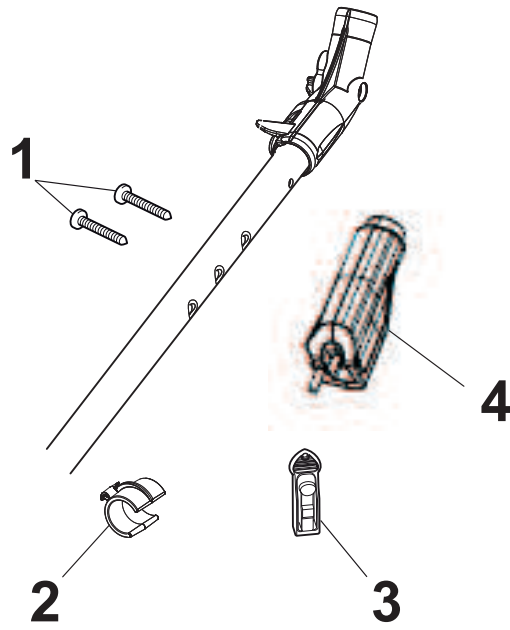

Fig.	Q.ty	Part No	Description	Notes
1	1	381007559/0	Handle, Upper Part	Black
2	1	122430313/0	Guide Spring	
3	1	112521330/0	Washer	
4	1	112154510/0	Nut	
5	2	322806644/0	Protection	
6	4	112523000/1	Washer	
7	4	112727812/0	Screw	
8	2	322680017/0	Washer	
9	2	122131750/0	Nut	
10	2	322399835/0	Knob	
11	1	381003253/0	Handle	Black
12	1	381030108/0	Clutch Cable	
13	1	181003437/0	Lever, Engine Brake Black	
14	1	181003438/0	Drive Control Lever	
15	1	181030088/0	Cable, Thread Engine Brake	for B&S 550-625E-675 Series
15	1	181030053/0	Cable, Thread Engine Brake	for B&S 675Es Series
15	1	181030087/0	Cable, Thread Engine Brake	for B&S 750-750Es-775IS Series
15	1	181030054/0	Cable, Thread Engine Brake	for GGP 140cc Engine
15	1	181030070/0	Cable, Thread Engine Brake	for HONDA - B&S 625-850 - GGP 160cc
16	1	112727786/0	Screw	
17	1	112154510/0	Nut	
18	1	181005540/0	Throttle Cable	

Fig.	Q.ty	Part No	Description	Notes
1	2	112728702/0	Screw	
2	1	112728691/0	Screw	
3	1	322722801/0	Starting Block Outer Half-Bearing	
4	1	118450051/0	Switch	
5	1	322722800/0	Starting Block Inner Half-Bearing	
6	1	118204120/0	Battery Charger	CE plug
6	1	118204136/0	Battery Charger	CE plugg with B&S 775 IS
6	1	118204121/0	Battery Charger	Uk plug
7	1	133320015/0	Fastpoint Clamp Art.0377.Aa00	
8	1	118204196/0	Electric Start Wire	For B&S Engines
10	1	118390021/0	Conduit Clip	
11	1	322109533/0	Battery Holder	
12	1	118120052/0	Battery	
13	1	112728706/0	Screw	
14	1	325160039/0	Spacer	

Fig.	Q.ty	Part No	Description	Notes
1	1	112728702/0	Screw	without Varietor
1	1	112728300/0	Screw	with Varietor
2	1	133320022/0	Fastpoint Clamp Art.0384.Aa01	
3	1	322076570/1	Battery Safety Key	
4	1	381600400/0	Switch	