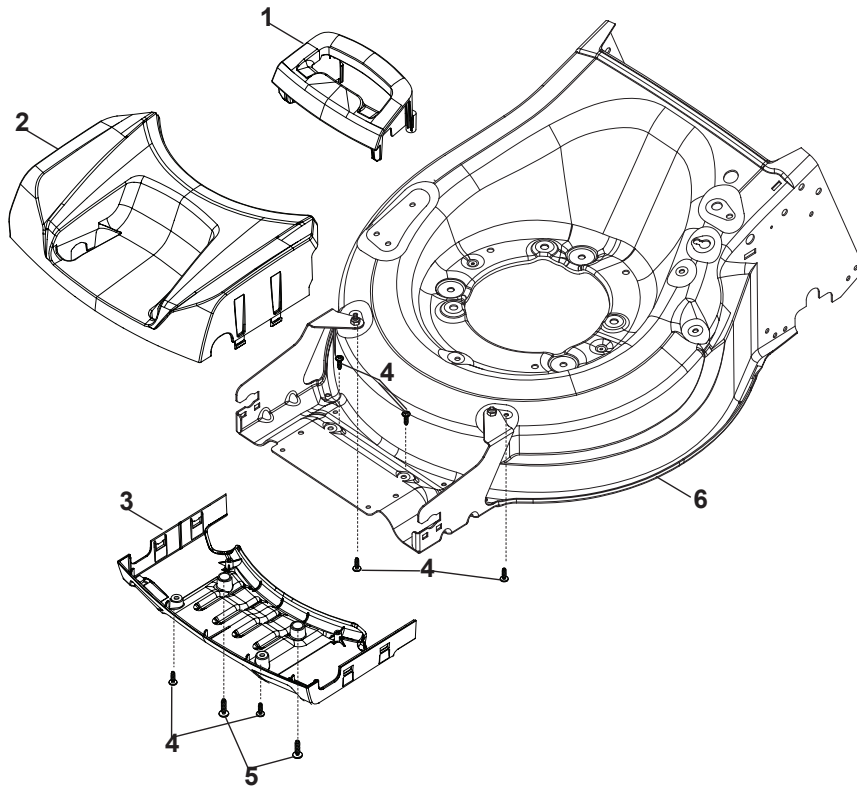

THIS INFORMATION IS NOT INTENDED FOR SALE OR RESALE, AND THIS NOTICE MUST REMAIN ON ALL COPIES.

Fig.	Q.ty	Part No	Description	Notes
1	1	322055262/0	Lower Cover	
2	1	322055263/0	Upper Cover	
3	1	322602026/0	Button	
4	5	112728699/0	Screw	
5	1	125943004/0	Screw	
6	1	122450477/0	Spring	
7	1	322981471/1	Plate	
8	5	112728697/0	Screw	
9	1	322602027/0	Lens	
10	1	322602028/0	Visualizer	
11	1	112154510/0	Nut	
12	1	112523040/0	Washer	
13	1	122517873/0	Pin	
14	1	381003475/0	Lever, Height Adjustment	
15	1	322778475/0	Bracket	
16	1	112815270/0	Screw	
17	1	122450480/0	Spring	
18	2	322545152/0	Plate	
19	4	112728698/0	Screw	
20	1	322778477/0	Support	
21	1	181003116/0	Gear Box	
23	1	381302881/0	Front Wheel Axle	
24	1	381302891/0	Rear Wheel Axle	
25	1	322806647/0	Bracket	
26	2	119216035/0	Bearing	
27	1	122570110/1	Pinion Right	
28	1	122570120/1	Pinion Left	
29	4	112608600/0	Seeger	
30	2	122753000/0	Pin	
31	1	381002047/0	Wheels Control Rod	
32	2	122519820/0	Pin	
33	2	322785305/0	Support	
34	4	112728697/0	Screw	
35	2	112436051/0	Plate	
37	2	322600247/0	Protection, Wheel	
38	2	322600205/1	Protection, Wheel	
39	2	322042068/0	Bushing	
40	2	112521371/0	Washer	
41	2	112523050/0	Washer	
42	1	135064005/0	Belt	
43	5	112728704/1	Screw	
44	1	112674550/0	Screw	
45	2	112154210/0	Nut	
46	1	122671656/0	Washer	
47	2	112792611/0	Screw	
48	2	112689500/0	Screw	
49	1	322806649/0	Bracket	
50	1	322608567/0	Stiffening	
51	2	112735120/0	Screw	
52	1	118390020/0	Conduit Clip	
53	1	381030107/0	Cable, Speed Drive Control	

Fig.	Q.ty	Part No	Description	Notes
54	1	322722802/1	Half-Shell   Starting Block inner-half	for ERGO Handle
54	1	322722807/0	Speed Control Lever Half-Bearing	for PRO Handle
55	1	322722803/0	Half-Shell	
56	2	112728702/0	Screw	
57	1	322399820/0	Knob	
58	2	112728300/0	Screw	
59	1	322319307/1	Lever, Speed Drive Control	