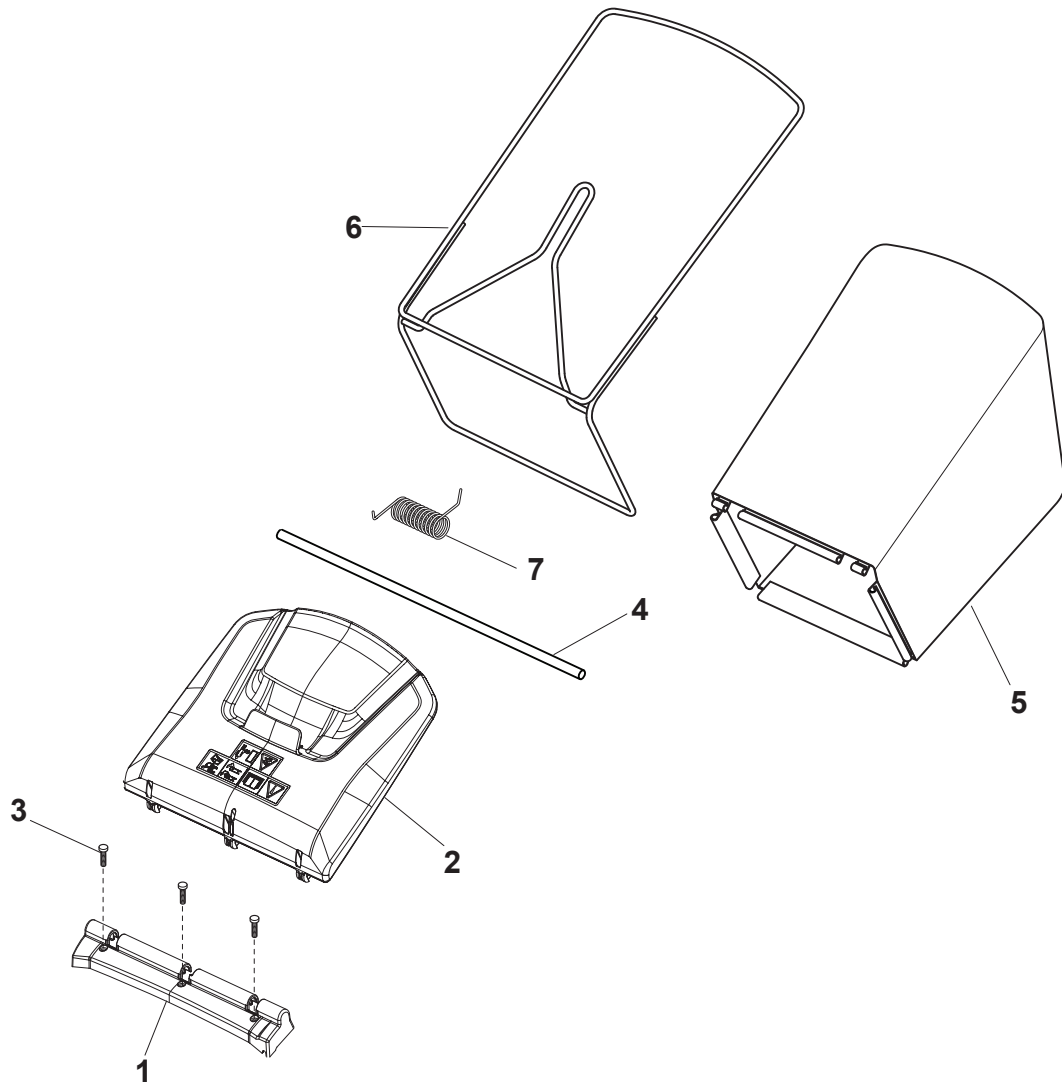

Fig.	Q.ty	Part No	Description	Notes
1	1	122465607/3	Hub With Pulley, Crankshaft Ø 22.2	for GGP and B&S Engines
1	1	122465608/2	Hub With Pulley, Crankshaft Ø 25	for HONDA Engines
1	1	122465638/1	Hub With Pulley, Crankshaft Ø 22.2	for B&S 675E -750-850 Engines
2	1	181004366/2	Blade	
3	1	122160400/0	Elastic Disc	
4	1	112523080/0	Washer	
5	1	112735698/0	Screw	
6	1	112139100/0	Feather, Crankshaft Ø 22,2	for GGP and B&S Engines
6	1	112139150/0	Feather, Crankshaft Ø 25	for HONDA Engines
7	3	112735108/1	Screw	for GGP-B&S-HONDA Engines
7	3	112735109/1	Screw	for GGP 100 Engine