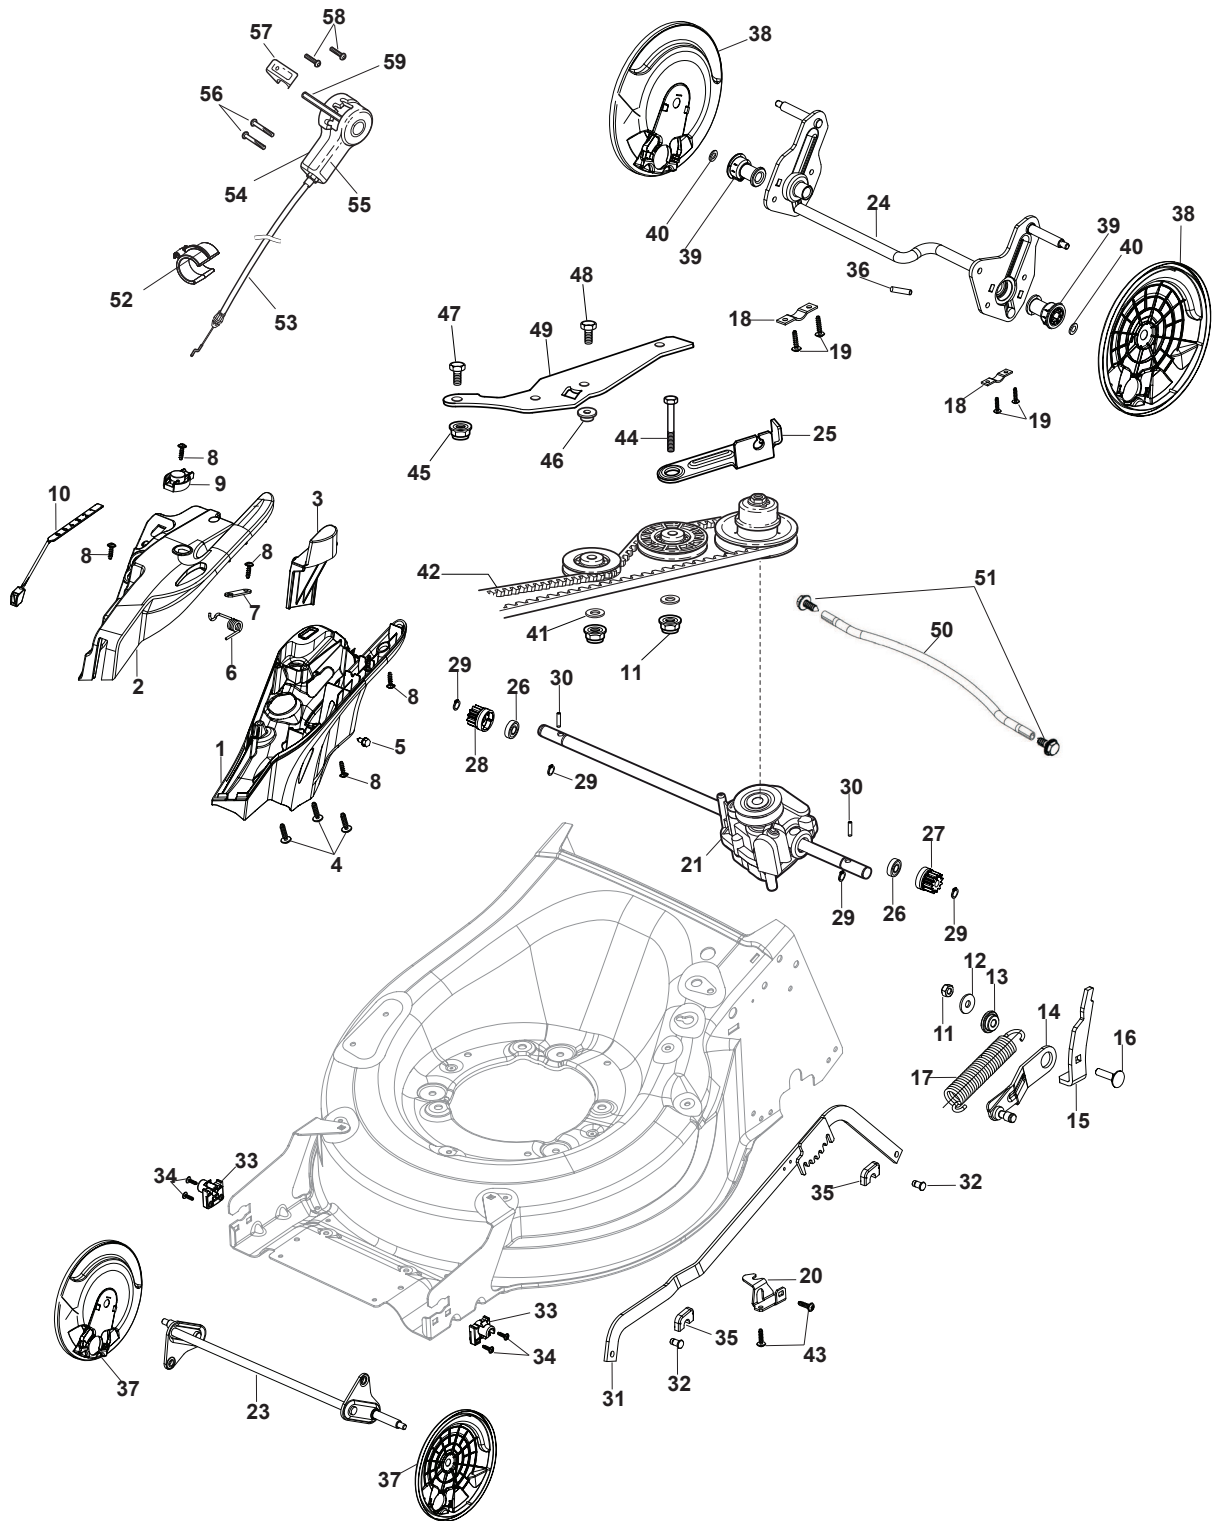

THIS INFORMATION IS NOT INTENDED FOR SALE OR RESALE, AND THIS NOTICE MUST REMAIN ON ALL COPIES.

Fig.	Q.ty	Part No	Description	Notes
1	1	322055262/0	Lower Cover	
2	1	322055263/0	Upper Cover	
3	1	322602026/0	Button	
4	5	112728699/0	Screw	
5	1	125943004/0	Screw	
6	1	122450477/0	Spring	
7	1	322981471/1	Plate	
8	5	112728697/0	Screw	
9	1	322602027/0	Lens	
10	1	322602028/0	Visualizer	
11	1	112154510/0	Nut	
12	1	112523040/0	Washer	
13	1	122517873/0	Pin	
14	1	381003475/0	Lever, Height Adjustment	
15	1	322778475/0	Bracket	
16	1	112815270/0	Screw	
17	1	122450480/0	Spring	
18	2	322545152/0	Plate	
19	4	112728698/0	Screw	
20	1	322778477/0	Support	
21	1	181003116/0	Gear Box	
23	1	381302881/0	Front Wheel Axle	
24	1	381302891/0	Rear Wheel Axle	
25	1	322806647/0	Bracket	
26	2	119216035/0	Bearing	
27	1	122570110/1	Pinion Right	
28	1	122570120/1	Pinion Left	
29	4	112608600/0	Seeger	
30	2	122753000/0	Pin	
31	1	381002047/0	Wheels Control Rod	
32	2	122519820/0	Pin	
33	2	322785305/0	Support	
34	4	112728697/0	Screw	
35	2	112436051/0	Plate	
37	2	322600247/0	Protection, Wheel	
38	2	322600205/1	Protection, Wheel	
39	2	322042068/0	Bushing	
40	2	112521371/0	Washer	
41	2	112523050/0	Washer	
42	1	135064005/0	Belt	
43	5	112728704/1	Screw	
44	1	112674550/0	Screw	
45	2	112154210/0	Nut	
46	1	122671656/0	Washer	
47	2	112792611/0	Screw	
48	2	112689500/0	Screw	
49	1	322806649/0	Bracket	
50	1	322608567/0	Stiffening	
51	2	112735120/0	Screw	
52	1	118390020/0	Conduit Clip	
53	1	381030107/0	Cable, Speed Drive Control	

Fig.	Q.ty	Part No	Description	Notes
54	1	322722802/1	Half-Shell   Starting Block inner-half	for ERGO Handle
54	1	322722807/0	Speed Control Lever Half-Bearing	for PRO Handle
55	1	322722803/0	Half-Shell	
56	2	112728702/0	Screw	
57	1	322399820/0	Knob	
58	2	112728300/0	Screw	
59	1	322319307/1	Lever, Speed Drive Control	