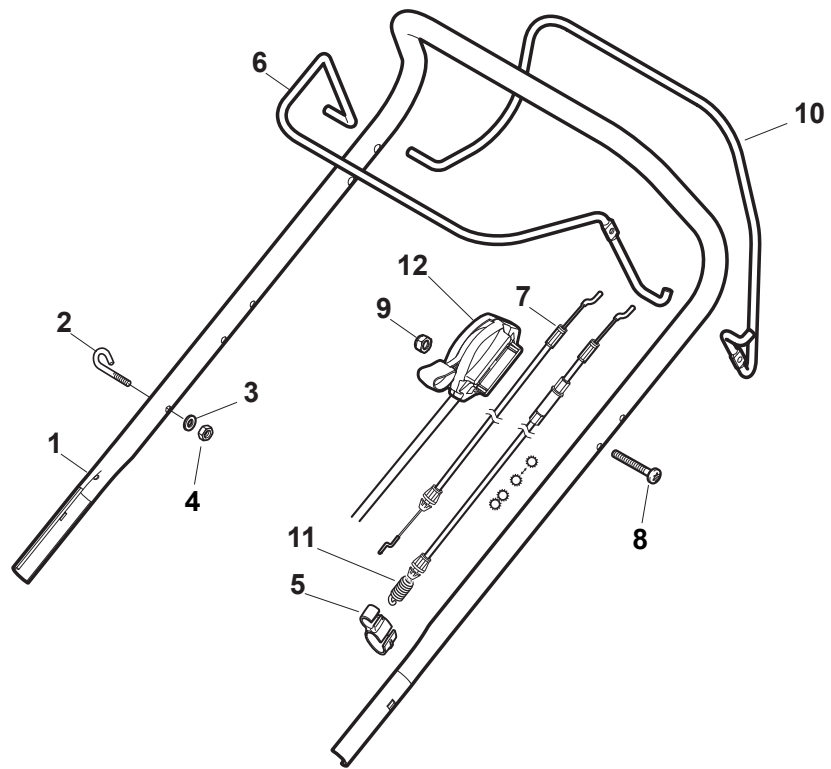

Fig.	Q.ty	Part No	Description	Notes
1	1	381006745/1	Handle, Upper Part with sponge handgrip	with Sponge
1	1	381006739/1	Handle, Upper Part	without Sponge
2	1	122430313/0	Guide Spring	
3	1	112521330/0	Washer	
4	1	112154510/0	Nut	
5	1	118390020/0	Conduit Clip Caproeurope	
6	1	181003363/1	Lever, Engine Brake Black	Black
6	1	381003365/0	Lever, Engine Brake Yellow	Yellow
7	1	181030087/0	Cable, Thread Engine Brake	Handle w/Knob - For B&S 775 IS
7	1	181030057/0	Cable, Thread Engine Brake	Handle w/Lever - For B&S 775 IS
8	1	112727783/0	Screw	
9	1	112154510/0	Nut	
10	1	181003364/0	Drive Control Lever	Black
10	1	381003366/0	Lever, Driving Yellow	Yellow
11	1	381030104/0	Clutch Cable	
12	1	322551640/0	Plate	

Fig.	Q.ty	Part No	Description	Notes
1	1	381006745/1	Handle, Upper Part with sponge handgrip	with Sponge
1	1	381006739/1	Handle, Upper Part	without Sponge
2	1	122430313/0	Guide Spring	
3	1	112521330/0	Washer	
4	1	112154510/0	Nut	
5	1	118390020/0	Conduit Clip Caproeuope	
6	1	181003363/1	Lever, Engine Brake Black	Black
6	1	381003365/0	Lever, Engine Brake Yellow	Yellow
7	1	181030087/0	Cable, Thread Engine Brake	Handle w/Knob - For B&S 775 IS
7	1	181030057/0	Cable, Thread Engine Brake	Handle w/Lever - For B&S 775 IS
8	1	112727783/0	Screw	
9	1	112154510/0	Nut	
10	1	181003364/0	Drive Control Lever	Black
10	1	381003366/0	Lever, Driving Yellow	Yellow
11	1	381030104/0	Clutch Cable	
12	1	181005537/0	Throttle Cable	for Handle with Knob
12	1	181005539/0	Throttle Cable	for Handle with Lever