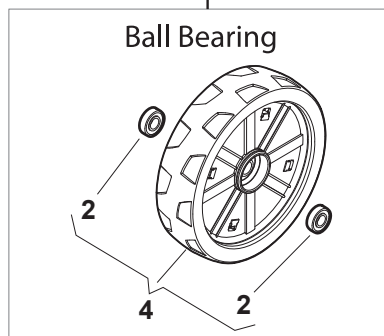

Bushing - Ø180

Ball Bearing - Ø180

Bushing - Ø240

Ball Bearing - Ø240

Fig.	Q.ty	Part No	Description	Notes
1	6	112728706/0	Screw	
2	2	381007462/1	Wheel	
3	8	322042064/0	Bushing	
4	2	381007442/1	Wheel	
5	2	381007466/1	Wheel	
6	2	381007445/1	Wheel	
7	2	381007463/1	Wheel	
8	8	119216035/0	Bearing	
9	2	381007448/1	Wheel	
10	2	381007467/1	Wheel	
11	2	381007455/1	Wheel	

Ball Bearing Ø200 - Wheels NTD

Ball Bearing Ø280 - Wheels NTD

Fig.	Q.ty	Part No	Description	Notes
1	8	119216035/0	Bearing	
2	4	381007416/2	Wheel	
4	2	381007417/2	Wheel	

### DELTA Wheel (Pierced) - Ø 200