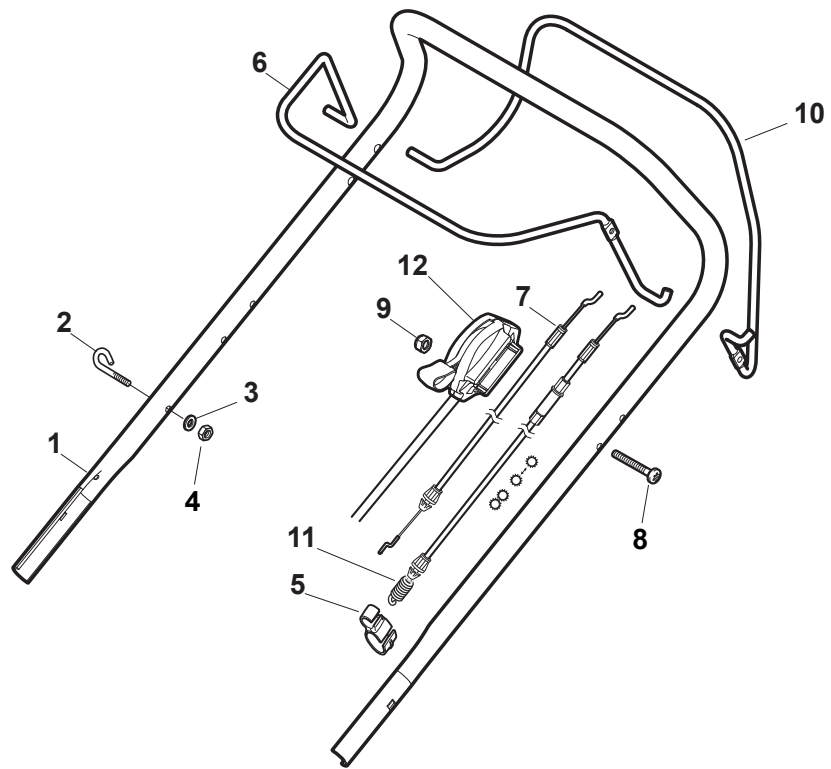

Fig.	Q.ty	Part No	Description	Notes
54	1	322722802/1	Half-Shell   Starting Block inner-half	for ERGO Handle
54	1	322722807/0	Speed Control Lever Half-Bearing	for PRO Handle
55	1	322722803/0	Half-Shell	
56	2	112728702/0	Screw	
57	1	322399820/0	Knob	
58	2	112728300/0	Screw	
59	1	322319307/1	Lever, Speed Drive Control	

Fig.	Q.ty	Part No	Description	Notes
1	1	381006785/0	Handle Lower Part	Black
2	2	112819110/0	Screw	
3	2	122671651/0	Washer	
4	2	122399900/0	Knob	
5	2	112293200/0	Nut	
6	2	112818900/0	Screw	
8	2	112155000/0	Nut	
9	2	112521350/0	Washer	
10	2	112369500/0	Elastic Washer	
11	2	112760605/0	Screw	
12	1	381008730/0	Outfit	Black

# MP1 504 WSVE

WBH Petrol Steel Handle, Lower Part

Issue 11 - 2015

Fig.	Q.ty	Part No	Description	Notes
1	1	381007563/0	Lower handle	
2	4	122131750/0	Nut	
3	4	322399835/0	Knob	
4	4	322680016/0	Washer	
5	2	381103350/0	Handle	Black
6	2	381003253/0	Handle	Black