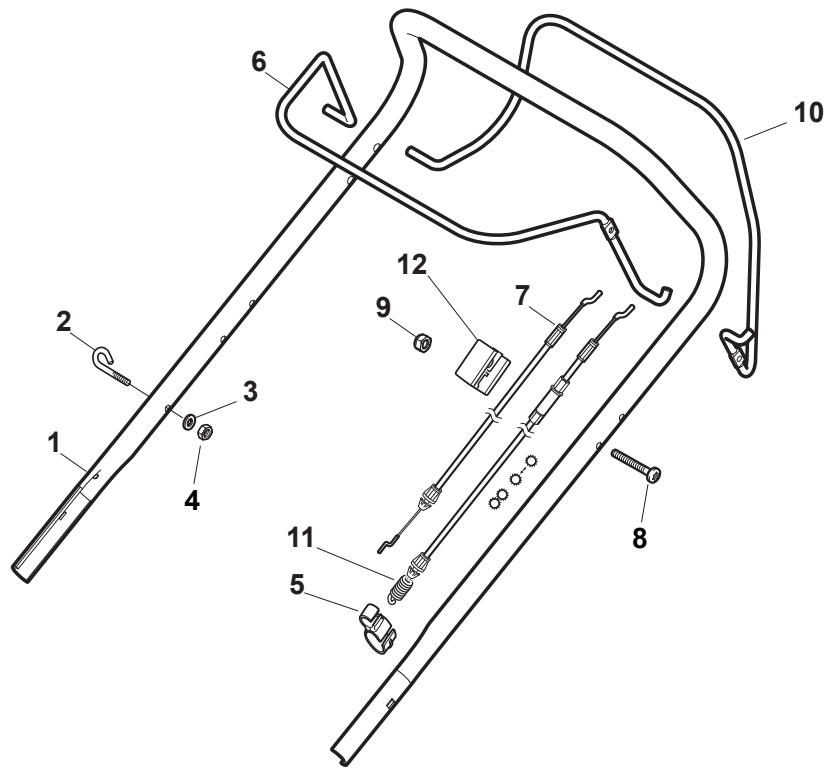

Fig.	Q.ty	Part No	Description	Notes
1	1	381006739/1	Handle, Upper Part	without Sponge
1	1	381006745/1	Handle, Upper Part with sponge handgrip	with Sponge
2	1	122430313/0	Guide Spring	
3	1	112521330/0	Washer	
4	1	112154510/0	Nut	
5	1	118390020/0	Conduit Clip Caproeuropa	
6	1	181003363/1	Lever, Engine Brake Black	Black
6	1	381003365/0	Lever, Engine Brake Yellow	Yellow
7	1	181030053/0	Cable, Thread Engine Brake	Handle w/Lever - For B&S 675-750 Engine
7	1	181030053/0	Cable, Thread Engine Brake	Handle w/Knob - For B&S 675
7	1	181030054/0	Cable, Thread Engine Brake	Handle w/Knob - For WBE 140 Engine
7	1	181030054/0	Cable, Thread Engine Brake	Handle w/Lever - For B&S 675E Engine
7	1	181030057/0	Cable, Thread Engine Brake	Handle w/Lever - For B&S 675-750-775 Engine
7	1	181030057/0	Cable, Thread Engine Brake	Handle w/Knob - For B&S 675E
7	1	181030070/0	Cable, Thread Engine Brake	Handle w/Knob - For Honda Engine MP1 55
7	1	181030070/0	Cable, Thread Engine Brake	Handle w/Knob - For WBE0702 Engine
7	1	181030070/0	Cable, Thread Engine Brake	Handle w/Knob - For B&S 625E-850 Engine
7	1	181030087/0	Cable, Thread Engine Brake	Handle w/Knob - For B&S 750-775 Engine
7	1	181030088/0	Cable, Thread Engine Brake	Handle w/Knob - For B&S 550E-625E-675 Engine
7	1	181030088/0	Cable, Thread Engine Brake	Handle w/Knob - For Honda Engine MP1 50
7	1	181030105/0	Cable, Thread Engine Brake	Handle w/Lever - For WBE 140 Engine
7	1	181030106/0	Cable, Thread Engine Brake	Handle w/Lever - For B&S 550E-625E-850 Engine
7	1	181030106/0	Cable, Thread Engine Brake	Handle w/Lever - For WBE0702 Engine
7	1	181030106/0	Cable, Thread Engine Brake	Handle w/Lever - For Honda Engine
8	1	112727783/0	Screw	
9	1	112154510/0	Nut	
10	1	181003364/0	Drive Control Lever	Black
10	1	381003366/0	Lever, Driving Yellow	Yellow
11	1	381030104/0	Clutch Cable	
12	1	322551640/0	Plate	