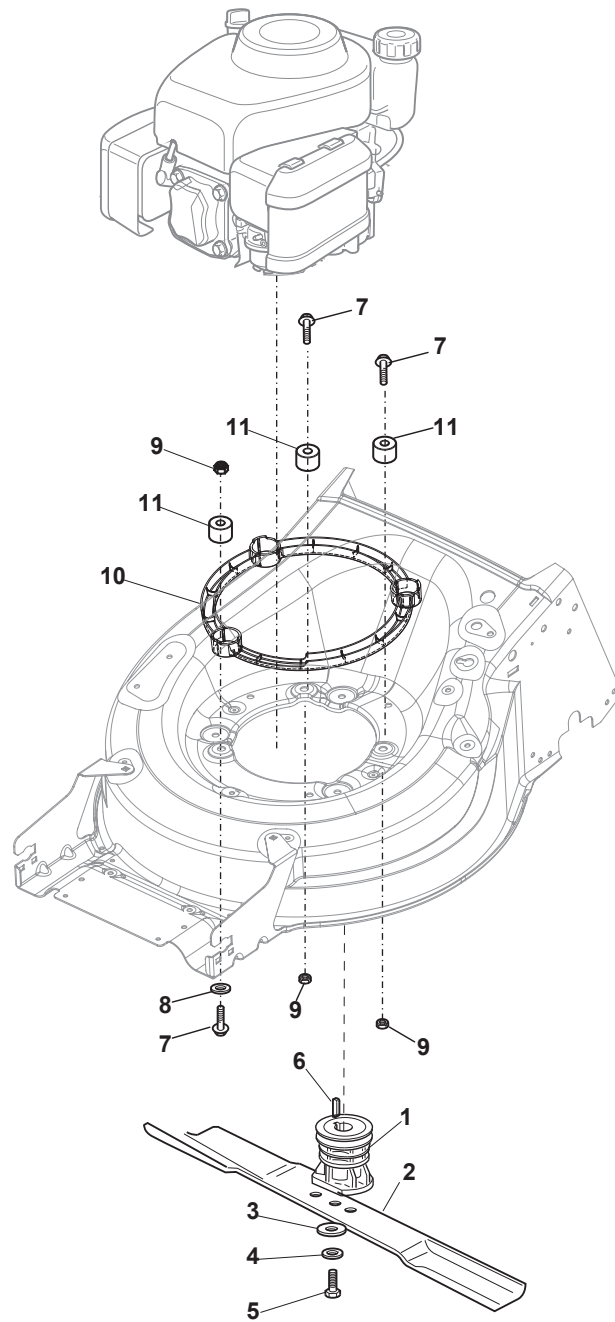

Fig.	Q.ty	Part No	Description	Notes
54	1	322722802/1	Half-Shell   Starting Block inner-half	for ERGO Handle
54	1	322722807/0	Speed Control Lever Half-Bearing	for PRO Handle
55	1	322722803/0	Half-Shell	
56	2	112728702/0	Screw	
57	1	322399820/0	Knob	
58	2	112728300/0	Screw	
59	1	322319307/1	Lever, Speed Drive Control	

### DELTA Wheel - Ø 280

Fig.	Q.ty	Part No	Description	Notes
1	2	381007477/0	Wheel	
2	8	119216035/0	Bearing	
3	2	322110640/0	Hub Cap Grey	
4	2	381007478/1	Wheel	

Fig.	Q.ty	Part No	Description	Notes
1	2	322110643/0	Hub Cap Grey	Grey
2	2	322110644/0	Hub Cap Grey	Grey
3	2	322110645/0	Hub Cap Grey	Grey
4	2	322110646/0	Hub Cap Grey	Grey

Fig.	Q.ty	Part No	Description	Notes
1	1	381005195/0	Bracket-Rh	
2	1	381005197/0	Bracket-Lh	
3	6	112727801/0	Screw	
4	2	322545213/0	Plate	
5	1	322600310/0	Rear door	Not for TR/E models
6	1	322108316/0	Conveyor	
7	6	112728699/0	Screw	
8	1	322060270/0	Carter Mulching	
9	2	112728530/0	Screw	
10	2	112154510/0	Nut	
11	2	112815200/0	Screw	
12	2	112521330/0	Washer	
13	1	119035000/0	Or Ring	
14	1	112728697/0	Screw	
15	1	322034002/0	Washing Connection	
16	1	322140245/0	Deflector	
17	1	112645708/0	Pin	

Fig.	Q.ty	Part No	Description	Notes
1	1	122465607/3	Hub With Pulley, Crankshaft Ø 22.2	
2	1	181004366/2	Blade	
3	1	122160400/0	Elastic Disc	
4	1	112523080/0	Washer	
5	1	112735698/0	Screw	
6	1	112139100/0	Feather, Crankshaft Ø 22,2	
7	2	112691700/0	Screw	for B&S 675EX-750EX (MP1 50) and 850E
7	3	112692050/0	Screw	for B&S 750EX (MP1 55)
8	1	112521350/0	Washer	
9	3	112154210/0	Nut	
10	1	322170964/0	Protection	
11	3	122170835/0	Spacer	
12	1	112691700/0	Screw	for B&S 750EX
12	1	112692050/0	Screw	for B&S 675EX and 850E