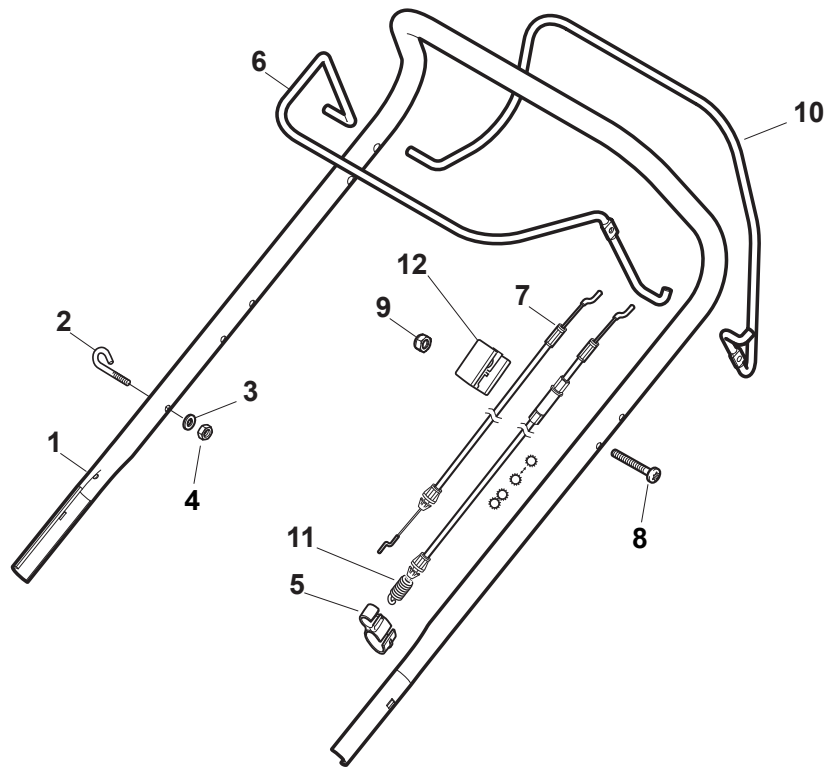

Fig.	Q.ty	Part No	Description	Notes
1	1	381006739/1	Handle, Upper Part	without Sponge
1	1	381006745/1	Handle, Upper Part with sponge handgrip	with Sponge
2	1	122430313/0	Guide Spring	
3	1	112521330/0	Washer	
4	1	112154510/0	Nut	
5	1	118390020/0	Conduit Clip Caproeurope	
6	1	181003363/1	Lever, Engine Brake Black	Black
6	1	381003365/0	Lever, Engine Brake Yellow	Yellow
7	1	181030053/0	Cable, Thread Engine Brake	Handle w/Lever - For B&S 675-750 Engine
7	1	181030053/0	Cable, Thread Engine Brake	Handle w/Knob - For B&S 675
7	1	181030054/0	Cable, Thread Engine Brake	Handle w/Knob - For WBE 140 Engine
7	1	181030054/0	Cable, Thread Engine Brake	Handle w/Lever - For B&S 675E Engine
7	1	181030057/0	Cable, Thread Engine Brake	Handle w/Lever - For B&S 675-750-775 Engine
7	1	181030057/0	Cable, Thread Engine Brake	Handle w/Knob - For B&S 675E
7	1	181030070/0	Cable, Thread Engine Brake	Handle w/Knob - For Honda Engine MP1 55
7	1	181030070/0	Cable, Thread Engine Brake	Handle w/Knob - For WBE0702 Engine
7	1	181030070/0	Cable, Thread Engine Brake	Handle w/Knob - For B&S 625E-850 Engine
7	1	181030087/0	Cable, Thread Engine Brake	Handle w/Knob - For B&S 750-775 Engine
7	1	181030088/0	Cable, Thread Engine Brake	Handle w/Knob - For B&S 550E-625E-675 Engine
7	1	181030088/0	Cable, Thread Engine Brake	Handle w/Knob - For Honda Engine MP1 50
7	1	181030105/0	Cable, Thread Engine Brake	Handle w/Lever - For WBE 140 Engine
7	1	181030106/0	Cable, Thread Engine Brake	Handle w/Lever - For B&S 550E-625E-850 Engine
7	1	181030106/0	Cable, Thread Engine Brake	Handle w/Lever - For WBE0702 Engine
7	1	181030106/0	Cable, Thread Engine Brake	Handle w/Lever - For Honda Engine
8	1	112727788/0	Screw	
9	1	112154510/0	Nut	
10	1	181003364/0	Drive Control Lever	Black
10	1	381003366/0	Lever, Driving Yellow	Yellow
11	1	381030104/0	Clutch Cable	
12	1	181005537/0	Throttle Cable	for Handle with Knob
12	1	181005539/0	Throttle Cable	for Handle with Lever