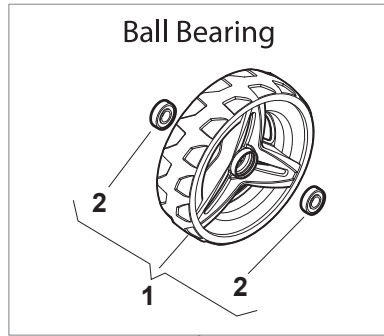

DELTA Wheel (Pierced) - Ø 200

DELTA Wheel - Ø 280

Fig.	Q.ty	Part No	Description	Notes
1	2	381007477/0	Wheel	
2	8	119216035/0	Bearing	
3	2	322110640/0	Hub Cap Grey	
4	2	381007478/1	Wheel