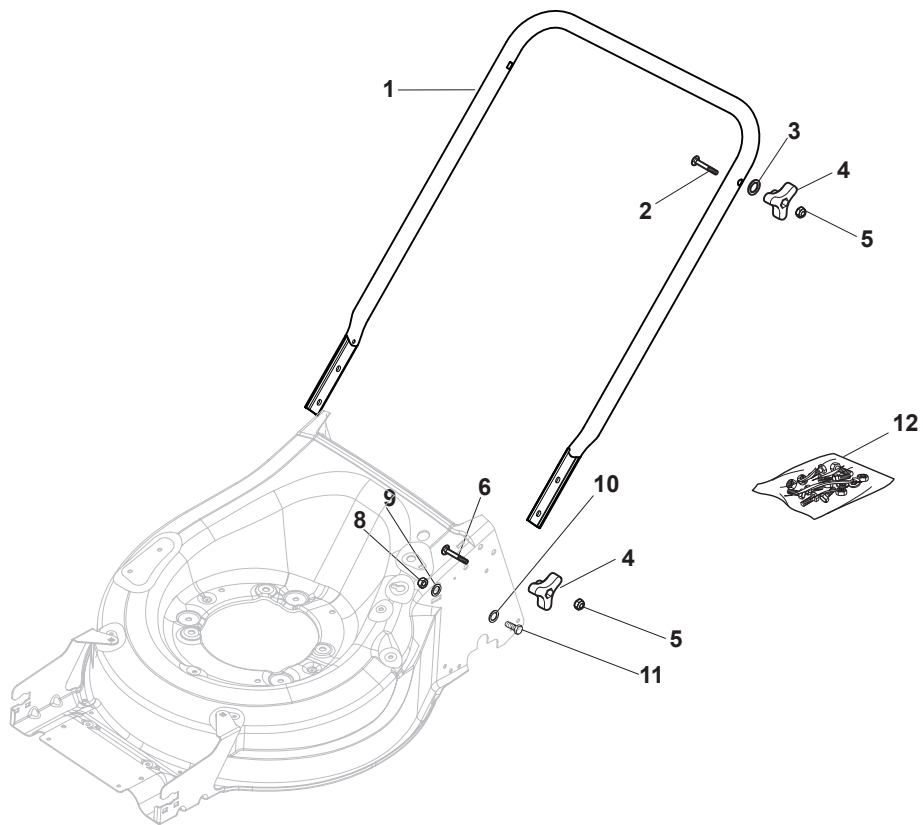

Fig.	Q.ty	Part No	Description	Notes
54	1	322722802/1	Half-Shell   Starting Block inner-half	for ERGO Handle
54	1	322722807/0	Speed Control Lever Half-Bearing	for PRO Handle
55	1	322722803/0	Half-Shell	
56	2	112728702/0	Screw	
57	1	322399820/0	Knob	
58	2	112728300/0	Screw	
59	1	322319307/1	Lever, Speed Drive Control	

Fig.	Q.ty	Part No	Description	Notes
1	1	322393741/0	Handle	
2	1	322226214/0	Mask, White	
3	1	322500110/0	Front Combi	
4	6	112728697/0	Screw	
5	2	112728699/0	Screw	
6	1	381004786/0	White Deck	

Fig.	Q.ty	Part No	Description	Notes
1	1	322500111/0	Front Combi	
2	6	112728697/0	Screw	
3	2	112728699/0	Screw	
4	1	322055524/0	Insert	
5	1	322226215/0	Mask, Red	
6	1	322393742/0	Handle	
7	1	381004776/0	Red Deck	

Fig.	Q.ty	Part No	Description	Notes
1	1	381006785/0	Handle Lower Part	Black
2	2	112819110/0	Screw	
3	2	122671651/0	Washer	
4	2	122399900/0	Knob	
5	2	112293200/0	Nut	
6	2	112818900/0	Screw	
8	2	112155000/0	Nut	
9	2	112521350/0	Washer	
10	2	112369500/0	Elastic Washer	
11	2	112760605/0	Screw	
12	1	381008730/0	Outfit	Black