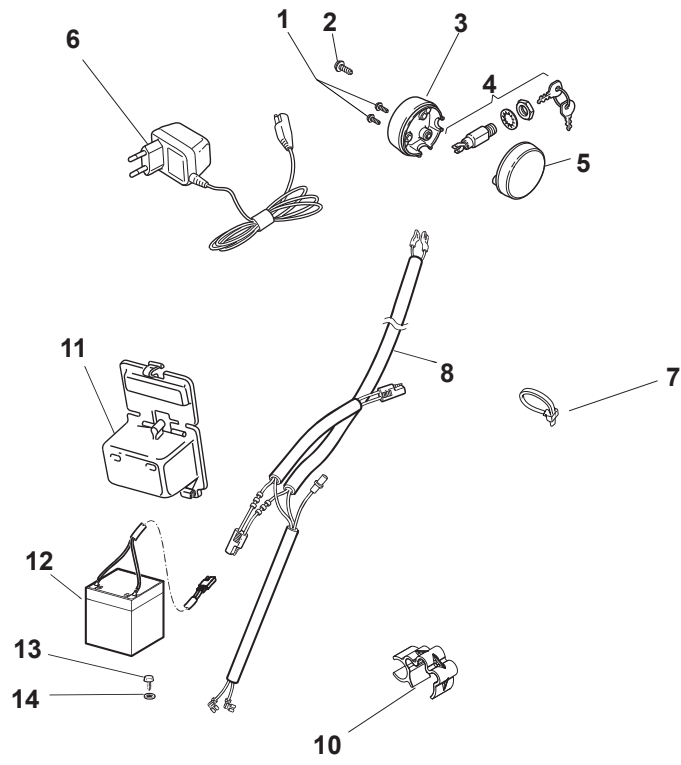

Fig.	Q.ty	Part No	Description	Notes
1	1	381007559/0	Handle, Upper Part	Black
2	1	122430313/0	Guide Spring	
3	1	112521330/0	Washer	
4	1	112154510/0	Nut	
5	2	322806644/0	Protection	
6	4	112523000/1	Washer	
7	4	112727812/0	Screw	
8	2	322680017/0	Washer	
9	2	122131750/0	Nut	
10	2	322399835/0	Knob	
11	1	381003253/0	Handle	Black
12	1	381030108/0	Clutch Cable	
13	1	181003437/0	Lever, Engine Brake Black	
14	1	181003438/0	Drive Control Lever	
15	1	181030088/0	Cable, Thread Engine Brake	for B&S 550-625E-675 Series
15	1	181030053/0	Cable, Thread Engine Brake	for B&S 675Es Series
15	1	181030087/0	Cable, Thread Engine Brake	for B&S 750-750Es-775IS Series
15	1	181030054/0	Cable, Thread Engine Brake	for GGP 140cc Engine
15	1	181030070/0	Cable, Thread Engine Brake	for HONDA - B&S 625-850 - GGP 160cc
16	1	112727786/0	Screw	
17	1	112154510/0	Nut	
18	1	181005540/0	Throttle Cable	

Fig.	Q.ty	Part No	Description	Notes
1	2	112728702/0	Screw	
2	1	112728691/0	Screw	
3	1	322722801/0	Starting Block Outer Half-Bearing	
4	1	118450051/0	Switch	
5	1	322722800/0	Starting Block Inner Half-Bearing	
6	1	118204120/0	Battery Charger	CE plug
6	1	118204136/0	Battery Charger	CE plugg with B&S 775 IS
6	1	118204121/0	Battery Charger	Uk plug
7	1	133320015/0	Fastpoint Clamp Art.0377.Aa00	
8	1	118204196/0	Electric Start Wire	For B&S Engines
10	1	118390021/0	Conduit Clip	
11	1	322109533/0	Battery Holder	
12	1	118120052/0	Battery	
13	1	112728706/0	Screw	
14	1	325160039/0	Spacer	