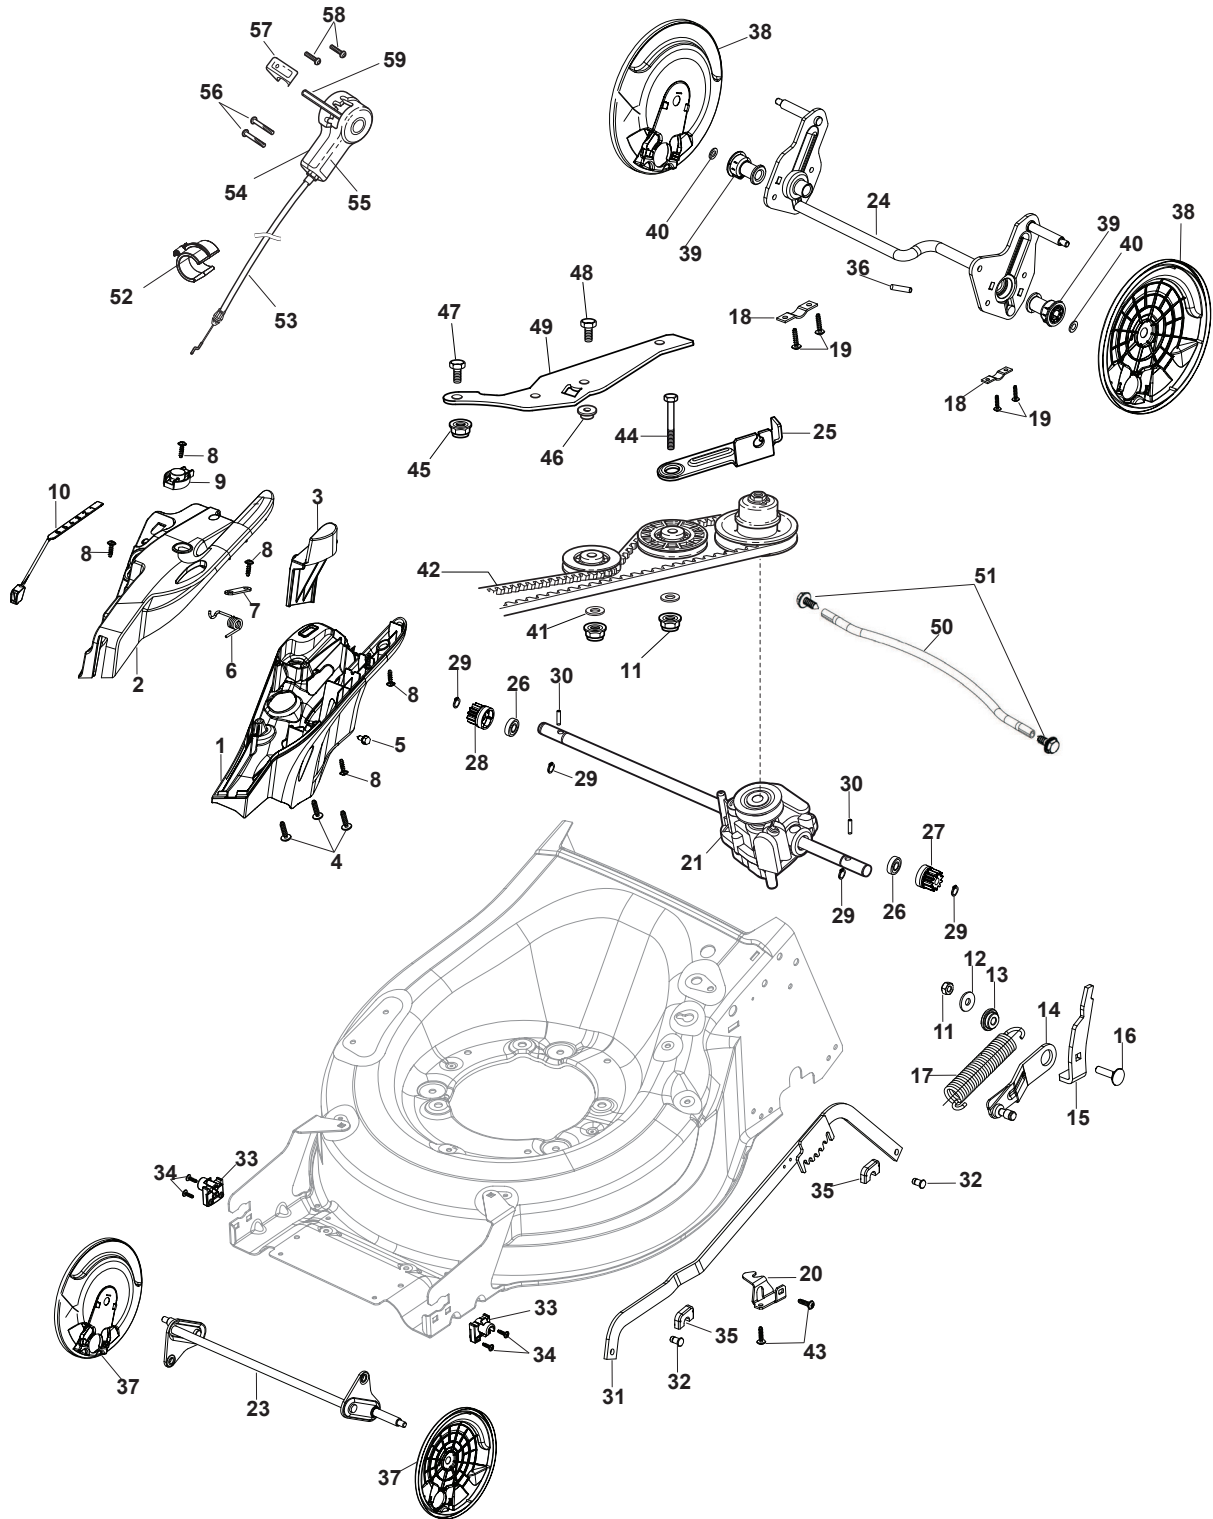

THIS INFORMATION IS NOT INTENDED FOR SALE OR RESALE, AND THIS NOTICE MUST REMAIN ON ALL COPIES.

Fig.	Q.ty	Part No	Description	Notes
1	1	322055262/0	Lower Cover	
2	1	322055263/0	Upper Cover	
3	1	322602026/0	Button	
4	5	112728699/0	Screw	
5	1	125943004/0	Screw	
6	1	122450477/0	Spring	
7	1	322981471/1	Plate	
8	5	112728697/0	Screw	
9	1	322602027/0	Lens	
10	1	322602028/0	Visualizer	
11	1	112154510/0	Nut	
12	1	112523040/0	Washer	
13	1	122517873/0	Pin	
14	1	381003475/0	Lever, Height Adjustment	
15	1	322778475/0	Bracket	
16	1	112815270/0	Screw	
17	1	122450480/0	Spring	
18	2	322545152/0	Plate	
19	4	112728698/0	Screw	
20	1	322778477/0	Support	
21	1	181003116/0	Gear Box	
23	1	381302881/0	Front Wheel Axle	
24	1	381302891/0	Rear Wheel Axle	
25	1	322806647/0	Bracket	
26	2	119216035/0	Bearing	
27	1	122570110/1	Pinion Right	
28	1	122570120/1	Pinion Left	
29	4	112608600/0	Seeger	
30	2	122753000/0	Pin	
31	1	381002047/0	Wheels Control Rod	
32	2	122519820/0	Pin	
33	2	322785305/0	Support	
34	4	112728697/0	Screw	
35	2	112436051/0	Plate	
37	2	322600247/0	Protection, Wheel	
38	2	322600205/1	Protection, Wheel	
39	2	322042068/0	Bushing	
40	2	112521371/0	Washer	
41	2	112523050/0	Washer	
42	1	135064005/0	Belt	
43	5	112728704/1	Screw	
44	1	112674550/0	Screw	
45	2	112154210/0	Nut	
46	1	122671656/0	Washer	
47	2	112792611/0	Screw	
48	2	112689500/0	Screw	
49	1	322806649/0	Bracket	
50	1	322608567/0	Stiffening	
51	2	112735120/0	Screw	
52	1	118390020/0	Conduit Clip	
53	1	381030107/0	Cable, Speed Drive Control	

Fig.	Q.ty	Part No	Description	Notes
54	1	322722802/1	Half-Shell   Starting Block inner-half	for ERGO Handle
54	1	322722807/0	Speed Control Lever Half-Bearing	for PRO Handle
55	1	322722803/0	Half-Shell	
56	2	112728702/0	Screw	
57	1	322399820/0	Knob	
58	2	112728300/0	Screw	
59	1	322319307/1	Lever, Speed Drive Control	