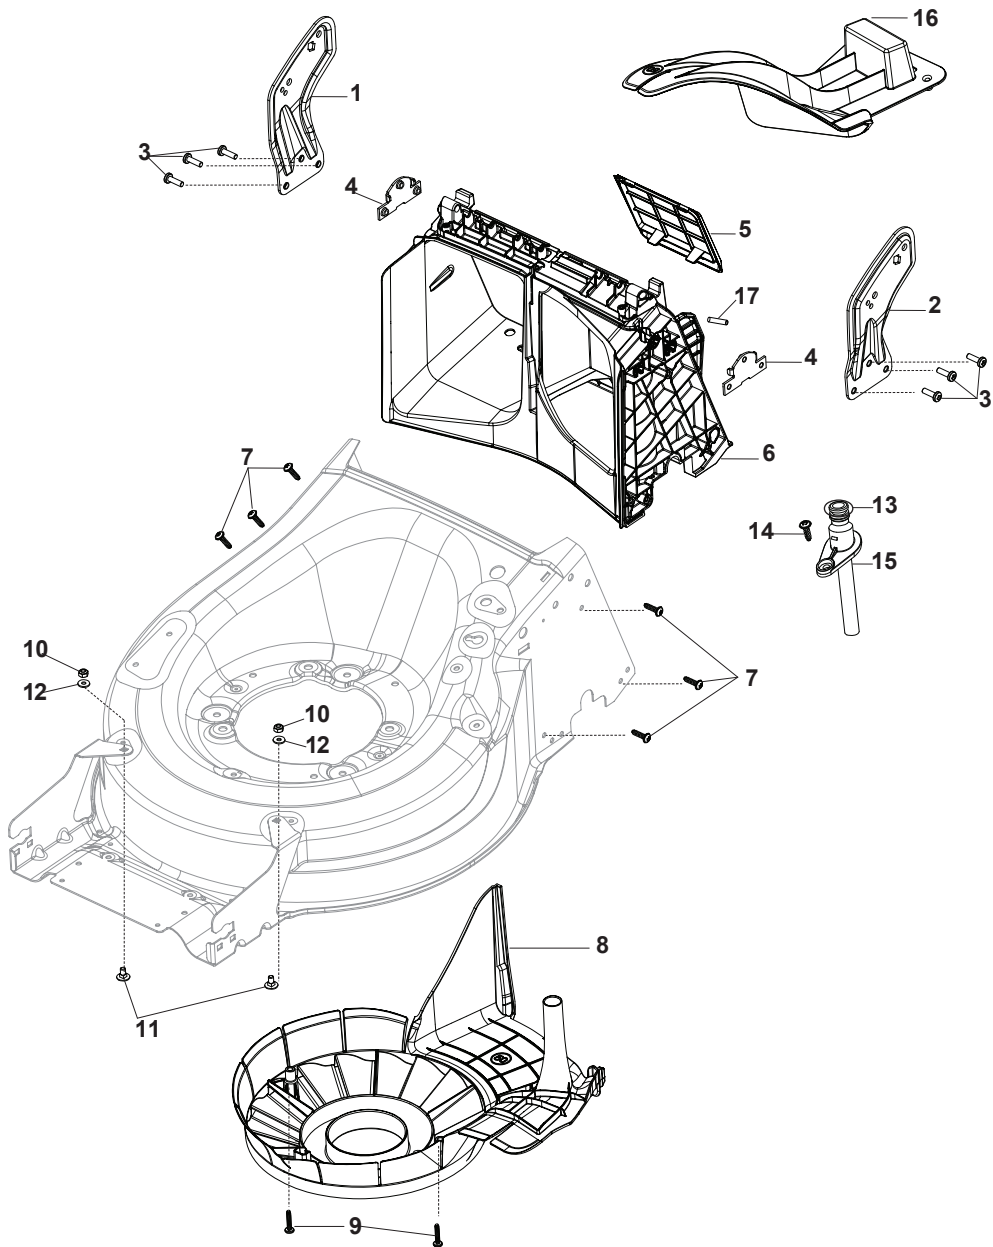

### DELTA Wheel - Ø 280

Fig.	Q.ty	Part No	Description	Notes
1	2	381007477/0	Wheel	
2	8	119216035/0	Bearing	
3	2	322110640/0	Hub Cap Grey	
4	2	381007478/1	Wheel	

Fig.	Q.ty	Part No	Description	Notes
1	2	322110643/0	Hub Cap Grey	Grey
2	2	322110644/0	Hub Cap Grey	Grey
3	2	322110645/0	Hub Cap Grey	Grey
4	2	322110646/0	Hub Cap Grey	Grey

Fig.	Q.ty	Part No	Description	Notes
1	1	381005195/0	Bracket-Rh	
2	1	381005197/0	Bracket-Lh	
3	6	112727801/0	Screw	
4	2	322545213/0	Plate	
5	1	322600310/0	Rear door	Not for TR/E models
6	1	322108316/0	Conveyor	
7	6	112728699/0	Screw	
8	1	322060270/0	Carter Mulching	
9	2	112728530/0	Screw	
10	2	112154510/0	Nut	
11	2	112815200/0	Screw	
12	2	112521330/0	Washer	
13	1	119035000/0	Or Ring	
14	1	112728697/0	Screw	
15	1	322034002/0	Washing Connection	
16	1	322140245/0	Deflector	
17	1	112645708/0	Pin	