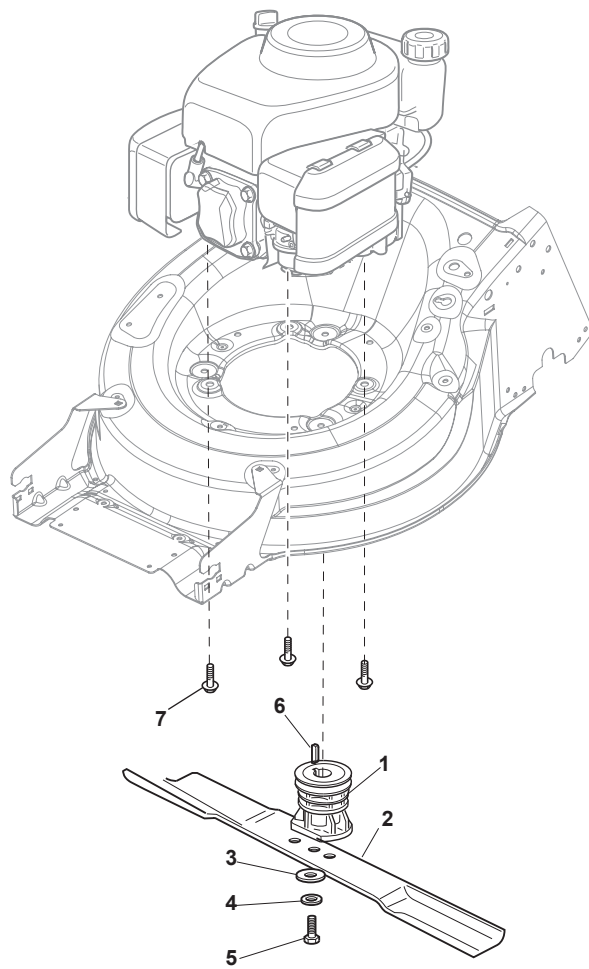

Fig.	Q.ty	Part No	Description	Notes
54	1	322722802/1	Half-Shell   Starting Block inner-half	for ERGO Handle
54	1	322722807/0	Speed Control Lever Half-Bearing	for PRO Handle
55	1	322722803/0	Half-Shell	
56	2	112728702/0	Screw	
57	1	322399820/0	Knob	
58	2	112728300/0	Screw	
59	1	322319307/1	Lever, Speed Drive Control	

### DELTA Wheel - Ø 280

Fig.	Q.ty	Part No	Description	Notes
1	2	381007477/0	Wheel	
2	8	119216035/0	Bearing	
3	2	322110640/0	Hub Cap Grey	
4	2	381007478/1	Wheel	

Fig.	Q.ty	Part No	Description	Notes
1	2	322110643/0	Hub Cap Grey	Grey
2	2	322110644/0	Hub Cap Grey	Grey
3	2	322110645/0	Hub Cap Grey	Grey
4	2	322110646/0	Hub Cap Grey	Grey

Fig.	Q.ty	Part No	Description	Notes
1	1	381005195/0	Bracket-Rh	
2	1	381005197/0	Bracket-Lh	
3	6	112727801/0	Screw	
4	2	322545213/0	Plate	
5	1	322600310/0	Rear door	Not for TR/E models
6	1	322108316/0	Conveyor	
7	6	112728699/0	Screw	
8	1	322060270/0	Carter Mulching	
9	2	112728530/0	Screw	
10	2	112154510/0	Nut	
11	2	112815200/0	Screw	
12	2	112521330/0	Washer	
13	1	119035000/0	Or Ring	
14	1	112728697/0	Screw	
15	1	322034002/0	Washing Connection	
16	1	322140245/0	Deflector	
17	1	112645708/0	Pin	

Fig.	Q.ty	Part No	Description	Notes
1	1	122465607/3	Hub With Pulley, Crankshaft Ø 22.2	
2	1	181004366/2	Blade	
3	1	122160400/0	Elastic Disc	
4	1	112523080/0	Washer	
5	1	112735698/0	Screw	
6	1	112139100/0	Feather, Crankshaft Ø 22,2	
7	2	112691700/0	Screw	for B&S 675EX-750EX (MP1 50) and 850E
7	3	112692050/0	Screw	for B&S 750EX (MP1 55)
8	1	112521350/0	Washer	
9	3	112154210/0	Nut	
10	1	322170964/0	Protection	
11	3	122170835/0	Spacer	
12	1	112691700/0	Screw	for B&S 750EX
12	1	112692050/0	Screw	for B&S 675EX and 850E