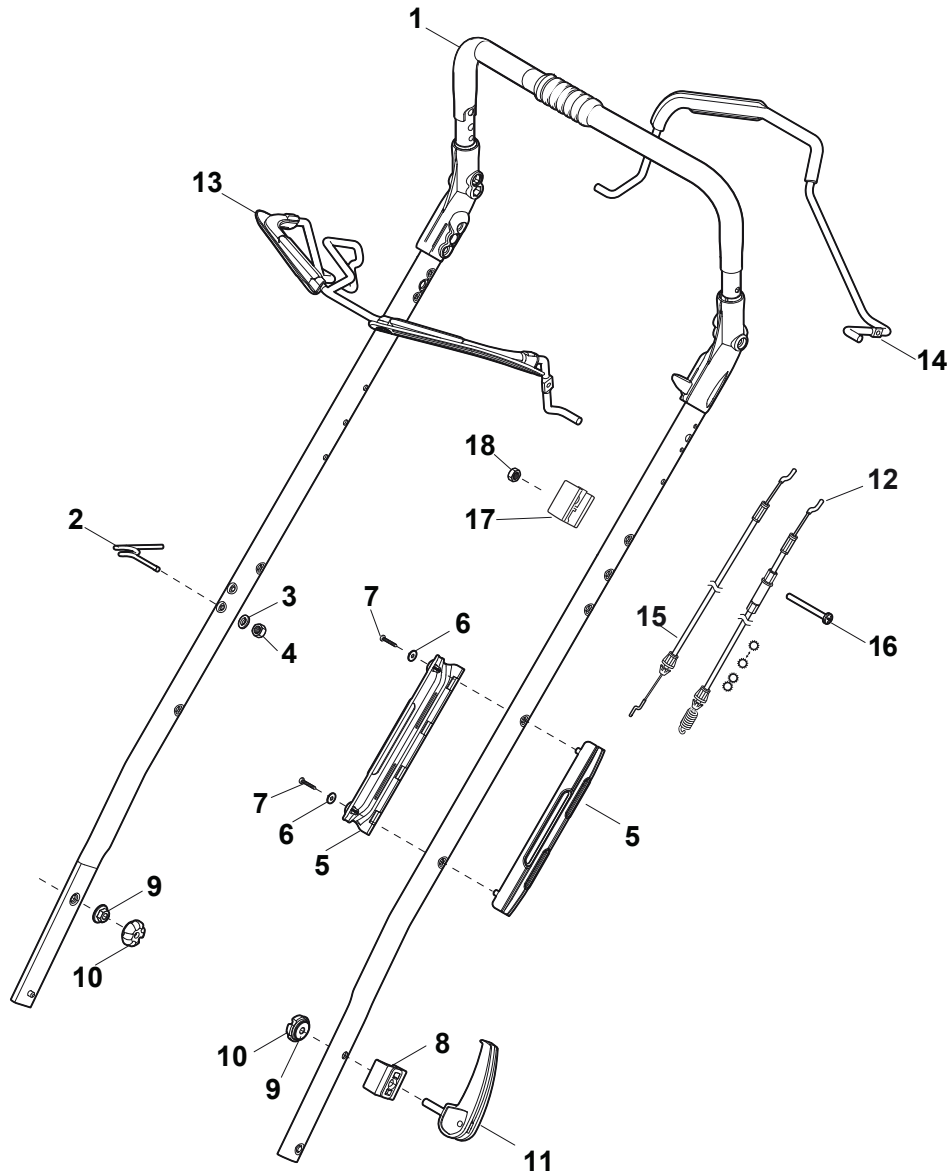

Fig.	Q.ty	Part No	Description	Notes
1	1	381006745/1	Handle, Upper Part with sponge handgrip	with Sponge
1	1	381006739/1	Handle, Upper Part	without Sponge
2	1	122430313/0	Guide Spring	
3	1	112521330/0	Washer	
4	1	112154510/0	Nut	
5	1	118390020/0	Conduit Clip Caproeuope	
6	1	181003363/1	Lever, Engine Brake Black	Black
6	1	381003365/0	Lever, Engine Brake Yellow	Yellow
7	1	181030087/0	Cable, Thread Engine Brake	Handle w/Knob - For B&S 775 IS
7	1	181030057/0	Cable, Thread Engine Brake	Handle w/Lever - For B&S 775 IS
8	1	112727783/0	Screw	
9	1	112154510/0	Nut	
10	1	181003364/0	Drive Control Lever	Black
10	1	381003366/0	Lever, Driving Yellow	Yellow
11	1	381030104/0	Clutch Cable	
12	1	181005537/0	Throttle Cable	for Handle with Knob
12	1	181005539/0	Throttle Cable	for Handle with Lever

Fig.	Q.ty	Part No	Description	Notes
1	1	381007559/0	Handle, Upper Part	Black
2	1	122430313/0	Guide Spring	
3	1	112521330/0	Washer	
4	1	112154510/0	Nut	
5	2	322806644/0	Protection	
6	4	112523000/1	Washer	
7	4	112727812/0	Screw	
8	2	322680017/0	Washer	
9	2	122131750/0	Nut	
10	2	322399835/0	Knob	
11	1	381003253/0	Handle	Black
12	1	381030108/0	Clutch Cable	
13	1	181003437/0	Lever, Engine Brake Black	
14	1	181003438/0	Drive Control Lever	
15	1	181030088/0	Cable, Thread Engine Brake	for B&S 550-625E-675 Series
15	1	181030053/0	Cable, Thread Engine Brake	for B&S 675Es Series
15	1	181030087/0	Cable, Thread Engine Brake	for B&S 750-750Es-775IS Series
15	1	181030054/0	Cable, Thread Engine Brake	for GGP 140cc Engine
15	1	181030070/0	Cable, Thread Engine Brake	for HONDA - B&S 625-850 - GGP 160cc
16	1	112727784/0	Screw	
17	1	322551639/0	Fixed Plate	
18	1	112154510/0	Nut	