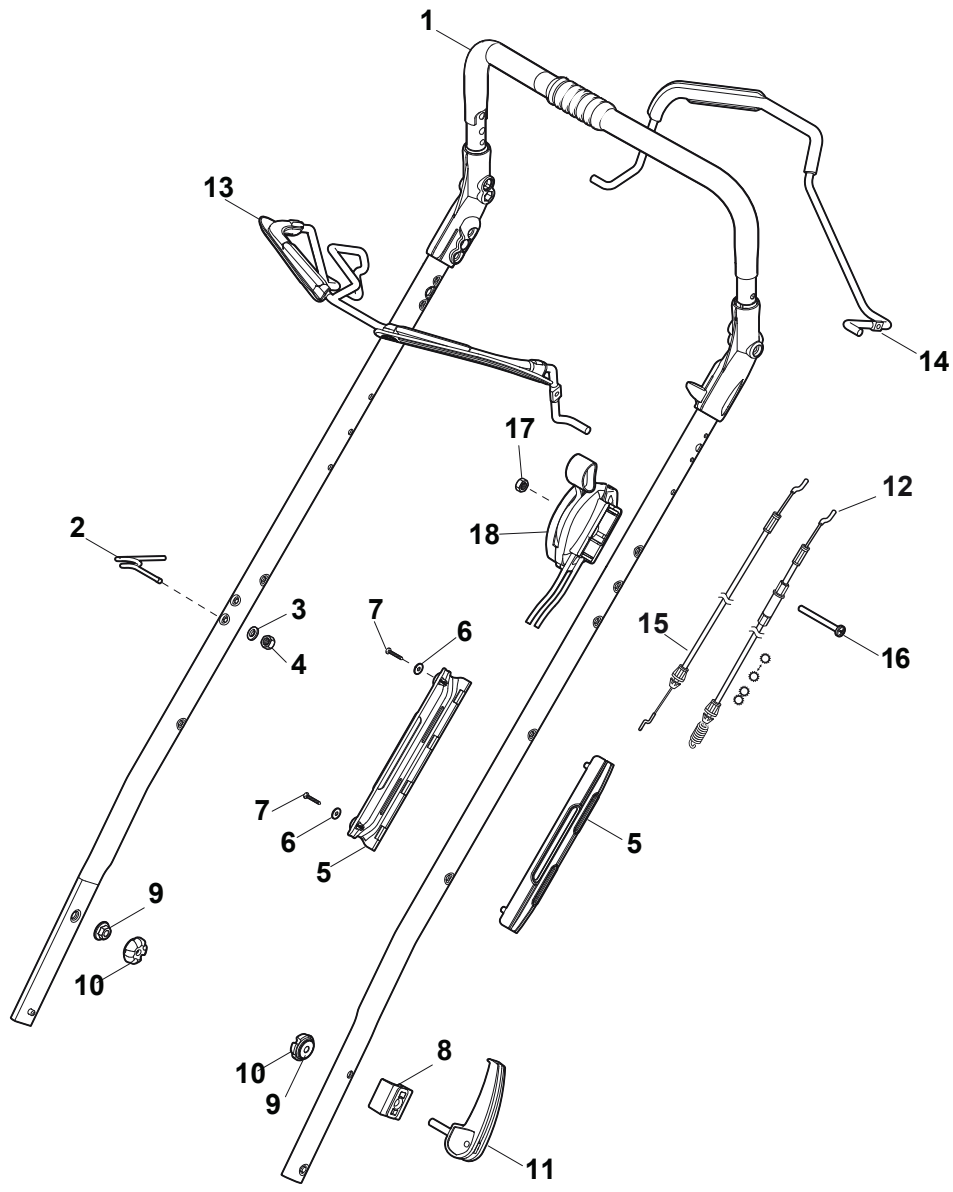

Fig.	Q.ty	Part No	Description	Notes
1	1	381007559/0	Handle, Upper Part	Black
2	1	122430313/0	Guide Spring	
3	1	112521330/0	Washer	
4	1	112154510/0	Nut	
5	2	322806644/0	Protection	
6	4	112523000/1	Washer	
7	4	112727812/0	Screw	
8	2	322680017/0	Washer	
9	2	122131750/0	Nut	
10	2	322399835/0	Knob	
11	1	381003253/0	Handle	Black
12	1	381030108/0	Clutch Cable	
13	1	181003437/0	Lever, Engine Brake Black	
14	1	181003438/0	Drive Control Lever	
15	1	181030088/0	Cable, Thread Engine Brake	for B&S 550-625E-675 Series
15	1	181030053/0	Cable, Thread Engine Brake	for B&S 675Es Series
15	1	181030087/0	Cable, Thread Engine Brake	for B&S 750-750Es-775IS Series
15	1	181030054/0	Cable, Thread Engine Brake	for GGP 140cc Engine
15	1	181030070/0	Cable, Thread Engine Brake	for HONDA - B&S 625-850 - GGP 160cc
16	1	112727784/0	Screw	
17	1	322551639/0	Fixed Plate	
18	1	112154510/0	Nut	

Fig.	Q.ty	Part No	Description	Notes
1	1	381007559/0	Handle, Upper Part	Black
2	1	122430313/0	Guide Spring	
3	1	112521330/0	Washer	
4	1	112154510/0	Nut	
5	2	322806644/0	Protection	
6	4	112523000/1	Washer	
7	4	112727812/0	Screw	
8	2	322680017/0	Washer	
9	2	122131750/0	Nut	
10	2	322399835/0	Knob	
11	1	381003253/0	Handle	Black
12	1	381030108/0	Clutch Cable	
13	1	181003437/0	Lever, Engine Brake Black	
14	1	181003438/0	Drive Control Lever	
15	1	181030088/0	Cable, Thread Engine Brake	for B&S 550-625E-675 Series
15	1	181030053/0	Cable, Thread Engine Brake	for B&S 675Es Series
15	1	181030087/0	Cable, Thread Engine Brake	for B&S 750-750Es-775IS Series
15	1	181030054/0	Cable, Thread Engine Brake	for GGP 140cc Engine
15	1	181030070/0	Cable, Thread Engine Brake	for HONDA - B&S 625-850 - GGP 160cc
16	1	112727786/0	Screw	
17	1	112154510/0	Nut	
18	1	181005540/0	Throttle Cable	