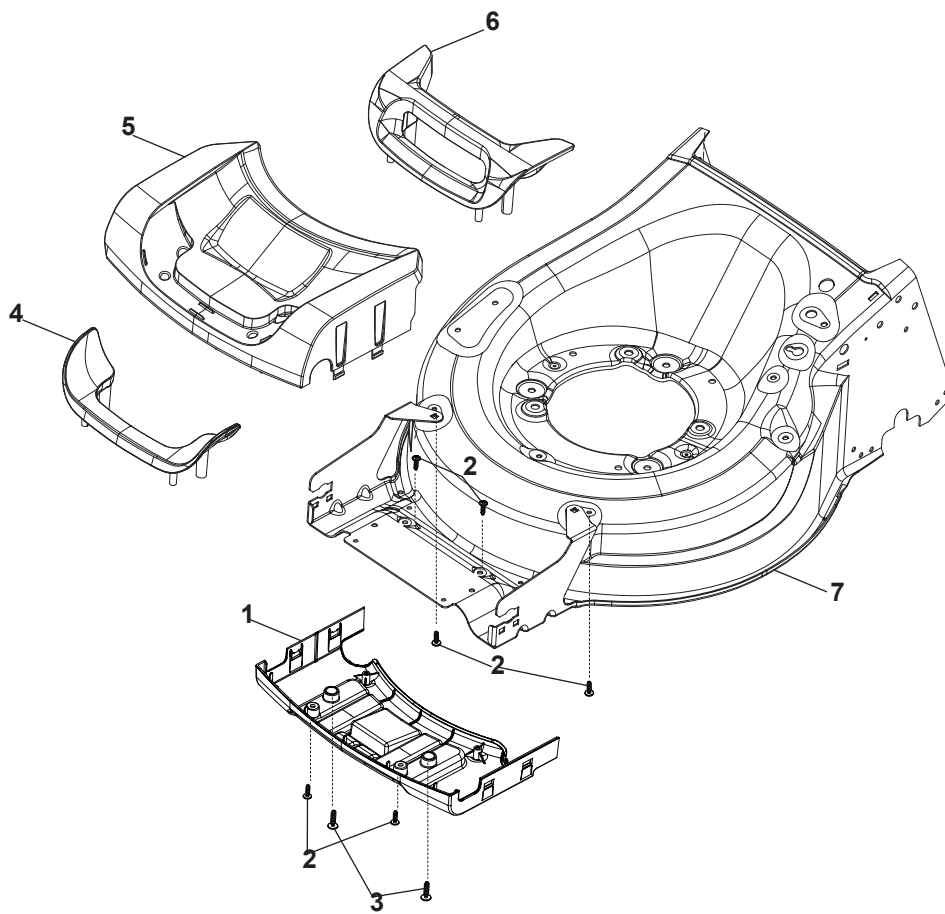

Fig.	Q.ty	Part No	Description	Notes
54	1	322722802/1	Half-Shell   Starting Block inner-half	for ERGO Handle
54	1	322722807/0	Speed Control Lever Half-Bearing	for PRO Handle
55	1	322722803/0	Half-Shell	
56	2	112728702/0	Screw	
57	1	322399820/0	Knob	
58	2	112728300/0	Screw	
59	1	322319307/1	Lever, Speed Drive Control	

Fig.	Q.ty	Part No	Description	Notes
1	1	322393741/0	Handle	
2	1	322226214/0	Mask, White	
3	1	322500110/0	Front Combi	
4	6	112728697/0	Screw	
5	2	112728699/0	Screw	
6	1	381004786/0	White Deck	

Fig.	Q.ty	Part No	Description	Notes
1	1	322500111/0	Front Combi	
2	6	112728697/0	Screw	
3	2	112728699/0	Screw	
4	1	322055524/0	Insert	
5	1	322226215/0	Mask, Red	
6	1	322393742/0	Handle	
7	1	381004776/0	Red Deck	

Fig.	Q.ty	Part No	Description	Notes
1	1	381006785/0	Handle Lower Part	Black
2	2	112819110/0	Screw	
3	2	122671651/0	Washer	
4	2	122399900/0	Knob	
5	2	112293200/0	Nut	
6	2	112818900/0	Screw	
8	2	112155000/0	Nut	
9	2	112521350/0	Washer	
10	2	112369500/0	Elastic Washer	
11	2	112760605/0	Screw	
12	1	381008730/0	Outfit	Black