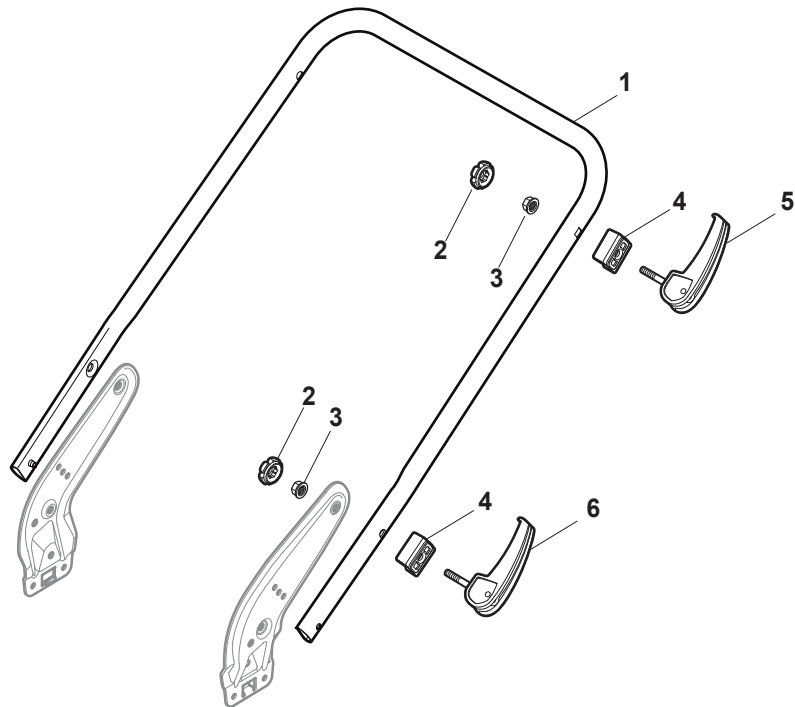

Fig.	Q.ty	Part No	Description	Notes
54	1	322722802/1	Half-Shell   Starting Block inner-half	for ERGO Handle
54	1	322722807/0	Speed Control Lever Half-Bearing	for PRO Handle
55	1	322722803/0	Half-Shell	
56	2	112728702/0	Screw	
57	1	322399820/0	Knob	
58	2	112728300/0	Screw	
59	1	322319307/1	Lever, Speed Drive Control	

Fig.	Q.ty	Part No	Description	Notes
1	1	322393741/0	Handle	
2	1	322226214/0	Mask, White	
3	1	322500110/0	Front Combi	
4	6	112728697/0	Screw	
5	2	112728699/0	Screw	
6	1	381004786/0	White Deck	

Fig.	Q.ty	Part No	Description	Notes
1	1	322500111/0	Front Combi	
2	6	112728697/0	Screw	
3	2	112728699/0	Screw	
4	1	322055524/0	Insert	
5	1	322226215/0	Mask, Red	
6	1	322393742/0	Handle	
7	1	381004776/0	Red Deck	

Fig.	Q.ty	Part No	Description	Notes
1	1	381006785/0	Handle Lower Part	Black
2	2	112819110/0	Screw	
3	2	122671651/0	Washer	
4	2	122399900/0	Knob	
5	2	112293200/0	Nut	
6	2	112818900/0	Screw	
8	2	112155000/0	Nut	
9	2	112521350/0	Washer	
10	2	112369500/0	Elastic Washer	
11	2	112760605/0	Screw	
12	1	381008730/0	Outfit	Black