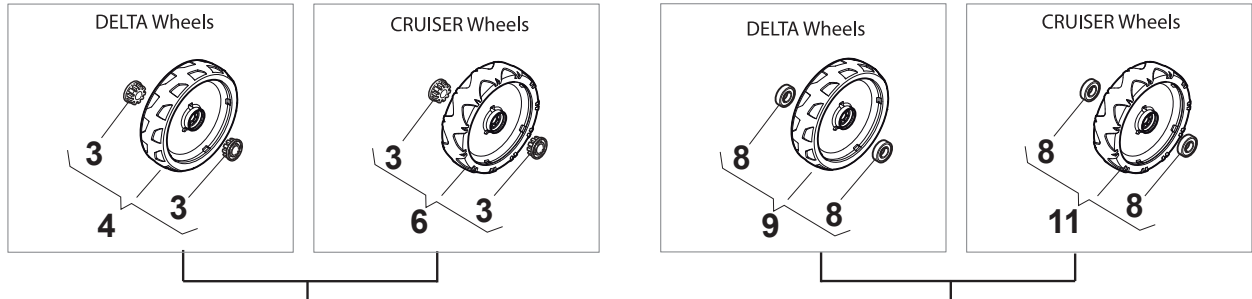

Bushing - Ø180

Ball Bearing - Ø180

Bushing - Ø240

Ball Bearing - Ø240

Fig.	Q.ty	Part No	Description	Notes
1	6	112728706/0	Screw	
2	2	381007462/1	Wheel	
3	8	322042064/0	Bushing	
4	2	381007442/1	Wheel	
5	2	381007466/1	Wheel	
6	2	381007445/1	Wheel	
7	2	381007463/1	Wheel	
8	8	119216035/0	Bearing	
9	2	381007448/1	Wheel	
10	2	381007467/1	Wheel	
11	2	381007455/1	Wheel