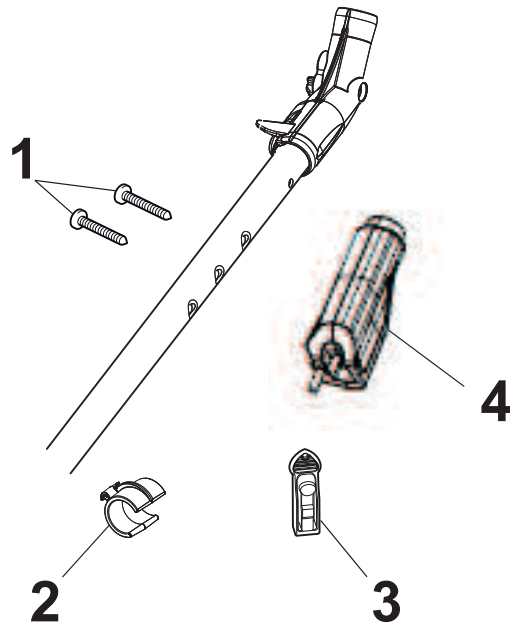

Fig.	Q.ty	Part No	Description	Notes
1	2	112728702/0	Screw	
2	1	112728691/0	Screw	
3	1	322722801/0	Starting Block Outer Half-Bearing	
4	1	118450051/0	Switch	
5	1	322722800/0	Starting Block Inner Half-Bearing	
6	1	118204120/0	Battery Charger	CE plug
6	1	118204121/0	Battery Charger	Uk plug
7	1	133320015/0	Fastpoint Clamp Art.0377.Aa00	
8	1	118204196/0	Electric Start Wire	For B&S Engines
10	1	118390021/0	Conduit Clip	
11	1	322109533/0	Battery Holder	
12	1	118120052/0	Battery	
13	1	112728706/0	Screw	
14	1	325160039/0	Spacer	