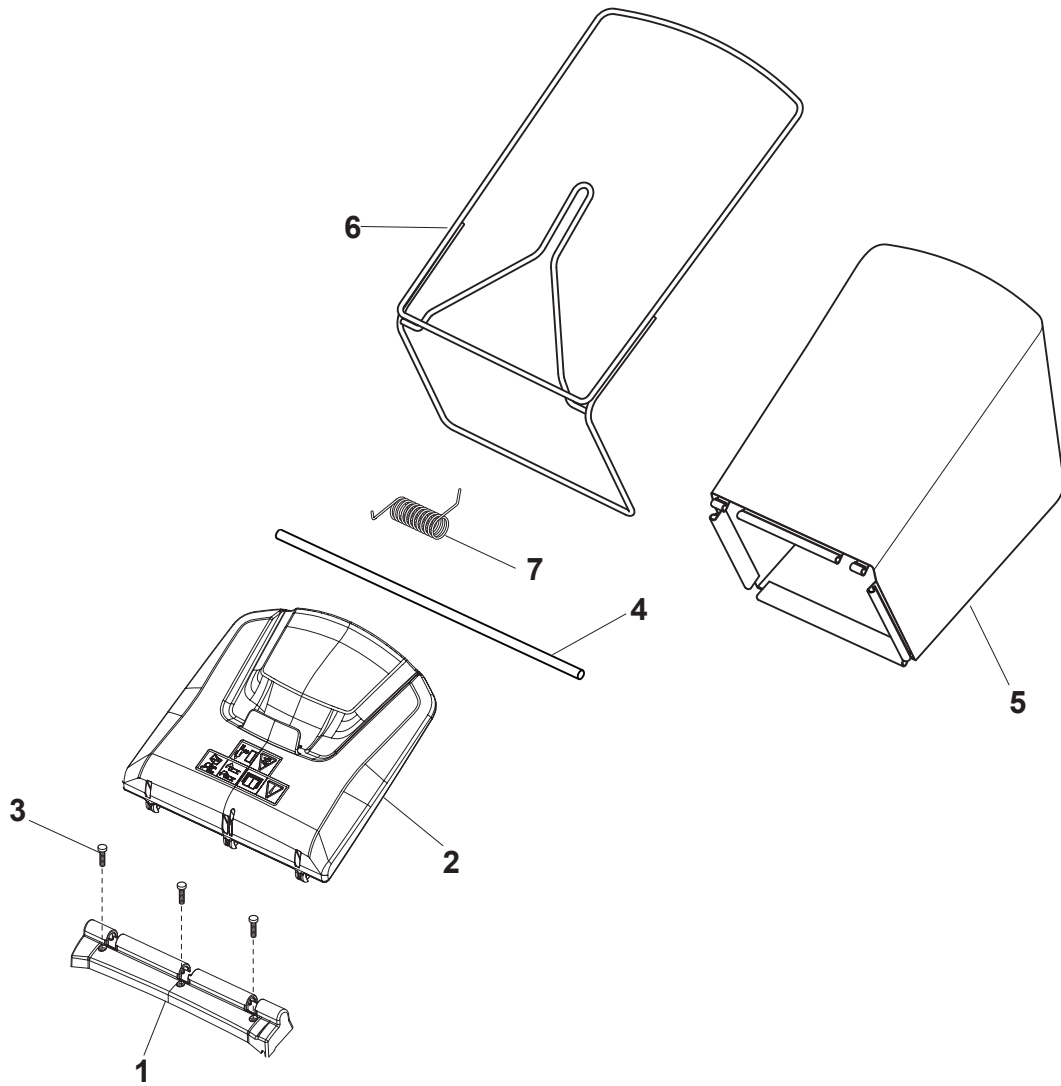

Fig.	Q.ty	Part No	Description	Notes
1	1	122465607/3	Hub With Pulley, Crankshaft Ø 22.2	for GGP and B&S Engines
1	1	122465608/2	Hub With Pulley, Crankshaft Ø 25	for HONDA Engines
1	1	122465638/1	Hub With Pulley, Crankshaft Ø 22.2	for B&S 675E -750-850 Engines
2	1	181004409/0	Mulching Blade	
3	1	112508125/0	Elastic Washer	
4	1	112523080/0	Washer	
5	1	112735698/0	Screw	
6	1	112139100/0	Feather, Crankshaft Ø 22,2	for GGP and B&S Engines
6	1	112139150/0	Feather, Crankshaft Ø 25	for HONDA Engines
7	3	112735108/1	Screw	for GGP-B&S-HONDA Engines
7	3	112735109/1	Screw	for GGP 100 Engine