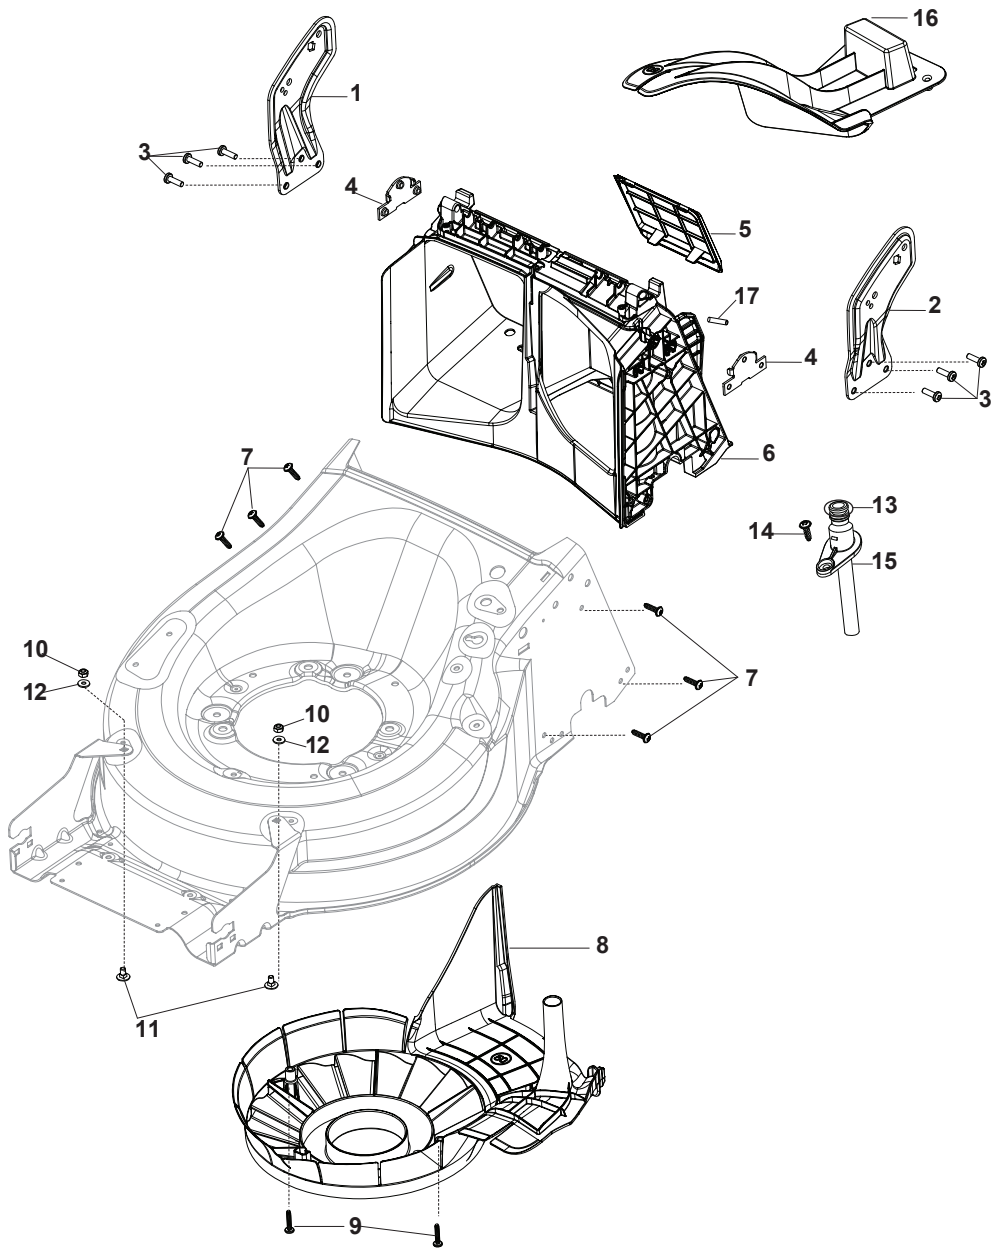

Ball Bearing Ø200 - Wheels NTD

Ball Bearing Ø280 - Wheels NTD

Fig.	Q.ty	Part No	Description	Notes
1	8	119216035/0	Bearing	
2	4	381007416/2	Wheel	
4	2	381007417/2	Wheel	

DELTA Wheel (Pierced) - Ø 200

DELTA Wheel - Ø 280

Fig.	Q.ty	Part No	Description	Notes
1	2	322110643/0	Hub Cap Grey	Grey
2	2	322110644/0	Hub Cap Grey	Grey
3	2	322110645/0	Hub Cap Grey	Grey
4	2	322110646/0	Hub Cap Grey	Grey

Fig.	Q.ty	Part No	Description	Notes
1	1	381005195/0	Bracket-Rh	
2	1	381005197/0	Bracket-Lh	
3	6	112727801/0	Screw	
4	2	322545213/0	Plate	
5	1	322600310/0	Rear door	Not for TR/E models
6	1	322108316/0	Conveyor	
7	6	112728699/0	Screw	
8	1	322060271/0	Carter Mulching	
9	2	112728530/0	Screw	
10	2	112154510/0	Nut	
11	2	112815200/0	Screw	
12	2	112521330/0	Washer	
13	1	119035000/0	Or Ring	
14	1	112728697/0	Screw	
15	1	322034002/0	Washing Connection	
16	1	322140246/0	Deflector	
17	1	112645708/0	Pin	

Fig.	Q.ty	Part No	Description	Notes
1	1	322108315/0	Conveyor	
2	1	322600309/0	Stone Guard, Black	
3	1	122450456/0	Spring	
4	2	112604896/0	Crown Fastener	
5	2	112727803/0	Screw	
6	1	322806639/0	Fulcrum Pin	
7	2	112154510/0	Nut	
8	1	122517869/1	Pin	
9	2	118203853/0	Screw	