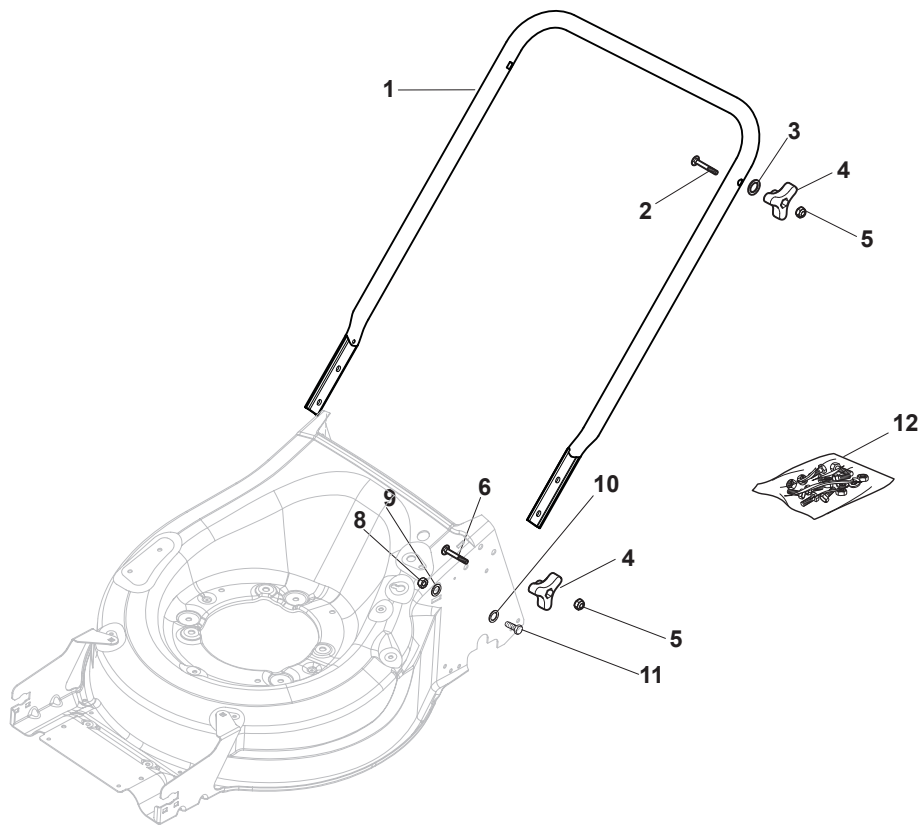

Fig.	Q.ty	Part No	Description	Notes
1	1	381302883/0	Front Wheel Axle	
2	2	322785305/0	Support	
3	4	112728697/0	Screw	
4	1	322869693/0	Wheels Control Rod	
5	2	122519823/0	Pin	
6	2	112436051/0	Plate	
7	1	322778475/0	Bracket	
8	1	122450480/0	Spring	
9	1	122517873/0	Pin	
10	1	322055330/0	Cover	
11	1	112815270/0	Screw	
12	1	112523040/0	Washer	
13	2	112154510/0	Nut	
14	1	381302887/0	Rear Wheel Axle	
15	2	322545152/0	Plate	
16	4	112728698/0	Screw	
17	1	122446192/0	Spring	
18	1	122534131/0	Pin	
19	1	381003399/0	Lever, Height Adjustment	
20	1	322394506/0	Knob	
21	5	112728699/0	Screw	
22	1	135064100/0	Belt	
23	1	322778473/0	Bracket	
24	1	122450478/0	Spring	
25	1	181003115/0	Gear Box	
26	2	122753000/0	Pin	
27	4	112608600/0	Seeger	
28	2	119216035/0	Bearing	
29	1	122570133/0	Right Pinion	
30	2	122570134/0	Left Pinion	
31	4	112728697/0	Screw	
32	2	322042063/1	Bushing	
33	2	112521371/0	Washer	
34	2	322600208/0	Protection, Wheel	
35	2	322600145/0	Protection, Wheel	

Fig.	Q.ty	Part No	Description	Notes
1	1	322500113/0	Front Combi	
2	6	112728697/0	Screw	
3	2	112728699/0	Screw	
4	1	322055524/0	Insert	
5	1	322226217/0	Mask, Red	
6	1	322393742/0	Handle	
7	1	381004778/0	Red Deck	
7	1	381004779/0	Red Deck	Side Discharge

Fig.	Q.ty	Part No	Description	Notes
1	1	381006785/0	Handle Lower Part	Black
2	2	112819110/0	Screw	
3	2	122671651/0	Washer	
4	2	122399900/0	Knob	
5	2	112293200/0	Nut	
6	2	112818900/0	Screw	
8	2	112155000/0	Nut	
9	2	112521350/0	Washer	
10	2	112369500/0	Elastic Washer	
11	2	112760605/0	Screw	
12	1	381008730/0	Outfit	Black