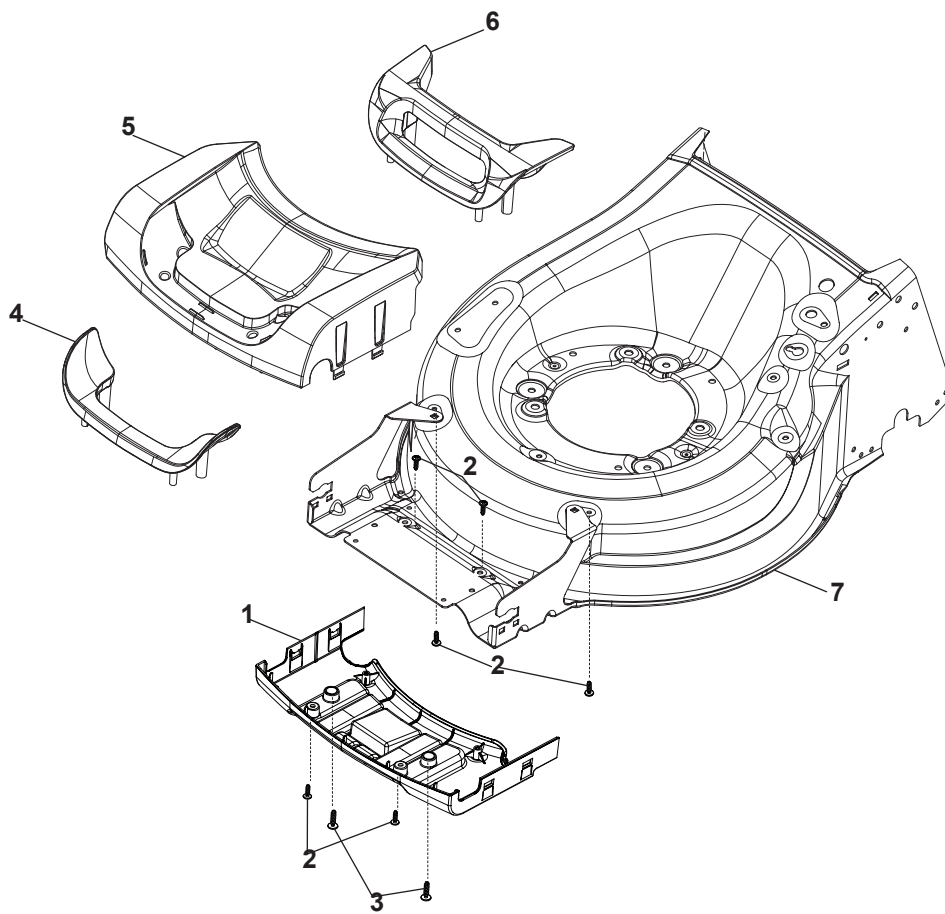

Fig.	Q.ty	Part No	Description	Notes
1	1	322500113/0	Front Combi	
2	6	112728697/0	Screw	
3	2	112728699/0	Screw	
4	1	322055524/0	Insert	
5	1	322226217/0	Mask, Red	
6	1	322393742/0	Handle	
7	1	381004778/0	Red Deck	
7	1	381004779/0	Red Deck	Side Discharge