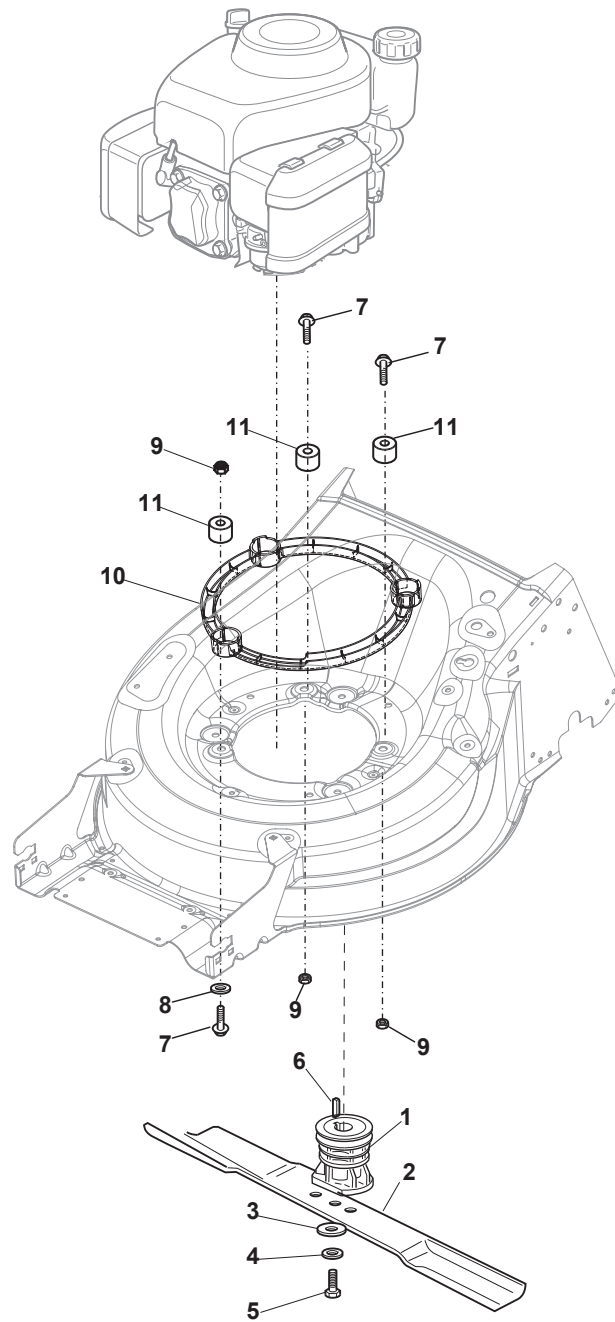

Fig.	Q.ty	Part No	Description	Notes
1	1	381302883/0	Front Wheel Axle	
2	2	322785305/0	Support	
3	4	112728697/0	Screw	
4	1	322869693/0	Wheels Control Rod	
5	2	122519823/0	Pin	
6	2	112436051/0	Plate	
7	1	322778475/0	Bracket	
8	1	122450480/0	Spring	
9	1	122517873/0	Pin	
10	1	322055330/0	Cover	
11	1	112815270/0	Screw	
12	1	112523040/0	Washer	
13	2	112154510/0	Nut	
14	1	381302887/0	Rear Wheel Axle	
15	2	322545152/0	Plate	
16	4	112728698/0	Screw	
17	1	122446192/0	Spring	
18	1	122534131/0	Pin	
19	1	381003399/0	Lever, Height Adjustment	
20	1	322394506/0	Knob	
21	5	112728699/0	Screw	
22	1	135064100/0	Belt	
23	1	322778473/0	Bracket	
24	1	122450478/0	Spring	
25	1	181003115/0	Gear Box	
26	2	122753000/0	Pin	
27	4	112608600/0	Seeger	
28	2	119216035/0	Bearing	
29	1	122570133/0	Right Pinion	
30	2	122570134/0	Left Pinion	
31	4	112728697/0	Screw	
32	2	322042063/1	Bushing	
33	2	112521371/0	Washer	
34	2	322600208/0	Protection, Wheel	
35	2	322600145/0	Protection, Wheel	

Fig.	Q.ty	Part No	Description	Notes
1	2	322110643/0	Hub Cap Grey	Grey
2	2	322110644/0	Hub Cap Grey	Grey
3	2	322110645/0	Hub Cap Grey	Grey
4	2	322110646/0	Hub Cap Grey	Grey

Fig.	Q.ty	Part No	Description	Notes
1	1	381005195/0	Bracket-Rh	
2	1	381005197/0	Bracket-Lh	
3	6	112727801/0	Screw	
4	2	322545213/0	Plate	
5	1	322600310/0	Rear door	Not for TR/E models
6	1	322108316/0	Conveyor	
7	6	112728699/0	Screw	
8	1	322060271/0	Carter Mulching	
9	2	112728530/0	Screw	
10	2	112154510/0	Nut	
11	2	112815200/0	Screw	
12	2	112521330/0	Washer	
13	1	119035000/0	Or Ring	
14	1	112728697/0	Screw	
15	1	322034002/0	Washing Connection	
16	1	322140246/0	Deflector	
17	1	112645708/0	Pin	

Fig.	Q.ty	Part No	Description	Notes
1	1	322108315/0	Conveyor	
2	1	322600309/0	Stone Guard, Black	
3	1	122450456/0	Spring	
4	2	112604896/0	Crown Fastener	
5	2	112727803/0	Screw	
6	1	322806639/0	Fulcrum Pin	
7	2	112154510/0	Nut	
8	1	122517869/1	Pin	
9	2	118203853/0	Screw	