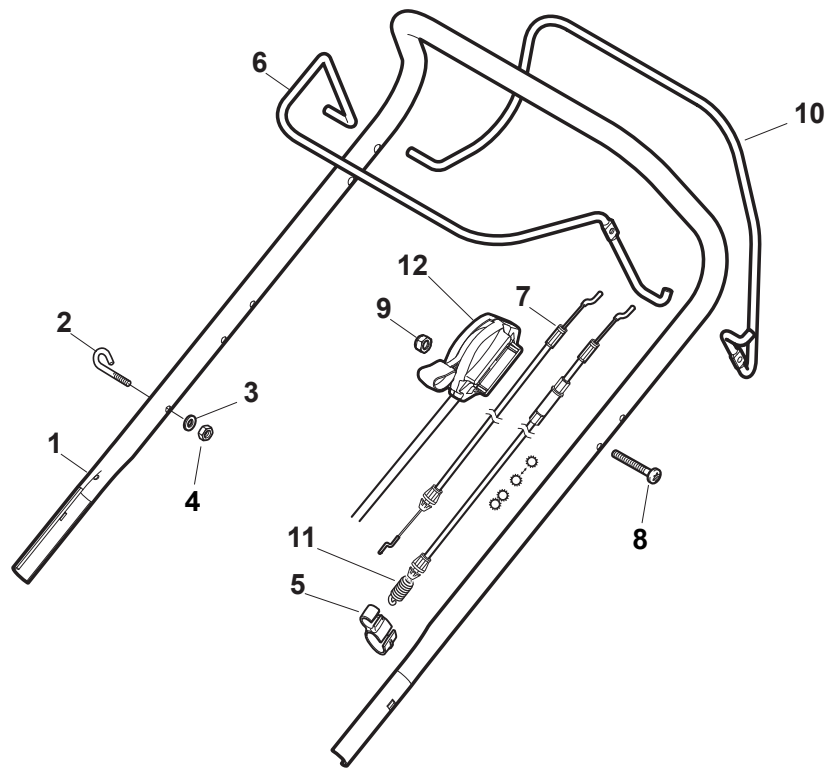

Fig.	Q.ty	Part No	Description	Notes
1	1	381007563/0	Lower handle	
2	4	122131750/0	Nut	
3	4	322399835/0	Knob	
4	4	322680016/0	Washer	
5	2	381103350/0	Handle	Black
6	2	381003253/0	Handle	Black

Fig.	Q.ty	Part No	Description	Notes
1	1	381006739/1	Handle, Upper Part	without Sponge
1	1	381006745/1	Handle, Upper Part with sponge handgrip	with Sponge
2	1	122430313/0	Guide Spring	
3	1	112521330/0	Washer	
4	1	112154510/0	Nut	
5	1	118390020/0	Conduit Clip Caproeurope	
6	1	181003363/1	Lever, Engine Brake Black	Black
6	1	381003365/0	Lever, Engine Brake Yellow	Yellow
7	1	181030053/0	Cable, Thread Engine Brake	Handle w/Lever - For B&S 675-750 Engine
7	1	181030053/0	Cable, Thread Engine Brake	Handle w/Knob - For B&S 675
7	1	181030054/0	Cable, Thread Engine Brake	Handle w/Knob - For WBE 140 Engine
7	1	181030054/0	Cable, Thread Engine Brake	Handle w/Lever - For B&S 675E Engine
7	1	181030057/0	Cable, Thread Engine Brake	Handle w/Lever - For B&S 675-750-775 Engine
7	1	181030057/0	Cable, Thread Engine Brake	Handle w/Knob - For B&S 675E
7	1	181030070/0	Cable, Thread Engine Brake	Handle w/Knob - For Honda Engine MP1 55
7	1	181030070/0	Cable, Thread Engine Brake	Handle w/Knob - For WBE0702 Engine
7	1	181030070/0	Cable, Thread Engine Brake	Handle w/Knob - For B&S 625E-850 Engine
7	1	181030087/0	Cable, Thread Engine Brake	Handle w/Knob - For B&S 750-775 Engine
7	1	181030088/0	Cable, Thread Engine Brake	Handle w/Knob - For B&S 550E-625E-675 Engine
7	1	181030088/0	Cable, Thread Engine Brake	Handle w/Knob - For Honda Engine MP1 50
7	1	181030105/0	Cable, Thread Engine Brake	Handle w/Lever - For WBE 140 Engine
7	1	181030106/0	Cable, Thread Engine Brake	Handle w/Lever - For B&S 550E-625E-850 Engine
7	1	181030106/0	Cable, Thread Engine Brake	Handle w/Lever - For WBE0702 Engine
7	1	181030106/0	Cable, Thread Engine Brake	Handle w/Lever - For Honda Engine
8	1	112727788/0	Screw	
9	1	112154510/0	Nut	
10	1	181003364/0	Drive Control Lever	Black
10	1	381003366/0	Lever, Driving Yellow	Yellow
11	1	381030104/0	Clutch Cable	
12	1	181005537/0	Throttle Cable	for Handle with Knob
12	1	181005539/0	Throttle Cable	for Handle with Lever