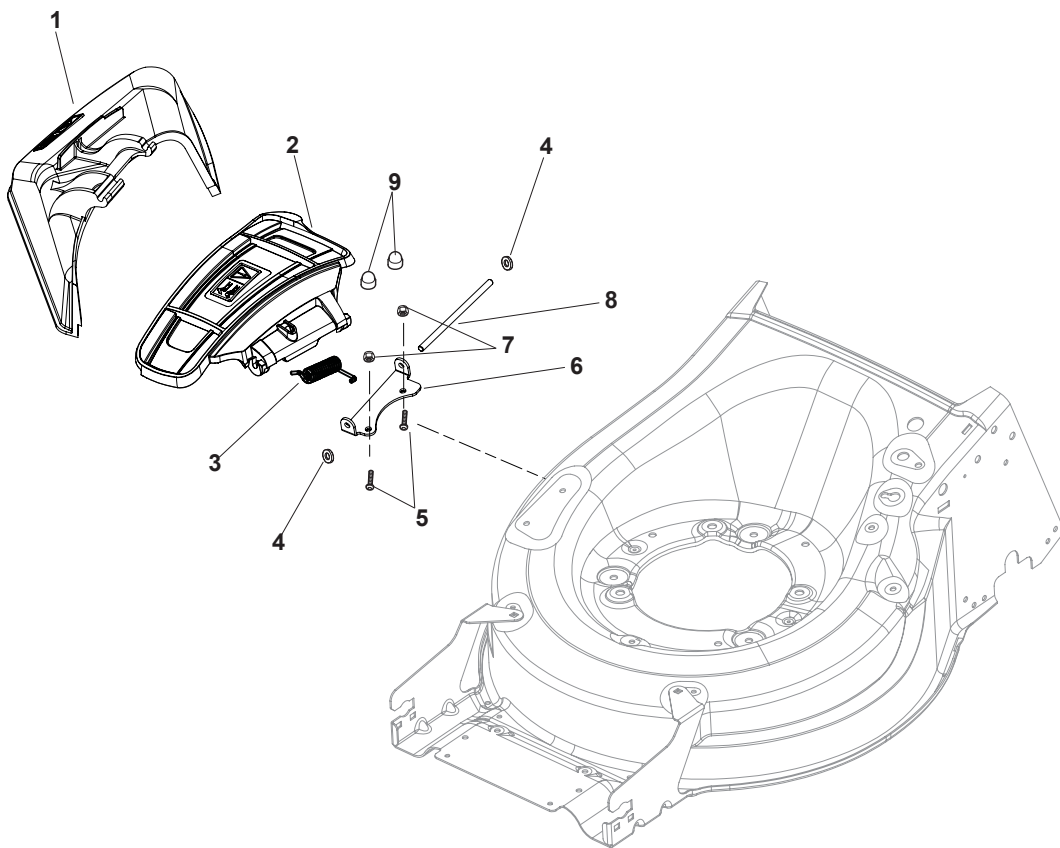

Fig.	Q.ty	Part No	Description	Notes
1	2	322110643/0	Hub Cap Grey	Grey
2	2	322110644/0	Hub Cap Grey	Grey
3	2	322110645/0	Hub Cap Grey	Grey
4	2	322110646/0	Hub Cap Grey	Grey

Fig.	Q.ty	Part No	Description	Notes
1	1	381005195/0	Bracket-Rh	
2	1	381005197/0	Bracket-Lh	
3	6	112727801/0	Screw	
4	2	322545213/0	Plate	
5	1	322600310/0	Rear door	Not for TR/E models
6	1	322108316/0	Conveyor	
7	6	112728699/0	Screw	
8	1	322060271/0	Carter Mulching	
9	2	112728530/0	Screw	
10	2	112154510/0	Nut	
11	2	112815200/0	Screw	
12	2	112521330/0	Washer	
13	1	119035000/0	Or Ring	
14	1	112728697/0	Screw	
15	1	322034002/0	Washing Connection	
16	1	322140246/0	Deflector	
17	1	112645708/0	Pin	

Fig.	Q.ty	Part No	Description	Notes
1	1	322108315/0	Conveyor	
2	1	322600309/0	Stone Guard, Black	
3	1	122450456/0	Spring	
4	2	112604896/0	Crown Fastener	
5	2	112727803/0	Screw	
6	1	322806639/0	Fulcrum Pin	
7	2	112154510/0	Nut	
8	1	122517869/1	Pin	
9	2	118203853/0	Screw	