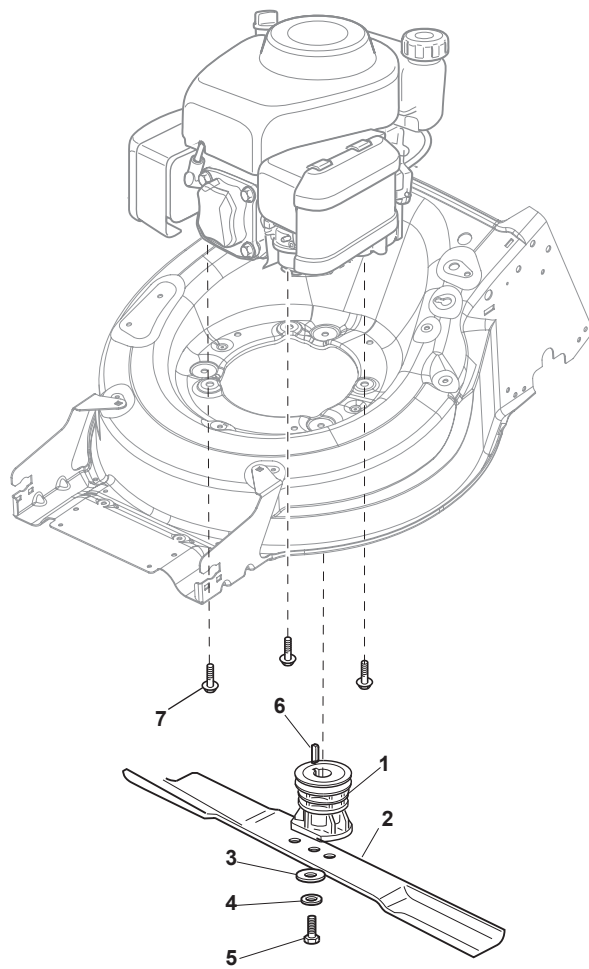

THIS INFORMATION IS NOT INTENDED FOR SALE OR RESALE, AND THIS NOTICE MUST REMAIN ON ALL COPIES.

Fig.	Q.ty	Part No	Description	Notes
1	1	322055264/0	Lower Cover	
2	1	322055265/0	Upper Cover	
3	1	322602026/0	Button	
4	5	112728699/0	Screw	
5	1	125943004/0	Screw	
7	1	322981471/1	Plate	
6	1	122450477/0	Spring	
8	5	112728697/0	Screw	
9	1	322602027/0	Lens	
10	1	322602028/0	Visualizer	
11	1	112154510/0	Nut	
12	1	112523040/0	Washer	
13	1	122517873/0	Pin	
14	1	381003475/0	Lever, Height Adjustment	
15	1	322778475/0	Bracket	
16	1	112815270/0	Screw	
17	1	122450480/0	Spring	
18	2	322545152/0	Plate	
19	4	112728698/0	Screw	
20	1	322778473/0	Bracket	
21	1	181003114/0	Gear Box	
22	1	122450478/0	Spring	
23	1	381302883/0	Front Wheel Axle	
24	1	381302889/0	Rear Wheel Axle	
25	1	135064100/0	Belt	
26	2	119216035/0	Bearing	
27	1	122570134/0	Left Pinion	
28	1	122570133/0	Right Pinion	
29	4	112608600/0	Seeger	
30	2	122753000/0	Pin	
31	1	381002047/0	Wheels Control Rod	
32	2	122519823/0	Pin	
33	2	322785305/0	Support	
34	4	112728697/0	Screw	
35	2	112436051/0	Plate	
36	1	112645708/0	Pin	
37	2	322600145/0	Protection, Wheel	NOT for Delta Hole wheels
38	2	322600208/0	Protection, Wheel	

Fig.	Q.ty	Part No	Description	Notes
1	1	322108315/0	Conveyor	
2	1	322600309/0	Stone Guard, Black	
3	1	122450456/0	Spring	
4	2	112604896/0	Crown Fastener	
5	2	112727803/0	Screw	
6	1	322806639/0	Fulcrum Pin	
7	2	112154510/0	Nut	
8	1	122517869/1	Pin	
9	2	118203853/0	Screw	

Fig.	Q.ty	Part No	Description	Notes
1	1	122465607/3	Hub With Pulley, Crankshaft Ø 22.2	
2	1	181004409/0	Mulching Blade	
3	1	112508125/0	Elastic Washer	
4	1	112523080/0	Washer	
5	1	112735698/0	Screw	
6	1	112139100/0	Feather, Crankshaft Ø 22,2	
7	2	112691700/0	Screw	for B&S 675EX-750EX (MP1 50) and 850E
7	3	112692050/0	Screw	for B&S 750EX (MP1 55)
8	1	112521350/0	Washer	
9	3	112154210/0	Nut	
10	1	322170964/0	Protection	
11	3	122170835/0	Spacer	
12	1	112691700/0	Screw	for B&S 750EX
12	1	112692050/0	Screw	for B&S 675EX and 850E