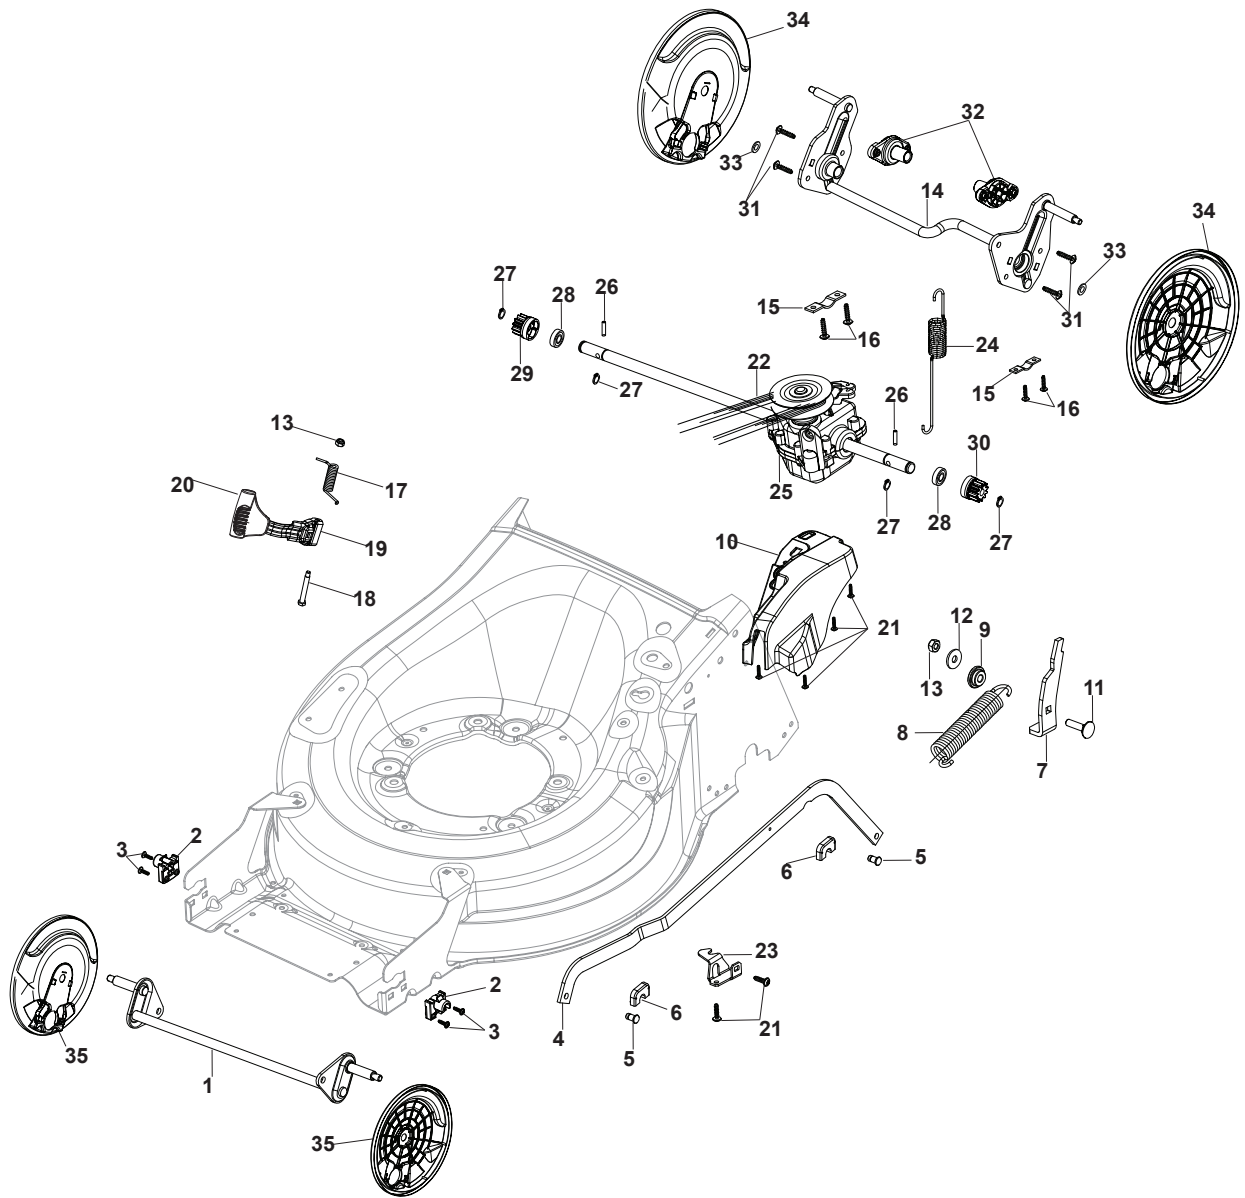

THIS INFORMATION IS NOT INTENDED FOR SALE OR RESALE, AND THIS NOTICE MUST REMAIN ON ALL COPIES.

Fig.	Q.ty	Part No	Description	Notes
1	1	322055264/0	Lower Cover	
2	1	322055265/0	Upper Cover	
3	1	322602026/0	Button	
4	5	112728699/0	Screw	
5	1	125943004/0	Screw	
7	1	322981471/1	Plate	
6	1	122450477/0	Spring	
8	5	112728697/0	Screw	
9	1	322602027/0	Lens	
10	1	322602028/0	Visualizer	
11	1	112154510/0	Nut	
12	1	112523040/0	Washer	
13	1	122517873/0	Pin	
14	1	381003475/0	Lever, Height Adjustment	
15	1	322778475/0	Bracket	
16	1	112815270/0	Screw	
17	1	122450480/0	Spring	
18	2	322545152/0	Plate	
19	4	112728698/0	Screw	
20	1	322778473/0	Bracket	
21	1	181003114/0	Gear Box	
22	1	122450478/0	Spring	
23	1	381302883/0	Front Wheel Axle	
24	1	381302889/0	Rear Wheel Axle	
25	1	135064100/0	Belt	
26	2	119216035/0	Bearing	
27	1	122570134/0	Left Pinion	
28	1	122570133/0	Right Pinion	
29	4	112608600/0	Seeger	
30	2	122753000/0	Pin	
31	1	381002047/0	Wheels Control Rod	
32	2	122519823/0	Pin	
33	2	322785305/0	Support	
34	4	112728697/0	Screw	
35	2	112436051/0	Plate	
36	1	112645708/0	Pin	
37	2	322600145/0	Protection, Wheel	NOT for Delta Hole wheels
38	2	322600208/0	Protection, Wheel	