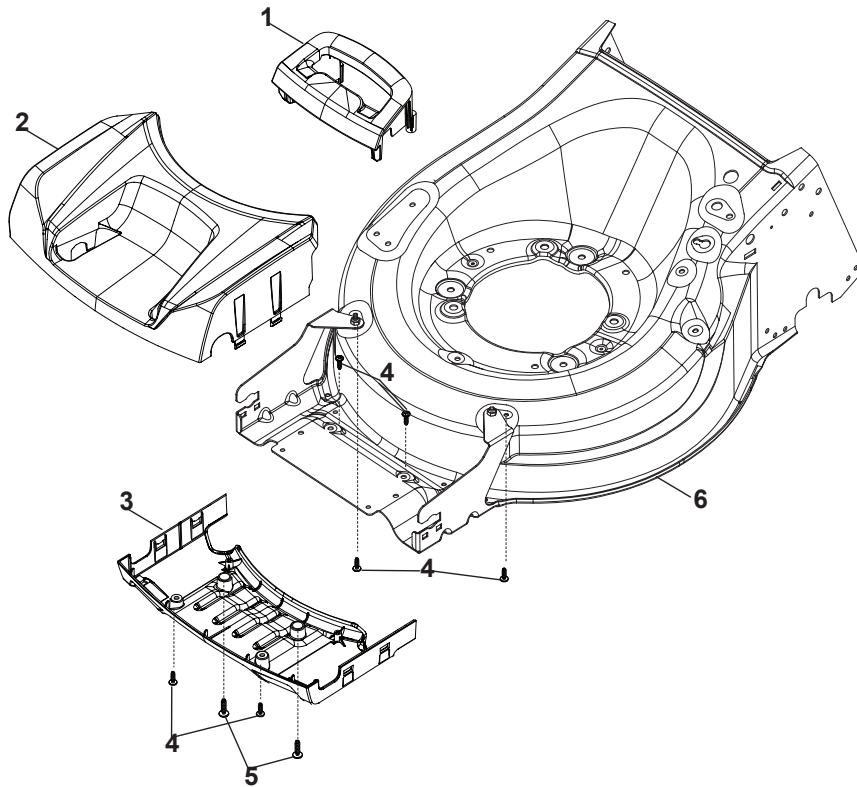

MP1 554 WSQE

WBH Petrol Steel Mask

Issue 11 - 2015

Fig.	Q.ty	Part No	Description	Notes
1	1	322393741/0	Handle	
2	1	322226216/0	Mask, White	
3	1	322500112/0	Front Combi	
4	6	112728697/0	Screw	
5	2	112728699/0	Screw	
6	1	381004788/0	White Deck