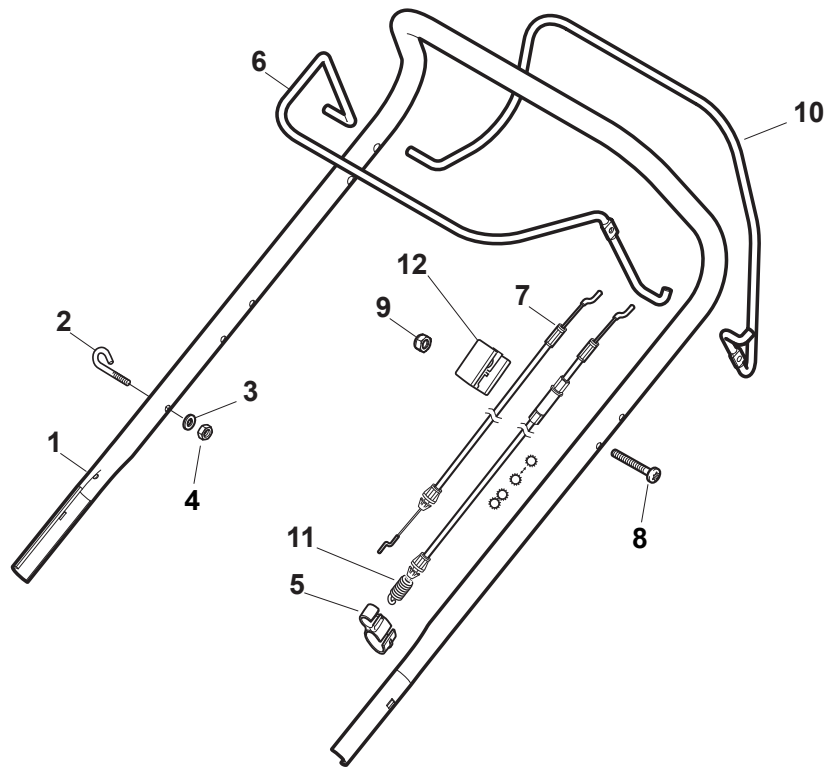

Fig.	Q.ty	Part No	Description	Notes
1	1	381007563/0	Lower handle	
2	4	122131750/0	Nut	
3	4	322399835/0	Knob	
4	4	322680016/0	Washer	
5	2	381103350/0	Handle	Black
6	2	381003253/0	Handle	Black

Fig.	Q.ty	Part No	Description	Notes
1	1	381006739/1	Handle, Upper Part	without Sponge
1	1	381006745/1	Handle, Upper Part with sponge handgrip	with Sponge
2	1	122430313/0	Guide Spring	
3	1	112521330/0	Washer	
4	1	112154510/0	Nut	
5	1	118390020/0	Conduit Clip Caproeurope	
6	1	181003363/1	Lever, Engine Brake Black	Black
6	1	381003365/0	Lever, Engine Brake Yellow	Yellow
7	1	181030053/0	Cable, Thread Engine Brake	Handle w/Lever - For B&S 675-750 Engine
7	1	181030053/0	Cable, Thread Engine Brake	Handle w/Knob - For B&S 675
7	1	181030054/0	Cable, Thread Engine Brake	Handle w/Knob - For WBE 140 Engine
7	1	181030054/0	Cable, Thread Engine Brake	Handle w/Lever - For B&S 675E Engine
7	1	181030057/0	Cable, Thread Engine Brake	Handle w/Lever - For B&S 675-750-775 Engine
7	1	181030057/0	Cable, Thread Engine Brake	Handle w/Knob - For B&S 675E
7	1	181030070/0	Cable, Thread Engine Brake	Handle w/Knob - For Honda Engine MP1 55
7	1	181030070/0	Cable, Thread Engine Brake	Handle w/Knob - For WBE0702 Engine
7	1	181030070/0	Cable, Thread Engine Brake	Handle w/Knob - For B&S 625E-850 Engine
7	1	181030087/0	Cable, Thread Engine Brake	Handle w/Knob - For B&S 750-775 Engine
7	1	181030088/0	Cable, Thread Engine Brake	Handle w/Knob - For B&S 550E-625E-675 Engine
7	1	181030088/0	Cable, Thread Engine Brake	Handle w/Knob - For Honda Engine MP1 50
7	1	181030105/0	Cable, Thread Engine Brake	Handle w/Lever - For WBE 140 Engine
7	1	181030106/0	Cable, Thread Engine Brake	Handle w/Lever - For B&S 550E-625E-850 Engine
7	1	181030106/0	Cable, Thread Engine Brake	Handle w/Lever - For WBE0702 Engine
7	1	181030106/0	Cable, Thread Engine Brake	Handle w/Lever - For Honda Engine
8	1	112727788/0	Screw	
9	1	112154510/0	Nut	
10	1	181003364/0	Drive Control Lever	Black
10	1	381003366/0	Lever, Driving Yellow	Yellow
11	1	381030104/0	Clutch Cable	
12	1	181005537/0	Throttle Cable	for Handle with Knob
12	1	181005539/0	Throttle Cable	for Handle with Lever