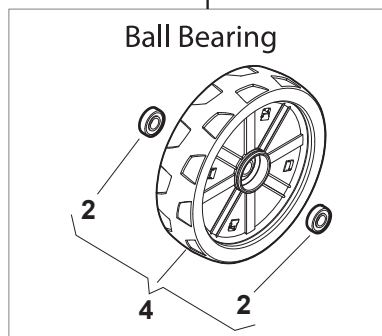

Bushing - Ø180

Ball Bearing - Ø180

Bushing - Ø240

Ball Bearing - Ø240

Fig.	Q.ty	Part No	Description	Notes
1	6	112728706/0	Screw	
2	2	381007462/1	Wheel	
3	8	322042064/0	Bushing	
4	2	381007442/1	Wheel	
5	2	381007466/1	Wheel	
6	2	381007445/1	Wheel	
7	2	381007463/1	Wheel	
8	8	119216035/0	Bearing	
9	2	381007448/1	Wheel	
10	2	381007467/1	Wheel	
11	2	381007455/1	Wheel	

Ball Bearing Ø200 - Wheels NTD

Ball Bearing Ø280 - Wheels NTD

Fig.	Q.ty	Part No	Description	Notes
1	8	119216035/0	Bearing	
2	4	381007416/2	Wheel	
4	2	381007417/2	Wheel	

DELTA Wheel (Pierced) - Ø 200

DELTA Wheel - Ø 280