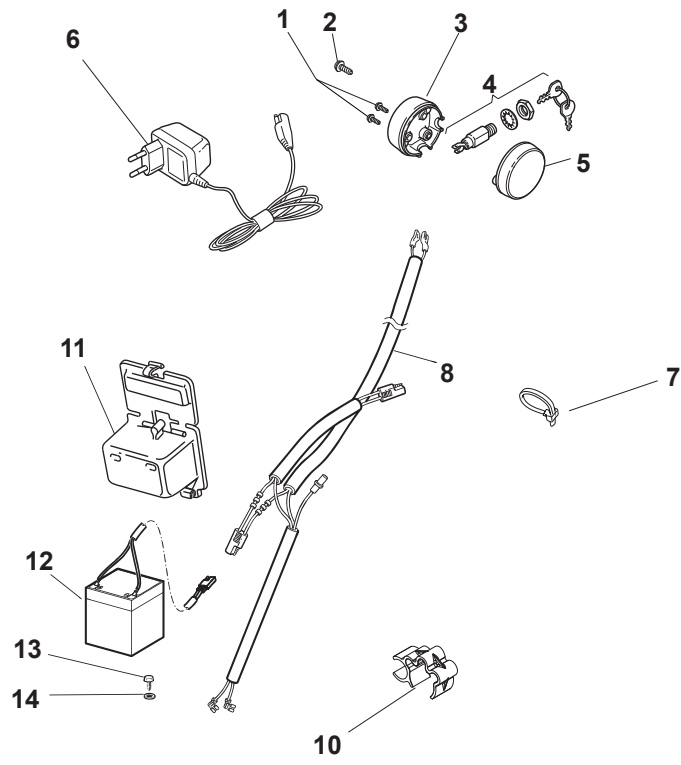

Fig.	Q.ty	Part No	Description	Notes
1	1	381006739/1	Handle, Upper Part	without Sponge
1	1	381006745/1	Handle, Upper Part with sponge handgrip	with Sponge
2	1	122430313/0	Guide Spring	
3	1	112521330/0	Washer	
4	1	112154510/0	Nut	
5	1	118390020/0	Conduit Clip Caproeurope	
6	1	181003363/1	Lever, Engine Brake Black	Black
6	1	381003365/0	Lever, Engine Brake Yellow	Yellow
7	1	181030053/0	Cable, Thread Engine Brake	Handle w/Lever - For B&S 675-750 Engine
7	1	181030053/0	Cable, Thread Engine Brake	Handle w/Knob - For B&S 675
7	1	181030054/0	Cable, Thread Engine Brake	Handle w/Knob - For WBE 140 Engine
7	1	181030054/0	Cable, Thread Engine Brake	Handle w/Lever - For B&S 675E Engine
7	1	181030057/0	Cable, Thread Engine Brake	Handle w/Lever - For B&S 675-750-775 Engine
7	1	181030057/0	Cable, Thread Engine Brake	Handle w/Knob - For B&S 675E
7	1	181030070/0	Cable, Thread Engine Brake	Handle w/Knob - For Honda Engine MP1 55
7	1	181030070/0	Cable, Thread Engine Brake	Handle w/Knob - For WBE0702 Engine
7	1	181030070/0	Cable, Thread Engine Brake	Handle w/Knob - For B&S 625E-850 Engine
7	1	181030087/0	Cable, Thread Engine Brake	Handle w/Knob - For B&S 750-775 Engine
7	1	181030088/0	Cable, Thread Engine Brake	Handle w/Knob - For B&S 550E-625E-675 Engine
7	1	181030088/0	Cable, Thread Engine Brake	Handle w/Knob - For Honda Engine MP1 50
7	1	181030105/0	Cable, Thread Engine Brake	Handle w/Lever - For WBE 140 Engine
7	1	181030106/0	Cable, Thread Engine Brake	Handle w/Lever - For B&S 550E-625E-850 Engine
7	1	181030106/0	Cable, Thread Engine Brake	Handle w/Lever - For WBE0702 Engine
7	1	181030106/0	Cable, Thread Engine Brake	Handle w/Lever - For Honda Engine
8	1	112727783/0	Screw	
9	1	112154510/0	Nut	
10	1	181003364/0	Drive Control Lever	Black
10	1	381003366/0	Lever, Driving Yellow	Yellow
11	1	381030104/0	Clutch Cable	
12	1	322551640/0	Plate	