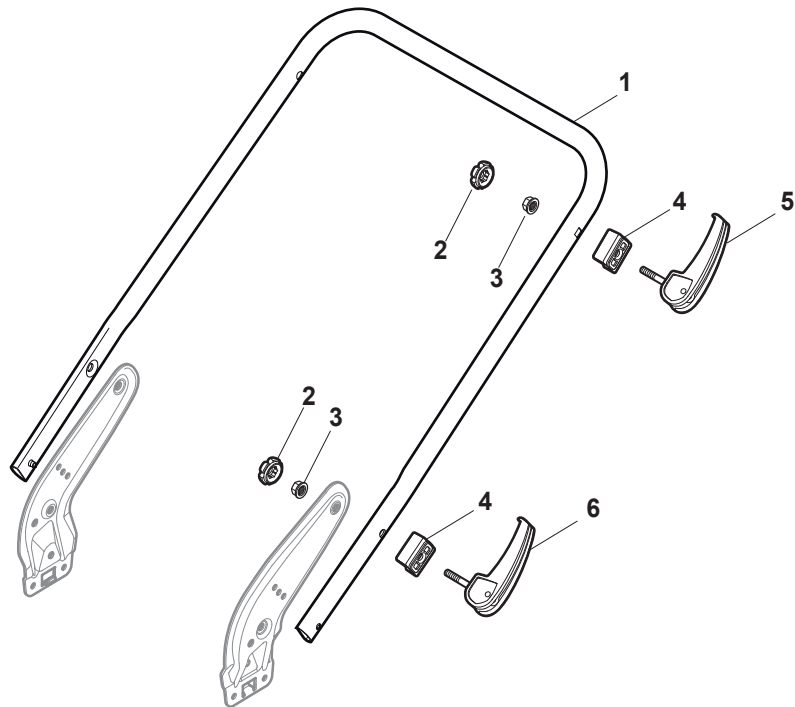

Fig.	Q.ty	Part No	Description	Notes
1	1	381007563/0	Lower handle	
2	4	122131750/0	Nut	
3	4	322399835/0	Knob	
4	4	322680016/0	Washer	
5	2	381103350/0	Handle	Black
6	2	381003253/0	Handle	Black

Fig.	Q.ty	Part No	Description	Notes
1	1	381006739/1	Handle, Upper Part	without Sponge
1	1	381006745/1	Handle, Upper Part with sponge handgrip	with Sponge
2	1	122430313/0	Guide Spring	
3	1	112521330/0	Washer	
4	1	112154510/0	Nut	
5	1	118390020/0	Conduit Clip Caproeurope	
6	1	181003363/1	Lever, Engine Brake Black	Black
6	1	381003365/0	Lever, Engine Brake Yellow	Yellow
7	1	181030053/0	Cable, Thread Engine Brake	Handle w/Lever - For B&S 675-750 Engine
7	1	181030053/0	Cable, Thread Engine Brake	Handle w/Knob - For B&S 675
7	1	181030054/0	Cable, Thread Engine Brake	Handle w/Knob - For WBE 140 Engine
7	1	181030054/0	Cable, Thread Engine Brake	Handle w/Lever - For B&S 675E Engine
7	1	181030057/0	Cable, Thread Engine Brake	Handle w/Lever - For B&S 675-750-775 Engine
7	1	181030057/0	Cable, Thread Engine Brake	Handle w/Knob - For B&S 675E
7	1	181030070/0	Cable, Thread Engine Brake	Handle w/Knob - For Honda Engine MP1 55
7	1	181030070/0	Cable, Thread Engine Brake	Handle w/Knob - For WBE0702 Engine
7	1	181030070/0	Cable, Thread Engine Brake	Handle w/Knob - For B&S 625E-850 Engine
7	1	181030087/0	Cable, Thread Engine Brake	Handle w/Knob - For B&S 750-775 Engine
7	1	181030088/0	Cable, Thread Engine Brake	Handle w/Knob - For B&S 550E-625E-675 Engine
7	1	181030088/0	Cable, Thread Engine Brake	Handle w/Knob - For Honda Engine MP1 50
7	1	181030105/0	Cable, Thread Engine Brake	Handle w/Lever - For WBE 140 Engine
7	1	181030106/0	Cable, Thread Engine Brake	Handle w/Lever - For B&S 550E-625E-850 Engine
7	1	181030106/0	Cable, Thread Engine Brake	Handle w/Lever - For WBE0702 Engine
7	1	181030106/0	Cable, Thread Engine Brake	Handle w/Lever - For Honda Engine
8	1	112727788/0	Screw	
9	1	112154510/0	Nut	
10	1	181003364/0	Drive Control Lever	Black
10	1	381003366/0	Lever, Driving Yellow	Yellow
11	1	381030104/0	Clutch Cable	
12	1	181005537/0	Throttle Cable	for Handle with Knob
12	1	181005539/0	Throttle Cable	for Handle with Lever