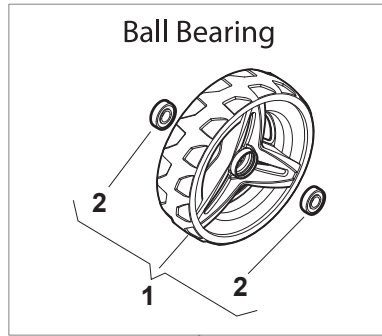

Bushing - Ø180

Ball Bearing - Ø180

Bushing - Ø240

Ball Bearing - Ø240

Fig.	Q.ty	Part No	Description	Notes
1	6	112728706/0	Screw	
2	2	381007462/1	Wheel	
3	8	322042064/0	Bushing	
4	2	381007442/1	Wheel	
5	2	381007466/1	Wheel	
6	2	381007445/1	Wheel	
7	2	381007463/1	Wheel	
8	8	119216035/0	Bearing	
9	2	381007448/1	Wheel	
10	2	381007467/1	Wheel	
11	2	381007455/1	Wheel	

Ball Bearing Ø200 - Wheels NTD

Ball Bearing Ø280 - Wheels NTD

Fig.	Q.ty	Part No	Description	Notes
1	8	119216035/0	Bearing	
2	4	381007416/2	Wheel	
4	2	381007417/2	Wheel	

DELTA Wheel (Pierced) - Ø 200

DELTA Wheel - Ø 280