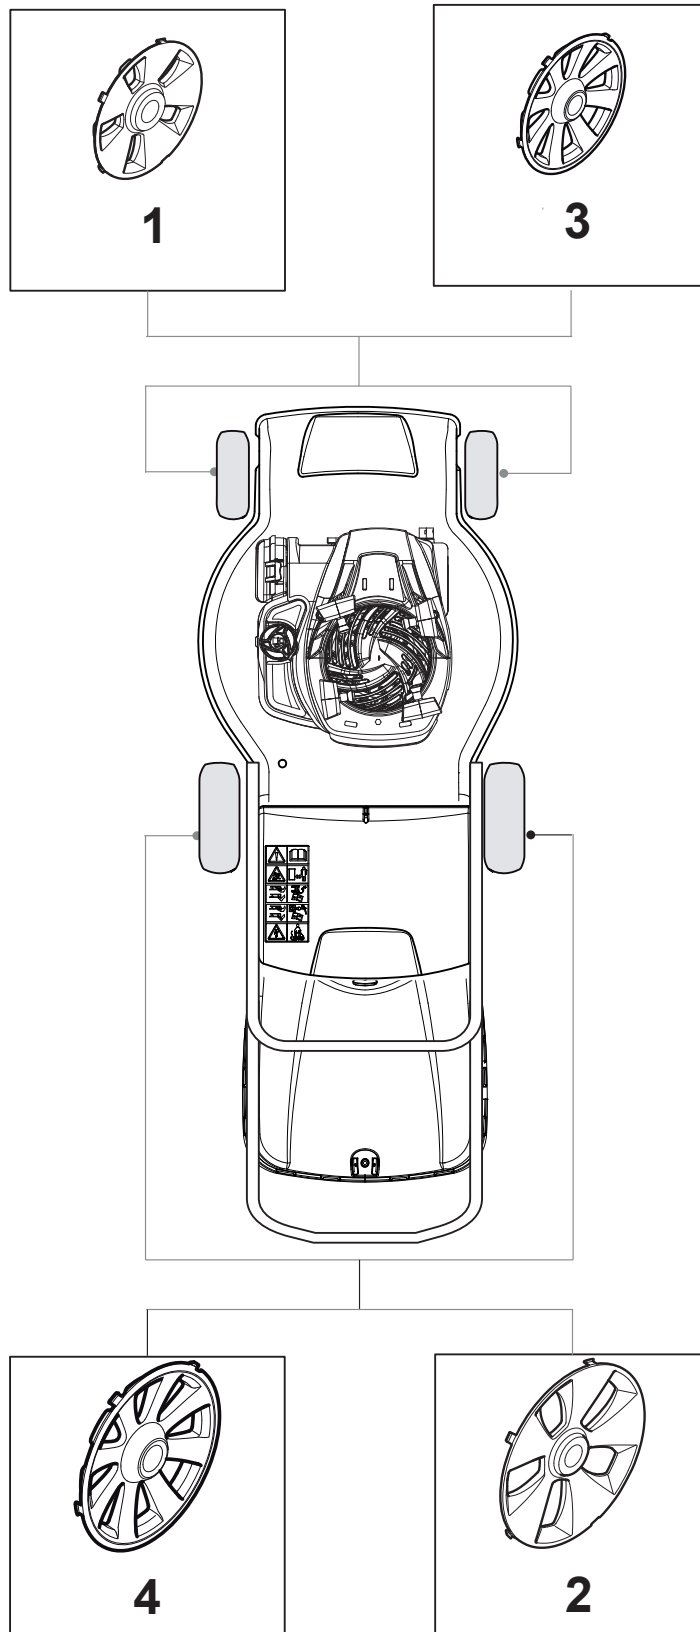

Fig.	Q.ty	Part No	Description	Notes
1	2	322110643/0	Hub Cap Grey	Grey
2	2	322110644/0	Hub Cap Grey	Grey
3	2	322110645/0	Hub Cap Grey	Grey
4	2	322110646/0	Hub Cap Grey	Grey