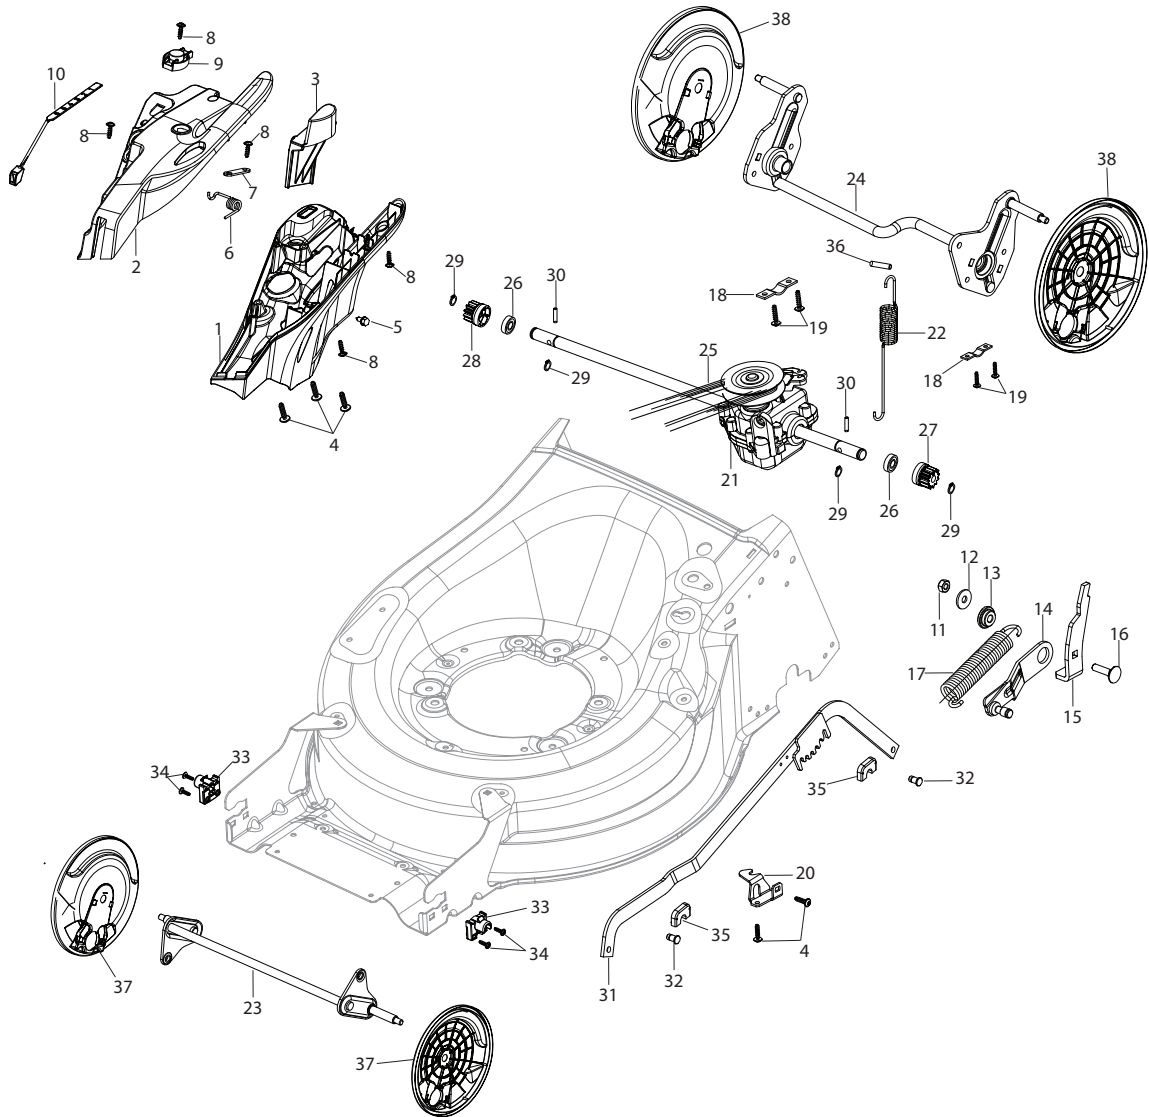

THIS INFORMATION IS NOT INTENDED FOR SALE OR RESALE, AND THIS NOTICE MUST REMAIN ON ALL COPIES.

Fig.	Q.ty	Part No	Description	Notes
1	1	322055264/0	Lower Cover	
2	1	322055265/0	Upper Cover	
3	1	322602026/0	Button	
4	5	112728699/0	Screw	
5	1	125943004/0	Screw	
7	1	322981471/1	Plate	
6	1	122450477/0	Spring	
8	5	112728697/0	Screw	
9	1	322602027/0	Lens	
10	1	322602028/0	Visualizer	
11	1	112154510/0	Nut	
12	1	112523040/0	Washer	
13	1	122517873/0	Pin	
14	1	381003475/0	Lever, Height Adjustment	
15	1	322778475/0	Bracket	
16	1	112815270/0	Screw	
17	1	122450480/0	Spring	
18	2	322545152/0	Plate	
19	4	112728698/0	Screw	
20	1	322778473/0	Bracket	
21	1	181003114/0	Gear Box	
22	1	122450478/0	Spring	
23	1	381302883/0	Front Wheel Axle	
24	1	381302889/0	Rear Wheel Axle	
25	1	135064100/0	Belt	
26	2	119216035/0	Bearing	
27	1	122570134/0	Left Pinion	
28	1	122570133/0	Right Pinion	
29	4	112608600/0	Seeger	
30	2	122753000/0	Pin	
31	1	381002047/0	Wheels Control Rod	
32	2	122519823/0	Pin	
33	2	322785305/0	Support	
34	4	112728697/0	Screw	
35	2	112436051/0	Plate	
36	1	112645708/0	Pin	
37	2	322600145/0	Protection, Wheel	NOT for Delta Hole wheels
38	2	322600208/0	Protection, Wheel	