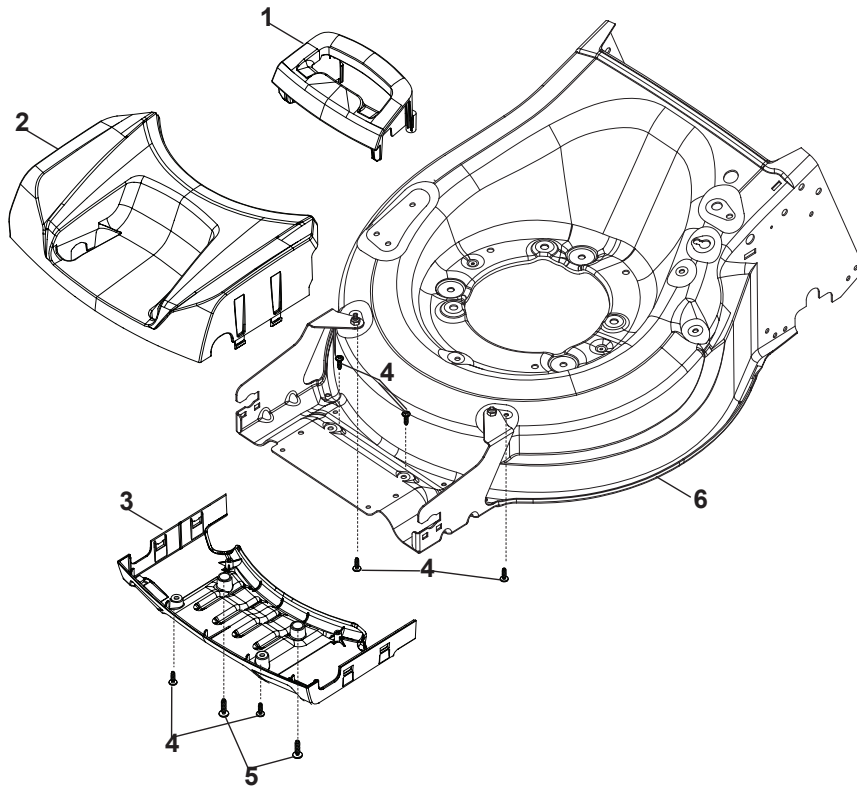

THIS INFORMATION IS NOT INTENDED FOR SALE OR RESALE, AND THIS NOTICE MUST REMAIN ON ALL COPIES.

Fig.	Q.ty	Part No	Description	Notes
1	1	322055262/0	Lower Cover	
2	1	322055263/0	Upper Cover	
3	1	322602026/0	Button	
4	5	112728699/0	Screw	
5	1	125943004/0	Screw	
6	1	122450477/0	Spring	
7	1	322981471/1	Plate	
8	5	112728697/0	Screw	
9	1	322602027/0	Lens	
10	1	322602028/0	Visualizer	
11	1	112154510/0	Nut	
12	1	112523040/0	Washer	
13	1	122517873/0	Pin	
14	1	381003475/0	Lever, Height Adjustment	
15	1	322778475/0	Bracket	
16	1	112815270/0	Screw	
17	1	122450480/0	Spring	
18	2	322545152/0	Plate	
19	4	112728698/0	Screw	
20	1	322778477/0	Support	
21	1	181003116/0	Gear Box	
23	1	381302883/0	Front Wheel Axle	
24	1	381302891/0	Rear Wheel Axle	
25	1	322806647/0	Bracket	
26	2	119216035/0	Bearing	
27	1	122570110/1	Pinion Right	
28	1	122570120/1	Pinion Left	
29	4	112608600/0	Seeger	
30	2	122753000/0	Pin	
31	1	381002047/0	Wheels Control Rod	
32	2	122519820/0	Pin	
33	2	322785305/0	Support	
34	4	112728697/0	Screw	
35	2	112436051/0	Plate	
37	2	322600247/0	Protection, Wheel	
38	2	322600205/1	Protection, Wheel	
39	2	322042068/0	Bushing	
40	2	112521371/0	Washer	
41	2	112523050/0	Washer	
42	1	135064379/0	Belt	
43	5	112728704/1	Screw	
44	1	112674550/0	Screw	
45	2	112154210/0	Nut	
46	1	122671656/0	Washer	
47	2	112792611/0	Screw	
48	2	112689500/0	Screw	
49	1	322806649/0	Bracket	
50	1	322608567/0	Stiffening	
51	2	112735120/0	Screw	
52	1	118390020/0	Conduit Clip Caproeurope	
53	1	381030107/0	Cable, Speed Drive Control	

Fig.	Q.ty	Part No	Description	Notes
54	1	322722802/1	Half-Shell   Starting Block inner-half	for ERGO Handle
54	1	322722807/0	Speed Control Lever Half-Bearing	for PRO Handle
55	1	322722803/0	Half-Shell	
56	2	112728702/0	Screw	
57	1	322399820/0	Knob	
58	2	112728300/0	Screw	
59	1	322319307/1	Lever, Speed Drive Control	
60	1	122601914/0	Pulley	
61	1	122601915/0	Pulley	