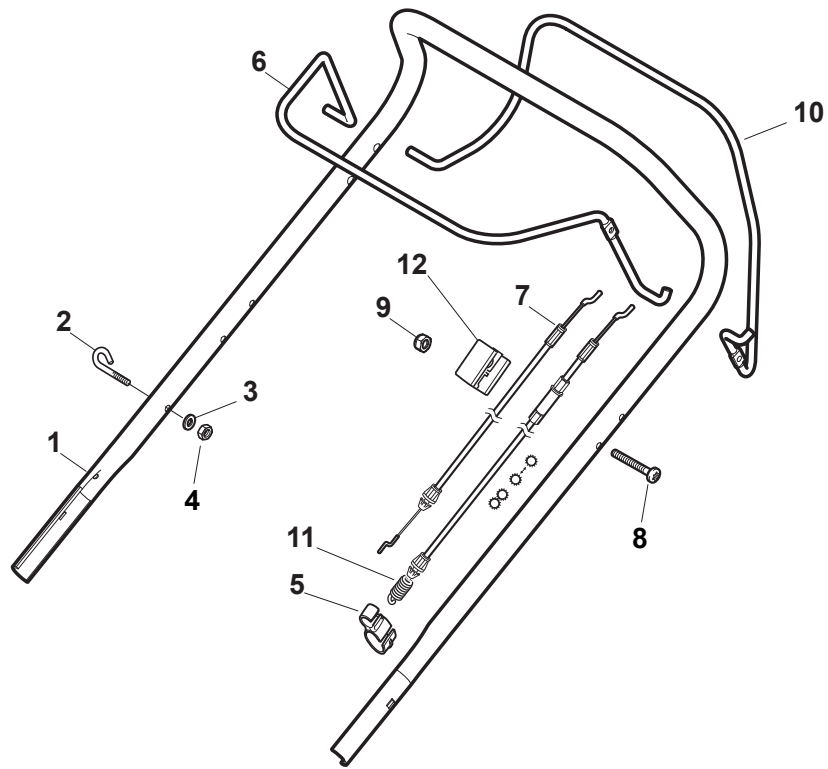

Fig.	Q.ty	Part No	Description	Notes
1	1	381006739/1	Handle, Upper Part	without Sponge
1	1	381006745/1	Handle, Upper Part with sponge handgrip	with Sponge
2	1	122430313/0	Guide Spring	
3	1	112521330/0	Washer	
4	1	112154510/0	Nut	
5	1	118390020/0	Conduit Clip Caproeurope	
6	1	181003363/1	Lever, Engine Brake Black	Black
6	1	381003365/0	Lever, Engine Brake Yellow	Yellow
7	1	181030053/0	Cable, Thread Engine Brake	Handle w/Lever - For B&S 675-750 Engine
7	1	181030053/0	Cable, Thread Engine Brake	Handle w/Knob - For B&S 675
7	1	181030054/0	Cable, Thread Engine Brake	Handle w/Knob - For WBE 140 Engine
7	1	181030054/0	Cable, Thread Engine Brake	Handle w/Lever - For B&S 675E Engine
7	1	181030057/0	Cable, Thread Engine Brake	Handle w/Lever - For B&S 675-750-775 Engine
7	1	181030057/0	Cable, Thread Engine Brake	Handle w/Knob - For B&S 675E
7	1	181030070/0	Cable, Thread Engine Brake	Handle w/Knob - For Honda Engine MP1 55
7	1	181030070/0	Cable, Thread Engine Brake	Handle w/Knob - For WBE0702 Engine
7	1	181030070/0	Cable, Thread Engine Brake	Handle w/Knob - For B&S 625E-850 Engine
7	1	181030087/0	Cable, Thread Engine Brake	Handle w/Knob - For B&S 750-775 Engine
7	1	181030088/0	Cable, Thread Engine Brake	Handle w/Knob - For B&S 550E-625E-675 Engine
7	1	181030088/0	Cable, Thread Engine Brake	Handle w/Knob - For Honda Engine MP1 50
7	1	181030105/0	Cable, Thread Engine Brake	Handle w/Lever - For WBE 140 Engine
7	1	181030106/0	Cable, Thread Engine Brake	Handle w/Lever - For B&S 550E-625E-850 Engine
7	1	181030106/0	Cable, Thread Engine Brake	Handle w/Lever - For WBE0702 Engine
7	1	181030106/0	Cable, Thread Engine Brake	Handle w/Lever - For Honda Engine
8	1	112727788/0	Screw	
9	1	112154510/0	Nut	
10	1	181003364/0	Drive Control Lever	Black
10	1	381003366/0	Lever, Driving Yellow	Yellow
11	1	381030104/0	Clutch Cable	
12	1	181005537/0	Throttle Cable	for Handle with Knob
12	1	181005539/0	Throttle Cable	for Handle with Lever