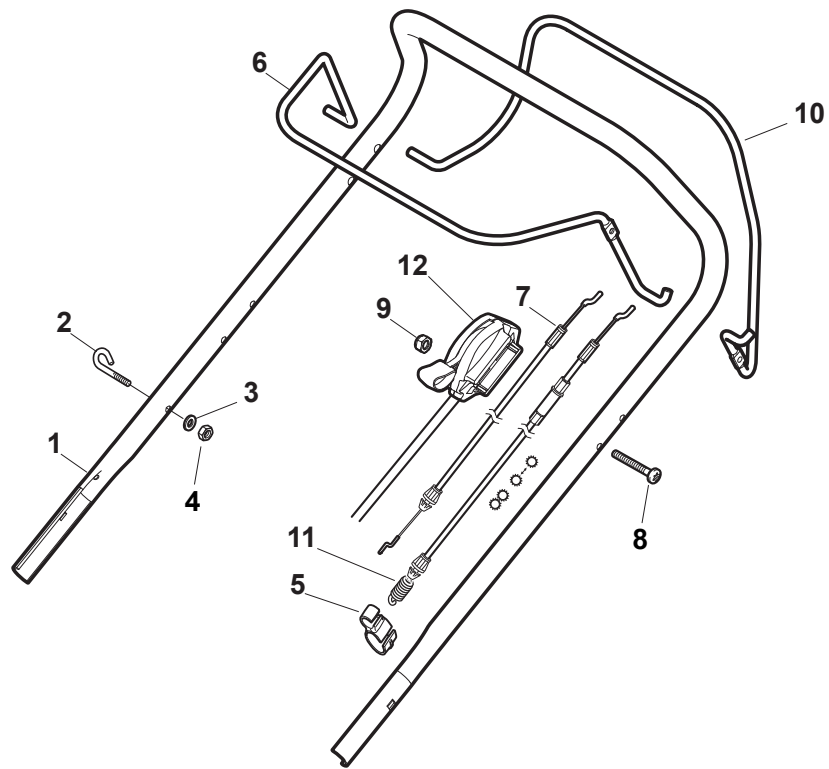

Fig.	Q.ty	Part No	Description	Notes
1	1	381006745/1	Handle, Upper Part with sponge handgrip	with Sponge
1	1	381006739/1	Handle, Upper Part	without Sponge
2	1	122430313/0	Guide Spring	
3	1	112521330/0	Washer	
4	1	112154510/0	Nut	
5	1	118390020/0	Conduit Clip Caproeurope	
6	1	181003363/1	Lever, Engine Brake Black	Black
6	1	381003365/0	Lever, Engine Brake Yellow	Yellow
7	1	181030087/0	Cable, Thread Engine Brake	Handle w/Knob - For B&S 775 IS
7	1	181030057/0	Cable, Thread Engine Brake	Handle w/Lever - For B&S 775 IS
8	1	112727783/0	Screw	
9	1	112154510/0	Nut	
10	1	181003364/0	Drive Control Lever	Black
10	1	381003366/0	Lever, Driving Yellow	Yellow
11	1	381030104/0	Clutch Cable	
12	1	322551640/0	Plate	

Fig.	Q.ty	Part No	Description	Notes
1	1	381006745/1	Handle, Upper Part with sponge handgrip	with Sponge
1	1	381006739/1	Handle, Upper Part	without Sponge
2	1	122430313/0	Guide Spring	
3	1	112521330/0	Washer	
4	1	112154510/0	Nut	
5	1	118390020/0	Conduit Clip Caproeurop	
6	1	181003363/1	Lever, Engine Brake Black	Black
6	1	381003365/0	Lever, Engine Brake Yellow	Yellow
7	1	181030087/0	Cable, Thread Engine Brake	Handle w/Knob - For B&S 775 IS
7	1	181030057/0	Cable, Thread Engine Brake	Handle w/Lever - For B&S 775 IS
8	1	112727783/0	Screw	
9	1	112154510/0	Nut	
10	1	181003364/0	Drive Control Lever	Black
10	1	381003366/0	Lever, Driving Yellow	Yellow
11	1	381030104/0	Clutch Cable	
12	1	181005537/0	Throttle Cable	for Handle with Knob
12	1	181005539/0	Throttle Cable	for Handle with Lever