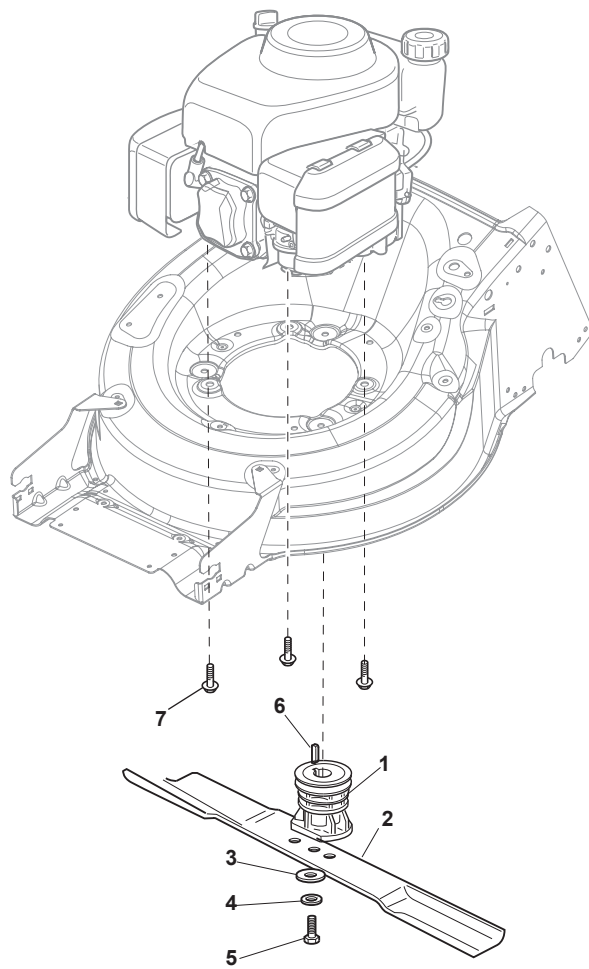

Fig.	Q.ty	Part No	Description	Notes
54	1	322722802/1	Half-Shell   Starting Block inner-half	for ERGO Handle
54	1	322722807/0	Speed Control Lever Half-Bearing	for PRO Handle
55	1	322722803/0	Half-Shell	
56	2	112728702/0	Screw	
57	1	322399820/0	Knob	
58	2	112728300/0	Screw	
59	1	322319307/1	Lever, Speed Drive Control	
60	1	122601914/0	Pulley	
61	1	122601915/0	Pulley	

Fig.	Q.ty	Part No	Description	Notes
1	2	322110643/0	Hub Cap Grey	Grey
2	2	322110644/0	Hub Cap Grey	Grey
3	2	322110645/0	Hub Cap Grey	Grey
4	2	322110646/0	Hub Cap Grey	Grey

Fig.	Q.ty	Part No	Description	Notes
1	1	381005195/0	Bracket-Rh	
2	1	381005197/0	Bracket-Lh	
3	6	112727801/0	Screw	
4	2	322545213/0	Plate	
5	1	322600310/0	Rear door	Not for TR/E models
6	1	322108316/0	Conveyor	
7	6	112728699/0	Screw	
8	1	322060271/0	Carter Mulching	
9	2	112728530/0	Screw	
10	2	112154510/0	Nut	
11	2	112815200/0	Screw	
12	2	112521330/0	Washer	
13	1	119035000/0	Or Ring	
14	1	112728697/0	Screw	
15	1	322034002/0	Washing Connection	
16	1	322140246/0	Deflector	
17	1	112645708/0	Pin	

Fig.	Q.ty	Part No	Description	Notes
1	1	122465607/3	Hub With Pulley, Crankshaft Ø 22.2	
2	1	181004409/0	Mulching Blade	
3	1	112508125/0	Elastic Washer	
4	1	112523080/0	Washer	
5	1	112735698/0	Screw	
6	1	112139100/0	Feather, Crankshaft Ø 22,2	
7	2	112691700/0	Screw	for B&S 675EX-750EX (MP1 50) and 850E
7	3	112692050/0	Screw	for B&S 750EX (MP1 55)
8	1	112521350/0	Washer	
9	3	112154210/0	Nut	
10	1	322170964/0	Protection	
11	3	122170835/0	Spacer	
12	1	112691700/0	Screw	for B&S 750EX
12	1	112692050/0	Screw	for B&S 675EX and 850E