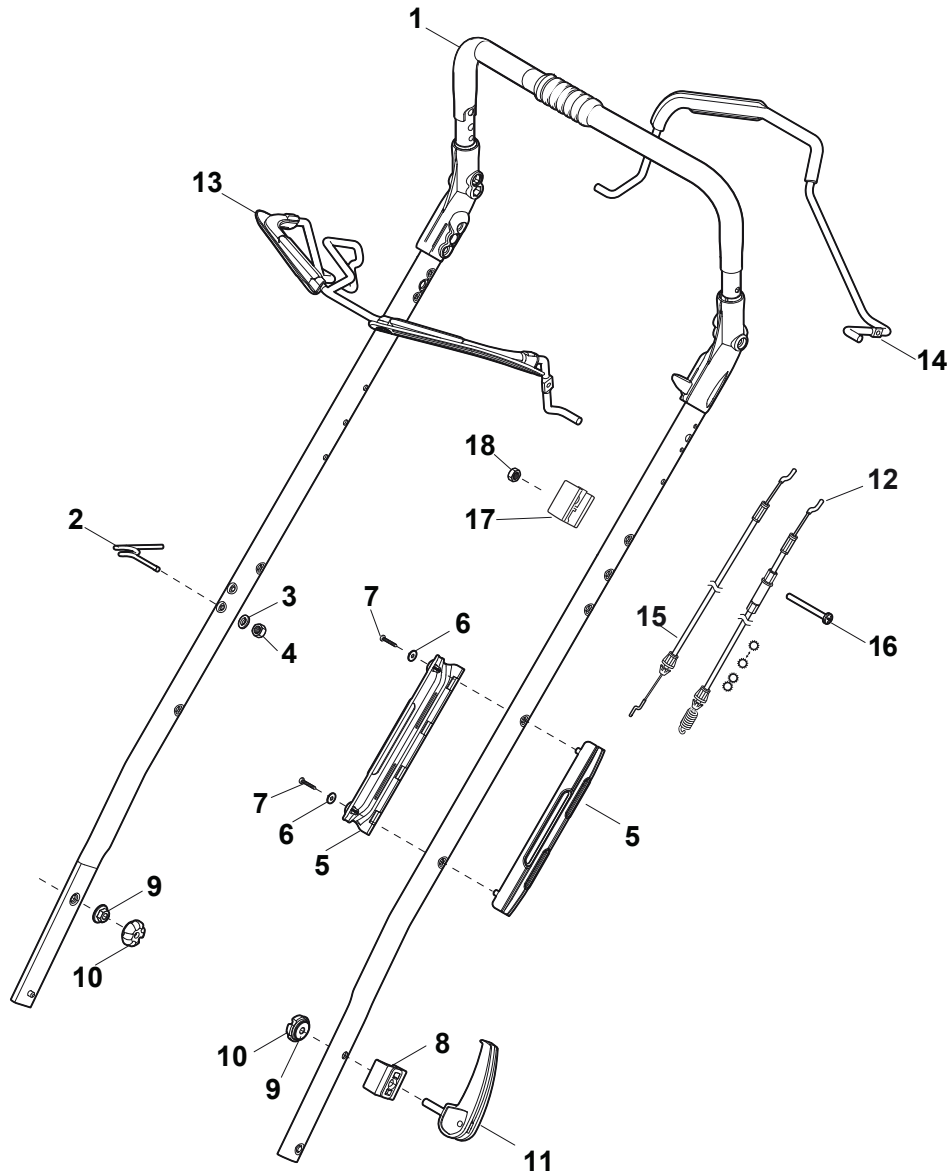

Fig.	Q.ty	Part No	Description	Notes
54	1	322722802/1	Half-Shell   Starting Block inner-half	for ERGO Handle
54	1	322722807/0	Speed Control Lever Half-Bearing	for PRO Handle
55	1	322722803/0	Half-Shell	
56	2	112728702/0	Screw	
57	1	322399820/0	Knob	
58	2	112728300/0	Screw	
59	1	322319307/1	Lever, Speed Drive Control	
60	1	122601914/0	Pulley	
61	1	122601915/0	Pulley	

Fig.	Q.ty	Part No	Description	Notes
1	1	381006745/1	Handle, Upper Part with sponge handgrip	with Sponge
1	1	381006739/1	Handle, Upper Part	without Sponge
2	1	122430313/0	Guide Spring	
3	1	112521330/0	Washer	
4	1	112154510/0	Nut	
5	1	118390020/0	Conduit Clip Caproeurop	
6	1	181003363/1	Lever, Engine Brake Black	Black
6	1	381003365/0	Lever, Engine Brake Yellow	Yellow
7	1	181030087/0	Cable, Thread Engine Brake	Handle w/Knob - For B&S 775 IS
7	1	181030057/0	Cable, Thread Engine Brake	Handle w/Lever - For B&S 775 IS
8	1	112727783/0	Screw	
9	1	112154510/0	Nut	
10	1	181003364/0	Drive Control Lever	Black
10	1	381003366/0	Lever, Driving Yellow	Yellow
11	1	381030104/0	Clutch Cable	
12	1	181005537/0	Throttle Cable	for Handle with Knob
12	1	181005539/0	Throttle Cable	for Handle with Lever

Fig.	Q.ty	Part No	Description	Notes
1	1	381007559/0	Handle, Upper Part	Black
2	1	122430313/0	Guide Spring	
3	1	112521330/0	Washer	
4	1	112154510/0	Nut	
5	2	322806644/0	Protection	
6	4	112523000/1	Washer	
7	4	112727812/0	Screw	
8	2	322680017/0	Washer	
9	2	122131750/0	Nut	
10	2	322399835/0	Knob	
11	1	381003253/0	Handle	Black
12	1	381030108/0	Clutch Cable	
13	1	181003437/0	Lever, Engine Brake Black	
14	1	181003438/0	Drive Control Lever	
15	1	181030057/0	Cable, Thread Engine Brake	for B&S 675 Series
15	1	181030087/0	Cable, Thread Engine Brake	for B&S 750-750Es-775IS Series
15	1	181030070/0	Cable, Thread Engine Brake	for HONDA - B&S 625-850 - GGP 160cc
16	1	112727784/0	Screw	
17	1	322551639/0	Fixed Plate	
18	1	112154510/0	Nut	