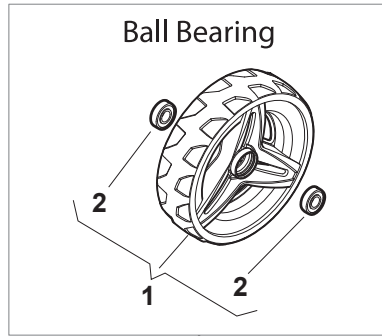

DELTA Wheel (Pierced) - Ø 200

DELTA Wheel - Ø 280

MP1 554 WSVE

WBH Petrol Steel **Wheels and Hub Caps**

Issue 11 - 2015

Fig.	Q.ty	Part No	Description	Notes
1	2	381007477/0	Wheel	
2	8	119216035/0	Bearing	
3	2	322110640/0	Hub Cap Grey	
4	2	381007478/1	Wheel