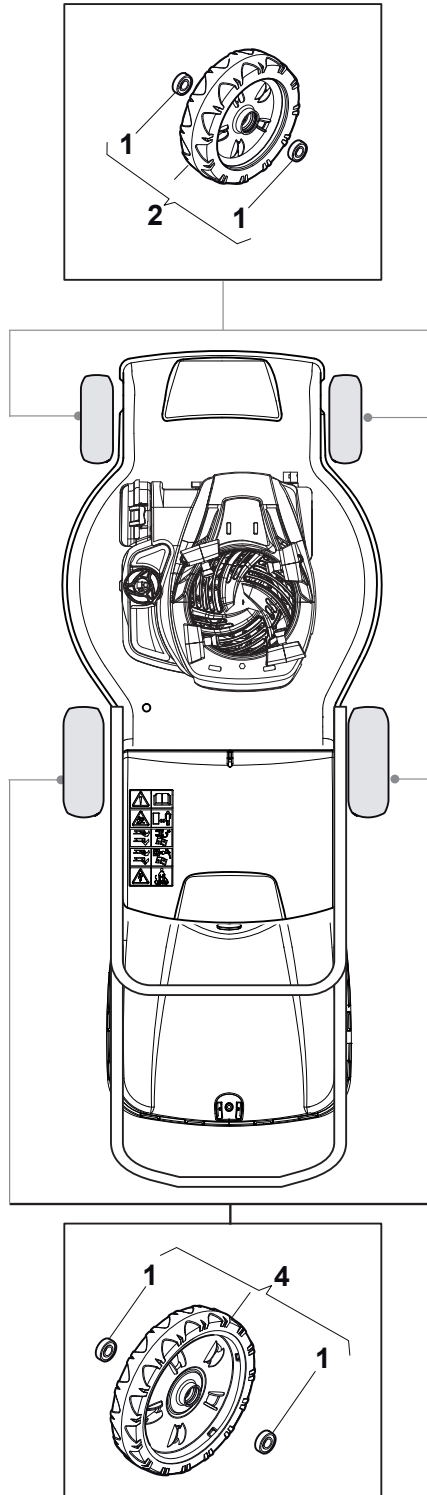

Ball Bearing Ø200 - Wheels NTD

Ball Bearing Ø280 - Wheels NTD

Fig.	Q.ty	Part No	Description	Notes
1	8	119216035/0	Bearing	
2	4	381007416/2	Wheel	
4	2	381007417/2	Wheel