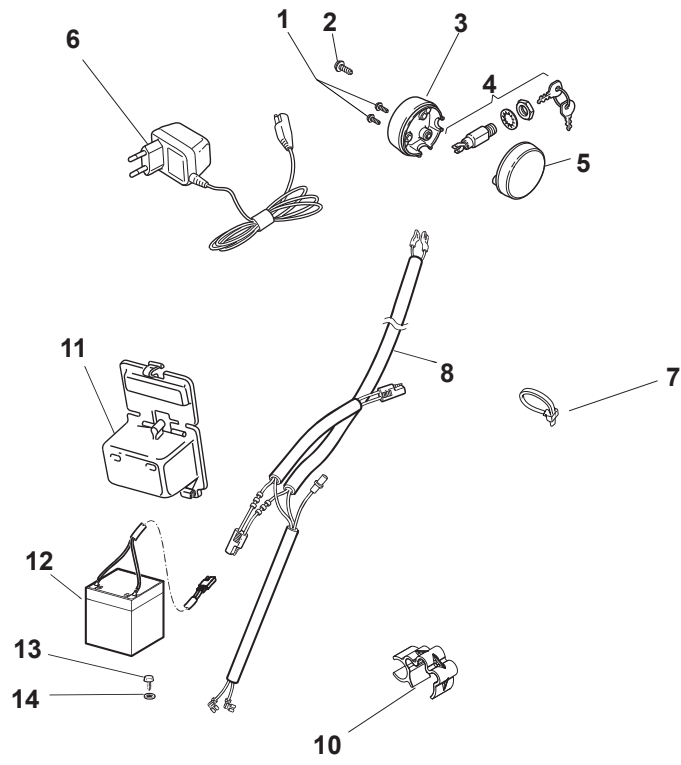

Fig.	Q.ty	Part No	Description	Notes
1	1	381007559/0	Handle, Upper Part	Black
2	1	122430313/0	Guide Spring	
3	1	112521330/0	Washer	
4	1	112154510/0	Nut	
5	2	322806644/0	Protection	
6	4	112523000/1	Washer	
7	4	112727812/0	Screw	
8	2	322680017/0	Washer	
9	2	122131750/0	Nut	
10	2	322399835/0	Knob	
11	1	381003253/0	Handle	Black
12	1	381030108/0	Clutch Cable	
13	1	181003437/0	Lever, Engine Brake Black	
14	1	181003438/0	Drive Control Lever	
15	1	181030057/0	Cable, Thread Engine Brake	for B&S 675 Series
15	1	181030087/0	Cable, Thread Engine Brake	for B&S 750-750Es-775IS Series
15	1	181030070/0	Cable, Thread Engine Brake	for HONDA - B&S 625-850 - GGP 160cc
16	1	112727786/0	Screw	
17	1	112154510/0	Nut	
18	1	181005540/0	Throttle Cable	

Fig.	Q.ty	Part No	Description	Notes
1	2	112728702/0	Screw	
2	1	112728691/0	Screw	
3	1	322722801/0	Starting Block Outer Half-Bearing	
4	1	118450051/0	Switch	
5	1	322722800/0	Starting Block Inner Half-Bearing	
6	1	118204120/0	Battery Charger	CE plug
6	1	118204136/0	Battery Charger	CE plugg with B&S 775 IS
6	1	118204121/0	Battery Charger	Uk plug
7	1	133320015/0	Fastpoint Clamp Art.0377.Aa00	
8	1	118204196/0	Electric Start Wire	For B&S Engines
10	1	118390021/0	Conduit Clip	
11	1	322109533/0	Battery Holder	
12	1	118120052/0	Battery	
13	1	112728706/0	Screw	
14	1	325160039/0	Spacer	