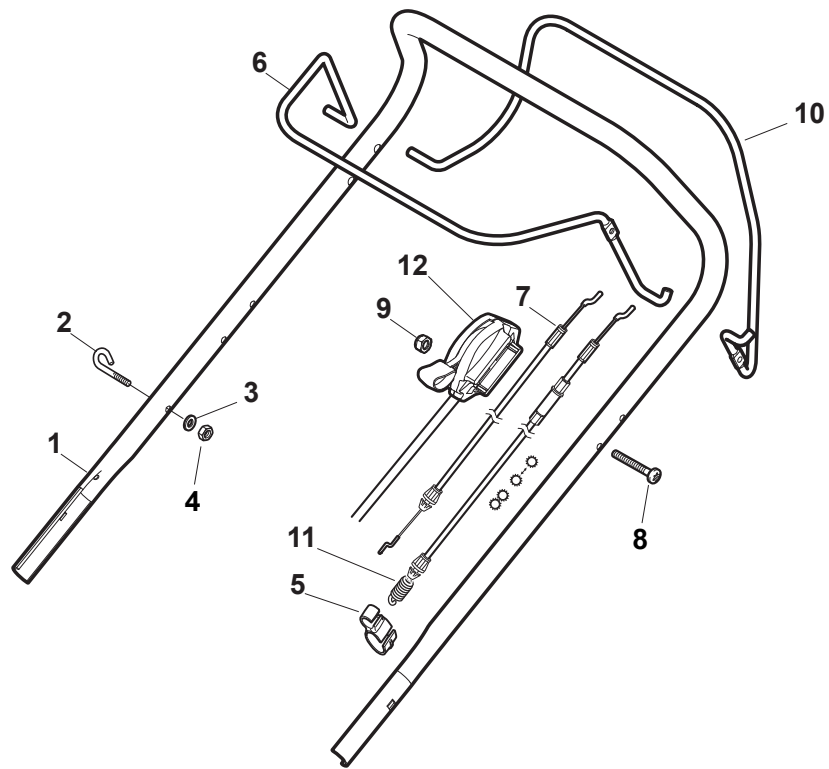

Fig.	Q.ty	Part No	Description	Notes
1	1	381006785/0	Handle Lower Part	Black
2	2	112819110/0	Screw	
3	2	122671651/0	Washer	
4	2	122399900/0	Knob	
5	2	112293200/0	Nut	
6	2	112818900/0	Screw	
8	2	112155000/0	Nut	
9	2	112521350/0	Washer	
10	2	112369500/0	Elastic Washer	
11	2	112760605/0	Screw	
12	1	381008730/0	Outfit	Black

# MP1 554 WSVE

WBH Petrol Steel Handle, Lower Part

Issue 11 - 2015

Fig.	Q.ty	Part No	Description	Notes
1	1	381007563/0	Lower handle	
2	4	122131750/0	Nut	
3	4	322399835/0	Knob	
4	4	322680016/0	Washer	
5	2	381103350/0	Handle	Black
6	2	381003253/0	Handle	Black