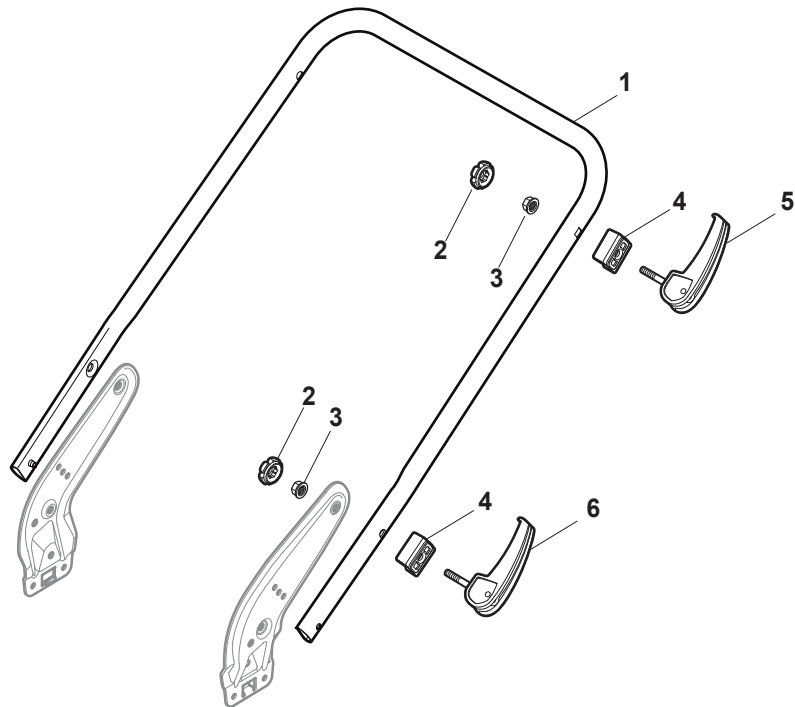

Fig.	Q.ty	Part No	Description	Notes
54	1	322722802/1	Half-Shell   Starting Block inner-half	for ERGO Handle
54	1	322722807/0	Speed Control Lever Half-Bearing	for PRO Handle
55	1	322722803/0	Half-Shell	
56	2	112728702/0	Screw	
57	1	322399820/0	Knob	
58	2	112728300/0	Screw	
59	1	322319307/1	Lever, Speed Drive Control	
60	1	122601914/0	Pulley	
61	1	122601915/0	Pulley	

Fig.	Q.ty	Part No	Description	Notes
1	1	322500113/0	Front Combi	
2	6	112728697/0	Screw	
3	2	112728699/0	Screw	
4	1	322055524/0	Insert	
5	1	322226217/0	Mask, Red	
6	1	322393742/0	Handle	
7	1	381004778/0	Red Deck	

Fig.	Q.ty	Part No	Description	Notes
1	1	381006785/0	Handle Lower Part	Black
2	2	112819110/0	Screw	
3	2	122671651/0	Washer	
4	2	122399900/0	Knob	
5	2	112293200/0	Nut	
6	2	112818900/0	Screw	
8	2	112155000/0	Nut	
9	2	112521350/0	Washer	
10	2	112369500/0	Elastic Washer	
11	2	112760605/0	Screw	
12	1	381008730/0	Outfit	Black