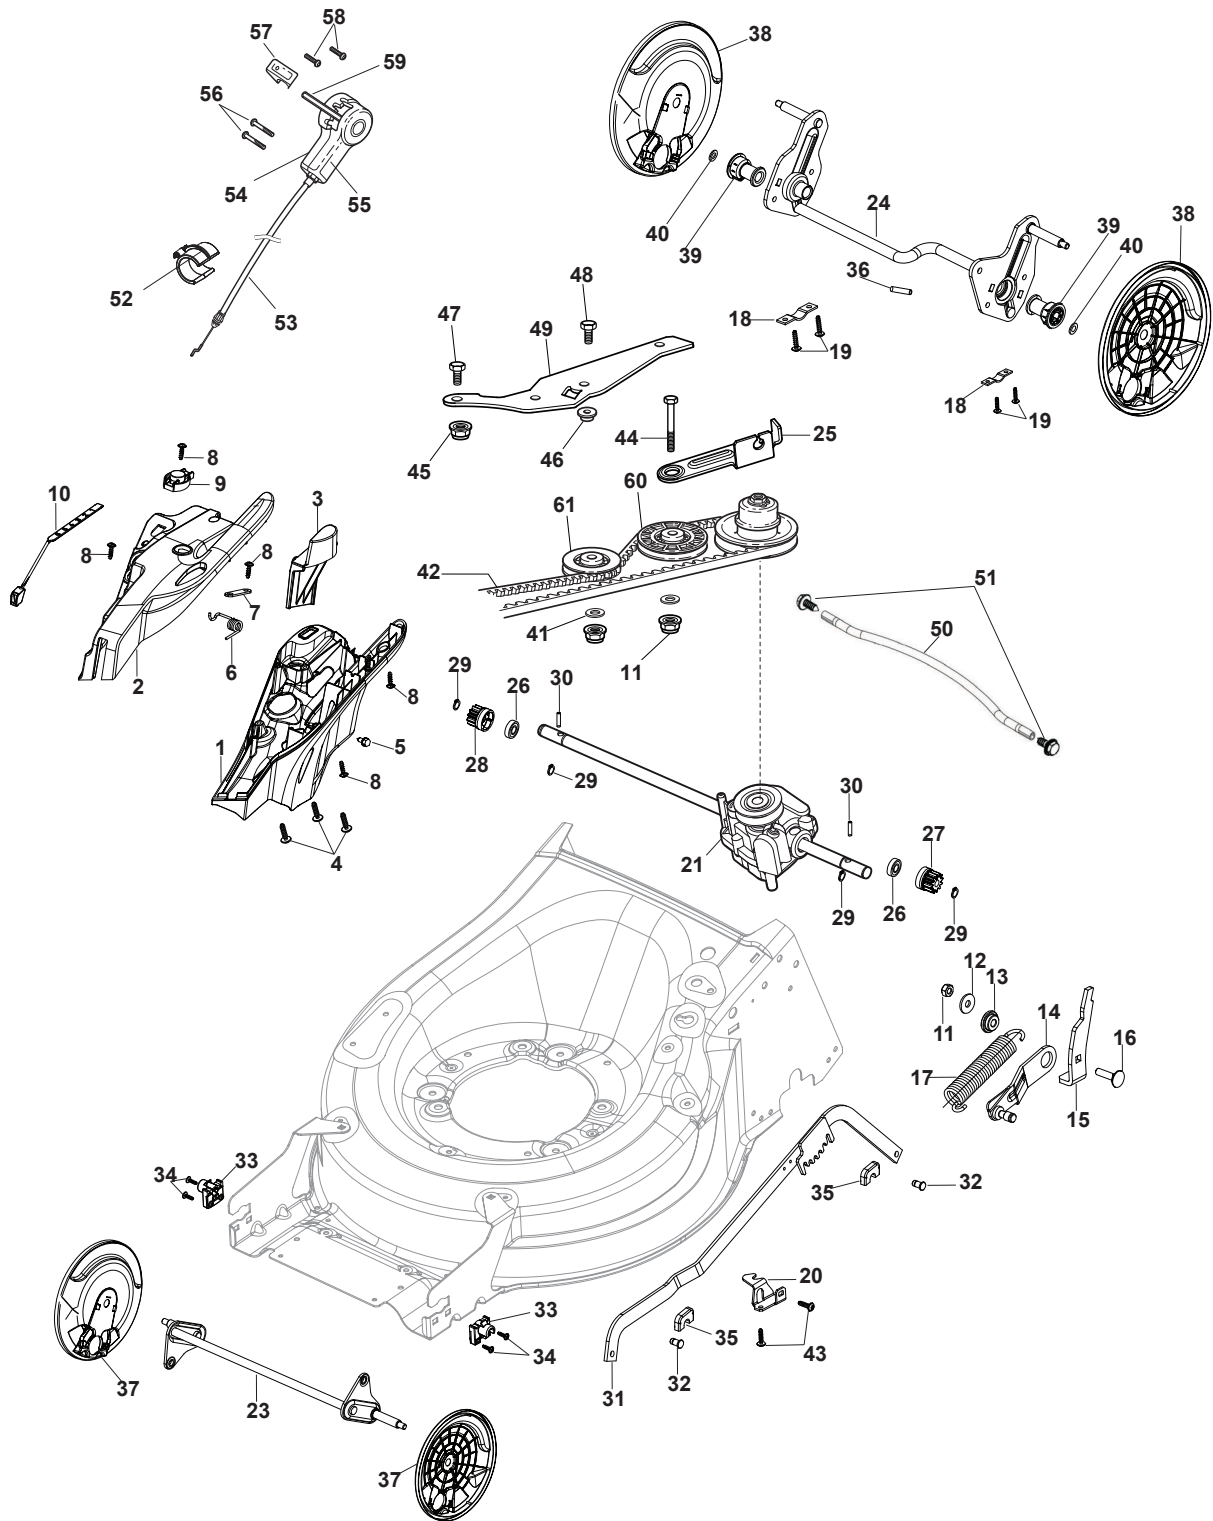

THIS INFORMATION IS NOT INTENDED FOR SALE OR RESALE, AND THIS NOTICE MUST REMAIN ON ALL COPIES.

Fig.	Q.ty	Part No	Description	Notes
1	1	322055262/0	Lower Cover	
2	1	322055263/0	Upper Cover	
3	1	322602026/0	Button	
4	5	112728699/0	Screw	
5	1	125943004/0	Screw	
6	1	122450477/0	Spring	
7	1	322981471/1	Plate	
8	5	112728697/0	Screw	
9	1	322602027/0	Lens	
10	1	322602028/0	Visualizer	
11	1	112154510/0	Nut	
12	1	112523040/0	Washer	
13	1	122517873/0	Pin	
14	1	381003475/0	Lever, Height Adjustment	
15	1	322778475/0	Bracket	
16	1	112815270/0	Screw	
17	1	122450480/0	Spring	
18	2	322545152/0	Plate	
19	4	112728698/0	Screw	
20	1	322778477/0	Support	
21	1	181003116/0	Gear Box	
23	1	381302883/0	Front Wheel Axle	
24	1	381302891/0	Rear Wheel Axle	
25	1	322806647/0	Bracket	
26	2	119216035/0	Bearing	
27	1	122570110/1	Pinion Right	
28	1	122570120/1	Pinion Left	
29	4	112608600/0	Seeger	
30	2	122753000/0	Pin	
31	1	381002047/0	Wheels Control Rod	
32	2	122519820/0	Pin	
33	2	322785305/0	Support	
34	4	112728697/0	Screw	
35	2	112436051/0	Plate	
37	2	322600247/0	Protection, Wheel	
38	2	322600205/1	Protection, Wheel	
39	2	322042068/0	Bushing	
40	2	112521371/0	Washer	
41	2	112523050/0	Washer	
42	1	135064379/0	Belt	
43	5	112728704/1	Screw	
44	1	112674550/0	Screw	
45	2	112154210/0	Nut	
46	1	122671656/0	Washer	
47	2	112792611/0	Screw	
48	2	112689500/0	Screw	
49	1	322806649/0	Bracket	
50	1	322608567/0	Stiffening	
51	2	112735120/0	Screw	
52	1	118390020/0	Conduit Clip Caproeurope	
53	1	381030107/0	Cable, Speed Drive Control	

Fig.	Q.ty	Part No	Description	Notes
54	1	322722802/1	Half-Shell   Starting Block inner-half	for ERGO Handle
54	1	322722807/0	Speed Control Lever Half-Bearing	for PRO Handle
55	1	322722803/0	Half-Shell	
56	2	112728702/0	Screw	
57	1	322399820/0	Knob	
58	2	112728300/0	Screw	
59	1	322319307/1	Lever, Speed Drive Control	
60	1	122601914/0	Pulley	
61	1	122601915/0	Pulley	