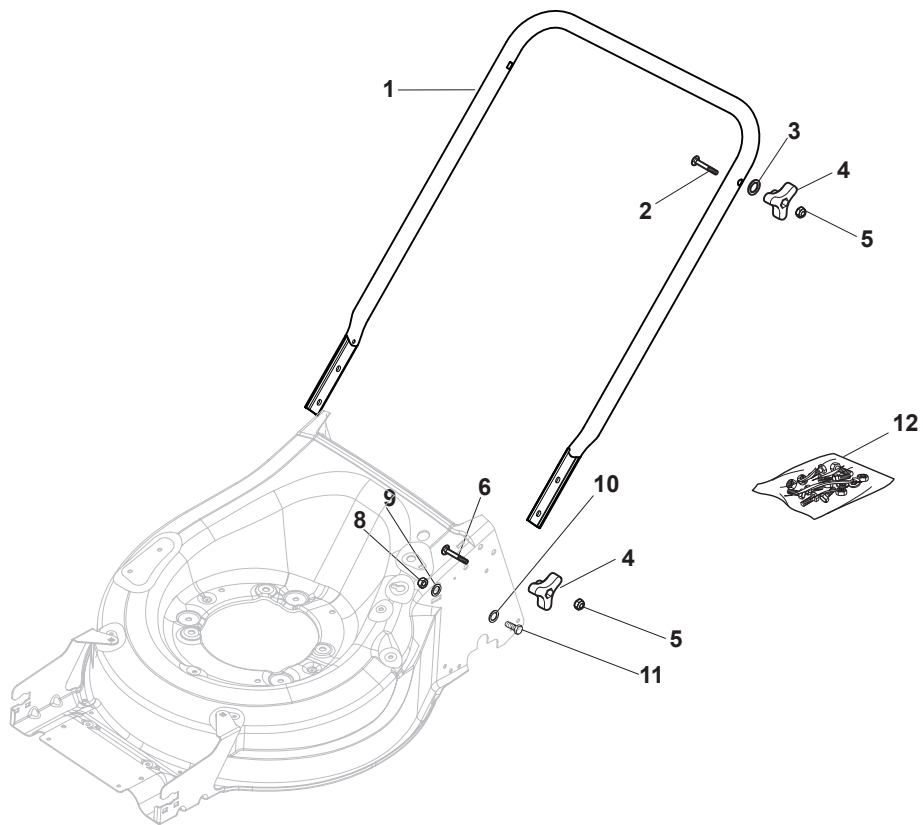

Fig.	Q.ty	Part No	Description	Notes
54	1	322722802/1	Half-Shell   Starting Block inner-half	for ERGO Handle
54	1	322722807/0	Speed Control Lever Half-Bearing	for PRO Handle
55	1	322722803/0	Half-Shell	
56	2	112728702/0	Screw	
57	1	322399820/0	Knob	
58	2	112728300/0	Screw	
59	1	322319307/1	Lever, Speed Drive Control	
60	1	122601914/0	Pulley	
61	1	122601915/0	Pulley	

Fig.	Q.ty	Part No	Description	Notes
1	1	322500113/0	Front Combi	
2	6	112728697/0	Screw	
3	2	112728699/0	Screw	
4	1	322055524/0	Insert	
5	1	322226217/0	Mask, Red	
6	1	322393742/0	Handle	
7	1	381004778/0	Red Deck	

Fig.	Q.ty	Part No	Description	Notes
1	1	381006785/0	Handle Lower Part	Black
2	2	112819110/0	Screw	
3	2	122671651/0	Washer	
4	2	122399900/0	Knob	
5	2	112293200/0	Nut	
6	2	112818900/0	Screw	
8	2	112155000/0	Nut	
9	2	112521350/0	Washer	
10	2	112369500/0	Elastic Washer	
11	2	112760605/0	Screw	
12	1	381008730/0	Outfit	Black