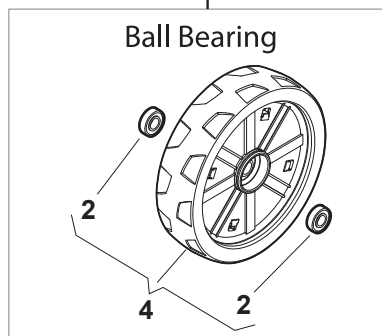

Bushing - Ø180

Ball Bearing - Ø180

Bushing - Ø240

Ball Bearing - Ø240

Fig.	Q.ty	Part No	Description	Notes
1	6	112728706/0	Screw	
2	2	381007462/1	Wheel	
3	8	322042064/0	Bushing	
4	2	381007442/1	Wheel	
5	2	381007466/1	Wheel	
6	2	381007445/1	Wheel	
7	2	381007463/1	Wheel	
8	8	119216035/0	Bearing	
9	2	381007448/1	Wheel	
10	2	381007467/1	Wheel	
11	2	381007455/1	Wheel	

Ball Bearing Ø200 - Wheels NTD

Ball Bearing Ø280 - Wheels NTD

Fig.	Q.ty	Part No	Description	Notes
1	8	119216035/0	Bearing	
2	4	381007416/2	Wheel	
4	2	381007417/2	Wheel	

### DELTA Wheel (Pierced) - Ø 200