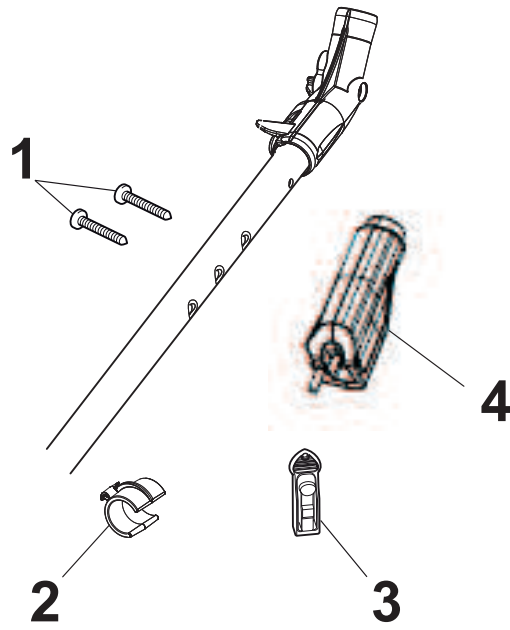

Fig.	Q.ty	Part No	Description	Notes
1	1	381007559/0	Handle, Upper Part	Black
2	1	122430313/0	Guide Spring	
3	1	112521330/0	Washer	
4	1	112154510/0	Nut	
5	2	322806644/0	Protection	
6	4	112523000/1	Washer	
7	4	112727812/0	Screw	
8	2	322680017/0	Washer	
9	2	122131750/0	Nut	
10	2	322399835/0	Knob	
11	1	381003253/0	Handle	Black
12	1	381030108/0	Clutch Cable	
13	1	181003437/0	Lever, Engine Brake Black	
14	1	181003438/0	Drive Control Lever	
15	1	181030057/0	Cable, Thread Engine Brake	for B&S 675 Series
15	1	181030087/0	Cable, Thread Engine Brake	for B&S 750-750Es-775IS Series
15	1	181030070/0	Cable, Thread Engine Brake	for HONDA - B&S 625-850 - GGP 160cc
16	1	112727786/0	Screw	
17	1	112154510/0	Nut	
18	1	181005540/0	Throttle Cable	

Fig.	Q.ty	Part No	Description	Notes
1	2	112728702/0	Screw	
2	1	112728691/0	Screw	
3	1	322722801/0	Starting Block Outer Half-Bearing	
4	1	118450051/0	Switch	
5	1	322722800/0	Starting Block Inner Half-Bearing	
6	1	118204120/0	Battery Charger	CE plug
6	1	118204136/0	Battery Charger	CE plugg with B&S 775 IS
6	1	118204121/0	Battery Charger	Uk plug
7	1	133320015/0	Fastpoint Clamp Art.0377.Aa00	
8	1	118204196/0	Electric Start Wire	For B&S Engines
10	1	118390021/0	Conduit Clip	
11	1	322109533/0	Battery Holder	
12	1	118120052/0	Battery	
13	1	112728706/0	Screw	
14	1	325160039/0	Spacer	

Fig.	Q.ty	Part No	Description	Notes
1	1	112728702/0	Screw	without Varietor
1	1	112728300/0	Screw	with Varietor
2	1	133320022/0	Fastpoint Clamp Art.0384.Aa01	
3	1	322076570/1	Battery Safety Key	
4	1	381600400/0	Switch	

Bushing - Ø180

Ball Bearing - Ø180

Bushing - Ø240

Ball Bearing - Ø240

Fig.	Q.ty	Part No	Description	Notes
1	6	112728706/0	Screw	
2	2	381007462/1	Wheel	
3	8	322042064/0	Bushing	
4	2	381007442/1	Wheel	
5	2	381007466/1	Wheel	
6	2	381007445/1	Wheel	
7	2	381007463/1	Wheel	
8	8	119216035/0	Bearing	
9	2	381007448/1	Wheel	
10	2	381007467/1	Wheel	
11	2	381007455/1	Wheel	