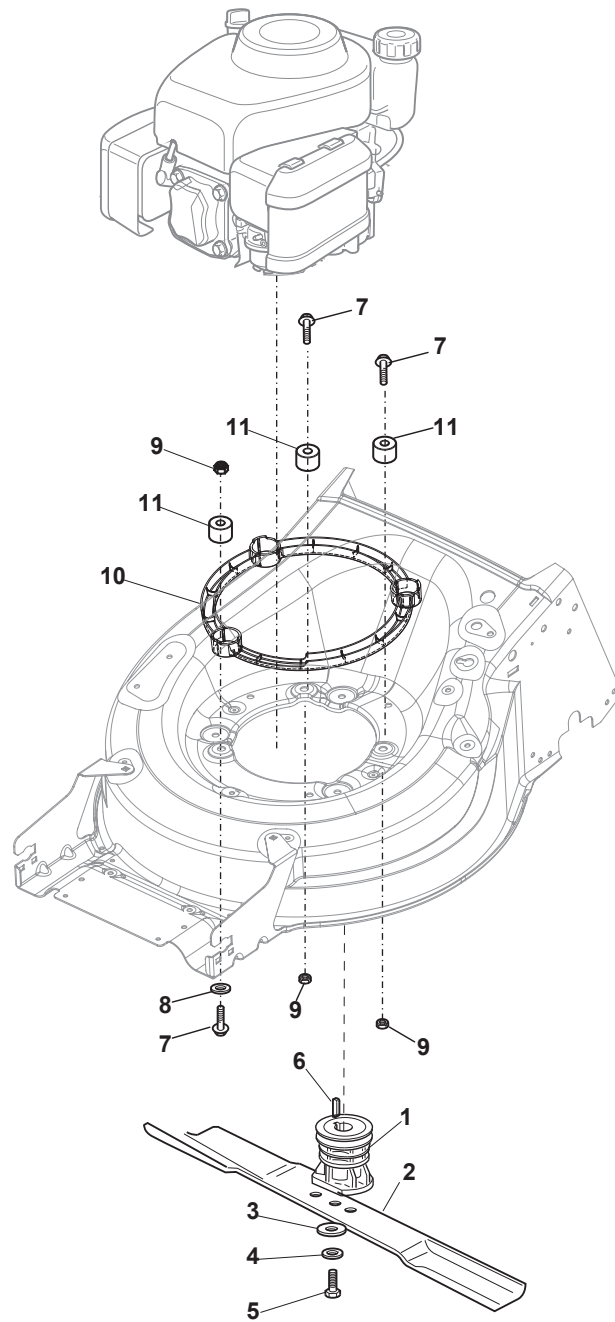

Fig.	Q.ty	Part No	Description	Notes
54	1	322722802/1	Half-Shell   Starting Block inner-half	for ERGO Handle
54	1	322722807/0	Speed Control Lever Half-Bearing	for PRO Handle
55	1	322722803/0	Half-Shell	
56	2	112728702/0	Screw	
57	1	322399820/0	Knob	
58	2	112728300/0	Screw	
59	1	322319307/1	Lever, Speed Drive Control	
60	1	122601914/0	Pulley	
61	1	122601915/0	Pulley	

Fig.	Q.ty	Part No	Description	Notes
1	2	322110643/0	Hub Cap Grey	Grey
2	2	322110644/0	Hub Cap Grey	Grey
3	2	322110645/0	Hub Cap Grey	Grey
4	2	322110646/0	Hub Cap Grey	Grey

Fig.	Q.ty	Part No	Description	Notes
1	1	381005195/0	Bracket-Rh	
2	1	381005197/0	Bracket-Lh	
3	6	112727801/0	Screw	
4	2	322545213/0	Plate	
5	1	322600310/0	Rear door	Not for TR/E models
6	1	322108316/0	Conveyor	
7	6	112728699/0	Screw	
8	1	322060271/0	Carter Mulching	
9	2	112728530/0	Screw	
10	2	112154510/0	Nut	
11	2	112815200/0	Screw	
12	2	112521330/0	Washer	
13	1	119035000/0	Or Ring	
14	1	112728697/0	Screw	
15	1	322034002/0	Washing Connection	
16	1	322140246/0	Deflector	
17	1	112645708/0	Pin	