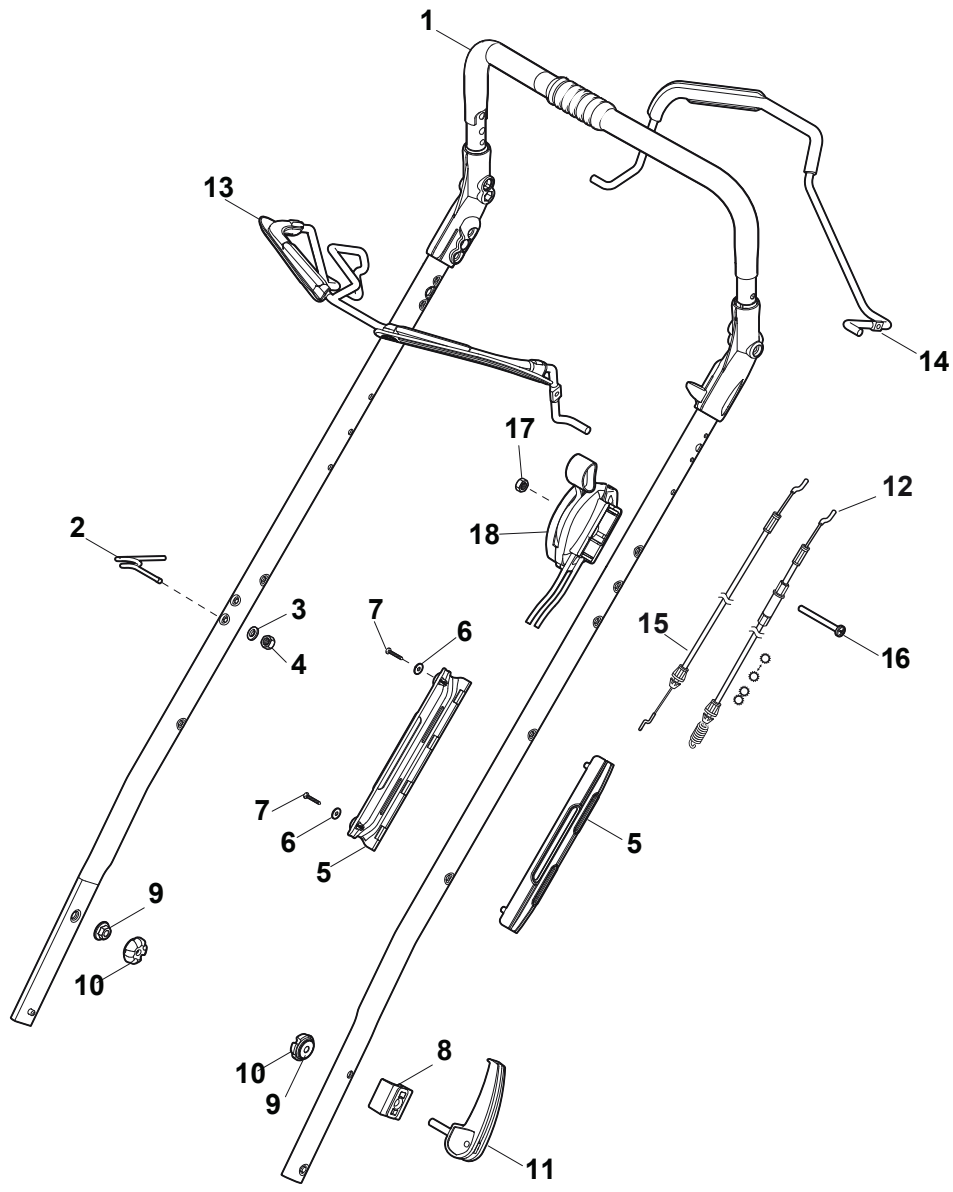

Fig.	Q.ty	Part No	Description	Notes
1	1	381007559/0	Handle, Upper Part	Black
2	1	122430313/0	Guide Spring	
3	1	112521330/0	Washer	
4	1	112154510/0	Nut	
5	2	322806644/0	Protection	
6	4	112523000/1	Washer	
7	4	112727812/0	Screw	
8	2	322680017/0	Washer	
9	2	122131750/0	Nut	
10	2	322399835/0	Knob	
11	1	381003253/0	Handle	Black
12	1	381030108/0	Clutch Cable	
13	1	181003437/0	Lever, Engine Brake Black	
14	1	181003438/0	Drive Control Lever	
15	1	181030057/0	Cable, Thread Engine Brake	for B&S 675 Series
15	1	181030087/0	Cable, Thread Engine Brake	for B&S 750-750Es-775IS Series
15	1	181030070/0	Cable, Thread Engine Brake	for HONDA - B&S 625-850 - GGP 160cc
16	1	112727784/0	Screw	
17	1	322551639/0	Fixed Plate	
18	1	112154510/0	Nut	

Fig.	Q.ty	Part No	Description	Notes
1	1	381007559/0	Handle, Upper Part	Black
2	1	122430313/0	Guide Spring	
3	1	112521330/0	Washer	
4	1	112154510/0	Nut	
5	2	322806644/0	Protection	
6	4	112523000/1	Washer	
7	4	112727812/0	Screw	
8	2	322680017/0	Washer	
9	2	122131750/0	Nut	
10	2	322399835/0	Knob	
11	1	381003253/0	Handle	Black
12	1	381030108/0	Clutch Cable	
13	1	181003437/0	Lever, Engine Brake Black	
14	1	181003438/0	Drive Control Lever	
15	1	181030057/0	Cable, Thread Engine Brake	for B&S 675 Series
15	1	181030087/0	Cable, Thread Engine Brake	for B&S 750-750Es-775IS Series
15	1	181030070/0	Cable, Thread Engine Brake	for HONDA - B&S 625-850 - GGP 160cc
16	1	112727786/0	Screw	
17	1	112154510/0	Nut	
18	1	181005540/0	Throttle Cable	

Bushing - Ø180

Ball Bearing - Ø180

Bushing - Ø240

Ball Bearing - Ø240

Fig.	Q.ty	Part No	Description	Notes
1	6	112728706/0	Screw	
2	2	381007462/1	Wheel	
3	8	322042064/0	Bushing	
4	2	381007442/1	Wheel	
5	2	381007466/1	Wheel	
6	2	381007445/1	Wheel	
7	2	381007463/1	Wheel	
8	8	119216035/0	Bearing	
9	2	381007448/1	Wheel	
10	2	381007467/1	Wheel	
11	2	381007455/1	Wheel	