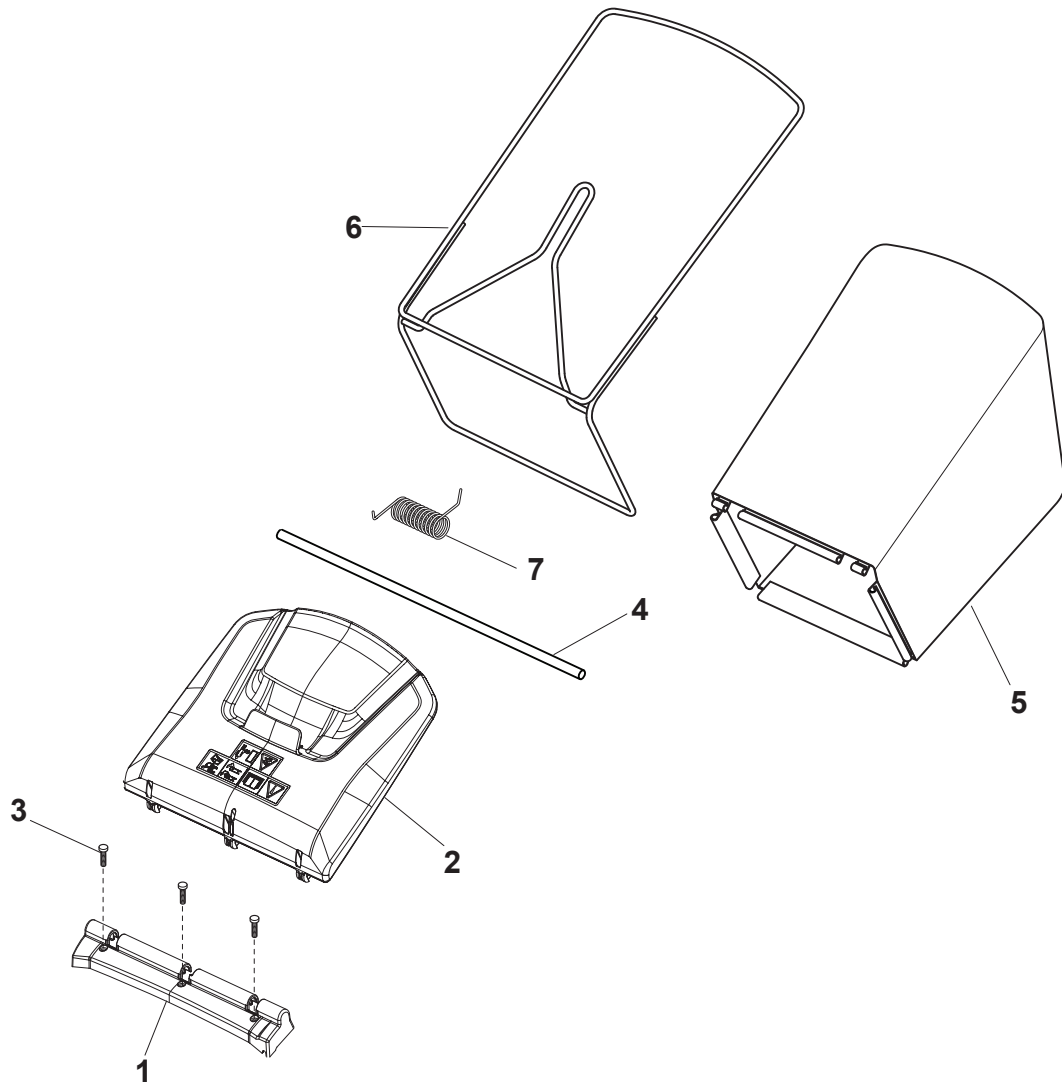

Fig.	Q.ty	Part No	Description	Notes
1	1	122465607/3	Hub With Pulley, Crankshaft Ø 22.2	for GGP and B&S Engines
1	1	122465608/2	Hub With Pulley, Crankshaft Ø 25	for HONDA Engines
1	1	122465638/1	Hub With Pulley, Crankshaft Ø 22.2	for B&S 675E -750-850 Engines
2	1	181004409/0	Mulching Blade	
3	1	112508125/0	Elastic Washer	
4	1	112523080/0	Washer	
5	1	112735698/0	Screw	
6	1	112139100/0	Feather, Crankshaft Ø 22,2	for GGP and B&S Engines
6	1	112139150/0	Feather, Crankshaft Ø 25	for HONDA Engines
7	3	112735108/1	Screw	for GGP-B&S-HONDA Engines
7	3	112735109/1	Screw	for GGP 100 Engine