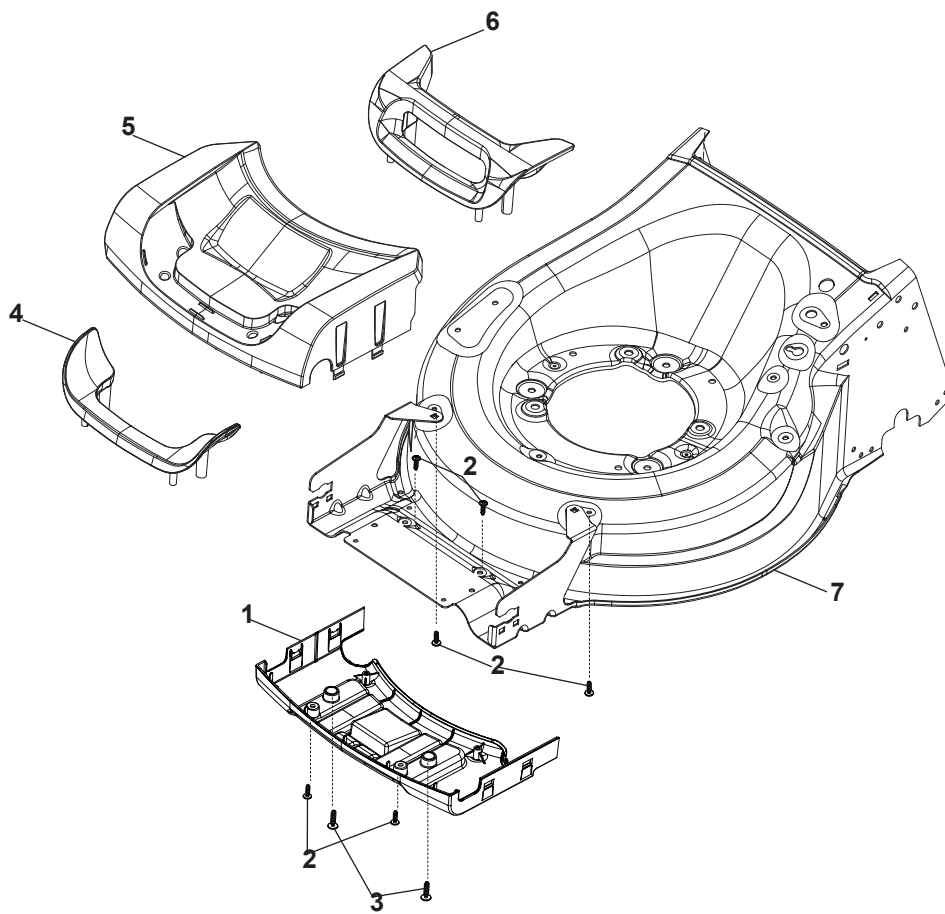

Fig.	Q.ty	Part No	Description	Notes
1	1	322500113/0	Front Combi	
2	6	112728697/0	Screw	
3	2	112728699/0	Screw	
4	1	322055524/0	Insert	
5	1	322226217/0	Mask, Red	
6	1	322393742/0	Handle	
7	1	381004778/0	Red Deck