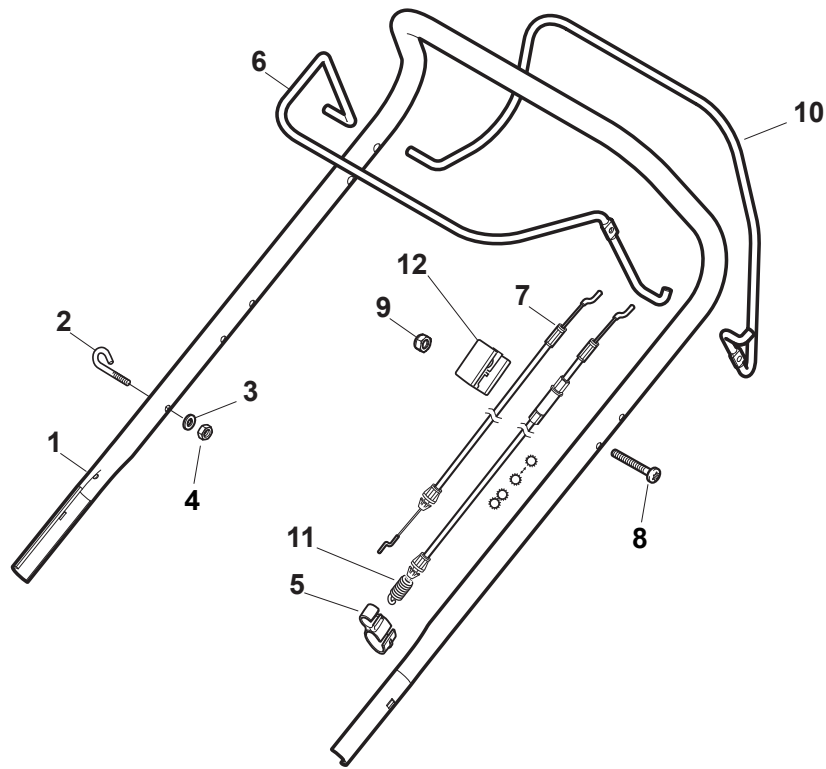

Fig.	Q.ty	Part No	Description	Notes
1	1	381006739/1	Handle, Upper Part	without Sponge
1	1	381006745/1	Handle, Upper Part with sponge handgrip	with Sponge
2	1	122430313/0	Guide Spring	
3	1	112521330/0	Washer	
4	1	112154510/0	Nut	
5	1	118390020/0	Conduit Clip Caproeurope	
6	1	181003363/1	Lever, Engine Brake Black	Black
6	1	381003365/0	Lever, Engine Brake Yellow	Yellow
7	1	181030053/0	Cable, Thread Engine Brake	Handle w/Lever - For B&S 675-750 Engine
7	1	181030053/0	Cable, Thread Engine Brake	Handle w/Knob - For B&S 675
7	1	181030054/0	Cable, Thread Engine Brake	Handle w/Knob - For WBE 140 Engine
7	1	181030054/0	Cable, Thread Engine Brake	Handle w/Lever - For B&S 675E Engine
7	1	181030057/0	Cable, Thread Engine Brake	Handle w/Lever - For B&S 675-750-775 Engine
7	1	181030057/0	Cable, Thread Engine Brake	Handle w/Knob - For B&S 675E
7	1	181030070/0	Cable, Thread Engine Brake	Handle w/Knob - For Honda Engine MP1 55
7	1	181030070/0	Cable, Thread Engine Brake	Handle w/Knob - For WBE0702 Engine
7	1	181030070/0	Cable, Thread Engine Brake	Handle w/Knob - For B&S 625E-850 Engine
7	1	181030087/0	Cable, Thread Engine Brake	Handle w/Knob - For B&S 750-775 Engine
7	1	181030088/0	Cable, Thread Engine Brake	Handle w/Knob - For B&S 550E-625E-675 Engine
7	1	181030088/0	Cable, Thread Engine Brake	Handle w/Knob - For Honda Engine MP1 50
7	1	181030105/0	Cable, Thread Engine Brake	Handle w/Lever - For WBE 140 Engine
7	1	181030106/0	Cable, Thread Engine Brake	Handle w/Lever - For B&S 550E-625E-850 Engine
7	1	181030106/0	Cable, Thread Engine Brake	Handle w/Lever - For WBE0702 Engine
7	1	181030106/0	Cable, Thread Engine Brake	Handle w/Lever - For Honda Engine
8	1	112727783/0	Screw	
9	1	112154510/0	Nut	
10	1	181003364/0	Drive Control Lever	Black
10	1	381003366/0	Lever, Driving Yellow	Yellow
11	1	381030104/0	Clutch Cable	
12	1	322551640/0	Plate	