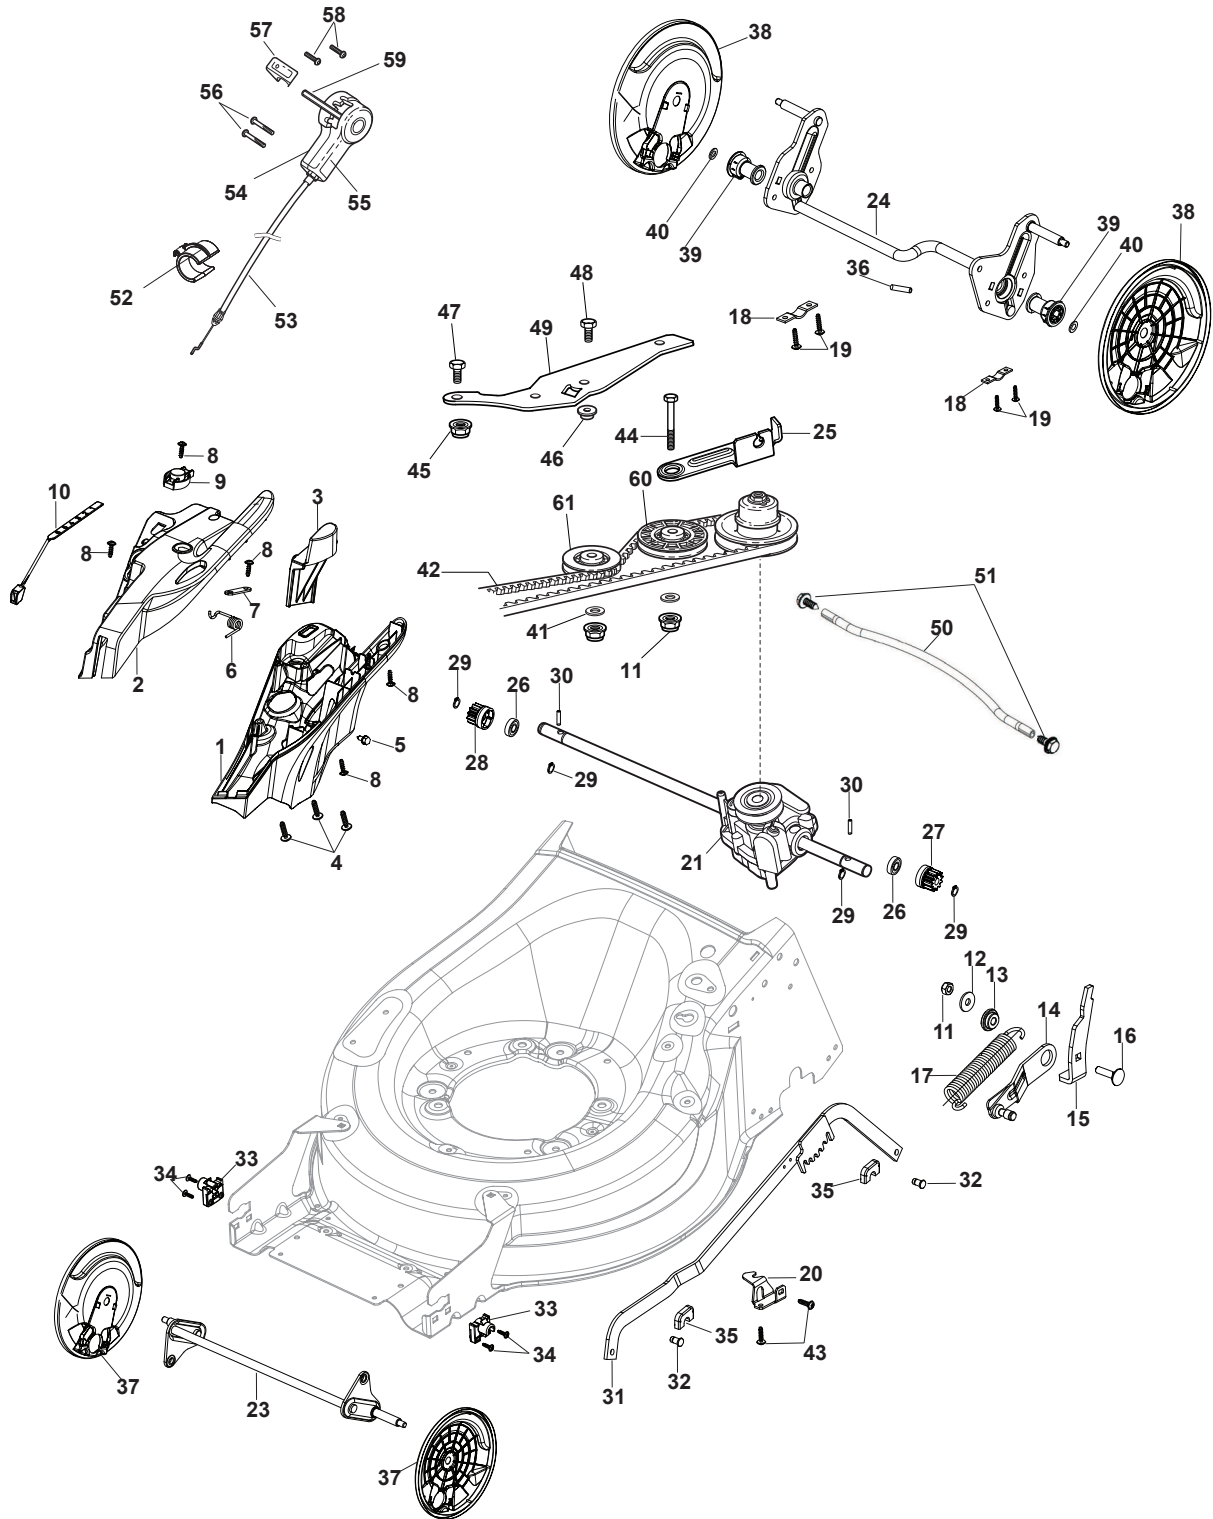

THIS INFORMATION IS NOT INTENDED FOR SALE OR RESALE, AND THIS NOTICE MUST REMAIN ON ALL COPIES.

Fig.	Q.ty	Part No	Description	Notes
1	1	322055262/0	Lower Cover	
2	1	322055263/0	Upper Cover	
3	1	322602026/0	Button	
4	5	112728699/0	Screw	
5	1	125943004/0	Screw	
6	1	122450477/0	Spring	
7	1	322981471/1	Plate	
8	5	112728697/0	Screw	
9	1	322602027/0	Lens	
10	1	322602028/0	Visualizer	
11	1	112154510/0	Nut	
12	1	112523040/0	Washer	
13	1	122517873/0	Pin	
14	1	381003475/0	Lever, Height Adjustment	
15	1	322778475/0	Bracket	
16	1	112815270/0	Screw	
17	1	122450480/0	Spring	
18	2	322545152/0	Plate	
19	4	112728698/0	Screw	
20	1	322778477/0	Support	
21	1	181003116/0	Gear Box	
23	1	381302883/0	Front Wheel Axle	
24	1	381302891/0	Rear Wheel Axle	
25	1	322806647/0	Bracket	
26	2	119216035/0	Bearing	
27	1	122570110/1	Pinion Right	
28	1	122570120/1	Pinion Left	
29	4	112608600/0	Seeger	
30	2	122753000/0	Pin	
31	1	381002047/0	Wheels Control Rod	
32	2	122519820/0	Pin	
33	2	322785305/0	Support	
34	4	112728697/0	Screw	
35	2	112436051/0	Plate	
37	2	322600247/0	Protection, Wheel	
38	2	322600205/1	Protection, Wheel	
39	2	322042068/0	Bushing	
40	2	112521371/0	Washer	
41	2	112523050/0	Washer	
42	1	135064379/0	Belt	
43	5	112728704/1	Screw	
44	1	112674550/0	Screw	
45	2	112154210/0	Nut	
46	1	122671656/0	Washer	
47	2	112792611/0	Screw	
48	2	112689500/0	Screw	
49	1	322806649/0	Bracket	
50	1	322608567/0	Stiffening	
51	2	112735120/0	Screw	
52	1	118390020/0	Conduit Clip Caproeurope	
53	1	381030107/0	Cable, Speed Drive Control	

Fig.	Q.ty	Part No	Description	Notes
54	1	322722802/1	Half-Shell   Starting Block inner-half	for ERGO Handle
54	1	322722807/0	Speed Control Lever Half-Bearing	for PRO Handle
55	1	322722803/0	Half-Shell	
56	2	112728702/0	Screw	
57	1	322399820/0	Knob	
58	2	112728300/0	Screw	
59	1	322319307/1	Lever, Speed Drive Control	
60	1	122601914/0	Pulley	
61	1	122601915/0	Pulley	