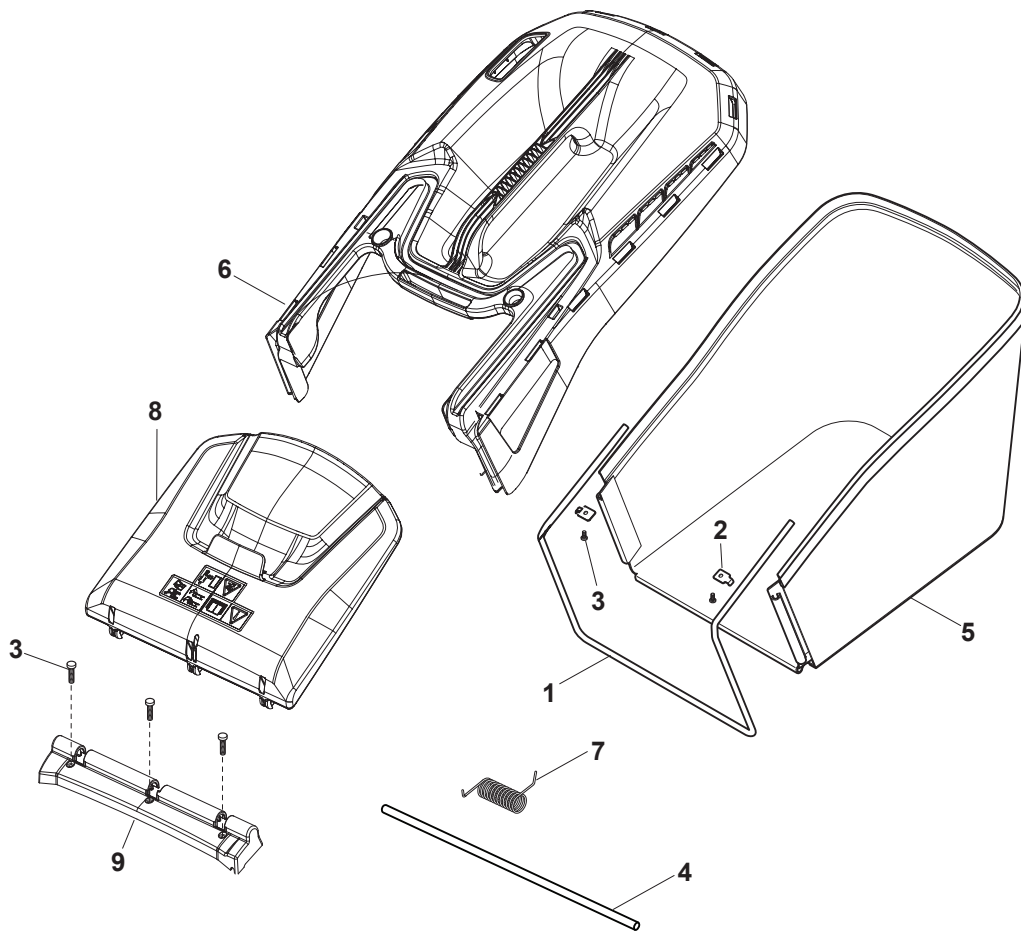

Fig.	Q.ty	Part No	Description	Notes
1	1	322109569/0	Black Stone Guard Support	
2	1	322600312/0	Stone Guard, White	
2	1	322600308/0	Stone Guard, Black	
3	3	112728697/0	Screw	
4	1	122517884/0	Pin	
5	1	181102350/0	Cancas GrassCatcher	
6	1	181006410/0	Fabric Box Frame	
7	1	122450479/0	Spring	