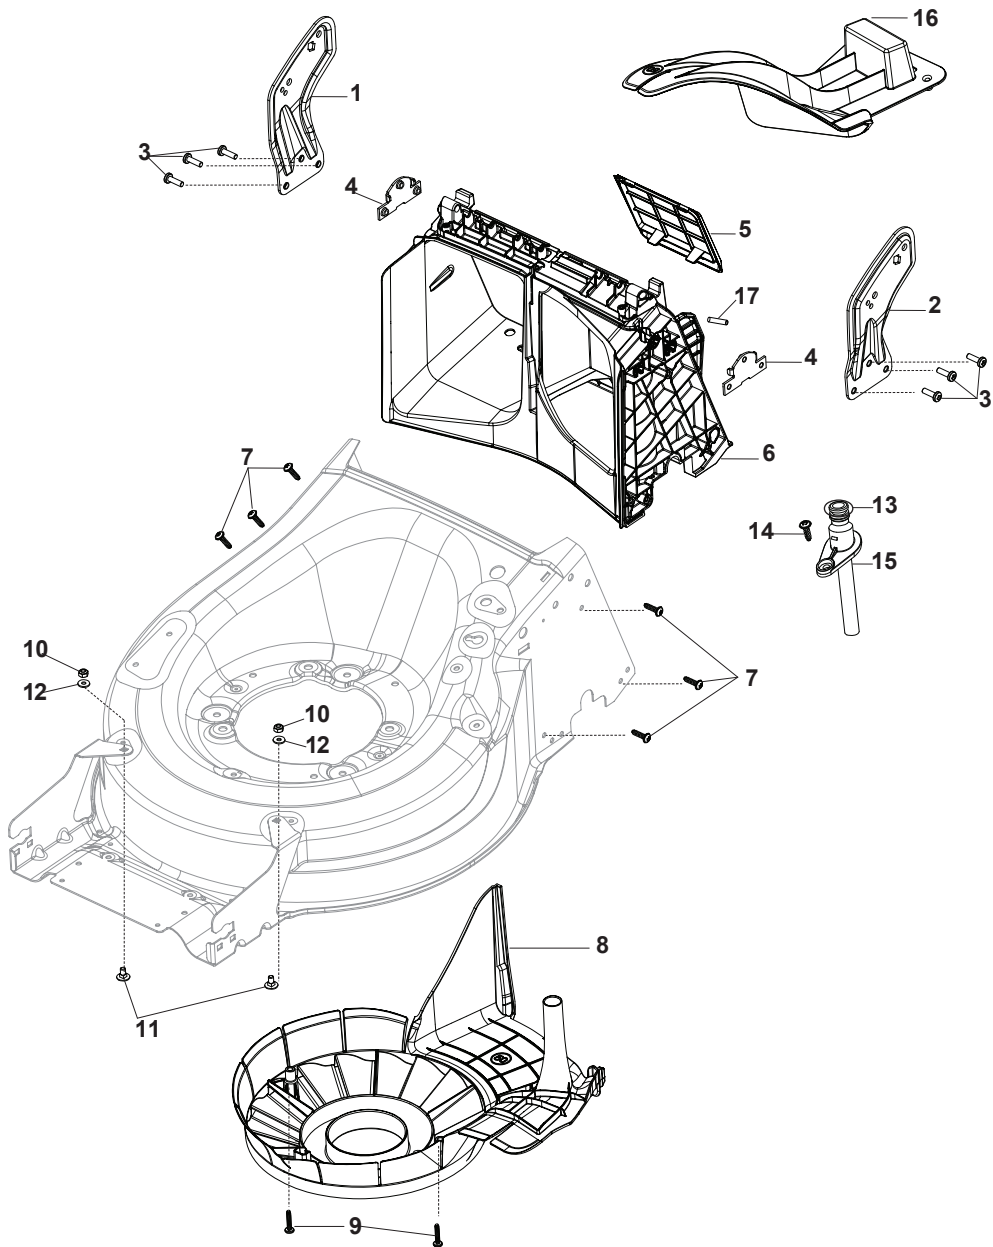

Fig.	Q.ty	Part No	Description	Notes
54	1	322722802/1	Half-Shell   Starting Block inner-half	for ERGO Handle
54	1	322722807/0	Speed Control Lever Half-Bearing	for PRO Handle
55	1	322722803/0	Half-Shell	
56	2	112728702/0	Screw	
57	1	322399820/0	Knob	
58	2	112728300/0	Screw	
59	1	322319307/1	Lever, Speed Drive Control	
60	1	122601914/0	Pulley	
61	1	122601915/0	Pulley	

Fig.	Q.ty	Part No	Description	Notes
1	2	322110643/0	Hub Cap Grey	Grey
2	2	322110644/0	Hub Cap Grey	Grey
3	2	322110645/0	Hub Cap Grey	Grey
4	2	322110646/0	Hub Cap Grey	Grey

Fig.	Q.ty	Part No	Description	Notes
1	1	381005195/0	Bracket-Rh	
2	1	381005197/0	Bracket-Lh	
3	6	112727801/0	Screw	
4	2	322545213/0	Plate	
5	1	322600310/0	Rear door	Not for TR/E models
6	1	322108316/0	Conveyor	
7	6	112728699/0	Screw	
8	1	322060271/0	Carter Mulching	
9	2	112728530/0	Screw	
10	2	112154510/0	Nut	
11	2	112815200/0	Screw	
12	2	112521330/0	Washer	
13	1	119035000/0	Or Ring	
14	1	112728697/0	Screw	
15	1	322034002/0	Washing Connection	
16	1	322140246/0	Deflector	
17	1	112645708/0	Pin	