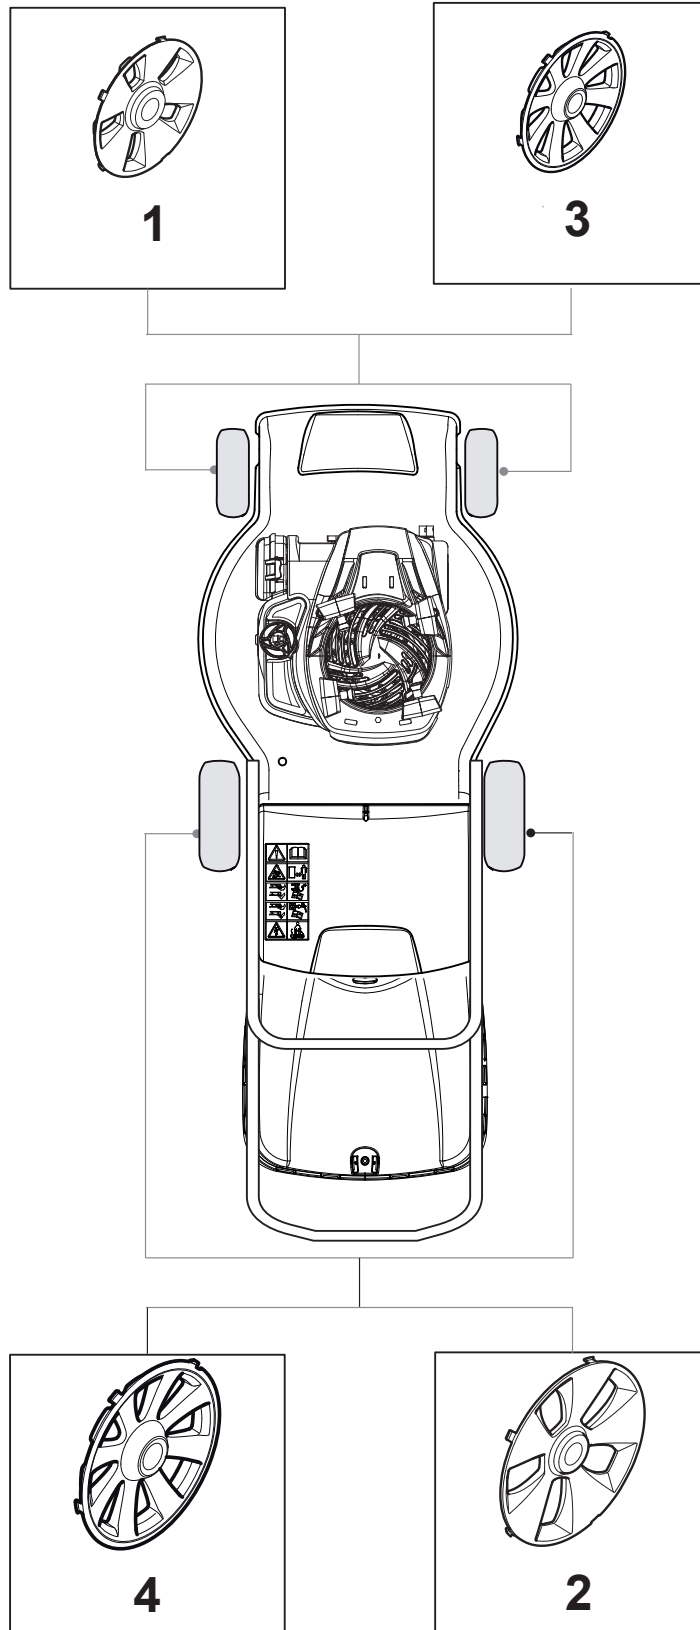

Fig.	Q.ty	Part No	Description	Notes
1	2	322110643/0	Hub Cap Grey	Grey
2	2	322110644/0	Hub Cap Grey	Grey
3	2	322110645/0	Hub Cap Grey	Grey
4	2	322110646/0	Hub Cap Grey	Grey