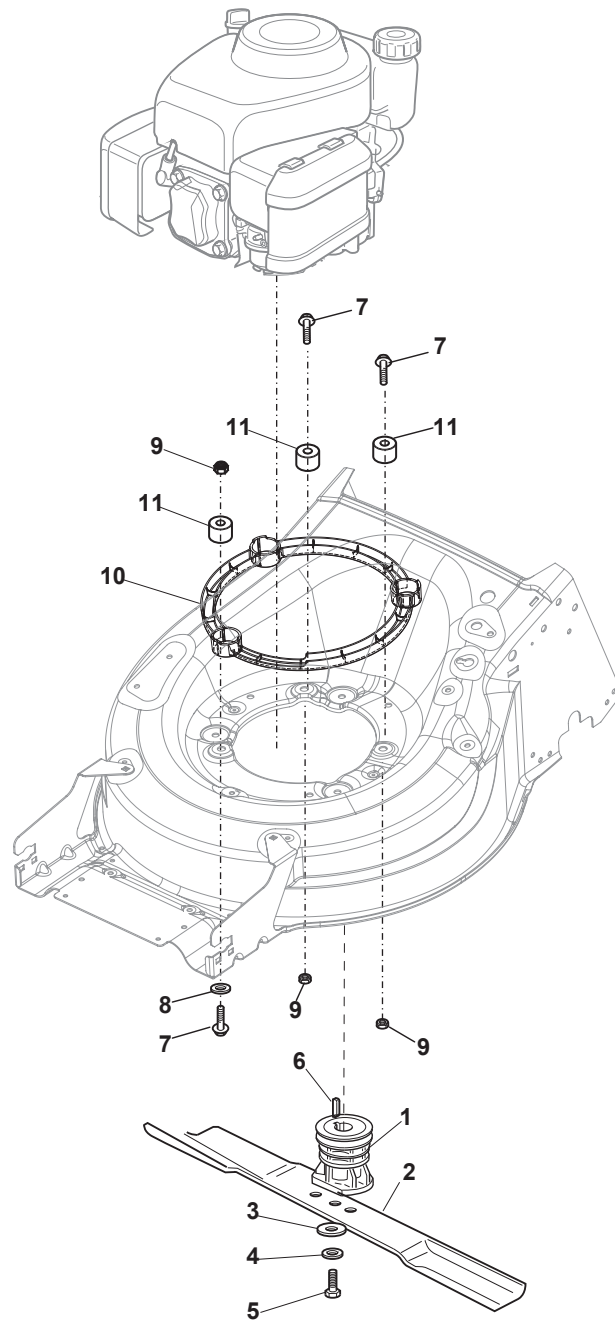

Fig.	Q.ty	Part No	Description	Notes
54	1	322722802/1	Starting Block inner-half	
54	1	322722807/0	Speed Control Lever Half-Bearing	
55	1	322722803/0	Half-Shell	
56	2	112728702/0	Screw	
57	1	322399820/0	Knob	
58	2	112728300/0	Screw	
59	1	322319307/1	Lever, Speed Drive Control	
60	1	122601914/0	Pulley	
61	1	122601915/0	Pulley	

Fig.	Q.ty	Part No	Description	Notes
1	1	381007559/0	Handle, Upper Part	Black
2	1	122430313/0	Guide Spring	
3	1	112521330/0	Washer	
4	1	112154510/0	Nut	
5	2	322806644/0	Protection	
6	4	112523000/1	Washer	
7	4	112727812/0	Screw	
8	2	322680017/0	Washer	
9	2	122131750/0	Nut	
10	2	322399835/0	Knob	
11	1	381003253/0	Handle	Black
12	1	381030108/0	Clutch Cable	
13	1	181003437/0	Lever, Engine Brake Black	
14	1	181003438/0	Drive Control Lever	
15	1	181030057/0	Cable, Thread Engine Brake	
16	1	112727786/0	Screw	
17	1	112154510/0	Nut	
18	1	181005540/0	Throttle Cable	

Fig.	Q.ty	Part No	Description	Notes
1	1	322108315/0	Conveyor	
2	1	322600309/0	Stone Guard, Black	
3	1	122450456/0	Spring	
4	2	112604896/0	Crown Fastener	
5	2	112727803/0	Screw	
6	1	322806639/0	Fulcrum Pin	
7	2	112154510/0	Nut	
8	1	122517869/1	Pin	
9	2	118203853/0	Screw	

Fig.	Q.ty	Part No	Description	Notes
1	1	122465607/3	Hub With Pulley, Crankshaft Ø 22.2	
2	1	181004409/0	Mulching Blade	
3	1	112508125/0	Elastic Washer	
4	1	112523080/0	Washer	
5	1	112735698/0	Screw	
6	1	112139100/0	Feather, Crankshaft Ø 22	
8	1	112521350/0	Washer	
9	3	112154210/0	Nut	
10	1	322170964/0	Protection	
11	3	122170835/0	Spacer	