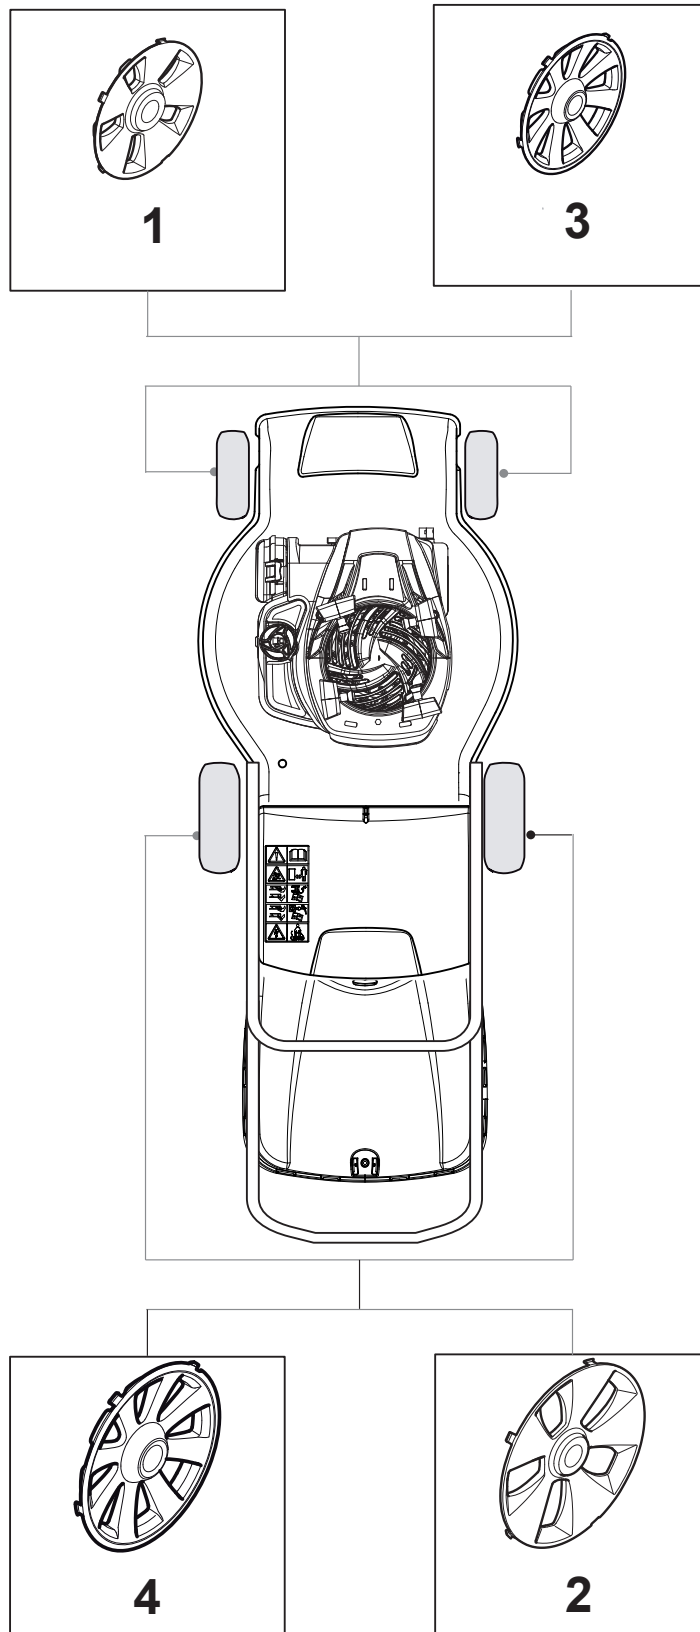

Fig.	Q.ty	Part No	Description	Notes
54	1	322722802/1	Starting Block inner-half	
54	1	322722807/0	Speed Control Lever Half-Bearing	
55	1	322722803/0	Half-Shell	
56	2	112728702/0	Screw	
57	1	322399820/0	Knob	
58	2	112728300/0	Screw	
59	1	322319307/1	Lever, Speed Drive Control	
60	1	122601914/0	Pulley	
61	1	122601915/0	Pulley	

Bushing - Ø180

Ball Bearing - Ø180

Bushing - Ø240

Ball Bearing - Ø240

Fig.	Q.ty	Part No	Description	Notes
1	6	112728706/0	Screw	
2	2	381007462/1	Wheel	
3	8	322042064/0	Bushing	
4	2	381007442/1	Wheel	
5	2	381007466/1	Wheel	
6	2	381007445/1	Wheel	
7	2	381007463/1	Wheel	
8	8	119216035/0	Bearing	
9	2	381007448/1	Wheel	
10	2	381007467/1	Wheel	
11	2	381007455/1	Wheel	

Ball Bearing Ø200 - Wheels NTD

Ball Bearing Ø280 - Wheels NTD

MP1 554 WSVQE

WBH Petrol Steel **Wheels and Hub Caps**

Issue 30 - 2015

Fig.	Q.ty	Part No	Description	Notes
1	8	119216035/0	Bearing	
2	4	381007416/2	Wheel	
4	2	381007417/2	Wheel	

Fig.	Q.ty	Part No	Description	Notes
1	1	322108315/0	Conveyor	
2	1	322600309/0	Stone Guard, Black	
3	1	122450456/0	Spring	
4	2	112604896/0	Crown Fastener	
5	2	112727803/0	Screw	
6	1	322806639/0	Fulcrum Pin	
7	2	112154510/0	Nut	
8	1	122517869/1	Pin	
9	2	118203853/0	Screw	