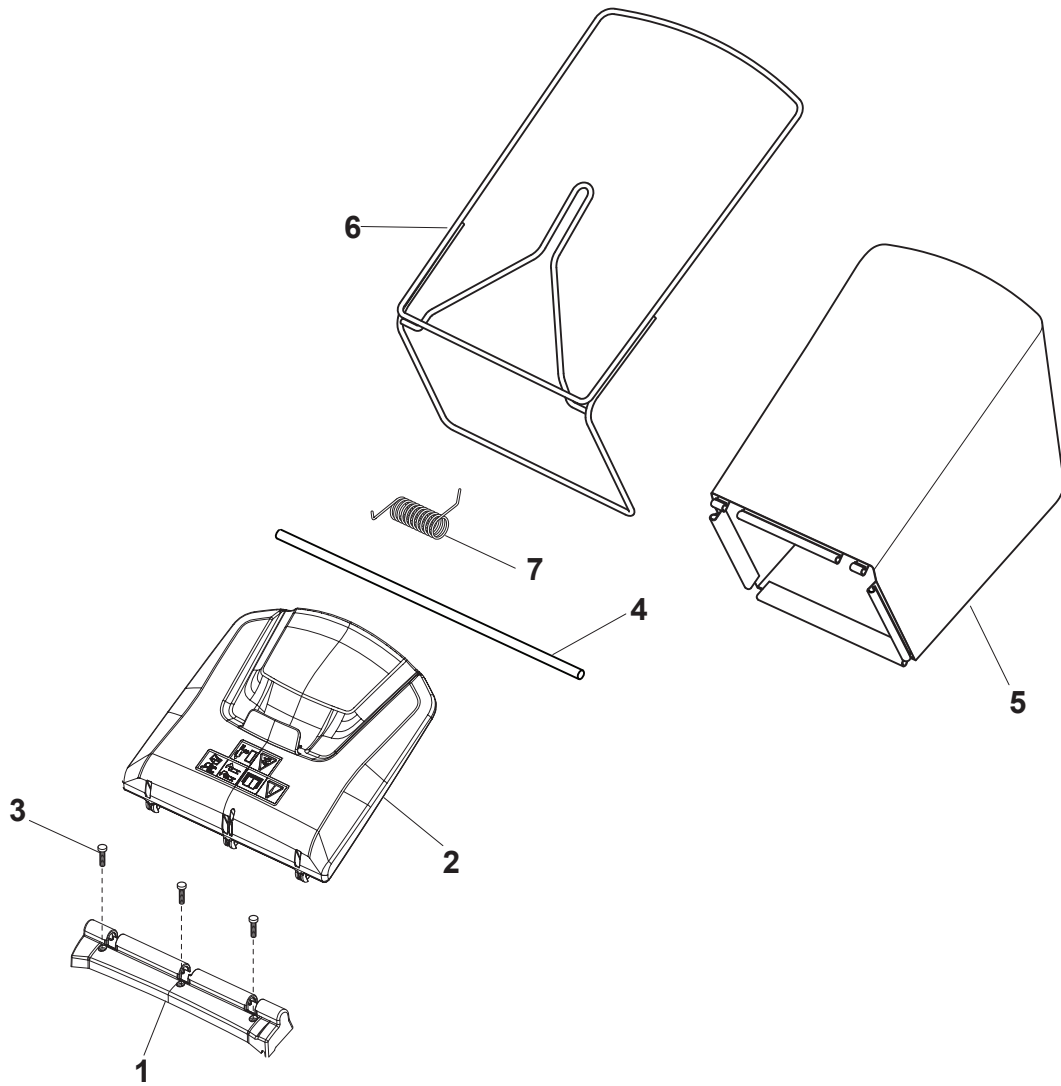

MP1 554 WSVQE

WBH Petrol Steel Grass-Catcher

Issue 30 - 2015

Fig.	Q.ty	Part No	Description	Notes
1	1	322109569/0	Black Stone Guard Support	
2	1	322600312/0	Stone Guard, White	
2	1	322600308/0	Stone Guard, Black	
3	3	112728697/0	Screw	
4	1	122517884/0	Pin	
5	1	181102350/0	Cancas GrassCatcher	
6	1	181006410/0	Fabric Box Frame	
7	1	122450479/0	Spring