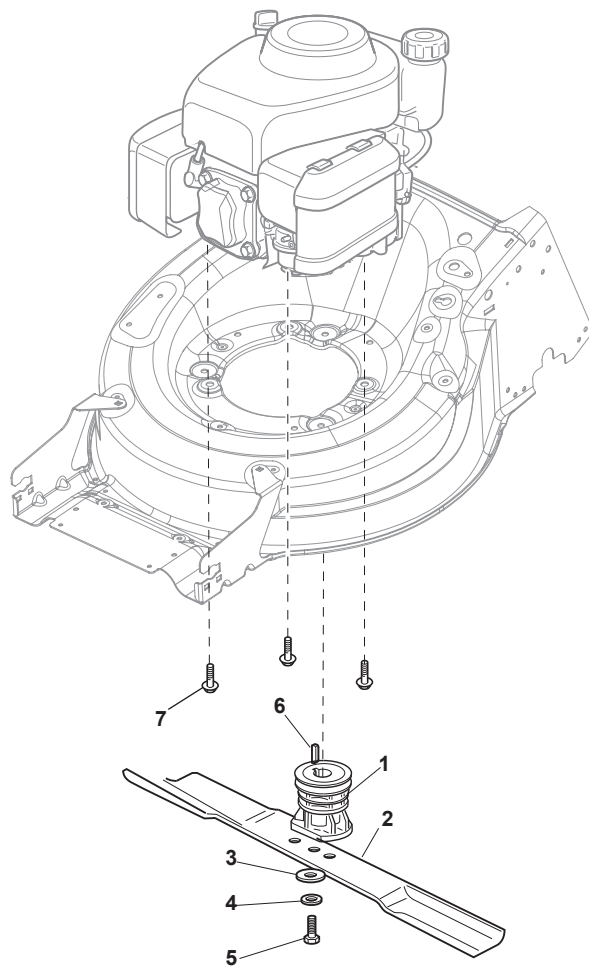

Fig.	Q.ty	Part No	Description	Notes
54	1	322722802/1	Starting Block inner-half	
54	1	322722807/0	Speed Control Lever Half-Bearing	
55	1	322722803/0	Half-Shell	
56	2	112728702/0	Screw	
57	1	322399820/0	Knob	
58	2	112728300/0	Screw	
59	1	322319307/1	Lever, Speed Drive Control	
60	1	122601914/0	Pulley	
61	1	122601915/0	Pulley	

Fig.	Q.ty	Part No	Description	Notes
1	2	322110643/0	Hub Cap Grey	Grey
2	2	322110644/0	Hub Cap Grey	Grey
3	2	322110645/0	Hub Cap Grey	Grey
4	2	322110646/0	Hub Cap Grey	Grey

Fig.	Q.ty	Part No	Description	Notes
1	1	381005195/0	Bracket-Rh	
2	1	381005197/0	Bracket-Lh	
3	6	112727801/0	Screw	
4	2	322545213/0	Plate	
5	1	322600310/0	Rear door	Not for TR/E models
6	1	322108316/0	Conveyor	
7	6	112728699/0	Screw	
8	1	322060271/0	Carter Mulching	
9	2	112728530/0	Screw	
10	2	112154510/0	Nut	
11	2	112815200/0	Screw	
12	2	112521330/0	Washer	
13	1	119035000/0	Or Ring	
14	1	112728697/0	Screw	
15	1	322034002/0	Washing Connection	
16	1	322140246/0	Deflector	
17	1	112645708/0	Pin	

Fig.	Q.ty	Part No	Description	Notes
1	1	322108315/0	Conveyor	
2	1	322600309/0	Stone Guard, Black	
3	1	122450456/0	Spring	
4	2	112604896/0	Crown Fastener	
5	2	112727803/0	Screw	
6	1	322806639/0	Fulcrum Pin	
7	2	112154510/0	Nut	
8	1	122517869/1	Pin	
9	2	118203853/0	Screw	

Fig.	Q.ty	Part No	Description	Notes
1	1	122465607/3	Hub With Pulley, Crankshaft Ø 22.2	
2	1	181004409/0	Mulching Blade	
3	1	112508125/0	Elastic Washer	
4	1	112523080/0	Washer	
5	1	112735698/0	Screw	
6	1	112139100/0	Feather, Crankshaft Ø 22	
8	1	112521350/0	Washer	
9	3	112154210/0	Nut	
10	1	322170964/0	Protection	
11	3	122170835/0	Spacer	