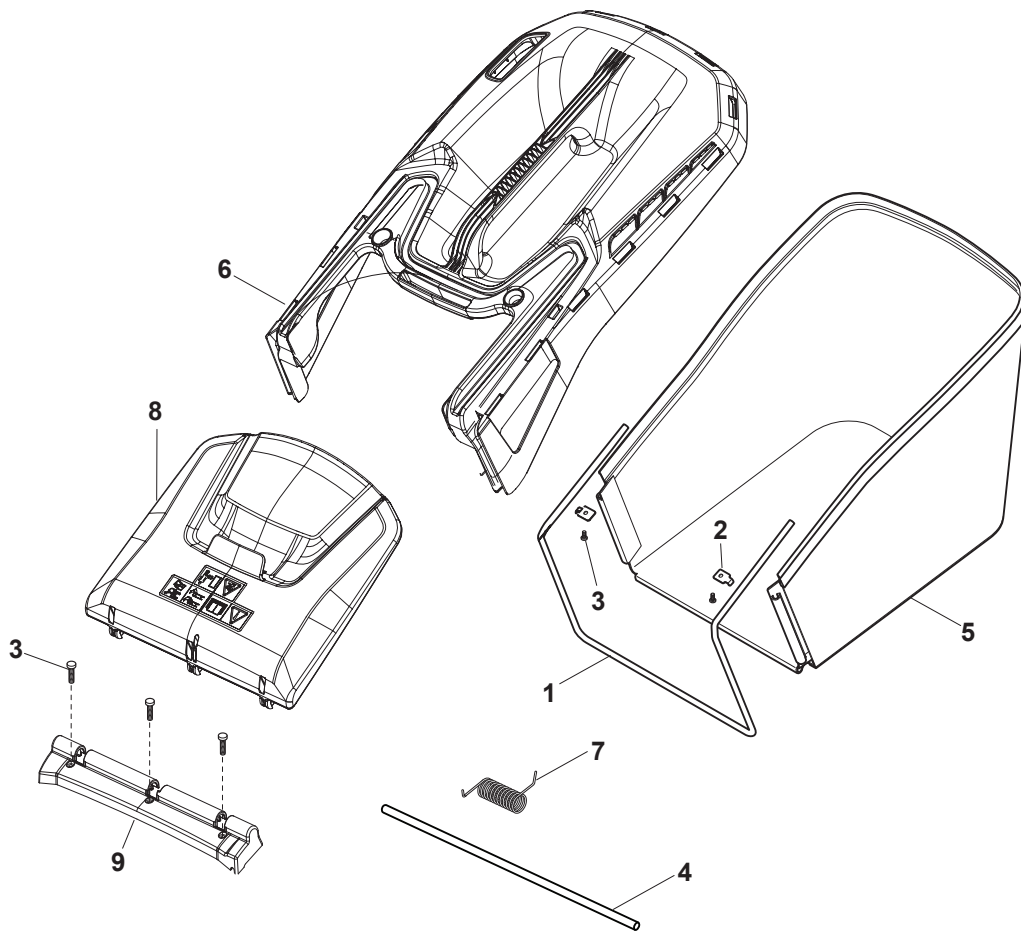

Fig.	Q.ty	Part No	Description	Notes
1	1	181006411/0	Fabric Box Frame	
2	2	322557177/0	Plate	
3	5	112728697/0	Screw	
4	1	122517884/0	Pin	
5	1	181102349/0	Cancas GrassCatcher	
6	1	322486428/0	Box, Upper Side	without indicator (Private Label)
6	1	322486427/0	Box, Upper Side	without indicator (Alpina)
6	1	381486040/0	Box, Upper Side	with indicator (Private Label)
6	1	381486039/0	Box, Upper Side	with indicator (Alpina)
7	1	122450479/0	Spring	
8	1	322600312/0	Stone Guard, White	
8	1	322600308/0	Stone Guard, Black	
9	1	322109569/0	Black Stone Guard Support	