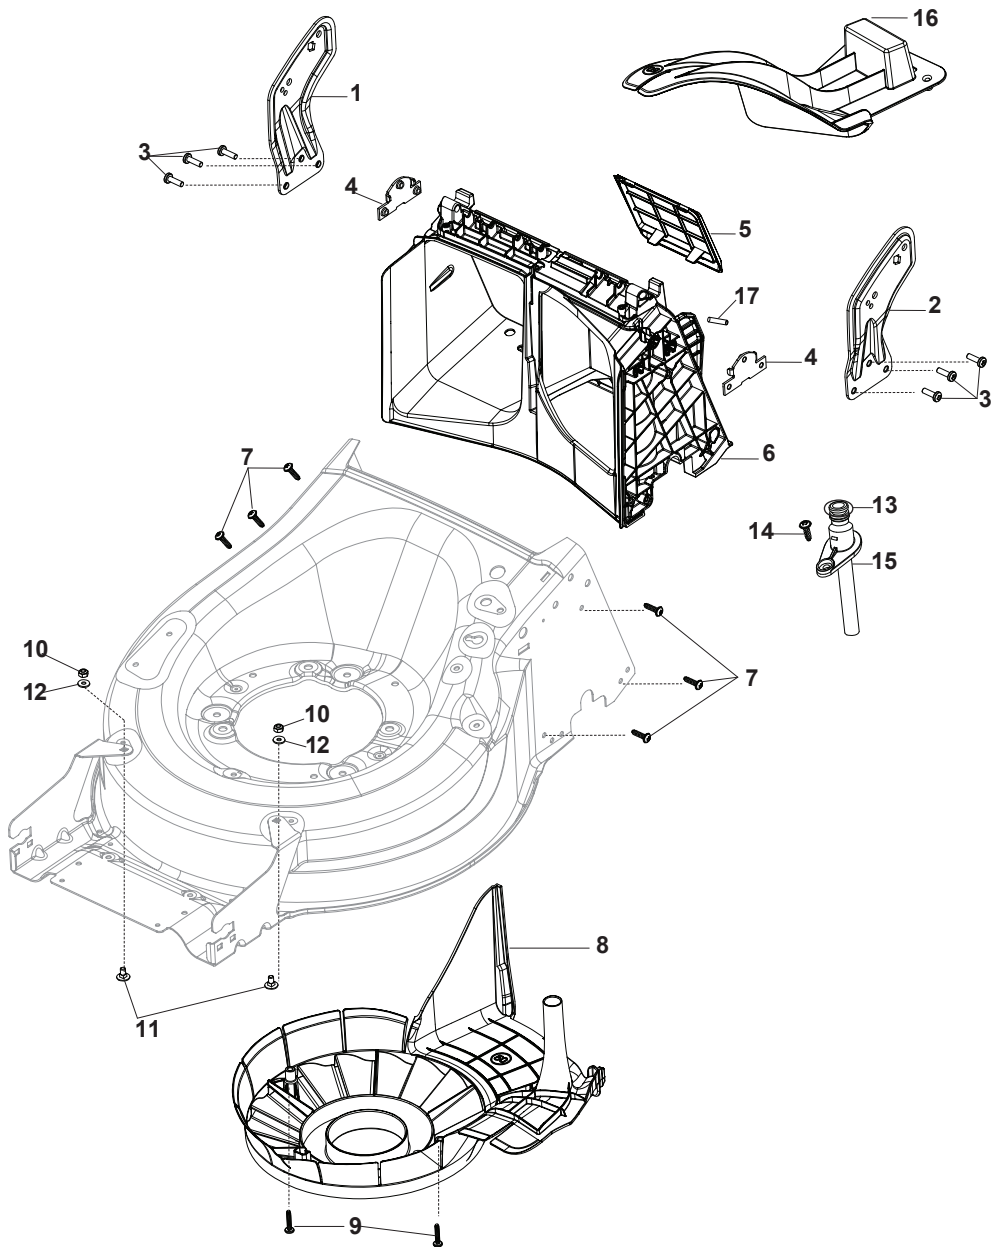

Fig.	Q.ty	Part No	Description	Notes
54	1	322722802/1	Starting Block inner-half	
54	1	322722807/0	Speed Control Lever Half-Bearing	
55	1	322722803/0	Half-Shell	
56	2	112728702/0	Screw	
57	1	322399820/0	Knob	
58	2	112728300/0	Screw	
59	1	322319307/1	Lever, Speed Drive Control	
60	1	122601914/0	Pulley	
61	1	122601915/0	Pulley	

Ball Bearing Ø200 - Wheels NTD

Ball Bearing Ø280 - Wheels NTD

MP1 554 WSVQE

WBH Petrol Steel **Wheels and Hub Caps**

Issue 30 - 2015

Fig.	Q.ty	Part No	Description	Notes
1	8	119216035/0	Bearing	
2	4	381007416/2	Wheel	
4	2	381007417/2	Wheel	

Fig.	Q.ty	Part No	Description	Notes
1	2	322110643/0	Hub Cap Grey	Grey
2	2	322110644/0	Hub Cap Grey	Grey
3	2	322110645/0	Hub Cap Grey	Grey
4	2	322110646/0	Hub Cap Grey	Grey

Fig.	Q.ty	Part No	Description	Notes
1	1	381005195/0	Bracket-Rh	
2	1	381005197/0	Bracket-Lh	
3	6	112727801/0	Screw	
4	2	322545213/0	Plate	
5	1	322600310/0	Rear door	Not for TR/E models
6	1	322108316/0	Conveyor	
7	6	112728699/0	Screw	
8	1	322060271/0	Carter Mulching	
9	2	112728530/0	Screw	
10	2	112154510/0	Nut	
11	2	112815200/0	Screw	
12	2	112521330/0	Washer	
13	1	119035000/0	Or Ring	
14	1	112728697/0	Screw	
15	1	322034002/0	Washing Connection	
16	1	322140246/0	Deflector	
17	1	112645708/0	Pin	

Fig.	Q.ty	Part No	Description	Notes
1	1	322108315/0	Conveyor	
2	1	322600309/0	Stone Guard, Black	
3	1	122450456/0	Spring	
4	2	112604896/0	Crown Fastener	
5	2	112727803/0	Screw	
6	1	322806639/0	Fulcrum Pin	
7	2	112154510/0	Nut	
8	1	122517869/1	Pin	
9	2	118203853/0	Screw	