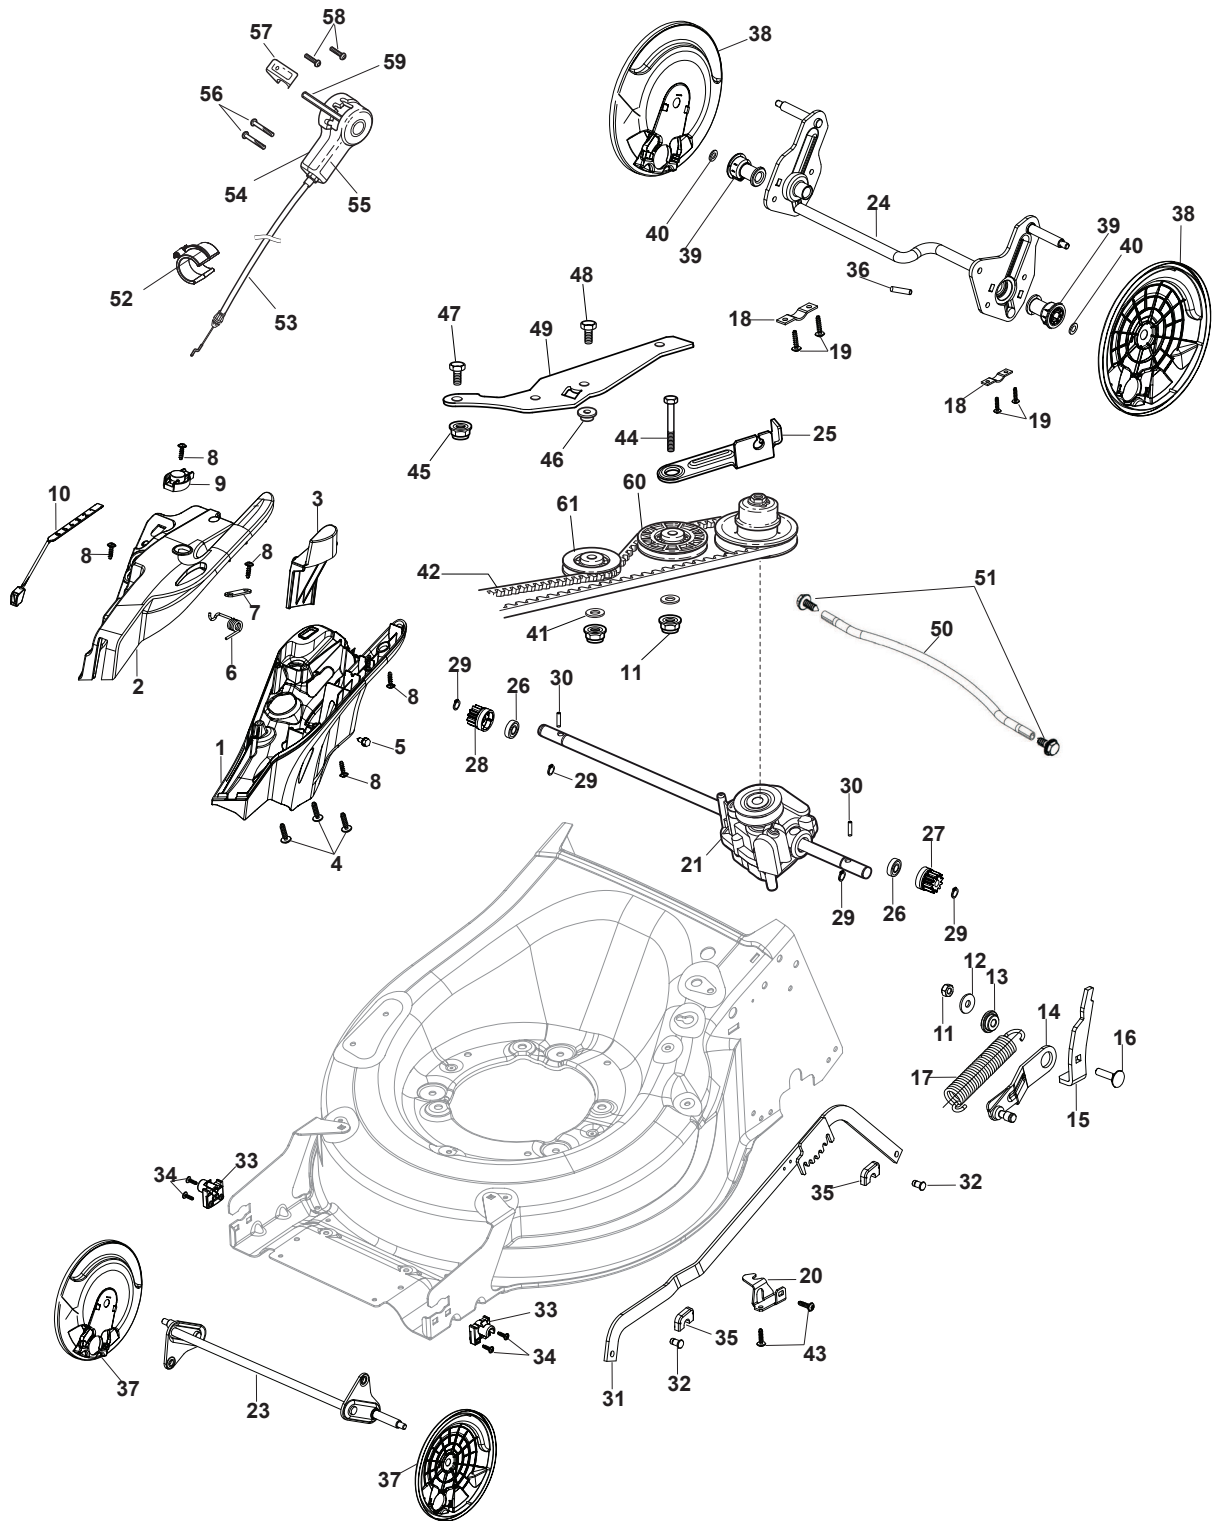

THIS INFORMATION IS NOT INTENDED FOR SALE OR RESALE, AND THIS NOTICE MUST REMAIN ON ALL COPIES.

Fig.	Q.ty	Part No	Description	Notes
1	1	322055262/0	Lower Cover	
2	1	322055263/0	Upper Cover	
3	1	322602026/0	Button	
4	5	112728699/0	Screw	
5	1	125943004/0	Screw	
6	1	122450477/0	Spring	
7	1	322981471/1	Plate	
8	5	112728697/0	Screw	
9	1	322602027/0	Lens	
10	1	322602028/0	Visualizer	
11	1	112154510/0	Nut	
12	1	112523040/0	Washer	
13	1	122517873/0	Pin	
14	1	381003475/0	Lever, Height Adjustment	
15	1	322778475/0	Bracket	
16	1	112815270/0	Screw	
17	1	122450480/0	Spring	
18	2	322545152/0	Plate	
19	4	112728698/0	Screw	
20	1	322778477/0	Bracket	
21	1	181003116/0	Gear Box	
23	1	381302883/0	Front Wheel Axle	
24	1	381302891/0	Rear Wheel Axle	
25	1	322806647/0	Bracket	
26	2	119216035/0	Bearing	
27	1	122570110/1	Pinion Right	
28	1	122570120/1	Pinion Left	
29	4	112608600/0	Seeger	
30	2	122753000/0	Pin	
31	1	381002046/0	Wheels Control Rod	
32	2	122519820/0	Pin	
33	2	322785305/0	Support	
34	4	112728697/0	Screw	
35	2	112436051/0	Plate	
37	2	322600247/0	Protection, Wheel	
38	2	322600205/1	Protection, Wheel	
39	2	322042068/0	Bushing	
40	2	112521371/0	Washer	
41	2	112523050/0	Washer	
42	1	135064379/0	Belt	
43	5	112728704/1	Screw	
44	1	112674550/0	Screw	
45	2	112154210/0	Nut	
46	1	122671656/0	Washer	
47	2	112792611/0	Screw	
48	2	112689500/0	Screw	
49	1	322806649/0	Bracket	
50	1	322608567/0	Axle	
51	2	112735120/0	Screw	
52	1	118390020/0	Conduit Clip	
53	1	381030107/0	Cavo Comando Marce	

Fig.	Q.ty	Part No	Description	Notes
54	1	322722802/1	Starting Block inner-half	
54	1	322722807/0	Speed Control Lever Half-Bearing	
55	1	322722803/0	Half-Shell	
56	2	112728702/0	Screw	
57	1	322399820/0	Knob	
58	2	112728300/0	Screw	
59	1	322319307/1	Lever, Speed Drive Control	
60	1	122601914/0	Pulley	
61	1	122601915/0	Pulley	