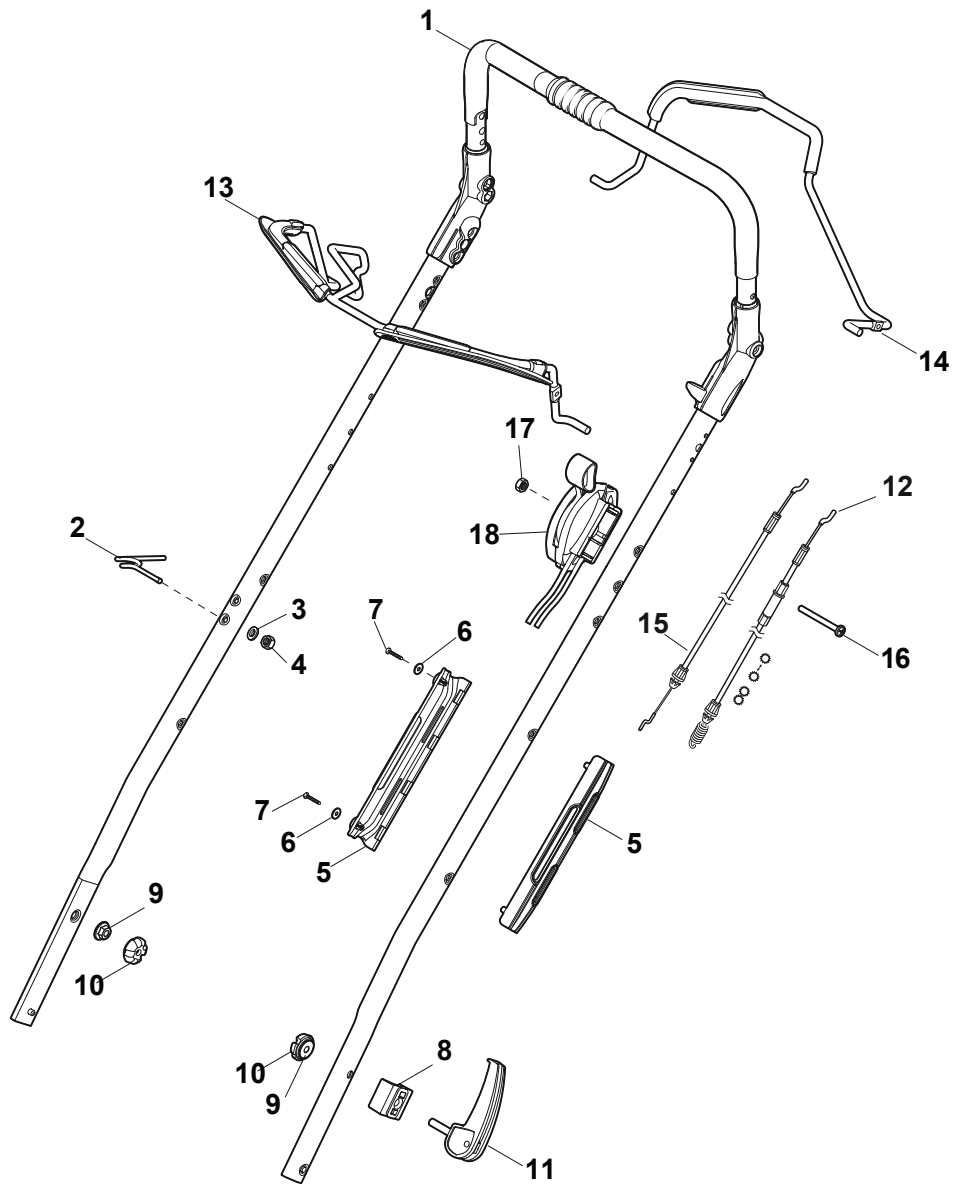

Fig.	Q.ty	Part No	Description	Notes
54	1	322722802/1	Starting Block inner-half	
54	1	322722807/0	Speed Control Lever Half-Bearing	
55	1	322722803/0	Half-Shell	
56	2	112728702/0	Screw	
57	1	322399820/0	Knob	
58	2	112728300/0	Screw	
59	1	322319307/1	Lever, Speed Drive Control	
60	1	122601914/0	Pulley	
61	1	122601915/0	Pulley	

Fig.	Q.ty	Part No	Description	Notes
1	1	381007559/0	Handle, Upper Part	Black
2	1	122430313/0	Guide Spring	
3	1	112521330/0	Washer	
4	1	112154510/0	Nut	
5	2	322806644/0	Protection	
6	4	112523000/1	Washer	
7	4	112727812/0	Screw	
8	2	322680017/0	Washer	
9	2	122131750/0	Nut	
10	2	322399835/0	Knob	
11	1	381003253/0	Handle	Black
12	1	381030108/0	Clutch Cable	
13	1	181003437/0	Lever, Engine Brake Black	
14	1	181003438/0	Drive Control Lever	
15	1	181030057/0	Cable, Thread Engine Brake	
16	1	112727784/0	Screw	
17	1	322551639/0	Fixed Plate	
18	1	112154510/0	Nut	

Fig.	Q.ty	Part No	Description	Notes
1	1	381007559/0	Handle, Upper Part	Black
2	1	122430313/0	Guide Spring	
3	1	112521330/0	Washer	
4	1	112154510/0	Nut	
5	2	322806644/0	Protection	
6	4	112523000/1	Washer	
7	4	112727812/0	Screw	
8	2	322680017/0	Washer	
9	2	122131750/0	Nut	
10	2	322399835/0	Knob	
11	1	381003253/0	Handle	Black
12	1	381030108/0	Clutch Cable	
13	1	181003437/0	Lever, Engine Brake Black	
14	1	181003438/0	Drive Control Lever	
15	1	181030057/0	Cable, Thread Engine Brake	
16	1	112727786/0	Screw	
17	1	112154510/0	Nut	
18	1	181005540/0	Throttle Cable	

Bushing - Ø180

Ball Bearing - Ø180

Bushing - Ø240

Ball Bearing - Ø240

Fig.	Q.ty	Part No	Description	Notes
1	6	112728706/0	Screw	
2	2	381007462/1	Wheel	
3	8	322042064/0	Bushing	
4	2	381007442/1	Wheel	
5	2	381007466/1	Wheel	
6	2	381007445/1	Wheel	
7	2	381007463/1	Wheel	
8	8	119216035/0	Bearing	
9	2	381007448/1	Wheel	
10	2	381007467/1	Wheel	
11	2	381007455/1	Wheel	