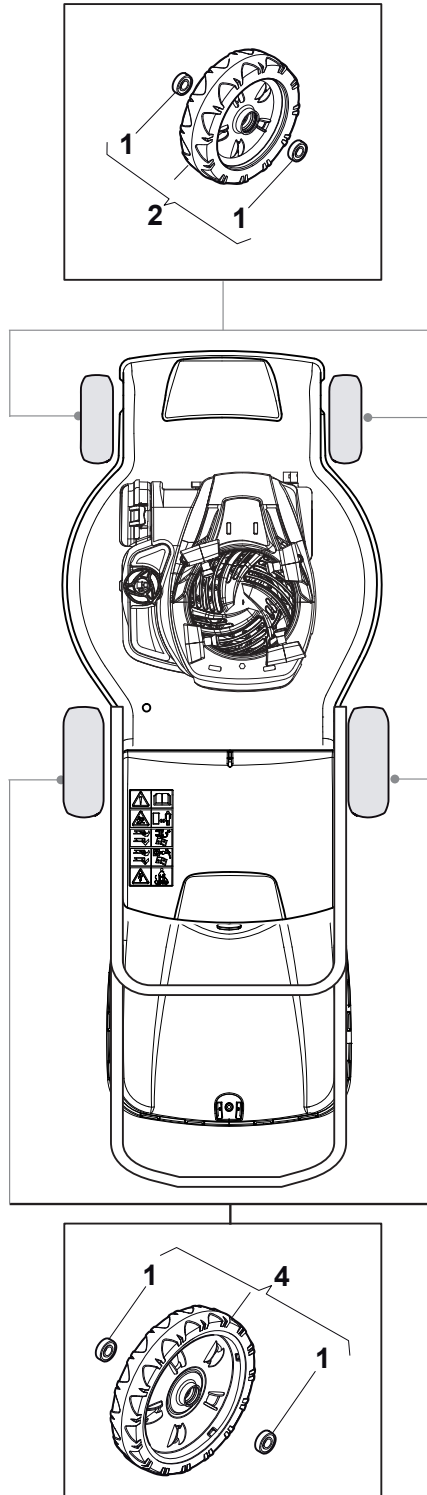

Ball Bearing Ø200 - Wheels NTD

Ball Bearing Ø280 - Wheels NTD

MP1 554 WSVQE

WBH Petrol Steel   **Wheels and Hub Caps**

Issue 30 - 2015

Fig.	Q.ty	Part No	Description	Notes
1	8	119216035/0	Bearing	
2	4	381007416/2	Wheel	
4	2	381007417/2	Wheel