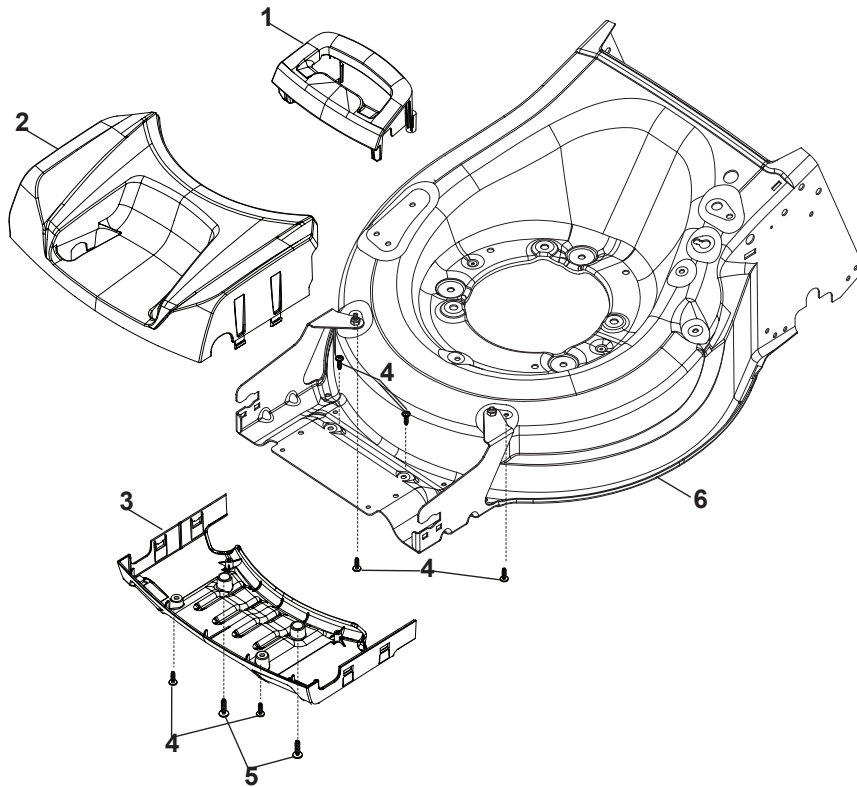

THIS INFORMATION IS NOT INTENDED FOR SALE OR RESALE, AND THIS NOTICE MUST REMAIN ON ALL COPIES.

Fig.	Q.ty	Part No	Description	Notes
1	1	322055262/0	Lower Cover	
2	1	322055263/0	Upper Cover	
3	1	322602026/0	Button	
4	5	112728699/0	Screw	
5	1	125943004/0	Screw	
6	1	122450477/0	Spring	
7	1	322981471/1	Plate	
8	5	112728697/0	Screw	
9	1	322602027/0	Lens	
10	1	322602028/0	Visualizer	
11	1	112154510/0	Nut	
12	1	112523040/0	Washer	
13	1	122517873/0	Pin	
14	1	381003475/0	Lever, Height Adjustment	
15	1	322778475/0	Bracket	
16	1	112815270/0	Screw	
17	1	122450480/0	Spring	
18	2	322545152/0	Plate	
19	4	112728698/0	Screw	
20	1	322778477/0	Bracket	
21	1	181003116/0	Gear Box	
23	1	381302883/0	Front Wheel Axle	
24	1	381302891/0	Rear Wheel Axle	
25	1	322806647/0	Bracket	
26	2	119216035/0	Bearing	
27	1	122570110/1	Pinion Right	
28	1	122570120/1	Pinion Left	
29	4	112608600/0	Seeger	
30	2	122753000/0	Pin	
31	1	381002046/0	Wheels Control Rod	
32	2	122519820/0	Pin	
33	2	322785305/0	Support	
34	4	112728697/0	Screw	
35	2	112436051/0	Plate	
37	2	322600247/0	Protection, Wheel	
38	2	322600205/1	Protection, Wheel	
39	2	322042068/0	Bushing	
40	2	112521371/0	Washer	
41	2	112523050/0	Washer	
42	1	135064379/0	Belt	
43	5	112728704/1	Screw	
44	1	112674550/0	Screw	
45	2	112154210/0	Nut	
46	1	122671656/0	Washer	
47	2	112792611/0	Screw	
48	2	112689500/0	Screw	
49	1	322806649/0	Bracket	
50	1	322608567/0	Axle	
51	2	112735120/0	Screw	
52	1	118390020/0	Conduit Clip	
53	1	381030107/0	Cavo Comando Marce	

Fig.	Q.ty	Part No	Description	Notes
54	1	322722802/1	Starting Block inner-half	
54	1	322722807/0	Speed Control Lever Half-Bearing	
55	1	322722803/0	Half-Shell	
56	2	112728702/0	Screw	
57	1	322399820/0	Knob	
58	2	112728300/0	Screw	
59	1	322319307/1	Lever, Speed Drive Control	
60	1	122601914/0	Pulley	
61	1	122601915/0	Pulley	