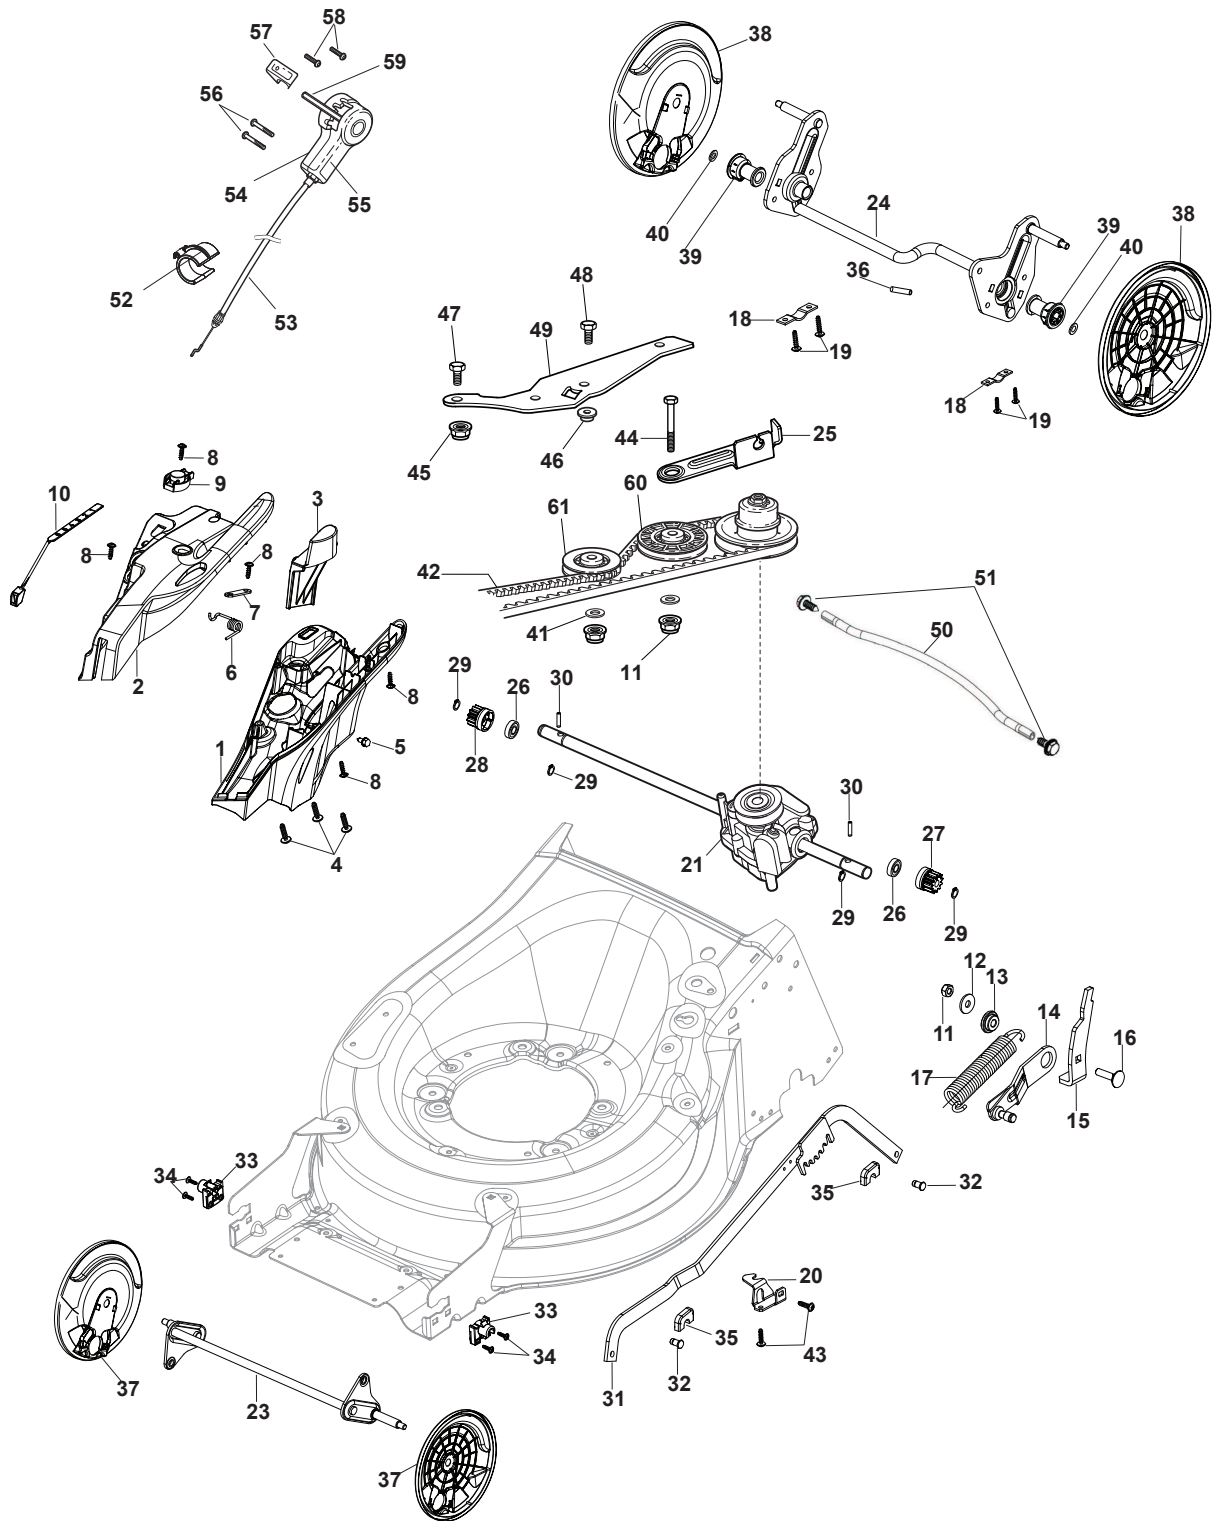

THIS INFORMATION IS NOT INTENDED FOR SALE OR RESALE, AND THIS NOTICE MUST REMAIN ON ALL COPIES.

Fig.	Q.ty	Part No	Description	Notes
1	1	322055262/0	Lower Cover	
2	1	322055263/0	Upper Cover	
3	1	322602026/0	Button	
4	5	112728699/0	Screw	
5	1	125943004/0	Screw	
6	1	122450477/0	Spring	
7	1	322981471/1	Plate	
8	5	112728697/0	Screw	
9	1	322602027/0	Lens	
10	1	322602028/0	Visualizer	
11	1	112154510/0	Nut	
12	1	112523040/0	Washer	
13	1	122517873/0	Pin	
14	1	381003475/0	Lever, Height Adjustment	
15	1	322778475/0	Bracket	
16	1	112815270/0	Screw	
17	1	122450480/0	Spring	
18	2	322545152/0	Plate	
19	4	112728698/0	Screw	
20	1	322778477/0	Bracket	
21	1	181003116/0	Gear Box	
23	1	381302883/0	Front Wheel Axle	
24	1	381302891/0	Rear Wheel Axle	
25	1	322806647/0	Bracket	
26	2	119216035/0	Bearing	
27	1	122570110/1	Pinion Right	
28	1	122570120/1	Pinion Left	
29	4	112608600/0	Seeger	
30	2	122753000/0	Pin	
31	1	381002046/0	Wheels Control Rod	
32	2	122519820/0	Pin	
33	2	322785305/0	Support	
34	4	112728697/0	Screw	
35	2	112436051/0	Plate	
37	2	322600247/0	Protection, Wheel	
38	2	322600205/1	Protection, Wheel	
39	2	322042068/0	Bushing	
40	2	112521371/0	Washer	
41	2	112523050/0	Washer	
42	1	135064379/0	Belt	
43	5	112728704/1	Screw	
44	1	112674550/0	Screw	
45	2	112154210/0	Nut	
46	1	122671656/0	Washer	
47	2	112792611/0	Screw	
48	2	112689500/0	Screw	
49	1	322806649/0	Bracket	
50	1	322608567/0	Axle	
51	2	112735120/0	Screw	
52	1	118390020/0	Conduit Clip	
53	1	381030107/0	Cavo Comando Marce	

Fig.	Q.ty	Part No	Description	Notes
54	1	322722802/1	Starting Block inner-half	
54	1	322722807/0	Speed Control Lever Half-Bearing	
55	1	322722803/0	Half-Shell	
56	2	112728702/0	Screw	
57	1	322399820/0	Knob	
58	2	112728300/0	Screw	
59	1	322319307/1	Lever, Speed Drive Control	
60	1	122601914/0	Pulley	
61	1	122601915/0	Pulley	