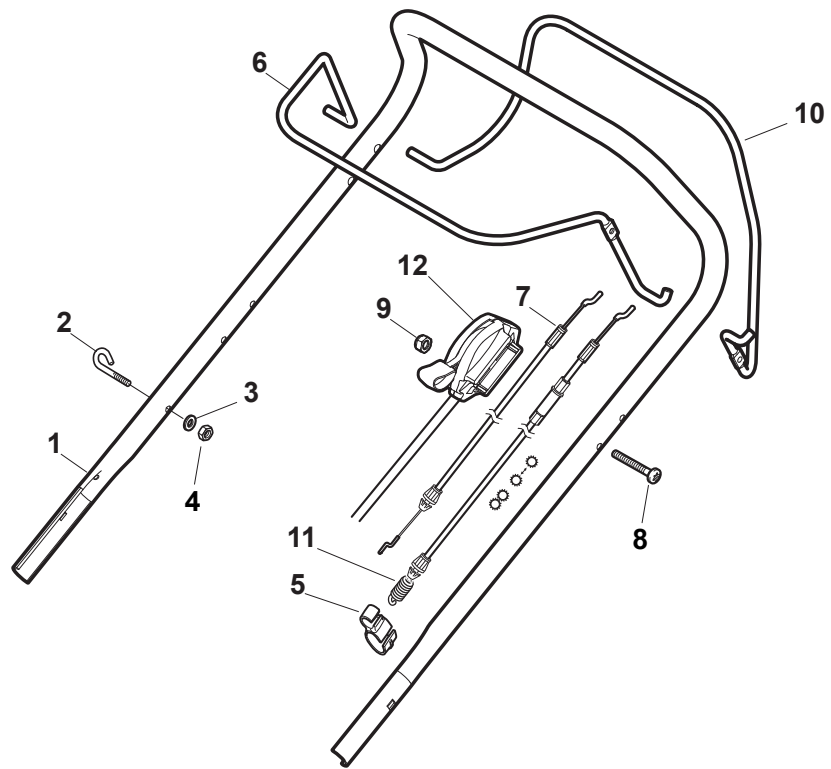

Fig.	Q.ty	Part No	Description	Notes
54	1	322722802/1	Starting Block inner-half	
54	1	322722807/0	Speed Control Lever Half-Bearing	
55	1	322722803/0	Half-Shell	
56	2	112728702/0	Screw	
57	1	322399820/0	Knob	
58	2	112728300/0	Screw	
59	1	322319307/1	Lever, Speed Drive Control	
60	1	122601914/0	Pulley	
61	1	122601915/0	Pulley	

Fig.	Q.ty	Part No	Description	Notes
1	1	381006785/0	Handle Lower Part	Black
2	2	112819110/0	Screw	
3	2	122671651/0	Washer	
4	2	122399900/0	Knob	
5	2	112293200/0	Nut	
6	2	112818900/0	Screw	
8	2	112155000/0	Nut	
9	2	112521350/0	Washer	
10	2	112369500/0	Elastic Washer	
11	2	112760605/0	Screw	
12	1	381008730/0	Outfit	Black

MP1 554 WSVQE

WBH Petrol Steel Handle, Lower Part

Issue 30 - 2015

Fig.	Q.ty	Part No	Description	Notes
1	1	381007563/0	Lower handle	
2	4	122131750/0	Nut	
3	4	322399835/0	Knob	
4	4	322680016/0	Washer	
5	2	381103350/0	Handle	Black
6	2	381003253/0	Handle	Black

MP1 554 WSVQE

WBH Petrol Steel Handle, Upper Part

Issue 30 - 2015

Fig.	Q.ty	Part No	Description	Notes
1	1	381006739/1	Handle, Upper Part	without Sponge
1	1	381006745/1	Handle, Upper Part with sponge handgrip	with Sponge
2	1	122430313/0	Guide Spring	
3	1	112521330/0	Washer	
4	1	112154510/0	Nut	
5	1	118390020/0	Conduit Clip	
8	1	112727788/0	Screw	
9	1	112154510/0	Nut	
11	1	381030104/0	Clutch Cable	