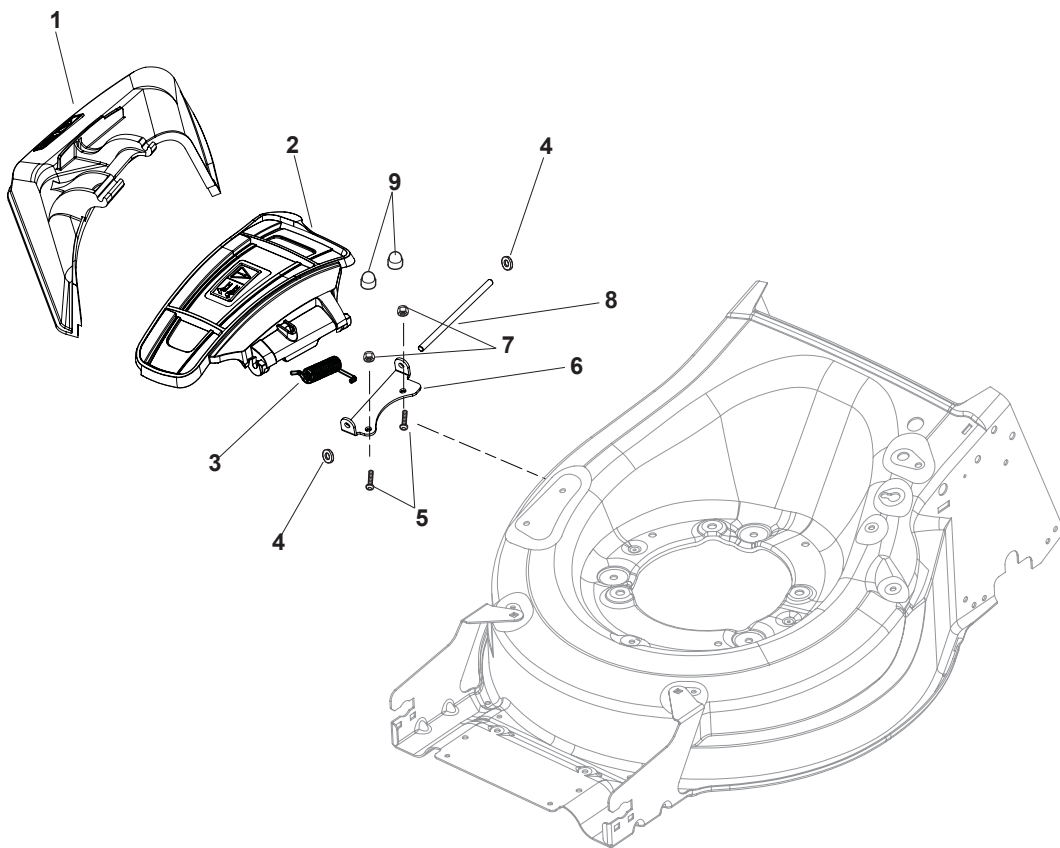

Fig.	Q.ty	Part No	Description	Notes
1	1	322108315/0	Conveyor	
2	1	322600309/0	Stone Guard, Black	
3	1	122450456/0	Spring	
4	2	112604896/0	Crown Fastener	
5	2	112727803/0	Screw	
6	1	322806639/0	Fulcrum Pin	
7	2	112154510/0	Nut	
8	1	122517869/1	Pin	
9	2	118203853/0	Screw	