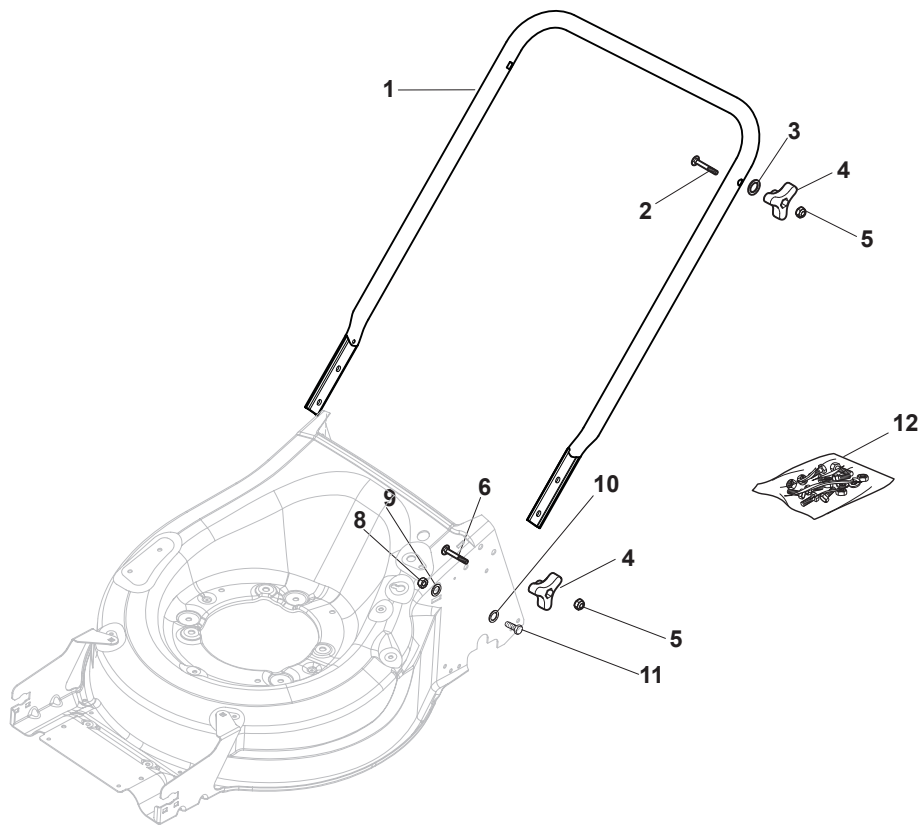

Fig.	Q.ty	Part No	Description	Notes
54	1	322722802/1	Starting Block inner-half	
54	1	322722807/0	Speed Control Lever Half-Bearing	
55	1	322722803/0	Half-Shell	
56	2	112728702/0	Screw	
57	1	322399820/0	Knob	
58	2	112728300/0	Screw	
59	1	322319307/1	Lever, Speed Drive Control	
60	1	122601914/0	Pulley	
61	1	122601915/0	Pulley	

MP1 554 WSVQE

WBH Petrol Steel Mask

Issue 30 - 2015

Fig.	Q.ty	Part No	Description	Notes
1	1	322500113/0	Front Combi	
2	6	112728697/0	Screw	
3	2	112728699/0	Screw	
4	1	322055524/0	Insert	
5	1	322226217/0	Mask, Red	
6	1	322393742/0	Handle	
7	1	381004779/0	Red Deck	Side Discharge

Fig.	Q.ty	Part No	Description	Notes
1	1	381006785/0	Handle Lower Part	Black
2	2	112819110/0	Screw	
3	2	122671651/0	Washer	
4	2	122399900/0	Knob	
5	2	112293200/0	Nut	
6	2	112818900/0	Screw	
8	2	112155000/0	Nut	
9	2	112521350/0	Washer	
10	2	112369500/0	Elastic Washer	
11	2	112760605/0	Screw	
12	1	381008730/0	Outfit	Black

MP1 554 WSVQE

WBH Petrol Steel Handle, Upper Part

Issue 30 - 2015

Fig.	Q.ty	Part No	Description	Notes
1	1	381006739/1	Handle, Upper Part	without Sponge
1	1	381006745/1	Handle, Upper Part with sponge handgrip	with Sponge
2	1	122430313/0	Guide Spring	
3	1	112521330/0	Washer	
4	1	112154510/0	Nut	
5	1	118390020/0	Conduit Clip	
8	1	112727788/0	Screw	
9	1	112154510/0	Nut	
11	1	381030104/0	Clutch Cable	