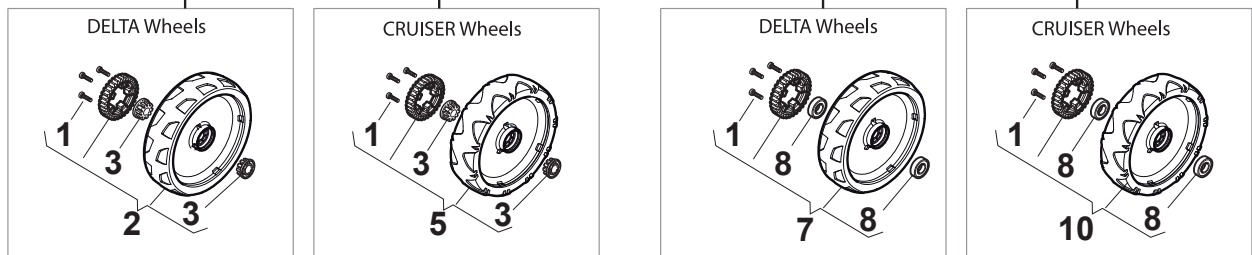

Bushing - Ø180

Ball Bearing - Ø180

Bushing - Ø240

Ball Bearing - Ø240

Fig.	Q.ty	Part No	Description	Notes
1	6	112728706/0	Screw	
2	2	381007462/1	Wheel	
3	8	322042064/0	Bushing	
4	2	381007442/1	Wheel	
5	2	381007466/1	Wheel	
6	2	381007445/1	Wheel	
7	2	381007463/1	Wheel	
8	8	119216035/0	Bearing	
9	2	381007448/1	Wheel	
10	2	381007467/1	Wheel	
11	2	381007455/1	Wheel