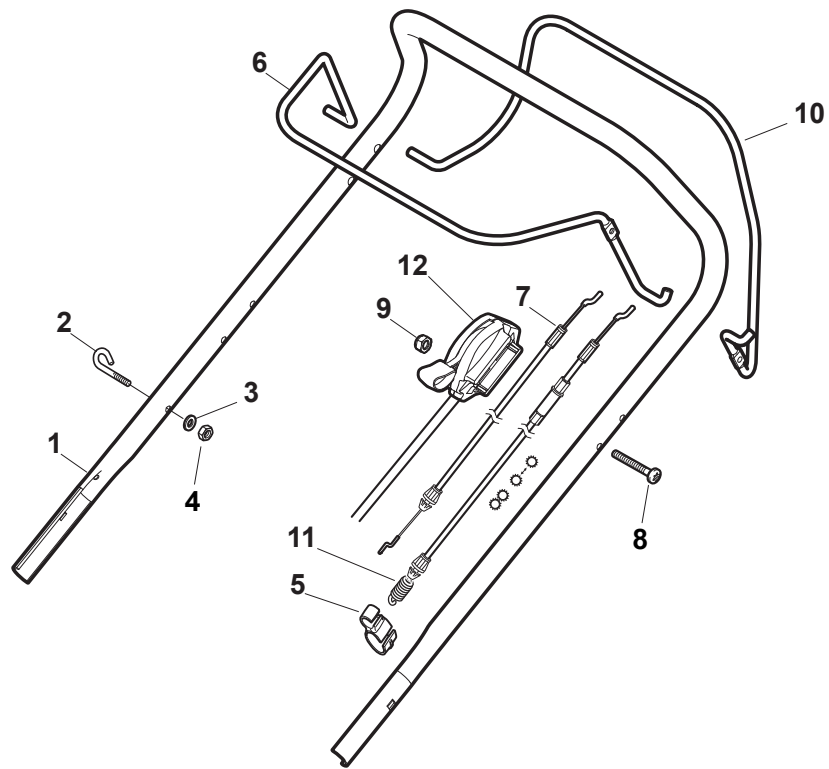

MP1 554 WSVQE

WBH Petrol Steel Handle, Upper Part for B&S 775IS Engine

Issue 30 - 2015

Fig.	Q.ty	Part No	Description	Notes
1	1	381006739/1	Handle, Upper Part	without Sponge
1	1	381006745/1	Handle, Upper Part with sponge handgrip	with Sponge
2	1	122430313/0	Guide Spring	
3	1	112521330/0	Washer	
4	1	112154510/0	Nut	
5	1	118390020/0	Conduit Clip	
8	1	112727783/0	Screw	
9	1	112154510/0	Nut	
11	1	381030104/0	Clutch Cable