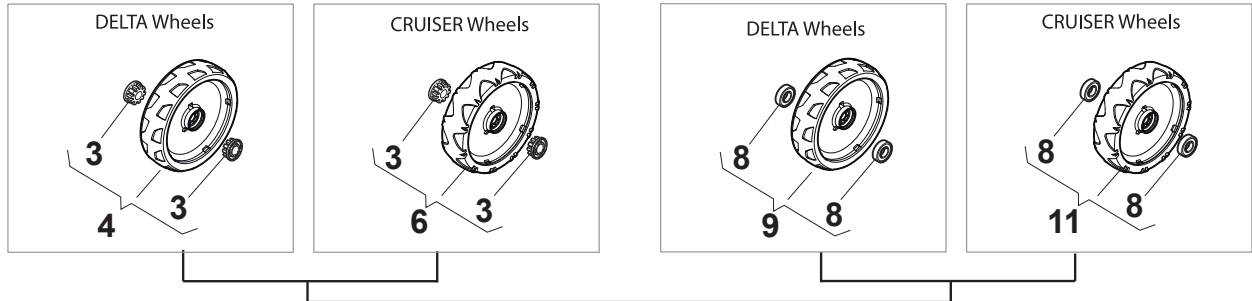

Bushing - Ø180

Ball Bearing - Ø180

Bushing - Ø240

Ball Bearing - Ø240

Fig.	Q.ty	Part No	Description	Notes
1	6	112728706/0	Screw	
2	2	381007462/1	Wheel	
3	8	322042064/0	Bushing	
4	2	381007442/1	Wheel	
5	2	381007466/1	Wheel	
6	2	381007445/1	Wheel	
7	2	381007463/1	Wheel	
8	8	119216035/0	Bearing	
9	2	381007448/1	Wheel	
10	2	381007467/1	Wheel	
11	2	381007455/1	Wheel