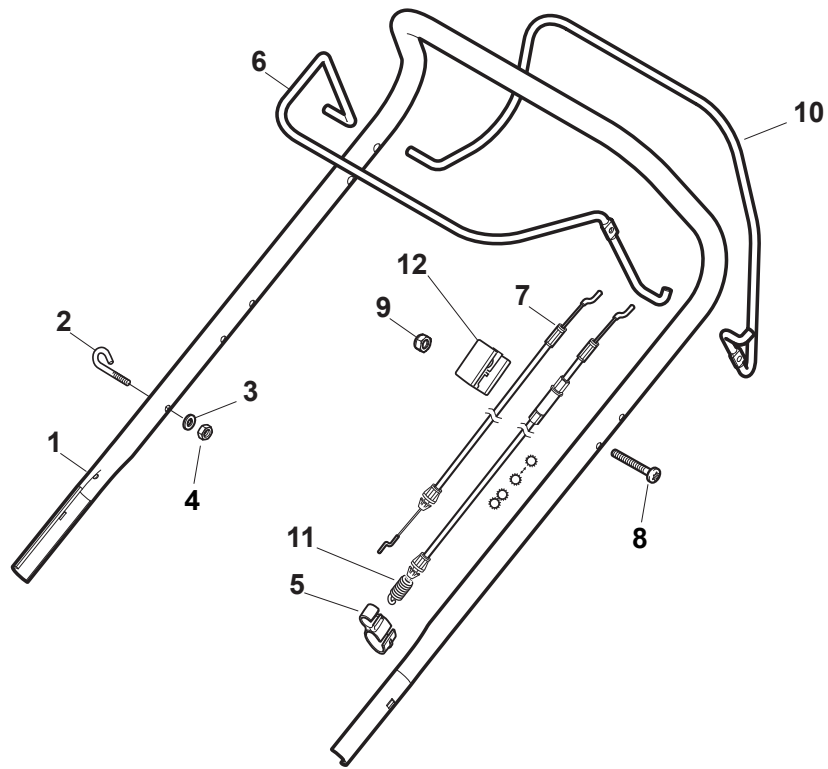

Fig.	Q.ty	Part No	Description	Notes
54	1	322722802/1	Starting Block inner-half	
54	1	322722807/0	Speed Control Lever Half-Bearing	
55	1	322722803/0	Half-Shell	
56	2	112728702/0	Screw	
57	1	322399820/0	Knob	
58	2	112728300/0	Screw	
59	1	322319307/1	Lever, Speed Drive Control	
60	1	122601914/0	Pulley	
61	1	122601915/0	Pulley	

Fig.	Q.ty	Part No	Description	Notes
1	1	381006785/0	Handle Lower Part	Black
2	2	112819110/0	Screw	
3	2	122671651/0	Washer	
4	2	122399900/0	Knob	
5	2	112293200/0	Nut	
6	2	112818900/0	Screw	
8	2	112155000/0	Nut	
9	2	112521350/0	Washer	
10	2	112369500/0	Elastic Washer	
11	2	112760605/0	Screw	
12	1	381008730/0	Outfit	Black

MP1 554 WSVQE

WBH Petrol Steel Handle, Upper Part

Issue 30 - 2015

Fig.	Q.ty	Part No	Description	Notes
1	1	381006739/1	Handle, Upper Part	without Sponge
1	1	381006745/1	Handle, Upper Part with sponge handgrip	with Sponge
2	1	122430313/0	Guide Spring	
3	1	112521330/0	Washer	
4	1	112154510/0	Nut	
5	1	118390020/0	Conduit Clip	
8	1	112727788/0	Screw	
9	1	112154510/0	Nut	
11	1	381030104/0	Clutch Cable	

MP1 554 WSVQE

WBH Petrol Steel Handle, Upper Part

Issue 30 - 2015

Fig.	Q.ty	Part No	Description	Notes
1	1	381006739/1	Handle, Upper Part	without Sponge
1	1	381006745/1	Handle, Upper Part with sponge handgrip	with Sponge
2	1	122430313/0	Guide Spring	
3	1	112521330/0	Washer	
4	1	112154510/0	Nut	
5	1	118390020/0	Conduit Clip	
8	1	112727783/0	Screw	
9	1	112154510/0	Nut	
11	1	381030104/0	Clutch Cable	
12	1	322551640/0	Plate	