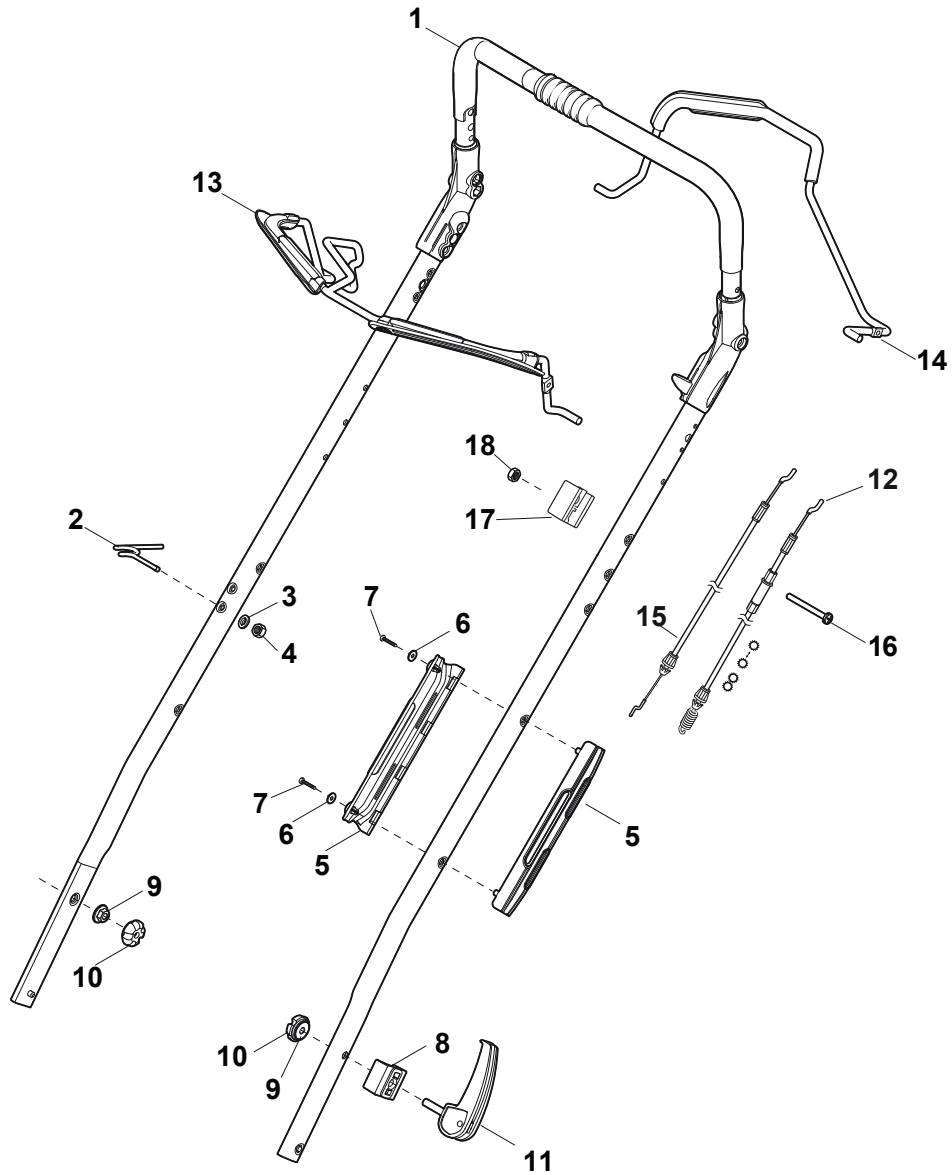

Fig.	Q.ty	Part No	Description	Notes
54	1	322722802/1	Starting Block inner-half	
54	1	322722807/0	Speed Control Lever Half-Bearing	
55	1	322722803/0	Half-Shell	
56	2	112728702/0	Screw	
57	1	322399820/0	Knob	
58	2	112728300/0	Screw	
59	1	322319307/1	Lever, Speed Drive Control	
60	1	122601914/0	Pulley	
61	1	122601915/0	Pulley	

Fig.	Q.ty	Part No	Description	Notes
1	1	381007559/0	Handle, Upper Part	Black
2	1	122430313/0	Guide Spring	
3	1	112521330/0	Washer	
4	1	112154510/0	Nut	
5	2	322806644/0	Protection	
6	4	112523000/1	Washer	
7	4	112727812/0	Screw	
8	2	322680017/0	Washer	
9	2	122131750/0	Nut	
10	2	322399835/0	Knob	
11	1	381003253/0	Handle	Black
12	1	381030108/0	Clutch Cable	
13	1	181003437/0	Lever, Engine Brake Black	
14	1	181003438/0	Drive Control Lever	
15	1	181030057/0	Cable, Thread Engine Brake	
16	1	112727784/0	Screw	
17	1	322551639/0	Fixed Plate	
18	1	112154510/0	Nut	

Fig.	Q.ty	Part No	Description	Notes
1	1	381007559/0	Handle, Upper Part	Black
2	1	122430313/0	Guide Spring	
3	1	112521330/0	Washer	
4	1	112154510/0	Nut	
5	2	322806644/0	Protection	
6	4	112523000/1	Washer	
7	4	112727812/0	Screw	
8	2	322680017/0	Washer	
9	2	122131750/0	Nut	
10	2	322399835/0	Knob	
11	1	381003253/0	Handle	Black
12	1	381030108/0	Clutch Cable	
13	1	181003437/0	Lever, Engine Brake Black	
14	1	181003438/0	Drive Control Lever	
15	1	181030057/0	Cable, Thread Engine Brake	
16	1	112727786/0	Screw	
17	1	112154510/0	Nut	
18	1	181005540/0	Throttle Cable	

Bushing - Ø180

Ball Bearing - Ø180

Bushing - Ø240

Ball Bearing - Ø240

Fig.	Q.ty	Part No	Description	Notes
1	6	112728706/0	Screw	
2	2	381007462/1	Wheel	
3	8	322042064/0	Bushing	
4	2	381007442/1	Wheel	
5	2	381007466/1	Wheel	
6	2	381007445/1	Wheel	
7	2	381007463/1	Wheel	
8	8	119216035/0	Bearing	
9	2	381007448/1	Wheel	
10	2	381007467/1	Wheel	
11	2	381007455/1	Wheel	