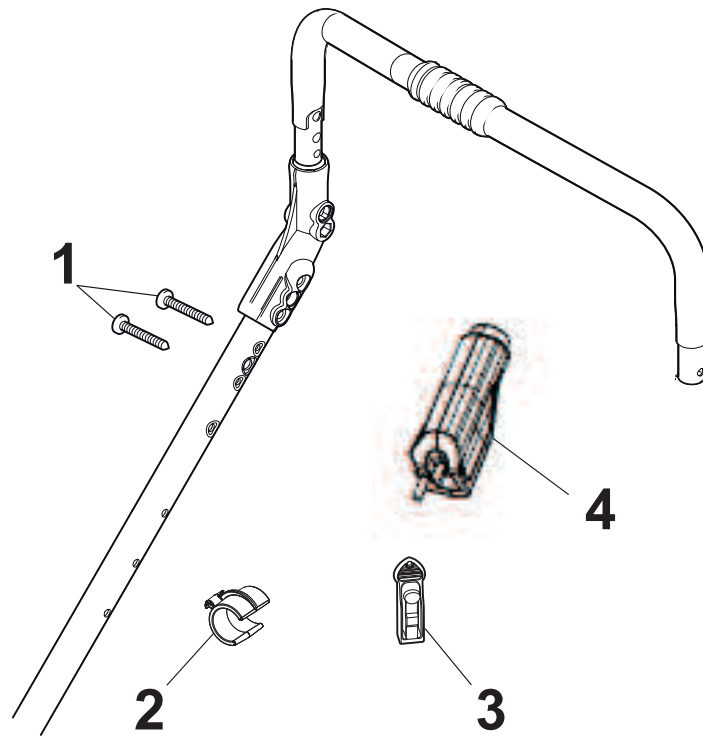

Fig.	Q.ty	Part No	Description	Notes
1	1	381007559/0	Handle, Upper Part	Black
2	1	122430313/0	Guide Spring	
3	1	112521330/0	Washer	
4	1	112154510/0	Nut	
5	2	322806644/0	Protection	
6	4	112523000/1	Washer	
7	4	112727812/0	Screw	
8	2	322680017/0	Washer	
9	2	122131750/0	Nut	
10	2	322399835/0	Knob	
11	1	381003253/0	Handle	Black
12	1	381030108/0	Clutch Cable	
13	1	181003437/0	Lever, Engine Brake Black	
14	1	181003438/0	Drive Control Lever	
15	1	181030057/0	Cable, Thread Engine Brake	
16	1	112727786/0	Screw	
17	1	112154510/0	Nut	
18	1	181005540/0	Throttle Cable	

Fig.	Q.ty	Part No	Description	Notes
6	1	118204136/0	Battery Charger	CE plugg with B&S 775 IS
1	2	112728702/0	Screw	
2	1	112728691/0	Screw	
3	1	322722801/0	Starting Block Outer Half-Bearing	
4	1	118450051/0	Switch	
5	1	322722800/0	Starting Block Inner Half-Bearing	
6	1	118204120/0	Battery Charger	CE plug
6	1	118204121/0	Battery Charger	Uk plug
7	1	133320015/0	Fastpoint Clamp Art.0377.Aa00	
8	1	118204196/0	Cable, Start	For B&S Engines
10	1	118390021/0	Conduit Clip	
11	1	322109533/0	Battery Holder	
12	1	118120052/0	Battery	
13	1	112728706/0	Screw	
14	1	325160039/0	Spacer	

Fig.	Q.ty	Part No	Description	Notes
1	1	112728300/0	Screw	with Varietor
1	1	112728702/0	Screw	without Varietor
2	1	133320022/0	Fastpoint Clamp Art.0384.Aa01	
3	1	322076570/1	Battery Safety Key	
4	1	381600400/0	Switch	
5	1	118120061/0	Battery	
6	1	118204136/0	Battery Charger	

Bushing - Ø180

Ball Bearing - Ø180

Bushing - Ø240

Ball Bearing - Ø240

Fig.	Q.ty	Part No	Description	Notes
1	6	112728706/0	Screw	
2	2	381007462/1	Wheel	
3	8	322042064/0	Bushing	
4	2	381007442/1	Wheel	
5	2	381007466/1	Wheel	
6	2	381007445/1	Wheel	
7	2	381007463/1	Wheel	
8	8	119216035/0	Bearing	
9	2	381007448/1	Wheel	
10	2	381007467/1	Wheel	
11	2	381007455/1	Wheel	