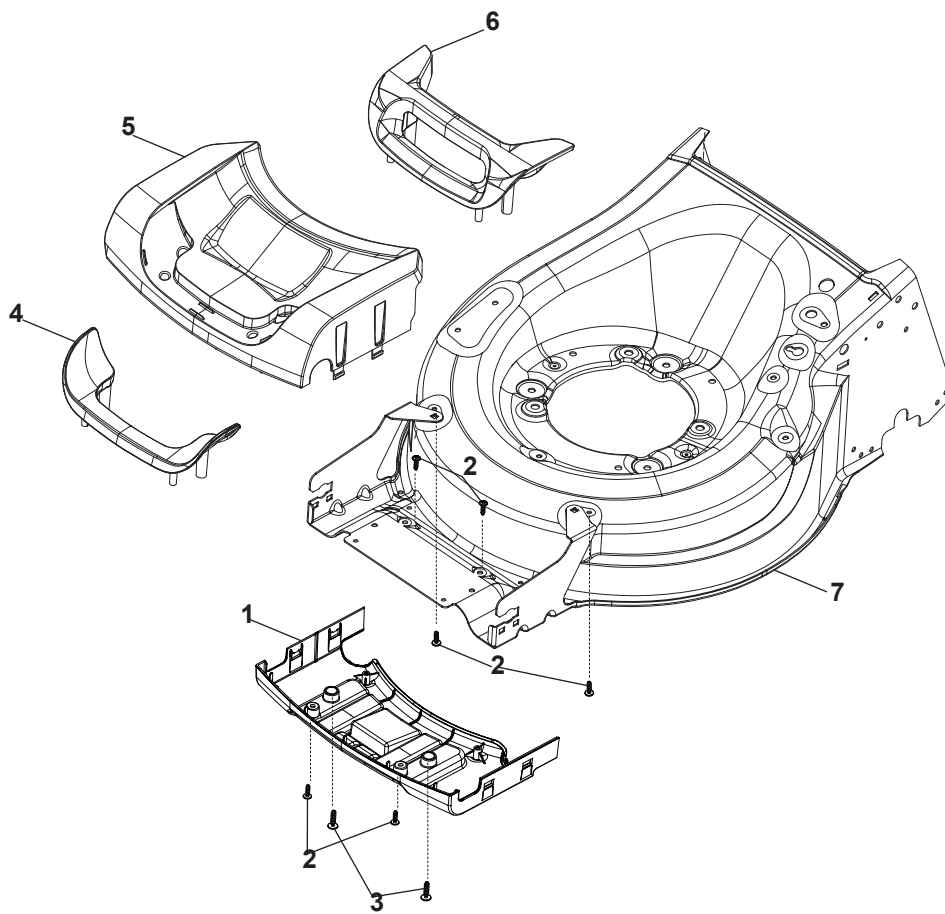

MP1 554 WSVQE

WBH Petrol Steel Mask

Issue 30 - 2015

Fig.	Q.ty	Part No	Description	Notes
1	1	322500113/0	Front Combi	
2	6	112728697/0	Screw	
3	2	112728699/0	Screw	
4	1	322055524/0	Insert	
5	1	322226217/0	Mask, Red	
6	1	322393742/0	Handle	
7	1	381004779/0	Red Deck	Side Discharge