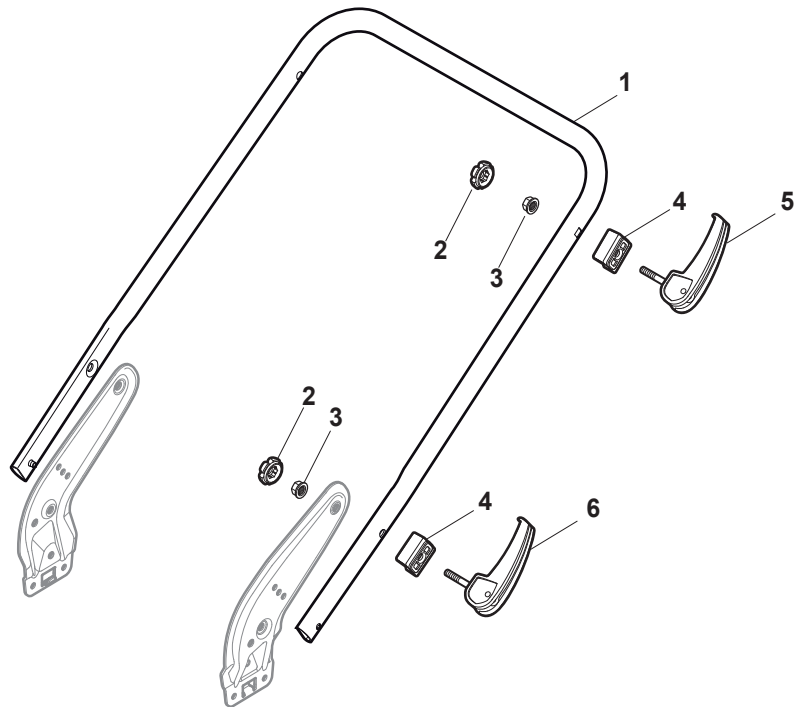

Fig.	Q.ty	Part No	Description	Notes
54	1	322722802/1	Starting Block inner-half	
54	1	322722807/0	Speed Control Lever Half-Bearing	
55	1	322722803/0	Half-Shell	
56	2	112728702/0	Screw	
57	1	322399820/0	Knob	
58	2	112728300/0	Screw	
59	1	322319307/1	Lever, Speed Drive Control	
60	1	122601914/0	Pulley	
61	1	122601915/0	Pulley	

MP1 554 WSVQE

WBH Petrol Steel Mask

Issue 30 - 2015

Fig.	Q.ty	Part No	Description	Notes
1	1	322500113/0	Front Combi	
2	6	112728697/0	Screw	
3	2	112728699/0	Screw	
4	1	322055524/0	Insert	
5	1	322226217/0	Mask, Red	
6	1	322393742/0	Handle	
7	1	381004779/0	Red Deck	Side Discharge

Fig.	Q.ty	Part No	Description	Notes
1	1	381006785/0	Handle Lower Part	Black
2	2	112819110/0	Screw	
3	2	122671651/0	Washer	
4	2	122399900/0	Knob	
5	2	112293200/0	Nut	
6	2	112818900/0	Screw	
8	2	112155000/0	Nut	
9	2	112521350/0	Washer	
10	2	112369500/0	Elastic Washer	
11	2	112760605/0	Screw	
12	1	381008730/0	Outfit	Black

MP1 554 WSVQE

WBH Petrol Steel Handle, Upper Part

Issue 30 - 2015

Fig.	Q.ty	Part No	Description	Notes
1	1	381006739/1	Handle, Upper Part	without Sponge
1	1	381006745/1	Handle, Upper Part with sponge handgrip	with Sponge
2	1	122430313/0	Guide Spring	
3	1	112521330/0	Washer	
4	1	112154510/0	Nut	
5	1	118390020/0	Conduit Clip	
8	1	112727788/0	Screw	
9	1	112154510/0	Nut	
11	1	381030104/0	Clutch Cable	