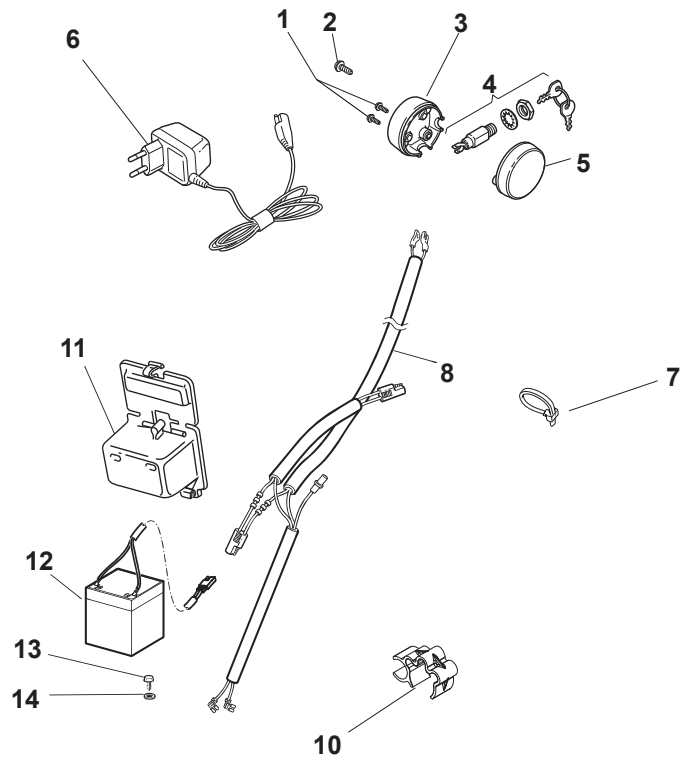

Fig.	Q.ty	Part No	Description	Notes
1	1	381007559/0	Handle, Upper Part	Black
2	1	122430313/0	Guide Spring	
3	1	112521330/0	Washer	
4	1	112154510/0	Nut	
5	2	322806644/0	Protection	
6	4	112523000/1	Washer	
7	4	112727812/0	Screw	
8	2	322680017/0	Washer	
9	2	122131750/0	Nut	
10	2	322399835/0	Knob	
11	1	381003253/0	Handle	Black
12	1	381030108/0	Clutch Cable	
13	1	181003437/0	Lever, Engine Brake Black	
14	1	181003438/0	Drive Control Lever	
15	1	181030057/0	Cable, Thread Engine Brake	
16	1	112727784/0	Screw	
17	1	322551639/0	Fixed Plate	
18	1	112154510/0	Nut	

Fig.	Q.ty	Part No	Description	Notes
1	1	381007559/0	Handle, Upper Part	Black
2	1	122430313/0	Guide Spring	
3	1	112521330/0	Washer	
4	1	112154510/0	Nut	
5	2	322806644/0	Protection	
6	4	112523000/1	Washer	
7	4	112727812/0	Screw	
8	2	322680017/0	Washer	
9	2	122131750/0	Nut	
10	2	322399835/0	Knob	
11	1	381003253/0	Handle	Black
12	1	381030108/0	Clutch Cable	
13	1	181003437/0	Lever, Engine Brake Black	
14	1	181003438/0	Drive Control Lever	
15	1	181030057/0	Cable, Thread Engine Brake	
16	1	112727786/0	Screw	
17	1	112154510/0	Nut	
18	1	181005540/0	Throttle Cable	

Fig.	Q.ty	Part No	Description	Notes
6	1	118204136/0	Battery Charger	CE plugg with B&S 775 IS
1	2	112728702/0	Screw	
2	1	112728691/0	Screw	
3	1	322722801/0	Starting Block Outer Half-Bearing	
4	1	118450051/0	Switch	
5	1	322722800/0	Starting Block Inner Half-Bearing	
6	1	118204120/0	Battery Charger	CE plug
6	1	118204121/0	Battery Charger	Uk plug
7	1	133320015/0	Fastpoint Clamp Art.0377.Aa00	
8	1	118204196/0	Cable, Start	For B&S Engines
10	1	118390021/0	Conduit Clip	
11	1	322109533/0	Battery Holder	
12	1	118120052/0	Battery	
13	1	112728706/0	Screw	
14	1	325160039/0	Spacer	

Fig.	Q.ty	Part No	Description	Notes
1	1	112728300/0	Screw	with Varietor
1	1	112728702/0	Screw	without Varietor
2	1	133320022/0	Fastpoint Clamp Art.0384.Aa01	
3	1	322076570/1	Battery Safety Key	
4	1	381600400/0	Switch	
5	1	118120061/0	Battery	
6	1	118204136/0	Battery Charger	