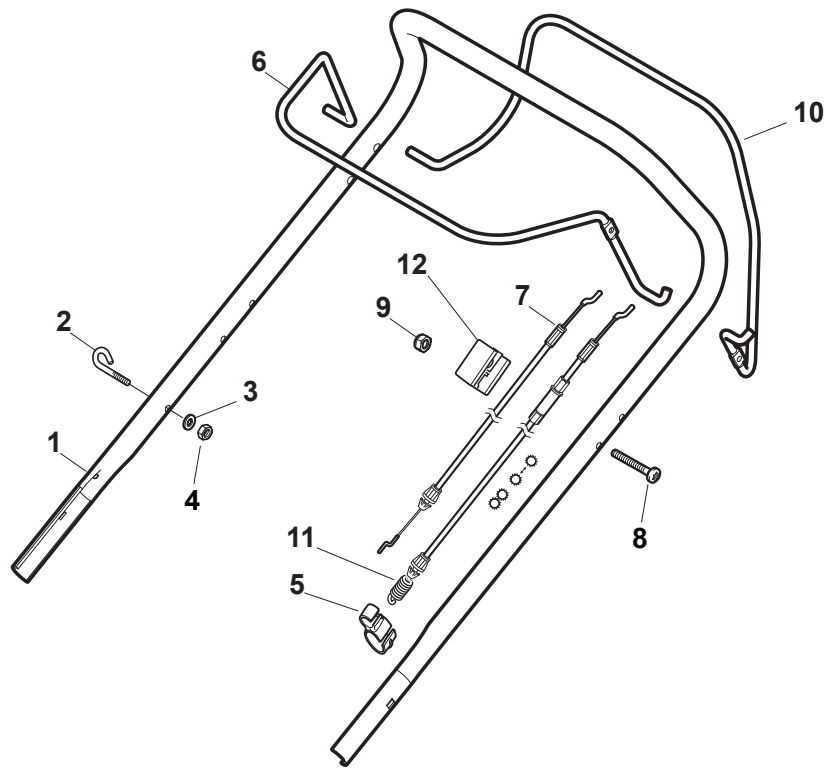

Fig.	Q.ty	Part No	Description	Notes
54	1	322722802/1	Starting Block inner-half	
54	1	322722807/0	Speed Control Lever Half-Bearing	
55	1	322722803/0	Half-Shell	
56	2	112728702/0	Screw	
57	1	322399820/0	Knob	
58	2	112728300/0	Screw	
59	1	322319307/1	Lever, Speed Drive Control	
60	1	122601914/0	Pulley	
61	1	122601915/0	Pulley	

Fig.	Q.ty	Part No	Description	Notes
1	1	381006785/0	Handle Lower Part	Black
2	2	112819110/0	Screw	
3	2	122671651/0	Washer	
4	2	122399900/0	Knob	
5	2	112293200/0	Nut	
6	2	112818900/0	Screw	
8	2	112155000/0	Nut	
9	2	112521350/0	Washer	
10	2	112369500/0	Elastic Washer	
11	2	112760605/0	Screw	
12	1	381008730/0	Outfit	Black

MP1 554 WSVQE

WBH Petrol Steel Handle, Lower Part

Issue 30 - 2015

Fig.	Q.ty	Part No	Description	Notes
1	1	381007563/0	Lower handle	
2	4	122131750/0	Nut	
3	4	322399835/0	Knob	
4	4	322680016/0	Washer	
5	2	381103350/0	Handle	Black
6	2	381003253/0	Handle	Black

MP1 554 WSVQE

WBH Petrol Steel Handle, Upper Part

Issue 30 - 2015

Fig.	Q.ty	Part No	Description	Notes
1	1	381006739/1	Handle, Upper Part	without Sponge
1	1	381006745/1	Handle, Upper Part with sponge handgrip	with Sponge
2	1	122430313/0	Guide Spring	
3	1	112521330/0	Washer	
4	1	112154510/0	Nut	
5	1	118390020/0	Conduit Clip	
8	1	112727788/0	Screw	
9	1	112154510/0	Nut	
11	1	381030104/0	Clutch Cable	