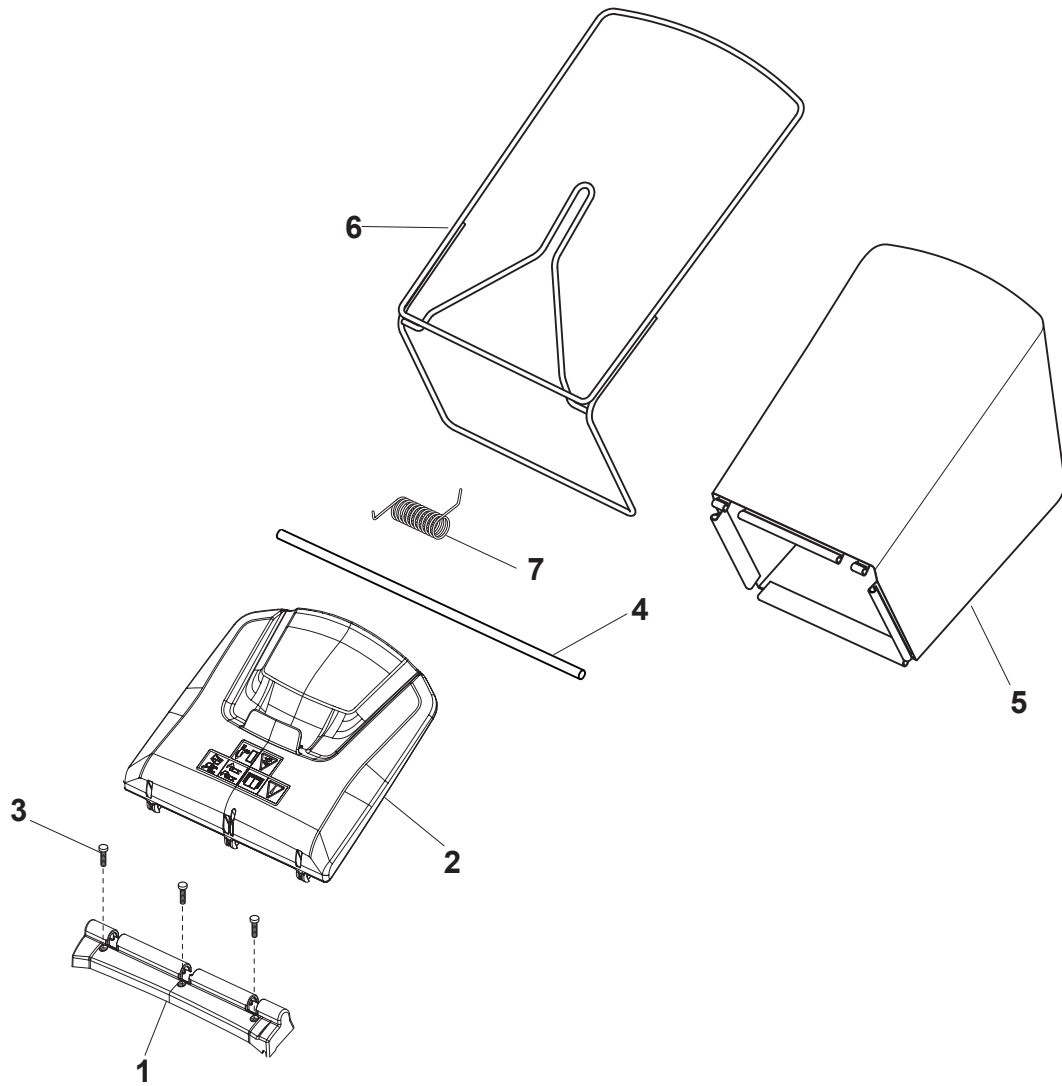

Fig.	Quantity	Part No	Description	Notes
1	1	122465607/3	Hub With Pulley, Crankshaft Ø 22.2	for GGP and B&S Engines
1	1	122465608/2	Hub With Pulley, Crankshaft Ø 25	for HONDA Engines
1	1	122465638/1	Hub With Pulley, Crankshaft Ø 22.2	for B&S 675E -750-850 Engines
2	1	181004409/0	Mulching Blade	
3	1	112508125/0	Elastic Washer	
4	1	112523080/0	Washer	
5	1	112735698/0	Screw	
6	1	112139100/0	Feather, Crankshaft Ø 22,2	for GGP and B&S Engines
6	1	112139150/0	Feather, Crankshaft Ø 25	for HONDA Engines
7	3	112735108/1	Screw	for GGP-B&S-HONDA Engines
7	3	112735109/1	Screw	for GGP 100 Engine