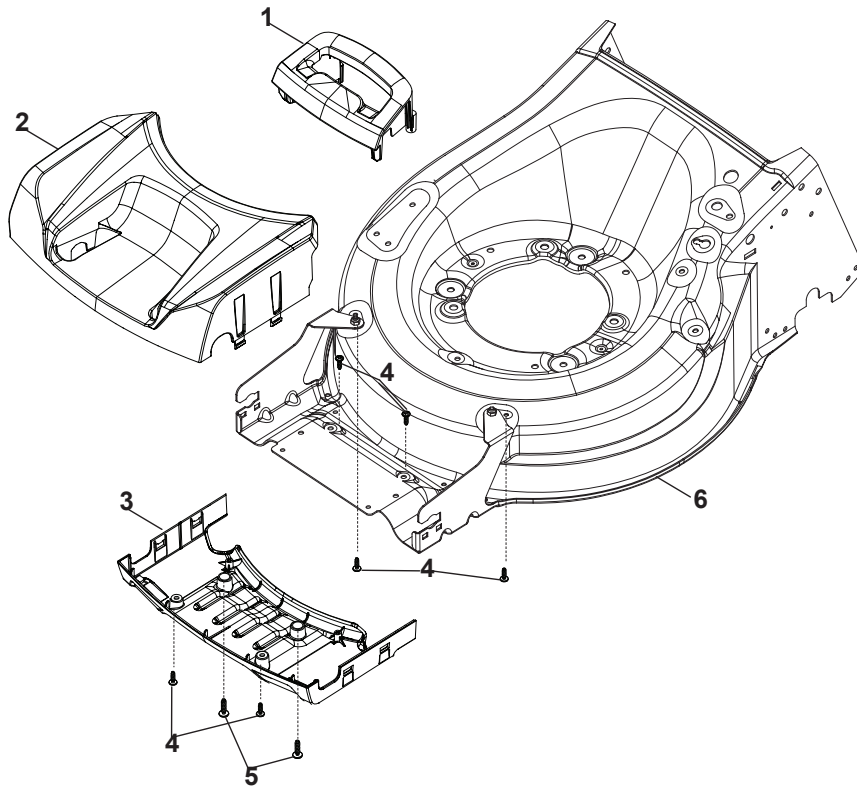

THIS INFORMATION IS NOT INTENDED FOR SALE OR RESALE, AND THIS NOTICE MUST REMAIN ON ALL COPIES.

Fig.	Quantity	Part No	Description	Notes
1	1	322055262/0	Lower Cover	
2	1	322055263/0	Upper Cover	
3	1	322602026/0	Button	
4	5	112728699/0	Screw	
5	1	125943004/0	Screw	
6	1	122450477/0	Spring	
7	1	322981471/1	Plate	
8	5	112728697/0	Screw	
9	1	322602027/0	Lens	
10	1	322602028/0	Visualizer	
11	1	112154510/0	Nut	
12	1	112523040/0	Washer	
13	1	122517873/0	Pin	
14	1	381003475/0	Lever, Height Adjustment	
15	1	322778475/0	Bracket	
16	1	112815270/0	Screw	
17	1	122450480/0	Spring	
18	2	322545152/0	Plate	
19	4	112728698/0	Screw	
20	1	322778477/0	Support	
21	1	181003116/0	Gear Box	
23	1	381302883/0	Front Wheel Axle	
24	1	381302891/0	Rear Wheel Axle	
25	1	322806647/0	Bracket	
26	2	119216035/0	Bearing	
27	1	122570110/1	Pinion Right	
28	1	122570120/1	Pinion Left	
29	4	112608600/0	Seeger	
30	2	122753000/0	Pin	
31	1	381002047/0	Wheels Control Rod	
32	2	122519820/0	Pin	
33	2	322785305/0	Support	
34	4	112728697/0	Screw	
35	2	112436051/0	Plate	
37	2	322600247/0	Protection, Wheel	
38	2	322600205/1	Protection, Wheel	
39	2	322042068/0	Bushing	
40	2	112521371/0	Washer	
41	2	112523050/0	Washer	
42	1	135064379/0	Belt	
43	5	112728704/1	Screw	
44	1	112674550/0	Screw	
45	2	112154210/0	Nut	
46	1	122671656/0	Washer	
47	2	112792611/0	Screw	
48	2	112689500/0	Screw	
49	1	322806649/0	Bracket	
50	1	322608567/0	Stiffening	
51	2	112735120/0	Screw	
52	1	118390020/0	Conduit Clip Caproeurope	
53	1	381030107/0	Cable, Speed Drive Control	

Fig.	Quantity	Part No	Description	Notes
54	1	322722802/1	Half-Shell Starting Block inner-half	for ERGO Handle
54	1	322722807/0	Speed Control Lever Half-Bearing	for PRO Handle
55	1	322722803/0	Half-Shell	
56	2	112728702/0	Screw	
57	1	322399820/0	Knob	
58	2	112728300/0	Screw	
59	1	322319307/1	Lever, Speed Drive Control	
60	1	122601914/0	Pulley	
61	1	122601915/0	Pulley	