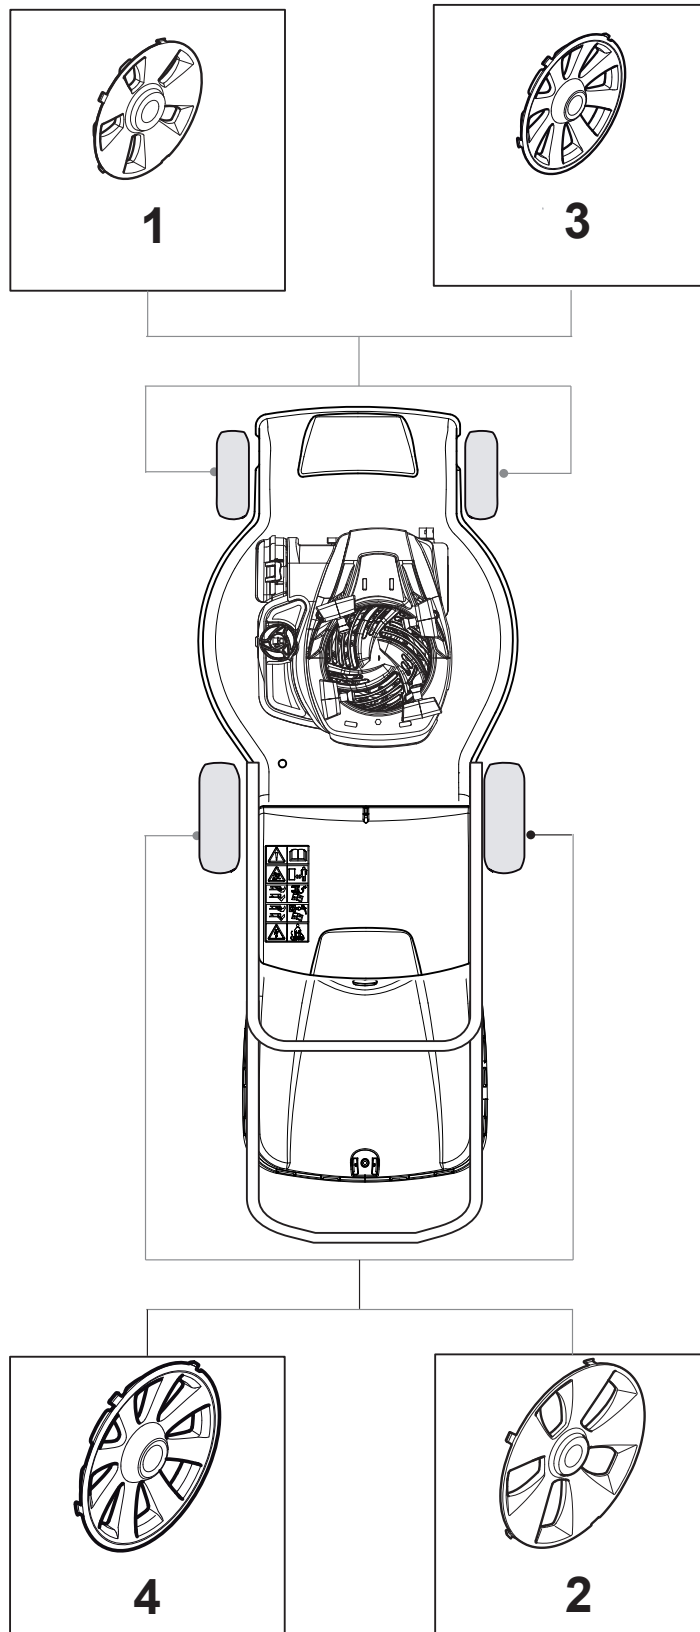

Ball Bearing Ø200 - Wheels NTD

Ball Bearing Ø280 - Wheels NTD

Fig.	Quantity	Part No	Description	Notes
2	4	381007416/2	Wheel	
1	8	119216035/0	Bearing	
4	2	381007417/2	Wheel	

DELTA Wheel (Pierced) - Ø 200

DELTA Wheel - Ø 280

Fig.	Quantity	Part No	Description	Notes
1	2	381007477/0	Wheel	
2	8	119216035/0	Bearing	
3	2	322110640/0	Hub Cap Grey	
4	2	381007478/1	Wheel	

Fig.	Quantity	Part No	Description	Notes
2	2	322110644/0	Hub Cap Grey	Grey
4	2	322110646/0	Hub Cap Grey	Grey
1	2	322110643/0	Hub Cap Grey	Grey
2	2	322110644/0	Hub Cap Grey	Grey
3	2	322110645/0	Hub Cap Grey	Grey
4	2	322110646/0	Hub Cap Grey	Grey
1	2	322110643/0	Hub Cap Grey	Grey
3	2	322110645/0	Hub Cap Grey	Grey