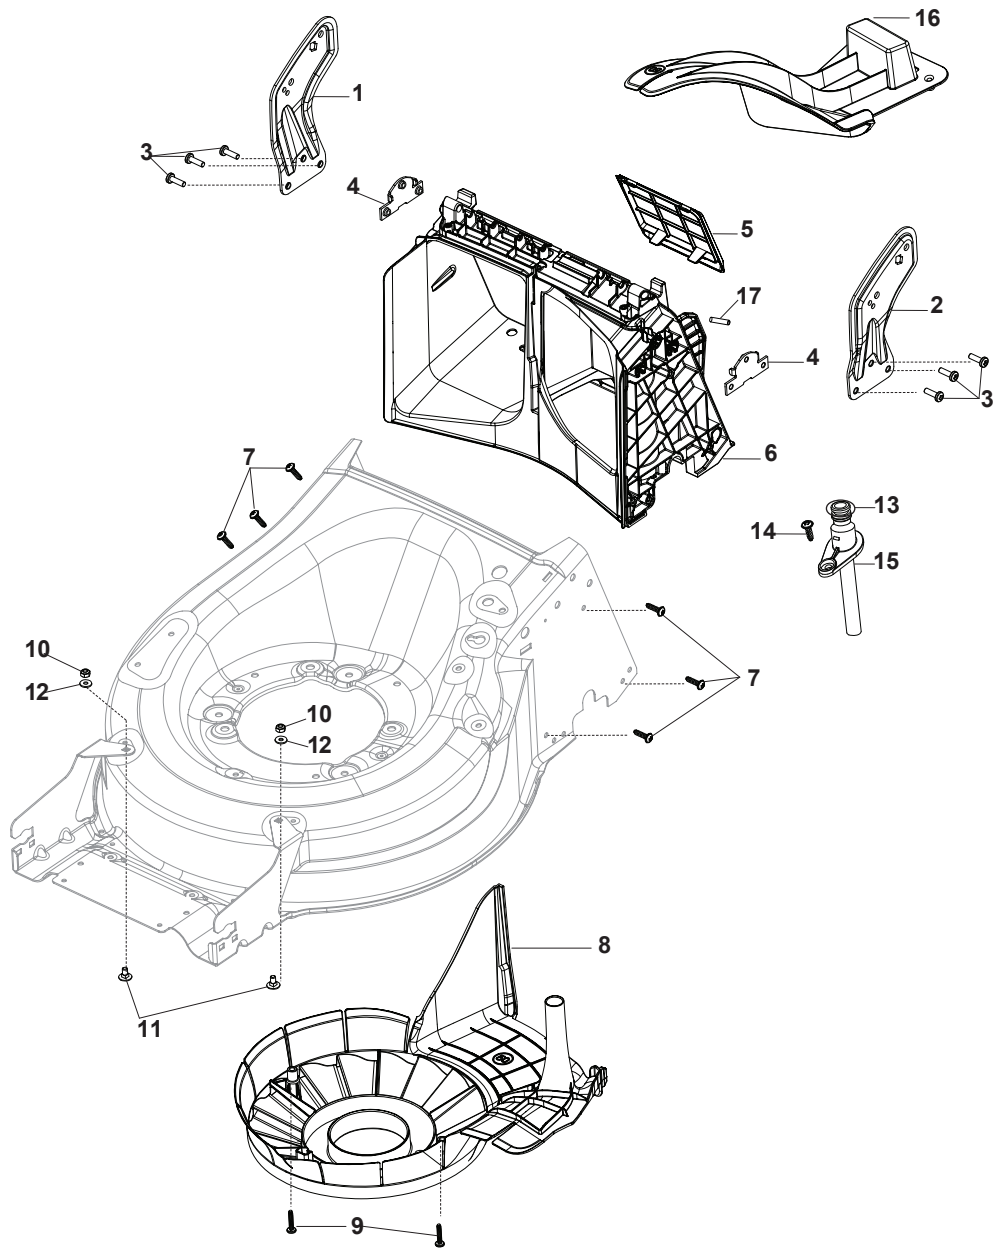

Fig.	Quantity	Part No	Description	Notes
54	1	322722802/1	Half-Shell Starting Block inner-half	for ERGO Handle
54	1	322722807/0	Speed Control Lever Half-Bearing	for PRO Handle
55	1	322722803/0	Half-Shell	
56	2	112728702/0	Screw	
57	1	322399820/0	Knob	
58	2	112728300/0	Screw	
59	1	322319307/1	Lever, Speed Drive Control	
60	1	122601914/0	Pulley	
61	1	122601915/0	Pulley	

Ball Bearing Ø200 - Wheels NTD

Ball Bearing Ø280 - Wheels NTD

Fig.	Quantity	Part No	Description	Notes
2	4	381007416/2	Wheel	
1	8	119216035/0	Bearing	
4	2	381007417/2	Wheel	

DELTA Wheel (Pierced) - Ø 200

DELTA Wheel - Ø 280

Fig.	Quantity	Part No	Description	Notes
1	2	381007477/0	Wheel	
2	8	119216035/0	Bearing	
3	2	322110640/0	Hub Cap Grey	
4	2	381007478/1	Wheel	

Fig.	Quantity	Part No	Description	Notes
2	2	322110644/0	Hub Cap Grey	Grey
4	2	322110646/0	Hub Cap Grey	Grey
1	2	322110643/0	Hub Cap Grey	Grey
2	2	322110644/0	Hub Cap Grey	Grey
3	2	322110645/0	Hub Cap Grey	Grey
4	2	322110646/0	Hub Cap Grey	Grey
1	2	322110643/0	Hub Cap Grey	Grey
3	2	322110645/0	Hub Cap Grey	Grey

Fig.	Quantity	Part No	Description	Notes
1	1	381005195/0	Bracket-Rh	
2	1	381005197/0	Bracket-Lh	
3	6	112727801/0	Screw	
4	2	322545213/0	Plate	
5	1	322600310/0	Rear door	Not for TR/E models
6	1	322108316/0	Conveyor	
7	6	112728699/0	Screw	
8	1	322060271/0	Carter Mulching	
9	2	112728530/0	Screw	
10	2	112154510/0	Nut	
11	2	112815200/0	Screw	
12	2	112521330/0	Washer	
13	1	119035000/0	Or Ring	
14	1	112728697/0	Screw	
15	1	322034002/0	Washing Connection	
16	1	322140246/0	Deflector	
17	1	112645708/0	Pin	