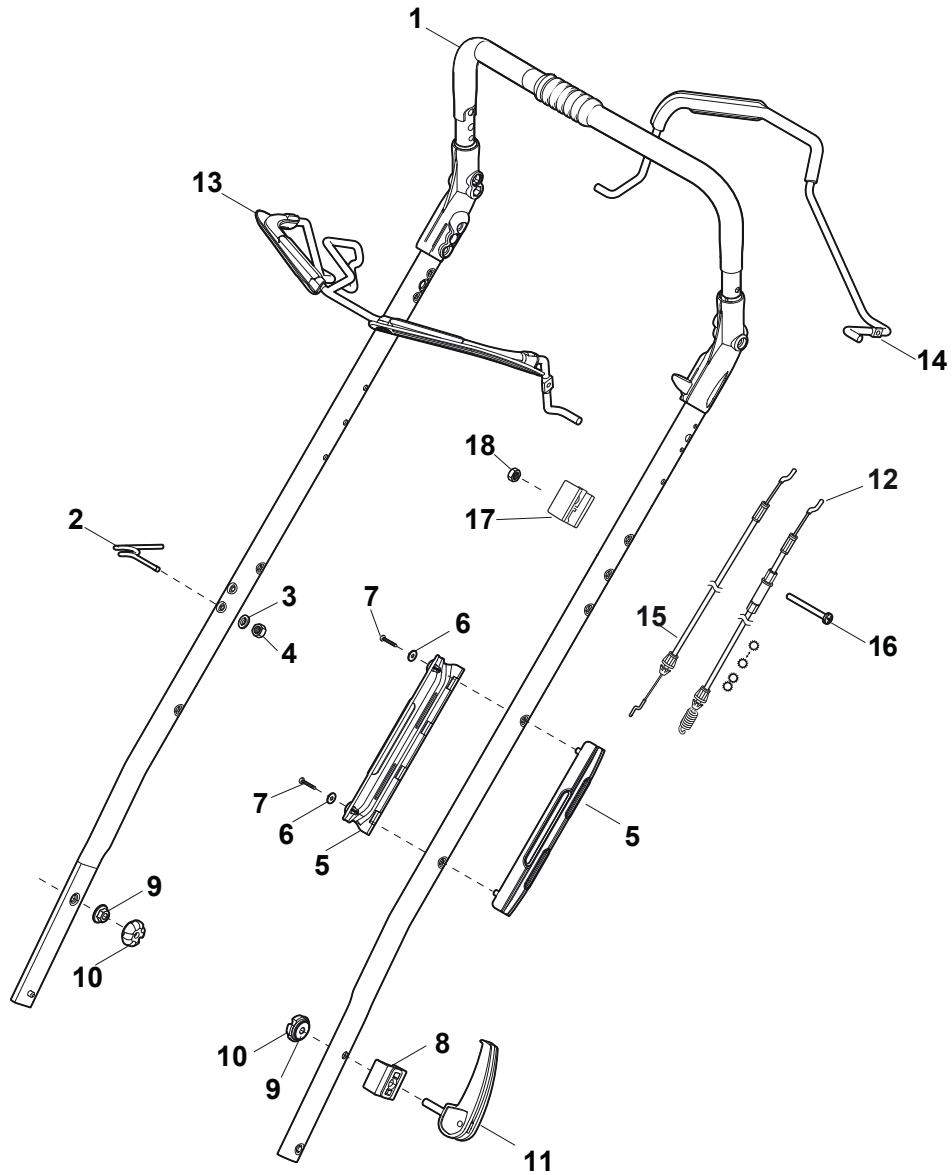

Fig.	Quantity	Part No	Description	Notes
54	1	322722802/1	Half-Shell Starting Block inner-half	for ERGO Handle
54	1	322722807/0	Speed Control Lever Half-Bearing	for PRO Handle
55	1	322722803/0	Half-Shell	
56	2	112728702/0	Screw	
57	1	322399820/0	Knob	
58	2	112728300/0	Screw	
59	1	322319307/1	Lever, Speed Drive Control	
60	1	122601914/0	Pulley	
61	1	122601915/0	Pulley	

Fig.	Quantity	Part No	Description	Notes
1	1	381006745/1	Handle, Upper Part with sponge handgrip	with Sponge
1	1	381006739/1	Handle, Upper Part	without Sponge
2	1	122430313/0	Guide Spring	
3	1	112521330/0	Washer	
4	1	112154510/0	Nut	
5	1	118390020/0	Conduit Clip Caproeurop	
6	1	181003363/1	Lever, Engine Brake Black	Black
6	1	381003365/0	Lever, Engine Brake Yellow	Yellow
7	1	181030087/0	Cable, Thread Engine Brake	Handle w/Knob - For B&S 775 IS
7	1	181030057/0	Cable, Thread Engine Brake	Handle w/Lever - For B&S 775 IS
8	1	112727783/0	Screw	
9	1	112154510/0	Nut	
10	1	181003364/0	Drive Control Lever	Black
10	1	381003366/0	Lever, Driving Yellow	Yellow
11	1	381030104/0	Clutch Cable	
12	1	181005537/0	Throttle Cable	for Handle with Knob
12	1	181005539/0	Throttle Cable	for Handle with Lever

Bushing - Ø180

Ball Bearing - Ø180

Bushing - Ø240

Ball Bearing - Ø240

Fig.	Quantity	Part No	Description	Notes
1	6	112728706/0	Screw	
2	2	381007462/1	Wheel	
3	8	322042064/0	Bushing	
4	2	381007442/1	Wheel	
5	2	381007466/1	Wheel	
6	2	381007445/1	Wheel	
7	2	381007463/1	Wheel	
8	8	119216035/0	Bearing	
9	2	381007448/1	Wheel	
10	2	381007467/1	Wheel	
11	2	381007455/1	Wheel	