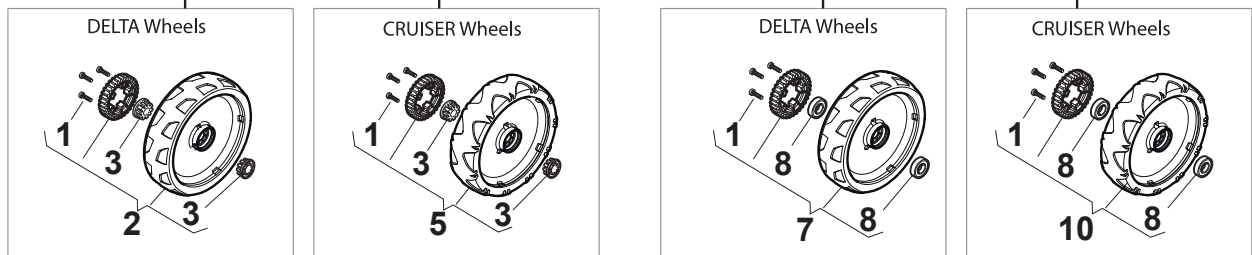

Bushing - Ø180

Ball Bearing - Ø180

Bushing - Ø240

Ball Bearing - Ø240

Fig.	Quantity	Part No	Description	Notes
1	6	112728706/0	Screw	
2	2	381007462/1	Wheel	
3	8	322042064/0	Bushing	
4	2	381007442/1	Wheel	
5	2	381007466/1	Wheel	
6	2	381007445/1	Wheel	
7	2	381007463/1	Wheel	
8	8	119216035/0	Bearing	
9	2	381007448/1	Wheel	
10	2	381007467/1	Wheel	
11	2	381007455/1	Wheel