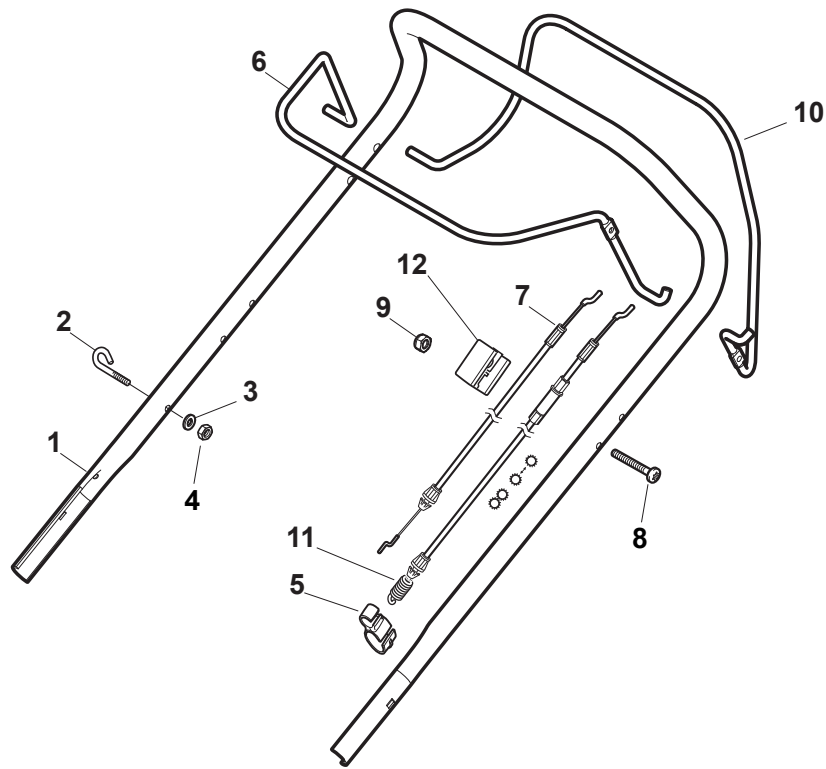

Fig.	Quantity	Part No	Description	Notes
1	1	381007563/0	Lower handle	
2	4	122131750/0	Nut	
3	4	322399835/0	Knob	
4	4	322680016/0	Washer	
5	2	381103350/0	Handle	Black
6	2	381003253/0	Handle	Black

Fig.	Quantity	Part No	Description	Notes
1	1	381006739/1	Handle, Upper Part	without Sponge
1	1	381006745/1	Handle, Upper Part with sponge handgrip	with Sponge
2	1	122430313/0	Guide Spring	
3	1	112521330/0	Washer	
4	1	112154510/0	Nut	
5	1	118390020/0	Conduit Clip Caproeuropa	
6	1	181003363/1	Lever, Engine Brake Black	Black
6	1	381003365/0	Lever, Engine Brake Yellow	Yellow
7	1	181030053/0	Cable, Thread Engine Brake	Handle w/Lever - For B&S 675-750 Engine
7	1	181030053/0	Cable, Thread Engine Brake	Handle w/Knob - For B&S 675
7	1	181030054/0	Cable, Thread Engine Brake	Handle w/Knob - For WBE 140 Engine
7	1	181030054/0	Cable, Thread Engine Brake	Handle w/Lever - For B&S 675E Engine
7	1	181030057/0	Cable, Thread Engine Brake	Handle w/Lever - For B&S 675-750-775 Engine
7	1	181030057/0	Cable, Thread Engine Brake	Handle w/Knob - For B&S 675E
7	1	181030070/0	Cable, Thread Engine Brake	Handle w/Knob - For Honda Engine MP1 55
7	1	181030070/0	Cable, Thread Engine Brake	Handle w/Knob - For WBE0702 Engine
7	1	181030070/0	Cable, Thread Engine Brake	Handle w/Knob - For B&S 625E-850 Engine
7	1	181030087/0	Cable, Thread Engine Brake	Handle w/Knob - For B&S 750-775 Engine
7	1	181030088/0	Cable, Thread Engine Brake	Handle w/Knob - For B&S 550E-625E-675 Engine
7	1	181030088/0	Cable, Thread Engine Brake	Handle w/Knob - For Honda Engine MP1 50
7	1	181030105/0	Cable, Thread Engine Brake	Handle w/Lever - For WBE 140 Engine
7	1	181030106/0	Cable, Thread Engine Brake	Handle w/Lever - For B&S 550E-625E-850 Engine
7	1	181030106/0	Cable, Thread Engine Brake	Handle w/Lever - For WBE0702 Engine
7	1	181030106/0	Cable, Thread Engine Brake	Handle w/Lever - For Honda Engine
8	1	112727788/0	Screw	
9	1	112154510/0	Nut	
10	1	181003364/0	Drive Control Lever	Black
10	1	381003366/0	Lever, Driving Yellow	Yellow
11	1	381030104/0	Clutch Cable	
12	1	181005537/0	Throttle Cable	for Handle with Knob
12	1	181005539/0	Throttle Cable	for Handle with Lever