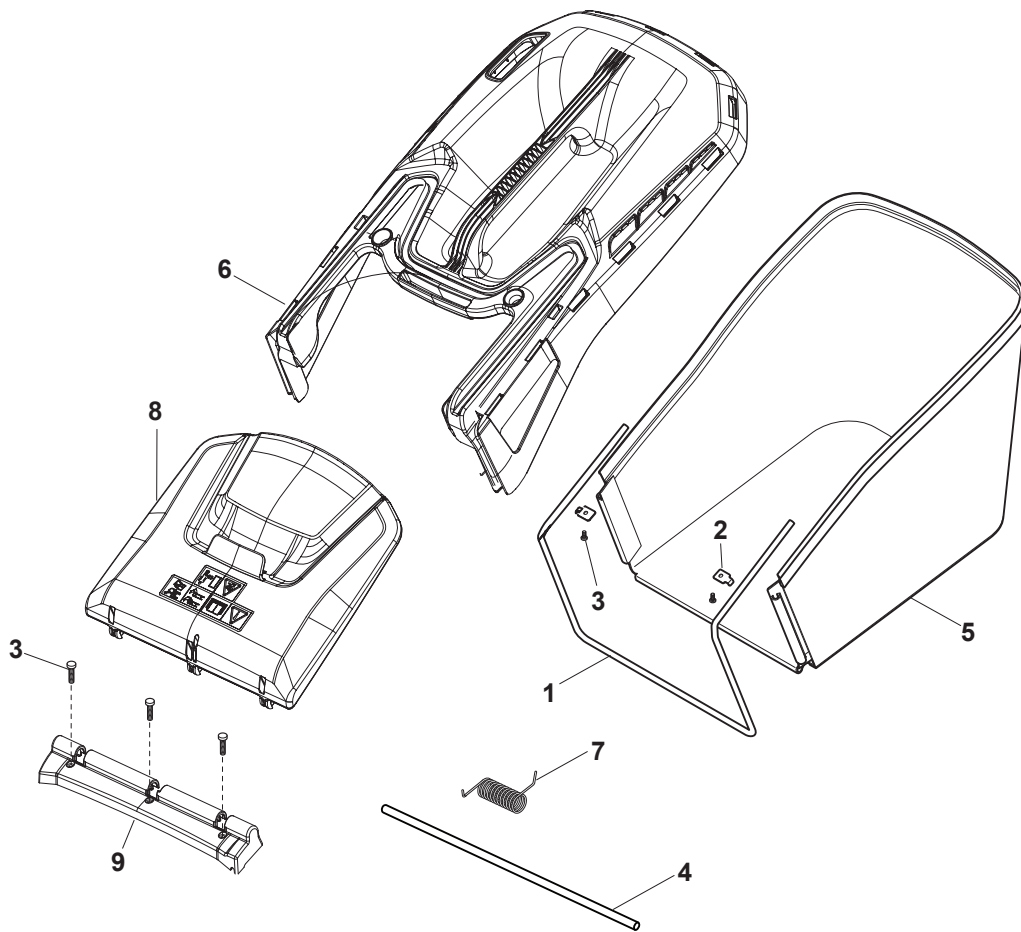

Fig.	Quantity	Part No	Description	Notes
1	1	322109569/0	Black Stone Guard Support	
2	1	322600312/0	Stone Guard, White	
2	1	322600308/0	Stone Guard, Black	
3	3	112728697/0	Screw	
4	1	122517884/0	Pin	
5	1	181102350/0	Cancas GrassCatcher	
6	1	181006410/0	Fabric Box Frame	
7	1	122450479/0	Spring	