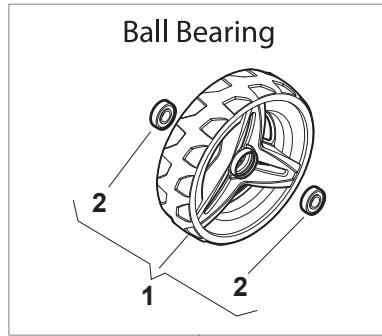

Bushing - Ø180

Ball Bearing - Ø180

Bushing - Ø240

Ball Bearing - Ø240

Fig.	Quantity	Part No	Description	Notes
1	6	112728706/0	Screw	
2	2	381007462/1	Wheel	
3	8	322042064/0	Bushing	
4	2	381007442/1	Wheel	
5	2	381007466/1	Wheel	
6	2	381007445/1	Wheel	
7	2	381007463/1	Wheel	
8	8	119216035/0	Bearing	
9	2	381007448/1	Wheel	
10	2	381007467/1	Wheel	
11	2	381007455/1	Wheel	

Ball Bearing Ø200 - Wheels NTD

Ball Bearing Ø280 - Wheels NTD

Fig.	Quantity	Part No	Description	Notes
2	4	381007416/2	Wheel	
1	8	119216035/0	Bearing	
4	2	381007417/2	Wheel	

DELTA Wheel (Pierced) - Ø 200

DELTA Wheel - Ø 280