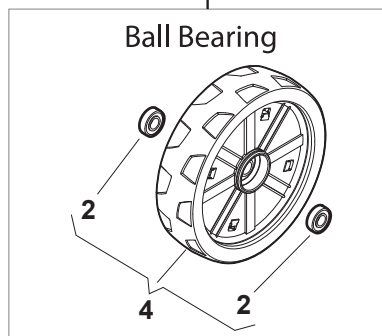

Bushing - Ø180

Ball Bearing - Ø180

Bushing - Ø240

Ball Bearing - Ø240

Fig.	Quantity	Part No	Description	Notes
1	6	112728706/0	Screw	
2	2	381007462/1	Wheel	
3	8	322042064/0	Bushing	
4	2	381007442/1	Wheel	
5	2	381007466/1	Wheel	
6	2	381007445/1	Wheel	
7	2	381007463/1	Wheel	
8	8	119216035/0	Bearing	
9	2	381007448/1	Wheel	
10	2	381007467/1	Wheel	
11	2	381007455/1	Wheel	

Ball Bearing Ø200 - Wheels NTD

Ball Bearing Ø280 - Wheels NTD

Fig.	Quantity	Part No	Description	Notes
2	4	381007416/2	Wheel	
1	8	119216035/0	Bearing	
4	2	381007417/2	Wheel	

DELTA Wheel (Pierced) - Ø 200

DELTA Wheel - Ø 280