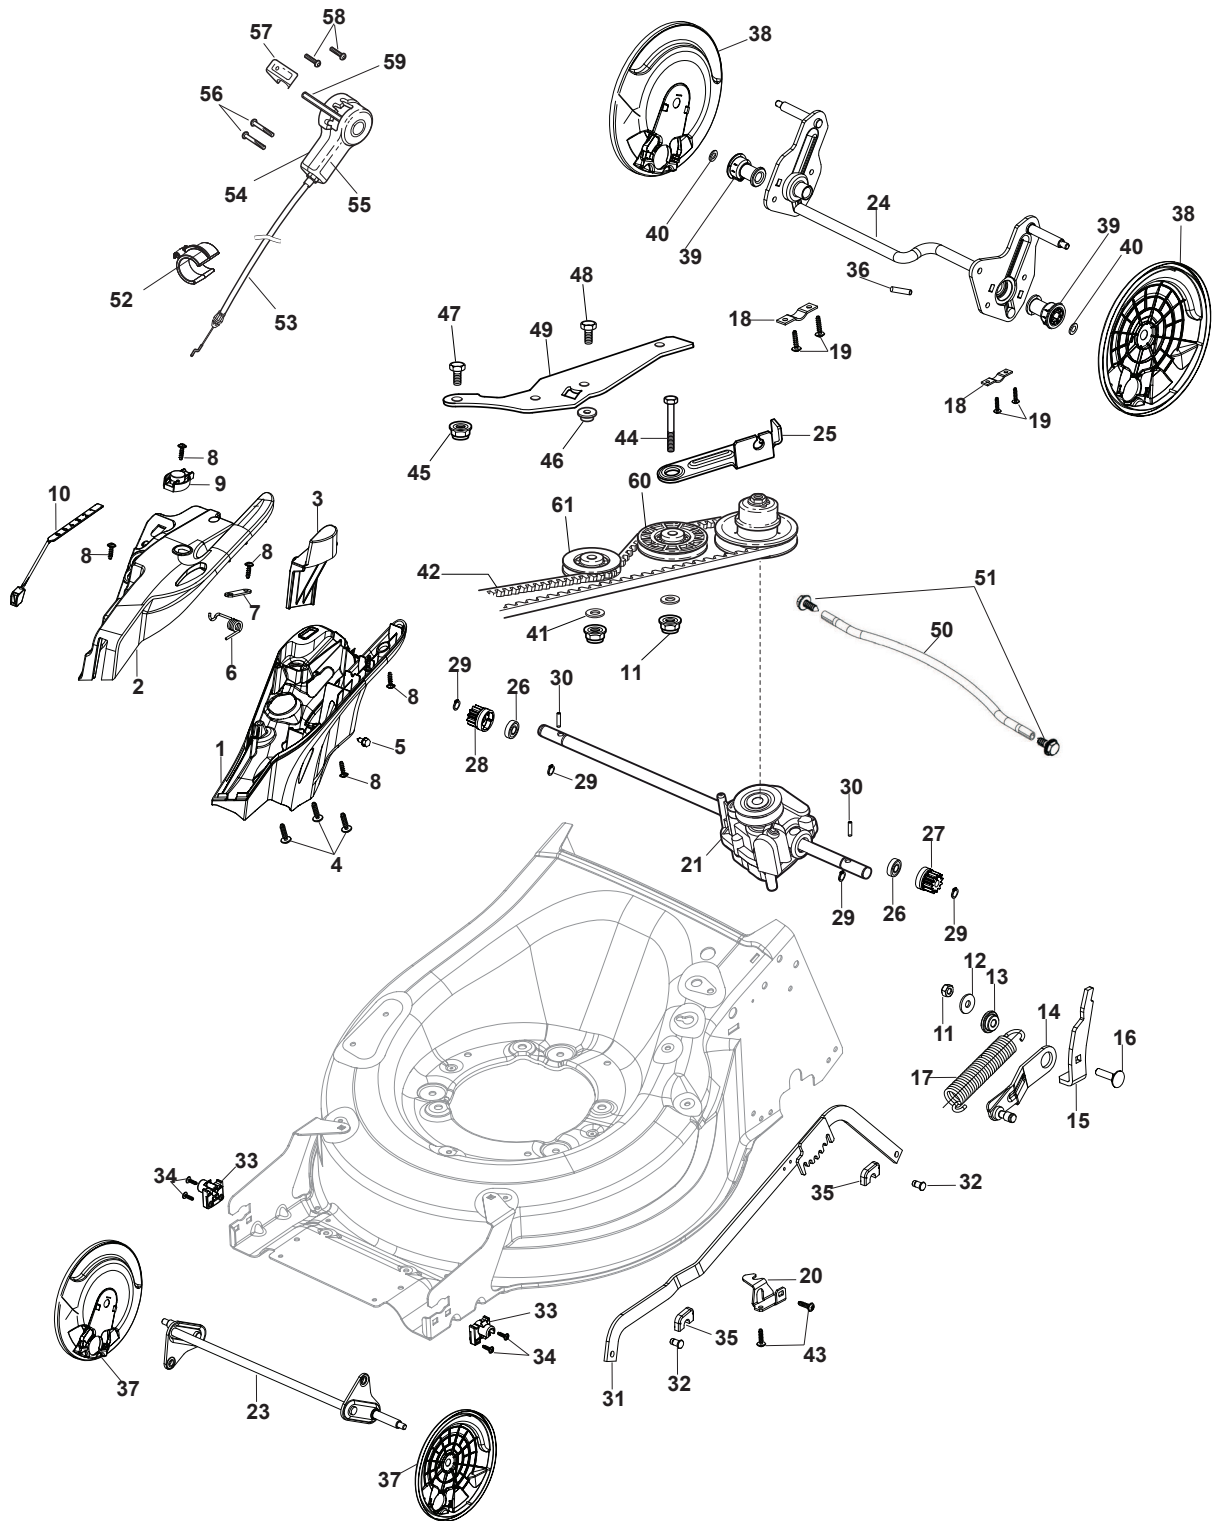

THIS INFORMATION IS NOT INTENDED FOR SALE OR RESALE, AND THIS NOTICE MUST REMAIN ON ALL COPIES.

Fig.	Quantity	Part No	Description	Notes
1	1	322055262/0	Lower Cover	
2	1	322055263/0	Upper Cover	
3	1	322602026/0	Button	
4	5	112728699/0	Screw	
5	1	125943004/0	Screw	
6	1	122450477/0	Spring	
7	1	322981471/1	Plate	
8	5	112728697/0	Screw	
9	1	322602027/0	Lens	
10	1	322602028/0	Visualizer	
11	1	112154510/0	Nut	
12	1	112523040/0	Washer	
13	1	122517873/0	Pin	
14	1	381003475/0	Lever, Height Adjustment	
15	1	322778475/0	Bracket	
16	1	112815270/0	Screw	
17	1	122450480/0	Spring	
18	2	322545152/0	Plate	
19	4	112728698/0	Screw	
20	1	322778477/0	Support	
21	1	181003116/0	Gear Box	
23	1	381302883/0	Front Wheel Axle	
24	1	381302891/0	Rear Wheel Axle	
25	1	322806647/0	Bracket	
26	2	119216035/0	Bearing	
27	1	122570110/1	Pinion Right	
28	1	122570120/1	Pinion Left	
29	4	112608600/0	Seeger	
30	2	122753000/0	Pin	
31	1	381002047/0	Wheels Control Rod	
32	2	122519820/0	Pin	
33	2	322785305/0	Support	
34	4	112728697/0	Screw	
35	2	112436051/0	Plate	
37	2	322600247/0	Protection, Wheel	
38	2	322600205/1	Protection, Wheel	
39	2	322042068/0	Bushing	
40	2	112521371/0	Washer	
41	2	112523050/0	Washer	
42	1	135064379/0	Belt	
43	5	112728704/1	Screw	
44	1	112674550/0	Screw	
45	2	112154210/0	Nut	
46	1	122671656/0	Washer	
47	2	112792611/0	Screw	
48	2	112689500/0	Screw	
49	1	322806649/0	Bracket	
50	1	322608567/0	Stiffening	
51	2	112735120/0	Screw	
52	1	118390020/0	Conduit Clip Caproeurope	
53	1	381030107/0	Cable, Speed Drive Control	

Fig.	Quantity	Part No	Description	Notes
54	1	322722802/1	Half-Shell Starting Block inner-half	for ERGO Handle
54	1	322722807/0	Speed Control Lever Half-Bearing	for PRO Handle
55	1	322722803/0	Half-Shell	
56	2	112728702/0	Screw	
57	1	322399820/0	Knob	
58	2	112728300/0	Screw	
59	1	322319307/1	Lever, Speed Drive Control	
60	1	122601914/0	Pulley	
61	1	122601915/0	Pulley	