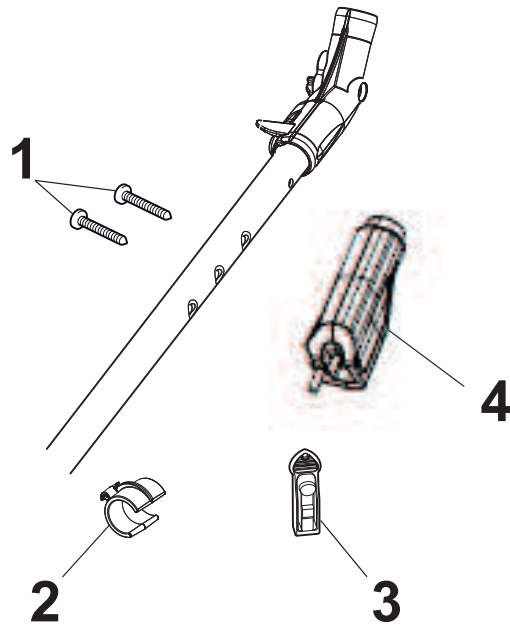

Fig.	Quantity	Part No	Description	Notes
1	1	381007559/0	Handle, Upper Part	Black
2	1	122430313/0	Guide Spring	
3	1	112521330/0	Washer	
4	1	112154510/0	Nut	
5	2	322806644/0	Protection	
6	4	112523000/1	Washer	
7	4	112727812/0	Screw	
8	2	322680017/0	Washer	
9	2	122131750/0	Nut	
10	2	322399835/0	Knob	
11	1	381003253/0	Handle	Black
12	1	381030108/0	Clutch Cable	
13	1	181003437/0	Lever, Engine Brake Black	
14	1	181003438/0	Drive Control Lever	
15	1	181030057/0	Cable, Thread Engine Brake	for B&S 675 Series
15	1	181030087/0	Cable, Thread Engine Brake	for B&S 750-750Es-775IS Series
15	1	181030070/0	Cable, Thread Engine Brake	for HONDA - B&S 625-850 - GGP 160cc
16	1	112727784/0	Screw	
17	1	322551639/0	Fixed Plate	
18	1	112154510/0	Nut	

Fig.	Quantity	Part No	Description	Notes
1	1	381007559/0	Handle, Upper Part	Black
2	1	122430313/0	Guide Spring	
3	1	112521330/0	Washer	
4	1	112154510/0	Nut	
5	2	322806644/0	Protection	
6	4	112523000/1	Washer	
7	4	112727812/0	Screw	
8	2	322680017/0	Washer	
9	2	122131750/0	Nut	
10	2	322399835/0	Knob	
11	1	381003253/0	Handle	Black
12	1	381030108/0	Clutch Cable	
13	1	181003437/0	Lever, Engine Brake Black	
14	1	181003438/0	Drive Control Lever	
15	1	181030057/0	Cable, Thread Engine Brake	for B&S 675 Series
15	1	181030087/0	Cable, Thread Engine Brake	for B&S 750-750Es-775IS Series
15	1	181030070/0	Cable, Thread Engine Brake	for HONDA - B&S 625-850 - GGP 160cc
16	1	112727786/0	Screw	
17	1	112154510/0	Nut	
18	1	181005540/0	Throttle Cable	

Fig.	Quantity	Part No	Description	Notes
1	1	112728702/0	Screw	without Varietor
1	1	112728300/0	Screw	with Varietor
2	1	133320022/0	Fastpoint Clamp Art.0384.Aa01	
3	1	322076570/1	Battery Safety Key	
4	1	381600400/0	Switch	