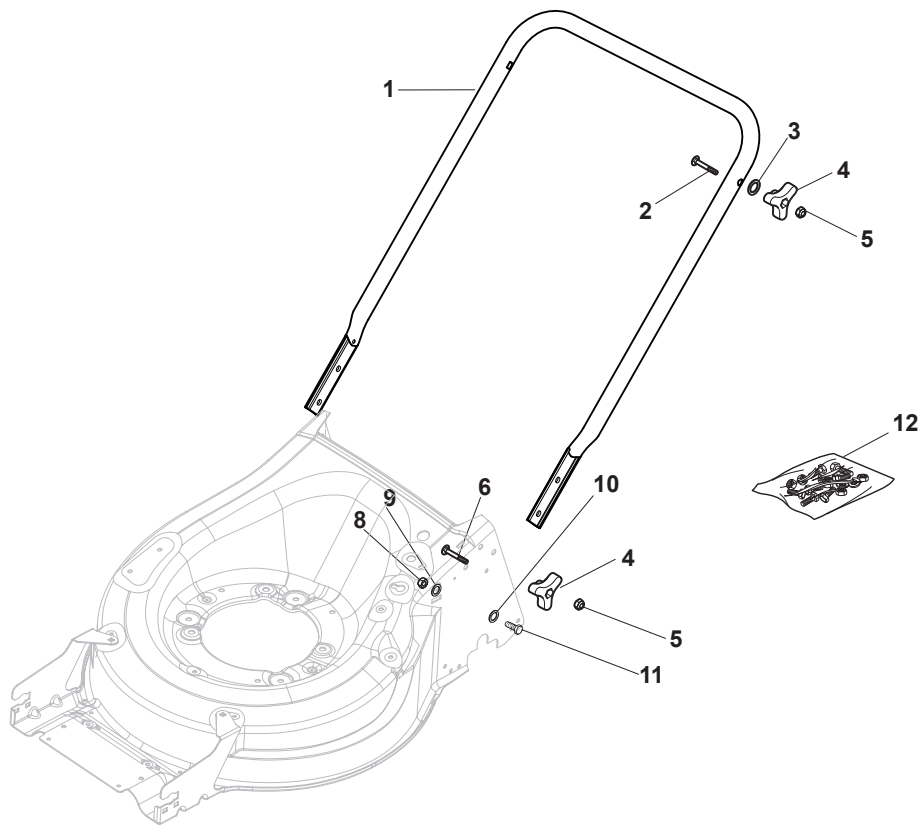

Fig.	Quantity	Part No	Description	Notes
54	1	322722802/1	Half-Shell Starting Block inner-half	for ERGO Handle
54	1	322722807/0	Speed Control Lever Half-Bearing	for PRO Handle
55	1	322722803/0	Half-Shell	
56	2	112728702/0	Screw	
57	1	322399820/0	Knob	
58	2	112728300/0	Screw	
59	1	322319307/1	Lever, Speed Drive Control	
60	1	122601914/0	Pulley	
61	1	122601915/0	Pulley	

Fig.	Quantity	Part No	Description	Notes
1	1	322393741/0	Handle	
2	1	322226216/0	Mask, White	
3	1	322500112/0	Front Combi	
4	6	112728697/0	Screw	
5	2	112728699/0	Screw	
6	1	381004788/0	White Deck	

Fig.	Quantity	Part No	Description	Notes
1	1	322500113/0	Front Combi	
2	6	112728697/0	Screw	
3	2	112728699/0	Screw	
4	1	322055524/0	Insert	
5	1	322226217/0	Mask, Red	
6	1	322393742/0	Handle	
7	1	381004778/0	Red Deck	

Fig.	Quantity	Part No	Description	Notes
1	1	381006785/0	Handle Lower Part	Black
2	2	112819110/0	Screw	
3	2	122671651/0	Washer	
4	2	122399900/0	Knob	
5	2	112293200/0	Nut	
6	2	112818900/0	Screw	
8	2	112155000/0	Nut	
9	2	112521350/0	Washer	
10	2	112369500/0	Elastic Washer	
11	2	112760605/0	Screw	
12	1	381008730/0	Outfit	Black