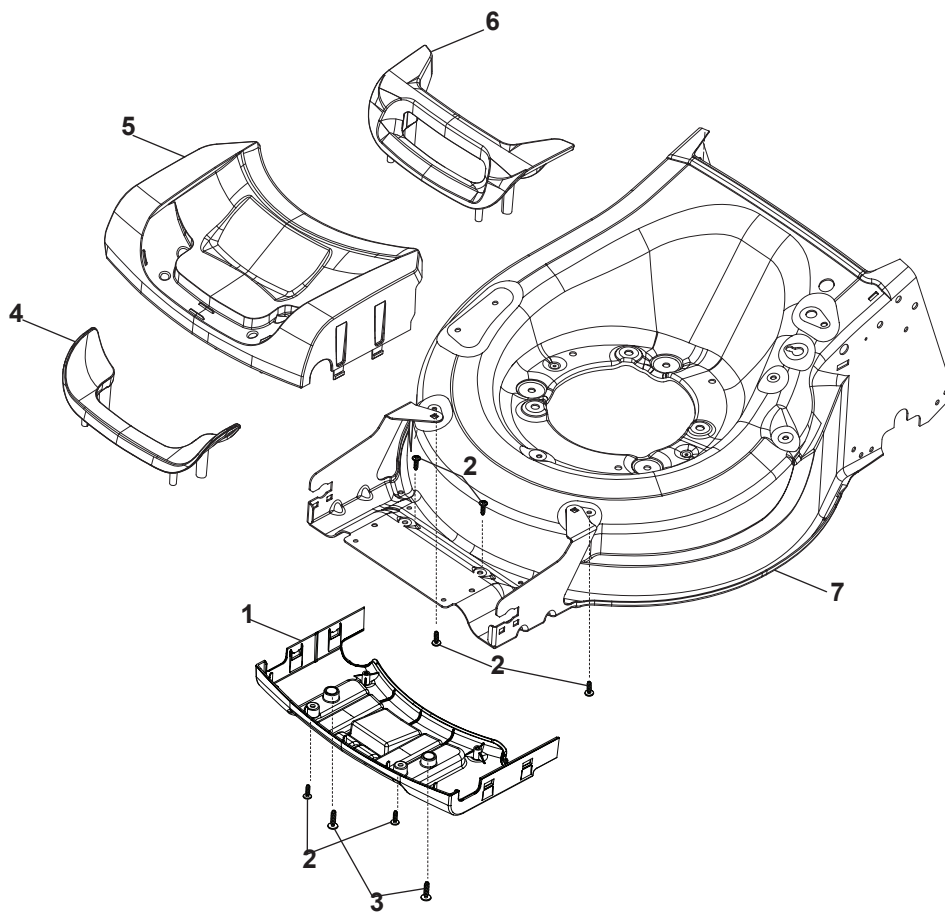

Fig.	Quantity	Part No	Description	Notes
54	1	322722802/1	Half-Shell Starting Block inner-half	for ERGO Handle
54	1	322722807/0	Speed Control Lever Half-Bearing	for PRO Handle
55	1	322722803/0	Half-Shell	
56	2	112728702/0	Screw	
57	1	322399820/0	Knob	
58	2	112728300/0	Screw	
59	1	322319307/1	Lever, Speed Drive Control	
60	1	122601914/0	Pulley	
61	1	122601915/0	Pulley	

Fig.	Quantity	Part No	Description	Notes
1	1	322393741/0	Handle	
2	1	322226216/0	Mask, White	
3	1	322500112/0	Front Combi	
4	6	112728697/0	Screw	
5	2	112728699/0	Screw	
6	1	381004788/0	White Deck	

Fig.	Quantity	Part No	Description	Notes
1	1	322500113/0	Front Combi	
2	6	112728697/0	Screw	
3	2	112728699/0	Screw	
4	1	322055524/0	Insert	
5	1	322226217/0	Mask, Red	
6	1	322393742/0	Handle	
7	1	381004778/0	Red Deck	

Fig.	Quantity	Part No	Description	Notes
1	1	381006785/0	Handle Lower Part	Black
2	2	112819110/0	Screw	
3	2	122671651/0	Washer	
4	2	122399900/0	Knob	
5	2	112293200/0	Nut	
6	2	112818900/0	Screw	
8	2	112155000/0	Nut	
9	2	112521350/0	Washer	
10	2	112369500/0	Elastic Washer	
11	2	112760605/0	Screw	
12	1	381008730/0	Outfit	Black