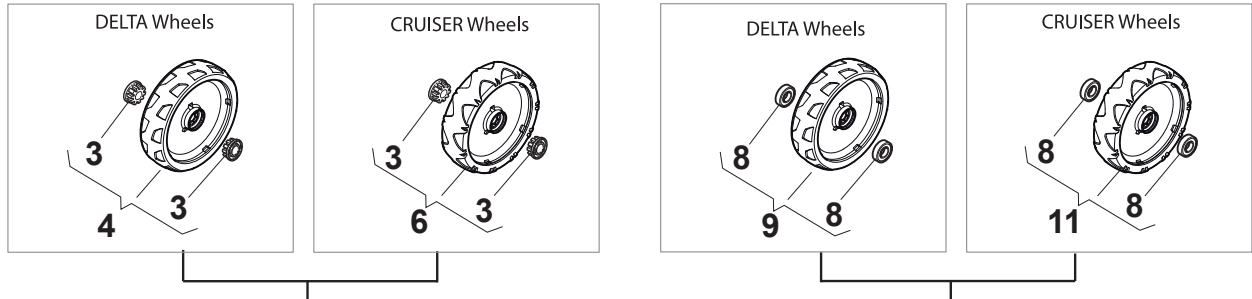

Bushing - Ø180

Ball Bearing - Ø180

Bushing - Ø240

Ball Bearing - Ø240

Fig.	Quantity	Part No	Description	Notes
1	6	112728706/0	Screw	
2	2	381007462/1	Wheel	
3	8	322042064/0	Bushing	
4	2	381007442/1	Wheel	
5	2	381007466/1	Wheel	
6	2	381007445/1	Wheel	
7	2	381007463/1	Wheel	
8	8	119216035/0	Bearing	
9	2	381007448/1	Wheel	
10	2	381007467/1	Wheel	
11	2	381007455/1	Wheel