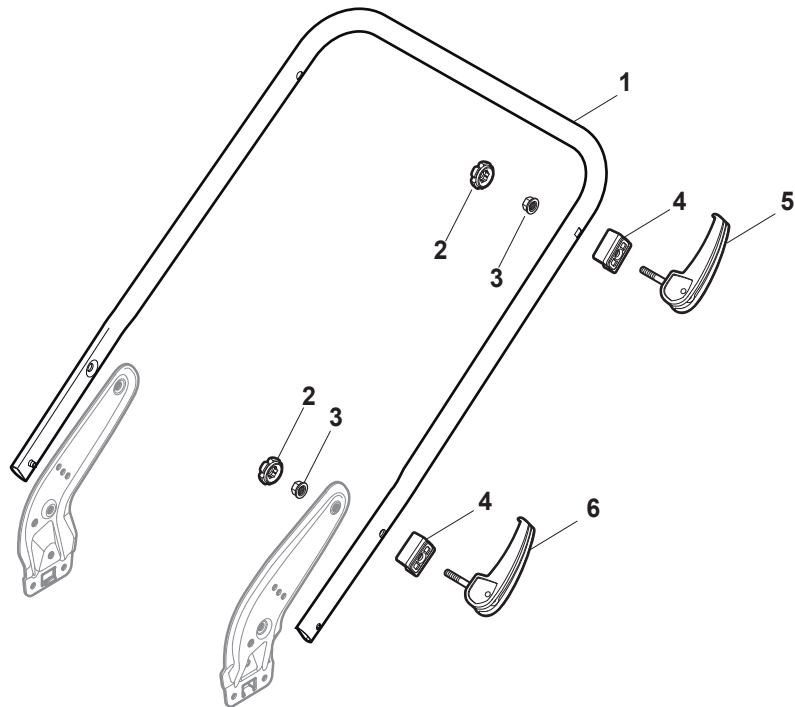

Fig.	Quantity	Part No	Description	Notes
1	1	381006785/0	Handle Lower Part	Black
2	2	112819110/0	Screw	
3	2	122671651/0	Washer	
4	2	122399900/0	Knob	
5	2	112293200/0	Nut	
6	2	112818900/0	Screw	
8	2	112155000/0	Nut	
9	2	112521350/0	Washer	
10	2	112369500/0	Elastic Washer	
11	2	112760605/0	Screw	
12	1	381008730/0	Outfit	Black