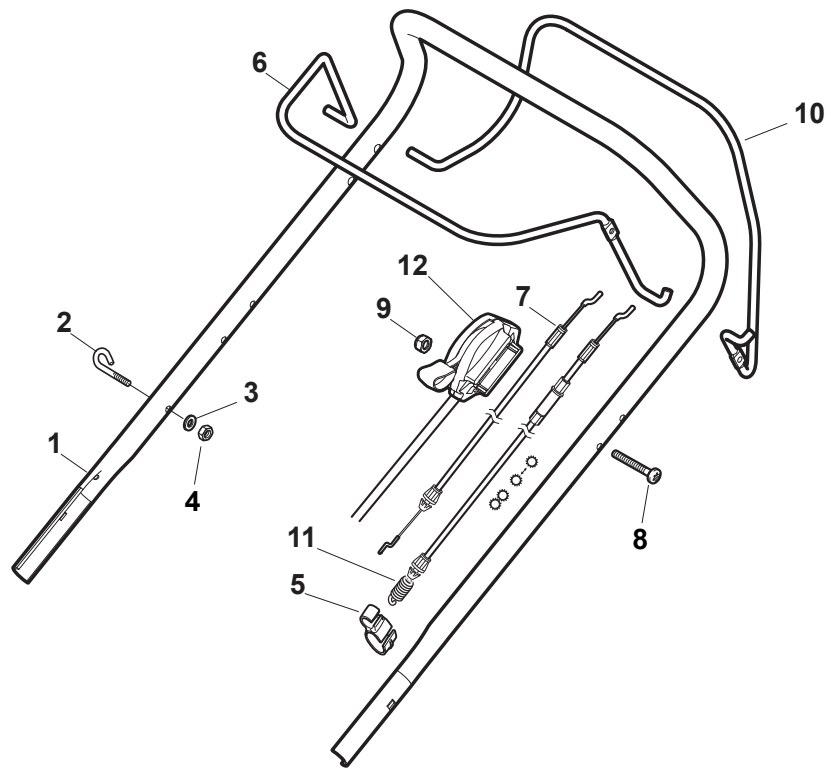

Fig.	Quantity	Part No	Description	Notes
1	1	381006745/1	Handle, Upper Part with sponge handgrip	with Sponge
1	1	381006739/1	Handle, Upper Part	without Sponge
2	1	122430313/0	Guide Spring	
3	1	112521330/0	Washer	
4	1	112154510/0	Nut	
5	1	118390020/0	Conduit Clip Caproeurop	
6	1	181003363/1	Lever, Engine Brake Black	Black
6	1	381003365/0	Lever, Engine Brake Yellow	Yellow
7	1	181030087/0	Cable, Thread Engine Brake	Handle w/Knob - For B&S 775 IS
7	1	181030057/0	Cable, Thread Engine Brake	Handle w/Lever - For B&S 775 IS
8	1	112727783/0	Screw	
9	1	112154510/0	Nut	
10	1	181003364/0	Drive Control Lever	Black
10	1	381003366/0	Lever, Driving Yellow	Yellow
11	1	381030104/0	Clutch Cable	
12	1	322551640/0	Plate	

Fig.	Quantity	Part No	Description	Notes
1	1	381006745/1	Handle, Upper Part with sponge handgrip	with Sponge
1	1	381006739/1	Handle, Upper Part	without Sponge
2	1	122430313/0	Guide Spring	
3	1	112521330/0	Washer	
4	1	112154510/0	Nut	
5	1	118390020/0	Conduit Clip Caproeurop	
6	1	181003363/1	Lever, Engine Brake Black	Black
6	1	381003365/0	Lever, Engine Brake Yellow	Yellow
7	1	181030087/0	Cable, Thread Engine Brake	Handle w/Knob - For B&S 775 IS
7	1	181030057/0	Cable, Thread Engine Brake	Handle w/Lever - For B&S 775 IS
8	1	112727783/0	Screw	
9	1	112154510/0	Nut	
10	1	181003364/0	Drive Control Lever	Black
10	1	381003366/0	Lever, Driving Yellow	Yellow
11	1	381030104/0	Clutch Cable	
12	1	181005537/0	Throttle Cable	for Handle with Knob
12	1	181005539/0	Throttle Cable	for Handle with Lever