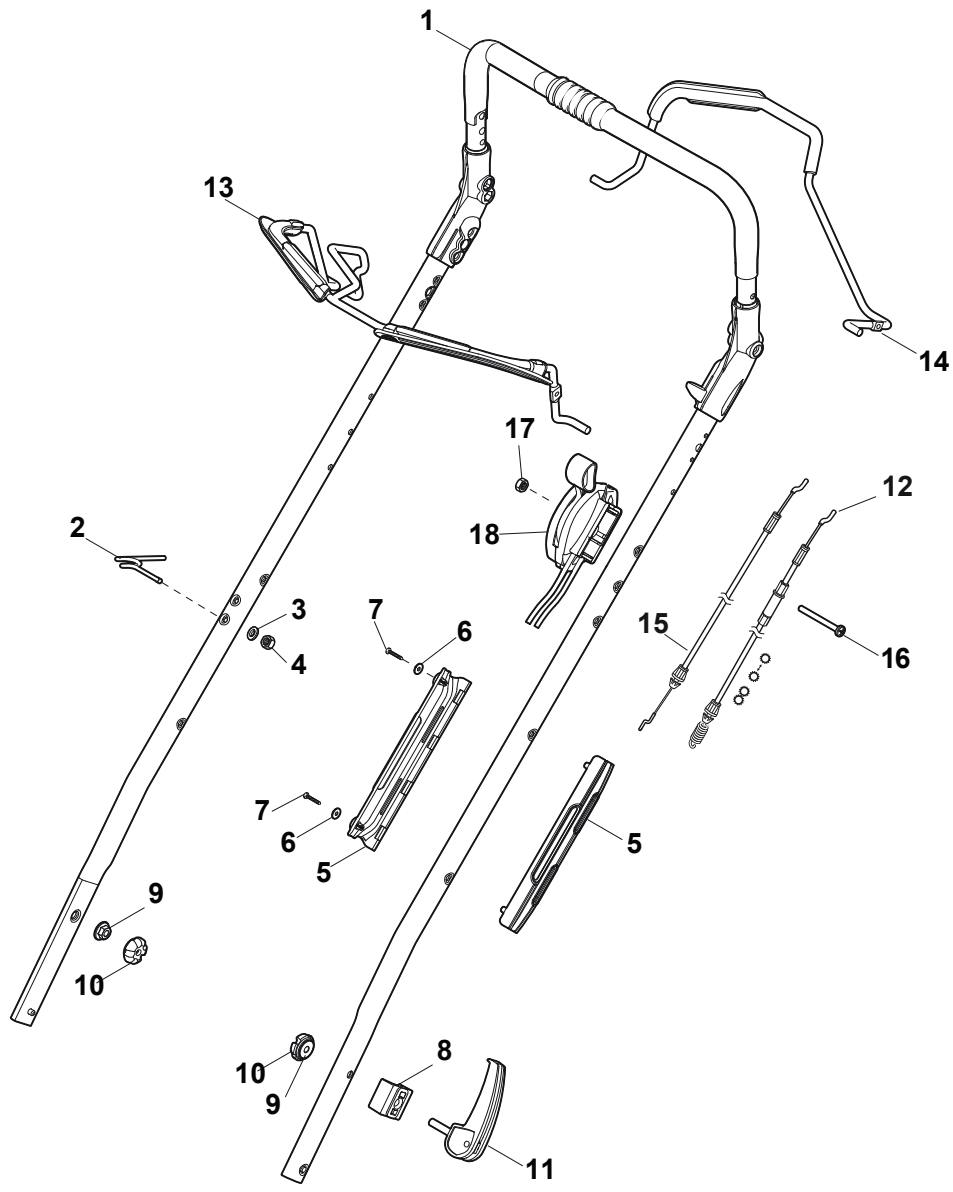

Fig.	Quantity	Part No	Description	Notes
1	1	381007559/0	Handle, Upper Part	Black
2	1	122430313/0	Guide Spring	
3	1	112521330/0	Washer	
4	1	112154510/0	Nut	
5	2	322806644/0	Protection	
6	4	112523000/1	Washer	
7	4	112727812/0	Screw	
8	2	322680017/0	Washer	
9	2	122131750/0	Nut	
10	2	322399835/0	Knob	
11	1	381003253/0	Handle	Black
12	1	381030108/0	Clutch Cable	
13	1	181003437/0	Lever, Engine Brake Black	
14	1	181003438/0	Drive Control Lever	
15	1	181030057/0	Cable, Thread Engine Brake	for B&S 675 Series
15	1	181030087/0	Cable, Thread Engine Brake	for B&S 750-750Es-775IS Series
15	1	181030070/0	Cable, Thread Engine Brake	for HONDA - B&S 625-850 - GGP 160cc
16	1	112727784/0	Screw	
17	1	322551639/0	Fixed Plate	
18	1	112154510/0	Nut	

Fig.	Quantity	Part No	Description	Notes
1	1	381007559/0	Handle, Upper Part	Black
2	1	122430313/0	Guide Spring	
3	1	112521330/0	Washer	
4	1	112154510/0	Nut	
5	2	322806644/0	Protection	
6	4	112523000/1	Washer	
7	4	112727812/0	Screw	
8	2	322680017/0	Washer	
9	2	122131750/0	Nut	
10	2	322399835/0	Knob	
11	1	381003253/0	Handle	Black
12	1	381030108/0	Clutch Cable	
13	1	181003437/0	Lever, Engine Brake Black	
14	1	181003438/0	Drive Control Lever	
15	1	181030057/0	Cable, Thread Engine Brake	for B&S 675 Series
15	1	181030087/0	Cable, Thread Engine Brake	for B&S 750-750Es-775IS Series
15	1	181030070/0	Cable, Thread Engine Brake	for HONDA - B&S 625-850 - GGP 160cc
16	1	112727786/0	Screw	
17	1	112154510/0	Nut	
18	1	181005540/0	Throttle Cable	

Bushing - Ø180

Ball Bearing - Ø180

Bushing - Ø240

Ball Bearing - Ø240

Fig.	Quantity	Part No	Description	Notes
1	6	112728706/0	Screw	
2	2	381007462/1	Wheel	
3	8	322042064/0	Bushing	
4	2	381007442/1	Wheel	
5	2	381007466/1	Wheel	
6	2	381007445/1	Wheel	
7	2	381007463/1	Wheel	
8	8	119216035/0	Bearing	
9	2	381007448/1	Wheel	
10	2	381007467/1	Wheel	
11	2	381007455/1	Wheel	