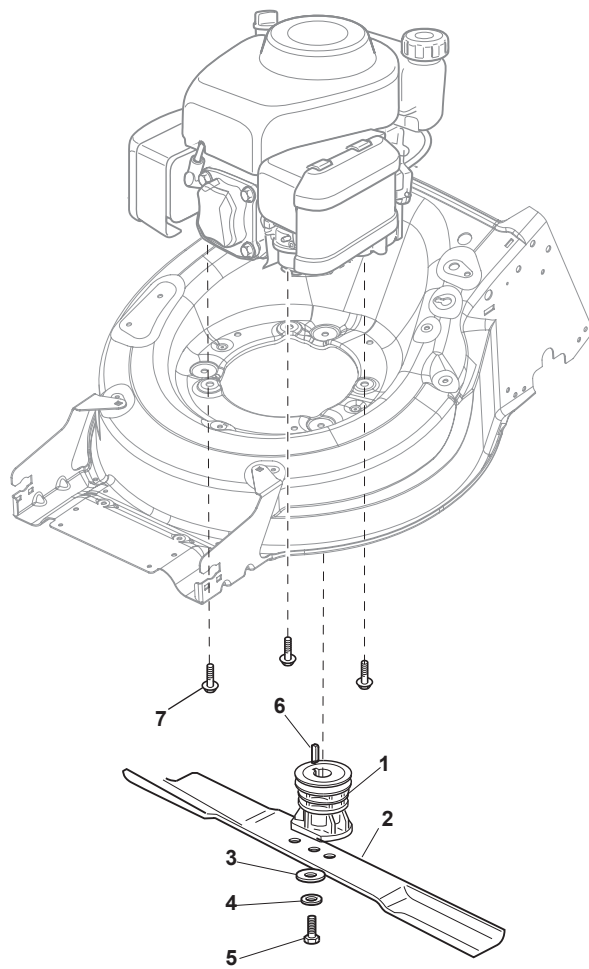

Fig.	Quantity	Part No	Description	Notes
54	1	322722802/1	Half-Shell Starting Block inner-half	for ERGO Handle
54	1	322722807/0	Speed Control Lever Half-Bearing	for PRO Handle
55	1	322722803/0	Half-Shell	
56	2	112728702/0	Screw	
57	1	322399820/0	Knob	
58	2	112728300/0	Screw	
59	1	322319307/1	Lever, Speed Drive Control	
60	1	122601914/0	Pulley	
61	1	122601915/0	Pulley	

Fig.	Quantity	Part No	Description	Notes
1	2	381007477/0	Wheel	
2	8	119216035/0	Bearing	
3	2	322110640/0	Hub Cap Grey	
4	2	381007478/1	Wheel	

Fig.	Quantity	Part No	Description	Notes
2	2	322110644/0	Hub Cap Grey	Grey
4	2	322110646/0	Hub Cap Grey	Grey
1	2	322110643/0	Hub Cap Grey	Grey
2	2	322110644/0	Hub Cap Grey	Grey
3	2	322110645/0	Hub Cap Grey	Grey
4	2	322110646/0	Hub Cap Grey	Grey
1	2	322110643/0	Hub Cap Grey	Grey
3	2	322110645/0	Hub Cap Grey	Grey

Fig.	Quantity	Part No	Description	Notes
1	1	381005195/0	Bracket-Rh	
2	1	381005197/0	Bracket-Lh	
3	6	112727801/0	Screw	
4	2	322545213/0	Plate	
5	1	322600310/0	Rear door	Not for TR/E models
6	1	322108316/0	Conveyor	
7	6	112728699/0	Screw	
8	1	322060271/0	Carter Mulching	
9	2	112728530/0	Screw	
10	2	112154510/0	Nut	
11	2	112815200/0	Screw	
12	2	112521330/0	Washer	
13	1	119035000/0	Or Ring	
14	1	112728697/0	Screw	
15	1	322034002/0	Washing Connection	
16	1	322140246/0	Deflector	
17	1	112645708/0	Pin	

Fig.	Quantity	Part No	Description	Notes
1	1	122465607/3	Hub With Pulley, Crankshaft Ø 22.2	
2	1	181004409/0	Mulching Blade	
3	1	112508125/0	Elastic Washer	
4	1	112523080/0	Washer	
5	1	112735698/0	Screw	
6	1	112139100/0	Feather, Crankshaft Ø 22,2	
7	2	112691700/0	Screw	for B&S 675EX-750EX (MP1 50) and 850E
7	3	112692050/0	Screw	for B&S 750EX (MP1 55)
8	1	112521350/0	Washer	
9	3	112154210/0	Nut	
10	1	322170964/0	Protection	
11	3	122170835/0	Spacer	
12	1	112691700/0	Screw	for B&S 750EX
12	1	112692050/0	Screw	for B&S 675EX and 850E