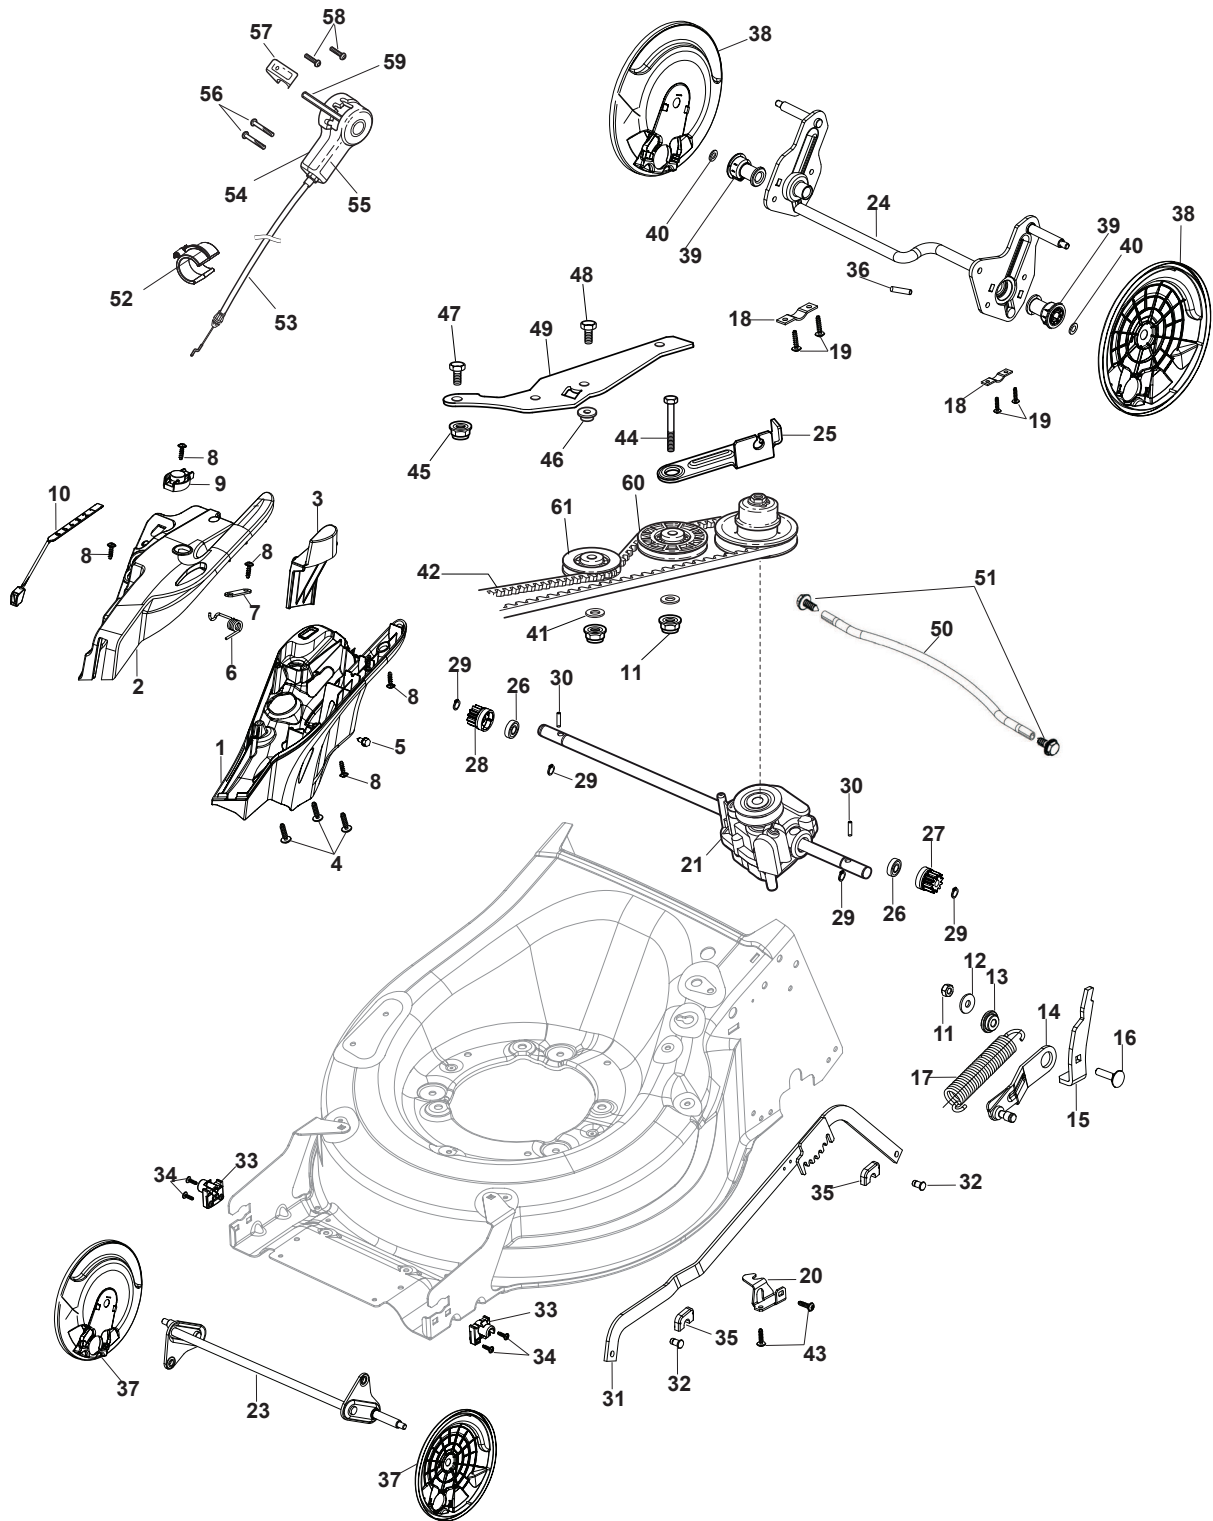

THIS INFORMATION IS NOT INTENDED FOR SALE OR RESALE, AND THIS NOTICE MUST REMAIN ON ALL COPIES.

Fig.	Quantity	Part No	Description	Notes
1	1	322055262/0	Lower Cover	
2	1	322055263/0	Upper Cover	
3	1	322602026/0	Button	
4	5	112728699/0	Screw	
5	1	125943004/0	Screw	
6	1	122450477/0	Spring	
7	1	322981471/1	Plate	
8	5	112728697/0	Screw	
9	1	322602027/0	Lens	
10	1	322602028/0	Visualizer	
11	1	112154510/0	Nut	
12	1	112523040/0	Washer	
13	1	122517873/0	Pin	
14	1	381003475/0	Lever, Height Adjustment	
15	1	322778475/0	Bracket	
16	1	112815270/0	Screw	
17	1	122450480/0	Spring	
18	2	322545152/0	Plate	
19	4	112728698/0	Screw	
20	1	322778477/0	Support	
21	1	181003116/0	Gear Box	
23	1	381302883/0	Front Wheel Axle	
24	1	381302891/0	Rear Wheel Axle	
25	1	322806647/0	Bracket	
26	2	119216035/0	Bearing	
27	1	122570110/1	Pinion Right	
28	1	122570120/1	Pinion Left	
29	4	112608600/0	Seeger	
30	2	122753000/0	Pin	
31	1	381002047/0	Wheels Control Rod	
32	2	122519820/0	Pin	
33	2	322785305/0	Support	
34	4	112728697/0	Screw	
35	2	112436051/0	Plate	
37	2	322600247/0	Protection, Wheel	
38	2	322600205/1	Protection, Wheel	
39	2	322042068/0	Bushing	
40	2	112521371/0	Washer	
41	2	112523050/0	Washer	
42	1	135064379/0	Belt	
43	5	112728704/1	Screw	
44	1	112674550/0	Screw	
45	2	112154210/0	Nut	
46	1	122671656/0	Washer	
47	2	112792611/0	Screw	
48	2	112689500/0	Screw	
49	1	322806649/0	Bracket	
50	1	322608567/0	Stiffening	
51	2	112735120/0	Screw	
52	1	118390020/0	Conduit Clip Caproeurope	
53	1	381030107/0	Cable, Speed Drive Control	

Fig.	Quantity	Part No	Description	Notes
54	1	322722802/1	Half-Shell Starting Block inner-half	for ERGO Handle
54	1	322722807/0	Speed Control Lever Half-Bearing	for PRO Handle
55	1	322722803/0	Half-Shell	
56	2	112728702/0	Screw	
57	1	322399820/0	Knob	
58	2	112728300/0	Screw	
59	1	322319307/1	Lever, Speed Drive Control	
60	1	122601914/0	Pulley	
61	1	122601915/0	Pulley	