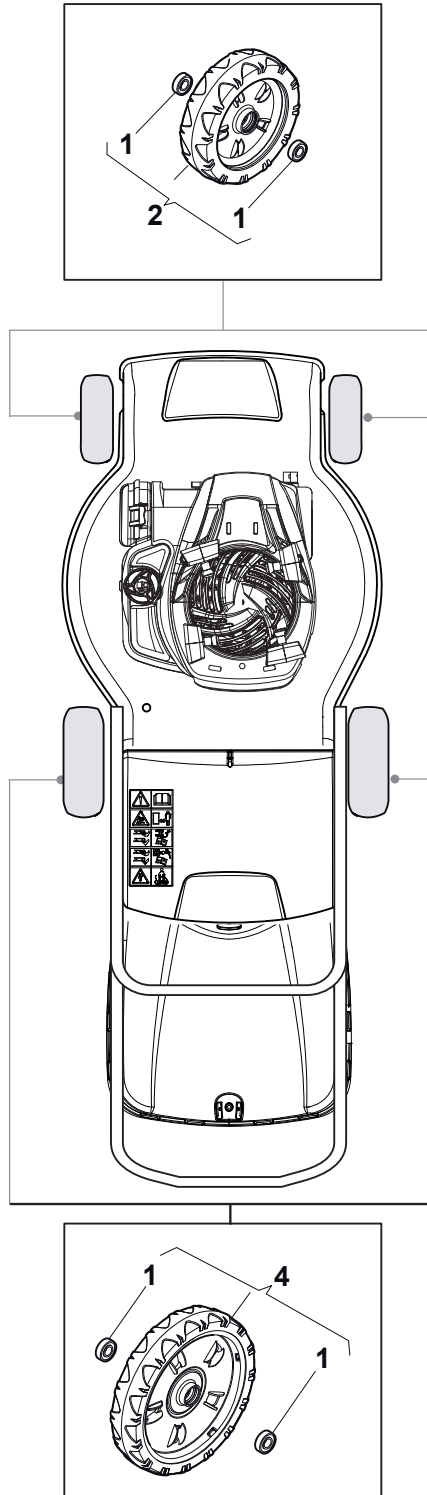

Ball Bearing Ø200 - Wheels NTD

Ball Bearing Ø280 - Wheels NTD

Fig.	Quantity	Part No	Description	Notes
2	4	381007416/2	Wheel	
1	8	119216035/0	Bearing	
4	2	381007417/2	Wheel