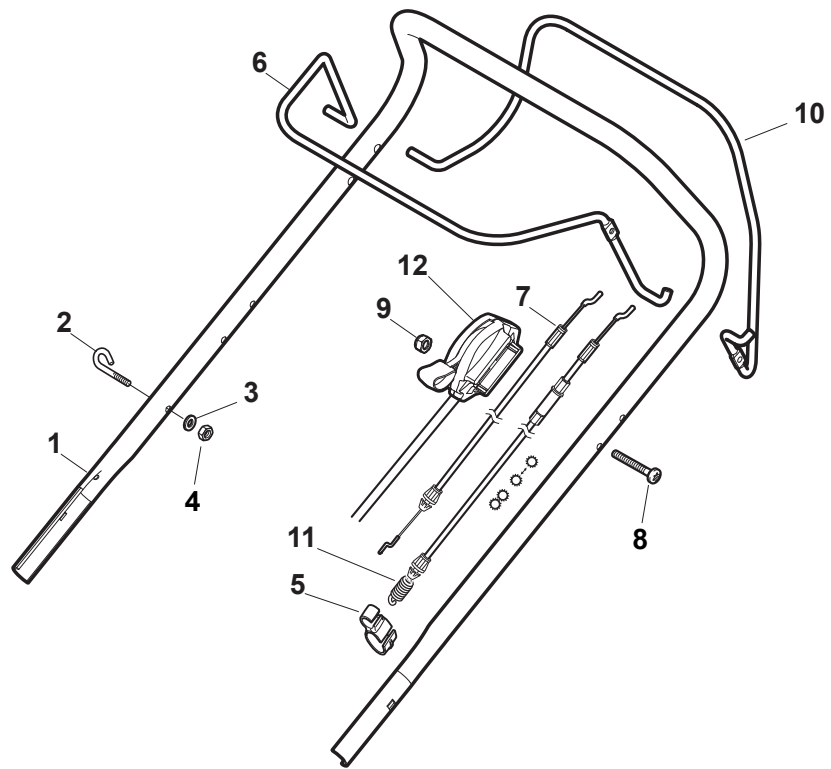

Fig.	Quantity	Part No	Description	Notes
1	1	381007563/0	Lower handle	
2	4	122131750/0	Nut	
3	4	322399835/0	Knob	
4	4	322680016/0	Washer	
5	2	381103350/0	Handle	Black
6	2	381003253/0	Handle	Black

Fig.	Quantity	Part No	Description	Notes
1	1	381006739/1	Handle, Upper Part	without Sponge
1	1	381006745/1	Handle, Upper Part with sponge handgrip	with Sponge
2	1	122430313/0	Guide Spring	
3	1	112521330/0	Washer	
4	1	112154510/0	Nut	
5	1	118390020/0	Conduit Clip Caproeuropa	
6	1	181003363/1	Lever, Engine Brake Black	Black
6	1	381003365/0	Lever, Engine Brake Yellow	Yellow
7	1	181030053/0	Cable, Thread Engine Brake	Handle w/Lever - For B&S 675-750 Engine
7	1	181030053/0	Cable, Thread Engine Brake	Handle w/Knob - For B&S 675
7	1	181030054/0	Cable, Thread Engine Brake	Handle w/Knob - For WBE 140 Engine
7	1	181030054/0	Cable, Thread Engine Brake	Handle w/Lever - For B&S 675E Engine
7	1	181030057/0	Cable, Thread Engine Brake	Handle w/Lever - For B&S 675-750-775 Engine
7	1	181030057/0	Cable, Thread Engine Brake	Handle w/Knob - For B&S 675E
7	1	181030070/0	Cable, Thread Engine Brake	Handle w/Knob - For Honda Engine MP1 55
7	1	181030070/0	Cable, Thread Engine Brake	Handle w/Knob - For WBE0702 Engine
7	1	181030070/0	Cable, Thread Engine Brake	Handle w/Knob - For B&S 625E-850 Engine
7	1	181030087/0	Cable, Thread Engine Brake	Handle w/Knob - For B&S 750-775 Engine
7	1	181030088/0	Cable, Thread Engine Brake	Handle w/Knob - For B&S 550E-625E-675 Engine
7	1	181030088/0	Cable, Thread Engine Brake	Handle w/Knob - For Honda Engine MP1 50
7	1	181030105/0	Cable, Thread Engine Brake	Handle w/Lever - For WBE 140 Engine
7	1	181030106/0	Cable, Thread Engine Brake	Handle w/Lever - For B&S 550E-625E-850 Engine
7	1	181030106/0	Cable, Thread Engine Brake	Handle w/Lever - For WBE0702 Engine
7	1	181030106/0	Cable, Thread Engine Brake	Handle w/Lever - For Honda Engine
8	1	112727788/0	Screw	
9	1	112154510/0	Nut	
10	1	181003364/0	Drive Control Lever	Black
10	1	381003366/0	Lever, Driving Yellow	Yellow
11	1	381030104/0	Clutch Cable	
12	1	181005537/0	Throttle Cable	for Handle with Knob
12	1	181005539/0	Throttle Cable	for Handle with Lever