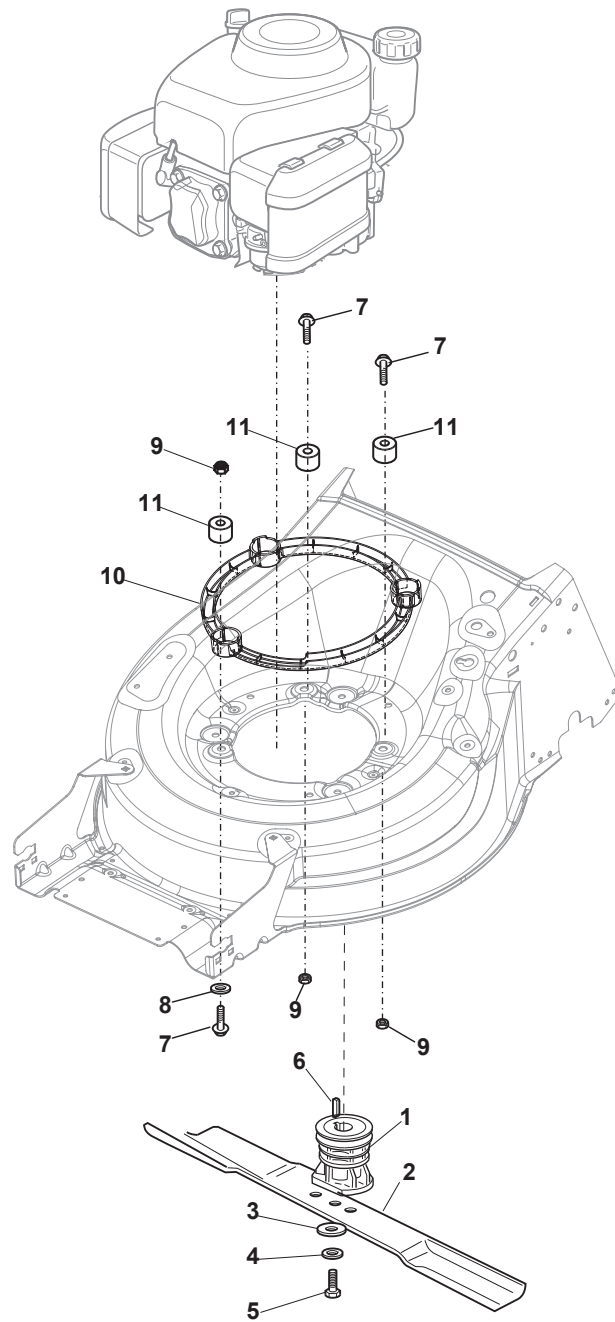

Fig.	Quantity	Part No	Description	Notes
54	1	322722802/1	Half-Shell Starting Block inner-half	for ERGO Handle
54	1	322722807/0	Speed Control Lever Half-Bearing	for PRO Handle
55	1	322722803/0	Half-Shell	
56	2	112728702/0	Screw	
57	1	322399820/0	Knob	
58	2	112728300/0	Screw	
59	1	322319307/1	Lever, Speed Drive Control	
60	1	122601914/0	Pulley	
61	1	122601915/0	Pulley	

Ball Bearing Ø200 - Wheels NTD

Ball Bearing Ø280 - Wheels NTD

Fig.	Quantity	Part No	Description	Notes
2	4	381007416/2	Wheel	
1	8	119216035/0	Bearing	
4	2	381007417/2	Wheel	

DELTA Wheel (Pierced) - Ø 200

DELTA Wheel - Ø 280

Fig.	Quantity	Part No	Description	Notes
1	2	381007477/0	Wheel	
2	8	119216035/0	Bearing	
3	2	322110640/0	Hub Cap Grey	
4	2	381007478/1	Wheel	

Fig.	Quantity	Part No	Description	Notes
2	2	322110644/0	Hub Cap Grey	Grey
4	2	322110646/0	Hub Cap Grey	Grey
1	2	322110643/0	Hub Cap Grey	Grey
2	2	322110644/0	Hub Cap Grey	Grey
3	2	322110645/0	Hub Cap Grey	Grey
4	2	322110646/0	Hub Cap Grey	Grey
1	2	322110643/0	Hub Cap Grey	Grey
3	2	322110645/0	Hub Cap Grey	Grey

Fig.	Quantity	Part No	Description	Notes
1	1	381005195/0	Bracket-Rh	
2	1	381005197/0	Bracket-Lh	
3	6	112727801/0	Screw	
4	2	322545213/0	Plate	
5	1	322600310/0	Rear door	Not for TR/E models
6	1	322108316/0	Conveyor	
7	6	112728699/0	Screw	
8	1	322060271/0	Carter Mulching	
9	2	112728530/0	Screw	
10	2	112154510/0	Nut	
11	2	112815200/0	Screw	
12	2	112521330/0	Washer	
13	1	119035000/0	Or Ring	
14	1	112728697/0	Screw	
15	1	322034002/0	Washing Connection	
16	1	322140246/0	Deflector	
17	1	112645708/0	Pin	