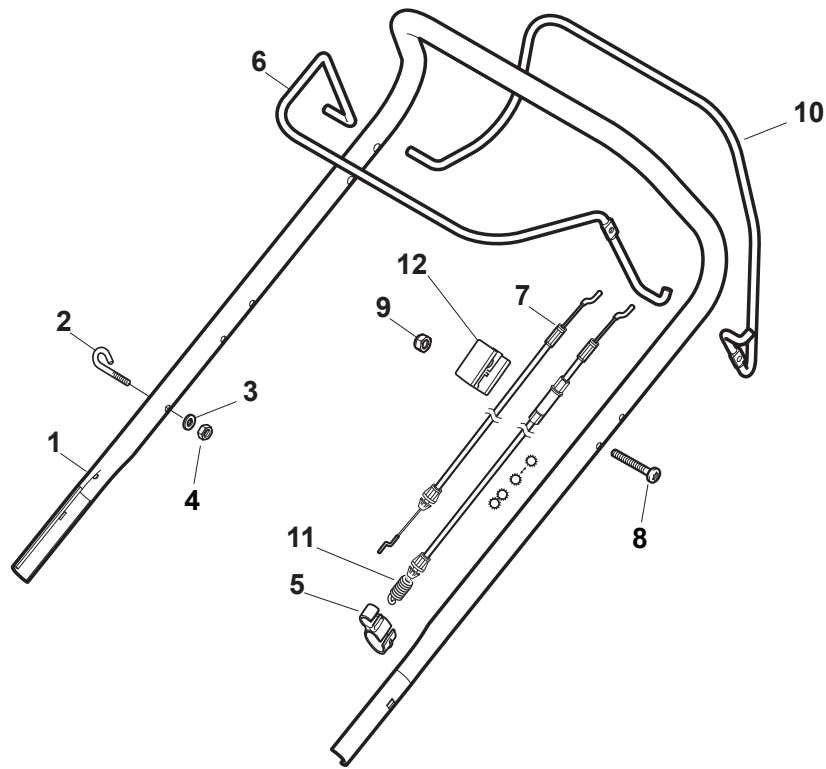

Fig.	Quantity	Part No	Description	Notes
1	1	381006739/1	Handle, Upper Part	without Sponge
1	1	381006745/1	Handle, Upper Part with sponge handgrip	with Sponge
2	1	122430313/0	Guide Spring	
3	1	112521330/0	Washer	
4	1	112154510/0	Nut	
5	1	118390020/0	Conduit Clip Caproeurope	
6	1	181003363/1	Lever, Engine Brake Black	Black
6	1	381003365/0	Lever, Engine Brake Yellow	Yellow
7	1	181030053/0	Cable, Thread Engine Brake	Handle w/Lever - For B&S 675-750 Engine
7	1	181030053/0	Cable, Thread Engine Brake	Handle w/Knob - For B&S 675
7	1	181030054/0	Cable, Thread Engine Brake	Handle w/Knob - For WBE 140 Engine
7	1	181030054/0	Cable, Thread Engine Brake	Handle w/Lever - For B&S 675E Engine
7	1	181030057/0	Cable, Thread Engine Brake	Handle w/Lever - For B&S 675-750-775 Engine
7	1	181030057/0	Cable, Thread Engine Brake	Handle w/Knob - For B&S 675E
7	1	181030070/0	Cable, Thread Engine Brake	Handle w/Knob - For Honda Engine MP1 55
7	1	181030070/0	Cable, Thread Engine Brake	Handle w/Knob - For WBE0702 Engine
7	1	181030070/0	Cable, Thread Engine Brake	Handle w/Knob - For B&S 625E-850 Engine
7	1	181030087/0	Cable, Thread Engine Brake	Handle w/Knob - For B&S 750-775 Engine
7	1	181030088/0	Cable, Thread Engine Brake	Handle w/Knob - For B&S 550E-625E-675 Engine
7	1	181030088/0	Cable, Thread Engine Brake	Handle w/Knob - For Honda Engine MP1 50
7	1	181030105/0	Cable, Thread Engine Brake	Handle w/Lever - For WBE 140 Engine
7	1	181030106/0	Cable, Thread Engine Brake	Handle w/Lever - For B&S 550E-625E-850 Engine
7	1	181030106/0	Cable, Thread Engine Brake	Handle w/Lever - For WBE0702 Engine
7	1	181030106/0	Cable, Thread Engine Brake	Handle w/Lever - For Honda Engine
8	1	112727783/0	Screw	
9	1	112154510/0	Nut	
10	1	181003364/0	Drive Control Lever	Black
10	1	381003366/0	Lever, Driving Yellow	Yellow
11	1	381030104/0	Clutch Cable	
12	1	322551640/0	Plate	