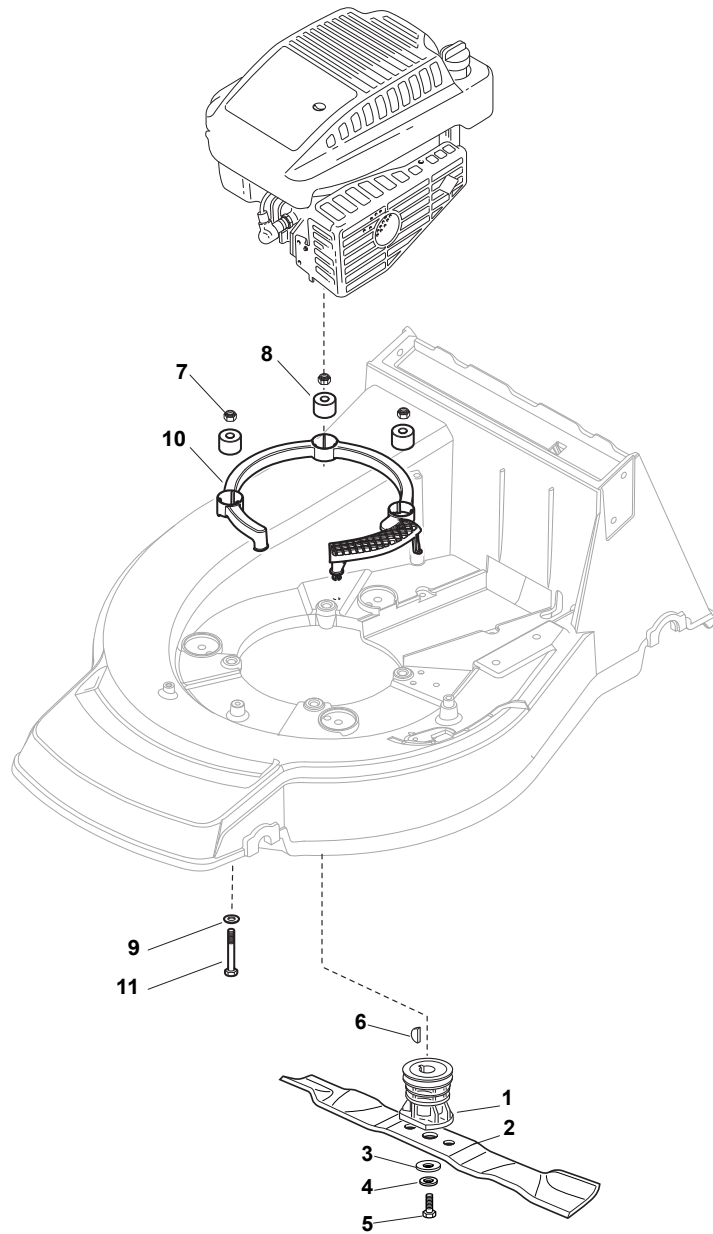

Fig.	Quantity	Part No	Description	Notes
1	2	112608600/0	Seeger	
2	1	122570120/1	Pinion Left	
3	2	122120105/1	Ring Gear	
4	2	322600268/0	Protection, Wheel	
5	1	122570110/1	Pinion Right	
6	2	112608600/0	Seeger	
7	2	119216035/0	Bearing	
8	1	381302867/0	Axle, Rear Wheels	
9	2	122753000/0	Pin	
10	1	181003079/1	Gear Box (Black)	(GT)
10	1	181003082/1	Gear Box Bi.Ci.Di (Grey)	(Bi. Ci. Di.)
11	1	122601909/0	Pulley	
12	1	112645705/0	Elastic Pin	
13	1	122033281/0	Adjustment Rod	
14	1	122041957/1	Bushing	
15	1	122450063/0	Spring	
16	1	322680009/0	Washer	
17	1	112154510/0	Nut	
18	1	122110230/0	Hub Cover	
19	1	135064195/0	Belt	

Fig.	Quantity	Part No	Description	Notes
1	1	122465638/1	Hub With Pulley, Crankshaft Ø 22.2	for B&S and GGP Engines
1	1	122465639/1	Hub With Pulley, Crankshaft Ø 25	for HONDA Engines
2	1	181004383/0	Blade, AVS	
3	1	122160400/0	Elastic Disc	
4	1	112523080/0	Washer	
5	1	112736815/0	Screw	
6	1	112139100/0	Feather, Crankshaft Ø 22,2	for B&S and GGP Engines
6	1	112139150/0	Feather, Crankshaft Ø 25	for HONDA Engines
7	1	322207223/0	Flange	
8	3	122524329/0	Pin	
9	3	322672201/0	Washer	
10	1	112729601/1	Screw	
11	1	122450445/0	Spring	
12	3	322250012/0	No Vibrations Rubber	
13	3	122671651/0	Washer	
14	3	112521350/0	Washer	
15	3	112155000/0	Nut	
16	3	112735108/1	Screw	for Honda Engine

Fig.	Quantity	Part No	Description	Notes
1	1	122465638/1	Hub With Pulley, Crankshaft Ø 22.2	
2	1	181004366/2	Blade	
3	1	122160400/0	Elastic Disc	
4	1	112523080/0	Washer	
5	1	112736815/0	Screw	
6	1	112139100/0	Feather, Crankshaft Ø 22,2	
7	3	112154210/0	Nut	
8	3	122170835/0	Spacer	
9	3	112521350/0	Washer	
10	1	322170964/0	Protection	
11	3	112692050/0	Screw	