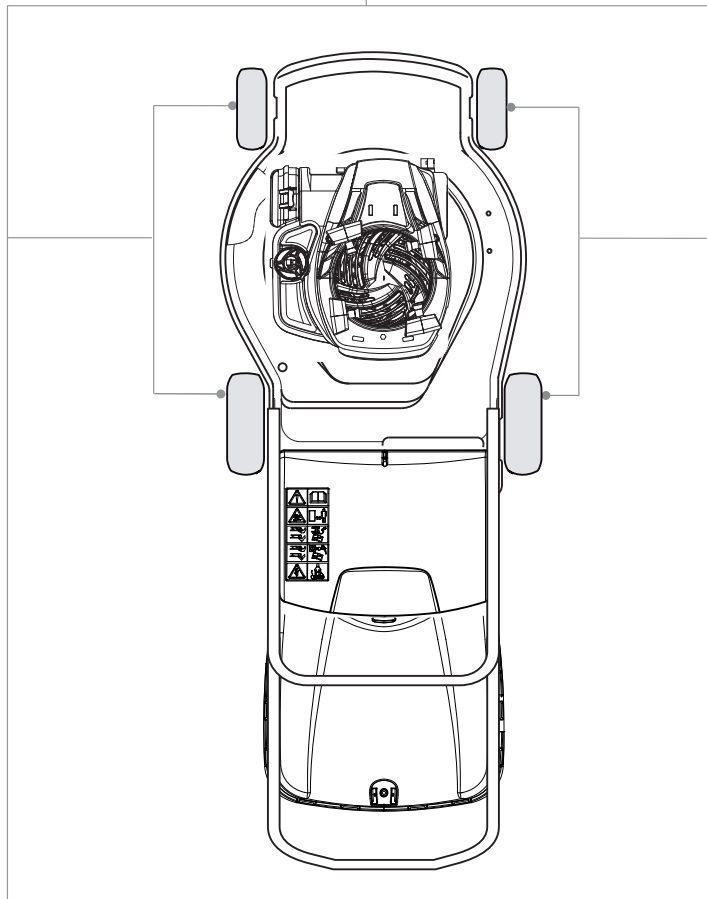

Fig.	Quantity	Part No	Description	Notes
1	2	112608600/0	Seeger	
2	1	122570120/1	Pinion Left	
3	2	122120105/1	Ring Gear	
4	2	322600268/0	Protection, Wheel	
5	1	122570110/1	Pinion Right	
6	2	112608600/0	Seeger	
7	2	119216035/0	Bearing	
8	1	381302867/0	Axle, Rear Wheels	
9	2	122753000/0	Pin	
10	1	181003079/1	Gear Box (Black)	(GT)
10	1	181003082/1	Gear Box Bi.Ci.Di (Grey)	(Bi. Ci. Di.)
11	1	122601909/0	Pulley	
12	1	112645705/0	Elastic Pin	
13	1	122033281/0	Adjustment Rod	
14	1	122041957/1	Bushing	
15	1	122450063/0	Spring	
16	1	322680009/0	Washer	
17	1	112154510/0	Nut	
18	1	122110230/0	Hub Cover	
19	1	135064195/0	Belt	

Eco Stiga Wheels - Ø 210

Spark Aluminium Wheels - Ø 210

Fig.	Quantity	Part No	Description	Notes
1	4	381007490/0	Wheel	
2	8	119216035/0	Bearing	
3	4	381007487/0	Wheel	
4	8	112521350/0	Washer	
5	8	112155000/0	Nut	
6	4	322110653/0	Hub Cap	
7	4	322110314/0	Hub Cap Grey	
8	4	322110643/0	Hub Cap Grey	
9	4	322110382/0	Hub Cap Grey	
10	4	322110416/0	Hub Cap Grey	
11	4	322110492/0	Hub Cap Grey	
11	4	322110563/0	Hub Cap Yellow	
12	4	322110494/0	Hub Cap Grey	
13	4	322110496/0	Hub Cap Grey	