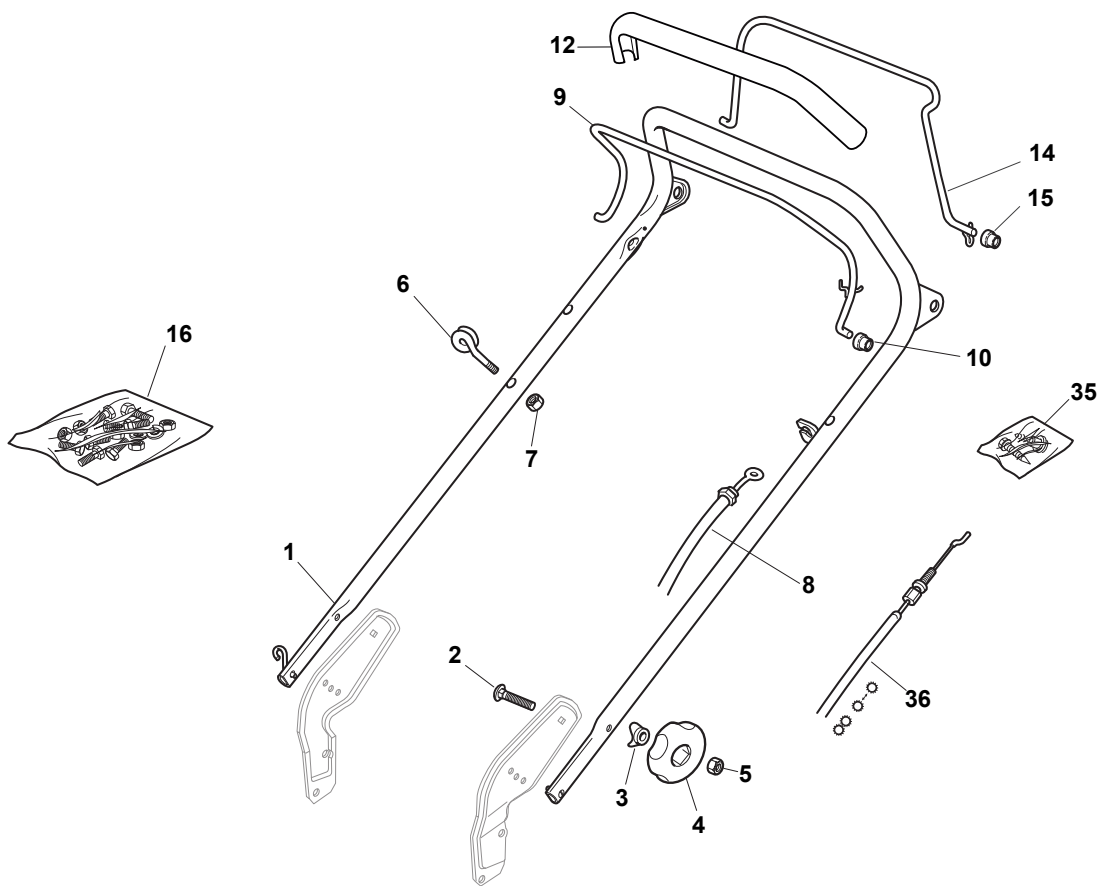

Fig.	Quantity	Part No	Description	Notes
76	1	322393611/2	Height Adjustment Handle	
78	1	112293201/0	Nut	
79	1	112622640/0	Pin	
80	1	122446175/0	Spring	
171	1	322140224/0	Mulching Deflector	

Fig.	Quantity	Part No	Description	Notes
1	1	381006861/0	Handle, Upper Part	
2	2	112819120/0	Screw	
3	2	122671651/0	Washer	
4	2	322399804/1	Nut	
5	2	112293200/0	Nut	
6	1	122430309/0	Spring	
7	1	112154330/0	Nut	
8	1	181000616/1	Cable, Thread Engine Brake	GGP Engine
8	1	181000616/1	Cable, Thread Engine Brake	Honda Engine
8	1	181000634/0	Cable, Thread Engine Brake	B&S 575/550 Series
8	1	181000757/0	Cable, Thread Engine Brake	B&S 625/675 Series
9	1	181003291/3	Lever, Engine Brake	
10	2	122041966/0	Bushing	
12	1	122291050/0	Handgrip Black	
14	1	181003288/1	Driving Lever	
15	2	322041965/1	Bushing	
16	1	381008610/1	Outfit, Screws	
35	1	381008609/0	Outfit, Screws	
36	1	381000669/0	Cable Rear Drive	(General Transmission)
36	1	381000673/0	Cable Rear Drive	(Bi. Ci. Di.)