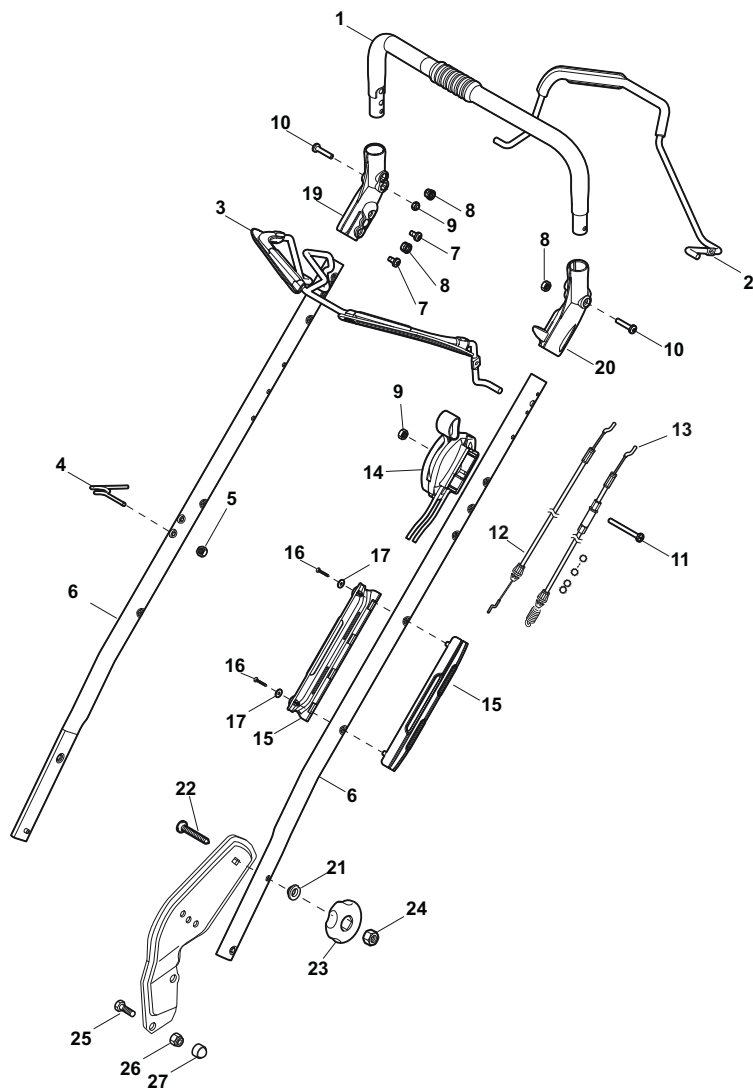

Fig.	Quantity	Part No	Description	Notes
1	1	381007028/1	Handle, Upper Part	
2	2	112819120/0	Screw	
3	2	122671651/0	Washer	
4	2	322399804/1	Nut	
5	2	112293200/0	Nut	
6	1	122430309/0	Spring	
7	1	112154330/0	Nut	
8	1	181000616/1	Cable, Thread Engine Brake	Honda /GGP Engine
8	1	181000634/0	Cable, Thread Engine Brake	B&S 675Es/ 625E Series
8	1	181000757/0	Cable, Thread Engine Brake	B&S 625/675 Series
8	1	181030006/0	Cable, Thread Engine Brake	B&S 700/750 Series
9	1	181003291/3	Lever, Engine Brake	
10	2	122041966/0	Bushing	
11	1	381000669/0	Cable Rear Drive	(General Transmission)
11	1	381000673/0	Cable Rear Drive	(Bi. Ci. Di.)
12	1	122291050/0	Handgrip Black	
13	1	181003288/1	Driving Lever	
14	2	322041965/1	Bushing	
15	1	181007091/0	Throttle Cable	B&S Engine
15	1	181007092/0	Throttle Cable	GGP/Honda/Tecumseh Engine
16	1	122399801/0	Knob	
17	1	112726388/0	Screw	
18	1	112290800/0	Nut	
19	1	112728460/0	Screw	
20	1	122943006/0	Screw	
21	1	381008499/1	Outfit, Screws	
22	1	422120148/0	Yellow Dashboard	
22	1	422120150/0	Red Dashboard	
22	1	422120164/0	Black Dashboard	
23	1	114356692/0	Throttle Label	Honda Engine
23	1	114356693/0	Throttle Label	B&S Engine
23	1	14361477/0	Label	GGP Engine
24	2	112788910/0	Screw	
25	2	112523020/0	Washer	
26	2	112581500/0	Grower	
27	2	112291000/0	Nut	
28	1	381008610/1	Outfit, Screws	

Fig.	Quantity	Part No	Description	Notes
1	2	112608600/0	Seeger	
2	1	122570120/1	Pinion Left	
3	2	122120105/1	Ring Gear	
4	2	322600268/0	Protection, Wheel	
5	1	122570110/1	Pinion Right	
6	2	112608600/0	Seeger	
7	2	119216035/0	Bearing	
8	1	381302867/0	Axle, Rear Wheels	
9	2	122753000/0	Pin	
10	1	181003079/1	Gear Box (Black)	(GT)
10	1	181003082/1	Gear Box Bi.Ci.Di (Grey)	(Bi. Ci. Di.)
11	1	122601909/0	Pulley	
12	1	112645705/0	Elastic Pin	
13	1	122033281/0	Adjustment Rod	
14	1	122041957/1	Bushing	
15	1	122450063/0	Spring	
16	1	322680009/0	Washer	
17	1	112154510/0	Nut	
18	1	122110230/0	Hub Cover	
19	1	135064195/0	Belt	