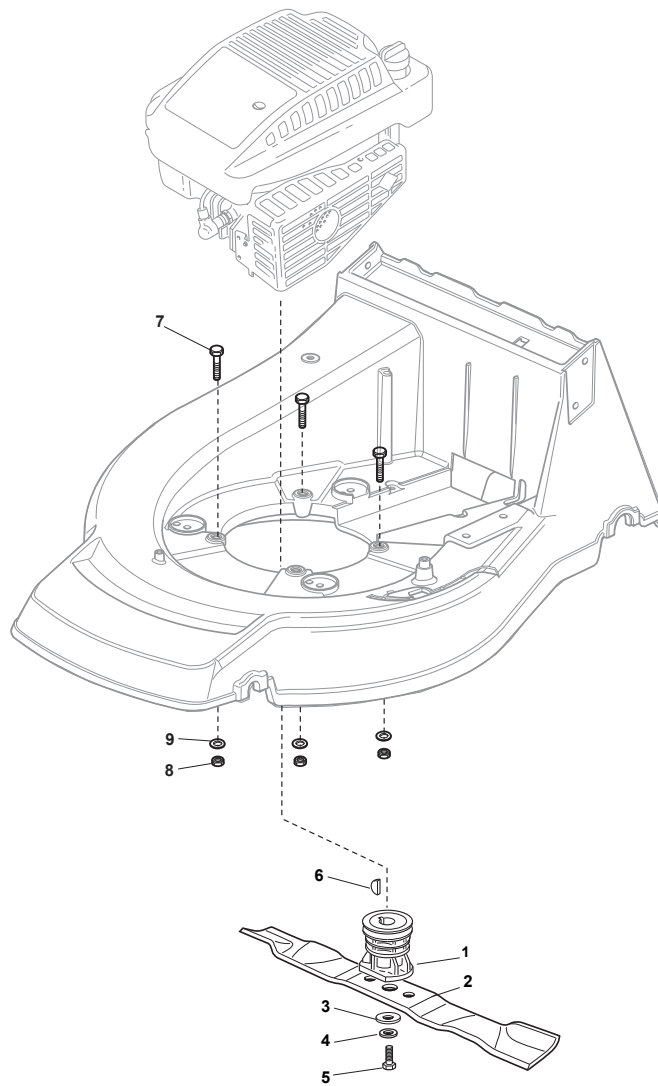

Fig.	Quantity	Part No	Description	Notes
1	2	112608600/0	Seeger	
2	1	122570120/1	Pinion Left	
3	2	122120105/1	Ring Gear	
4	2	322600268/0	Protection, Wheel	
5	1	122570110/1	Pinion Right	
6	2	112608600/0	Seeger	
7	2	119216035/0	Bearing	
8	1	381302867/0	Axle, Rear Wheels	
9	2	122753000/0	Pin	
10	1	181003079/1	Gear Box (Black)	(GT)
10	1	181003082/1	Gear Box Bi.Ci.Di (Grey)	(Bi. Ci. Di.)
11	1	122601909/0	Pulley	
12	1	112645705/0	Elastic Pin	
13	1	122033281/0	Adjustment Rod	
14	1	122041957/1	Bushing	
15	1	122450063/0	Spring	
16	1	322680009/0	Washer	
17	1	112154510/0	Nut	
18	1	122110230/0	Hub Cover	
19	1	135064195/0	Belt	

Eco Stiga Wheels - Ø 210

Spark Aluminium Wheels - Ø 210

Fig.	Quantity	Part No	Description	Notes
1	4	381007490/0	Wheel	
2	8	119216035/0	Bearing	
3	4	381007487/0	Wheel	
4	8	112521350/0	Washer	
5	8	112155000/0	Nut	
6	4	322110653/0	Hub Cap	
7	4	322110314/0	Hub Cap Grey	
8	4	322110643/0	Hub Cap Grey	
9	4	322110382/0	Hub Cap Grey	
10	4	322110416/0	Hub Cap Grey	
11	4	322110492/0	Hub Cap Grey	
11	4	322110563/0	Hub Cap Yellow	
12	4	322110494/0	Hub Cap Grey	
13	4	322110496/0	Hub Cap Grey	

Fig.	Quantity	Part No	Description	Notes
2	1	181004381/1	Blade Standard	
3	1	122160400/0	Elastic Disc	
4	1	112523080/0	Washer	
5	1	112735698/0	Screw	
6	1	112139100/0	Feather, Crankshaft Ø 22,2	for B&S and GGP Engines
6	1	112139150/0	Feather, Crankshaft Ø 25	for HONDA Engines
7	1	112692080/0	Screw	for B&S Engine
7	2	112691800/0	Screw	for B&S Engine
7	3	112691600/0	Screw	for GGP Engine
7	3	112691900/0	Screw	for HONDA Engine
8	3	112155000/0	Nut	
9	3	112521350/0	Washer	
1	1	122465607/3	Hub With Pulley, Crankshaft Ø 22.2	for B&S and GGP Engines
1	1	122465608/2	Hub With Pulley, Crankshaft Ø 25	for HONDA Engines