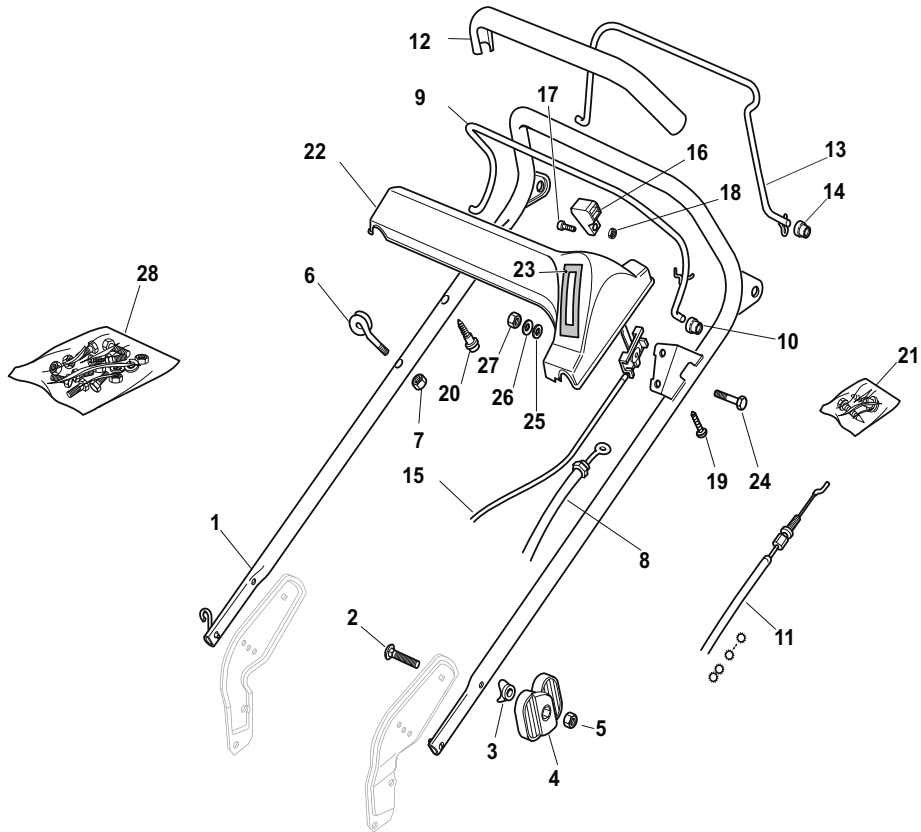

Fig.	Quantity	Part No	Description	Notes
1	1	381006861/0	Handle, Upper Part	
2	2	112819120/0	Screw	
3	2	122671651/0	Washer	
4	2	322399804/1	Nut	
5	2	112293200/0	Nut	
6	1	122430309/0	Spring	
7	1	112154330/0	Nut	
8	1	181000616/1	Cable, Thread Engine Brake	GGP Engine
8	1	181000616/1	Cable, Thread Engine Brake	Honda Engine
8	1	181000634/0	Cable, Thread Engine Brake	B&S 575/550 Series
8	1	181000757/0	Cable, Thread Engine Brake	B&S 625/675 Series
8	1	181030006/0	Cable, Thread Engine Brake	B&S 700/750 Series
9	1	181003291/3	Lever, Engine Brake	
10	2	122041966/0	Bushing	
13	1	122291050/0	Handgrip Black	
14	1	181003288/1	Driving Lever	
15	2	322041965/1	Bushing	
16	1	381008610/1	Outfit, Screws	
21	1	481007160/0	Throttle Cable	
22	1	381007221/0	Dashboard Throttle Lever	SV40-RV 40-V35 Engine / B&S 450-500 Series
22	1	381007280/2	Dashboard Throttle Lever	Honda Engine / B&S 625-675-700 Series / GGP 140-160-196cc
23	2	112735105/0	Screw	
24	1	322981467/0	Plate	
25	1	112791500/0	Screw	
26	1	112530060/0	Spring Washer	
27	1	112523040/0	Washer	
28	1	112523040/0	Washer	
29	1	112154510/0	Nut	
30	1	422120152/0	Yellow Dashboard	
30	1	422120154/0	Red Dashboard	
30	1	422120158/0	Black Dashboard	
31	1	114356743/1	Label	Honda /GGP Engine
31	1	114356744/1	Label	B&S 675 Series
31	1	114356905/0	Label	B&S 575/550 Series
31	1	114357646/1	Label	Honda Engine
32	1	122943006/0	Screw	
33	1	112728460/0	Screw	
35	1	381008609/0	Outfit, Screws	
36	1	381000669/0	Cable Rear Drive	(Bi. Ci. Di.)
36	1	381000673/0	Cable Rear Drive	(General Transmission)