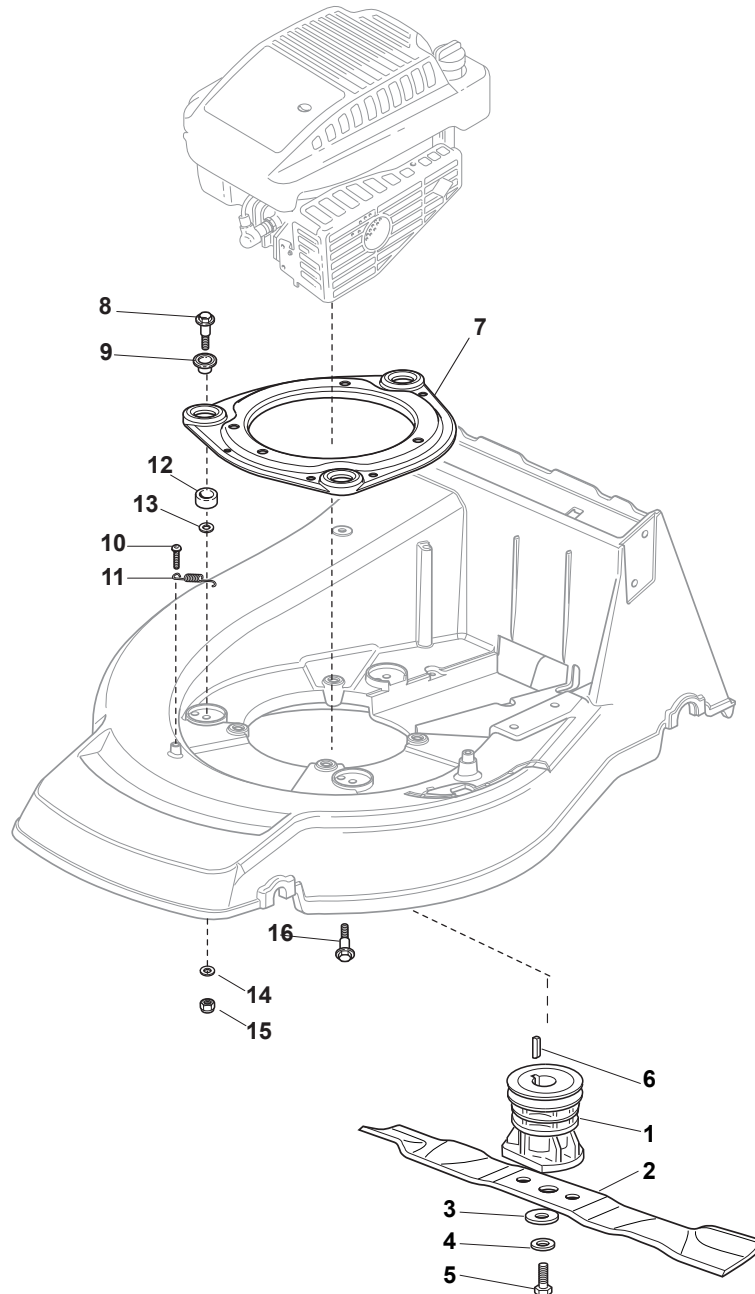

Fig.	Quantity	Part No	Description	Notes
2	1	181004381/1	Blade Standard	
3	1	122160400/0	Elastic Disc	
4	1	112523080/0	Washer	
5	1	112735698/0	Screw	
6	1	112139100/0	Feather, Crankshaft Ø 22,2	for B&S and GGP Engines
6	1	112139150/0	Feather, Crankshaft Ø 25	for HONDA Engines
7	1	112692080/0	Screw	for B&S Engine
7	2	112691800/0	Screw	for B&S Engine
7	3	112691600/0	Screw	for GGP Engine
7	3	112691900/0	Screw	for HONDA Engine
8	3	112155000/0	Nut	
9	3	112521350/0	Washer	
1	1	122465607/3	Hub With Pulley, Crankshaft Ø 22.2	for B&S and GGP Engines
1	1	122465608/2	Hub With Pulley, Crankshaft Ø 25	for HONDA Engines

Fig.	Quantity	Part No	Description	Notes
1	1	122465638/1	Hub With Pulley, Crankshaft Ø 22.2	for B&S and GGP Engines
1	1	122465639/1	Hub With Pulley, Crankshaft Ø 25	for HONDA Engines
2	1	181004383/0	Blade, AVS	
3	1	122160400/0	Elastic Disc	
4	1	112523080/0	Washer	
5	1	112736815/0	Screw	
6	1	112139100/0	Feather, Crankshaft Ø 22,2	for B&S and GGP Engines
6	1	112139150/0	Feather, Crankshaft Ø 25	for HONDA Engines
7	1	322207223/0	Flange	
8	3	122524329/0	Pin	
9	3	322672201/0	Washer	
10	1	112729601/1	Screw	
11	1	122450445/0	Spring	
12	3	322250012/0	No Vibrations Rubber	
13	3	122671651/0	Washer	
14	3	112521350/0	Washer	
15	3	112155000/0	Nut	
16	3	112735108/1	Screw	for Honda Engine

Fig.	Quantity	Part No	Description	Notes
1	1	122465638/1	Hub With Pulley, Crankshaft Ø 22.2	
2	1	181004366/2	Blade	
3	1	122160400/0	Elastic Disc	
4	1	112523080/0	Washer	
5	1	112736815/0	Screw	
6	1	112139100/0	Feather, Crankshaft Ø 22,2	
7	3	112154210/0	Nut	
8	3	122170835/0	Spacer	
9	3	112521350/0	Washer	
10	1	322170964/0	Protection	
11	3	112692050/0	Screw	