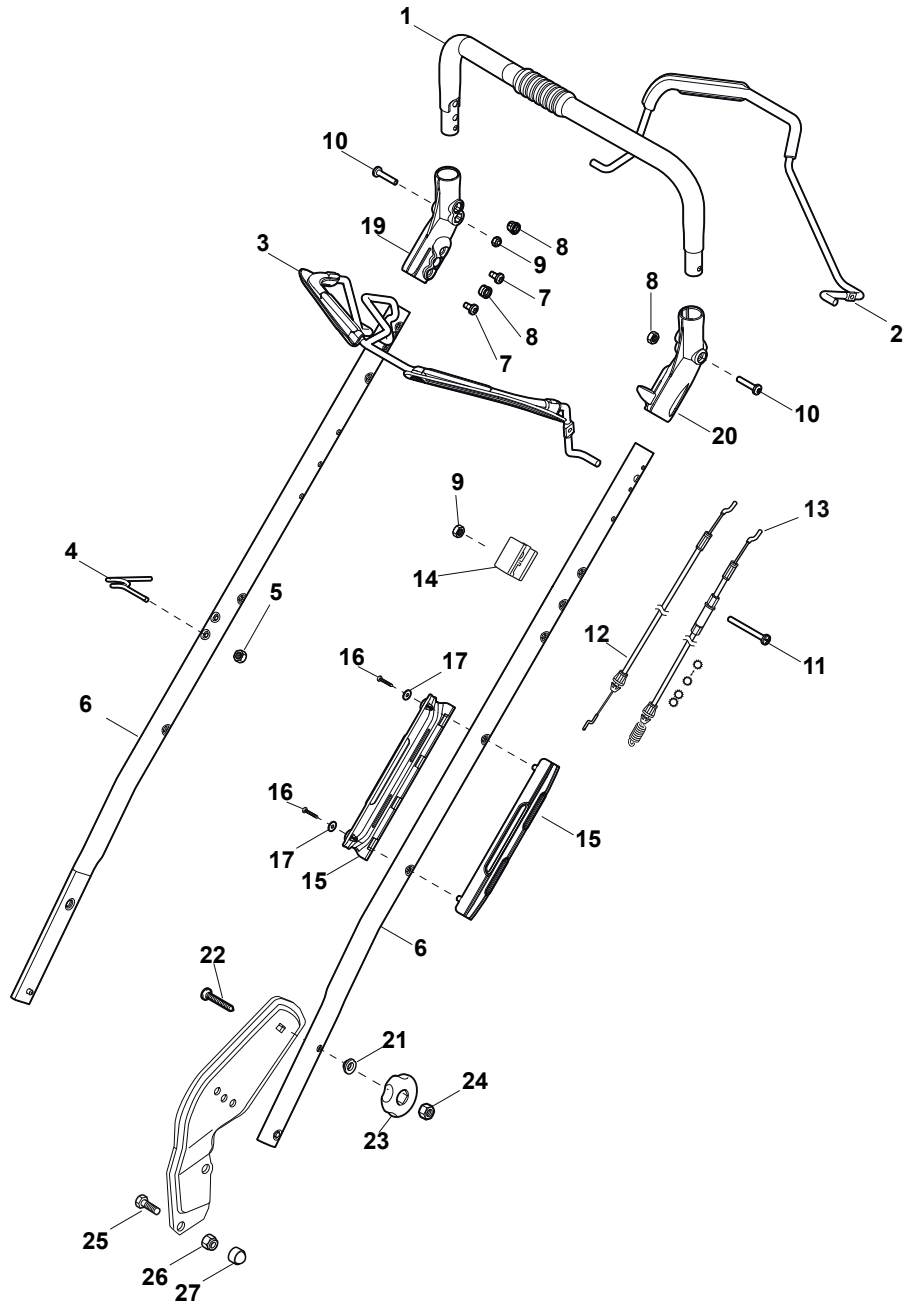

Fig.	Quantity	Part No	Description	Notes
3	1	381003472/0	Lever, Engine Brake	Black
1	1	381006670/2	Handle Tube	
2	1	381003349/0	Lever, Driving	
3	1	381003344/0	Lever, Engine Brake	Red
4	1	122430309/0	Spring	
5	1	112154330/0	Nut	
6	2	381007046/0	Handle Black Upper Part Dmxnp	
6	2	381007047/0	Handle Grey Upper Part	
7	4	112735662/1	Screw	
8	4	322041967/1	Bushing	
9	3	112154510/0	Nut	
10	2	112728721/0	Screw	
11	1	112727786/0	Screw	
12	1	181030077/0	Cable, Thread Engine Brake	
13	1	381030078/0	Cable Rear Drive	
14	1	181007145/0	Throttle Cable	B&S Engine
14	1	181007199/0	Throttle Cable	Honda / GGP Engine
15	2	322806644/0	Protection	
16	2	112727812/0	Screw	
17	2	112523000/1	Washer	
19	1	322488301/0	Joint Sleeve Grey Right	
20	1	322488303/0	Joining Sleeve Grey Left	
21	2	122671651/0	Washer	
22	2	112819105/0	Screw	
23	2	322399804/1	Nut	
24	2	112293200/0	Nut	
25	2	112793301/0	Screw	
26	2	112155000/0	Nut	
27	2	118203854/0	Screw	

Fig.	Quantity	Part No	Description	Notes
1	2	112608600/0	Seeger	
2	1	122570120/1	Pinion Left	
3	2	122120105/1	Ring Gear	
4	2	322600268/0	Protection, Wheel	
5	1	122570110/1	Pinion Right	
6	2	112608600/0	Seeger	
7	2	119216035/0	Bearing	
8	1	381302867/0	Axle, Rear Wheels	
9	2	122753000/0	Pin	
10	1	181003079/1	Gear Box (Black)	(GT)
10	1	181003082/1	Gear Box Bi.Ci.Di (Grey)	(Bi. Ci. Di.)
11	1	122601909/0	Pulley	
12	1	112645705/0	Elastic Pin	
13	1	122033281/0	Adjustment Rod	
14	1	122041957/1	Bushing	
15	1	122450063/0	Spring	
16	1	322680009/0	Washer	
17	1	112154510/0	Nut	
18	1	122110230/0	Hub Cover	
19	1	135064195/0	Belt	

Fig.	Quantity	Part No	Description	Notes
1	1	122465638/1	Hub With Pulley, Crankshaft Ø 22.2	
2	1	181004366/2	Blade	
3	1	122160400/0	Elastic Disc	
4	1	112523080/0	Washer	
5	1	112736815/0	Screw	
6	1	112139100/0	Feather, Crankshaft Ø 22,2	
7	3	112154210/0	Nut	
8	3	122170835/0	Spacer	
9	3	112521350/0	Washer	
10	1	322170964/0	Protection	
11	3	112692050/0	Screw	