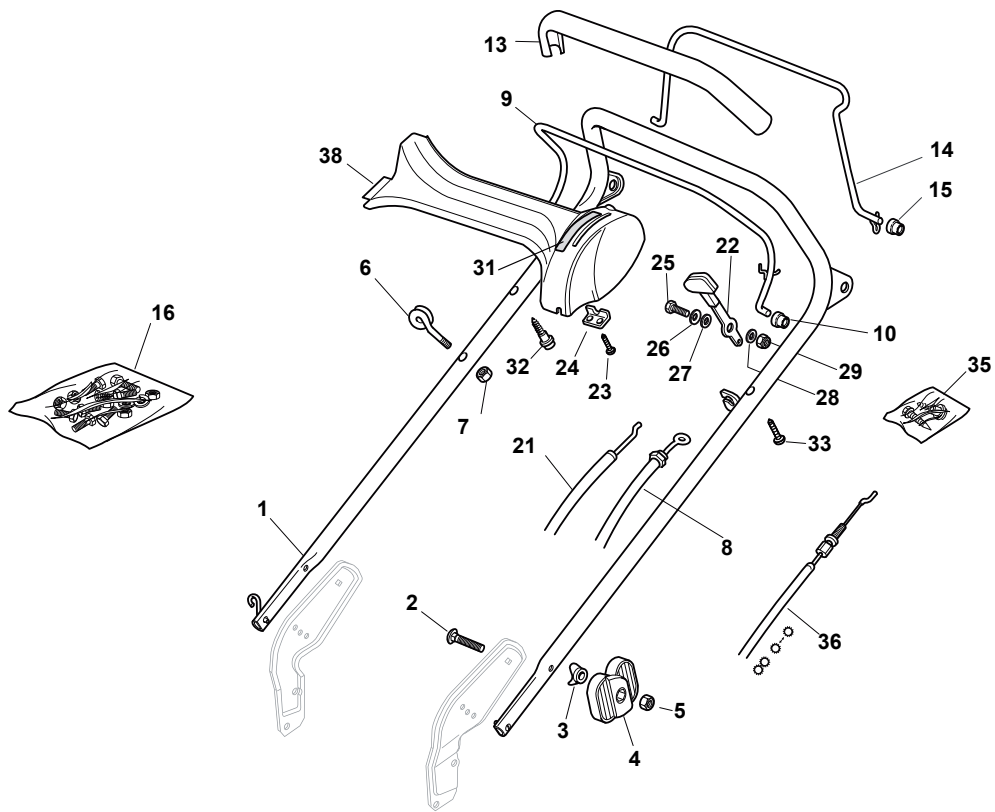

Fig.	Quantity	Part No	Description	Notes
76	1	322393611/2	Height Adjustment Handle	
78	1	112293201/0	Nut	
79	1	112622640/0	Pin	
80	1	122446175/0	Spring	
171	1	322140224/0	Mulching Deflector	

Fig.	Quantity	Part No	Description	Notes
1	1	381006861/0	Handle, Upper Part	
2	2	112819120/0	Screw	
3	2	122671651/0	Washer	
4	2	322399804/1	Nut	
5	2	112293200/0	Nut	
6	1	122430309/0	Spring	
7	1	112154330/0	Nut	
8	1	181000616/1	Cable, Thread Engine Brake	GGP Engine
8	1	181000616/1	Cable, Thread Engine Brake	Honda Engine
8	1	181000634/0	Cable, Thread Engine Brake	B&S 575/550 Series
8	1	181000757/0	Cable, Thread Engine Brake	B&S 625/675 Series
9	1	181003291/3	Lever, Engine Brake	
10	2	122041966/0	Bushing	
12	1	122291050/0	Handgrip Black	
14	1	181003288/1	Driving Lever	
15	2	322041965/1	Bushing	
16	1	381008610/1	Outfit, Screws	
35	1	381008609/0	Outfit, Screws	
36	1	381000669/0	Cable Rear Drive	(General Transmission)
36	1	381000673/0	Cable Rear Drive	(Bi. Ci. Di.)