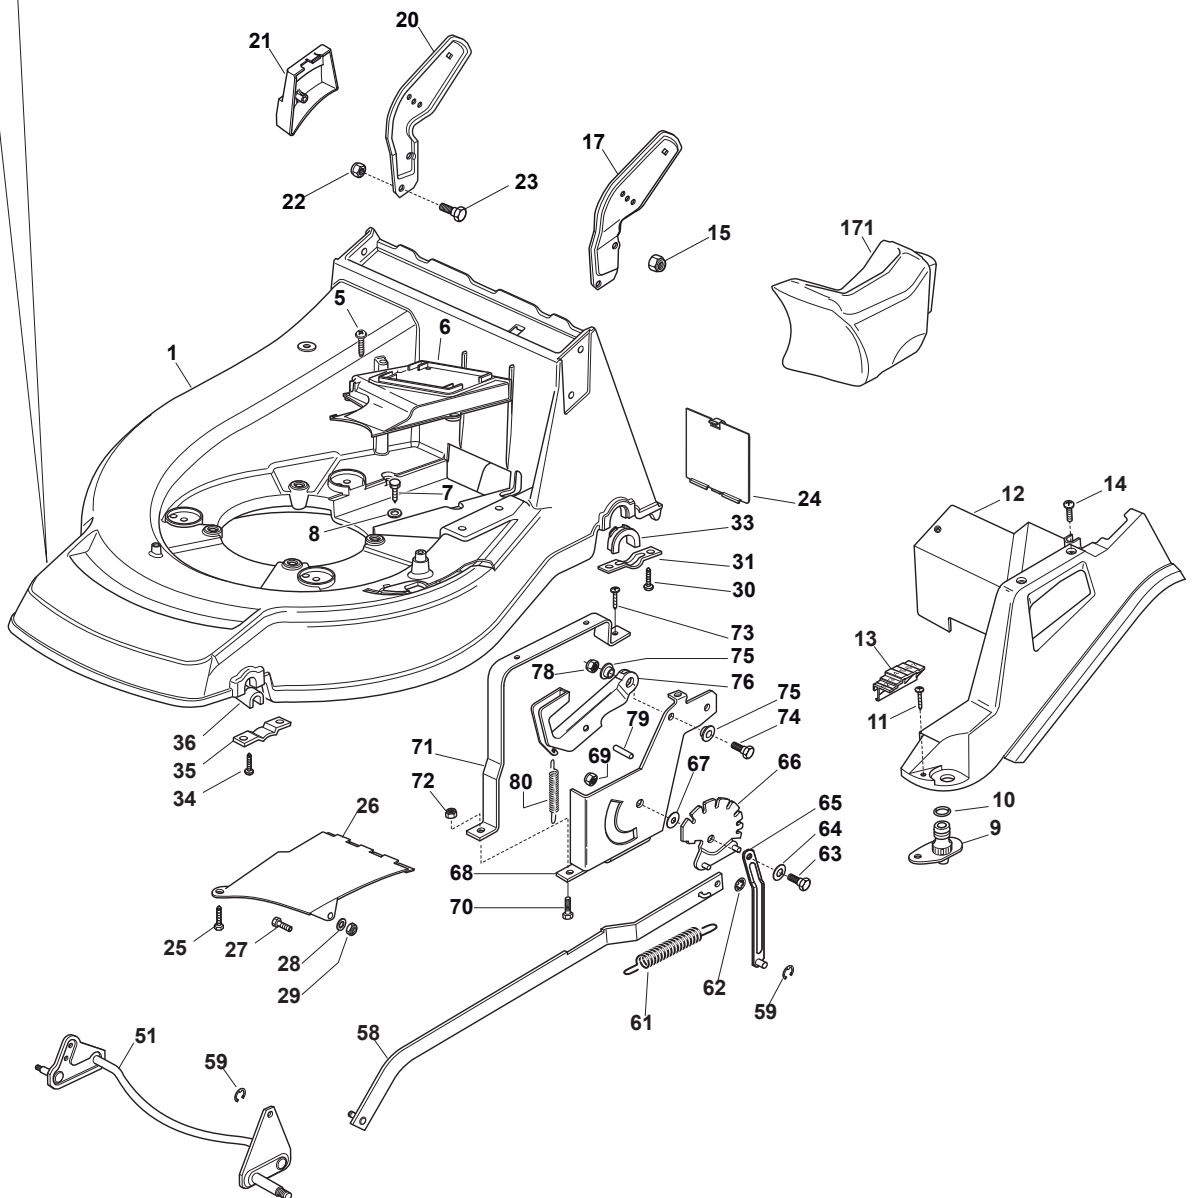

Fig.	Quantity	Part No	Description	Notes
76	1	322393611/2	Height Adjustment Handle	
78	1	112293201/0	Nut	
79	1	112622640/0	Pin	
80	1	122446175/0	Spring	
171	1	322140224/0	Mulching Deflector	

Fig.	Quantity	Part No	Description	Notes
1	1	381006861/0	Handle, Upper Part	
2	2	112819120/0	Screw	
3	2	122671651/0	Washer	
4	2	322399804/1	Nut	
5	2	112293200/0	Nut	
6	1	122430309/0	Spring	
7	1	112154330/0	Nut	
8	1	181000616/1	Cable, Thread Engine Brake	GGP Engine
8	1	181000616/1	Cable, Thread Engine Brake	Honda Engine
8	1	181000634/0	Cable, Thread Engine Brake	B&S 575/550 Series
8	1	181000757/0	Cable, Thread Engine Brake	B&S 625/675 Series
9	1	181003291/3	Lever, Engine Brake	
10	2	122041966/0	Bushing	
12	1	122291050/0	Handgrip Black	
14	1	181003288/1	Driving Lever	
15	2	322041965/1	Bushing	
16	1	381008610/1	Outfit, Screws	
35	1	381008609/0	Outfit, Screws	
36	1	381000669/0	Cable Rear Drive	(General Transmission)
36	1	381000673/0	Cable Rear Drive	(Bi. Ci. Di.)