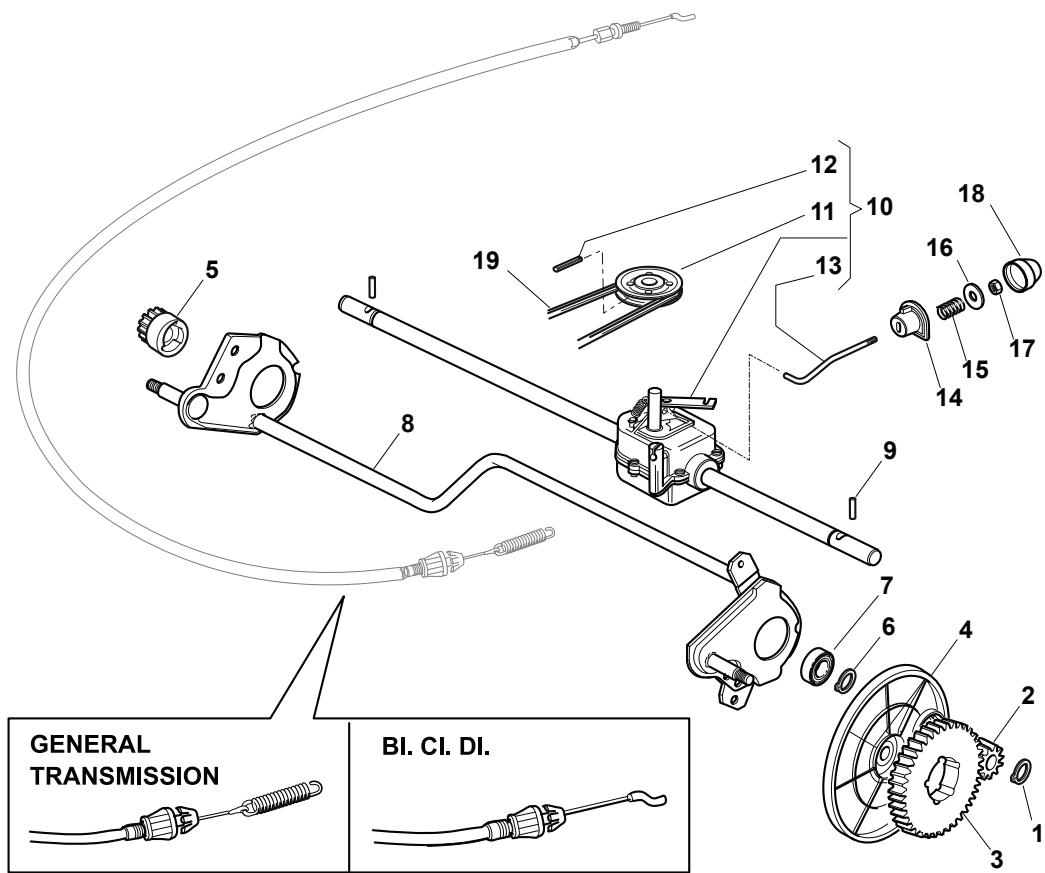

Fig.	Quantity	Part No	Description	Notes
3	1	381003472/0	Lever, Engine Brake	Black
1	1	381006670/2	Handle Tube	
2	1	381003349/0	Lever, Driving	
3	1	381003344/0	Lever, Engine Brake	Red
4	1	122430309/0	Spring	
5	1	112154330/0	Nut	
6	2	381007046/0	Handle Black Upper Part Dmxnp	
6	2	381007047/0	Handle Grey Upper Part	
7	4	112735662/1	Screw	
8	4	322041967/1	Bushing	
9	3	112154510/0	Nut	
10	2	112728721/0	Screw	
11	1	112727786/0	Screw	
12	1	181030101/0	Cable, Thread Engine Brake	
13	1	381030078/0	Cable Rear Drive	
14	1	322551639/0	Fixed Plate	
15	2	322806644/0	Protection	
16	2	112727812/0	Screw	
17	2	112523000/1	Washer	
19	1	322488301/0	Joint Sleeve Grey Right	
20	1	322488303/0	Joining Sleeve Grey Left	
21	2	122671651/0	Washer	
22	2	112819105/0	Screw	
23	2	322399804/1	Nut	
24	2	112293200/0	Nut	
25	2	112793301/0	Screw	
26	2	112155000/0	Nut	
27	2	118203854/0	Screw	

Fig.	Quantity	Part No	Description	Notes
1	2	112608600/0	Seeger	
2	1	122570120/1	Pinion Left	
3	2	122120105/1	Ring Gear	
4	2	322600268/0	Protection, Wheel	
5	1	122570110/1	Pinion Right	
6	2	112608600/0	Seeger	
7	2	119216035/0	Bearing	
8	1	381302867/0	Axle, Rear Wheels	
9	2	122753000/0	Pin	
10	1	181003079/1	Gear Box (Black)	(GT)
10	1	181003082/1	Gear Box Bi.Ci.Di (Grey)	(Bi. Ci. Di.)
11	1	122601909/0	Pulley	
12	1	112645705/0	Elastic Pin	
13	1	122033281/0	Adjustment Rod	
14	1	122041957/1	Bushing	
15	1	122450063/0	Spring	
16	1	322680009/0	Washer	
17	1	112154510/0	Nut	
18	1	122110230/0	Hub Cover	
19	1	135064195/0	Belt	

Fig.	Quantity	Part No	Description	Notes
1	1	122465638/1	Hub With Pulley, Crankshaft Ø 22.2	
2	1	181004366/2	Blade	
3	1	122160400/0	Elastic Disc	
4	1	112523080/0	Washer	
5	1	112736815/0	Screw	
6	1	112139100/0	Feather, Crankshaft Ø 22,2	
7	3	112154210/0	Nut	
8	3	122170835/0	Spacer	
9	3	112521350/0	Washer	
10	1	322170964/0	Protection	
11	3	112692050/0	Screw	