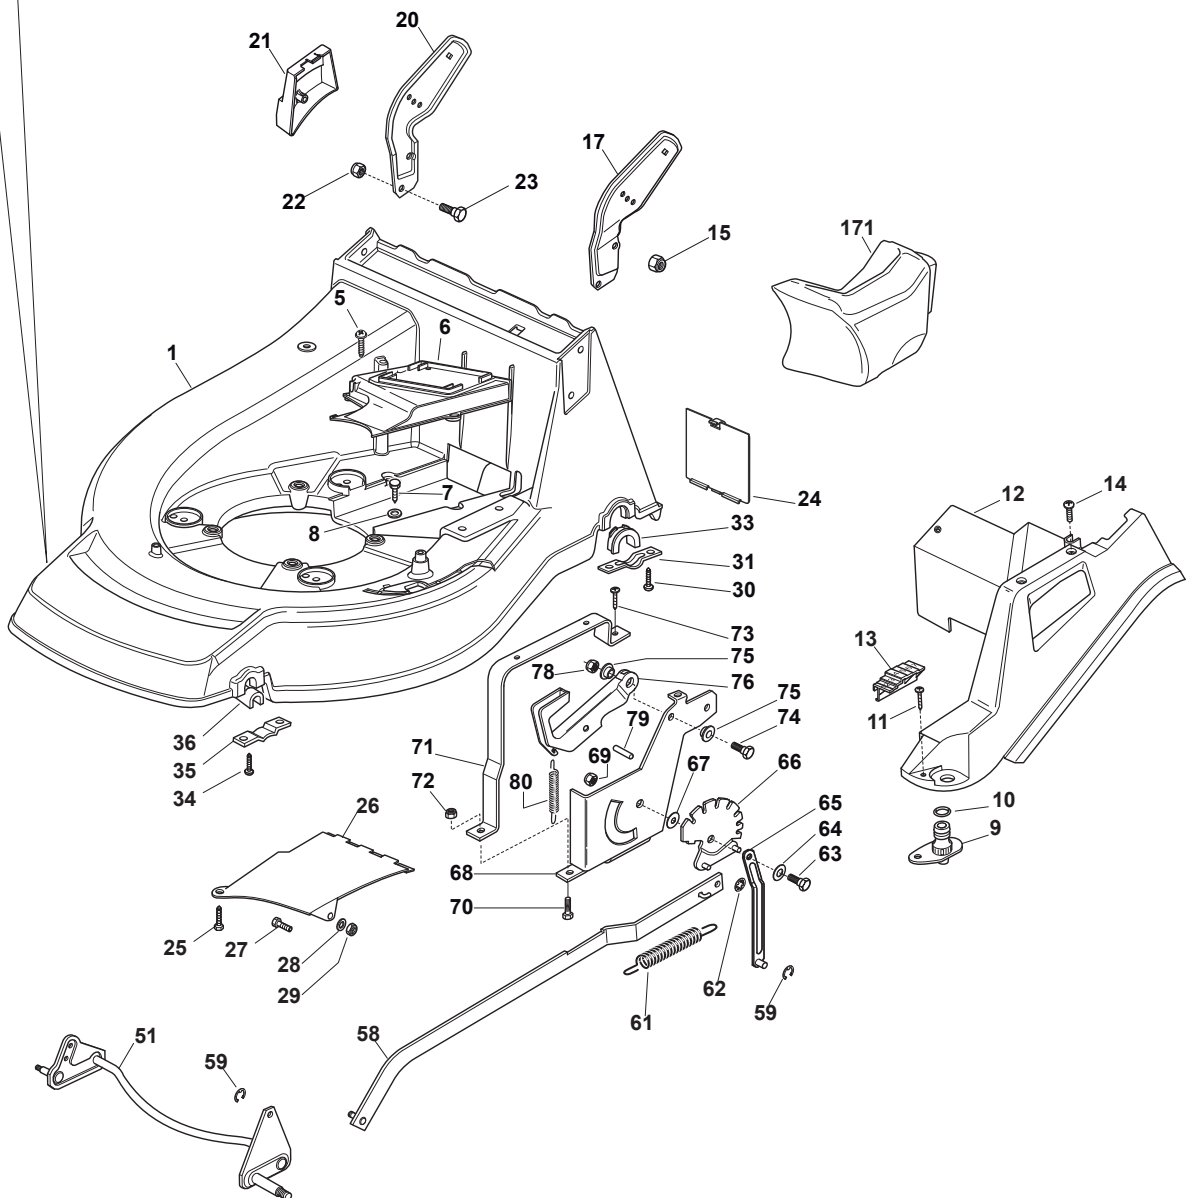

Fig.	Quantity	Part No	Description	Notes
1	1	381003543/1	Red Deck	
5	2	112728522/0	Screw	
6	1	322060200/1	Belt Protection	
7	1	112731350/0	Screw	
8	2	112523040/0	Washer	
9	1	122034000/0	Washing Connection	
10	1	119035000/0	Or Ring	
11	3	112728519/0	Screw	
12	1	322060144/3	Deck, Adjustment	
13	1	122570200/0	Position Plate	
14	1	112728520/0	Screw	
15	2	112155000/0	Nut	
17	1	322778397/1	Left Bracket	
20	1	322778396/1	Right Bracket	
21	1	122601001/0	Right Bracket Protection	
22	2	112155000/0	Nut	
23	2	112793301/0	Screw	
24	1	122595352/0	Inspection Door	
25	1	112731350/0	Screw	
26	1	322108205/0	Conveyor	
27	1	112789000/0	Screw	
28	1	112523020/0	Washer	
29	1	112154330/0	Nut	
30	4	112731350/0	Screw	
31	2	322545147/0	Plate	
33	2	322038407/0	Brass	
34	4	112731350/0	Screw	
35	2	322545156/0	Plate	
36	2	122038400/1	Brass	
37	1	122226050/0	Black Front Cover	
38	1	322226112/1	Mask, Grey	
39	1	322226124/0	Mask, Black	
40	4	112735420/0	Screw	
51	1	381302865/0	Axle, Front Wheels	
58	1	381002040/1		
59	2	112000930/0	Benzing Ring	
61	1	122446187/0	Spring	
62	2	112604899/0	Crown Fastener	
63	1	122529662/0	Fulcrum Pin	
64	1	322672151/0	Antifriction Washer	
65	1	381001269/0	Rear Wheel Axle	
66	1	381000479/2	Sector, Height Adjustment	
67	1	322672152/0	Antifriction Washer	
68	1	322785109/0	Support, Height Adjustment	
69	1	112155000/0	Nut	
70	2	112793301/0	Screw	
71	1	322785113/0	Handle Support	
72	2	112293201/0	Nut	
73	1	112729600/0	Screw	
74	1	112793301/0	Screw	
75	2	125038002/1	Bushing