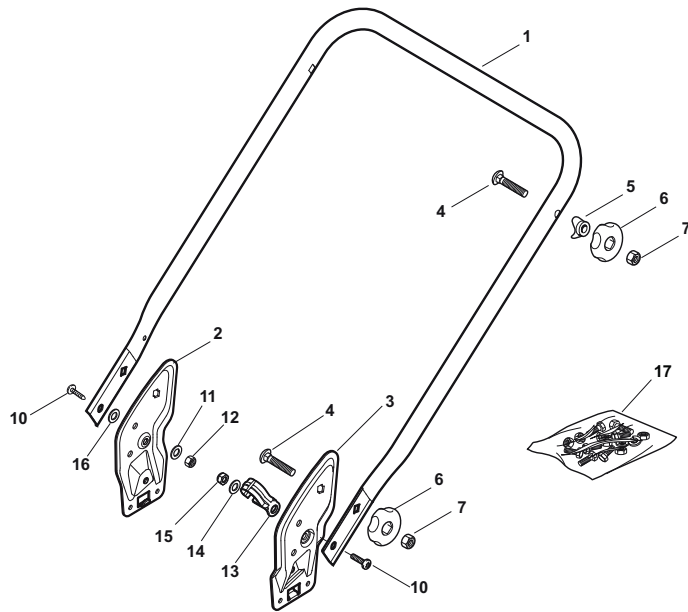

Fig.	Quantity	Part No	Description	Notes
1	1	322108295/1	Side Ejection Conveyor	
2	1	322600313/0	Ejection Guard	
3	2	112727803/0	Screw	
4	1	322806639/0	Fulcrum Pin	
5	2	112154510/0	Nut	
6	2	118203853/0	Screw	
7	1	122450456/0	Spring	
8	1	122517869/1	Pin	
9	2	112604896/0	Crown Fastener	

Fig.	Quantity	Part No	Description	Notes
1	1	381006719/0	Handle Lower Part	Black
1	1	381006720/0	Handle Lower Part	Grey
1	1	381007539/0	Handle, Lower Part Yellow	Yellow
2	1	381005149/0	Right Bracket	Black
2	1	381005185/0	Right Bracket	Stiga Grey
3	1	381005151/0	Left Bracket	Black
3	1	381005187/0	Left Bracket	Stiga Grey
4	4	381003253/0	Handle	
5	4	322680016/0	Washer	
6	4	122131750/0	Nut	
7	4	322399835/0	Knob	
10	2	112760605/0	Screw	
11	2	125038002/1	Bushing	
12	2	112155000/0	Nut	
13	1	322192156/0	Clip	
14	2	381103350/0	Handle	

Fig.	Quantity	Part No	Description	Notes
1	1	381007043/0	Handle Lower Part	
2	1	381005133/0	Right Bracket	
3	1	381005135/0	Left Bracket	
4	1	112819120/0	Screw	
5	4	122680006/1	Washer	
6	4	322399804/1	Nut	
7	4	112293200/0	Nut	
10	4	112760605/0	Screw	
11	1	125038002/1	Bushing	
12	2	112155000/0	Nut	
13	2	322192156/0	Clip	
14	1	112523040/0	Washer	
15	1	112154510/0	Nut	
16	1	112369500/0	Elastic Washer	