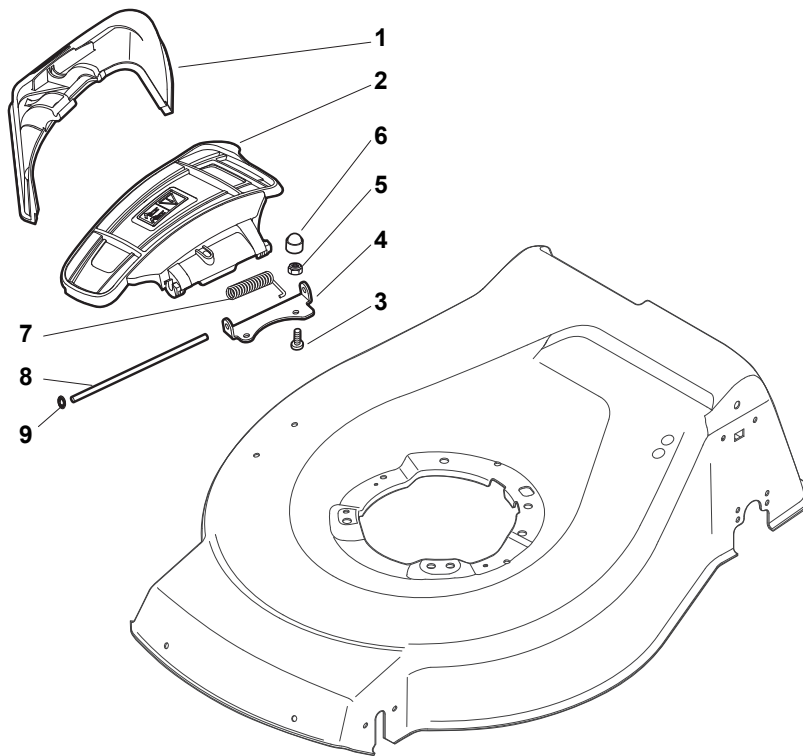

THIS INFORMATION IS NOT INTENDED FOR SALE OR RESALE, AND THIS NOTICE MUST REMAIN ON ALL COPIES.

Fig.	Quantity	Part No	Description	Notes
20	1	322394522/0	Knob	Delta Knob
1	1	381004540/0	Red Deck	
1	1	381004542/0	Red Deck	Side Discharge
1	1	381004590/0	Yellow Deck	
1	1	381004732/0	Grey Deck	Side Discharge
2	1	122534131/0	Pin	
3	1	322322851/0	Lever, Height Adjustment	
4	1	112154510/0	Nut	
5	1	112788512/0	Screw	
6	1	322394503/0	Knob	NT Knob
7	1	112521310/0	Washer	
8	1	112150000/0	Nut	
9	1	112369500/0	Elastic Washer	
10	1	122943013/0	Screw	
11	1	381002031/0	Rod, Height Adjustment	
12	1	112436051/0	Plate	
13	3	112727803/0	Screw	
14	3	112154510/0	Nut	
15	1	112727801/0	Screw	
16	1	381002887/1	Front Wheel Axle	
17	1	112154510/0	Nut	
18	1	112728450/0	Screw	
19	1	322034002/0	Washing Connection	
21	4	322600145/0	Protection, Wheel	
24	4	112521350/0	Washer	
25	4	112155000/0	Nut	
31	1	381302823/0	Axle, Rear Wheels   Rear Wheel Axle	
33	4	112728697/0	Screw	
34	2	322545152/0	Plate	
35	4	112728697/0	Screw	
36	2	322785304/1	Support	
40	1	122446192/0	Spring	

Fig.	Quantity	Part No	Description	Notes
1	1	322108295/1	Side Ejection Conveyor	
2	1	322600313/0	Ejection Guard	
3	2	112727803/0	Screw	
4	1	322806639/0	Fulcrum Pin	
5	2	112154510/0	Nut	
6	2	118203853/0	Screw	
7	1	122450456/0	Spring	
8	1	122517869/1	Pin	
9	2	112604896/0	Crown Fastener	