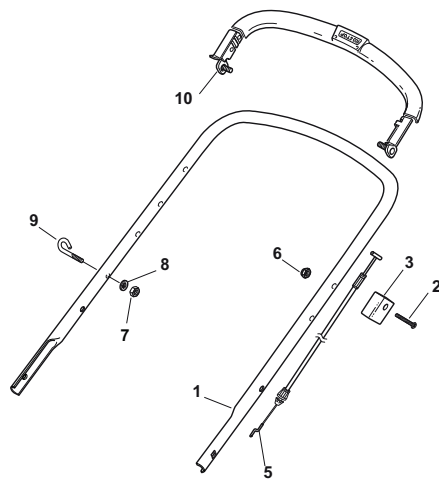

Fig.	Quantity	Part No	Description	Notes
1	1	322108295/1	Side Ejection Conveyor	
2	1	322600313/0	Ejection Guard	
3	2	112727803/0	Screw	
4	1	322806639/0	Fulcrum Pin	
5	2	112154510/0	Nut	
6	2	118203853/0	Screw	
7	1	122450456/0	Spring	
8	1	122517869/1	Pin	
9	2	112604896/0	Crown Fastener	

Fig.	Quantity	Part No	Description	Notes
1	1	381007043/0	Handle Lower Part	
2	1	381005133/0	Right Bracket	
3	1	381005135/0	Left Bracket	
4	1	112819120/0	Screw	
5	4	122680006/1	Washer	
6	4	322399804/1	Nut	
7	4	112293200/0	Nut	
10	4	112760605/0	Screw	
11	1	125038002/1	Bushing	
12	2	112155000/0	Nut	
13	2	322192156/0	Clip	
14	1	112523040/0	Washer	
15	1	112154510/0	Nut	
16	1	112369500/0	Elastic Washer	

Fig.	Quantity	Part No	Description	Notes
1	1	381006670/2	Handle Tube	
3	1	381003472/0	Lever, Engine Brake	Black
3	1	381003344/0	Lever, Engine Brake	Red
4	1	381005149/0	Right Bracket	Black
4	1	381005185/0	Right Bracket	Stiga Grey
5	1	381005151/0	Left Bracket	Black
5	1	381005187/0	Left Bracket	Stiga Grey
7	2	381006773/1	Handle Black	
7	2	381006774/1	Handle Grey	
8	1	122430309/0	Spring	
9	2	112154330/0	Nut	
10	4	112735662/1	Screw	
11	4	322041967/1	Bushing	
12	3	112154510/0	Nut	
13	2	112728721/0	Screw	
14	1	112727786/0	Screw	
16	1	181030100/0	Cable, Thread Engine Brake	
17	1	322551639/0	Fixed Plate	
18	1	322806644/0	Protection	
19	2	112727812/0	Screw	
20	2	112523000/1	Washer	
21	1	322488301/0	Joint Sleeve Grey Right	
22	1	322488303/0	Joining Sleeve Grey Left	
23	2	112154220/0	Nut	
24	2	322399835/0	Knob	
25	2	381003253/0	Handle	
26	2	322680017/0	Washer	
27	1	112155000/0	Nut	
28	1	125038002/1	Bushing	
29	1	322192156/0	Clip	
30	1	112760605/0	Screw	

Fig.	Quantity	Part No	Description	Notes
1	1	381006979/2	Upper Handle	
2	1	112727787/0	Screw	
3	1	322551640/0	Plate	
5	1	181030056/0	Cable, Thread Engine Brake	Honda / B&S / GGP Engine
6	1	112154510/0	Nut	
7	1	112154510/0	Nut	
8	1	112521330/0	Washer	
9	1	122430313/0	Guide Spring	
10	1	381003330/0	Lever, Engine Brake	