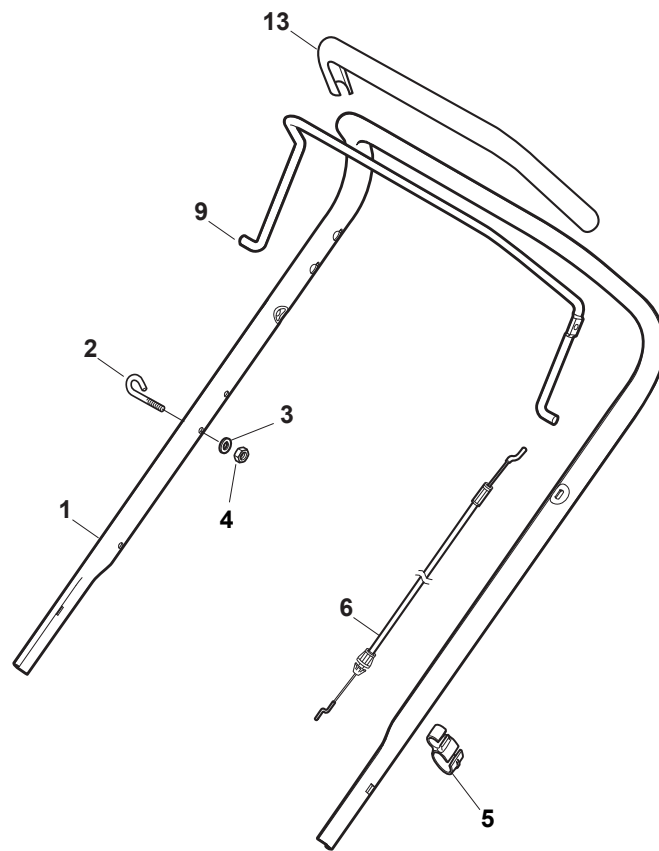

Fig.	Quantity	Part No	Description	Notes
1	1	322108295/1	Side Ejection Conveyor	
2	1	322600313/0	Ejection Guard	
3	2	112727803/0	Screw	
4	1	322806639/0	Fulcrum Pin	
5	2	112154510/0	Nut	
6	2	118203853/0	Screw	
7	1	122450456/0	Spring	
8	1	122517869/1	Pin	
9	2	112604896/0	Crown Fastener	

Fig.	Quantity	Part No	Description	Notes
1	1	381006979/2	Upper Handle	
2	1	112727787/0	Screw	
3	1	322551640/0	Plate	
5	1	181030056/0	Cable, Thread Engine Brake	Honda / B&S / GGP Engine
6	1	112154510/0	Nut	
7	1	112154510/0	Nut	
8	1	112521330/0	Washer	
9	1	122430313/0	Guide Spring	
10	1	381003330/0	Lever, Engine Brake	

Fig.	Quantity	Part No	Description	Notes
1	1	381006838/0	Handle, Upper Part Black	Black without sponge handgrip
1	1	381006839/0	Handle, Upper Part	Black with sponge handgrip
1	1	381007525/0	Handle, Upper Part Grey	Grey with sponge handgrip
2	1	122430313/0	Guide Spring	
3	1	112521330/0	Washer	
4	1	112154510/0	Nut	
5	1	118390020/0	Conduit Clip Caproeurope	
6	1	181030053/0	Cable, Thread Engine Brake	B&S 625-675 Series / GGP Engine
6	1	181030070/0	Cable, Thread Engine Brake	Honda Engine
7	1	322545204/0	Fulcrum Pin	
8	1	122041966/0	Bushing	
9	1	181003300/0	Lever, Engine Brake	
13	1	122291050/0	Handgrip Black	

Fig.	Quantity	Part No	Description	Notes
1	1	381006840/0	Handle, Upper Part	DELTA Dashboard or NT Throttle
1	1	381007520/0	Handle, Upper Part	TD-CA Dashboard
2	1	122430313/0	Guide Spring	
3	1	112521330/0	Washer	
4	1	112154510/0	Nut	
5	1	118390020/0	Conduit Clip Caproeurope	
6	1	181030053/0	Cable, Thread Engine Brake	GGP Engine / B&S 450-500-550-625-675 Series
6	1	181030070/0	Cable, Thread Engine Brake	Honda Engine
9	1	181003363/1	Lever, Engine Brake Black	
13	1	122291050/0	Handgrip Black	