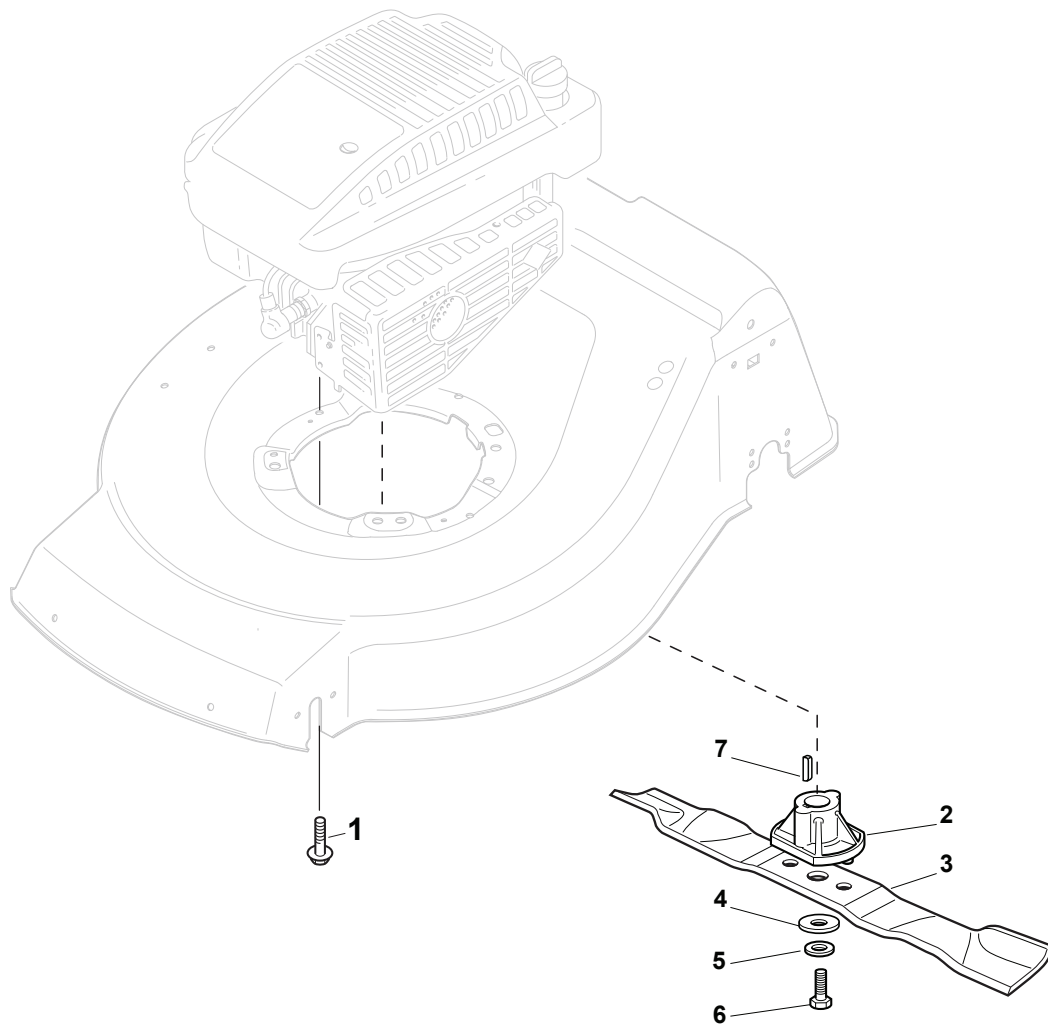

Fig.	Quantity	Part No	Description	Notes
1	3	112735108/1	Screw	
2	1	122463012/2	Hub, Crankshaft Ø 22.2	for B&S and GGP Engines
2	1	122463020/1	Hub, Crankshaft Ø 25	for HONDA Engines
3	1	181004381/1	Blade Standard	
4	1	122160400/0	Elastic Disc	
5	1	112523080/0	Washer	
6	1	112735698/0	Screw	
7	1	112139100/0	Feather, Crankshaft Ø 22,2	for B&S and GGP Engines
7	1	112139150/0	Feather, Crankshaft Ø 25	for HONDA Engines