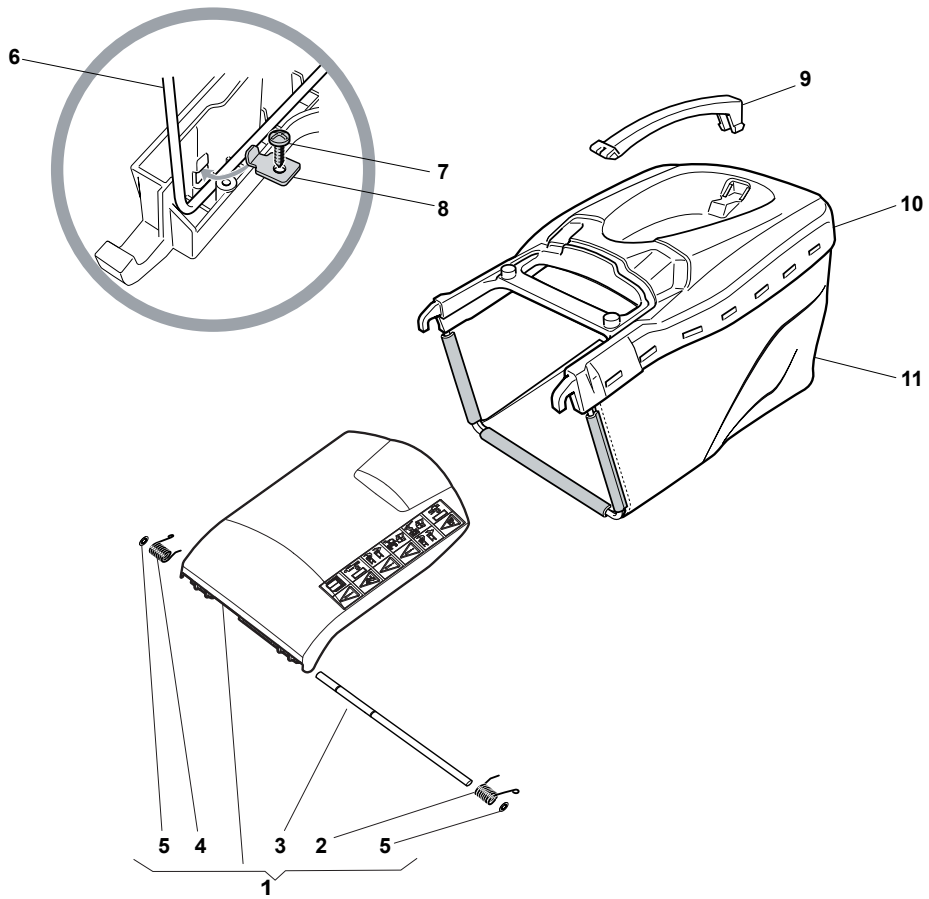

Fig.	Quantity	Part No	Description	Notes
1	1	381008081/2	Stone Guard, Black	Black
1	1	381008098/1	Stone Guard, White	White
1	1	381008082/2	Stone Guard, Yellow	Yellow
2	1	122450466/0	Left Spring	
3	1	122517882/0	Pin	
4	1	122450465/0	Right Spring	
5	2	112604899/0	Crown Fastener	
6	1	381486008/0	Grass-Box, Upper Part	Black
6	1	381486030/0	Grass-Box, Upper Part	Grey
6	1	381486012/0	Grass-Box, Upper Part	Yellow
11	1	322486150/1	Grass-Box, Right Lower Part	
12	1	322486151/1	Grass-Box, Left Lower Part	