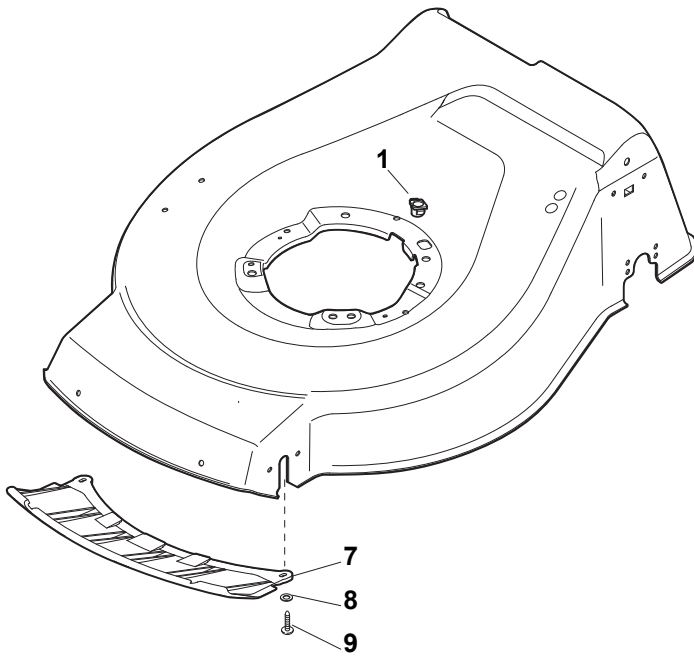

CARTER MULCHING (No Mulching)