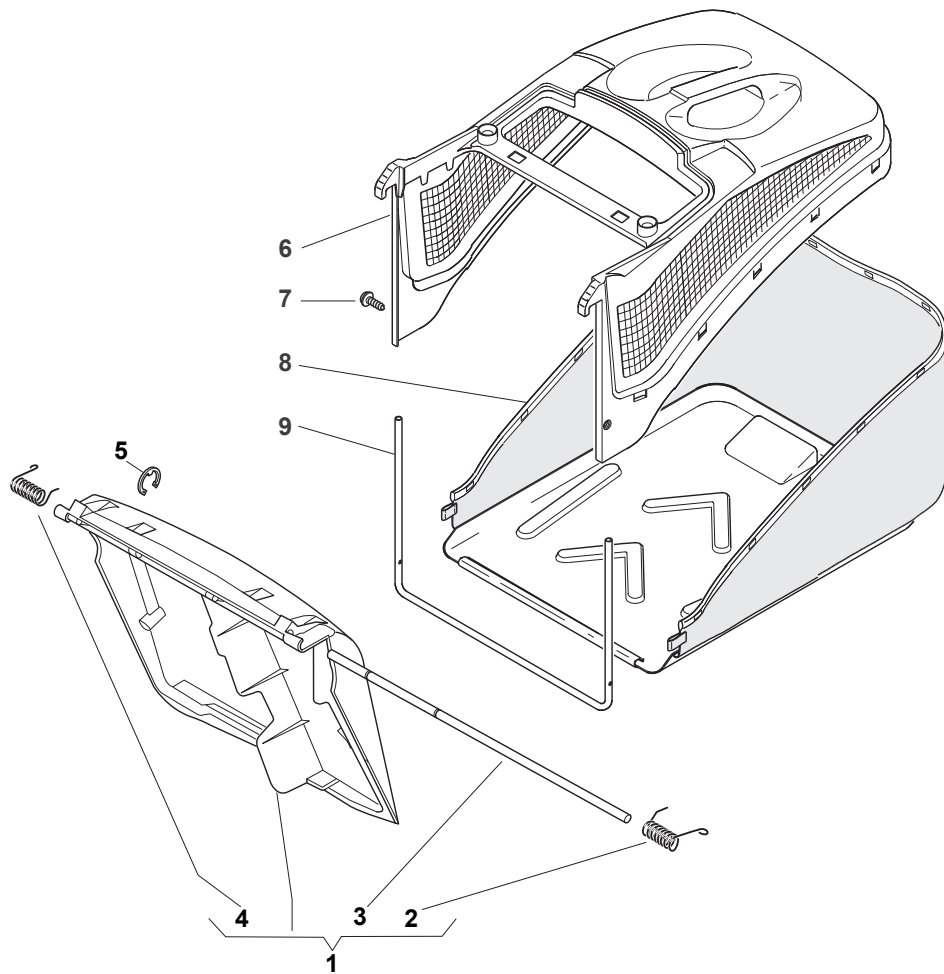

Fig.	Quantity	Part No	Description	Notes
1	3	112735108/1	Screw	
2	1	122463012/2	Hub, Crankshaft Ø 22.2	for B&S and GGP Engines
2	1	122463020/1	Hub, Crankshaft Ø 25	for HONDA Engines
3	1	181004398/0	Blade Winged	
4	1	122160400/0	Elastic Disc	
5	1	112523080/0	Washer	
6	1	112735698/0	Screw	
7	1	112139100/0	Feather, Crankshaft Ø 22,2	for B&S and GGP Engines
7	1	112139150/0	Feather, Crankshaft Ø 25	for HONDA Engines