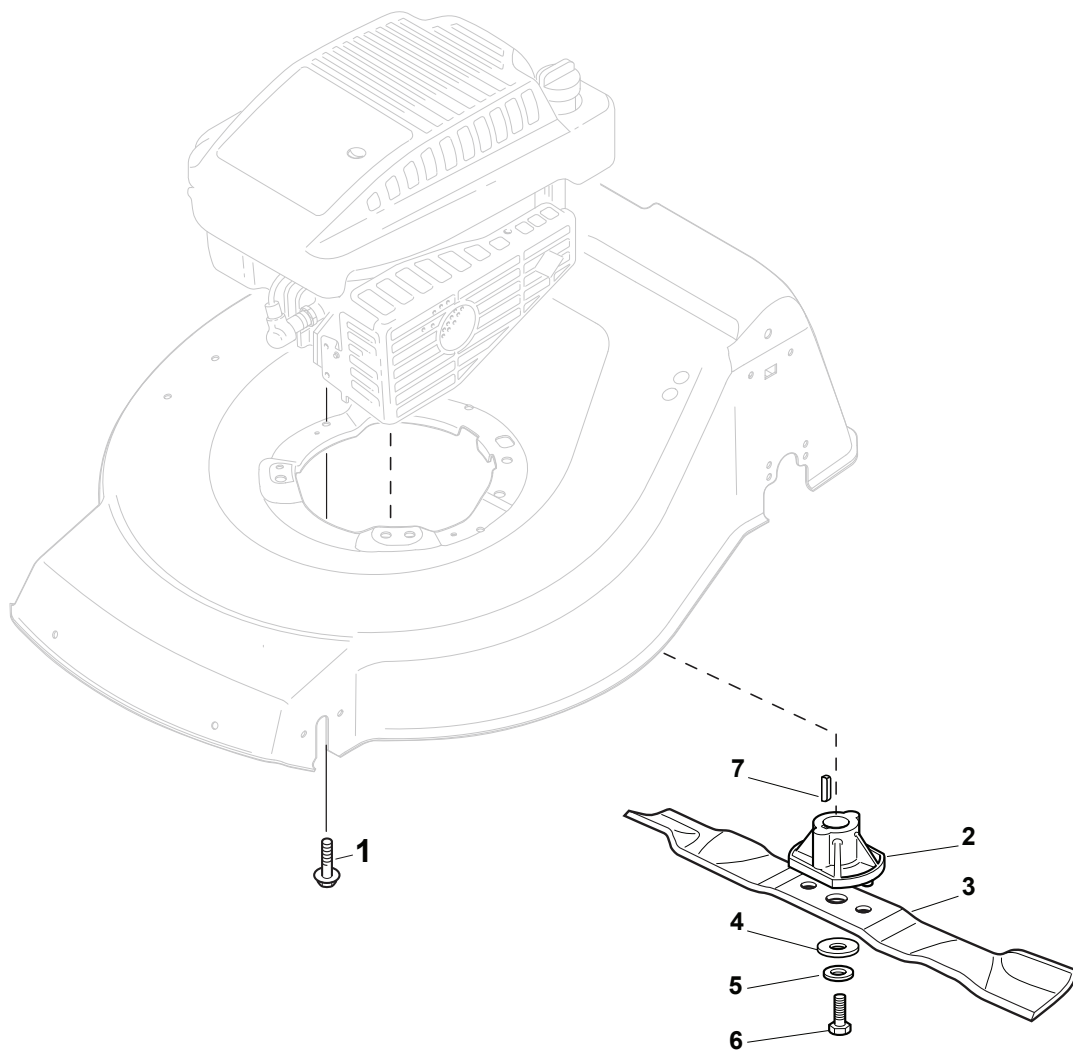

CARTER STANDARD (No Mulching)

CARTER MULCHING (No Mulching)

KIT MULCHING

Fig.	Quantity	Part No	Description	Notes
1	1	322291150/0	Rubber Insert	
2	1	122060193/0	Belt Protection	
3	1	112728530/0	Screw	
4	3	112728530/0	Screw	
5	1	322060197/3	Belt Protection	Not for BBC models
6	1	122140222/0	Mulching Deflector	
7	1	322500103/0	Front Combi	
8	2	112523000/1	Washer	
9	2	112728124/0	Screw	