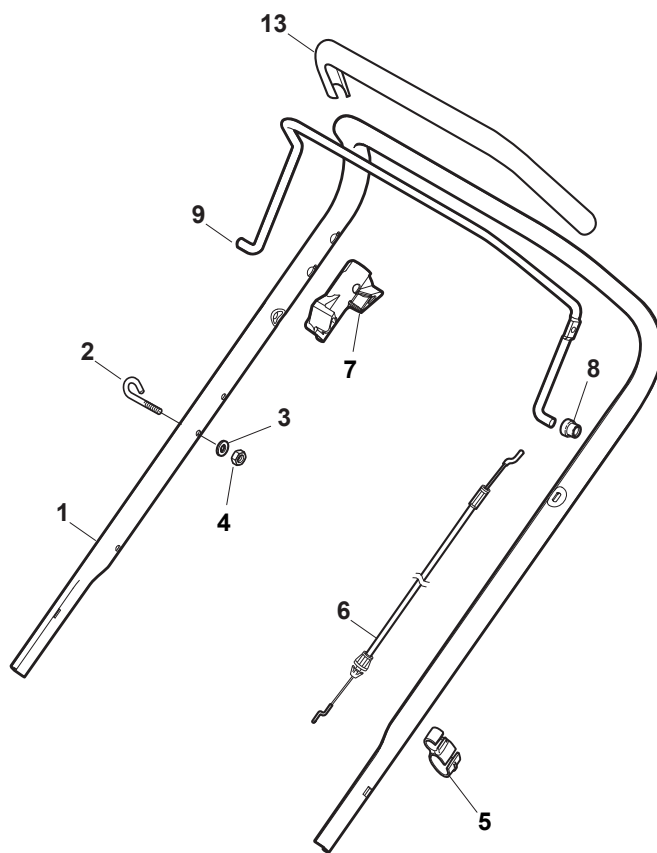

Fig.	Quantity	Part No	Description	Notes
1	1	322108295/1	Side Ejection Conveyor	
2	1	322600313/0	Ejection Guard	
3	2	112727803/0	Screw	
4	1	322806639/0	Fulcrum Pin	
5	2	112154510/0	Nut	
6	2	118203853/0	Screw	
7	1	122450456/0	Spring	
8	1	122517869/1	Pin	
9	2	112604896/0	Crown Fastener	

Fig.	Quantity	Part No	Description	Notes
1	1	381006979/2	Upper Handle	
2	1	112727787/0	Screw	
3	1	322551640/0	Plate	
5	1	181030056/0	Cable, Thread Engine Brake	Honda / B&S / GGP Engine
6	1	112154510/0	Nut	
7	1	112154510/0	Nut	
8	1	112521330/0	Washer	
9	1	122430313/0	Guide Spring	
10	1	381003330/0	Lever, Engine Brake	

Fig.	Quantity	Part No	Description	Notes
1	1	381006838/0	Handle, Upper Part Black	Black without sponge handgrip
1	1	381006839/0	Handle, Upper Part	Black with sponge handgrip
1	1	381007525/0	Handle, Upper Part Grey	Grey with sponge handgrip
2	1	122430313/0	Guide Spring	
3	1	112521330/0	Washer	
4	1	112154510/0	Nut	
5	1	118390020/0	Conduit Clip Caproeurope	
6	1	181030053/0	Cable, Thread Engine Brake	B&S 625-675 Series / GGP Engine
6	1	181030070/0	Cable, Thread Engine Brake	Honda Engine
7	1	322545204/0	Fulcrum Pin	
8	1	122041966/0	Bushing	
9	1	181003300/0	Lever, Engine Brake	
13	1	122291050/0	Handgrip Black	

Fig.	Quantity	Part No	Description	Notes
1	1	381006840/0	Handle, Upper Part	DELTA Dashboard or NT Throttle
1	1	381007520/0	Handle, Upper Part	TD-CA Dashboard
2	1	122430313/0	Guide Spring	
3	1	112521330/0	Washer	
4	1	112154510/0	Nut	
5	1	118390020/0	Conduit Clip Caproeurope	
6	1	181030053/0	Cable, Thread Engine Brake	GGP Engine / B&S 450-500-550-625-675 Series
6	1	181030070/0	Cable, Thread Engine Brake	Honda Engine
9	1	181003363/1	Lever, Engine Brake Black	
13	1	122291050/0	Handgrip Black	