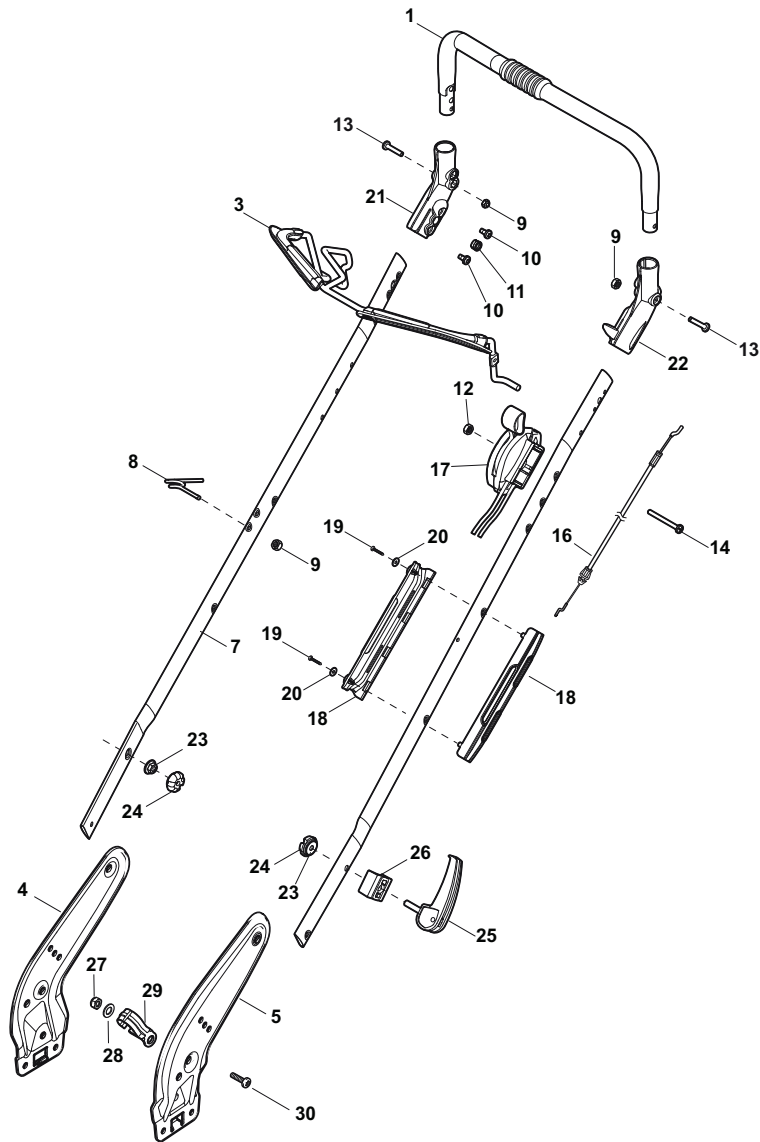

Fig.	Quantity	Part No	Description	Notes
1	1	322108295/1	Side Ejection Conveyor	
2	1	322600313/0	Ejection Guard	
3	2	112727803/0	Screw	
4	1	322806639/0	Fulcrum Pin	
5	2	112154510/0	Nut	
6	2	118203853/0	Screw	
7	1	122450456/0	Spring	
8	1	122517869/1	Pin	
9	2	112604896/0	Crown Fastener	

Fig.	Quantity	Part No	Description	Notes
1	1	381007043/0	Handle Lower Part	
2	1	381005133/0	Right Bracket	
3	1	381005135/0	Left Bracket	
4	1	112819120/0	Screw	
5	4	122680006/1	Washer	
6	4	322399804/1	Nut	
7	4	112293200/0	Nut	
10	4	112760605/0	Screw	
11	1	125038002/1	Bushing	
12	2	112155000/0	Nut	
13	2	322192156/0	Clip	
14	1	112523040/0	Washer	
15	1	112154510/0	Nut	
16	1	112369500/0	Elastic Washer	

Fig.	Quantity	Part No	Description	Notes
1	1	381006670/2	Handle Tube	
3	1	381003472/0	Lever, Engine Brake	Black
3	1	381003344/0	Lever, Engine Brake	Red
4	1	381005149/0	Right Bracket	Black
4	1	381005185/0	Right Bracket	Stiga Grey
5	1	381005151/0	Left Bracket	Black
5	1	381005187/0	Left Bracket	Stiga Grey
7	2	381006773/1	Handle Black	
7	2	381006774/1	Handle Grey	
8	1	122430309/0	Spring	
9	2	112154330/0	Nut	
10	4	112735662/1	Screw	
11	4	322041967/1	Bushing	
12	3	112154510/0	Nut	
13	2	112728721/0	Screw	
14	1	112727786/0	Screw	
16	1	181030074/0	Cable, Thread Engine Brake	
17	1	181005525/0	Throttle Cable	for B&S 575 Series
17	1	181005502/1	Throttle Cable	for B&S Engine
17	1	181005512/0	Throttle Cable	for Honda and GGP Engine
17	1	181005513/0	Throttle Cable	for Honda Autochoke Engine
18	1	322806644/0	Protection	
19	2	112727812/0	Screw	
20	2	112523000/1	Washer	
21	1	322488301/0	Joint Sleeve Grey Right	
22	1	322488303/0	Joining Sleeve Grey Left	
23	2	112154220/0	Nut	
24	2	322399835/0	Knob	
25	2	381003253/0	Handle	
26	2	322680017/0	Washer	
27	1	112155000/0	Nut	
28	1	125038002/1	Bushing	
29	1	322192156/0	Clip	
30	1	112760605/0	Screw	