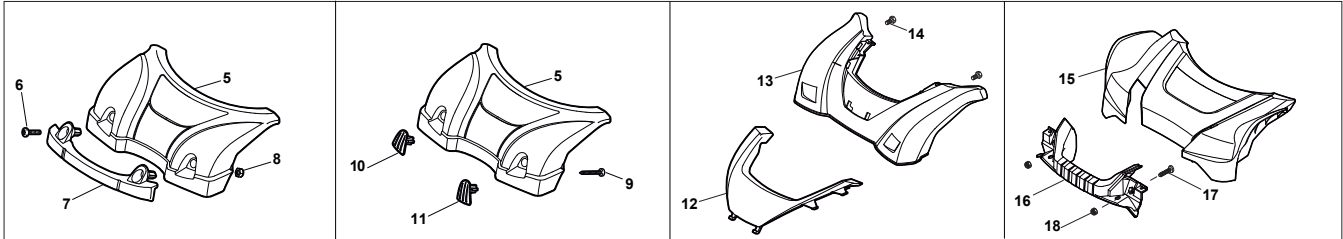

THIS INFORMATION IS NOT INTENDED FOR SALE OR RESALE, AND THIS NOTICE MUST REMAIN ON ALL COPIES.

Fig.	Quantity	Part No	Description	Notes
20	1	322394522/0	Knob	Delta Knob
1	1	381004540/0	Red Deck	
1	1	381004542/0	Red Deck	Side Discharge
1	1	381004590/0	Yellow Deck	
1	1	381004732/0	Grey Deck	Side Discharge
2	1	122534131/0	Pin	
3	1	322322851/0	Lever, Height Adjustment	
4	1	112154510/0	Nut	
5	1	112788512/0	Screw	
6	1	322394503/0	Knob	NT Knob
7	1	112521310/0	Washer	
8	1	112150000/0	Nut	
9	1	112369500/0	Elastic Washer	
10	1	122943013/0	Screw	
11	1	381002031/0	Rod, Height Adjustment	
12	1	112436051/0	Plate	
13	3	112727803/0	Screw	
14	3	112154510/0	Nut	
15	1	112727801/0	Screw	
16	1	381002887/1	Front Wheel Axle	
17	1	112154510/0	Nut	
18	1	112728450/0	Screw	
19	1	322034002/0	Washing Connection	
21	4	322600145/0	Protection, Wheel	
24	4	112521350/0	Washer	
25	4	112155000/0	Nut	
31	1	381302823/0	Axle, Rear Wheels   Rear Wheel Axle	
33	4	112728697/0	Screw	
34	2	322545152/0	Plate	
35	4	112728697/0	Screw	
36	2	322785304/1	Support	
40	1	122446192/0	Spring	

Fig.	Quantity	Part No	Description	Notes
1	1	322108295/1	Side Ejection Conveyor	
2	1	322600313/0	Ejection Guard	
3	2	112727803/0	Screw	
4	1	322806639/0	Fulcrum Pin	
5	2	112154510/0	Nut	
6	2	118203853/0	Screw	
7	1	122450456/0	Spring	
8	1	122517869/1	Pin	
9	2	112604896/0	Crown Fastener	