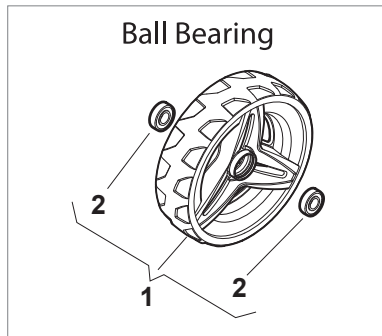

### DELTA Wheel (Pierced)

Fig.	Quantity	Part No	Description	Notes
1	4	381007477/0	Wheel	
2	8	119216035/0	Bearing	
3	4	322110640/0	Hub Cap Grey	

Fig.	Quantity	Part No	Description	Notes
1	4	322110643/0	Hub Cap Grey	
2	4	322110645/0	Hub Cap Grey	
2	4	322110649/0	Hub Cap Yellow	
3	4	322110687/0	Hub Cap Grey	
4	4	322110382/0	Hub Cap Grey	
5	4	322110416/0	Hub Cap Grey	
6	4	322110492/0	Hub Cap Grey	