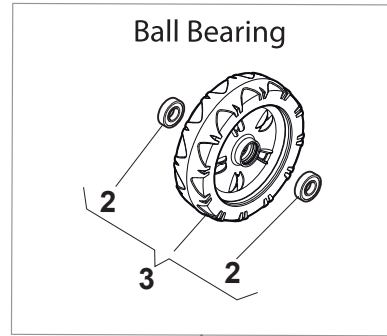

DELTA Wheels - Ø 200

NTD Wheels - Ø 200

Fig.	Quantity	Part No	Description	Notes
1	4	381007483/1	Wheel	
2	8	119216035/0	Bearing	
3	4	381007416/2	Wheel	