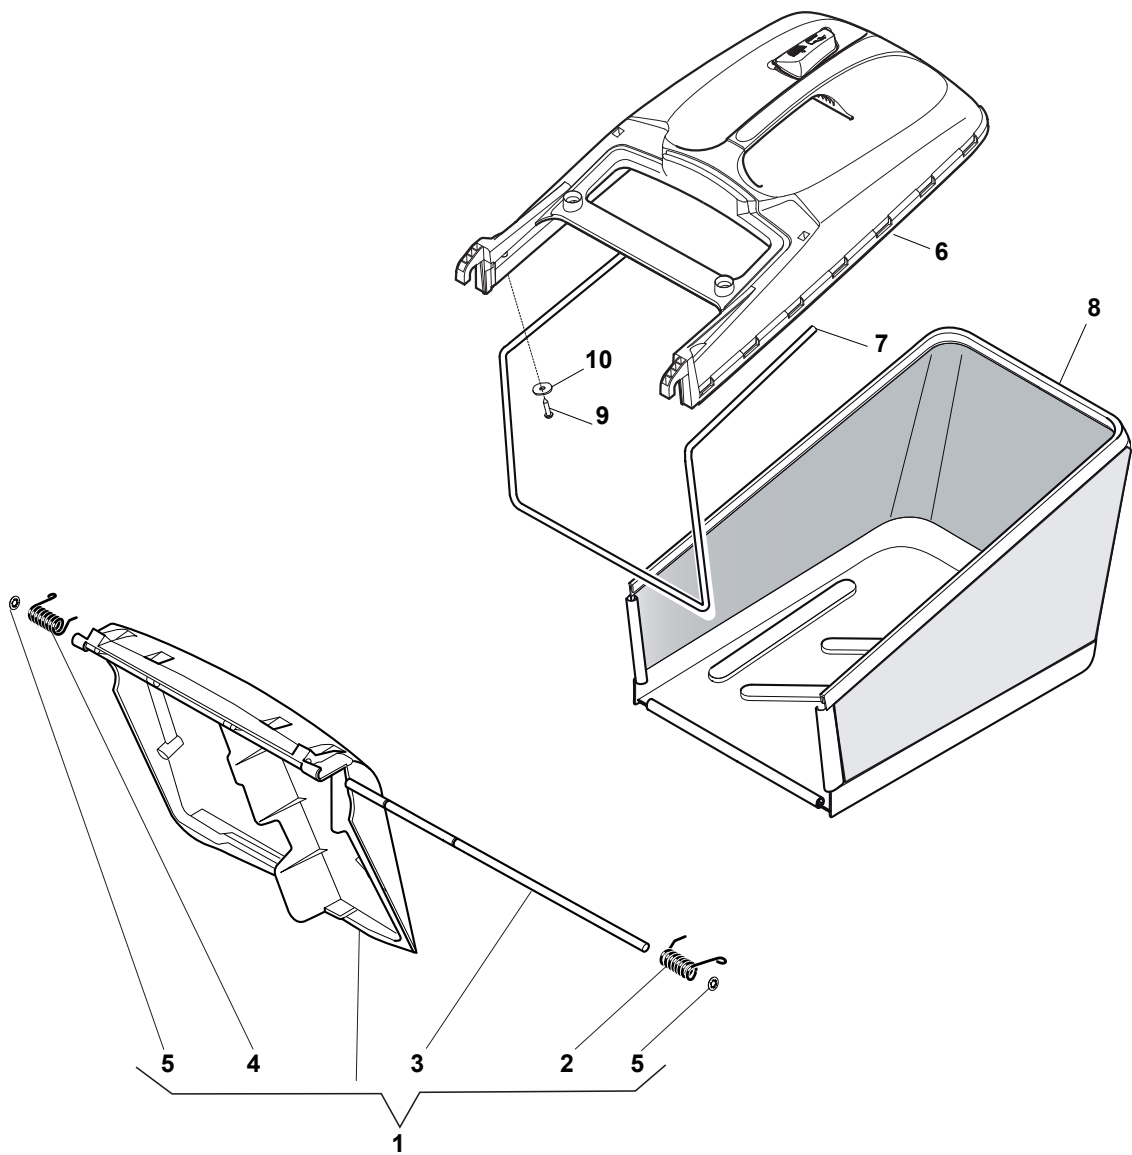

Fig.	Quantity	Part No	Description	Notes
1	1	381008021/2	Stone Guard	Black
2	1	122450420/1	Left Protection Spring	
3	1	122517906/1	Fulcrum Pin	
4	1	122450410/1	Right Spring	
5	1	112000930/0	Benzing Ring	
6	1	122486093/0	Box, Upper Side	
7	2	112728445/0	Screw	
8	1	181002195/0	Box, Fabric	
9	1	122608523/0	Stiffening	