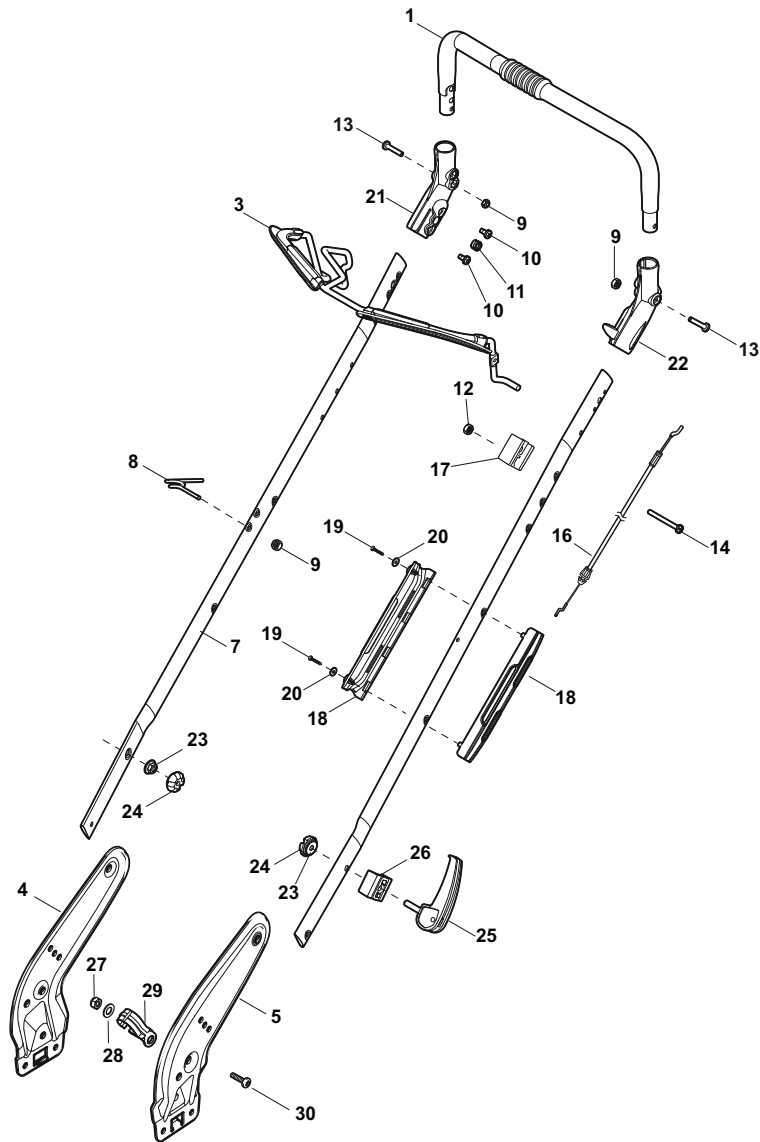

Fig.	Quantity	Part No	Description	Notes
1	1	322108295/1	Side Ejection Conveyor	
2	1	322600313/0	Ejection Guard	
3	2	112727803/0	Screw	
4	1	322806639/0	Fulcrum Pin	
5	2	112154510/0	Nut	
6	2	118203853/0	Screw	
7	1	122450456/0	Spring	
8	1	122517869/1	Pin	
9	2	112604896/0	Crown Fastener	

Fig.	Quantity	Part No	Description	Notes
1	1	381007043/0	Handle Lower Part	
2	1	381005133/0	Right Bracket	
3	1	381005135/0	Left Bracket	
4	1	112819120/0	Screw	
5	4	122680006/1	Washer	
6	4	322399804/1	Nut	
7	4	112293200/0	Nut	
10	4	112760605/0	Screw	
11	1	125038002/1	Bushing	
12	2	112155000/0	Nut	
13	2	322192156/0	Clip	
14	1	112523040/0	Washer	
15	1	112154510/0	Nut	
16	1	112369500/0	Elastic Washer	

Fig.	Quantity	Part No	Description	Notes
1	1	381006670/2	Handle Tube	
3	1	381003472/0	Lever, Engine Brake	Black
3	1	381003344/0	Lever, Engine Brake	Red
4	1	381005149/0	Right Bracket	Black
4	1	381005185/0	Right Bracket	Stiga Grey
5	1	381005151/0	Left Bracket	Black
5	1	381005187/0	Left Bracket	Stiga Grey
7	2	381006773/1	Handle Black	
7	2	381006774/1	Handle Grey	
8	1	122430309/0	Spring	
9	2	112154330/0	Nut	
10	4	112735662/1	Screw	
11	4	322041967/1	Bushing	
12	3	112154510/0	Nut	
13	2	112728721/0	Screw	
14	1	112727786/0	Screw	
16	1	181030074/0	Cable, Thread Engine Brake	
17	1	181005525/0	Throttle Cable	for B&S 575 Series
17	1	181005502/1	Throttle Cable	for B&S Engine
17	1	181005512/0	Throttle Cable	for Honda and GGP Engine
17	1	181005513/0	Throttle Cable	for Honda Autochoke Engine
18	1	322806644/0	Protection	
19	2	112727812/0	Screw	
20	2	112523000/1	Washer	
21	1	322488301/0	Joint Sleeve Grey Right	
22	1	322488303/0	Joining Sleeve Grey Left	
23	2	112154220/0	Nut	
24	2	322399835/0	Knob	
25	2	381003253/0	Handle	
26	2	322680017/0	Washer	
27	1	112155000/0	Nut	
28	1	125038002/1	Bushing	
29	1	322192156/0	Clip	
30	1	112760605/0	Screw	