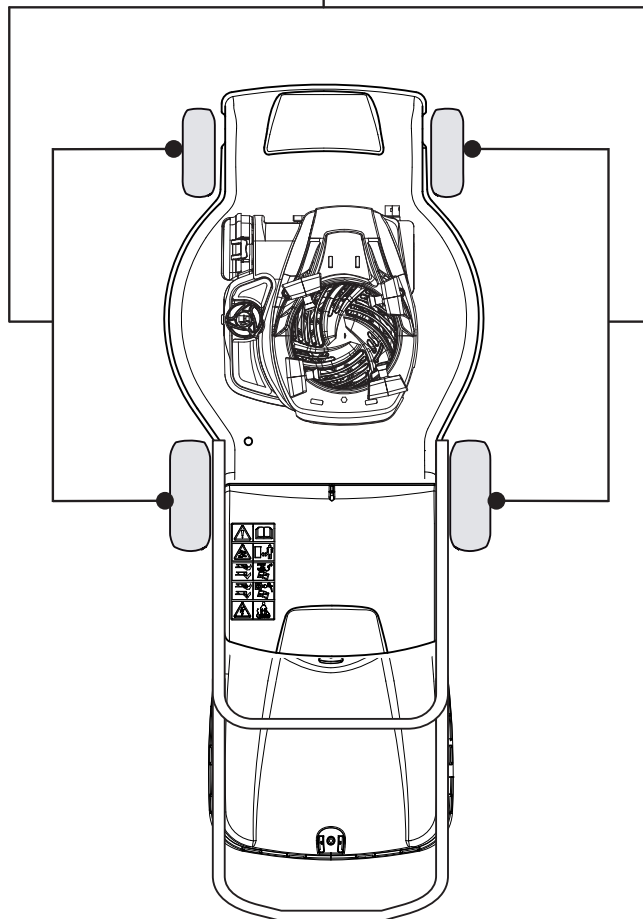

Fig.	Quantity	Part No	Description	Notes
1	1	322108295/1	Side Ejection Conveyor	
2	1	322600313/0	Ejection Guard	
3	2	112727803/0	Screw	
4	1	322806639/0	Fulcrum Pin	
5	2	112154510/0	Nut	
6	2	118203853/0	Screw	
7	1	122450456/0	Spring	
8	1	122517869/1	Pin	
9	2	112604896/0	Crown Fastener	

DELTA Wheels - Ø 200

NTD Wheels - Ø 200

Fig.	Quantity	Part No	Description	Notes
1	4	381007483/1	Wheel	
2	8	119216035/0	Bearing	
3	4	381007416/2	Wheel	

### DELTA Wheel (Pierced)

Fig.	Quantity	Part No	Description	Notes
1	4	381007477/0	Wheel	
2	8	119216035/0	Bearing	
3	4	322110640/0	Hub Cap Grey	

Fig.	Quantity	Part No	Description	Notes
1	4	322110643/0	Hub Cap Grey	
2	4	322110645/0	Hub Cap Grey	
2	4	322110649/0	Hub Cap Yellow	
3	4	322110687/0	Hub Cap Grey	
4	4	322110382/0	Hub Cap Grey	
5	4	322110416/0	Hub Cap Grey	
6	4	322110492/0	Hub Cap Grey	