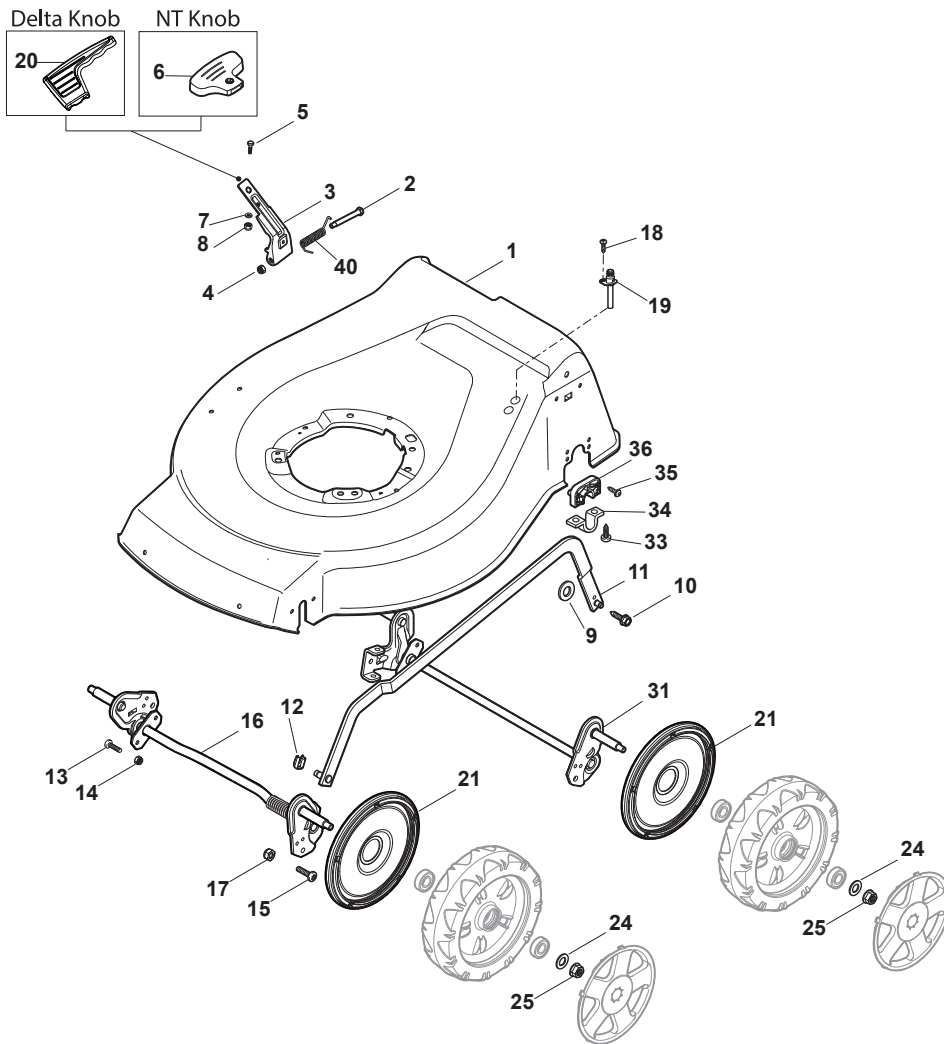

THIS INFORMATION IS NOT INTENDED FOR SALE OR RESALE, AND THIS NOTICE MUST REMAIN ON ALL COPIES.

Fig.	Quantity	Part No	Description	Notes
20	1	322394522/0	Knob	Delta Knob
1	1	381004540/0	Red Deck	
1	1	381004542/0	Red Deck	Side Discharge
1	1	381004590/0	Yellow Deck	
1	1	381004732/0	Grey Deck	Side Discharge
2	1	122534131/0	Pin	
3	1	322322851/0	Lever, Height Adjustment	
4	1	112154510/0	Nut	
5	1	112788512/0	Screw	
6	1	322394503/0	Knob	NT Knob
7	1	112521310/0	Washer	
8	1	112150000/0	Nut	
9	1	112369500/0	Elastic Washer	
10	1	122943013/0	Screw	
11	1	381002031/0	Rod, Height Adjustment	
12	1	112436051/0	Plate	
13	3	112727803/0	Screw	
14	3	112154510/0	Nut	
15	1	112727801/0	Screw	
16	1	381002887/1	Front Wheel Axle	
17	1	112154510/0	Nut	
18	1	112728450/0	Screw	
19	1	322034002/0	Washing Connection	
21	4	322600145/0	Protection, Wheel	
24	4	112521350/0	Washer	
25	4	112155000/0	Nut	
31	1	381302823/0	Axle, Rear Wheels   Rear Wheel Axle	
33	4	112728697/0	Screw	
34	2	322545152/0	Plate	
35	4	112728697/0	Screw	
36	2	322785304/1	Support	
40	1	122446192/0	Spring	

Fig.	Quantity	Part No	Description	Notes
1	1	322108295/1	Side Ejection Conveyor	
2	1	322600313/0	Ejection Guard	
3	2	112727803/0	Screw	
4	1	322806639/0	Fulcrum Pin	
5	2	112154510/0	Nut	
6	2	118203853/0	Screw	
7	1	122450456/0	Spring	
8	1	122517869/1	Pin	
9	2	112604896/0	Crown Fastener	