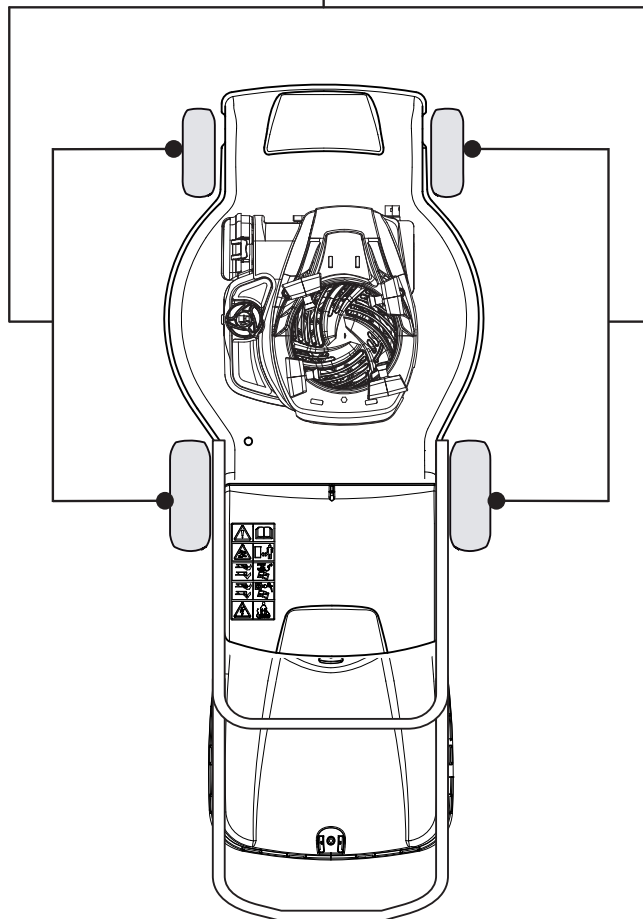

Fig.	Quantity	Part No	Description	Notes
1	1	322108295/1	Side Ejection Conveyor	
2	1	322600313/0	Ejection Guard	
3	2	112727803/0	Screw	
4	1	322806639/0	Fulcrum Pin	
5	2	112154510/0	Nut	
6	2	118203853/0	Screw	
7	1	122450456/0	Spring	
8	1	122517869/1	Pin	
9	2	112604896/0	Crown Fastener	

Fig.	Quantity	Part No	Description	Notes
1	2	112608600/0	Seeger	
2	2	119216035/0	Bearing	
3	2	122753000/0	Pin	
5	1	181003076/1	Gear Box	
6	1	122601904/0	Pulley	
7	1	112645700/0	Elastic Pin	
8	1	122033283/0	Adjustment Rod	
9	1	135063902/0	Belt	
11	1	122041957/1	Bushing	
12	1	122450063/0	Spring	
13	1	322680009/0	Washer	
14	1	112154510/0	Nut	
15	1	122110230/0	Hub Cover	

DELTA Wheels - Ø 200

NTD Wheels - Ø 200

NT 534 TR/E - 534 TRQ/E

WBH Petrol Steel Wheels and Hub Caps

Issue 9 - 2015

Fig.	Quantity	Part No	Description	Notes
1	4	381007483/1	Wheel	
2	8	119216035/0	Bearing	
3	4	381007416/2	Wheel	

DELTA Wheel (Pierced) - Ø 200

DELTA Wheel - Ø 200

NT 534 TR/E - 534 TRQ/E

WBH Petrol Steel Wheels and Hub Caps

Issue 9 - 2015

Fig.	Quantity	Part No	Description	Notes
1	2	381007477/0	Wheel	
2	8	119216035/0	Bearing	
3	2	322110640/0	Hub Cap Grey	
4	2	381007483/1	Wheel	