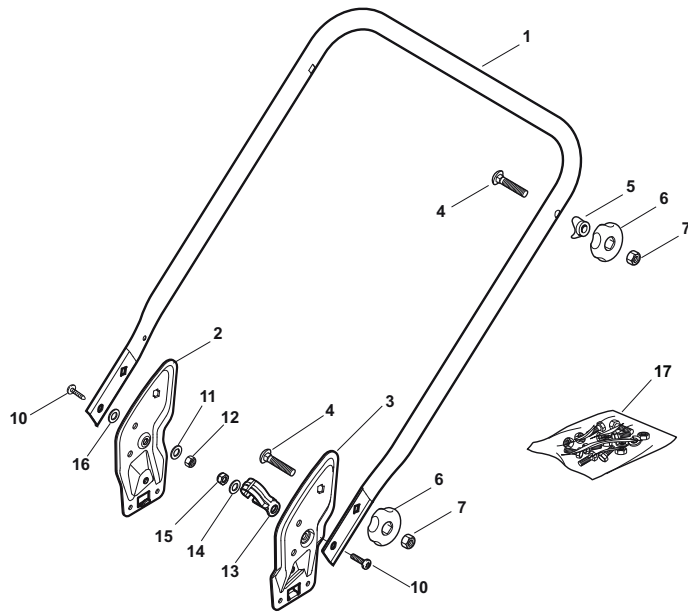

Fig.	Quantity	Part No	Description	Notes
1	1	322108295/1	Side Ejection Conveyor	
2	1	322600313/0	Ejection Guard	
3	2	112727803/0	Screw	
4	1	322806639/0	Fulcrum Pin	
5	2	112154510/0	Nut	
6	2	118203853/0	Screw	
7	1	122450456/0	Spring	
8	1	122517869/1	Pin	
9	2	112604896/0	Crown Fastener	

Fig.	Quantity	Part No	Description	Notes
1	1	322500103/0	Front Combi	
2	2	112523000/1	Washer	
3	2	112728124/0	Screw	
5	1	322226145/0	Mask, Red	
5	1	322226146/0	Mask, Yellow	with Stiga Logo
5	1	322226152/0	Mask, Black	with Stiga Logo
5	1	322226154/0	Mask, Black	
6	2	112727799/0	Screw	
7	1	322393638/0	Handlegrip Black	
7	1	322393639/0	Handle, Grey	
7	1	322393640/0	Handle, Yellow	
8	2	112154510/0	Nut	
9	2	112728697/0	Screw	
10	1	322820082/0	Cap	
11	1	322820083/0	Cap	
12	1	322226167/0	Front Plate	
13	1	322226166/0	Mask, Black	
14	2	112728300/0	Screw	
15	1	322226158/0	Mask, Black	
16	1	322393642/0	Bumper Handle	
17	2	112727799/0	Screw	
18	2	112154510/0	Nut	

Fig.	Quantity	Part No	Description	Notes
1	1	381006719/0	Handle Lower Part	Black
1	1	381006720/0	Handle Lower Part	Grey
1	1	381007539/0	Handle, Lower Part Yellow	Yellow
2	1	381005149/0	Right Bracket	Black
2	1	381005185/0	Right Bracket	Stiga Grey
3	1	381005151/0	Left Bracket	Black
3	1	381005187/0	Left Bracket	Stiga Grey
4	4	381003253/0	Handle	
5	4	322680016/0	Washer	
6	4	122131750/0	Nut	
7	4	322399835/0	Knob	
10	2	112760605/0	Screw	
11	2	125038002/1	Bushing	
12	2	112155000/0	Nut	
13	1	322192156/0	Clip	
14	2	381103350/0	Handle	

Fig.	Quantity	Part No	Description	Notes
1	1	381007043/0	Handle Lower Part	
2	1	381005133/0	Right Bracket	
3	1	381005135/0	Left Bracket	
4	1	112819120/0	Screw	
5	4	122680006/1	Washer	
6	4	322399804/1	Nut	
7	4	112293200/0	Nut	
10	4	112760605/0	Screw	
11	1	125038002/1	Bushing	
12	2	112155000/0	Nut	
13	2	322192156/0	Clip	
14	1	112523040/0	Washer	
15	1	112154510/0	Nut	
16	1	112369500/0	Elastic Washer	