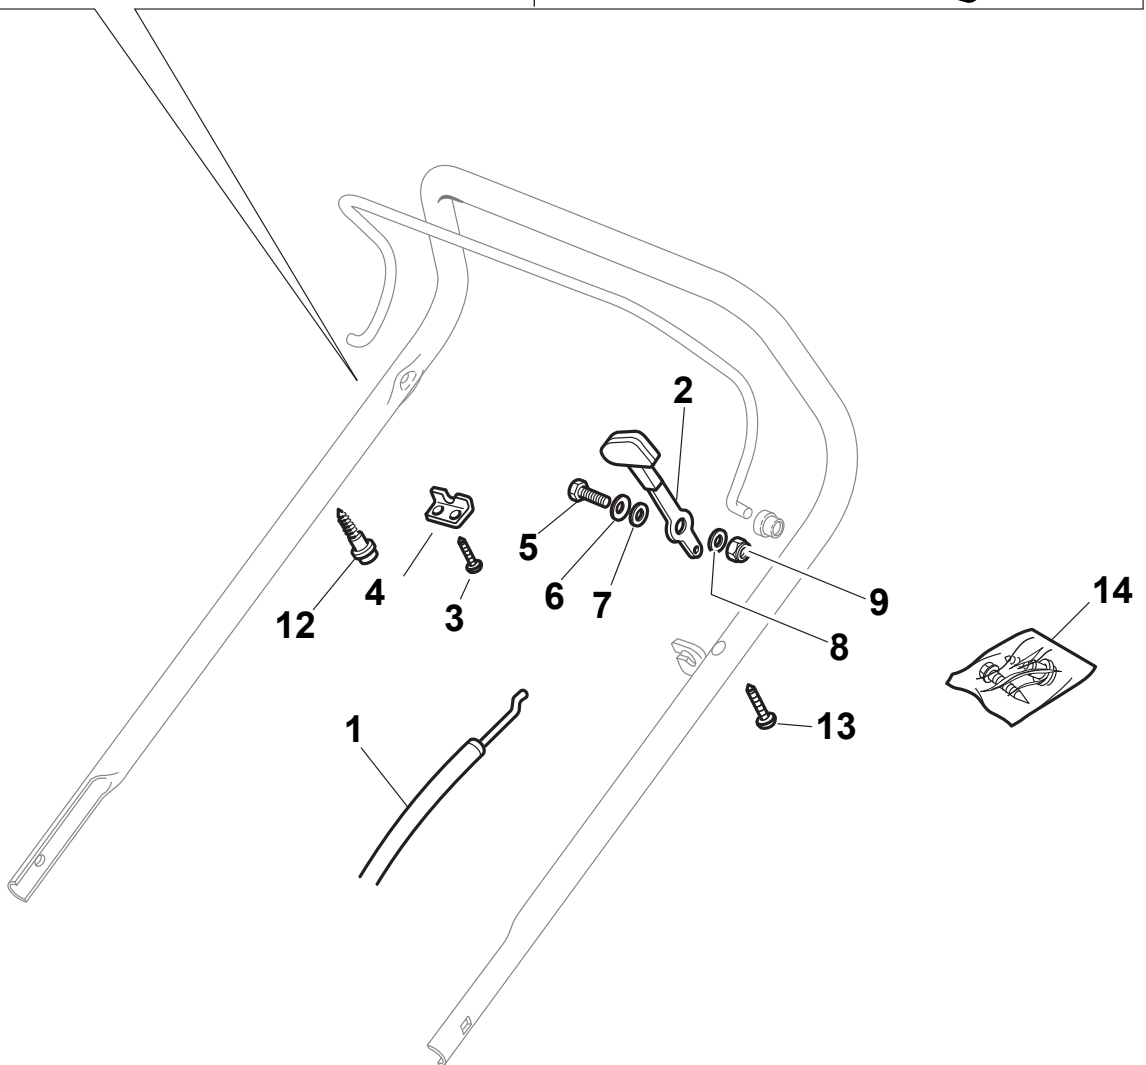

Fig.	Quantity	Part No	Description	Notes
1	1	322108295/1	Side Ejection Conveyor	
2	1	322600313/0	Ejection Guard	
3	2	112727803/0	Screw	
4	1	322806639/0	Fulcrum Pin	
5	2	112154510/0	Nut	
6	2	118203853/0	Screw	
7	1	122450456/0	Spring	
8	1	122517869/1	Pin	
9	2	112604896/0	Crown Fastener	

Fig.	Quantity	Part No	Description	Notes
1	1	381006840/0	Handle, Upper Part	for Delta Dashboard - Fix RPM - Throttle
1	1	381007520/0	Handle, Upper Part	for TD-CA Dashboard
2	1	122430313/0	Guide Spring	
3	1	112521330/0	Washer	
4	1	112154510/0	Nut	
5	1	118390020/0	Conduit Clip Caproeurop	
6	1	181030053/0	Cable, Thread Engine Brake	GGP Engine / B&S 450-500-550-575-625-675-750 Series
6	1	181030054/0	Cable, Thread Engine Brake	SV40 / RV 40 / V35 Engine
6	1	181030070/0	Cable, Thread Engine Brake	Honda Engine
9	1	181003363/1	Lever, Engine Brake Black	
10	1	381030092/1	Cable Rear Drive	
12	1	181003364/0	Drive Control Lever	
13	1	122291050/0	Handgrip Black	

Fig.	Quantity	Part No	Description	Notes
1	1	481007160/0	Throttle Cable	
2	1	381007221/0	Dashboard Throttle Lever	only for B&S 450-500 Series and SV40/RV40/V35 Engines
2	1	381007280/2	Dashboard Throttle Lever	
3	2	112735105/0	Screw	
4	1	322981467/0	Plate	
5	1	112791500/0	Screw	
6	1	112530060/0	Spring Washer	
7	1	112523040/0	Washer	
8	1	112523040/0	Washer	
9	1	112154510/0	Nut	
10	1	322120189/0	Red Dashboard	
11	1	114356743/1	Label	for GGP and HONDA Engines
11	1	114356744/1	Label	for B&S Engines
11	1	114356906/1	Label	for DOV Series
11	1	114357646/1	Label	for HONDA Autochoke Engines
12	1	122943006/0	Screw	
13	1	112728460/0	Screw	
14	1	381008609/0	Outfit, Screws	
15	1	422120152/0	Yellow Dashboard	Yellow
15	1	422120154/0	Red Dashboard	Red
15	1	422120158/0	Black Dashboard	Black