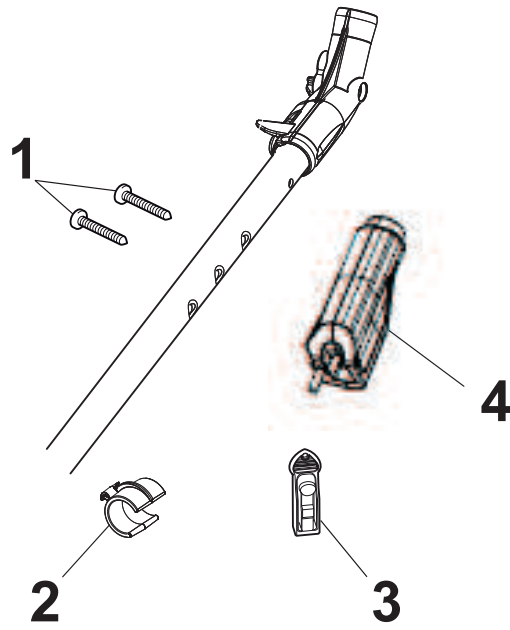

Fig.	Quantity	Part No	Description	Notes
1	1	322108295/1	Side Ejection Conveyor	
2	1	322600313/0	Ejection Guard	
3	2	112727803/0	Screw	
4	1	322806639/0	Fulcrum Pin	
5	2	112154510/0	Nut	
6	2	118203853/0	Screw	
7	1	122450456/0	Spring	
8	1	122517869/1	Pin	
9	2	112604896/0	Crown Fastener	

Fig.	Quantity	Part No	Description	Notes
1	1	322785123/0	Battery Support	
2	1	322109530/0	Battery Cover	
3	2	112521310/0	Washer	
4	2	112731590/0	Screw	
5	1	118120052/0	Battery	
6	1	118204120/0	Battery Charger	CE plugg
6	1	118204121/0	Battery Charger	UK plugg
6	1	118204136/0	Battery Charger	CE plugg with B&S 775 IS
7	1	118450051/0	Switch	
8	1	118204198/0	Electric Start Wire	for Honda Engines
8	1	118204192/3	Electric Start Wire	for B&S and GGP Engines
9	1	118210016/1	Starting Key	

Fig.	Quantity	Part No	Description	Notes
1	1	112728702/0	Screw	without Varietor
1	1	112728300/0	Screw	with Varietor
2	1	133320022/0	Fastpoint Clamp Art.0384.Aa01	
3	1	322076570/1	Battery Safety Key	
4	1	381600400/0	Switch	