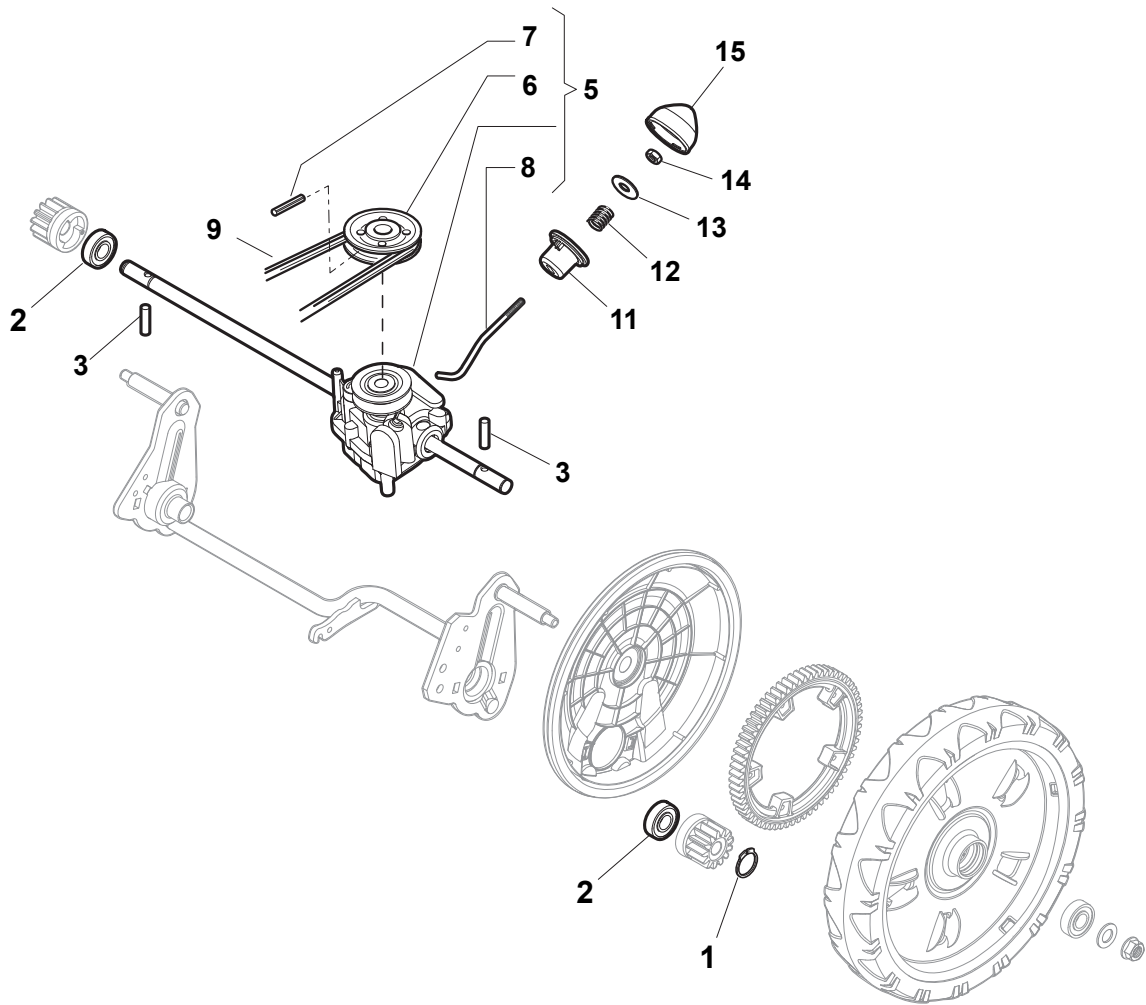

Fig.	Quantity	Part No	Description	Notes
1	1	322108295/1	Side Ejection Conveyor	
2	1	322600313/0	Ejection Guard	
3	2	112727803/0	Screw	
4	1	322806639/0	Fulcrum Pin	
5	2	112154510/0	Nut	
6	2	118203853/0	Screw	
7	1	122450456/0	Spring	
8	1	122517869/1	Pin	
9	2	112604896/0	Crown Fastener	

Fig.	Quantity	Part No	Description	Notes
1	2	112608600/0	Seeger	
2	2	119216035/0	Bearing	
3	2	122753000/0	Pin	
5	1	181003076/1	Gear Box	
6	1	122601904/0	Pulley	
7	1	112645700/0	Elastic Pin	
8	1	122033283/0	Adjustment Rod	
9	1	135063902/0	Belt	
11	1	122041957/1	Bushing	
12	1	122450063/0	Spring	
13	1	322680009/0	Washer	
14	1	112154510/0	Nut	
15	1	122110230/0	Hub Cover	