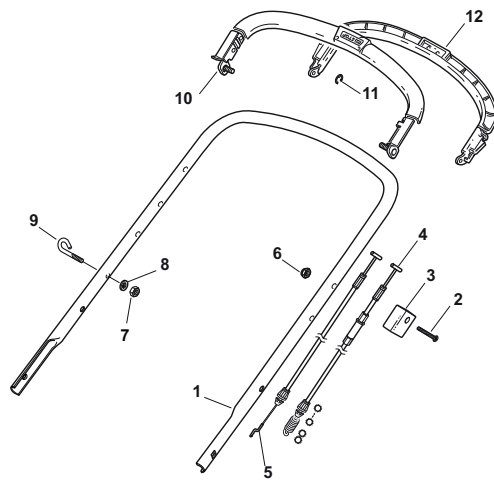

Fig.	Quantity	Part No	Description	Notes
1	1	322108295/1	Side Ejection Conveyor	
2	1	322600313/0	Ejection Guard	
3	2	112727803/0	Screw	
4	1	322806639/0	Fulcrum Pin	
5	2	112154510/0	Nut	
6	2	118203853/0	Screw	
7	1	122450456/0	Spring	
8	1	122517869/1	Pin	
9	2	112604896/0	Crown Fastener	

Fig.	Quantity	Part No	Description	Notes
1	1	381006670/2	Handle Tube	
2	1	381003349/0	Lever, Driving	
3	1	381003472/0	Lever, Engine Brake	Black
3	1	381003344/0	Lever, Engine Brake	Red
4	1	381005149/0	Right Bracket	Black
4	1	381005185/0	Right Bracket	Stiga Grey
5	1	381005151/0	Left Bracket	Black
5	1	381005187/0	Left Bracket	Stiga Grey
7	2	381006773/1	Handle Black	
7	2	381006774/1	Handle Grey	
8	1	122430309/0	Spring	
9	2	112154330/0	Nut	
10	4	112735662/1	Screw	
11	4	322041967/1	Bushing	
12	3	112154510/0	Nut	
13	2	112728721/0	Screw	
14	1	112727784/0	Screw	
15	1	381030097/0	Cable Rear Drive	
16	1	181030100/0	Cable, Thread Engine Brake	
17	1	322551639/0	Fixed Plate	
18	1	322806644/0	Protection	
19	2	112727812/0	Screw	
20	2	112523000/1	Washer	
21	1	322488301/0	Joint Sleeve Grey Right	
22	1	322488303/0	Joining Sleeve Grey Left	
23	2	112154220/0	Nut	
24	2	322399835/0	Knob	
25	2	381003253/0	Handle	
26	2	322680017/0	Washer	
27	1	112155000/0	Nut	
28	1	125038002/1	Bushing	
29	1	322192156/0	Clip	
30	1	112760605/0	Screw	

Fig.	Quantity	Part No	Description	Notes
1	1	381006867/0	Upper Handle Grey	Grey
1	1	381006979/2	Upper Handle	Black
2	1	112727787/0	Screw	
3	1	322551640/0	Plate	
5	1	181030056/0	Cable, Thread Engine Brake	Honda / B&S / GGP Engine
5	1	181030057/0	Cable, Thread Engine Brake	SV40 / RV 40 / V35 Engine
6	1	112154510/0	Nut	
7	1	112154510/0	Nut	
8	1	112521330/0	Washer	
9	1	122430313/0	Guide Spring	
10	1	381003330/0	Lever, Engine Brake	
11	1	112000930/0	Benzing Ring	
12	1	381003297/1	Driving Lever	