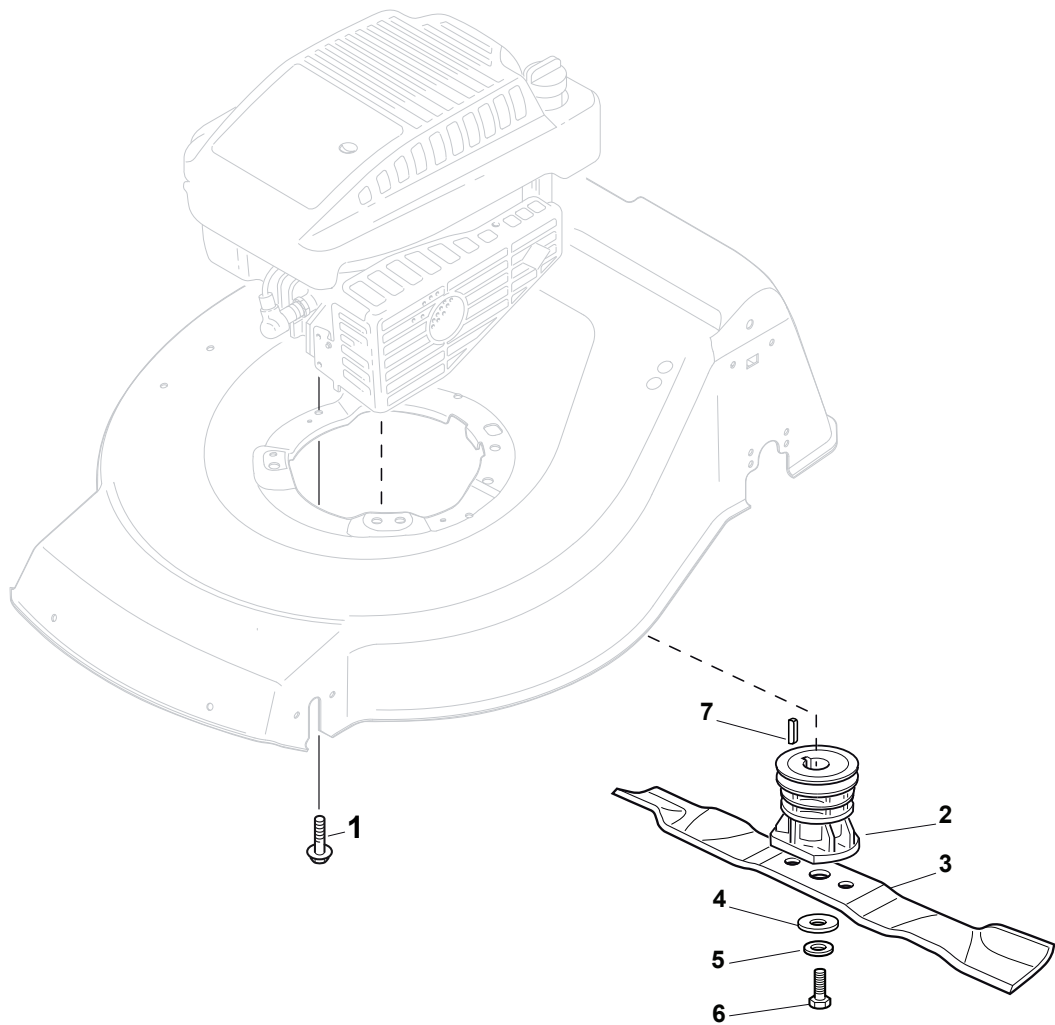

CARTER STANDARD (No Mulching)

CARTER MULCHING (No Mulching)

KIT MULCHING

Fig.	Quantity	Part No	Description	Notes
1	1	322291150/0	Rubber Insert	
2	1	122060193/0	Belt Protection	
3	1	112728530/0	Screw	
4	3	112728530/0	Screw	
5	1	322060197/3	Belt Protection	Not for BBC models
6	1	122140222/0	Mulching Deflector	
7	1	322500103/0	Front Combi	
8	2	112523000/1	Washer	
9	2	112728124/0	Screw	