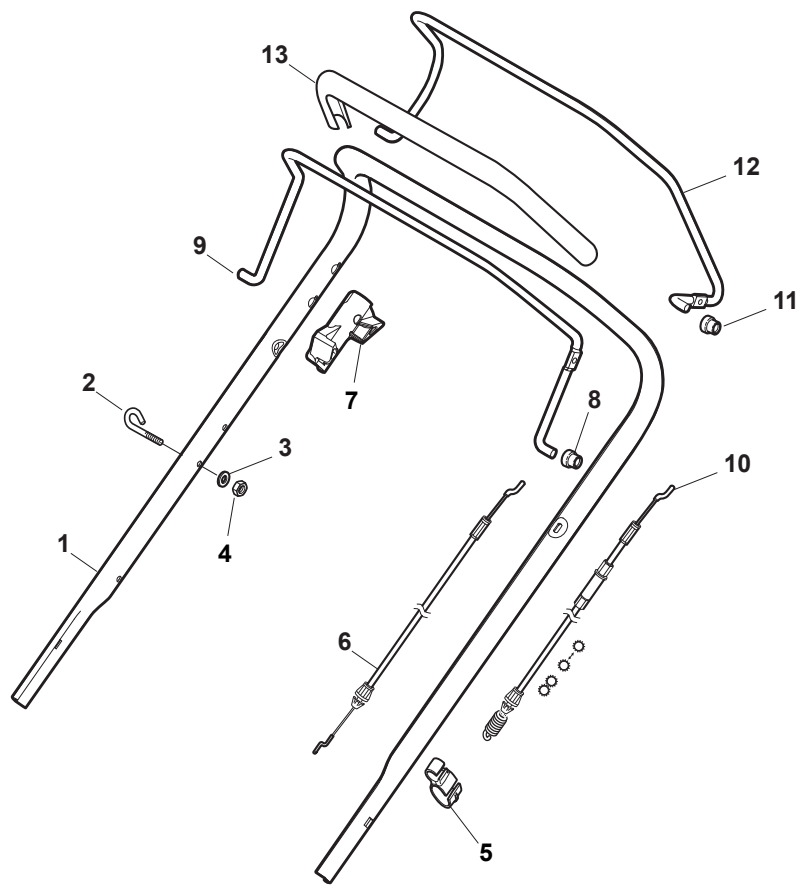

Fig.	Quantity	Part No	Description	Notes
1	1	322108295/1	Side Ejection Conveyor	
2	1	322600313/0	Ejection Guard	
3	2	112727803/0	Screw	
4	1	322806639/0	Fulcrum Pin	
5	2	112154510/0	Nut	
6	2	118203853/0	Screw	
7	1	122450456/0	Spring	
8	1	122517869/1	Pin	
9	2	112604896/0	Crown Fastener	

Fig.	Quantity	Part No	Description	Notes
1	1	381006867/0	Upper Handle Grey	Grey
1	1	381006979/2	Upper Handle	Black
2	1	112727787/0	Screw	
3	1	322551640/0	Plate	
5	1	181030056/0	Cable, Thread Engine Brake	Honda / B&S / GGP Engine
5	1	181030057/0	Cable, Thread Engine Brake	SV40 / RV 40 / V35 Engine
6	1	112154510/0	Nut	
7	1	112154510/0	Nut	
8	1	112521330/0	Washer	
9	1	122430313/0	Guide Spring	
10	1	381003330/0	Lever, Engine Brake	
11	1	112000930/0	Benzing Ring	
12	1	381003297/1	Driving Lever	

Fig.	Quantity	Part No	Description	Notes
1	1	381006840/0	Handle, Upper Part	for Delta Dashboard - Fix RPM - Throttle
1	1	381007520/0	Handle, Upper Part	for TD-CA Dashboard
2	1	122430313/0	Guide Spring	
3	1	112521330/0	Washer	
4	1	112154510/0	Nut	
5	1	118390020/0	Conduit Clip Caproeurop	
6	1	181030053/0	Cable, Thread Engine Brake	GGP Engine / B&S 450-500-550-575-625-675-750 Series
6	1	181030054/0	Cable, Thread Engine Brake	SV40 / RV 40 / V35 Engine
6	1	181030070/0	Cable, Thread Engine Brake	Honda Engine
9	1	181003363/1	Lever, Engine Brake Black	
10	1	381030092/1	Cable Rear Drive	
12	1	181003364/0	Drive Control Lever	
13	1	122291050/0	Handgrip Black	