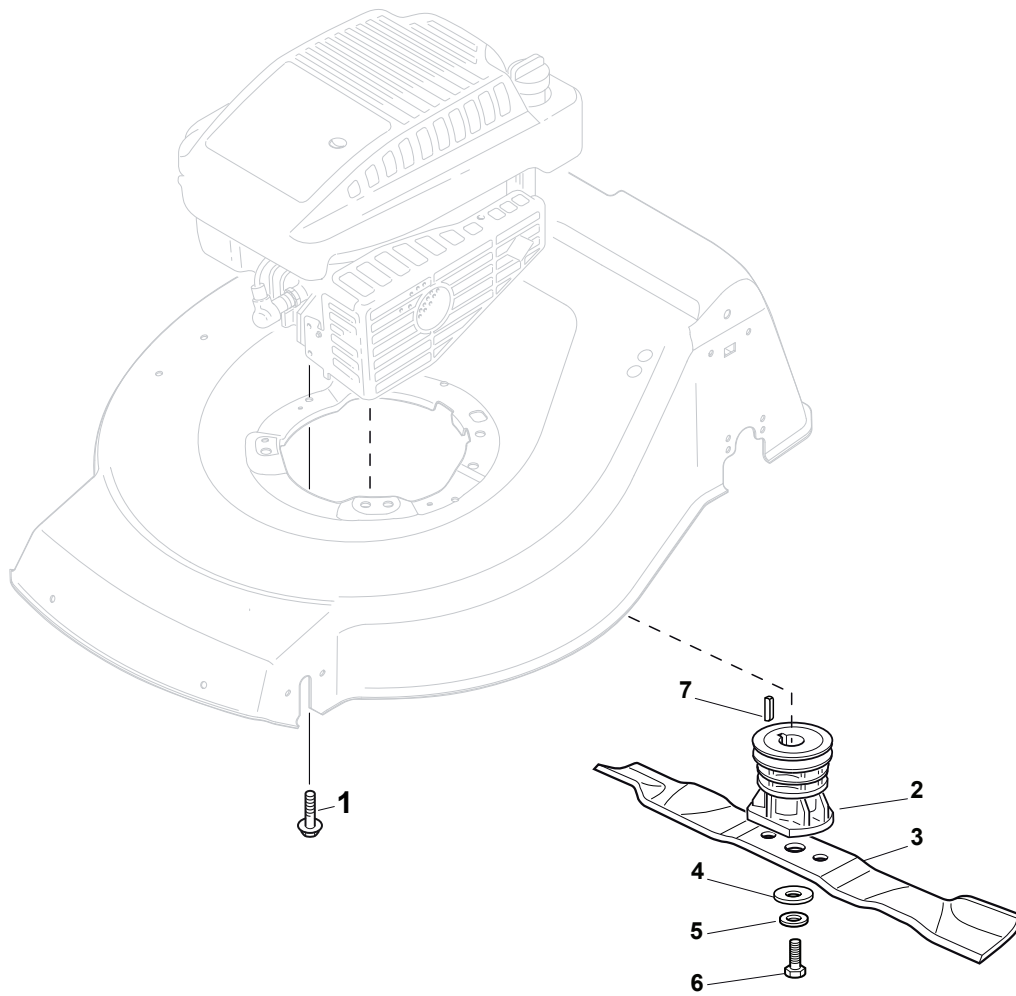

WBH Petrol Steel Blade

Issue 9 - 2015

Fig.	Quantity	Part No	Description	Notes
1	3	112735108/1	Screw	
2	1	122465607/3	Hub With Pulley, Crankshaft Ø 22.2	for B&S and GGP Engines
2	1	122465608/2	Hub With Pulley, Crankshaft Ø 25	for HONDA Engines
3	1	181004381/1	Blade Standard	
4	1	122160400/0	Elastic Disc	
5	1	112523080/0	Washer	
6	1	112735698/0	Screw	
7	1	112139100/0	Feather, Crankshaft Ø 22,2	for B&S and GGP Engines
7	1	112139150/0	Feather, Crankshaft Ø 25	for HONDA Engines