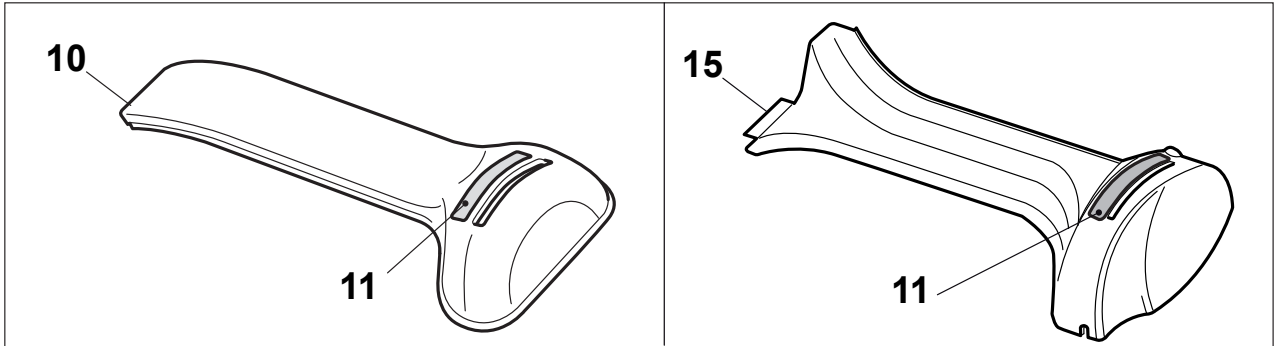

Fig.	Quantity	Part No	Description	Notes
1	1	381006840/0	Handle, Upper Part	for Delta Dashboard - Fix RPM - Throttle
1	1	381007520/0	Handle, Upper Part	for TD-CA Dashboard
2	1	122430313/0	Guide Spring	
3	1	112521330/0	Washer	
4	1	112154510/0	Nut	
5	1	118390020/0	Conduit Clip Caproeurop	
6	1	181030053/0	Cable, Thread Engine Brake	GGP Engine / B&S 450-500-550-575-625-675-750 Series
6	1	181030054/0	Cable, Thread Engine Brake	SV40 / RV 40 / V35 Engine
6	1	181030070/0	Cable, Thread Engine Brake	Honda Engine
9	1	181003363/1	Lever, Engine Brake Black	
10	1	381030092/1	Cable Rear Drive	
12	1	181003364/0	Drive Control Lever	
13	1	122291050/0	Handgrip Black	