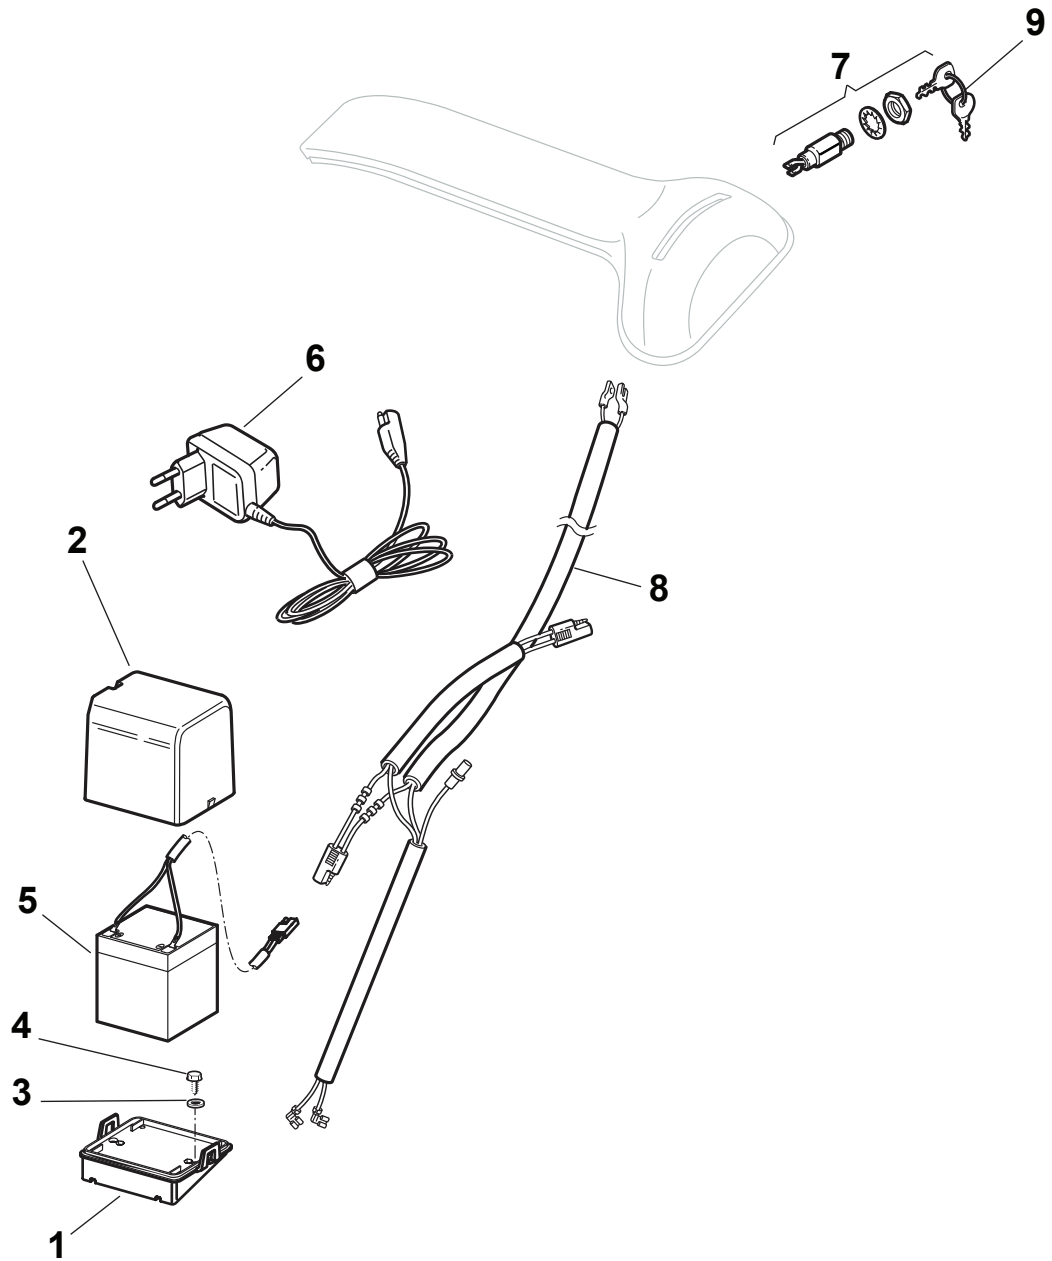

Fig.	Quantity	Part No	Description	Notes
1	1	181005503/1	Throttle Cable	for HONDA AC Engines
1	1	181005504/1	Throttle Cable	for SV40/RV40/V35 Engines
1	1	181005515/0	Throttle Cable	for B&S 500-550-575 Series
1	1	181005537/0	Throttle Cable	for GGP RS/RSC/RSCT Engines
1	1	181005501/1	Throttle Cable	for GGP and HONDA Engines
2	1	112735103/0	Screw	
3	1	112523040/0	Washer	