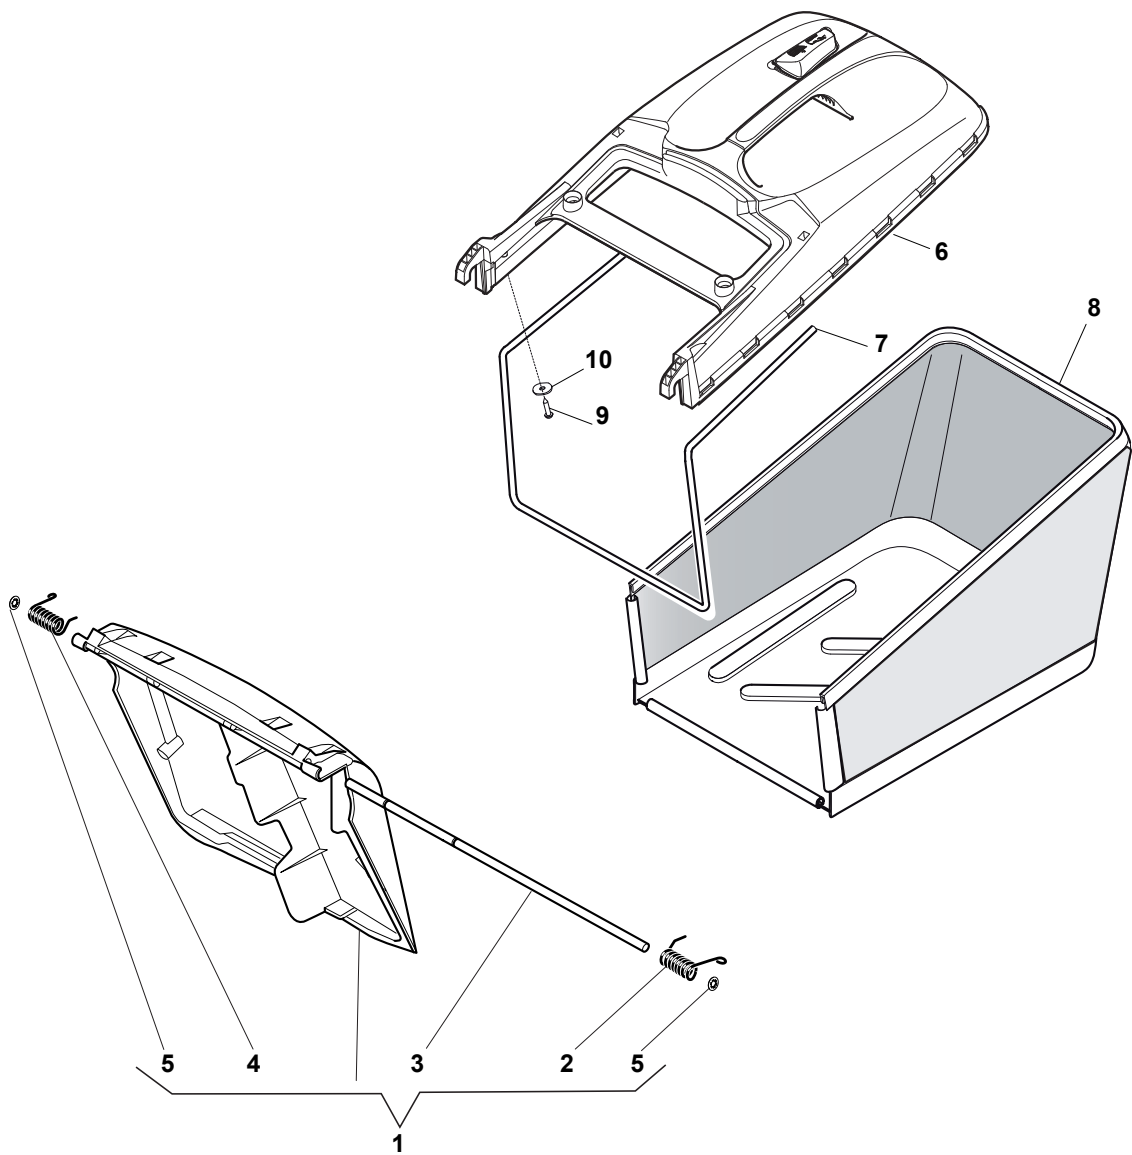

Fig.	Quantity	Part No	Description	Notes
1	1	381008129/0	Stone Guard, Yellow	Yellow
1	1	381008128/0	Stone Guard, Black	Black
2	1	122450466/0	Left Spring	
3	1	122517882/0	Pin	
4	1	122450465/0	Right Spring	
5	2	112604899/0	Crown Fastener	
6	1	322393657/0	Handle	Black
6	1	322393721/0	Handle	Grey
7	1	381486009/0	Grass-Box, Upper	Black
7	1	381486031/0	Grass-Box, Upper	Grey
8	1	322486306/0	Grass-Box, L Lower	Black
9	1	322486305/0	Grass-Box, R Lower	Black