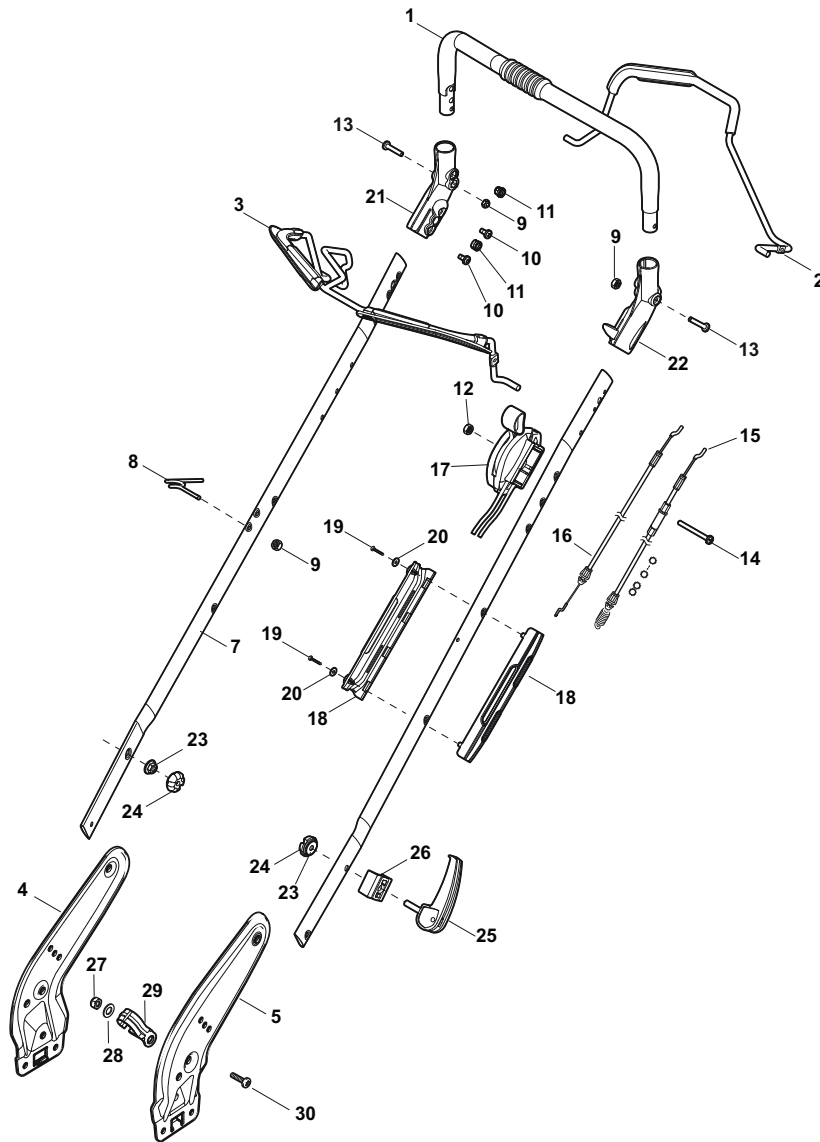

Fig.	Quantity	Part No	Description	Notes
1	1	322108295/1	Side Ejection Conveyor	
2	1	322600313/0	Ejection Guard	
3	2	112727803/0	Screw	
4	1	322806639/0	Fulcrum Pin	
5	2	112154510/0	Nut	
6	2	118203853/0	Screw	
7	1	122450456/0	Spring	
8	1	122517869/1	Pin	
9	2	112604896/0	Crown Fastener	

Fig.	Quantity	Part No	Description	Notes
1	1	381007043/0	Handle Lower Part	
2	1	381005133/0	Right Bracket	
3	1	381005135/0	Left Bracket	
4	1	112819120/0	Screw	
5	4	122680006/1	Washer	
6	4	322399804/1	Nut	
7	4	112293200/0	Nut	
10	4	112760605/0	Screw	
11	1	125038002/1	Bushing	
12	2	112155000/0	Nut	
13	2	322192156/0	Clip	
14	1	112523040/0	Washer	
15	1	112154510/0	Nut	
16	1	112369500/0	Elastic Washer	

Fig.	Quantity	Part No	Description	Notes
1	1	381006670/2	Handle Tube	
2	1	381003349/0	Lever, Driving	
3	1	381003472/0	Lever, Engine Brake	Black
3	1	381003344/0	Lever, Engine Brake	Red
4	1	381005149/0	Right Bracket	Black
4	1	381005185/0	Right Bracket	Stiga Grey
5	1	381005151/0	Left Bracket	Black
5	1	381005187/0	Left Bracket	Stiga Grey
7	2	381006773/1	Handle Black	
7	2	381006774/1	Handle Grey	
8	1	122430309/0	Spring	
9	2	112154330/0	Nut	
10	4	112735662/1	Screw	
11	4	322041967/1	Bushing	
12	3	112154510/0	Nut	
13	2	112728721/0	Screw	
14	1	112727786/0	Screw	
15	1	381030093/1	Cable Rear Drive	
16	1	181030074/0	Cable, Thread Engine Brake	
17	1	181005525/0	Throttle Cable	for B&S 575 Series
17	1	181005502/1	Throttle Cable	for B&S Engine
17	1	181005512/0	Throttle Cable	for Honda and GGP Engine
17	1	181005513/0	Throttle Cable	for Honda Autochoke Engine
18	1	322806644/0	Protection	
19	2	112727812/0	Screw	
20	2	112523000/1	Washer	
21	1	322488301/0	Joint Sleeve Grey Right	
22	1	322488303/0	Joining Sleeve Grey Left	
23	2	112154220/0	Nut	
24	2	322399835/0	Knob	
25	2	381003253/0	Handle	
26	2	322680017/0	Washer	
27	1	112155000/0	Nut	
28	1	125038002/1	Bushing	
29	1	322192156/0	Clip	
30	1	112760605/0	Screw	