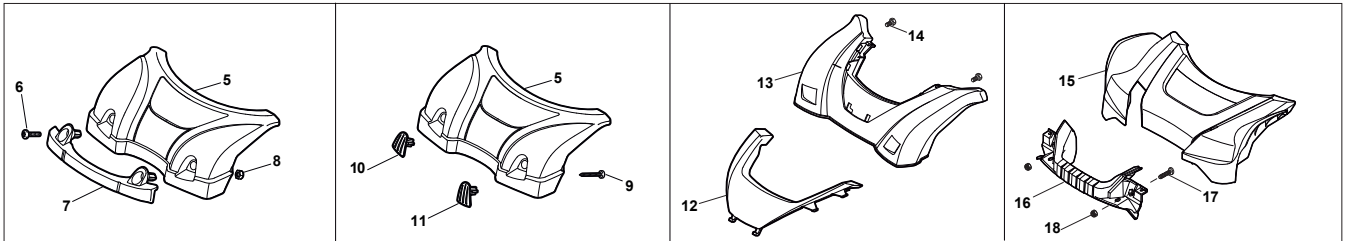

Fig.	Quantity	Part No	Description	Notes
1	1	322108295/1	Side Ejection Conveyor	
2	1	322600313/0	Ejection Guard	
3	2	112727803/0	Screw	
4	1	322806639/0	Fulcrum Pin	
5	2	112154510/0	Nut	
6	2	118203853/0	Screw	
7	1	122450456/0	Spring	
8	1	122517869/1	Pin	
9	2	112604896/0	Crown Fastener	