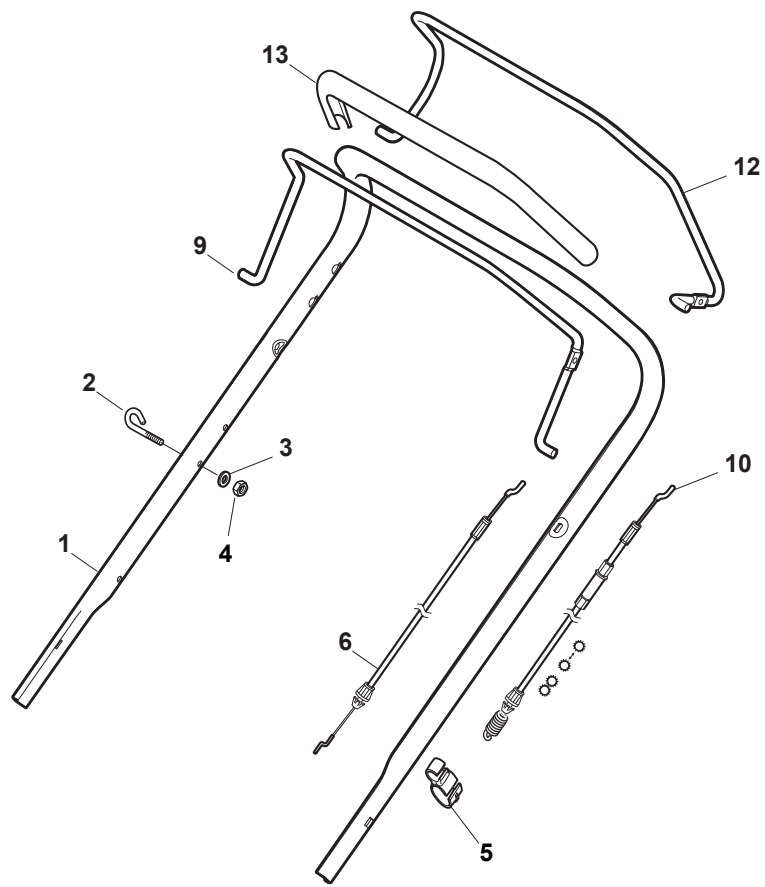

Fig.	Quantity	Part No	Description	Notes
1	1	322108295/1	Side Ejection Conveyor	
2	1	322600313/0	Ejection Guard	
3	2	112727803/0	Screw	
4	1	322806639/0	Fulcrum Pin	
5	2	112154510/0	Nut	
6	2	118203853/0	Screw	
7	1	122450456/0	Spring	
8	1	122517869/1	Pin	
9	2	112604896/0	Crown Fastener	

Fig.	Quantity	Part No	Description	Notes
1	1	381006838/0	Handle, Upper Part Black	for Delta Dashboard - Fix RPM - Throttle
1	1	381007522/0	Handle, Upper Part Black	for TD-CA Dashboard
1	1	381007525/0	Handle, Upper Part Grey	for TD-CA Dashboard
1	1	381007540/0	Handle, Upper Part Yellow	for Delta Dashboard - Fix RPM - Throttle
2	1	122430313/0	Guide Spring	
3	1	112521330/0	Washer	
4	1	112154510/0	Nut	
5	1	118390020/0	Conduit Clip Caproeurope	
6	1	181030053/0	Cable, Thread Engine Brake	GGP Engine / B&S 450-500-550-575-625-675-750 Series
6	1	181030070/0	Cable, Thread Engine Brake	Honda Engine
7	1	322545204/0	Fulcrum Pin	
8	1	122041966/0	Bushing	
9	1	181003300/1	Lever, Engine Brake Black	
10	1	381030092/1	Cable Rear Drive	
11	1	122041966/0	Bushing	
12	1	181003301/0	Drive Control Lever	
13	1	122291050/0	Handgrip Black	

Fig.	Quantity	Part No	Description	Notes
1	1	381006840/0	Handle, Upper Part	for Delta Dashboard - Fix RPM - Throttle
1	1	381007520/0	Handle, Upper Part	for TD-CA Dashboard
2	1	122430313/0	Guide Spring	
3	1	112521330/0	Washer	
4	1	112154510/0	Nut	
5	1	118390020/0	Conduit Clip Caproeurop	
6	1	181030053/0	Cable, Thread Engine Brake	GGP Engine / B&S 450-500-550-575-625-675-750 Series
6	1	181030054/0	Cable, Thread Engine Brake	SV40 / RV 40 / V35 Engine
6	1	181030070/0	Cable, Thread Engine Brake	Honda Engine
9	1	181003363/1	Lever, Engine Brake Black	
10	1	381030092/1	Cable Rear Drive	
12	1	181003364/0	Drive Control Lever	
13	1	122291050/0	Handgrip Black	