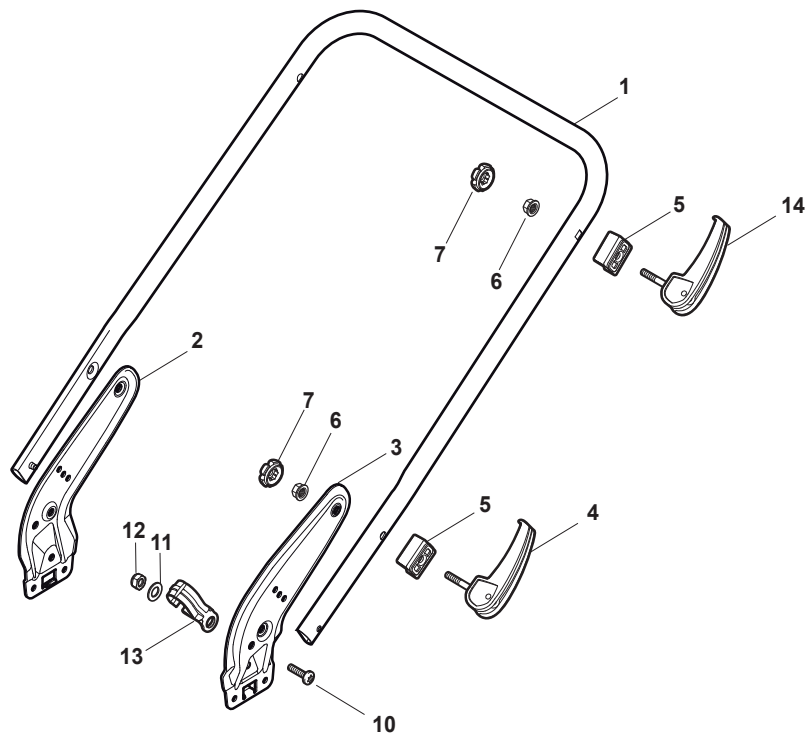

Fig.	Quantity	Part No	Description	Notes
1	1	322108295/1	Side Ejection Conveyor	
2	1	322600313/0	Ejection Guard	
3	2	112727803/0	Screw	
4	1	322806639/0	Fulcrum Pin	
5	2	112154510/0	Nut	
6	2	118203853/0	Screw	
7	1	122450456/0	Spring	
8	1	122517869/1	Pin	
9	2	112604896/0	Crown Fastener	

Fig.	Quantity	Part No	Description	Notes
1	1	322500103/0	Front Combi	
2	2	112523000/1	Washer	
3	2	112728124/0	Screw	
5	1	322226145/0	Mask, Red	
5	1	322226146/0	Mask, Yellow	with Stiga Logo
5	1	322226152/0	Mask, Black	with Stiga Logo
5	1	322226154/0	Mask, Black	
6	2	112727799/0	Screw	
7	1	322393638/0	Handlegrip Black	
7	1	322393639/0	Handle, Grey	
7	1	322393640/0	Handle, Yellow	
8	2	112154510/0	Nut	
9	2	112728697/0	Screw	
10	1	322820082/0	Cap	
11	1	322820083/0	Cap	
12	1	322226167/0	Front Plate	
13	1	322226166/0	Mask, Black	
14	2	112728300/0	Screw	
15	1	322226158/0	Mask, Black	
16	1	322393642/0	Bumper Handle	
17	2	112727799/0	Screw	
18	2	112154510/0	Nut	

Fig.	Quantity	Part No	Description	Notes
1	1	381006719/0	Handle Lower Part	Black
1	1	381006720/0	Handle Lower Part	Grey
1	1	381007539/0	Handle, Lower Part Yellow	Yellow
2	1	381005149/0	Right Bracket	Black
2	1	381005185/0	Right Bracket	Stiga Grey
3	1	381005151/0	Left Bracket	Black
3	1	381005187/0	Left Bracket	Stiga Grey
4	4	381003253/0	Handle	
5	4	322680016/0	Washer	
6	4	122131750/0	Nut	
7	4	322399835/0	Knob	
10	2	112760605/0	Screw	
11	2	125038002/1	Bushing	
12	2	112155000/0	Nut	
13	1	322192156/0	Clip	
14	2	381103350/0	Handle	