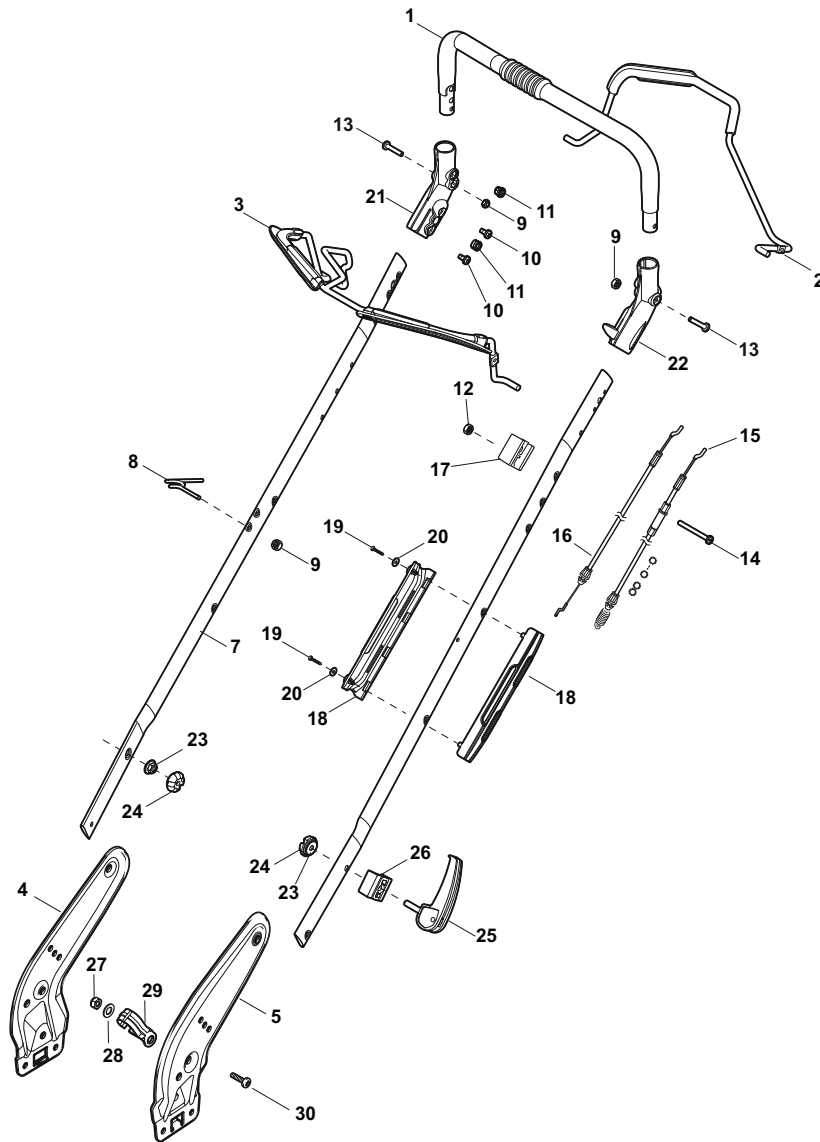

Fig.	Quantity	Part No	Description	Notes
1	1	322108295/1	Side Ejection Conveyor	
2	1	322600313/0	Ejection Guard	
3	2	112727803/0	Screw	
4	1	322806639/0	Fulcrum Pin	
5	2	112154510/0	Nut	
6	2	118203853/0	Screw	
7	1	122450456/0	Spring	
8	1	122517869/1	Pin	
9	2	112604896/0	Crown Fastener	

Fig.	Quantity	Part No	Description	Notes
1	1	381007043/0	Handle Lower Part	
2	1	381005133/0	Right Bracket	
3	1	381005135/0	Left Bracket	
4	1	112819120/0	Screw	
5	4	122680006/1	Washer	
6	4	322399804/1	Nut	
7	4	112293200/0	Nut	
10	4	112760605/0	Screw	
11	1	125038002/1	Bushing	
12	2	112155000/0	Nut	
13	2	322192156/0	Clip	
14	1	112523040/0	Washer	
15	1	112154510/0	Nut	
16	1	112369500/0	Elastic Washer	

Fig.	Quantity	Part No	Description	Notes
1	1	381006670/2	Handle Tube	
2	1	381003349/0	Lever, Driving	
3	1	381003472/0	Lever, Engine Brake	Black
3	1	381003344/0	Lever, Engine Brake	Red
4	1	381005149/0	Right Bracket	Black
4	1	381005185/0	Right Bracket	Stiga Grey
5	1	381005151/0	Left Bracket	Black
5	1	381005187/0	Left Bracket	Stiga Grey
7	2	381006773/1	Handle Black	
7	2	381006774/1	Handle Grey	
8	1	122430309/0	Spring	
9	2	112154330/0	Nut	
10	4	112735662/1	Screw	
11	4	322041967/1	Bushing	
12	3	112154510/0	Nut	
13	2	112728721/0	Screw	
14	1	112727786/0	Screw	
15	1	381030093/1	Cable Rear Drive	
16	1	181030074/0	Cable, Thread Engine Brake	
17	1	181005525/0	Throttle Cable	for B&S 575 Series
17	1	181005502/1	Throttle Cable	for B&S Engine
17	1	181005512/0	Throttle Cable	for Honda and GGP Engine
17	1	181005513/0	Throttle Cable	for Honda Autochoke Engine
18	1	322806644/0	Protection	
19	2	112727812/0	Screw	
20	2	112523000/1	Washer	
21	1	322488301/0	Joint Sleeve Grey Right	
22	1	322488303/0	Joining Sleeve Grey Left	
23	2	112154220/0	Nut	
24	2	322399835/0	Knob	
25	2	381003253/0	Handle	
26	2	322680017/0	Washer	
27	1	112155000/0	Nut	
28	1	125038002/1	Bushing	
29	1	322192156/0	Clip	
30	1	112760605/0	Screw	