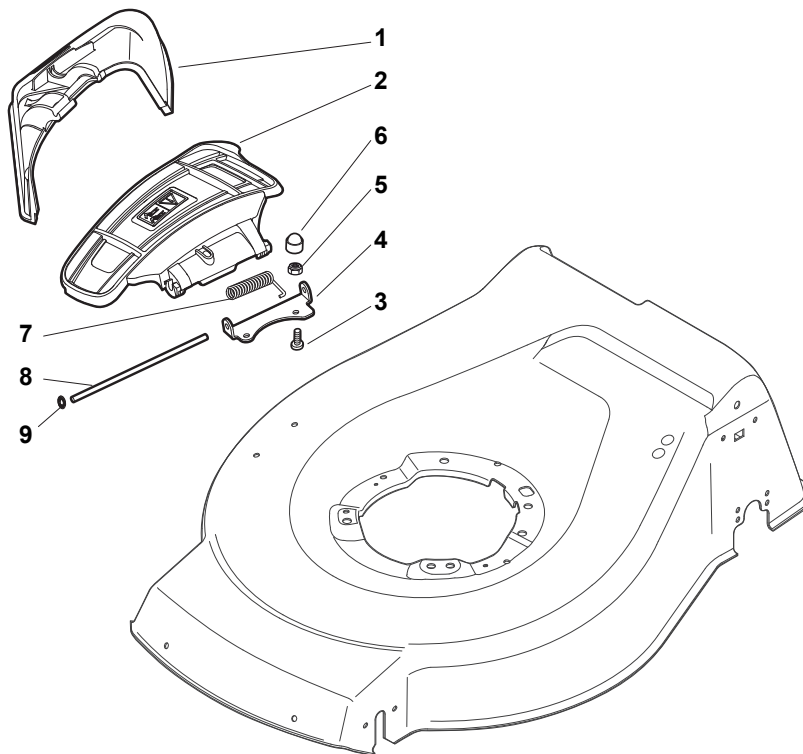

THIS INFORMATION IS NOT INTENDED FOR SALE OR RESALE, AND THIS NOTICE MUST REMAIN ON ALL COPIES.

Fig.	Quantity	Part No	Description	Notes
20	1	322394522/0	Knob	Delta Knob
1	1	381004540/0	Red Deck	
1	1	381004542/0	Red Deck	Side Discharge
1	1	381004590/0	Yellow Deck	
1	1	381004732/0	Grey Deck	Side Discharge
2	1	122534131/0	Pin	
3	1	322322851/0	Lever, Height Adjustment	
4	1	112154510/0	Nut	
5	1	112788512/0	Screw	
6	1	322394503/0	Knob	NT Knob
7	1	112521310/0	Washer	
8	1	112150000/0	Nut	
9	1	112728450/0	Screw	
10	1	322034002/0	Washing Connection	
11	1	322735587/0	Sector, Height Adjustment	
12	2	122171002/0	Spacer	
13	2	112789000/0	Screw	
14	1	381003351/0	Wheels Adjusting Lever	
15	2	112154330/0	Nut	
16	4	112727803/0	Screw	
17	1	381002885/1	Front Wheel Axle	
18	4	112154510/0	Nut	
21	2	322600145/0	Protection, Wheel	
24	4	112521350/0	Washer	
25	4	112155000/0	Nut	
27	2	322600207/0	Protection, Wheel	
31	1	381302827/0	Rear Wheel Axle	
33	4	112728697/0	Screw	
34	2	322545152/0	Plate	
35	4	112728697/0	Screw	
36	2	322785304/1	Support	
37	1	122570120/1	Pinion Left	
38	2	322120114/0	Wheels Crown	
39	1	122570110/1	Pinion Right	
40	6	112728706/0	Screw	
41	1	122446192/0	Spring	

Fig.	Quantity	Part No	Description	Notes
1	1	322108295/1	Side Ejection Conveyor	
2	1	322600313/0	Ejection Guard	
3	2	112727803/0	Screw	
4	1	322806639/0	Fulcrum Pin	
5	2	112154510/0	Nut	
6	2	118203853/0	Screw	
7	1	122450456/0	Spring	
8	1	122517869/1	Pin	
9	2	112604896/0	Crown Fastener	