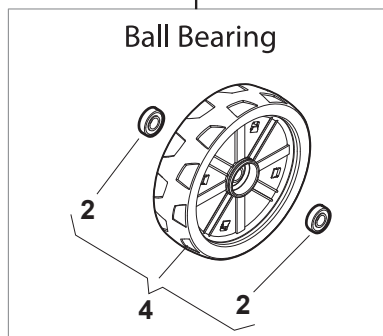

DELTA Wheel (Pierced) - Ø 200

DELTA Wheel - Ø 200

NT 534 TR/E - 534 TRQ/E

WBH Petrol Steel Wheels and Hub Caps

Issue 9 - 2015

Fig.	Quantity	Part No	Description	Notes
1	2	381007477/0	Wheel	
2	8	119216035/0	Bearing	
3	2	322110640/0	Hub Cap Grey	
4	2	381007483/1	Wheel