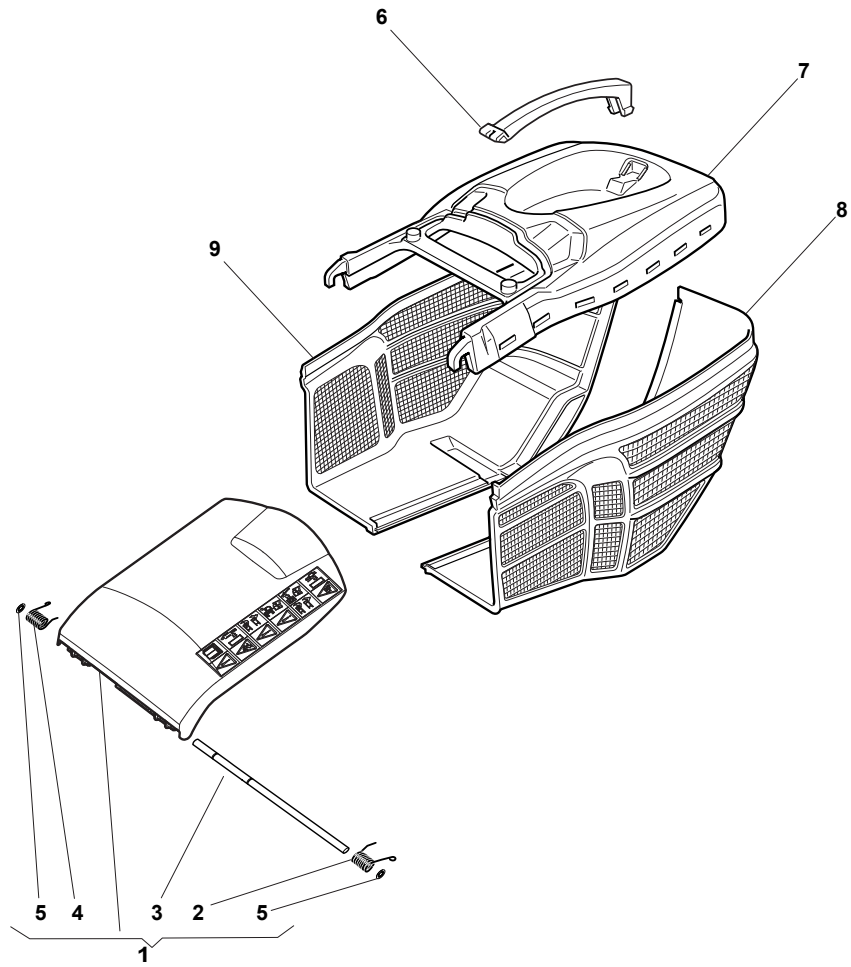

Fig.	Quantity	Part No	Description	Notes
1	1	381008129/0	Stone Guard, Yellow	Yellow
1	1	381008128/0	Stone Guard, Black	Black
2	1	122450466/0	Left Spring	
3	1	122517882/0	Pin	
4	1	122450465/0	Right Spring	
5	2	112604899/0	Crown Fastener	
6	1	122608505/0	Stiffening	
7	2	112728680/0	Screw	
8	2	322545159/0	Plate	
9	1	322393657/0	Handle	Black
9	1	322393721/0	Handle	Grey
10	1	381486009/0	Grass-Box, Upper	Black
10	1	381486031/0	Grass-Box, Upper	Grey
11	1	181002345/0	Box, Fabric	