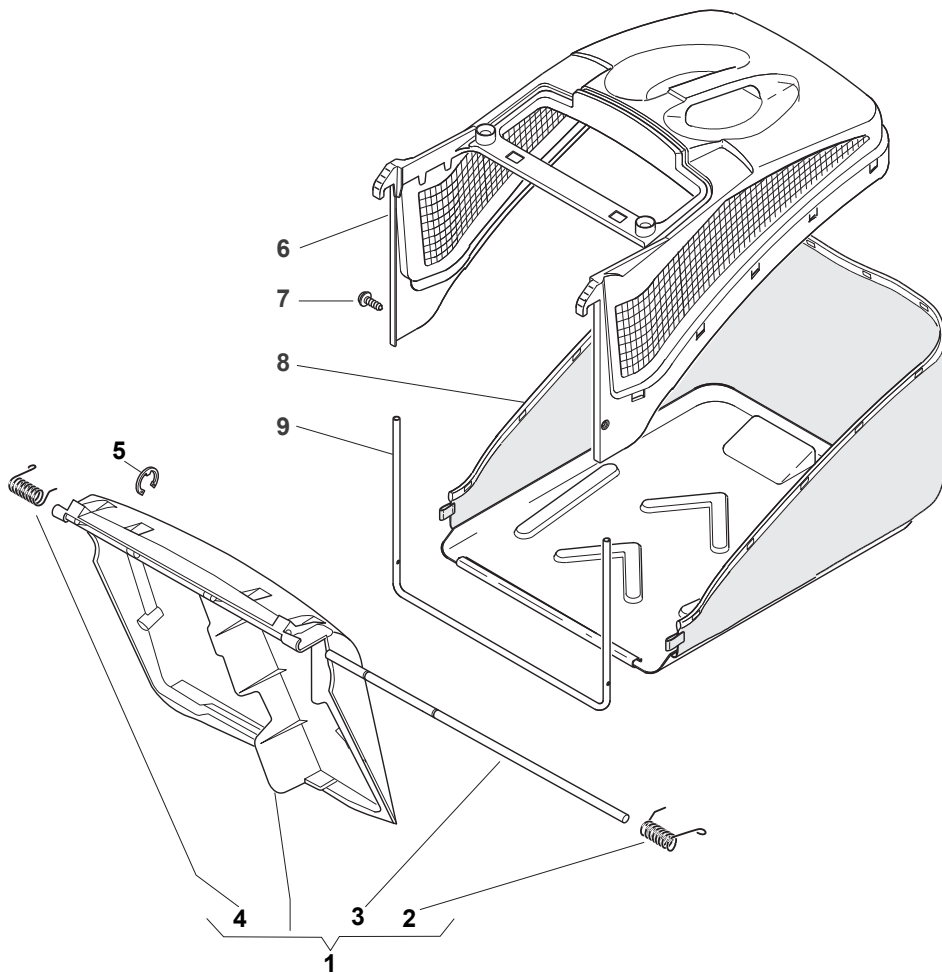

Fig.	Quantity	Part No	Description	Notes
1	3	112735108/1	Screw	
2	1	122465607/3	Hub With Pulley, Crankshaft Ø 22.2	for B&S and GGP Engines
2	1	122465608/2	Hub With Pulley, Crankshaft Ø 25	for HONDA Engines
3	1	181004398/0	Blade Winged	
4	1	122160400/0	Elastic Disc	
5	1	112523080/0	Washer	
6	1	112735698/0	Screw	
7	1	112139100/0	Feather, Crankshaft Ø 22,2	for B&S and GGP Engines
7	1	112139150/0	Feather, Crankshaft Ø 25	for HONDA Engines