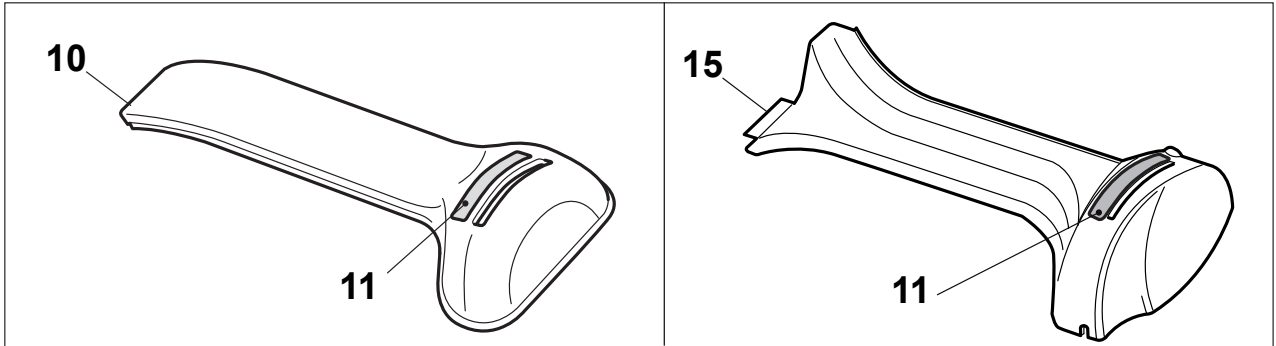

Fig.	Quantity	Part No	Description	Notes
1	1	181005503/1	Throttle Cable	for HONDA AC Engines
1	1	181005504/1	Throttle Cable	for SV40/RV40/V35 Engines
1	1	181005515/0	Throttle Cable	for B&S 500-550-575 Series
1	1	181005537/0	Throttle Cable	for GGP RS/RSC/RSCT Engines
1	1	181005501/1	Throttle Cable	for GGP and HONDA Engines
2	1	112735103/0	Screw	
3	1	112523040/0	Washer	