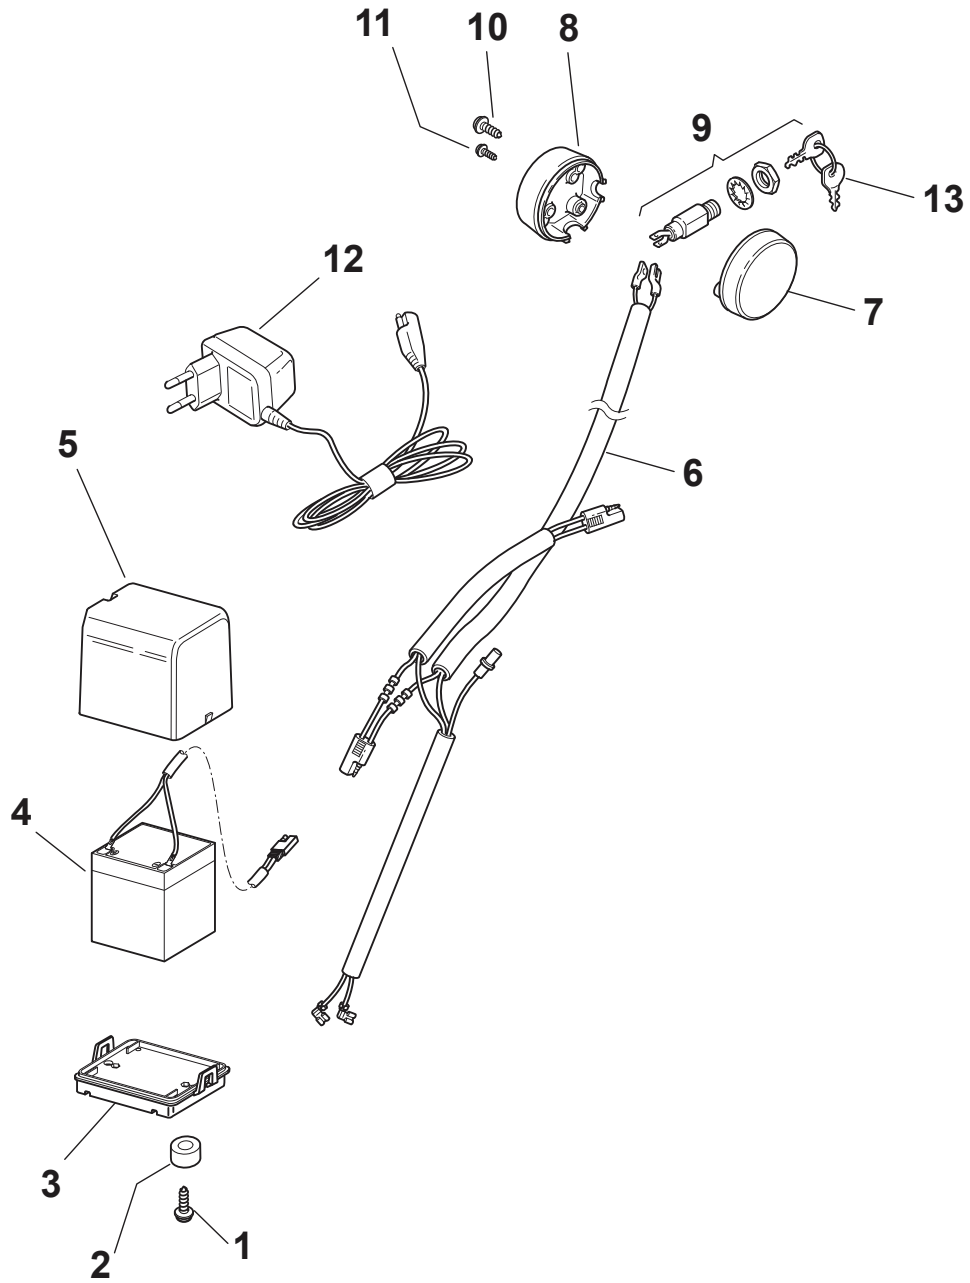

Fig.	Quantity	Part No	Description	Notes
1	1	322108295/1	Side Ejection Conveyor	
2	1	322600313/0	Ejection Guard	
3	2	112727803/0	Screw	
4	1	322806639/0	Fulcrum Pin	
5	2	112154510/0	Nut	
6	2	118203853/0	Screw	
7	1	122450456/0	Spring	
8	1	122517869/1	Pin	
9	2	112604896/0	Crown Fastener	

Fig.	Quantity	Part No	Description	Notes
1	1	112728702/0	Screw	without Varietor
1	1	112728300/0	Screw	with Varietor
2	1	133320022/0	Fastpoint Clamp Art.0384.Aa01	
3	1	322076570/1	Battery Safety Key	
4	1	381600400/0	Switch	

Fig.	Quantity	Part No	Description	Notes
1	2	112608600/0	Seeger	
2	2	119216035/0	Bearing	
3	2	122753000/0	Pin	
5	1	181003076/1	Gear Box	
6	1	122601904/0	Pulley	
7	1	112645700/0	Elastic Pin	
8	1	122033283/0	Adjustment Rod	
9	1	135063902/0	Belt	
11	1	122041957/1	Bushing	
12	1	122450063/0	Spring	
13	1	322680009/0	Washer	
14	1	112154510/0	Nut	
15	1	122110230/0	Hub Cover	