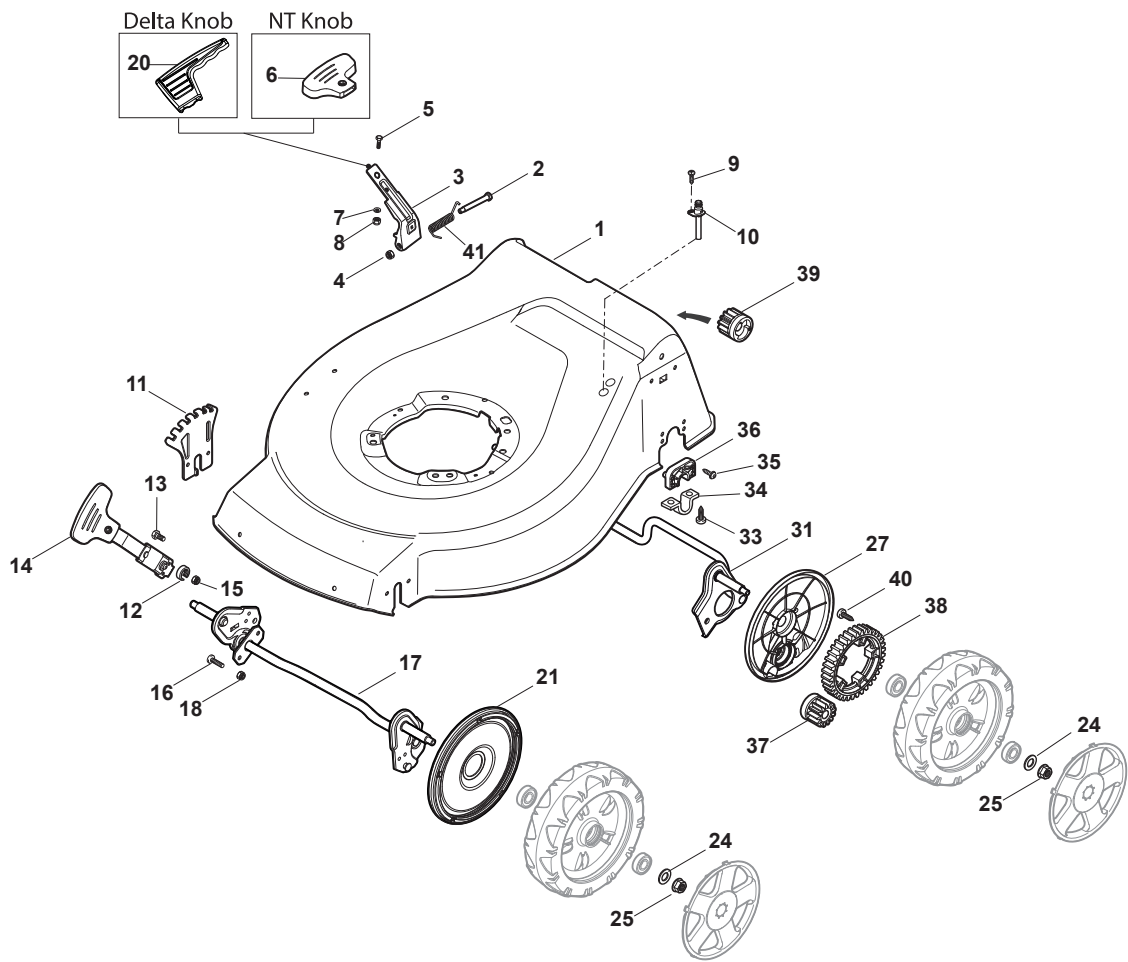

THIS INFORMATION IS NOT INTENDED FOR SALE OR RESALE, AND THIS NOTICE MUST REMAIN ON ALL COPIES.

Fig.	Quantity	Part No	Description	Notes
20	1	322394522/0	Knob	Delta Knob
1	1	381004540/0	Red Deck	
1	1	381004542/0	Red Deck	Side Discharge
1	1	381004590/0	Yellow Deck	
1	1	381004732/0	Grey Deck	Side Discharge
2	1	122534131/0	Pin	
3	1	322322851/0	Lever, Height Adjustment	
4	1	112154510/0	Nut	
5	1	112788512/0	Screw	
6	1	322394503/0	Knob	NT Knob
7	1	112521310/0	Washer	
8	1	112150000/0	Nut	
9	1	112728450/0	Screw	
10	1	322034002/0	Washing Connection	
11	1	322735587/0	Sector, Height Adjustment	
12	2	122171002/0	Spacer	
13	2	112789000/0	Screw	
14	1	381003351/0	Wheels Adjusting Lever	
15	2	112154330/0	Nut	
16	4	112727803/0	Screw	
17	1	381002885/1	Front Wheel Axle	
18	4	112154510/0	Nut	
21	2	322600145/0	Protection, Wheel	
24	4	112521350/0	Washer	
25	4	112155000/0	Nut	
27	2	322600207/0	Protection, Wheel	
31	1	381302827/0	Rear Wheel Axle	
33	4	112728697/0	Screw	
34	2	322545152/0	Plate	
35	4	112728697/0	Screw	
36	2	322785304/1	Support	
37	1	122570120/1	Pinion Left	
38	2	322120114/0	Wheels Crown	
39	1	122570110/1	Pinion Right	
40	6	112728706/0	Screw	
41	1	122446192/0	Spring	

Fig.	Quantity	Part No	Description	Notes
1	1	322108295/1	Side Ejection Conveyor	
2	1	322600313/0	Ejection Guard	
3	2	112727803/0	Screw	
4	1	322806639/0	Fulcrum Pin	
5	2	112154510/0	Nut	
6	2	118203853/0	Screw	
7	1	122450456/0	Spring	
8	1	122517869/1	Pin	
9	2	112604896/0	Crown Fastener	