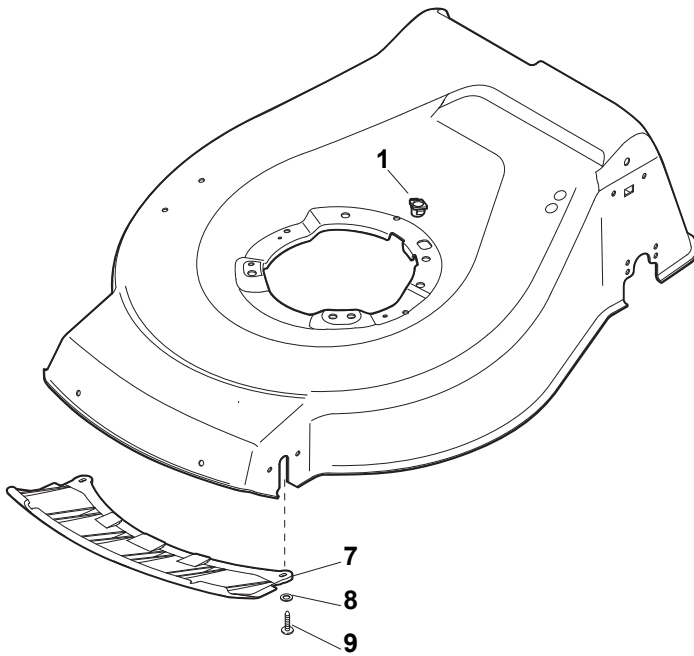

CARTER STANDARD (No Mulching)

CARTER MULCHING (No Mulching)

KIT MULCHING

Fig.	Quantity	Part No	Description	Notes
1	1	322291150/0	Rubber Insert	
2	1	122060193/0	Belt Protection	
3	1	112728530/0	Screw	
4	3	112728530/0	Screw	
5	1	322060197/3	Belt Protection	Not for BBC models
6	1	122140222/0	Mulching Deflector	
7	1	322500103/0	Front Combi	
8	2	112523000/1	Washer	
9	2	112728124/0	Screw	