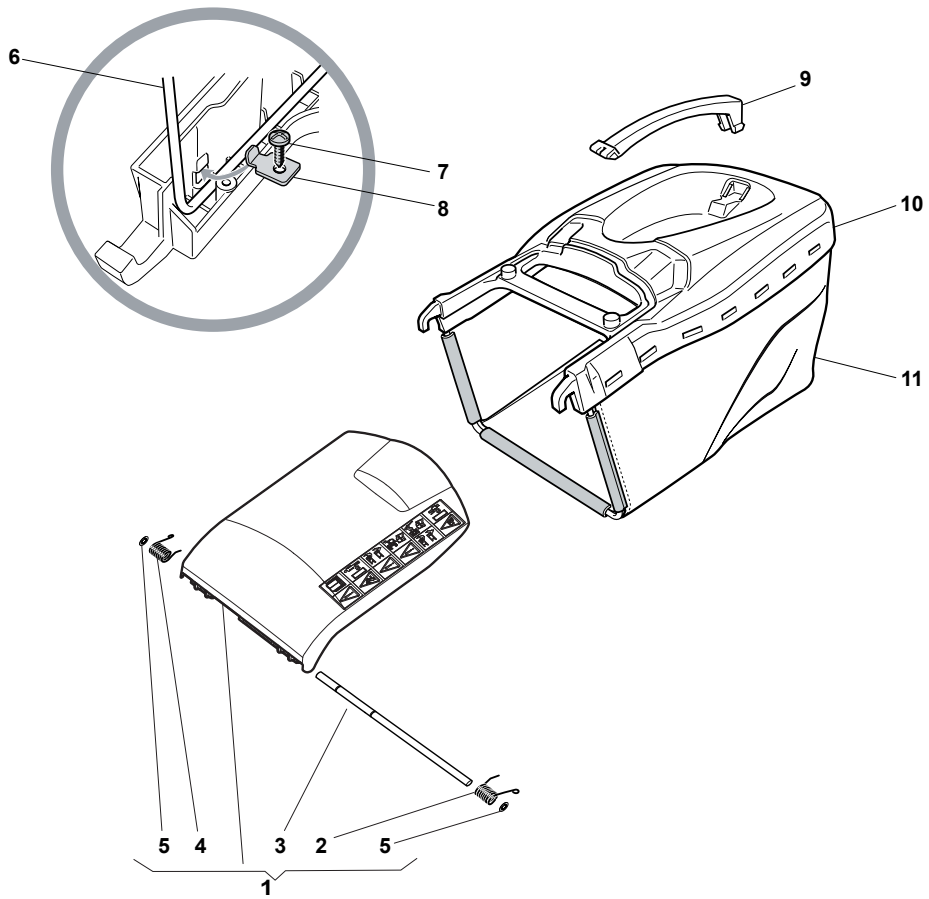

Fig.	Quantity	Part No	Description	Notes
1	1	381008021/2	Stone Guard	Black
2	1	122450420/1	Left Protection Spring	
3	1	122517906/1	Fulcrum Pin	
4	1	122450410/1	Right Spring	
5	1	112000930/0	Benzing Ring	
6	1	122486093/0	Box, Upper Side	
7	2	112728445/0	Screw	
8	1	181002195/0	Box, Fabric	
9	1	122608523/0	Stiffening	