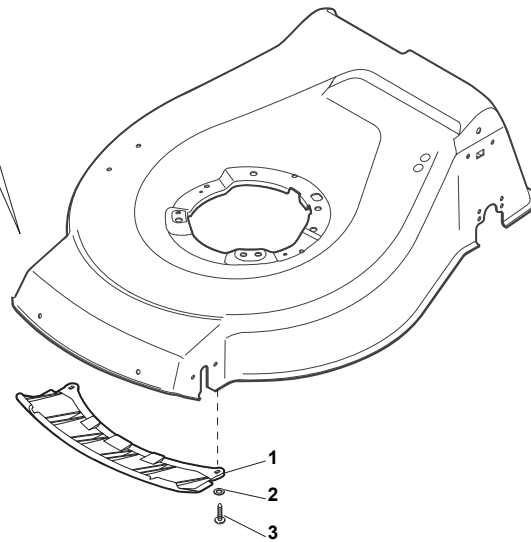

THIS INFORMATION IS NOT INTENDED FOR SALE OR RESALE, AND THIS NOTICE MUST REMAIN ON ALL COPIES.

Fig.	Quantity	Part No	Description	Notes
20	1	322394522/0	Knob	Delta Knob
1	1	381004540/0	Red Deck	
1	1	381004542/0	Red Deck	Side Discharge
1	1	381004590/0	Yellow Deck	
1	1	381004732/0	Grey Deck	Side Discharge
2	1	122534131/0	Pin	
3	1	322322851/0	Lever, Height Adjustment	
4	1	112154510/0	Nut	
5	1	112788512/0	Screw	
6	1	322394503/0	Knob	NT Knob
7	1	112521310/0	Washer	
8	1	112150000/0	Nut	
9	1	112728450/0	Screw	
10	1	322034002/0	Washing Connection	
11	1	322735587/0	Sector, Height Adjustment	
12	2	122171002/0	Spacer	
13	2	112789000/0	Screw	
14	1	381003351/0	Wheels Adjusting Lever	
15	2	112154330/0	Nut	
16	4	112727803/0	Screw	
17	1	381002885/1	Front Wheel Axle	
18	4	112154510/0	Nut	
21	2	322600145/0	Protection, Wheel	
24	4	112521350/0	Washer	
25	4	112155000/0	Nut	
27	2	322600207/0	Protection, Wheel	
31	1	381302827/0	Rear Wheel Axle	
33	4	112728697/0	Screw	
34	2	322545152/0	Plate	
35	4	112728697/0	Screw	
36	2	322785304/1	Support	
37	1	122570120/1	Pinion Left	
38	2	322120114/0	Wheels Crown	
39	1	122570110/1	Pinion Right	
40	6	112728706/0	Screw	
41	1	122446192/0	Spring	

NT 534 TR BBC - TRQ BBC

WBH Petrol Steel Ejection-Guard

Issue 10 - 2015

Fig.	Quantity	Part No	Description	Notes
1	1	322108295/1	Side Ejection Conveyor	
2	1	322600313/0	Ejection Guard	
3	2	112727803/0	Screw	
4	1	322806639/0	Fulcrum Pin	
5	2	112154510/0	Nut	
6	2	118203853/0	Screw	
7	1	122450456/0	Spring	
8	1	122517869/1	Pin	
9	2	112604896/0	Crown Fastener	