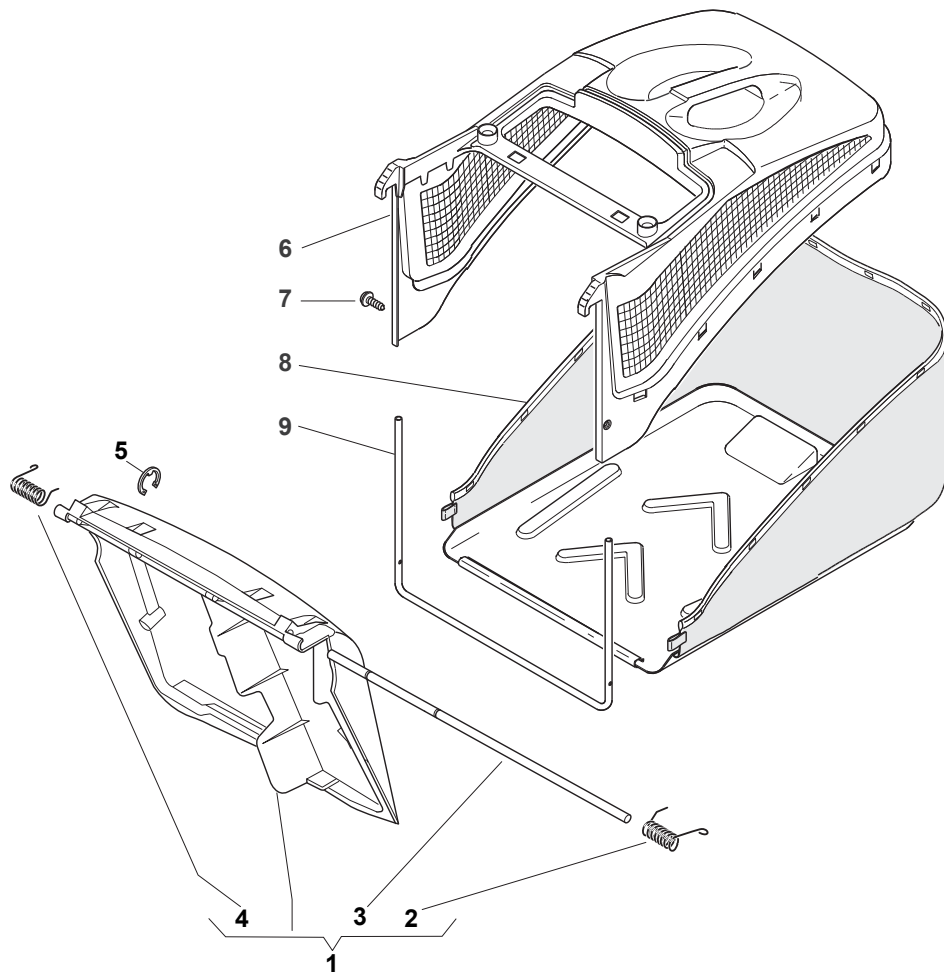

NT 534 TR BBC - TRQ BBC

WBH Petrol Steel Grass-Catcher

Issue 10 - 2015

Fig.	Quantity	Part No	Description	Notes
1	1	381008021/2	Stone Guard	Black
2	1	122450420/1	Left Protection Spring	
3	1	122517906/1	Fulcrum Pin	
4	1	122450410/1	Right Spring	
5	1	112000930/0	Benzing Ring	
6	1	122486093/0	Box, Upper Side	
7	2	112728445/0	Screw	
8	1	181002195/0	Box, Fabric	
9	1	122608523/0	Stiffening