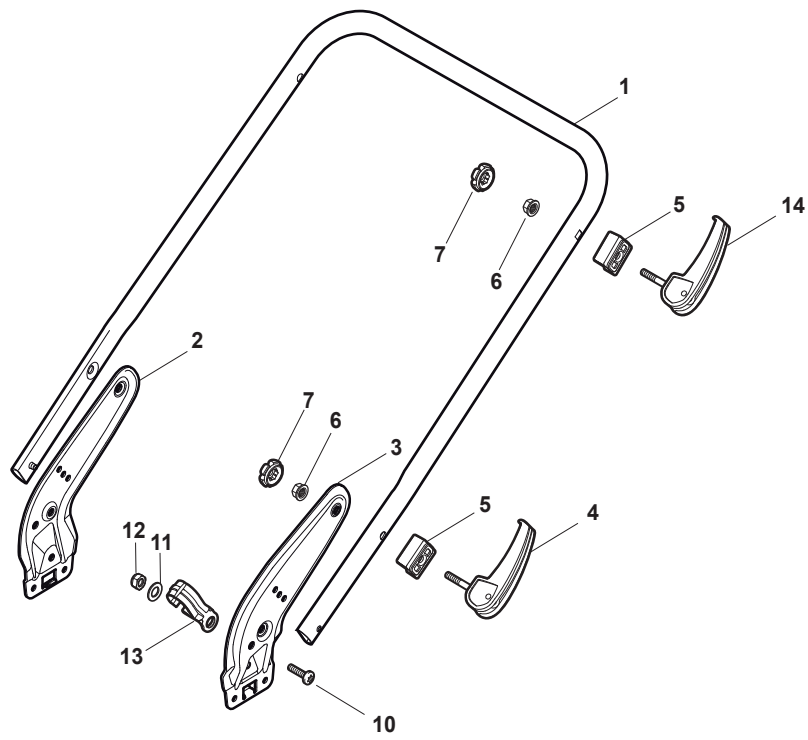

NT 534 TR BBC - TRQ BBC

WBH Petrol Steel Ejection-Guard

Issue 10 - 2015

Fig.	Quantity	Part No	Description	Notes
1	1	322108295/1	Side Ejection Conveyor	
2	1	322600313/0	Ejection Guard	
3	2	112727803/0	Screw	
4	1	322806639/0	Fulcrum Pin	
5	2	112154510/0	Nut	
6	2	118203853/0	Screw	
7	1	122450456/0	Spring	
8	1	122517869/1	Pin	
9	2	112604896/0	Crown Fastener	

NT 534 TR BBC - TRQ BBC

WBH Petrol Steel Mask

Issue 10 - 2015

Fig.	Quantity	Part No	Description	Notes
1	1	322500103/0	Front Combi	
2	2	112523000/1	Washer	
3	2	112728124/0	Screw	
5	1	322226145/0	Mask, Red	
5	1	322226146/0	Mask, Yellow	with Stiga Logo
5	1	322226152/0	Mask, Black	with Stiga Logo
5	1	322226154/0	Mask, Black	
6	2	112727799/0	Screw	
7	1	322393638/0	Handlegrip Black	
7	1	322393639/0	Handle, Grey	
7	1	322393640/0	Handle, Yellow	
8	2	112154510/0	Nut	
9	2	112728697/0	Screw	
10	1	322820082/0	Cap	
11	1	322820083/0	Cap	
12	1	322226167/0	Front Plate	
13	1	322226166/0	Mask, Black	
14	2	112728300/0	Screw	
15	1	322226158/0	Mask, Black	
16	1	322393642/0	Bumper Handle	
17	2	112727799/0	Screw	
18	2	112154510/0	Nut	

Fig.	Quantity	Part No	Description	Notes
1	1	381006719/0	Handle Lower Part	Black
1	1	381006720/0	Handle Lower Part	Grey
1	1	381007539/0	Handle, Lower Part Yellow	Yellow
2	1	381005149/0	Right Bracket	Black
2	1	381005185/0	Right Bracket	Stiga Grey
3	1	381005151/0	Left Bracket	Black
3	1	381005187/0	Left Bracket	Stiga Grey
4	4	381003253/0	Handle	
5	4	322680016/0	Washer	
6	4	122131750/0	Nut	
7	4	322399835/0	Knob	
10	2	112760605/0	Screw	
11	2	125038002/1	Bushing	
12	2	112155000/0	Nut	
13	1	322192156/0	Clip	
14	2	381103350/0	Handle	