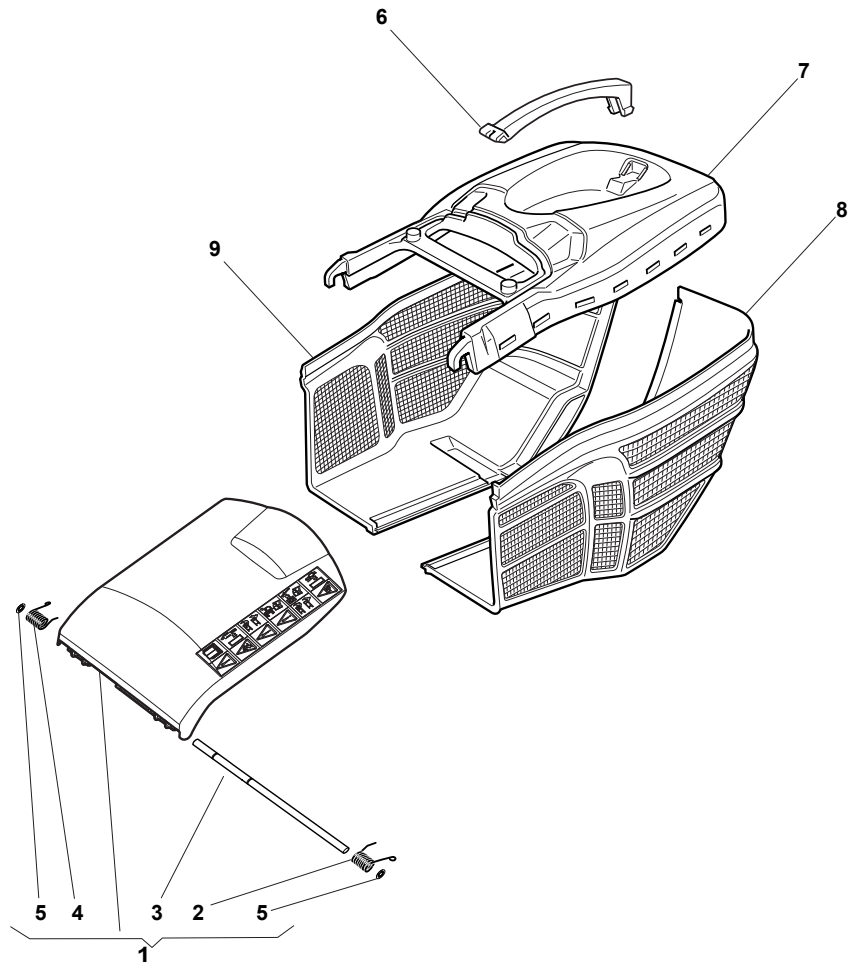

NT 534 TR BBC - TRQ BBC

WBH Petrol Steel Grass-Catcher - Delta Bag

Issue 10 - 2015

Fig.	Quantity	Part No	Description	Notes
1	1	381008129/0	Stone Guard, Yellow	Yellow
1	1	381008128/0	Stone Guard, Black	Black
2	1	122450466/0	Left Spring	
3	1	122517882/0	Pin	
4	1	122450465/0	Right Spring	
5	2	112604899/0	Crown Fastener	
6	1	322393657/0	Handle	Black
6	1	322393721/0	Handle	Grey
7	1	381486009/0	Grass-Box, Upper	Black
7	1	381486031/0	Grass-Box, Upper	Grey
8	1	322486306/0	Grass-Box, L Lower	Black
9	1	322486305/0	Grass-Box, R Lower	Black