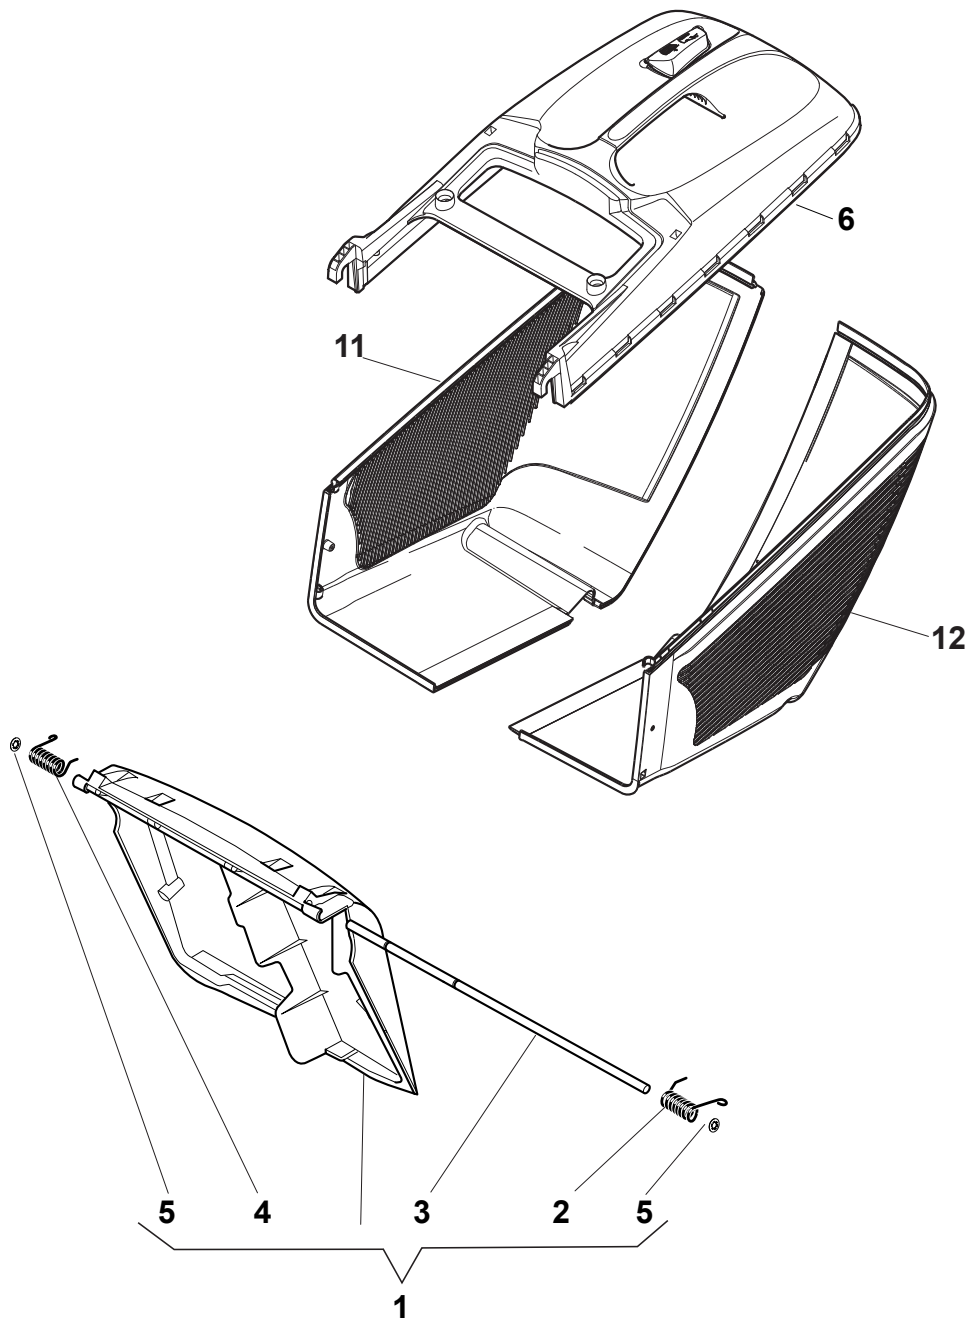

NT 534 TR BBC - TRQ BBC

WBH Petrol Steel Grass-Catcher

Issue 10 - 2015

Fig.	Quantity	Part No	Description	Notes
1	1	381008081/2	Stone Guard, Black	Black
1	1	381008098/1	Stone Guard, White	White
1	1	381008082/2	Stone Guard, Yellow	Yellow
2	1	122450466/0	Left Spring	
3	1	122517882/0	Pin	
4	1	122450465/0	Right Spring	
5	2	112604899/0	Crown Fastener	
6	1	381486008/0	Grass-Box, Upper Part	Black
6	1	381486030/0	Grass-Box, Upper Part	Grey
6	1	381486012/0	Grass-Box, Upper Part	Yellow
11	1	322486150/1	Grass-Box, Right Lower Part	
12	1	322486151/1	Grass-Box, Left Lower Part