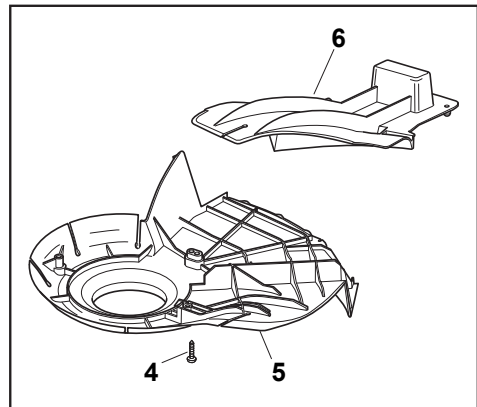

NT 534 TR BBC - TRQ BBC

WBH Petrol Steel Transmission

Issue 10 - 2015

Fig.	Quantity	Part No	Description	Notes
1	2	112608600/0	Seeger	
2	2	119216035/0	Bearing	
3	2	122753000/0	Pin	
5	1	181003076/1	Gear Box	
6	1	122601904/0	Pulley	
7	1	112645700/0	Elastic Pin	
8	1	122033283/0	Adjustment Rod	
9	1	135063902/0	Belt	
11	1	122041957/1	Bushing	
12	1	122450063/0	Spring	
13	1	322680009/0	Washer	
14	1	112154510/0	Nut	
15	1	122110230/0	Hub Cover	

DELTA Wheels - Ø 200

NTD Wheels - Ø 200

NT 534 TR BBC - TRQ BBC

WBH Petrol Steel Wheels and Hub Caps

Issue 10 - 2015

Fig.	Quantity	Part No	Description	Notes
1	4	381007483/1	Wheel	
2	8	119216035/0	Bearing	
3	4	381007416/2	Wheel	

DELTA Wheel (Pierced) - Ø 200

DELTA Wheel - Ø 200

NT 534 TR BBC - TRQ BBC

WBH Petrol Steel Wheels and Hub Caps

Issue 10 - 2015

Fig.	Quantity	Part No	Description	Notes
1	2	381007477/0	Wheel	
2	8	119216035/0	Bearing	
3	2	322110640/0	Hub Cap Grey	
4	2	381007483/1	Wheel	

CARTER STANDARD (No Mulching)

CARTER MULCHING (No Mulching)

KIT MULCHING

NT 534 TR BBC - TRQ BBC

WBH Petrol Steel Protection, Belt

Issue 10 - 2015

Fig.	Quantity	Part No	Description	Notes
1	1	322291150/0	Rubber Insert	
2	1	122060193/0	Belt Protection	
3	1	112728530/0	Screw	
4	3	112728530/0	Screw	
5	1	322060197/3	Belt Protection	Not for BBC models
5	1	322060238/0	Belt Protection	for BBC models
6	1	122140222/0	Mulching Deflector	
7	1	322500103/0	Front Combi	
8	2	112523000/1	Washer	
9	2	112728124/0	Screw	