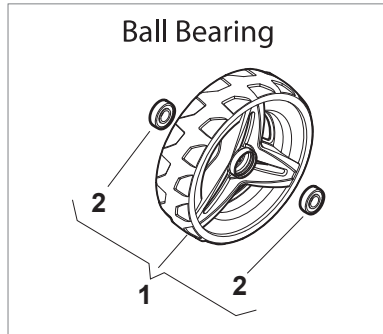

NT 534 TR BBC - TRQ BBC

WBH Petrol Steel Transmission

Issue 10 - 2015

Fig.	Quantity	Part No	Description	Notes
1	2	112608600/0	Seeger	
2	2	119216035/0	Bearing	
3	2	122753000/0	Pin	
5	1	181003076/1	Gear Box	
6	1	122601904/0	Pulley	
7	1	112645700/0	Elastic Pin	
8	1	122033283/0	Adjustment Rod	
9	1	135063902/0	Belt	
11	1	122041957/1	Bushing	
12	1	122450063/0	Spring	
13	1	322680009/0	Washer	
14	1	112154510/0	Nut	
15	1	122110230/0	Hub Cover	

DELTA Wheels - Ø 200

NTD Wheels - Ø 200

NT 534 TR BBC - TRQ BBC

WBH Petrol Steel Wheels and Hub Caps

Issue 10 - 2015

Fig.	Quantity	Part No	Description	Notes
1	4	381007483/1	Wheel	
2	8	119216035/0	Bearing	
3	4	381007416/2	Wheel	

DELTA Wheel (Pierced) - Ø 200

DELTA Wheel - Ø 200

NT 534 TR BBC - TRQ BBC

WBH Petrol Steel Wheels and Hub Caps

Issue 10 - 2015

Fig.	Quantity	Part No	Description	Notes
1	2	381007477/0	Wheel	
2	8	119216035/0	Bearing	
3	2	322110640/0	Hub Cap Grey	
4	2	381007483/1	Wheel	