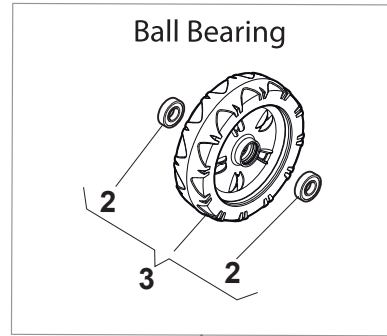

NT 534 TR BBC - TRQ BBC

WBH Petrol Steel Controls

Issue 10 - 2015

Fig.	Quantity	Part No	Description	Notes
1	1	181005505/1	Throttle Cable	for B&S Engines with BBC
1	1	181005506/1	Throttle Cable	for HONDA Engines with BBC
1	1	181005515/0	Throttle Cable	for B&S 500-550-575 Series
2	1	112735103/0	Screw	
3	1	112523040/0	Washer	

NT 534 TR BBC - TRQ BBC

WBH Petrol Steel Transmission

Issue 10 - 2015

Fig.	Quantity	Part No	Description	Notes
1	2	112608600/0	Seeger	
2	2	119216035/0	Bearing	
3	2	122753000/0	Pin	
5	1	181003076/1	Gear Box	
6	1	122601904/0	Pulley	
7	1	112645700/0	Elastic Pin	
8	1	122033283/0	Adjustment Rod	
9	1	135063902/0	Belt	
11	1	122041957/1	Bushing	
12	1	122450063/0	Spring	
13	1	322680009/0	Washer	
14	1	112154510/0	Nut	
15	1	122110230/0	Hub Cover	

DELTA Wheels - Ø 200

NTD Wheels - Ø 200

NT 534 TR BBC - TRQ BBC

WBH Petrol Steel Wheels and Hub Caps

Issue 10 - 2015

Fig.	Quantity	Part No	Description	Notes
1	4	381007483/1	Wheel	
2	8	119216035/0	Bearing	
3	4	381007416/2	Wheel	