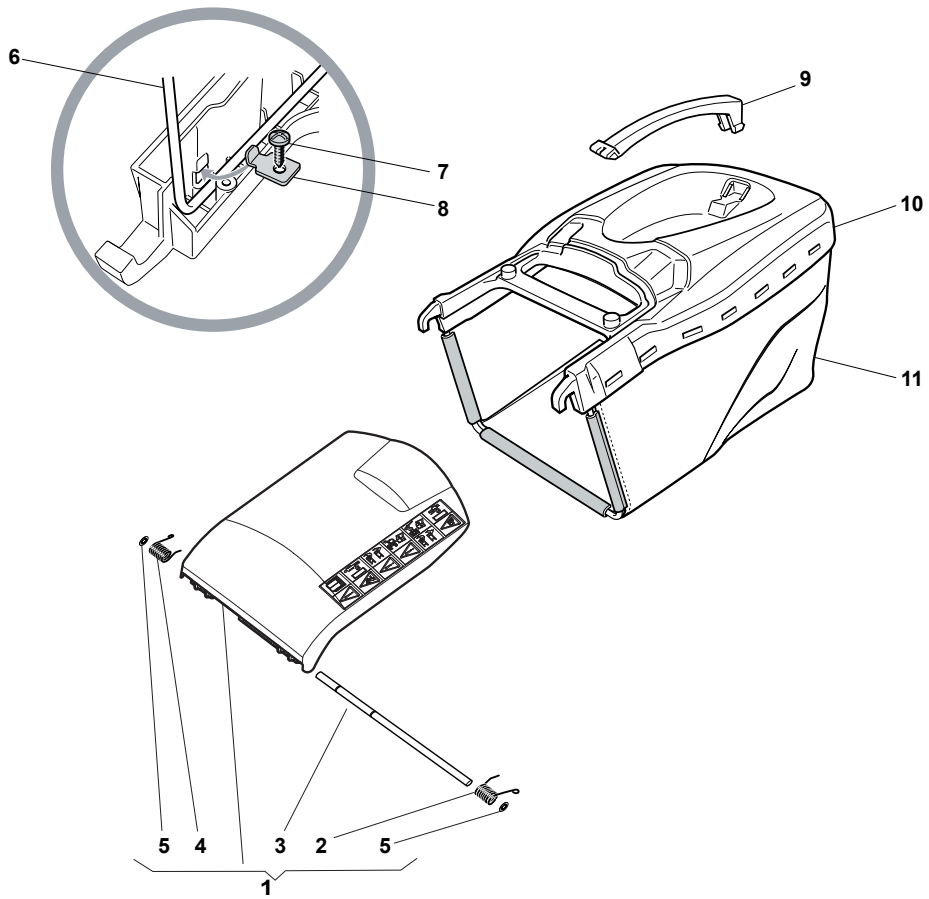

NT 534 TR BBC - TRQ BBC

WBH Petrol Steel Grass-Catcher - Delta Bag

Issue 10 - 2015

Fig.	Quantity	Part No	Description	Notes
1	1	381008129/0	Stone Guard, Yellow	Yellow
1	1	381008128/0	Stone Guard, Black	Black
2	1	122450466/0	Left Spring	
3	1	122517882/0	Pin	
4	1	122450465/0	Right Spring	
5	2	112604899/0	Crown Fastener	
6	1	122608505/0	Stiffening	
7	2	112728680/0	Screw	
8	2	322545159/0	Plate	
9	1	322393657/0	Handle	Black
9	1	322393721/0	Handle	Grey
10	1	381486009/0	Grass-Box, Upper	Black
10	1	381486031/0	Grass-Box, Upper	Grey
11	1	181002345/0	Box, Fabric