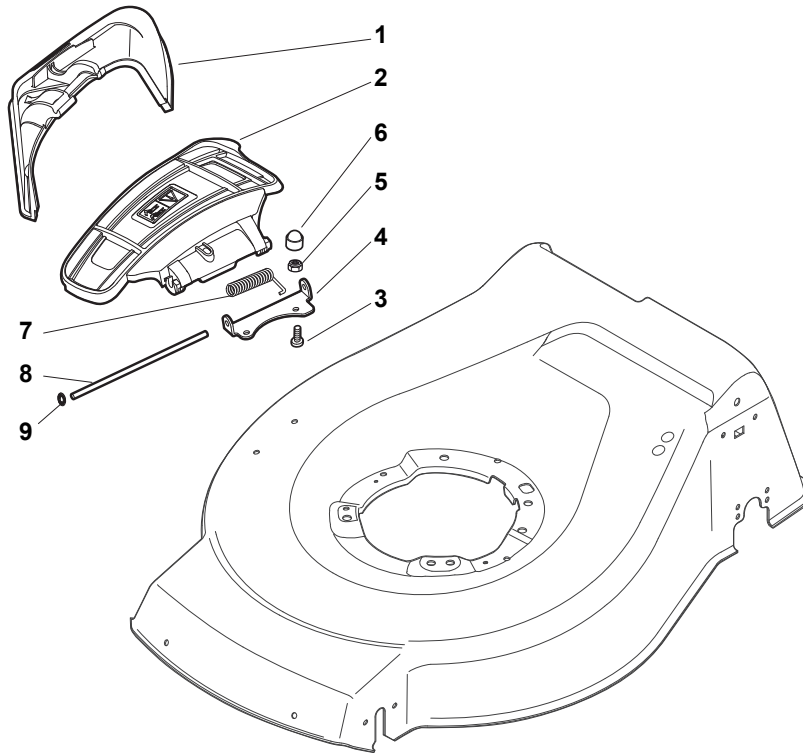

THIS INFORMATION IS NOT INTENDED FOR SALE OR RESALE, AND THIS NOTICE MUST REMAIN ON ALL COPIES.

Fig.	Quantity	Part No	Description	Notes
20	1	322394522/0	Knob	Delta Knob
1	1	381004540/0	Red Deck	
1	1	381004542/0	Red Deck	Side Discharge
1	1	381004590/0	Yellow Deck	
1	1	381004732/0	Grey Deck	Side Discharge
2	1	122534131/0	Pin	
3	1	322322851/0	Lever, Height Adjustment	
4	1	112154510/0	Nut	
5	1	112788512/0	Screw	
6	1	322394503/0	Knob	NT Knob
7	1	112521310/0	Washer	
8	1	112150000/0	Nut	
9	1	112728450/0	Screw	
10	1	322034002/0	Washing Connection	
11	1	322735587/0	Sector, Height Adjustment	
12	2	122171002/0	Spacer	
13	2	112789000/0	Screw	
14	1	381003351/0	Wheels Adjusting Lever	
15	2	112154330/0	Nut	
16	4	112727803/0	Screw	
17	1	381002885/1	Front Wheel Axle	
18	4	112154510/0	Nut	
21	2	322600145/0	Protection, Wheel	
24	4	112521350/0	Washer	
25	4	112155000/0	Nut	
27	2	322600207/0	Protection, Wheel	
31	1	381302827/0	Rear Wheel Axle	
33	4	112728697/0	Screw	
34	2	322545152/0	Plate	
35	4	112728697/0	Screw	
36	2	322785304/1	Support	
37	1	122570120/1	Pinion Left	
38	2	322120114/0	Wheels Crown	
39	1	122570110/1	Pinion Right	
40	6	112728706/0	Screw	
41	1	122446192/0	Spring	

NT 534 TR BBC - TRQ BBC

WBH Petrol Steel Ejection-Guard

Issue 10 - 2015

Fig.	Quantity	Part No	Description	Notes
1	1	322108295/1	Side Ejection Conveyor	
2	1	322600313/0	Ejection Guard	
3	2	112727803/0	Screw	
4	1	322806639/0	Fulcrum Pin	
5	2	112154510/0	Nut	
6	2	118203853/0	Screw	
7	1	122450456/0	Spring	
8	1	122517869/1	Pin	
9	2	112604896/0	Crown Fastener	