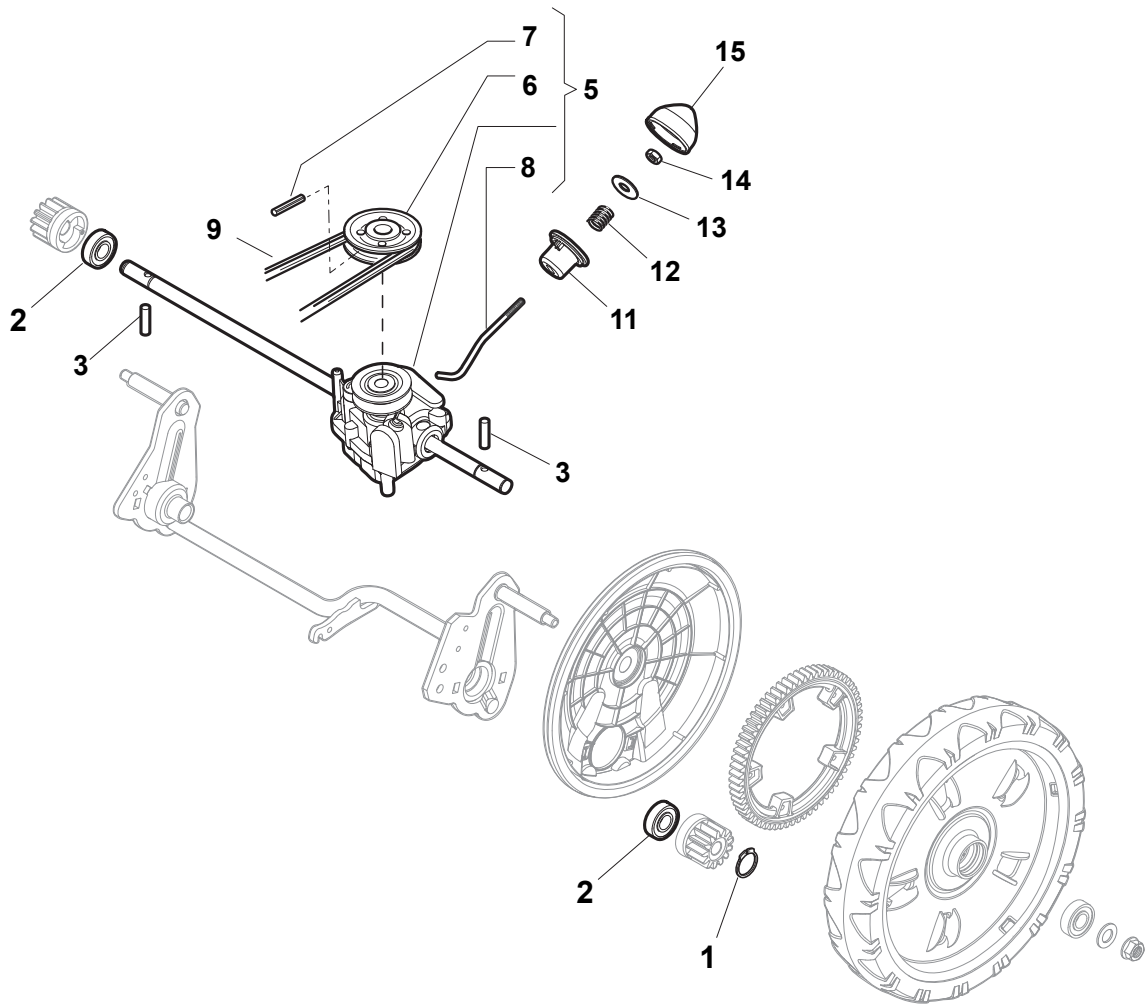

NT 534 TR BBC - TRQ BBC

WBH Petrol Steel Handle, Upper Part

Issue 10 - 2015

Fig.	Quantity	Part No	Description	Notes
1	1	381006836/0	Handle, Upper Part	
2	1	122430313/0	Guide Spring	
3	1	112521330/0	Washer	
4	1	112154510/0	Nut	
5	1	118390020/0	Conduit Clip Caproeurope	
6	1	381030060/0	Control Cable Ass.Y	
8	2	122041966/0	Bushing	
9	1	181003332/1	Engine Cover Black	
10	1	381030092/1	Cable Rear Drive	
11	2	122041966/0	Bushing	
12	1	181003301/0	Drive Control Lever	
13	1	122291050/0	Handgrip Black	
14	1	112728688/0	Screw	
15	1	322545207/1	R Protection	
16	1	322545208/1	Plate	
17	1	322551640/0	Plate	
18	1	112727783/0	Screw	

NT 534 TR BBC - TRQ BBC

WBH Petrol Steel Transmission

Issue 10 - 2015

Fig.	Quantity	Part No	Description	Notes
1	2	112608600/0	Seeger	
2	2	119216035/0	Bearing	
3	2	122753000/0	Pin	
5	1	181003076/1	Gear Box	
6	1	122601904/0	Pulley	
7	1	112645700/0	Elastic Pin	
8	1	122033283/0	Adjustment Rod	
9	1	135063902/0	Belt	
11	1	122041957/1	Bushing	
12	1	122450063/0	Spring	
13	1	322680009/0	Washer	
14	1	112154510/0	Nut	
15	1	122110230/0	Hub Cover	

DELTA Wheels - Ø 200

NTD Wheels - Ø 200

NT 534 TR BBC - TRQ BBC

WBH Petrol Steel Wheels and Hub Caps

Issue 10 - 2015

Fig.	Quantity	Part No	Description	Notes
1	4	381007483/1	Wheel	
2	8	119216035/0	Bearing	
3	4	381007416/2	Wheel	

DELTA Wheel (Pierced) - Ø 200

DELTA Wheel - Ø 200

NT 534 TR BBC - TRQ BBC

WBH Petrol Steel Wheels and Hub Caps

Issue 10 - 2015

Fig.	Quantity	Part No	Description	Notes
1	2	381007477/0	Wheel	
2	8	119216035/0	Bearing	
3	2	322110640/0	Hub Cap Grey	
4	2	381007483/1	Wheel	