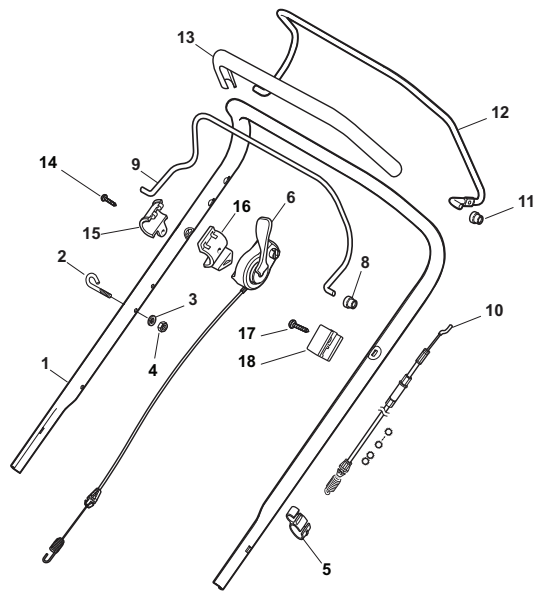

NT 534 TR BBC - TRQ BBC

WBH Petrol Steel Ejection-Guard

Issue 10 - 2015

Fig.	Quantity	Part No	Description	Notes
1	1	322108295/1	Side Ejection Conveyor	
2	1	322600313/0	Ejection Guard	
3	2	112727803/0	Screw	
4	1	322806639/0	Fulcrum Pin	
5	2	112154510/0	Nut	
6	2	118203853/0	Screw	
7	1	122450456/0	Spring	
8	1	122517869/1	Pin	
9	2	112604896/0	Crown Fastener	

NT 534 TR BBC - TRQ BBC

WBH Petrol Steel Handle, Upper Part

Issue 10 - 2015

Fig.	Quantity	Part No	Description	Notes
1	1	381006836/0	Handle, Upper Part	
2	1	122430313/0	Guide Spring	
3	1	112521330/0	Washer	
4	1	112154510/0	Nut	
5	1	118390020/0	Conduit Clip Caproeurope	
6	1	381030060/0	Control Cable Ass.Y	
8	2	122041966/0	Bushing	
9	1	181003332/1	Engine Cover Black	
10	1	381030092/1	Cable Rear Drive	
11	2	122041966/0	Bushing	
12	1	181003301/0	Drive Control Lever	
13	1	122291050/0	Handgrip Black	
14	1	112728688/0	Screw	
15	1	322545207/1	R Protection	
16	1	322545208/1	Plate	
17	1	322551640/0	Plate	
18	1	112727783/0	Screw	

NT 534 TR BBC - TRQ BBC

WBH Petrol Steel Transmission

Issue 10 - 2015

Fig.	Quantity	Part No	Description	Notes
1	2	112608600/0	Seeger	
2	2	119216035/0	Bearing	
3	2	122753000/0	Pin	
5	1	181003076/1	Gear Box	
6	1	122601904/0	Pulley	
7	1	112645700/0	Elastic Pin	
8	1	122033283/0	Adjustment Rod	
9	1	135063902/0	Belt	
11	1	122041957/1	Bushing	
12	1	122450063/0	Spring	
13	1	322680009/0	Washer	
14	1	112154510/0	Nut	
15	1	122110230/0	Hub Cover	

DELTA Wheel (Pierced) - Ø 200

DELTA Wheel - Ø 200

NT 534 TR BBC - TRQ BBC

WBH Petrol Steel Wheels and Hub Caps

Issue 10 - 2015

Fig.	Quantity	Part No	Description	Notes
1	2	381007477/0	Wheel	
2	8	119216035/0	Bearing	
3	2	322110640/0	Hub Cap Grey	
4	2	381007483/1	Wheel	