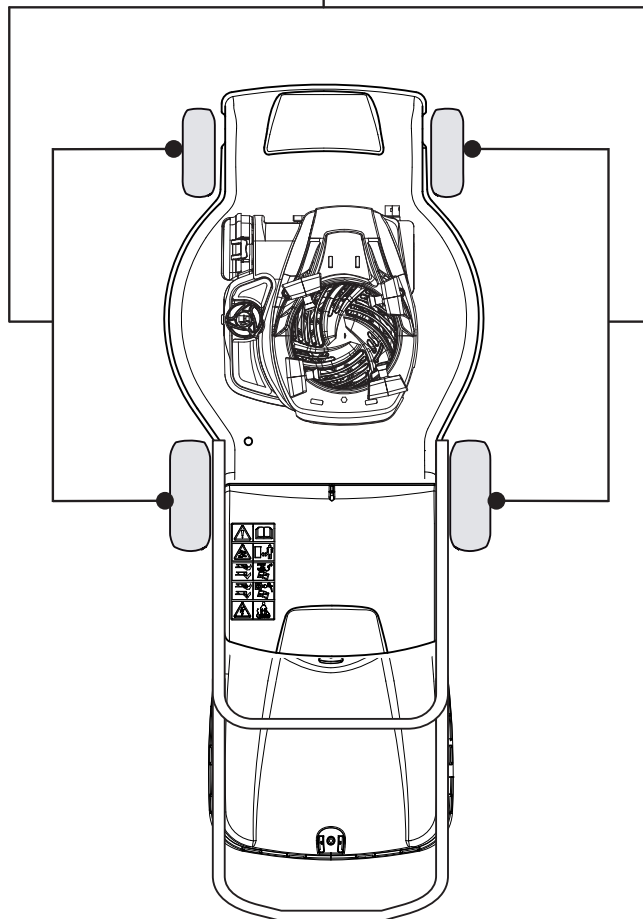

NT 534 TR BBC - TRQ BBC

WBH Petrol Steel Handle, Upper Part

Issue 10 - 2015

Fig.	Quantity	Part No	Description	Notes
1	1	381006836/0	Handle, Upper Part	
2	1	122430313/0	Guide Spring	
3	1	112521330/0	Washer	
4	1	112154510/0	Nut	
5	1	118390020/0	Conduit Clip Caproeurope	
6	1	381030060/0	Control Cable Ass.Y	
8	2	122041966/0	Bushing	
9	1	181003332/1	Engine Cover Black	
10	1	381030092/1	Cable Rear Drive	
11	2	122041966/0	Bushing	
12	1	181003301/0	Drive Control Lever	
13	1	122291050/0	Handgrip Black	
14	1	112728688/0	Screw	
15	1	322545207/1	R Protection	
16	1	322545208/1	Plate	
17	1	322551640/0	Plate	
18	1	112727783/0	Screw	

NT 534 TR BBC - TRQ BBC

WBH Petrol Steel Transmission

Issue 10 - 2015

Fig.	Quantity	Part No	Description	Notes
1	2	112608600/0	Seeger	
2	2	119216035/0	Bearing	
3	2	122753000/0	Pin	
5	1	181003076/1	Gear Box	
6	1	122601904/0	Pulley	
7	1	112645700/0	Elastic Pin	
8	1	122033283/0	Adjustment Rod	
9	1	135063902/0	Belt	
11	1	122041957/1	Bushing	
12	1	122450063/0	Spring	
13	1	322680009/0	Washer	
14	1	112154510/0	Nut	
15	1	122110230/0	Hub Cover	

DELTA Wheels - Ø 200

NTD Wheels - Ø 200

NT 534 TR BBC - TRQ BBC

WBH Petrol Steel Wheels and Hub Caps

Issue 10 - 2015

Fig.	Quantity	Part No	Description	Notes
1	4	381007483/1	Wheel	
2	8	119216035/0	Bearing	
3	4	381007416/2	Wheel	

DELTA Wheel (Pierced) - Ø 200

DELTA Wheel - Ø 200

NT 534 TR BBC - TRQ BBC

WBH Petrol Steel Wheels and Hub Caps

Issue 10 - 2015

Fig.	Quantity	Part No	Description	Notes
1	2	381007477/0	Wheel	
2	8	119216035/0	Bearing	
3	2	322110640/0	Hub Cap Grey	
4	2	381007483/1	Wheel	