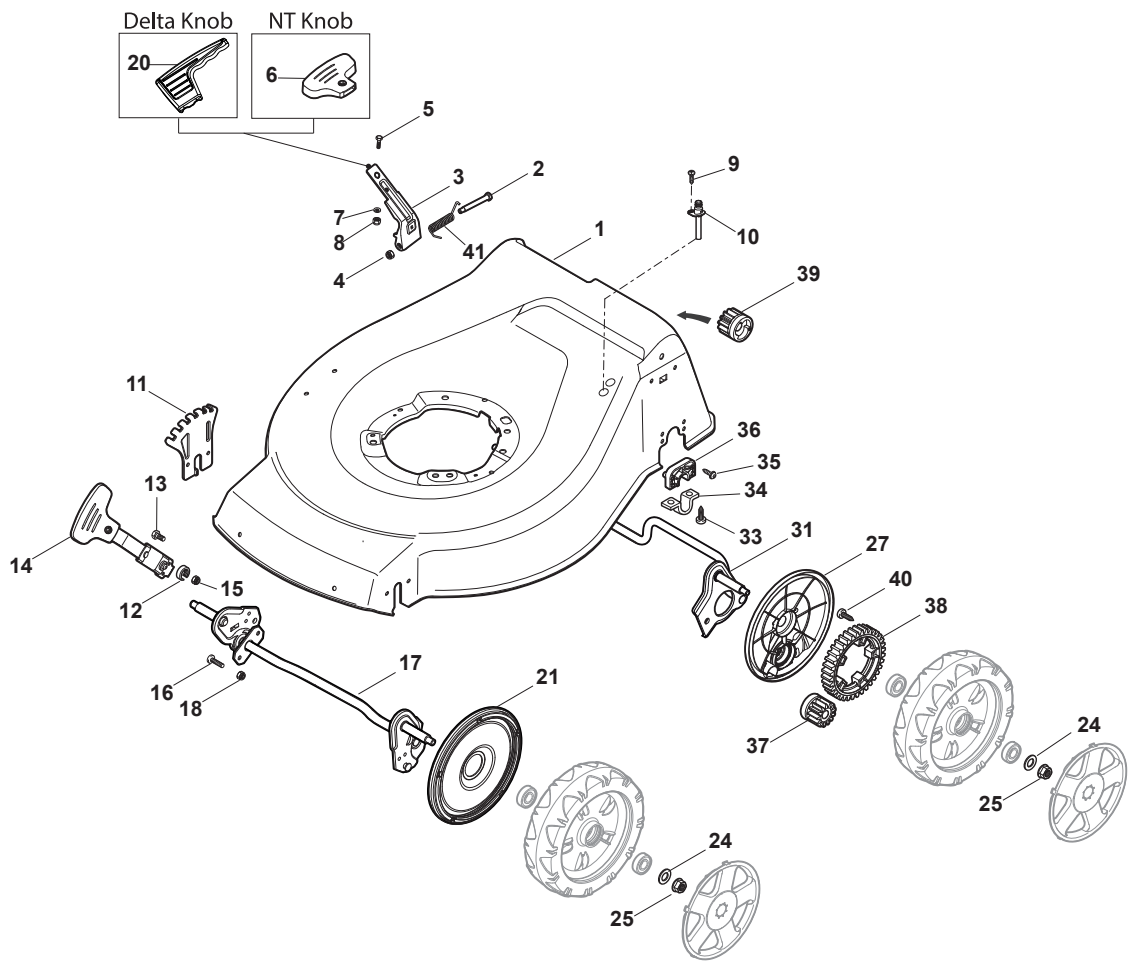

THIS INFORMATION IS NOT INTENDED FOR SALE OR RESALE, AND THIS NOTICE MUST REMAIN ON ALL COPIES.

Fig.	Quantity	Part No	Description	Notes
20	1	322394522/0	Knob	Delta Knob
1	1	381004540/0	Red Deck	
1	1	381004542/0	Red Deck	Side Discharge
1	1	381004590/0	Yellow Deck	
1	1	381004732/0	Grey Deck	Side Discharge
2	1	122534131/0	Pin	
3	1	322322851/0	Lever, Height Adjustment	
4	1	112154510/0	Nut	
5	1	112788512/0	Screw	
6	1	322394503/0	Knob	NT Knob
7	1	112521310/0	Washer	
8	1	112150000/0	Nut	
9	1	112728450/0	Screw	
10	1	322034002/0	Washing Connection	
11	1	322735587/0	Sector, Height Adjustment	
12	2	122171002/0	Spacer	
13	2	112789000/0	Screw	
14	1	381003351/0	Wheels Adjusting Lever	
15	2	112154330/0	Nut	
16	4	112727803/0	Screw	
17	1	381002885/1	Front Wheel Axle	
18	4	112154510/0	Nut	
21	2	322600145/0	Protection, Wheel	
24	4	112521350/0	Washer	
25	4	112155000/0	Nut	
27	2	322600207/0	Protection, Wheel	
31	1	381302827/0	Rear Wheel Axle	
33	4	112728697/0	Screw	
34	2	322545152/0	Plate	
35	4	112728697/0	Screw	
36	2	322785304/1	Support	
37	1	122570120/1	Pinion Left	
38	2	322120114/0	Wheels Crown	
39	1	122570110/1	Pinion Right	
40	6	112728706/0	Screw	
41	1	122446192/0	Spring	

NT 534 TR BBC - TRQ BBC

WBH Petrol Steel Ejection-Guard

Issue 10 - 2015

Fig.	Quantity	Part No	Description	Notes
1	1	322108295/1	Side Ejection Conveyor	
2	1	322600313/0	Ejection Guard	
3	2	112727803/0	Screw	
4	1	322806639/0	Fulcrum Pin	
5	2	112154510/0	Nut	
6	2	118203853/0	Screw	
7	1	122450456/0	Spring	
8	1	122517869/1	Pin	
9	2	112604896/0	Crown Fastener	

NT 534 TR BBC - TRQ BBC

WBH Petrol Steel Transmission

Issue 10 - 2015

Fig.	Quantity	Part No	Description	Notes
1	2	112608600/0	Seeger	
2	2	119216035/0	Bearing	
3	2	122753000/0	Pin	
5	1	181003076/1	Gear Box	
6	1	122601904/0	Pulley	
7	1	112645700/0	Elastic Pin	
8	1	122033283/0	Adjustment Rod	
9	1	135063902/0	Belt	
11	1	122041957/1	Bushing	
12	1	122450063/0	Spring	
13	1	322680009/0	Washer	
14	1	112154510/0	Nut	
15	1	122110230/0	Hub Cover	