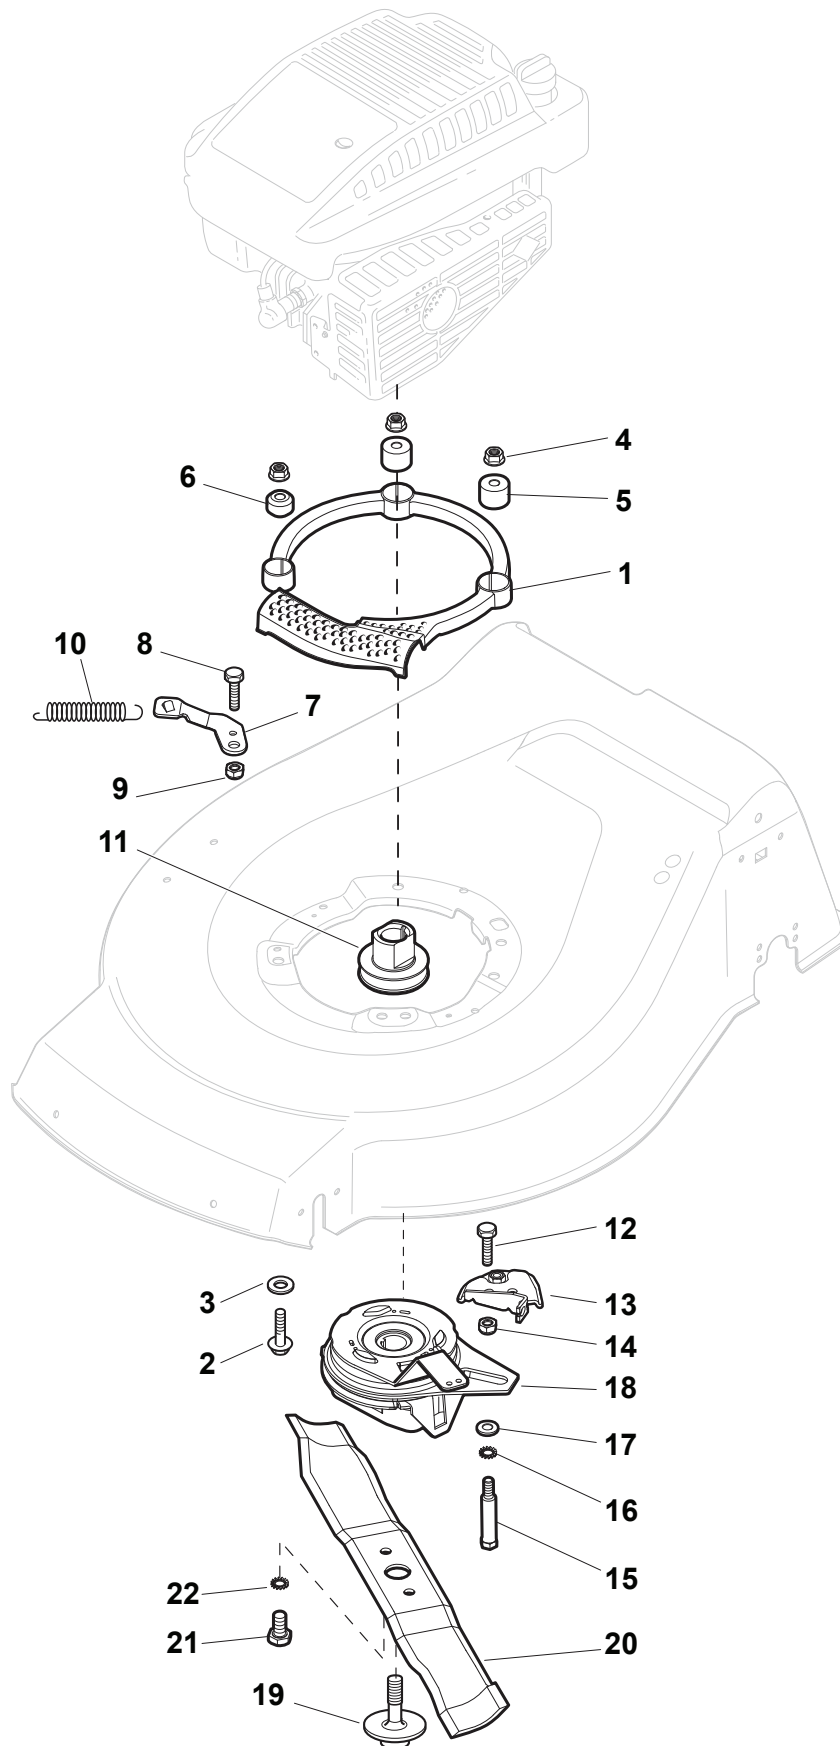

NT 534 TR BBC - TRQ BBC

WBH Petrol Steel Transmission

Issue 10 - 2015

Fig.	Quantity	Part No	Description	Notes
1	2	112608600/0	Seeger	
2	2	119216035/0	Bearing	
3	2	122753000/0	Pin	
5	1	181003076/1	Gear Box	
6	1	122601904/0	Pulley	
7	1	112645700/0	Elastic Pin	
8	1	122033283/0	Adjustment Rod	
9	1	135063902/0	Belt	
11	1	122041957/1	Bushing	
12	1	122450063/0	Spring	
13	1	322680009/0	Washer	
14	1	112154510/0	Nut	
15	1	122110230/0	Hub Cover	

DELTA Wheels - Ø 200

NTD Wheels - Ø 200

NT 534 TR BBC - TRQ BBC

WBH Petrol Steel Wheels and Hub Caps

Issue 10 - 2015

Fig.	Quantity	Part No	Description	Notes
1	4	381007483/1	Wheel	
2	8	119216035/0	Bearing	
3	4	381007416/2	Wheel	

DELTA Wheel (Pierced) - Ø 200

DELTA Wheel - Ø 200

NT 534 TR BBC - TRQ BBC

WBH Petrol Steel Wheels and Hub Caps

Issue 10 - 2015

Fig.	Quantity	Part No	Description	Notes
1	2	381007477/0	Wheel	
2	8	119216035/0	Bearing	
3	2	322110640/0	Hub Cap Grey	
4	2	381007483/1	Wheel	

NT 534 TR BBC - TRQ BBC

WBH Petrol Steel Blade BBC

Issue 10 - 2015

Fig.	Quantity	Part No	Description	Notes
1	1	322170963/0	Chassis Protection	
2	2	112691700/0	Screw	for B&S and GGP Engines
2	3	112691700/0	Screw	for HONDA Engines
2	1	112692050/0	Screw	for B&S and GGP Engines
3	3	112521350/0	Washer	
4	3	112154210/0	Nut	
5	2	122170835/0	Spacer	
6	1	122170836/1	Spacer	
7	1	322551671/0	Plate	
8	1	112791200/1	Screw	
9	1	112154510/0	Nut	
10	1	122446188/0	Spring	
11	1	122601922/0	Pulley, Crankshaft Ø 22.2	for B&S and GGP Engines
11	1	122601923/0	Pulley, Crankshaft Ø 25	for HONDA Engines
12	2	112791200/1	Screw	
13	1	381545335/0	Pivot Plate	
14	2	112154510/0	Nut	
15	1	122534127/0	Stake	
16	1	112540060/0	Washer	
17	1	122671653/0	Washer	
18	1	118399051/0	Blade Brake Clutch	
19	1	112735460/0	Screw	
20	1	181004382/0	Mulching Blade	
21	2	112540060/0	Washer	
22	2	112794110/0	Screw	