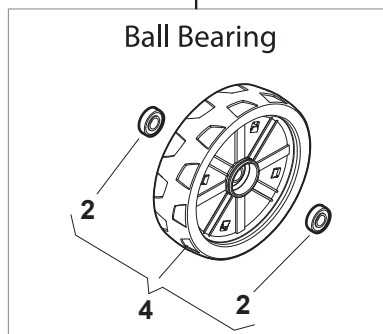

NT 534 TR BBC - TRQ BBC

WBH Petrol Steel Transmission

Issue 10 - 2015

Fig.	Quantity	Part No	Description	Notes
1	2	112608600/0	Seeger	
2	2	119216035/0	Bearing	
3	2	122753000/0	Pin	
5	1	181003076/1	Gear Box	
6	1	122601904/0	Pulley	
7	1	112645700/0	Elastic Pin	
8	1	122033283/0	Adjustment Rod	
9	1	135063902/0	Belt	
11	1	122041957/1	Bushing	
12	1	122450063/0	Spring	
13	1	322680009/0	Washer	
14	1	112154510/0	Nut	
15	1	122110230/0	Hub Cover	

DELTA Wheels - Ø 200

NTD Wheels - Ø 200

NT 534 TR BBC - TRQ BBC

WBH Petrol Steel Wheels and Hub Caps

Issue 10 - 2015

Fig.	Quantity	Part No	Description	Notes
1	4	381007483/1	Wheel	
2	8	119216035/0	Bearing	
3	4	381007416/2	Wheel	

DELTA Wheel (Pierced) - Ø 200

DELTA Wheel - Ø 200

NT 534 TR BBC - TRQ BBC

WBH Petrol Steel Wheels and Hub Caps

Issue 10 - 2015

Fig.	Quantity	Part No	Description	Notes
1	2	381007477/0	Wheel	
2	8	119216035/0	Bearing	
3	2	322110640/0	Hub Cap Grey	
4	2	381007483/1	Wheel	