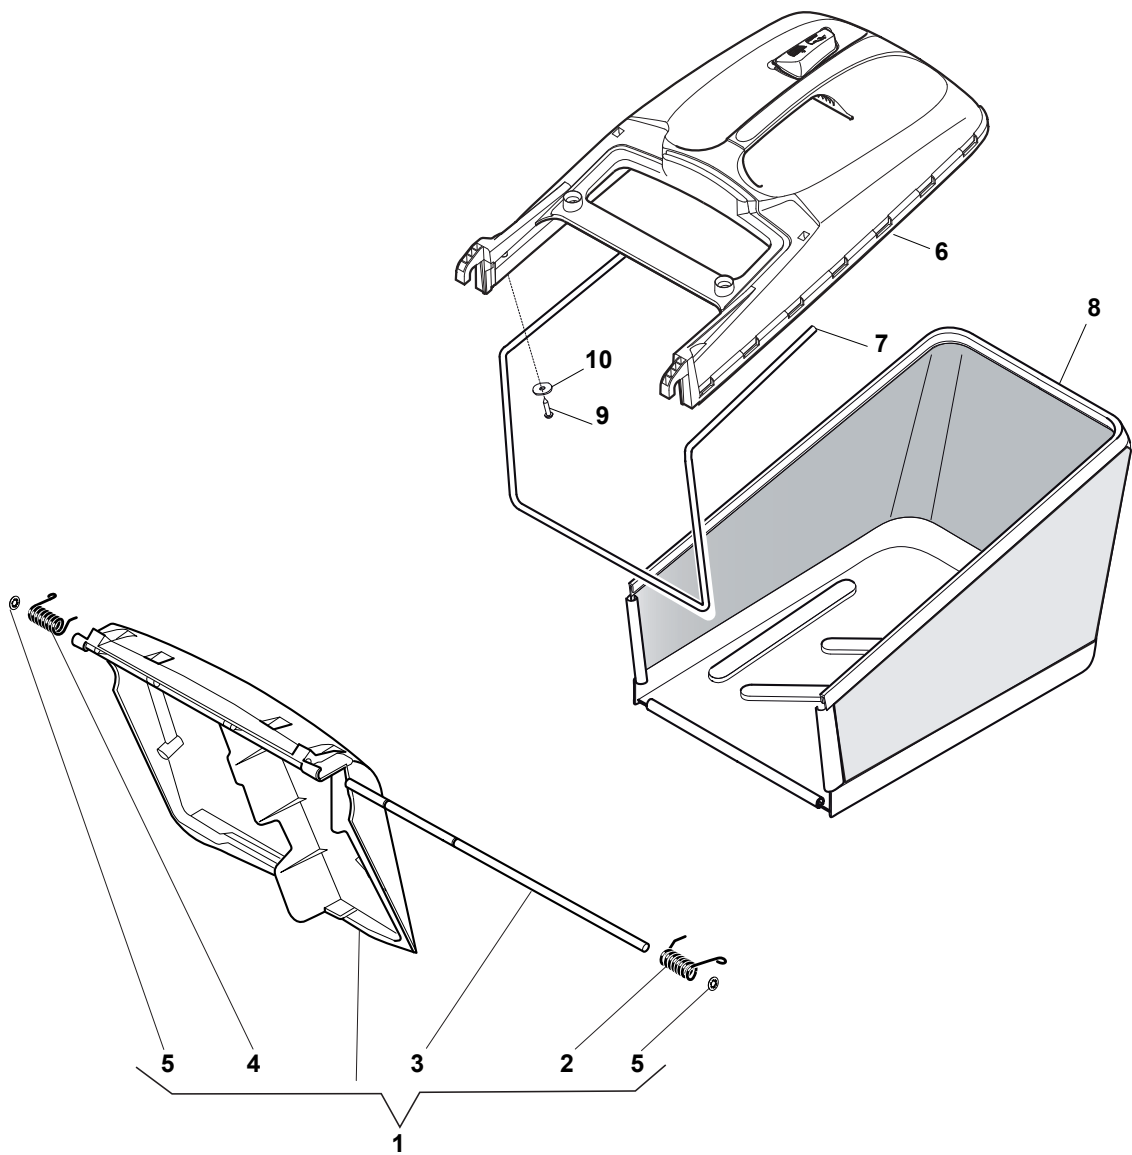

NT 534 TR BBC - TRQ BBC

WBH Petrol Steel Grass-Catcher

Issue 10 - 2015

Fig.	Quantity	Part No	Description	Notes
1	1	381008081/2	Stone Guard, Black	Black
1	1	381008098/1	Stone Guard, White	White
1	1	381008082/2	Stone Guard, Yellow	Yellow
2	1	122450466/0	Left Spring	
3	1	122517882/0	Pin	
4	1	122450465/0	Right Spring	
5	2	112604899/0	Crown Fastener	
6	1	381486008/0	Grass-Box, Upper Part	Black
6	1	381486030/0	Grass-Box, Upper Part	Grey
6	1	381486012/0	Grass-Box, Upper Part	Yellow
7	1	122608525/1	Stiffening Lower	
8	1	181002211/0	Box, Fabric	
9	2	112728680/0	Screw	
10	2	112523050/0	Washer