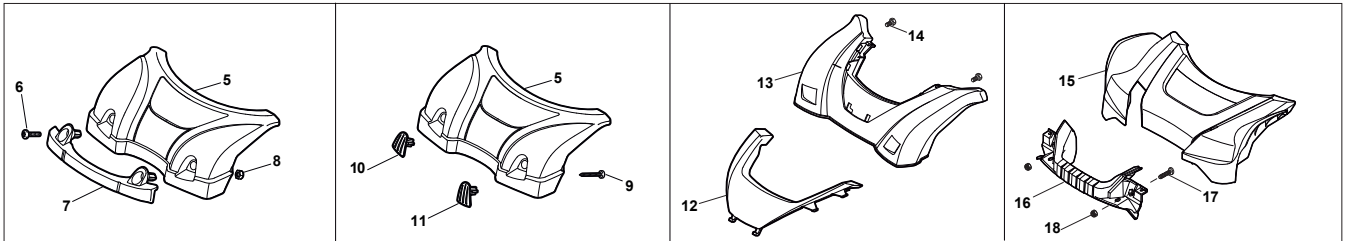

NT 534 TR BBC - TRQ BBC

WBH Petrol Steel Mask

Issue 10 - 2015

Fig.	Quantity	Part No	Description	Notes
1	1	322500103/0	Front Combi	
2	2	112523000/1	Washer	
3	2	112728124/0	Screw	
5	1	322226145/0	Mask, Red	
5	1	322226146/0	Mask, Yellow	with Stiga Logo
5	1	322226152/0	Mask, Black	with Stiga Logo
5	1	322226154/0	Mask, Black	
6	2	112727799/0	Screw	
7	1	322393638/0	Handlegrip Black	
7	1	322393639/0	Handle, Grey	
7	1	322393640/0	Handle, Yellow	
8	2	112154510/0	Nut	
9	2	112728697/0	Screw	
10	1	322820082/0	Cap	
11	1	322820083/0	Cap	
12	1	322226167/0	Front Plate	
13	1	322226166/0	Mask, Black	
14	2	112728300/0	Screw	
15	1	322226158/0	Mask, Black	
16	1	322393642/0	Bumper Handle	
17	2	112727799/0	Screw	
18	2	112154510/0	Nut