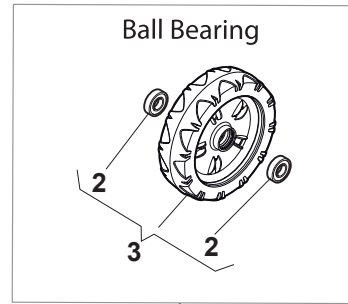

NTD Wheels - Ø 200