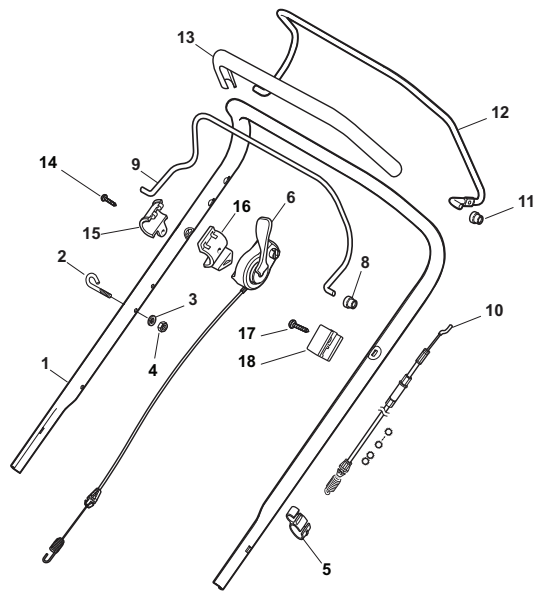

NT 534 W TR BBC - W TRQ BBC

WBH Petrol Steel Handle, Upper Part

Issue 10 - 2015

Fig.	Quantity	Part No	Description	Notes
1	1	381006836/0	Handle, Upper Part	
2	1	122430313/0	Guide Spring	
3	1	112521330/0	Washer	
4	1	112154510/0	Nut	
5	1	118390020/0	Conduit Clip Caproeuope	
6	1	381030060/0	Control Cable Ass.Y	
8	2	122041966/0	Bushing	
9	1	181003332/1	Engine Cover Black	
10	1	381030092/1	Cable Rear Drive	
11	2	122041966/0	Bushing	
12	1	181003301/0	Drive Control Lever	
13	1	122291050/0	Handgrip Black	
14	1	112728688/0	Screw	
15	1	322545207/1	R Protection	
16	1	322545208/1	Plate	
17	1	322551640/0	Plate	
18	1	112727783/0	Screw