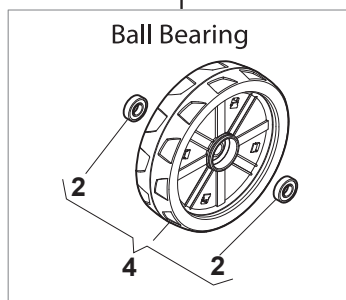

DELTA Wheels - Ø 280