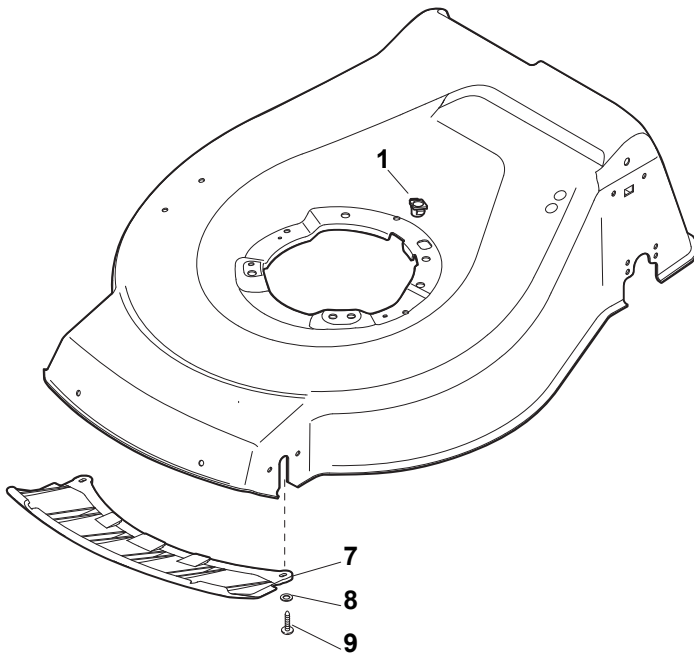

KIT MULCHING