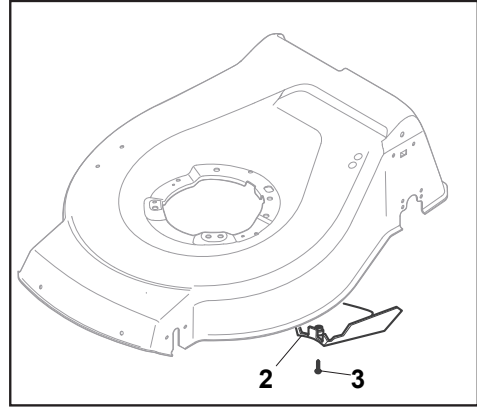

CARTER STANDARD (No Mulching)