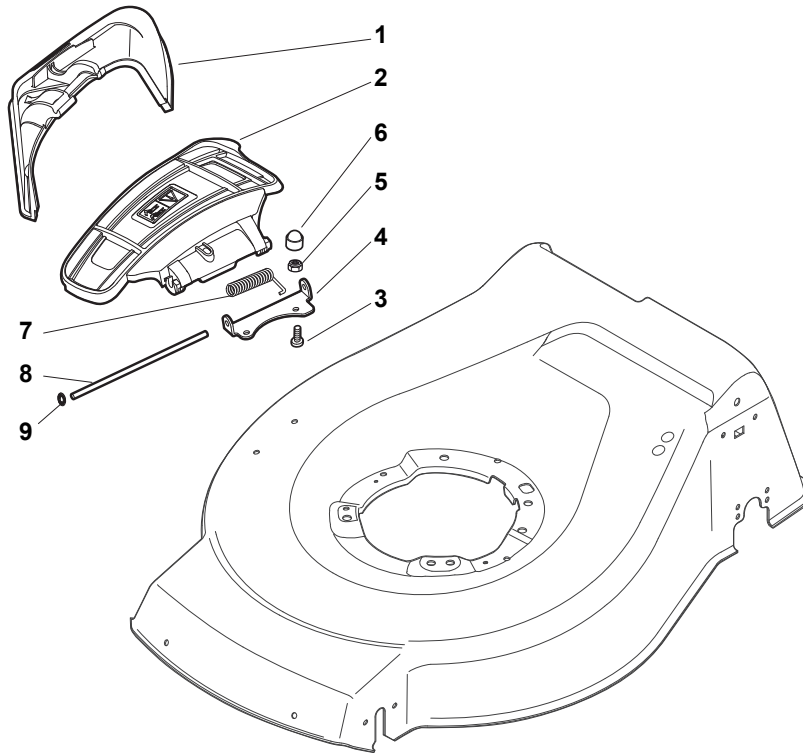

# Parts Catalogue

for model  
**NT 534 W TR BBC - W TRQ BBC**

- Use GLOBAL GARDEN PRODUCT Genuine Spare Parts specified in the parts list for repair and/or replacement.
- The contents described in the parts list may change due to improvement.
- The drawings of the spare parts are only indicative and might not represent the part in question exactly.
- The indications "right" - "left" - "front" - "rear" refer to the position of the operator when using the machine.
- When placing orders of parts for repair and/or replacement, make sure that the illustrated parts list is the one applying to the machine's year of manufacture, as shown on the identification plate attached to the machine.

# NT 534 W TR BBC - W TRQ BBC

WBH Petrol Steel Deck And Height Adjusting

Issue 10 - 2015

Fig.	Quantity	Part No	Description	Notes
20	1	322394522/0	Knob	Delta Knob
1	1	381004540/0	Red Deck	
1	1	381004542/0	Red Deck	Side Discharge
1	1	381004590/0	Yellow Deck	
1	1	381004732/0	Grey Deck	Side Discharge
2	1	122534131/0	Pin	
3	1	381003398/0	Lever, Height Adjustment	
4	1	112154510/0	Nut	
5	1	112788512/0	Screw	
6	1	322394503/0	Knob	NT Knob
7	1	112521310/0	Washer	
8	1	112150000/0	Nut	
9	1	112728450/0	Screw	
10	1	322034002/0	Washing Connection	
11	1	322735589/0	Sector, Height Adjustment	
12	2	122171002/0	Spacer	
13	2	112789000/0	Screw	
14	1	381003351/0	Wheels Adjusting Lever	
15	2	112154330/0	Nut	
16	4	112727803/0	Screw	
17	1	381002885/1	Front Wheel Axle	
18	4	112154510/0	Nut	
21	2	322600145/0	Protection, Wheel	
24	4	112521350/0	Washer	
25	4	112155000/0	Nut	
27	2	322600208/0	Protection, Wheel	
31	1	381302835/1	Axle, Rear Wheels	
32	1	122450460/0	Spring	
33	4	112728697/0	Screw	
34	2	322545152/0	Plate	
35	4	112728697/0	Screw	
36	2	322785304/1	Support	
37	1	122570134/0	Left Pinion	
38	2	322120115/0	Wheels Crown	
39	6	112728706/0	Screw	
40	1	122570133/0	Right Pinion	
41	1	122446192/0	Spring	