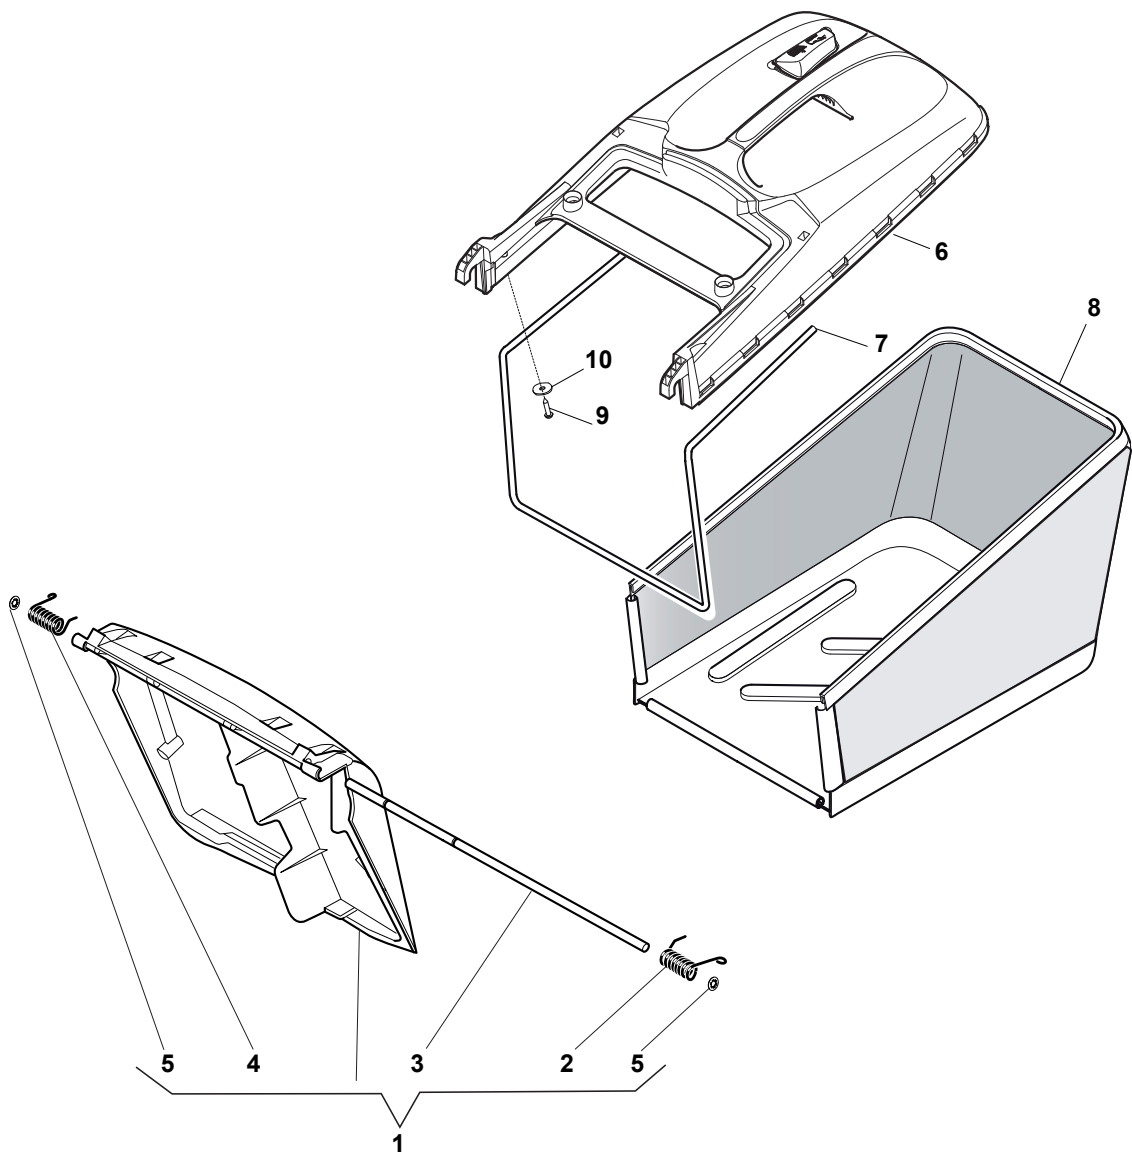

NT 534 W TR BBC - W TRQ BBC

WBH Petrol Steel Grass-Catcher

Issue 10 - 2015

Fig.	Quantity	Part No	Description	Notes
1	1	381008081/2	Stone Guard, Black	Black
1	1	381008098/1	Stone Guard, White	White
1	1	381008082/2	Stone Guard, Yellow	Yellow
2	1	122450466/0	Left Spring	
3	1	122517882/0	Pin	
4	1	122450465/0	Right Spring	
5	2	112604899/0	Crown Fastener	
6	1	381486008/0	Grass-Box, Upper Part	Black
6	1	381486030/0	Grass-Box, Upper Part	Grey
6	1	381486012/0	Grass-Box, Upper Part	Yellow
7	1	122608525/1	Stiffening Lower	
8	1	181002211/0	Box, Fabric	
9	2	112728680/0	Screw	
10	2	112523050/0	Washer