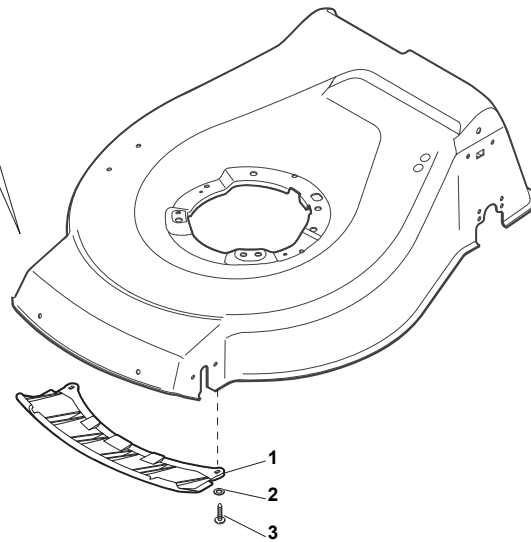

# NT 534 W TR BBC - W TRQ BBC

WBH Petrol Steel Deck And Height Adjusting

Issue 10 - 2015

Fig.	Quantity	Part No	Description	Notes
20	1	322394522/0	Knob	Delta Knob
1	1	381004540/0	Red Deck	
1	1	381004542/0	Red Deck	Side Discharge
1	1	381004590/0	Yellow Deck	
1	1	381004732/0	Grey Deck	Side Discharge
2	1	122534131/0	Pin	
3	1	381003398/0	Lever, Height Adjustment	
4	1	112154510/0	Nut	
5	1	112788512/0	Screw	
6	1	322394503/0	Knob	NT Knob
7	1	112521310/0	Washer	
8	1	112150000/0	Nut	
9	1	112728450/0	Screw	
10	1	322034002/0	Washing Connection	
11	1	322735589/0	Sector, Height Adjustment	
12	2	122171002/0	Spacer	
13	2	112789000/0	Screw	
14	1	381003351/0	Wheels Adjusting Lever	
15	2	112154330/0	Nut	
16	4	112727803/0	Screw	
17	1	381002885/1	Front Wheel Axle	
18	4	112154510/0	Nut	
21	2	322600145/0	Protection, Wheel	
24	4	112521350/0	Washer	
25	4	112155000/0	Nut	
27	2	322600208/0	Protection, Wheel	
31	1	381302835/1	Axle, Rear Wheels	
32	1	122450460/0	Spring	
33	4	112728697/0	Screw	
34	2	322545152/0	Plate	
35	4	112728697/0	Screw	
36	2	322785304/1	Support	
37	1	122570134/0	Left Pinion	
38	2	322120115/0	Wheels Crown	
39	6	112728706/0	Screw	
40	1	122570133/0	Right Pinion	
41	1	122446192/0	Spring	

# NT 534 W TR BBC - W TRQ BBC

WBH Petrol Steel Ejection-Guard

Issue 10 - 2015

Fig.	Quantity	Part No	Description	Notes
1	1	322108295/1	Side Ejection Conveyor	
2	1	322600313/0	Ejection Guard	
3	2	112727803/0	Screw	
4	1	322806639/0	Fulcrum Pin	
5	2	112154510/0	Nut	
6	2	118203853/0	Screw	
7	1	122450456/0	Spring	
8	1	122517869/1	Pin	
9	2	112604896/0	Crown Fastener	