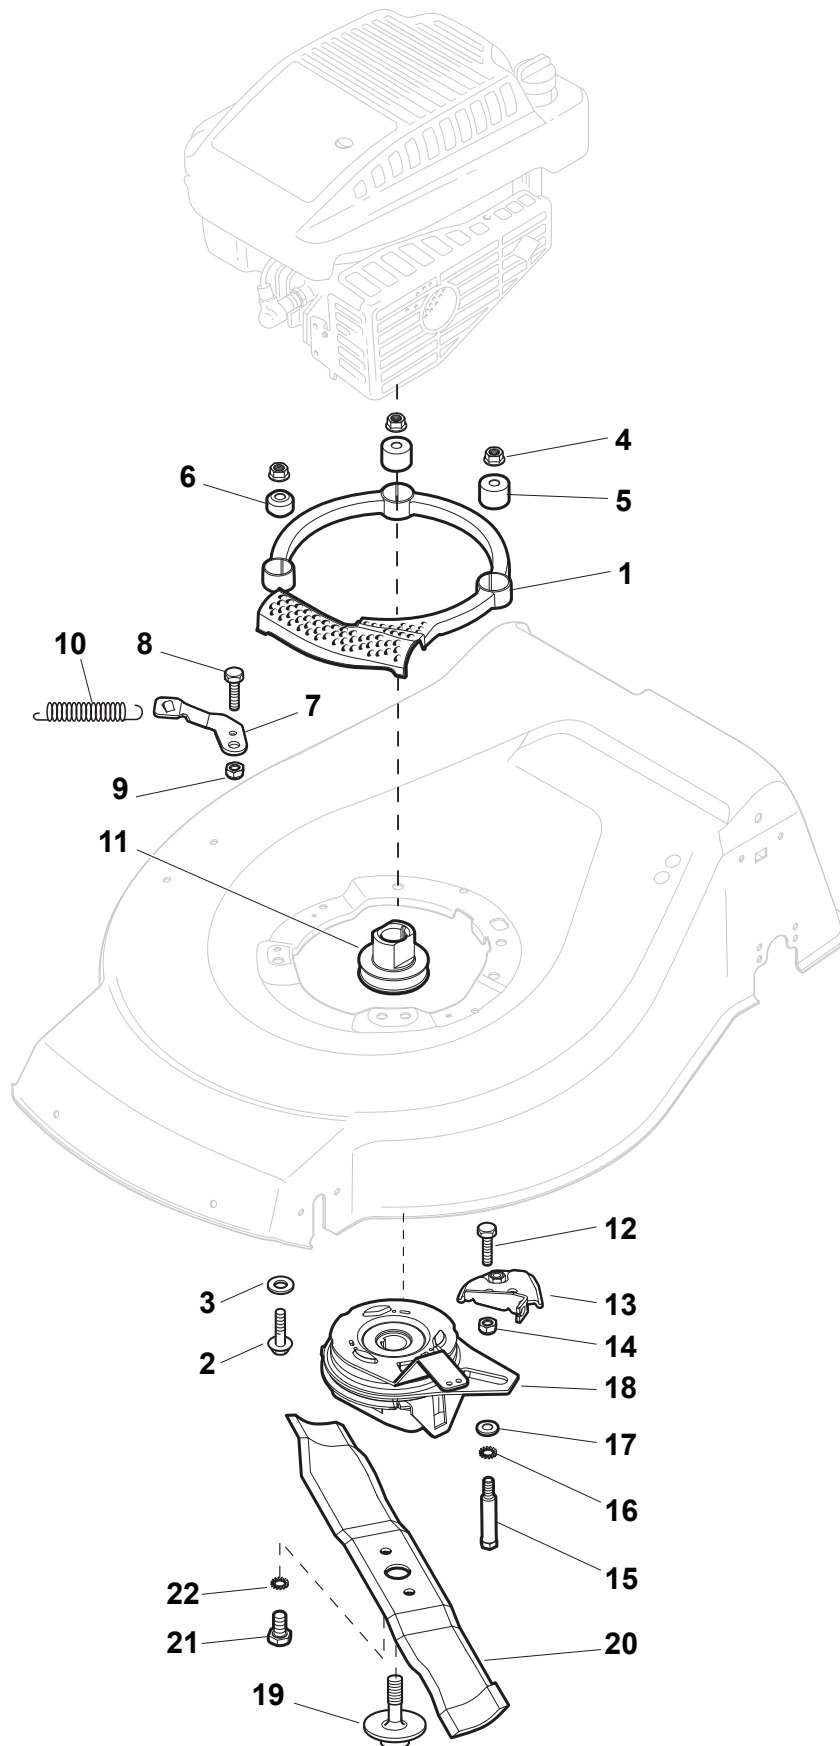

NT 534 W TR BBC - W TRQ BBC

WBH Petrol Steel Blade BBC

Issue 10 - 2015

Fig.	Quantity	Part No	Description	Notes
1	1	322170963/0	Chassis Protection	
2	2	112691700/0	Screw	for B&S and GGP Engines
2	3	112691700/0	Screw	for HONDA Engines
2	1	112692050/0	Screw	for B&S and GGP Engines
3	3	112521350/0	Washer	
4	3	112154210/0	Nut	
5	2	122170835/0	Spacer	
6	1	122170836/1	Spacer	
7	1	322551671/0	Plate	
8	1	112791200/1	Screw	
9	1	112154510/0	Nut	
10	1	122446188/0	Spring	
11	1	122601922/0	Pulley, Crankshaft Ø 22.2	for B&S and GGP Engines
11	1	122601923/0	Pulley, Crankshaft Ø 25	for HONDA Engines
12	2	112791200/1	Screw	
13	1	381545335/0	Pivot Plate	
14	2	112154510/0	Nut	
15	1	122534127/0	Stake	
16	1	112540060/0	Washer	
17	1	122671653/0	Washer	
18	1	118399051/0	Blade Brake Clutch	
19	1	112735460/0	Screw	
20	1	181004382/0	Mulching Blade	
21	2	112540060/0	Washer	
22	2	112794110/0	Screw