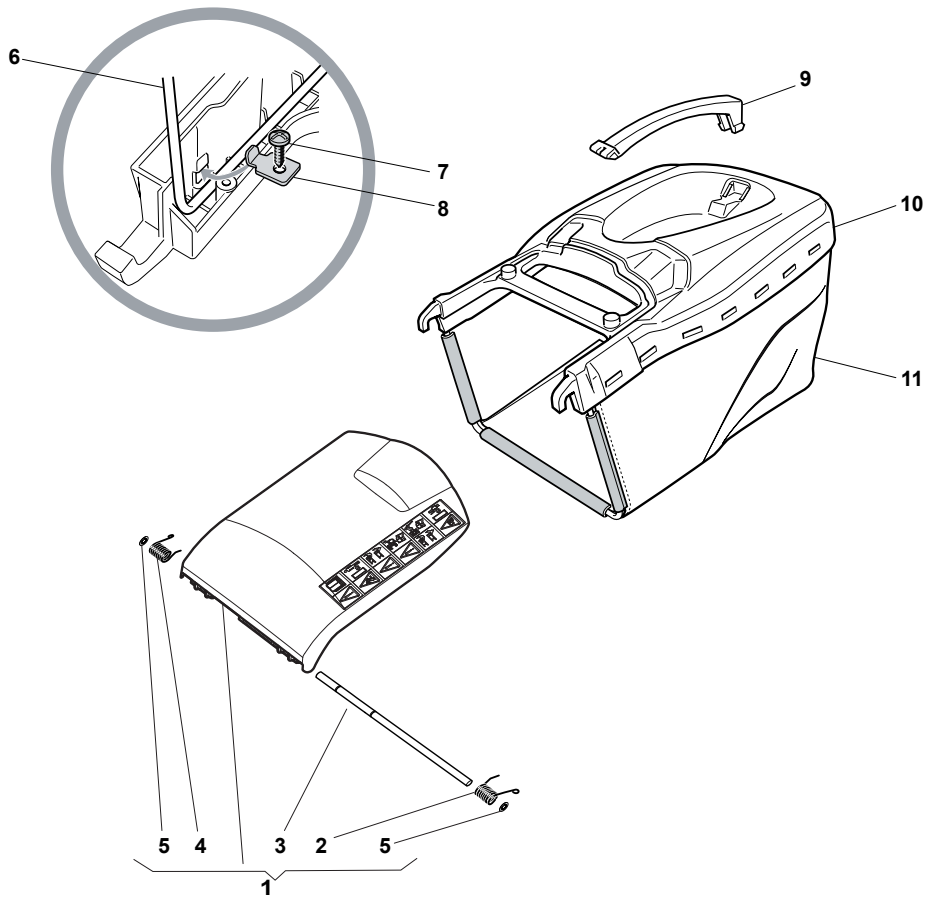

NT 534 W TR BBC - W TRQ BBC

WBH Petrol Steel Grass-Catcher - Delta Bag

Issue 10 - 2015

Fig.	Quantity	Part No	Description	Notes
1	1	381008129/0	Stone Guard, Yellow	Yellow
1	1	381008128/0	Stone Guard, Black	Black
2	1	122450466/0	Left Spring	
3	1	122517882/0	Pin	
4	1	122450465/0	Right Spring	
5	2	112604899/0	Crown Fastener	
6	1	122608505/0	Stiffening	
7	2	112728680/0	Screw	
8	2	322545159/0	Plate	
9	1	322393657/0	Handle	Black
9	1	322393721/0	Handle	Grey
10	1	381486009/0	Grass-Box, Upper	Black
10	1	381486031/0	Grass-Box, Upper	Grey
11	1	181002345/0	Box, Fabric