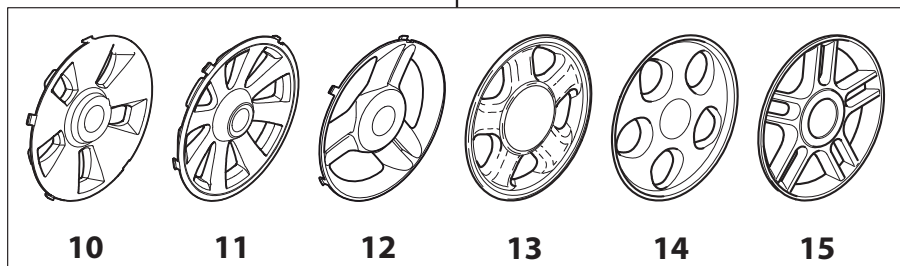

NT 534 W TR BBC - W TRQ BBC

WBH Petrol Steel Wheelcaps

Issue 10 - 2015

Fig.	Quantity	Part No	Description	Notes
1	2	322110643/0	Hub Cap Grey	
2	2	322110645/0	Hub Cap Grey	
2	2	322110649/0	Hub Cap Yellow	
3	2	322110687/0	Hub Cap Grey	
4	2	322110382/0	Hub Cap Grey	
5	2	322110416/0	Hub Cap Grey	
6	2	322110492/0	Hub Cap Grey	
10	2	322110644/0	Hub Cap Grey	
11	2	322110646/0	Hub Cap Grey	
11	2	322110650/0	Hub Cap Yellow	
12	2	322110641/0	Hub Cap Grey	
13	2	322110511/0	Hub Cap Grey	
14	2	322110417/0	Hub Cap Grey	
15	2	322110560/0	Hub Cap Grey