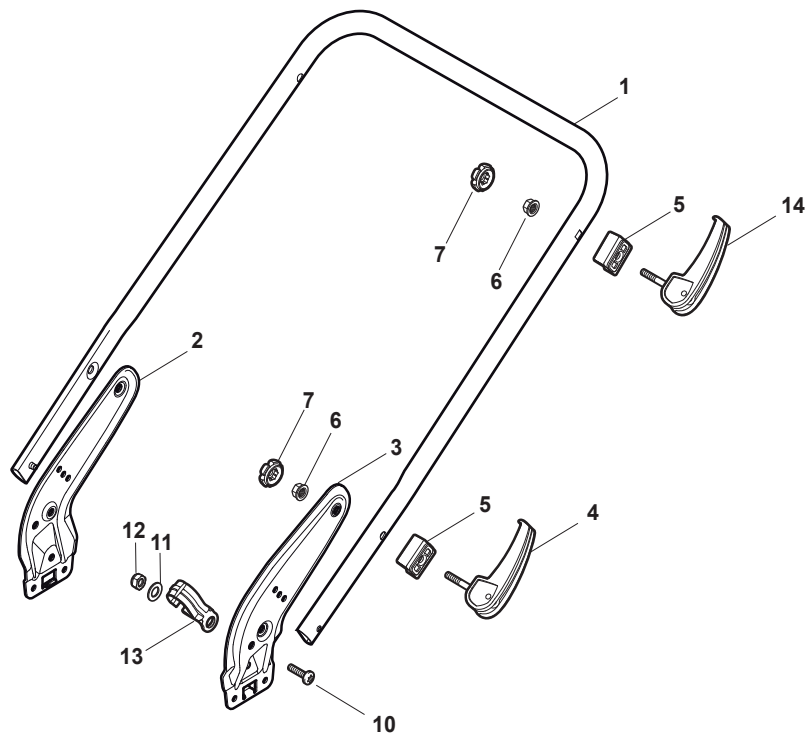

NT 534 W TR BBC - W TRQ BBC

WBH Petrol Steel Handle, Lower Part

Issue 10 - 2015

Fig.	Quantity	Part No	Description	Notes
1	1	381006719/0	Handle Lower Part	Black
1	1	381006720/0	Handle Lower Part	Grey
1	1	381007539/0	Handle, Lower Part Yellow	Yellow
2	1	381005149/0	Right Bracket	Black
2	1	381005185/0	Right Bracket	Stiga Grey
3	1	381005151/0	Left Bracket	Black
3	1	381005187/0	Left Bracket	Stiga Grey
4	4	381003253/0	Handle	
5	4	322680016/0	Washer	
6	4	122131750/0	Nut	
7	4	322399835/0	Knob	
10	2	112760605/0	Screw	
11	2	125038002/1	Bushing	
12	2	112155000/0	Nut	
13	1	322192156/0	Clip	
14	2	381103350/0	Handle