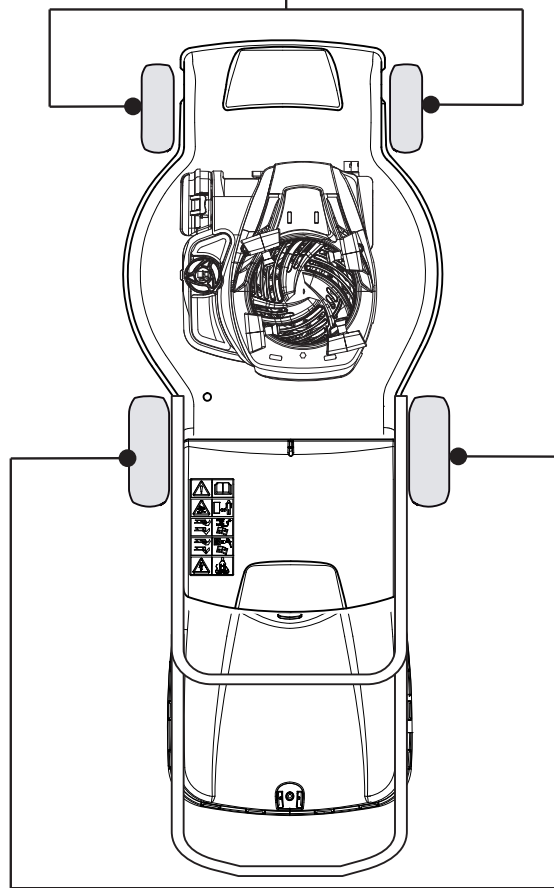

NT 534 W TR BBC - W TRQ BBC

WBH Petrol Steel Wheelcaps

Issue 10 - 2015

Fig.	Quantity	Part No	Description	Notes
1	2	322110643/0	Hub Cap Grey	
2	2	322110645/0	Hub Cap Grey	
2	2	322110649/0	Hub Cap Yellow	
3	2	322110687/0	Hub Cap Grey	
4	2	322110382/0	Hub Cap Grey	
5	2	322110416/0	Hub Cap Grey	
6	2	322110492/0	Hub Cap Grey	
10	2	322110644/0	Hub Cap Grey	
11	2	322110646/0	Hub Cap Grey	
11	2	322110650/0	Hub Cap Yellow	
12	2	322110641/0	Hub Cap Grey	
13	2	322110511/0	Hub Cap Grey	
14	2	322110417/0	Hub Cap Grey	
15	2	322110560/0	Hub Cap Grey