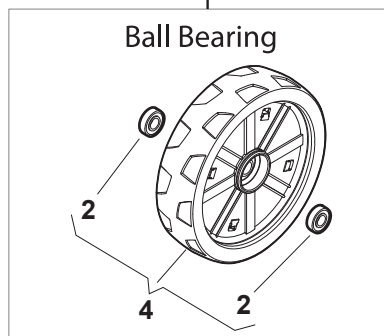

DELTA Wheel (Pierced) - Ø 200

DELTA Wheel - Ø 280

NT 534 W TR BBC - W TRQ BBC

WBH Petrol Steel   Wheels and Hub Caps

Issue 10 - 2015

Fig.	Quantity	Part No	Description	Notes
1	2	381007477/0	Wheel	
2	8	119216035/0	Bearing	
3	2	322110640/0	Hub Cap Grey	
4	2	381007478/1	Wheel