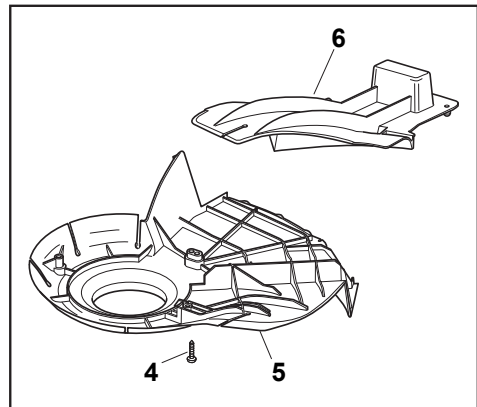

KIT MULCHING