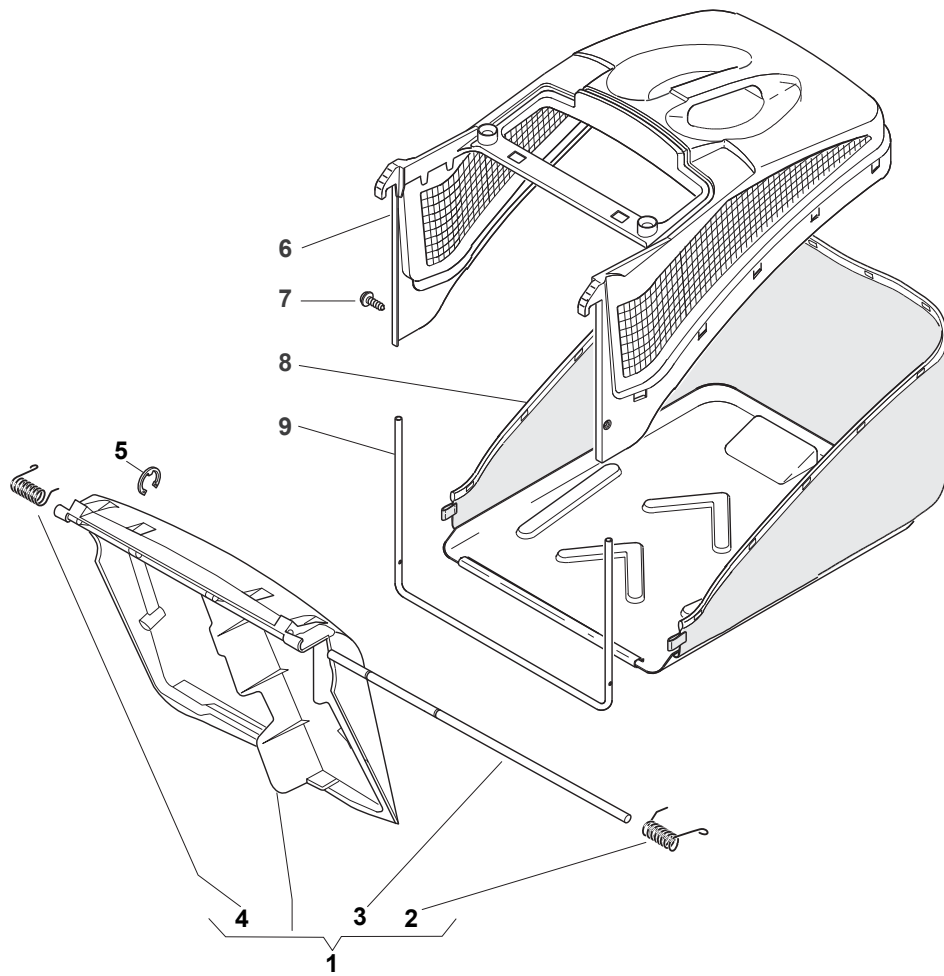

NT 534 W TR BBC - W TRQ BBC

WBH Petrol Steel Grass-Catcher

Issue 10 - 2015

Fig.	Quantity	Part No	Description	Notes
1	1	381008021/2	Stone Guard	Black
2	1	122450420/1	Left Protection Spring	
3	1	122517906/1	Fulcrum Pin	
4	1	122450410/1	Right Spring	
5	1	112000930/0	Benzing Ring	
6	1	122486093/0	Box, Upper Side	
7	2	112728445/0	Screw	
8	1	181002195/0	Box, Fabric	
9	1	122608523/0	Stiffening