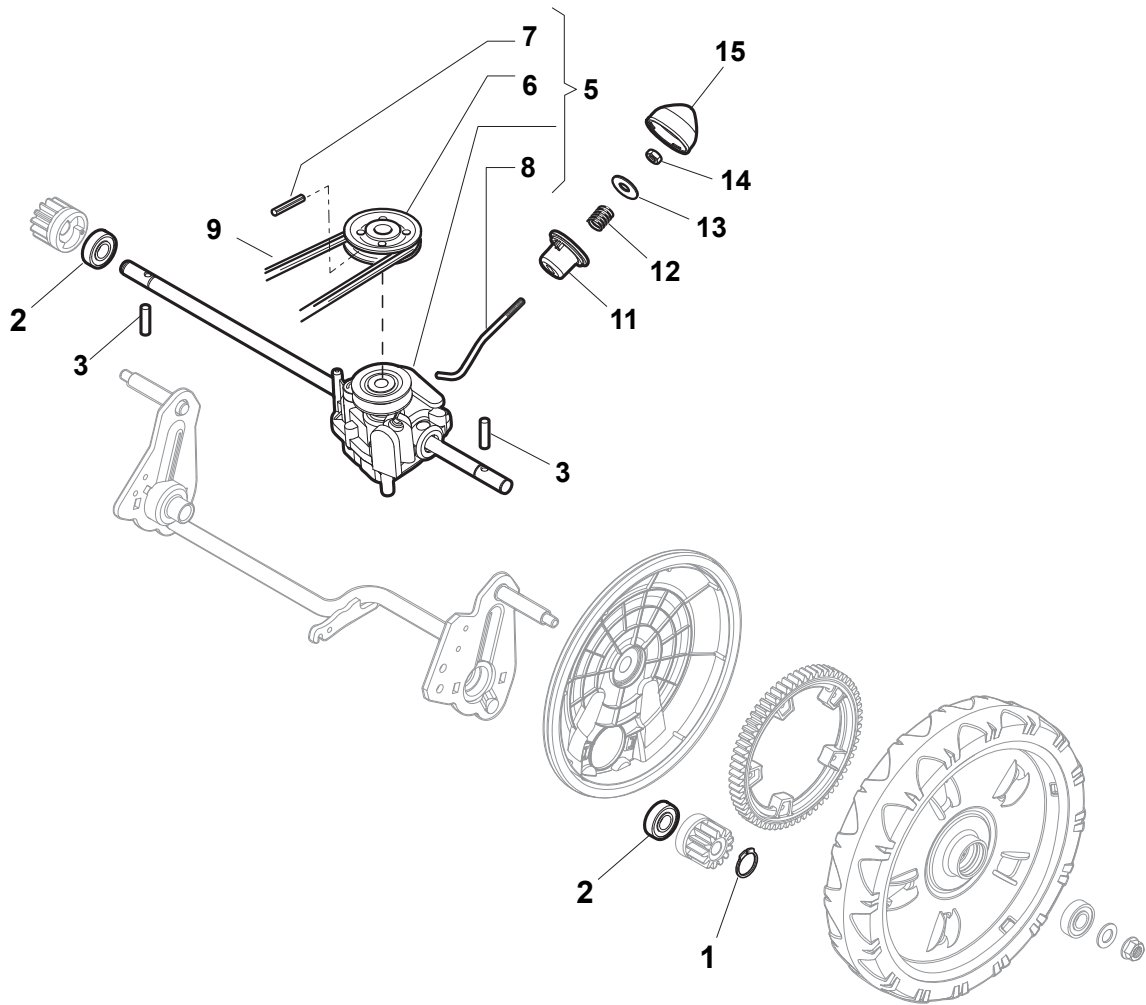

# NT 534 W TR BBC - W TRQ BBC

WBH Petrol Steel Handle, Upper Part

Issue 10 - 2015

Fig.	Quantity	Part No	Description	Notes
1	1	381006836/0	Handle, Upper Part	
2	1	122430313/0	Guide Spring	
3	1	112521330/0	Washer	
4	1	112154510/0	Nut	
5	1	118390020/0	Conduit Clip Caproeuope	
6	1	381030060/0	Control Cable Ass.Y	
8	2	122041966/0	Bushing	
9	1	181003332/1	Engine Cover Black	
10	1	381030092/1	Cable Rear Drive	
11	2	122041966/0	Bushing	
12	1	181003301/0	Drive Control Lever	
13	1	122291050/0	Handgrip Black	
14	1	112728688/0	Screw	
15	1	322545207/1	R Protection	
16	1	322545208/1	Plate	
17	1	322551640/0	Plate	
18	1	112727783/0	Screw	

# NT 534 W TR BBC - W TRQ BBC

WBH Petrol Steel Transmission

Issue 10 - 2015

Fig.	Quantity	Part No	Description	Notes
1	2	112608600/0	Seeger	
2	2	119216035/0	Bearing	
3	2	122753000/0	Pin	
5	1	181003076/1	Gear Box	
6	1	122601904/0	Pulley	
7	1	112645700/0	Elastic Pin	
8	1	122033283/0	Adjustment Rod	
9	1	135063902/0	Belt	
11	1	122041957/1	Bushing	
12	1	122450063/0	Spring	
13	1	322680009/0	Washer	
14	1	112154510/0	Nut	
15	1	122110230/0	Hub Cover	