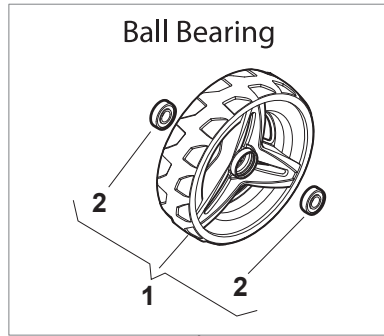

DELTA Wheel (Pierced) - Ø 200

DELTA Wheel - Ø 280

NT 534 W TR BBC - W TRQ BBC

WBH Petrol Steel   Wheels and Hub Caps

Issue 10 - 2015

Fig.	Quantity	Part No	Description	Notes
1	2	381007477/0	Wheel	
2	8	119216035/0	Bearing	
3	2	322110640/0	Hub Cap Grey	
4	2	381007478/1	Wheel