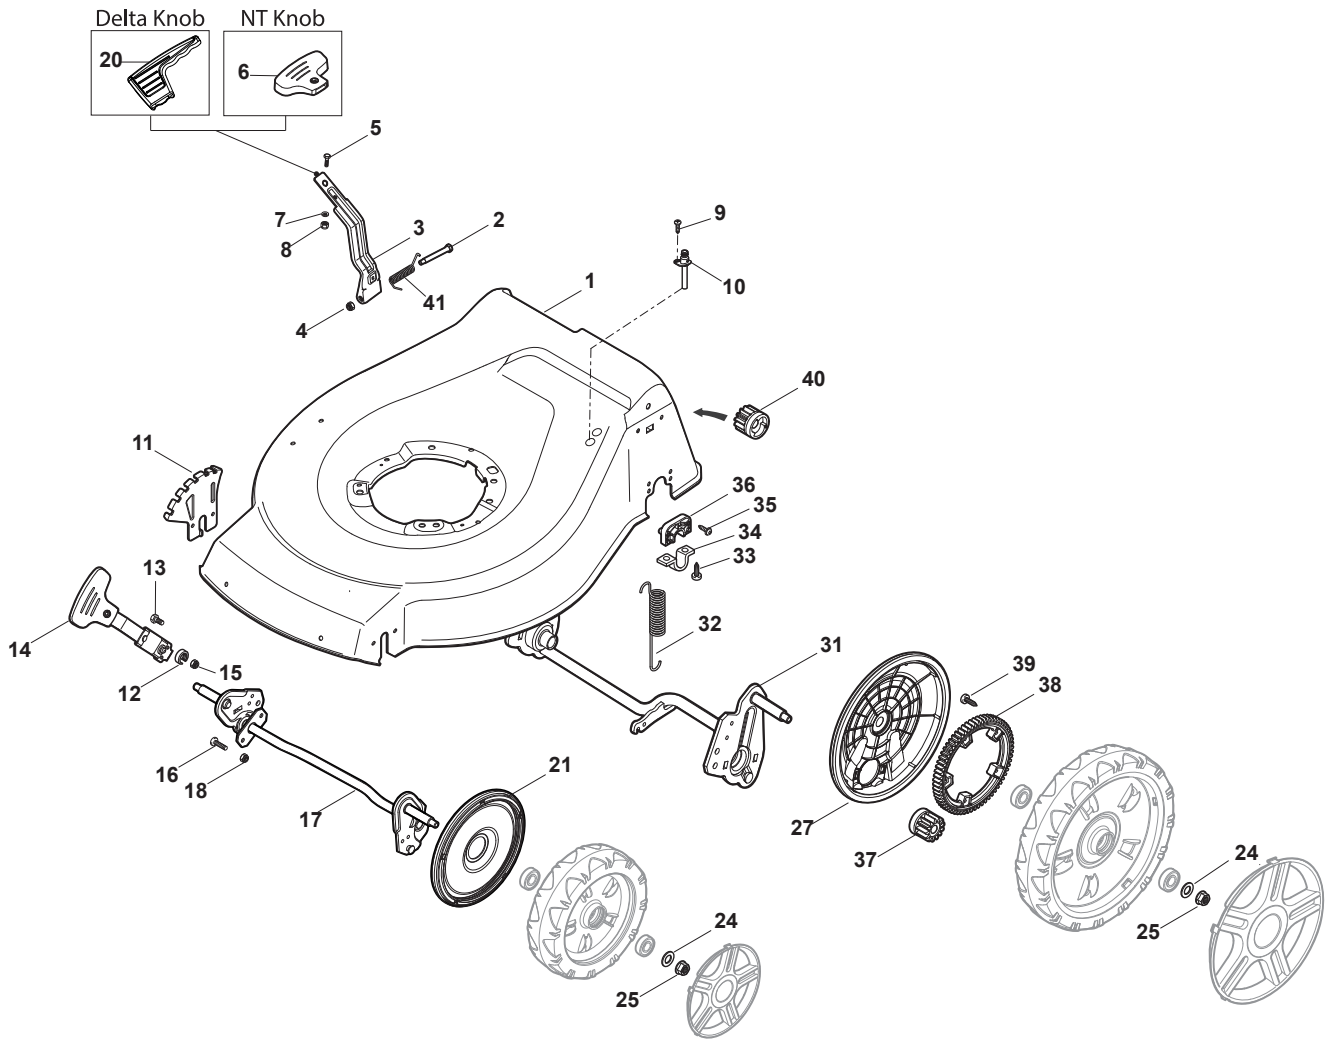

# Parts Catalogue

for model  
**NT 534 W TR BBC - W TRQ BBC**

- Use GLOBAL GARDEN PRODUCT Genuine Spare Parts specified in the parts list for repair and/or replacement.
- The contents described in the parts list may change due to improvement.
- The drawings of the spare parts are only indicative and might not represent the part in question exactly.
- The indications "right" - "left" - "front" - "rear" refer to the position of the operator when using the machine.
- When placing orders of parts for repair and/or replacement, make sure that the illustrated parts list is the one applying to the machine's year of manufacture, as shown on the identification plate attached to the machine.

# NT 534 W TR BBC - W TRQ BBC

WBH Petrol Steel Deck And Height Adjusting

Issue 10 - 2015

Fig.	Quantity	Part No	Description	Notes
20	1	322394522/0	Knob	Delta Knob
1	1	381004540/0	Red Deck	
1	1	381004542/0	Red Deck	Side Discharge
1	1	381004590/0	Yellow Deck	
1	1	381004732/0	Grey Deck	Side Discharge
2	1	122534131/0	Pin	
3	1	381003398/0	Lever, Height Adjustment	
4	1	112154510/0	Nut	
5	1	112788512/0	Screw	
6	1	322394503/0	Knob	NT Knob
7	1	112521310/0	Washer	
8	1	112150000/0	Nut	
9	1	112728450/0	Screw	
10	1	322034002/0	Washing Connection	
11	1	322735589/0	Sector, Height Adjustment	
12	2	122171002/0	Spacer	
13	2	112789000/0	Screw	
14	1	381003351/0	Wheels Adjusting Lever	
15	2	112154330/0	Nut	
16	4	112727803/0	Screw	
17	1	381002885/1	Front Wheel Axle	
18	4	112154510/0	Nut	
21	2	322600145/0	Protection, Wheel	
24	4	112521350/0	Washer	
25	4	112155000/0	Nut	
27	2	322600208/0	Protection, Wheel	
31	1	381302835/1	Axle, Rear Wheels	
32	1	122450460/0	Spring	
33	4	112728697/0	Screw	
34	2	322545152/0	Plate	
35	4	112728697/0	Screw	
36	2	322785304/1	Support	
37	1	122570134/0	Left Pinion	
38	2	322120115/0	Wheels Crown	
39	6	112728706/0	Screw	
40	1	122570133/0	Right Pinion	
41	1	122446192/0	Spring	