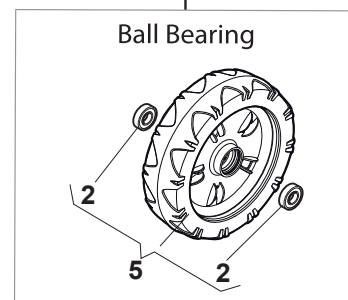

NTD Wheels - Ø 280