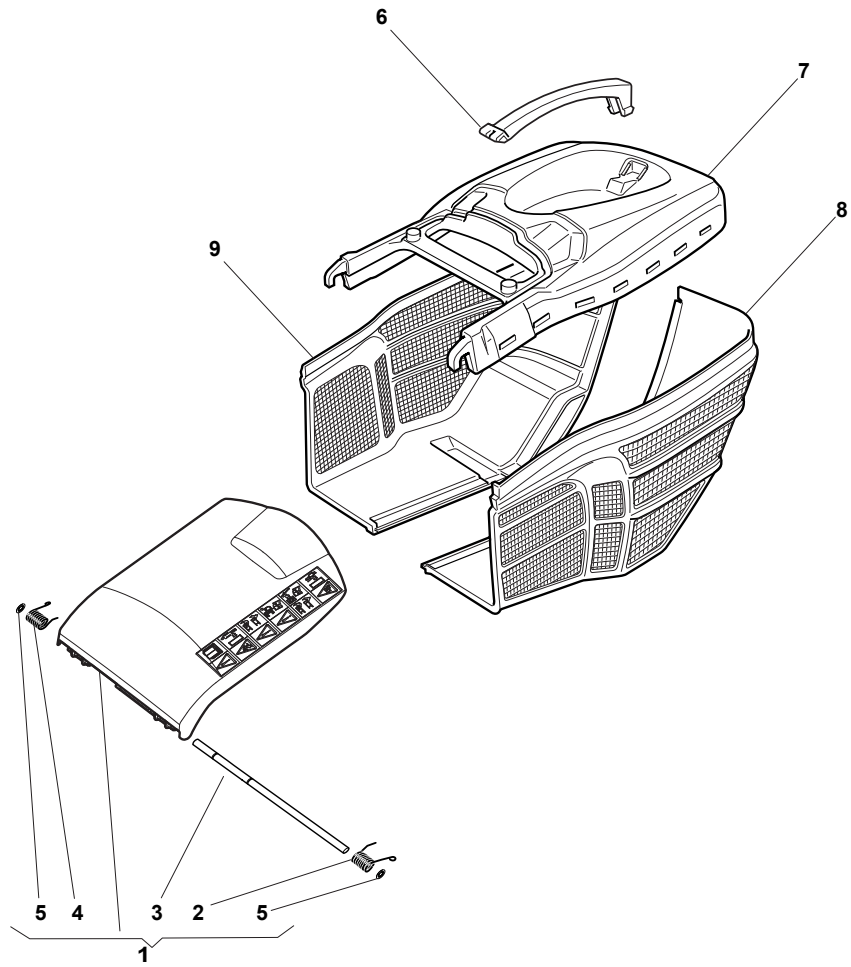

NT 534 W TR BBC - W TRQ BBC

WBH Petrol Steel Grass-Catcher - Delta Bag

Issue 10 - 2015

Fig.	Quantity	Part No	Description	Notes
1	1	381008129/0	Stone Guard, Yellow	Yellow
1	1	381008128/0	Stone Guard, Black	Black
2	1	122450466/0	Left Spring	
3	1	122517882/0	Pin	
4	1	122450465/0	Right Spring	
5	2	112604899/0	Crown Fastener	
6	1	322393657/0	Handle	Black
6	1	322393721/0	Handle	Grey
7	1	381486009/0	Grass-Box, Upper	Black
7	1	381486031/0	Grass-Box, Upper	Grey
8	1	322486306/0	Grass-Box, L Lower	Black
9	1	322486305/0	Grass-Box, R Lower	Black