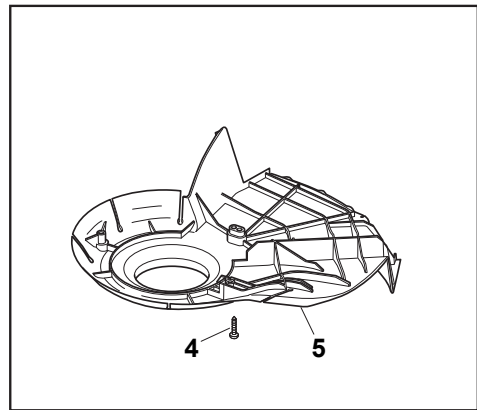

CARTER MULCHING (No Mulching)