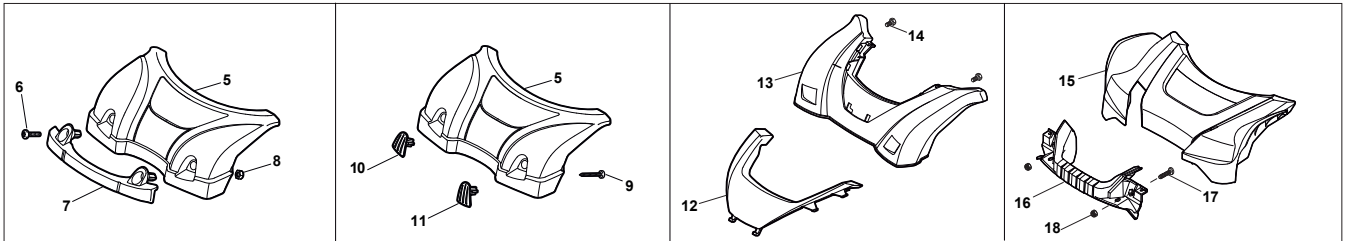

NT 534 W TR BBC - W TRQ BBC

WBH Petrol Steel Mask

Issue 10 - 2015

Fig.	Quantity	Part No	Description	Notes
1	1	322500103/0	Front Combi	
2	2	112523000/1	Washer	
3	2	112728124/0	Screw	
5	1	322226145/0	Mask, Red	
5	1	322226146/0	Mask, Yellow	with Stiga Logo
5	1	322226152/0	Mask, Black	with Stiga Logo
5	1	322226154/0	Mask, Black	
6	2	112727799/0	Screw	
7	1	322393638/0	Handlegrip Black	
7	1	322393639/0	Handle, Grey	
7	1	322393640/0	Handle, Yellow	
8	2	112154510/0	Nut	
9	2	112728697/0	Screw	
10	1	322820082/0	Cap	
11	1	322820083/0	Cap	
12	1	322226167/0	Front Plate	
13	1	322226166/0	Mask, Black	
14	2	112728300/0	Screw	
15	1	322226158/0	Mask, Black	
16	1	322393642/0	Bumper Handle	
17	2	112727799/0	Screw	
18	2	112154510/0	Nut