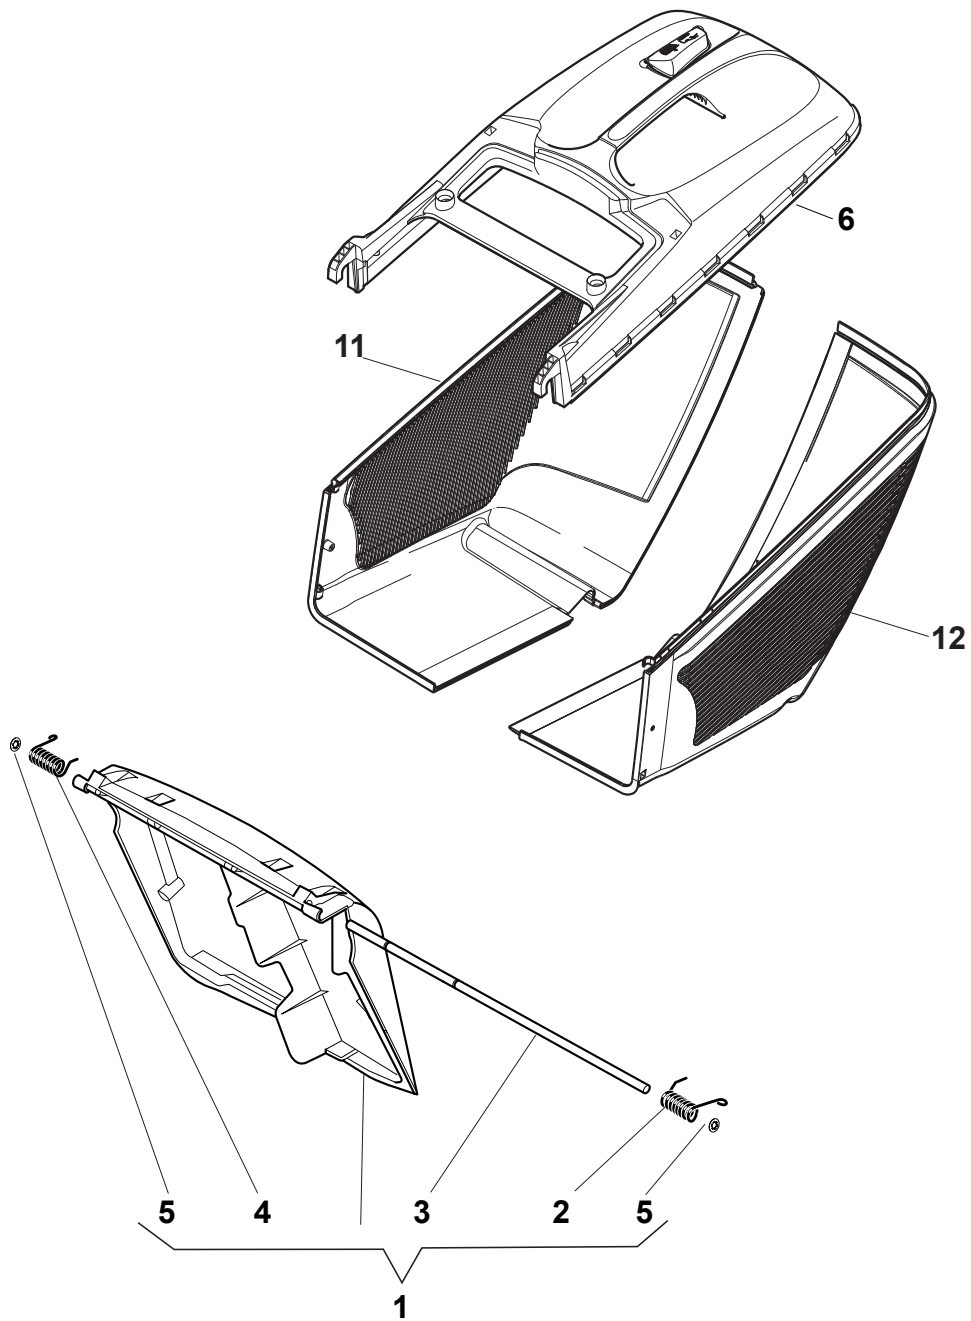

NT 534 W TR BBC - W TRQ BBC

WBH Petrol Steel Grass-Catcher

Issue 10 - 2015

Fig.	Quantity	Part No	Description	Notes
1	1	381008081/2	Stone Guard, Black	Black
1	1	381008098/1	Stone Guard, White	White
1	1	381008082/2	Stone Guard, Yellow	Yellow
2	1	122450466/0	Left Spring	
3	1	122517882/0	Pin	
4	1	122450465/0	Right Spring	
5	2	112604899/0	Crown Fastener	
6	1	381486008/0	Grass-Box, Upper Part	Black
6	1	381486030/0	Grass-Box, Upper Part	Grey
6	1	381486012/0	Grass-Box, Upper Part	Yellow
11	1	322486150/1	Grass-Box, Right Lower Part	
12	1	322486151/1	Grass-Box, Left Lower Part