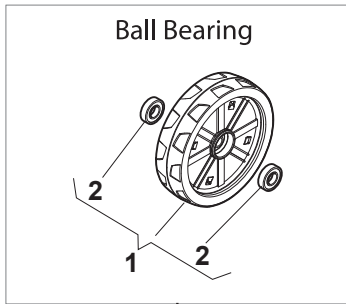

DELTA Wheels - Ø 200