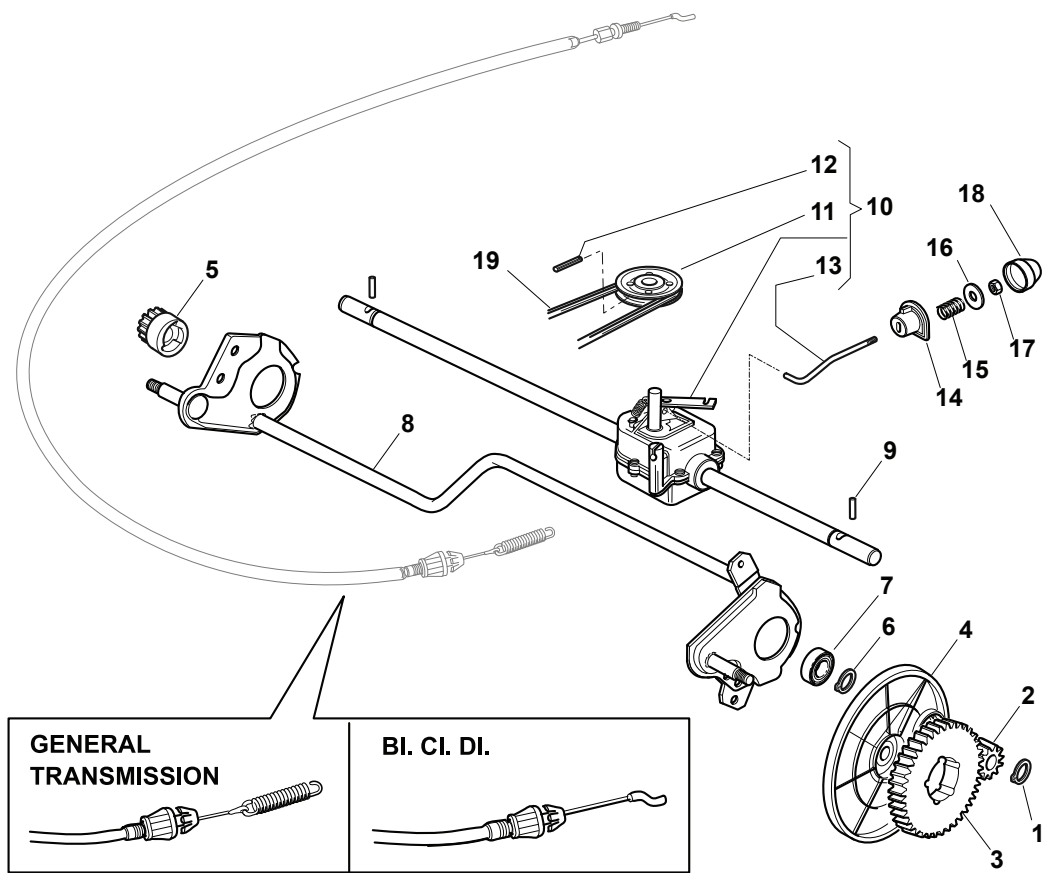

Fig.	Quantity	Part No	Description	Notes
1	1	118120052/0	Battery	
2	1	118204192/3	Electric Start Wire	for B&S and GGP Engines
2	1	118204198/0	Electric Start Wire	for Honda Engine
3	1	118450051/0	Switch	
4	1	118204120/0	Battery Charger	CE plugg
4	1	118204121/0	Battery Charger	UK plugg
5	1	322109530/0	Battery Cover	
6	1	118210016/1	Starting Key	

Fig.	Quantity	Part No	Description	Notes
1	2	112608600/0	Seeger	
2	1	122570120/1	Pinion Left	
3	2	122120105/1	Ring Gear	
4	2	322600268/0	Protection, Wheel	
5	1	122570110/1	Pinion Right	
6	2	112608600/0	Seeger	
7	2	119216035/0	Bearing	
8	1	381302867/0	Axle, Rear Wheels	
9	2	122753000/0	Pin	
10	1	181003079/1	Gear Box (Black)	(GT)
10	1	181003082/1	Gear Box Bi.Ci.Di (Grey)	(Bi. Ci. Di.)
11	1	122601909/0	Pulley	
12	1	112645705/0	Elastic Pin	
13	1	122033281/0	Adjustment Rod	
14	1	122041957/1	Bushing	
15	1	122450063/0	Spring	
16	1	322680009/0	Washer	
17	1	112154510/0	Nut	
18	1	122110230/0	Hub Cover	
19	1	135064150/0	Belt	