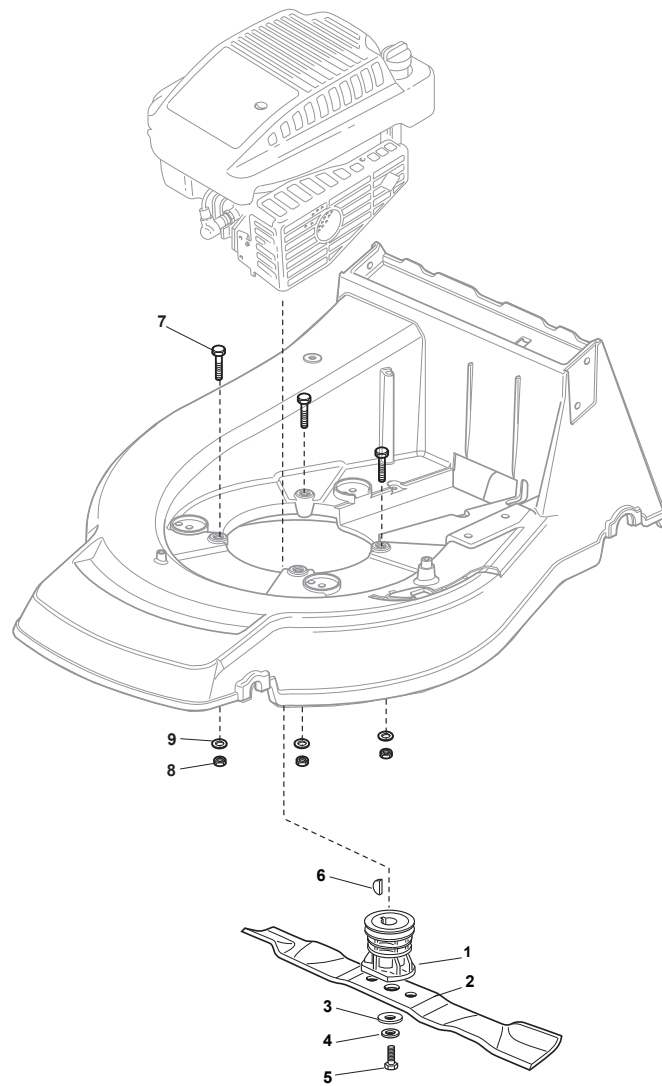

11

12

13

Fig.	Quantity	Part No	Description	Notes
1	4	381007490/0	Wheel	
2	8	119216035/0	Bearing	
3	4	381007487/0	Wheel	
4	8	112521350/0	Washer	
5	8	112155000/0	Nut	
6	4	322110653/0	Hub Cap	
7	4	322110314/0	Hub Cap Grey	
8	4	322110643/0	Hub Cap Grey	
9	4	322110382/0	Hub Cap Grey	
10	4	322110416/0	Hub Cap Grey	
11	4	322110492/0	Hub Cap Grey	
11	4	322110563/0	Hub Cap Yellow	
12	4	322110494/0	Hub Cap Grey	
13	4	322110496/0	Hub Cap Grey	

Fig.	Quantity	Part No	Description	Notes
2	1	181004366/2	Blade	
3	1	122160400/0	Elastic Disc	
4	1	112523080/0	Washer	
5	1	112735698/0	Screw	
6	1	112139100/0	Feather, Crankshaft Ø 22,2	for B&S and GGP Engines
6	1	112139150/0	Feather, Crankshaft Ø 25	for HONDA Engines
7	1	112692080/0	Screw	for B&S Engine
7	2	112691800/0	Screw	for B&S Engine
7	3	112691600/0	Screw	for GGP Engine
7	3	112691900/0	Screw	for HONDA Engine
8	3	112155000/0	Nut	
9	3	112521350/0	Washer	
1	1	122465607/3	Hub With Pulley, Crankshaft Ø 22.2	for B&S and GGP Engines
1	1	122465608/2	Hub With Pulley, Crankshaft Ø 25	for HONDA Engines