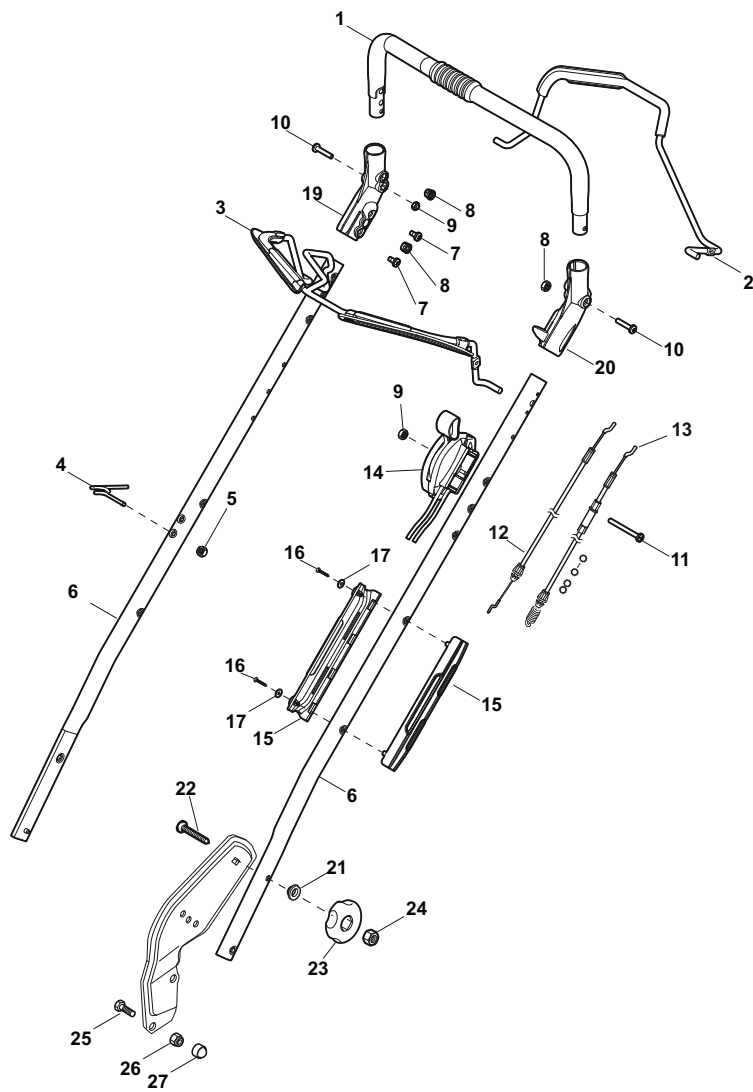

Fig.	Quantity	Part No	Description	Notes
3	1	381003472/0	Lever, Engine Brake	Black
1	1	381006670/2	Handle Tube	
2	1	381003349/0	Lever, Driving	
3	1	381003344/0	Lever, Engine Brake	Red
4	1	122430309/0	Spring	
5	1	112154330/0	Nut	
6	2	381007046/0	Handle Black Upper Part Dmxdp	
6	2	381007047/0	Handle Grey Upper Part	
7	4	112735662/1	Screw	
8	4	322041967/1	Bushing	
9	3	112154510/0	Nut	
10	2	112728721/0	Screw	
11	1	112727786/0	Screw	
12	1	181030077/0	Cable, Thread Engine Brake	
13	1	381030078/0	Cable Rear Drive	
14	1	181007145/0	Throttle Cable	B&S Engine
14	1	181007199/0	Throttle Cable	Honda / GGP Engine
15	2	322806644/0	Protection	
16	2	112727812/0	Screw	
17	2	112523000/1	Washer	
19	1	322488301/0	Joint Sleeve Grey Right	
20	1	322488303/0	Joining Sleeve Grey Left	
21	2	122671651/0	Washer	
22	2	112819105/0	Screw	
23	2	322399804/1	Nut	
24	2	112293200/0	Nut	
25	2	112793301/0	Screw	
26	2	112155000/0	Nut	
27	2	118203854/0	Screw	