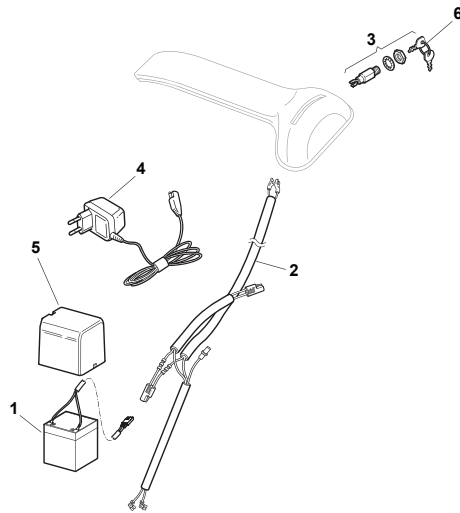

Fig.	Quantity	Part No	Description	Notes
1	1	322109530/0	Battery Cover	Only for PAN models
5	1	118120052/0	Battery	
6	1	118204120/0	Battery Charger	(CE)
6	1	118204121/0	Battery Charger	(UK)
7	1	118204192/3	Electric Start Wire	
7	1	118204198/0	Electric Start Wire	
8	1	322722801/0	Starting Block Outer Half-Bearing	
9	1	322722808/0	Inner Starting Block	
10	2	112728702/0	Screw	
12	1	118450051/0	Switch	
13	1	118210016/1	Starting Key	