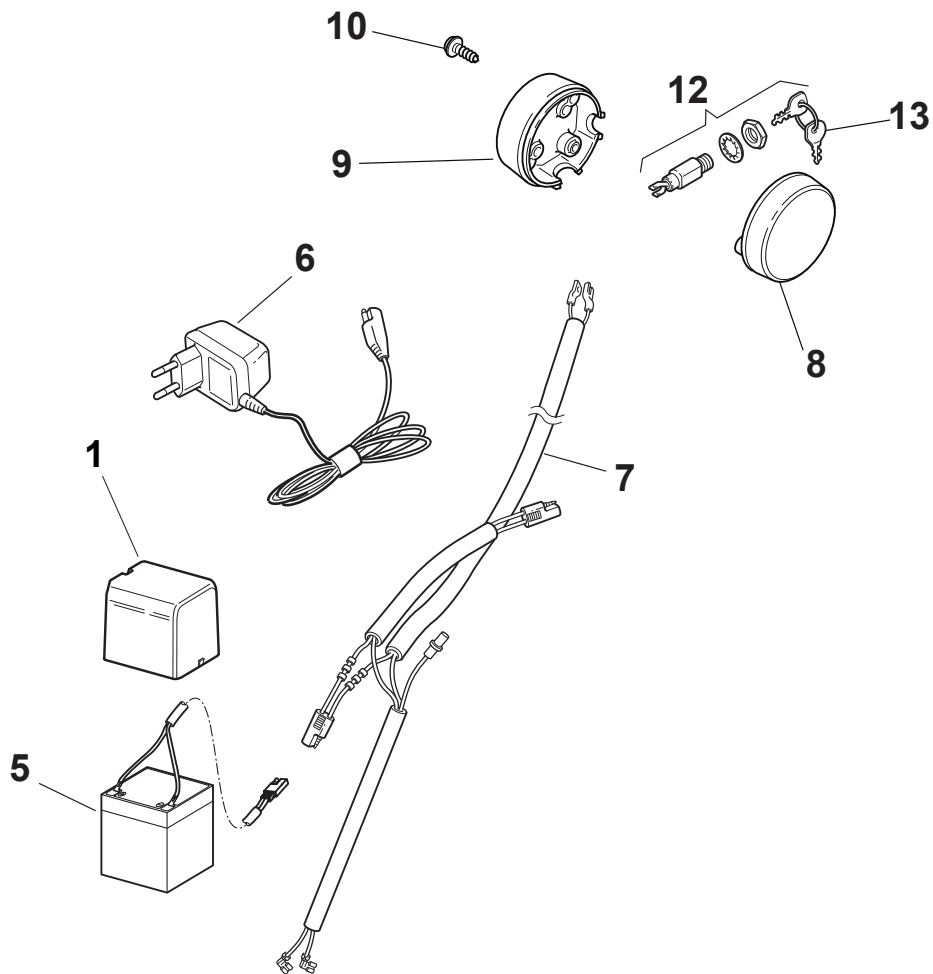

Fig.	Quantity	Part No	Description	Notes
3	1	381003472/0	Lever, Engine Brake	Black
1	1	381006670/2	Handle Tube	
2	1	381003349/0	Lever, Driving	
3	1	381003344/0	Lever, Engine Brake	Red
4	1	122430309/0	Spring	
5	1	112154330/0	Nut	
6	2	381007046/0	Handle Black Upper Part Dmxnp	
6	2	381007047/0	Handle Grey Upper Part	
7	4	112735662/1	Screw	
8	4	322041967/1	Bushing	
9	3	112154510/0	Nut	
10	2	112728721/0	Screw	
11	1	112727786/0	Screw	
12	1	181030101/0	Cable, Thread Engine Brake	
13	1	381030078/0	Cable Rear Drive	
14	1	322551639/0	Fixed Plate	
15	2	322806644/0	Protection	
16	2	112727812/0	Screw	
17	2	112523000/1	Washer	
19	1	322488301/0	Joint Sleeve Grey Right	
20	1	322488303/0	Joining Sleeve Grey Left	
21	2	122671651/0	Washer	
22	2	112819105/0	Screw	
23	2	322399804/1	Nut	
24	2	112293200/0	Nut	
25	2	112793301/0	Screw	
26	2	112155000/0	Nut	
27	2	118203854/0	Screw	

Fig.	Quantity	Part No	Description	Notes
1	2	112608600/0	Seeger	
2	1	122570120/1	Pinion Left	
3	2	122120105/1	Ring Gear	
4	2	322600268/0	Protection, Wheel	
5	1	122570110/1	Pinion Right	
6	2	112608600/0	Seeger	
7	2	119216035/0	Bearing	
8	1	381302867/0	Axle, Rear Wheels	
9	2	122753000/0	Pin	
10	1	181003079/1	Gear Box (Black)	(GT)
10	1	181003082/1	Gear Box Bi.Ci.Di (Grey)	(Bi. Ci. Di.)
11	1	122601909/0	Pulley	
12	1	112645705/0	Elastic Pin	
13	1	122033281/0	Adjustment Rod	
14	1	122041957/1	Bushing	
15	1	122450063/0	Spring	
16	1	322680009/0	Washer	
17	1	112154510/0	Nut	
18	1	122110230/0	Hub Cover	
19	1	135064150/0	Belt	