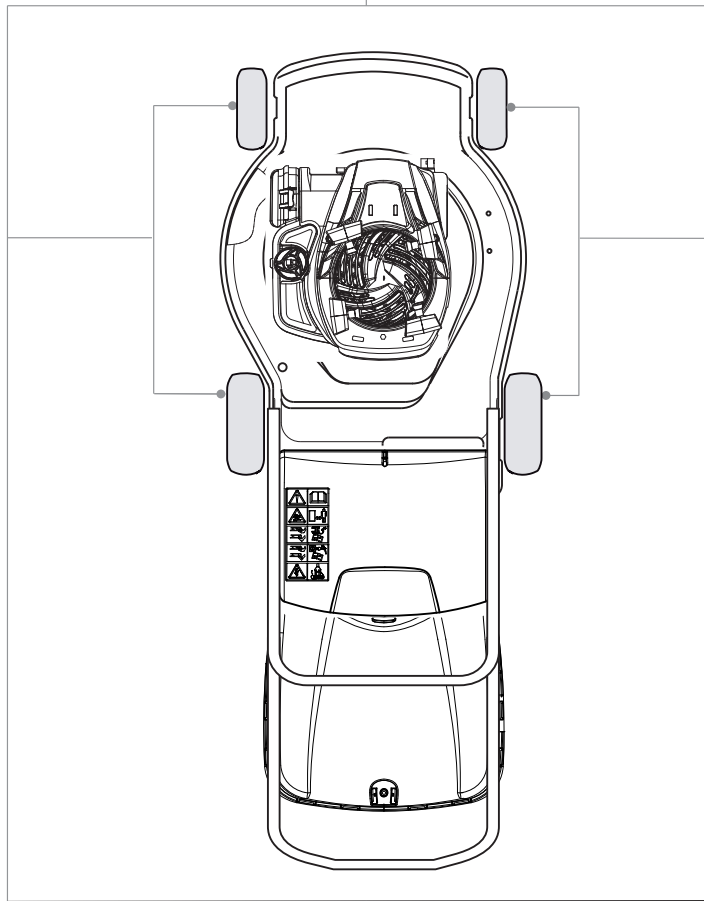

Spark Aluminium Wheels - Ø 210

Hubcap only
for Aluminium Wheels

6

7

8

9

10

11

12

13