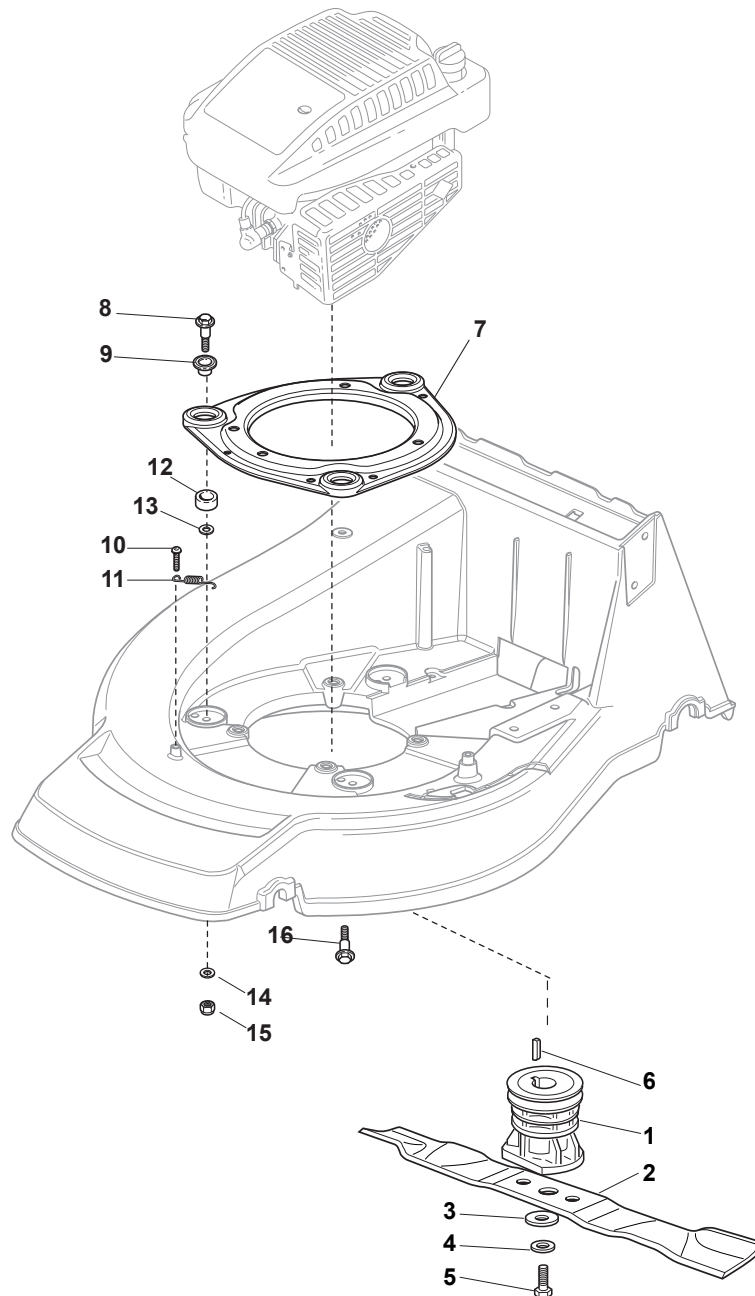

Fig.	Quantity	Part No	Description	Notes
2	1	181004366/2	Blade	
3	1	122160400/0	Elastic Disc	
4	1	112523080/0	Washer	
5	1	112735698/0	Screw	
6	1	112139100/0	Feather, Crankshaft Ø 22,2	for B&S and GGP Engines
6	1	112139150/0	Feather, Crankshaft Ø 25	for HONDA Engines
7	1	112692080/0	Screw	for B&S Engine
7	2	112691800/0	Screw	for B&S Engine
7	3	112691600/0	Screw	for GGP Engine
7	3	112691900/0	Screw	for HONDA Engine
8	3	112155000/0	Nut	
9	3	112521350/0	Washer	
1	1	122465607/3	Hub With Pulley, Crankshaft Ø 22.2	for B&S and GGP Engines
1	1	122465608/2	Hub With Pulley, Crankshaft Ø 25	for HONDA Engines

Fig.	Quantity	Part No	Description	Notes
1	1	122465638/1	Hub With Pulley, Crankshaft Ø 22.2	for B&S and GGP Engines
1	1	122465639/1	Hub With Pulley, Crankshaft Ø 25	for HONDA Engines
2	1	181004383/0	Blade, AVS	
3	1	122160400/0	Elastic Disc	
4	1	112523080/0	Washer	
5	1	112736815/0	Screw	
6	1	112139100/0	Feather, Crankshaft Ø 22,2	for B&S and GGP Engines
6	1	112139150/0	Feather, Crankshaft Ø 25	for HONDA Engines
7	1	322207223/0	Flange	
8	3	122524329/0	Pin	
9	3	322672201/0	Washer	
10	1	112729601/1	Screw	
11	1	122450445/0	Spring	
12	3	322250012/0	No Vibrations Rubber	
13	3	122671651/0	Washer	
14	3	112521350/0	Washer	
15	3	112155000/0	Nut	
16	3	112735108/1	Screw	for Honda Engine

Fig.	Quantity	Part No	Description	Notes
1	1	122465638/1	Hub With Pulley, Crankshaft Ø 22.2	
2	1	181004366/2	Blade	
3	1	122160400/0	Elastic Disc	
4	1	112523080/0	Washer	
5	1	112736815/0	Screw	
6	1	112139100/0	Feather, Crankshaft Ø 22,2	
7	3	112154210/0	Nut	
8	3	122170835/0	Spacer	
9	3	112521350/0	Washer	
10	1	322170964/0	Protection	
11	3	112692050/0	Screw	