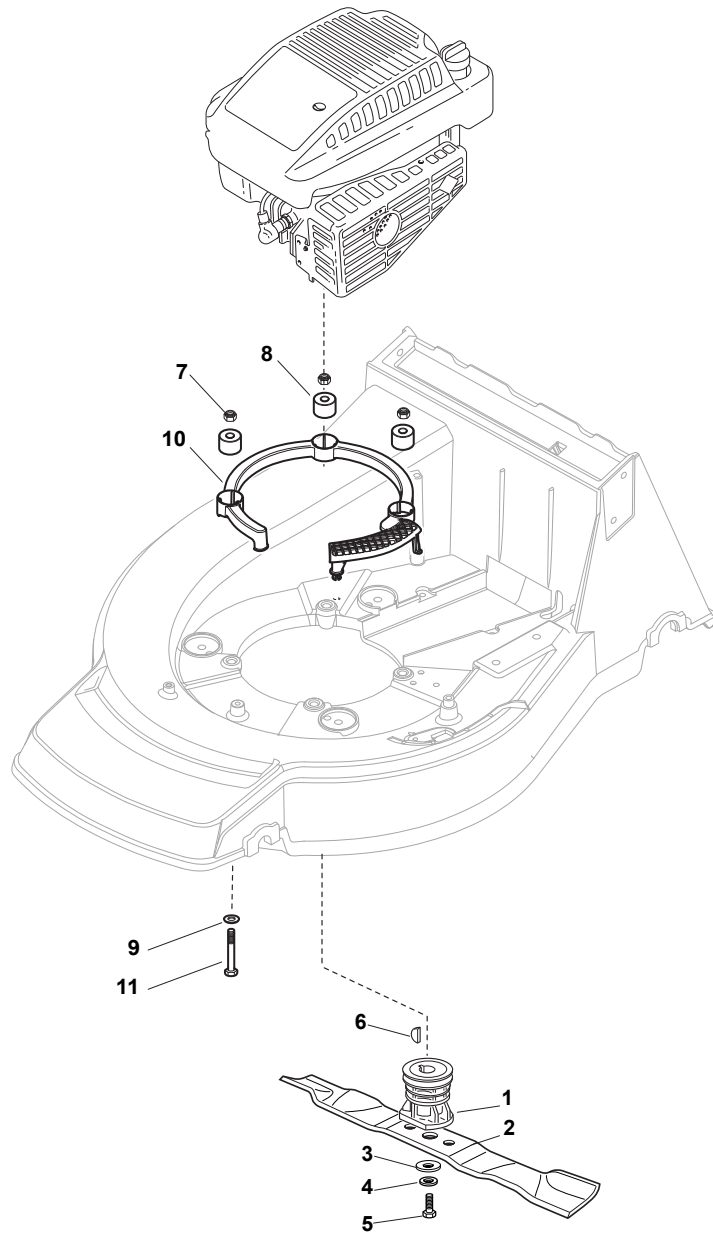

Fig.	Quantity	Part No	Description	Notes
1	2	112608600/0	Seeger	
2	1	122570120/1	Pinion Left	
3	2	122120105/1	Ring Gear	
4	2	322600268/0	Protection, Wheel	
5	1	122570110/1	Pinion Right	
6	2	112608600/0	Seeger	
7	2	119216035/0	Bearing	
8	1	381302867/0	Axle, Rear Wheels	
9	2	122753000/0	Pin	
10	1	181003079/1	Gear Box (Black)	(GT)
10	1	181003082/1	Gear Box Bi.Ci.Di (Grey)	(Bi. Ci. Di.)
11	1	122601909/0	Pulley	
12	1	112645705/0	Elastic Pin	
13	1	122033281/0	Adjustment Rod	
14	1	122041957/1	Bushing	
15	1	122450063/0	Spring	
16	1	322680009/0	Washer	
17	1	112154510/0	Nut	
18	1	122110230/0	Hub Cover	
19	1	135064150/0	Belt	

Fig.	Quantity	Part No	Description	Notes
1	1	122465638/1	Hub With Pulley, Crankshaft Ø 22.2	for B&S and GGP Engines
1	1	122465639/1	Hub With Pulley, Crankshaft Ø 25	for HONDA Engines
2	1	181004383/0	Blade, AVS	
3	1	122160400/0	Elastic Disc	
4	1	112523080/0	Washer	
5	1	112736815/0	Screw	
6	1	112139100/0	Feather, Crankshaft Ø 22,2	for B&S and GGP Engines
6	1	112139150/0	Feather, Crankshaft Ø 25	for HONDA Engines
7	1	322207223/0	Flange	
8	3	122524329/0	Pin	
9	3	322672201/0	Washer	
10	1	112729601/1	Screw	
11	1	122450445/0	Spring	
12	3	322250012/0	No Vibrations Rubber	
13	3	122671651/0	Washer	
14	3	112521350/0	Washer	
15	3	112155000/0	Nut	
16	3	112735108/1	Screw	for Honda Engine

Fig.	Quantity	Part No	Description	Notes
1	1	122465638/1	Hub With Pulley, Crankshaft Ø 22.2	
2	1	181004366/2	Blade	
3	1	122160400/0	Elastic Disc	
4	1	112523080/0	Washer	
5	1	112736815/0	Screw	
6	1	112139100/0	Feather, Crankshaft Ø 22,2	
7	3	112154210/0	Nut	
8	3	122170835/0	Spacer	
9	3	112521350/0	Washer	
10	1	322170964/0	Protection	
11	3	112692050/0	Screw	