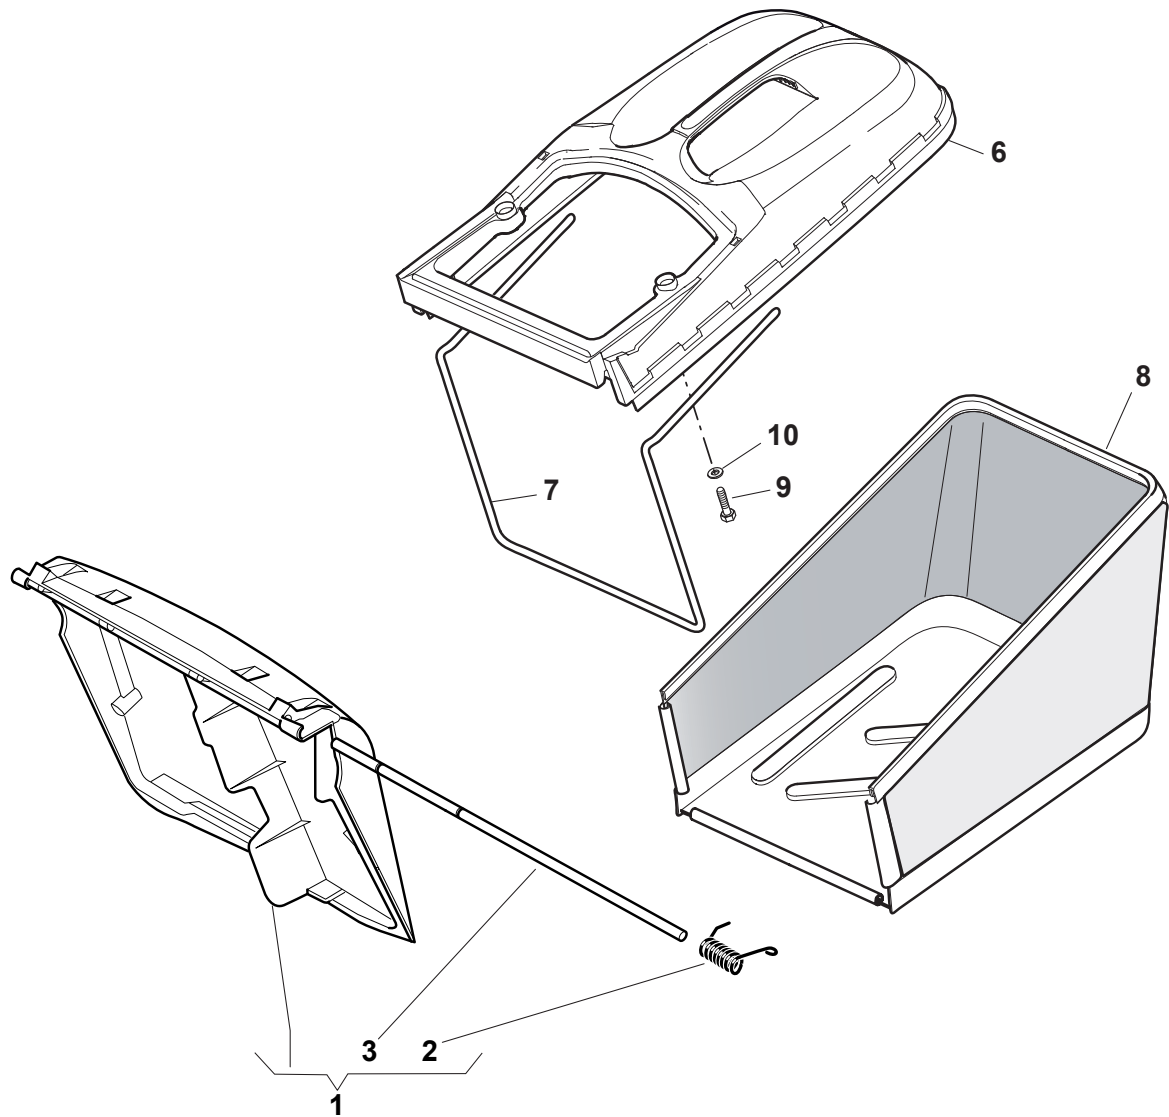

Fig.	Quantity	Part No	Description	Notes
1	1	381008050/0	Stone Guard, Black	Black
1	1	381008108/0	Stone Guard, White	White
2	1	122451000/0	Spring	
3	1	122517856/1	Pin	
6	1	322486102/0	Fabrix/Plastic Grassc. Upper P	
7	1	122608526/0	Grasscatch. Lower Stiffening A	
8	1	181002212/0	Box, Fabric	
9	2	112728680/0	Screw	
10	2	112523050/0	Washer