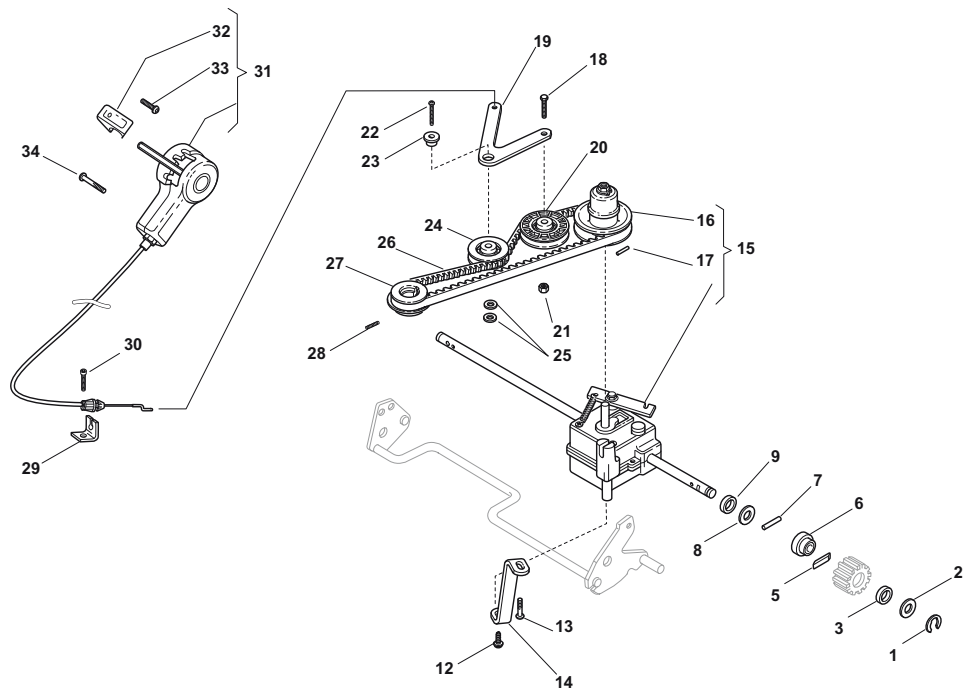

Fig.	Quantity	Part No	Description	Notes
1	1	322109533/0	Battery Holder	
2	1	112523040/0	Washer	
3	1	112728691/0	Screw	
4	1	118120052/0	Battery	
5	1	118204120/0	Battery Charger	CE Plugg
5	1	118204121/0	Battery Charger	UK Plugg
6	1	118204195/0	Electric Start Wire	
7	1	322722801/0	Starting Block Outer Half-Bearing	
8	1	322722800/0	Starting Block Inner Half-Bearing	
9	1	118450051/0	Switch	
10	2	112728702/0	Screw	
11	1	112728691/0	Screw	
12	1	118210016/1	Starting Key	

Fig.	Quantity	Part No	Description	Notes
1	1	322109533/0	Battery Holder	
2	1	112523040/0	Washer	
3	1	112728691/0	Screw	
4	1	118120052/0	Battery	
5	1	118204120/0	Battery Charger	CE Plugg
5	1	118204121/0	Battery Charger	UK Plugg
6	1	118204195/0	Electric Start Wire	
7	1	322722805/1	Starting Block Inner Half-Bearing	
8	1	112728300/0	Screw	
9	1	118450051/0	Switch	
10	1	322722804/1	Starting Block Inner Half-Bearing	
11	1	118210016/1	Starting Key	

Fig.	Quantity	Part No	Description	Notes
1	1	381002843/0	Front Wheel Axle	
2	2	122430215/0	Spring	
3	2	112521370/0	Washer	
4	2	322600095/0	Protection, Wheel	
5	4	122122200/0	Bearing	
6	2	322686091/1	Wheel	
7	2	112521460/0	Washer	
8	2	112735662/0	Screw	
9	2	322110491/0	Hub Cap Grey	Grey
10	1	122033321/0	Rod, Height Adjustment	
11	1	381002841/0	Rear Wheel Axle	
12	2	122170815/0	Spacer	
13	2	122675100/0	Washer	
14	2	322600121/0	Protection, Wheel	
15	2	112521460/0	Washer	
16	2	112735662/1	Screw	
17	2	122570125/0	Pinion	
18	2	322120109/0	Wheels Crown	
19	4	122122200/0	Bearing	
20	2	322686093/0	Wheel	
21	2	112521460/0	Washer	
22	2	112735662/1	Screw	
23	2	322110492/0	Hub Cap Grey	Grey