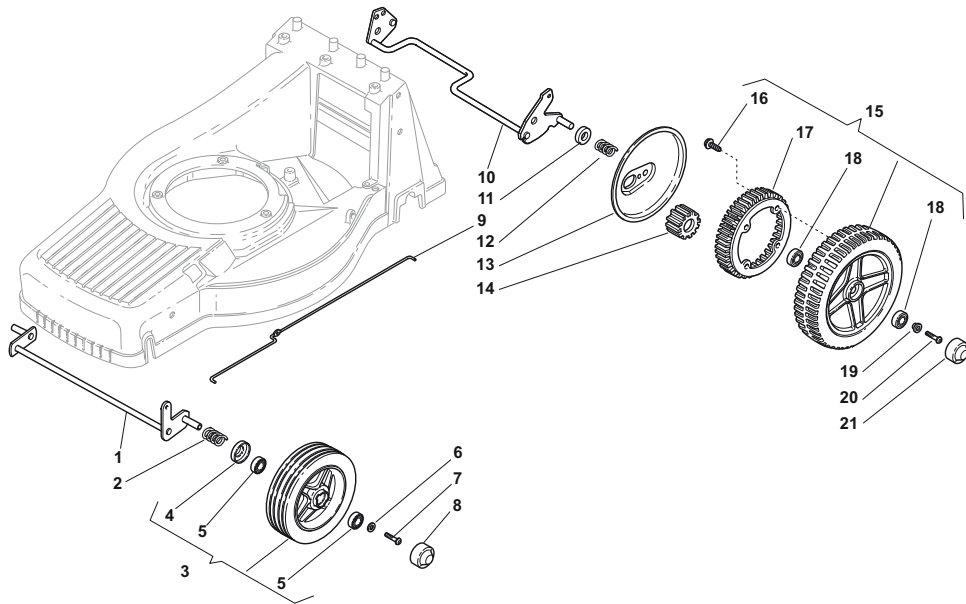

Fig.	Quantity	Part No	Description	Notes
1	1	381002843/0	Front Wheel Axle	
2	2	122430215/0	Spring	
3	2	112521370/0	Washer	
4	2	322600095/0	Protection, Wheel	
5	4	122122200/0	Bearing	
6	2	322686091/1	Wheel	
7	2	112521460/0	Washer	
8	2	112735662/0	Screw	
9	2	322110491/0	Hub Cap Grey	Grey
10	1	122033321/0	Rod, Height Adjustment	
11	1	381002841/0	Rear Wheel Axle	
12	2	122170815/0	Spacer	
13	2	122675100/0	Washer	
14	2	322600121/0	Protection, Wheel	
15	2	112521460/0	Washer	
16	2	112735662/1	Screw	
17	2	122570125/0	Pinion	
18	2	322120109/0	Wheels Crown	
19	4	122122200/0	Bearing	
20	2	322686093/0	Wheel	
21	2	112521460/0	Washer	
22	2	112735662/1	Screw	
23	2	322110492/0	Hub Cap Grey	Grey

Fig.	Quantity	Part No	Description	Notes
1	1	381002845/0	Front Wheel Axle	
2	2	122430210/0	Bearing	
3	2	112521370/0	Washer	
4	4	122122200/0	Bearing	
5	2	381007351/0	Wheel	
6	2	112521460/0	Washer	
7	2	112735662/1	Screw	
8	2	322110491/0	Hub Cap Grey	Grey
9	1	122033322/0	Rod, Height Adjustment	
10	1	381002823/0	Rear Wheel Axle	
11	2	122430215/0	Spring	
12	2	322600121/0	Protection, Wheel	
13	2	112521460/0	Washer	
14	2	112735662/1	Screw	
15	2	122570125/0	Pinion	
17	2	381007361/0	Wheel	Ø 190
17	2	381007362/0	Wheel	Ø 215
18	4	122122201/0	Bearing	
19	2	112521460/0	Washer	
20	2	112735662/1	Screw	
21	2	381004363/0	Hub Cap Grey	Grey

Fig.	Quantity	Part No	Description	Notes
1	1	381002821/0	Front Wheel Axle	
2	2	122430210/0	Bearing	
3	2	381007363/0	Wheel	
4	2	322160522/0	Dust Cover	
5	4	119216039/0	Bearing	
6	2	112521460/0	Washer	
7	2	112735592/0	Screw	
8	2	322110379/0	Hub Cap Black	
9	1	122033322/0	Rod, Height Adjustment	
10	1	381002823/0	Rear Wheel Axle	
11	2	122170810/0	Spacer	
12	2	122430215/0	Spring	
13	2	322600127/0	Protection, Wheel	
14	2	122570126/0	Pinion	
15	2	381007367/0	Wheel	Ø 205
15	2	381007368/0	Wheel	Ø 215
16	8	112728210/0	Screw	
17	2	322120108/0	Wheels Crown	
18	4	119216038/0	Bearing	
19	2	122671655/0	Washer	
20	2	112735592/0	Screw	
21	2	322110380/0	Hub Cap Black	