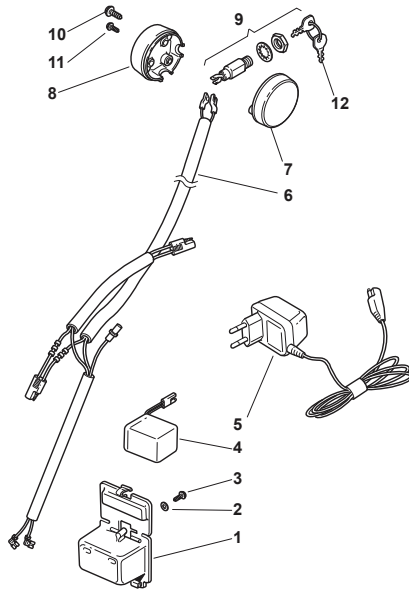

Fig.	Quantity	Part No	Description	Notes
1	1	381006618/1	Handle, Upper Part	Black
1	1	381006632/1	Handle, Upper Part	Yellow
1	1	381006866/0	Handle, Upper Part	Grey
2	1	381003320/1	Lever, Engine Brake	
3	1	181000692/0	Cable, Thread Engine Brake	B&S 625 Series
3	1	181000777/0	Cable, Thread Engine Brake	B&S 700 Series
3	1	181000686/0	Cable, Thread Engine Brake	B&S 450/500 Series
3	1	181000692/0	Cable, Thread Engine Brake	B&S 675 Series/Honda Engine
3	1	181030061/0	Cable, Thread Engine Brake	Honda Engine / B&S 850
3	1	181000688/0	Cable, Thread Engine Brake	GGP Engine
4	1	381000697/0	Cable Rear Drive	
5	1	381003297/1	Driving Lever	
6	1	112727783/0	Screw	
7	1	322551640/0	Plate	
8	1	112154510/0	Nut	

Fig.	Quantity	Part No	Description	Notes
1	1	181007126/0	Throttle Cable	for Honda Engine
1	1	181007127/1	Throttle Cable	for B&S Engine CAPRO
1	1	181007128/0	Throttle Cable	for GGP and B&S Engine DELUXE
2	1	112523040/0	Washer	
3	1	112727787/0	Screw	

Fig.	Quantity	Part No	Description	Notes
1	1	322109533/0	Battery Holder	
2	1	112523040/0	Washer	
3	1	112728691/0	Screw	
4	1	118120052/0	Battery	
5	1	118204120/0	Battery Charger	CE Plugg
5	1	118204121/0	Battery Charger	UK Plugg
6	1	118204195/0	Electric Start Wire	
7	1	322722801/0	Starting Block Outer Half-Bearing	
8	1	322722800/0	Starting Block Inner Half-Bearing	
9	1	118450051/0	Switch	
10	2	112728702/0	Screw	
11	1	112728691/0	Screw	
12	1	118210016/1	Starting Key	

Fig.	Quantity	Part No	Description	Notes
1	1	322109533/0	Battery Holder	
2	1	112523040/0	Washer	
3	1	112728691/0	Screw	
4	1	118120052/0	Battery	
5	1	118204120/0	Battery Charger	CE Plugg
5	1	118204121/0	Battery Charger	UK Plugg
6	1	118204195/0	Electric Start Wire	
7	1	322722805/1	Starting Block Inner Half-Bearing	
8	1	112728300/0	Screw	
9	1	118450051/0	Switch	
10	1	322722804/1	Starting Block Inner Half-Bearing	
11	1	118210016/1	Starting Key	