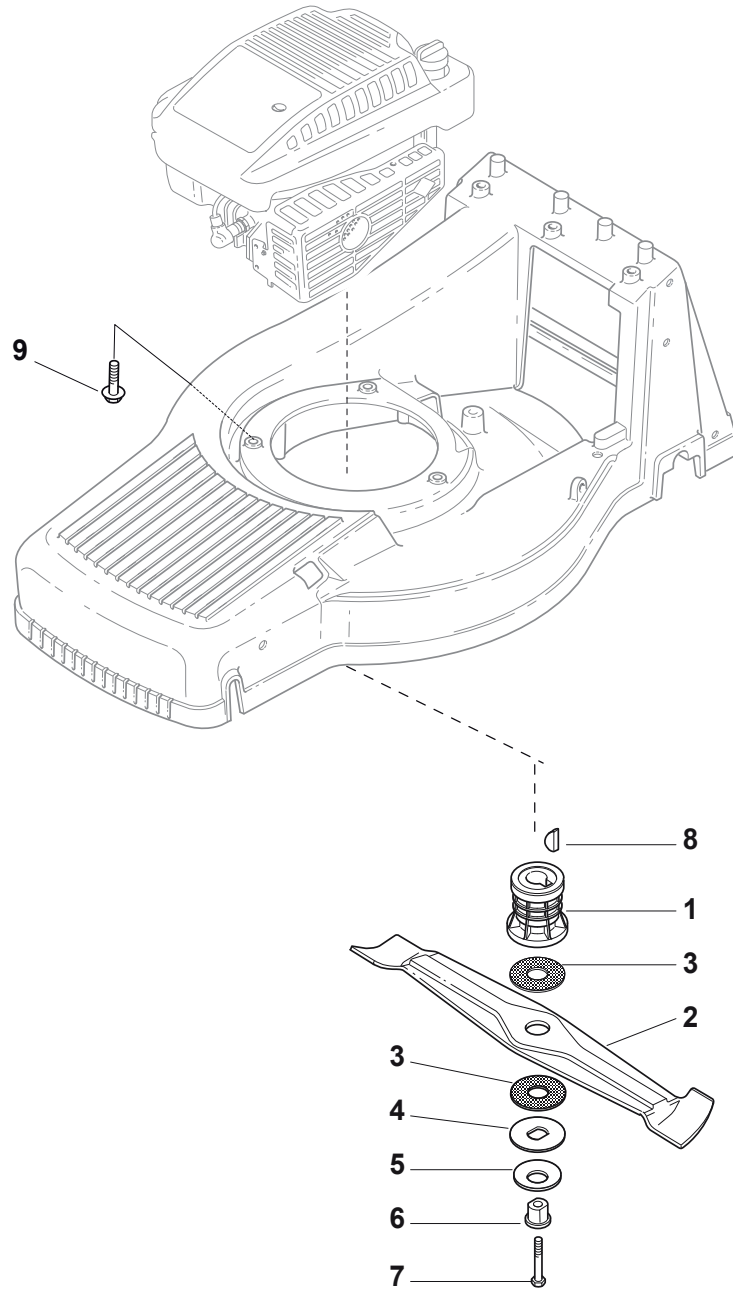

Fig.	Quantity	Part No	Description	Notes
1	1	381002821/0	Front Wheel Axle	
2	2	122430210/0	Bearing	
3	2	381007363/0	Wheel	
4	2	322160522/0	Dust Cover	
5	4	119216039/0	Bearing	
6	2	112521460/0	Washer	
7	2	112735592/0	Screw	
8	2	322110379/0	Hub Cap Black	
9	1	122033322/0	Rod, Height Adjustment	
10	1	381002823/0	Rear Wheel Axle	
11	2	122170810/0	Spacer	
12	2	122430215/0	Spring	
13	2	322600127/0	Protection, Wheel	
14	2	122570126/0	Pinion	
15	2	381007367/0	Wheel	Ø 205
15	2	381007368/0	Wheel	Ø 215
16	8	112728210/0	Screw	
17	2	322120108/0	Wheels Crown	
18	4	119216038/0	Bearing	
19	2	122671655/0	Washer	
20	2	112735592/0	Screw	
21	2	322110380/0	Hub Cap Black	

Fig.	Quantity	Part No	Description	Notes
1	1	381002821/0	Front Wheel Axle	
2	2	122430210/0	Bearing	
3	2	381007364/0	Alluminium Wheel	
4	2	322160522/0	Dust Cover	
5	4	119216039/0	Bearing	
6	2	112521460/0	Washer	
7	2	112735592/0	Screw	
8	2	322110379/0	Hub Cap Black	
9	1	122033322/0	Rod, Height Adjustment	
10	1	381002823/0	Rear Wheel Axle	
11	2	122170810/0	Spacer	
12	2	122430215/0	Spring	
13	2	322600127/0	Protection, Wheel	
14	2	122570126/0	Pinion	
15	2	381007367/0	Wheel	Ø 205
15	2	381007368/0	Wheel	Ø 215
16	8	112728210/0	Screw	
17	2	322120108/0	Wheels Crown	
18	4	119216038/0	Bearing	
19	2	122671655/0	Washer	
20	2	112735592/0	Screw	
21	2	322110380/0	Hub Cap Black	

Fig.	Quantity	Part No	Description	Notes
1	1	122465618/0	Hub, Crankshaft Ø 22.2	for B&S and GGP Engines
1	1	122465630/0	Hub, Crankshaft Ø 25	for HONDA Engines
2	1	181004143/0	Blade Winged	
3	1	112530140/0	Washer	
4	1	112735698/0	Screw	
5	1	112139100/0	Feather, Crankshaft Ø 22,2	for B&S and GGP Engines
5	1	112139150/0	Feather, Crankshaft Ø 25	for HONDA Engines
6	3	112735108/1	Screw	