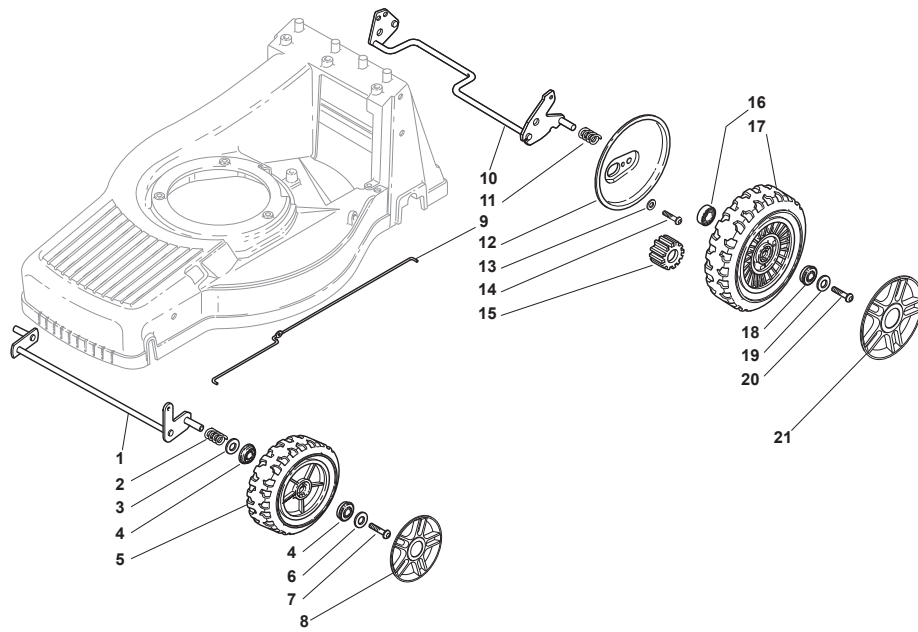

Fig.	Quantity	Part No	Description	Notes
1	1	381002843/0	Front Wheel Axle	
2	2	122430215/0	Spring	
3	2	112521370/0	Washer	
4	2	322600095/0	Protection, Wheel	
5	4	122122200/0	Bearing	
6	2	322686091/1	Wheel	
7	2	112521460/0	Washer	
8	2	112735662/0	Screw	
9	2	322110491/0	Hub Cap Grey	Grey
10	1	122033321/0	Rod, Height Adjustment	
11	1	381002841/0	Rear Wheel Axle	
12	2	122170815/0	Spacer	
13	2	122675100/0	Washer	
14	2	322600121/0	Protection, Wheel	
15	2	112521460/0	Washer	
16	2	112735662/1	Screw	
17	2	122570125/0	Pinion	
18	2	322120109/0	Wheels Crown	
19	4	122122200/0	Bearing	
20	2	322686093/0	Wheel	
21	2	112521460/0	Washer	
22	2	112735662/1	Screw	
23	2	322110492/0	Hub Cap Grey	Grey

Fig.	Quantity	Part No	Description	Notes
1	1	381002845/0	Front Wheel Axle	
2	2	122430210/0	Bearing	
3	2	112521370/0	Washer	
4	4	122122200/0	Bearing	
5	2	381007351/0	Wheel	
6	2	112521460/0	Washer	
7	2	112735662/1	Screw	
8	2	322110491/0	Hub Cap Grey	Grey
9	1	122033322/0	Rod, Height Adjustment	
10	1	381002823/0	Rear Wheel Axle	
11	2	122430215/0	Spring	
12	2	322600121/0	Protection, Wheel	
13	2	112521460/0	Washer	
14	2	112735662/1	Screw	
15	2	122570125/0	Pinion	
17	2	381007361/0	Wheel	Ø 190
17	2	381007362/0	Wheel	Ø 215
18	4	122122201/0	Bearing	
19	2	112521460/0	Washer	
20	2	112735662/1	Screw	
21	2	381004363/0	Hub Cap Grey	Grey

Fig.	Quantity	Part No	Description	Notes
1	1	381002821/0	Front Wheel Axle	
2	2	122430210/0	Bearing	
3	2	381007363/0	Wheel	
4	2	322160522/0	Dust Cover	
5	4	119216039/0	Bearing	
6	2	112521460/0	Washer	
7	2	112735592/0	Screw	
8	2	322110379/0	Hub Cap Black	
9	1	122033322/0	Rod, Height Adjustment	
10	1	381002823/0	Rear Wheel Axle	
11	2	122170810/0	Spacer	
12	2	122430215/0	Spring	
13	2	322600127/0	Protection, Wheel	
14	2	122570126/0	Pinion	
15	2	381007367/0	Wheel	Ø 205
15	2	381007368/0	Wheel	Ø 215
16	8	112728210/0	Screw	
17	2	322120108/0	Wheels Crown	
18	4	119216038/0	Bearing	
19	2	122671655/0	Washer	
20	2	112735592/0	Screw	
21	2	322110380/0	Hub Cap Black	