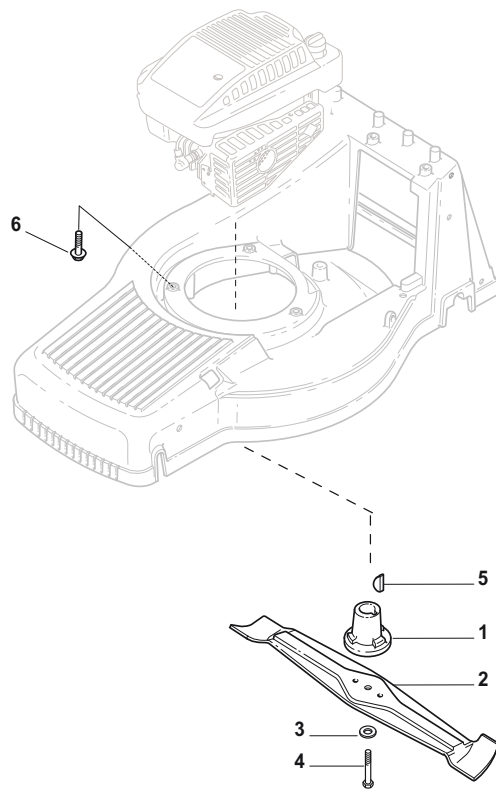

Fig.	Quantity	Part No	Description	Notes
1	1	381002821/0	Front Wheel Axle	
2	2	122430210/0	Bearing	
3	2	381007363/0	Wheel	
4	2	322160522/0	Dust Cover	
5	4	119216039/0	Bearing	
6	2	112521460/0	Washer	
7	2	112735592/0	Screw	
8	2	322110379/0	Hub Cap Black	
9	1	122033322/0	Rod, Height Adjustment	
10	1	381002823/0	Rear Wheel Axle	
11	2	122170810/0	Spacer	
12	2	122430215/0	Spring	
13	2	322600127/0	Protection, Wheel	
14	2	122570126/0	Pinion	
15	2	381007367/0	Wheel	Ø 205
15	2	381007368/0	Wheel	Ø 215
16	8	112728210/0	Screw	
17	2	322120108/0	Wheels Crown	
18	4	119216038/0	Bearing	
19	2	122671655/0	Washer	
20	2	112735592/0	Screw	
21	2	322110380/0	Hub Cap Black	

Fig.	Quantity	Part No	Description	Notes
1	1	381002821/0	Front Wheel Axle	
2	2	122430210/0	Bearing	
3	2	381007364/0	Alluminium Wheel	
4	2	322160522/0	Dust Cover	
5	4	119216039/0	Bearing	
6	2	112521460/0	Washer	
7	2	112735592/0	Screw	
8	2	322110379/0	Hub Cap Black	
9	1	122033322/0	Rod, Height Adjustment	
10	1	381002823/0	Rear Wheel Axle	
11	2	122170810/0	Spacer	
12	2	122430215/0	Spring	
13	2	322600127/0	Protection, Wheel	
14	2	122570126/0	Pinion	
15	2	381007367/0	Wheel	Ø 205
15	2	381007368/0	Wheel	Ø 215
16	8	112728210/0	Screw	
17	2	322120108/0	Wheels Crown	
18	4	119216038/0	Bearing	
19	2	122671655/0	Washer	
20	2	112735592/0	Screw	
21	2	322110380/0	Hub Cap Black	

Fig.	Quantity	Part No	Description	Notes
1	4	322110643/0	Hub Cap Grey	
2	4	322110645/0	Hub Cap Grey	
2	4	322110649/0	Hub Cap Yellow	
3	4	322110687/0	Hub Cap Grey	
4	4	322110382/0	Hub Cap Grey	
5	4	322110416/0	Hub Cap Grey	
6	4	322110492/0	Hub Cap Grey	

Fig.	Quantity	Part No	Description	Notes
1	1	122465618/0	Hub, Crankshaft Ø 22.2	for B&S and GGP Engines
1	1	122465630/0	Hub, Crankshaft Ø 25	for HONDA Engines
2	1	181004143/0	Blade Winged	
3	1	112530140/0	Washer	
4	1	112735698/0	Screw	
5	1	112139100/0	Feather, Crankshaft Ø 22,2	for B&S and GGP Engines
5	1	112139150/0	Feather, Crankshaft Ø 25	for HONDA Engines
6	3	112735108/1	Screw	