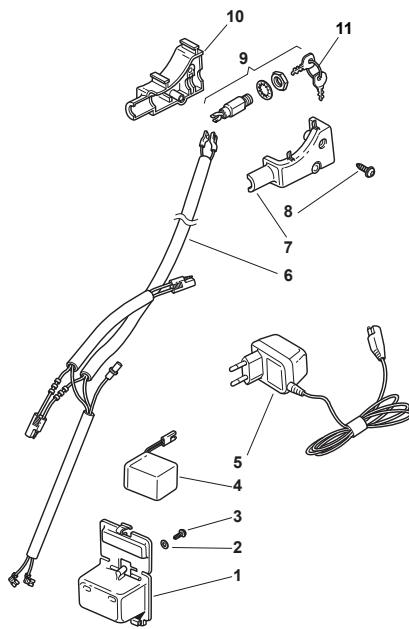

Fig.	Quantity	Part No	Description	Notes
1	1	381006618/1	Handle, Upper Part	Black
1	1	381006632/1	Handle, Upper Part	Yellow
1	1	381006866/0	Handle, Upper Part	Grey
2	1	381003320/1	Lever, Engine Brake	
3	1	181000692/0	Cable, Thread Engine Brake	B&S 625 Series
3	1	181000777/0	Cable, Thread Engine Brake	B&S 700 Series
3	1	181000686/0	Cable, Thread Engine Brake	B&S 450/500 Series
3	1	181000692/0	Cable, Thread Engine Brake	B&S 675 Series/Honda Engine
3	1	181030061/0	Cable, Thread Engine Brake	Honda Engine / B&S 850
3	1	181000688/0	Cable, Thread Engine Brake	GGP Engine
4	1	381000697/0	Cable Rear Drive	
5	1	381003297/1	Driving Lever	
6	1	112727783/0	Screw	
7	1	322551640/0	Plate	
8	1	112154510/0	Nut	

Fig.	Quantity	Part No	Description	Notes
1	1	181007126/0	Throttle Cable	for Honda Engine
1	1	181007127/1	Throttle Cable	for B&S Engine CAPRO
1	1	181007128/0	Throttle Cable	for GGP and B&S Engine DELUXE
2	1	112523040/0	Washer	
3	1	112727787/0	Screw	

Fig.	Quantity	Part No	Description	Notes
1	1	322109533/0	Battery Holder	
2	1	112523040/0	Washer	
3	1	112728691/0	Screw	
4	1	118120052/0	Battery	
5	1	118204120/0	Battery Charger	CE Plugg
5	1	118204121/0	Battery Charger	UK Plugg
6	1	118204195/0	Electric Start Wire	
7	1	322722801/0	Starting Block Outer Half-Bearing	
8	1	322722800/0	Starting Block Inner Half-Bearing	
9	1	118450051/0	Switch	
10	2	112728702/0	Screw	
11	1	112728691/0	Screw	
12	1	118210016/1	Starting Key	

Fig.	Quantity	Part No	Description	Notes
1	1	322109533/0	Battery Holder	
2	1	112523040/0	Washer	
3	1	112728691/0	Screw	
4	1	118120052/0	Battery	
5	1	118204120/0	Battery Charger	CE Plugg
5	1	118204121/0	Battery Charger	UK Plugg
6	1	118204195/0	Electric Start Wire	
7	1	322722805/1	Starting Block Inner Half-Bearing	
8	1	112728300/0	Screw	
9	1	118450051/0	Switch	
10	1	322722804/1	Starting Block Inner Half-Bearing	
11	1	118210016/1	Starting Key	