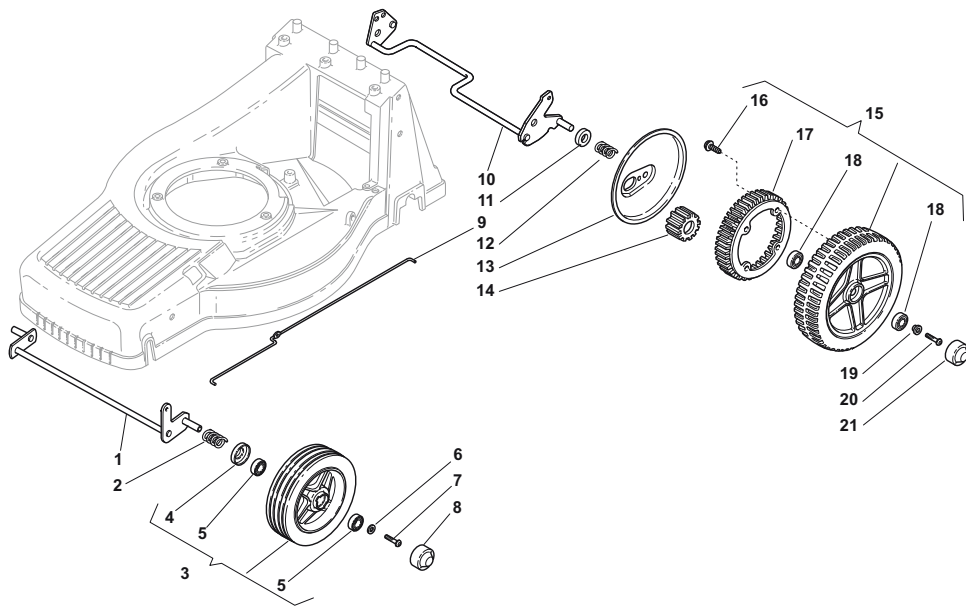

Fig.	Quantity	Part No	Description	Notes
1	1	381002843/0	Front Wheel Axle	
2	2	122430215/0	Spring	
3	2	112521370/0	Washer	
4	2	322600095/0	Protection, Wheel	
5	4	122122200/0	Bearing	
6	2	322686091/1	Wheel	
7	2	112521460/0	Washer	
8	2	112735662/0	Screw	
9	2	322110491/0	Hub Cap Grey	Grey
10	1	122033321/0	Rod, Height Adjustment	
11	1	381002841/0	Rear Wheel Axle	
12	2	122170815/0	Spacer	
13	2	122675100/0	Washer	
14	2	322600121/0	Protection, Wheel	
15	2	112521460/0	Washer	
16	2	112735662/1	Screw	
17	2	122570125/0	Pinion	
18	2	322120109/0	Wheels Crown	
19	4	122122200/0	Bearing	
20	2	322686093/0	Wheel	
21	2	112521460/0	Washer	
22	2	112735662/1	Screw	
23	2	322110492/0	Hub Cap Grey	Grey

Fig.	Quantity	Part No	Description	Notes
1	1	381002845/0	Front Wheel Axle	
2	2	122430210/0	Bearing	
3	2	112521370/0	Washer	
4	4	122122200/0	Bearing	
5	2	381007351/0	Wheel	
6	2	112521460/0	Washer	
7	2	112735662/1	Screw	
8	2	322110491/0	Hub Cap Grey	Grey
9	1	122033322/0	Rod, Height Adjustment	
10	1	381002823/0	Rear Wheel Axle	
11	2	122430215/0	Spring	
12	2	322600121/0	Protection, Wheel	
13	2	112521460/0	Washer	
14	2	112735662/1	Screw	
15	2	122570125/0	Pinion	
17	2	381007361/0	Wheel	Ø 190
17	2	381007362/0	Wheel	Ø 215
18	4	122122201/0	Bearing	
19	2	112521460/0	Washer	
20	2	112735662/1	Screw	
21	2	381004363/0	Hub Cap Grey	Grey

Fig.	Quantity	Part No	Description	Notes
1	1	381002821/0	Front Wheel Axle	
2	2	122430210/0	Bearing	
3	2	381007363/0	Wheel	
4	2	322160522/0	Dust Cover	
5	4	119216039/0	Bearing	
6	2	112521460/0	Washer	
7	2	112735592/0	Screw	
8	2	322110379/0	Hub Cap Black	
9	1	122033322/0	Rod, Height Adjustment	
10	1	381002823/0	Rear Wheel Axle	
11	2	122170810/0	Spacer	
12	2	122430215/0	Spring	
13	2	322600127/0	Protection, Wheel	
14	2	122570126/0	Pinion	
15	2	381007367/0	Wheel	Ø 205
15	2	381007368/0	Wheel	Ø 215
16	8	112728210/0	Screw	
17	2	322120108/0	Wheels Crown	
18	4	119216038/0	Bearing	
19	2	122671655/0	Washer	
20	2	112735592/0	Screw	
21	2	322110380/0	Hub Cap Black	