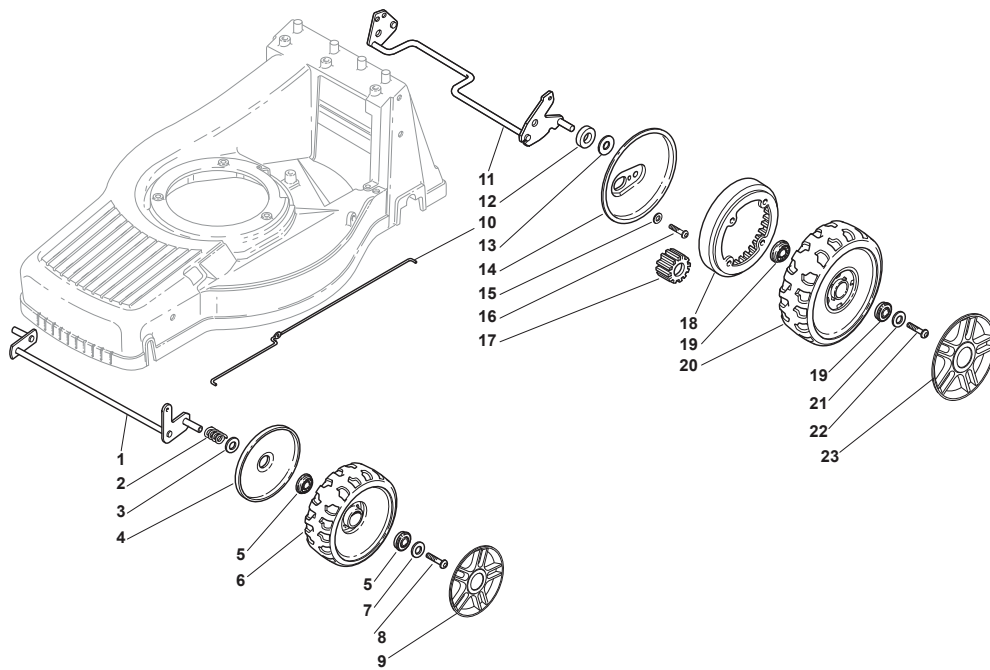

Fig.	Quantity	Part No	Description	Notes
1	1	381002843/0	Front Wheel Axle	
2	2	122430215/0	Spring	
3	2	112521370/0	Washer	
4	2	322600095/0	Protection, Wheel	
5	4	122122200/0	Bearing	
6	2	322686091/1	Wheel	
7	2	112521460/0	Washer	
8	2	112735662/0	Screw	
9	2	322110491/0	Hub Cap Grey	Grey
10	1	122033321/0	Rod, Height Adjustment	
11	1	381002841/0	Rear Wheel Axle	
12	2	122170815/0	Spacer	
13	2	122675100/0	Washer	
14	2	322600121/0	Protection, Wheel	
15	2	112521460/0	Washer	
16	2	112735662/1	Screw	
17	2	122570125/0	Pinion	
18	2	322120109/0	Wheels Crown	
19	4	122122200/0	Bearing	
20	2	322686093/0	Wheel	
21	2	112521460/0	Washer	
22	2	112735662/1	Screw	
23	2	322110492/0	Hub Cap Grey	Grey

Fig.	Quantity	Part No	Description	Notes
1	1	381002845/0	Front Wheel Axle	
2	2	122430210/0	Bearing	
3	2	112521370/0	Washer	
4	4	122122200/0	Bearing	
5	2	381007351/0	Wheel	
6	2	112521460/0	Washer	
7	2	112735662/1	Screw	
8	2	322110491/0	Hub Cap Grey	Grey
9	1	122033322/0	Rod, Height Adjustment	
10	1	381002823/0	Rear Wheel Axle	
11	2	122430215/0	Spring	
12	2	322600121/0	Protection, Wheel	
13	2	112521460/0	Washer	
14	2	112735662/1	Screw	
15	2	122570125/0	Pinion	
17	2	381007361/0	Wheel	Ø 190
17	2	381007362/0	Wheel	Ø 215
18	4	122122201/0	Bearing	
19	2	112521460/0	Washer	
20	2	112735662/1	Screw	
21	2	381004363/0	Hub Cap Grey	Grey