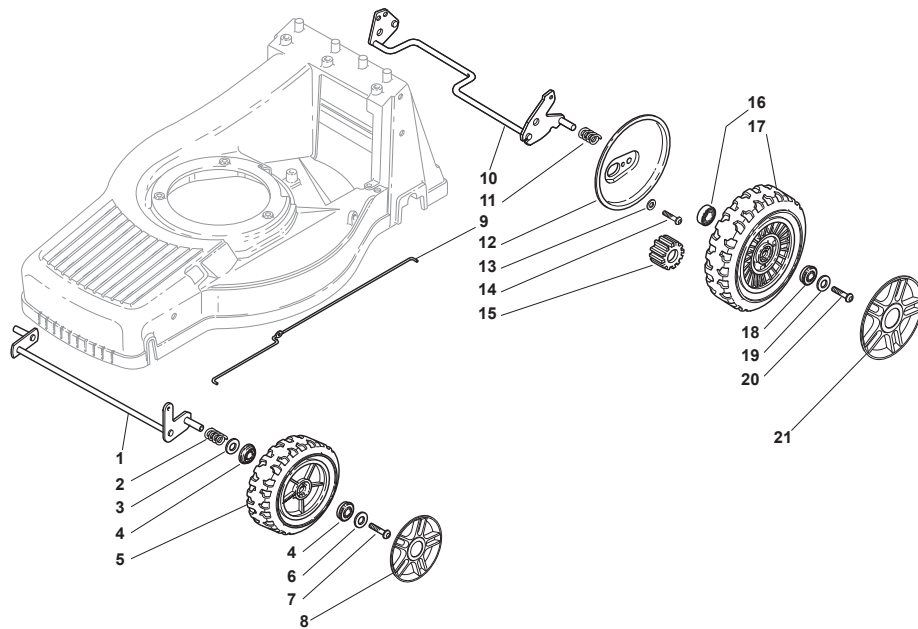

Fig.	Quantity	Part No	Description	Notes
1	1	381002843/0	Front Wheel Axle	
2	2	122430215/0	Spring	
3	2	112521370/0	Washer	
4	2	322600095/0	Protection, Wheel	
5	4	122122200/0	Bearing	
6	2	322686091/1	Wheel	
7	2	112521460/0	Washer	
8	2	112735662/0	Screw	
9	2	322110491/0	Hub Cap Grey	Grey
10	1	122033321/0	Rod, Height Adjustment	
11	1	381002841/0	Rear Wheel Axle	
12	2	122170815/0	Spacer	
13	2	122675100/0	Washer	
14	2	322600121/0	Protection, Wheel	
15	2	112521460/0	Washer	
16	2	112735662/1	Screw	
17	2	122570125/0	Pinion	
18	2	322120109/0	Wheels Crown	
19	4	122122200/0	Bearing	
20	2	322686093/0	Wheel	
21	2	112521460/0	Washer	
22	2	112735662/1	Screw	
23	2	322110492/0	Hub Cap Grey	Grey

Fig.	Quantity	Part No	Description	Notes
1	1	381002845/0	Front Wheel Axle	
2	2	122430210/0	Bearing	
3	2	112521370/0	Washer	
4	4	122122200/0	Bearing	
5	2	381007351/0	Wheel	
6	2	112521460/0	Washer	
7	2	112735662/1	Screw	
8	2	322110491/0	Hub Cap Grey	Grey
9	1	122033322/0	Rod, Height Adjustment	
10	1	381002823/0	Rear Wheel Axle	
11	2	122430215/0	Spring	
12	2	322600121/0	Protection, Wheel	
13	2	112521460/0	Washer	
14	2	112735662/1	Screw	
15	2	122570125/0	Pinion	
17	2	381007361/0	Wheel	Ø 190
17	2	381007362/0	Wheel	Ø 215
18	4	122122201/0	Bearing	
19	2	112521460/0	Washer	
20	2	112735662/1	Screw	
21	2	381004363/0	Hub Cap Grey	Grey

Fig.	Quantity	Part No	Description	Notes
1	1	381002821/0	Front Wheel Axle	
2	2	122430210/0	Bearing	
3	2	381007363/0	Wheel	
4	2	322160522/0	Dust Cover	
5	4	119216039/0	Bearing	
6	2	112521460/0	Washer	
7	2	112735592/0	Screw	
8	2	322110379/0	Hub Cap Black	
9	1	122033322/0	Rod, Height Adjustment	
10	1	381002823/0	Rear Wheel Axle	
11	2	122170810/0	Spacer	
12	2	122430215/0	Spring	
13	2	322600127/0	Protection, Wheel	
14	2	122570126/0	Pinion	
15	2	381007367/0	Wheel	Ø 205
15	2	381007368/0	Wheel	Ø 215
16	8	112728210/0	Screw	
17	2	322120108/0	Wheels Crown	
18	4	119216038/0	Bearing	
19	2	122671655/0	Washer	
20	2	112735592/0	Screw	
21	2	322110380/0	Hub Cap Black	