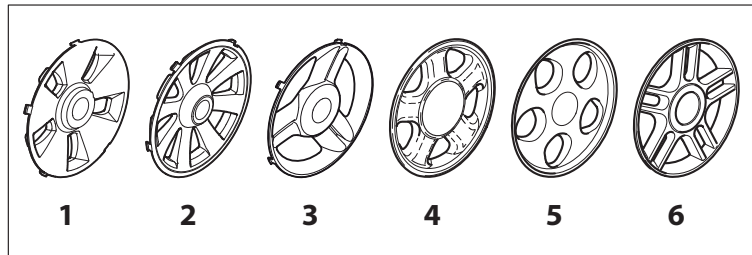

Fig.	Quantity	Part No	Description	Notes
1	1	381002821/0	Front Wheel Axle	
2	2	122430210/0	Bearing	
3	2	381007363/0	Wheel	
4	2	322160522/0	Dust Cover	
5	4	119216039/0	Bearing	
6	2	112521460/0	Washer	
7	2	112735592/0	Screw	
8	2	322110379/0	Hub Cap Black	
9	1	122033322/0	Rod, Height Adjustment	
10	1	381002823/0	Rear Wheel Axle	
11	2	122170810/0	Spacer	
12	2	122430215/0	Spring	
13	2	322600127/0	Protection, Wheel	
14	2	122570126/0	Pinion	
15	2	381007367/0	Wheel	Ø 205
15	2	381007368/0	Wheel	Ø 215
16	8	112728210/0	Screw	
17	2	322120108/0	Wheels Crown	
18	4	119216038/0	Bearing	
19	2	122671655/0	Washer	
20	2	112735592/0	Screw	
21	2	322110380/0	Hub Cap Black	

Fig.	Quantity	Part No	Description	Notes
1	1	381002821/0	Front Wheel Axle	
2	2	122430210/0	Bearing	
3	2	381007364/0	Alluminium Wheel	
4	2	322160522/0	Dust Cover	
5	4	119216039/0	Bearing	
6	2	112521460/0	Washer	
7	2	112735592/0	Screw	
8	2	322110379/0	Hub Cap Black	
9	1	122033322/0	Rod, Height Adjustment	
10	1	381002823/0	Rear Wheel Axle	
11	2	122170810/0	Spacer	
12	2	122430215/0	Spring	
13	2	322600127/0	Protection, Wheel	
14	2	122570126/0	Pinion	
15	2	381007367/0	Wheel	Ø 205
15	2	381007368/0	Wheel	Ø 215
16	8	112728210/0	Screw	
17	2	322120108/0	Wheels Crown	
18	4	119216038/0	Bearing	
19	2	122671655/0	Washer	
20	2	112735592/0	Screw	
21	2	322110380/0	Hub Cap Black	