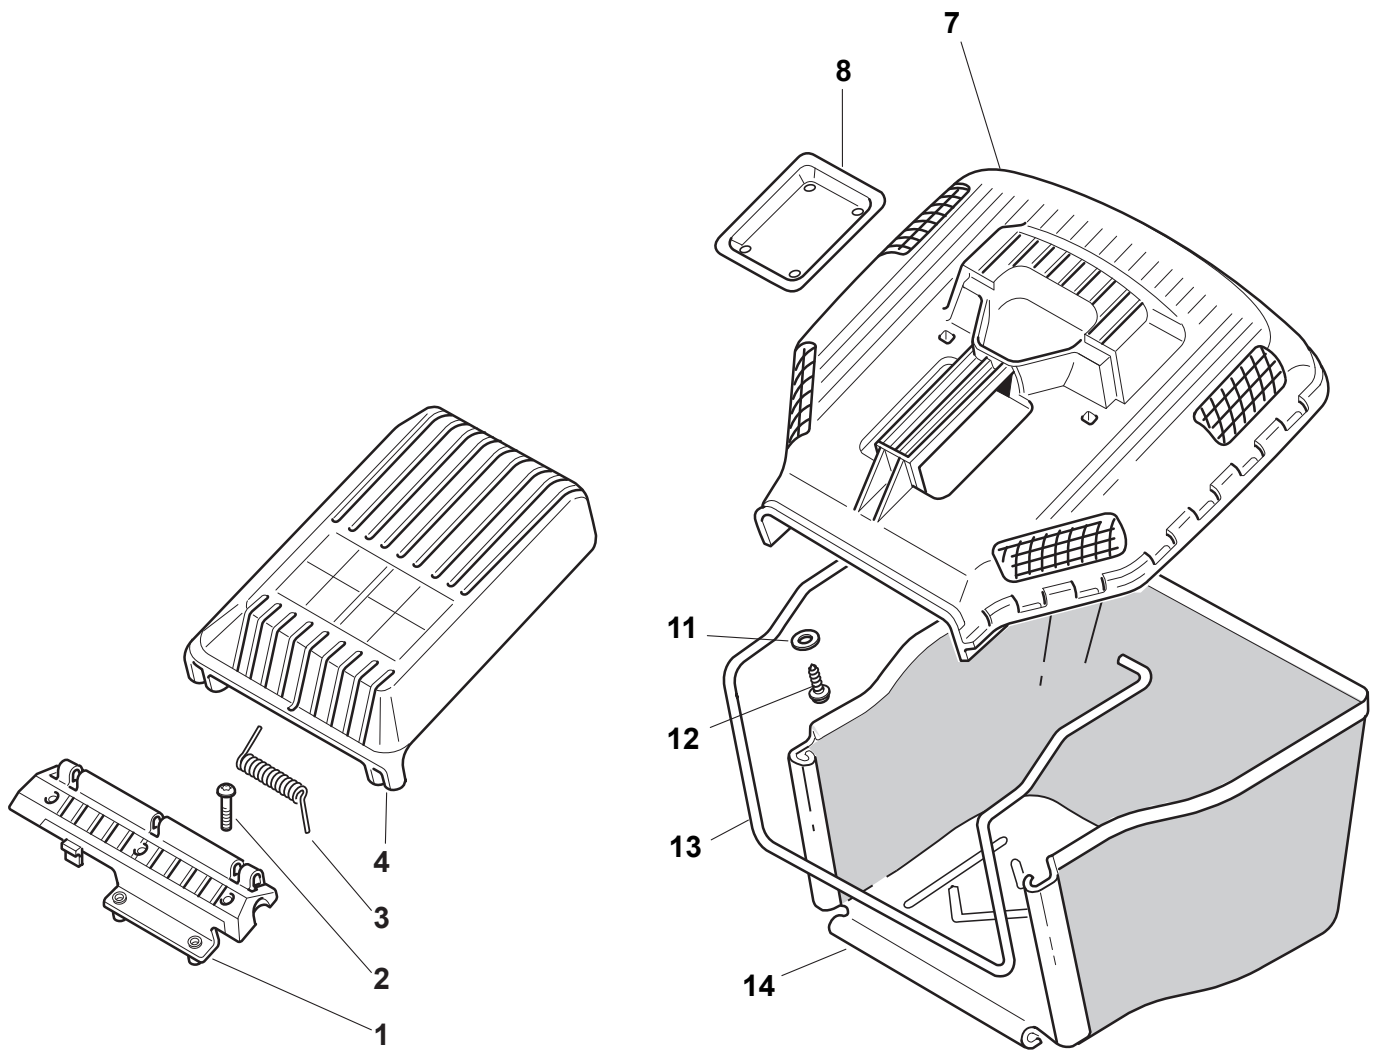

Fig.	Quantity	Part No	Description	Notes
1	1	122465619/0	Hub With Pulley, Crankshaft Ø 22.2	for B&S and GGP Engines
1	1	122465631/0	Hub With Pulley, Crankshaft Ø 25	for HONDA Engines
1	1	122465636/0	Hub With Pulley, Crankshaft Ø 22.2	AVS - for B&S and GGP Engines
1	1	122465637/0	Hub With Pulley, Crankshaft Ø 25	AVS - for HONDA Engines
2	1	181004135/0	Blade Winged	
3	2	322672111/0	Washer	
4	1	322672105/0	Washer	
5	1	112508120/0	Cup Spring	
6	1	122041940/0	Bushing	
7	1	112736825/0	Screw	for AVS Models
7	1	112736850/0	Screw	for B&S and GGP Engines / for HONDA Engines
8	1	112139100/0	Feather, Crankshaft Ø 22,2	for B&S and GGP Engines
8	1	112139150/0	Feather, Crankshaft Ø 25	for HONDA Engines
9	3	122524329/0	Pin	
10	3	322672201/0	Washer	
11	1	322207225/0	Flange, Black	
12	1	122450445/0	Spring	
13	3	322250012/0	No Vibrations Rubber	
14	3	122671651/0	Washer	
15	3	112523060/0	Washer	
16	3	112155000/0	Nut	
17	1	112735661/0	Screw	