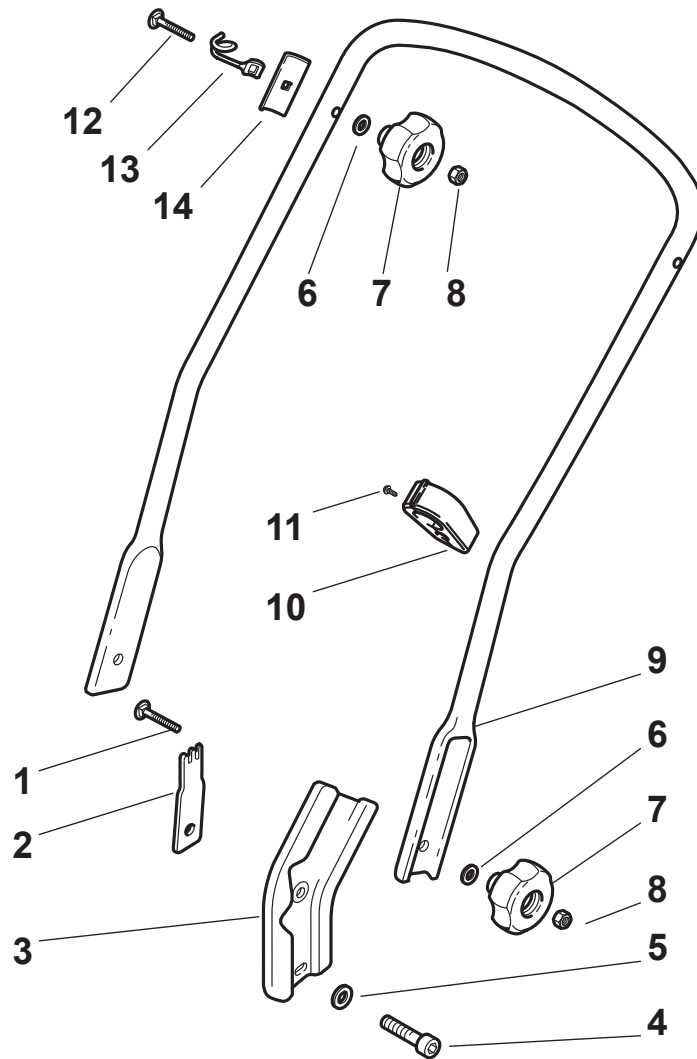

THIS INFORMATION IS NOT INTENDED FOR SALE OR RESALE, AND THIS NOTICE MUST REMAIN ON ALL COPIES.

Fig.	Quantity	Part No	Description	Notes
1	1	381002657/0	Yellow Deck	
1	1	381002669/0	Red Deck	
1	1	381004737/0	Grey Deck	
3	1	322060152/0	Wheels Rod Carter Yellow	
3	1	322060153/1	Wheels Rod Carter Red	
3	1	322060176/0	Carter, Grey	
4	3	112728300/0	Screw	
9	1	112728300/0	Screw	
10	1	322108277/0	Rear Conveyor Assy	
11	3	112735664/0	Screw	
15	1	322109531/0	Battery Cover	
16	1	381008658/1	Grassbox Support Outfit	
21	2	322545160/0	Front Axle Plate	
22	2	112735664/0	Screw	
23	2	112604898/0	Crown Fastener	
24	1	122446181/0	Spring	
25	2	322785153/0	Gear Box Support	
26	4	112735664/0	Screw	
31	1	322399808/0	Knob	
32	1	322321515/0	Lever, Height Adjustment	
33	2	112735661/0	Screw	
34	2	112728300/0	Screw	
35	1	322735563/0	Sector, Height Adjustment	
36	1	322140231/0	Deflector	

Fig.	Quantity	Part No	Description	Notes
1	2	112820655/0	Screw	
2	1	322551635/0	Handle Clamp Fix Plate	
3	2	322778405/0	Support	
4	2	112760515/0	Screw	
5	2	112521350/0	Washer	
6	4	112521350/0	Washer	
7	4	322399810/0	Knob	
8	4	112361005/0	Nut	
9	1	381006613/0	Handle Lower Part	Black
9	1	381006631/0	Handle, Lower Part Yellow	Yellow
9	1	381006865/0	Handle, Lower Part	Grey
10	1	322192001/0	Clamp	
11	1	112728691/0	Screw	
12	2	112820655/0	Screw	
13	1	122430311/0	Starting Rope Guide Spring	
14	2	322545137/0	Handle, Upper Part	

Fig.	Quantity	Part No	Description	Notes
1	2	112820655/0	Screw	
2	2	322551635/0	Handle Clamp Fix Plate	
3	1	381006641/0	Handle Lower Part	
4	2	112760515/0	Screw	
5	2	112521350/0	Washer	
6	4	112521350/0	Washer	
7	4	322399810/0	Knob	
8	4	112361005/0	Nut	
10	1	322192001/0	Clamp	
11	1	112728691/0	Screw	
12	2	112820655/0	Screw	
13	1	122430311/0	Starting Rope Guide Spring	
14	2	322545137/0	Handle, Upper Part	