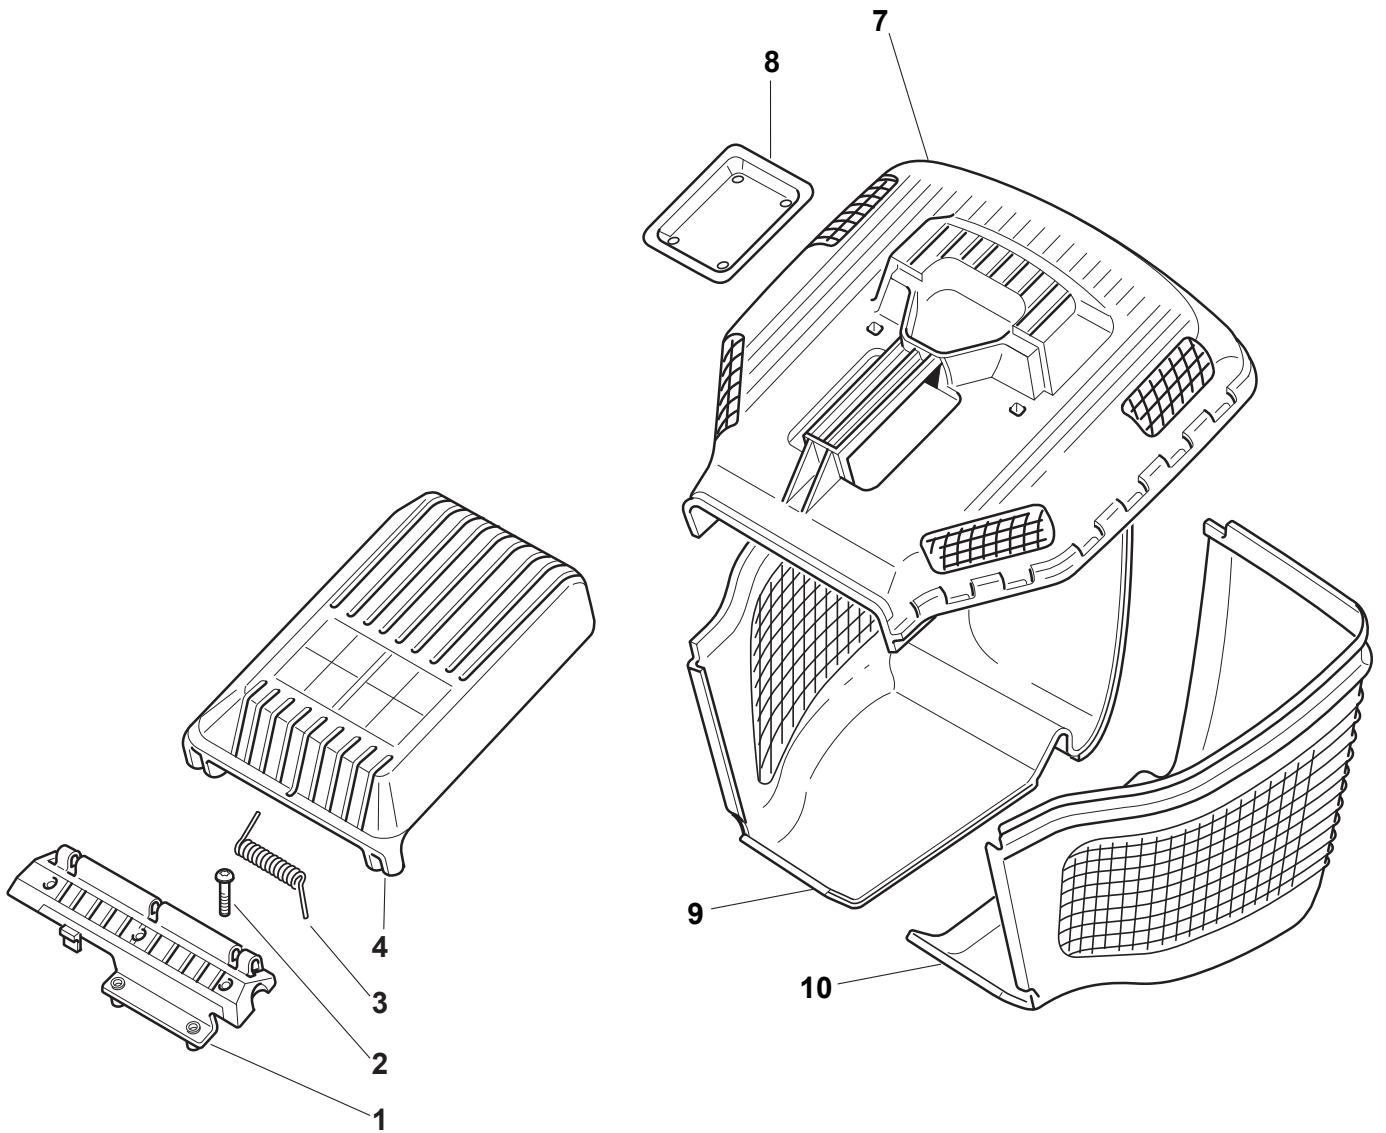

Fig.	Quantity	Part No	Description	Notes
1	1	322785157/0	Stone-Guard Support	Yellow
1	1	322785179/0	Stone-Guard Support	Black
2	3	112735664/0	Screw	
3	1	122450430/0	Spring	
4	1	322600068/2	Stone-Guard	Black
4	1	322600069/2	Stone Guard, Yellow	Yellow
7	1	322486359/0	Grass-Box, Upper Part	
8	1	322486098/0	Plate	
11	2	112521460/0	Washer	
12	2	112728300/0	Screw	
13	1	122608528/0	Stiffening Lower	
14	1	181002235/0	Box, Fabric	