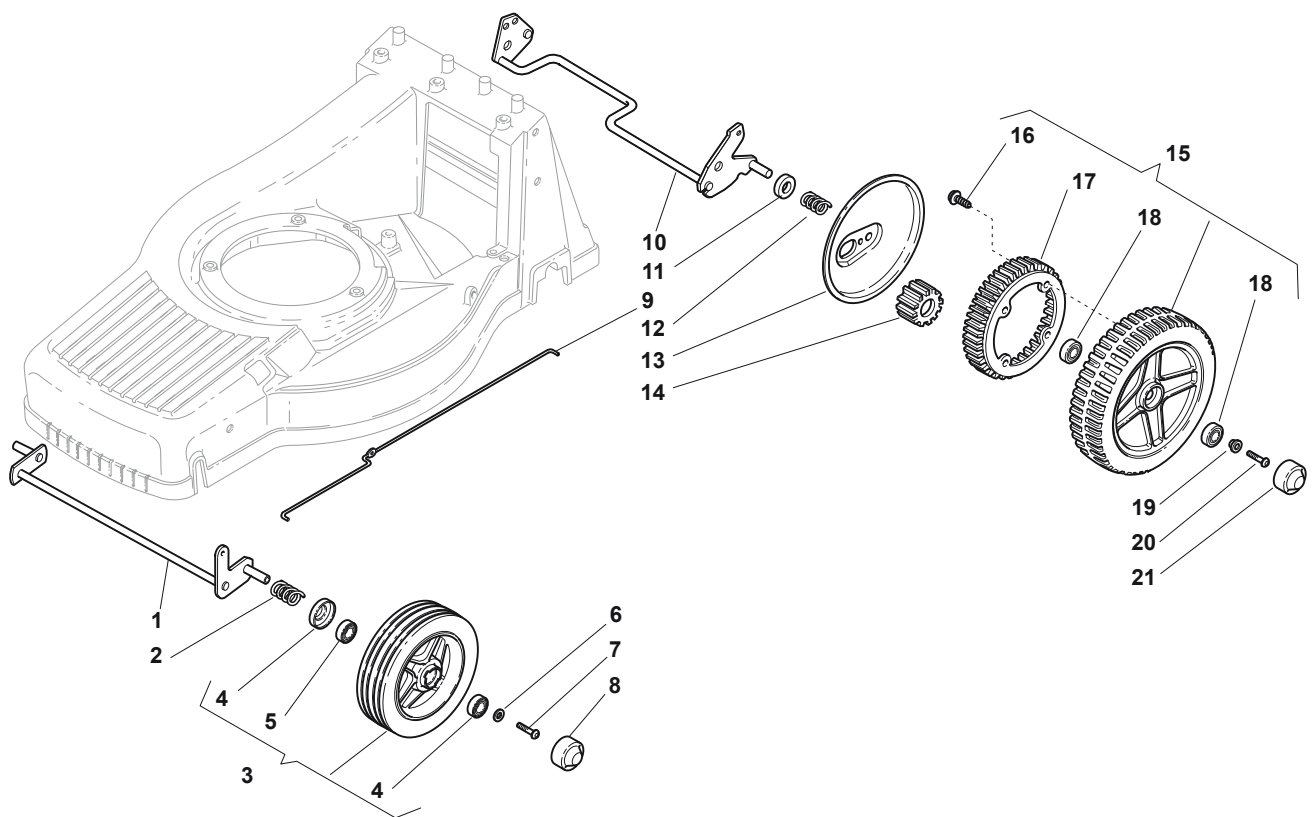

Fig.	Quantity	Part No	Description	Notes
1	1	381002845/0	Front Wheel Axle	
2	2	122430210/0	Bearing	
3	2	112521370/0	Washer	
4	4	122122200/0	Bearing	
5	2	381007351/0	Wheel	
6	2	112521460/0	Washer	
7	2	112735662/1	Screw	
8	2	322110491/0	Hub Cap Grey	Grey
9	1	122033322/0	Rod, Height Adjustment	
10	1	381002823/0	Rear Wheel Axle	
11	2	122430215/0	Spring	
12	2	322600121/0	Protection, Wheel	
13	2	112521460/0	Washer	
14	2	112735662/1	Screw	
15	2	122570125/0	Pinion	
17	2	381007361/0	Wheel	Ø 190
17	2	381007362/0	Wheel	Ø 215
18	4	122122201/0	Bearing	
19	2	112521460/0	Washer	
20	2	112735662/1	Screw	
21	2	381004363/0	Hub Cap Grey	Grey

Fig.	Quantity	Part No	Description	Notes
1	1	381002821/0	Front Wheel Axle	
2	2	122430210/0	Bearing	
3	2	381007363/0	Wheel	
4	2	322160522/0	Dust Cover	
5	4	119216039/0	Bearing	
6	2	112521460/0	Washer	
7	2	112735592/0	Screw	
8	2	322110379/0	Hub Cap Black	
9	1	122033322/0	Rod, Height Adjustment	
10	1	381002823/0	Rear Wheel Axle	
11	2	122170810/0	Spacer	
12	2	122430215/0	Spring	
13	2	322600127/0	Protection, Wheel	
14	2	122570126/0	Pinion	
15	2	381007367/0	Wheel	Ø 205
15	2	381007368/0	Wheel	Ø 215
16	8	112728210/0	Screw	
17	2	322120108/0	Wheels Crown	
18	4	119216038/0	Bearing	
19	2	122671655/0	Washer	
20	2	112735592/0	Screw	
21	2	322110380/0	Hub Cap Black	

Fig.	Quantity	Part No	Description	Notes
1	1	381002821/0	Front Wheel Axle	
2	2	122430210/0	Bearing	
3	2	381007364/0	Alluminium Wheel	
4	2	322160522/0	Dust Cover	
5	4	119216039/0	Bearing	
6	2	112521460/0	Washer	
7	2	112735592/0	Screw	
8	2	322110379/0	Hub Cap Black	
9	1	122033322/0	Rod, Height Adjustment	
10	1	381002823/0	Rear Wheel Axle	
11	2	122170810/0	Spacer	
12	2	122430215/0	Spring	
13	2	322600127/0	Protection, Wheel	
14	2	122570126/0	Pinion	
15	2	381007367/0	Wheel	Ø 205
15	2	381007368/0	Wheel	Ø 215
16	8	112728210/0	Screw	
17	2	322120108/0	Wheels Crown	
18	4	119216038/0	Bearing	
19	2	122671655/0	Washer	
20	2	112735592/0	Screw	
21	2	322110380/0	Hub Cap Black	