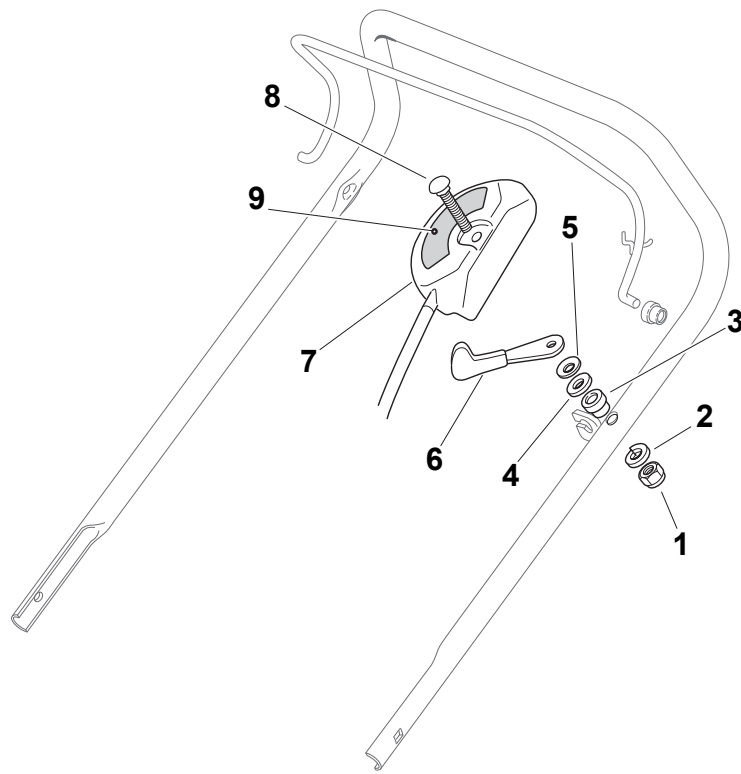

Fig.	Quantity	Part No	Description	Notes
1	2	112820655/0	Screw	
2	1	322551635/0	Handle Clamp Fix Plate	
3	2	322778405/0	Support	
4	2	112760515/0	Screw	
5	2	112521350/0	Washer	
6	4	112521350/0	Washer	
7	4	322399810/0	Knob	
8	4	112361005/0	Nut	
9	1	381006613/0	Handle Lower Part	Black
9	1	381006631/0	Handle, Lower Part Yellow	Yellow
9	1	381006865/0	Handle, Lower Part	Grey
10	1	322192001/0	Clamp	
11	1	112728691/0	Screw	
12	2	112820655/0	Screw	
13	1	122430311/0	Starting Rope Guide Spring	
14	2	322545137/0	Handle, Upper Part	

Fig.	Quantity	Part No	Description	Notes
1	2	112820655/0	Screw	
2	2	322551635/0	Handle Clamp Fix Plate	
3	1	381006641/0	Handle Lower Part	
4	2	112760515/0	Screw	
5	2	112521350/0	Washer	
6	4	112521350/0	Washer	
7	4	322399810/0	Knob	
8	4	112361005/0	Nut	
10	1	322192001/0	Clamp	
11	1	112728691/0	Screw	
12	2	112820655/0	Screw	
13	1	122430311/0	Starting Rope Guide Spring	
14	2	322545137/0	Handle, Upper Part	

Fig.	Quantity	Part No	Description	Notes
1	1	381006618/1	Handle, Upper Part	Black
1	1	381006632/1	Handle, Upper Part	Yellow
1	1	381006866/0	Handle, Upper Part	Grey
2	1	381003320/1	Lever, Engine Brake	
3	1	181000692/0	Cable, Thread Engine Brake	B&S 625 Series
3	1	181000777/0	Cable, Thread Engine Brake	B&S 700 Series
3	1	181000686/0	Cable, Thread Engine Brake	B&S 450/500 Series
3	1	181000692/0	Cable, Thread Engine Brake	B&S 675 Series/Honda Engine
3	1	181030061/0	Cable, Thread Engine Brake	Honda Engine / B&S 850
3	1	181000688/0	Cable, Thread Engine Brake	GGP Engine
4	1	381000697/0	Cable Rear Drive	
5	1	381003297/1	Driving Lever	
6	1	112727783/0	Screw	
7	1	322551640/0	Plate	
8	1	112154510/0	Nut	