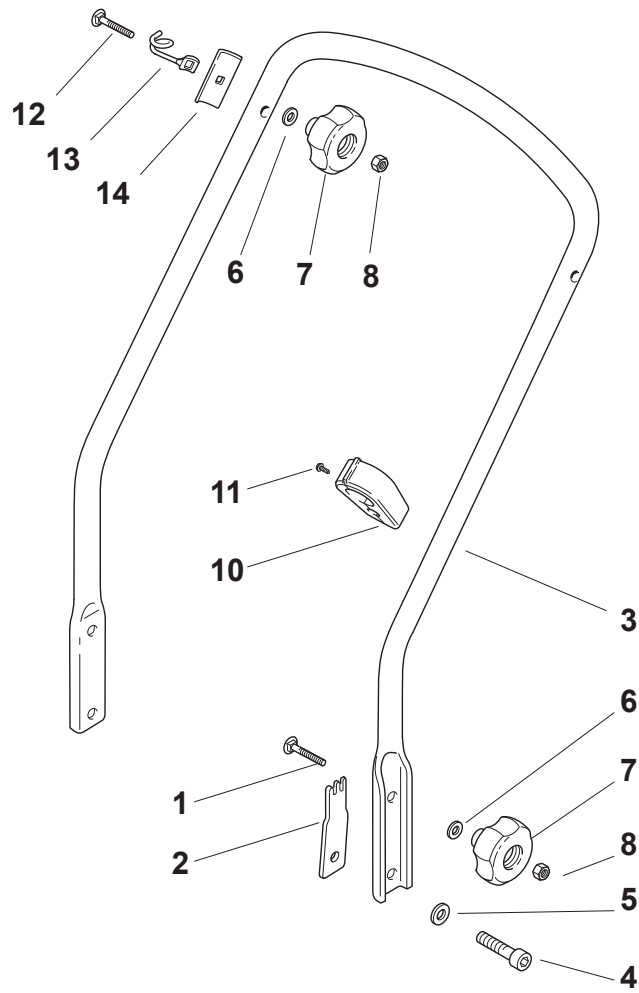

THIS INFORMATION IS NOT INTENDED FOR SALE OR RESALE, AND THIS NOTICE MUST REMAIN ON ALL COPIES.

Fig.	Quantity	Part No	Description	Notes
1	1	381002657/0	Yellow Deck	
1	1	381002669/0	Red Deck	
1	1	381004737/0	Grey Deck	
3	1	322060152/0	Wheels Rod Carter Yellow	
3	1	322060153/1	Wheels Rod Carter Red	
3	1	322060176/0	Carter, Grey	
4	3	112728300/0	Screw	
9	1	112728300/0	Screw	
10	1	322108277/0	Rear Conveyor Assy	
11	3	112735664/0	Screw	
15	1	322109531/0	Battery Cover	
16	1	381008658/1	Grassbox Support Outfit	
21	2	322545160/0	Front Axle Plate	
22	2	112735664/0	Screw	
23	2	112604898/0	Crown Fastener	
24	1	122446181/0	Spring	
25	2	322785153/0	Gear Box Support	
26	4	112735664/0	Screw	
31	1	322399808/0	Knob	
32	1	322321515/0	Lever, Height Adjustment	
33	2	112735661/0	Screw	
34	2	112728300/0	Screw	
35	1	322735563/0	Sector, Height Adjustment	
36	1	322140231/0	Deflector	

Fig.	Quantity	Part No	Description	Notes
1	2	112820655/0	Screw	
2	1	322551635/0	Handle Clamp Fix Plate	
3	2	322778405/0	Support	
4	2	112760515/0	Screw	
5	2	112521350/0	Washer	
6	4	112521350/0	Washer	
7	4	322399810/0	Knob	
8	4	112361005/0	Nut	
9	1	381006613/0	Handle Lower Part	Black
9	1	381006631/0	Handle, Lower Part Yellow	Yellow
9	1	381006865/0	Handle, Lower Part	Grey
10	1	322192001/0	Clamp	
11	1	112728691/0	Screw	
12	2	112820655/0	Screw	
13	1	122430311/0	Starting Rope Guide Spring	
14	2	322545137/0	Handle, Upper Part	

Fig.	Quantity	Part No	Description	Notes
1	2	112820655/0	Screw	
2	2	322551635/0	Handle Clamp Fix Plate	
3	1	381006641/0	Handle Lower Part	
4	2	112760515/0	Screw	
5	2	112521350/0	Washer	
6	4	112521350/0	Washer	
7	4	322399810/0	Knob	
8	4	112361005/0	Nut	
10	1	322192001/0	Clamp	
11	1	112728691/0	Screw	
12	2	112820655/0	Screw	
13	1	122430311/0	Starting Rope Guide Spring	
14	2	322545137/0	Handle, Upper Part	