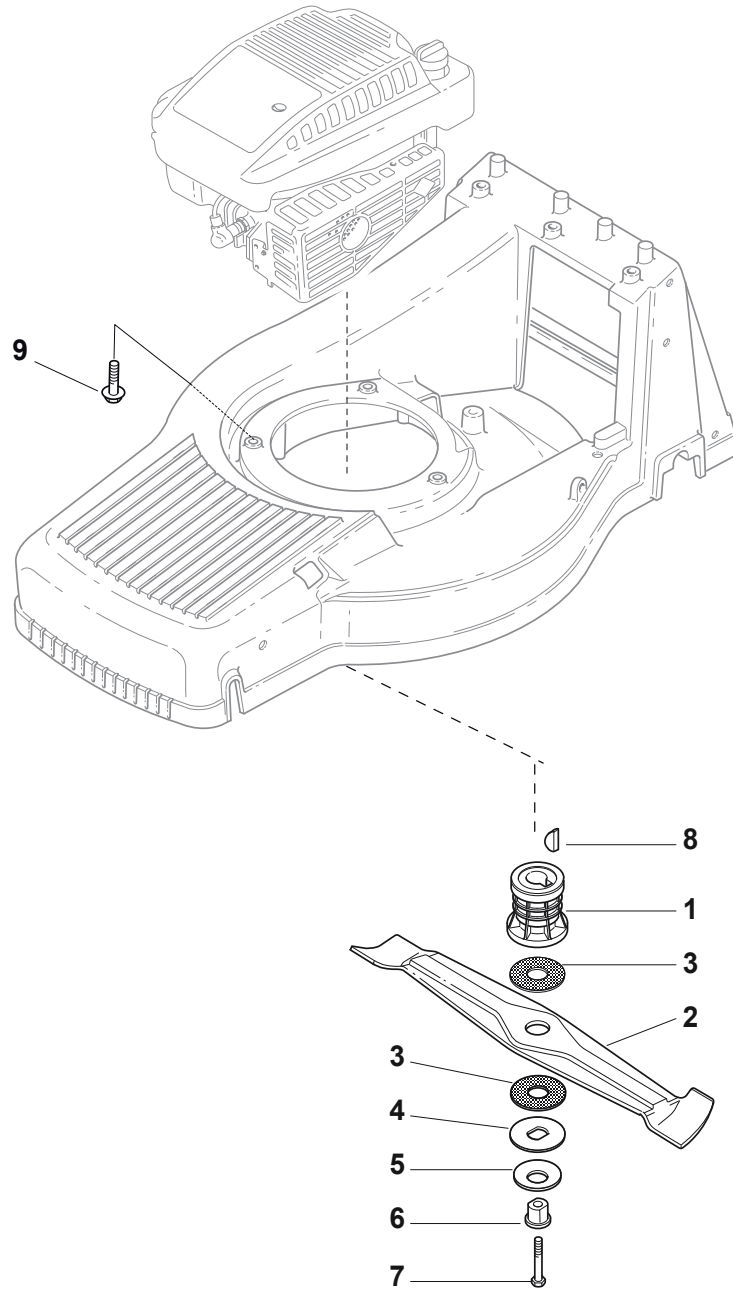

Fig.	Quantity	Part No	Description	Notes
1	1	381002821/0	Front Wheel Axle	
2	2	122430210/0	Bearing	
3	2	381007364/0	Alluminium Wheel	
4	2	322160522/0	Dust Cover	
5	4	119216039/0	Bearing	
6	2	112521460/0	Washer	
7	2	112735592/0	Screw	
8	2	322110379/0	Hub Cap Black	
9	1	122033322/0	Rod, Height Adjustment	
10	1	381002823/0	Rear Wheel Axle	
11	2	122170810/0	Spacer	
12	2	122430215/0	Spring	
13	2	322600127/0	Protection, Wheel	
14	2	122570126/0	Pinion	
15	2	381007367/0	Wheel	Ø 205
15	2	381007368/0	Wheel	Ø 215
16	8	112728210/0	Screw	
17	2	322120108/0	Wheels Crown	
18	4	119216038/0	Bearing	
19	2	122671655/0	Washer	
20	2	112735592/0	Screw	
21	2	322110380/0	Hub Cap Black	

Fig.	Quantity	Part No	Description	Notes
1	1	122465618/0	Hub, Crankshaft Ø 22.2	for B&S and GGP Engines
1	1	122465630/0	Hub, Crankshaft Ø 25	for HONDA Engines
2	1	181004143/0	Blade Winged	
3	1	112530140/0	Washer	
4	1	112735698/0	Screw	
5	1	112139100/0	Feather, Crankshaft Ø 22,2	for B&S and GGP Engines
5	1	112139150/0	Feather, Crankshaft Ø 25	for HONDA Engines
6	3	112735108/1	Screw	

Fig.	Quantity	Part No	Description	Notes
1	1	122465619/0	Hub With Pulley, Crankshaft Ø 22.2	for B&S and GGP Engines
1	1	122465631/0	Hub With Pulley, Crankshaft Ø 25	for HONDA Engines
1	1	122465636/0	Hub With Pulley, Crankshaft Ø 22.2	AVS - for B&S and GGP Engines
1	1	122465637/0	Hub With Pulley, Crankshaft Ø 25	AVS - for HONDA Engines
2	1	181004135/0	Blade Winged	
3	2	322672111/0	Washer	
4	1	322672105/0	Washer	
5	1	112508120/0	Cup Spring	
6	1	122041940/0	Bushing	
7	1	112736825/0	Screw	AVS
7	1	112736850/0	Screw	
8	1	112139100/0	Feather, Crankshaft Ø 22,2	for B&S and GGP Engines
8	1	112139150/0	Feather, Crankshaft Ø 25	for HONDA Engines
9	3	112735108/1	Screw	