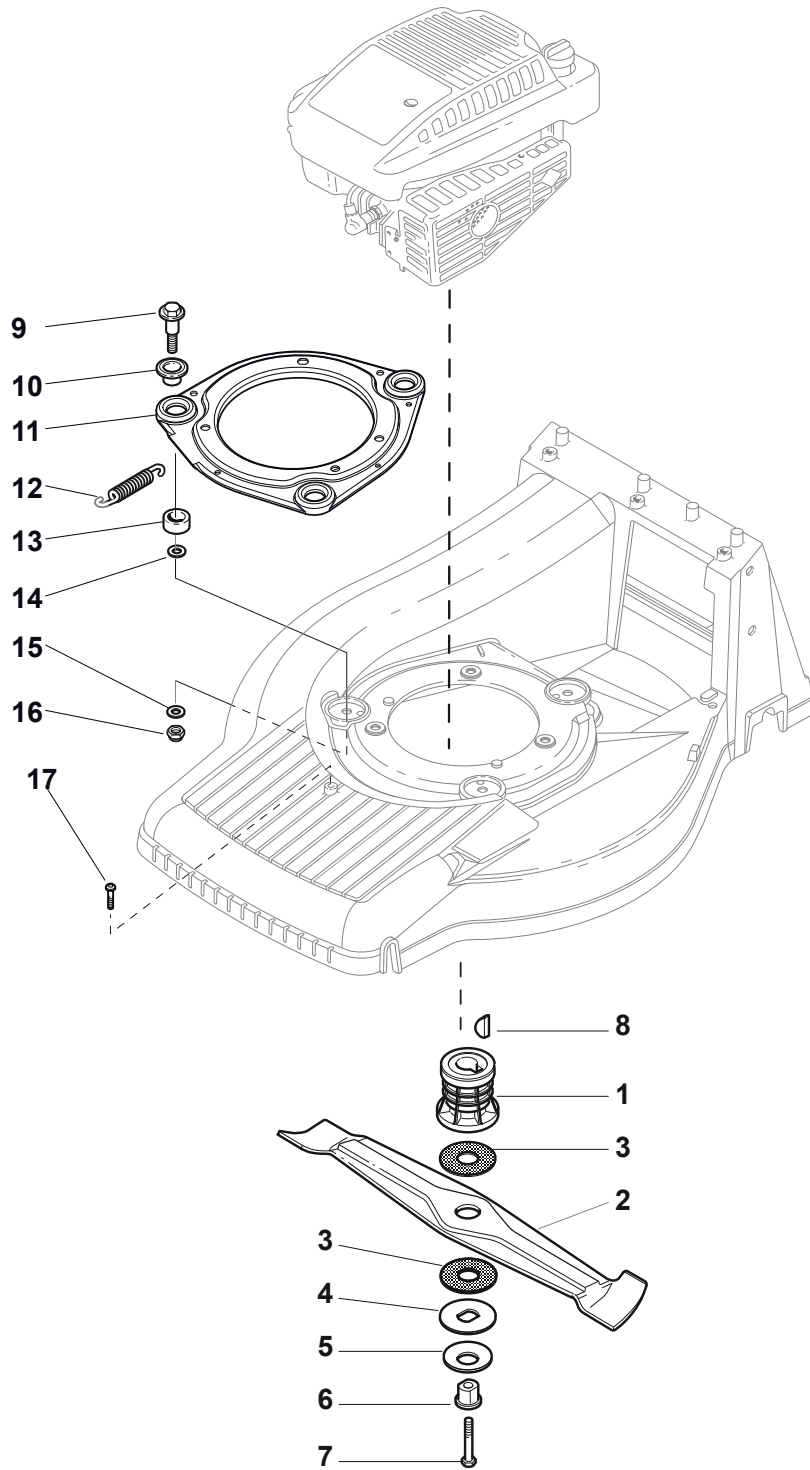

Fig.	Quantity	Part No	Description	Notes
1	1	381002821/0	Front Wheel Axle	
2	2	122430210/0	Bearing	
3	2	381007363/0	Wheel	
4	2	322160522/0	Dust Cover	
5	4	119216039/0	Bearing	
6	2	112521460/0	Washer	
7	2	112735592/0	Screw	
8	2	322110379/0	Hub Cap Black	
9	1	122033322/0	Rod, Height Adjustment	
10	1	381002823/0	Rear Wheel Axle	
11	2	122170810/0	Spacer	
12	2	122430215/0	Spring	
13	2	322600127/0	Protection, Wheel	
14	2	122570126/0	Pinion	
15	2	381007367/0	Wheel	Ø 205
15	2	381007368/0	Wheel	Ø 215
16	8	112728210/0	Screw	
17	2	322120108/0	Wheels Crown	
18	4	119216038/0	Bearing	
19	2	122671655/0	Washer	
20	2	112735592/0	Screw	
21	2	322110380/0	Hub Cap Black	

Fig.	Quantity	Part No	Description	Notes
1	1	381002821/0	Front Wheel Axle	
2	2	122430210/0	Bearing	
3	2	381007364/0	Alluminium Wheel	
4	2	322160522/0	Dust Cover	
5	4	119216039/0	Bearing	
6	2	112521460/0	Washer	
7	2	112735592/0	Screw	
8	2	322110379/0	Hub Cap Black	
9	1	122033322/0	Rod, Height Adjustment	
10	1	381002823/0	Rear Wheel Axle	
11	2	122170810/0	Spacer	
12	2	122430215/0	Spring	
13	2	322600127/0	Protection, Wheel	
14	2	122570126/0	Pinion	
15	2	381007367/0	Wheel	Ø 205
15	2	381007368/0	Wheel	Ø 215
16	8	112728210/0	Screw	
17	2	322120108/0	Wheels Crown	
18	4	119216038/0	Bearing	
19	2	122671655/0	Washer	
20	2	112735592/0	Screw	
21	2	322110380/0	Hub Cap Black	

Fig.	Quantity	Part No	Description	Notes
1	1	122465619/0	Hub With Pulley, Crankshaft Ø 22.2	for B&S and GGP Engines
1	1	122465631/0	Hub With Pulley, Crankshaft Ø 25	for HONDA Engines
1	1	122465636/0	Hub With Pulley, Crankshaft Ø 22.2	AVS - for B&S and GGP Engines
1	1	122465637/0	Hub With Pulley, Crankshaft Ø 25	AVS - for HONDA Engines
2	1	181004135/0	Blade Winged	
3	2	322672111/0	Washer	
4	1	322672105/0	Washer	
5	1	112508120/0	Cup Spring	
6	1	122041940/0	Bushing	
7	1	112736825/0	Screw	AVS
7	1	112736850/0	Screw	
8	1	112139100/0	Feather, Crankshaft Ø 22,2	for B&S and GGP Engines
8	1	112139150/0	Feather, Crankshaft Ø 25	for HONDA Engines
9	3	112735108/1	Screw	