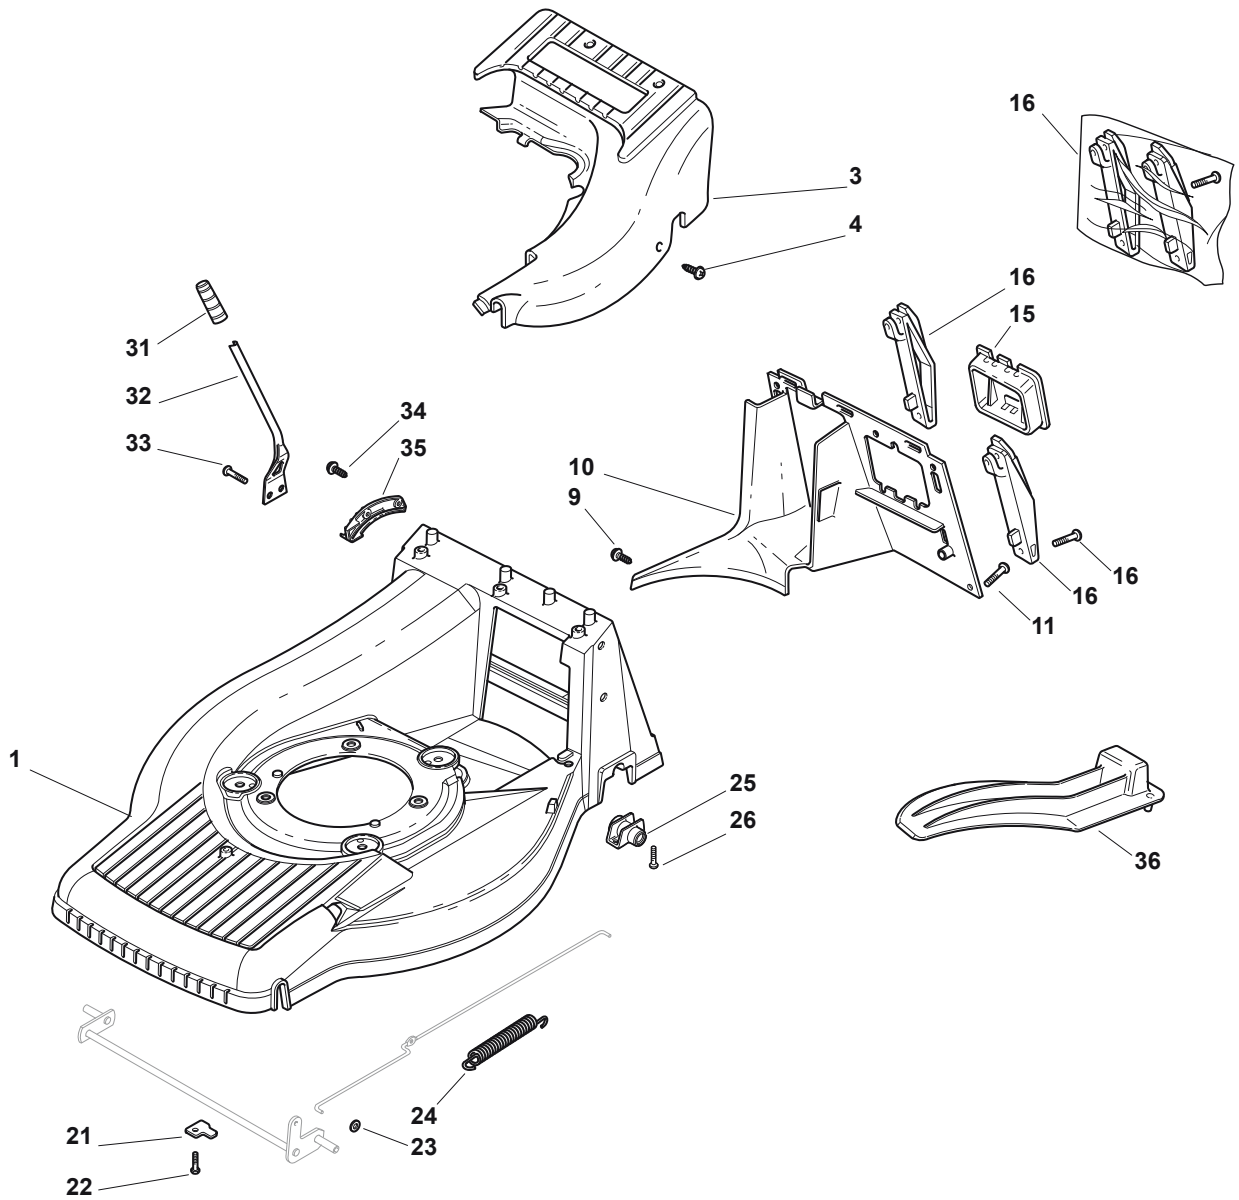

THIS INFORMATION IS NOT INTENDED FOR SALE OR RESALE, AND THIS NOTICE MUST REMAIN ON ALL COPIES.

Fig.	Quantity	Part No	Description	Notes
1	1	381002657/0	Yellow Deck	
1	1	381002669/0	Red Deck	
1	1	381004737/0	Grey Deck	
3	1	322060152/0	Wheels Rod Carter Yellow	
3	1	322060153/1	Wheels Rod Carter Red	
3	1	322060176/0	Carter, Grey	
4	3	112728300/0	Screw	
9	1	112728300/0	Screw	
10	1	322108277/0	Rear Conveyor Assy	
11	3	112735664/0	Screw	
15	1	322109531/0	Battery Cover	
16	1	381008658/1	Grassbox Support Outfit	
21	2	322545160/0	Front Axle Plate	
22	2	112735664/0	Screw	
23	2	112604898/0	Crown Fastener	
24	1	122446181/0	Spring	
25	2	322785153/0	Gear Box Support	
26	4	112735664/0	Screw	
31	1	322399808/0	Knob	
32	1	322321515/0	Lever, Height Adjustment	
33	2	112735661/0	Screw	
34	2	112728300/0	Screw	
35	1	322735563/0	Sector, Height Adjustment	
36	1	322140231/0	Deflector	

Fig.	Quantity	Part No	Description	Notes
1	2	112820655/0	Screw	
2	1	322551635/0	Handle Clamp Fix Plate	
3	2	322778405/0	Support	
4	2	112760515/0	Screw	
5	2	112521350/0	Washer	
6	4	112521350/0	Washer	
7	4	322399810/0	Knob	
8	4	112361005/0	Nut	
9	1	381006613/0	Handle Lower Part	Black
9	1	381006631/0	Handle, Lower Part Yellow	Yellow
9	1	381006865/0	Handle, Lower Part	Grey
10	1	322192001/0	Clamp	
11	1	112728691/0	Screw	
12	2	112820655/0	Screw	
13	1	122430311/0	Starting Rope Guide Spring	
14	2	322545137/0	Handle, Upper Part	

Fig.	Quantity	Part No	Description	Notes
1	2	112820655/0	Screw	
2	2	322551635/0	Handle Clamp Fix Plate	
3	1	381006641/0	Handle Lower Part	
4	2	112760515/0	Screw	
5	2	112521350/0	Washer	
6	4	112521350/0	Washer	
7	4	322399810/0	Knob	
8	4	112361005/0	Nut	
10	1	322192001/0	Clamp	
11	1	112728691/0	Screw	
12	2	112820655/0	Screw	
13	1	122430311/0	Starting Rope Guide Spring	
14	2	322545137/0	Handle, Upper Part	