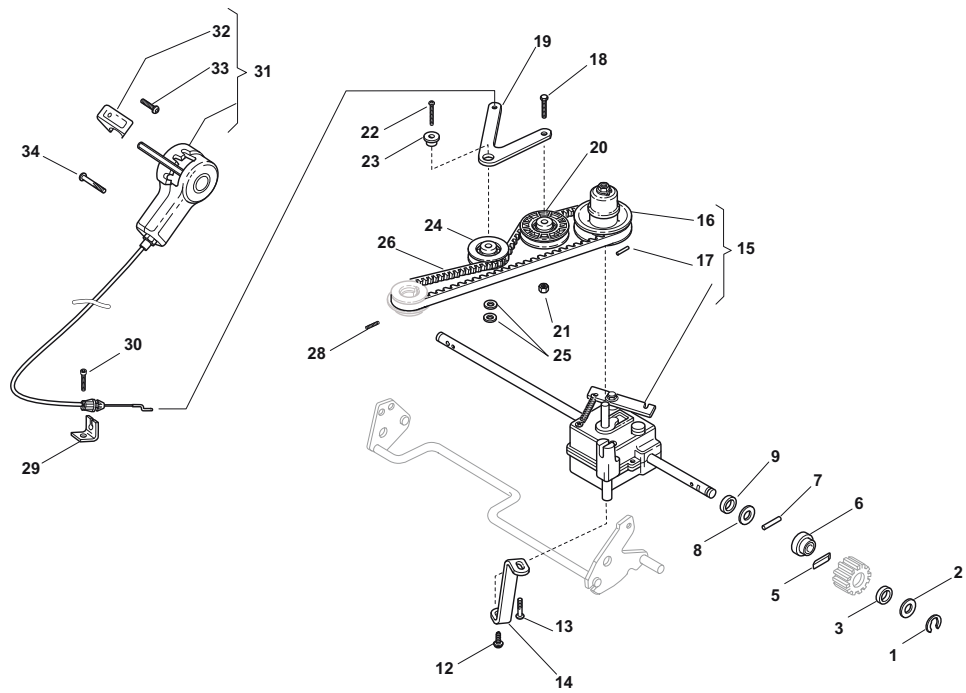

Fig.	Quantity	Part No	Description	Notes
1	2	112000957/0	Benzing Ring	
2	2	112520032/0	Washer	
3	2	322160520/0	Dust Cover Disc	
5	2	122076645/0	Key	
6	2	322170630/1	Spacer	
7	2	122753002/0	Pin	
8	2	112520032/0	Washer	
9	2	119035152/0	Grommet	
12	1	112728300/0	Screw	
13	1	112735664/0	Screw	
14	1	322778409/0	Clamp	
15	1	181003086/0	Gear Box F.R.	
16	1	122601932/0	Pulley	
17	1	112645700/0	Elastic Pin	
18	1	112674550/0	Screw	
19	1	322320001/0	Driving Lever	
20	1	122601914/0	Pulley	
21	1	112154510/0	Nut	
22	1	112735669/0	Screw	
23	1	122671656/0	Washer	
24	1	122601915/0	Pulley	
25	2	112523040/0	Washer	
26	1	135064378/0	Belt	
28	1	112714312/0	Dowel	
29	1	322806619/0	Support	
30	1	112735664/0	Screw	
31	1	381007097/0	Cable, Speed Drive Control	
32	1	322399809/0	Knob	
33	2	112728300/0	Screw	
34	2	112728702/0	Screw