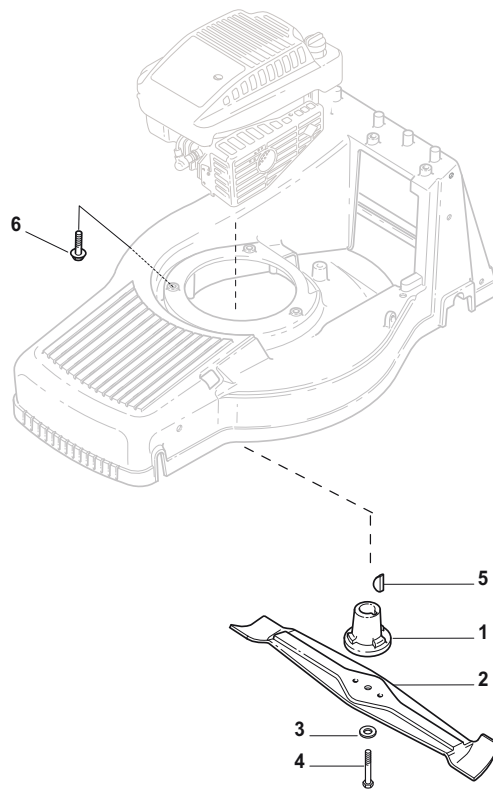

Fig.	Quantity	Part No	Description	Notes
1	1	381002821/0	Front Wheel Axle	
2	2	122430210/0	Bearing	
3	2	381007363/0	Wheel	
4	2	322160522/0	Dust Cover	
5	4	119216039/0	Bearing	
6	2	112521460/0	Washer	
7	2	112735592/0	Screw	
8	2	322110379/0	Hub Cap Black	
9	1	122033322/0	Rod, Height Adjustment	
10	1	381002823/0	Rear Wheel Axle	
11	2	122170810/0	Spacer	
12	2	122430215/0	Spring	
13	2	322600127/0	Protection, Wheel	
14	2	122570126/0	Pinion	
15	2	381007367/0	Wheel	Ø 205
15	2	381007368/0	Wheel	Ø 215
16	8	112728210/0	Screw	
17	2	322120108/0	Wheels Crown	
18	4	119216038/0	Bearing	
19	2	122671655/0	Washer	
20	2	112735592/0	Screw	
21	2	322110380/0	Hub Cap Black	

Fig.	Quantity	Part No	Description	Notes
1	1	381002821/0	Front Wheel Axle	
2	2	122430210/0	Bearing	
3	2	381007364/0	Alluminium Wheel	
4	2	322160522/0	Dust Cover	
5	4	119216039/0	Bearing	
6	2	112521460/0	Washer	
7	2	112735592/0	Screw	
8	2	322110379/0	Hub Cap Black	
9	1	122033322/0	Rod, Height Adjustment	
10	1	381002823/0	Rear Wheel Axle	
11	2	122170810/0	Spacer	
12	2	122430215/0	Spring	
13	2	322600127/0	Protection, Wheel	
14	2	122570126/0	Pinion	
15	2	381007367/0	Wheel	Ø 205
15	2	381007368/0	Wheel	Ø 215
16	8	112728210/0	Screw	
17	2	322120108/0	Wheels Crown	
18	4	119216038/0	Bearing	
19	2	122671655/0	Washer	
20	2	112735592/0	Screw	
21	2	322110380/0	Hub Cap Black	

Fig.	Quantity	Part No	Description	Notes
1	4	322110643/0	Hub Cap Grey	
2	4	322110645/0	Hub Cap Grey	
2	4	322110649/0	Hub Cap Yellow	
3	4	322110687/0	Hub Cap Grey	
4	4	322110382/0	Hub Cap Grey	
5	4	322110416/0	Hub Cap Grey	
6	4	322110492/0	Hub Cap Grey	

Fig.	Quantity	Part No	Description	Notes
1	1	122465618/0	Hub, Crankshaft Ø 22.2	for B&S and GGP Engines
1	1	122465630/0	Hub, Crankshaft Ø 25	for HONDA Engines
2	1	181004143/0	Blade Winged	
3	1	112530140/0	Washer	
4	1	112735698/0	Screw	
5	1	112139100/0	Feather, Crankshaft Ø 22,2	for B&S and GGP Engines
5	1	112139150/0	Feather, Crankshaft Ø 25	for HONDA Engines
6	3	112735108/1	Screw	