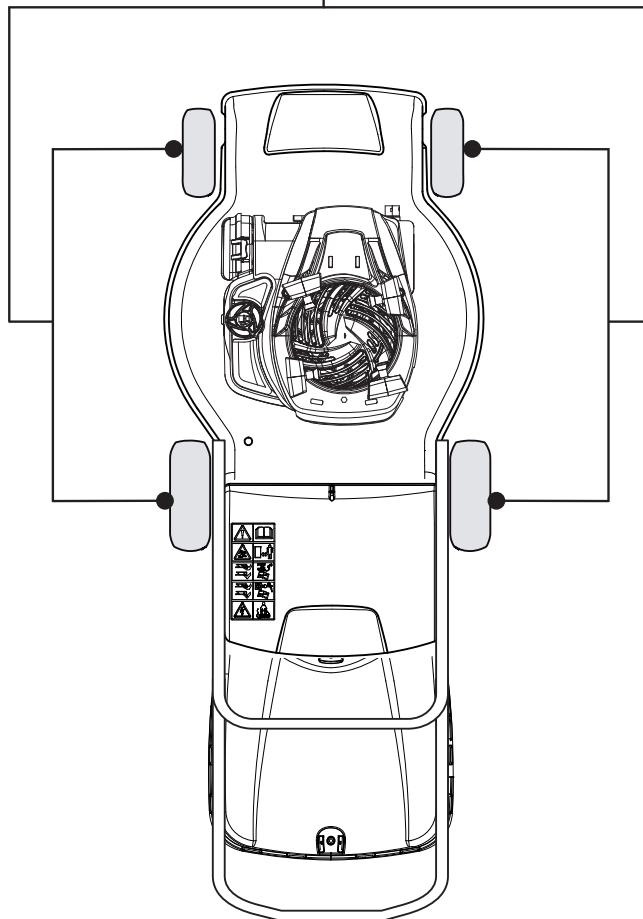

Fig.	Quantity	Part No	Description	Notes
1	1	381002845/0	Front Wheel Axle	
2	2	122430210/0	Bearing	
3	2	112521370/0	Washer	
4	4	122122200/0	Bearing	
5	2	381007351/0	Wheel	
6	2	112521460/0	Washer	
7	2	112735662/1	Screw	
8	2	322110491/0	Hub Cap Grey	Grey
9	1	122033322/0	Rod, Height Adjustment	
10	1	381002823/0	Rear Wheel Axle	
11	2	122430215/0	Spring	
12	2	322600121/0	Protection, Wheel	
13	2	112521460/0	Washer	
14	2	112735662/1	Screw	
15	2	122570125/0	Pinion	
17	2	381007361/0	Wheel	Ø 190
17	2	381007362/0	Wheel	Ø 215
18	4	122122201/0	Bearing	
19	2	112521460/0	Washer	
20	2	112735662/1	Screw	
21	2	381004363/0	Hub Cap Grey	Grey

Fig.	Quantity	Part No	Description	Notes
1	1	381002821/0	Front Wheel Axle	
2	2	122430210/0	Bearing	
3	2	381007363/0	Wheel	
4	2	322160522/0	Dust Cover	
5	4	119216039/0	Bearing	
6	2	112521460/0	Washer	
7	2	112735592/0	Screw	
8	2	322110379/0	Hub Cap Black	
9	1	122033322/0	Rod, Height Adjustment	
10	1	381002823/0	Rear Wheel Axle	
11	2	122170810/0	Spacer	
12	2	122430215/0	Spring	
13	2	322600127/0	Protection, Wheel	
14	2	122570126/0	Pinion	
15	2	381007367/0	Wheel	Ø 205
15	2	381007368/0	Wheel	Ø 215
16	8	112728210/0	Screw	
17	2	322120108/0	Wheels Crown	
18	4	119216038/0	Bearing	
19	2	122671655/0	Washer	
20	2	112735592/0	Screw	
21	2	322110380/0	Hub Cap Black	

Fig.	Quantity	Part No	Description	Notes
1	1	381002821/0	Front Wheel Axle	
2	2	122430210/0	Bearing	
3	2	381007364/0	Alluminium Wheel	
4	2	322160522/0	Dust Cover	
5	4	119216039/0	Bearing	
6	2	112521460/0	Washer	
7	2	112735592/0	Screw	
8	2	322110379/0	Hub Cap Black	
9	1	122033322/0	Rod, Height Adjustment	
10	1	381002823/0	Rear Wheel Axle	
11	2	122170810/0	Spacer	
12	2	122430215/0	Spring	
13	2	322600127/0	Protection, Wheel	
14	2	122570126/0	Pinion	
15	2	381007367/0	Wheel	Ø 205
15	2	381007368/0	Wheel	Ø 215
16	8	112728210/0	Screw	
17	2	322120108/0	Wheels Crown	
18	4	119216038/0	Bearing	
19	2	122671655/0	Washer	
20	2	112735592/0	Screw	
21	2	322110380/0	Hub Cap Black	