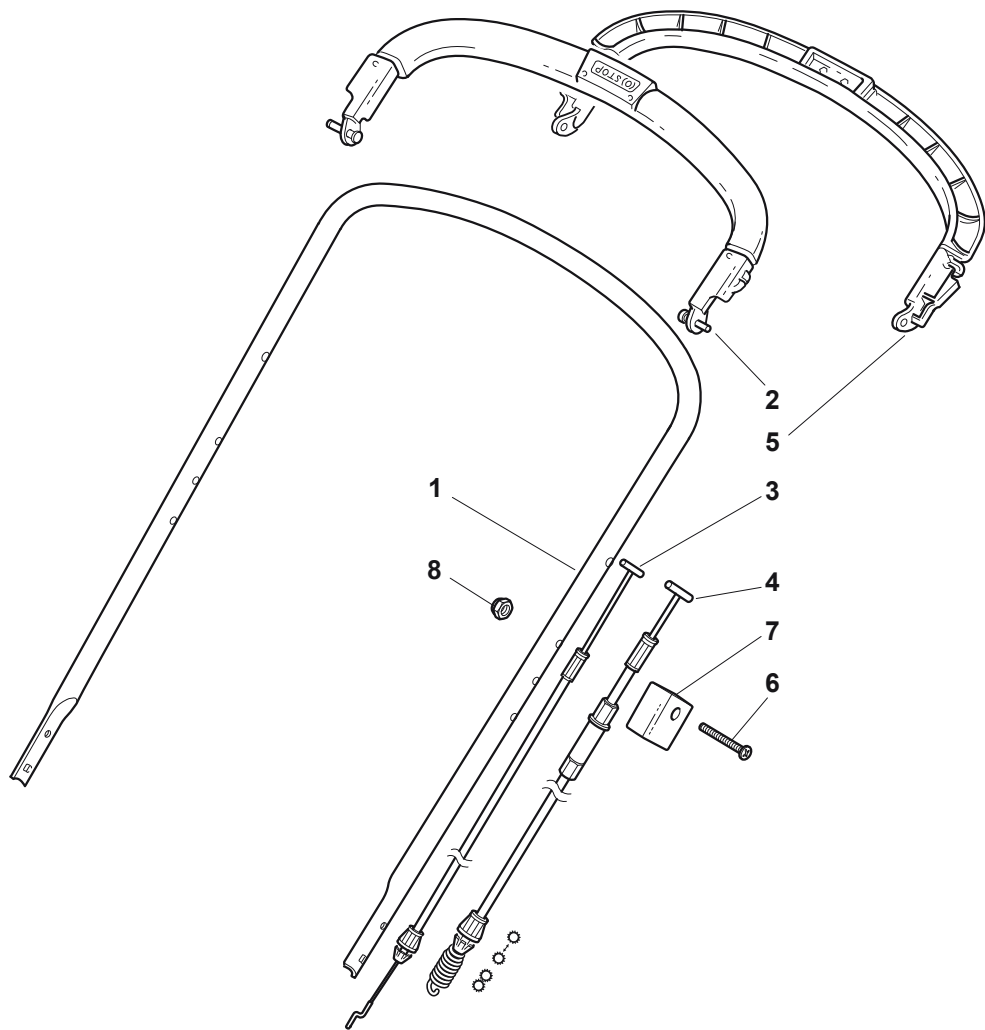

Fig.	Quantity	Part No	Description	Notes
1	2	112820655/0	Screw	
2	1	322551635/0	Handle Clamp Fix Plate	
3	2	322778405/0	Support	
4	2	112760515/0	Screw	
5	2	112521350/0	Washer	
6	4	112521350/0	Washer	
7	4	322399810/0	Knob	
8	4	112361005/0	Nut	
9	1	381006613/0	Handle Lower Part	Black
9	1	381006631/0	Handle, Lower Part Yellow	Yellow
9	1	381006865/0	Handle, Lower Part	Grey
10	1	322192001/0	Clamp	
11	1	112728691/0	Screw	
12	2	112820655/0	Screw	
13	1	122430311/0	Starting Rope Guide Spring	
14	2	322545137/0	Handle, Upper Part	

Fig.	Quantity	Part No	Description	Notes
1	2	112820655/0	Screw	
2	2	322551635/0	Handle Clamp Fix Plate	
3	1	381006641/0	Handle Lower Part	
4	2	112760515/0	Screw	
5	2	112521350/0	Washer	
6	4	112521350/0	Washer	
7	4	322399810/0	Knob	
8	4	112361005/0	Nut	
10	1	322192001/0	Clamp	
11	1	112728691/0	Screw	
12	2	112820655/0	Screw	
13	1	122430311/0	Starting Rope Guide Spring	
14	2	322545137/0	Handle, Upper Part	

Fig.	Quantity	Part No	Description	Notes
1	1	381006618/1	Handle, Upper Part	Black
1	1	381006632/1	Handle, Upper Part	Yellow
1	1	381006866/0	Handle, Upper Part	Grey
2	1	381003320/1	Lever, Engine Brake	
3	1	181000692/0	Cable, Thread Engine Brake	B&S 625 Series
3	1	181000777/0	Cable, Thread Engine Brake	B&S 700 Series
3	1	181000686/0	Cable, Thread Engine Brake	B&S 450/500 Series
3	1	181000692/0	Cable, Thread Engine Brake	B&S 675 Series/Honda Engine
3	1	181030061/0	Cable, Thread Engine Brake	Honda Engine / B&S 850
3	1	181000688/0	Cable, Thread Engine Brake	GGP Engine
4	1	381000697/0	Cable Rear Drive	
5	1	381003297/1	Driving Lever	
6	1	112727783/0	Screw	
7	1	322551640/0	Plate	
8	1	112154510/0	Nut	