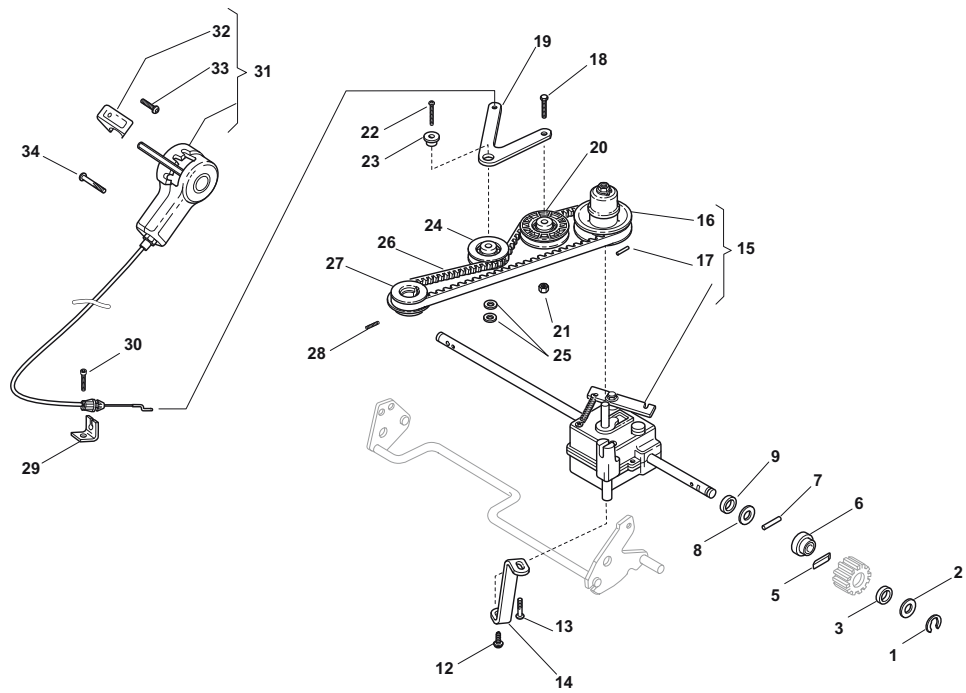

Fig.	Quantity	Part No	Description	Notes
1	1	181007126/0	Throttle Cable	for Honda Engine
1	1	181007127/1	Throttle Cable	for B&S Engine CAPRO
1	1	181007128/0	Throttle Cable	for GGP and B&S Engine DELUXE
2	1	112523040/0	Washer	
3	1	112727787/0	Screw	

Fig.	Quantity	Part No	Description	Notes
1	1	381002843/0	Front Wheel Axle	
2	2	122430215/0	Spring	
3	2	112521370/0	Washer	
4	2	322600095/0	Protection, Wheel	
5	4	122122200/0	Bearing	
6	2	322686091/1	Wheel	
7	2	112521460/0	Washer	
8	2	112735662/0	Screw	
9	2	322110491/0	Hub Cap Grey	Grey
10	1	122033321/0	Rod, Height Adjustment	
11	1	381002841/0	Rear Wheel Axle	
12	2	122170815/0	Spacer	
13	2	122675100/0	Washer	
14	2	322600121/0	Protection, Wheel	
15	2	112521460/0	Washer	
16	2	112735662/1	Screw	
17	2	122570125/0	Pinion	
18	2	322120109/0	Wheels Crown	
19	4	122122200/0	Bearing	
20	2	322686093/0	Wheel	
21	2	112521460/0	Washer	
22	2	112735662/1	Screw	
23	2	322110492/0	Hub Cap Grey	Grey

Fig.	Quantity	Part No	Description	Notes
1	1	381002845/0	Front Wheel Axle	
2	2	122430210/0	Bearing	
3	2	112521370/0	Washer	
4	4	122122200/0	Bearing	
5	2	381007351/0	Wheel	
6	2	112521460/0	Washer	
7	2	112735662/1	Screw	
8	2	322110491/0	Hub Cap Grey	Grey
9	1	122033322/0	Rod, Height Adjustment	
10	1	381002823/0	Rear Wheel Axle	
11	2	122430215/0	Spring	
12	2	322600121/0	Protection, Wheel	
13	2	112521460/0	Washer	
14	2	112735662/1	Screw	
15	2	122570125/0	Pinion	
17	2	381007361/0	Wheel	Ø 190
17	2	381007362/0	Wheel	Ø 215
18	4	122122201/0	Bearing	
19	2	112521460/0	Washer	
20	2	112735662/1	Screw	
21	2	381004363/0	Hub Cap Grey	Grey