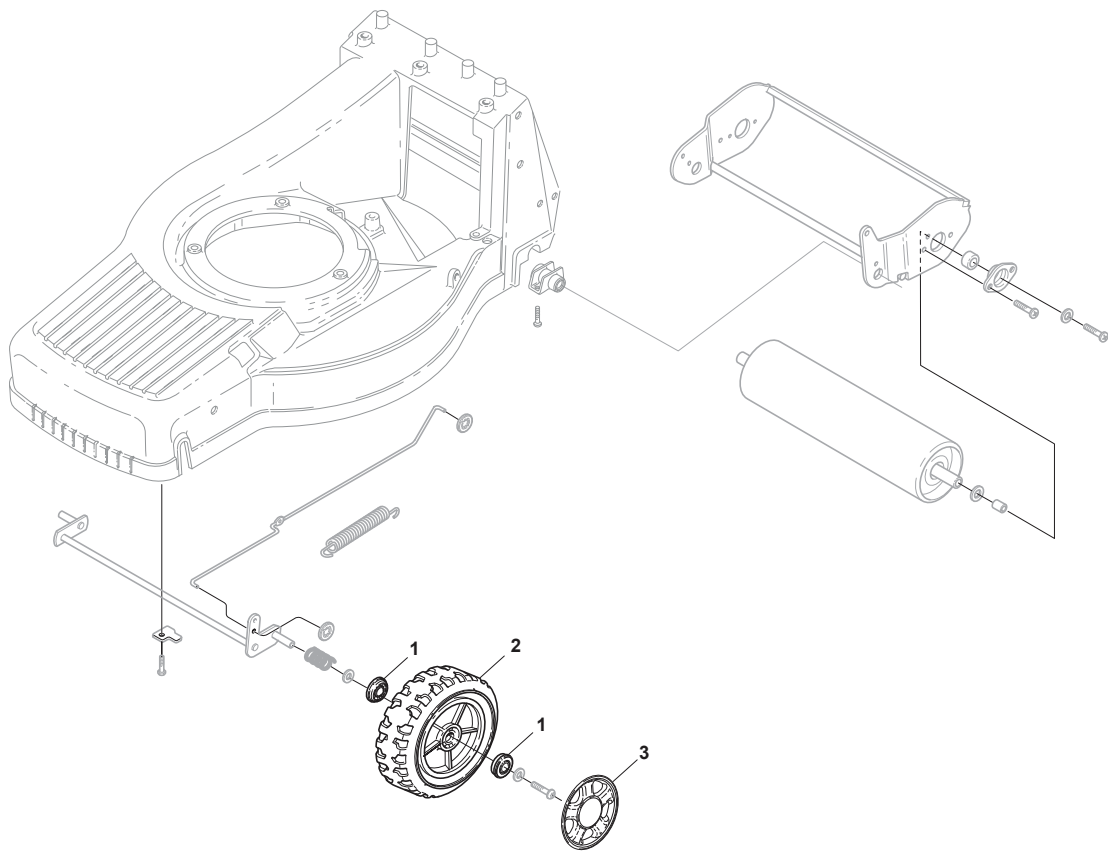

Fig.	Quantity	Part No	Description	Notes
1	2	112728300/0	Screw	
2	1	322735553/0	Sector, Height Adjustment	
3	1	381002847/0	Front Wheel Axle	
4	2	322545160/0	Front Axle Plate	
5	2	112735664/0	Screw	
6	2	122430210/0	Bearing	
7	2	112521370/0	Washer	
10	2	112521460/0	Washer	
11	2	112735662/1	Screw	
13	1	122446181/0	Spring	
14	2	112604898/0	Crown Fastener	
15	1	122033326/0	Rod, Height Adjustment	
17	2	112735664/0	Screw	
18	1	112728690/0	Screw	
19	1	322399805/0	Knob	
20	1	322321505/0	Lever, Height Adjustment	
21	1	381005117/0	Roller Support	
22	1	381007405/0	Roller	
23	2	119216036/0	Bearing	
24	2	322207323/0	Bearing	
25	6	112735662/1	Screw	
26	3	112523040/0	Washer	
27	1	122170820/0	Spacer	
28	1	112523100/0	Washer	
29	1	112735592/0	Screw	
30	5	112523040/0	Washer	
31	1	322060203/0	Belt Protection	
32	1	322060201/0	Red Right Roller Prot. Carter	
33	1	112735592/0	Screw	
34	1	112735594/0	Screw	

Fig.	Quantity	Part No	Description	Notes
1	4	122122200/0	Bearing	
2	2	381007351/0	Wheel	
3	2	322110382/0	Hub Cap Grey	Grey

Fig.	Quantity	Part No	Description	Notes
1	2	381007363/0	Wheel	
2	2	322160522/0	Dust Cover	
3	4	119216039/0	Bearing	
4	2	112521460/0	Washer	
5	2	112735662/1	Screw	
6	2	322110379/0	Hub Cap Black	