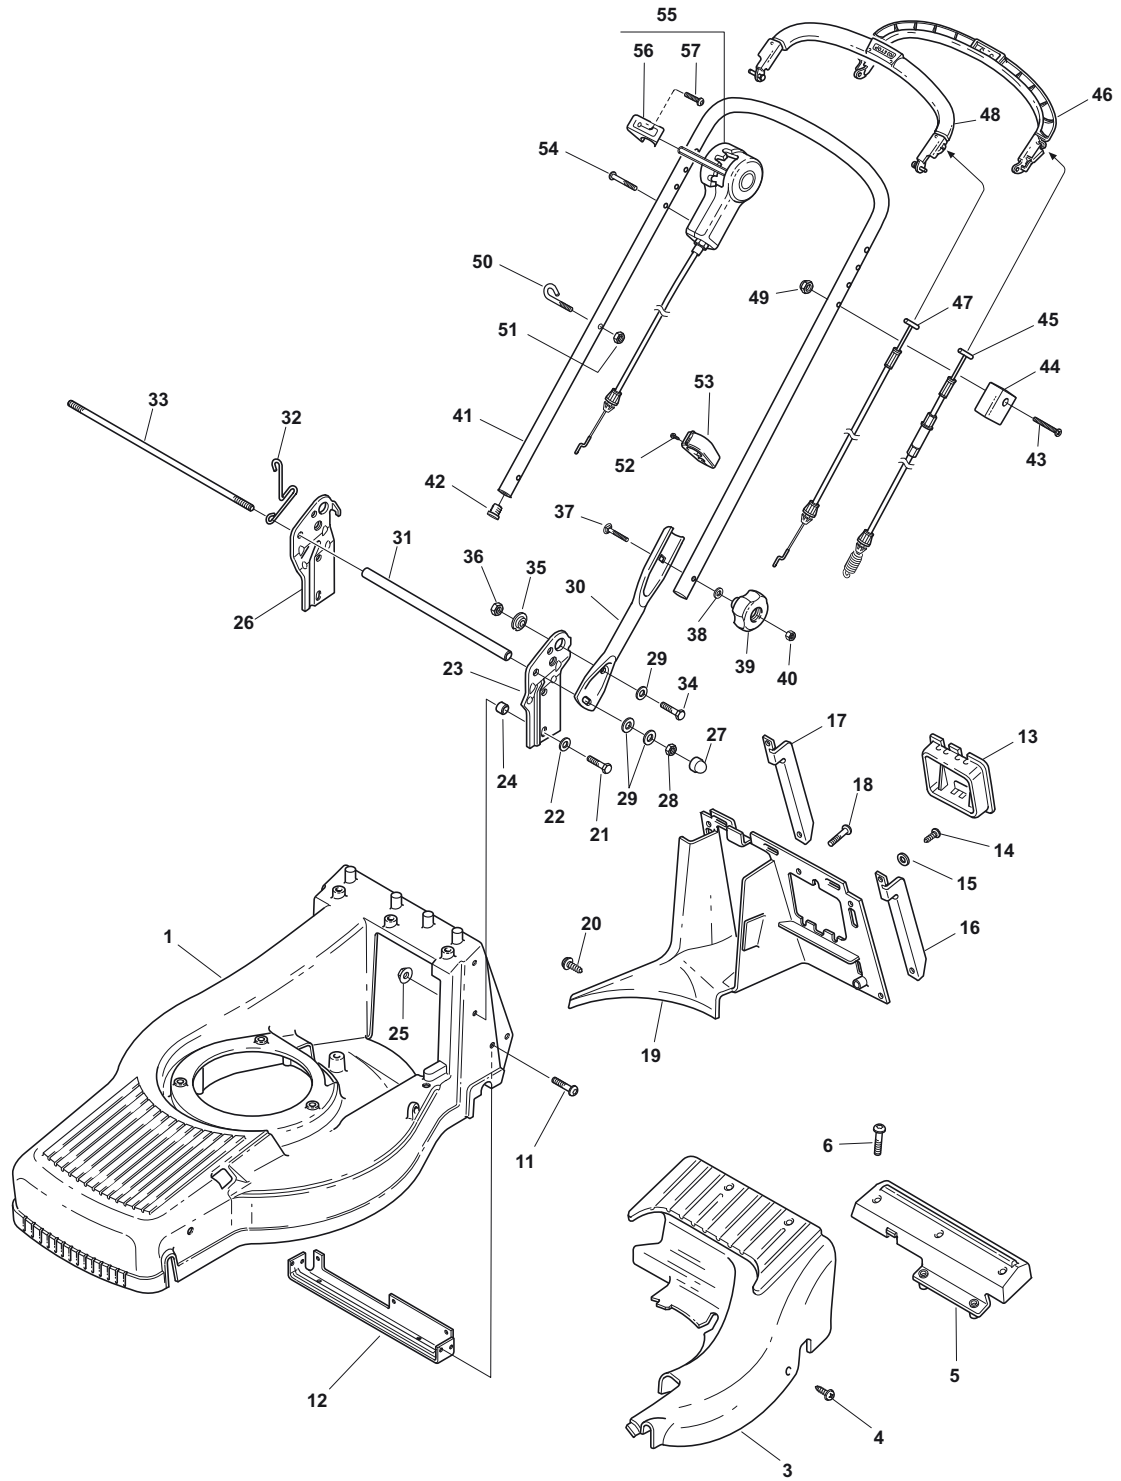

Fig.	Quantity	Part No	Description	Notes
1	1	381002662/0	Red Deck	
3	1	322060155/1	Wheels Rod Carter Red	
4	3	112728300/0	Screw	
5	1	322785164/0	Stone-Guard Support	
6	3	112735664/0	Screw	
11	4	112735592/0	Screw	
12	1	322608521/0	Rear Stiffening	
13	1	322109531/0	Battery Cover	
14	5	112728124/0	Screw	
15	3	112523040/0	Washer	
16	1	322775183/0	Bracket, Left	
17	1	322775185/0	Bracket, Right	
18	1	112735664/0	Screw	
19	1	322108278/0	Rear Conveyor Assy	
20	1	112728300/0	Screw	
21	4	112793102/0	Screw	
22	4	112521350/0	Washer	
23	1	322778411/0	Bracket, Left	
24	2	122041959/0	Bushing	
25	4	112293201/0	Nut	
26	1	322778413/0	Right Bracket	
27	2	118203854/0	Screw	
28	2	112293200/0	Nut	
29	6	112523060/0	Washer	
30	2	381006614/0	Handle Lower Part	
31	1	322869711/0	Spacer Tube	
32	1	122430312/0	Guide Spring	
33	1	122517702/0	Fulcrum Pin	
34	2	112793301/0	Screw	
35	2	322041955/0	Bushing	
36	2	112293200/0	Nut	
37	2	112819110/0	Screw	
38	2	122680006/1	Washer	
39	2	322399804/1	Nut	
40	2	112293200/0	Nut	
41	1	381006619/1	Handle, Upper Part	
42	2	118566110/0	Push Rod	
43	1	112727786/0	Screw	
44	1	322551640/0	Plate	
45	1	381000697/0	Cable Rear Drive	
46	1	381003297/1	Driving Lever	
47	1	181000686/0	Cable, Thread Engine Brake	B&S 450/500 Series
47	1	181000688/0	Cable, Thread Engine Brake	GGP Engine
47	1	181000777/0	Cable, Thread Engine Brake	SV40-RV 40-V35 Engine / B&S Engine
47	1	181030061/0	Cable, Thread Engine Brake	(Honda)
48	1	381003298/1	Lever, Engine Brake	
49	1	112154510/0	Nut	
50	1	122430313/0	Guide Spring	
51	1	112292100/0	Nut	
52	3	112728691/0	Screw	
53	3	322192001/0	Clamp