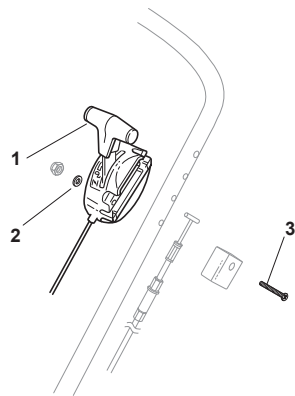

Fig.	Quantity	Part No	Description	Notes
54	2	112728702/0	Screw	
55	1	381007098/0	Speed Control Ass.Y	
56	1	322399809/0	Knob	
57	2	112728300/0	Screw	

Fig.	Quantity	Part No	Description	Notes
1	1	181007126/0	Throttle Cable	for Honda Engine
1	1	181007127/1	Throttle Cable	for B&S Engine CAPRO
1	1	181007128/0	Throttle Cable	for GGP and B&S Engine DELUXE
2	1	112523040/0	Washer	
3	1	112727787/0	Screw	

Fig.	Quantity	Part No	Description	Notes
1	2	112728300/0	Screw	
2	1	322735553/0	Sector, Height Adjustment	
3	1	381002847/0	Front Wheel Axle	
4	2	322545160/0	Front Axle Plate	
5	2	112735664/0	Screw	
6	2	122430210/0	Bearing	
7	2	112521370/0	Washer	
10	2	112521460/0	Washer	
11	2	112735662/1	Screw	
13	1	122446181/0	Spring	
14	2	112604898/0	Crown Fastener	
15	1	122033326/0	Rod, Height Adjustment	
17	2	112735664/0	Screw	
18	1	112728690/0	Screw	
19	1	322399805/0	Knob	
20	1	322321505/0	Lever, Height Adjustment	
21	1	381005117/0	Roller Support	
22	1	381007405/0	Roller	
23	2	119216036/0	Bearing	
24	2	322207323/0	Bearing	
25	6	112735662/1	Screw	
26	3	112523040/0	Washer	
27	1	122170820/0	Spacer	
28	1	112523100/0	Washer	
29	1	112735592/0	Screw	
30	5	112523040/0	Washer	
31	1	322060203/0	Belt Protection	
32	1	322060201/0	Red Right Roller Prot. Carter	
33	1	112735592/0	Screw	
34	1	112735594/0	Screw	