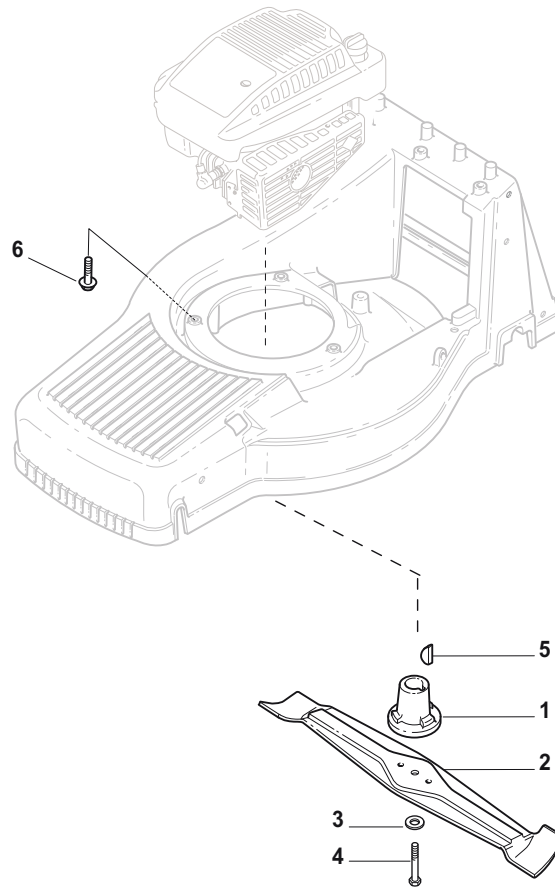

Fig.	Quantity	Part No	Description	Notes
1	2	112728300/0	Screw	
2	1	322735553/0	Sector, Height Adjustment	
3	1	381002847/0	Front Wheel Axle	
4	2	322545160/0	Front Axle Plate	
5	2	112735664/0	Screw	
6	2	122430210/0	Bearing	
7	2	112521370/0	Washer	
10	2	112521460/0	Washer	
11	2	112735662/1	Screw	
13	1	122446181/0	Spring	
14	2	112604898/0	Crown Fastener	
15	1	122033326/0	Rod, Height Adjustment	
17	2	112735664/0	Screw	
18	1	112728690/0	Screw	
19	1	322399805/0	Knob	
20	1	322321505/0	Lever, Height Adjustment	
21	1	381005117/0	Roller Support	
22	1	381007405/0	Roller	
23	2	119216036/0	Bearing	
24	2	322207323/0	Bearing	
25	6	112735662/1	Screw	
26	3	112523040/0	Washer	
27	1	122170820/0	Spacer	
28	1	112523100/0	Washer	
29	1	112735592/0	Screw	
30	5	112523040/0	Washer	
31	1	322060203/0	Belt Protection	
32	1	322060201/0	Red Right Roller Prot. Carter	
33	1	112735592/0	Screw	
34	1	112735594/0	Screw	

Fig.	Quantity	Part No	Description	Notes
1	4	122122200/0	Bearing	
2	2	381007351/0	Wheel	
3	2	322110382/0	Hub Cap Grey	Grey

Fig.	Quantity	Part No	Description	Notes
1	2	381007363/0	Wheel	
2	2	322160522/0	Dust Cover	
3	4	119216039/0	Bearing	
4	2	112521460/0	Washer	
5	2	112735662/1	Screw	
6	2	322110379/0	Hub Cap Black	

Fig.	Quantity	Part No	Description	Notes
1	1	122465618/0	Hub, Crankshaft Ø 22.2	
1	1	122465630/0	Hub, Crankshaft Ø 25	
2	1	181004144/0	Blade Winged	
3	1	112530140/0	Washer	
4	1	112735698/0	Screw	
5	1	112139100/0	Feather, Crankshaft Ø 22,2	
5	1	112139150/0	Feather, Crankshaft Ø 25	
6	3	112735108/1	Screw	

Fig.	Quantity	Part No	Description	Notes
1	1	381008021/2	Stone Guard	Black
2	1	122450420/1	Left Protection Spring	
3	1	122517906/1	Fulcrum Pin	
4	1	122450410/1	Right Spring	
5	1	112000930/0	Benzing Ring	
6	1	322486104/1	Grasscatcher Upper Part	
7	1	122608522/0	Fabic Box Lower Stiffening	
8	1	181002237/0	Box, Fabric	
9	2	112521460/0	Washer	
10	2	112728300/0	Screw	