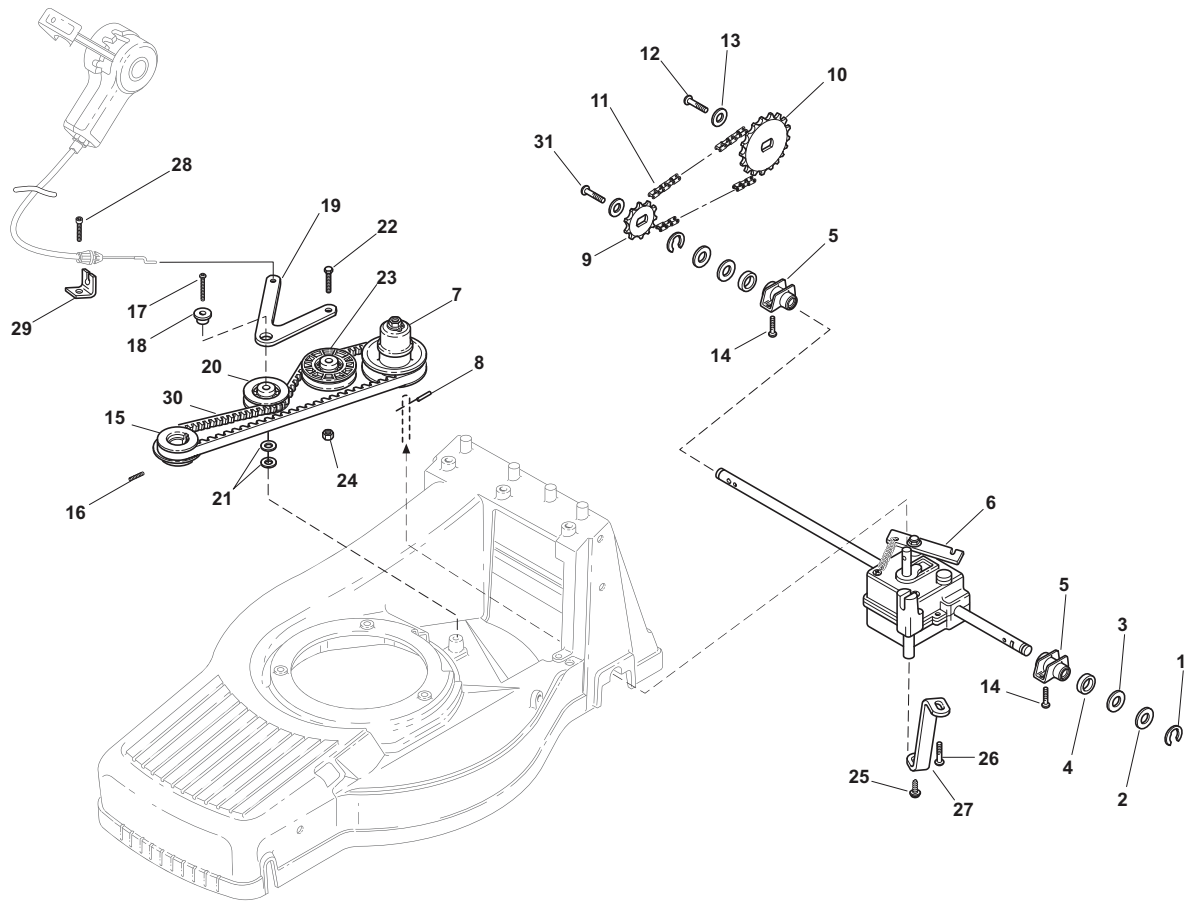

Fig.	Quantity	Part No	Description	Notes
54	2	112728702/0	Screw	
55	1	381007098/0	Speed Control Ass.Y	
56	1	322399809/0	Knob	
57	2	112728300/0	Screw	

Fig.	Quantity	Part No	Description	Notes
1	1	181007126/0	Throttle Cable	for Honda Engine
1	1	181007127/1	Throttle Cable	for B&S Engine CAPRO
1	1	181007128/0	Throttle Cable	for GGP and B&S Engine DELUXE
2	1	112523040/0	Washer	
3	1	112727787/0	Screw	

Fig.	Quantity	Part No	Description	Notes
1	2	112728300/0	Screw	
2	1	322735553/0	Sector, Height Adjustment	
3	1	381002847/0	Front Wheel Axle	
4	2	322545160/0	Front Axle Plate	
5	2	112735664/0	Screw	
6	2	122430210/0	Bearing	
7	2	112521370/0	Washer	
10	2	112521460/0	Washer	
11	2	112735662/1	Screw	
13	1	122446181/0	Spring	
14	2	112604898/0	Crown Fastener	
15	1	122033326/0	Rod, Height Adjustment	
17	2	112735664/0	Screw	
18	1	112728690/0	Screw	
19	1	322399805/0	Knob	
20	1	322321505/0	Lever, Height Adjustment	
21	1	381005117/0	Roller Support	
22	1	381007405/0	Roller	
23	2	119216036/0	Bearing	
24	2	322207323/0	Bearing	
25	6	112735662/1	Screw	
26	3	112523040/0	Washer	
27	1	122170820/0	Spacer	
28	1	112523100/0	Washer	
29	1	112735592/0	Screw	
30	5	112523040/0	Washer	
31	1	322060203/0	Belt Protection	
32	1	322060201/0	Red Right Roller Prot. Carter	
33	1	112735592/0	Screw	
34	1	112735594/0	Screw	