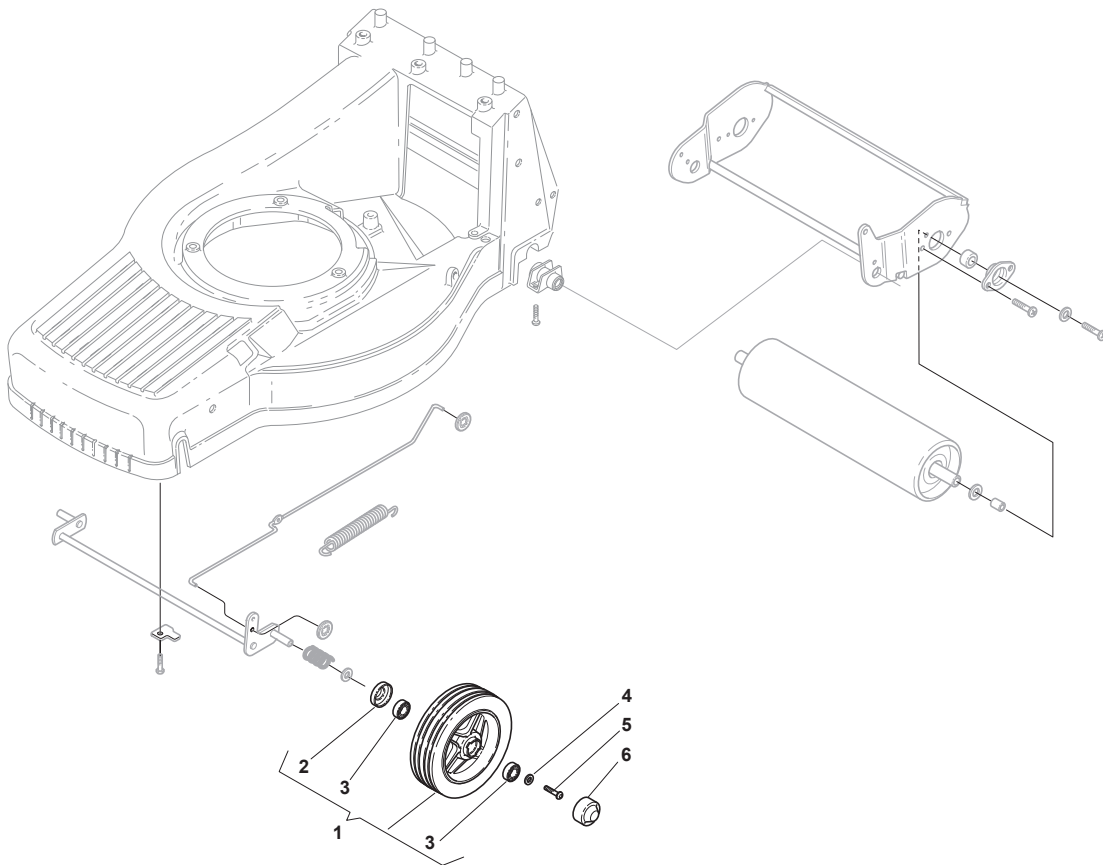

Fig.	Quantity	Part No	Description	Notes
1	2	112728300/0	Screw	
2	1	322735553/0	Sector, Height Adjustment	
3	1	381002847/0	Front Wheel Axle	
4	2	322545160/0	Front Axle Plate	
5	2	112735664/0	Screw	
6	2	122430210/0	Bearing	
7	2	112521370/0	Washer	
10	2	112521460/0	Washer	
11	2	112735662/1	Screw	
13	1	122446181/0	Spring	
14	2	112604898/0	Crown Fastener	
15	1	122033326/0	Rod, Height Adjustment	
17	2	112735664/0	Screw	
18	1	112728690/0	Screw	
19	1	322399805/0	Knob	
20	1	322321505/0	Lever, Height Adjustment	
21	1	381005117/0	Roller Support	
22	1	381007405/0	Roller	
23	2	119216036/0	Bearing	
24	2	322207323/0	Bearing	
25	6	112735662/1	Screw	
26	3	112523040/0	Washer	
27	1	122170820/0	Spacer	
28	1	112523100/0	Washer	
29	1	112735592/0	Screw	
30	5	112523040/0	Washer	
31	1	322060203/0	Belt Protection	
32	1	322060201/0	Red Right Roller Prot. Carter	
33	1	112735592/0	Screw	
34	1	112735594/0	Screw	

Fig.	Quantity	Part No	Description	Notes
1	4	122122200/0	Bearing	
2	2	381007351/0	Wheel	
3	2	322110382/0	Hub Cap Grey	Grey

Fig.	Quantity	Part No	Description	Notes
1	2	381007363/0	Wheel	
2	2	322160522/0	Dust Cover	
3	4	119216039/0	Bearing	
4	2	112521460/0	Washer	
5	2	112735662/1	Screw	
6	2	322110379/0	Hub Cap Black	

Fig.	Quantity	Part No	Description	Notes
1	1	122465618/0	Hub, Crankshaft Ø 22.2	
1	1	122465630/0	Hub, Crankshaft Ø 25	
2	1	181004144/0	Blade Winged	
3	1	112530140/0	Washer	
4	1	112735698/0	Screw	
5	1	112139100/0	Feather, Crankshaft Ø 22,2	
5	1	112139150/0	Feather, Crankshaft Ø 25	
6	3	112735108/1	Screw	