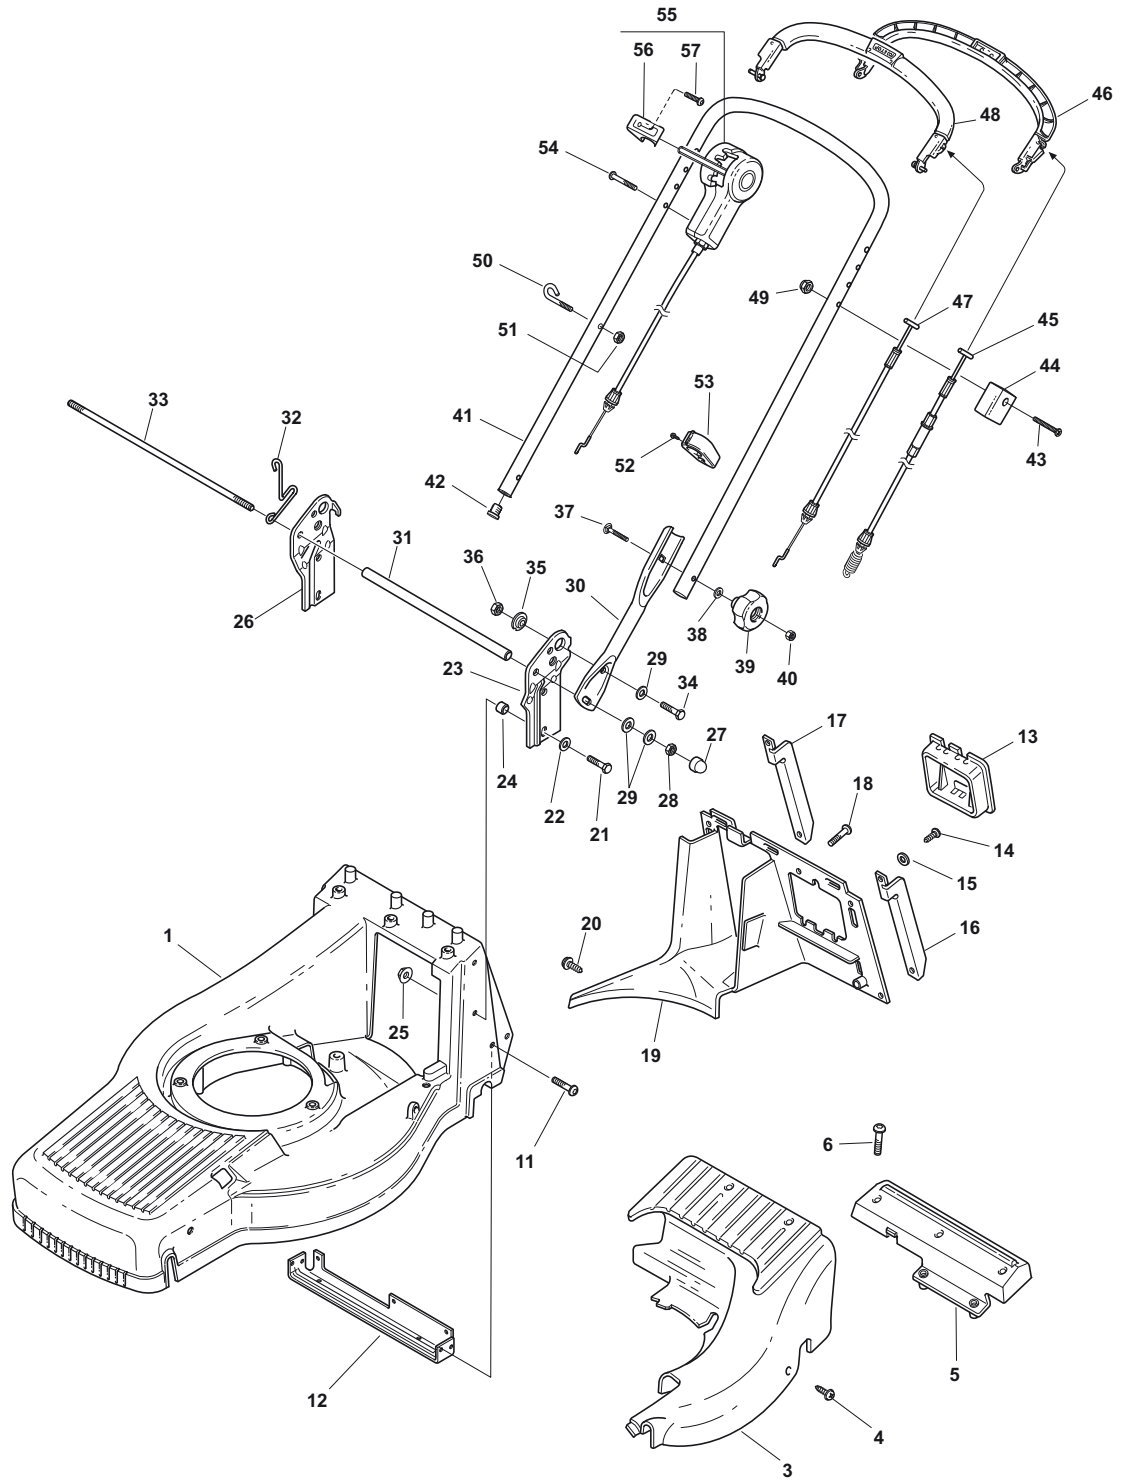

Fig.	Quantity	Part No	Description	Notes
54	2	112728702/0	Screw	
55	1	381007098/0	Speed Control Ass.Y	
56	1	322399809/0	Knob	
57	2	112728300/0	Screw