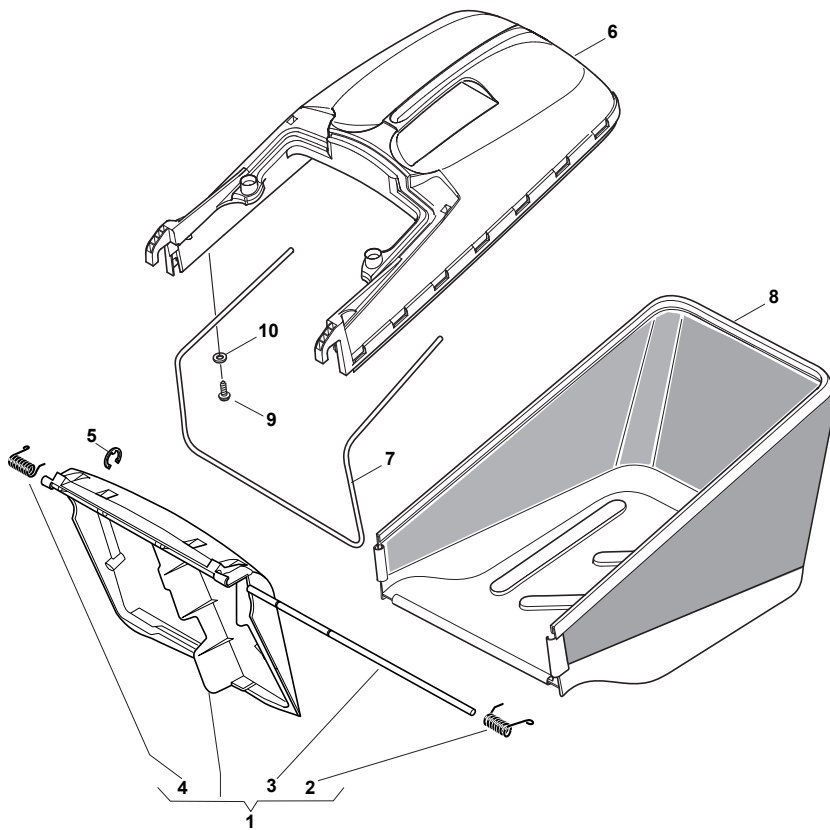

Fig.	Quantity	Part No	Description	Notes
1	2	112728300/0	Screw	
2	1	322735553/0	Sector, Height Adjustment	
3	1	381002847/0	Front Wheel Axle	
4	2	322545160/0	Front Axle Plate	
5	2	112735664/0	Screw	
6	2	122430210/0	Bearing	
7	2	112521370/0	Washer	
10	2	112521460/0	Washer	
11	2	112735662/1	Screw	
13	1	122446181/0	Spring	
14	2	112604898/0	Crown Fastener	
15	1	122033326/0	Rod, Height Adjustment	
17	2	112735664/0	Screw	
18	1	112728690/0	Screw	
19	1	322399805/0	Knob	
20	1	322321505/0	Lever, Height Adjustment	
21	1	381005117/0	Roller Support	
22	1	381007405/0	Roller	
23	2	119216036/0	Bearing	
24	2	322207323/0	Bearing	
25	6	112735662/1	Screw	
26	3	112523040/0	Washer	
27	1	122170820/0	Spacer	
28	1	112523100/0	Washer	
29	1	112735592/0	Screw	
30	5	112523040/0	Washer	
31	1	322060203/0	Belt Protection	
32	1	322060201/0	Red Right Roller Prot. Carter	
33	1	112735592/0	Screw	
34	1	112735594/0	Screw	

Fig.	Quantity	Part No	Description	Notes
1	1	122465618/0	Hub, Crankshaft Ø 22.2	
1	1	122465630/0	Hub, Crankshaft Ø 25	
2	1	181004144/0	Blade Winged	
3	1	112530140/0	Washer	
4	1	112735698/0	Screw	
5	1	112139100/0	Feather, Crankshaft Ø 22,2	
5	1	112139150/0	Feather, Crankshaft Ø 25	
6	3	112735108/1	Screw	

Fig.	Quantity	Part No	Description	Notes
1	1	381008021/2	Stone Guard	Black
2	1	122450420/1	Left Protection Spring	
3	1	122517906/1	Fulcrum Pin	
4	1	122450410/1	Right Spring	
5	1	112000930/0	Benzing Ring	
6	1	322486104/1	Grasscatcher Upper Part	
7	1	122608522/0	Fabic Box Lower Stiffening	
8	1	181002237/0	Box, Fabric	
9	2	112521460/0	Washer	
10	2	112728300/0	Screw	