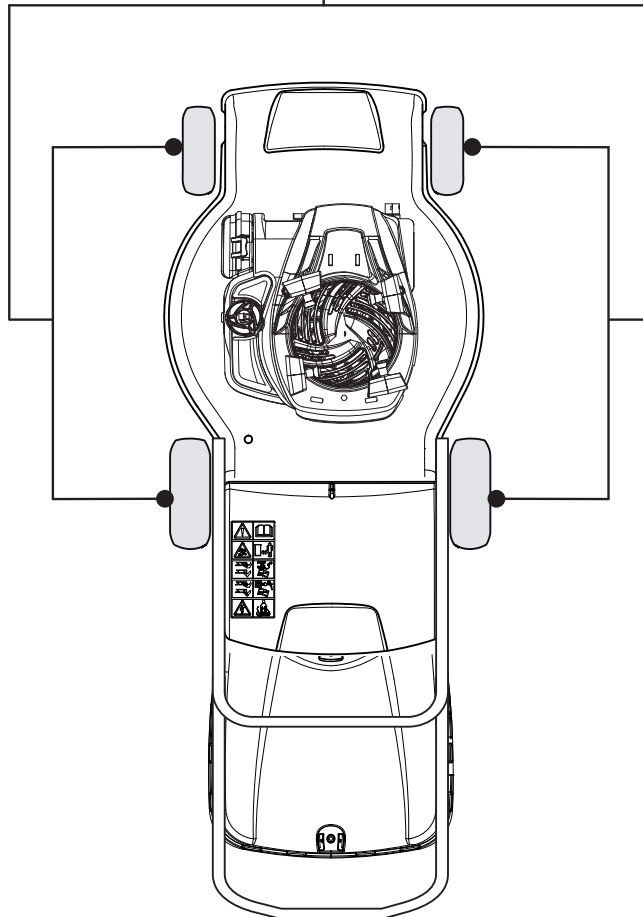

Fig.	Quantity	Part No	Description	Notes
1	1	381002847/0	Front Wheel Axle	
2	2	122430210/0	Bearing	
3	2	112521370/0	Washer	
4	4	122122200/0	Bearing	
5	2	381007351/0	Wheel	
6	2	112521460/0	Washer	
7	2	112735662/1	Screw	
8	2	322110491/0	Hub Cap Grey	Grey
9	1	122033323/0	Rod, Height Adjustment	
10	1	381002823/0	Rear Wheel Axle	
11	2	122430215/0	Spring	
12	2	322600121/0	Protection, Wheel	
13	2	112521460/0	Washer	
14	2	112735662/1	Screw	
15	2	122570125/0	Pinion	
16	2	119216038/0	Bearing	
17	2	381007361/0	Wheel	Ø 190
17	2	381007362/0	Wheel	Ø 215
18	2	122122201/0	Bearing	
19	2	112521460/0	Washer	
20	2	112735662/1	Screw	
21	2	381004363/0	Hub Cap Grey	Grey

Fig.	Quantity	Part No	Description	Notes
1	1	381002825/0	Front Wheel Axle	
2	2	122430210/0	Bearing	
3	2	381007363/0	Wheel	
4	2	322160522/0	Dust Cover	
5	4	119216039/0	Bearing	
6	2	112521460/0	Washer	
7	2	112735592/0	Screw	
8	2	322110379/0	Hub Cap Black	
9	1	122033323/0	Rod, Height Adjustment	
10	1	381002823/0	Rear Wheel Axle	
11	2	122170810/0	Spacer	
12	2	122430215/0	Spring	
13	2	322600127/0	Protection, Wheel	
14	2	122570126/0	Pinion	
15	2	381007367/0	Wheel	Ø 205
15	2	381007368/0	Wheel	Ø 215
16	8	112728210/0	Screw	
17	2	322120108/0	Wheels Crown	
18	4	119216038/0	Bearing	
19	2	122671655/0	Washer	
20	2	112735592/0	Screw	
21	2	322110380/0	Hub Cap Black	

Fig.	Quantity	Part No	Description	Notes
1	1	381002825/0	Front Wheel Axle	
2	2	122430210/0	Bearing	
3	2	381007364/0	Alluminium Wheel	
4	2	322160522/0	Dust Cover	
5	4	119216039/0	Bearing	
6	2	112521460/0	Washer	
7	2	112735592/0	Screw	
8	2	322110379/0	Hub Cap Black	
9	1	122033324/0	Rod, Height Adjustment	
10	1	381002823/0	Rear Wheel Axle	
11	2	122170810/0	Spacer	
12	2	122430215/0	Spring	
13	2	322600127/0	Protection, Wheel	
14	2	122570126/0	Pinion	
15	2	381007367/0	Wheel	Ø 205
15	2	381007368/0	Wheel	Ø 215
16	8	112728210/0	Screw	
17	2	322120108/0	Wheels Crown	
18	4	119216038/0	Bearing	
19	2	122671655/0	Washer	
20	2	112735592/0	Screw	
21	2	322110380/0	Hub Cap Black	