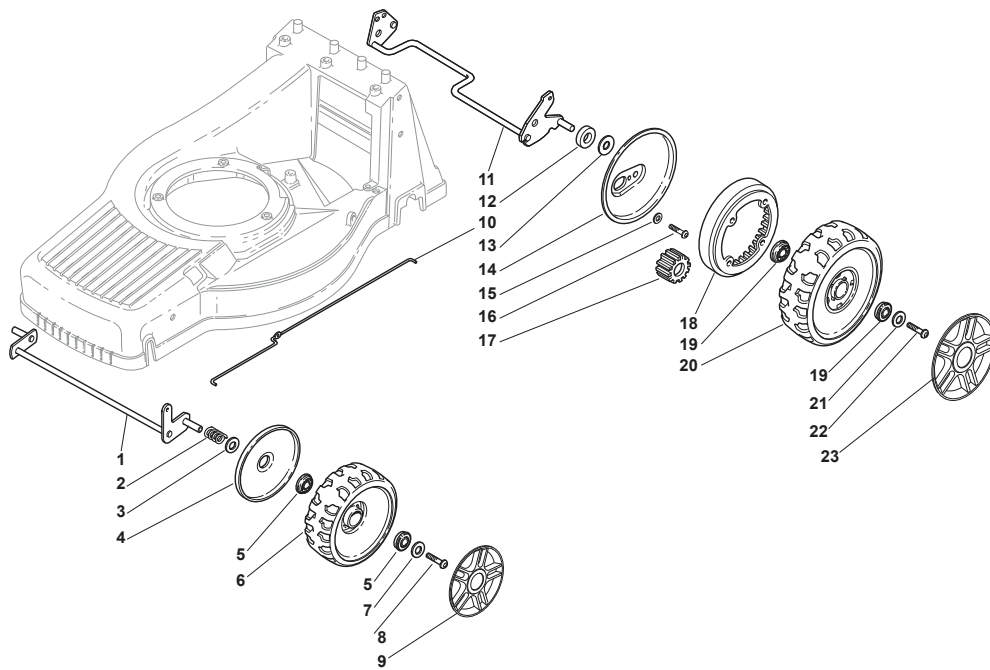

Fig.	Quantity	Part No	Description	Notes
1	1	381002843/0	Front Wheel Axle	
2	2	122430215/0	Spring	
3	2	112521370/0	Washer	
4	2	322600095/0	Protection, Wheel	
5	4	122122200/0	Bearing	
6	2	322686091/1	Wheel	
7	2	112521460/0	Washer	
8	2	112735662/0	Screw	
9	2	322110491/0	Hub Cap Grey	Grey
10	1	122033321/0	Rod, Height Adjustment	
11	1	381002841/0	Rear Wheel Axle	
12	2	122170815/0	Spacer	
13	2	122675100/0	Washer	
14	2	322600121/0	Protection, Wheel	
15	2	112521460/0	Washer	
16	2	112735662/1	Screw	
17	2	122570125/0	Pinion	
18	2	322120109/0	Wheels Crown	
19	4	122122200/0	Bearing	
20	2	322686093/0	Wheel	
21	2	112521460/0	Washer	
22	2	112735662/1	Screw	
23	2	322110492/0	Hub Cap Grey	Grey

Fig.	Quantity	Part No	Description	Notes
1	1	381002847/0	Front Wheel Axle	
2	2	122430210/0	Bearing	
3	2	112521370/0	Washer	
4	4	122122200/0	Bearing	
5	2	381007351/0	Wheel	
6	2	112521460/0	Washer	
7	2	112735662/1	Screw	
8	2	322110491/0	Hub Cap Grey	Grey
9	1	122033323/0	Rod, Height Adjustment	
10	1	381002823/0	Rear Wheel Axle	
11	2	122430215/0	Spring	
12	2	322600121/0	Protection, Wheel	
13	2	112521460/0	Washer	
14	2	112735662/1	Screw	
15	2	122570125/0	Pinion	
16	2	119216038/0	Bearing	
17	2	381007361/0	Wheel	Ø 190
17	2	381007362/0	Wheel	Ø 215
18	2	122122201/0	Bearing	
19	2	112521460/0	Washer	
20	2	112735662/1	Screw	
21	2	381004363/0	Hub Cap Grey	Grey

Fig.	Quantity	Part No	Description	Notes
1	1	381002825/0	Front Wheel Axle	
2	2	122430210/0	Bearing	
3	2	381007363/0	Wheel	
4	2	322160522/0	Dust Cover	
5	4	119216039/0	Bearing	
6	2	112521460/0	Washer	
7	2	112735592/0	Screw	
8	2	322110379/0	Hub Cap Black	
9	1	122033323/0	Rod, Height Adjustment	
10	1	381002823/0	Rear Wheel Axle	
11	2	122170810/0	Spacer	
12	2	122430215/0	Spring	
13	2	322600127/0	Protection, Wheel	
14	2	122570126/0	Pinion	
15	2	381007367/0	Wheel	Ø 205
15	2	381007368/0	Wheel	Ø 215
16	8	112728210/0	Screw	
17	2	322120108/0	Wheels Crown	
18	4	119216038/0	Bearing	
19	2	122671655/0	Washer	
20	2	112735592/0	Screw	
21	2	322110380/0	Hub Cap Black	