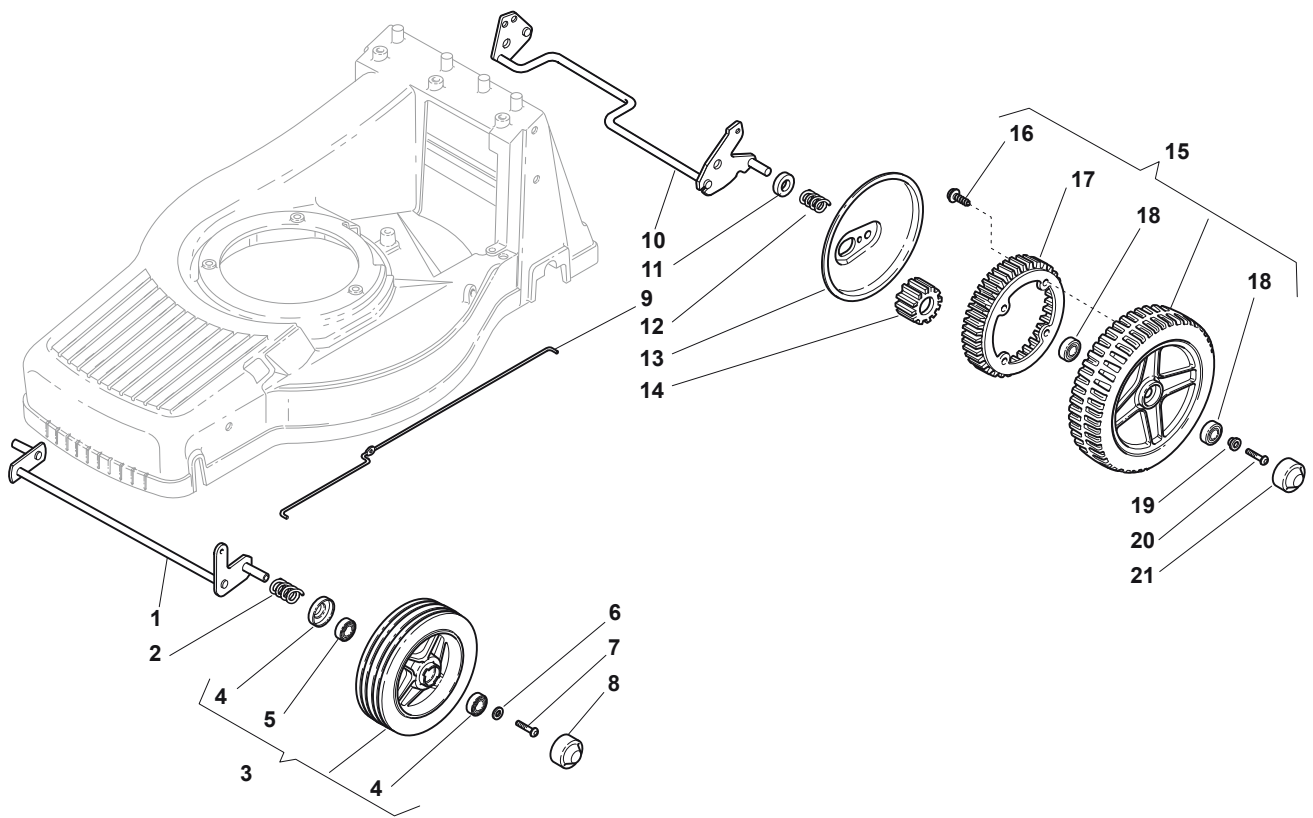

Fig.	Quantity	Part No	Description	Notes
1	1	381002847/0	Front Wheel Axle	
2	2	122430210/0	Bearing	
3	2	112521370/0	Washer	
4	4	122122200/0	Bearing	
5	2	381007351/0	Wheel	
6	2	112521460/0	Washer	
7	2	112735662/1	Screw	
8	2	322110491/0	Hub Cap Grey	Grey
9	1	122033323/0	Rod, Height Adjustment	
10	1	381002823/0	Rear Wheel Axle	
11	2	122430215/0	Spring	
12	2	322600121/0	Protection, Wheel	
13	2	112521460/0	Washer	
14	2	112735662/1	Screw	
15	2	122570125/0	Pinion	
16	2	119216038/0	Bearing	
17	2	381007361/0	Wheel	Ø 190
17	2	381007362/0	Wheel	Ø 215
18	2	122122201/0	Bearing	
19	2	112521460/0	Washer	
20	2	112735662/1	Screw	
21	2	381004363/0	Hub Cap Grey	Grey

Fig.	Quantity	Part No	Description	Notes
1	1	381002825/0	Front Wheel Axle	
2	2	122430210/0	Bearing	
3	2	381007363/0	Wheel	
4	2	322160522/0	Dust Cover	
5	4	119216039/0	Bearing	
6	2	112521460/0	Washer	
7	2	112735592/0	Screw	
8	2	322110379/0	Hub Cap Black	
9	1	122033323/0	Rod, Height Adjustment	
10	1	381002823/0	Rear Wheel Axle	
11	2	122170810/0	Spacer	
12	2	122430215/0	Spring	
13	2	322600127/0	Protection, Wheel	
14	2	122570126/0	Pinion	
15	2	381007367/0	Wheel	Ø 205
15	2	381007368/0	Wheel	Ø 215
16	8	112728210/0	Screw	
17	2	322120108/0	Wheels Crown	
18	4	119216038/0	Bearing	
19	2	122671655/0	Washer	
20	2	112735592/0	Screw	
21	2	322110380/0	Hub Cap Black	

Fig.	Quantity	Part No	Description	Notes
1	1	381002825/0	Front Wheel Axle	
2	2	122430210/0	Bearing	
3	2	381007364/0	Alluminium Wheel	
4	2	322160522/0	Dust Cover	
5	4	119216039/0	Bearing	
6	2	112521460/0	Washer	
7	2	112735592/0	Screw	
8	2	322110379/0	Hub Cap Black	
9	1	122033324/0	Rod, Height Adjustment	
10	1	381002823/0	Rear Wheel Axle	
11	2	122170810/0	Spacer	
12	2	122430215/0	Spring	
13	2	322600127/0	Protection, Wheel	
14	2	122570126/0	Pinion	
15	2	381007367/0	Wheel	Ø 205
15	2	381007368/0	Wheel	Ø 215
16	8	112728210/0	Screw	
17	2	322120108/0	Wheels Crown	
18	4	119216038/0	Bearing	
19	2	122671655/0	Washer	
20	2	112735592/0	Screw	
21	2	322110380/0	Hub Cap Black	