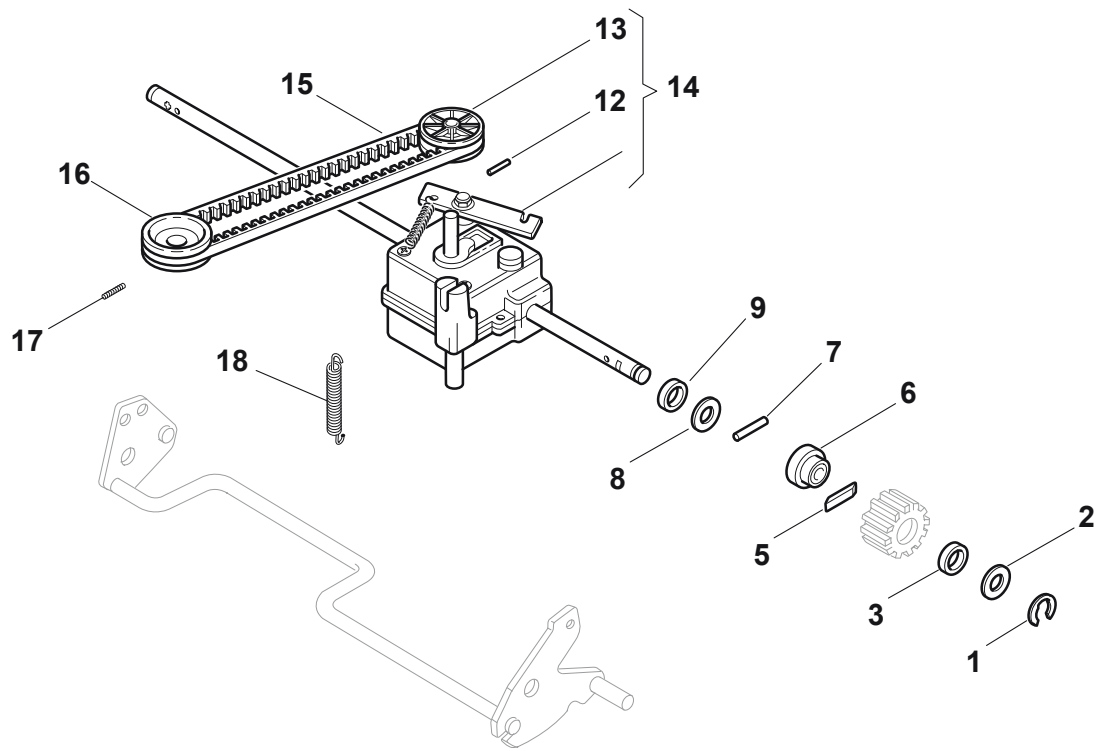

Fig.	Quantity	Part No	Description	Notes
1	1	181007126/0	Throttle Cable	for Honda Engine
1	1	181007127/1	Throttle Cable	for B&S Engine CAPRO
1	1	181007128/0	Throttle Cable	for GGP and B&S Engine DELUXE
2	1	112523040/0	Washer	
3	1	112727787/0	Screw	

Fig.	Quantity	Part No	Description	Notes
1	1	381002843/0	Front Wheel Axle	
2	2	122430215/0	Spring	
3	2	112521370/0	Washer	
4	2	322600095/0	Protection, Wheel	
5	4	122122200/0	Bearing	
6	2	322686091/1	Wheel	
7	2	112521460/0	Washer	
8	2	112735662/0	Screw	
9	2	322110491/0	Hub Cap Grey	Grey
10	1	122033321/0	Rod, Height Adjustment	
11	1	381002841/0	Rear Wheel Axle	
12	2	122170815/0	Spacer	
13	2	122675100/0	Washer	
14	2	322600121/0	Protection, Wheel	
15	2	112521460/0	Washer	
16	2	112735662/1	Screw	
17	2	122570125/0	Pinion	
18	2	322120109/0	Wheels Crown	
19	4	122122200/0	Bearing	
20	2	322686093/0	Wheel	
21	2	112521460/0	Washer	
22	2	112735662/1	Screw	
23	2	322110492/0	Hub Cap Grey	Grey

Fig.	Quantity	Part No	Description	Notes
1	1	381002825/0	Front Wheel Axle	
2	2	122430210/0	Bearing	
3	2	381007363/0	Wheel	
4	2	322160522/0	Dust Cover	
5	4	119216039/0	Bearing	
6	2	112521460/0	Washer	
7	2	112735592/0	Screw	
8	2	322110379/0	Hub Cap Black	
9	1	122033323/0	Rod, Height Adjustment	
10	1	381002823/0	Rear Wheel Axle	
11	2	122170810/0	Spacer	
12	2	122430215/0	Spring	
13	2	322600127/0	Protection, Wheel	
14	2	122570126/0	Pinion	
15	2	381007367/0	Wheel	Ø 205
15	2	381007368/0	Wheel	Ø 215
16	8	112728210/0	Screw	
17	2	322120108/0	Wheels Crown	
18	4	119216038/0	Bearing	
19	2	122671655/0	Washer	
20	2	112735592/0	Screw	
21	2	322110380/0	Hub Cap Black	