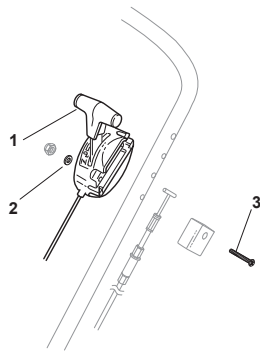

Fig.	Quantity	Part No	Description	Notes
1	1	381006618/1	Handle, Upper Part	Black
1	1	381006632/1	Handle, Upper Part	Yellow
1	1	381006866/0	Handle, Upper Part	Grey
2	1	381003320/1	Lever, Engine Brake	
3	1	181000777/0	Cable, Thread Engine Brake	B&S 700 Series
3	1	181000642/1	Cable, Thread Engine Brake	B&S 625/675 Series
3	1	181030061/0	Cable, Thread Engine Brake	Honda Engine / B&S 850
3	1	181000688/0	Cable, Thread Engine Brake	GGP Engine
4	1	381000697/0	Cable Rear Drive	
5	1	381003297/1	Driving Lever	
6	1	112727783/0	Screw	
7	1	322551640/0	Plate	
8	1	112154510/0	Nut	

Fig.	Quantity	Part No	Description	Notes
1	1	112291000/0	Nut	
2	1	112581500/0	Grower	
3	1	122171005/0	Spacer	
4	1	112521360/0	Washer	
5	1	112508100/0	Cup Spring	
6	1	381007279/1	Throttle Lever	GGP/Honda/Tecumseh/B&S 625-675-675Es-700-750 Series
7	1	481007080/0	Throttle Cable	
8	1	112815000/0	Screw	
9	1	114356702/0	Throttle Label	for GGP Engines
9	1	114356905/0	Label	for B&S 700-750 Series
9	1	114356702/0	Throttle Label	for HONDA Engines

Fig.	Quantity	Part No	Description	Notes
1	1	181007126/0	Throttle Cable	for Honda Engine
1	1	181007127/1	Throttle Cable	for B&S Engine CAPRO
1	1	181007128/0	Throttle Cable	for GGP and B&S Engine DELUXE
2	1	112523040/0	Washer	
3	1	112727787/0	Screw	