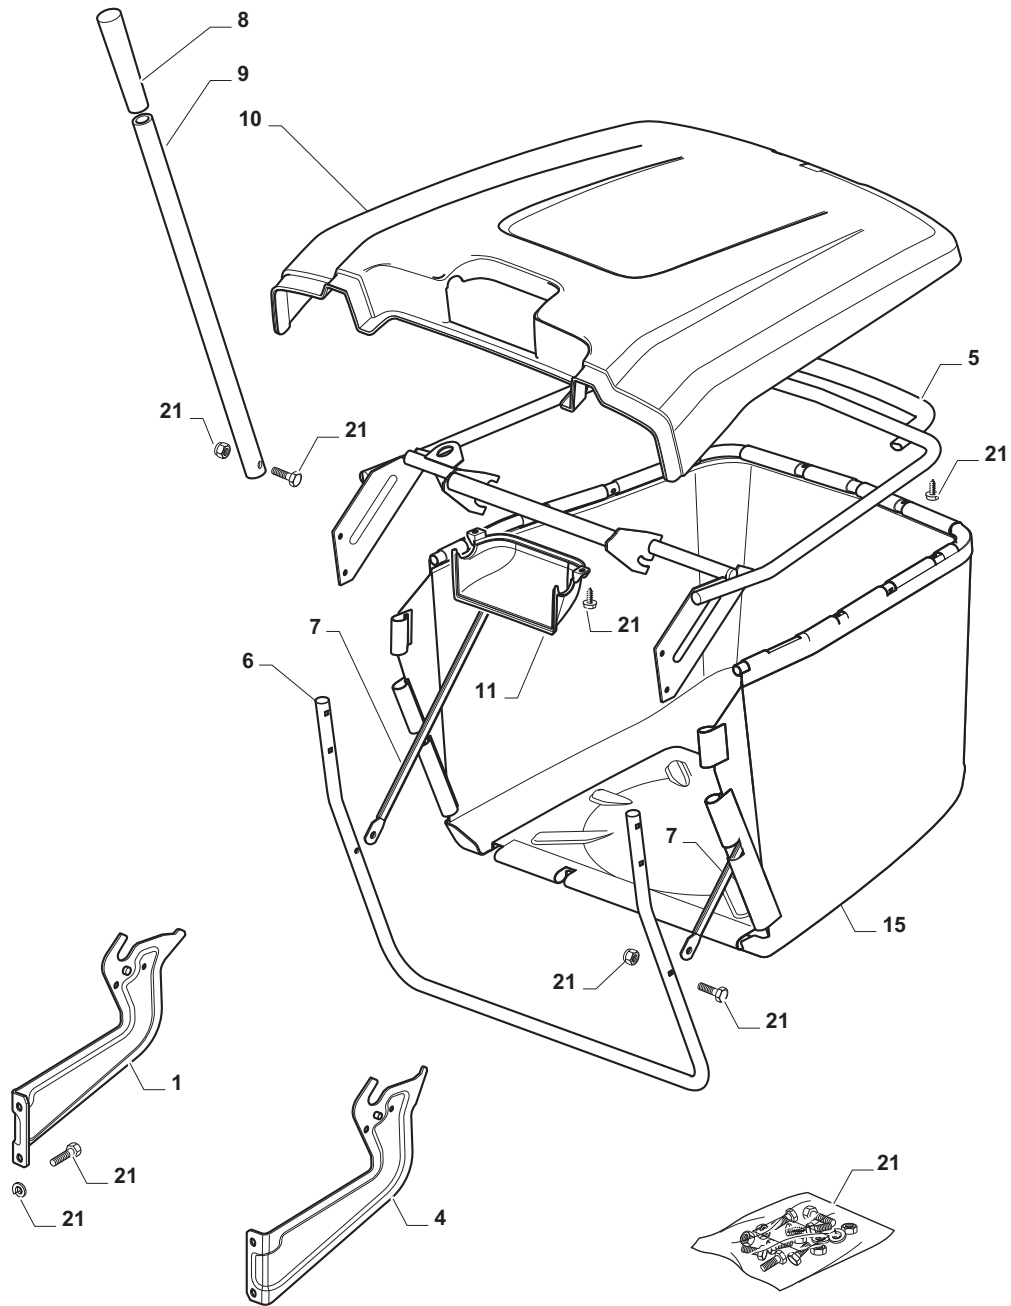

POS	CODE	Q.TY	DESCRIZIONE	DESCRIPTION	DESCRIPTION	BESCHREIBUNG
1	325785377/0	1	Supporto	Support	Support	Halter
4	325785383/0	1	Supporto	Support	Support	Halter
5	382800139/0	1	Telaio Superiore	Upper Frame	Chassis Superieur	Obererrahmen
6	382800141/0	1	Telaio Bocca Sacco	Front Frame	Chassis Avant	Vorderrahmen
7	325650149/0	2	Rinforzo	Stiffening	Reinforcement	Verstaerkung
8	125394508/0	1	Manopola	Handle	Poingee	Griff
9	325869087/0	1	Tubo	Rod	Tige	Stange
10	325110431/0	1	Copertura Sacco Rosso	Grass-Catcher Cover, Red	Couvre-Bac Rouge	Sackkappe Rot
10	325110434/0	1	Copertura Sacco Bianco	Grass-Catcher Cover, White	Couvre-Bac Blanc	Sackkappe Weiß
10	325110439/0	1	Copertura Sacco Giallo	Grass-Catcher Cover, Yellow	Couvre-Bac Jaune	Sackkappe Gelb
10	325110436/0	1	Copertura Sacco Nero	Grass-Catcher Cover, Black	Couvre-Bac Noir	Sackkappe Schwarz
10	325110447/0	1	Copertura Sacco Verde	Grass-Catcher Cover, Green	Couvre-Bac Vert	Sackkappe Grün
11	325207195/0	1	Copertura Maniglia	Handle Cover	Couvre-Poignee	Griffkappe
15	182105947/0	1	Confezione Sacco	Grasscatcher	Bac	Sack
21	382180123/0	1	Dotazione Viteria	Screws Outfit	Ensemble Des Vis	Schraubenausrüstung