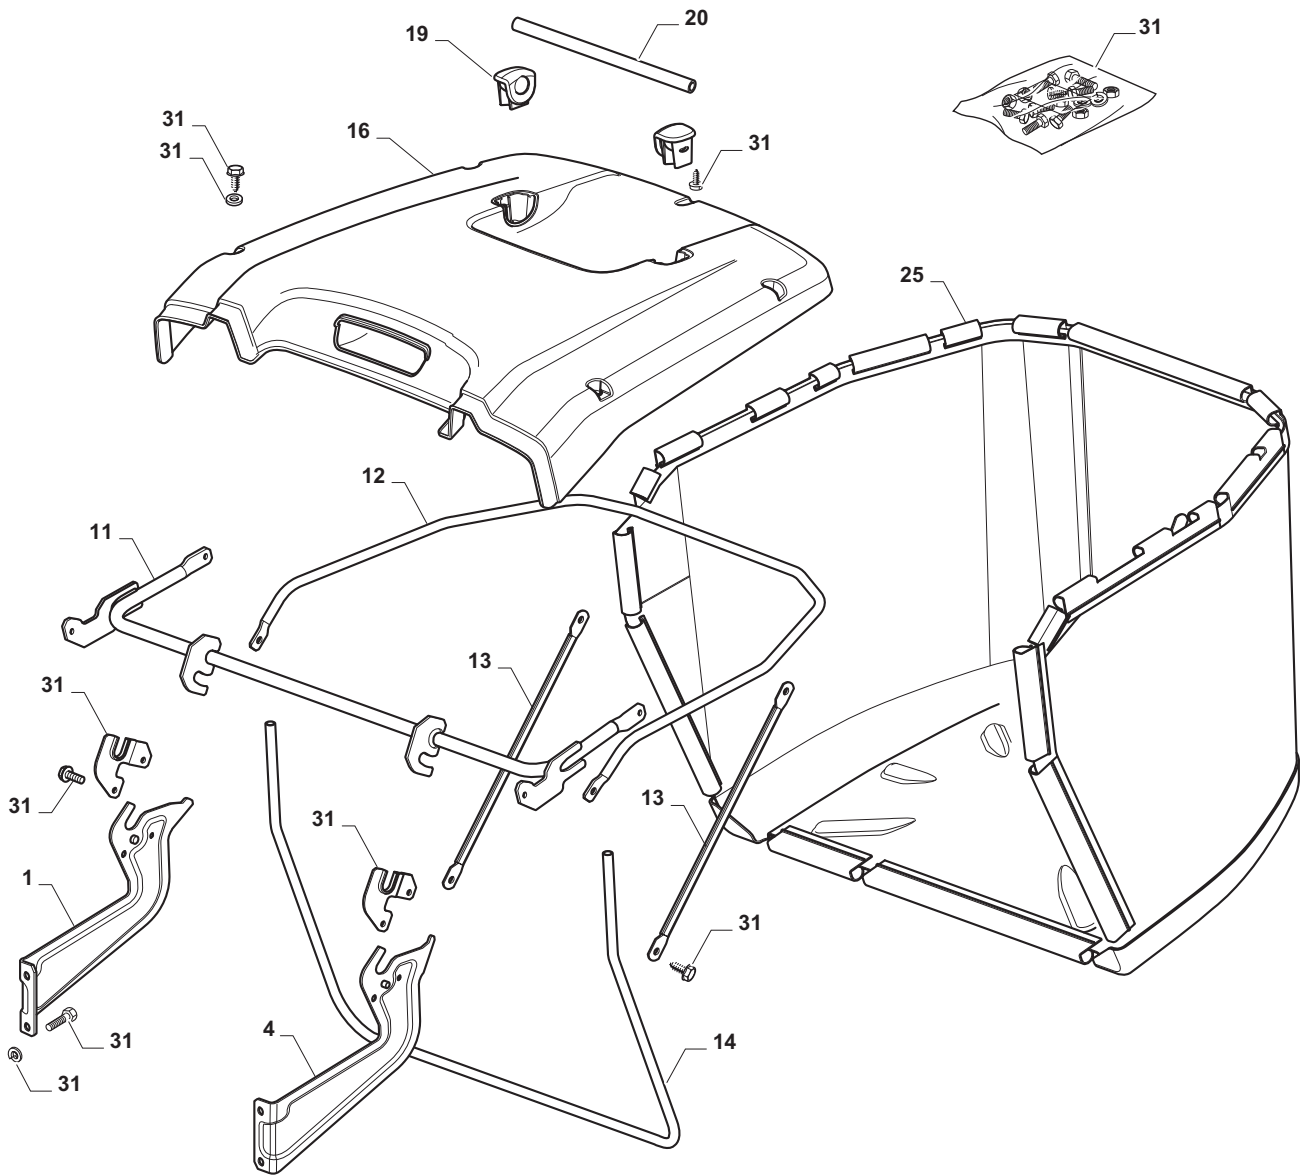

POS	CODE	Q.TY	DESCRIZIONE	DESCRIPTION	DESCRIPTION	BESCHREIBUNG
1	325785377/0	1	Supporto	Support	Support	Halter
4	325785383/0	1	Supporto	Support	Support	Halter
11	382800147/0	1	Telaio Superiore	Upper Frame	Chassis Superieur	Obererrahmen
12	382800145/0	1	Telaio Superiore	Upper Frame	Chassis Superieur	Obererrahmen
13	325650161/0	2	Rinforzo	Stiffening	Reinforcement	Verstaerkung
14	382800143/0	1	Telaio Bocca Sacco	Front Frame	Chassis Avant	
16	325110437/0	1	Copertura Sacco Nero	Grass-Catcher Cover, Black	Couvre-Bac Noir	Sackkappe Schwarz
19	325785417/0	2	Supporto	Support	Support	Halter
20	325394538/0	1	Maniglia	Handle	Poignee	Griff
25	182105942/0	1	Confezione Sacco	Grasscatcher	Bac	Sack
31	382180122/0	1	Dotazione Viteria	Screws Outfit	Ensemble Des Vis	Schraubenausrüstung