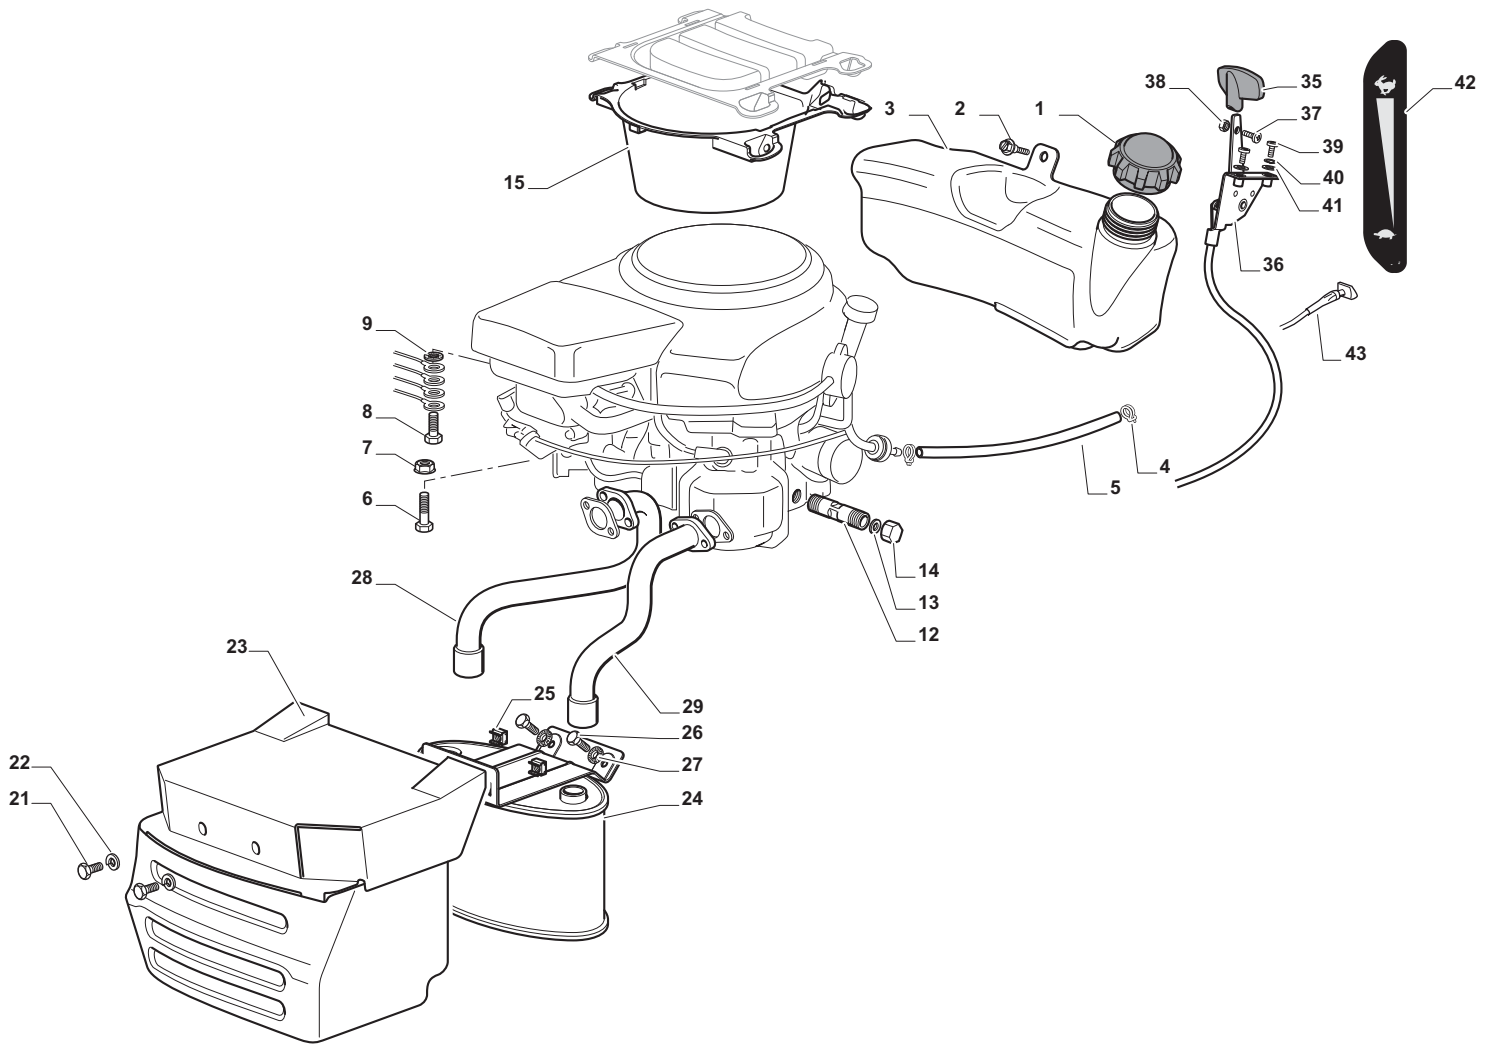

POS	CODE	Q.TY	DESCRIZIONE	DESCRIPTION	DESCRIPTION	BESCHREIBUNG
1	25795001/1	1	Tappo Serbatoio	Cap	Bouchon	Tankverschluss
2	125943010/0	4	Vite	Screw	Vis	Schraube
3	325735126/0	1	Serbatoio	Tank	Reservoir	Tank
4	18375051/1	2	Fascetta	Fair Led	Fixation De Cable	Kabelbefestigung
5	25869057/0	1	Tubo Collegamento (1000 Mm)	Connecting Tube (1000 Mm)	Tube De Connexion (1000 Mm)	Verbindungsrohr (1000 Mm)
6	12691115/0	4	Vite	Screw	Vis	Schraube
7	12154210/0	4	Dado	Nut	Ecrou	Mutter
8	12735599/0	1	Vite	Screw	Vis	Schraube
9	12540260/0	1	Rondella	Washer	Rondelle	Scheibe
12	25598052/0	1	Prolunga Scarico Olio	Oil Discharge Extension	Extension Dech. Huile	Öl Abfluss
13	18401001/1	1	Guarnizione	Oil Seal	Garniture	Dichtung
14	18737849/0	1	Tappo Per Prolunga	Oil Cap	Bouchon Huile	Oelverschluss
15	325108045/0	1	Convogliatore	Conveyor	Convoyeur	Konveyor
15	325108045/1	1	Convogliatore	Conveyor	Convoyeur	Konveyor
16	125730023/0	1	Separatore Aspiraz.	Intake Separator	Separateur Aspirat.	Augenabscheider
21	12792611/0	2	Vite	Screw	Vis	Schraube
22	12540260/0	2	Rondella	Washer	Rondelle	Scheibe
23	382598049/0	1	Protezione Silenziatore	Muffler Protection	Protection Silencieux	Auspuffschutz
24	82750003/0	1	Silenziatore	Muffler	Silenceux	Auspuff
25	12360425/0	2	Dado (Mecc.)	Nut (Mech.)	Ecrou (Mec.)	Mutter (Mech.)
26	12792611/0	2	Vite	Screw	Vis	Schraube
27	12540260/0	2	Rondella	Washer	Rondelle	Scheibe
28	18738221/0	1	Tubo Scarico Destro	Exhaust Tube Right	Tube Echappement Droit	Abgasungrohr, Rechte
29	18738222/0	1	Tubo Scarico Sinistro	Exhaust Tube Left	Tube Echappement Gau.	Abgasungrohr, Linke
35	325394531/0	1	Manopolina	Knob	Poignee	Griff
36	182000217/0	1	Acceleratore	Accelerator	Accelérateur	Gas Zug
37	112726389/0	1	Vite	Screw	Vis	Schraube
38	12290800/0	1	Dado	Nut	Ecrou	Mutter
39	112726389/0	2	Vite	Screw	Vis	Schraube
40	12540020/0	2	Rondella	Washer	Rondelle	Scheibe
41	12521310/0	2	Rosetta	Washer	Rondelle	Scheibe
42	114364617/0	1	Etichetta	Label	Etiquette	Klebzettel
43	125090006/0	1	Comando Starter	Choke Control	Commande Starter	Starter Betaetigung