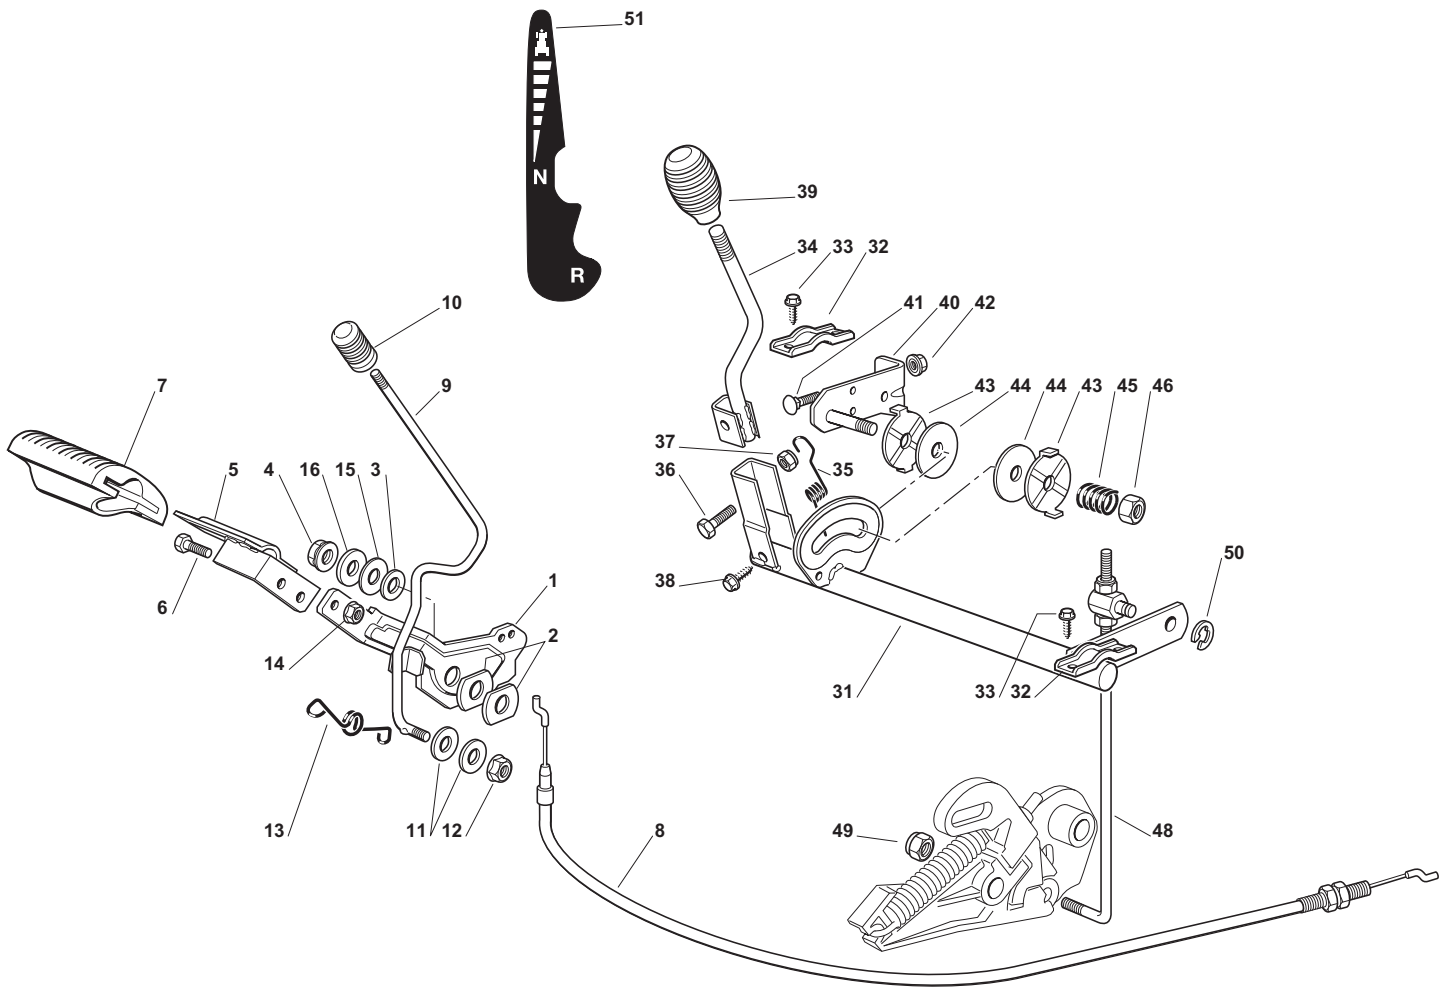

Drive And Brake Controls							
POS	CODE	Q.TY	DESCRIZIONE	DESCRIPTION	DESCRIPTION	BESCHREIBUNG	NOTES
1	27500051/0	1	Pedale Freno	Pedal	Pedal	Pedal	
2	27670054/0	2	Rondella	Washer	Rondelle	Scheibe	
3	12521350/0	1	Rondella	Washer	Rondelle	Scheibe	
4	12154210/0	1	Dado	Nut	Ecrou	Mutter	
5	84503005/0	1	Pedale Freno Sup.	Pedal Upper	Pedal Superieur	Pedal, Ober	
6	112791200/1	2	Vite	Screw	Vis	Schraube	
7	25110269/0	1	Copristaffa	Clamp Cover	Couvre Etrier	Bridedeckel	
8	184207107/0	1	Filo	Cable	Fil	Kabel	
9	27034064/1	1	Asta	Rod	Barre	Stange	
10	27395050/1	1	Manopolina	Knob	Poignee	Knopf	
11	25670011/0	2	Rondella	Washer	Rondelle	Scheibe	
12	12154210/0	1	Dado	Nut	Ecrou	Mutter	
13	27430564/0	1	Molla	Spring	Ressort	Feder	
14	12292102/0	2	Dado	Nut	Ecrou	Mutter	
15	27670055/0	1	Rondella	Washer	Rondelle	Scheibe	
16	12523060/0	1	Rondella	Washer	Rondelle	Scheibe	
31	384001027/0	1	Asse Cambio	Axle	Axe	Achse	
32	27546015/1	2	Piastrina	Plate	Plaque	Platte	
33	12729600/0	4	Vite	Screw	Vis	Schraube	
34	84317071/0	1	Leva	Gearshift	Levier	Hebel	
35	27430570/1	1	Molla	Spring	Ressort	Feder	
36	12674700/0	1	Vite	Screw	Vis	Schraube	
37	12154510/0	1	Dado	Nut	Ecrou	Mutter	
38	12729600/0	1	Vite	Screw	Vis	Schraube	
39	25394510/0	1	Manopola	Knob	Poignee	Knopf	
40	384783047/0	1	Supporto	Bracket	Support	Halter	
41	12818690/0	2	Vite	Screw	Vis	Schraube	
42	12293201/0	2	Dado	Nut	Ecrou	Mutter	
43	27670053/0	2	Rondella	Washer	Rondelle	Scheibe	
44	127207000/0	2	Ferodo	Lining	Pastille Frein	Bremsbelag	
45	27430560/0	1	Molla	Spring	Ressort	Feder	
46	12155020/0	1	Dado	Nut	Ecrou	Mutter	
48	384002084/1	1	Asta Azionamento	Rod	Barre	Stange	
49	12150000/0	1	Dado	Nut	Ecrou	Mutter	
50	12604897/0	1	Anello Elastico	Snap Ring	Anneau Ressort	Sprengring	
51	114362319/0	1	Etichetta	Label	Etiquette	Klebzettel