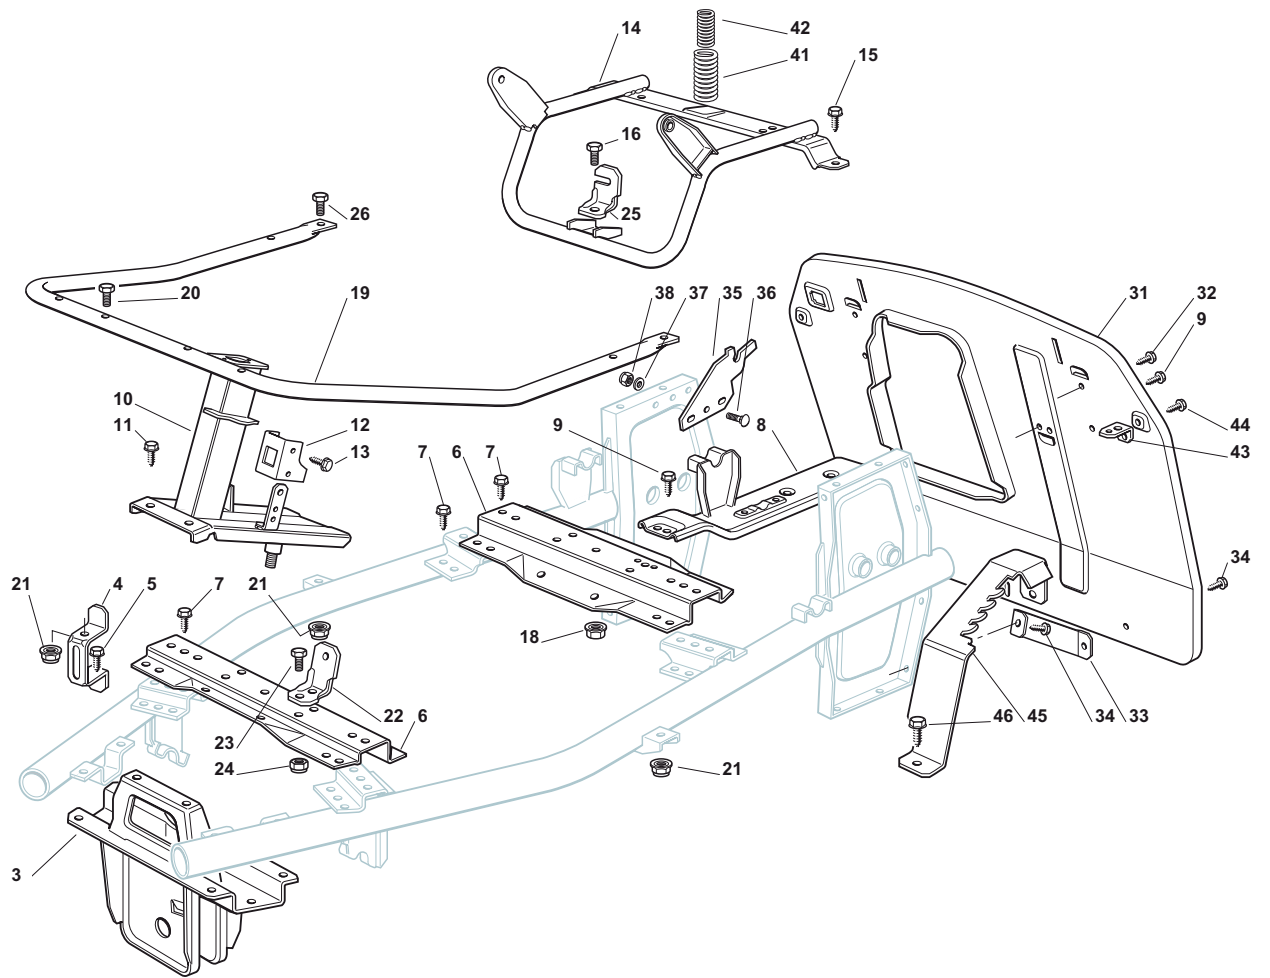

Chassis							
POS	CODE	Q.TY	DESCRIZIONE	DESCRIPTION	DESCRIPTION	BESCHREIBUNG	NOTES
3	84783015/1	1	Supporto Avantreno	Support	Support	Halter	
4	27772121/0	2	Staffa	Clamp	Etrier	Bride	
5	12735121/0	6	Vite	Screw	Vis	Schraube	
6	27650115/1	2	Rinforzo Centrale	Stiffening	Renforcement	Verstaerkung	
7	12735121/0	10	Vite	Screw	Vis	Schraube	
8	84650105/0	1	Rinforzo	Stiffening	Renforcement	Verstaerkung	
9	12735121/0	4	Vite	Screw	Vis	Schraube	
10	84783037/0	1	Supp. Piantone,(GGP Engine)	Support ,(GGP Engine)	Support ,(GGP Engine)	Halter ,(GGP Engine)	
10	384783055/0	1	Supp. Piantone,(B&S Engine)	Support ,(B&S Engine)	Support ,(B&S Engine)	Halter ,(B&S Engine)	
11	12735121/0	6	Vite	Screw	Vis	Schraube	
12	27772095/0	1	Supporto Micro Lama	Support	Support	Halter	
13	12735105/0	2	Vite	Screw	Vis	Schraube	
14	384801117/2	1	Supporto Sedile	Support	Support	Halter	
15	12735121/0	2	Vite	Screw	Vis	Schraube	
16	12793701/0	1	Vite	Screw	Vis	Schraube	
18	12293201/0	1	Dado	Nut	Ecrou	Mutter	
19	27869057/0	1	Supporto Pedane	Support	Support	Halter	
20	12792099/0	2	Vite	Screw	Vis	Schraube	
21	12154510/0	4	Dado	Nut	Ecrou	Mutter	
22	27773077/0	1	Squadretta	Angle Bracket	Equerre	Winkel	
23	12791011/0	1	Vite	Screw	Vis	Schraube	
24	12154510/0	1	Dado	Nut	Ecrou	Mutter	
25	27753081/0	1	Squadretta	Angle Bracket	Equerre	Winkel	
26	12791500/0	2	Vite	Screw	Vis	Schraube	
31	84545061/0	1	Piastra Posteriore	Rear Plate	Plaque Arriere	Hintere Platte	
32	12735121/0	4	Vite	Screw	Vis	Schraube	
33	27650111/0	2	Rinforzo	Stiffening	Renforcement	Verstaerkung	
34	12735121/0	4	Vite	Screw	Vis	Schraube	
35	27772131/0	2	Staffa	Clamp	Etrier	Bride	
36	12818690/0	2	Vite	Screw	Vis	Schraube	
37	12521350/0	2	Rondella	Washer	Rondelle	Scheibe	
38	12155000/0	2	Dado	Nut	Ecrou	Mutter	
41	27430567/0	1	Molla	Spring	Ressort	Feder	
42	127430569/2	1	Molla	Spring	Ressort	Feder	
43	27753073/0	2	Squadretta	Angle Bracket	Equerre	Winkel	
44	12729600/0	2	Vite	Screw	Vis	Schraube	
45	27734059/0	1	Settore Sollevamento	Rack	Cremaillere	Zahnschiene	
46	12735121/0	2	Vite	Screw	Vis	Schraube