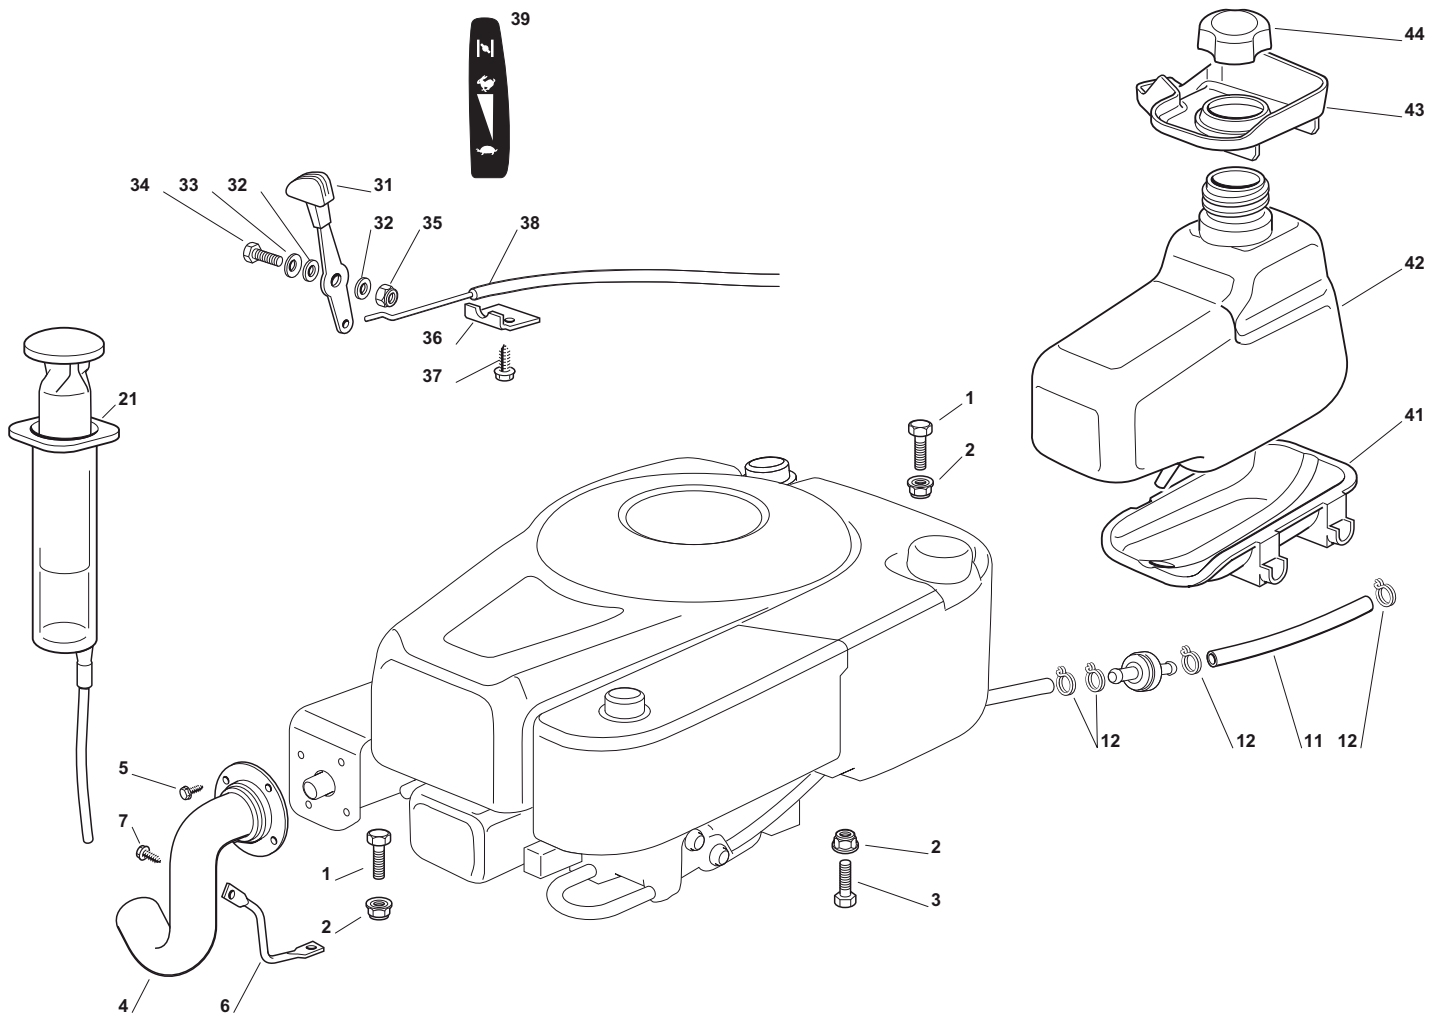

Engine - B&S							
POS	CODE	Q.TY	DESCRIZIONE	DESCRIPTION	DESCRIPTION	BESCHREIBUNG	NOTES
1	12691100/0	2	Vite	Screw	Vis	Schraube	
2	12154210/0	3	Dado	Nut	Ecrou	Mutter	
3	12691800/0	1	Vite	Screw	Vis	Schraube	
4	118738245/0	1	Tubo Scarico	Exhaust Tube	Tube De Echappement	Rohr Für Apgasung	
5	12735104/0	1	Vite	Screw	Vis	Schraube	
6	127787077/0	1	Supporto	Bracket	Support	Halter	
7	12735110/0	1	Vite	Screw	Vis	Schraube	
11	25869033/1	1	Tubo Carburante	Tube	Tube	Rohr	
12	18375051/1	2	Fascetta	Fair Led	Fixation De Cable	Kabelbefestigung	
21	18718000/0	1	Siringa	Syringe	Seringue	Spritze	
31	384317094/0	1	Leva Acceleratore	Accelerator Lever	Levier Accelérateur	Gashebel	
32	12523040/0	2	Rosetta	Washer	Rondelle	Scheibe	
33	12530060/0	1	Rosetta	Washer	Rondelle	Scheibe	
34	12791500/0	1	Vite	Screw	Vis	Schraube	
35	12154510/0	1	Dado	Nut	Ecrou	Mutter	
36	22981467/0	1	Piastrina	Plate	Plaque	Platte	
37	12735105/0	2	Vite	Screw	Vis	Schraube	
38	184000254/0	1	Cavo Acceleratore	Throttle Cable	Cable Accelérateur	Gashebel Kabel	
39	114364614/0	1	Etichetta (ELV63,EL63)	Label (ELV63,EL63)	Etiquette (ELV63,EL63)	Klebzettel (ELV63,EL63)	
39	114364613/0	1	Etichetta (ELV63M)	Label (ELV63M)	Etiquette (ELV63M)	Klebzettel (ELV63M)	
41	27787057/0	1	Supporto	Support	Support	Halter	
42	27733002/1	1	Serbatoio	Tank	Reservoir	Tank	
43	27600113/0	1	Protezione Benzina	Guard	Protection	Schutz	
44	27790000/1	1	Tappo Serbatoio	Cap	Bouchon	Tankverschluss