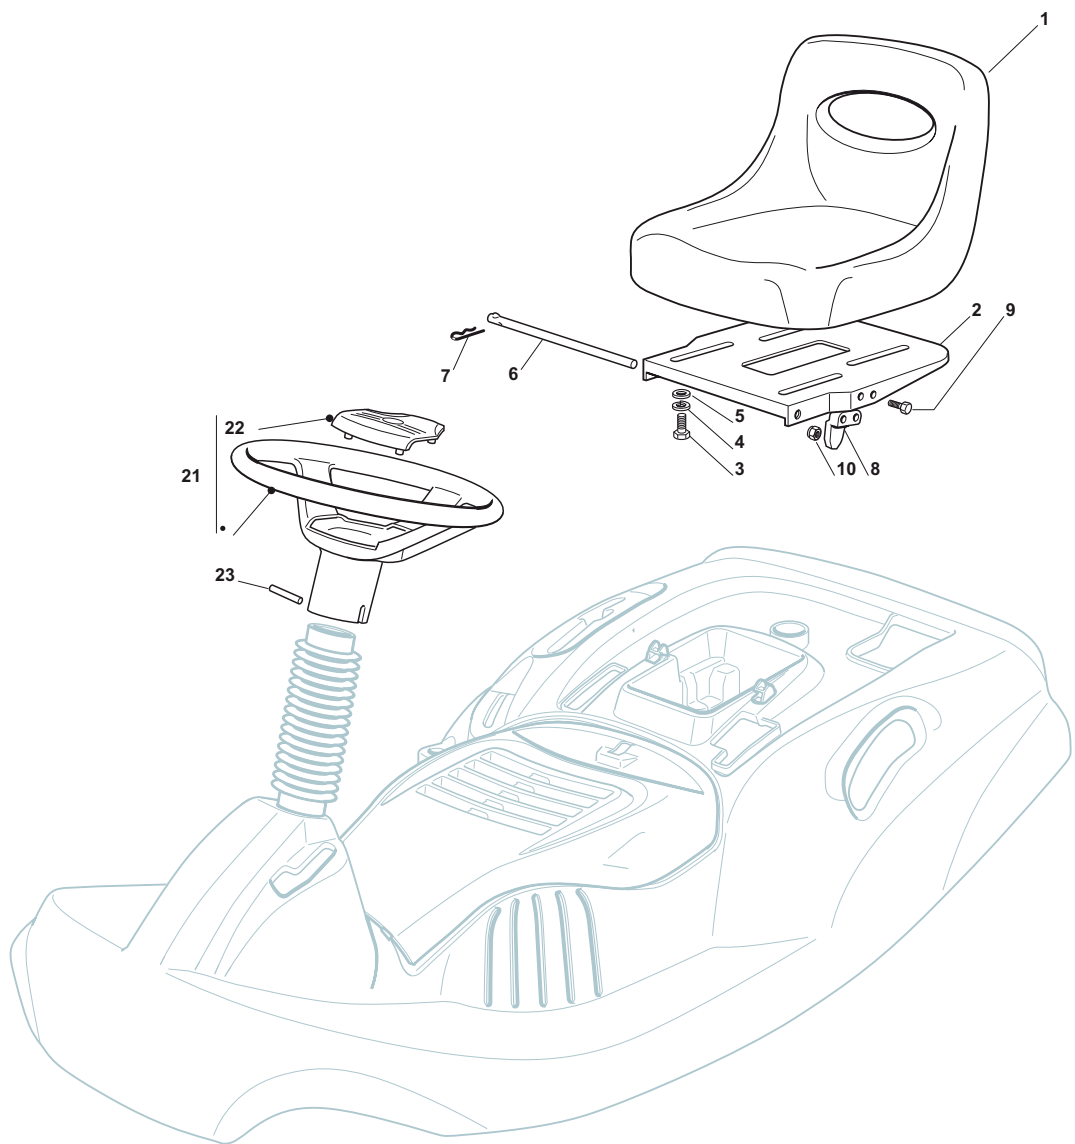

Seat & Steering Wheel							
POS	CODE	Q.TY	DESCRIZIONE	DESCRIPTION	DESCRIPTION	BESCHREIBUNG	NOTES
1	25722453/1	1	Sedile	Seat	Siege	Sitz	
2	27546039/1	1	Supporto Sedile	Support	Support	Halter	
3	12793101/0	4	Vite	Screw	Vis	Schraube	
4	12583500/0	4	Grower	Grower	Grower	Grower	
5	12523060/0	4	Rondella	Washer	Rondelle	Scheibe	
6	27864052/0	1	Perno Sedile	Pin	Pivot	Bolzen	
7	24487997/0	1	Coppiglia	Cotter Pin	Goupille	Splint	
8	27063021/1	1	Camma	Cam	Came	Nocken	
9	12789100/0	2	Vite	Screw	Vis	Schraube	
10	12154330/0	2	Dado	Nut	Ecrou	Mutter	
21	25961211/0	1	Volante	Steering Wheel	Volant	Lenkrad	
22	325580500/0	1	Tappo	Cap	Bouchon	Stopfen	
23	12620305/0	1	Spina	Pin	Goupille	Stift