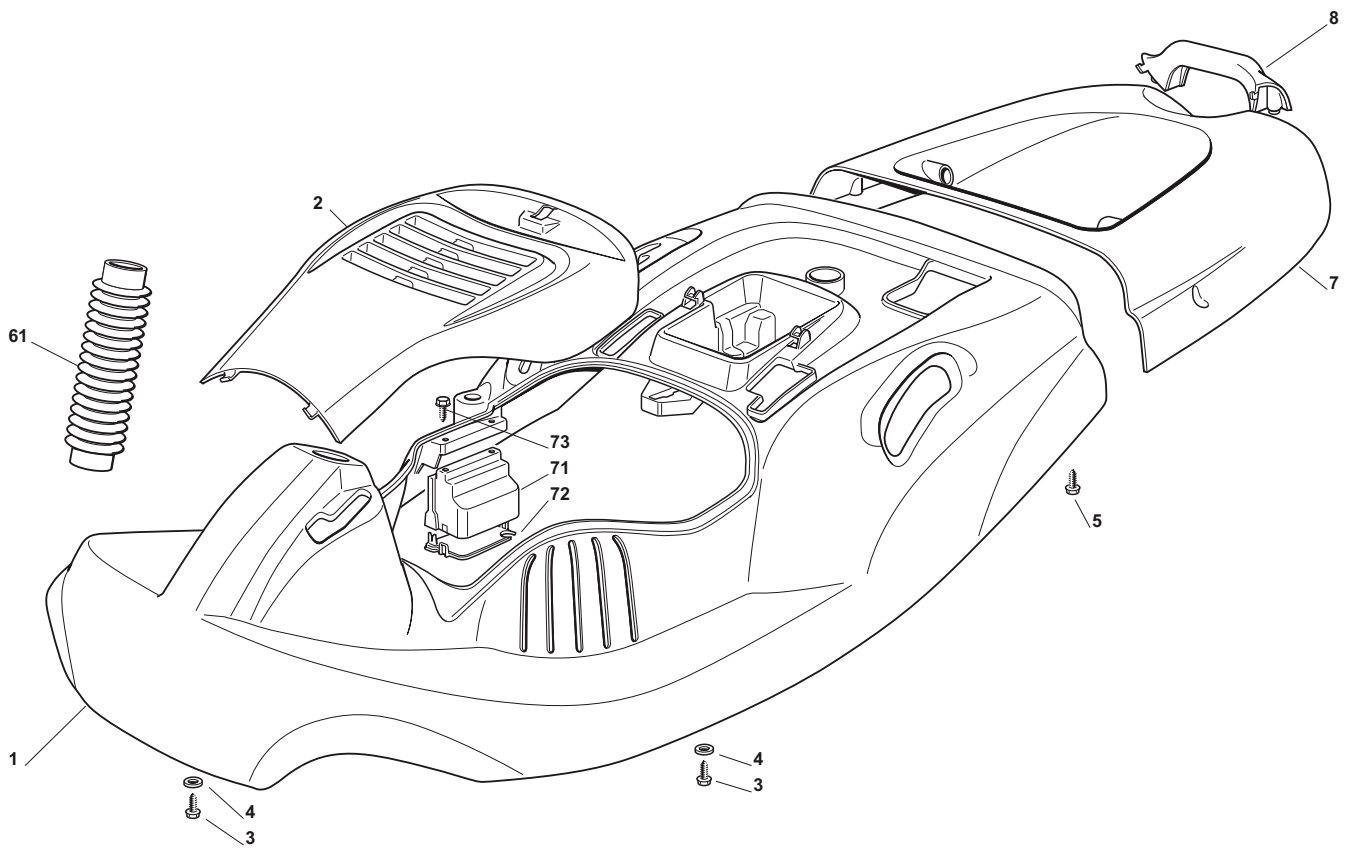

THIS INFORMATION IS NOT INTENDED FOR SALE OR RESALE, AND THIS NOTICE MUST REMAIN ON ALL COPIES.

GLOBAL GARDEN PRODUCTS

Chassis							
POS	CODE	Q.TY	DESCRIZIONE	DESCRIPTION	DESCRIPTION	BESCHREIBUNG	NOTES
3	84783015/1	1	Supporto Avantreno	Support	Support	Halter	
4	27772121/0	2	Staffa	Clamp	Etrier	Bride	
5	12735121/0	6	Vite	Screw	Vis	Schraube	
6	27650115/1	2	Rinforzo Centrale	Stiffening	Renforcement	Verstaerkung	
7	12735121/0	10	Vite	Screw	Vis	Schraube	
8	84650105/0	1	Rinforzo	Stiffening	Renforcement	Verstaerkung	
9	12735121/0	4	Vite	Screw	Vis	Schraube	
10	84783037/0	1	Supp. Piantone,(GGP Engine)	Support ,(GGP Engine)	Support ,(GGP Engine)	Halter ,(GGP Engine)	
10	384783055/0	1	Supp. Piantone,(B&S Engine)	Support ,(B&S Engine)	Support ,(B&S Engine)	Halter ,(B&S Engine)	
11	12735121/0	6	Vite	Screw	Vis	Schraube	
12	27772095/0	1	Supporto Micro Lama	Support	Support	Halter	
13	12735105/0	2	Vite	Screw	Vis	Schraube	
14	384801117/2	1	Supporto Sedile	Support	Support	Halter	
15	12735121/0	2	Vite	Screw	Vis	Schraube	
16	12793701/0	1	Vite	Screw	Vis	Schraube	
18	12293201/0	1	Dado	Nut	Ecrou	Mutter	
19	27869057/0	1	Supporto Pedane	Support	Support	Halter	
20	12792099/0	2	Vite	Screw	Vis	Schraube	
21	12154510/0	4	Dado	Nut	Ecrou	Mutter	
22	27773077/0	1	Squadretta	Angle Bracket	Equerre	Winkel	
23	12791011/0	1	Vite	Screw	Vis	Schraube	
24	12154510/0	1	Dado	Nut	Ecrou	Mutter	
25	27753081/0	1	Squadretta	Angle Bracket	Equerre	Winkel	
26	12791500/0	2	Vite	Screw	Vis	Schraube	
31	84545061/0	1	Piastra Posteriore	Rear Plate	Plaque Arriere	Hintere Platte	
32	12735121/0	4	Vite	Screw	Vis	Schraube	
33	27650111/0	2	Rinforzo	Stiffening	Renforcement	Verstaerkung	
34	12735121/0	4	Vite	Screw	Vis	Schraube	
35	27772131/0	2	Staffa	Clamp	Etrier	Bride	
36	12818690/0	2	Vite	Screw	Vis	Schraube	
37	12521350/0	2	Rondella	Washer	Rondelle	Scheibe	
38	12155000/0	2	Dado	Nut	Ecrou	Mutter	
41	27430567/0	1	Molla	Spring	Ressort	Feder	
42	127430569/2	1	Molla	Spring	Ressort	Feder	
43	27753073/0	2	Squadretta	Angle Bracket	Equerre	Winkel	
44	12729600/0	2	Vite	Screw	Vis	Schraube	
45	27734059/0	1	Settore Sollevamento	Rack	Cremaillere	Zahnschiene	
46	12735121/0	2	Vite	Screw	Vis	Schraube	