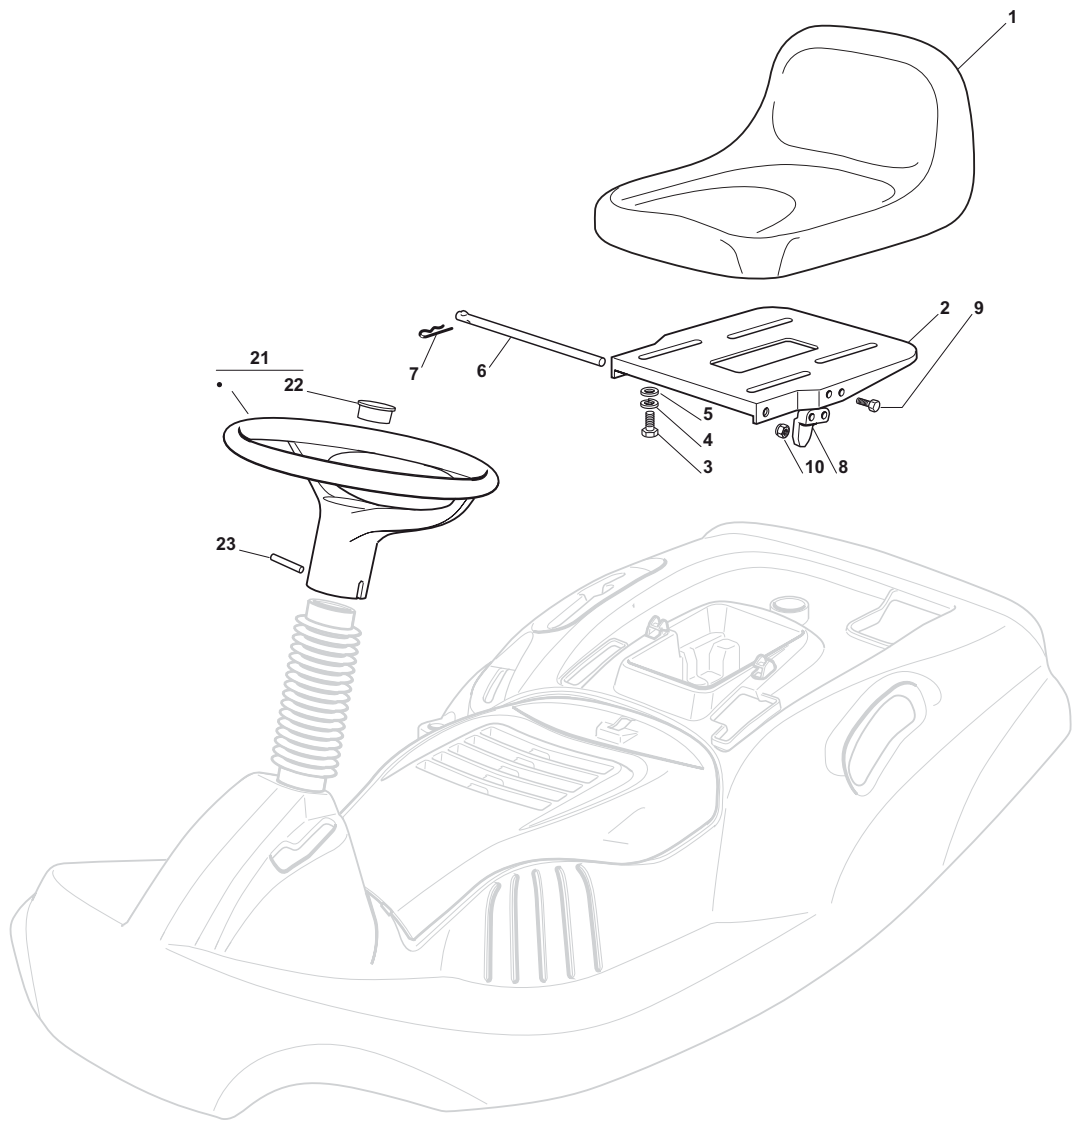

Seat & Steering Wheel							
POS	CODE	Q.TY	DESCRIZIONE	DESCRIPTION	DESCRIPTION	BESCHREIBUNG	NOTES
1	125722470/0	1	Sedile	Seat	Siege	Sitz	
2	27546039/1	1	Supporto Sedile	Support	Support	Halter	
3	12793101/0	4	Vite	Screw	Vis	Schraube	
4	12583500/0	4	Grower	Grower	Grower	Grower	
5	12523060/0	4	Rondella	Washer	Rondelle	Scheibe	
6	27864052/0	1	Perno Sedile	Pin	Pivot	Bolzen	
7	24487997/0	1	Coppiglia	Cotter Pin	Goupille	Splint	
8	27063021/1	1	Camma	Cam	Came	Nocken	
9	12789100/0	2	Vite	Screw	Vis	Schraube	
10	12154330/0	2	Dado	Nut	Ecrou	Mutter	
21	27961230/0	1	Volante	Steering Wheel	Volant	Lenkrad	
22	25120230/0	1	Tappo	Cap	Bouchon	Stopfen	
23	12620305/0	1	Spina	Pin	Goupille	Stift