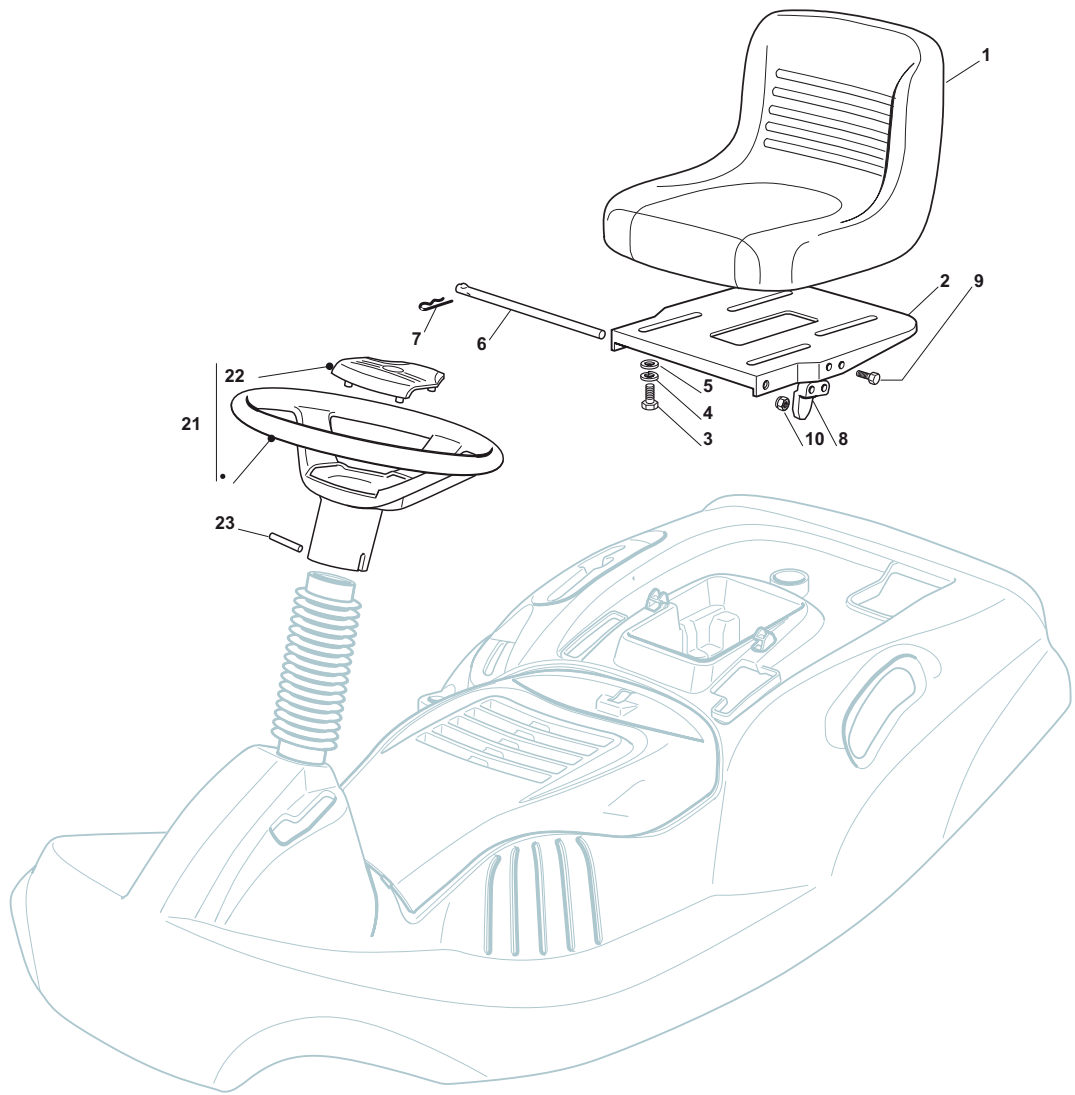

Seat & Steering Wheel							
POS	CODE	Q.TY	DESCRIZIONE	DESCRIPTION	DESCRIPTION	BESCHREIBUNG	NOTES
1	125722471/0	1	Sedile	Seat	Siege	Sitz	
2	27546039/1	1	Supporto Sedile	Support	Support	Halter	
3	12793101/0	4	Vite	Screw	Vis	Schraube	
4	12583500/0	4	Grower	Grower	Grower	Grower	
5	12523060/0	4	Rondella	Washer	Rondelle	Scheibe	
6	27864052/0	1	Perno Sedile	Pin	Pivot	Bolzen	
7	24487997/0	1	Coppiglia	Cotter Pin	Goupille	Splint	
8	27063021/1	1	Camma	Cam	Came	Nocken	
9	12789100/0	2	Vite	Screw	Vis	Schraube	
10	12154330/0	2	Dado	Nut	Ecrou	Mutter	
21	27961232/0	1	Volante	Steering Wheel	Volant	Lenkrad	
22	25580501/0	1	Tappo	Cap	Bouchon	Stopfen	
23	12620305/0	1	Spina	Pin	Goupille	Stift