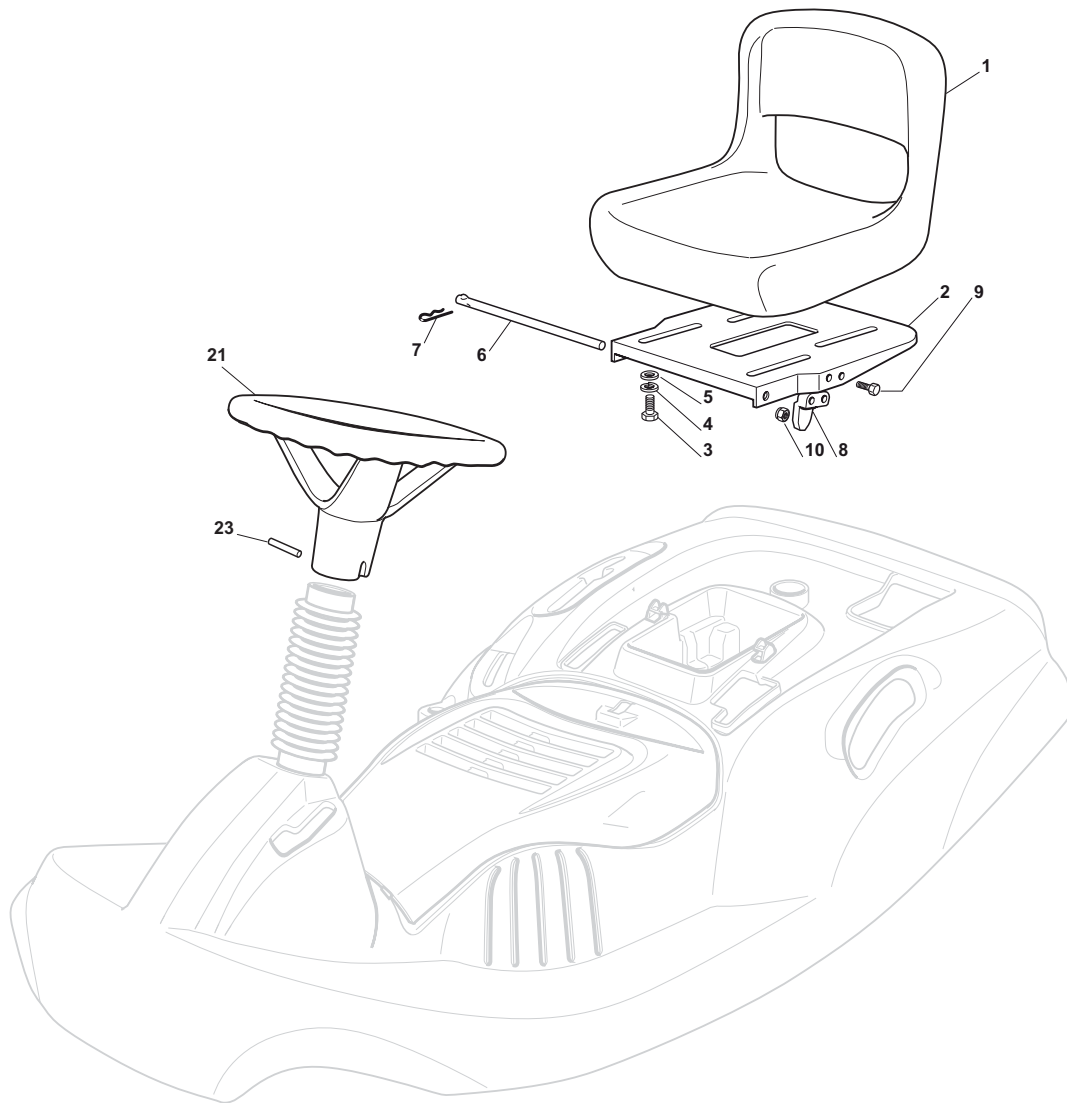

Seat & Steering Wheel							
POS	CODE	Q.TY	DESCRIZIONE	DESCRIPTION	DESCRIPTION	BESCHREIBUNG	NOTES
1	27722480/0	1	Sedile	Seat	Siege	Sitz	
2	27546039/1	1	Supporto Sedile	Support	Support	Halter	
3	12793101/0	4	Vite	Screw	Vis	Schraube	
4	12583500/0	4	Grower	Grower	Grower	Grower	
5	12523060/0	4	Rondella	Washer	Rondelle	Scheibe	
6	27864052/0	1	Perno Sedile	Pin	Pivot	Bolzen	
7	24487997/0	1	Coppiglia	Cotter Pin	Goupille	Splint	
8	27063021/1	1	Camma	Cam	Came	Nocken	
9	12789100/0	2	Vite	Screw	Vis	Schraube	
10	12154330/0	2	Dado	Nut	Ecrou	Mutter	
21	27961231/0	1	Volante	Steering Wheel	Volant	Lenkrad	
23	12620305/0	1	Spina	Pin	Goupille	Stift