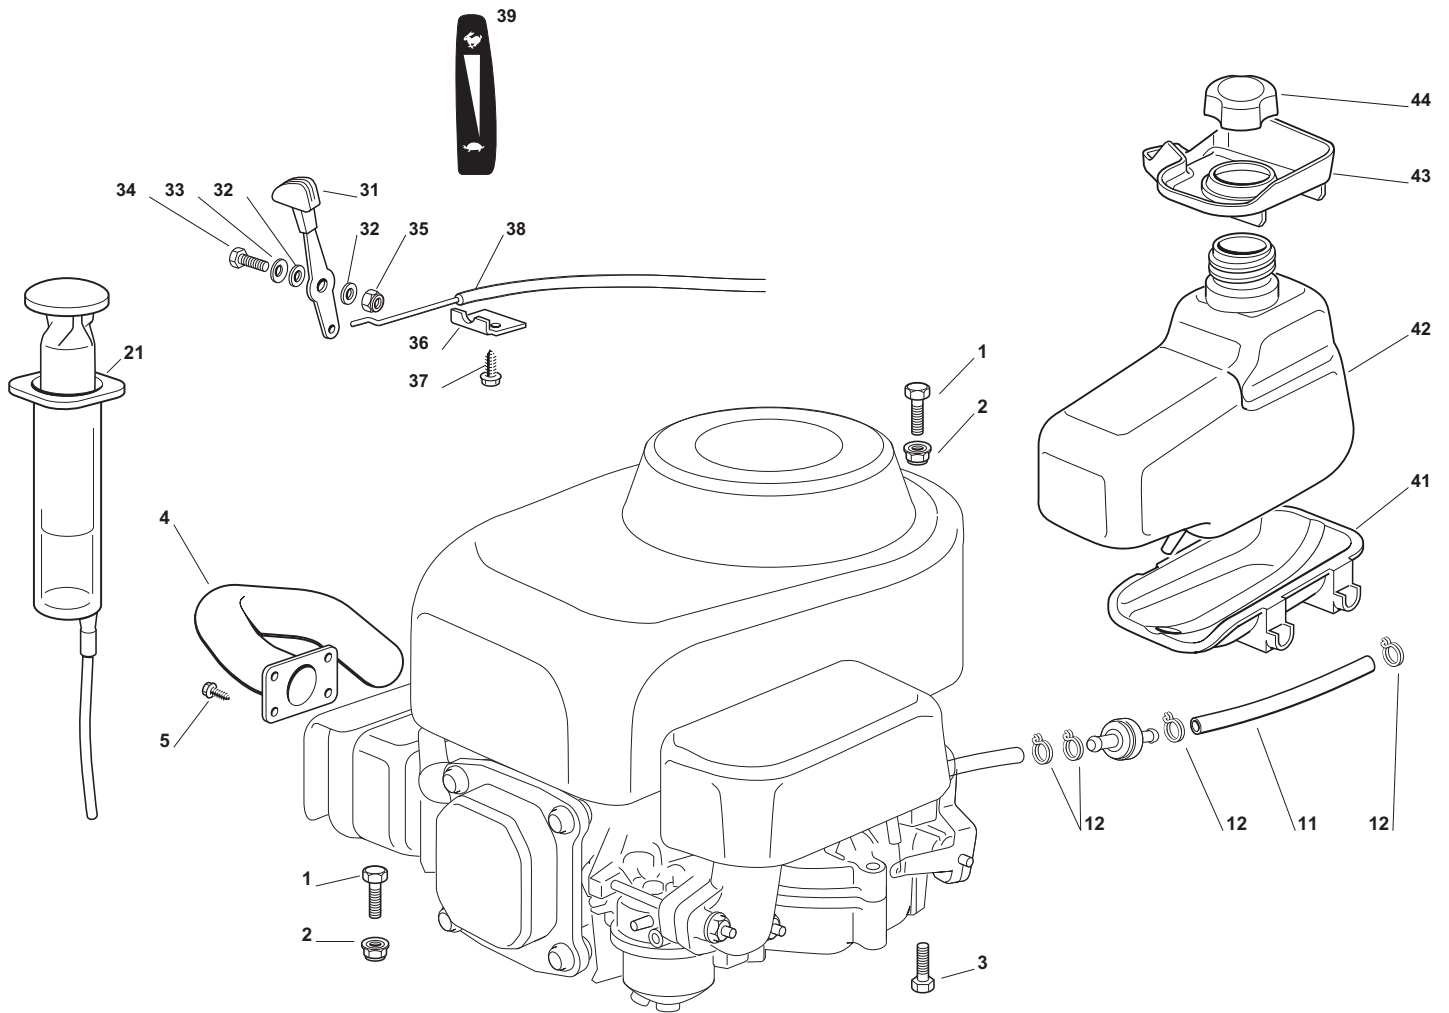

Engine - GGP							
POS	CODE	Q.TY	DESCRIZIONE	DESCRIPTION	DESCRIPTION	BESCHREIBUNG	NOTES
1	12691115/0	3	Vite	Screw	Vis	Schraube	
2	12154210/0	3	Dado	Nut	Ecrou	Mutter	
3	12691100/0	1	Vite	Screw	Vis	Schraube	
4	18738201/0	1	Tubo Scarico	Exauste Tube	Tube De Echappement	Rohr Für Appgasung	
5	12691115/0	4	Vite	Screw	Vis	Schraube	
11	25869035/1	1	Tubo Carburante	Tube	Tube	Rohr	
12	18375051/1	2	Fascetta	Fair Led	Fixation De Cable	Kabelbefestigung	
21	18718000/0	1	Siringa	Syringe	Seringue	Spritze	
31	384317094/0	1	Leva Acceleratore	Accelerator Lever	Levier Accelérateur	Gashebel	
32	12523040/0	2	Rosetta	Washer	Rondelle	Scheibe	
33	12530060/0	1	Rosetta	Washer	Rondelle	Scheibe	
34	12791500/0	1	Vite	Screw	Vis	Schraube	
35	12154510/0	1	Dado	Nut	Ecrou	Mutter	
36	22981467/0	1	Piastrina	Plate	Plaque	Platte	
37	12735105/0	2	Vite	Screw	Vis	Schraube	
38	84000253/1	1	Cavo Acceleratore	Throttle Cable	Cable Accelérateur	Gashebel Kabel	
39	14358717/0	1	Etichetta (ELV63,EL63)	Label (ELV63,EL63)	Etiquette (ELV63,EL63)	Klebzettel (ELV63,EL63)	
39	14358415/0	1	Etichetta (ELV63M)	Label (ELV63M)	Etiquette (ELV63M)	Klebzettel (ELV63M)	
41	27787057/0	1	Supporto	Support	Support	Halter	
42	27733002/1	1	Serbatoio	Tank	Reservoir	Tank	
43	27600113/0	1	Protezione Benzina	Guard	Protection	Schutz	
44	27790000/1	1	Tappo Serbatoio	Cap	Bouchon	Tankverschluss