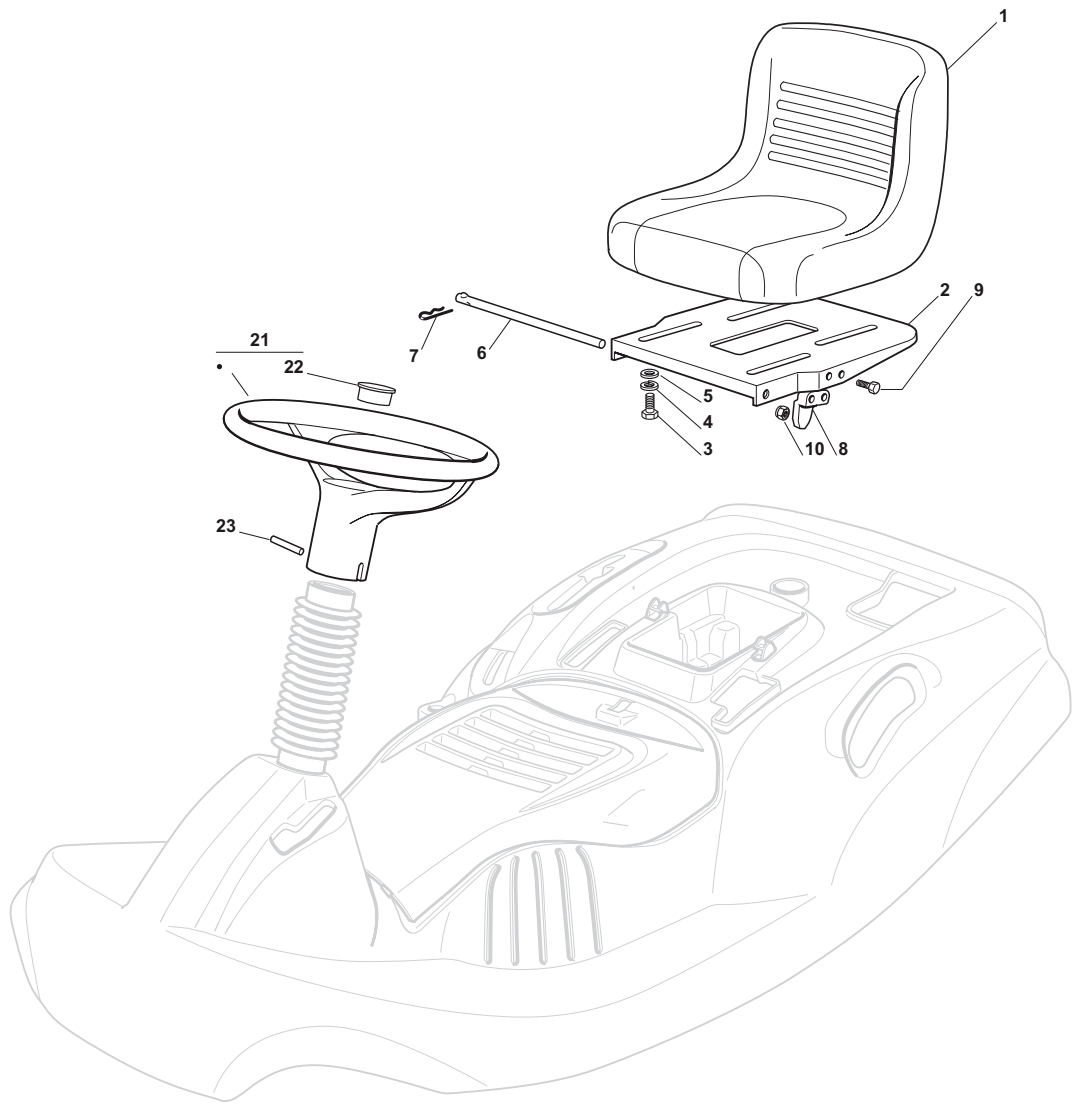

Seat & Steering Wheel							
POS	CODE	Q.TY	DESCRIZIONE	DESCRIPTION	DESCRIPTION	BESCHREIBUNG	NOTES
1	125722471/0	1	Sedile	Seat	Siege	Sitz	
2	27546039/1	1	Supporto Sedile	Support	Support	Halter	
3	12793101/0	4	Vite	Screw	Vis	Schraube	
4	12583500/0	4	Grower	Grower	Grower	Grower	
5	12523060/0	4	Rondella	Washer	Rondelle	Scheibe	
6	27864052/0	1	Perno Sedile	Pin	Pivot	Bolzen	
7	24487997/0	1	Coppiglia	Cotter Pin	Goupille	Splint	
8	27063021/1	1	Camma	Cam	Came	Nocken	
9	12789100/0	2	Vite	Screw	Vis	Schraube	
10	12154330/0	2	Dado	Nut	Ecrou	Mutter	
21	27961230/0	1	Volante	Steering Wheel	Volant	Lenkrad	
22	25120230/0	1	Tappo	Cap	Bouchon	Stopfen	
23	12620305/0	1	Spina	Pin	Goupille	Stift