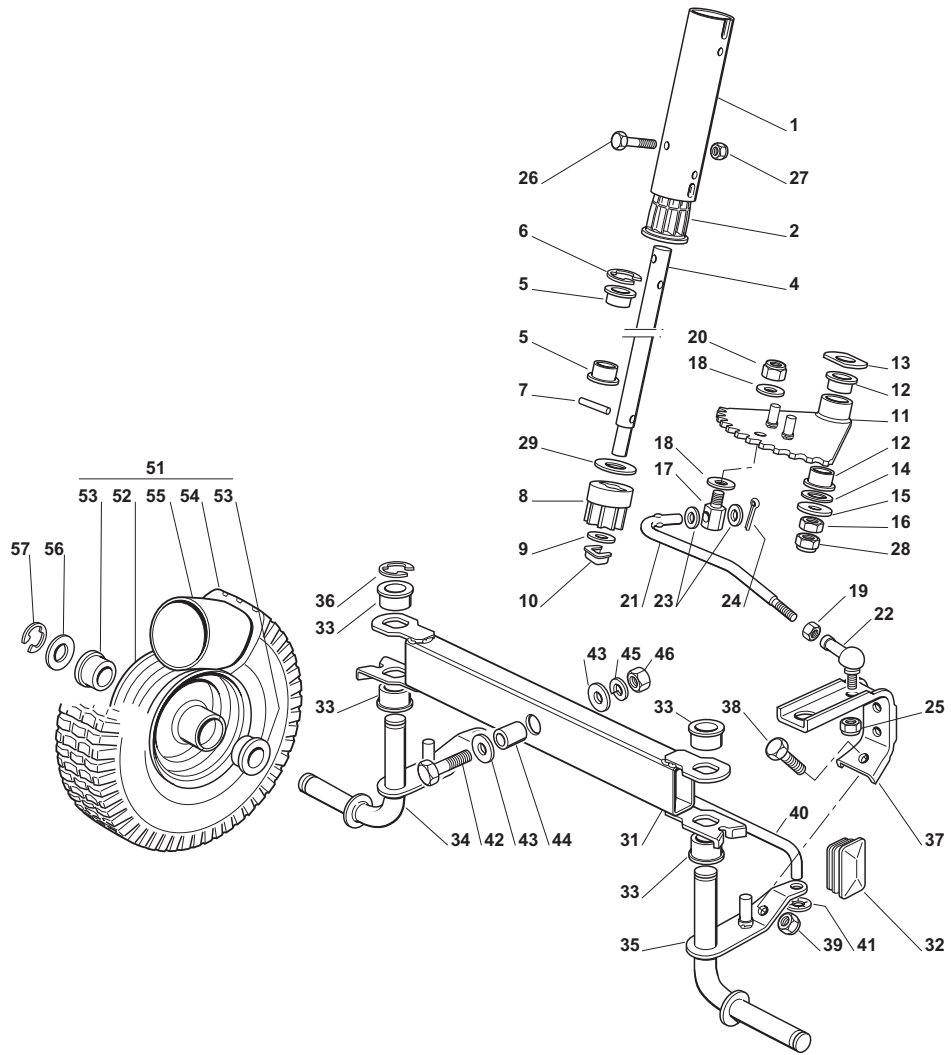

Steering							
POS	CODE	Q.TY	DESCRIZIONE	DESCRIPTION	DESCRIPTION	BESCHREIBUNG	NOTES
1	27340305/1	1	Prolunga Piantone	Colum Extension	Tube Extension	Verlängerungsstück	
2	27047005/1	1	Bussola	Bush	Douille	Buchse	
4	27520052/0	1	Piantone Sterzo	Steering Column	Tube De Direction	Lenkungsäule	
5	27047004/0	2	Bussola	Bush	Douille	Buchse	
6	12001010/0	1	Anello Elastico	Snap Ring	Anneau Ressort	Sprengring	
7	12622650/0	1	Spina	Pin	Goupille	Stift	
8	27570050/0	1	Pignone	Pinion	Pignon	Ritzel	
9	12521370/0	1	Rondella	Washer	Rondelle	Scheibe	
10	12436030/0	1	Piastrina	Plate	Plaquette	Plattden	
11	84735553/1	1	Corona Sterzo	Ring Gear	Couronne	Zahnkranz	
12	27047004/0	2	Bussola	Bush	Douille	Buchse	
13	27670054/0	1	Rondella	Washer	Rondelle	Scheibe	
14	22672152/0	1	Rondella	Washer	Rondelle	Scheibe	
15	12523070/0	1	Rondella	Washer	Rondelle	Scheibe	
16	12293200/0	1	Dado	Nut	Ecrou	Mutter	
17	25510056/0	1	Perno	Pin	Pivot	Bolzen	
18	25670008/1	2	Rondella	Washer	Rondelle	Scheibe	
19	12293200/0	1	Dado	Nut	Ecrou	Mutter	
20	12156602/0	1	Dado	Nut	Ecrou	Mutter	
21	27034066/2	1	Asta	Rod	Barre	Stange	
22	122746610/0	1	Snodo	Joint	Joint	Gelenk	
23	25670008/1	2	Rondella	Washer	Rondelle	Scheibe	
24	12141418/0	1	Coppiglia	Cotter Pin	Goupille	Splint	
25	12155000/0	1	Dado	Nut	Ecrou	Mutter	
26	12689515/0	2	Vite	Screw	Vis	Schraube	
27	12154510/0	2	Dado	Nut	Ecrou	Mutter	
28	12155000/0	1	Dado	Nut	Ecrou	Mutter	
29	27670054/0	1	Rondella	Washer	Rondelle	Scheibe	
31	84034059/0	1	Bilanciere	Equalizer	Balancier	Kipphebel	
32	18737852/0	2	Tappo Chiusura	Cap	Bouchon	Verschluss	
33	27047004/0	4	Bussola	Bush	Douille	Buchse	
34	84230405/0	1	Fusello Destro	Right Stub Axle	Fuseau Droite	Rechter Achsschenkel	
35	84230407/0	1	Fusello Sinistro	Left Stub Axle	Fuseau Gauche	Linker Achsschenkel	
36	12000970/0	1	Anello Elastico	Snap Ring	Anneau Ressort	Sprengring	
37	27787041/0	1	Supporto	Support	Support	Halter	
38	12793102/0	1	Vite	Screw	Vis	Schraube	
39	12155000/0	1	Dado	Nut	Ecrou	Mutter	
40	27840051/0	1	Tirante	Tie Rod	Tirant	Spannstange	
41	12604899/0	2	Fissatore A Corona	Crown Fastener	Fixateur A Couronne	Kronescheibe	
42	12692695/0	1	Vite	Screw	Vis	Schraube	
43	12523100/0	2	Rondella	Washer	Rondelle	Scheibe	
44	25160016/0	1	Distanziale	Spacer	Entretoise	Entfernungsstück	
45	12587100/0	1	Grower	Grower	Grower	Grower	
46	12295300/0	1	Dado	Nut	Ecrou	Mutter	
51	84680056/1	2	Ass. Ruota Anteriore	Front Wheel	Roue Avant	Vorderrad	
52	84044002/0	2	Cerchio	Rimm	Bandage Roue	Vorderrad Felger	
53	27045070/0	4	Boccola	Bush	Douille	Buchse	
54	27590058/0	2	Pneumatico	Shoe	Pneu	Reifen	
55	27590056/0	2	Camera D'Aria	Inner Tube	Chambre A Aire	Reifenschlauch	
56	12521390/0	2	Rondella	Washer	Rondelle	Scheibe	
57	12000970/0	2	Anello Elastico	Snap Ring	Anneau Ressort	Sprengring