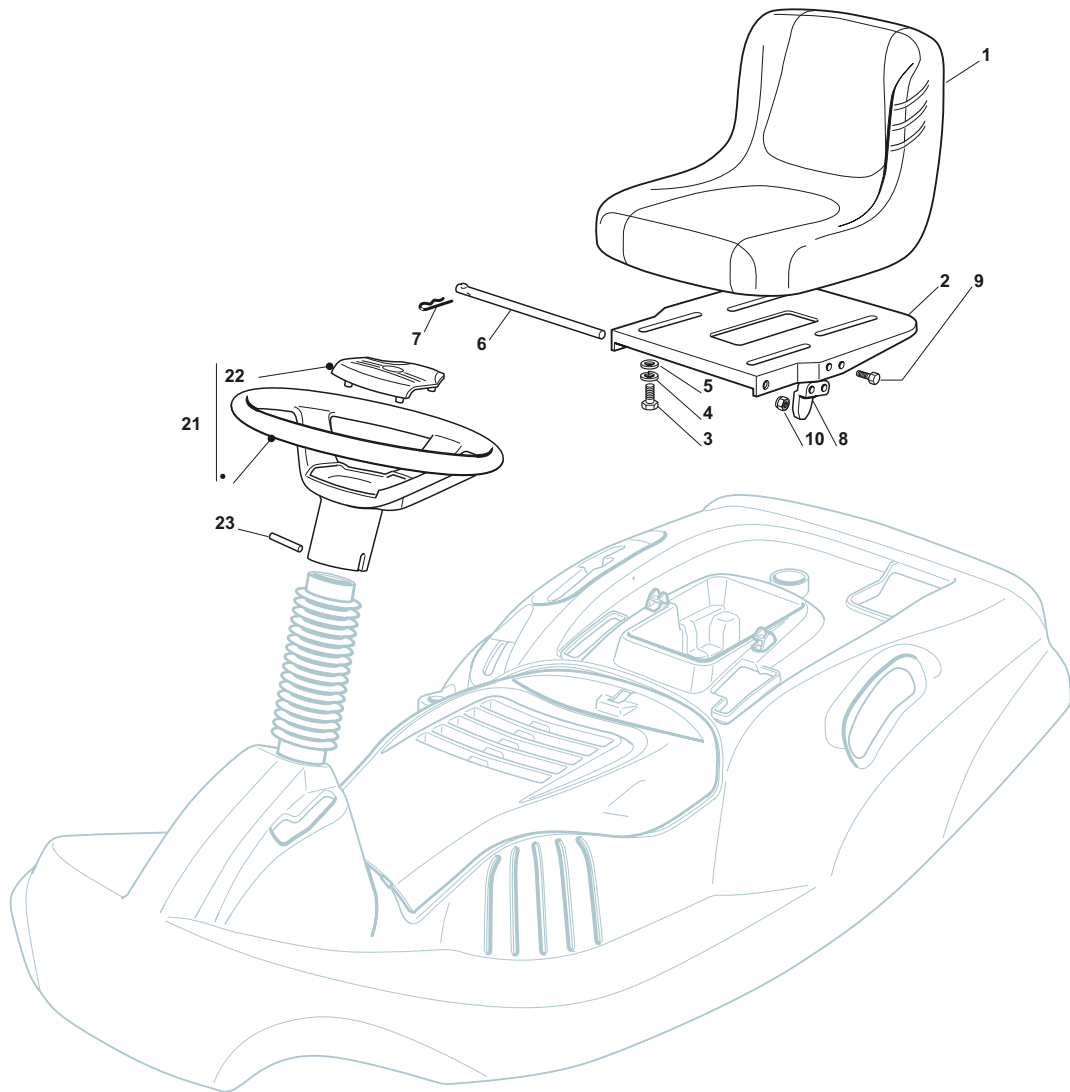

Seat & Steering Wheel							
POS	CODE	Q.TY	DESCRIZIONE	DESCRIPTION	DESCRIPTION	BESCHREIBUNG	NOTES
1	25722463/0	1	Sedile	Seat	Siege	Sitz	
2	27546039/1	1	Supporto Sedile	Support	Support	Halter	
3	12793101/0	4	Vite	Screw	Vis	Schraube	
4	12583500/0	4	Grower	Grower	Grower	Grower	
5	12523060/0	4	Rondella	Washer	Rondelle	Scheibe	
6	27864052/0	1	Perno Sedile	Pin	Pivot	Bolzen	
7	24487997/0	1	Coppiglia	Cotter Pin	Goupille	Splint	
8	27063021/1	1	Camma	Cam	Came	Nocken	
9	12789100/0	2	Vite	Screw	Vis	Schraube	
10	12154330/0	2	Dado	Nut	Ecrou	Mutter	
21	25961211/0	1	Volante	Steering Wheel	Volant	Lenkrad	
22	325580500/0	1	Tappo	Cap	Bouchon	Stopfen	
23	12620305/0	1	Spina	Pin	Goupille	Stift