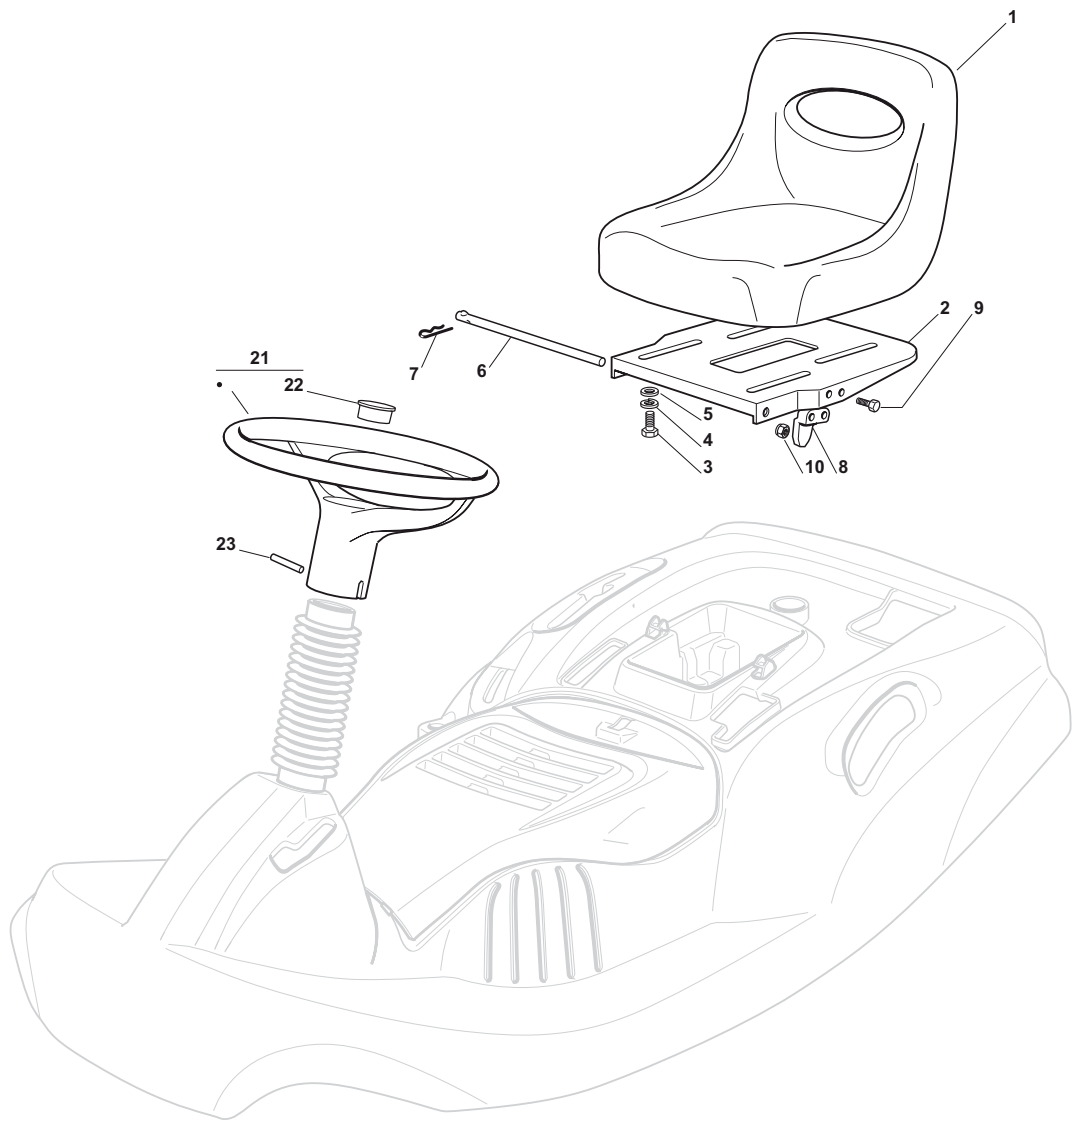

Seat & Steering Wheel							
POS	CODE	Q.TY	DESCRIZIONE	DESCRIPTION	DESCRIPTION	BESCHREIBUNG	NOTES
1	25722453/1	1	Sedile	Seat	Siege	Sitz	
2	27546039/1	1	Supporto Sedile	Support	Support	Halter	
3	12793101/0	4	Vite	Screw	Vis	Schraube	
4	12583500/0	4	Grower	Grower	Grower	Grower	
5	12523060/0	4	Rondella	Washer	Rondelle	Scheibe	
6	27864052/0	1	Perno Sedile	Pin	Pivot	Bolzen	
7	24487997/0	1	Coppiglia	Cotter Pin	Goupille	Splint	
8	27063021/1	1	Camma	Cam	Came	Nocken	
9	12789100/0	2	Vite	Screw	Vis	Schraube	
10	12154330/0	2	Dado	Nut	Ecrou	Mutter	
21	27961230/0	1	Volante	Steering Wheel	Volant	Lenkrad	
22	25120230/0	1	Tappo	Cap	Bouchon	Stopfen	
23	12620305/0	1	Spina	Pin	Goupille	Stift