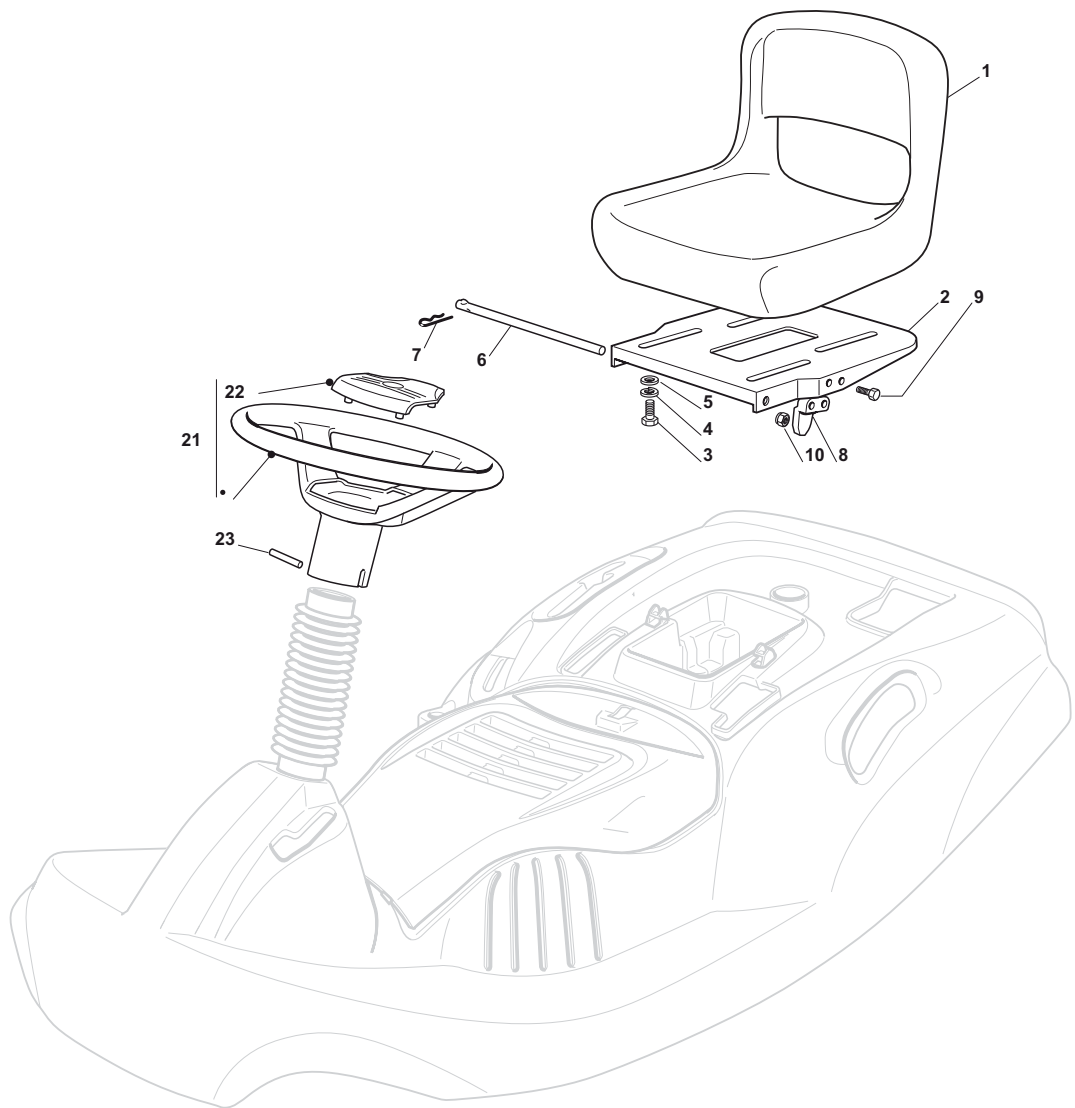

Seat & Steering Wheel							
POS	CODE	Q.TY	DESCRIZIONE	DESCRIPTION	DESCRIPTION	BESCHREIBUNG	NOTES
1	27722480/0	1	Sedile	Seat	Siege	Sitz	
2	27546039/1	1	Supporto Sedile	Support	Support	Halter	
3	12793101/0	4	Vite	Screw	Vis	Schraube	
4	12583500/0	4	Grower	Grower	Grower	Grower	
5	12523060/0	4	Rondella	Washer	Rondelle	Scheibe	
6	27864052/0	1	Perno Sedile	Pin	Pivot	Bolzen	
7	24487997/0	1	Coppiglia	Cotter Pin	Goupille	Splint	
8	27063021/1	1	Camma	Cam	Came	Nocken	
9	12789100/0	2	Vite	Screw	Vis	Schraube	
10	12154330/0	2	Dado	Nut	Ecrou	Mutter	
21	25961218/0	1	Volante	Steering Wheel	Volant	Lenkrad	
22	25580501/0	1	Tappo	Cap	Bouchon	Stopfen	
23	12620305/0	1	Spina	Pin	Goupille	Stift