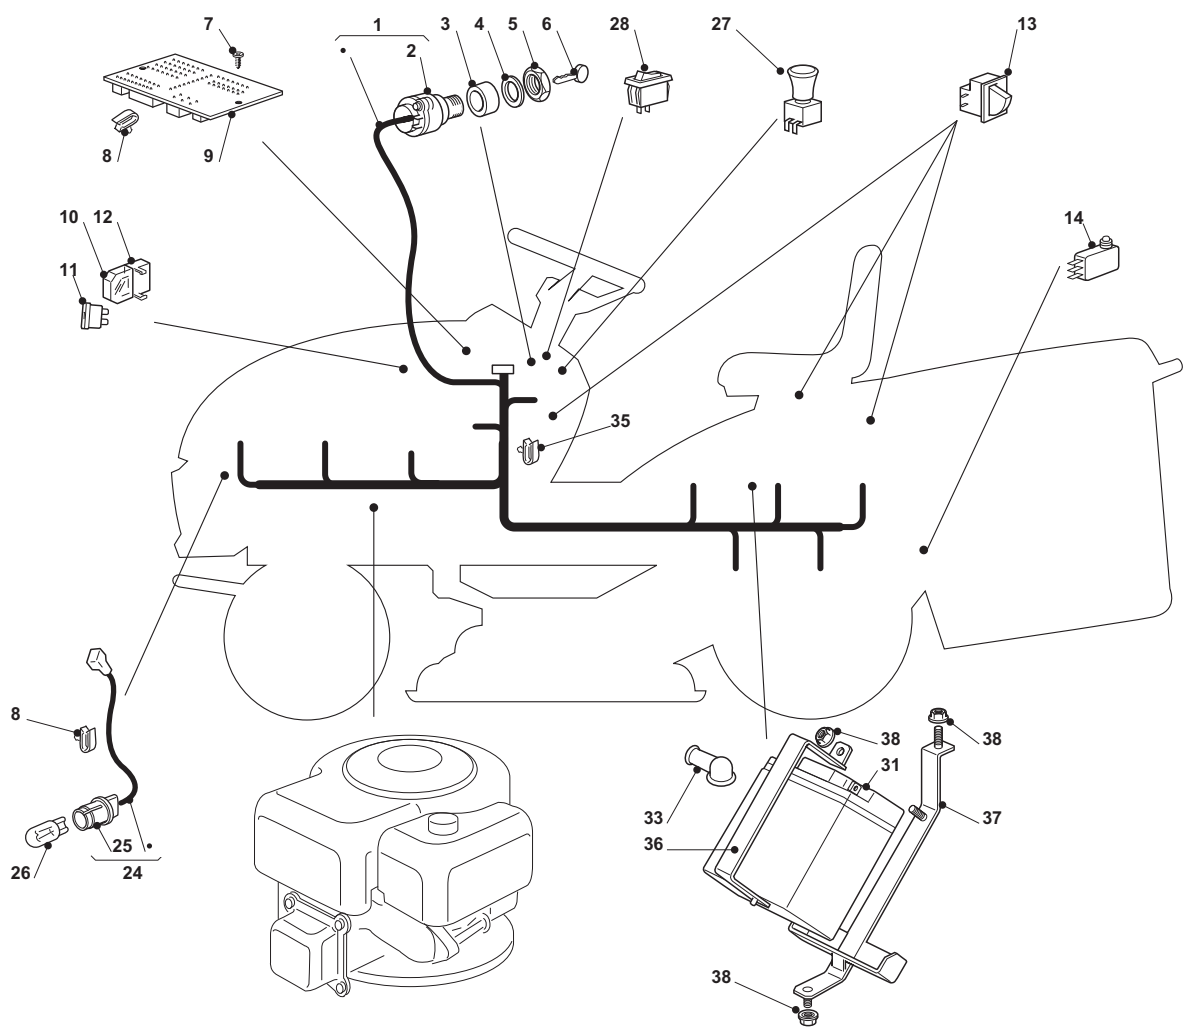

Electrical Parts							
POS	CODE	Q.TY	DESCRIZIONE	DESCRIPTION	DESCRIPTION	BESCHREIBUNG	NOTES
1	182040153/0	1	Cablaggio (B&S - GGP)	Cables Ass.Y (B&S - GGP)	Ens. Cablages (B&S - GGP)	Kabelsatz (B&S - GGP)	
1	182040154/0	1	Cablaggio (Honda)	Cables Ass.Y (Honda)	Ens. Cablages (Honda)	Kabelsatz (Honda)	
2	18450072/0	1	Interruttore Avviam.	Starting Switch	Interrupteur Demarr.	Schalter	
3	18550136/0	1	Distanziale	Spacer	Entretoise	Distanring	
4	18550135/0	1	Rondella	Washer	Rondelle	Scheibe	
5	18400862/0	1	Ghiera	Ringnut	Embout	Nutmutter	
6	18210022/0	1	Chiave Avviamento	Starting Key	Clef A Demarrage	Schlüssel Für Start	
7	12727810/0	3	Vite	Screw	Vis	Schraube	
8	33320506/0	2	Fermacavo	Fairlead	Fixation Cable	Kabelbefestigung	
9	125722430/1	1	Scheda Elettronica (1 Led)	Electronic Card (1 Led)	Carte Electronique (1 Led)	Elektronische Karte (1 Led)	
9	125722431/0	1	Scheda Elettronica (6 Led)	Electronic Card (6 Led)	Carte Electronique (6 Led)	Elektronische Karte (6 Led)	
10	33215000/0	2	Coperchio	Cover	Couvercle	Deckel	
11	33340040/0	1	Fusibile 10A	Fuse 10A	Fusible 10A	Sicherung 10A	
11	33340036/0	1	Fusibile 25 A	Fuse 25 A	Fusible 25 A	Sicherung 25 A	
12	33500007/0	2	Portafusibile	Fuse Carrier	Tableau De Fusible	Sicherunghalter	
13	119410615/0	3	Micro Interruttore	Microswitch	Microinterrupteur	Mikroschalter	
14	19410605/1	1	Micro Sacco Pieno	Full Grasscatc. Micro	Micro Bac Plein	Vollkorb Vorrichtung	
24	82040073/0	1	Cavo Fari	Cable	Cables	Kabel	use only on model NJX;NJS;NJU;NJA
25	33500030/0	2	Portalampane	Lamp Holder	Douille De Lampe	Scheinwerferlampe	
26	18459100/0	2	Lampada	Farilamp For Lights	Lampe Pour Phares	Lampenfassun	
27	18450068/0	1	Interruttore Frizione	Clutch Switch	Interrupteur Embrajage	Kupplung Schalter	
28	18450060/1	1	Interruttore Fari	Farilamp Switch	Interrupteur Phares	Lichten Schalter	
31	18120002/1	1	Batteria	Battery	Batterie	Batterie	
33	18564861/1	1	Cappuccio	Protection	Capuchon	Stecker	
35	33320506/0	9	Fermacavo	Fairlead	Fixation Cable	Kabelbefestigung	
36	27772099/1	1	Staffa	Clamp	Etrier	Bride	
37	382785191/0	1	Supporto Batteria	Battery Support	Support Batterie	Batterie Halter	
38	12155000/0	3	Dado	Nut	Ecrou	Mutter