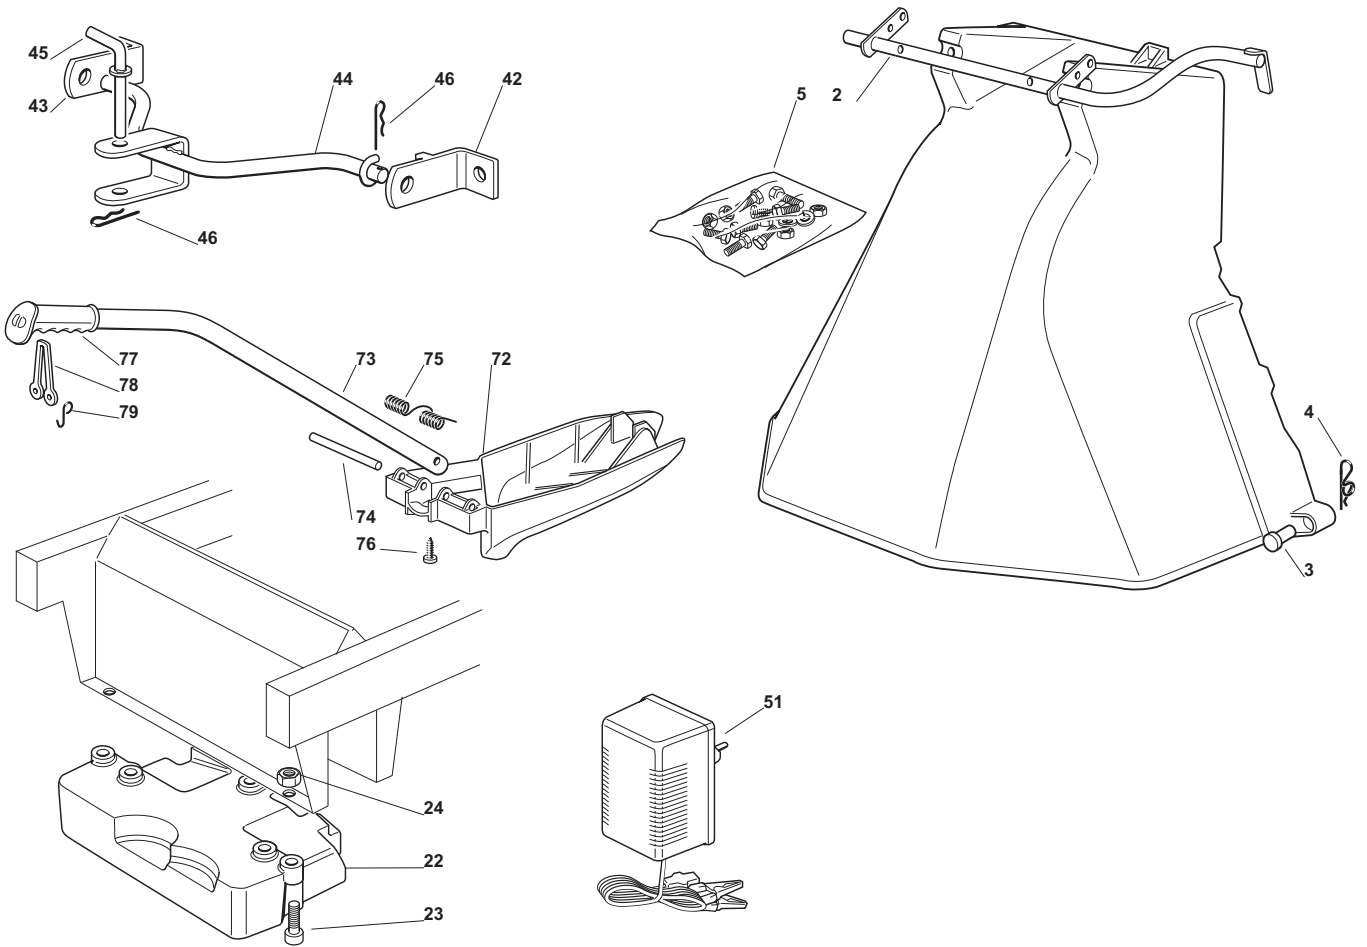

Optionals On Request							
POS	CODE	Q.TY	DESCRIZIONE	DESCRIPTION	DESCRIPTION	BESCHREIBUNG	NOTES
2	82869035/0	1	Tubo Di Aggancio	Support	Sopport	Halter	
3	25510022/0	2	Perno	Pin	Pivot	Bolzen	
4	24487998/0	2	Coppiglia	Cotter Pin	Goupille	Splint	
5	82180062/0	1	Dotazione Viteria	Screws Outfit	Ensemble Des Vis	Schraubenausrüstung	
22	25519997/1	1	Peso	Weight	Poids	Gewicht	
23	12760520/0	3	Vite	Screw	Vis	Schraube	
24	12155000/0	3	Dado	Nut	Ecrou	Mutter	
42	82735502/0	1	Staffa Supporto Traino Dx	Bracket Right Hitch Support	Etrier Support Trainage Droite	Buegel Halter Für Rechten Zug	
43	25774213/0	1	Staffa Supporto Traino Sx	Bracket Left Hitch Support	Etrier Support Trainage Gauche	Buegelhalter Für Linken Zug	
44	382033117/0	1	Barra	Rod	Barre	Stange	
45	25510021/1	1	Perno	Pin	Pivot	Bolzen	
46	24487999/0	2	Coppiglia	Cotter Pin	Goupille	Split	
51	182180090/0	1	Carica Batterie	Battery Charger	Chargeur De Batteries	Batterieladegerät	EU plug
51	182180091/0	1	Carica Batterie (U.K.)	Battery Charger (U.K.)	Chargeur De Batteries (U.K.)	Batterieladegerät (U.K.)	UK plug
72	325140097/0	1	Deflettore	Deflector	Deflecteur	Abweiser	
73	25394005/0	1	Manico	Handle	Guidon	Stiel	
74	25510077/0	1	Perno	Pin	Pivot	Bolzen	
75	25430245/0	1	Molla	Spring	Ressort	Feder	
76	12735405/0	1	Vite	Screw	Vis	Schraube	
77	25280000/1	1	Impugnatura	Handgrip	Branche	Griff	
78	25840011/1	1	Tirante In Gomma	Elastic Tie-Rod	Tirant Elastique	Elastische Zugstäbe	
79	25253004/0	2	Gancio	Hook	Crochet	Haken