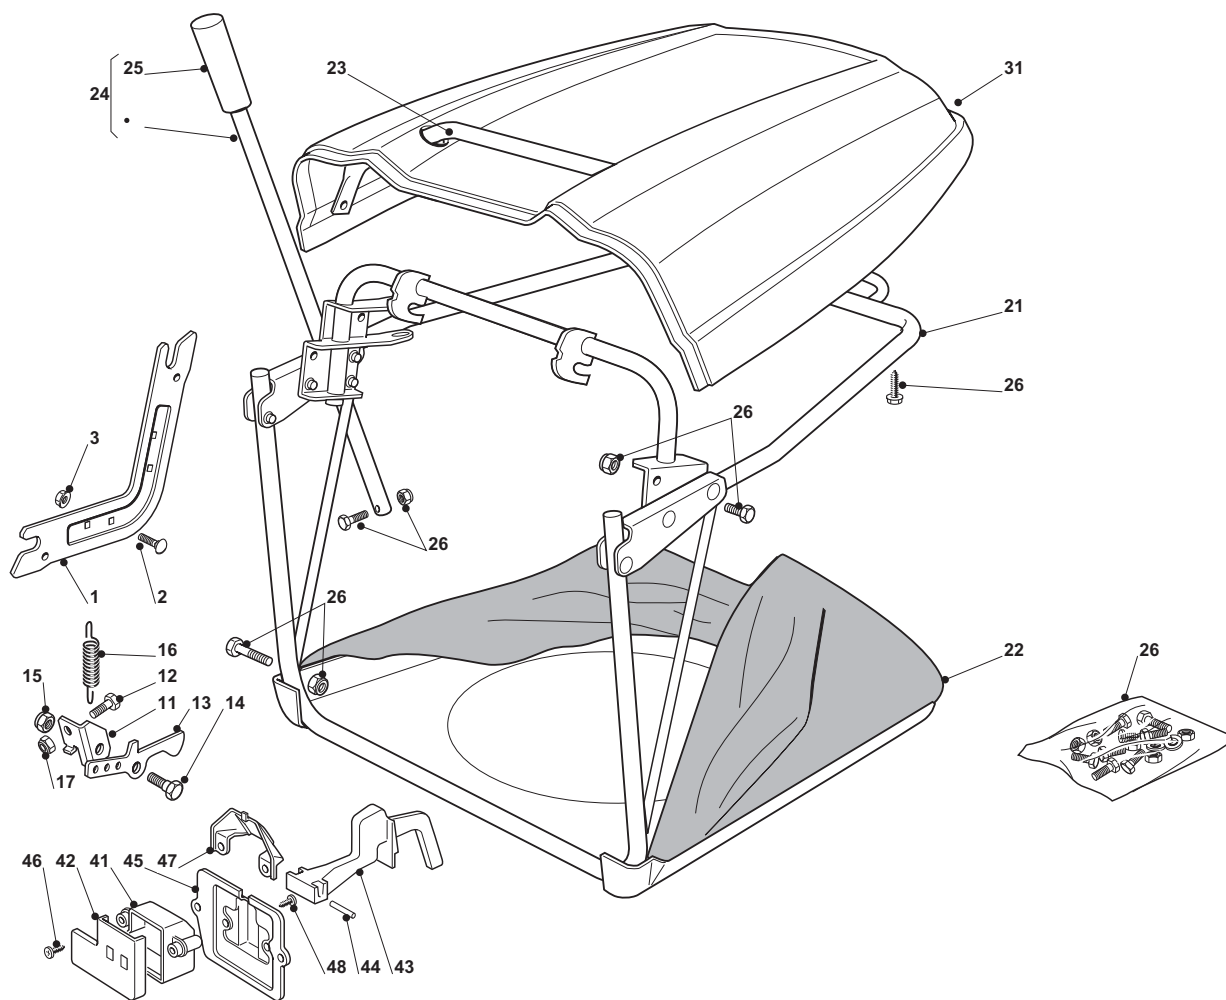

Grasscatcher							
POS	CODE	Q.TY	DESCRIZIONE	DESCRIPTION	DESCRIPTION	BESCHREIBUNG	NOTES
1	25785275/0	2	Supporto	Support	Support	Halter	
2	12818690/0	4	Vite	Screw	Vis	Schraube	
3	12293201/0	4	Dado	Nut	Ecrou	Mutter	
11	325755031/1	1	Squadretta	Bracket	Equerre-Support	Winkel	
12	12789000/0	1	Vite	Screw	Vis	Schraube	
12	12789000/0	1	Vite	Screw	Vis	Schraube	
13	325774315/1	1	Staffa	Bracket	Etrier	Bride	
14	125510080/1	1	Perno	Pin	Pivot	Bolzen	
15	12292102/0	1	Dado	Nut	Ecrou	Mutter	
16	22450432/0	1	Molla	Spring	Ressort	Feder	
17	12154330/0	1	Dado	Nut	Ecrou	Mutter	
21	82800111/0	1	Telaio Bocca Sacco	Front Frame	Chassis Avant	Vorderrahmen	
22	82105973/0	1	Confezione Sacco	Grasscatcher	Bac	Sack	
23	82394003/0	1	Maniglia Anteriore	Front Handle	Poignee Anterieure	Vordergriff	
24	82869023/0	1	Tube	Rod	Tige	Stange	
25	25394508/0	1	Manopola	Handle	Poingee	Griff	
26	82180048/0	1	Dotazione Viteria	Screws Outfit	Ensemble Des Vis	Schraubenausrüstung	
31	25110320/0	1	Copertura Sacco, Rosso	Grass-Catcher Cover, Red	Couvre-Bac, Rouge	Sackkappe, Rot	
31	25110342/0	1	Copertura Sacco, Grigio	Grass-Catcher Cover, Grey	Couvre-Bac, Gris	Sackkappe, Grau	
31	25110319/0	1	Copertura Sacco, Giallo	Grass-Catcher Cover, Yellow	Couvre-Bac, Jaune	Sackkappe, Gelb	
31	325110421/0	1	Copertura Sacco, Bianco	Grass-Catcher Cover, White	Couvre-Bac, Blanc	Sackkappe, Weiß	
31	325110413/0	1	Copertura Sacco, Nero	Grass-Catcher Cover, Black	Couvre-Bac, Noire	Sackkappe, Schwarz	
31	325110345/0	1	Copertura Sacco, Verde	Grass-Catcher Cover, Green	Couvre-Bac, Vert	Sackkappe, Grün	
41	25600041/0	1	Protezione Micro	Micro Protection	Protection Micro	Schutz	
42	25600042/0	1	Coperchio Protezione	Protection Cover	Couvercle Protection	Schutzdeckel	
43	25318124/0	1	Leva	Lever	Levier	Hebel	
44	12400030/0	1	Perno	Pin	Pivot	Bolzen	
45	25785272/0	1	Protezione Micro	Micro Protection	Protection Micro	Schutz	
46	12728510/0	1	Vite	Screw	Vis	Schraube	
47	25600048/0	1	Chiusura Deflettore	Deflector Cover	Couvercle Deflecteur	Abweiserdekel	
48	12735110/0	2	Vite	Screw	Vis	Schraube