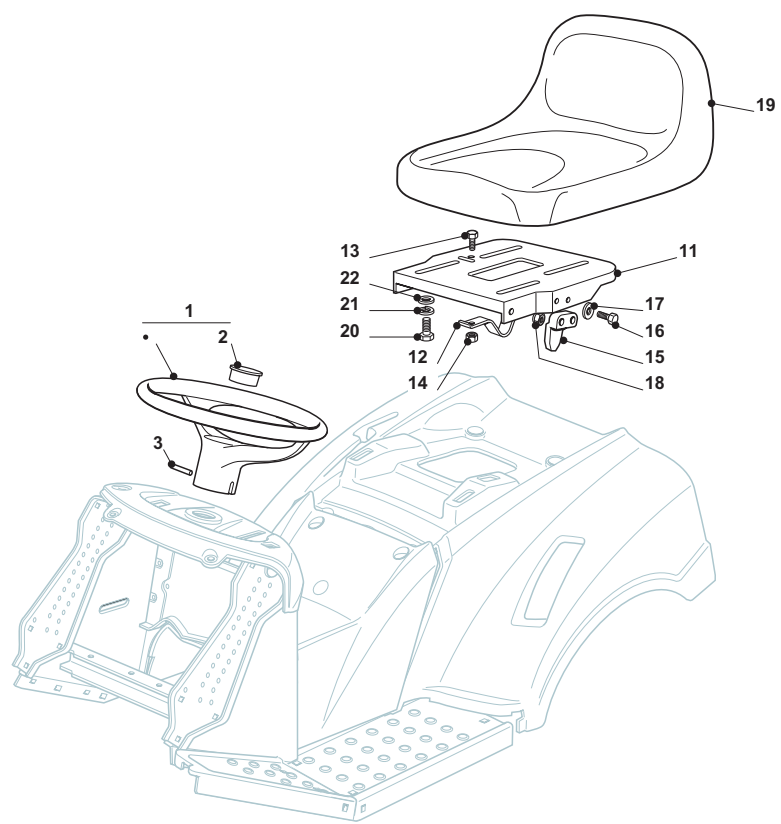

Seat & Steering Wheel							
POS	CODE	Q.TY	DESCRIZIONE	DESCRIPTION	DESCRIPTION	BESCHREIBUNG	NOTES
1	25961201/0	1	Volante	Steering Wheel	Volant	Lenkrad	
2	25120230/0	1	Tappo	Cap	Bouchon	Stopfen	
3	12620299/0	1	Spina	Pin	Goupille	Stift	
11	25547033/1	1	Piastra	Plate	Plaque	Platte	
12	25430223/2	1	Molla	Spring	Ressort	Feder	
13	12789000/0	1	Vite	Screw	Vis	Schraube	
14	12154330/0	1	Dado	Nut	Ecrou	Mutter	
15	27063021/1	1	Camma	Cam	Came	Nocken	
16	12789100/0	2	Vite	Screw	Vis	Schraube	
17	12523020/0	2	Rosetta	Washer	Rondelle	Scheibe	
18	12154330/0	2	Dado	Nut	Ecrou	Mutter	
19	125722470/0	1	Sedile	Seat	Siege	Sitz	
20	12793101/0	4	Vite	Screw	Vis	Schraube	
21	12583500/0	4	Grower	Grower	Grower	Grower	
22	12523060/0	4	Rondella	Washer	Rondelle	Scheibe