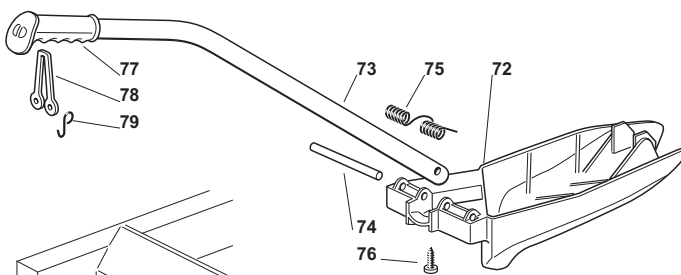

Optionals On Request							
POS	CODE	Q.TY	DESCRIZIONE	DESCRIPTION	DESCRIPTION	BESCHREIBUNG	NOTES
3	25510022/0	2	Perno	Pin	Pivot	Bolzen	
4	24487998/0	2	Coppiglia	Cotter Pin	Goupille	Splint	
5	82180062/0	1	Dotazione Viteria	Screws Outfit	Ensemble Des Vis	Schraubenausrüstung	
22	25519997/1	1	Peso	Weight	Poids	Gewicht	
23	12760520/0	3	Vite	Screw	Vis	Schraube	
24	12155000/0	3	Dado	Nut	Ecrou	Mutter	
42	25510021/1	1	Perno	Pin	Pivot	Bolzen	
43	24487999/0	1	Coppiglia	Cotter Pin	Goupille	Split	
51	182180090/0	1	Carica Batterie	Battery Charger	Chargeur De Batteries	Batterieladegerät	EU plug
51	182180091/0	1	Carica Batterie (U.K.)	Battery Charger (U.K.)	Chargeur De Batteries (U.K.)	Batterieladegerät (U.K.)	UK plug
72	25140093/0	1	Deflettore	Deflector	Deflecteur	Abweiser	
73	25394007/0	1	Manico	Handle	Guidon	Stiel	
74	25510077/0	1	Perno	Pin	Pivot	Bolzen	
75	25430245/0	1	Molla	Spring	Ressort	Feder	
76	12735410/0	1	Vite	Screw	Vis	Schraube	
77	25280000/1	1	Impugnatura	Handgrip	Branche	Griff	
78	25840011/1	1	Tirante In Gomma	Elastic Tie-Rod	Tirant Elastique	Elastische Zugstäbe	
79	25253004/0	2	Gancio	Hook	Crochet	Haken