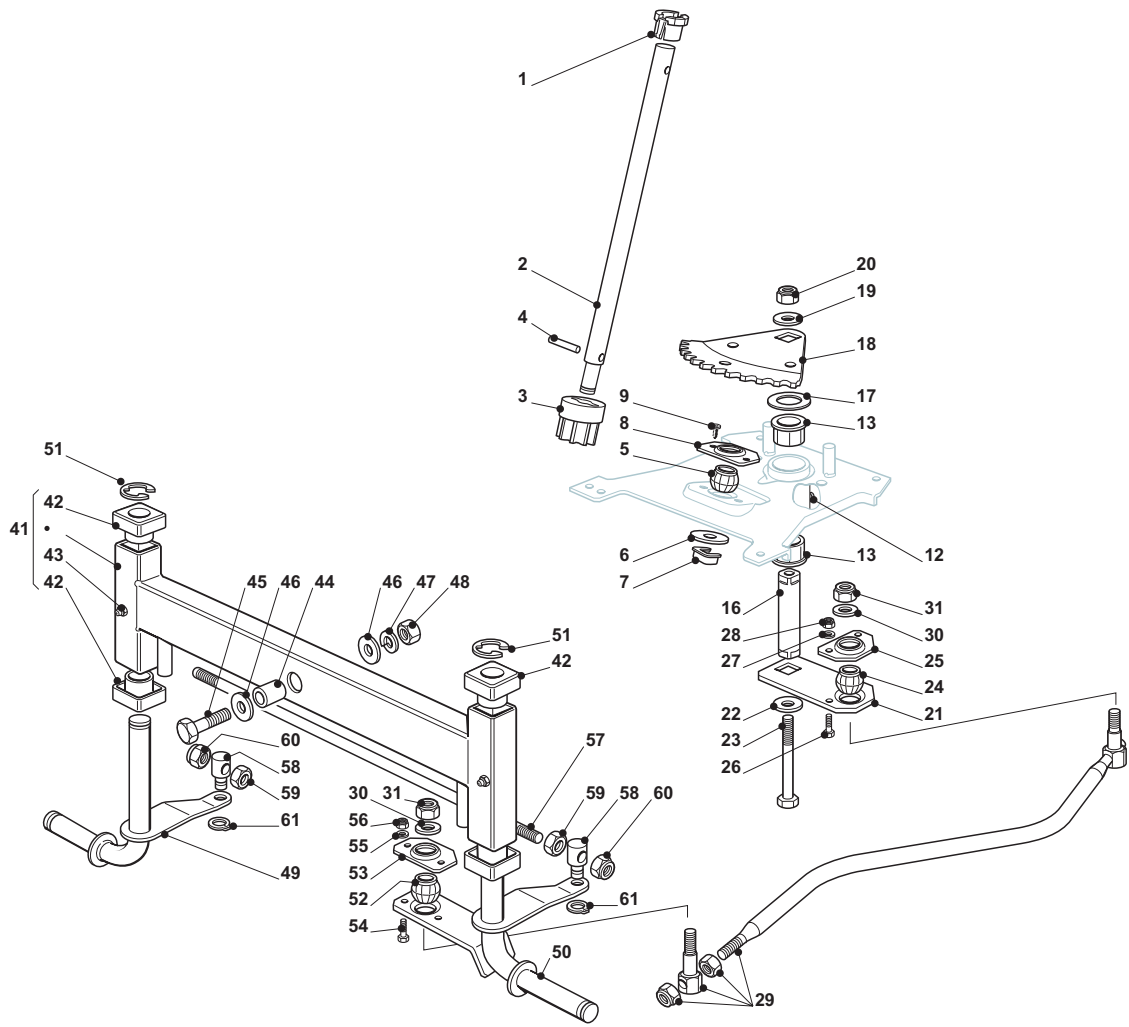

Steering							
POS	CODE	Q.TY	DESCRIZIONE	DESCRIPTION	DESCRIPTION	BESCHREIBUNG	NOTES
1	25038004/0	1	Boccola	Bush	Douille	Büchse	
2	125520006/1	1	Piantone	Steering Column	Tube De Direction	Lenkungsaeule	
3	27570050/0	1	Pignone	Pinion	Pignon	Ritzel	
4	12622650/0	1	Spina	Pin	Goupille	Stift	
5	25743000/0	1	Snodo	Joint	Joint	Gelenk	
6	12521370/0	1	Rondella	Washer	Rondelle	Scheibe	
7	12436030/0	1	Piastrina	Plate	Plaquette	Plattechen	
8	325785213/1	1	Supporto	Support	Support	Halter	
9	12729601/1	2	Vite	Screw	Vis	Schraube	
12	12379511/0	1	Ingrassatore	Grease Dispenser	Graisseur	Fettbüchse	
13	25040624/0	2	Bussola	Bush	Douille	Büchse	
16	25510092/0	1	Perno	Pin	Pivot	Bolzen	
17	25670019/0	1	Rosetta	Washer	Rondelle	Scheibe	
18	25735513/0	1	Settore	Steering Shaft	Arbre Direction	Lenkungswelle	
19	12523080/0	1	Rosetta	Washer	Rondelle	Scheibe	
20	12155020/0	1	Dado	Nut	Ecrou	Mutter	
21	25318205/0	1	Leva	Lever	Levier	Hebel	
22	12523080/0	1	Rosetta	Washer	Rondelle	Scheibe	
23	12794985/0	1	Vite	Screw	Vis	Schraube	
24	25743000/0	1	Snodo	Joint	Joint	Gelenk	
25	325785213/1	1	Supporto	Support	Support	Halter	
26	12791213/1	2	Vite	Screw	Vis	Schraube	
27	12521330/0	2	Rosetta	Washer	Rondelle	Scheibe	
28	12154510/0	2	Dado	Nut	Ecrou	Mutter	
29	382000538/1	1	Asta Com. Sterzo	Steering Rod	Levier Barre De Direction	Lenkungsstab	
30	12523070/0	2	Rondella	Washer	Rondelle	Scheibe	
31	12155010/0	2	Dado	Nut	Ecrou	Mutter	
41	382034021/1	1	Bilanciere Con Boccola Ed Ingrassatore	Equalizer With Bush And Lubricator	Balancier Avec Douille Et Graisseur	Kipphebel Mit Büchse Und Fettbüchse	
42	25040622/0	4	Boccola	Bush	Douille	Büchse	
43	12379511/0	2	Ingrassatore	Grease Dispenser	Graisseur	Fettbüchse	
44	25160016/0	1	Distanziale	Spacer	Entretoise	Entfernungsstück	
45	12692695/0	1	Vite	Screw	Vis	Schraube	
46	12523100/0	2	Rondella	Washer	Rondelle	Scheibe	
47	12587100/0	1	Grower	Grower	Grower	Grower	
48	12295300/0	1	Dado	Nut	Ecrou	Mutter	
49	82230363/0	1	Fusello Destro	Right Stub Axle	Fuseau Droite	Rechter Achsschenkel	
50	82230365/0	1	Fusello Sinistro	Left Stub Axle	Fuseau Gauche	Linker Achsschenkel	
51	12001000/0	2	Anello Elastico	Snap Ring	Anneau Ressort	Sprengring	
52	25743000/0	1	Snodo	Joint	Joint	Gelenk	
53	325785213/1	1	Supporto	Support	Support	Halter	
54	12791213/1	2	Vite	Screw	Vis	Schraube	
55	12521330/0	2	Rosetta	Washer	Rondelle	Scheibe	
56	12154510/0	2	Dado	Nut	Ecrou	Mutter	
57	25840022/0	1	Tirante Colleg. Fuselli	Tie Rod	Tirant	Spannstange	
58	25510096/0	2	Perno	Pin	Pivot	Bolzen	
59	12295200/0	2	Dado	Nut	Ecrou	Mutter	
60	12156602/0	2	Dado	Nut	Ecrou	Mutter	
61	12000956/0	2	Anello Elastico	Snap Ring	Anneau Ressort	Sprengring