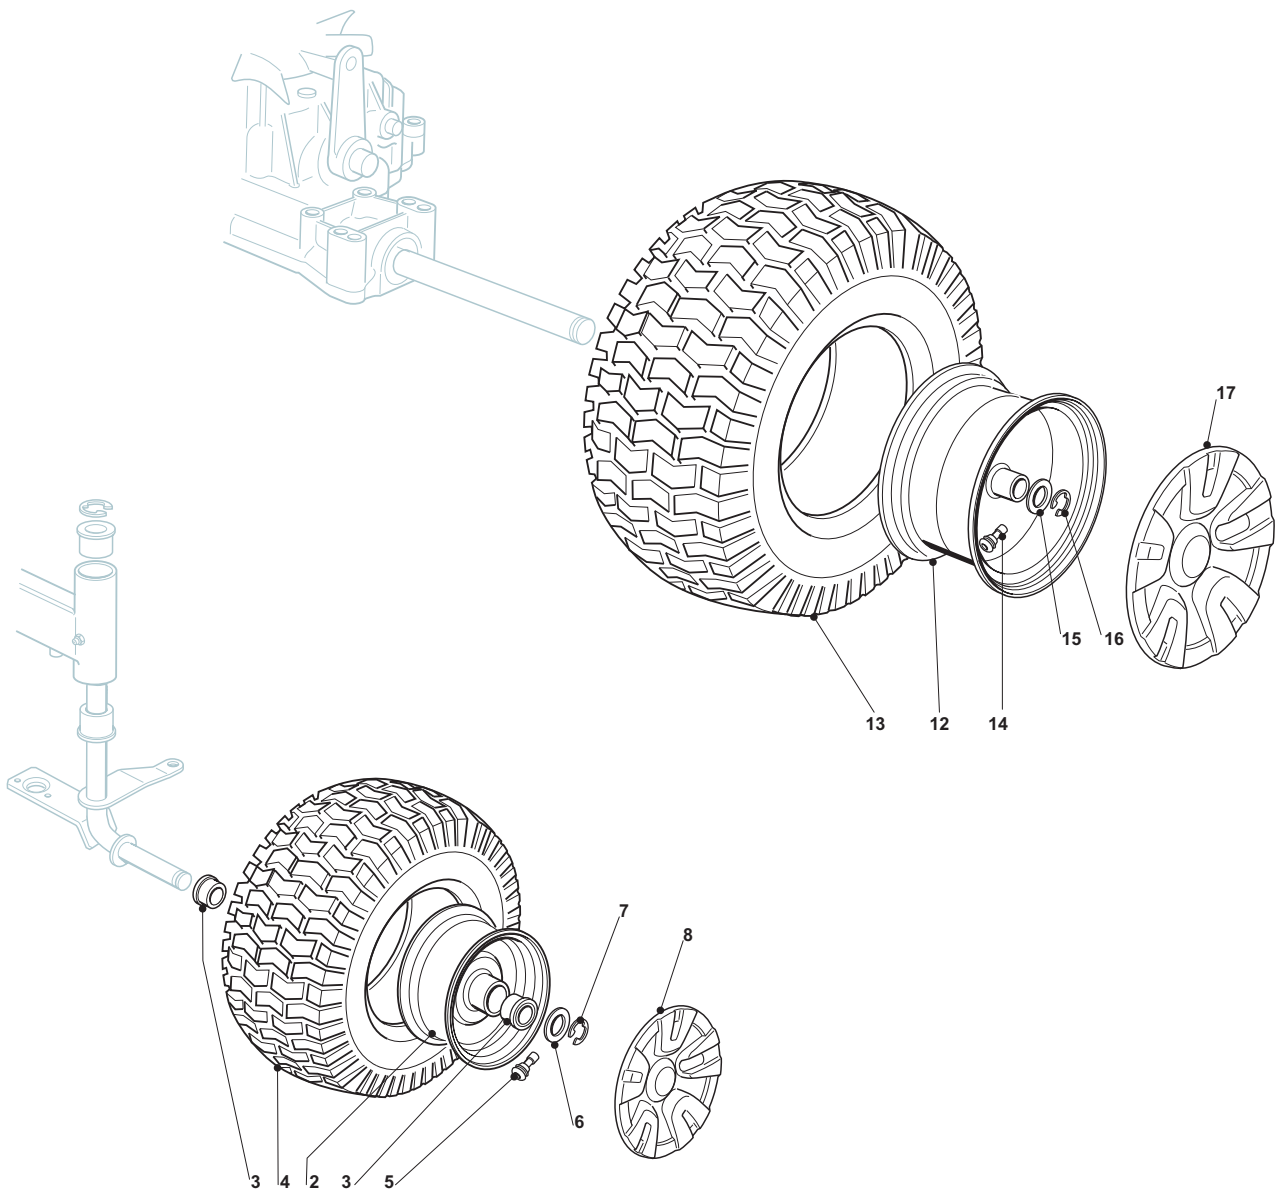

Wheels							
POS	CODE	Q.TY	DESCRIZIONE	DESCRIPTION	DESCRIPTION	BESCHREIBUNG	NOTES
2	182000598/0	2	Cerchio Ruota	Rimm	Bandage Roue	Vorderrad Felger	
3	25122200/2	4	Cuscinetto	Bearing	Roulement	Lager	
4	125590014/0	2	Pneumatico 13 "	Tyre 13 "	Pneu 13 "	Reifen 13 "	
4	127590066/0	2	Pneumatico 15"	Tyre 15"	Pneu 15"	Reifen 15"	
5	25950000/0	2	Valvola	Valve	Soupape	Ventil	
6	25670005/1	2	Rosetta	Washer	Rondelle	Scheibe	
7	12001000/0	2	Anello Elastico	Snap Ring	Anneau Ressort	Sprengring	
8	82110274/0	2	Coprinozzo	Hub Cover	Couvre Moyeu	Nabendeckel	
12	182000599/0	2	Cerchio Ruota	Rimm	Bandage Roue	Hintrerrad Felger	
13	125590015/0	2	Pneumatico	Shoe	Pneu	Reifen	
14	25950000/0	2	Valvola	Valve	Soupape	Ventil	
15	25670005/1	2	Rosetta	Washer	Rondelle	Scheibe	
16	12001010/0	2	Anello Elastico	Snap Ring	Anneau Ressort	Sprengring	
17	82110275/0	2	Copri ruota Post.	Rear Wheel Deck	Couvre Roue Post.	Hinterraddeckel