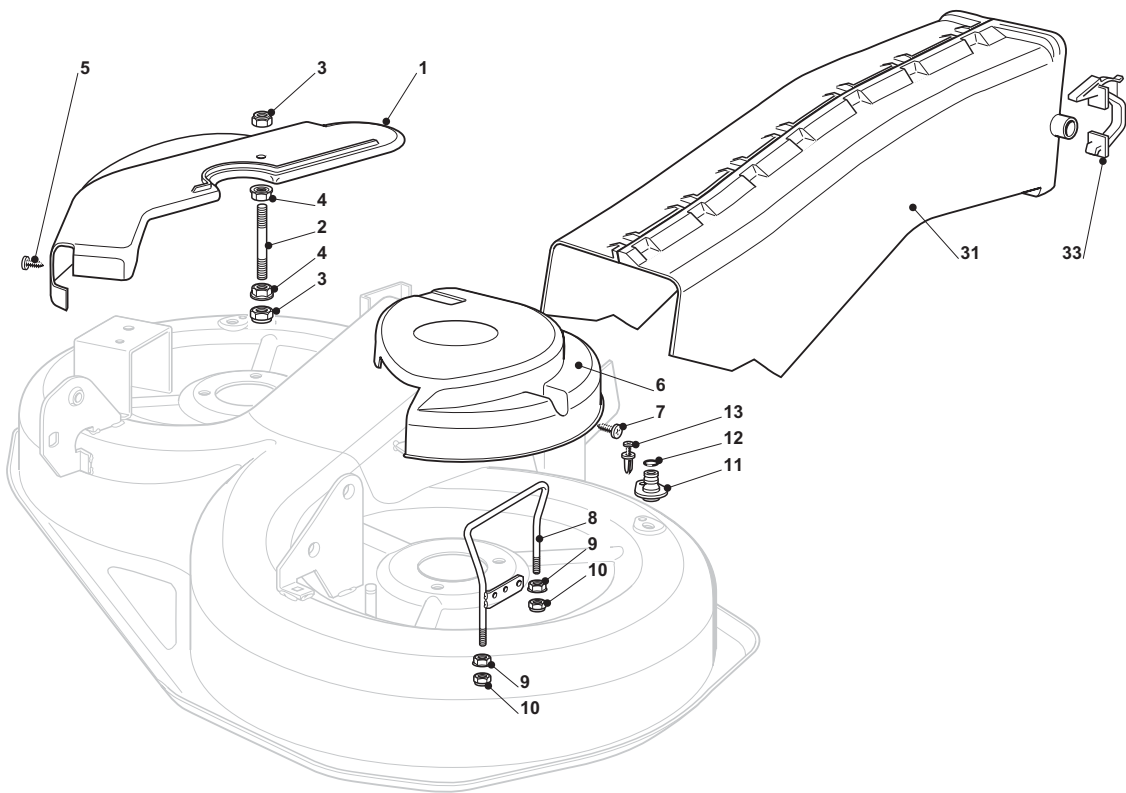

Guards And Conveyor							
POS	CODE	Q.TY	DESCRIZIONE	DESCRIPTION	DESCRIPTION	BESCHREIBUNG	NOTES
1	25060111/0	1	Carter,Grigio	Case,Grey	Carter,Gris	Deckel,Grau	
1	25060102/0	1	Carter,Nero	Case,Black	Carter,Noire	Sicherheitshebel,Schwarz	
2	25580007/0	1	Prigioniero	Stud Screw	Prisonnier	Stiftscheibe	
3	12155000/0	2	Dado	Nut	Ecrou	Mutter	
4	12293201/0	2	Dado	Nut	Ecrou	Mutter	
5	12735110/0	2	Vite	Screw	Vis	Schraube	
6	25060112/0	1	Carter,Grigio	Case,Grey	Carter,Gris	Deckel,Grau	
6	25060103/0	1	Carter,Nero	Case,Black	Carter,Noire	Sicherheitshebel,Schwarz	
7	12735110/0	2	Vite	Screw	Vis	Schraube	
8	82270301/0	1	Guidacinghia	Belt Guide	Guide De Courroire	Riemenführung	
9	12293201/0	2	Dado	Nut	Ecrou	Mutter	
10	12155000/0	2	Dado	Nut	Ecrou	Mutter	
11	25033060/0	2	Attacco Tubo Acqua	Water Hose Connection	Raccord Tuyau D'Eau	Wasseranschluss	
12	19035000/0	2	Anello Or	O Ring	O Ring	O Ring	
13	12500030/0	2	Rivetto	Rivet	Rivet	Niet	
31	382108008/0	1	Convogliatore	Conveyor	Convoyeur	Blechsatz	
33	25774373/0	2	Staffa	Clamp	Bride	Bride