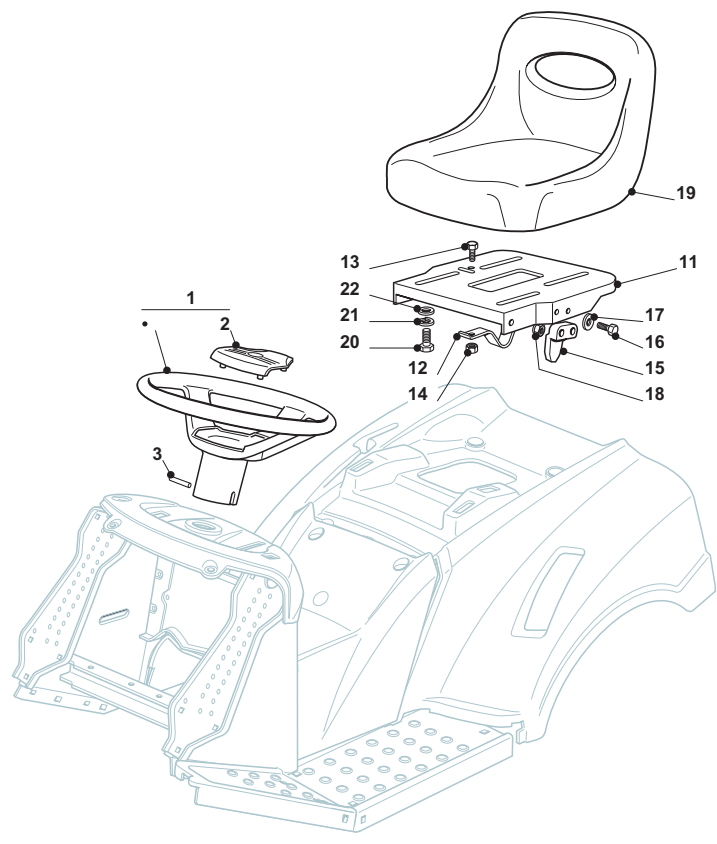

Seat & Steering Wheel							
POS	CODE	Q.TY	DESCRIZIONE	DESCRIPTION	DESCRIPTION	BESCHREIBUNG	NOTES
1	25961216/0	1	Volante,Nero	Steering Wheel	Volant,Noire	Lenkrad,Schwarz	
2	25580501/0	1	Tappo,Nero	Cap	Bouchon,Noire	Stopfen,Schwarz	
3	12620299/0	1	Spina	Pin	Goupille	Stift	
11	25547033/1	1	Piastra	Plate	Plaque	Platte	
12	25430223/2	1	Molla	Spring	Ressort	Feder	
13	12789000/0	1	Vite	Screw	Vis	Schraube	
14	12154330/0	1	Dado	Nut	Ecrou	Mutter	
15	27063021/1	1	Camma	Cam	Came	Nocken	
16	12789100/0	2	Vite	Screw	Vis	Schraube	
17	12523020/0	2	Rosetta	Washer	Rondelle	Scheibe	
18	12154330/0	2	Dado	Nut	Ecrou	Mutter	
19	25722453/1	1	Sedile	Seat	Siege	Sitz	
20	12793101/0	4	Vite	Screw	Vis	Schraube	
21	12583500/0	4	Grower	Grower	Grower	Grower	
22	12523060/0	4	Rondella	Washer	Rondelle	Scheibe