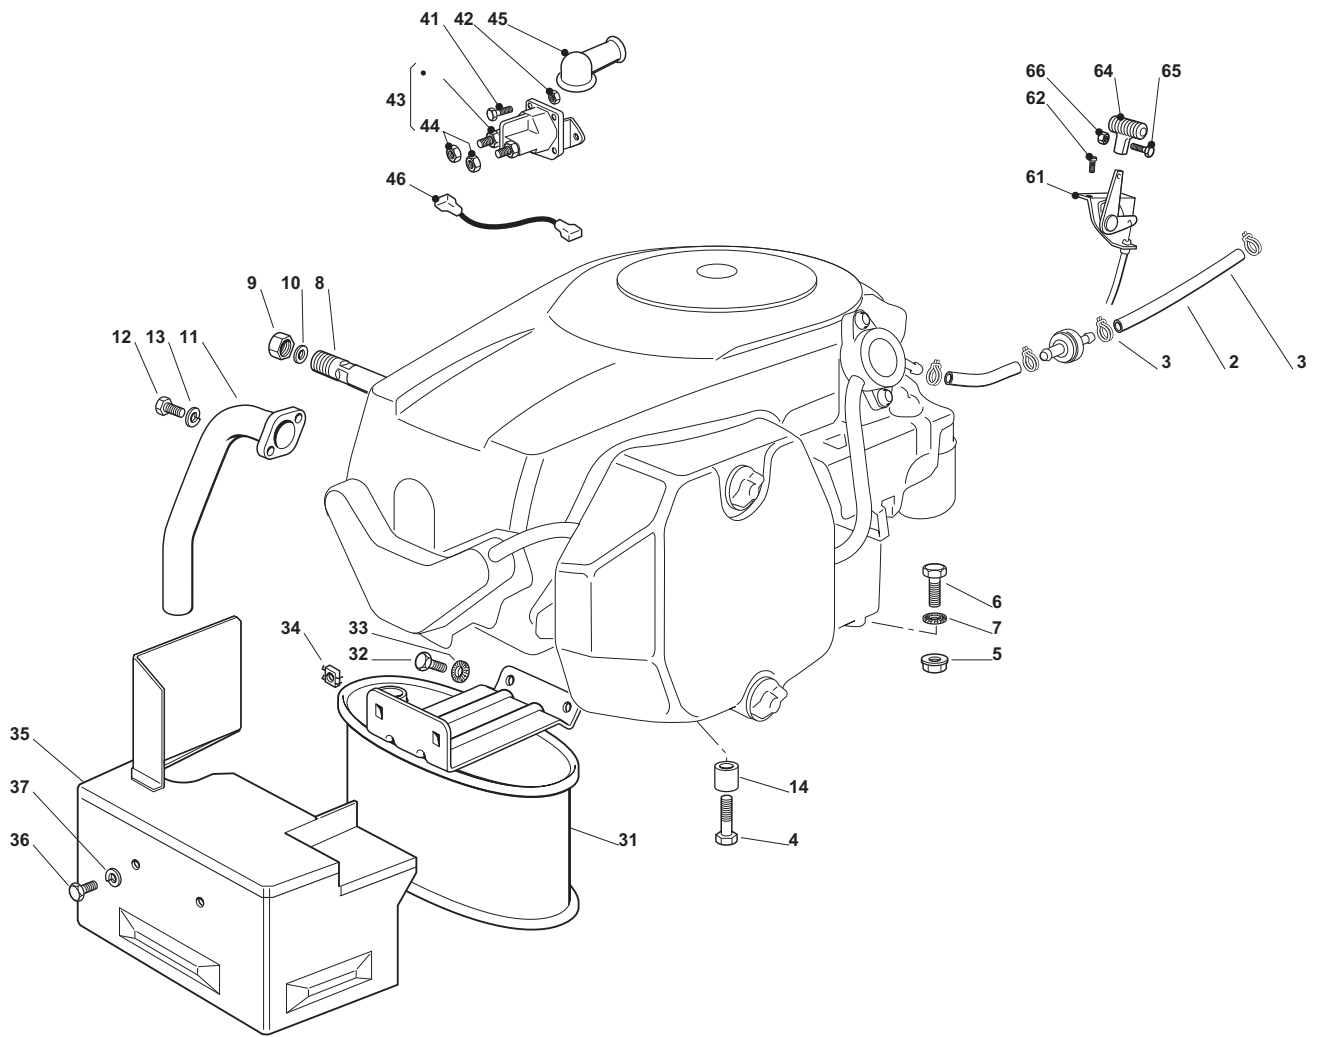

Engine - Kohler 16 HP							
POS	CODE	Q.TY	DESCRIZIONE	DESCRIPTION	DESCRIPTION	BESCHREIBUNG	NOTES
2	25869057/0	1	Tubo Collegamento (1000 Mm)	Connecting Tube (1000 Mm)	Tube De Connexion (1000 Mm)	Verbindungsrohr (1000 Mm)	
3	18375051/1	2	Fascetta	Fair Led	Fixation De Cable	Kabelbefestigung	
4	112735108/1	3	Vite	Screw	Vis	Schraube	
5	12154210/0	1	Dado	Nut	Ecrou	Mutter	
6	12691115/0	1	Vite	Screw	Vis	Schraube	
7	12540260/0	1	Rondella	Washer	Rondelle	Scheibe	
8	27598060/0	1	Prolunga Scarico Olio	Oil Discharge Extension	Extension Dech. Huile	Öl Abfluss	
9	18737849/0	1	Tappo Per Prolunga	Oil Cap	Bouchon Huile	Oelverschluss	
10	18401001/1	1	Guarnizione	Oil Seal	Garniture	Dichtung	
11	18738227/0	1	Tubo Scarico	Exhaust Tube	Tube Echappement	Abgasungrohr	
12	12735530/0	2	Vite	Screw	Vis	Schraube	
13	12583500/0	2	Grower	Grower	Grower	Grower	
14	25160035/0	3	Distanziale	Spacer	Entretoise	Entfernungsstück	
31	182750010/0	1	Silenziatore	Muffler	Silenceux	Auspuff	
32	12793102/0	2	Vite	Screw	Vis	Schraube	
33	12540260/0	2	Rondella	Washer	Rondelle	Scheibe	
34	12360425/0	2	Dado	Nut (Mech.)	Ecrou	Mutter	
35	82598029/0	1	Protezione	Guard	Protection	Schutze	
36	12792611/0	2	Vite	Screw	Vis	Schraube	
37	12583500/0	2	Grower	Grower	Grower	Grower	
41	12791213/1	2	Vite	Screw	Vis	Schraube	
42	12292102/0	2	Dado	Nut	Ecrou	Mutter	
43	18736110/0	1	Relé Avviamento	Starter Relay	Relais D'Allumage	Anlassrelais	
44	12360352/0	2	Dado	Nut	Ecrou	Mutter	
45	18564864/1	1	Cappuccio	Protection	Capuchon	Stecker	
46	25065017/0	1	Cavo Relé Avv.	Cable	Cable	Kabel	
61	82000200/1	1	Acceleratore	Accelerator	Accelérateur	Gas Zug	
62	125943012/0	2	Vite	Screw	Vis	Schraube	
64	25394501/0	1	Manopolina	Handle	Poigne	Griff	
65	12726388/0	1	Vite	Screw	Vis	Schraube	
66	12290800/0	1	Dado	Nut	Ecrou	Mutter