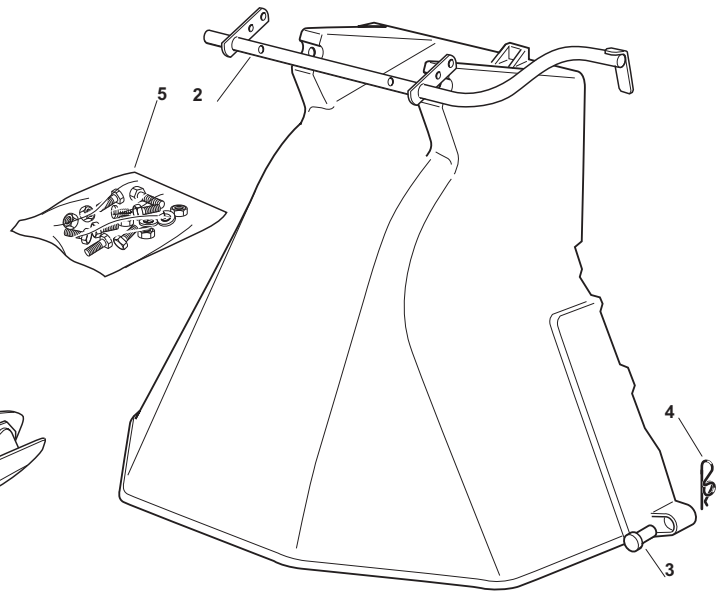

Optionals On Request							
POS	CODE	Q.TY	DESCRIZIONE	DESCRIPTION	DESCRIPTION	BESCHREIBUNG	NOTES
3	25510022/0	2	Perno	Pin	Pivot	Bolzen	
4	24487998/0	2	Coppiglia	Cotter Pin	Goupille	Splint	
5	82180062/0	1	Dotazione Viteria	Screws Outfit	Ensemble Des Vis	Schraubenausrüstung	
22	25519997/1	1	Peso	Weight	Poids	Gewicht	
23	12760520/0	3	Vite	Screw	Vis	Schraube	
24	12155000/0	3	Dado	Nut	Ecrou	Mutter	
42	25510021/1	1	Perno	Pin	Pivot	Bolzen	
43	24487999/0	1	Coppiglia	Cotter Pin	Goupille	Split	
51	182180090/0	1	Carica Batterie	Battery Charger	Chargeur De Batteries	Batterieladegerät	EU plug
51	182180091/0	1	Carica Batterie (U.K.)	Battery Charger (U.K.)	Chargeur De Batteries (U.K.)	Batterieladegerät (U.K.)	UK plug
72	25140093/0	1	Deflettore	Deflector	Deflecteur	Abweiser	
73	25394007/0	1	Manico	Handle	Guidon	Stiel	
74	25510077/0	1	Perno	Pin	Pivot	Bolzen	
75	25430245/0	1	Molla	Spring	Ressort	Feder	
76	12735410/0	1	Vite	Screw	Vis	Schraube	
77	25280000/1	1	Impugnatura	Handgrip	Branche	Griff	
78	25840011/1	1	Tirante In Gomma	Elastic Tie-Rod	Tirant Elastique	Elastische Zugstäbe	
79	25253004/0	2	Gancio	Hook	Crochet	Haken