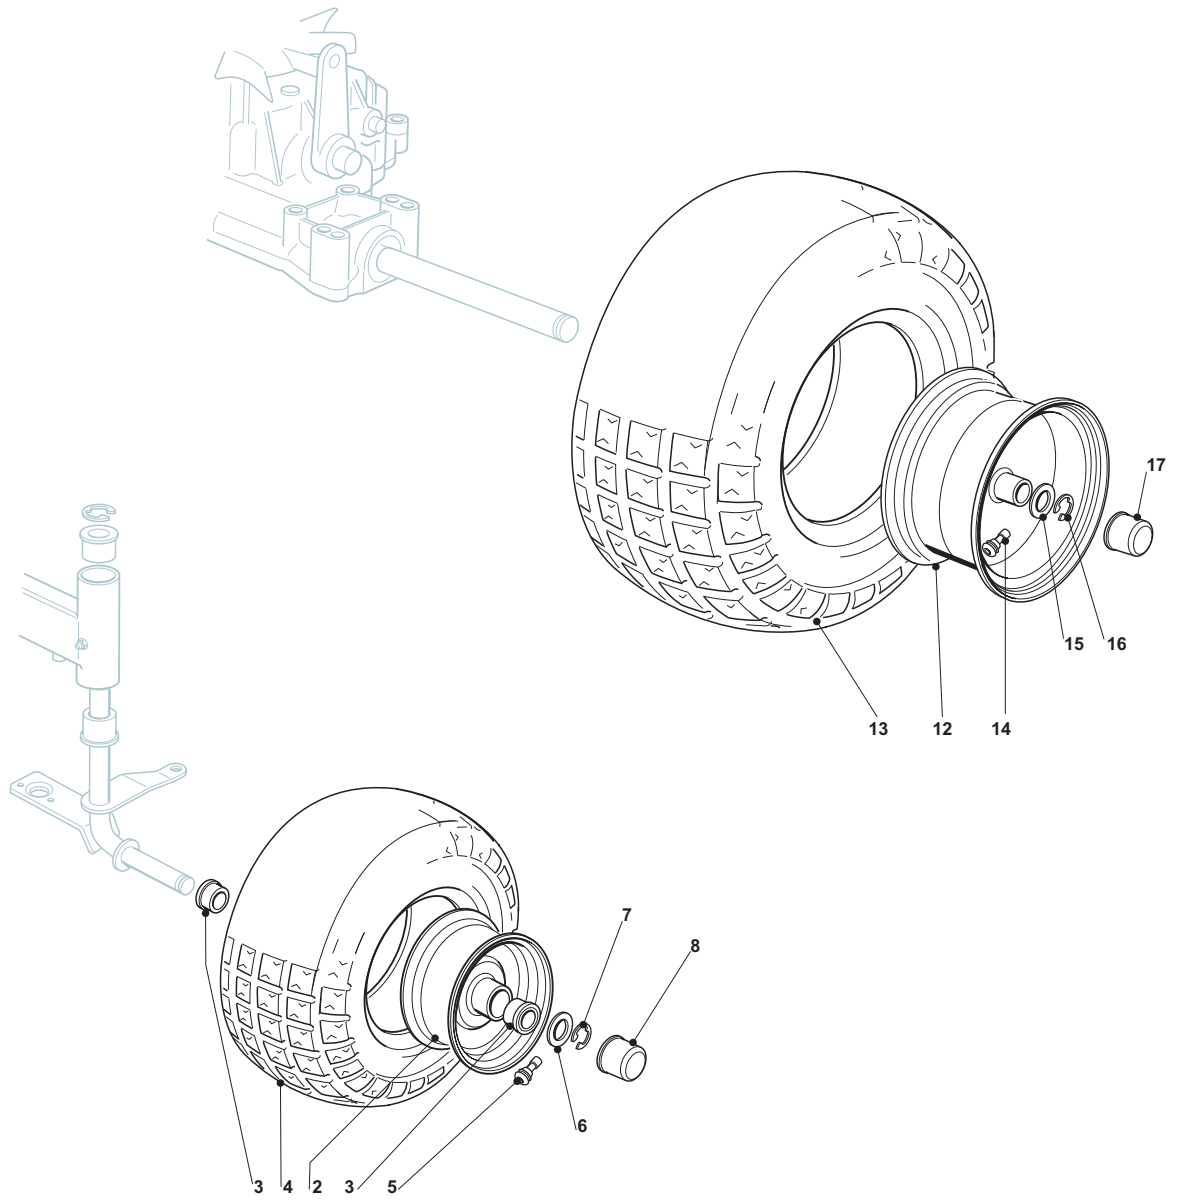

Wheels							
POS	CODE	Q.TY	DESCRIZIONE	DESCRIPTION	DESCRIPTION	BESCHREIBUNG	NOTES
2	82000590/1	2	Cerchio Ruota	Rimm	Bandage Roue	Vorderrad Felger	
3	25122200/2	4	Cuscinetto	Bearing	Roulement	Lager	
4	125590020/0	2	Pneumatico 15"	Tyre 15"	Pneu 15"	Reifen 15"	
5	25950000/0	2	Valvola	Valve	Soupape	Ventil	
6	25670005/1	2	Rosetta	Washer	Rondelle	Scheibe	
7	12001000/0	2	Anello Elastico	Snap Ring	Anneau Ressort	Sprengring	
8	22110230/0	2	Coprinozzo	Hub Cover	Couvre Moyeu	Nabendeckel	
12	82000592/0	2	Cerchio Ruota	Rimm	Bandage Roue	Hinterrad Felger	
13	125590022/0	2	Pneumatico	Tyre	Pneu	Reifen	
14	25950000/0	2	Valvola	Valve	Soupape	Ventil	
15	25670005/1	2	Rosetta	Washer	Rondelle	Scheibe	
16	12001010/0	2	Anello Elastico	Snap Ring	Anneau Ressort	Sprengring	
17	22110230/0	2	Coprinozzo	Hub Cover	Couvre Moyeu	Nabendeckel