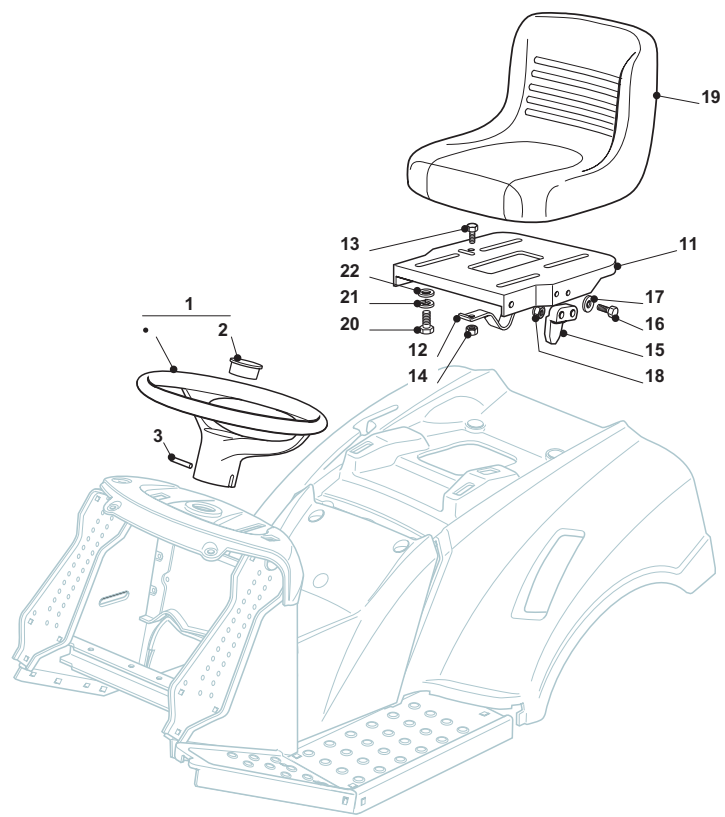

Seat & Steering Wheel							
POS	CODE	Q.TY	DESCRIZIONE	DESCRIPTION	DESCRIPTION	BESCHREIBUNG	NOTES
1	25961201/0	1	Volante	Steering Wheel	Volant	Lenkrad	
2	25120230/0	1	Tappo	Cap	Bouchon	Stopfen	
3	12620299/0	1	Spina	Pin	Goupille	Stift	
11	25547033/1	1	Piastra	Plate	Plaque	Platte	
12	25430223/2	1	Molla	Spring	Ressort	Feder	
13	12789000/0	1	Vite	Screw	Vis	Schraube	
14	12154330/0	1	Dado	Nut	Ecrou	Mutter	
15	27063021/1	1	Camma	Cam	Came	Nocken	
16	12789100/0	2	Vite	Screw	Vis	Schraube	
17	12523020/0	2	Rosetta	Washer	Rondelle	Scheibe	
18	12154330/0	2	Dado	Nut	Ecrou	Mutter	
19	125722471/0	1	Sedile	Seat	Siege	Sitz	
20	12793101/0	4	Vite	Screw	Vis	Schraube	
21	12583500/0	4	Grower	Grower	Grower	Grower	
22	12523060/0	4	Rondella	Washer	Rondelle	Scheibe