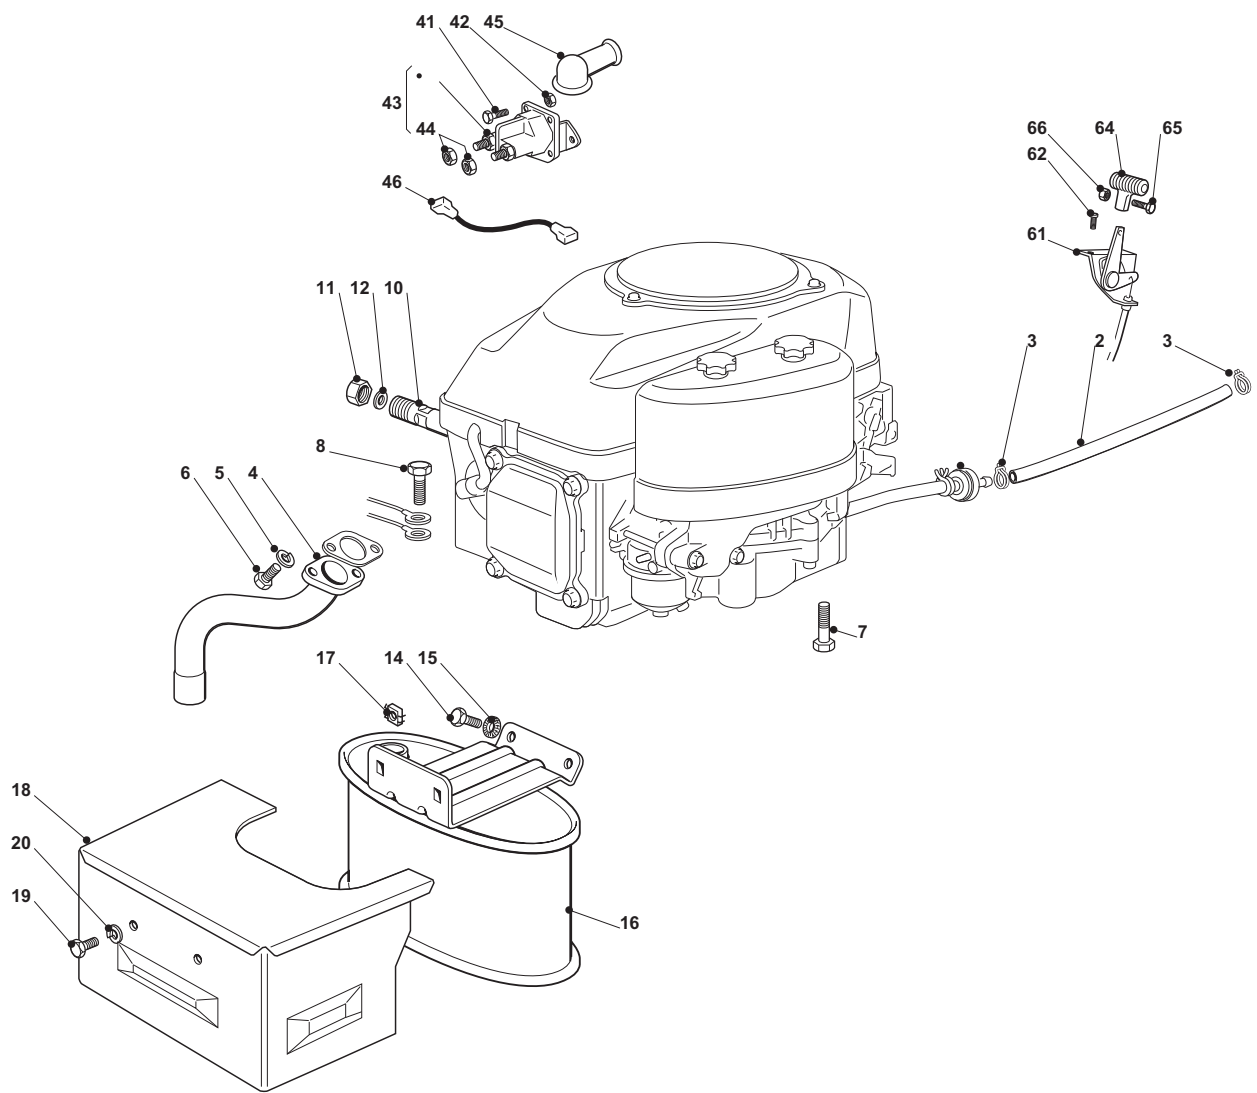

Engine - GGP							
POS	CODE	Q.TY	DESCRIZIONE	DESCRIPTION	DESCRIPTION	BESCHREIBUNG	NOTES
2	25869057/0	1	Tubo Collegamento (1000 Mm)	Connecting Tube (1000 Mm)	Tube De Connexion (1000 Mm)	Verbindungsrohr (1000 Mm)	
3	18375051/1	4	Fascetta	Fair Led	Fixation De Cable	Kabelbefestigung	
4	118738231/1	1	Tubo Scarico	Exhaust Tube	Tube Echappement	Abgasrohr	
5	12583500/0	2	Grower	Grower	Grower	Grower	
6	12737450/0	2	Vite	Screw	Vis	Schraube	
7	112735108/1	4	Vite	Screw	Vis	Schraube	
8	12735599/0	1	Vite	Screw	Vis	Schraube	
10	27598060/0	1	Prolunga Scarico Olio	Oil Discharge Extension	Extension Dech. Huile	Öl Abfluss	
11	18737849/0	1	Tappo Per Prolunga	Oil Cap	Bouchon Huile	Ölverschluss	
12	18401001/1	1	Guarnizione	Oil Seal	Garniture	Dichtung	
14	12793102/0	2	Vite	Screw	Vis	Schraube	
15	12540260/0	2	Rondella	Washer	Rondelle	Scheibe	
16	182750010/0	1	Silenziatore	Muffler	Silenceux	Auspuff	
17	12360425/0	2	Dado	Nut (Mech.)	Ecrou	Mutter	
18	382598039/0	1	Protezione	Guard	Protection	Schutze	
19	12792611/0	2	Vite	Screw	Vis	Schraube	
20	12583500/0	2	Grower	Grower	Grower	Grower	
41	12791213/1	2	Vite	Screw	Vis	Schraube	
42	12292102/0	2	Dado	Nut	Ecrou	Mutter	
43	18736110/0	1	Relé Avviamento	Starter Relay	Relais D'Allumage	Anlassrelais	
44	12360352/0	2	Dado	Nut	Ecrou	Mutter	
45	18564864/1	1	Cappuccio	Protection	Capuchon	Stecker	
46	25065017/0	1	Cavo Relé Avv.	Cable	Cable	Kabel	
61	182000212/0	1	Acceleratore	Accelerator	Accelérateur	Gas Zug	
62	125943012/0	2	Vite	Screw	Vis	Schraube	
64	25394501/0	1	Manopolina	Handle	Poigne	Griff	
65	12726388/0	1	Vite	Screw	Vis	Schraube	
66	12290800/0	1	Dado	Nut	Ecrou	Mutter