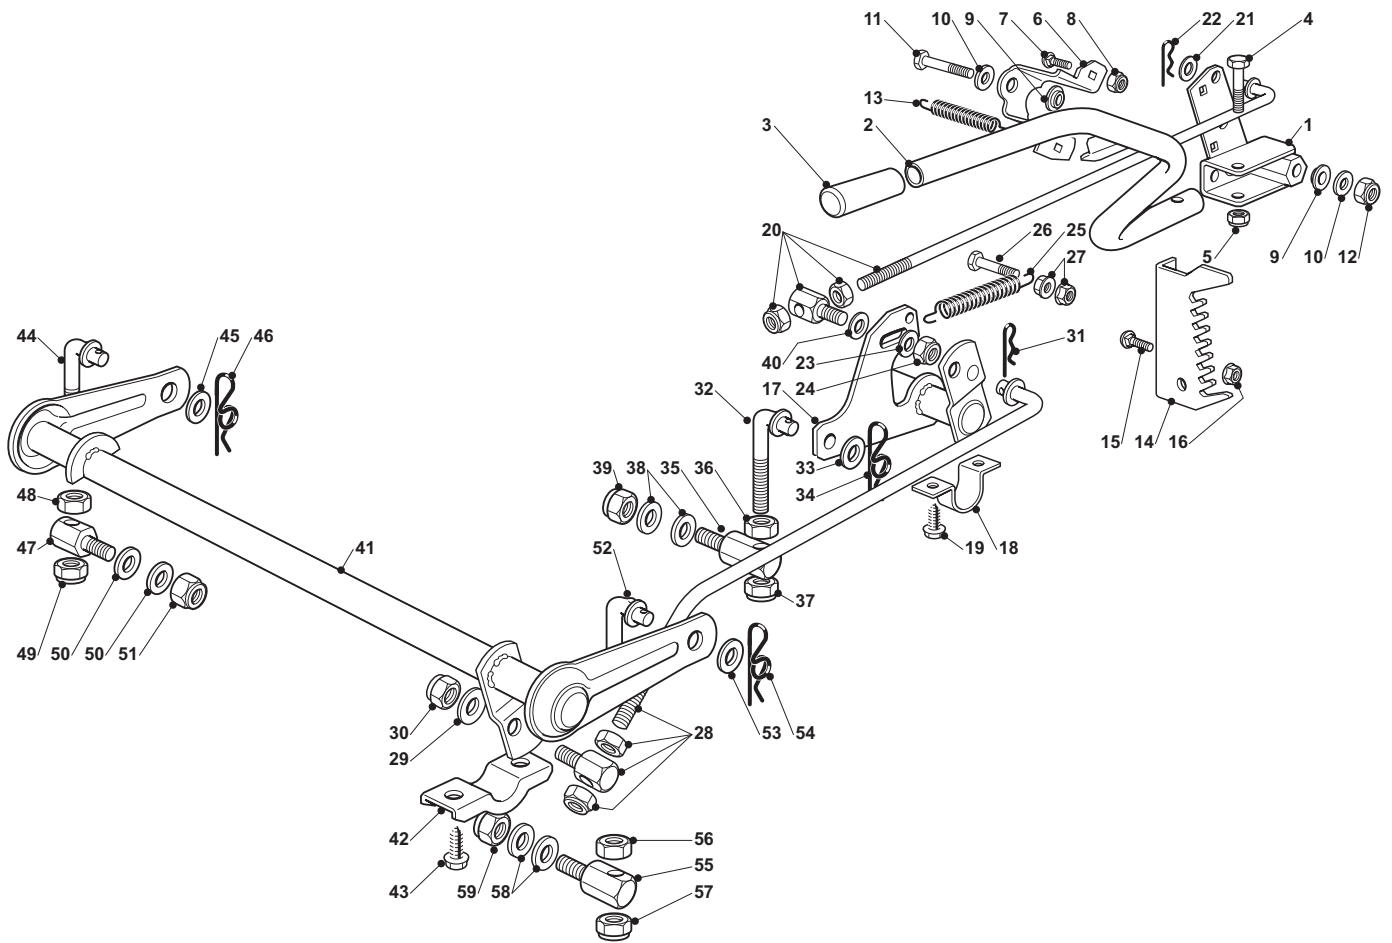

Cutting Plate Lifting							
POS	CODE	Q.TY	DESCRIZIONE	DESCRIPTION	DESCRIPTION	BESCHREIBUNG	NOTES
1	82774249/0	1	Staffa	Clamp	Bride	Bride	
2	382318219/1	1	Leva	Lever	Levier	Hebel	
3	25394508/0	1	Manopola	Handle	Poingee	Griff	
4	12674700/0	1	Vite	Screw	Vis	Schraube	
5	12154510/0	1	Dado	Nut	Ecrou	Mutter	
6	25650113/0	1	Piastrina	Plate	Plaque	Platte	
7	12818690/0	2	Vite	Screw	Vis	Schraube	
8	12155000/0	2	Dado	Nut	Ecrou	Mutter	
9	22041980/0	2	Bussola	Bush	Douille	Büchse	
10	12523060/0	2	Rondella	Washer	Rondelle	Scheibe	
11	12691600/0	1	Vite	Screw	Vis	Schraube	
12	12155000/0	1	Dado	Nut	Ecrou	Mutter	
13	25430259/0	1	Molla	Spring	Ressort	Feder	
14	25735511/0	1	Settore	Sector	Secteur	Sektor	
15	12818690/0	2	Vite	Screw	Vis	Schraube	
16	12293201/0	2	Dado	Nut	Ecrou	Mutter	
17	82000387/0	1	Asse Sollevamento	Axle	Axe	Achse	
18	325547041/1	2	Piastrina	Plate	Plaque	Platte	
19	12731580/0	4	Vite	Screw	Vis	Schraube	
20	382000618/0	1	Asta	Rod	Tige	Stab	
21	25670011/0	1	Rondella	Washer	Rondelle	Scheibe	
22	24487998/0	1	Coppiglia	Cotter Pin	Goupille	Splint	
23	12523040/0	1	Rosetta	Washer	Rondelle	Scheibe	
24	12154210/0	1	Dado	Nut	Ecrou	Mutter	
25	22446402/0	1	Molla	Spring	Ressort	Feder	
26	12792410/0	1	Vite	Screw	Vis	Schraube	
27	12292102/0	2	Dado	Nut	Ecrou	Mutter	
28	82000537/0	1	Asta Collegamento	Connecting Rod	Tige De Connexion	Verbindungsstab	
29	25670008/1	2	Rondella	Washer	Rondelle	Scheibe	
30	12156602/0	1	Dado	Nut	Ecrou	Mutter	
31	24487998/0	1	Coppiglia	Cotter Pin	Goupille	Splint	
32	25840025/0	1	Tirante	Tie Rod	Tirant	Spannstange	
33	25670008/1	1	Rondella	Washer	Rondelle	Scheibe	
34	24487998/0	1	Coppiglia	Cotter Pin	Goupille	Splint	
35	25510090/0	1	Perno	Pin	Pivot	Bolzen	
36	12295200/0	1	Dado	Nut	Ecrou	Mutter	
37	12156602/0	1	Dado	Nut	Ecrou	Mutter	
38	25670008/1	2	Rondella	Washer	Rondelle	Scheibe	
39	12156602/0	1	Dado	Nut	Ecrou	Mutter	
40	12521360/0	2	Rondella	Washer	Rondelle	Scheibe	
41	82000385/0	1	Asse Sollevamento	Axle	Axe	Achse	
42	27546015/1	2	Piastrina	Plate	Plaque	Platte	
43	12731350/0	4	Vite	Screw	Vis	Schraube	
44	25840024/0	1	Tirante	Tie Rod	Tirant	Spannstange	
45	25670008/1	1	Rondella	Washer	Rondelle	Scheibe	
46	24487998/0	1	Coppiglia	Cotter Pin	Goupille	Splint	
47	25510098/0	1	Perno	Pin	Pivot	Bolzen	
48	12295200/0	1	Dado	Nut	Ecrou	Mutter	
49	12156602/0	1	Dado	Nut	Ecrou	Mutter	
50	25670008/1	2	Rondella	Washer	Rondelle	Scheibe	
51	12156602/0	1	Dado	Nut	Ecrou	Mutter	
52	25840025/0	1	Tirante	Tie Rod	Tirant	Spannstange	
53	25670008/1	1	Rondella	Washer	Rondelle	Scheibe	
54	24487998/0	1	Coppiglia	Cotter Pin	Goupille	Splint	
55	25510090/0	1	Perno	Pin	Pivot	Bolzen	
56	12295200/0	1	Dado	Nut	Ecrou	Mutter	
57	12156602/0	1	Dado	Nut	Ecrou	Mutter	
58	25670008/1	2	Rondella	Washer	Rondelle	Scheibe	
59	12156602/0	1	Dado	Nut	Ecrou	Mutter