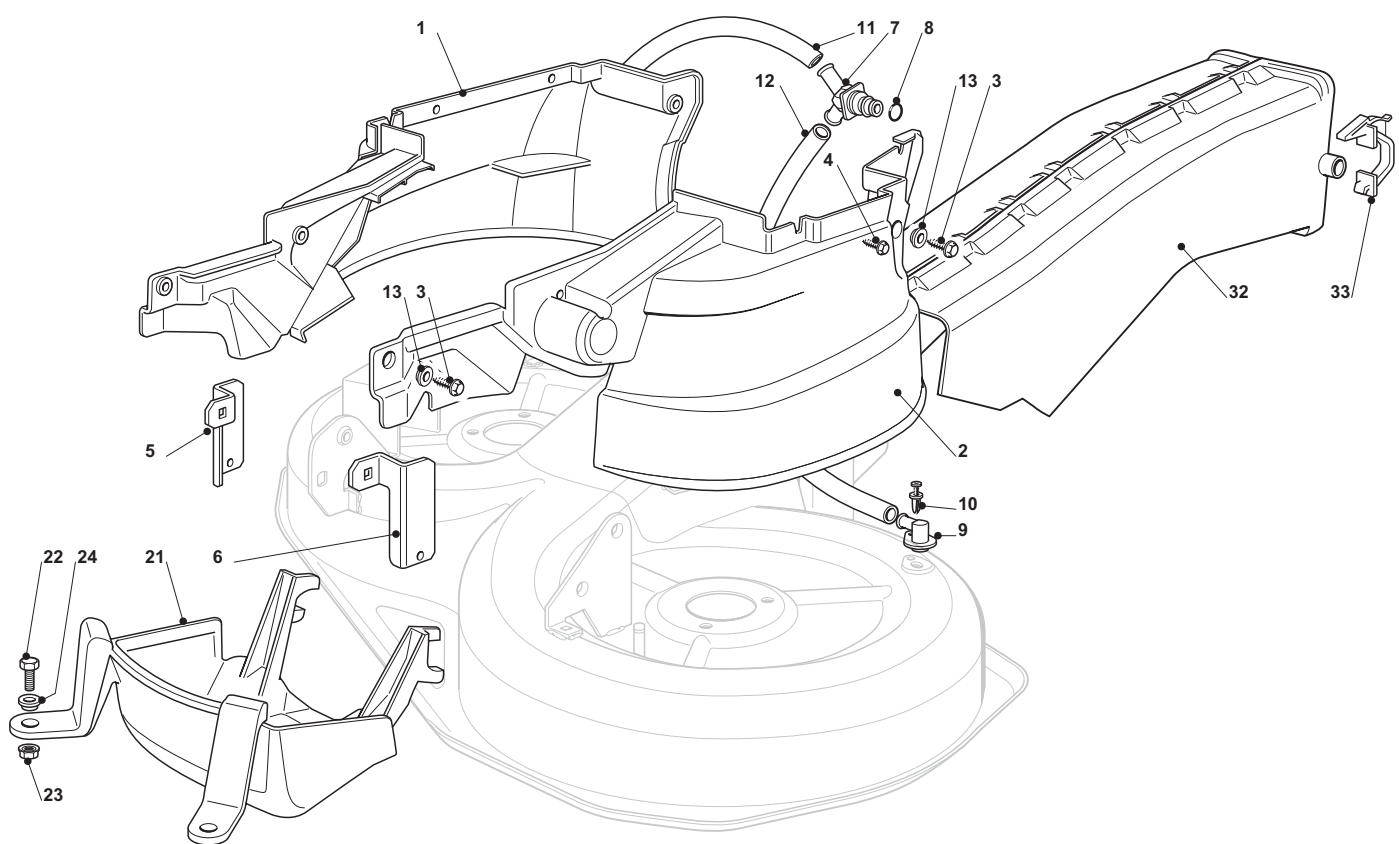

Guards And Conveyor							
POS	CODE	Q.TY	DESCRIZIONE	DESCRIPTION	DESCRIPTION	BESCHREIBUNG	NOTES
1	25060121/0	1	Carter	Case	Carter	Blech	
2	25060122/0	1	Carter	Case	Carter	Blech	
3	12735122/0	6	Vite	Screw	Vis	Schraube	
4	12728535/0	4	Vite	Screw	Vis	Schraube	
5	25774381/0	1	Staffa	Bracket	Support	Schelle	
6	25774383/0	1	Staffa	Bracket	Support	Schelle	
7	25033066/0	1	Attacco Tubo Acqua	Water Hose Connection	Raccord Tuyau D'Eau	Wasseranschluss	
8	19035000/0	1	Anello Or	O Ring	O Ring	O Ring	
9	25033065/0	2	Attacco Tubo Acqua	Water Hose Connection	Raccord Tuyau D'Eau	Wasseranschluss	
10	12500030/0	2	Rivetto	Rivet	Rivet	Niet	
11	25869069/0	1	Tubo Collegamento	Connecting Tube	Tube De Connexion	Verbindungsrohr	
12	25869068/0	1	Tubo Collegamento	Connecting Tube	Tube De Connexion	Verbindungsrohr	
13	325160039/0	6	Distanziale	Spacer	Entretoise	Entfernungsstück	
21	25060127/0	1	Carter	Case	Carter	Blech	
22	12791400/0	2	Vite	Screw	Vis	Schraube	
23	12154510/0	2	Dado	Nut	Ecrou	Mutter	
24	325160039/0	2	Distanziale	Spacer	Entretoise	Entfernungsstück	
32	382108008/0	1	Convogliatore	Conveyor	Convoyeur	Blechsatz	
33	25774373/0	2	Staffa	Clamp	Bride	Bride