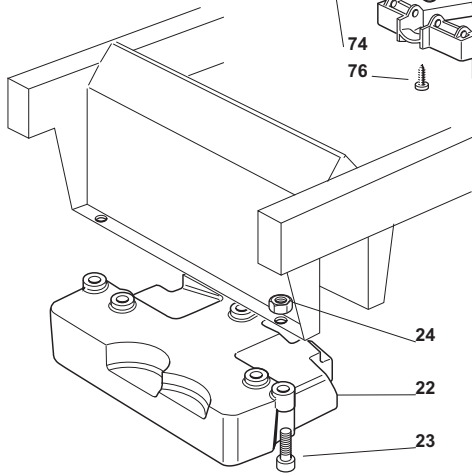

Optionals On Request							
POS	CODE	Q.TY	DESCRIZIONE	DESCRIPTION	DESCRIPTION	BESCHREIBUNG	NOTES
3	25510022/0	2	Perno	Pin	Pivot	Bolzen	
4	24487998/0	2	Coppiglia	Cotter Pin	Goupille	Splint	
5	82180062/0	1	Dotazione Viteria	Screws Outfit	Ensemble Des Vis	Schraubenausrüstung	
22	25519997/1	1	Peso	Weight	Poids	Gewicht	
23	12760520/0	3	Vite	Screw	Vis	Schraube	
24	12155000/0	3	Dado	Nut	Ecrou	Mutter	
42	25510021/1	1	Perno	Pin	Pivot	Bolzen	
43	24487999/0	1	Coppiglia	Cotter Pin	Goupille	Split	
51	182180090/0	1	Carica Batterie	Battery Charger	Chargeur De Batteries	Batterieladegerät	EU plug
51	182180091/0	1	Carica Batterie (U.K.)	Battery Charger (U.K.)	Chargeur De Batteries (U.K.)	Batterieladegerät (U.K.)	UK plug
72	25140093/0	1	Deflettore	Deflector	Deflecteur	Abweiser	
73	25394007/0	1	Manico	Handle	Guidon	Stiel	
74	25510077/0	1	Perno	Pin	Pivot	Bolzen	
75	25430245/0	1	Molla	Spring	Ressort	Feder	
76	12735410/0	1	Vite	Screw	Vis	Schraube	
77	25280000/1	1	Impugnatura	Handgrip	Branche	Griff	
78	25840011/1	1	Tirante In Gomma	Elastic Tie-Rod	Tirant Elastique	Elastische Zugstäbe	
79	25253004/0	2	Gancio	Hook	Crochet	Haken