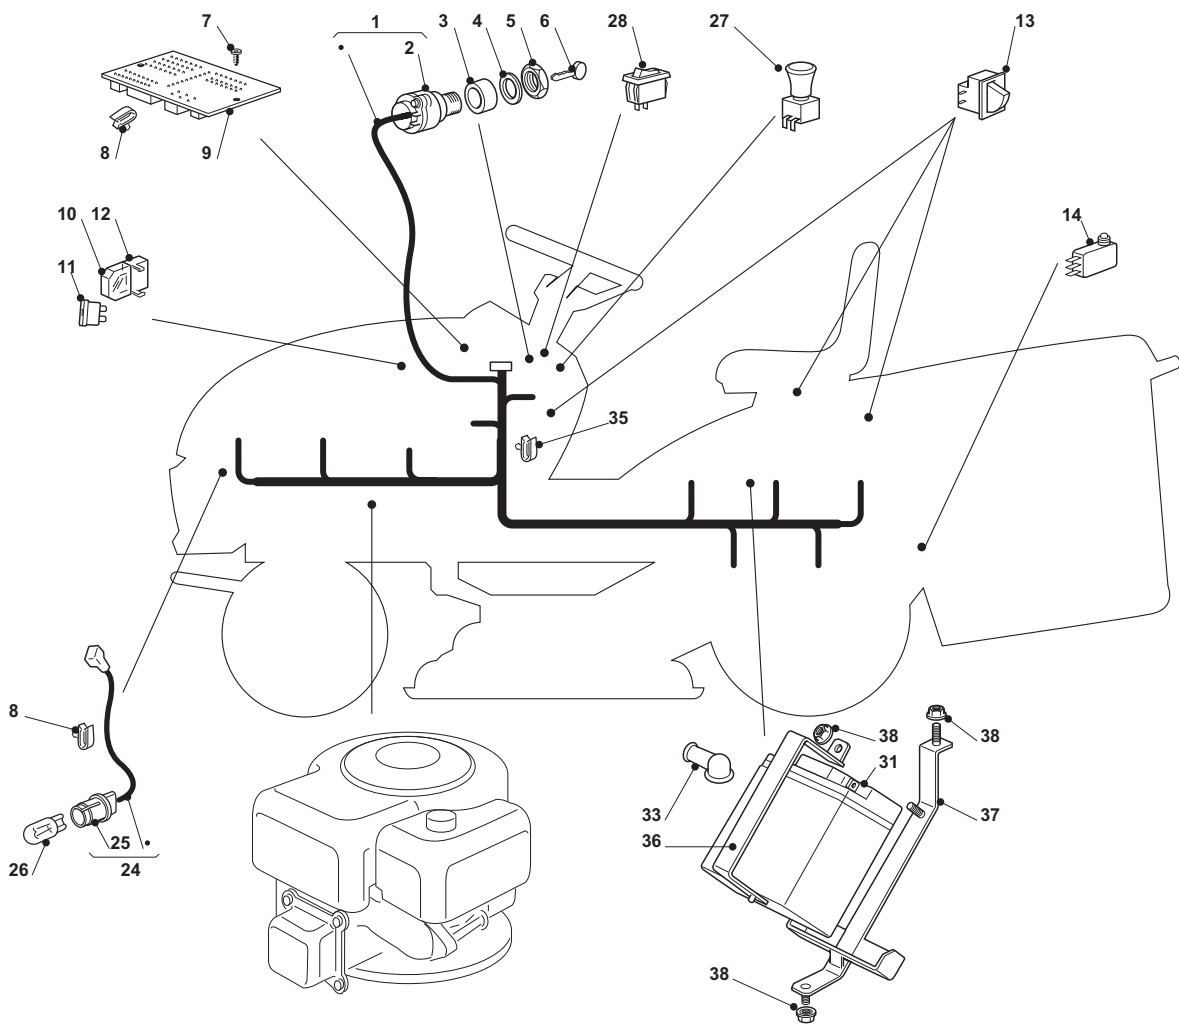

Electrical Parts							
POS	CODE	Q.TY	DESCRIZIONE	DESCRIPTION	DESCRIPTION	BESCHREIBUNG	NOTES
1	182040153/0	1	Cablaggio (B&S - GGP)	Cables Ass.Y (B&S - GGP)	Ens. Cablages (B&S - GGP)	Kabelsatz (B&S - GGP)	
1	182040154/0	1	Cablaggio (Honda)	Cables Ass.Y (Honda)	Ens. Cablages (Honda)	Kabelsatz (Honda)	
2	18450072/0	1	Interruttore Avviam.	Starting Switch	Interrupteur Demarr.	Schalter	
3	18550136/0	1	Distanziale	Spacer	Entretoise	Distanring	
4	18550135/0	1	Rondella	Washer	Rondelle	Scheibe	
5	18400862/0	1	Ghiera	Ringnut	Embout	Nutmutter	
6	18210022/0	1	Chiave Avviamento	Starting Key	Clef A Demarrage	Schlüssel Für Start	
7	12727810/0	3	Vite	Screw	Vis	Schraube	
8	33320506/0	2	Fermacavo	Fairlead	Fixation Cable	Kabelbefestigung	
9	125722430/1	1	Scheda Elettronica (1 Led)	Electronic Card (1 Led)	Carte Electronique (1 Led)	Elektronische Karte (1 Led)	
9	125722431/0	1	Scheda Elettronica (6 Led)	Electronic Card (6 Led)	Carte Electronique (6 Led)	Elektronische Karte (6 Led)	
10	33215000/0	2	Coperchio	Cover	Couvercle	Deckel	
11	33340040/0	1	Fusibile 10A	Fuse 10A	Fusible 10A	Sicherung 10A	
11	33340036/0	1	Fusibile 25 A	Fuse 25 A	Fusible 25 A	Sicherung 25 A	
12	33500007/0	2	Portafusibile	Fuse Carrier	Tableau De Fusible	Sicherunghalter	
13	119410615/0	3	Micro Interruttore	Microswitch	Microinterrupteur	Mikroschalter	
14	19410605/1	1	Micro Sacco Pieno	Full Grasscatc. Micro	Micro Bac Plein	Vollkorb Vorrichtung	
24	82040073/0	1	Cavo Fari	Cable	Cables	Kabel	use only on model NJX;NJS;NJU;NJA
25	33500030/0	2	Portalampane	Lamp Holder	Douille De Lampe	Scheinwerferlampe	
26	18459100/0	2	Lampada	Farilamp For Lights	Lampe Pour Phares	Lampenfassun	
27	18450068/0	1	Interruttore Frizione	Clutch Switch	Interrupteur Embrajage	Kupplung Schalter	
28	18450060/1	1	Interruttore Fari	Farilamp Switch	Interrupteur Phares	Lichten Schalter	
31	18120002/1	1	Batteria	Battery	Batterie	Batterie	
33	18564861/1	1	Cappuccio	Protection	Capuchon	Stecker	
35	33320506/0	9	Fermacavo	Fairlead	Fixation Cable	Kabelbefestigung	
36	27772099/1	1	Staffa	Clamp	Etrier	Bride	
37	382785191/0	1	Supporto Batteria	Battery Support	Support Batterie	Batterie Halter	
38	12155000/0	3	Dado	Nut	Ecrou	Mutter