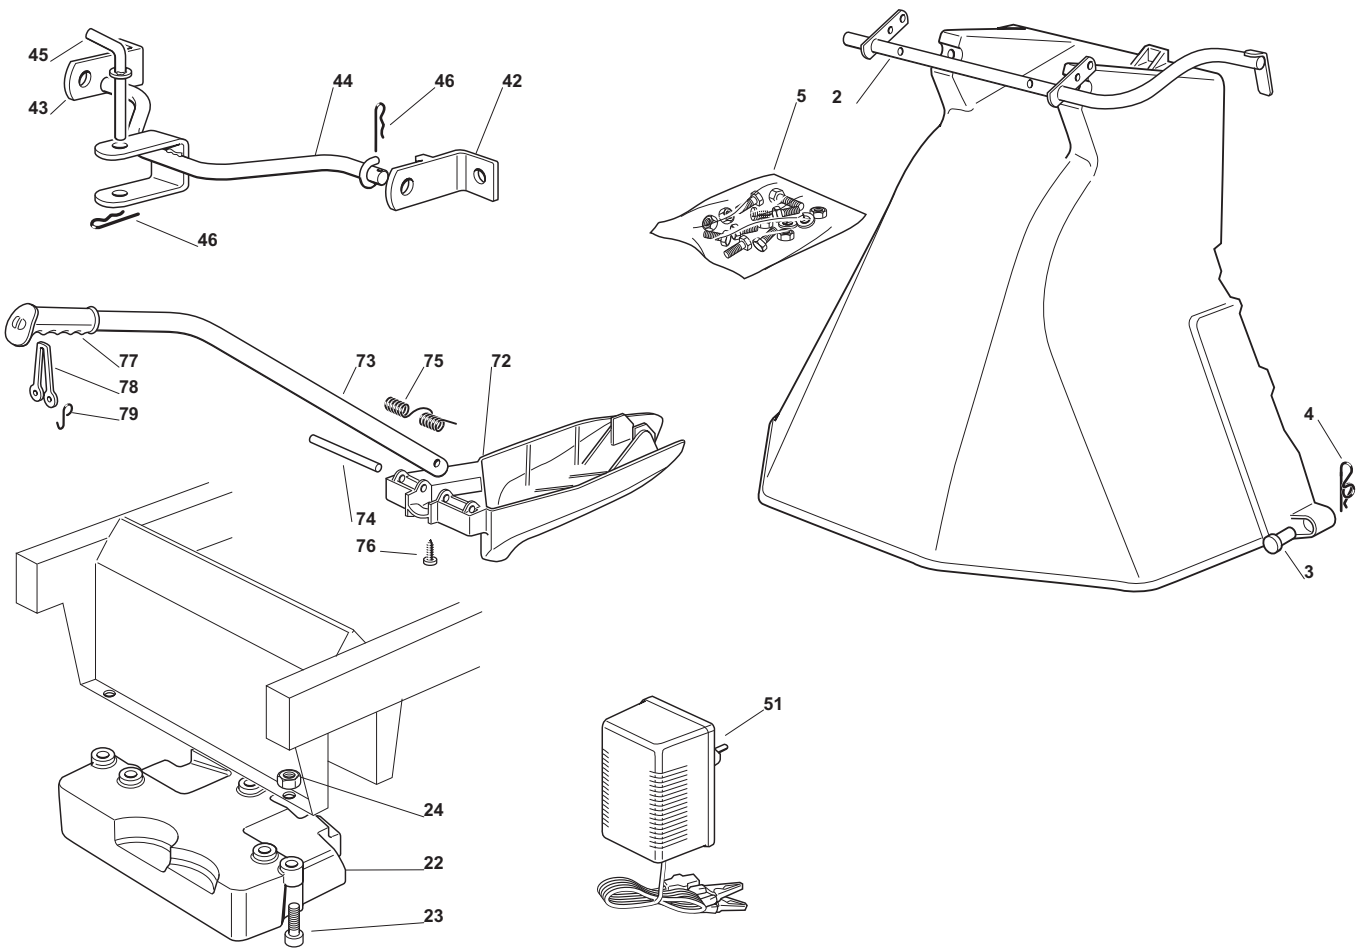

Optionals On Request							
POS	CODE	Q.TY	DESCRIZIONE	DESCRIPTION	DESCRIPTION	BESCHREIBUNG	NOTES
2	82869035/0	1	Tubo Di Aggancio	Support	Sopport	Halter	
3	25510022/0	2	Perno	Pin	Pivot	Bolzen	
4	24487998/0	2	Coppiglia	Cotter Pin	Goupille	Splint	
5	82180062/0	1	Dotazione Viteria	Screws Outfit	Ensemble Des Vis	Schraubenausrüstung	
22	25519997/1	1	Peso	Weight	Poids	Gewicht	
23	12760520/0	3	Vite	Screw	Vis	Schraube	
24	12155000/0	3	Dado	Nut	Ecrou	Mutter	
42	82735502/0	1	Staffa Supporto Traino Dx	Bracket Right Hitch Support	Etrier Support Trainage Droite	Buegel Halter Für Rechten Zug	
43	25774213/0	1	Staffa Supporto Traino Sx	Bracket Left Hitch Support	Etrier Support Trainage Gauche	Buegelhalter Für Linken Zug	
44	382033117/0	1	Barra	Rod	Barre	Stange	
45	25510021/1	1	Perno	Pin	Pivot	Bolzen	
46	24487999/0	2	Coppiglia	Cotter Pin	Goupille	Split	
51	182180090/0	1	Carica Batterie	Battery Charger	Chargeur De Batteries	Batterieladegerät	EU plug
51	182180091/0	1	Carica Batterie (U.K.)	Battery Charger (U.K.)	Chargeur De Batteries (U.K.)	Batterieladegerät (U.K.)	UK plug
72	325140097/0	1	Deflettore	Deflector	Deflecteur	Abweiser	
73	25394005/0	1	Manico	Handle	Guidon	Stiel	
74	25510077/0	1	Perno	Pin	Pivot	Bolzen	
75	25430245/0	1	Molla	Spring	Ressort	Feder	
76	12735405/0	1	Vite	Screw	Vis	Schraube	
77	25280000/1	1	Impugnatura	Handgrip	Branche	Griff	
78	25840011/1	1	Tirante In Gomma	Elastic Tie-Rod	Tirant Elastique	Elastische Zugstäbe	
79	25253004/0	2	Gancio	Hook	Crochet	Haken