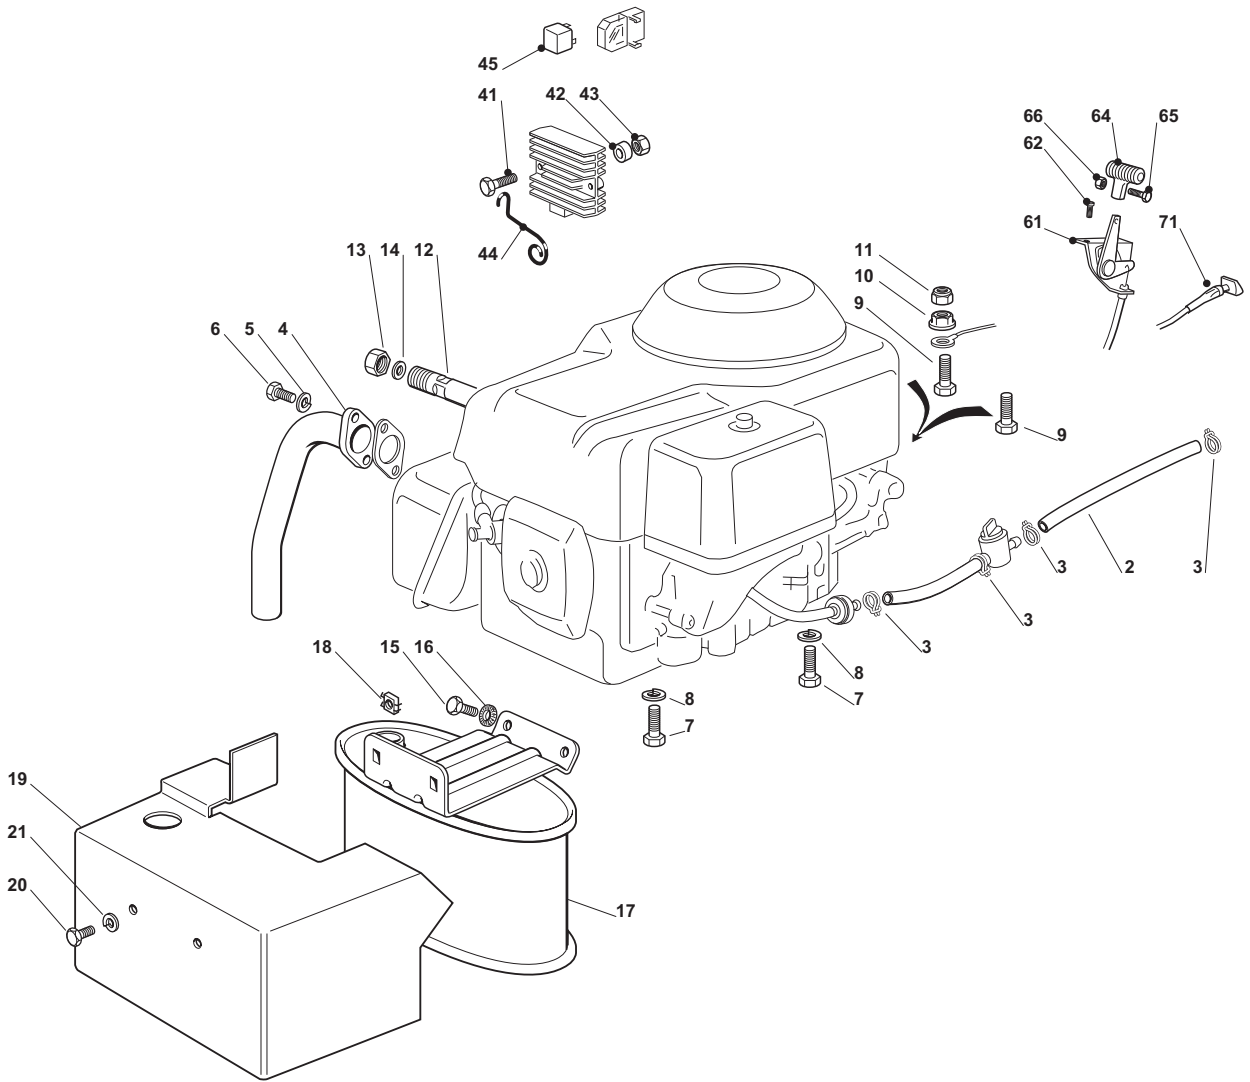

Engine - Honda GXV 390							
POS	CODE	Q.TY	DESCRIZIONE	DESCRIPTION	DESCRIPTION	BESCHREIBUNG	NOTES
2	25869057/0	1	Tubo Collegamento (1000 Mm)	Connecting Tube (1000 Mm)	Tube De Connexion (1000 Mm)	Verbindungsrohr (1000 Mm)	
3	18375051/1	4	Fascetta	Fair Led	Fixation De Cable	Kabelbefestigung	
4	18738204/0	1	Tubo Scarico	Exhaust Tube	Tube Echappement	Abgasungrohr	
5	12583500/0	2	Grower	Grower	Grower	Grower	
6	12793102/0	2	Vite	Screw	Vis	Schraube	
7	12735802/0	2	Vite	Screw	Vis	Schraube	
8	12583500/0	2	Grower	Grower	Grower	Grower	
9	12691100/0	2	Vite	Screw	Vis	Schraube	
10	12154210/0	2	Dado	Nut	Ecrou	Mutter	
11	12155000/0	1	Dado	Nut	Ecrou	Mutter	
12	27598061/1	1	Prolunga Scarico Olio	Oil Discharge Extension	Extension Rallonge De Dech. Huile	Öl Entlerungsverlaen Gerung	
13	18737849/0	1	Tappo Per Prolunga	Oil Cap	Bouchon Huile	Oelverschluss	
14	18401001/1	1	Guarnizione	Oil Seal	Garniture	Dichtung	
15	12792611/0	2	Vite	Screw	Vis	Schraube	
16	12540260/0	2	Rondella	Washer	Rondelle	Scheibe	
17	182750010/0	1	Silenziatore	Muffler	Silenceux	Auspuff	
18	12360425/0	2	Dado	Nut (Mech.)	Ecrou	Mutter	
19	82598003/1	1	Protezione	Guard	Protection	Schutze	
20	125943012/0	2	Vite	Screw	Vis	Schraube	
21	12583500/0	2	Grower	Grower	Grower	Grower	
41	12815221/0	2	Vite	Screw	Vis	Schraube	
42	22170950/0	2	Distanziale	Spacer	Entretoise	Entfernungsstück	
43	12292102/0	2	Dado	Nut	Ecrou	Mutter	
44	27430561/0	1	Molla	Spring	Ressort	Feder	
45	33567000/0	1	Rele'	Relay	Relais	Relais	
61	82000200/1	1	Acceleratore	Accelerator	Accelérateur	Gas Zug	
62	12788512/0	2	Vite	Screw	Vis	Schraube	
64	25394501/0	1	Manopolina	Handle	Poigne	Griff	
65	12726388/0	1	Vite	Screw	Vis	Schraube	
66	12290800/0	1	Dado	Nut	Ecrou	Mutter	
71	125090007/0	1	Comando Starter	Choke Control	Commande Starter	Starter Betaetigung