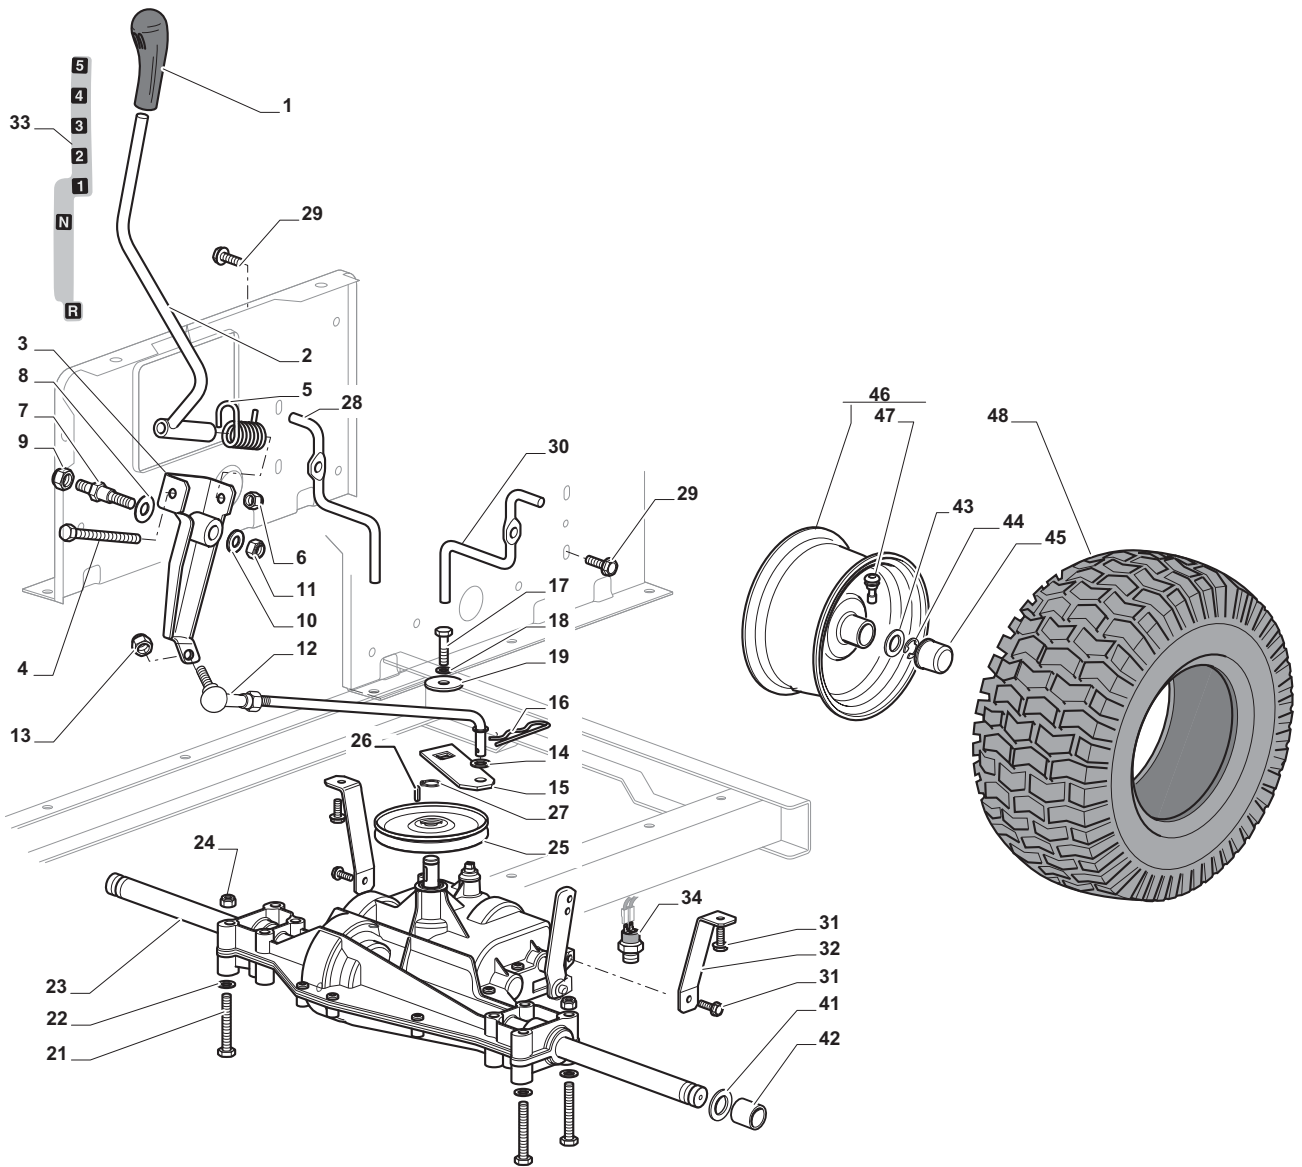

Transmission							
POS	CODE	Q.TY	DESCRIZIONE	DESCRIPTION	DESCRIPTION	BESCHREIBUNG	NOTES
1	325394532/0	1	Manopola	Knob	Poignee	Griff	
2	382318233/0	1	Leva	Lever	Levier	Hebel	
3	382774259/0	1	Staffa	Clamp	Etrier	Bride	
4	12692050/0	1	Vite	Screw	Vis	Schraube	
5	25430226/0	1	Molla	Spring	Ressort	Feder	
6	12155000/0	1	Dado	Nut	Ecrou	Mutter	
7	25510035/0	1	Perno	Pin	Pivot	Bolzen	
8	22672151/0	1	Rondella	Washer	Rondelle	Scheibe	
9	12293201/0	1	Dado	Nut	Ecrou	Mutter	
10	12523060/0	1	Rondella	Washer	Rondelle	Scheibe	
11	12155010/0	1	Dado	Nut	Ecrou	Mutter	
12	382000567/0	1	Asta	Rod	Barre	Stange	
13	12154210/0	1	Dado	Nut	Ecrou	Mutter	
14	12521340/0	1	Rosetta	Washer	Rondelle	Scheibe	
15	325318235/0	1	Leva	Lever	Levier	Hebel	
16	12141418/0	1	Coppiglia	Cotter Pin	Goupille	Splint	
17	12735520/0	1	Vite	Screw	Vis	Schraube	
18	12540040/0	1	Rosetta	Washer	Rondelle	Scheibe	
19	22680009/0	1	Rondella	Washer	Rondelle	Scheibe	
21	12691600/0	4	Vite	Screw	Vis	Schraube	
22	12521350/0	4	Rondella	Washer	Rondelle	Scheibe	
23	18400912/0	1	Asse Posteriore	Rear Axle	Axe Arriere	Hinterachse	Dana 4360-211
24	12155000/0	4	Dado	Nut	Ecrou	Mutter	
25	82601509/0	1	Puleggia	Pulley	Poulie	Riemenscheibe	
26	12139430/0	1	Linguetta	Key	Clavette	Keil	
27	12608950/0	1	Anello Elastico	Snap Ring	Anneau Ressort	Sprengring	
28	125270329/0	1	Guidacinghia	Belt Guide	Guide De Courroire	Riemenführung	
29	12735599/0	2	Vite	Screw	Vis	Schraube	
30	125270330/0	1	Guidacinghia	Belt Guide	Guide De Courroire	Riemenführung	
31	125943009/0	4	Vite	Screw	Vis	Schraube	
32	325785315/0	2	Supporto	Support	Support	Halter	
33	114363451/0	1	Etichetta	Label	Etiquette	Klebzettel	
34	19410610/0	1	Interrutt. Cambio	Gearbox Switch	Int. Boîte De Vitesse	Antrieb Schalter	
41	25670005/1	2	Rosetta	Washer	Rondelle	Scheibe	
42	125160055/0	2	Distanziale	Spacer	Entretoise	Entfernungsstück	
43	25670005/1	6	Rosetta	Washer	Rondelle	Scheibe	
44	12001010/0	2	Anello Elastico	Snap Ring	Anneau Ressort	Sprengring	
45	322110233/0	2	Coprizzo	Hub Cover	Couvre Moyeu	Nabendeckel	
46	382000597/0	2	Cerchio Ruota	Rimm	Bandage Roue	Hintrerrad Felger	
47	25950000/0	2	Valvola	Valve	Soupape	Ventil	
48	125590015/0	2	Pneumatico	Shoe	Pneu	Reifen