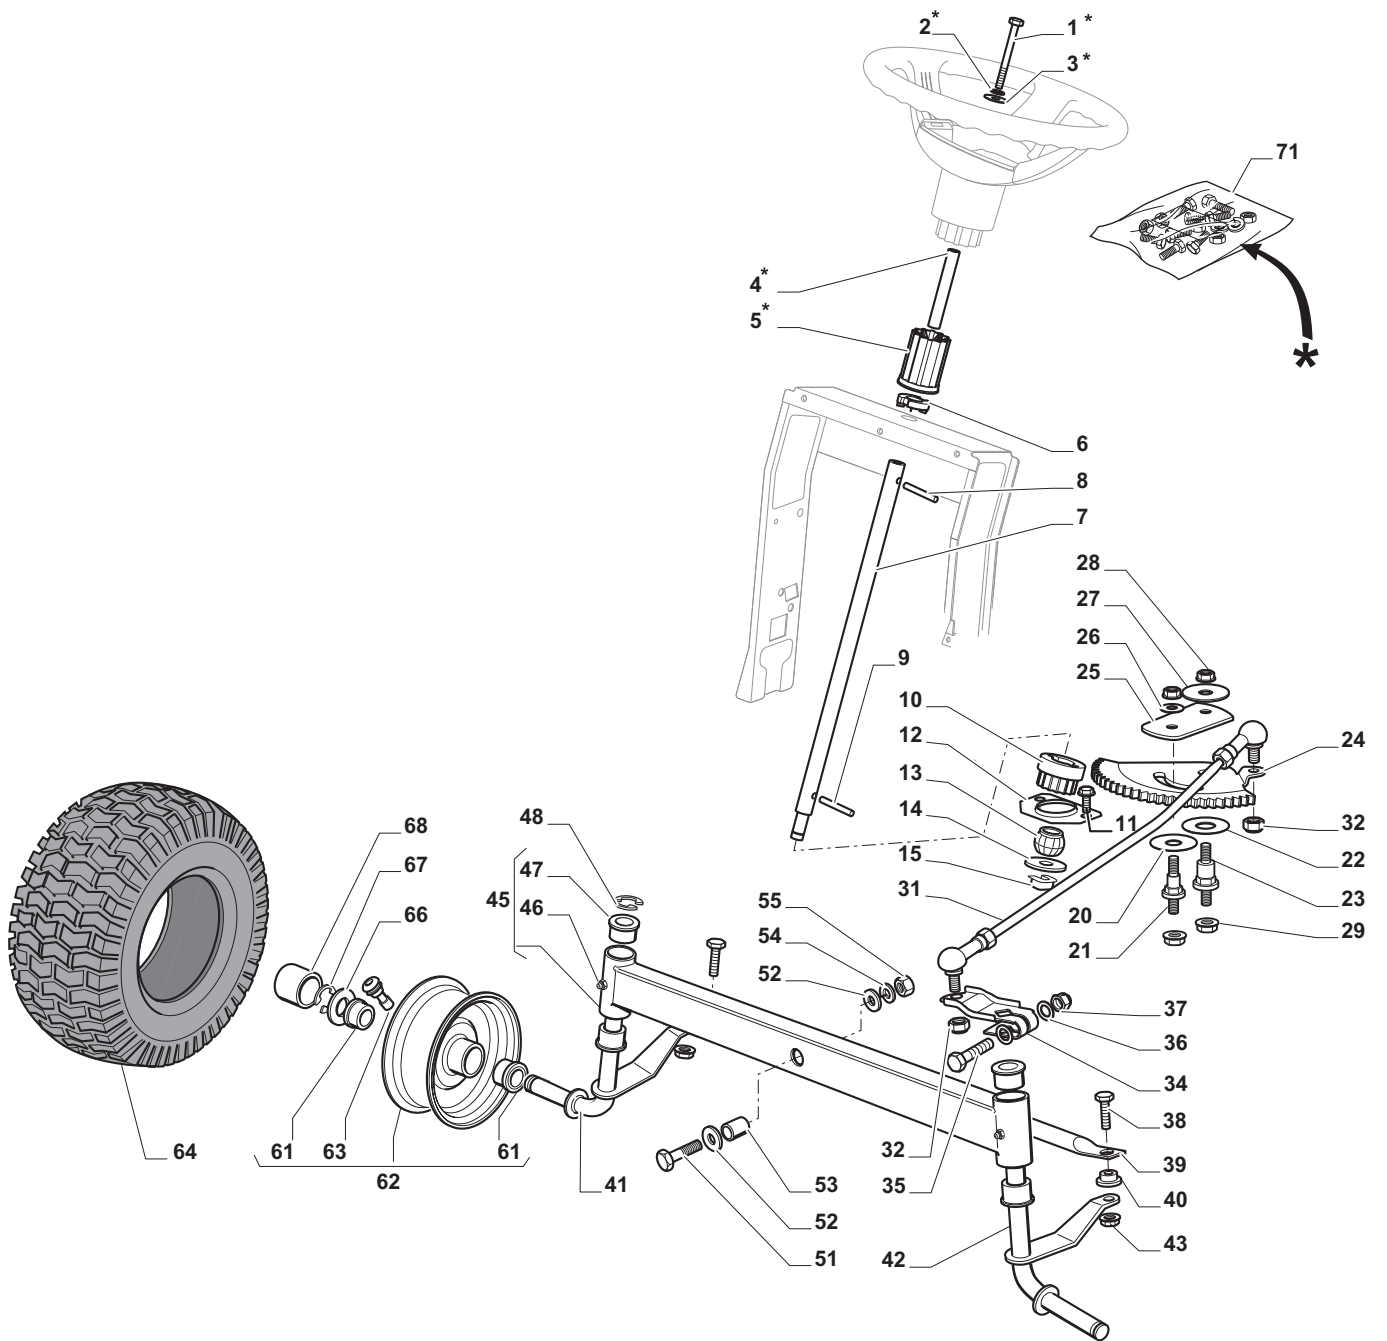

Steering							
POS	CODE	Q.TY	DESCRIZIONE	DESCRIPTION	DESCRIPTION	BESCHREIBUNG	NOTES
1	12692050/0	1	Vite	Screw	Vis	Schraube	
2	12540260/0	1	Rondella	Washer	Rondelle	Scheibe	
3	12523070/0	1	Rondella	Washer	Rondelle	Scheibe	
4	125160047/0	1	Distanziale	Spacer	Entretoise	Entfernungsstück	
5	325785318/0	1	Supporto	Support	Support	Halter	
6	325038008/0	1	Boccola	Bush	Douille	Büchse	
7	125520007/0	1	Piantone	Steering Column	Tube De Direction	Lenkungsaeule	
8	112620300/0	1	Spina	Pin	Goupille	Stift	
9	12622650/0	1	Spina	Pin	Goupille	Stift	
10	125570003/0	1	Pignone	Pinion	Pignon	Ritzel	
11	27943051/0	2	Vite	Screw	Vis	Schraube	
12	325785213/1	1	Supporto	Support	Support	Halter	
13	25743000/0	1	Snodo	Joint	Joint	Gelenk	
14	12521370/0	1	Rondella	Washer	Rondelle	Scheibe	
15	12436030/0	1	Piastrina	Plate	Plaquette	Plattechen	
20	22672151/0	1	Rondella	Washer	Rondelle	Scheibe	
21	125510104/0	1	Perno	Pin	Pivot	Bolzen	
22	125670023/0	1	Rondella	Washer	Rondelle	Scheibe	
23	125510109/0	1	Perno	Pin	Pivot	Bolzen	
24	325735519/0	1	Settore	Steering Shaft	Arbre Direction	Lenkungswelle	
25	325547233/0	1	Piastra	Plate	Plaque	Platte	
26	12369500/0	1	Disco Elastico	Elastic Washer	Disque Elastique	Federscheibe	
27	22160400/0	1	Disco Elastico	Elastic Washer	Rondelle Elastique	Federscheibe	
28	12155010/0	2	Dado	Nut	Ecrou	Mutter	
29	12154210/0	2	Dado	Nut	Ecrou	Mutter	
31	382000566/1	1	Asta Comando Sterzo	Steering Rod	Barre De Direction	Lenkungsstab	
32	12156602/0	2	Dado	Nut	Ecrou	Mutter	
34	325318243/0	1	Leva Comando	Lever	Levier	Hebel	
35	12692390/0	1	Vite	Screw	Vis	Schraube	
36	12521360/0	2	Rondella	Washer	Rondelle	Scheibe	
37	12156602/0	1	Dado	Nut	Ecrou	Mutter	
38	125510103/0	2	Perno	Pin	Pivot	Bolzen	
39	325840029/0	1	Tirante Colleg. Fuselli	Tie Rod	Tirant	Spannstange	
40	325038007/0	2	Boccola	Bush	Douille	Büchse	
41	382230369/0	1	Fusello Destro 13 "	Right Stub Axle 13 "	Fuseau Droite 13 "	Rechter Achsschenkel 13 "	
41	382230373/0	1	Fusello Destro 15"	Right Stub Axle 15"	Fuseau Droite 15"	Rechter Achsschenkel 15"	
42	382230371/0	1	Fusello Sinistro 13 "	Left Stub Axle 13 "	Fuseau Gauche 13 "	Linker Achsschenkel 13 "	
42	382230375/0	1	Fusello Sinistro 15"	Left Stub Axle 15"	Fuseau Gauche 15"	Linker Achsschenkel 15"	
43	12155000/0	2	Dado	Nut	Ecrou	Mutter	
45	382034030/0	1	Bilanciere Con Boccola Ed Ingrassatore	Equalizer With Bush And Lubricator	Balancier Avec Douille Et Graisseur	Kipphebel Mit Büchse Und Fettbüchse	
46	12379511/0	2	Ingrassatore	Grease Dispenser	Graisseur	Fettbüchse	
47	25034002/1	4	Boccola	Bush	Douille	Büchse	
48	12001010/0	1	Anello Elastico	Snap Ring	Anneau Ressort	Sprengring	
51	12692695/0	1	Vite	Screw	Vis	Schraube	
52	12523100/0	2	Rondella	Washer	Rondelle	Scheibe	
53	25160016/0	1	Distanziale	Spacer	Entretoise	Entfernungsstück	
54	12587100/0	1	Grower	Grower	Grower	Grower	
55	12295300/0	1	Dado	Nut	Ecrou	Mutter	
61	25122200/2	4	Cuscinetto	Bearing	Roulement	Lager	
62	182000598/0	2	Cerchio Ruota	Rimm	Bandage Roue	Vorderrad Felger	
63	25950000/0	2	Valvola	Valve	Soupape	Ventil	
64	125590014/0	2	Pneumatico 13 "	Tire 13 "	Pneu 13 "	Reifen 13 "	
64	127590066/0	2	Pneumatico 15"	Tire 15"	Pneu 15"	Reifen 15"	
66	25670005/1	2	Rosetta	Washer	Rondelle	Scheibe	
67	12001010/0	2	Anello Elastico	Snap Ring	Anneau Ressort	Sprengring	
68	322110233/0	2	Coprizzo	Hub Cover	Couvre Moyeu	Nabendeckel	
70	382180124/0	1	Dotazione Viteria	Screws Outfit	Ensemble Des Vis	Schraubenausrüstung