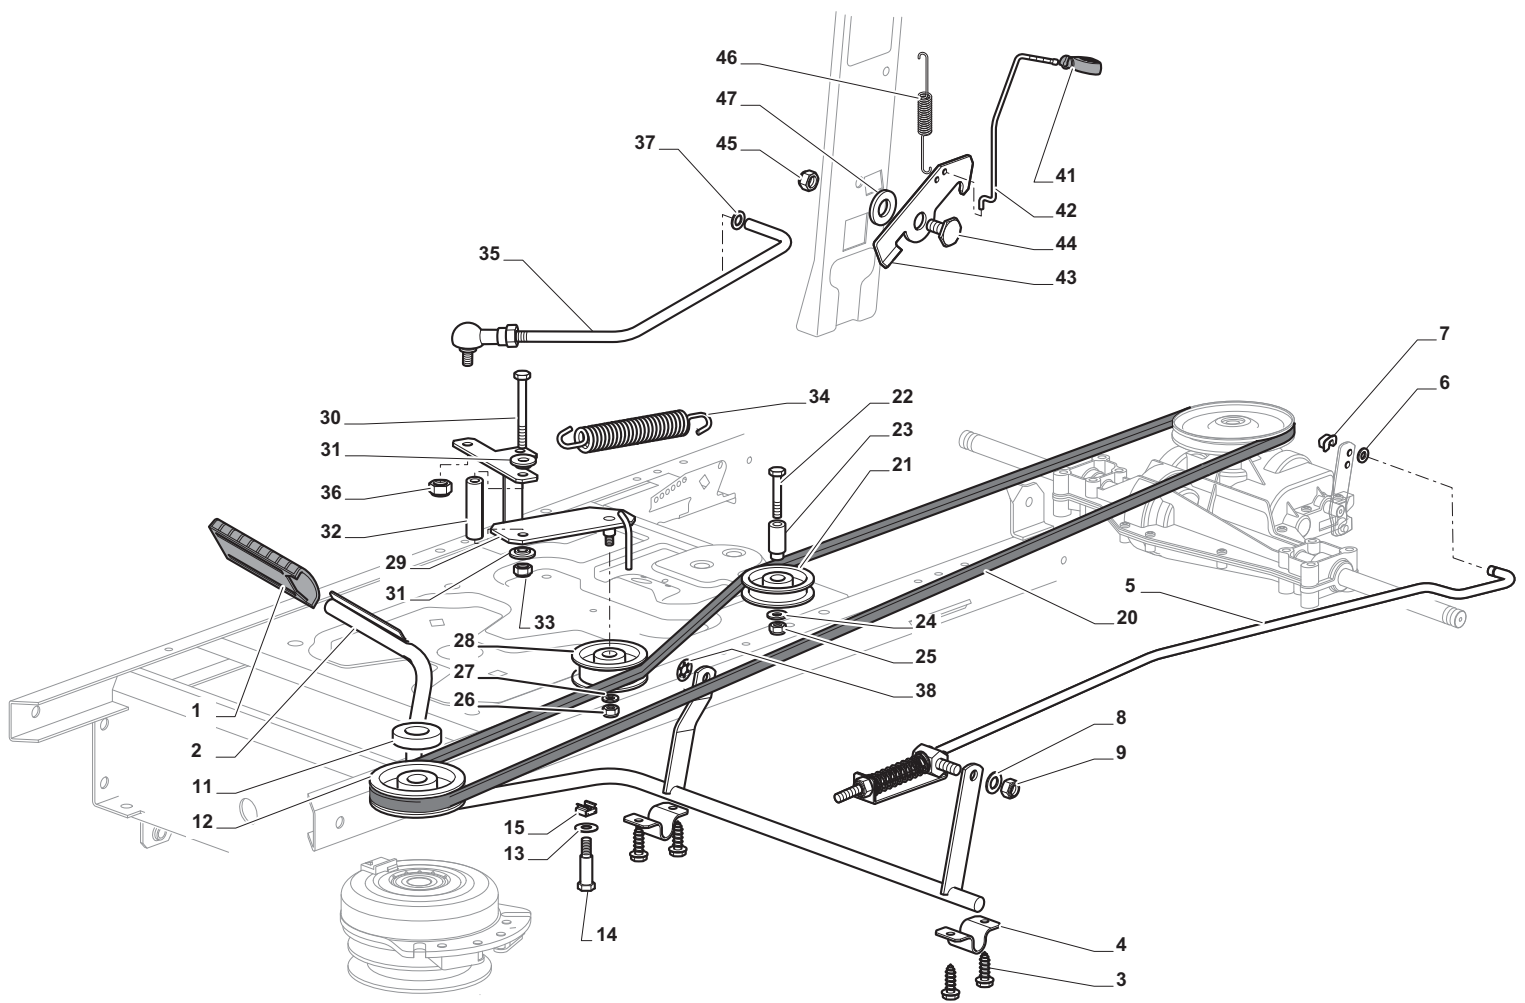

Brake And Gearbox Controls

POS	CODE	Q.TY	DESCRIZIONE	DESCRIPTION	DESCRIPTION	BESCHREIBUNG	NOTES
1	325110391/0	1	Coprstaffa	Clamp Cover	Couvre Etrier	Bridedeckel	
2	382500043/0	1	Pedale	Pedal	Pedal	Pedal	
3	12735599/0	4	Vite	Screw	Vis	Schraube	
4	325547231/0	2	Piastra	Plate	Plaque	Platte	
5	382000568/0	1	Asta	Rod	Barre	Stange	
6	12521350/0	1	Rondella	Washer	Rondelle	Scheibe	
7	12436050/0	1	Piastrina	Plate	Plaque	Platte	
8	25670011/0	1	Rondella	Washer	Rondelle	Scheibe	
9	12155000/0	1	Dado	Nut	Ecrou	Mutter	
11	25160021/0	1	Distanziale	Spacer	Entretoise	Entfernungsstück	
12	25601567/0	1	Puleggia	Pulley	Poulie	Riemenscheibe	
13	12524010/0	2	Rosetta	Washer	Rondelle	Scheibe	
14	25580030/0	2	Piolo Guidacinghia (Mecc.)	Belt Guide (Mech.)	Guide De Courroire (Mec.)	Riemenführung (Mech.)	
15	12360425/0	2	Dado (Mecc.)	Nut (Mech.)	Ecrou (Mec.)	Mutter (Mech.)	
20	135062013/0	1	Cinghia	Belt	Courroie	Riemen	
21	25601555/0	1	Puleggia	Pulley	Poulie	Riemenscheibe	
22	12691400/0	1	Vite	Screw	Vis	Schraube	
23	125160051/0	1	Distanziale	Spacer	Entretoise	Entfernungsstück	
24	12523060/0	1	Rondella	Washer	Rondelle	Scheibe	
25	12155000/0	1	Dado	Nut	Ecrou	Mutter	
26	12155000/0	1	Dado	Nut	Ecrou	Mutter	
27	12523060/0	1	Rondella	Washer	Rondelle	Scheibe	
28	25601554/0	1	Puleggia	Pulley	Poulie	Riemenscheibe	
29	382318235/0	1	Leva	Lever	Levier	Hebel	
30	12691600/0	1	Vite	Screw	Vis	Schraube	
31	25038002/1	2	Boccola	Bush	Douille	Büchse	
32	25160027/0	1	Distanziale	Spacer	Entretoise	Entfernungsstück	
33	12155000/0	1	Dado	Nut	Ecrou	Mutter	
34	125430262/0	1	Molla	Spring	Ressort	Feder	
35	382820016/0	1	Ass. Tirante	Tie Rod Ass.Y	Ens. Tirant	Spannstange, Komplet	
36	12293201/0	1	Dado	Nut	Ecrou	Mutter	
37	12521350/0	1	Rondella	Washer	Rondelle	Scheibe	
38	12604899/0	1	Fissatore A Corona	Crown Fastener	Fixateur A Couronne	Kronescheibe	
41	325394534/0	1	Manopolina	Knob	Poignee	Griff	
42	125033083/0	1	Asta	Rod	Barre	Stange	
43	325253011/1	1	Gancio	Hook	Crochet	Haken	
44	22524970/2	1	Perno	Pin	Pivot	Bolzen	
45	12155000/0	1	Dado	Nut	Ecrou	Mutter	
46	25430213/0	1	Molla	Spring	Ressort	Feder	
47	12523060/0	1	Rondella	Washer	Rondelle	Scheibe