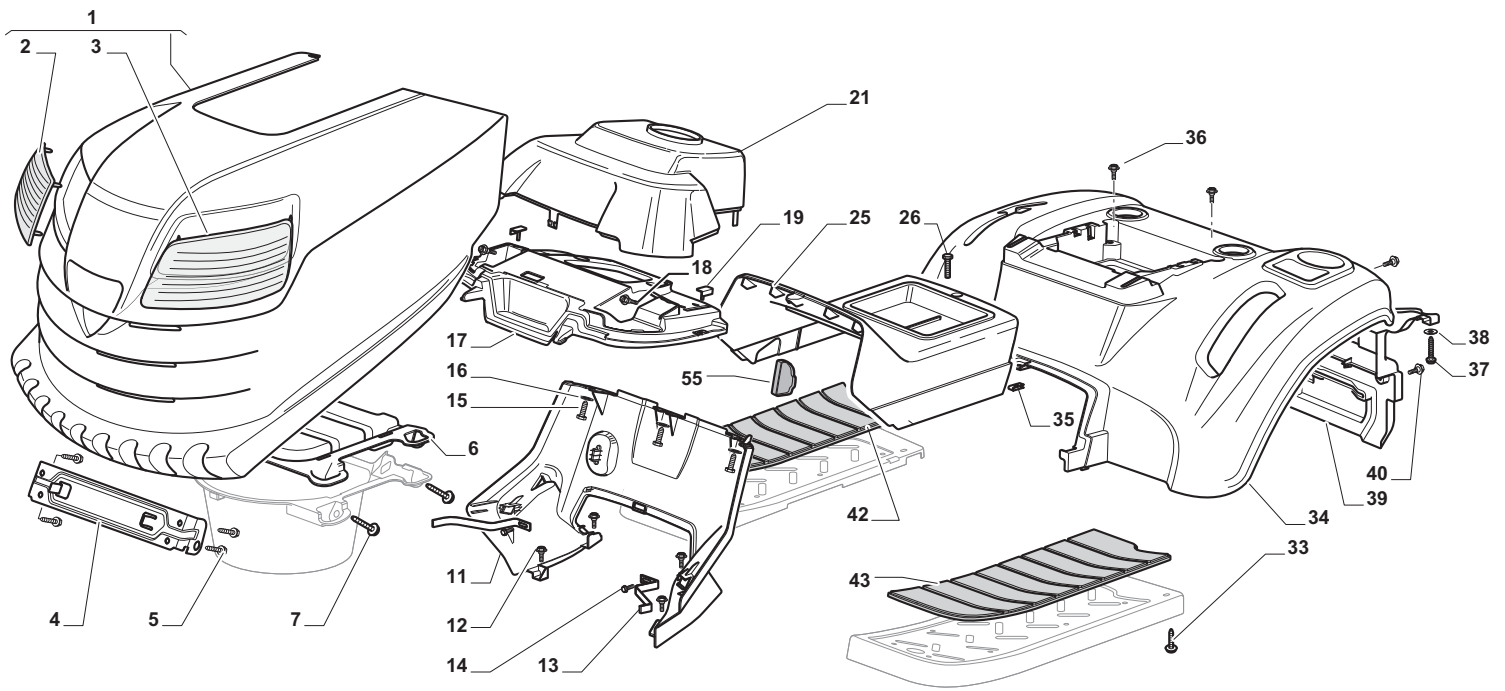

THIS INFORMATION IS NOT INTENDED FOR SALE OR RESALE, AND THIS NOTICE MUST REMAIN ON ALL COPIES.

GLOBAL GARDEN PRODUCTS

Chassis							
POS	CODE	Q.TY	DESCRIZIONE	DESCRIPTION	DESCRIPTION	BESCHREIBUNG	NOTES
1	24487998/0	1	Coppiglia	Cotter Pin	Goupille	Splint	
2	25510079/0	2	Perno	Pin	Pivot	Augenabscheider	
3	12154210/0	2	Dado	Nut	Ecrou	Mutter	
4	12735599/0	2	Vite	Screw	Vis	Schraube	
5	325547225/0	1	Piastrina Destra	Right Plate	Plaque Droite	Rechte Platte	
6	325547227/0	1	Piastrina Sinistra	Left Plate	Plaque Gauche	Linke Platte	
11	382785169/1	1	Supporto Piantone	Steering Column Support	Support Tube De Directiontube De Direction	Lenkungsaeulehalter	
12	125943009/0	4	Vite	Screw	Vis	Schraube	
13	325785331/1	1	Supporto Sedile Destro	Right Seat Support	Support Siege Droite	Rechte Sitzhalter	
14	325785333/1	1	Supporto Sedile Sinistro	Left Seat Support	Support Siege Gauche	Linke Sitzhalter	
15	125943009/0	6	Vite	Screw	Vis	Schraube	
16	382785179/0	1	Supporto Pedana	Footboard Support	Support Marchepied	Fussbretthalter	
17	125943009/0	2	Vite	Screw	Vis	Schraube	
18	125943009/0	2	Vite	Screw	Vis	Schraube	
20	325500041/1	1	Pedana Destra	Right Footboard	Marchepied Droite	Rechte Fussbrett	
21	325500043/1	1	Pedana Sinistra	Left Footboard	Marchepied Gauche	Linke Fussbrett	
22	12735599/0	2	Vite	Screw	Vis	Schraube	
25	12293201/0	2	Dado	Nut	Ecrou	Mutter	
26	325820109/1	1	Supporto Sedile	Seat Support	Support Siege	Sitzhalter	
27	125160048/0	2	Distanziale	Spacer	Entretoise	Entfernungsstück	
28	125430263/0	2	Molla	Spring	Ressort	Feder	
29	325060038/0	1	Camma	Cam	Came	Nocken	
30	325820105/1	1	Supporto	Support	Support	Halter	
31	125430264/0	2	Molla	Spring	Ressort	Feder	
32	12521350/0	2	Rondella	Washer	Rondelle	Scheibe	
33	12691400/0	2	Vite	Screw	Vis	Schraube	
34	325122002/0	2	Cuffia	Hood	Protecteur	Schutzkasten	
35	382547061/0	1	Piastra	Plate	Plaque	Platte	
36	22524970/2	2	Perno	Pin	Pivot	Bolzen	
37	382820151/0	1	Supporto Sedile	Seat Support	Support Siege	Sitzhalter	
38	12155010/0	2	Dado	Nut	Ecrou	Mutter	
39	118203854/0	2	Cappuccio	Protection	Capuchon	Stecker	
40	125943009/0	4	Vite	Screw	Vis	Schraube	