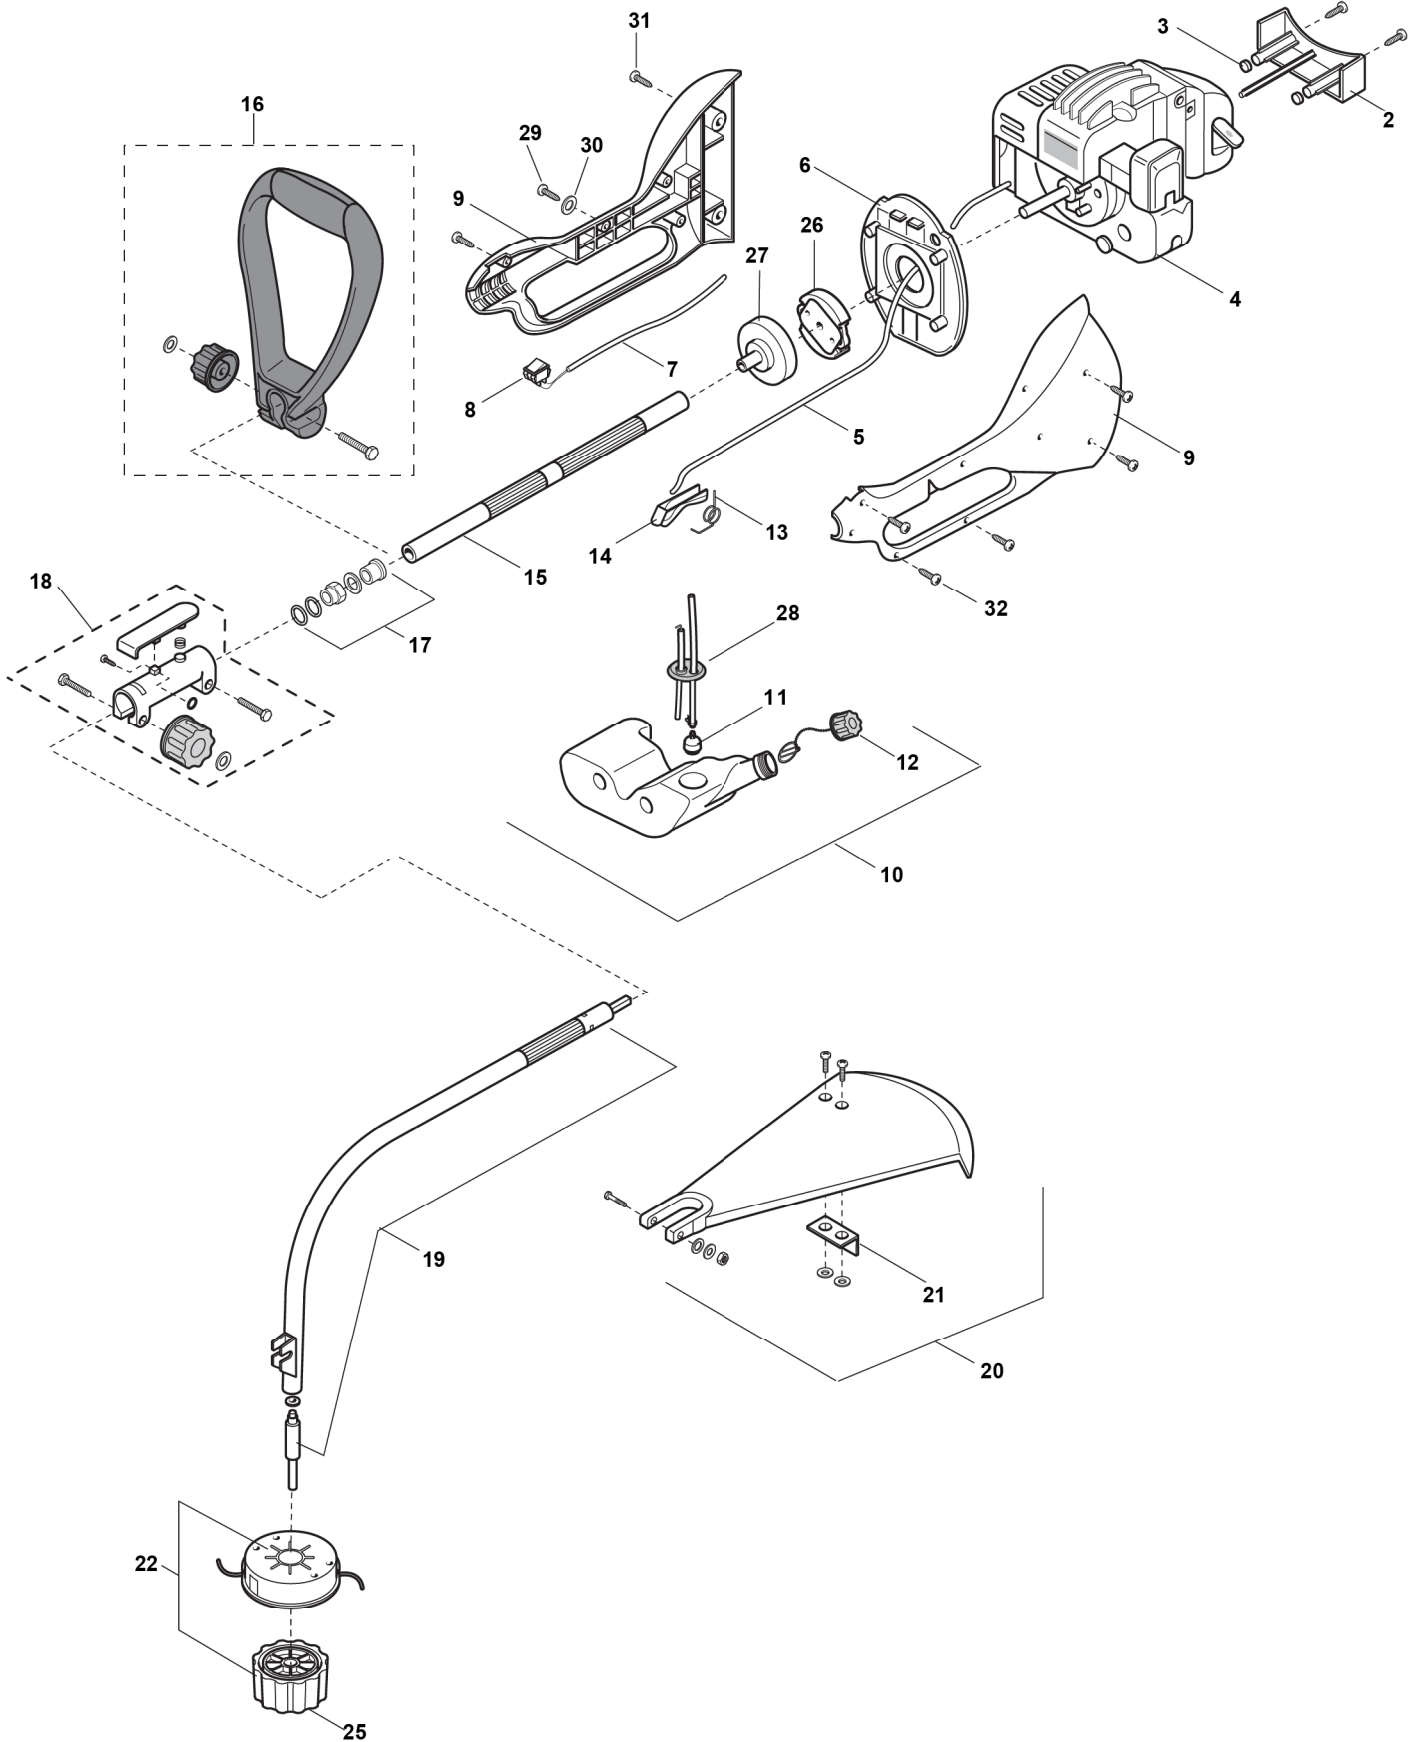

TR 22CX

TR 23CX

2007

212.0

1 / 2

N.	CODE	Q.TY	DESCRIZIONE	DESCRIPTION	DESCRIPTION	BESCHREIBUNG	REMARKS
2	6980200	1	PIASTRINA DI FISSAGGIO	FIXED PLATE	FIXED PLATE	BEFESTIGUNGSPLATTE	
3	6980201	4	ISOLANTI	ISOLATOR	ISOLATOR	ISOLIERUNG	
4	6980230	1	ASS. MOTORE	ENG ASS'Y	ENS.MOTEUR	SET MOTOR	
5	6980217	1	CAVO ACCELERATORE	THORTTLE CABLE	THORTTLE CABLE	GASSEIL	
6	6980204	1	SUPPORTO	COVER	COVER	HALTER	
7	6980205	1	CAVO MASSA	EARTH CABLE	CÂBLE MASSE	ERDUNGSDRAHT	
8	6980206	1	INTERRUTTORE	SWITCH	SWITCH	SCHALTER	
9	6980218	1	ASS. CARTER DX. +SX GIALLO	HOUSING ASS' Y YEL-LOW	HOUSING ASS' Y JUANE	SET GEHÄUSE RE+LI GELB	
9	6980269	1	ASS. CARTER DX. +SX ROSSO	HOUSING ASS' Y RED	HOUSING ASS' Y ROUGE	SET GEHÄUSE RE+LI ROT	
10	6980208/1	1	ASS. SERBATOIO MIX.	KIT FUEL TANK	ENS.RÉSERVOIR MÉ-LANGE	SET TREIBSTOFFTANK	
11	6980209	1	PESCANTE MISCELA	PICKUP-FUEL	PICKUP-FUEL	STEIGLEITUNG TREIBSTOFF	
12	6980320	1	ASS. TAPPO MISCELA	CAP ASS'Y, FUEL TANK	BOUCHON MÉLANGE	SET DECKEL TREIBSTOFF	
13	6980211	1	MOLLA	SPRING	RESSORT	FEDER	
14	6980212	1	LEVA ACCELERATORE	TRIGGER	TRIGGER	GASHEBEL	
15	6980219	1	ASS. TUBO E ALBERO SUPERIORE	REAR SHAFT +FLEXIBLE ASS'Y	REAR SHAFT +FLEXIBLE ASS'Y	SET ROHR UND BIEG-SAME WELLE	
16	6980112	1	ASS. IMPUGNATURA ANT.	HANDLE ASS' Y	HANDLE ASS' Y	SET VORDERER GRIFF	
17	6980220	1	RACCORDO ALBERO FLEX	SHAFTING - SLEEVE ASS'Y	RACCORD	ANSCHLUSS BIEGSAME WELLE	
18	6980221	1	GIUNTO DI CONESSIONE	JOINT CHAIR ASS'Y	ENS.JONCTION ARBRE TRANS.	KUPPLUNGSTEIL	
19	6980222	1	ASS. TUBO E ALBERO INFERIORE	FRONT SHAFT + FLEX-IBLE ASS'Y	FRONT SHAFT + FLEXI-BLE ASS'Y	SET ROHR UND UNTERE WELLE	
20	6980214	1	ASS. PARASPRUZZI	SAFETY COVER ASS.Y	ENS. CAPOT ANTI-PRO-JECTIONS	SET SPRITZSCHUTZ	
21	6980215	1	LAMIERINO TAGLIAFILO	KIT, KNIFE	KIT, KNIFE	DRAHTSCHERENBLECH	
22	6980120	1	ASS. TESTINA TAP&GO	CUTTING LINE ASS'Y	CUTTING LINE ASS'Y	SET SCHNEIDEKOPF JF	
23	6980119	2	BOCCOLA PASSAFILO JF	INLET	INLET	BÜCHSE	
24	6980118	1	MOLLA TESTINA	SPRING	RESSORT	FEDER SCHNEIDKOPF	
25	6980117	1	ASS. POMELLO	KNOB ASS'Y	BOUTON	SET KNAUF	
26	6980224	1	KIT FRIZIONE	KIT ASS'Y, CLUTCH	CLOCHE FRICTION	SET KUPPLUNG	
27	6980225	1	KIT CAMPANA FRIZIONE	DRUM ASS'Y, CLUTCH	CLOCHE FRICTION	SET KUPPLUNGSGLOCKE	
28	6980331	1	ASS. GOMMINO PASSATUBI	GROMMET ASSY	ENS.RONDELLE CAOUT-CHOU	SET GUMMIRINGE	
29	6980333	2	VITE	SCREW	VIS	SCHRAUBE	
30	6980334	2	ROSETTA	WASHER	RONDELLE	SCHIBE	
31	6980335	8	VITE	SCREW	VIS	SCHRAUBE	
32	6980336	6	VITE	SCREW	VIS	SCHRAUBE	