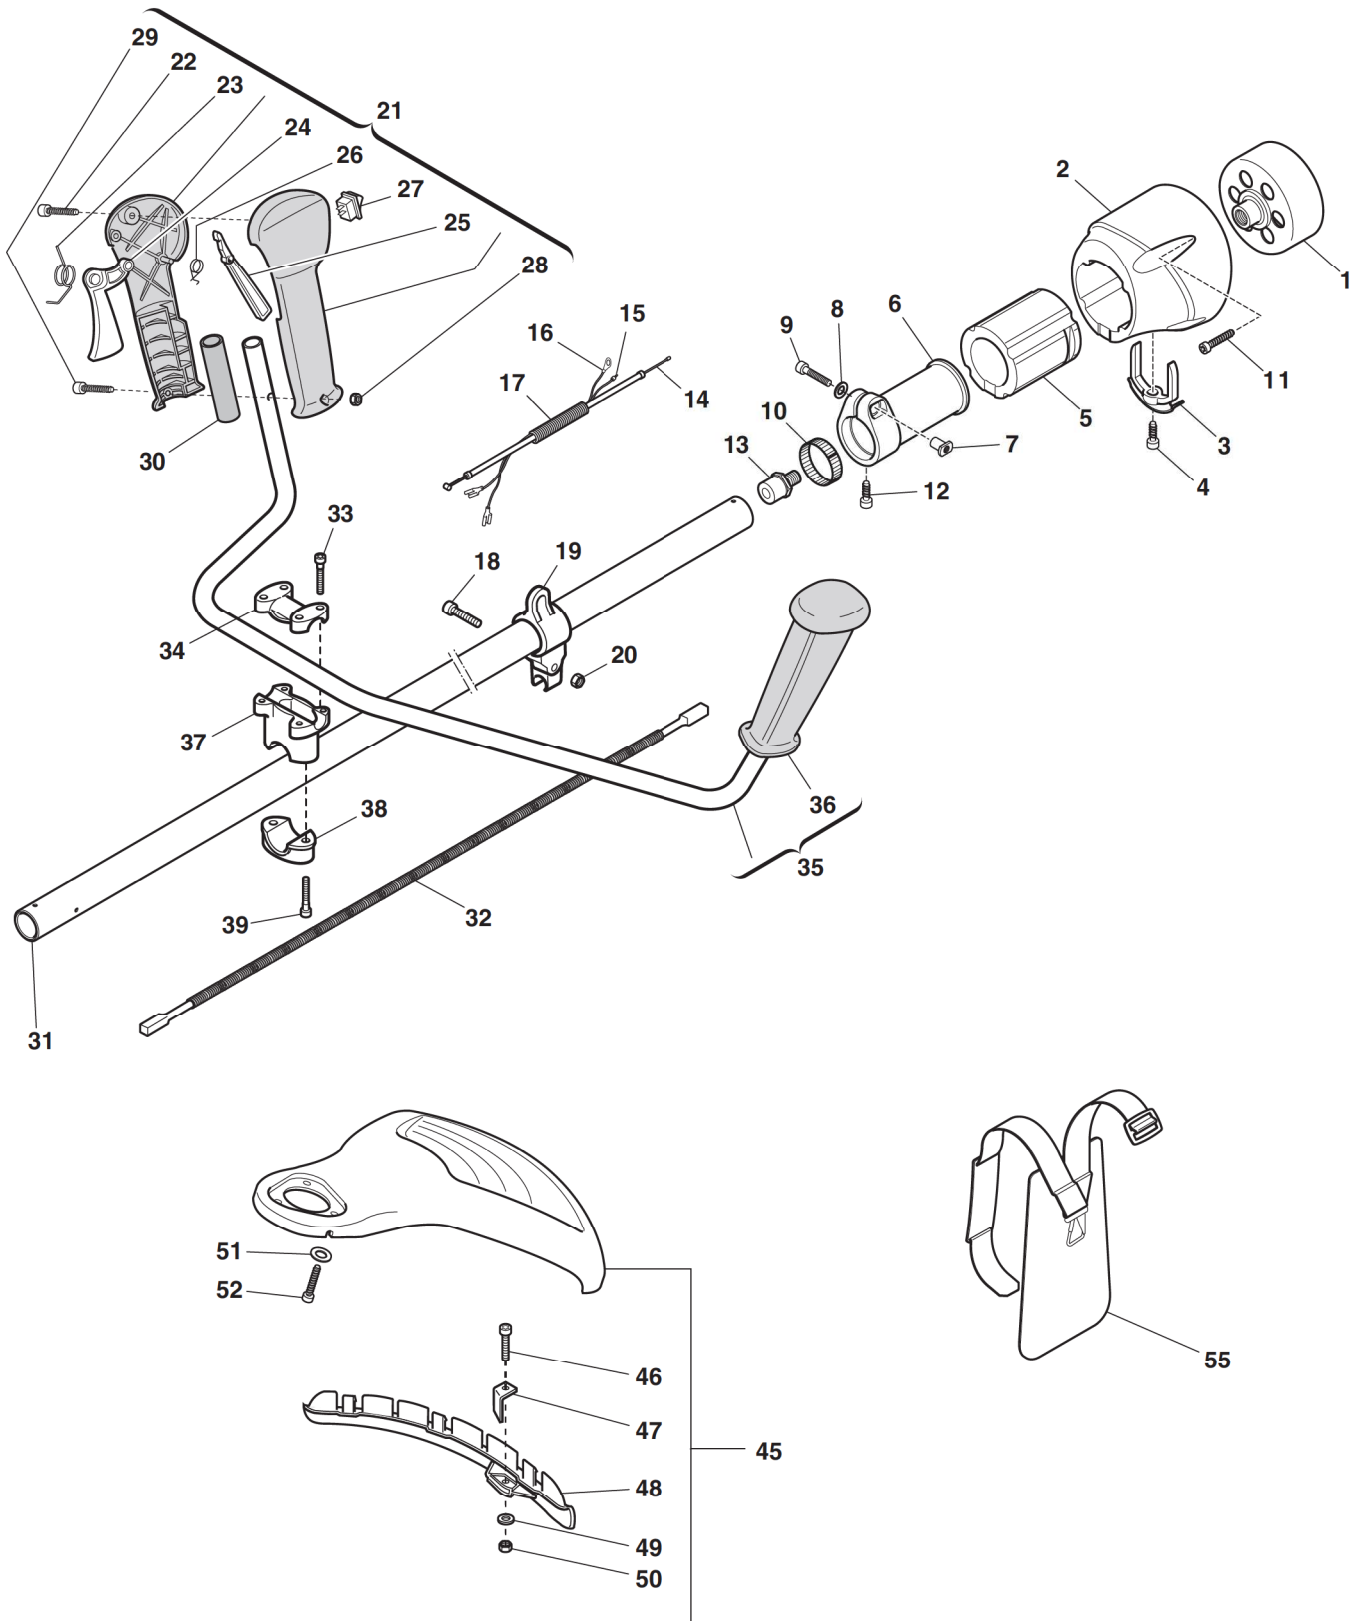

STAR

28T 28TJ 28 28J 28D 28DJ

2008
233d.0
1 / 2

POS.	CODE	Q.TY	DESCRIZIONE	DESCRIPTION	DESCRIPTION	BESCHREIBUNG	REMARKS
1	83050004/0	1	ASS. CAMPANA FRIZIONE	DRUM ASS'Y, CLUTCH	CLOCHE EMBRAYAGE	SET KUPPLUNGSGLOCKE	
2	23782005/0	1	ASS.SUPPORTO TRASM.	SUPPORT TRASM.ASSY	ENS.SUPPORT TRANSM.	GETRIEBEPLATTFORM