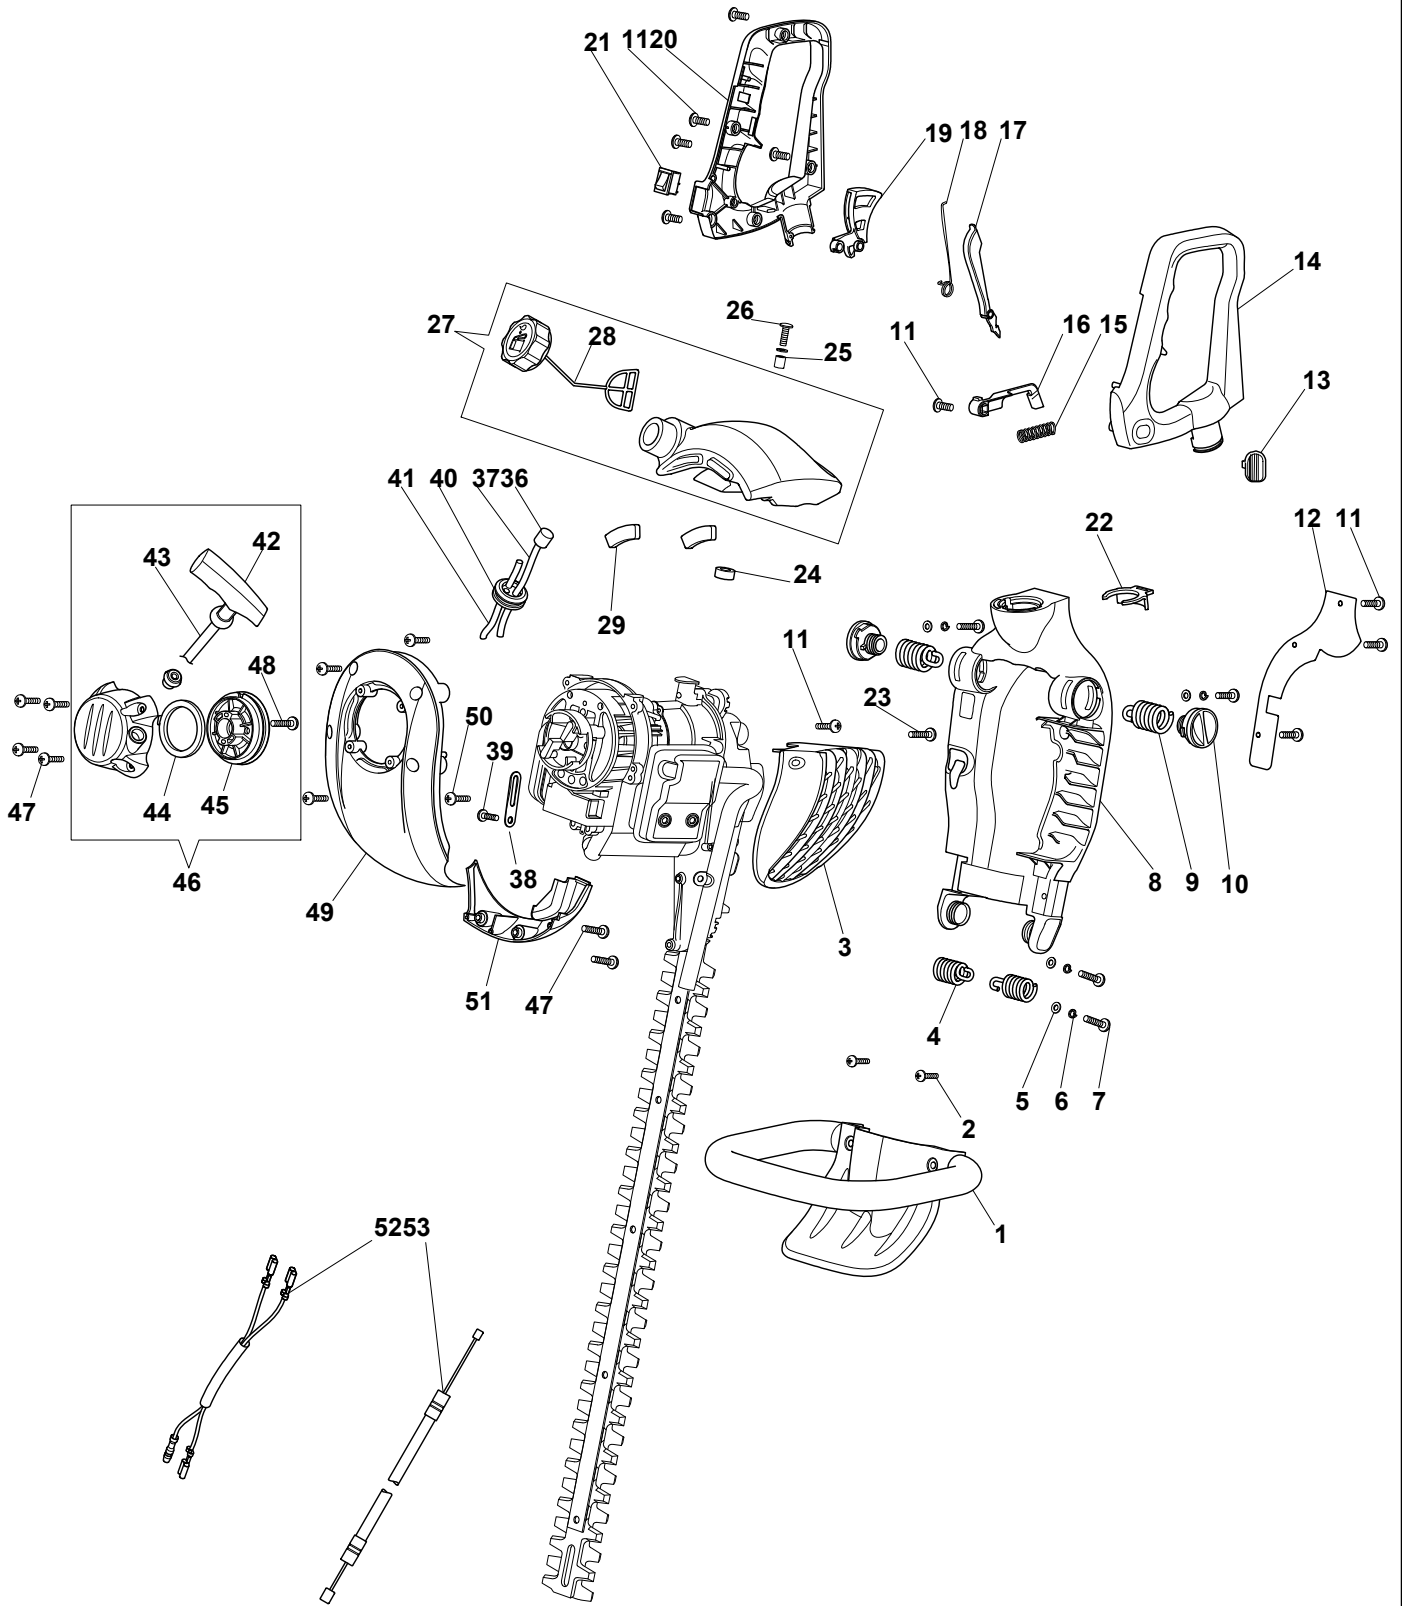

XHJ 550 - Model Year 2012

Handle-transmission

Pos.	Part no.	Q.ty	Description	Remarks
1	123300014/0	1	Fore Handle	
2	123878119/0	2	Screw	
3	123600085/0	1	Muffler Protection	
4	123430606/0	2	Spring	
5	123657022/0	5	Washer	
6	123657017/0	4	Grower	
7	123878120/0	4	Screw	
8	123784008/0	1	Case	
9	123430607/0	2	Spring	
10	123790023/0	2	Cap	
11	123878121/0	10	Screw	
12	123109588/0	1	Cover	
13	123593509/0	1	Knob	
14	123700065/0	1	Left Handgrip	
15	123430608/0	1	Spring	
16	123315099/0	1	Lever	
17	123315100/0	1	Safety Lever	
18	123430609/0	1	Spring	
19	123315101/0	1	Throttle Lever	
20	123700066/0	1	Right Handgrip	
21	123303007/0	1	Screw	
22	123202008/0	1	Retainer	
23	123878115/0	2	Screw	
24	123657023/0	1	Grommet	
25	123044223/0	1	Bush	
26	123878124/0	1	Screw	
27	123733006/0	1	Fuel Tank	
28	183790009/0	1	Cap Ass'Y, Fuel Tank	
29	123275031/0	2	Grommet	
36	183520009/0	1	Intake Filter	
37	123867028/0	1	Tube	
38	1232940080	1	Plate	
39	123878122/0	1	Screw	
40	123275032/0	1	Grommet	
41	123867029/0	1	Tube	
42	123300015/0	1	Starter Handle	
43	123234007/0	1	Starter Cord	
44	123430610/0	1	Starter Spring	
45	123604013/0	1	Starter Pulley	
46	123878123/0	6	Screw	
46	183058040/0	1	Starter Ass.Y	
49	123106038/0	1	Red Cylinder Cover	
50	123878125/0	4	Screw	
51	123106040/0	1	Red Cylinder Cover	
52	183065030/0	1	Spark Plug Cable	
53	123066024/0	1	Wire Ass.Y