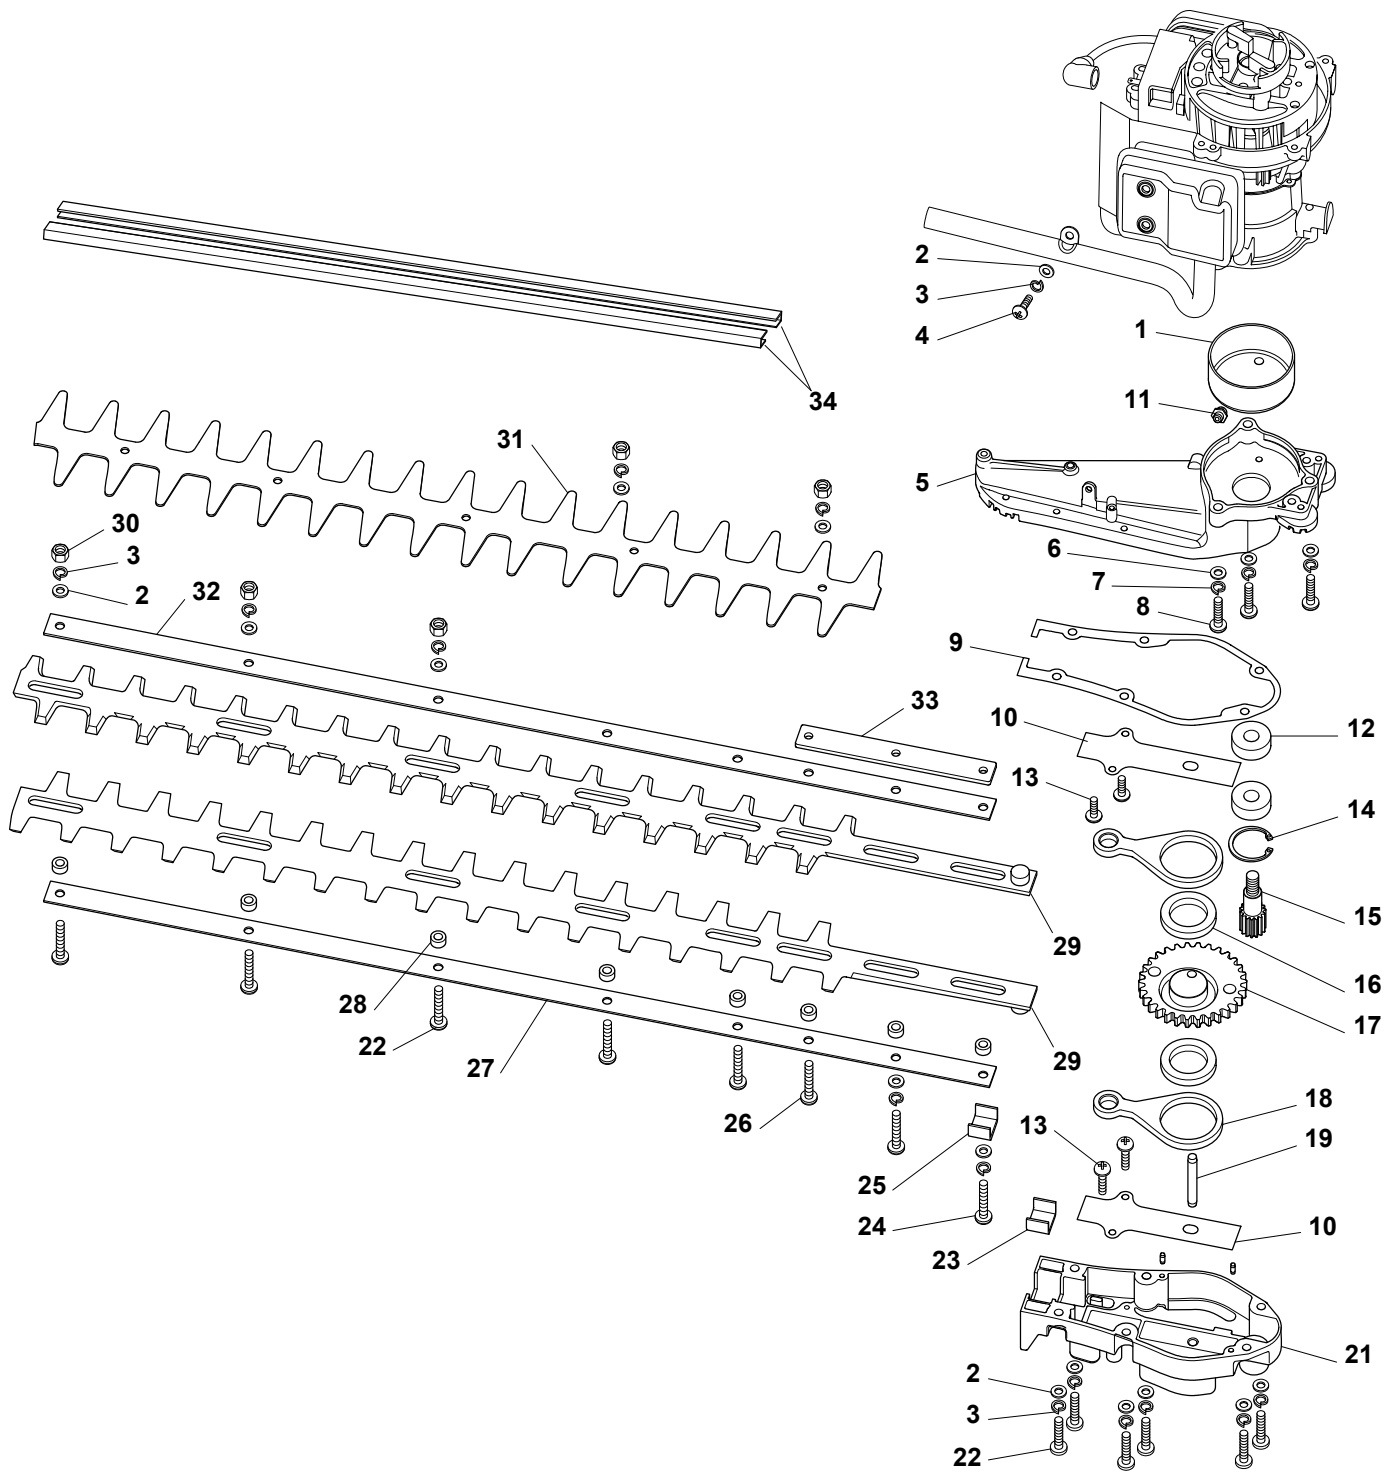

XHJ 550 - Model Year 2012

Cutting unit

Pos.	Part no.	Q.ty	Description	Remarks
1	123050010/0	1	Clutch Drum	
2	123657013/0	15	Washer	
3	123657017/0	15	Grower	
4	123878115/0	2	Screw	
5	123685022/0	1	Upper Case	
6	123657018/0	3	Washer	
7	123657021/0	3	Grower	
8	123878116/0	3	Screw	
9	123280082/0	1	Crankcase Gasket	
10	123208418/0	2	Spacer	
11	112379520/0	1	Grease Dispenser	
12	114215222/0	2	Bearing	
13	123878117/0	4	Screw	
14	112610003/0	1	Snap Ring	
15	123570052/0	1	Pinion	
16	114215223/0	2	Bearing	
17	123664000/0	1	Sprocket	
18	123041502/0	2	Connecting Rod	
19	123753003/0	1	Pin	
21	123685023/0	1	Lower Case	
22	123878081/0	11	Screw	
23	123280083/0	1	Shoe	
24	123878118/0	2	Screw	
25	123208419/0	1	Plate	
26	123878113/0	1	Screw	
27	123294006/0	1	Blade Holder	
28	123044222/0	8	Bush	
29	123305004/0	2	Blade	
30	123120014/0	6	Nut	
31	123600081/0	1	Blade Guard	
32	123294007/0	1	Blade Holder	
33	123208420/0	1	Bracket	
34	123085002/0	2	Blade Cover	