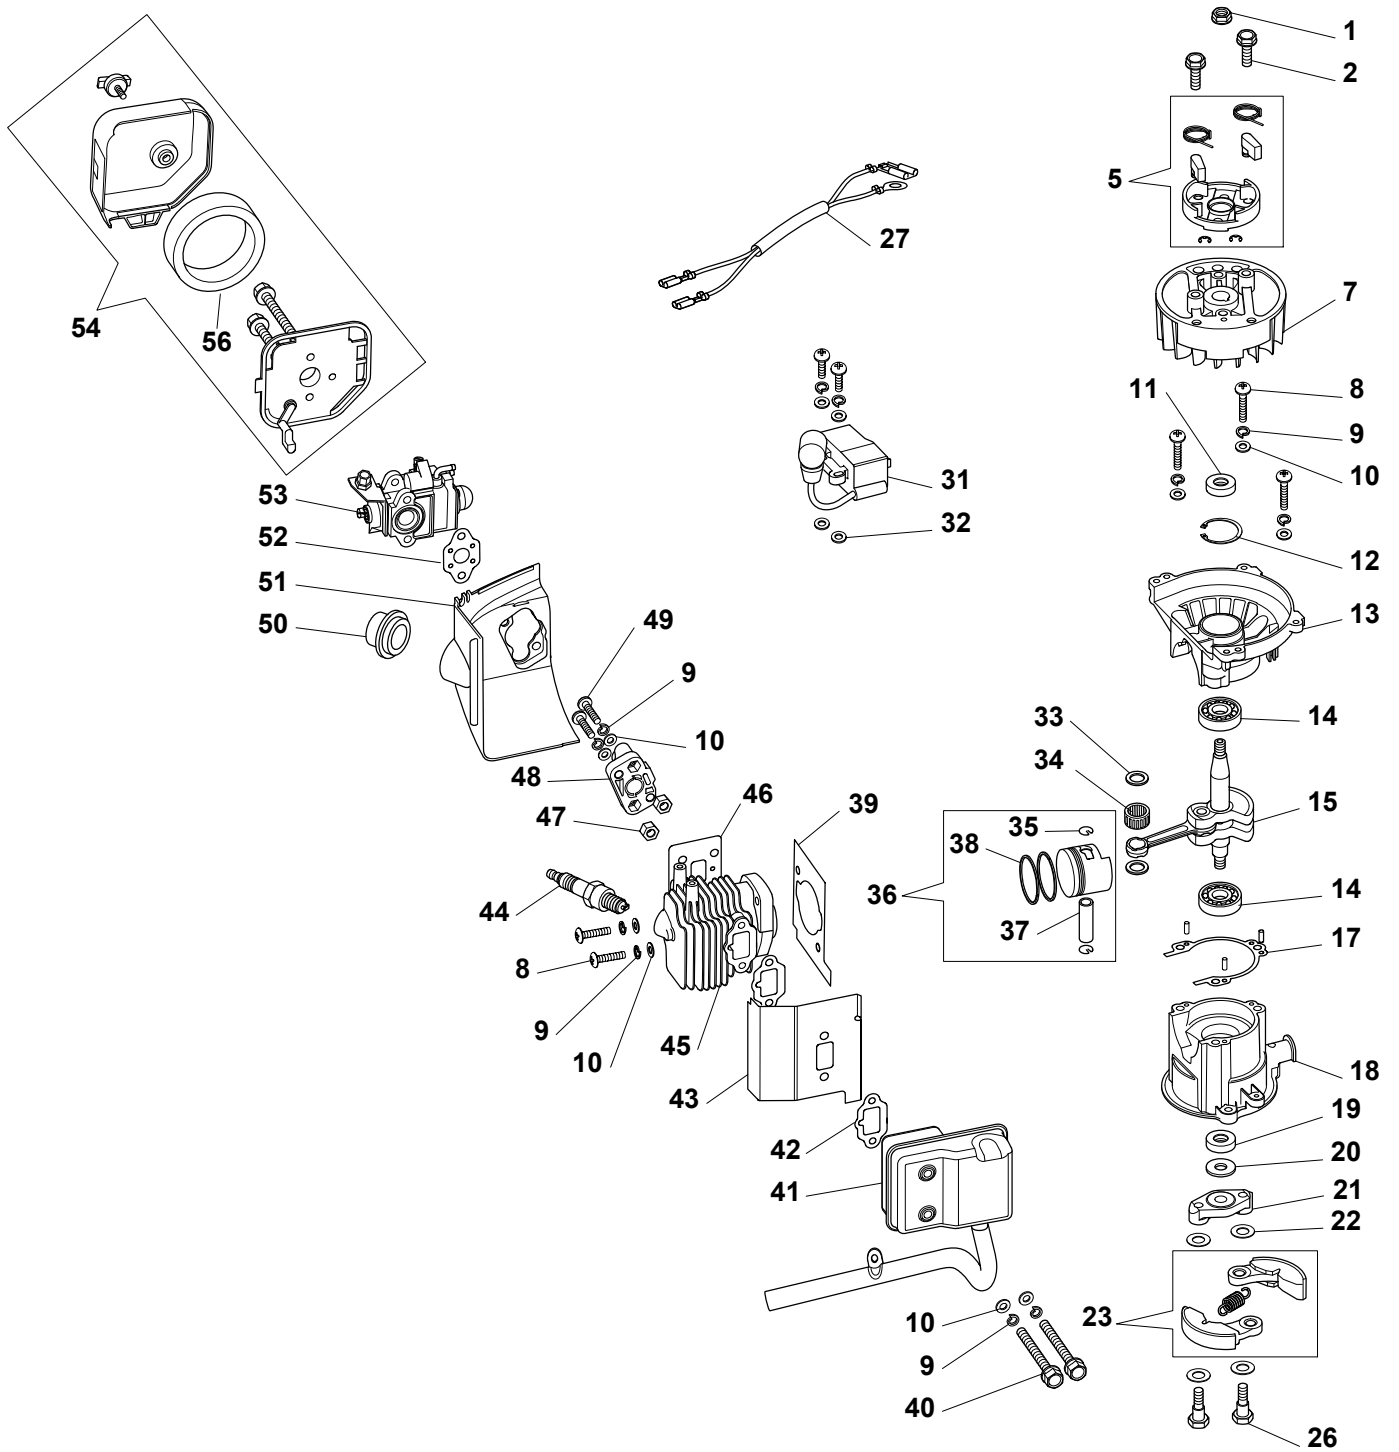

XHJ 550 - Model Year 2012

Engine

Pos.	Part no.	Q.ty	Description	Remarks
1	123120012/0	1	Screw	
2	123878109/0	2	Screw	
5	183082003/0	2	Starter Cup Ass.Y	
7	123880014/0	1	Flywheel	
8	123878110/0	5	Screw	
9	123657017/0	9	Grower	
10	123657013/0	9	Washer	
11	119035164/0	1	Seal Ring	
12	112610002/0	1	Ring	
13	123685020/0	1	Crank Case	
14	114215221/0	2	Bearing	
15	123020033/0	1	Crankshaft	
17	123280077/0	1	Crankcase Gasket	
18	123685021/0	1	Crank Case	
19	119035165/0	1	Seal Ring	
20	123657019/0	1	Washer	
21	123445268/0	1	Clutch-Mass Guide Plate	
22	123657020/0	2	Washer	
23	183215010/0	1	Clutch Ass.Y	
26	123878111/0	2	Screw	
27	123065045/0	1	Spark Plug Cable	
31	123044016/0	1	Ignition Ass'Y	
32	123160063/0	2	Washer	
33	123652505/0	2	Washer	
34	123235008/0	1	Needle Bearing	
36	183590007/0	2	Piston Assy	
38	123204016/0	2	Piston Ring	
39	123280078/0	1	Cylinder Gasket	
40	123878112/0	2	Screw	
41	183740020/0	1	Muffler	
42	123280079/0	2	Gasket	
43	123600078/0	1	Guard	
44	3210024	1	Spark Plug	
45	123071023/0	1	Cylinder	
46	123280080/0	1	Gasket	
47	123120013/0	2	Nut	
48	123073518/0	1	Intake Manifold	
49	123878113/0	2	Screw	
50	123600079/0	1	Grommet	
51	123600080/0	1	Cylinder Cover	
52	123280081/0	1	Carburetor Gasket	
53	123054036/0	1	Carburettor	
54	123040005/0	1	Air Filter Ass' Y	
56	123220011/0	1	Air Filter