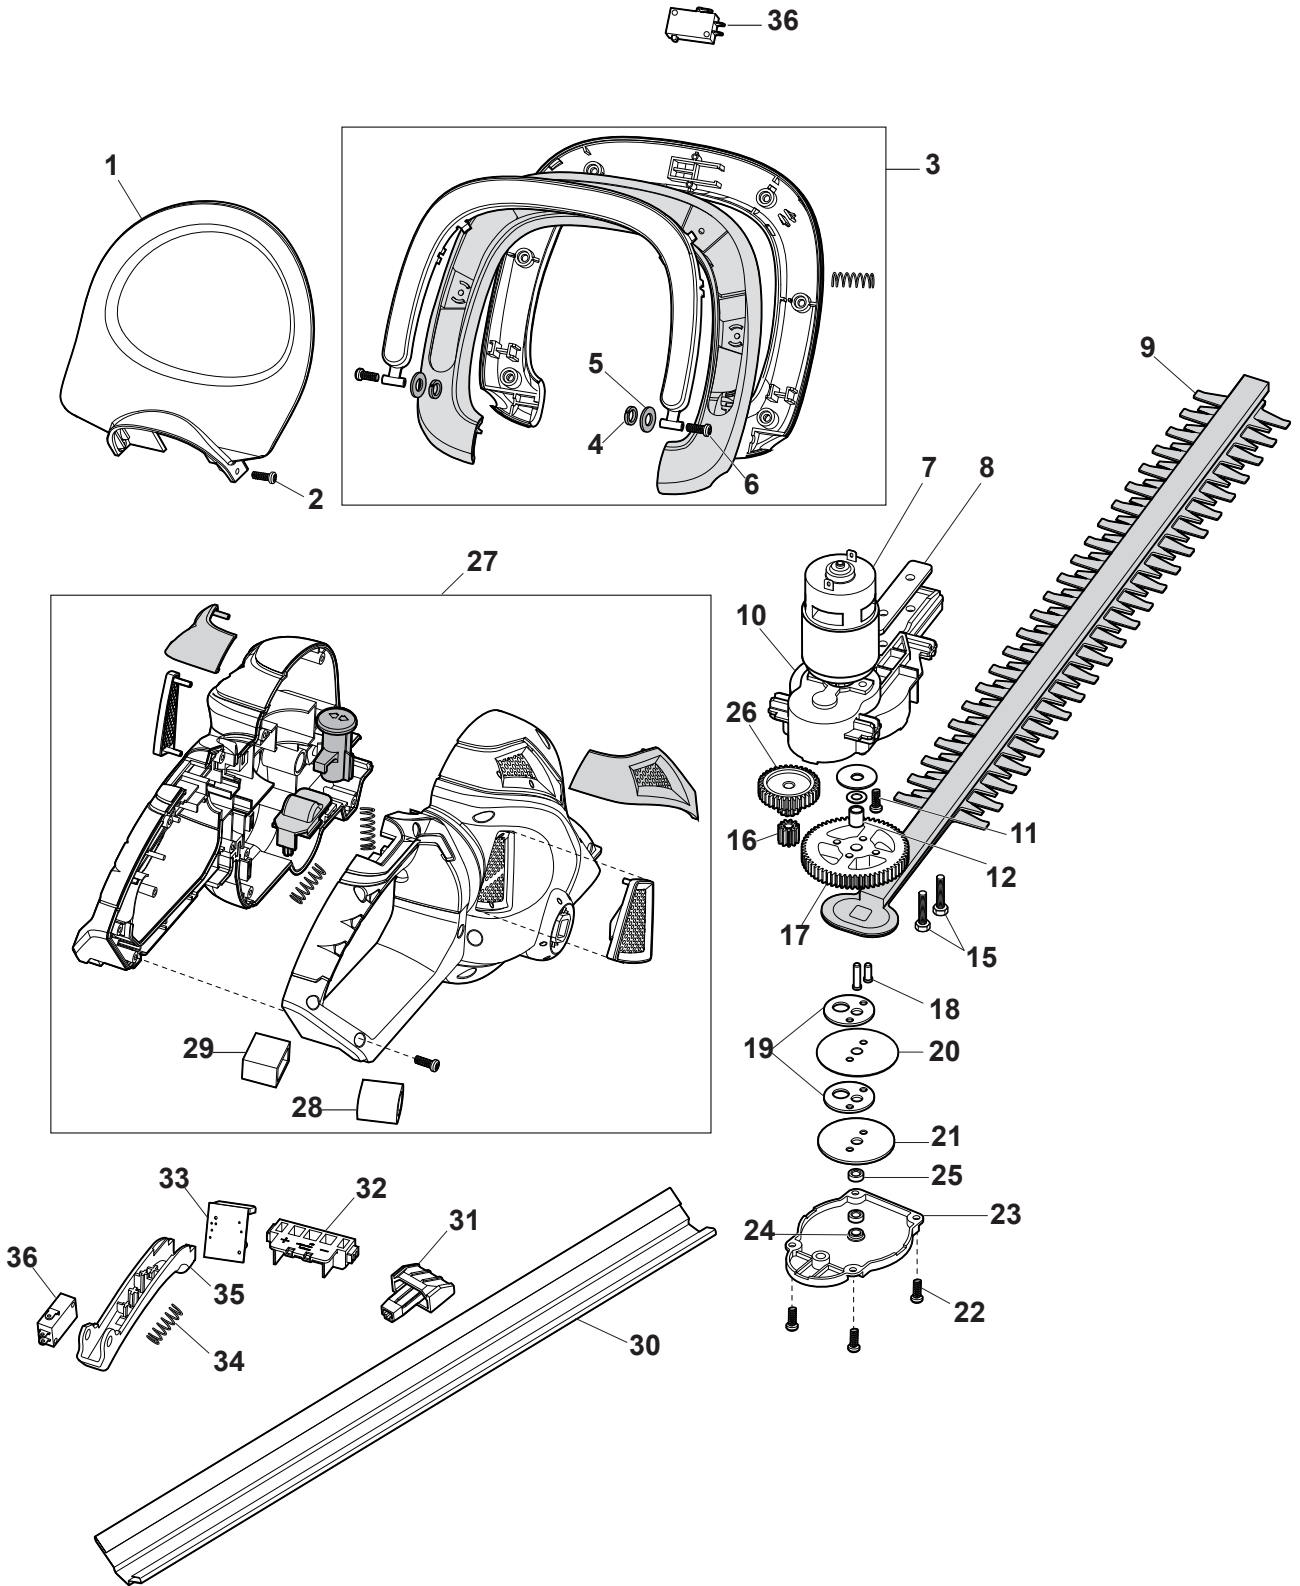

Utgåva Issue 41 - 2014		Hedge Trimmer Battery		Hedge Trimmer Battery	
Pos. Fig.	Antal Quantity	Art nr Part No	Benämning	Description	Anmärkning Notes
1	1	118803354/0	Skydd	Protection	
2	2	112727810/0	Skruv	Screw	
3	1	118803388/0	Handtag kpl	Handgrip	
4	2	118803226/0	Bricka	Washer	
5	2	118803225/0	Bricka	Washer	
6	2	112728525/0	Skruv	Screw	
7	1	118803333/0	Motor	Engine	
8	1	118803281/0	Fäste	Clamp	
9	1	118803391/0	Kniv Kpl	Blade Assy	
10	1	118803317/0	Gear Box	Gear Box	
11	2	118803244/0	Skruv	Screw	
12	1	118803257/0	Bussning	Bushing	
15	2	112789100/0	Skruv	Screw	
16	1	118803296/0	Drev	Pinion	
17	1	118803292/0	Gear	Gear	
18	2	118803251/0	Pin	Pin	
19	2	118803358/0	Fäste	Link Block	
20	1	118803278/0	Plåt	Plate	
21	1	118803280/0	Tätning	Pad	
22	4	6981433	Skruv	Screw	
23	1	118803364/0	Växellådsåpa	Gear Cover	
24	1	118803295/0	Distans	Shaft Sleeve	
25	1	118803253/0	Distans	Shaft Sleeve	
26	1	118803402/0	Gear	Gear	
27	1	118803385/0	Hus	Housing	
28	1	118803346/0	Magnet Ring	Magnet Ring	
29	1	118803345/0	Magnet Ring	Magnet Ring	
30	1	118803439/0	Svärdsåpa	Blade Cover	
31	1	118803413/0	Lock	Cap	
32	1	118803304/0	Batterispärr	Battery latch	
33	1	118803469/0	PCB components	PCB components	
34	1	118803228/0	Fjäder	Spring	
35	1	118803428/0	Spak	Trigger	
36	2	118803472/0	Mikrobrytare	Microswitch