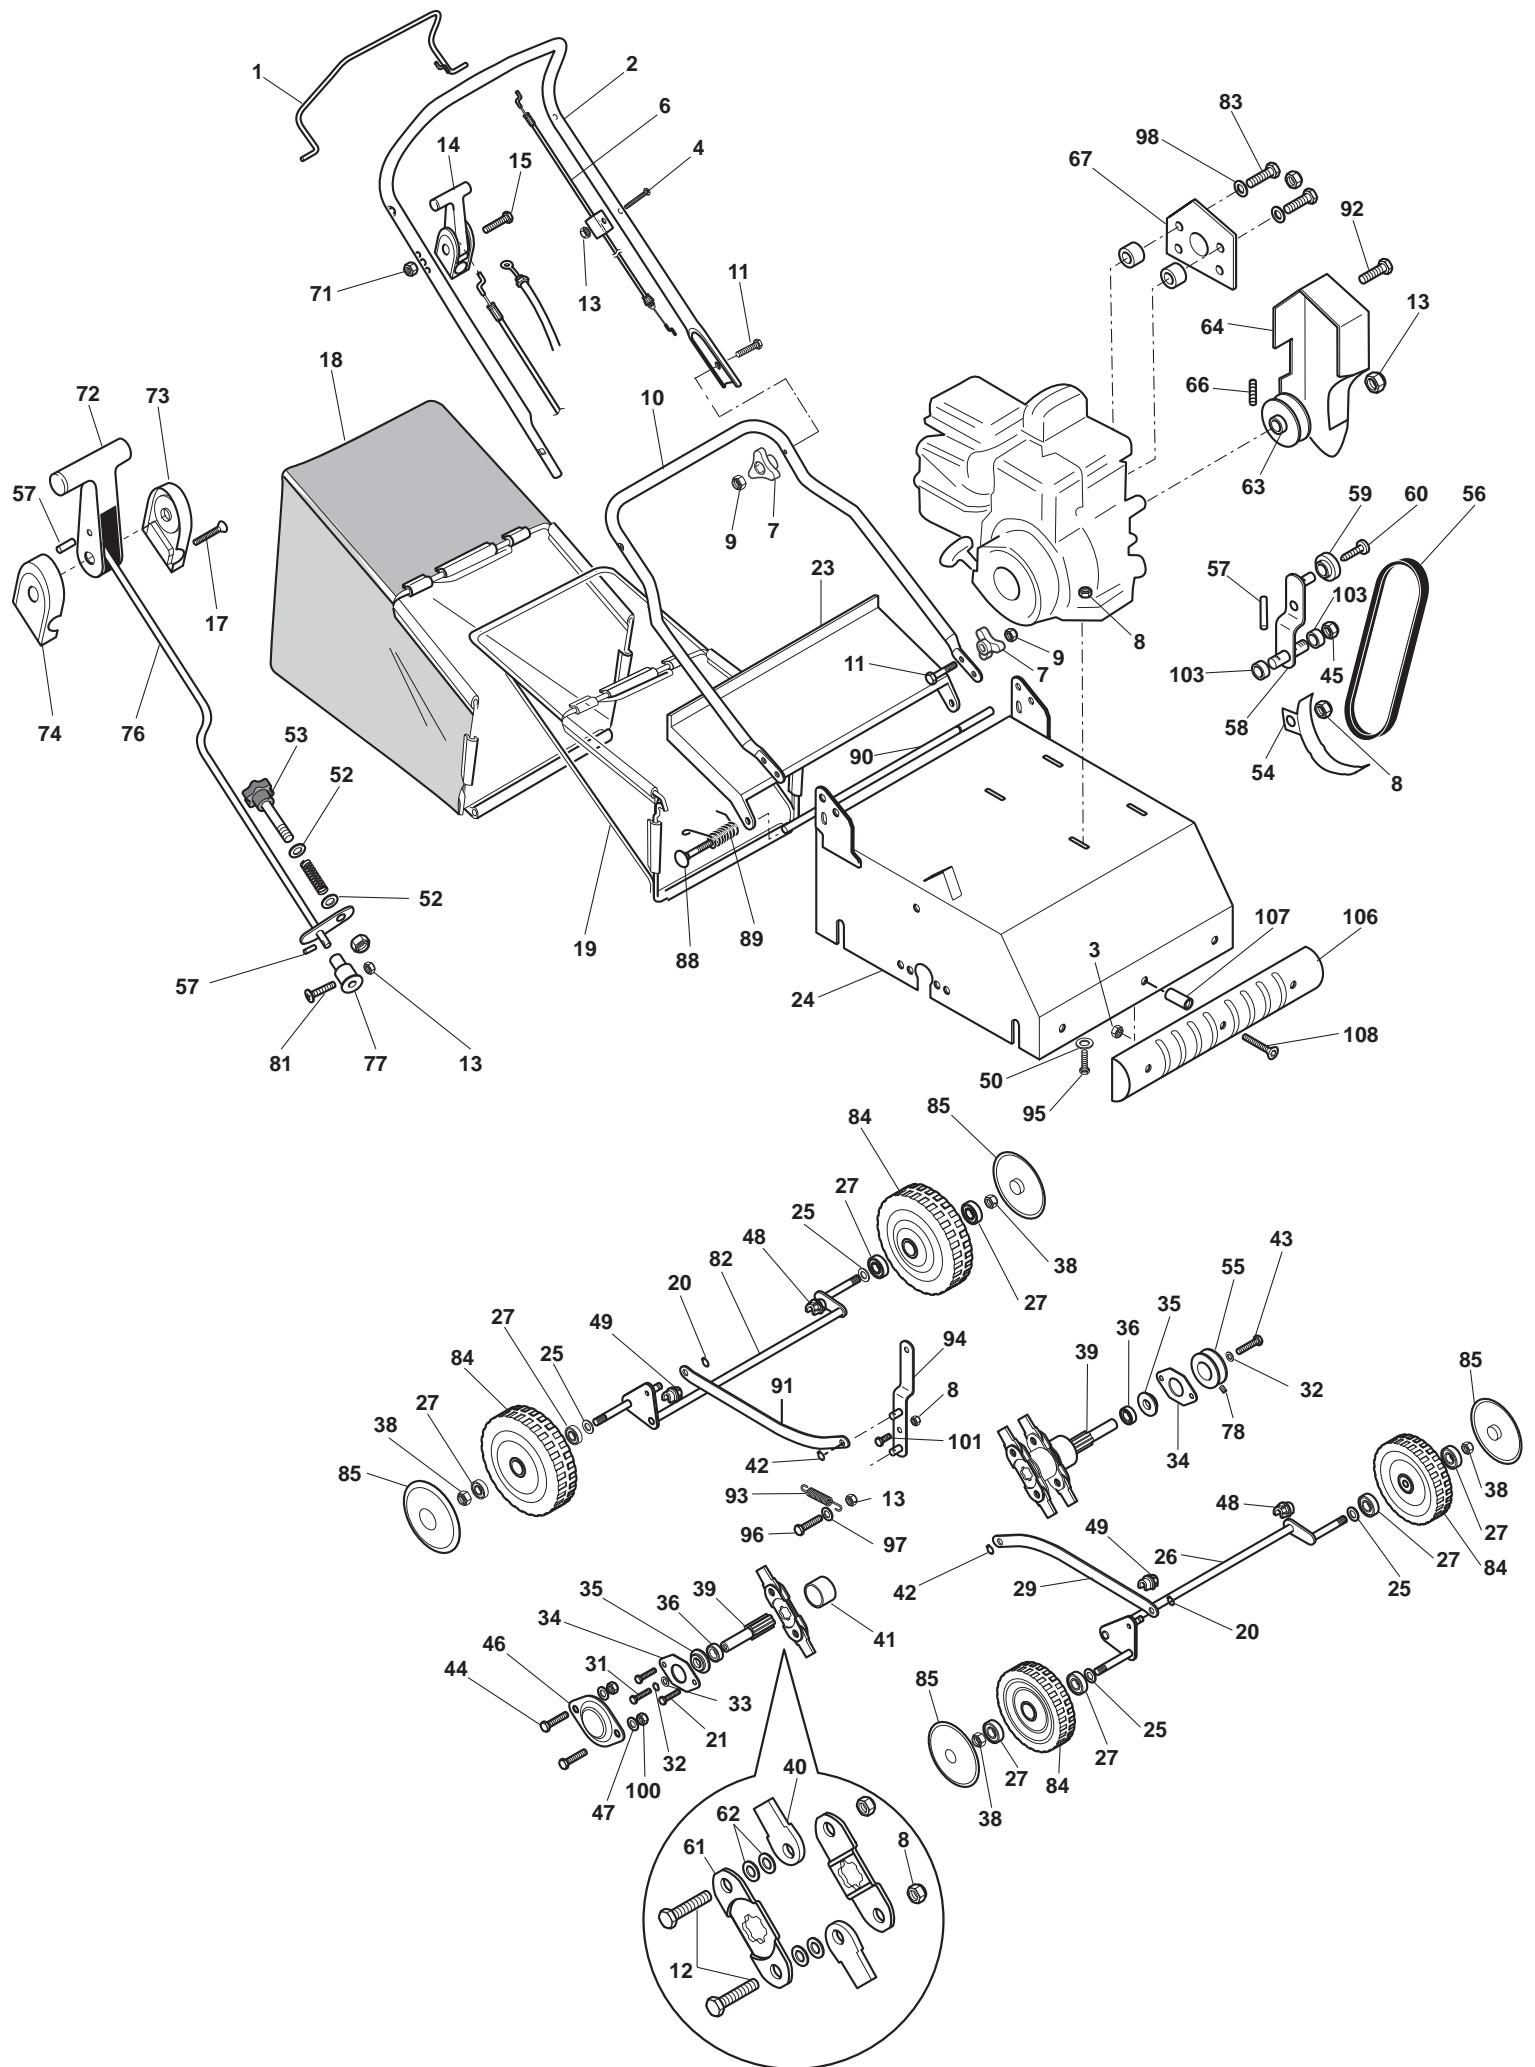

POS	PART. NO	Q.ty	DESCRIPTION	DESCRIZIONE	DESCRIPTION	BESCHREIBUNG	REMARKS
1	118801533/0	1	Lever clutch	Barra	Poignée d'embrayage	Kupplungsgriff	
2	118801534/0	1	Handlebar	Manico	Guidon	Lenker	
3	112154330/0	3	Nut	Dado	Ecrou	Mutter	
4	112689515/0	1	Screw	Vite	Vis	Schraube	
6	118801535/0	1	Clutch control	Cavo semovenza	Timonerie d'embrayage	Gestange	
7	112293200/0	4	Nut	Dado	Ecrou	Mutter	
8	112154210/0	41	Nut	Dado	Ecrou	Mutter	
9	122399900/0	4	Nut	Dado	Ecrou	Mutter	
10	118801536/0	1	Handlebar	Manico	Guidon inférieur	Lenker	
11	112819110/0	4	Screw	Vite	Vis	Schraube	
12	112793301/0	32	Screw	Vite	Vis	Schraube	
13	112154510/0	6	Nut	Dado	Ecrou	Mutter	
14	118801537/0	1	Throttle control	Acceleratore	Commande d'accélération	Gashebelgestange	
15	112689500/0	1	Bolt	Vite	Boulon	Schraube	
17	2123210	4	Screw	Vite	Vis	Schraube	
18	118801538/0	1	Bag	Tela cesto	Sac	Sack	
19	118801539/0	1	Sack frame	Telaio cesto	Armature	Armatur	
20	112604898/0	2	Clip	Riteano	Clips	Clips	
21	112793102/0	4	Screw	Vite	Vis	Schraube	
23	118801540/0	1	Deflector	Parasassi	Volet arrière	Abienkblech	
24	118801541/0	1	Carter	Scocca	Châssis	Carter	
25	112530150/0	8	Washer	Rondella	Rondelle	Scheibe	
26	118801542/0	1	Axle	Astina	Essieu avant	Achse	
27	122122200/0	8	Bearing	Cuscinetto	Coussinet	Weileniager	
29	118801543/0	1	Bar	Barra	Tringle	Stange	
31	112794110/0	1	Screw	Vite	Vis	Schraube	
32	112540070/0	2	Washer	Rondella	Rondelle éventail	Scheibe	
33	112521360/0	1	Washer	Rondella	Rondelle	Scheibe	
34	118801544/0	2	Plate	Piastrina	Bride	Plaquette	
35	118801602/0	2	Disc	Coperchio	Coquille	Flansch	
36	118800369/0	2	Bearing	Cuscinetto	Roulement	Lager	
38	112154210/0	4	Nut	Dado	Ecrou	Mutter	
39	118801545/0	2	Shaft	Assale	Arbre	Welle	
40	118801546/0	32	Blade	Zappetta	Couteau	Messer	
41	118801547/0	17	Spacer	Distartziaie	Entretoise	Abstandsstück	
42	112604898/0	2	Clip	Ritegno	Clips	Clips	
43	112794400/0	1	Screw	Vite	Vis	Schraube	
44	112789000/0	2	Screw	Vite	Vis	Schraube	
45	112156602/0	1	Nut	Dado	Ecrou	Mutter	
46	118801548/0	2	Cover	Coperchio	Cache-palier	Haube	
47	112523020/0	2	Washer	Rondella	Rondelle	Scheibe	
48	118801549/0	2	Spacer	Cuscinetto	Palier	Anstandhåle	
49	118801550/0	2	Spacer	Cuscinetto	Palier	Anstandhåle	
50	112523060/0	13	Washer	Rondella	Rondelle	Scheibe	
52	112521360/0	3	Washer	Rondella	Rondelle	Scheibe	
53	118801551/0	1	Knob-height	Pomoio	Poignée	Anschlag	
54	118801552/0	1	Vee belt guide	Guida cinghia	Guide courroie	Riemenführung	
55	118801553/0	1	Pulley	Puleggia	Poulie réceptrice	Treibrad	
56	118801554/0	1	Belt	Cinghia	Courroie	Riemen	
57	112645710/0	2	Pin	Spina	Goupille	Spiint	
58	118801555/0	1	Arm	Leva	Bras dé galet	Vorrichtung	
59	118801556/0	1	Tensioner whêel	Puleggia	Galet	Riemenspannrolle	
60	112794110/0	1	Screw	Vite	Vis	Schraube	
61	118801603/0	32	Plate	Piastrina	Bride	Plaquette	
62	112521350/0	64	Washer	Rondella	Rondelle	Scheibe	
63	118801557/0	1	Pulley	Puleggia	Poulie motrice	Treibrad	
64	118801558/0	1	Cover	Coperchio	Capot courroie	Riemenhaube	
66	112716100/0	1	Screw	Vite	Vis	Schraube	
67	118801559/0	1	Support	Supporto	Platine	Trager