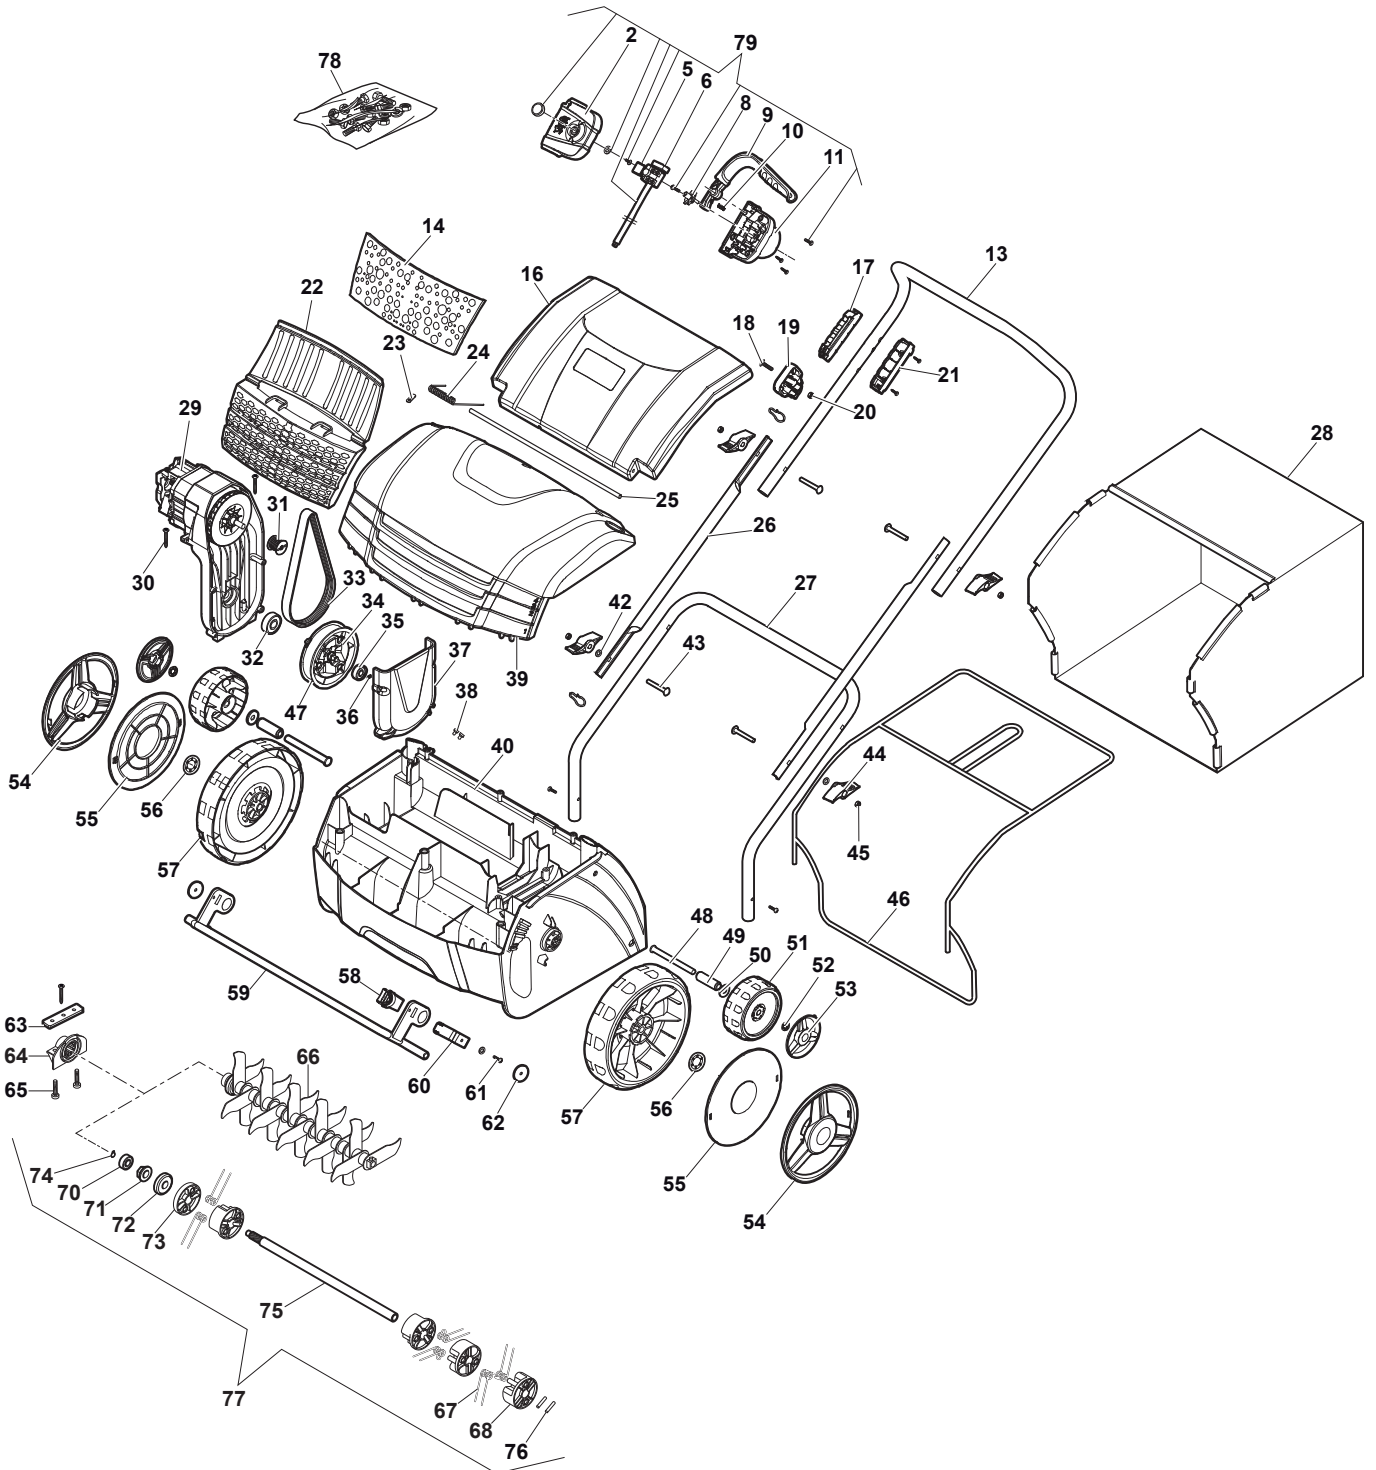

Reservdelskatalog Parts Catalogue

SV 213 E

290002132/14 - Season 2014

- Use GLOBAL GARDEN PRODUCT Genuine Spare Parts specified in the parts list for repair and/or replacement.
 - The contents described in the parts list may change due to improvement.
 - The drawings of the spare parts are only indicative and might not represent the part in question exactly.
 - The indications "right" - "left" - "front" - "rear" refer to the position of the operator when using the machine.
- When placing orders of parts for repair and/or replacement, make sure that the illustrated parts list is the one applying to the machine's year of manufacture, as shown on the identification plate attached to the machine.

Utgåva Issue 12 - 2017		Scarifier			
Pos. Fig.	Antal Q.ty	Art nr Part No	Benämning	Description	Anmärkning Notes
57	2	118802666/0	Framhjul	Front Wheel	
58	1	118802922/0	Adjust. Handle	Adjust. Handle	
59	1	118802696/0	Front Wheel Axle	Front Wheel Axle	
60	1	118802717/0	Height Adjust Lever	Lever, Height Adjustment	
61	3	112726388/0	Skruv	Screw	
62	2	118801500/0	Bricka	Washer	
63	1	118802718/0	Fixing Plate	Fixing Plate	
64	1	118802665/0	Bearing	Bearing	
65	2	112689515/0	Skruv	Screw	
66	1	118802309/0	Kniv	Blade	
67	18	118802646/0	Fjäder	Spring	
68	9	118802680/0	Fixation Block	Fixation Block	
70	1	118802906/0	Bearing	Bearing	
71	1	118802904/0	Mutter	Nut	
72	1	118802694/0	Bricka	Washer	
73	1	118802675/0	Lock	Cover	
74	1	112000957/0	Lasring	Benzing Ring	
75	1	118802720/0	Axel	Axle	
76	2	112645706/0	Spännstift	Elastic Pin	
77	1	118810266/0	Mossrivaraxel Kpl	Rotor Scarifier Assy	
78	1	118810268/0	Skruvsats	Screws Pocket	
79	1	118804674/0	Manöverdosa, Kpl	Dead Hand Switch Assy	