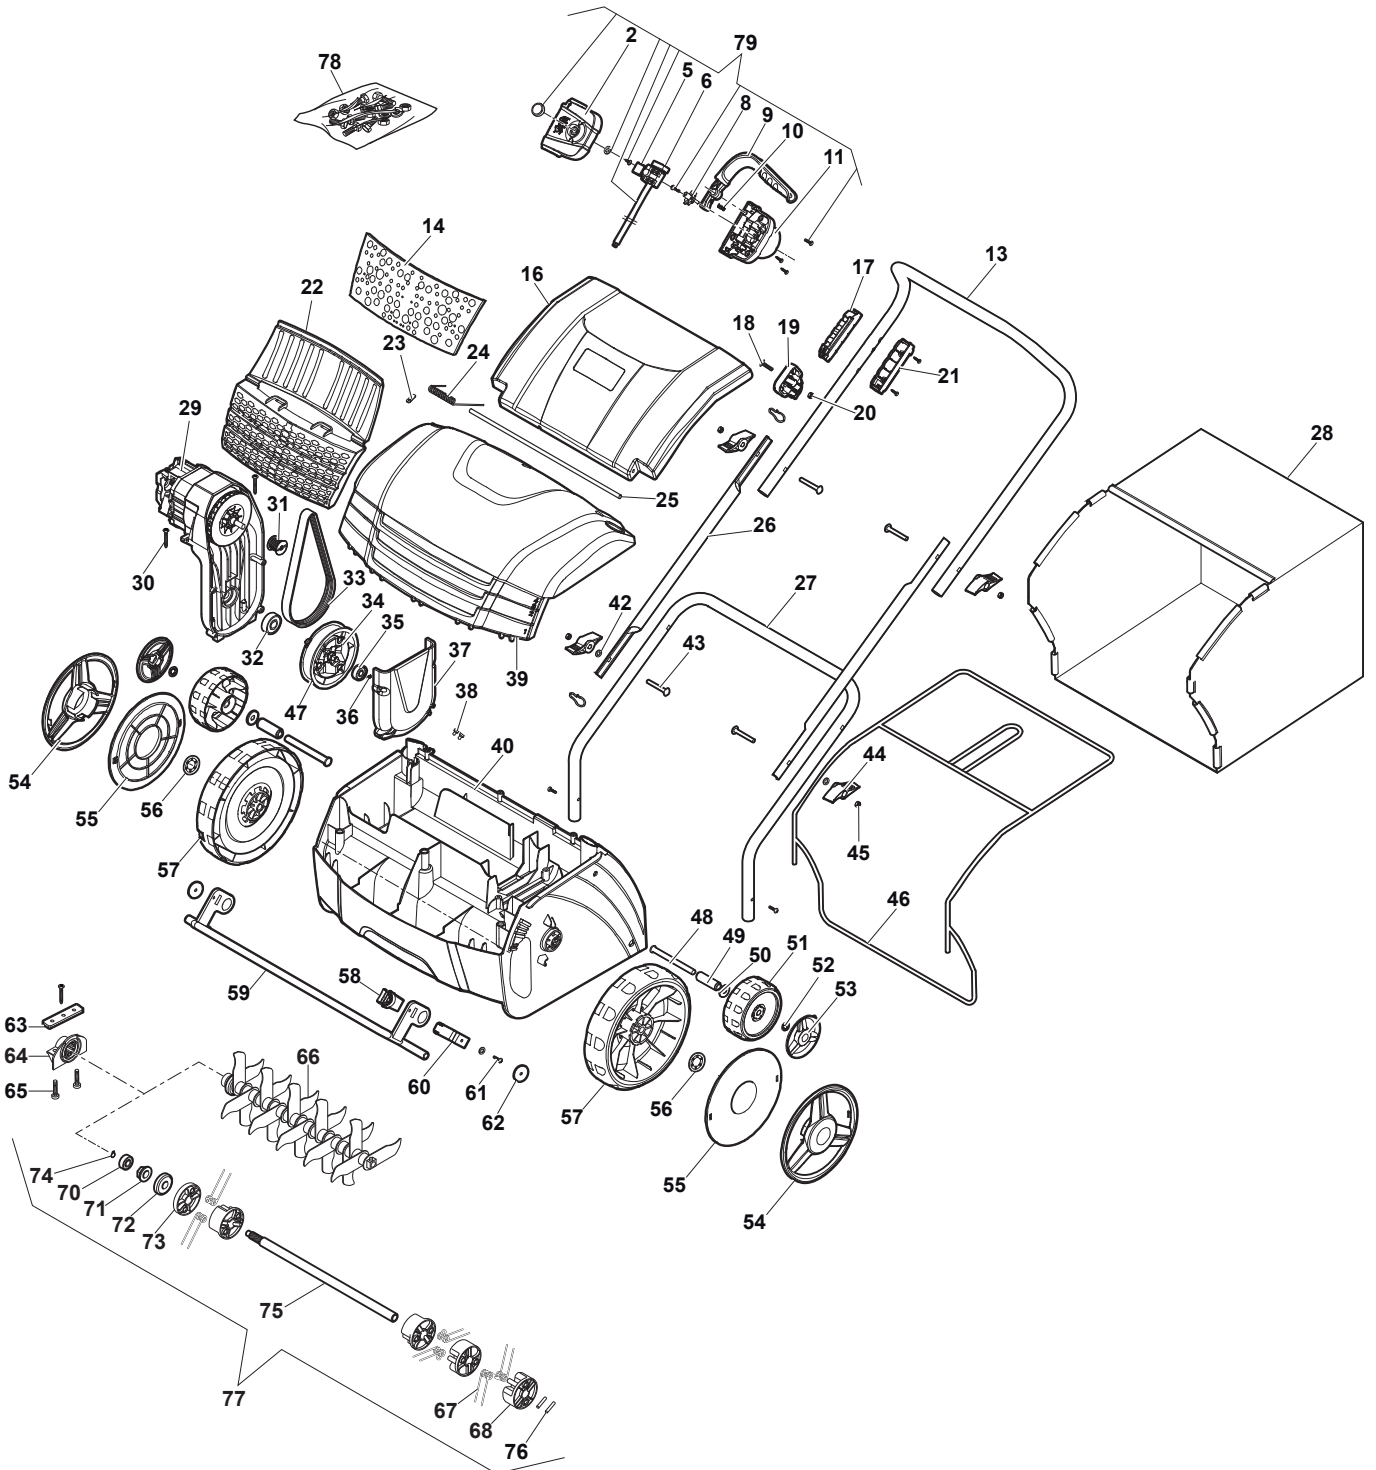

Utgåva Issue 12 - 2017		Scarifier			
Pos. Fig.	Antal Q.ty	Art nr Part No	Benämning	Description	Anmärkning Notes
2	1	118810089/0	Brytarebox	Switchbox Upper	
5	1	118810062/0	Brytare	Switch	
6	1	118810065/0	Capacitance	Capacitor	
8	1	118810061/0	Harnalssprint	Pin	
9	1	118802918/0	Trigger	Trigger	
10	1	118810080/0	Fjäder	Spring	
11	1	118810090/0	Brytarebox	Switchbox Lower	
13	1	118802711/0	Handtag, Övre	Upper Handle	
14	1	118802690/0	Filter	Filter	
16	1	118802939/0	Stone-Guard, Grey	Stone-Guard, Grey	
17	1	118810087/0	Fixeringsplatta	Upper Fixation Plate	
18	1	112735654/0	Skruv	Screw	
19	1	118810083/0	Krok	Hook	
20	1	112154330/0	Mutter	Nut	
21	1	118810086/0	Fixeringsplatta	Down Fixation Plate	
22	1	118802938/0	Cover, Grey	Cover, Grey	
23	1	118810072/0	Bricka	Washer	
24	1	118802644/0	Fjäder	Spring	
25	1	118802703/0	Stift	Pin	
26	2	118802710/0	Handle Middle Part	Handle Middle Part	
27	1	118802915/0	Styre-Underdel	Handle, Middle Part Silver	
28	1	118802902/0	Grass-Box	Grass-Box	
29	1	118802682/0	Elmotor	Electric Motor 1300W	
30	3	118810099/0	Skruv	Screw	
31	1	118802712/0	Remskiva	Motor Pulley	
32	1	119216035/0	Lager	Bearing	
33	1	118802681/0	Drivrem	Belt	
34	1	118802685/0	Pulley	Pulley	
35	1	3112230	Kullager	Ball Bearing	
36	1	3353020	Seegerring	Seeger Ring	
37	1	118802671/0	Engine Cover	Engine Cover	
38	2	118801615/0	Kabelanslutning	Wire Connector	
39	1	118802933/0	Cover, Yellow	Cover, Yellow	
40	1	118802931/0	Chassis	Chassis	
42	4	2312150	Bricka	Washer	
43	4	112689500/0	Skruv	Screw	
44	4	118802953/0	Handtag	Knob	
45	4	112292100/0	Mutter	Nut	
46	1	118802704/0	Stiffening	Stiffening	
47	1	118802705/0	Pully Insert	Pully Insert	
48	2	118802695/0	Hjulaxel-Bakre	Rear Axle	
49	2	118802713/0	Hylsa	Sleeve	
50	2	122671651/0	Bricka	Washer	
51	2	118802668/0	Bakhjul Kpl	Rear Wheel	
52	4	112604899/0	Starlock	Crown Fastener	
53	2	118802936/0	Hub Cap Grey	Hub Cap Grey	
54	2	118802934/0	Hub Cap Grey	Hub Cap Grey	
55	2	118802669/0	Hjulskydd	Protection, Wheel	
56	2	112604903/0	Bricka	Washer