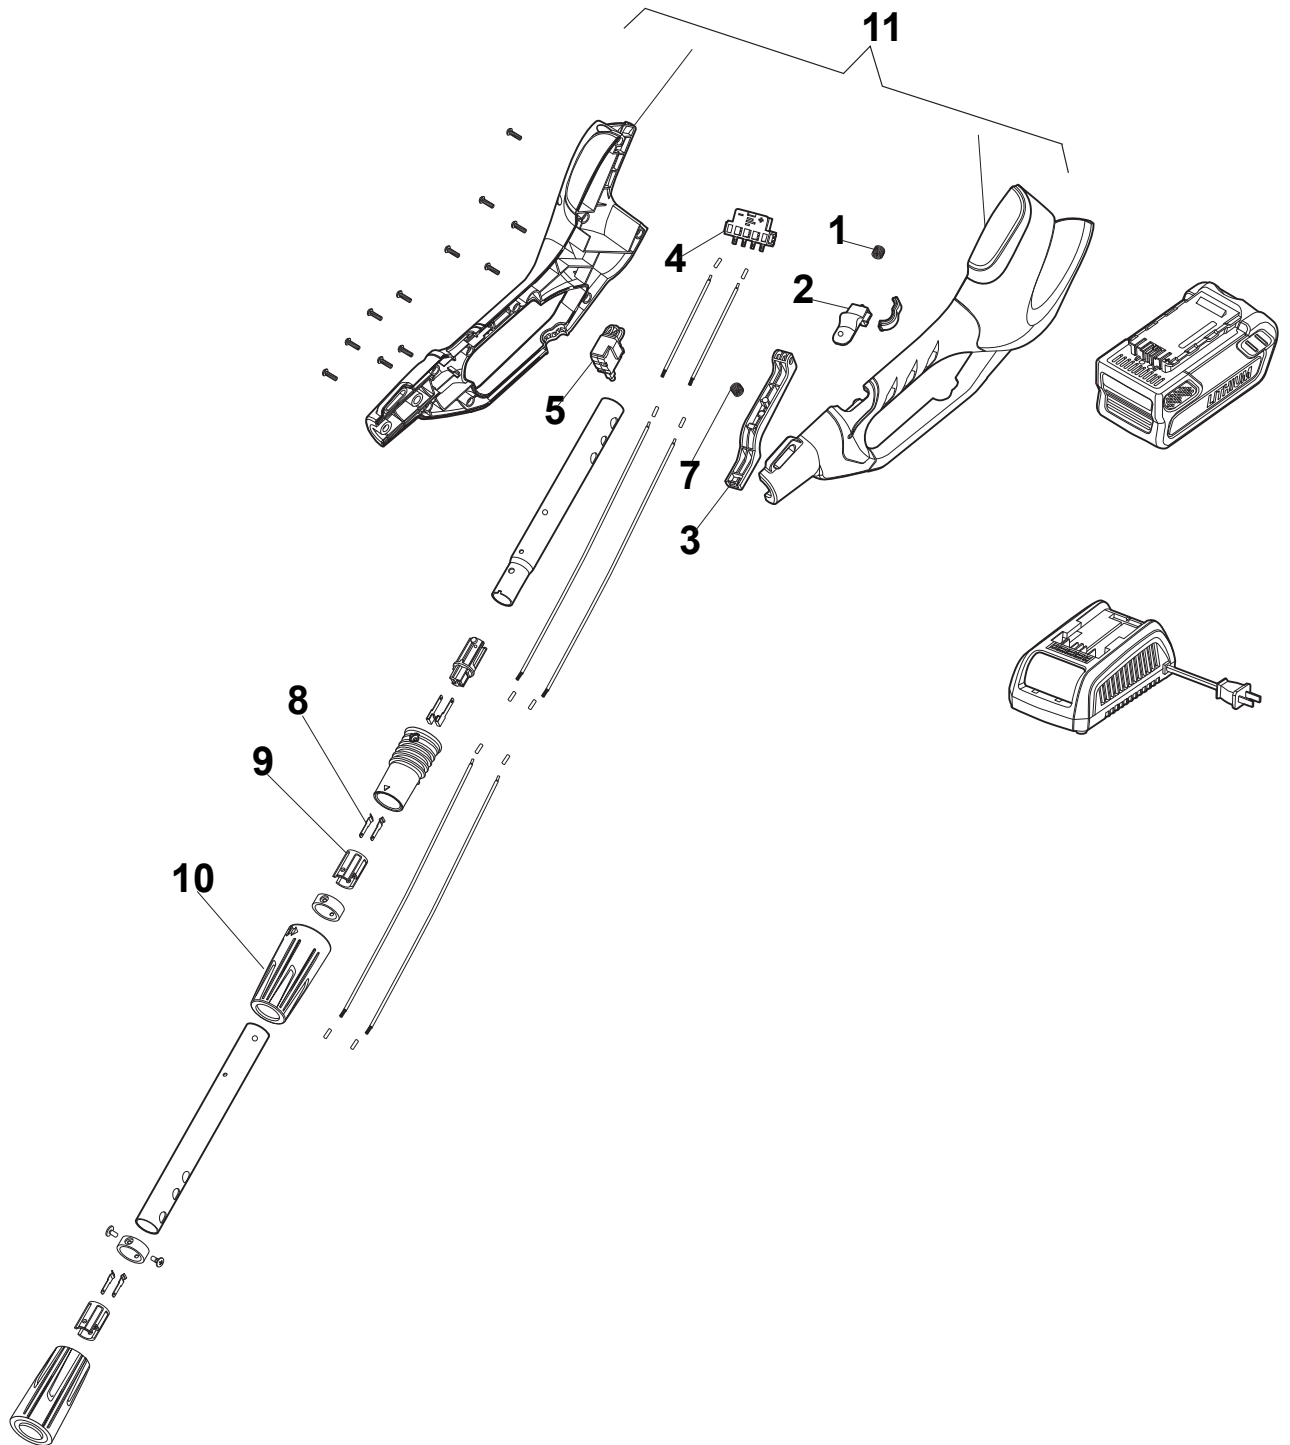

Utgåva Issue 35 - 2016		Handhålltillbehör HandHeld Accessories			
Pos. Fig.	Antal Q.ty	Art nr Part No	Benämning	Description	Anmärkning Notes
1	2	118803228/0	Fjäder	Spring	
2	1	118803442/0	Knapp	Button	
3	1	118803461/0	Knapp	Button	
4	1	118803304/0	Insert block	Insert block	
5	1	118803340/0	Mikrobrytare	Microswitch	
7	1	118803475/0	Fjäder	Spring	
8	4	118803268/0	Anslutning	Connector	
9	2	118803313/0	Anslutning	Connector	
10	2	118803438/0	Lock	Cap	
11	1	118803380/0	Handtag kpl	Handle Assy