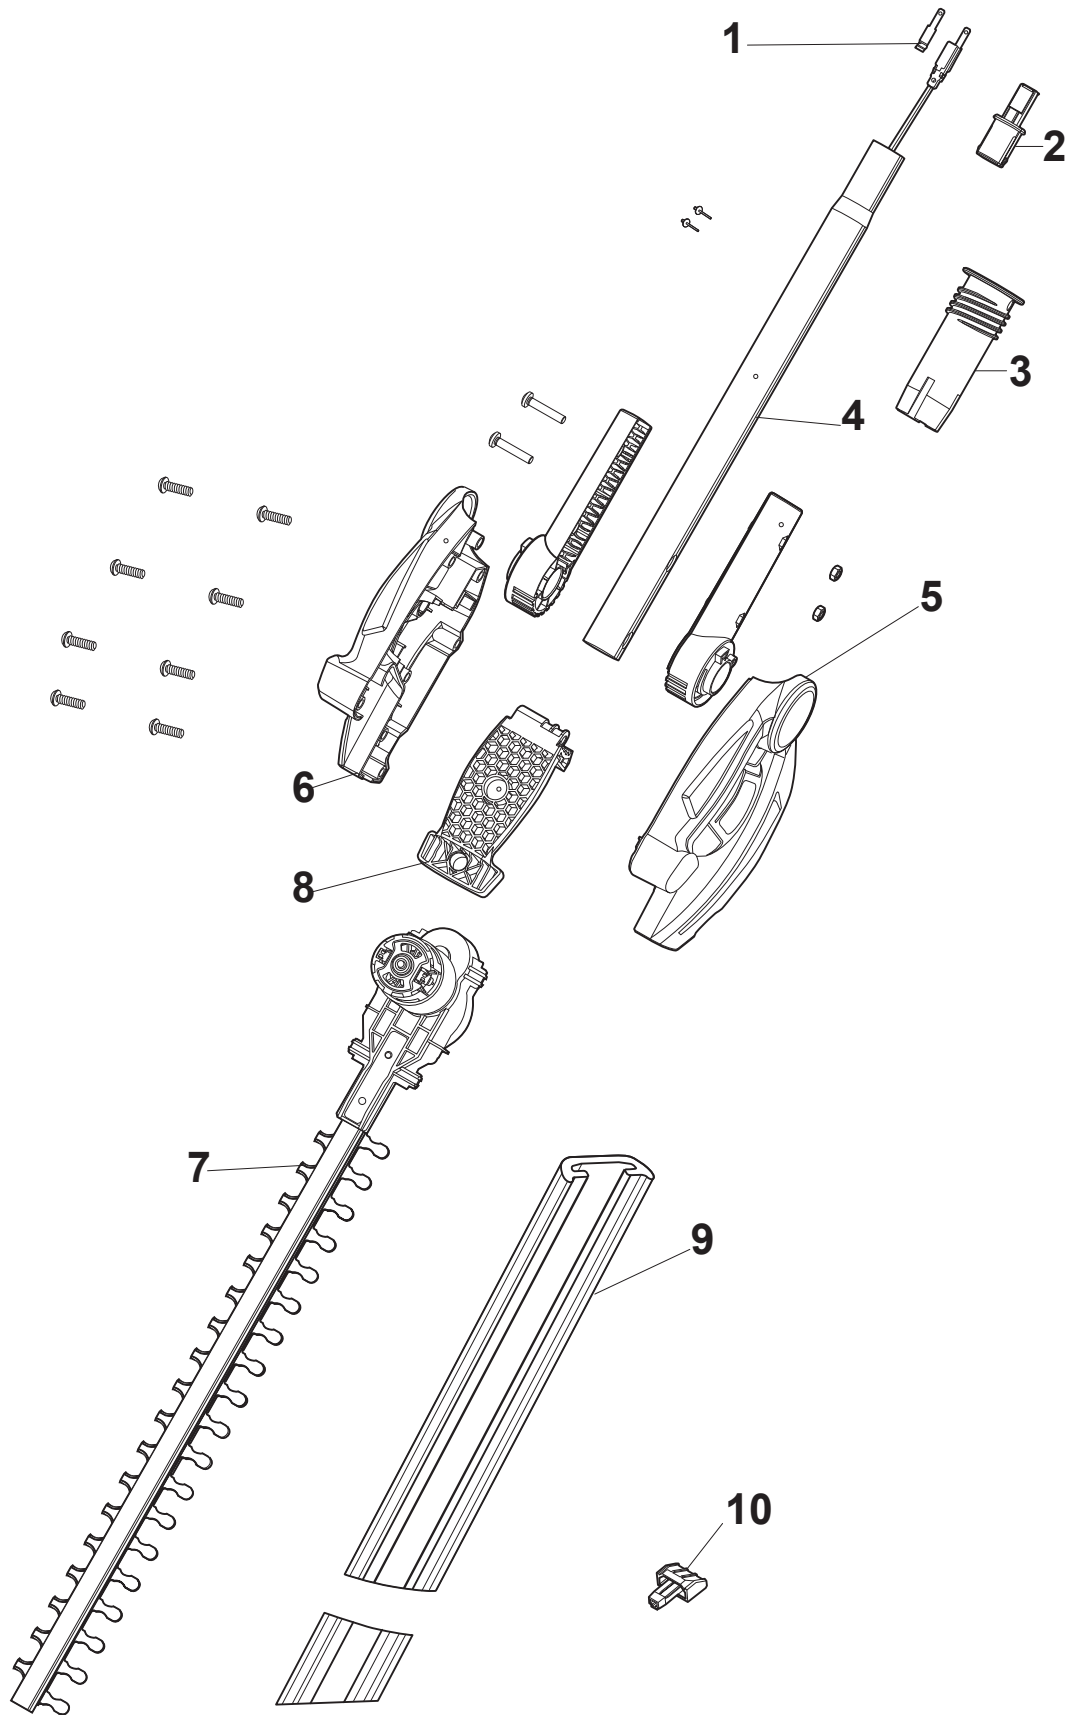

# **SMT 48 AE MULTI-TOOL**

**277340008/S15 - Season 2015**

- Use GLOBAL GARDEN PRODUCT Genuine Spare Parts specified in the parts list for repair and/or replacement.
  - The contents described in the parts list may change due to improvement.
  - The drawings of the spare parts are only indicative and might not represent the part in question exactly.
  - The indications "right" - "left" - "front" - "rear" refer to the position of the operator when using the machine.
- When placing orders of parts for repair and/or replacement, make sure that the illustrated parts list is the one applying to the machine's year of manufacture, as shown on the identification plate attached to the machine.

Utgåva Issue 35 - 2016		Handhålltillbehör HandHeld Accessories			
Pos. Fig.	Antal Q.ty	Art nr Part No	Benämning	Description	Anmärkning Notes
1	1	118803456/0	Knopp	Knob	
2	1	118803451/0	Side cover	Side cover	
5	1	1519-9160-01	Kedja 91VG-33E	Chain 91VG-33E	Stiga Pack
6	1	118804540/0	Svärd 8"-3/8"	Guide Bar 8"-3/8"	
7	1	118803378/0	Hus-Fläkt Kpl	Housing Assy	
8	1	118803394/0	Skruv	Screw	
9	1	118803328/0	Oljerör	Oil Tube	
10	1	118803421/0	Lock	Oil Tank Cap	
11	1	118803327/0	Bricka	Washer	
12	1	118803316/0	Oljetank	Oil Tank	
14	1	118803436/0	Fäste	Clamp	
16	1	118803375/0	Oljepump	Oil Pump Assy	
17	1	118803329/0	Rör	Tube	
19	1	112735651/0	Skruv	Screw	
20	1	118803357/0	PCB components	PCB components	
22	1	118803368/0	Motor	Engine	
23	2	112154510/0	Mutter	Nut	
25	8	6981431	Skruv	Screw	
26	1	118803432/0	Fäste	Clamp	
27	2	118803309/0	Anslutning	Connector	
28	4	118803262/0	Insert	Insert	
29	2	118803246/0	Lager	Bearing	
30	1	118803318/0	Cam	Cam	
31	1	118803392/0	Output shaft	Output shaft	
32	1	118803401/0	Gear	Gear	
33	1	112520032/0	Bricka	Washer	
34	1	112608600/0	Segersäkring	Seeger	
38	1	118803249/0	Gear	Gear	
39	1	118803294/0	Kugghjul	Sprocket	
42	1	118803272/0	Platta Esternal	Bar Plate	
43	3	6981268	Skruv	Screw	
44	1	118803398/0	Skruv	Screw	
45	1	118803394/0	Skruv	Screw	