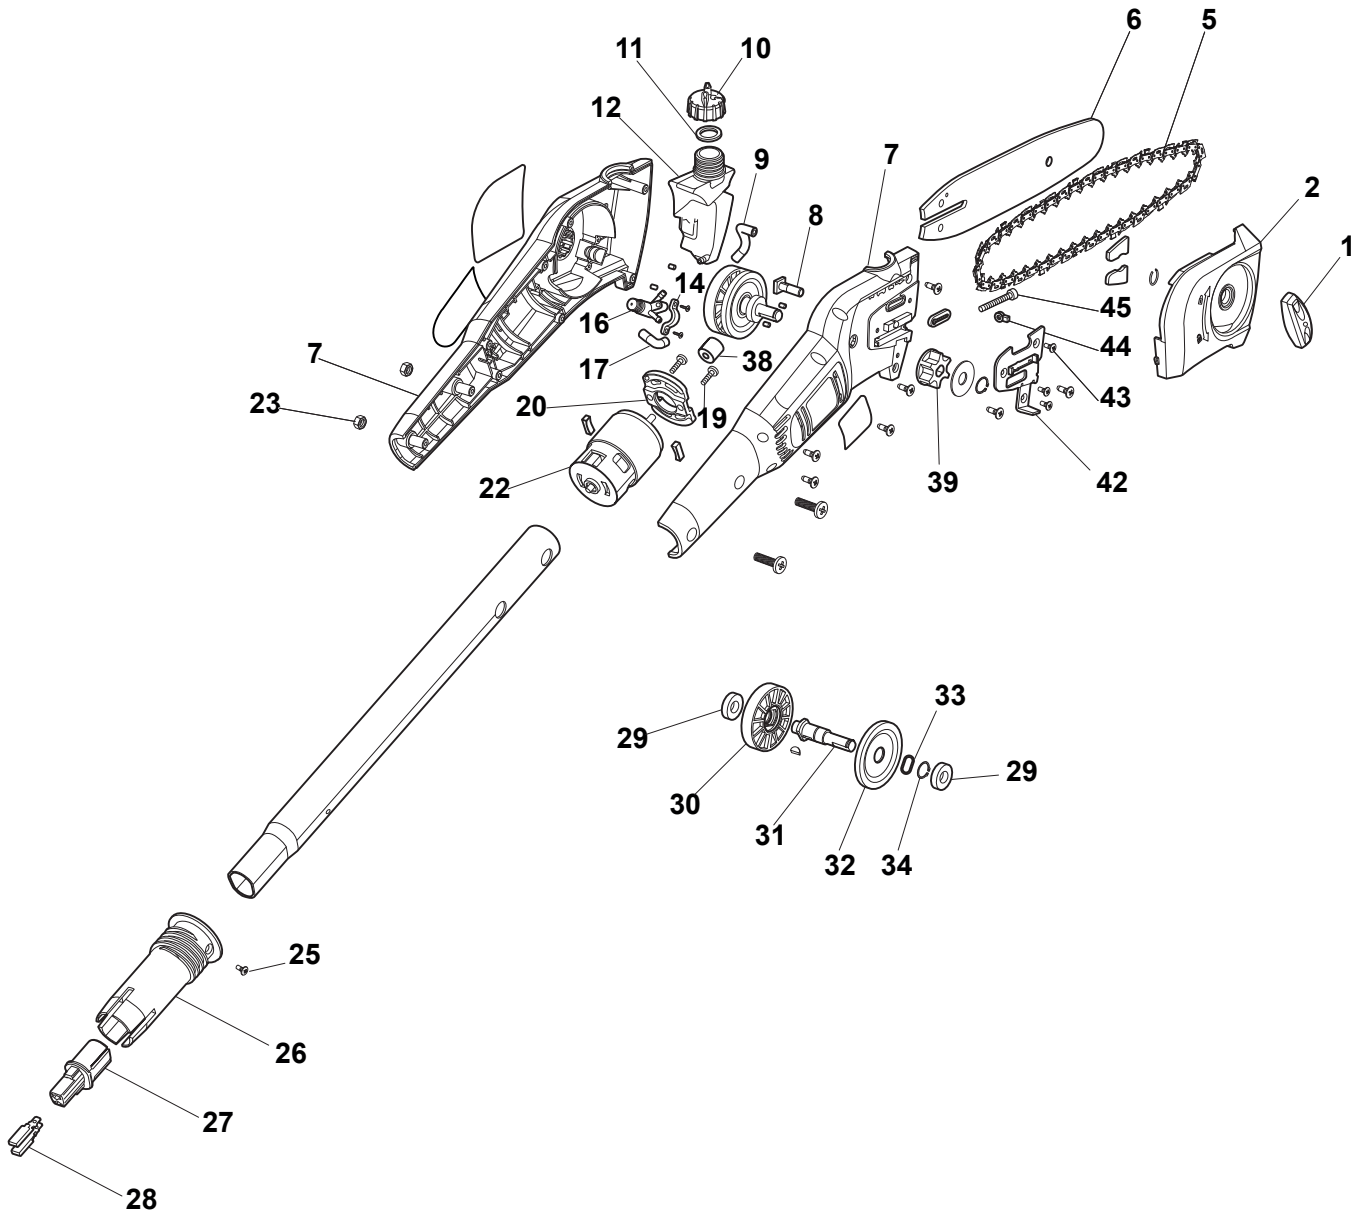

# **SMT 48 AE MULTI-TOOL**

**277340008/S15 - Season 2015**

- Use GLOBAL GARDEN PRODUCT Genuine Spare Parts specified in the parts list for repair and/or replacement.
  - The contents described in the parts list may change due to improvement.
  - The drawings of the spare parts are only indicative and might not represent the part in question exactly.
  - The indications "right" - "left" - "front" - "rear" refer to the position of the operator when using the machine.
- When placing orders of parts for repair and/or replacement, make sure that the illustrated parts list is the one applying to the machine's year of manufacture, as shown on the identification plate attached to the machine.

Utgåva Issue 35 - 2016		Handhålltillbehör HandHeld Accessories			
Pos. Fig.	Antal Q.ty	Art nr Part No	Benämning	Description	Anmärkning Notes
1	1	118803456/0	Knopp	Knob	
2	1	118803451/0	Side cover	Side cover	
5	1	1519-9160-01	Kedja 91VG-33E	Chain 91VG-33E	Stiga Pack
6	1	118804540/0	Svärd 8"-3/8"	Guide Bar 8"-3/8"	
7	1	118803378/0	Hus-Fläkt Kpl	Housing Assy	
8	1	118803394/0	Skruv	Screw	
9	1	118803328/0	Oljerör	Oil Tube	
10	1	118803421/0	Lock	Oil Tank Cap	
11	1	118803327/0	Bricka	Washer	
12	1	118803316/0	Oljetank	Oil Tank	
14	1	118803436/0	Fäste	Clamp	
16	1	118803375/0	Oljepump	Oil Pump Assy	
17	1	118803329/0	Rör	Tube	
19	1	112735651/0	Skruv	Screw	
20	1	118803357/0	PCB components	PCB components	
22	1	118803368/0	Motor	Engine	
23	2	112154510/0	Mutter	Nut	
25	8	6981431	Skruv	Screw	
26	1	118803432/0	Fäste	Clamp	
27	2	118803309/0	Anslutning	Connector	
28	4	118803262/0	Insert	Insert	
29	2	118803246/0	Lager	Bearing	
30	1	118803318/0	Cam	Cam	
31	1	118803392/0	Output shaft	Output shaft	
32	1	118803401/0	Gear	Gear	
33	1	112520032/0	Bricka	Washer	
34	1	112608600/0	Segersäkring	Seeger	
38	1	118803249/0	Gear	Gear	
39	1	118803294/0	Kugghjul	Sprocket	
42	1	118803272/0	Platta Esternal	Bar Plate	
43	3	6981268	Skruv	Screw	
44	1	118803398/0	Skruv	Screw	
45	1	118803394/0	Skruv	Screw	