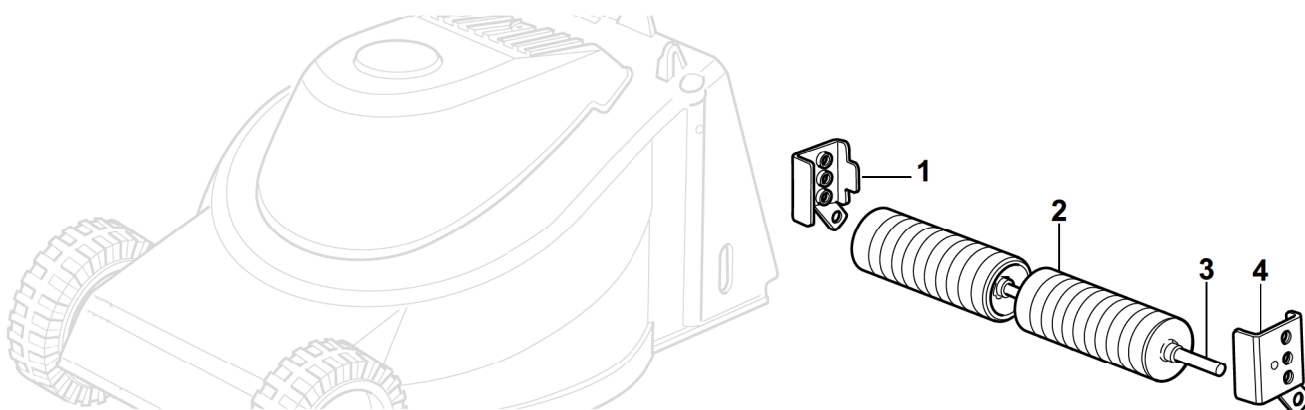

POS.	CODE	Q.TY	DESCRIZIONE	DESCRIPTION	DESCRIPTION	BESCHREIBUNG	REMARKS
1	81005097/1	1	Supporto Ruota Dx	Support, R Wheel	Support Roue Droit	Halter, Rad R	
2	22670010/1	2	Roller	Roller	Roller	Roller	
3	22519807/0	1	Perno	Pin	Pivot	Bolzen	
4	81005099/1	1	Supporto Ruota Sx	Support, L Wheel	Support, G Roue	Halter, Rad Linker