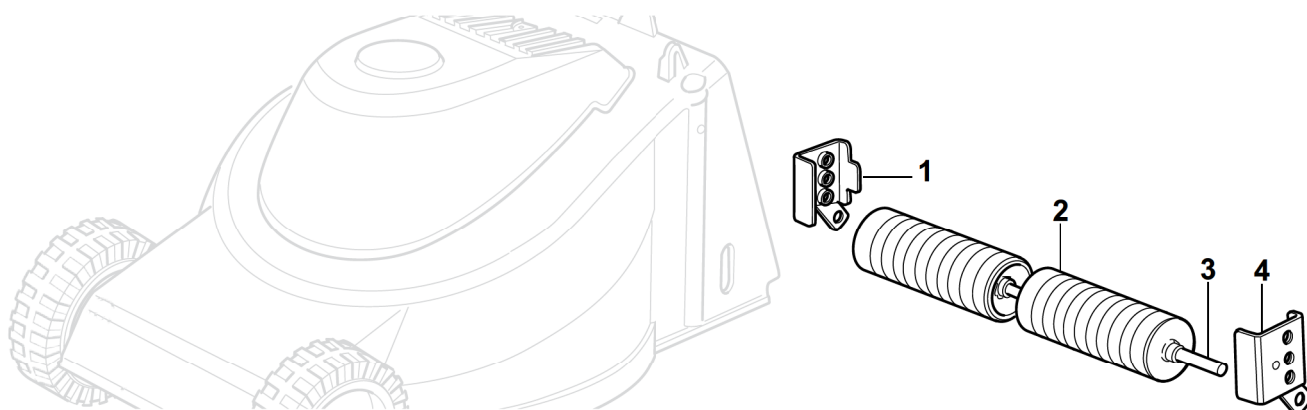

POS.	CODE	Q.TY	DESCRIZIONE	DESCRIPTION	DESCRIPTION	BESCHREIBUNG	REMARKS
1	81005097/1	1	Supporto Ruota Dx	Support, R Wheel	Support Roue Droit	Halter, Rad R	
2	22670010/1	2	Roller	Roller	Roller	Roller	
3	22519807/0	1	Perno	Pin	Pivot	Bolzen	
4	81005099/1	1	Supporto Ruota Sx	Support, L Wheel	Support, G Roue	Halter, Rad Linker