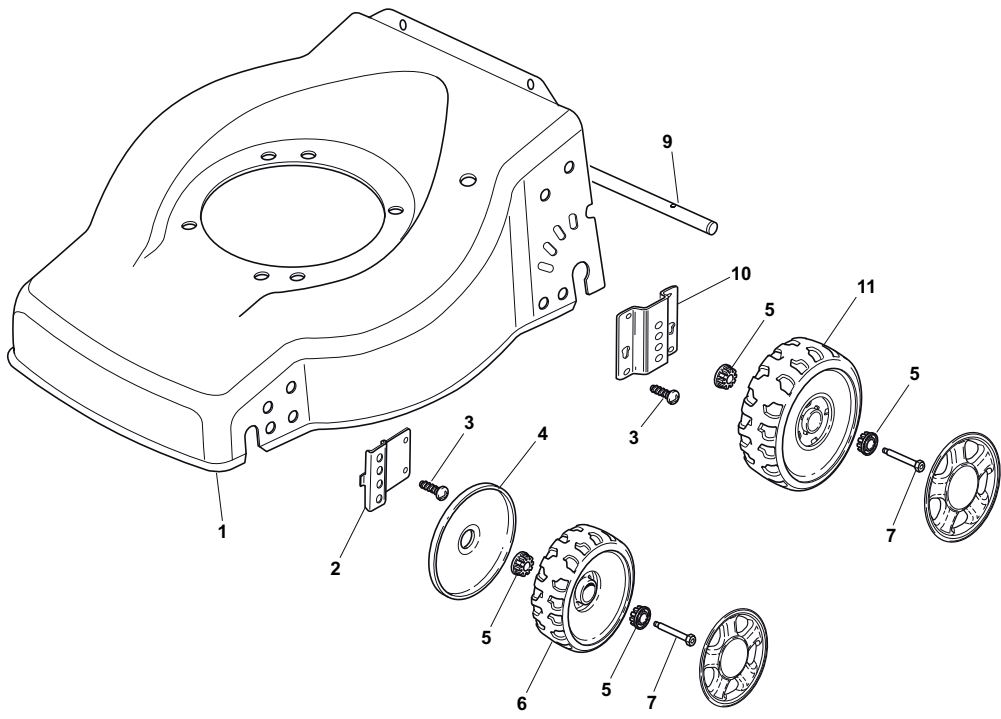

ILLUSTRATED PARTS LIST

ES 534

- Use GLOBAL GARDEN PRODUCT Genuine Spare Parts specified in the parts list for repair and/or replacement.
- The contents described in the parts list may change due to improvement.
- The drawings of the spare parts are only indicative and might not represent the part in question exactly.
- The indications "right" - "left" - "front" - "rear" refer to the position of the operator when using the machine.
- When placing orders of parts for repair and/or replacement, make sure that the illustrated parts list is the one applying to the machine's year of manufacture, as shown on the identification plate attached to the machine.

THIS INFORMATION IS NOT INTENDED FOR SALE OR RESALE, AND THIS NOTICE MUST REMAIN ON ALL COPIES.

GLOBAL GARDEN PRODUCTS

POS	PART. NO	Q.ty	DESCRIPTION	DESCRIZIONE	DESCRIPTION	BESCHREIBUNG	REMARKS
1	381003703/0	1	Deck Red	Chassis Rosso	Châssis Rouge	Gehäuse Rot	
2	22131750/0	4	Nut	Dado	Ecrou	Mutter	
3	22735557/0	2	Sector, Height Adj.	Settore Reg. Altezza	Secteur Regl. Hauteur	Sektor, Höheverstellung	
4	81003306/0	2	Lever, Height Adjustment	Leva Regolazione Altezza	Levier Reglage Hauteur	Hebel, Höheverstellung	
5	322600170/0	2	Protection, Wheel	Prot. Ruote	Protection Roue	Schütz, Räder	
6	22524324/0	2	Pin	Perno	Pivot	Bolzen	
7	12155000/0	4	Nut	Dado	Ecrou	Mutter	
13	22033367/0	1	Axle, Rear Wheels	Asse Ruote Posteriori	Axe Roues Arriere	Achse, Hinterrad	
14	81003307/0	2	Lever, Height Adjustment	Leva Regolazione Altezza	Levier Reglage Hauteur	Hebel, Höheverstellung	
15	22600098/0	2	Protection	Protezione	Protection	Schutz	
19	25670011/0	2	Washer	Rosetta	Rondelle	Scheibe	
20	12530150/0	2	Washer	Rosetta	Rondelle	Scheibe	