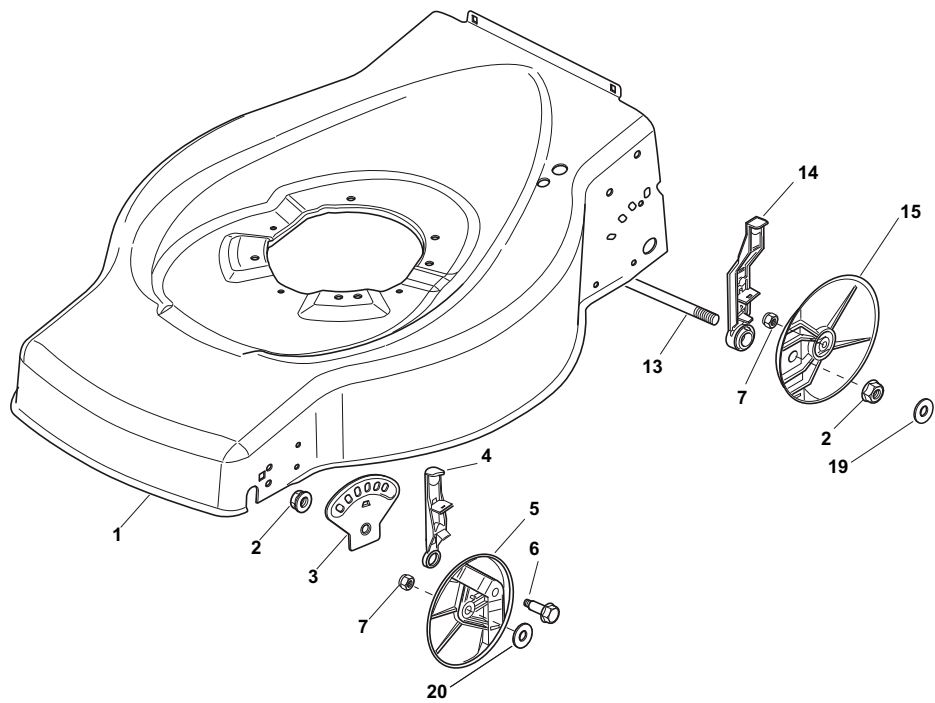

POS	PART. NO	Q.ty	DESCRIPTION	DESCRIZIONE	DESCRIPTION	BESCHREIBUNG	REMARKS
1	381003703/0	1	Deck Red	Chassis Rosso	Châssis Rouge	Gehäuse Rot	
2	22131750/0	4	Nut	Dado	Ecrou	Mutter	
3	22735557/0	2	Sector, Height Adj.	Settore Reg. Altezza	Secteur Regl. Hauteur	Sektor, Höheverstellung	
4	81003306/0	2	Lever, Height Adjustment	Leva Regolazione Altezza	Levier Reglage Hauteur	Hebel, Höheverstellung	
5	322600170/0	2	Protection, Wheel	Prot. Ruote	Protection Roue	Schütz, Räder	
6	22524324/0	2	Pin	Perno	Pivot	Bolzen	
7	12155000/0	4	Nut	Dado	Ecrou	Mutter	
13	22033367/0	1	Axle, Rear Wheels	Asse Ruote Posteriori	Axe Roues Arriere	Achse, Hinterrad	
14	81003307/0	2	Lever, Height Adjustment	Leva Regolazione Altezza	Levier Reglage Hauteur	Hebel, Höheverstellung	
15	22600098/0	2	Protection	Protezione	Protection	Schutz	
19	25670011/0	2	Washer	Rosetta	Rondelle	Scheibe	
20	12530150/0	2	Washer	Rosetta	Rondelle	Scheibe