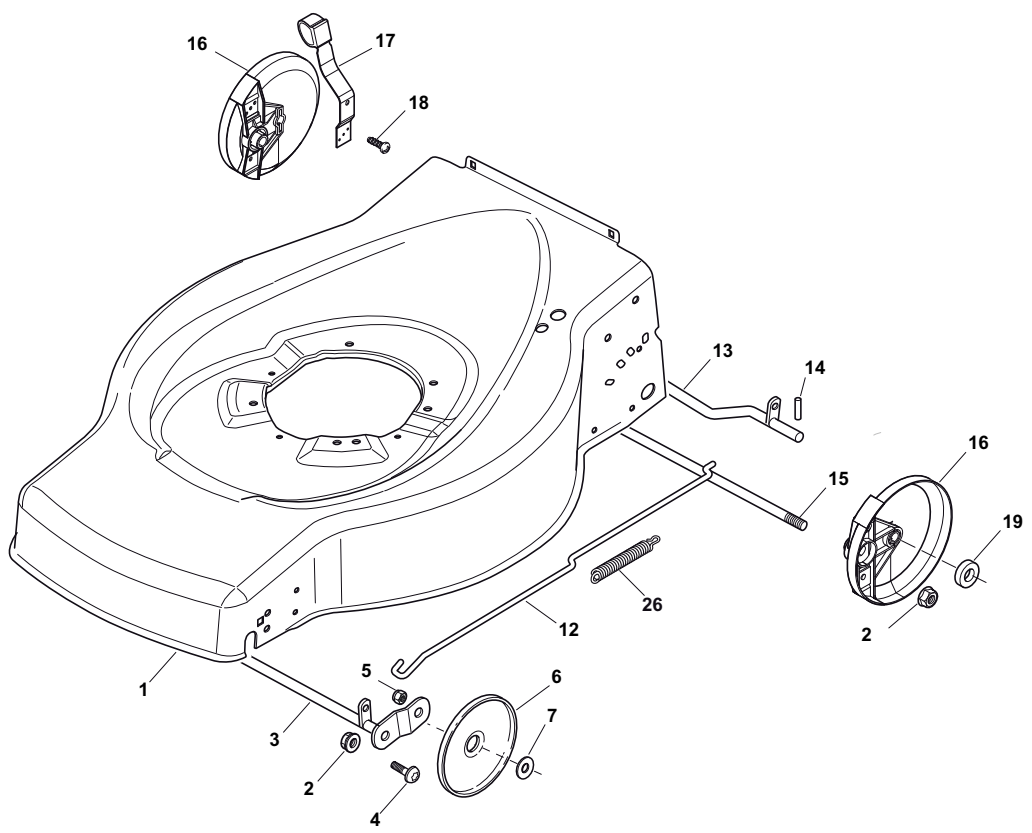

## ESL 464

- Use GLOBAL GARDEN PRODUCT Genuine Spare Parts specified in the parts list for repair and/or replacement.
- The contents described in the parts list may change due to improvement.
- The drawings of the spare parts are only indicative and might not represent the part in question exactly.
- The indications "right" - "left" - "front" - "rear" refer to the position of the operator when using the machine.
- When placing orders of parts for repair and/or replacement, make sure that the illustrated parts list is the one applying to the machine's year of manufacture, as shown on the identification plate attached to the machine.

THIS INFORMATION IS NOT INTENDED FOR SALE OR RESALE, AND THIS NOTICE MUST REMAIN ON ALL COPIES.

GLOBAL GARDEN PRODUCTS

POS	PART. NO	Q.ty	DESCRIPTION	DESCRIZIONE	DESCRIPTION	BESCHREIBUNG	REMARKS
1	381002538/0	1	Deck Red	Chassis Rosso	Châssis Rouge	Gehäuse Rot	
2	122131750/0	4	Nut	Dado	Ecrou	Mutter	
3	381000153/0	1	Axle, Front Wheels	Asse Ruote Anteriori	Axe Roues Avant	Achse, Vorderrad	
4	112760600/0	2	Screw	Vite	Vis	Schraube	
5	112155000/0	2	Nut	Dado	Ecrou	Mutter	
6	322600095/0	2	Protection, Wheel	Protezione Ruote	Protection Roue	Schütz, Räder	
7	325670011/0	2	Washer	Rosetta	Rondelle	Scheibe	
12	122033317/0	1	Adjustment Rod	Asta Regolazione	Tige Reglage	Verstellungstange	
13	381000159/0	1	Axle, Rear Wheels	Asse Ruote Posteriore	Axe Roues Arriere	Achse, Hinterrad	
14	122753001/0	2	Pin	Perno	Pivot	Bolzen	
15	122033369/0	1	Axle, Rear Wheels	Asse Ruote Posteriore	Axe Roues Arriere	Achse, Hinterrad	
16	322600106/1	2	Protection, Wheel	Protezione Ruote	Protection Roue	Schütz, Räder	
17	381003303/0	1	Lever, Height Adjustment	Leva Regolazione Altezza	Levier Reglage Hauteur	Hebel, Höneverstellung	
18	112728689/0	2	Screw	Vite	Vis	Schraube	
19	322170622/0	2	Washer	Rosetta	Rondelle	Scheibe	
26	122446186/0	1	Spring	Molla	Ressort	Feder	Only 534 Model