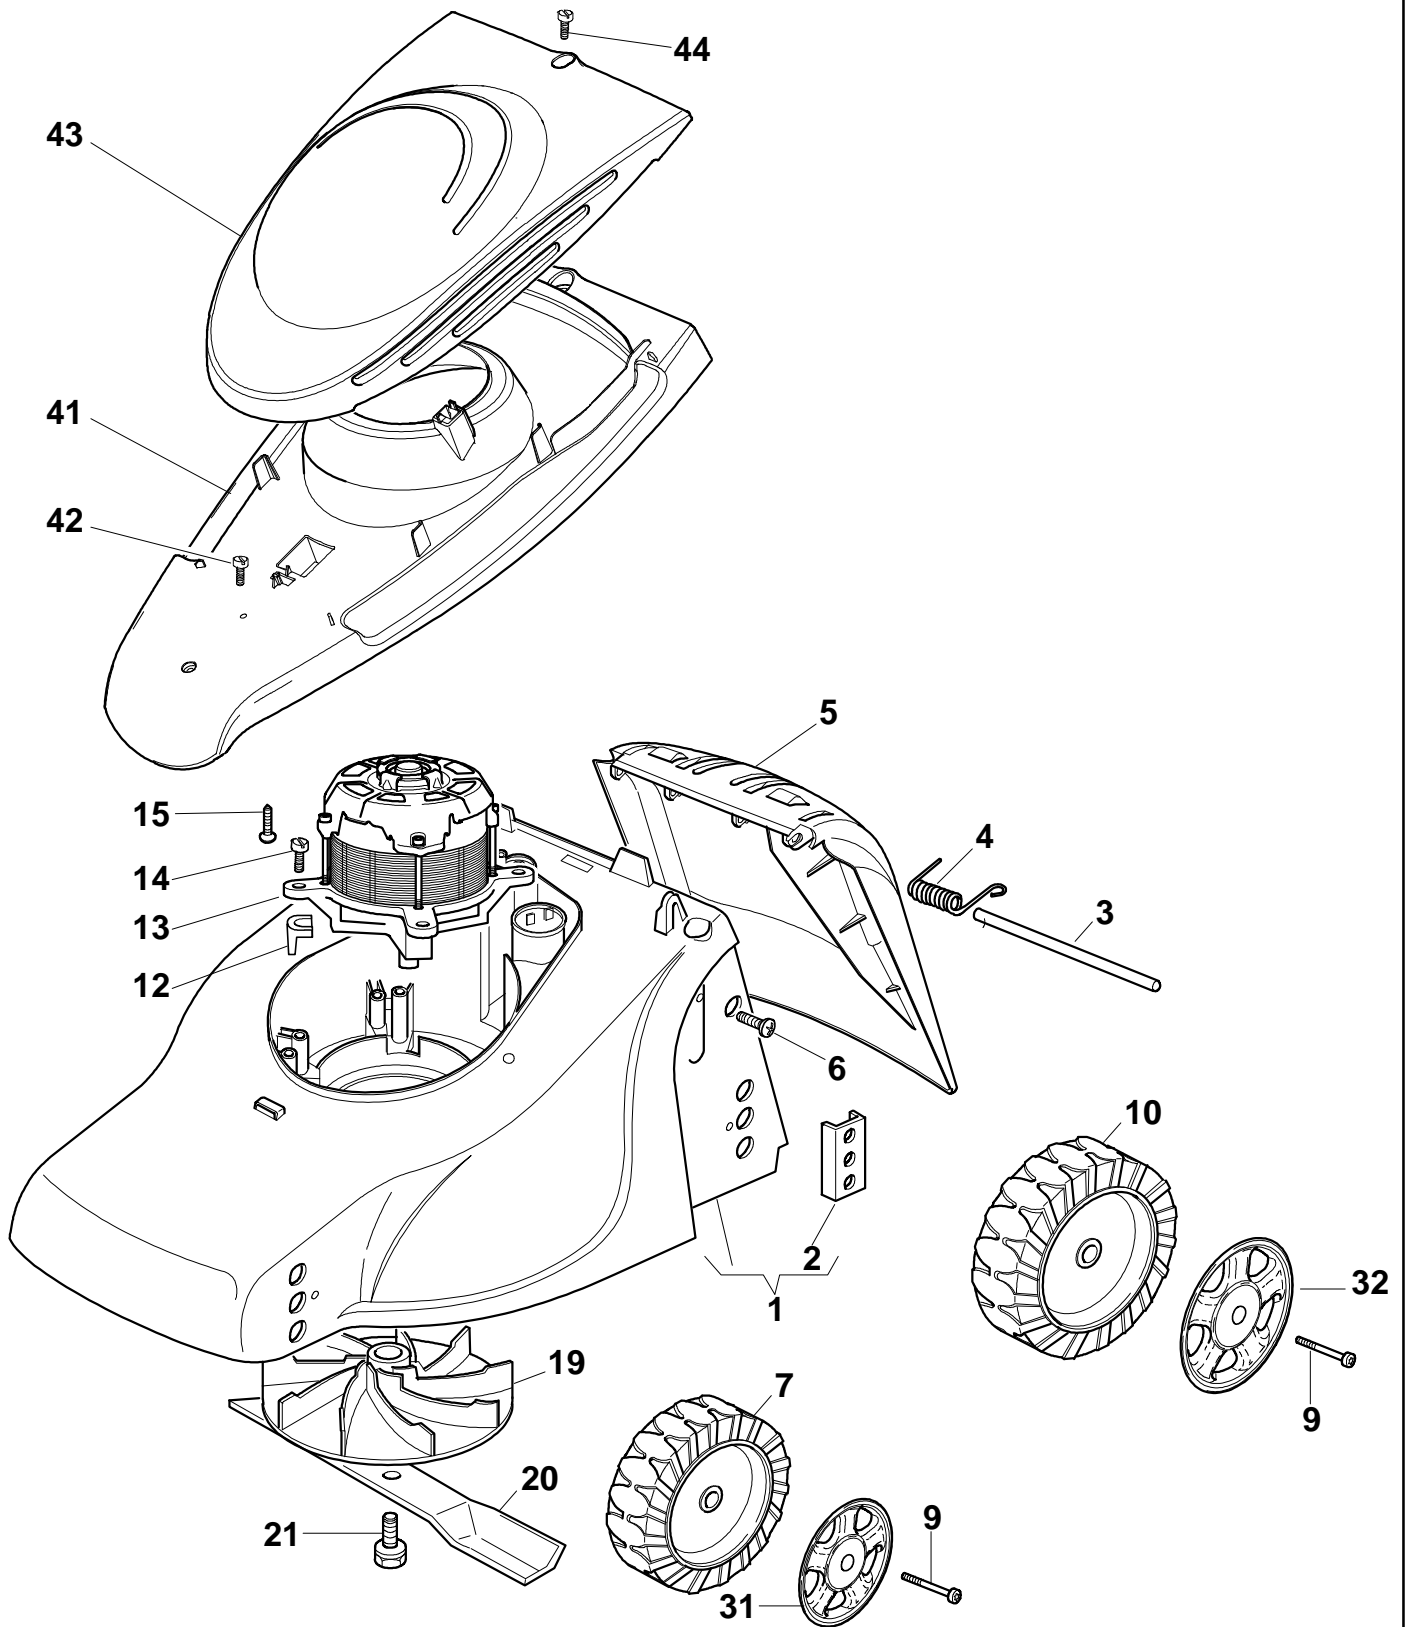

Green Passion

Illustrated Parts List

XP 37 EL - Model Year 2010

- Use GLOBAL GARDEN PRODUCT Genuine Spare Parts specified in the parts list for repair and/or replacement.
- The contents described in the parts list may change due to improvement.
- The drawings of the spare parts are only indicative and might not represent the part in question exactly.
- The indications "right" - "left" - "front" - "rear" refer to the position of the operator when using the machine.
- When placing orders of parts for repair and/or replacement, make sure that the illustrated parts list is the one applying to the machine's year of manufacture, as shown on the identification plate attached to the machine.

XP 37 EL - Model Year 2010

Handle, Upper Part

Pos.	Part no.	Q.ty	Description	Remarks
1	81001560/0	1	Deck Red	
2	22785087/1	4	Support, Wheels	
3	22512530/0	1	Pin	
4	22450250/0	1	Spring	
5	22600055/1	1	Stone-Guard	
6	12728450/0	2	Screw	
7	22686083/0	2	Wheel	
9	22524337/0	4	Pin	
10	22686085/0	2	Wheel	
12	22167700/0	4	Spacer	
13	118563658/0	1	Motor	(Leo 230-240V)
13	118563658/0	1	Motor	
14	12735410/0	4	Screw	
15	12728450/0	1	Screw	
19	322465602/1	1	Hub	
20	81004141/0	1	Blade Standard	
21	81004352/0	1	Screw	
31	22110420/0	2	Hub Cap Grey	
32	22110421/0	2	Hub Cap Grey	
41	22785205/0	1	Support, Cover	
42	12728525/0	1	Screw	
43	22055106/0	1	Cover, Red	
44	12728710/0	1	Screw	