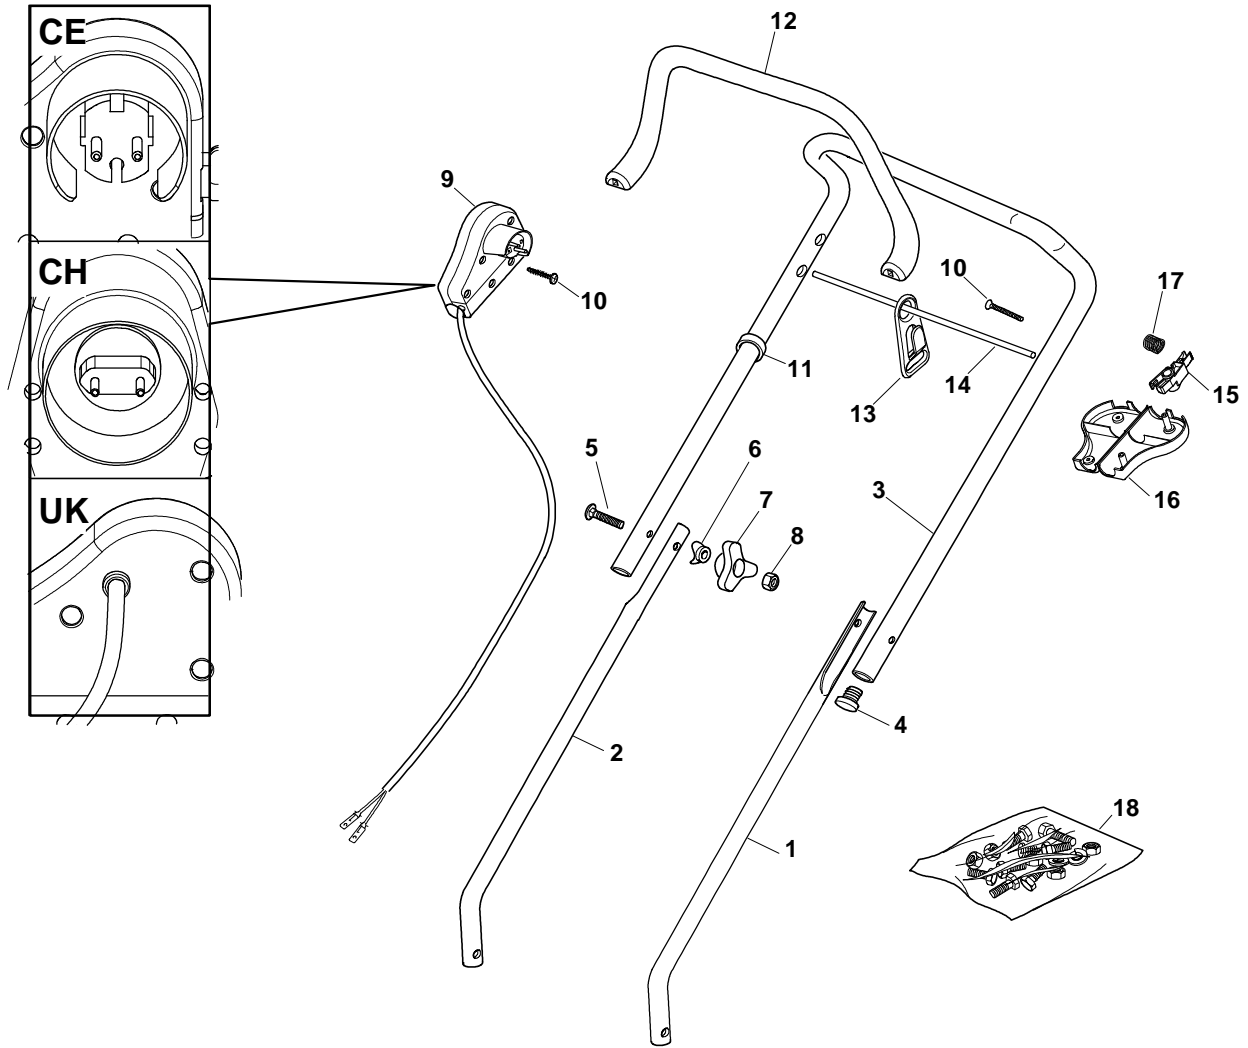

XP 37 EL - Model Year 2010

Handle, Upper Part

Pos.	Part no.	Q.ty	Description	Remarks
1	81001560/0	1	Deck Red	
2	22785087/1	4	Support, Wheels	
3	22512530/0	1	Pin	
4	22450250/0	1	Spring	
5	22600055/1	1	Stone-Guard	
6	12728450/0	2	Screw	
7	22686083/0	2	Wheel	
9	22524337/0	4	Pin	
10	22686085/0	2	Wheel	
12	22167700/0	4	Spacer	
13	118563658/0	1	Motor	(Leo 230-240V)
13	118563658/0	1	Motor	
14	12735410/0	4	Screw	
15	12728450/0	1	Screw	
19	322465602/1	1	Hub	
20	81004141/0	1	Blade Standard	
21	81004352/0	1	Screw	
31	22110420/0	2	Hub Cap Grey	
32	22110421/0	2	Hub Cap Grey	
41	22785205/0	1	Support, Cover	
42	12728525/0	1	Screw	
43	22055106/0	1	Cover, Red	
44	12728710/0	1	Screw	

Handle, Upper Part

Pos.	Part no.	Q.ty	Description	Remarks
1	81006940/1	1	Handle, L Lower	
2	81006939/1	1	Handle, R Lower	
3	81006941/4	1	Handle, Upper Part	
4	18566112/0	2	Cap	
5	12819120/0	2	Screw	
6	22680006/1	2	Washer	
7	22399900/0	2	Knob	
8	12293200/0	2	Nut	
9	381600503/2	1	Dead Hand Switch	
9	381600503/2	1	Dead Hand Switch	CE
9	381600504/2	1	Dead Hand Switch	
9	381600504/2	1	Dead Hand Switch	CH
9	381600505/2	1	Dead Hand Switch	
9	381600505/2	1	Dead Hand Switch	UK
10	12728701/0	4	Screw	
11	22192000/1	1	Clamp	
12	322322882/1	1	Lever, Engine Brake	
13	22195101/4	1	Fairlead	
14	22010250/0	1	Rod, Fairlead Bearing	
15	322230350/1	1	Fulcrum Pin	
16	22785144/0	1	Support	
17	22450115/0	1	Spring	
18	81008669/0	1	Outfit, Screws	