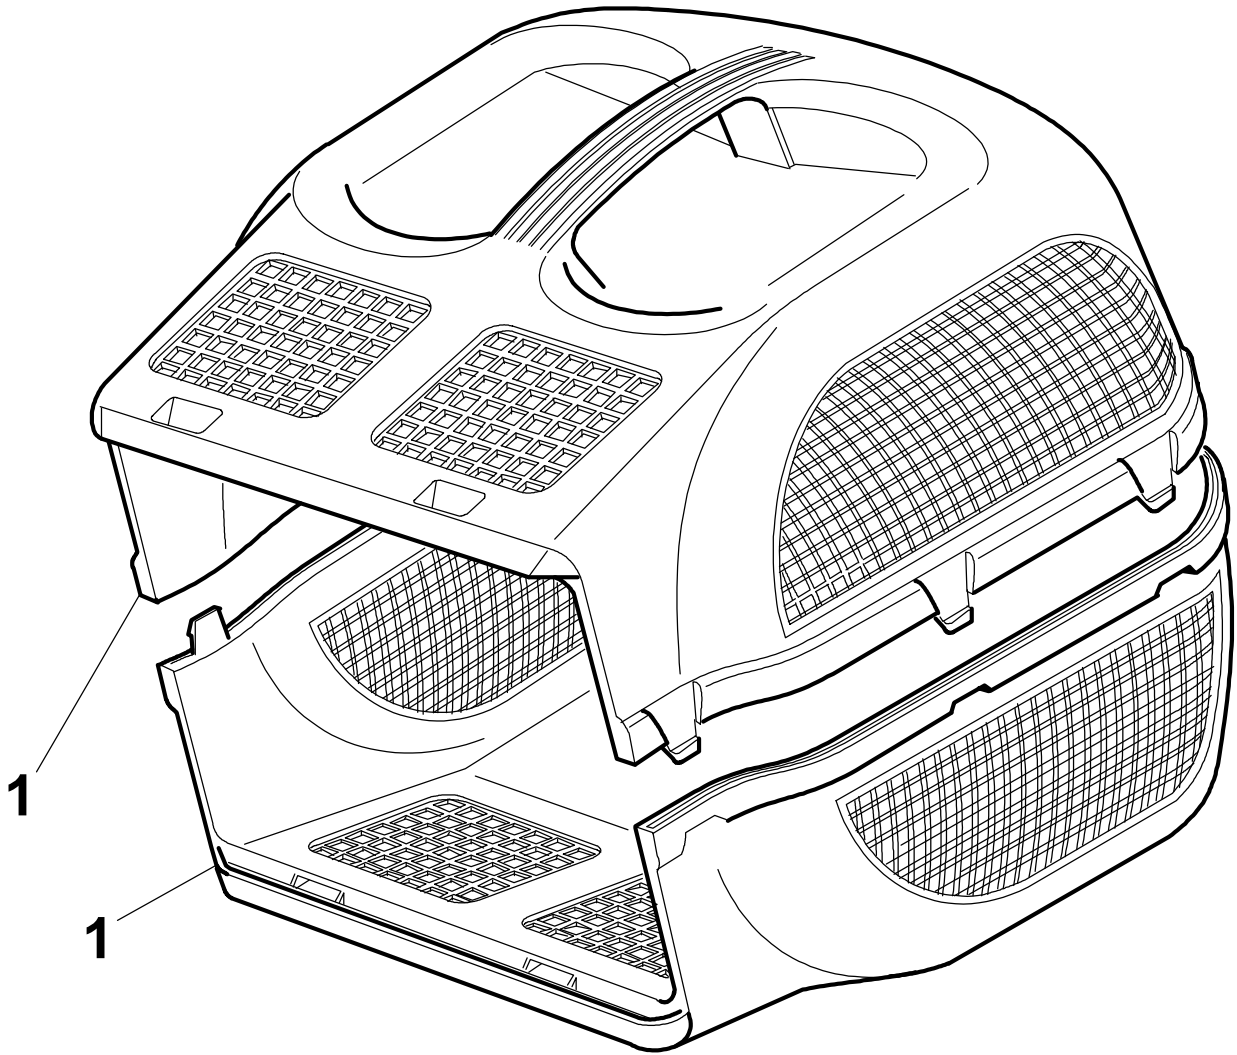

Grass-Catcher

Pos.	Part no.	Q.ty	Description	Remarks
1	22486048/0	2	Grass-Box, Upper/Lower Part