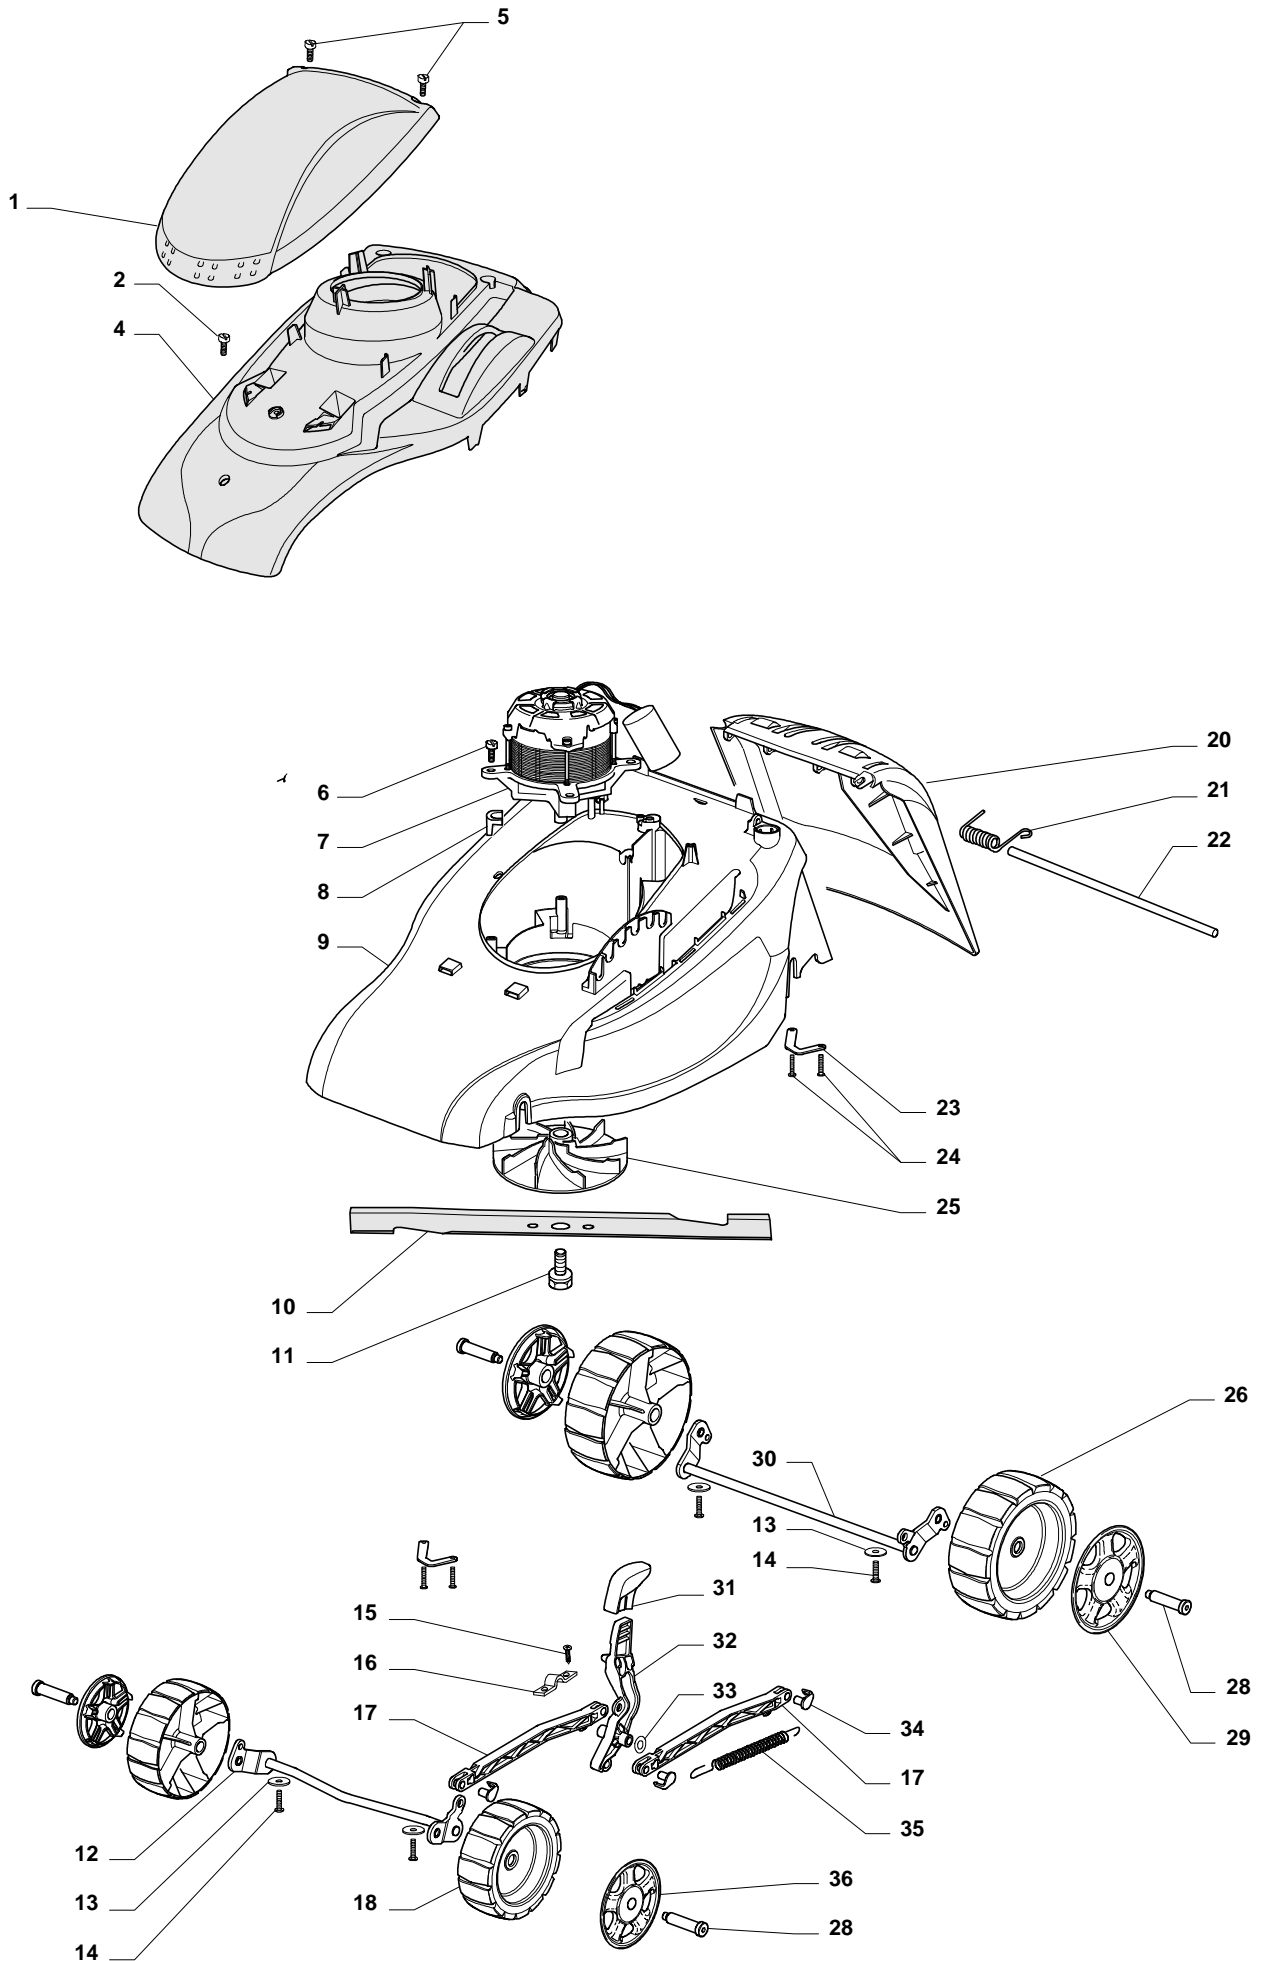

Chassis

XP 41 EL - Model Year 2010

Chassis

Pos.	Part no.	Q.ty	Description	Remarks
1	322055128/0	1	Cover Red	
2	12728124/0	1	Screw	
4	322785246/0	1	Grey Support, Cover	
5	12728701/0	2	Screw	
6	12735410/0	4	Screw	
7	118563660/0	1	Motor	
7	118563660/0	1	Motor	Leo - 230-240V (1300W)
8	22167700/0	4	Spacer	
9	322066721/0	1	Deck Red	
10	81004142/0	1	Blade	
11	81004352/0	1	Screw	
12	381002855/0	1	Axle, Front Wheels	
13	12523050/0	4	Washer	
14	112728705/0	4	Screw	
15	12728701/0	2	Screw	
16	25547049/0	1	Plate	
17	322869669/0	2	Tie Rod	
18	322686094/0	2	Wheel	
20	22600056/2	1	Stone-Guard	
21	22450250/0	1	Spring	
22	22512601/0	1	Pin	
23	322545175/0	1	Plate	
24	12728701/0	2	Screw	
25	322465602/1	1	Hub	
26	322686095/0	2	Wheel	
28	22524337/0	4	Pin	
29	22110421/0	2	Hub Cap Grey	
30	381002857/0	1	Axle, Rear Wheels	
31	322399827/0	1	Knob	
32	322321528/0	1	Lever, Height Adjustment	
33	112520033/0	1	Washer	
34	22524338/0	4	Pin	
35	122450425/0	2	Spring	
36	22110420/0	2	Hub Cap Grey