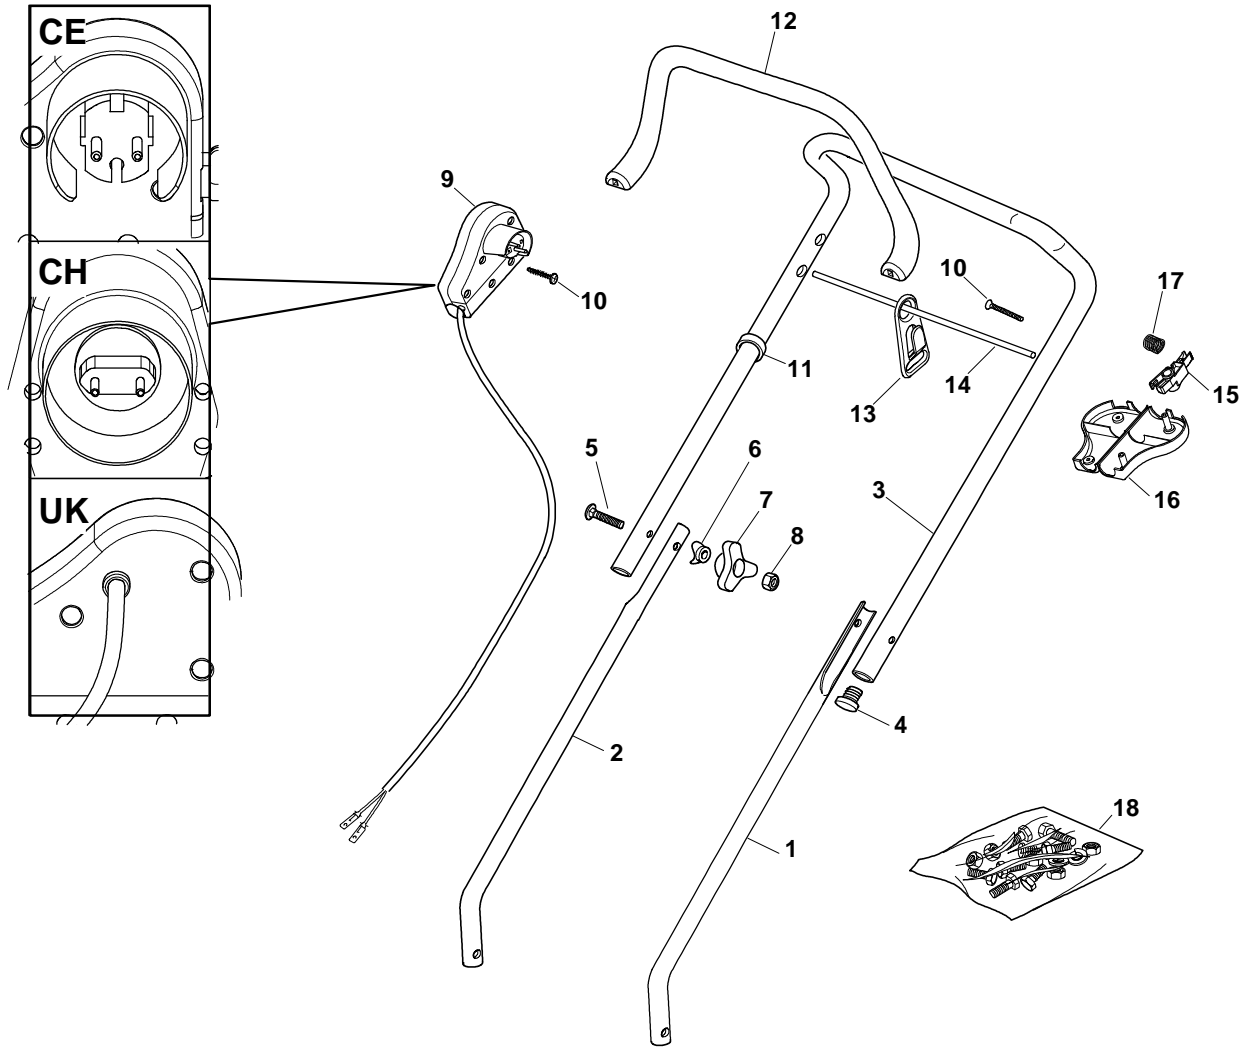

Chassis

XP 41 EL - Model Year 2010

Chassis

Pos.	Part no.	Q.ty	Description	Remarks
1	322055128/0	1	Cover Red	
2	12728124/0	1	Screw	
4	322785246/0	1	Grey Support, Cover	
5	12728701/0	2	Screw	
6	12735410/0	4	Screw	
7	118563660/0	1	Motor	
7	118563660/0	1	Motor	Leo - 230-240V (1300W)
8	22167700/0	4	Spacer	
9	322066721/0	1	Deck Red	
10	81004142/0	1	Blade	
11	81004352/0	1	Screw	
12	381002855/0	1	Axle, Front Wheels	
13	12523050/0	4	Washer	
14	112728705/0	4	Screw	
15	12728701/0	2	Screw	
16	25547049/0	1	Plate	
17	322869669/0	2	Tie Rod	
18	322686094/0	2	Wheel	
20	22600056/2	1	Stone-Guard	
21	22450250/0	1	Spring	
22	22512601/0	1	Pin	
23	322545175/0	1	Plate	
24	12728701/0	2	Screw	
25	322465602/1	1	Hub	
26	322686095/0	2	Wheel	
28	22524337/0	4	Pin	
29	22110421/0	2	Hub Cap Grey	
30	381002857/0	1	Axle, Rear Wheels	
31	322399827/0	1	Knob	
32	322321528/0	1	Lever, Height Adjustment	
33	112520033/0	1	Washer	
34	22524338/0	4	Pin	
35	122450425/0	2	Spring	
36	22110420/0	2	Hub Cap Grey	

Handle, Upper Part

Pos.	Part no.	Q.ty	Description	Remarks
1	81006940/1	1	Handle, L Lower	
2	81006939/1	1	Handle, R Lower	
3	81006941/4	1	Handle, Upper Part	
4	18566112/0	2	Cap	
5	12819120/0	2	Screw	
6	22680006/1	2	Washer	
7	22399900/0	2	Knob	
8	12293200/0	2	Nut	
9	381600503/2	1	Dead Hand Switch	CE
9	381600503/2	1	Dead Hand Switch	
9	381600504/2	1	Dead Hand Switch	
9	381600504/2	1	Dead Hand Switch	CH
9	381600505/2	1	Dead Hand Switch	
9	381600505/2	1	Dead Hand Switch	UK
10	12728701/0	4	Screw	
11	22192000/1	1	Clamp	
12	322322882/1	1	Lever, Engine Brake	
13	22195101/4	1	Fairlead	
14	22010250/0	1	Rod, Fairlead Bearing	
15	322230350/1	1	Fulcrum Pin	
16	22785144/0	1	Support	
17	22450115/0	1	Spring	
18	81008669/0	1	Outfit, Screws	