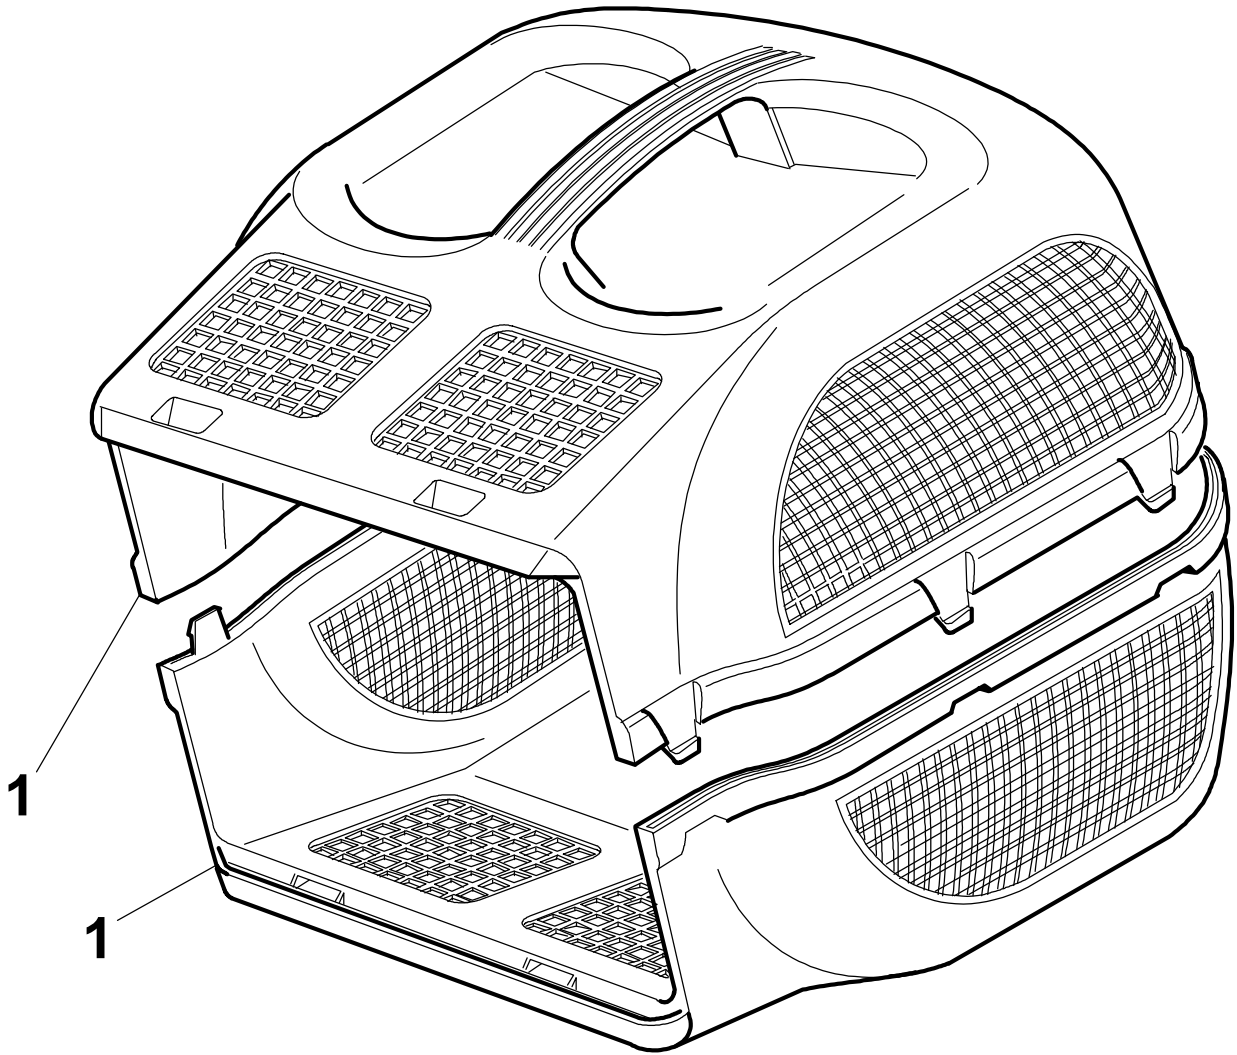

Grass-Catcher

Pos.	Part no.	Q.ty	Description	Remarks
1	22486049/0	2	Grass-Box, Upper/Lower Part