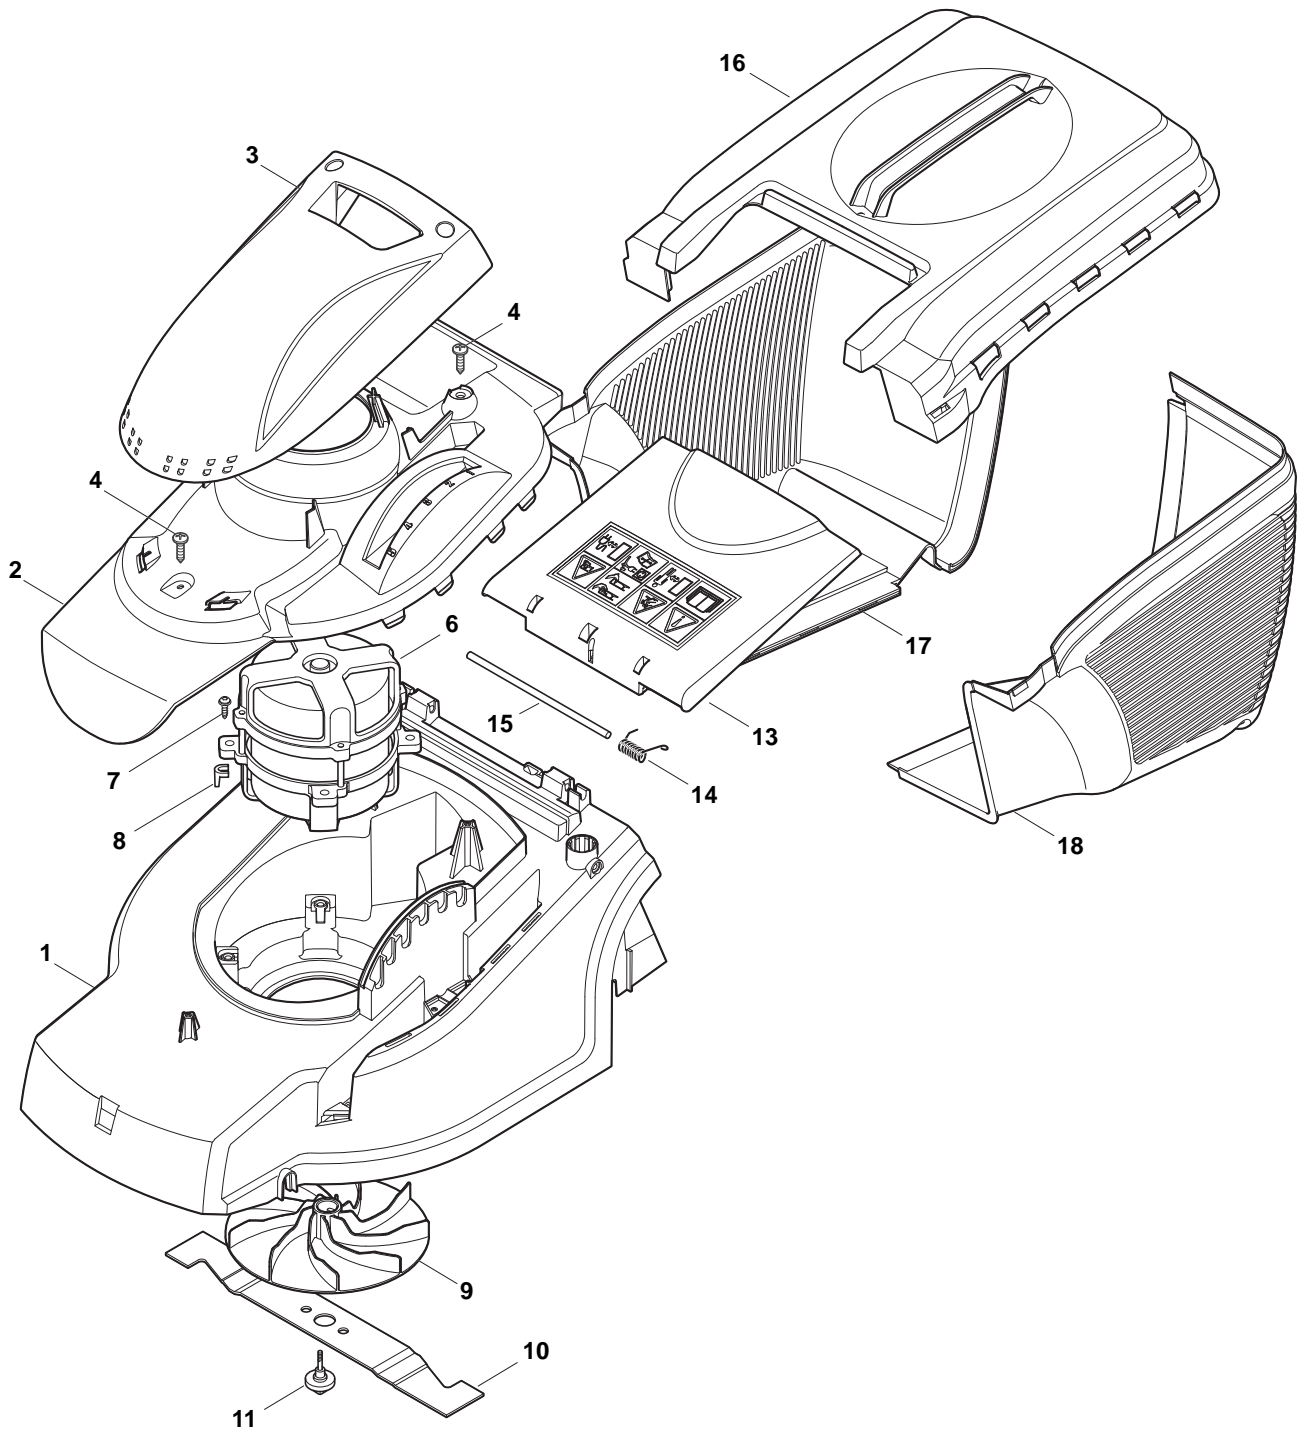

Position	Part No.	Q.Ty	Description
1	322066754/1	1	Deck Red
2	322055153/0	1	Support, Cover
3	322785381/0	1	Cover
4	12728701/0	3	Screw
6	118563669/0	1	Motor
7	112735410/0	4	Screw
8	22167700/0	4	Spacer
9	322465602/1	1	Hub Fan
10	181004153/0	1	Blade
11	381004352/1	1	Screw
13	322600232/1	1	Stone-Guard
14	22450250/0	1	Spring
15	122512602/0	1	Pin
16	322486287/0	1	Grass-Box, Upper Part
17	322486275/0	1	Grass-Box, R Lower
18	322486276/0	1	Grass-Box, L Lower