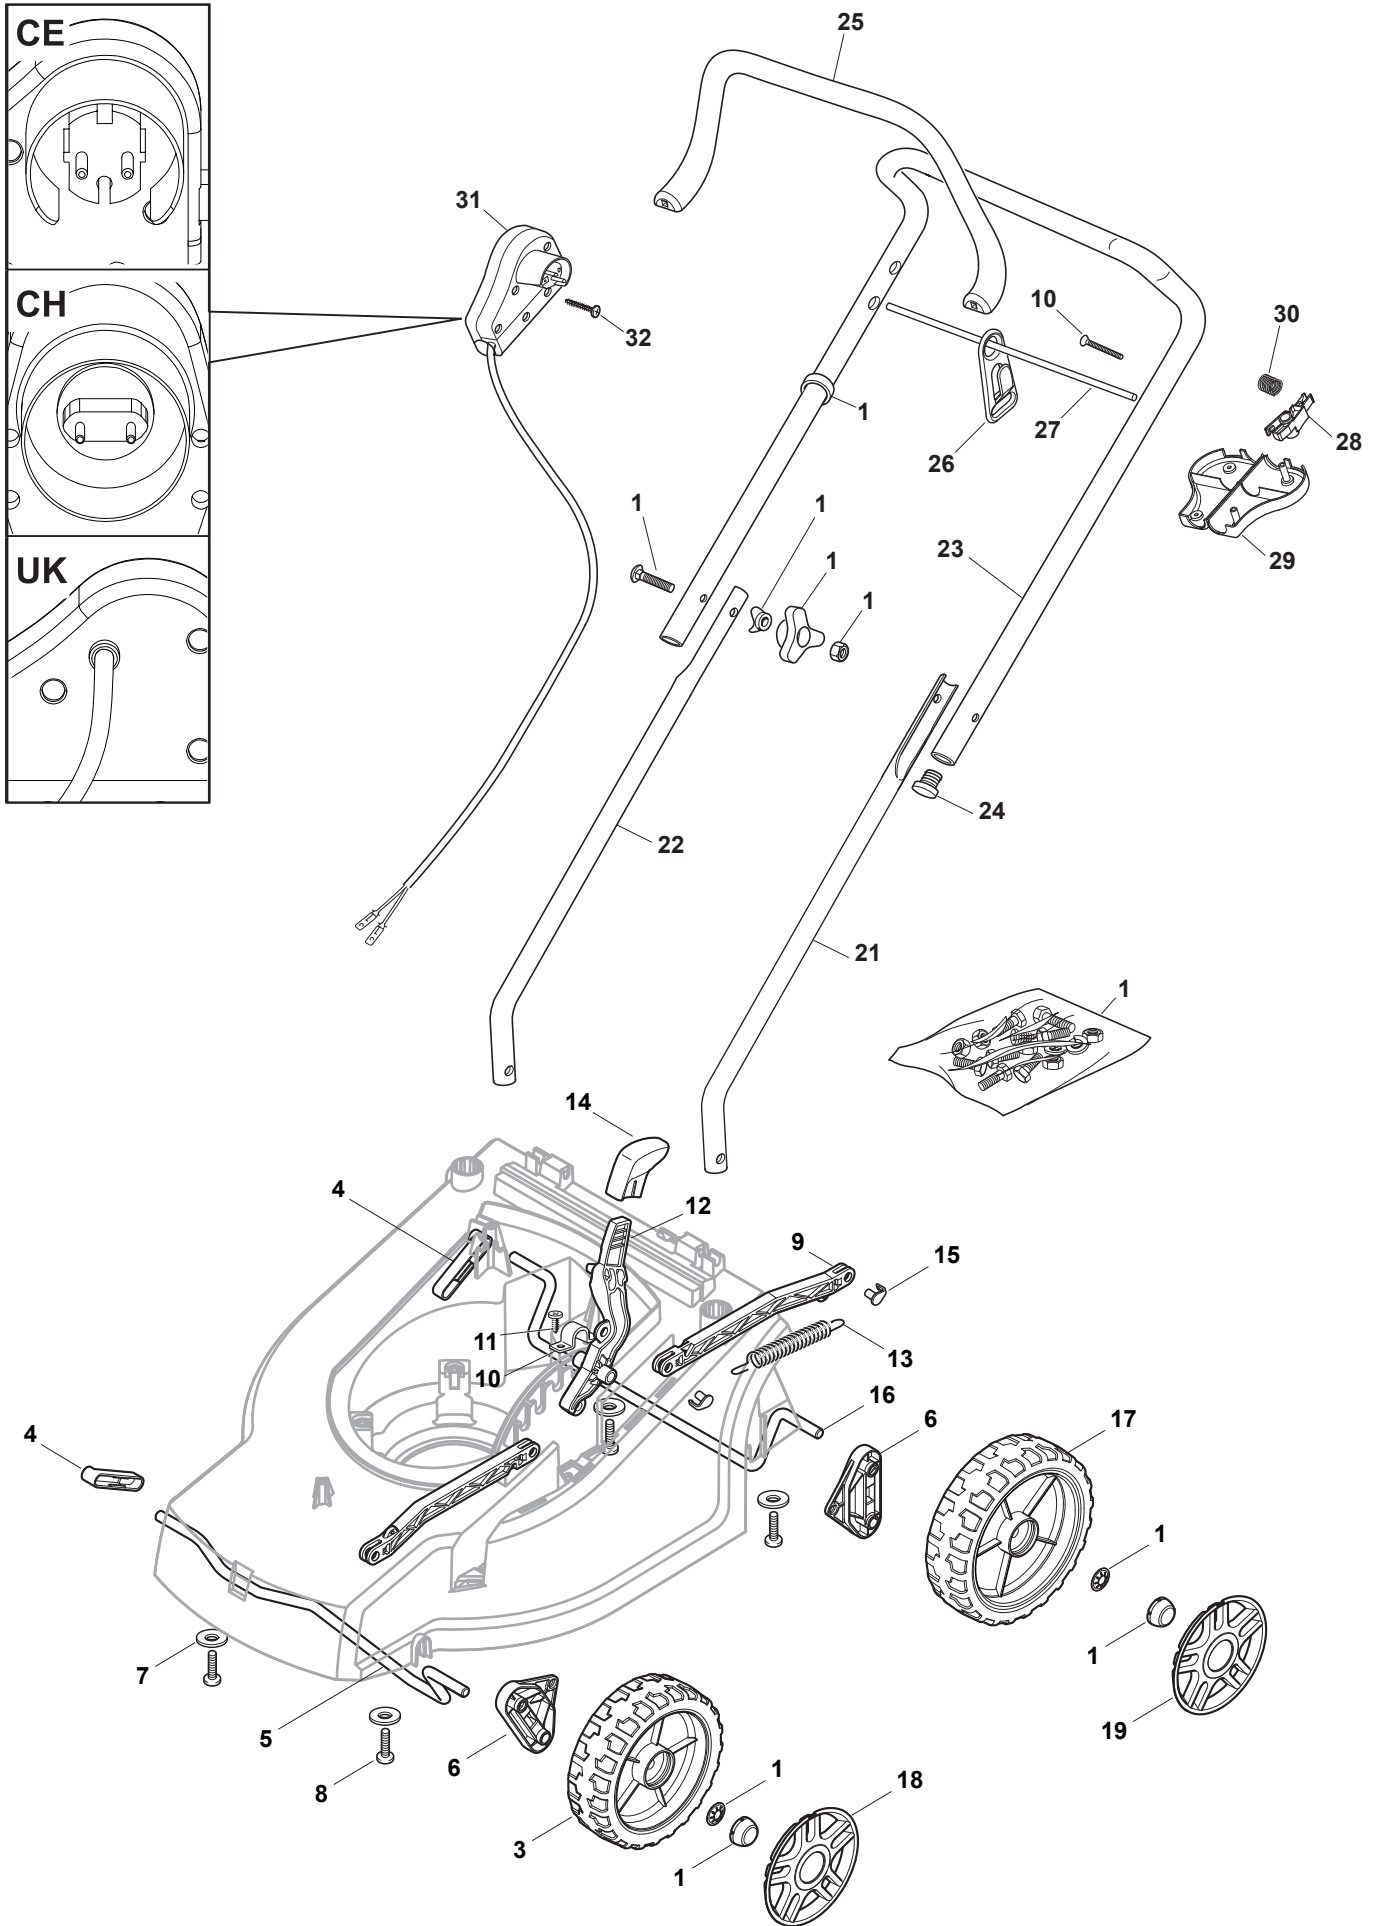

# Illustrated Parts List

**XP 36 E**

**Model Year 2012**

- Use GLOBAL GARDEN PRODUCT Genuine Spare Parts specified in the parts list for repair and/or replacement.
- The contents described in the parts list may change due to improvement.
- The drawings of the spare parts are only indicative and might not represent the part in question exactly.
- The indications "right" - "left" - "front" - "rear" refer to the position of the operator when using the machine.
- When placing orders of parts for repair and/or replacement, make sure that the illustrated parts list is the one applying to the machine's year of manufacture, as shown on the identification plate attached to the machine.

Position	Part No.	Q.Ty	Description
1	381008756/0	1	Outfit, Screws
3	322686102/0	2	Wheel Ø 150
4	322545220/0	2	Plate
5	122033420/0	1	Axle, Front Wheels
6	322545221/0	2	Plate
7	12523050/0	4	Washer
8	112728705/0	4	Screw
9	322869669/0	2	Tie Rod
10	25547049/0	1	Plate
11	12728701/0	2	Screw
12	322321528/0	1	Lever, Height Adjustment
13	122450425/0	1	Spring
14	322399827/0	1	Knob
15	22524338/0	1	Pin
16	122033421/0	1	Axle, Rear Wheels
17	322686103/0	2	Wheel Ø 165
18	322110665/0	2	Hub Cap Grey
19	322110491/2	2	Hub Cap Grey
21	381006940/2	1	Handle, L Lower
22	381006939/2	1	Handle, R Lower
23	81006941/4	1	Handle, Upper Part
24	18566112/0	2	Cap
31	381600503/2	1	Dead Hand Switch CE
32	12728701/0	4	Screw
25	322322882/1	1	Handgrip Red
26	322195101/4	1	Fairlead
27	22010250/0	1	Rod, Fairlead Bearing
28	322230350/1	1	Fulcrum Pin
29	22785144/1	1	Support
30	22450115/0	1	Spring