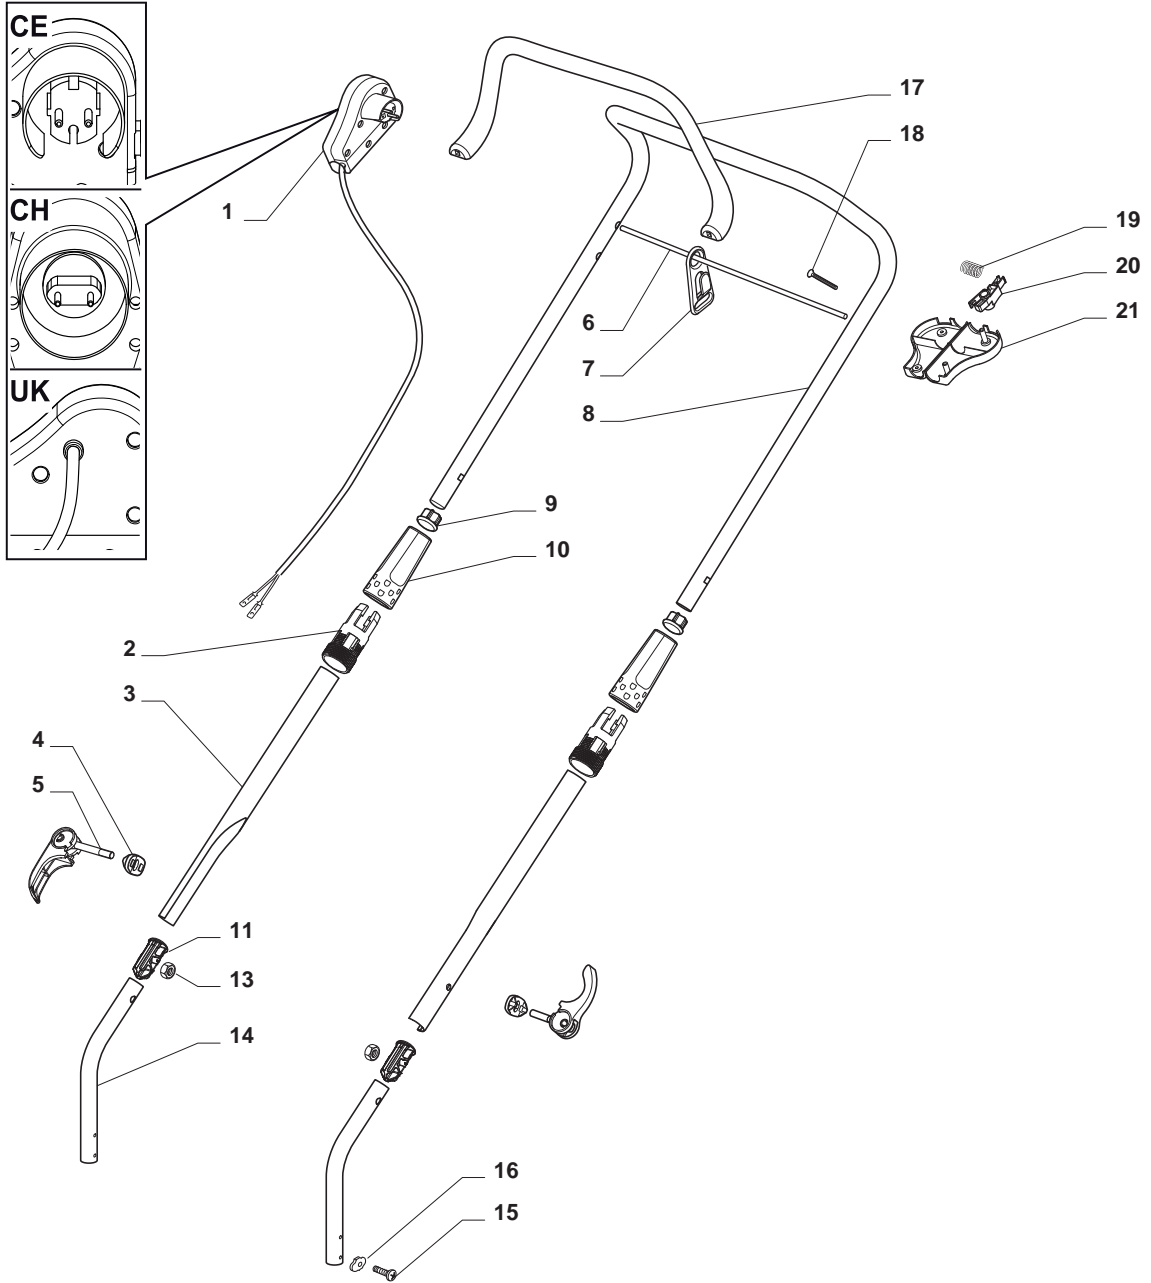

THIS INFORMATION IS NOT INTENDED FOR SALE OR RESALE, AND THIS NOTICE MUST REMAIN ON ALL COPIES.

Position	Part No.	Q.Ty	Description
1	81002837/0	1	Axle, Front Wheels
2	12523050/0	4	Washer
3	12728680/0	4	Screw
4	22170631/0	2	Spacer
12	81002839/0	1	Axle, Rear Wheels
21	22399818/0	1	Knob
22	322321535/0	1	Lever, Height Adjustment
24	12728691/0	2	Screw
25	25547049/0	1	Plate
26	22450424/0	2	Spring
27	22524338/0	4	Pin
28	22869668/0	2	Tie Rod
29	22109724/0	1	Cover, Grey

Position	Part No.	Q.Ty	Description
1	322066733/0	1	Deck Red
2	12728691/0	2	Screw
3	22608535/0	1	Plate
4	12728450/0	2	Screw
5	22450423/0	1	Spring
6	322600157/1	1	Stone-Guard, Grey
7	12728691/0	1	Screw
8	12735410/0	4	Screw
9	118563667/0	1	Motor
11	322465602/1	1	Hub Fan
12	81004145/0	1	Blade
13	381004352/1	1	Screw
14	12728524/0	1	Screw
15	322109723/1	1	Support, Cover
16	322055479/0	1	Cover, Red

Position	Part No.	Q.Ty	Description
1	22034508/0	8	Bush
2	22686091/1	2	Wheel Ø 165
3	12523060/0	4	Washer
4	12155000/0	4	Nut
5	22110491/0	2	Hub Cap
6	22686092/0	2	Wheel Ø 190
7	22110492/0	2	Hub Cap
8	22600095/0	2	Protection, Wheel
9	22600131/0	2	Protection, Wheel

Position	Part No.	Q.Ty	Description
1	381600503/3	1	Dead Hand Switch (CE)
1	381600505/4	1	Dead Hand Switch (UK)
1	381600504/3	1	Dead Hand Switch (UK)
2	322245063/0	2	Ring Nut, Internal
3	381006697/0	1	Handle, Middle Part
4	322680014/0	2	Washer
5	381003252/0	2	Lever, Handle Blocking
6	22010252/0	1	Rod, Fairlead Bearing
7	322195101/4	1	Fairlead
8	381006695/0	1	Handle, Upper Part
9	22820066/1	2	Cap
10	322245062/0	2	Ring Nut, External
11	322820079/0	2	Cap
13	12293200/0	2	Nut
14	381006693/0	1	Handle, Lower Part
15	12731600/1	2	Screw
16	12523060/0	2	Washer
17	322322882/1	1	Lever, Engine Brake Red
18	12728701/0	4	Screw
19	22450115/0	1	Spring
20	322230350/1	1	Fulcrum Pin
21	322785144/1	1	Support