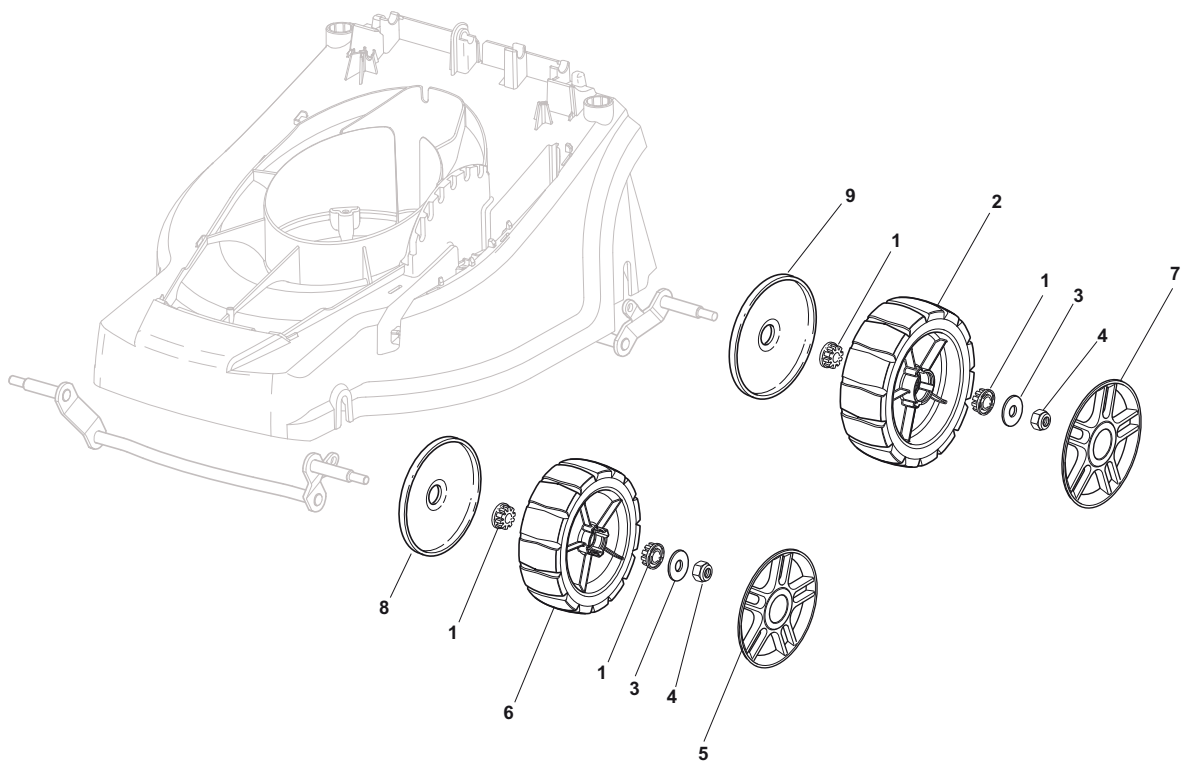

THIS INFORMATION IS NOT INTENDED FOR SALE OR RESALE, AND THIS NOTICE MUST REMAIN ON ALL COPIES.

Position	Part No.	Q.Ty	Description
1	81002837/0	1	Axle, Front Wheels
2	12523050/0	4	Washer
3	12728680/0	4	Screw
4	22170631/0	2	Spacer
12	81002839/0	1	Axle, Rear Wheels
21	22399818/0	1	Knob
22	322321535/0	1	Lever, Height Adjustment
24	12728691/0	2	Screw
25	25547049/0	1	Plate
26	22450424/0	2	Spring
27	22524338/0	4	Pin
28	22869668/0	2	Tie Rod
29	22109724/0	1	Cover, Grey

Position	Part No.	Q.Ty	Description
1	322066733/0	1	Deck Red
2	12728691/0	2	Screw
3	22608535/0	1	Plate
4	12728450/0	2	Screw
5	22450423/0	1	Spring
6	322600157/1	1	Stone-Guard, Grey
7	12728691/0	1	Screw
8	12735410/0	4	Screw
9	118563667/0	1	Motor
11	322465602/1	1	Hub Fan
12	81004145/0	1	Blade
13	381004352/1	1	Screw
14	12728524/0	1	Screw
15	322109723/1	1	Support, Cover
16	322055479/0	1	Cover, Red

Position	Part No.	Q.Ty	Description
1	22034508/0	8	Bush
2	22686091/1	2	Wheel Ø 165
3	12523060/0	4	Washer
4	12155000/0	4	Nut
5	22110491/0	2	Hub Cap
6	22686092/0	2	Wheel Ø 190
7	22110492/0	2	Hub Cap
8	22600095/0	2	Protection, Wheel
9	22600131/0	2	Protection, Wheel

Position	Part No.	Q.Ty	Description
1	381600503/3	1	Dead Hand Switch (CE)
1	381600505/4	1	Dead Hand Switch (UK)
1	381600504/3	1	Dead Hand Switch (UK)
2	322245063/0	2	Ring Nut, Internal
3	381006697/0	1	Handle, Middle Part
4	322680014/0	2	Washer
5	381003252/0	2	Lever, Handle Blocking
6	22010252/0	1	Rod, Fairlead Bearing
7	322195101/4	1	Fairlead
8	381006695/0	1	Handle, Upper Part
9	22820066/1	2	Cap
10	322245062/0	2	Ring Nut, External
11	322820079/0	2	Cap
13	12293200/0	2	Nut
14	381006693/0	1	Handle, Lower Part
15	12731600/1	2	Screw
16	12523060/0	2	Washer
17	322322882/1	1	Lever, Engine Brake Red
18	12728701/0	4	Screw
19	22450115/0	1	Spring
20	322230350/1	1	Fulcrum Pin
21	322785144/1	1	Support