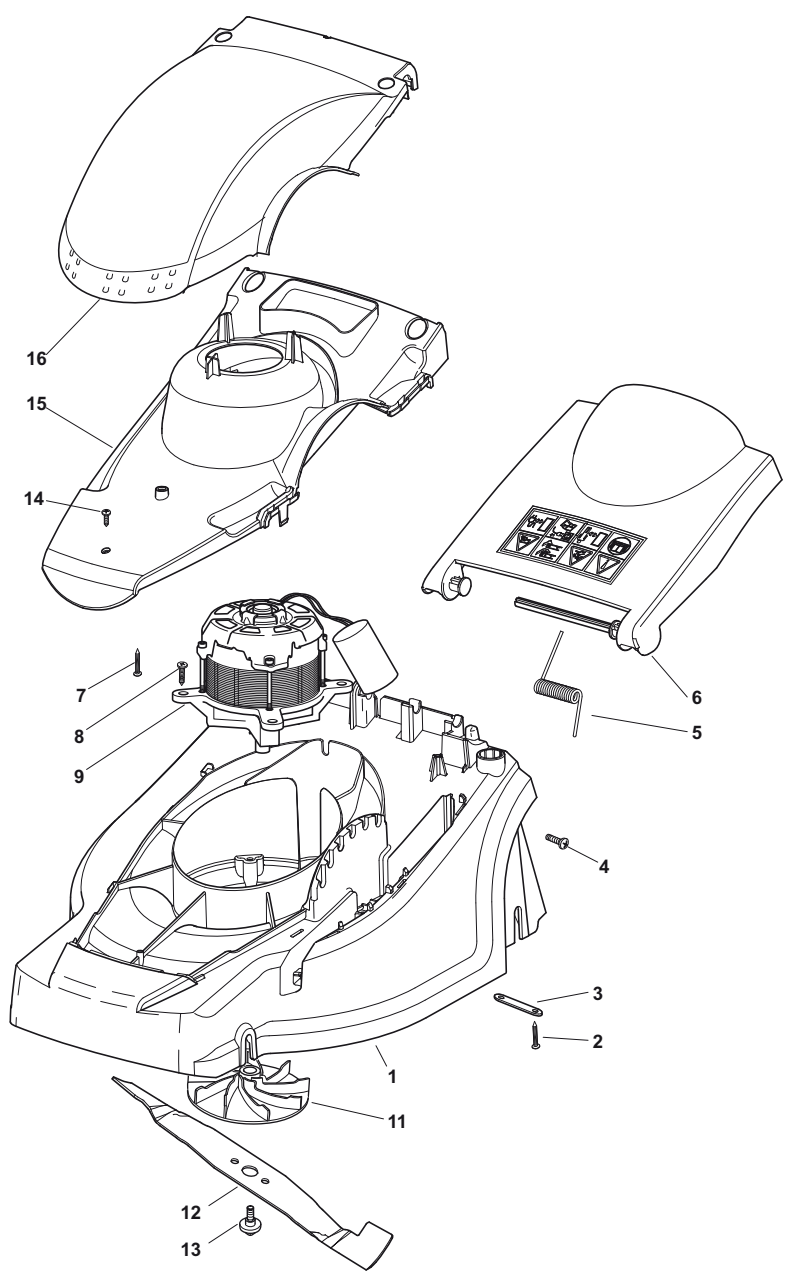

THIS INFORMATION IS NOT INTENDED FOR SALE OR RESALE, AND THIS NOTICE MUST REMAIN ON ALL COPIES.

Position	Part No.	Q.Ty	Description
1	81002837/0	1	Axle, Front Wheels
2	12523050/0	4	Washer
3	12728680/0	4	Screw
4	22170631/0	2	Spacer
12	81002839/0	1	Axle, Rear Wheels
21	22399818/0	1	Knob
22	322321535/0	1	Lever, Height Adjustment
24	12728691/0	2	Screw
25	25547049/0	1	Plate
26	22450424/0	2	Spring
27	22524338/0	4	Pin
28	22869668/0	2	Tie Rod
29	22109724/0	1	Cover, Grey

Position	Part No.	Q.Ty	Description
1	22034508/0	8	Bush
2	22686091/1	2	Wheel Ø 165
3	12523060/0	4	Washer
4	12155000/0	4	Nut
5	22110491/0	2	Hub Cap
6	22686092/0	2	Wheel Ø 190
7	22110492/0	2	Hub Cap
8	22600095/0	2	Protection, Wheel
9	22600131/0	2	Protection, Wheel

Position	Part No.	Q.Ty	Description
1	381600503/3	1	Dead Hand Switch (CE)
1	381600505/4	1	Dead Hand Switch (UK)
1	381600504/3	1	Dead Hand Switch (UK)
2	322245063/0	2	Ring Nut, Internal
3	381006697/0	1	Handle, Middle Part
4	322680014/0	2	Washer
5	381003252/0	2	Lever, Handle Blocking
6	22010252/0	1	Rod, Fairlead Bearing
7	322195101/4	1	Fairlead
8	381006695/0	1	Handle, Upper Part
9	22820066/1	2	Cap
10	322245062/0	2	Ring Nut, External
11	322820079/0	2	Cap
13	12293200/0	2	Nut
14	381006693/0	1	Handle, Lower Part
15	12731600/1	2	Screw
16	12523060/0	2	Washer
17	322322882/1	1	Lever, Engine Brake Red
18	12728701/0	4	Screw
19	22450115/0	1	Spring
20	322230350/1	1	Fulcrum Pin
21	322785144/1	1	Support