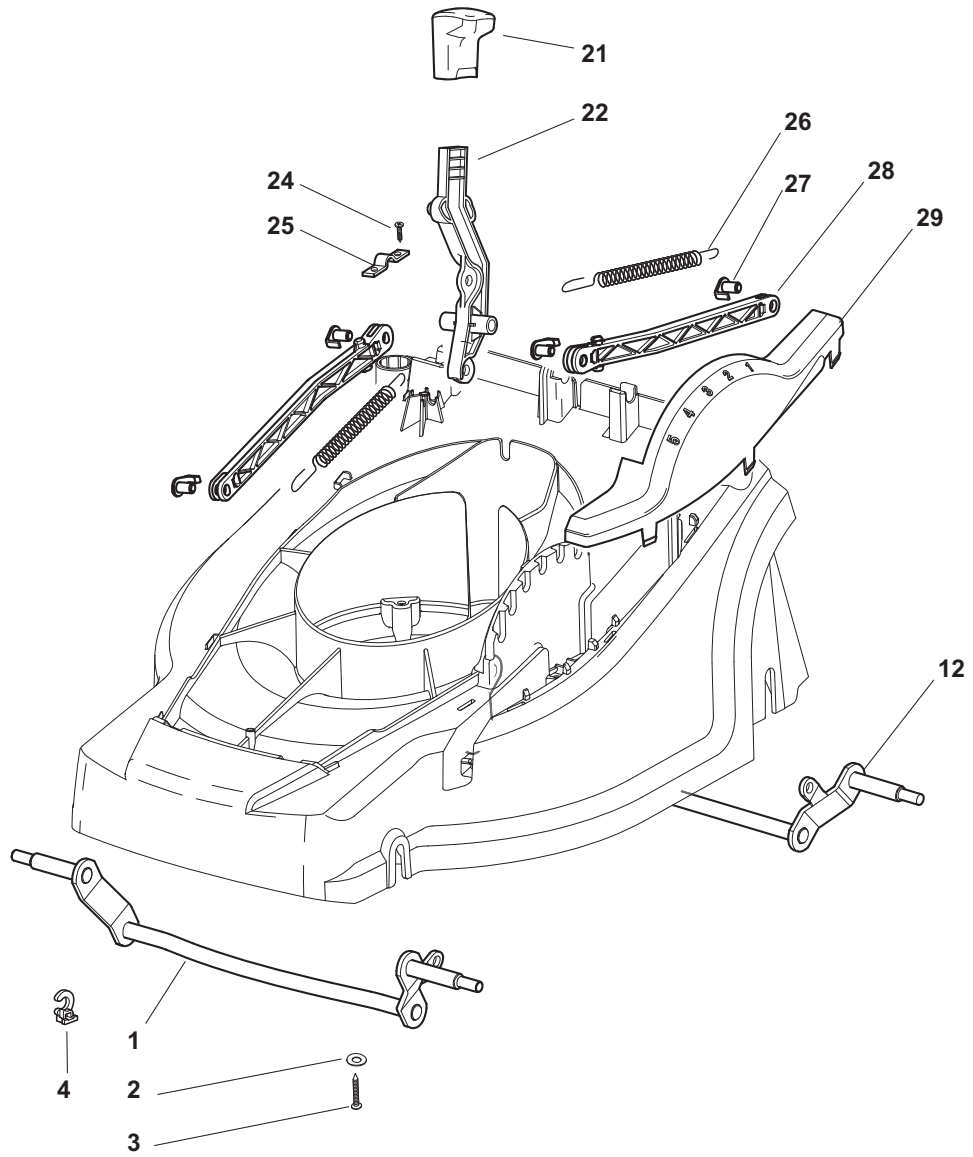

THIS INFORMATION IS NOT INTENDED FOR SALE OR RESALE, AND THIS NOTICE MUST REMAIN ON ALL COPIES.

Position	Part No.	Q.Ty	Description
1	81002837/0	1	Axle, Front Wheels
2	12523050/0	4	Washer
3	12728680/0	4	Screw
4	22170631/0	2	Spacer
12	81002839/0	1	Axle, Rear Wheels
21	22399818/0	1	Knob
22	322321535/0	1	Lever, Height Adjustment
24	12728691/0	2	Screw
25	25547049/0	1	Plate
26	22450424/0	2	Spring
27	22524338/0	4	Pin
28	22869668/0	2	Tie Rod
29	22109724/0	1	Cover, Grey

Position	Part No.	Q.Ty	Description
1	322066733/0	1	Deck Red
2	12728691/0	2	Screw
3	22608535/0	1	Plate
4	12728450/0	2	Screw
5	22450423/0	1	Spring
6	322600157/1	1	Stone-Guard, Grey
7	12728691/0	1	Screw
8	12735410/0	4	Screw
9	118563667/0	1	Motor
11	322465602/1	1	Hub Fan
12	81004145/0	1	Blade
13	381004352/1	1	Screw
14	12728524/0	1	Screw
15	322109723/1	1	Support, Cover
16	322055479/0	1	Cover, Red

Position	Part No.	Q.Ty	Description
1	22034508/0	8	Bush
2	22686091/1	2	Wheel Ø 165
3	12523060/0	4	Washer
4	12155000/0	4	Nut
5	22110491/0	2	Hub Cap
6	22686092/0	2	Wheel Ø 190
7	22110492/0	2	Hub Cap
8	22600095/0	2	Protection, Wheel
9	22600131/0	2	Protection, Wheel

Position	Part No.	Q.Ty	Description
1	381600503/3	1	Dead Hand Switch (CE)
1	381600505/4	1	Dead Hand Switch (UK)
1	381600504/3	1	Dead Hand Switch (UK)
2	322245063/0	2	Ring Nut, Internal
3	381006697/0	1	Handle, Middle Part
4	322680014/0	2	Washer
5	381003252/0	2	Lever, Handle Blocking
6	22010252/0	1	Rod, Fairlead Bearing
7	322195101/4	1	Fairlead
8	381006695/0	1	Handle, Upper Part
9	22820066/1	2	Cap
10	322245062/0	2	Ring Nut, External
11	322820079/0	2	Cap
13	12293200/0	2	Nut
14	381006693/0	1	Handle, Lower Part
15	12731600/1	2	Screw
16	12523060/0	2	Washer
17	322322882/1	1	Lever, Engine Brake Red
18	12728701/0	4	Screw
19	22450115/0	1	Spring
20	322230350/1	1	Fulcrum Pin
21	322785144/1	1	Support