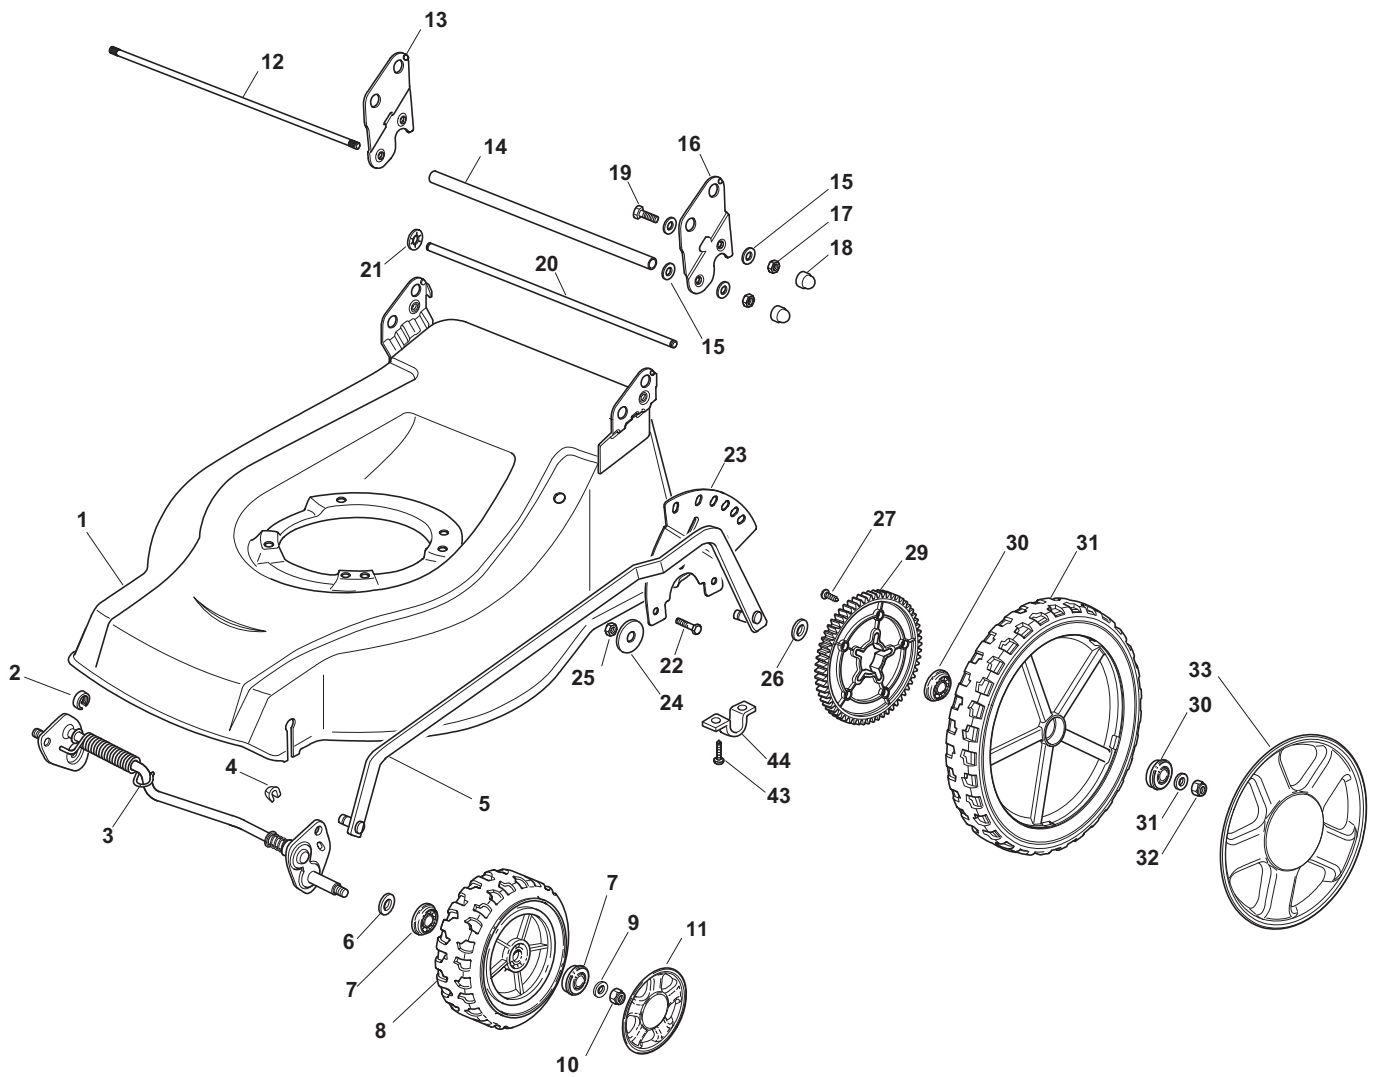

# Illustrated Parts List

## XSW 50 ELS - Model Year 2010

- Use GLOBAL GARDEN PRODUCT Genuine Spare Parts specified in the parts list for repair and/or replacement.
- The contents described in the parts list may change due to improvement.
- The drawings of the spare parts are only indicative and might not represent the part in question exactly.
- The indications "right" - "left" - "front" - "rear" refer to the position of the operator when using the machine.
- When placing orders of parts for repair and/or replacement, make sure that the illustrated parts list is the one applying to the machine's year of manufacture, as shown on the identification plate attached to the machine.

# Wheels And Height Adjusting

XSW 50 ELS - Model Year 2010

**Wheels And Height Adjusting**

Pos.	Part no.	Q.ty	Description	Remarks
1	81002424/1	1	Deck Red	
2	22171002/0	2	Spacer	
3	381002861/0	1	Axle, Front Wheels	
4	12436050/0	2	Plate	
5	381001999/0	1	Rod, Height Adjustment	
6	12530150/0	2	Washer	
7	22122200/0	4	Bearing	
8	81007343/0	2	Wheel	
9	12521350/0	2	Washer	
10	12155000/0	2	Nut	
11	22110382/0	2	Hub Cap, Grey D.210	
12	22517702/1	1	Stone Guard Fulcrum	
13	22778427/0	1	Bracket, R	
14	22869717/0	1	Spacer	
15	22671653/0	8	Washer	
16	22778429/0	1	Bracket, L	
17	12155000/0	4	Nut	
18	18203854/0	4	Protection	
19	12793301/0	2	Screw	
20	22517860/0	1	Pin	
21	12604899/0	2	Crown Fastener	
22	12792611/0	3	Screw	
23	322735579/1	1	Sector, Height Adjustment	
24	12523060/0	3	Washer	
25	12155000/0	3	Nut	
26	22675100/0	2	Washer	
27	12728691/0	6	Screw	
28	22120110/0	2	Sprocket	
29	22122200/0	4	Bearing	
30	81007380/0	2	Wheel	
31	12521350/0	4	Washer	
32	12155000/0	2	Nut	
33	22110511/0	2	Hub Cap, Grey D.300	
43	12731350/0	4	Screw	
44	22545152/0	2	Plate	