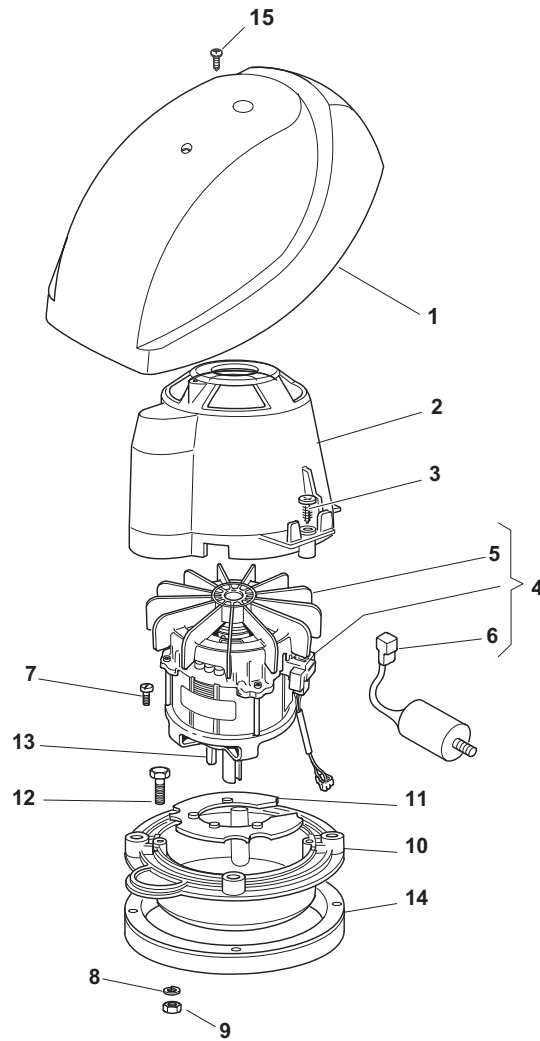

Electric Motor

Pos.	Part no.	Q.ty	Description	Remarks
1	22055084/0	1	Cover	
2	22785210/0	1	Support, Cover	
3	12728710/0	4	Screw	
4	118563641/1	1	Motor Atb	230V (1800W)
5	18740054/0	1	Fan Motor Atb	
6	18222039/0	1	Condenser 25 µf	
7	12735410/0	4	Screw	
8	12583500/0	4	Grower	
9	12293200/0	4	Nut	
10	322207211/4	1	Flange	
11	322720360/2	1	Ventilation Screen	
12	12691800/0	4	Screw	
13	12139440/0	1	Feather	
14	22170960/1	1	Spacer	
15	12728680/0	2	Screw