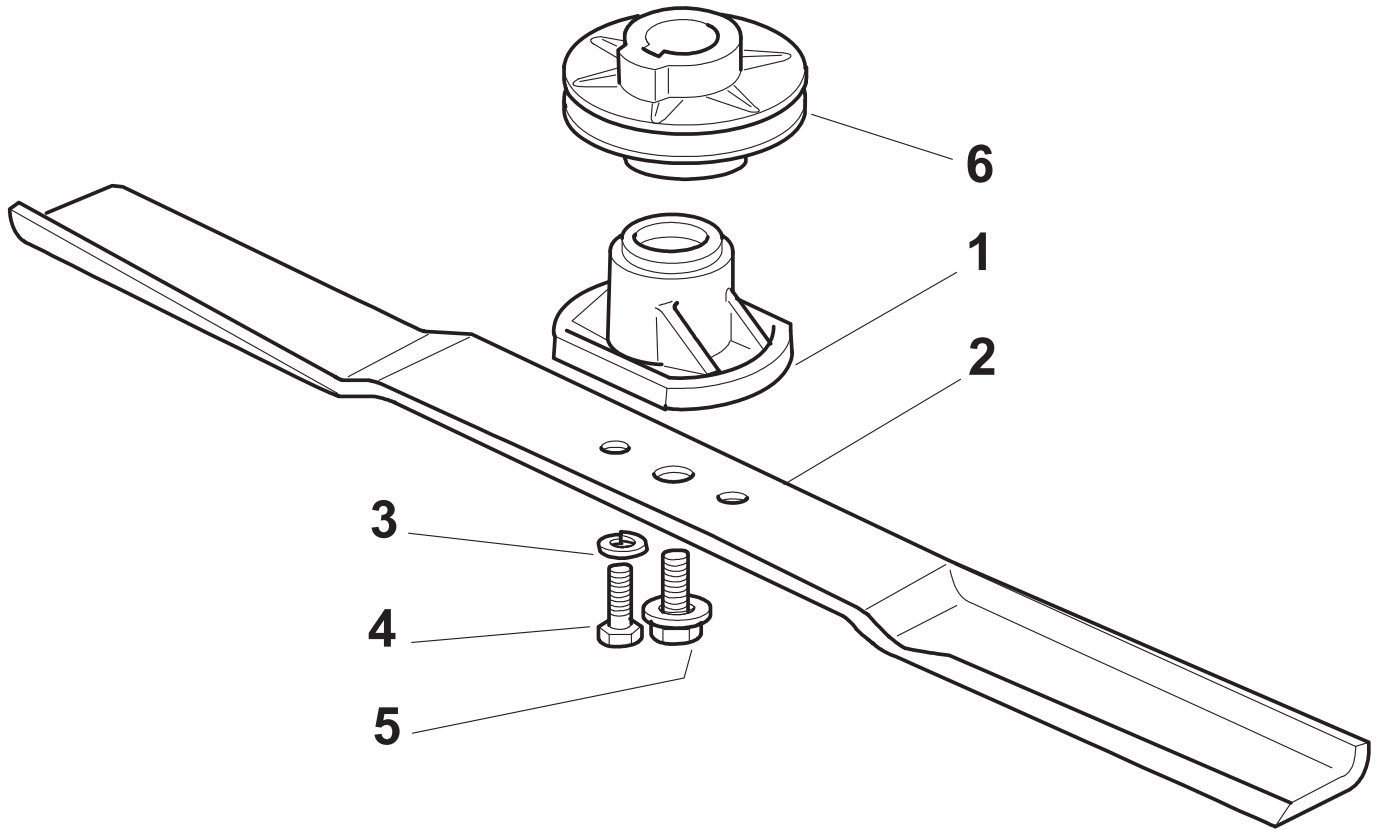

Blade

Pos.	Part no.	Q.ty	Description	Remarks
1	322463186/3	1	Hub	
2	81004346/3	1	Blade Standard	
3	12583500/0	2	Grower	
4	12793102/0	2	Screw	
5	81004352/0	1	Screw	
6	22601911/1	1	Pulley