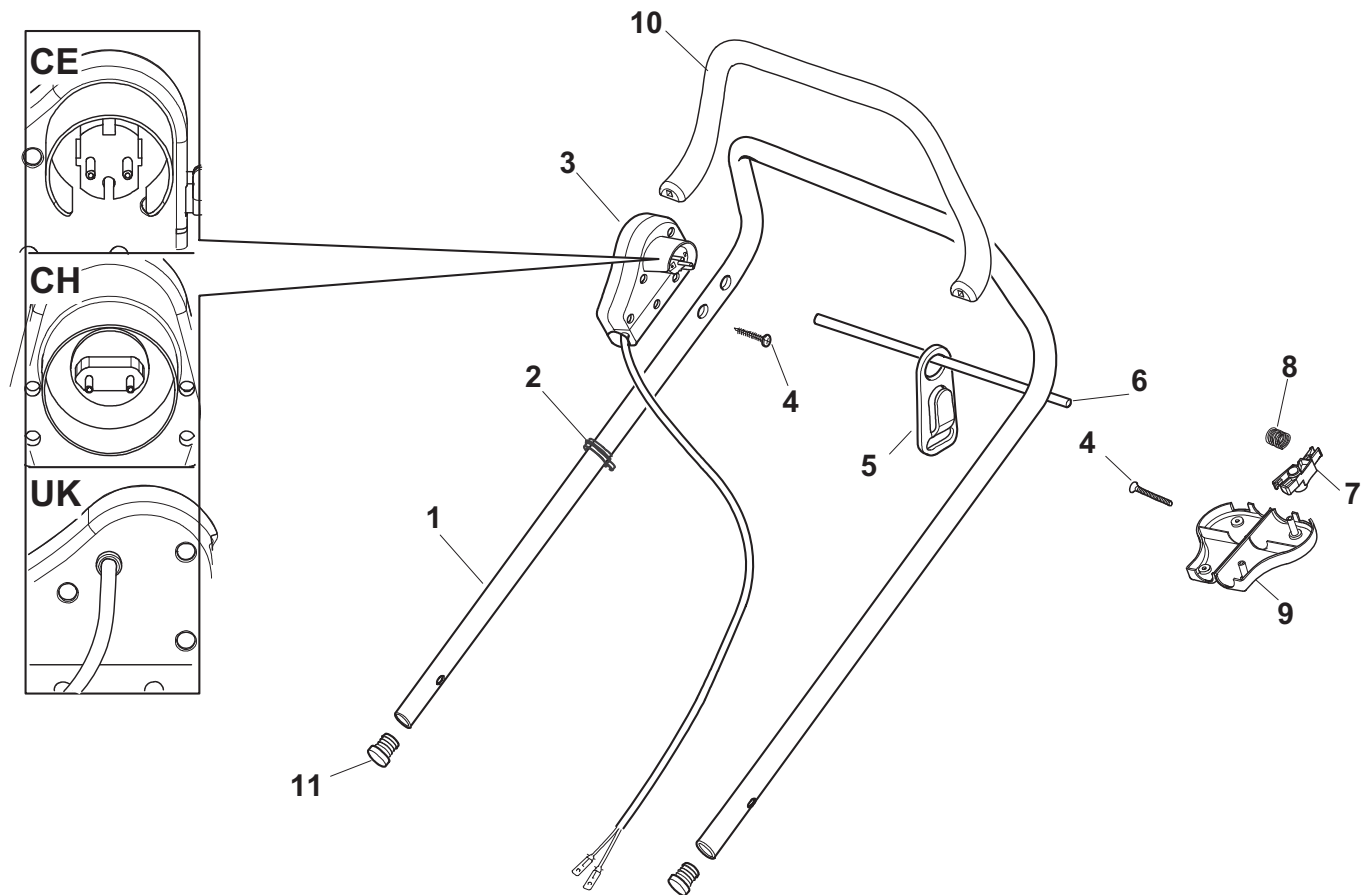

# Wheels And Height Adjusting

XSW 50 ELS - Model Year 2010

**Wheels And Height Adjusting**

Pos.	Part no.	Q.ty	Description	Remarks
1	81002424/1	1	Deck Red	
2	22171002/0	2	Spacer	
3	381002861/0	1	Axle, Front Wheels	
4	12436050/0	2	Plate	
5	381001999/0	1	Rod, Height Adjustment	
6	12530150/0	2	Washer	
7	22122200/0	4	Bearing	
8	81007343/0	2	Wheel	
9	12521350/0	2	Washer	
10	12155000/0	2	Nut	
11	22110382/0	2	Hub Cap, Grey D.210	
12	22517702/1	1	Stone Guard Fulcrum	
13	22778427/0	1	Bracket, R	
14	22869717/0	1	Spacer	
15	22671653/0	8	Washer	
16	22778429/0	1	Bracket, L	
17	12155000/0	4	Nut	
18	18203854/0	4	Protection	
19	12793301/0	2	Screw	
20	22517860/0	1	Pin	
21	12604899/0	2	Crown Fastener	
22	12792611/0	3	Screw	
23	322735579/1	1	Sector, Height Adjustment	
24	12523060/0	3	Washer	
25	12155000/0	3	Nut	
26	22675100/0	2	Washer	
27	12728691/0	6	Screw	
28	22120110/0	2	Sprocket	
29	22122200/0	4	Bearing	
30	81007380/0	2	Wheel	
31	12521350/0	4	Washer	
32	12155000/0	2	Nut	
33	22110511/0	2	Hub Cap, Grey D.300	
43	12731350/0	4	Screw	
44	22545152/0	2	Plate	

### Handle, Lower Part

Pos.	Part no.	Q.ty	Description	Remarks
1	12293202/0	4	Nut	
2	22399803/0	4	Knob	
3	22785081/1	2	Support, External	
4	22785083/1	1	Support, L Internal	
5	22551575/0	2	Plate, Inside	
6	12691810/0	2	Screw	
7	12155000/0	2	Nut	
8	22785082/0	1	Support, R Internal	
9	12521350/0	2	Washer	
10	12793301/0	2	Screw	
11	12819125/0	2	Screw	
12	22680006/1	2	Washer	
15	81006531/0	2	Handle, Lower Part	
16	81008633/0	1	Outfit, Screws	

### Handle, Upper Part

Pos.	Part no.	Q.ty	Description	Remarks
1	81007037/1	1	Handle, Upper Part	
2	22192000/1	2	Clamp	
3	381600503/2	1	Dead Hand Switch	CE
3	381600504/2	1	Dead Hand Switch	CH
3	381600505/2	1	Dead Hand Switch	UK
4	12728701/0	4	Screw	
5	22195101/4	1	Fairlead	
6	22010251/0	1	Rod, Fairlead Bearing	
7	322230350/1	1	Fulcrum Pin	
8	22450115/0	1	Spring	
9	22785144/0	1	Support	
10	322322884/1	1	Red Lever, Engine Brake	
11	18566112/0	2	Cap	