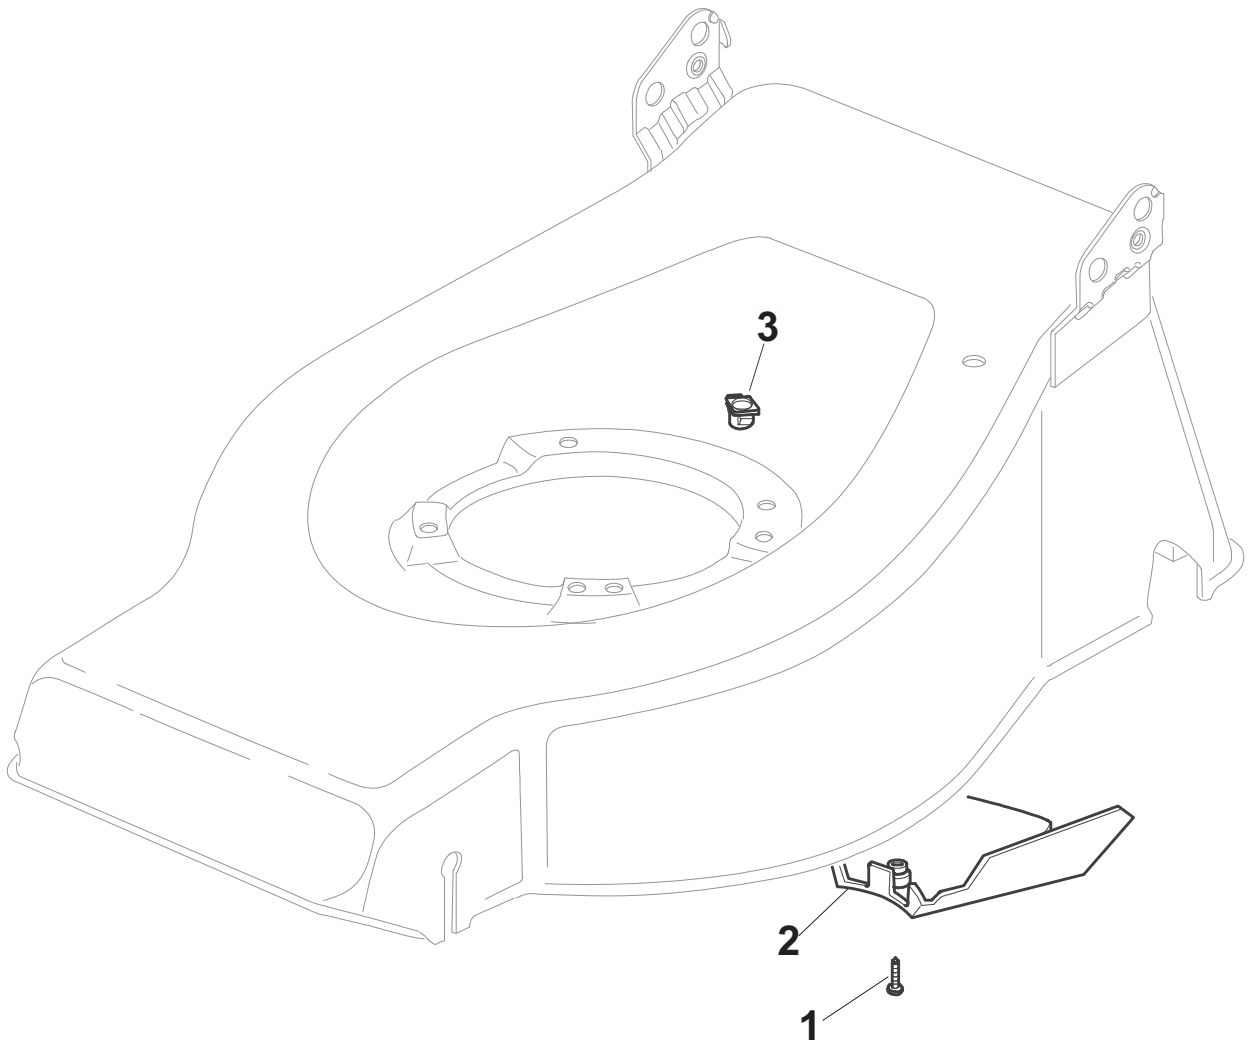

# Wheels And Height Adjusting

XSW 50 ELS - Model Year 2010

**Wheels And Height Adjusting**

Pos.	Part no.	Q.ty	Description	Remarks
1	81002424/1	1	Deck Red	
2	22171002/0	2	Spacer	
3	381002861/0	1	Axle, Front Wheels	
4	12436050/0	2	Plate	
5	381001999/0	1	Rod, Height Adjustment	
6	12530150/0	2	Washer	
7	22122200/0	4	Bearing	
8	81007343/0	2	Wheel	
9	12521350/0	2	Washer	
10	12155000/0	2	Nut	
11	22110382/0	2	Hub Cap, Grey D.210	
12	22517702/1	1	Stone Guard Fulcrum	
13	22778427/0	1	Bracket, R	
14	22869717/0	1	Spacer	
15	22671653/0	8	Washer	
16	22778429/0	1	Bracket, L	
17	12155000/0	4	Nut	
18	18203854/0	4	Protection	
19	12793301/0	2	Screw	
20	22517860/0	1	Pin	
21	12604899/0	2	Crown Fastener	
22	12792611/0	3	Screw	
23	322735579/1	1	Sector, Height Adjustment	
24	12523060/0	3	Washer	
25	12155000/0	3	Nut	
26	22675100/0	2	Washer	
27	12728691/0	6	Screw	
28	22120110/0	2	Sprocket	
29	22122200/0	4	Bearing	
30	81007380/0	2	Wheel	
31	12521350/0	4	Washer	
32	12155000/0	2	Nut	
33	22110511/0	2	Hub Cap, Grey D.300	
43	12731350/0	4	Screw	
44	22545152/0	2	Plate	

**Protection, Belt**

Pos.	Part no.	Q.ty	Description	Remarks
1	12727791/0	1	Screw	
2	22060180/0	1	Protection, Belt	
3	22291150/0	1	Rubber Insert	

### Handle, Lower Part

Pos.	Part no.	Q.ty	Description	Remarks
1	12293202/0	4	Nut	
2	22399803/0	4	Knob	
3	22785081/1	2	Support, External	
4	22785083/1	1	Support, L Internal	
5	22551575/0	2	Plate, Inside	
6	12691810/0	2	Screw	
7	12155000/0	2	Nut	
8	22785082/0	1	Support, R Internal	
9	12521350/0	2	Washer	
10	12793301/0	2	Screw	
11	12819125/0	2	Screw	
12	22680006/1	2	Washer	
15	81006531/0	2	Handle, Lower Part	
16	81008633/0	1	Outfit, Screws	