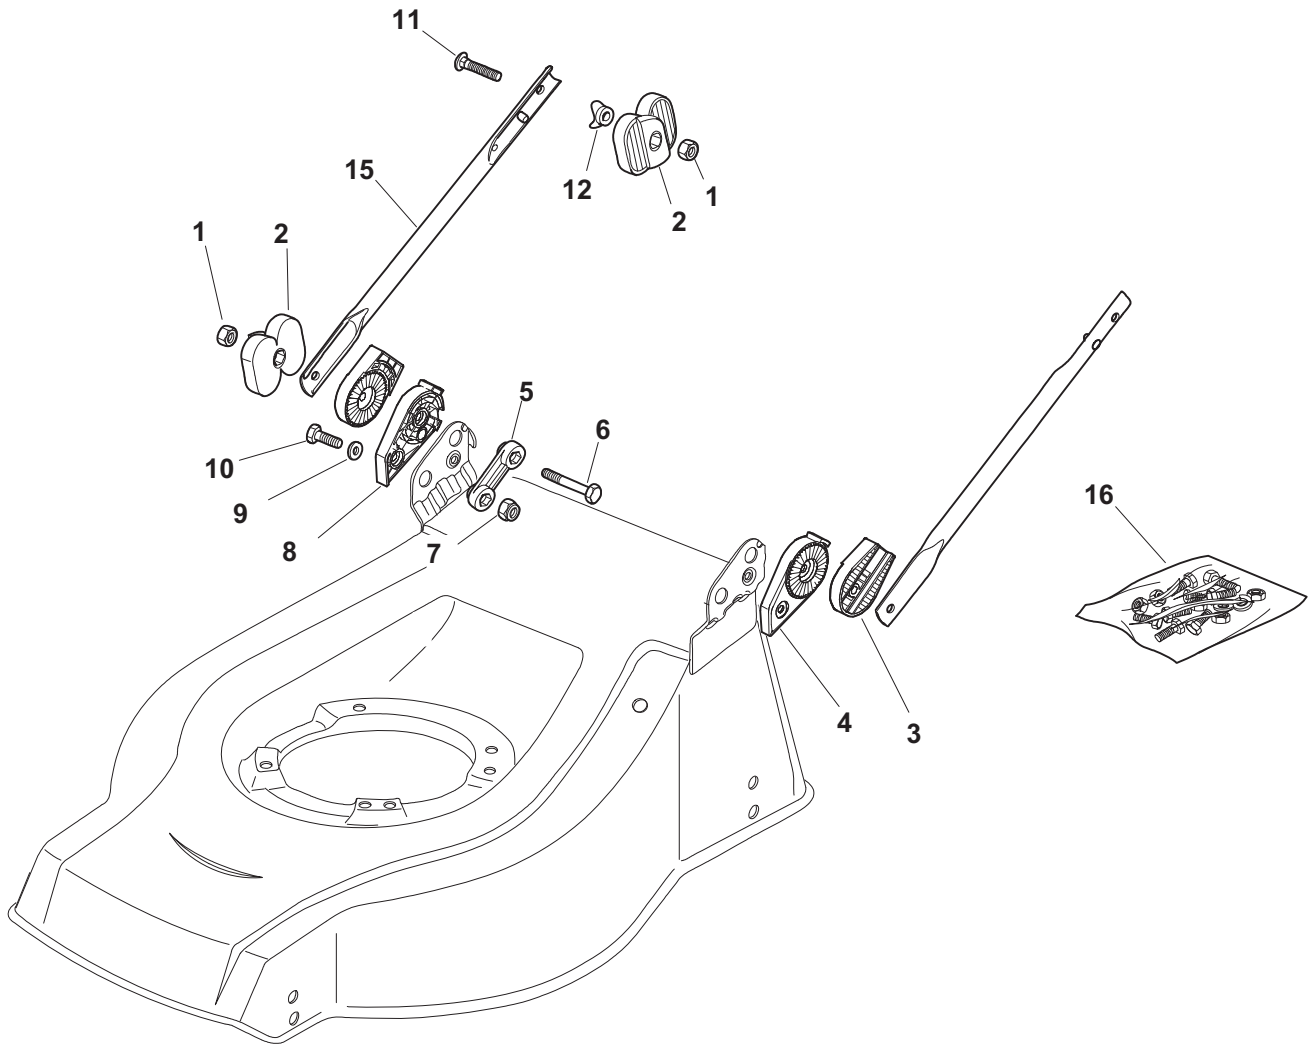

# Wheels And Height Adjusting

XSW 50 ELS - Model Year 2010

**Wheels And Height Adjusting**

Pos.	Part no.	Q.ty	Description	Remarks
1	81002424/1	1	Deck Red	
2	22171002/0	2	Spacer	
3	381002861/0	1	Axle, Front Wheels	
4	12436050/0	2	Plate	
5	381001999/0	1	Rod, Height Adjustment	
6	12530150/0	2	Washer	
7	22122200/0	4	Bearing	
8	81007343/0	2	Wheel	
9	12521350/0	2	Washer	
10	12155000/0	2	Nut	
11	22110382/0	2	Hub Cap, Grey D.210	
12	22517702/1	1	Stone Guard Fulcrum	
13	22778427/0	1	Bracket, R	
14	22869717/0	1	Spacer	
15	22671653/0	8	Washer	
16	22778429/0	1	Bracket, L	
17	12155000/0	4	Nut	
18	18203854/0	4	Protection	
19	12793301/0	2	Screw	
20	22517860/0	1	Pin	
21	12604899/0	2	Crown Fastener	
22	12792611/0	3	Screw	
23	322735579/1	1	Sector, Height Adjustment	
24	12523060/0	3	Washer	
25	12155000/0	3	Nut	
26	22675100/0	2	Washer	
27	12728691/0	6	Screw	
28	22120110/0	2	Sprocket	
29	22122200/0	4	Bearing	
30	81007380/0	2	Wheel	
31	12521350/0	4	Washer	
32	12155000/0	2	Nut	
33	22110511/0	2	Hub Cap, Grey D.300	
43	12731350/0	4	Screw	
44	22545152/0	2	Plate	

### Handle, Lower Part

Pos.	Part no.	Q.ty	Description	Remarks
1	12293202/0	4	Nut	
2	22399803/0	4	Knob	
3	22785081/1	2	Support, External	
4	22785083/1	1	Support, L Internal	
5	22551575/0	2	Plate, Inside	
6	12691810/0	2	Screw	
7	12155000/0	2	Nut	
8	22785082/0	1	Support, R Internal	
9	12521350/0	2	Washer	
10	12793301/0	2	Screw	
11	12819125/0	2	Screw	
12	22680006/1	2	Washer	
15	81006531/0	2	Handle, Lower Part	
16	81008633/0	1	Outfit, Screws	

### Handle, Upper Part

Pos.	Part no.	Q.ty	Description	Remarks
1	81007037/1	1	Handle, Upper Part	
2	22192000/1	2	Clamp	
3	381600503/2	1	Dead Hand Switch	CE
3	381600504/2	1	Dead Hand Switch	CH
3	381600505/2	1	Dead Hand Switch	UK
4	12728701/0	4	Screw	
5	22195101/4	1	Fairlead	
6	22010251/0	1	Rod, Fairlead Bearing	
7	322230350/1	1	Fulcrum Pin	
8	22450115/0	1	Spring	
9	22785144/0	1	Support	
10	322322884/1	1	Red Lever, Engine Brake	
11	18566112/0	2	Cap	