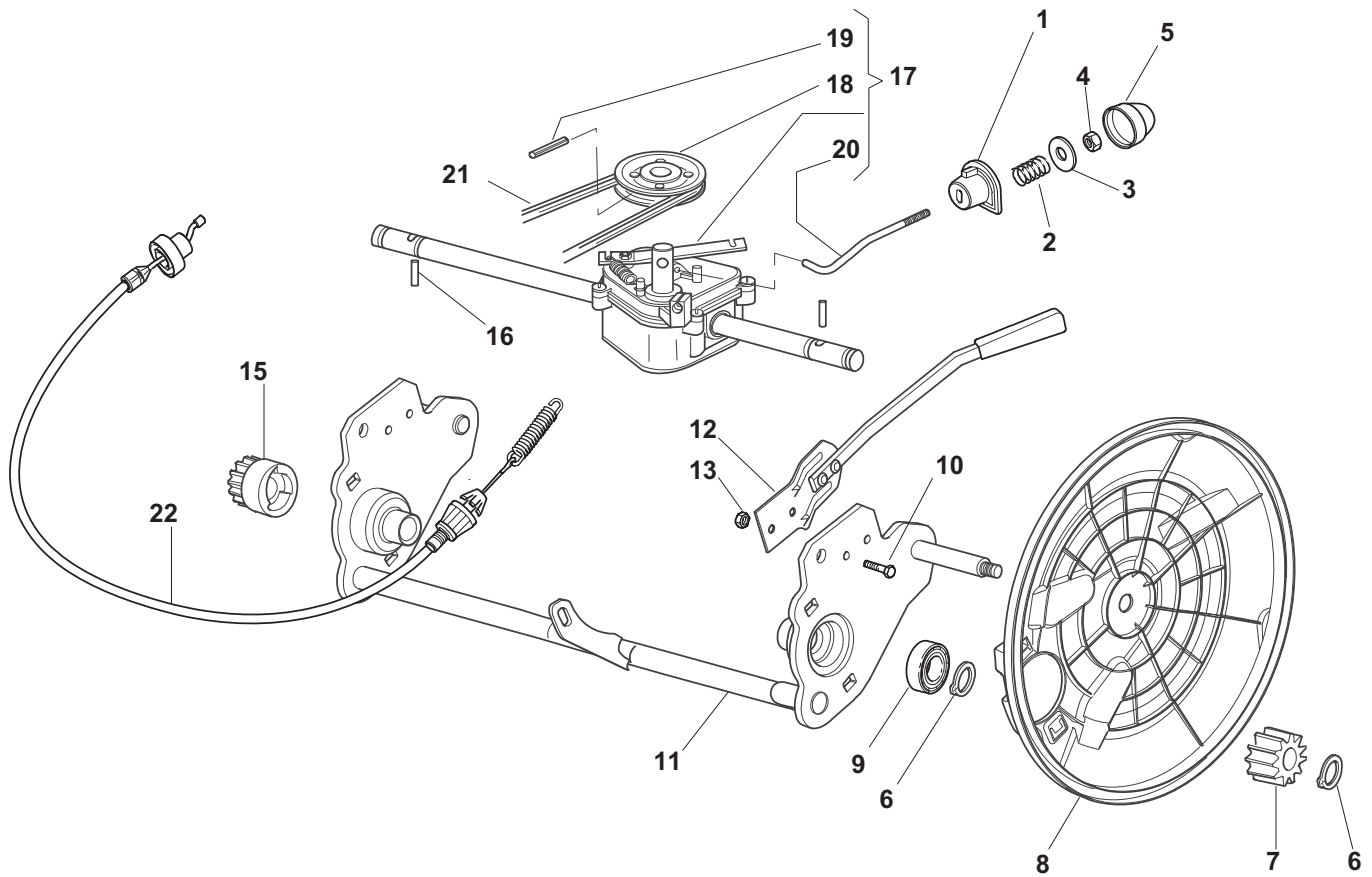

Rear Drive

Pos.	Part no.	Q.ty	Description	Remarks
1	22041957/1	1	Bush	
2	22450063/0	1	Spring	
3	22680009/0	1	Washer	
4	12154510/0	1	Nut	
5	22110230/0	1	Cap	
6	12608600/0	4	Snap Ring	
7	22570110/1	1	Pinion R	
8	22600160/0	2	Protection, Wheel	
9	19216035/0	2	Bearing	
10	12789000/0	2	Screw	
11	381002853/2	1	Axle, Rear Wheels	
12	381003326/0	1	Lever, Height Adjustment	
13	12154330/0	2	Nut	
14	122450454/0	1	Spring	
15	22570120/1	1	Pinion L	
16	22753000/0	2	Pin	
17	81003092/0	1	Gear Box	
18	22601904/0	1	Pulley	
19	12645705/0	1	Pin	
20	22033283/0	1	Adjustment Rod	
21	35063800/0	1	Belt	
22	381030012/0	1	Cable, Rear Drive