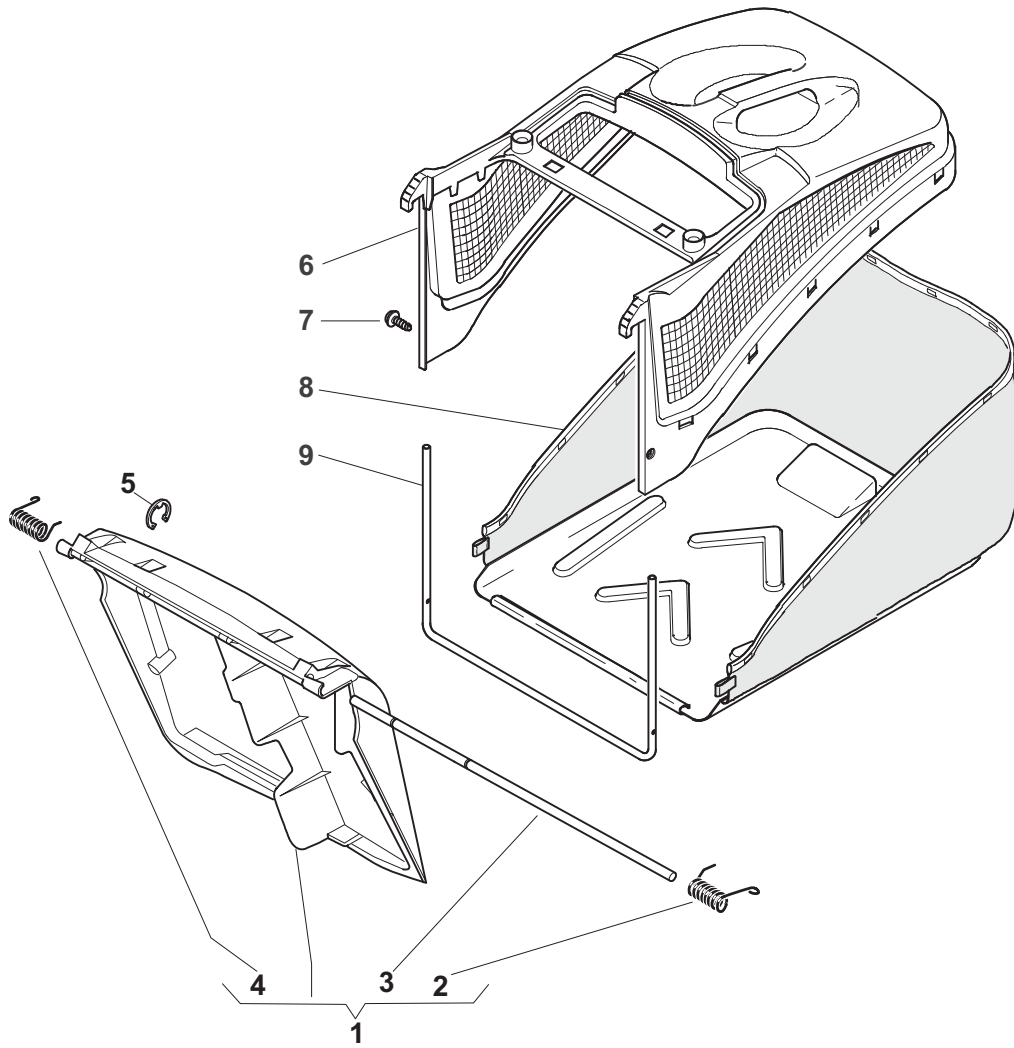

Grass-Catcher

Pos.	Part no.	Q.ty	Description	Remarks
1	81008092/0	1	Stone-Guard, Grey	
2	22450410/1	1	R Spring	
3	22517906/1	1	Pin	
4	22450420/1	1	L Spring	
5	12000930/0	1	Snap Ring	
6	22486136/0	1	Grass-Box, Upper	
7	12728445/0	2	Screw	
8	81002195/0	1	Box, Fabric	
9	22608523/0	1	Stiffening Lower