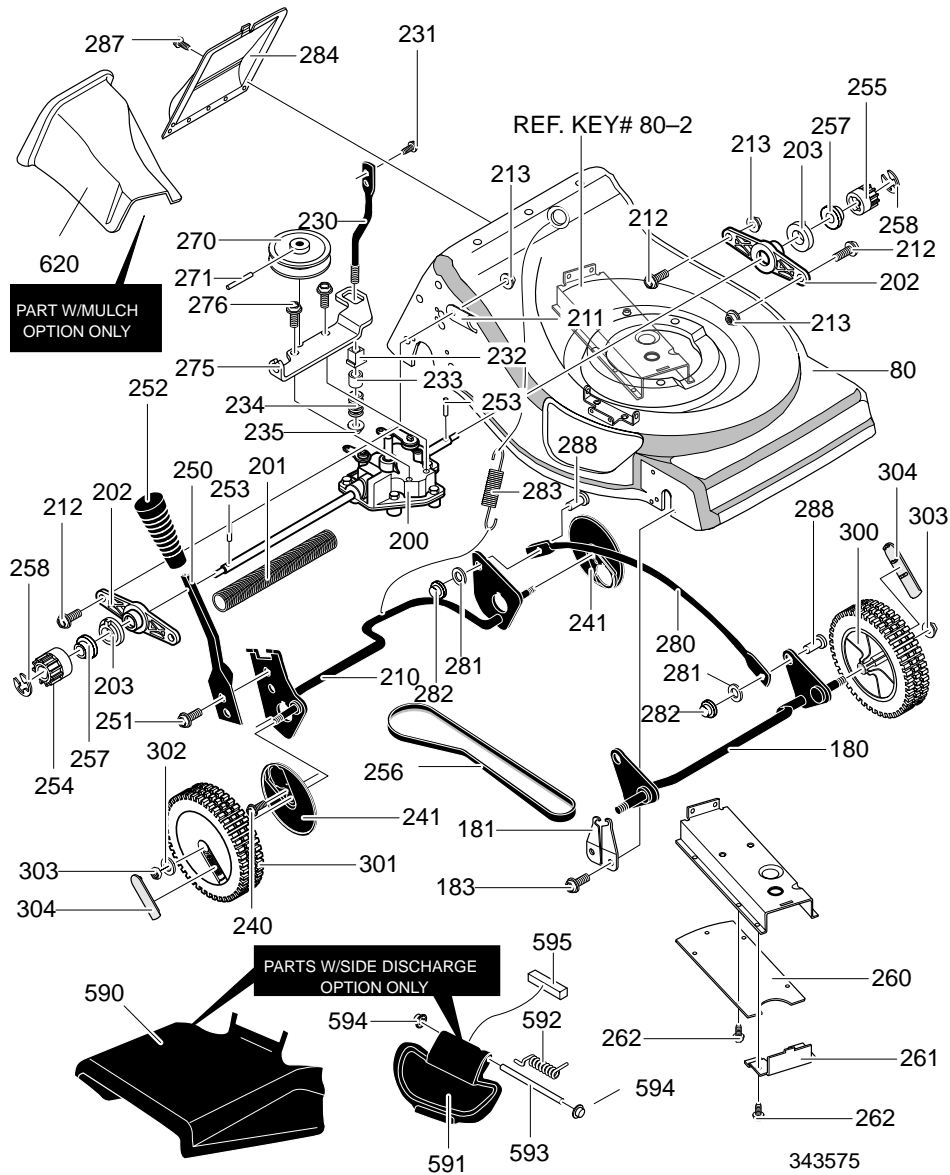

MODEL 21875x51C

REPAIR PARTS

80	Assy., Frame	672274-860	235	Nut, 5/16-18 Wdfllk	710205	271	Pin, Spring	710294
180	Assy., Crossbar Front	71152-860	240	Screw, 1/4-14x.50	710270	275	Bracket, Transaxle	671925
181	Bushing, Front	672279	241	Dust Cover	643616	276	Screw, 1/4-20x.50	710264
183	Screw, 1/4-14x.50	710270	250	Lever, Spring	672278	280	Link, Lifter	43720-860
200	Transmission	672042	251	Screw, 1/4-20x.63	710274	281	Nut, Push On	712072
201	Shield, Axle	643649	252	Knob, Hgt Adjust	671297	282	Cap, Push On	710285
202	Support, Axle	671411	253	Pin, Drive	643629	283	Spring, Ext.	711459
203	Bearing, Lifter	643788	254	Gear, Pinion Right	671904	284	Cover, Rear Trans.	71246-860
210	Assy., Crossbar RR	672277-860	255	Gear, Pinion Left	671903	287	Screw, 1/4-20x.63	711863
211	Retainer, Bearing	71482	256	Belt, 2L 15.75L	710190	288	Pin, Clevis	711542
212	Screw, 5/16-18x.75	180077	257	Flatwasher	710254	300	Tire & Rim	643618
213	Nut, 5/16-18Wdfllk	710205	258	Ring, Ret. E	20864	301	Wheel, Drive	643617
230	Support, Spring	71481	260	Cover, Lower Belt Guard	43770-860	302	Washer, Flat	710252
231	Screw, 1/4-20x.63	710274	261	Cover, Front Belt	71239-860	303	Nut, 3/8-16	710140
232	Bushing, Spring	71480	262	Screw, 10-16x.50	710273	304	HubCap	643615
233	Spacer	43844	270	Pulley, 2L	672269	--	Instruction Book	F-000433M
234	Spring, Compression	710327						

MODEL 21875x51C

REPAIR PARTS

343733

10	Engine, 5HP	-----	55	Screw, 3/8-24x1.50	710163	601	Screw, 3/8-24x1.50	710271
12	Screw, 3/8-16x1.00	47792	80-20	Bracket, Handle RH	672766	610	Door, Rear	71409
14	Key, Woodruff 505	2125	80-30	Bracket, Handle LH	672767	611	Spacer, RR Door	71410
50	Blade, 21 Inch	71877	80-35	Screw, 5/16-18x.63	710277	612	Screw, 10-16x.50	710273
51	Adapter, Blade	671058	80-36	Nut, 5/16-18	710204	613	Rod, Pivot RR Door	672282Z
53	Washer	710210	80-40	Quadrant, Height Adj.	672276	614	Cap, Push On	710285
54	Washer, Flat	710207	600	Deflector, Rear	43640	615	Spring, Torsion	340823