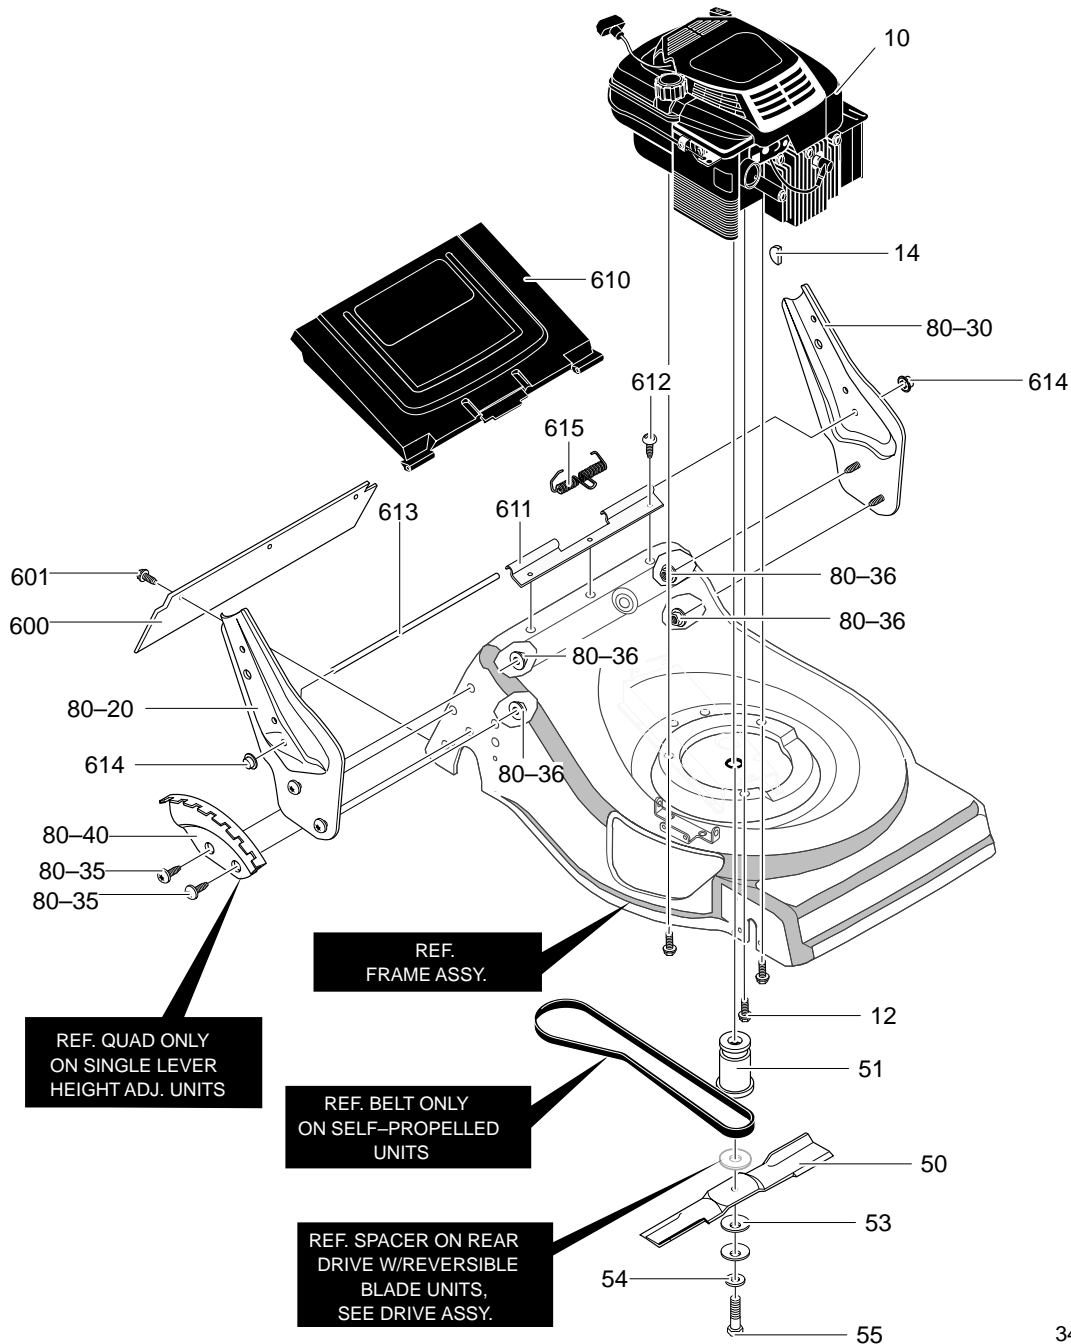

MODEL 21875x51C

REPAIR PARTS

80	Assy., Frame	672274-860	235	Nut, 5/16-18 Wdfllk	710205	271	Pin, Spring	710294
180	Assy., Crossbar Front	71152-860	240	Screw, 1/4-14x.50	710270	275	Bracket, Transaxle	671925
181	Bushing, Front	672279	241	Dust Cover	643616	276	Screw, 1/4-20x.50	710264
183	Screw, 1/4-14x.50	710270	250	Lever, Spring	672278	280	Link, Lifter	43720-860
200	Transmission	672042	251	Screw, 1/4-20x.63	710274	281	Nut, Push On	712072
201	Shield, Axle	643649	252	Knob, Hgt Adjust	671297	282	Cap, Push On	710285
202	Support, Axle	671411	253	Pin, Drive	643629	283	Spring, Ext.	711459
203	Bearing, Lifter	643788	254	Gear, Pinion Right	671904	284	Cover, Rear Trans.	71246-860
210	Assy., Crossbar RR	672277-860	255	Gear, Pinion Left	671903	287	Screw, 1/4-20x.63	711863
211	Retainer, Bearing	71482	256	Belt, 2L 15.75L	710190	288	Pin, Clevis	711542
212	Screw, 5/16-18x.75	180077	257	Flatwasher	710254	300	Tire & Rim	643618
213	Nut, 5/16-18Wdfllk	710205	258	Ring, Ret. E	20864	301	Wheel, Drive	643617
230	Support, Spring	71481	260	Cover, Lower Belt Guard	43770-860	302	Washer, Flat	710252
231	Screw, 1/4-20x.63	710274	261	Cover, Front Belt	71239-860	303	Nut, 3/8-16	710140
232	Bushing, Spring	71480	262	Screw, 10-16x.50	710273	304	HubCap	643615
233	Spacer	43844	270	Pulley, 2L	672269	--	Instruction Book	F-000433M
234	Spring, Compression	710327						

MODEL 21875x51C

REPAIR PARTS

343733

10	Engine, 5HP	-----	55	Screw, 3/8-24x1.50	710163	601	Screw, 3/8-24x1.50	710271
12	Screw, 3/8-16x1.00	47792	80-20	Bracket, Handle RH	672766	610	Door, Rear	71409
14	Key, Woodruff 505	2125	80-30	Bracket, Handle LH	672767	611	Spacer, RR Door	71410
50	Blade, 21 Inch	71877	80-35	Screw, 5/16-18x.63	710277	612	Screw, 10-16x.50	710273
51	Adapter, Blade	671058	80-36	Nut, 5/16-18	710204	613	Rod, Pivot RR Door	672282Z
53	Washer	710210	80-40	Quadrant, Height Adj.	672276	614	Cap, Push On	710285
54	Washer, Flat	710207	600	Deflector, Rear	43640	615	Spring, Torsion	340823