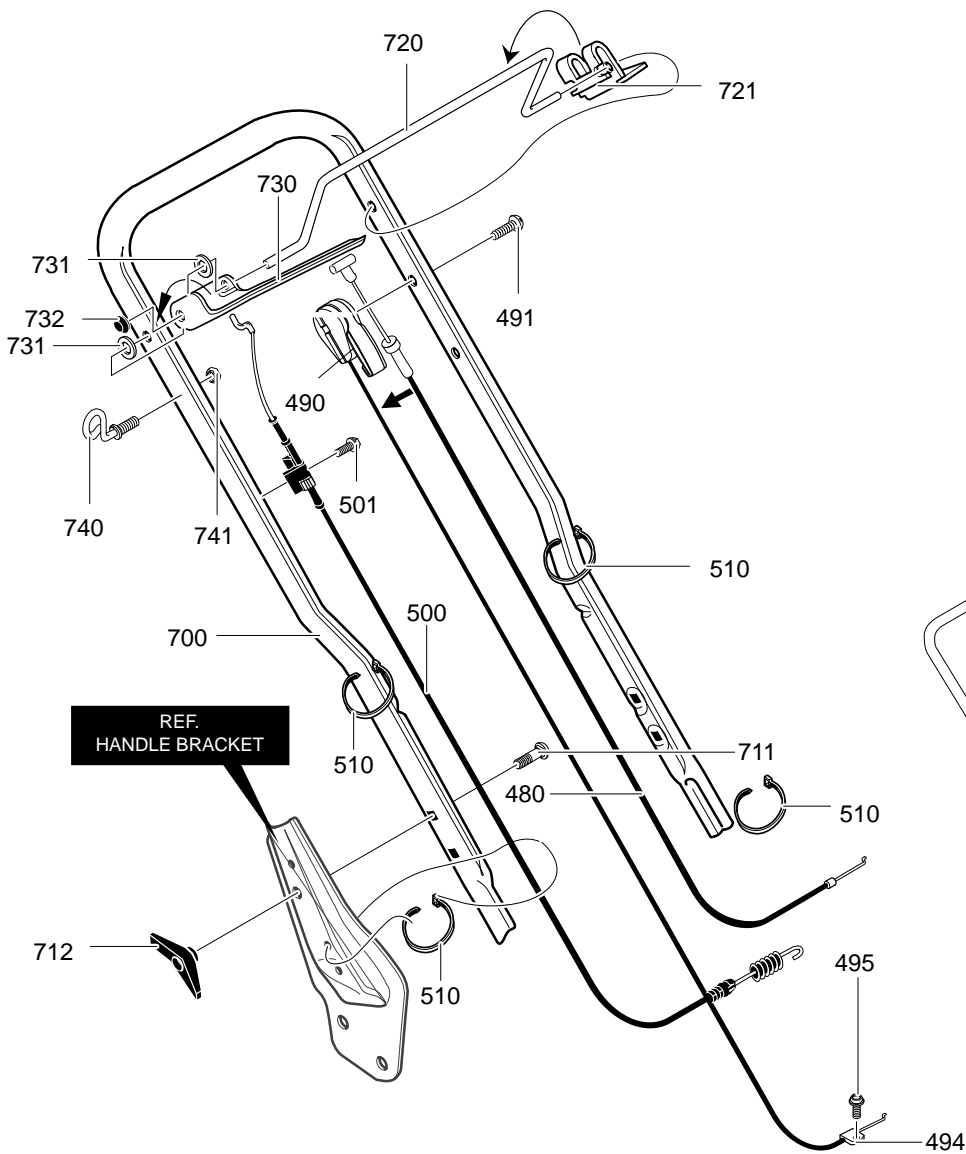

MODEL 21875x51C

REPAIR PARTS

343733

10	Engine, 5HP	-----	55	Screw, 3/8-24x1.50	710163	601	Screw, 3/8-24x1.50	710271
12	Screw, 3/8-16x1.00	47792	80-20	Bracket, Handle RH	672766	610	Door, Rear	71409
14	Key, Woodruff 505	2125	80-30	Bracket, Handle LH	672767	611	Spacer, RR Door	71410
50	Blade, 21 Inch	71877	80-35	Screw, 5/16-18x.63	710277	612	Screw, 10-16x.50	710273
51	Adapter, Blade	671058	80-36	Nut, 5/16-18	710204	613	Rod, Pivot RR Door	672282Z
53	Washer	710210	80-40	Quadrant, Height Adj.	672276	614	Cap, Push On	710285
54	Washer, Flat	710207	600	Deflector, Rear	43640	615	Spring, Torsion	340823

MODEL 21875x51C

REPAIR PARTS

343551

931

326165

480	Cable, Stop	672530	510	Cable Tie	712267	731	Washer, Nylon	710491
490	T-Cable	672539	700	Handle	672286-846	732	Cap, Push On	710285
491	Screw 1/4-20x2.00	323035	711	Bolt, Carriage 5/16-18x2	710175	740	Rope Guide	672510
494	Clamp, Throttle	12425	712	Knob, Wing	671294	741	Nut, 1/4-20 Hexnyl	710203
495	Screw, 10-32x.62	710275	720	Lever, Stop Engine	672429-860	931	Bag, Frame Assy.	672293
500	Drive Cable	672545	721	Bracket, Stop Lever	643628	933	Frame, Catcher Bag	71592
501	Screw, 10-16x.75	710269	730	Lever, Drive Control	671566	934	Bag, Catcher	672575