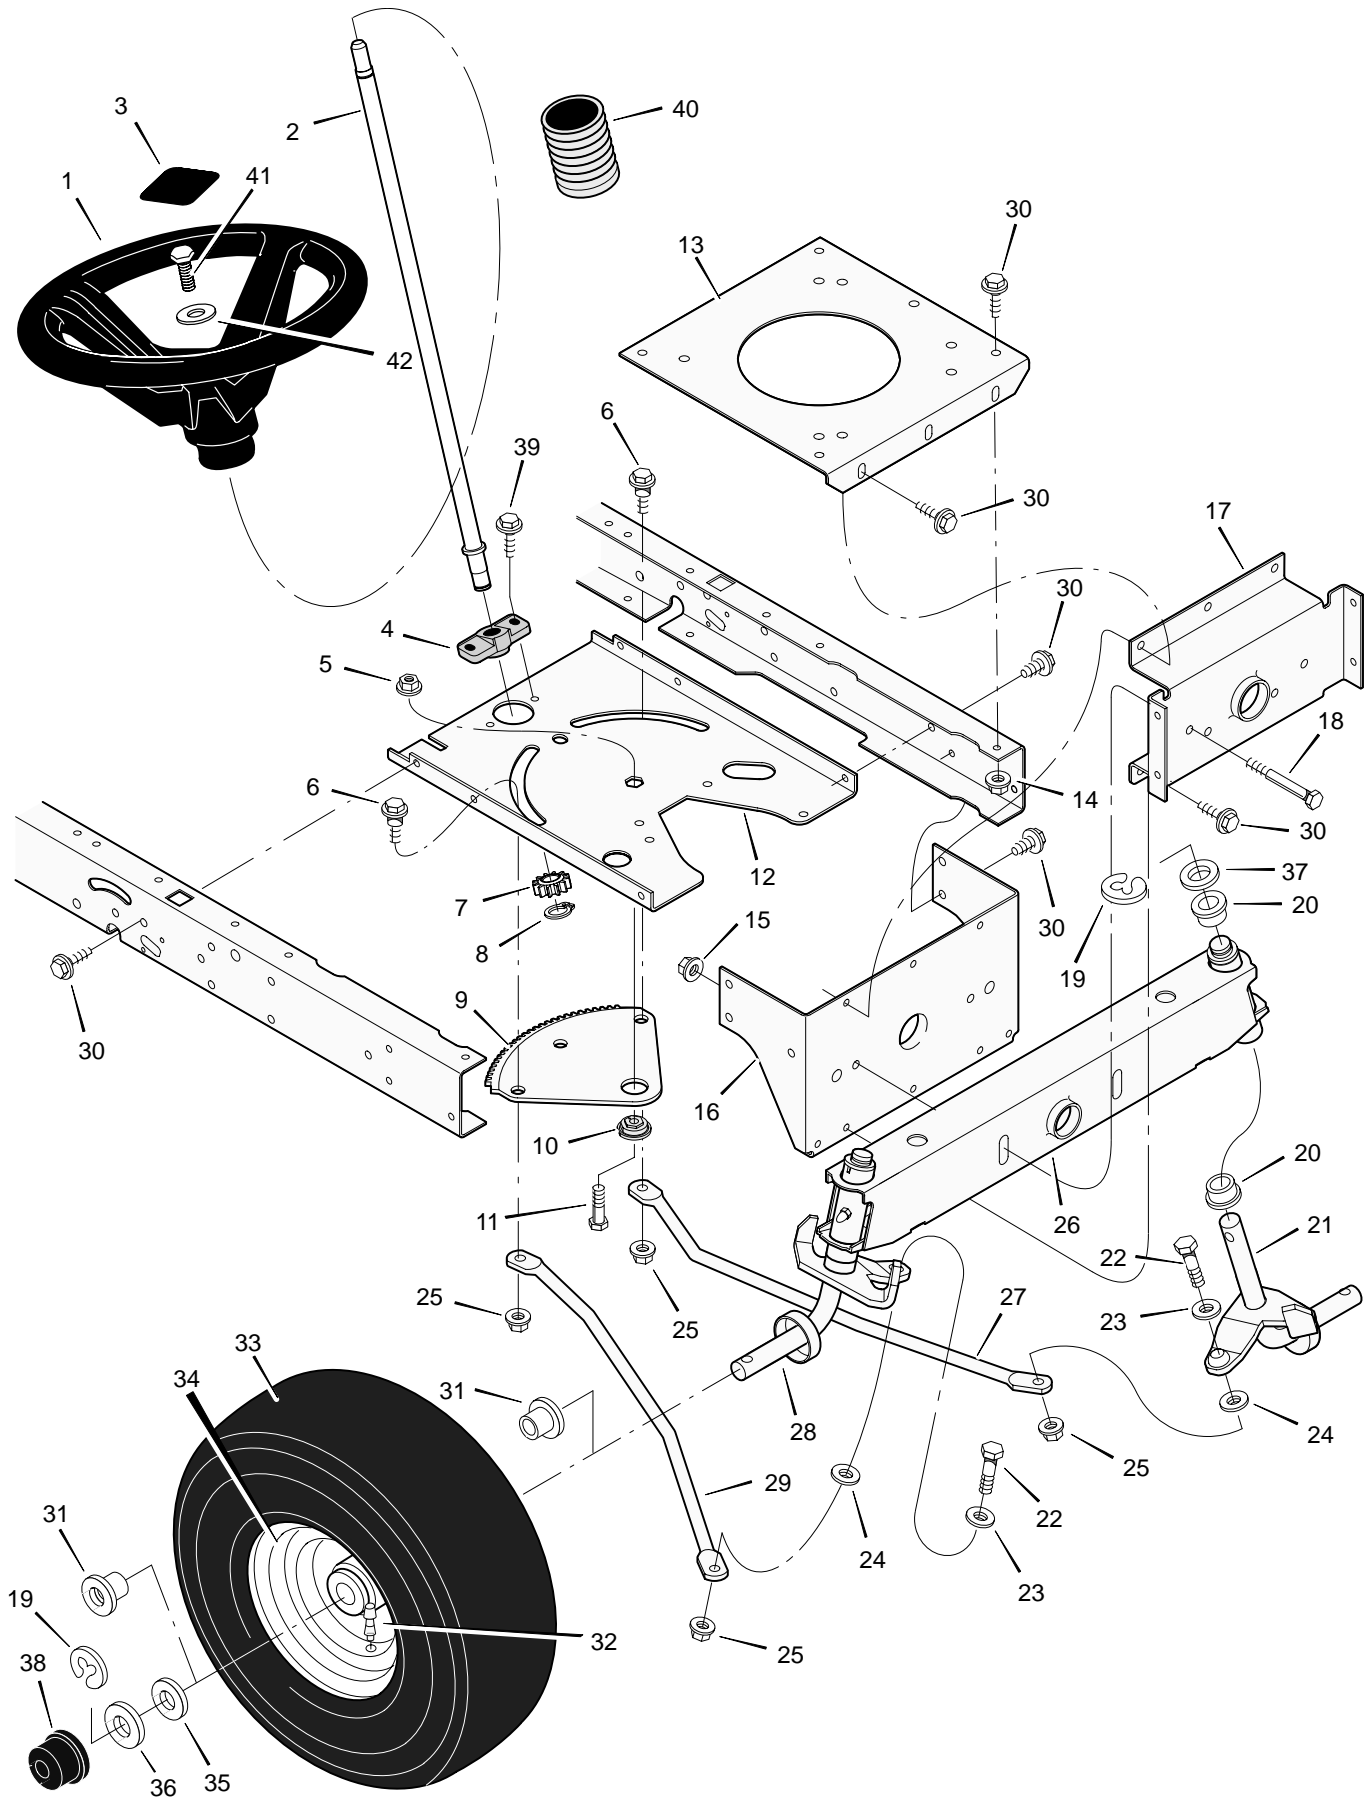

MODEL 31200x50B

REPAIR PARTS STEERING

MODEL 31200x50B

REPAIR PARTS STEERING

Key No.	Description	Part No.	Key No.	Description	Part No.
1	Wheel, Steering	95184	23	Washer	17x104
2	Post, Steering	690626	24	Washer	17x53 Z
3	Insert, Steering Wheel	711325	25	Nut, Flange	15x84
4	Bearing	94124	26	Axle Assembly	690210E700
5	Nut, Flange	15x111	27	Drag Link, Left	95329E700
6	Bolt, Shoulder	9x57	28	Spindle Assembly, Right	95182E700
7	Gear, Pinion	690183E700	29	Drag Link, Right	95328E700
8	Ring, Snap	11x25	30	Screw	26x249
9	Gear, Sector	94121E700	31	Bearing, Wheel	91334
10	Bearing	94123	32	Stem, Valve	24373
11	Bolt	1x84	33	Tire *	90594
12	Plate, Steering	690551E700	—	Tube	407046
13	Plate, Engine	94006E700	34	Wheel and Tire Assembly	690377-601
14	Nut, Flange	15x88	35	Washer	17x195
15	Nut, Flange	15x118	36	Washer	17x113
16	Bracket, Hanger	94013E700	37	Washer	17x83
17	Axle, Hanger	94007E700	38	Hub Cap	94618
18	Bolt	1x146	39	Screw	26x267
19	E-ring	11x3	40	Bellows	92059
20	Bearing	690150	41	Bolt	25x3
21	Spindle Assembly, Left	95183E700	42	Washer	17x146
22	Bolt	1x111			

* When you order a tire, make sure to give the brand name of the tire so that the tread pattern on the tire will match.