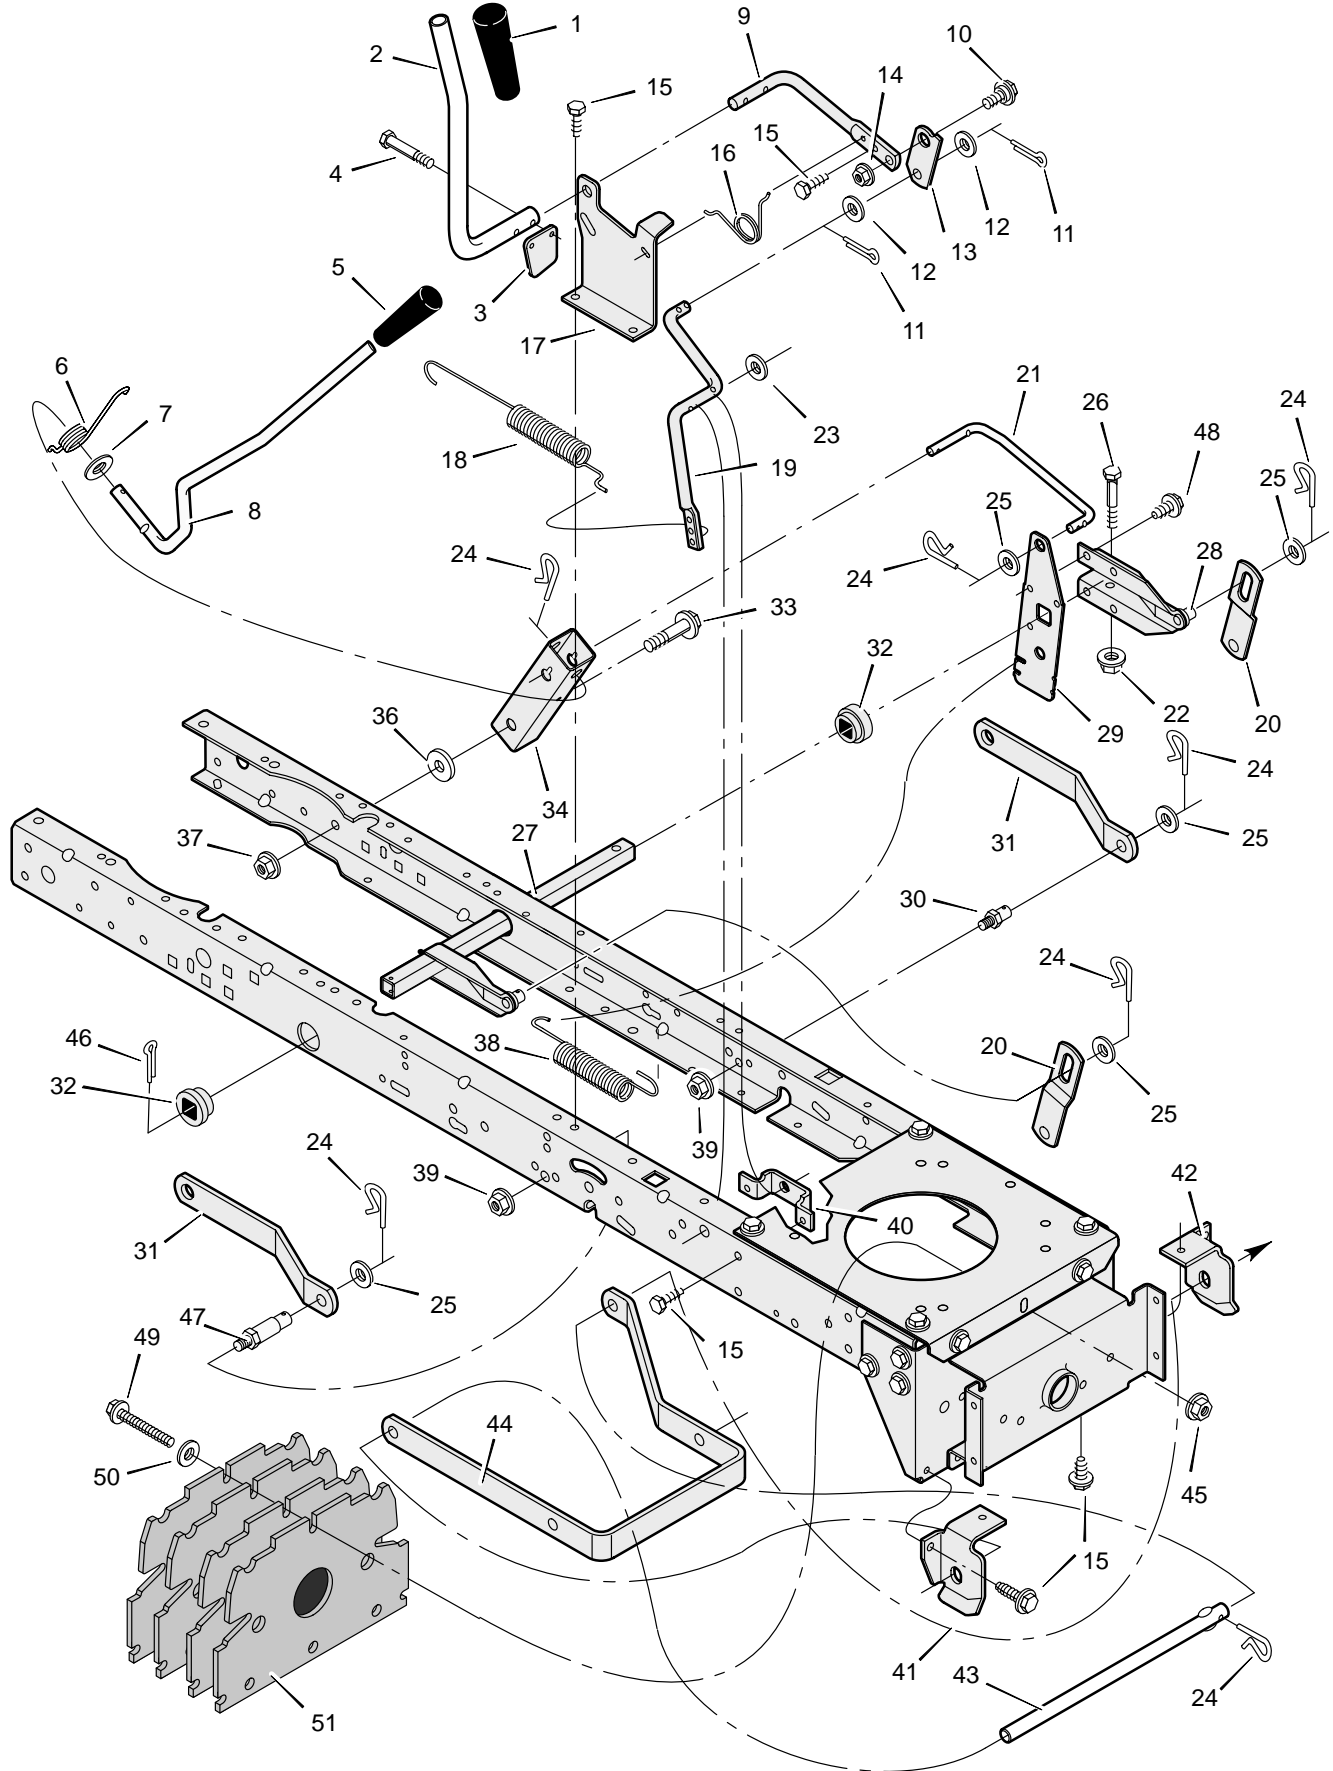

MODEL 31200x50B

REPAIR PARTS MOWER HOUSING SUSPENSION

MODEL 31200x50B

REPAIR PARTS MOWER HOUSING SUSPENSION

Key No.	Description	Part No.	Key No.	Description	Part No.
1	Grip	92698	26	Bolt, Hex	1x74
2	Handle, PTO	94346 Z	27	Arm Assembly, Right Lift	690386E700
3	Pad, Switch	94022 Z	28	Arm, Right Lift	94180E700
4	Bolt	25x3	29	Plate, Lift Arm	94030E700
5	Grip	92697	30	Pin	94067
6	Spring	166x40	31	Bracket, Rear Suspension	94055E700
7	Washer	17x103	32	Bushing, Lift Tube	94065
8	Handle, Lift	690533	33	Bolt, Shoulder	9x53
9	Lever, PTO	94017 Z	34	Bracket, Pivot	94015E700
10	Bolt, Shoulder	9x39	36	Washer	17x191
11	Pin, Cotter	30x20	37	Nut, Flange	15x84
12	Washer	17x102	38	Spring	165x117
13	Link, PTO	94004 Z	39	Nut, Flange	15x68
14	Nut, Flange	15x84	40	Bracket, PTO	94005E700
15	Screw	26x249	41	Hanger, Right Deck	94026E700
16	Spring	166x39	42	Hanger, Left Deck	94027E700
17	Bracket, PTO	94018E700	43	Rod, Hanger	94158Z
18	Spring	165x116	44	Hanger, Front	690381E700
19	Crank, PTO	690394E700	45	Nut, Flange	15x89
20	Link, Lift	94053E700	46	Pin, Cotter	30x49
21	Link, Lift Handle	94028E700	47	Pin, Threaded Shoulder	690382
22	Nut, Flange	15x118	48	Screw	26x49
23	Washer	17x57	49	Bolt, Hex	1x106
24	Pin, Hair	31x4	50	Washer	17x38
25	Washer	17x91	51	Plate, Weight	690370E700