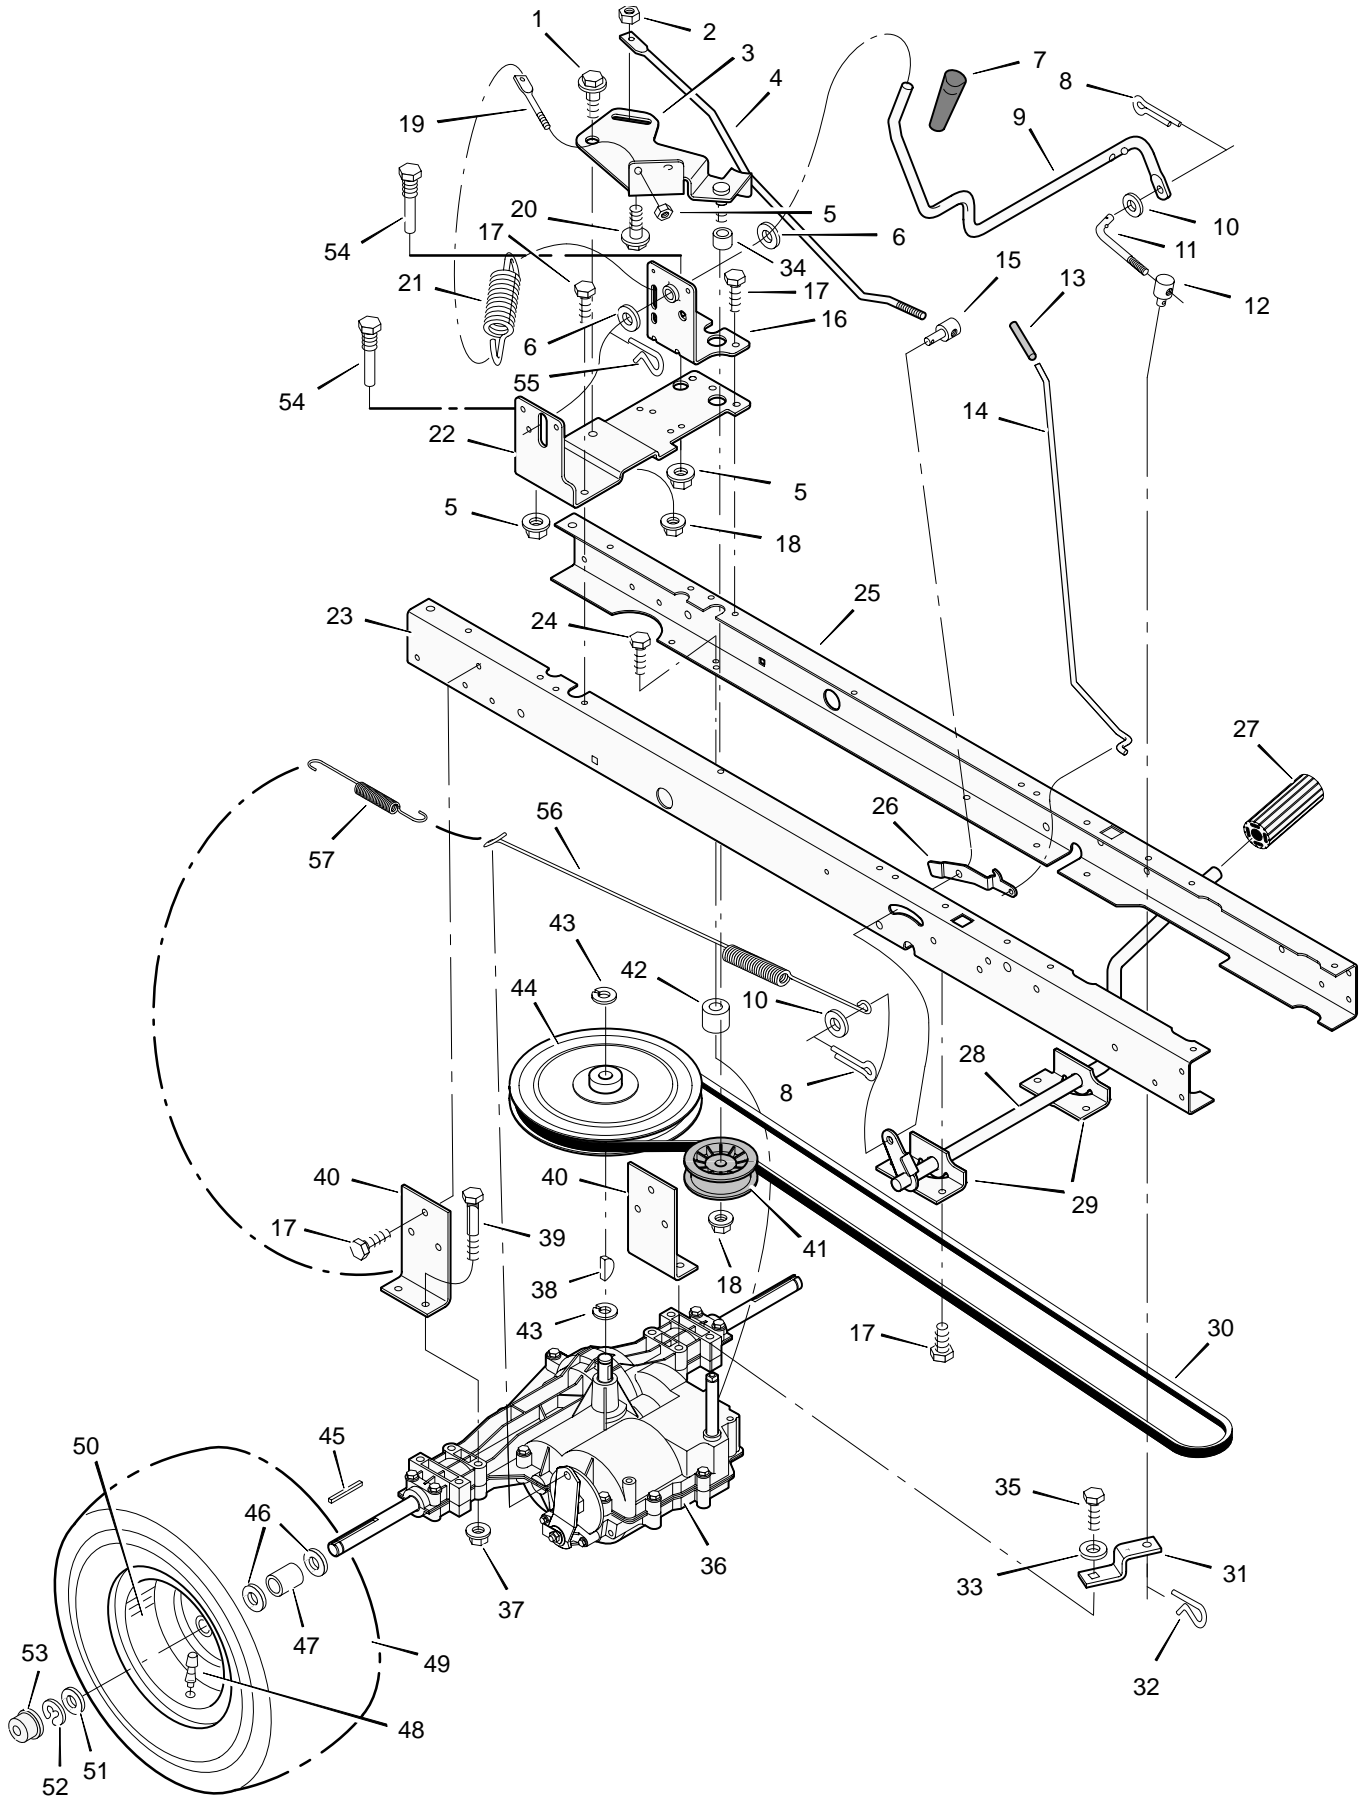

MODEL 31200x50B

REPAIR PARTS MOTION DRIVE

MODEL 31200x50B

REPAIR PARTS MOTION DRIVE

Key No.	Description	Part No.	Key No.	Description	Part No.
1	Bolt, Shoulder	9x39	30	Belt, Motion Drive	37x87
2	Nut, Hex	15x89	31	Yoke, Shift	94031Z
3	Arm, Idler	690273	32	Pin, Hair	31x6
4	Rod, Clutch	94041 Z	33	Washer	17x148
5	Nut	15x79	34	Spacer	690369
6	Washer	17x102	35	Bolt	6x105
7	Grip	92697	36	Transaxle	—
8	Pin, Cotter	30x20	37	Nut	15x88
9	Lever, Shift	94043 Z	38	Key, Woodruff	20697
10	Washer	17x47	39	Bolt	1x155
11	Link, Shift	94044 Z	40	Bracket, Transaxle	94008E700
12	Nut, Adjuster	21920	41	Pulley	690409
13	Grip	91079	42	Spacer	94132
14	Rod, Parking Brake	95005 Z	43	E-Ring	11x7
15	Nut, Adjuster	94815	44	Pulley, Drive	95094
16	Bracket, Shift	94034E700	45	Key, Square	21553
17	Screw	26x249	46	Washer	17x160
18	Nut	15x84	47	Spacer, Transaxle	690554 Z
19	Mount, Stud Spring	94042 Z	48	Stem, Valve	24373
20	Bolt, Shoulder	9x54	49	Tire *	776114
21	Spring, Extension	165x116	—	Tube	407049
22	Bracket, Shifter	690166E700	50	Wheel & Tire Assembly	690376-601
23	Frame, Right	690206E700	51	Washer	17x195
24	Screw	25x12	52	E-Ring	11x3
25	Frame, Left	690207E700	53	Hub Cap	94618
26	Latch, Parking Brake	94045 Z	54	Guide, Belt	93349
27	Pedal	21544	55	Pin, Hair	31x4
28	Lever, Brake/Clutch	94038E700	56	Spring, Extension	165x141
29	Bracket, Pedal	94035E700	57	Spring, Extension	165x92

* When you order a tire, make sure to give the brand name of the tire so that the tread pattern on the tire will match.