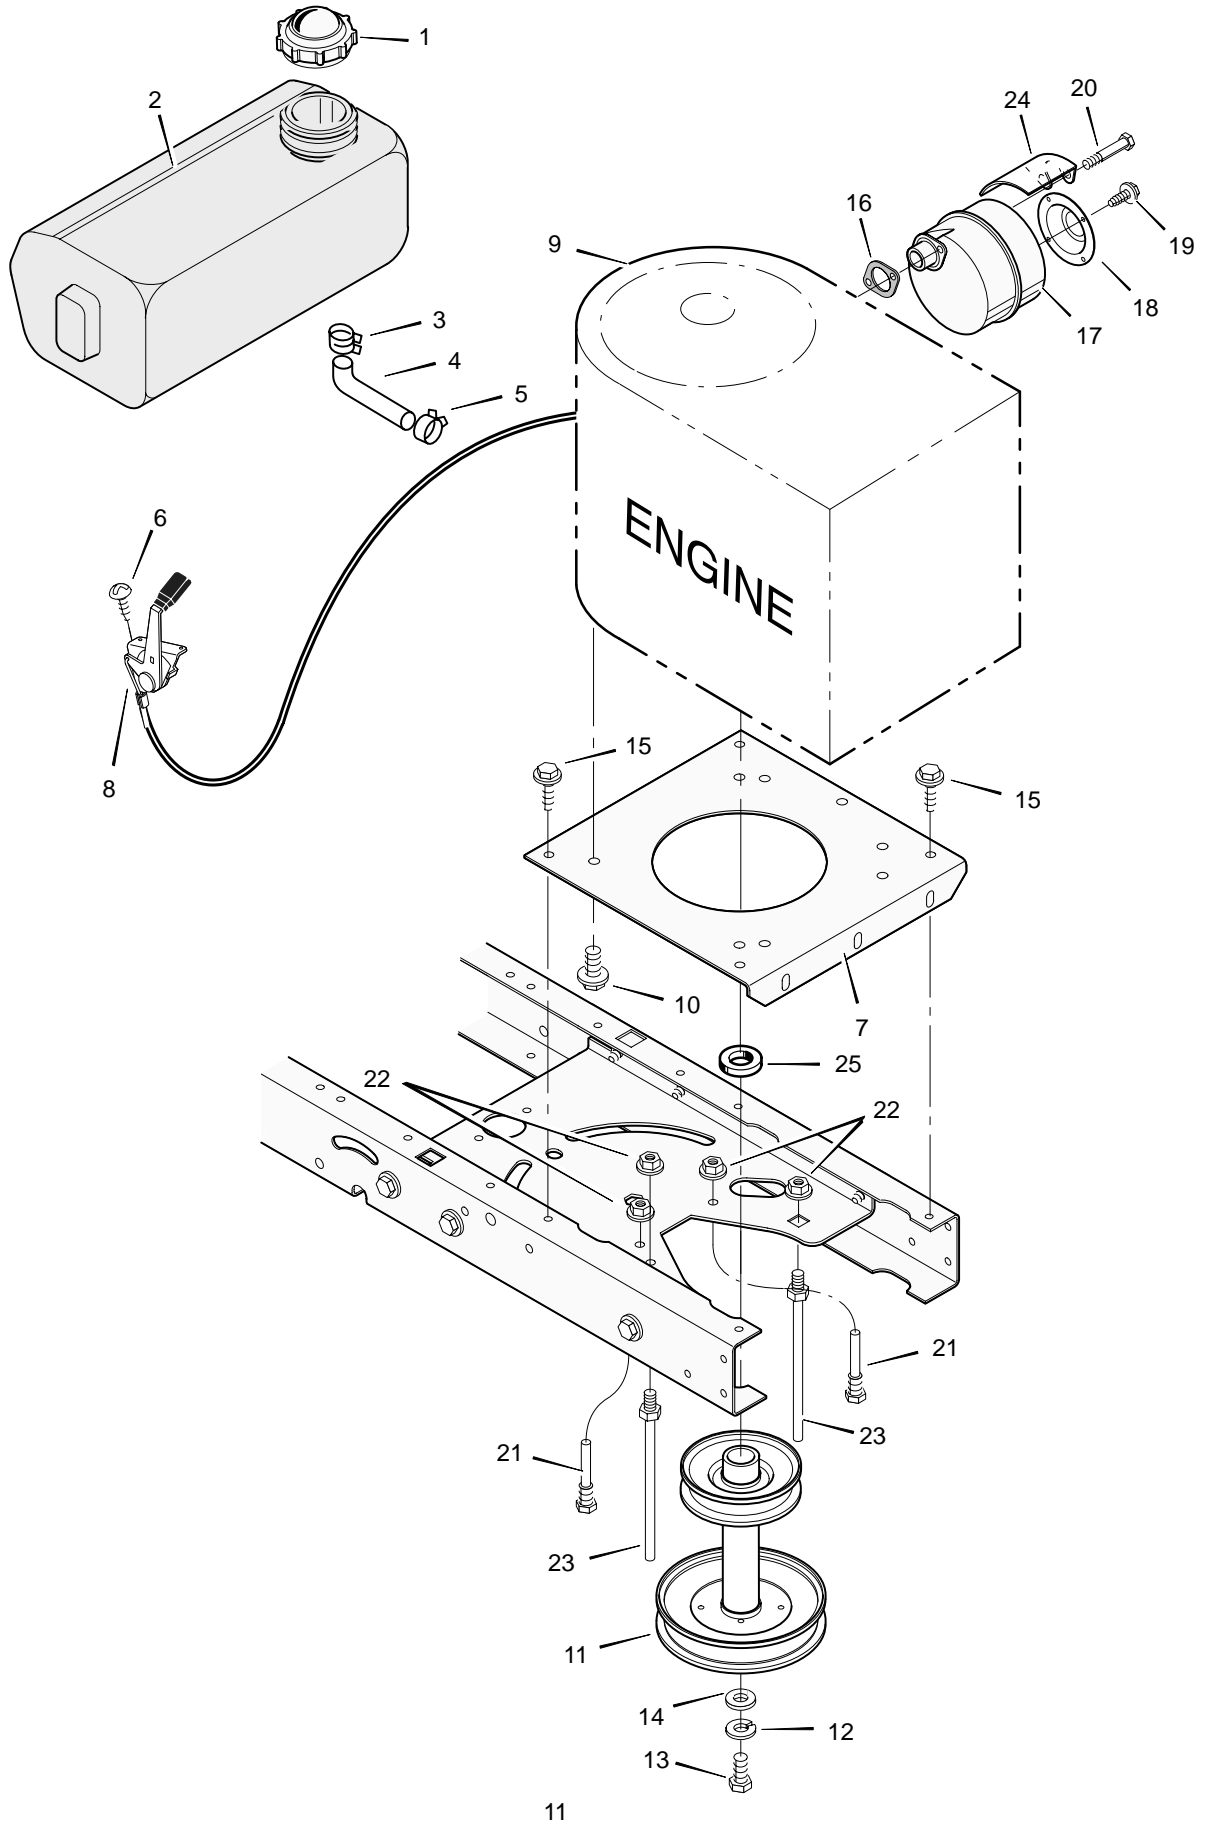

MODEL 31200x50B

REPAIR PARTS ENGINE MOUNT

MODEL 31200x50B

REPAIR PARTS ENGINE MOUNT

Key No.	Description	Part No.
1	Fuel Cap	92317
2	Fuel Tank	92342
3	Hose Clamp	95197
4	Fuel Line	23717
5	Hose Clamp	95197
6	Screw	26x201
7	Plate, Engine	94006E700
8	Throttle Control	92371
9	Engine	—
10	Bolt, Engine Mount	25x7
11	Stack Pulley Assembly	690439 Z
12	Lockwasher	19x35
13	Bolt, Hex	1x140
14	Washer	17x170
15	Screw	26x249
16	Gasket	91309
17	Muffler	91271
18	Deflector, Muffler	94099 Z
19	Screw	26x208
20	Bolt, Hex	1x134
21	Guide, Belt	93349
22	Nut, Flange	15x79 Z
23	Guide, Belt	94066
24	Shield, Heat	690293
25	Spacer	93077