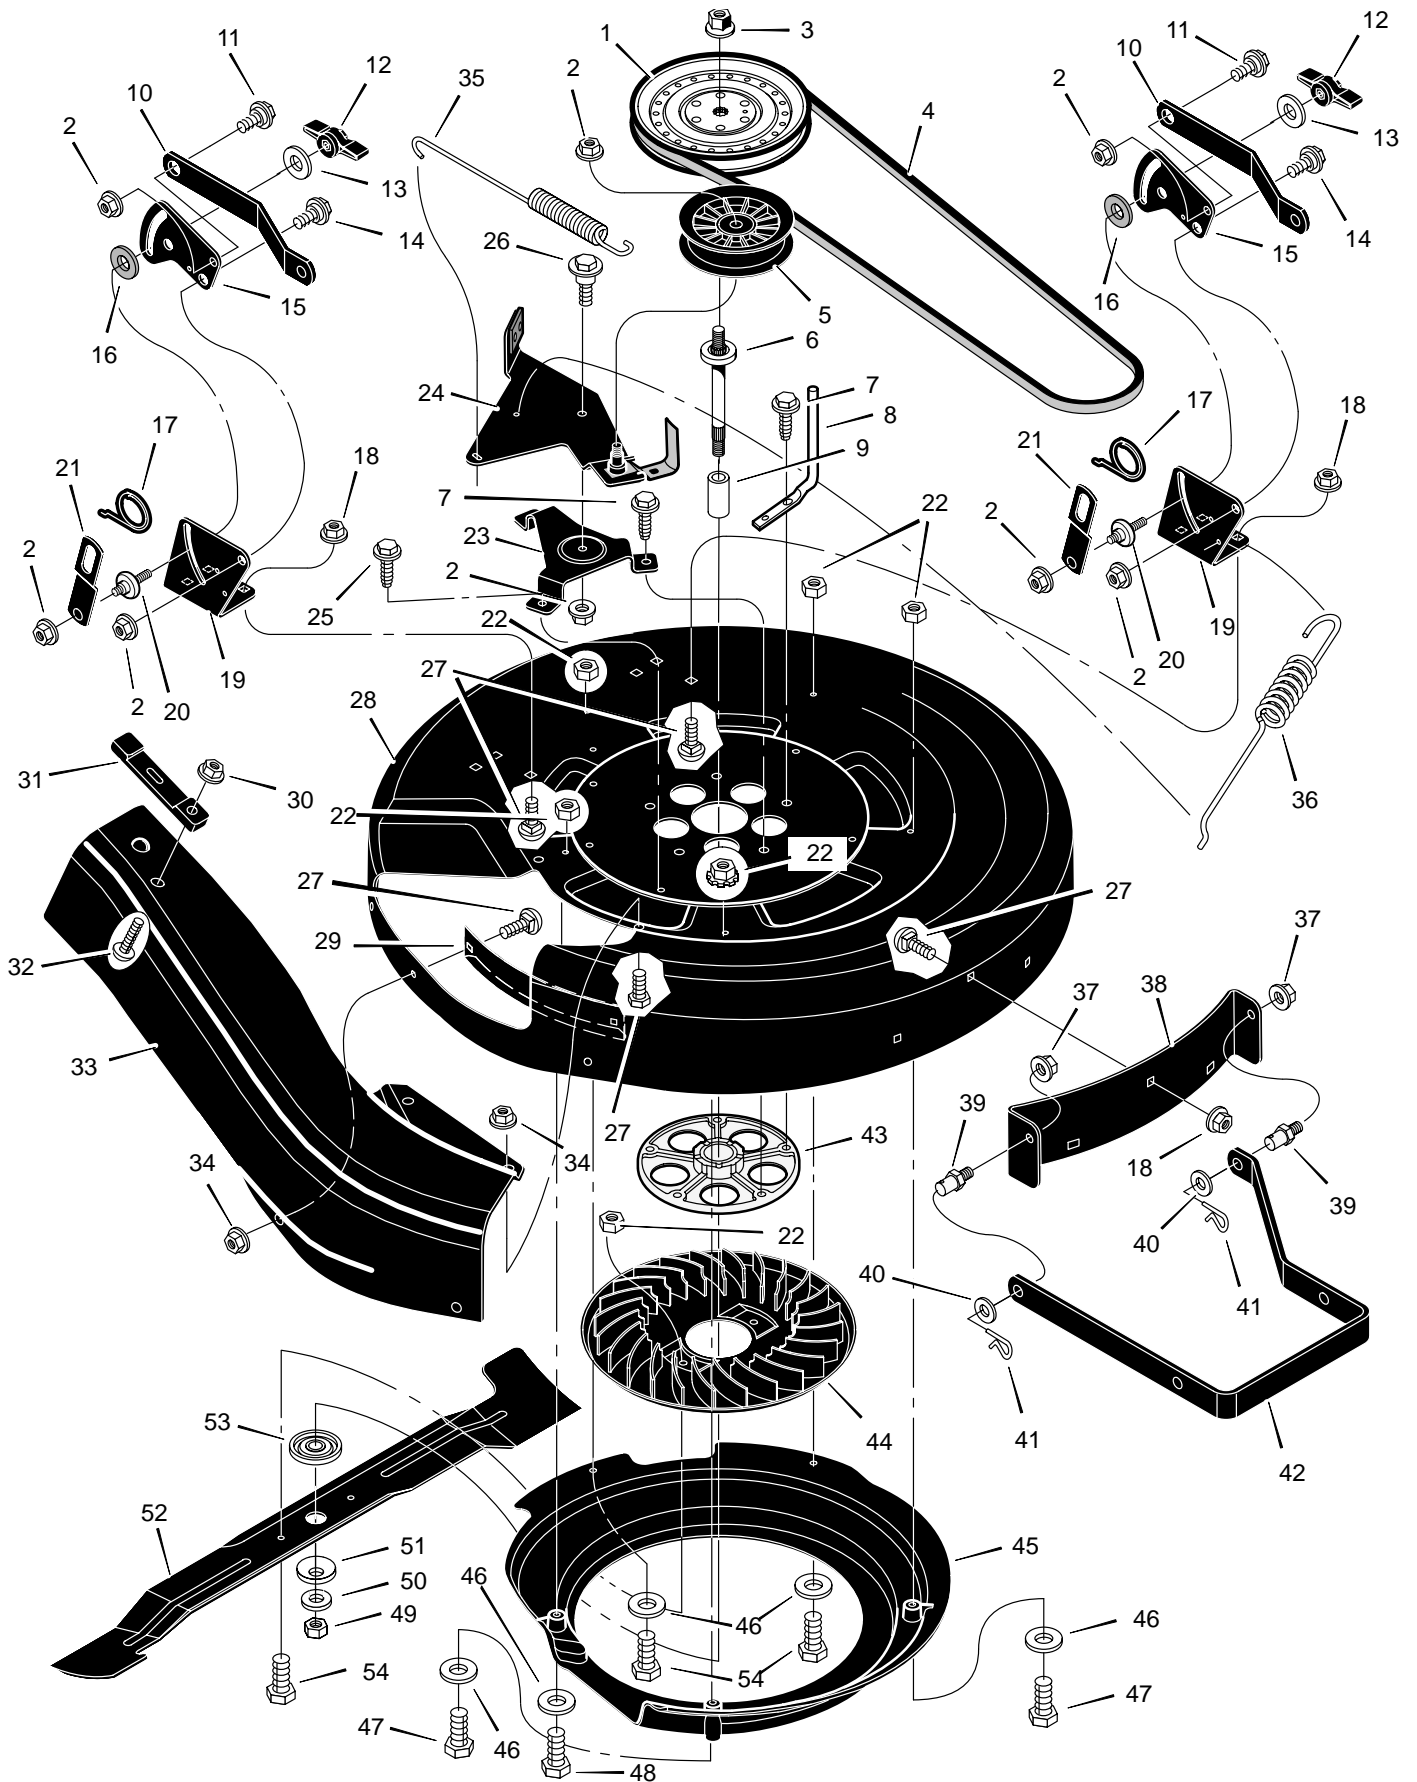

MODEL 31200x50B

REPAIR PARTS MOWER HOUSING

MODEL 31200x50B

REPAIR PARTS MOWER HOUSING

Key No.	Description	Part No.	Key No.	Description	Part No.
1	Pulley	690432	29	Baffle	690399E700
2	Nut, Flange	15x84	30	Nut, Flange	15x89
3	Nut	15x121	31	Strap, Rubber	54695
4	Belt, Blade	37x74	32	Screw	1x139
5	Pulley, Idler	690387	33	Extension, Chute	690367
6	Mandrel	94129	34	Nut	15x79
7	Screw	25x7	35	Spring, PTO	165x118
8	Guide, Belt	92424	36	Spring, Extension	165x140
9	Spacer	94130	37	Nut, Flange	15x84
10	Bracket, Rear Suspension	94055E700	38	Bracket, Front Deck	690380E700
11	Bolt, Shoulder	9x52	39	Pin, Threaded Shoulder	94067
12	Knob	94068	40	Washer	17x91
13	Washer	17x45	41	Pin, Hair	31x4
14	Bolt, Shoulder	9x51	42	Hanger, Front	690381E700
15	Plate, Suspension	690379E700	43	Housing, Jackshaft	94305
16	Pad, Friction	94137	44	Fan, Assist	690359
17	Spring	166x43	45	Housing, Fan	690360
18	Nut, Flange	15x79	46	Washer	17x37
19	Bracket, Rear Deck	690378E700	47	Bolt	1x94
20	Pin, Hanger	95194	48	Bolt	1x90
21	Link, Lift	94053	49	Nut	15x100
22	Nut	15x116	50	Washer	17x165
23	Bracket, Idler Arm	690427E700	51	Washer, Belleville	17x166
24	Assembly, Idler Arm & Pad	690647	52	Blade	690398E701
25	Screw	26x249	53	Adapter, Blade	92466
26	Bolt, Shoulder	9x39	54	Bolt	1x121
27	Bolt, Carriage	2x64	1-54	Blade Housing, Complete	776110
28	Housing, Blade	695630E700