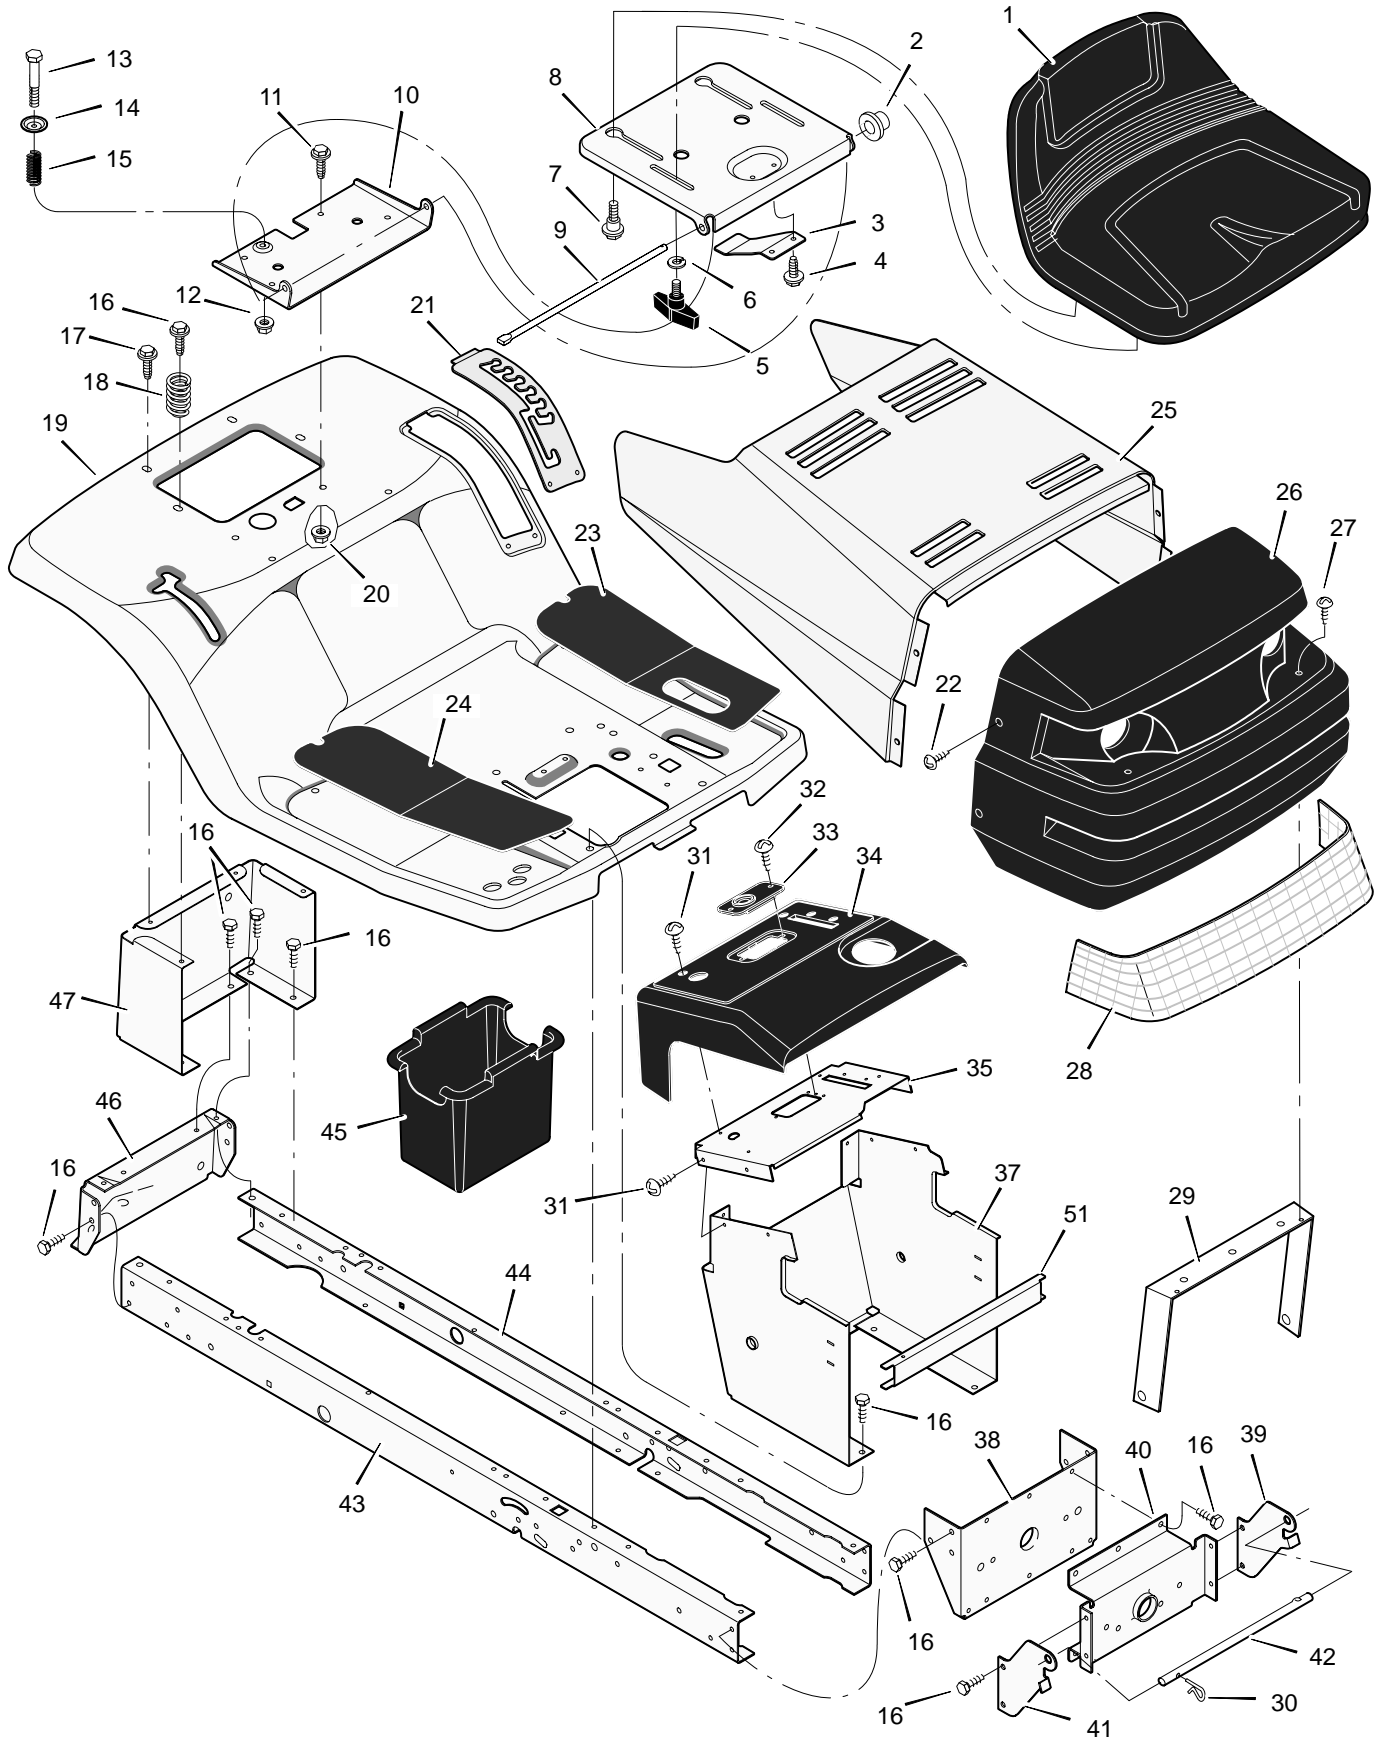

MODEL 31200x50B

REPAIR PARTS CHASSIS & HOOD

MODEL 31200x50B

REPAIR PARTS CHASSIS & HOOD

Key No.	Description	Part No.	Key No.	Description	Part No.
1	Seat	690567	27	Screw	26x239
2	Cap, Push On	28x23	28	Lens	92344
3	Spring	94057	29	Brace, Grille	92448
4	Screw	26x229	30	Pin, Hair	31x4
5	Bolt, Wing	94160	31	Screw	26x270
6	Washer	17x47 Z	32	Screw	26x239
7	Bolt, Shoulder	9x56	33	Bearing, Steering	94214
8	Support, Seat	94154E700	34	Dash	95033E717
9	Rod, Pivot	94156 Z	35	Plate, Dash	94211E700
10	Bracket, Pivot	94153E700	36	Panel, Access	93007E700
11	Bolt	1x45	37	Support, Dash	95323E700
12	Nut	15x89	38	Bracket, Rear Hanger	94013E700
13	Bolt, Shoulder	9x55	39	Support, Left Grille	690544E700
14	Washer	94155 Z	40	Axle, Hanger	94007E700
15	Spring	164x31	41	Support, Right Grille	690543E700
16	Screw	26x249	42	Rod, Pivot	92332 Z
17	Screw	26x263	43	Frame, Right	960206E700
18	Spring	164x30	44	Frame, Left	960207E700
19	Deck, Seat	95249E245	45	Container, Battery	690424
20	Nut	15x88	46	Plate, Hitch	1001002E700
21	Plate, Index	94151E700	47	Panel, Rear	690434E700
22	Screw	9x47	51	Channel	94215E700
23	Mat, Left	94371	—	Decal, Right Hood	48x167
24	Mat, Right	94372	—	Decal, Left Hood	48x168
25	Hood	92333E245	—	Decal, Warning	44x6815
26	Grille Assembly (Includes Lens)	94867E700	—	Instruction Book and Parts List	F-000722L