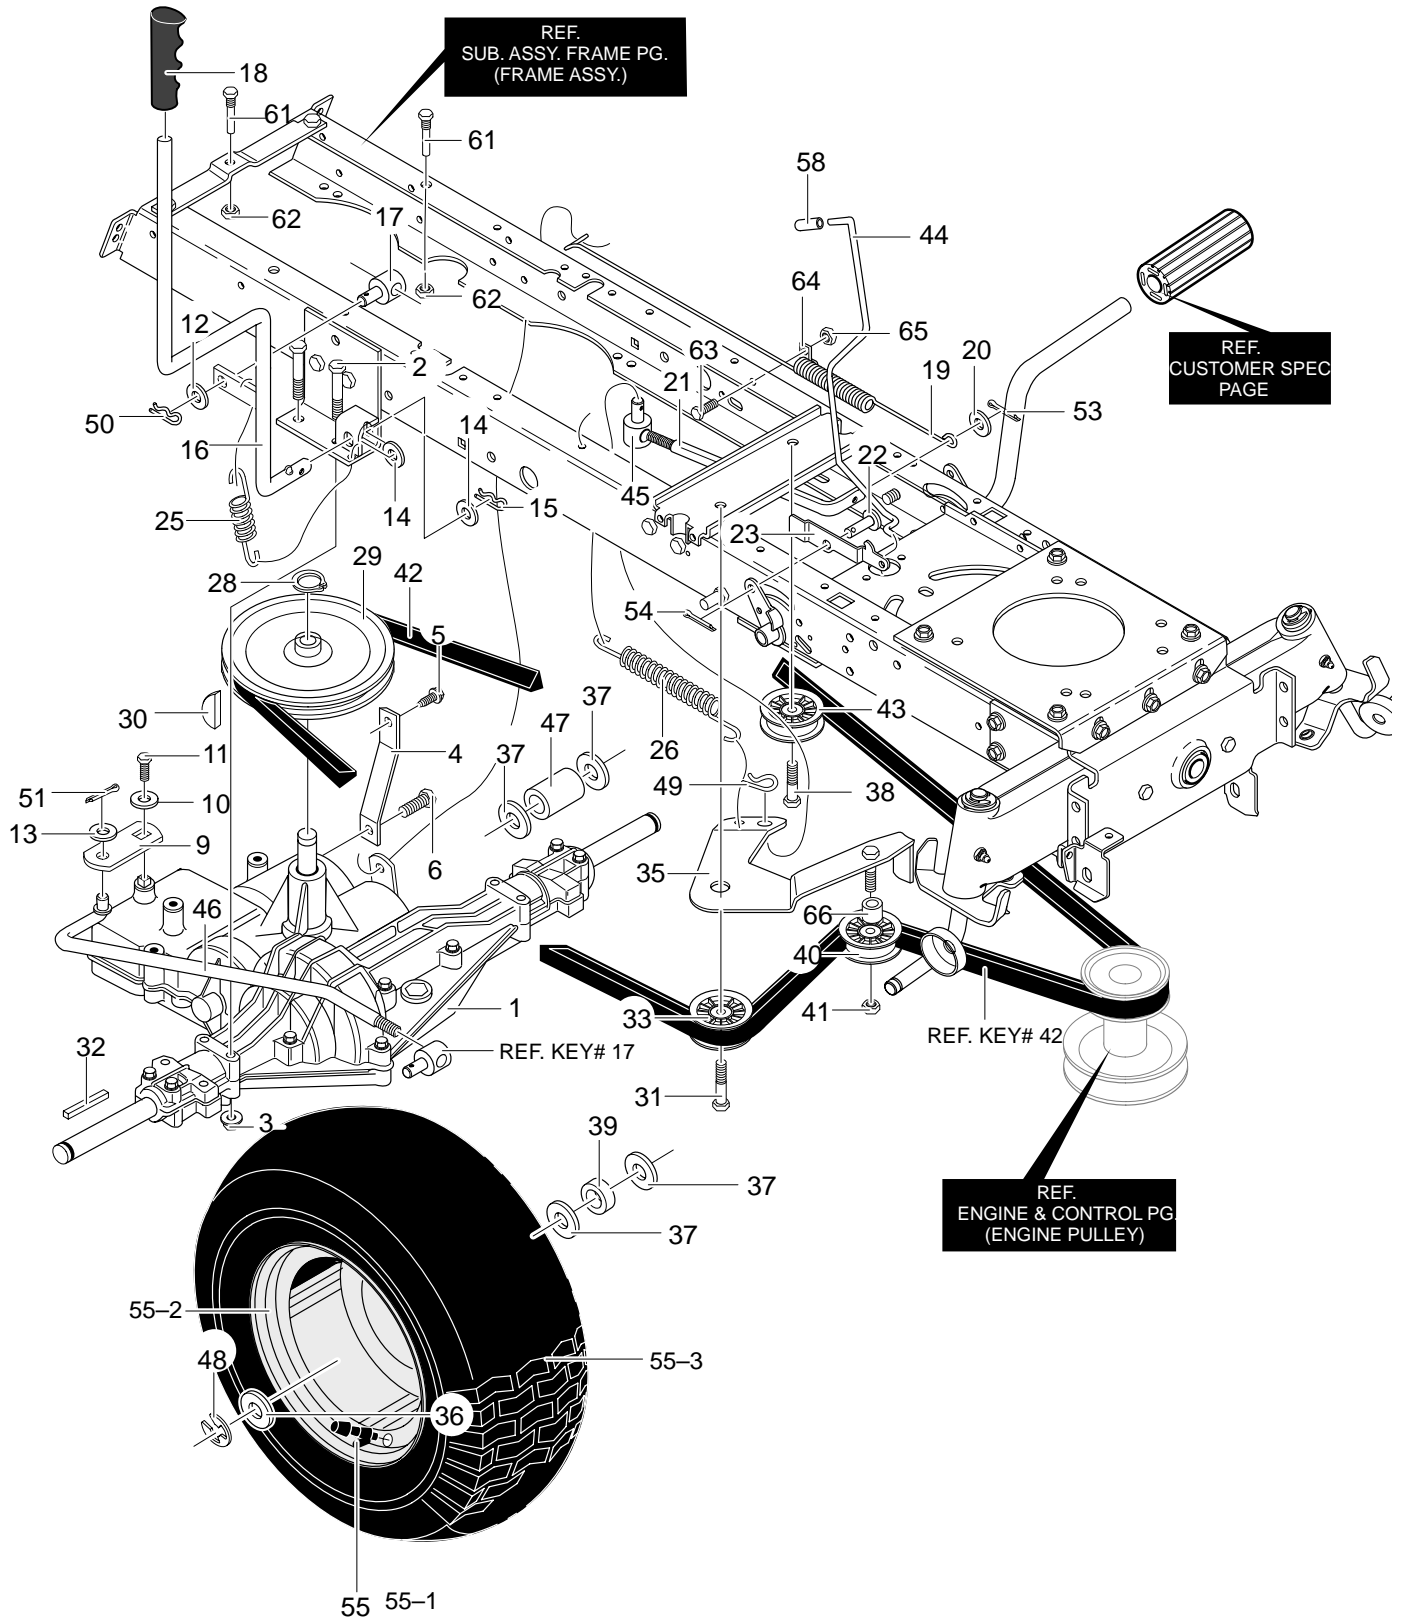

MODEL 40319x51B

REPAIR PARTS MOTION DRIVE

344996A

MODEL 40319x51B

REPAIR PARTS MOTION DRIVE

Key No.	Description	Part No.	Key No.	Description	Part No.
1	Transaxle, MST206	*	36	Washer, Flat	711758
2	Screw, 5/16–18X2.50	711669	37	Washer, Flat	711904
3	Nut, 5/16–18	711634	38	Screw, 3/8–16x1.25	711905
4	Bracket, Stabilizer	94620–853	39	Spacer	95418
5	Screw, 5/16–18x.75	711606	40	Pulley, Idler	690409
6	Screw, 5/16–18x.75	710268	41	Nut, 3/8–16	711920
9	Bracket, Shift	94227	42	Belt, V 4L 114.12	94608
10	Washer, Transaxle	711895	43	Pulley, Idler	95531
11	Screw, 1/4–28x.750	01X145	44	Park Brake Control Rod	690047
12	Washer, Flat	583409	45	Nut, 5/16–18 Adjusting	711898
13	Washer	71072	46	Rod, Shift Link	690027
14	Flatwasher	711894	47	Spacer	95419
15	Hair Pin	711899	48	E–Ring	0011X3
16	Shift Lever	690087	49	Pin, Hair	711659
17	Nut, Adjust	711591	50	Pin, Hair	711682
18	Grip	94497	51	Pin, Cotter	71081
19	Spring, Brake	95424	53	Pin, Cotter	71081
20	Washer, Flat	711921	54	Pin, Cotter	71081
21	Rod, Clutch	690016	55	Tire & Rim	692290
22	Pin, Clevis	711903	55–1	Valve Stem	338512
23	Latch, Park Brake	95290	55–2	Rim	338524
25	Spring	782223	55–3	Tire	338526
26	Spring, Tension	711522	58	Cap, Dump	335980
28	Ring, Ret	0011X7	61	Screw Guide	20619
29	Pulley, 9.0 ODV4L	94571	62	Nut, 1/4–20	710026
30	Key, Hi Pro 606	50795	63	Screw, 1/4–20x.50	313686
31	Screw, 3/8–16x1.25	711905	64	Retainer	711742
32	Key, Square	52928	65	Nut, 1/4–20	780285
33	Pulley, Idler	95531	66	Spacer 1/2 to 17MM	690369
35	Assy, Idler Arm Traction	94238–853		Hubcap	94618

* Contact your nearest transaxle dealer for parts and service.

For information on Replacement Parts see the Central Parts Distributor in your area.