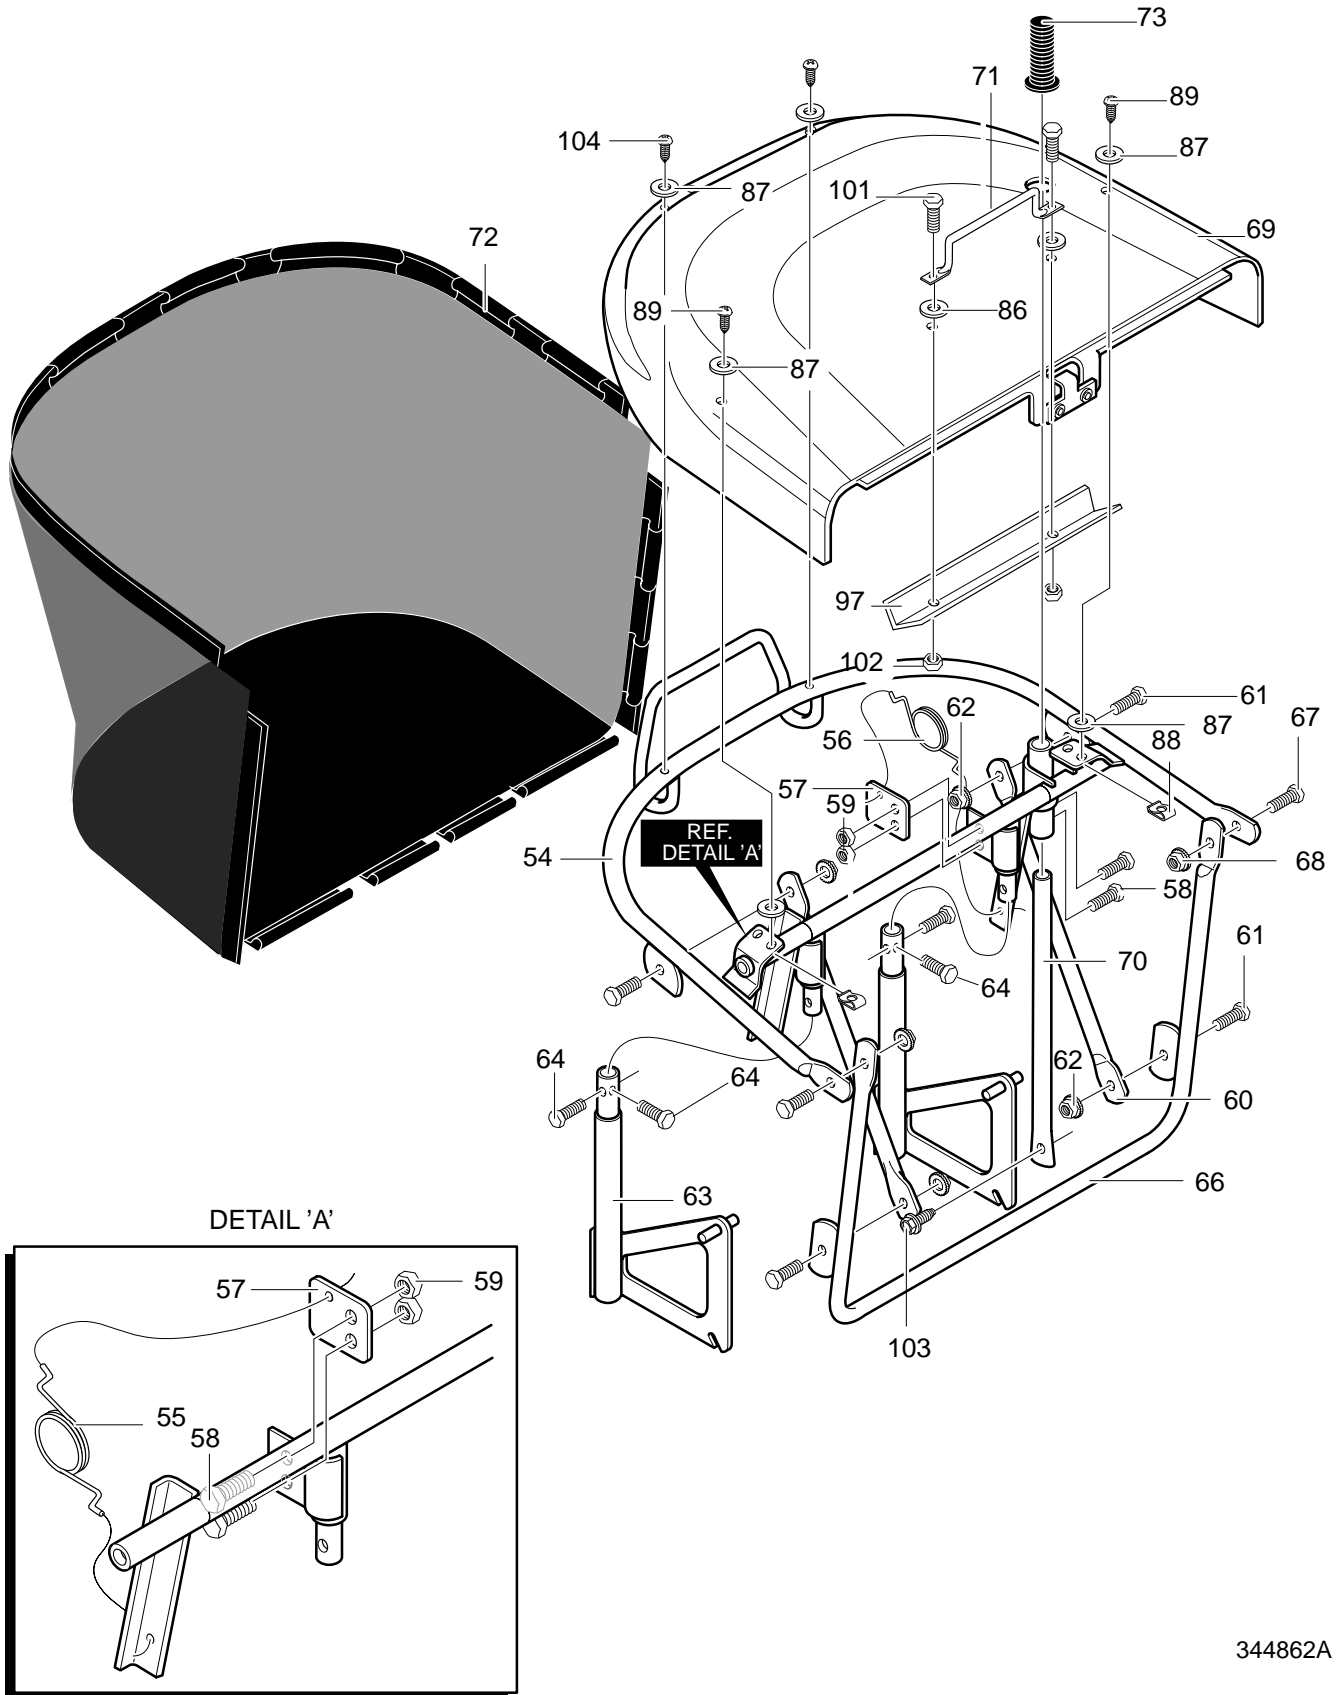

MODEL 40319x51B

REPAIR PARTS GRASS BAGGER ASSEMBLY

MODEL 40319x51B

REPAIR PARTS GRASS BAGGER ASSEMBLY

Key No.	Description	Part No.	Key No.	Description	Part No.
54	Asm. Weld Upper Frame	690044-853	69	Top Collector Assembly	94908-860
55	Spring, Torsion RH	690003	70	Handle, Dump Collector	690019
56	Spring, Torsion LH	690004	71	Handle, Reba Collector	690506-853
57	Bracket, Spring Collector	95339-853	72	Reba Collector Bag	95389
58	Screw, 1/4-20x.50	313686	73	Rubber Grip	94854
59	Nut, 1/4-20	73826	86	Washer	712129
60	Brace, Frame Collector	94850-853	87	Washer	711921
61	Screw, 1/4-20x.62	711909	88	Nut, 1/4-20 Tinnerman	578107
62	Nut, 1/4-20	711632	89	Screw, 1/4-20x.63	711674
63	Weld Asm. Support Collector	95343-853	97	Brace, Bagger	690010-853
64	Screw, 1/4-20x1.50	711653	101	Screw, 1/4-20x1.50	712068
66	Weld Asm. Front Frame Collect	95349-853	102	Nut, 1/4-20	711632
67	Screw, 1/4-20x.62	711909	103	Screw, #12x.50	711741
68	Nut, 1/4-20	711632	104	Screw, #12x.50	711741