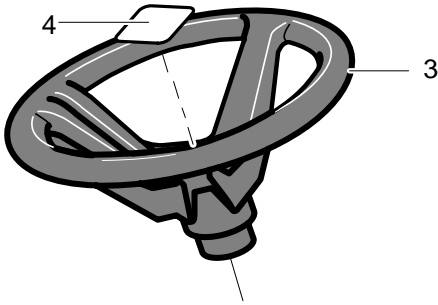

MODEL 40319x51B

REPAIR PARTS ELECTRICAL ASSEMBLY

Key No.	Description	Part No.	Key No.	Description	Part No.
1	Wire Harness	95380	16	Ground Wire	95420
2	Wire, Lead Solenoid to Start	711579	17	Screw, 1/4x.50	711619
3	Rear Harness	95381	18	Seat Switch	94159
4	Wire Harness, Headlight	340513	19	Battery 5 Plate	92739
5	Socket, Lamp	92372	20	Bolt, 1/4-20x.63	711680
6	Cable Tie	57444	21	Wing Nut	711636
7	Wire Clip, Adhesive	55939	22	Light Bulb	90084
8	Switch, Ignition	94878	23	Nut, 5/8-8 Acme Delta	327352
10	Assy, Switch Double Pole Delta	690106	24	Boot, Ign. Switch	300194
10-1	Switch, Double	320082	25	Washer, Regintlk	313683
10-2	Boot, Switch	690074	27	Tape Switch	95330
10-3	Switch Cap	690075	28	Buzzer, For Bag Full	95391
12	Switch, Limit	94136	37	Boot, Battery	335417
13	Solenoid	94613	38	Flatwasher	711666
14	Screw 1/4x.50	711619	39	Harness Adapter	94348
15	Nut, 1/4-20	711632		15 Amp Fuse	302031

MODEL 40319x51B

REPAIR PARTS CUSTOMER SPEC