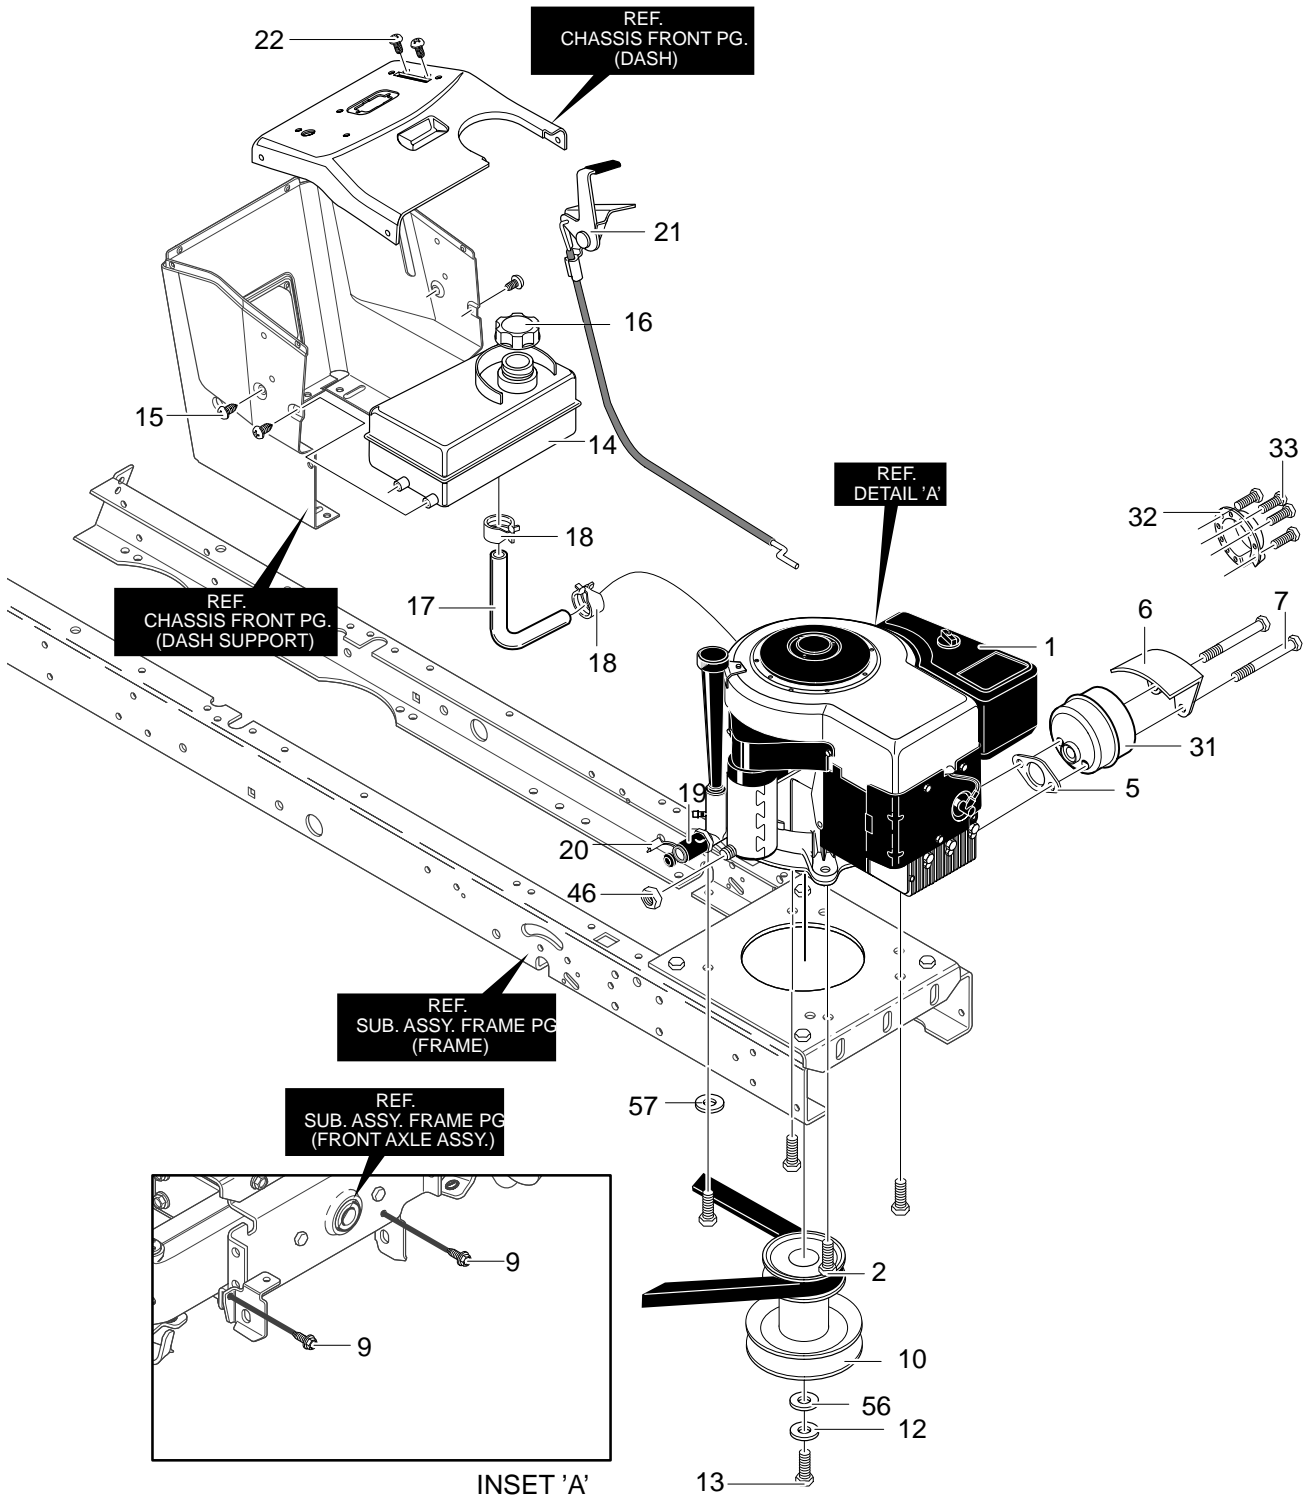

MODEL 40319x51B

REPAIR PARTS ENGINE AND CONTROL ASSEMBLY

Key No.	Description	Part No.	Key No.	Description	Part No.
1	12.5HP (See Engine Manual)	Engine	17	Tubing 14.50 Inches	50118
—	Clip, Speed	94951	18	Clamp, Fuel	336890
2	Engine Bolt 3/8x1.25	0025X7	19	Oil Drain Valve Assembly	325547
5	Muffler Gasket	91309	20	Cap, Oil Drain Valve	327422
6	Shield, Heat	91277	21	Throttle Control	94361
7	Screw, 5/16–18x4.125	712065	22	Screw, #8–16x.38	711637
9	Screw, 5/16–18x.75	711606	31	Muffler	91271
10	Stack Pulley	690456	32	Deflector, Exhaust	23740
12	Washer, Regsptlk	120383	33	Screw, #8–32x.38	712070
13	Bolt, 7/16–20x1.75LG	1x169	46	Nut, 1/4–20 Reghexjam	711601
14	Fuel Tank 1.4 Gal.	94073	56	Washer, Flat	17x170
15	Screw, 15TP	711681	57	Washer, Exlk	711668
16	Fuel Cap	92317