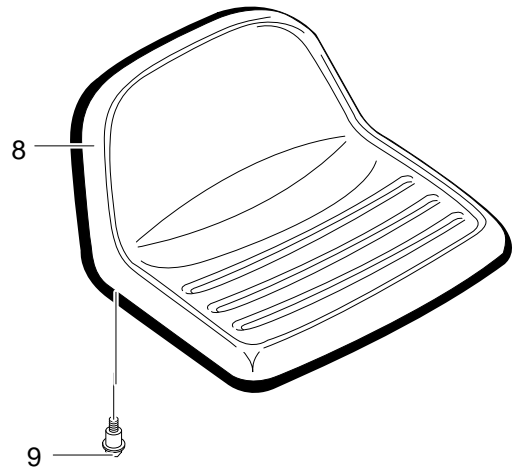

MODEL 40319x51B

REPAIR PARTS ELECTRICAL ASSEMBLY

Key No.	Description	Part No.	Key No.	Description	Part No.
1	Wire Harness	95380	16	Ground Wire	95420
2	Wire, Lead Solenoid to Start	711579	17	Screw, 1/4x.50	711619
3	Rear Harness	95381	18	Seat Switch	94159
4	Wire Harness, Headlight	340513	19	Battery 5 Plate	92739
5	Socket, Lamp	92372	20	Bolt, 1/4-20x.63	711680
6	Cable Tie	57444	21	Wing Nut	711636
7	Wire Clip, Adhesive	55939	22	Light Bulb	90084
8	Switch, Ignition	94878	23	Nut, 5/8-8 Acme Delta	327352
10	Assy, Switch Double Pole Delta	690106	24	Boot, Ign. Switch	300194
10-1	Switch, Double	320082	25	Washer, Regintlk	313683
10-2	Boot, Switch	690074	27	Tape Switch	95330
10-3	Switch Cap	690075	28	Buzzer, For Bag Full	95391
12	Switch, Limit	94136	37	Boot, Battery	335417
13	Solenoid	94613	38	Flatwasher	711666
14	Screw 1/4x.50	711619	39	Harness Adapter	94348
15	Nut, 1/4-20	711632		15 Amp Fuse	302031

MODEL 40319x51B

REPAIR PARTS CUSTOMER SPEC