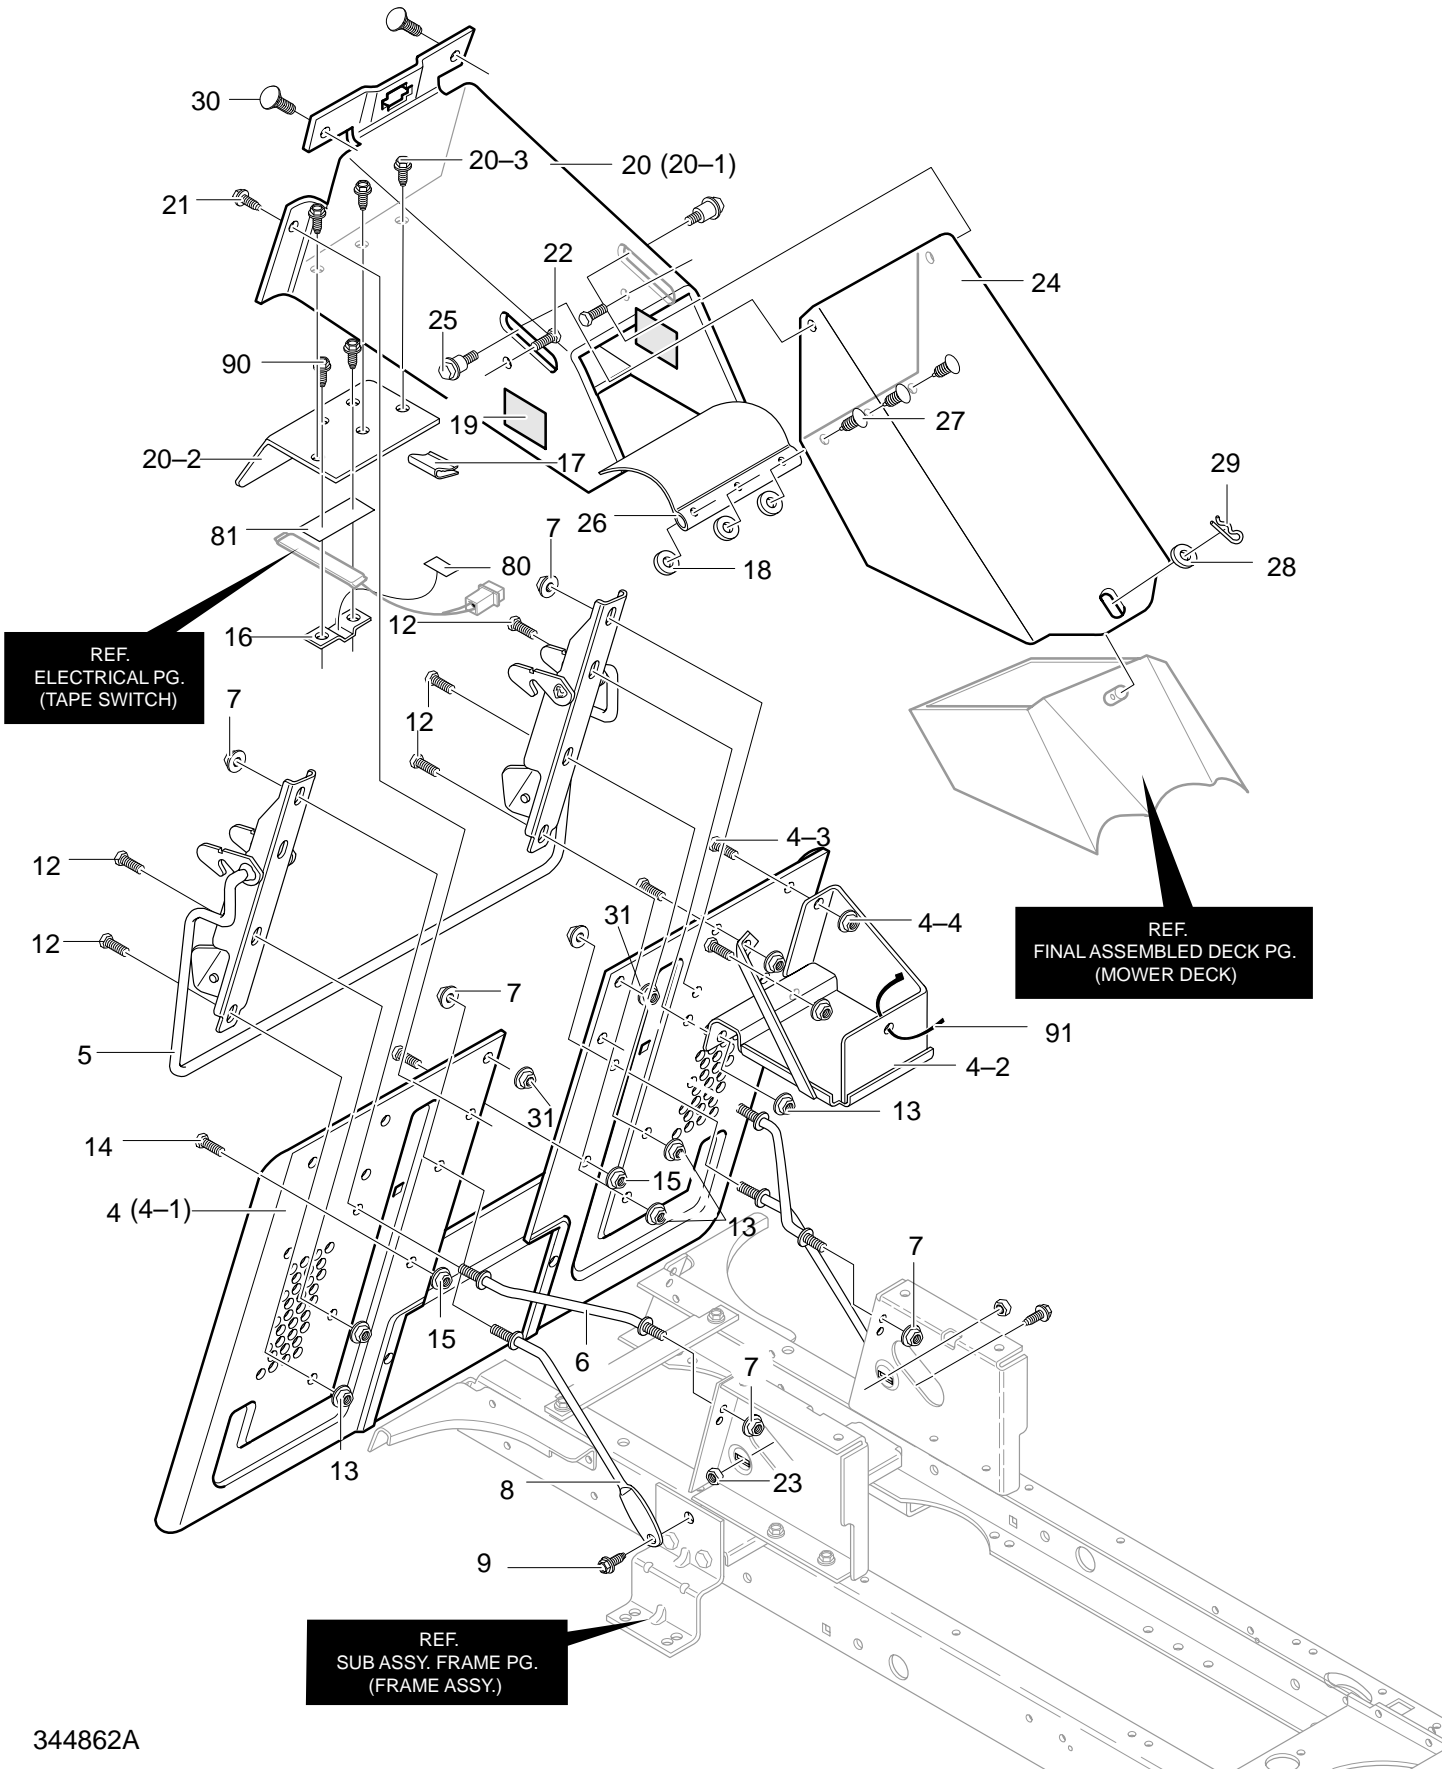

MODEL 40319x51B

REPAIR PARTS REAR CHASSIS ASSEMBLY

MODEL 40319x51B

REPAIR PARTS REAR CHASSIS ASSEMBLY

Key No.	Description	Part No.	Key No.	Description	Part No.
4	Assy., Back Plate/Battery	343678-853	20-1	Chute Weld Asm. Upper	94350
4-1	Assy. Back Plate Flat	95162	20-2	Shield, Transaxle	95367
4-2	Battery Tray Assembly	94563	20-3	Screw, 1/4-20x.63	711642
4-3	Screw, 5/16-18x.50	180073	21	Screw, 5/16-18x.75	711606
4-4	Nut, 5/16-18 Hexwdfllk Whiz	45174	22	Bolt, Carriage 5/16-18x.75	340720
5	Weldment-Latch Lever	95359-853	23	Nut, 5/16-18	710026
6	Rod, Brace	690097	24	Middle Chute Assembly	94296-853
7	Nut, 3/8-16 Hwdfl Whiz-lock	711906	25	Shoulder Bolt	009x57
8	Rod, Brace	94231	26	Flap, Chute	94264
9	Screw, 5/16-18x.75	711606	27	Fastener, Ratchet	309235
12	Screw, 5/16-18x.75	9357	28	Flatwasher	711617
13	Nut, 5/16-18 Hexwdfllk Whiz	710026	29	Pin, Hair	711682
14	Screw, 5/16-18x.75	711606	30	Bolt, Carriage 5/16-18x.75	340720
15	Nut, 5/16-18 Hexwdfllk Whiz	710026	31	Nut, 5/16-18	710026
16	Bracket, Flex Switch Mounting	690245	80	Tape, Double Sided Foam 3/4"	712009
17	Wire Clip, Adhesive	55939	81	Tape, Double Sided Foam 3/4"	712009
18	Flatwasher	711666	90	Screw, 1/4-20x.63	711642
19	Pad, Adhesive	318197	91	Cable Tie	57444
20	Asm., T/A Shield & Upper Chute	690102-853