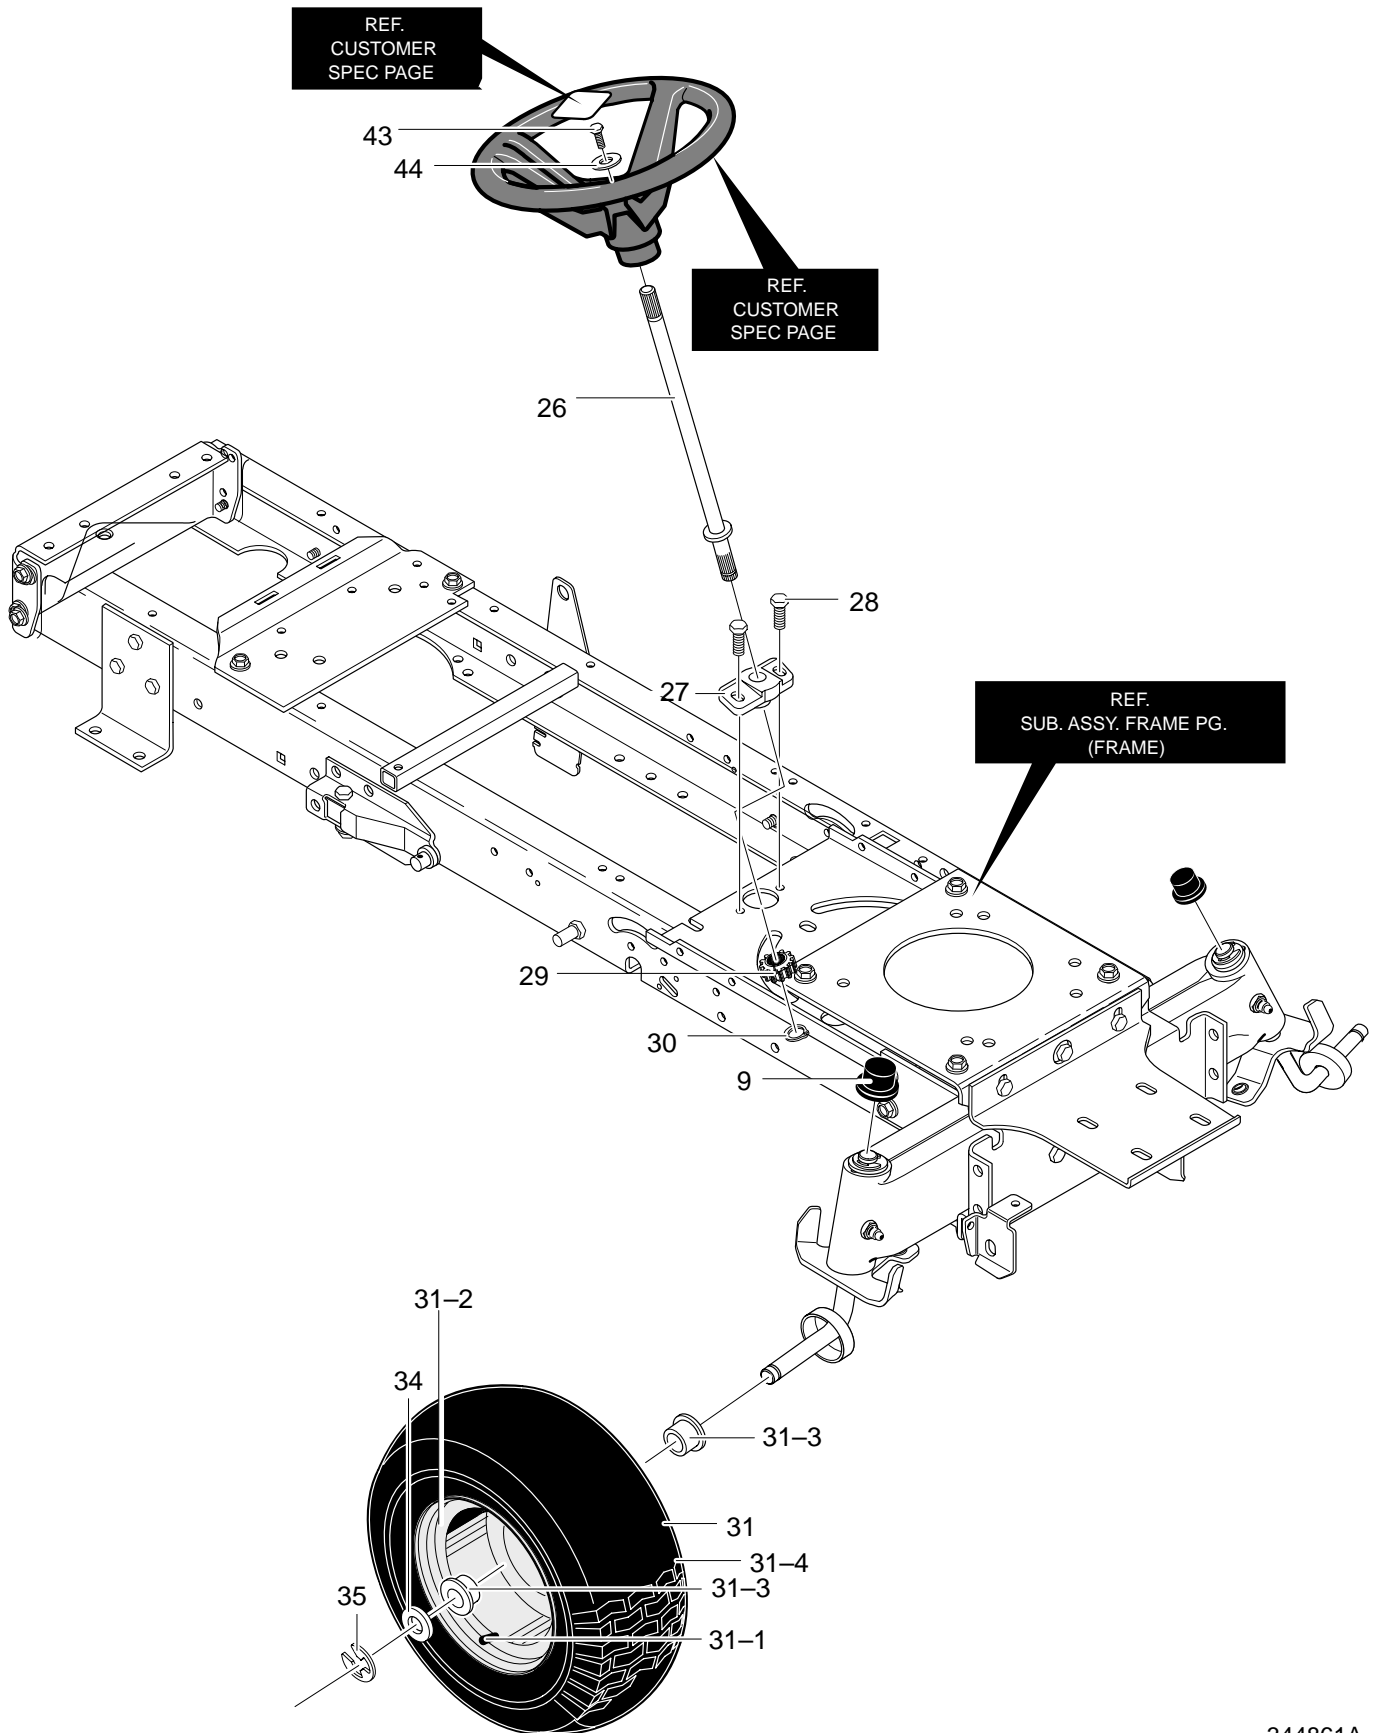

Key No.	Description	Part No.
9	Dust Hub Cap	94618
26	Shaft, Steering	94520
27	Bearing—Lower	94124
28	Screw, 5/16—18x.75	711606
29	Gear, Pinion	94122
30	Retaining Ring	710102
31	Tire & Rim	690049
31-1	Valve Stem	338512
31-2	Rim	338517
31-3	Bearing	338513
31-4	Tire	338516
34	Flatwasher	711758
35	E—Ring	0011X3
43	Screw, 1/4—20x.75	711719
44	Flatwasher	711663
—	Hub Cap	94618