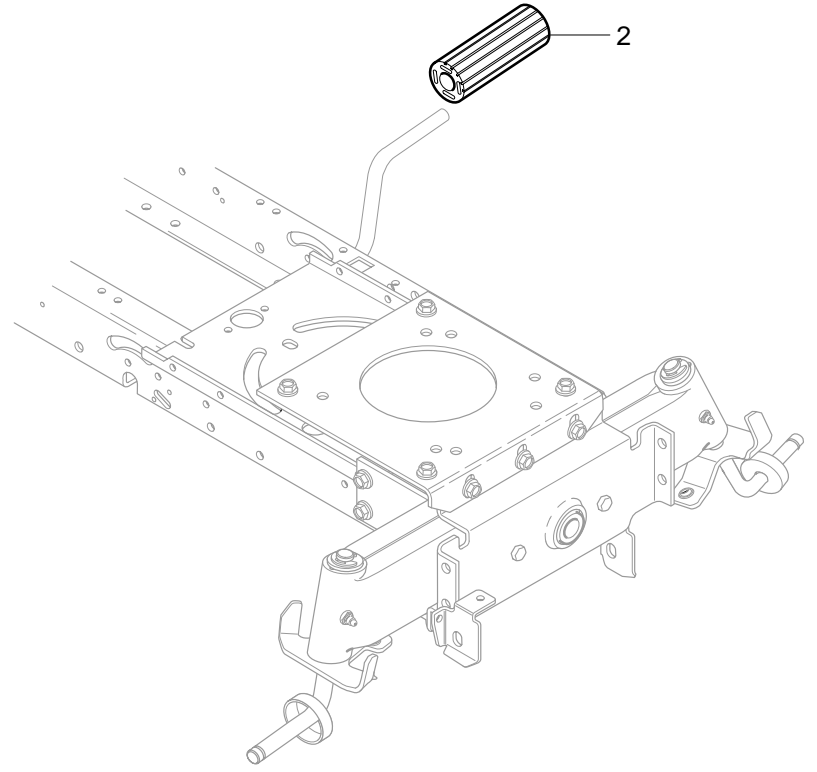

MODEL 40319x51B

REPAIR PARTS ELECTRICAL ASSEMBLY

Key No.	Description	Part No.	Key No.	Description	Part No.
1	Wire Harness	95380	16	Ground Wire	95420
2	Wire, Lead Solenoid to Start	711579	17	Screw, 1/4x.50	711619
3	Rear Harness	95381	18	Seat Switch	94159
4	Wire Harness, Headlight	340513	19	Battery 5 Plate	92739
5	Socket, Lamp	92372	20	Bolt, 1/4-20x.63	711680
6	Cable Tie	57444	21	Wing Nut	711636
7	Wire Clip, Adhesive	55939	22	Light Bulb	90084
8	Switch, Ignition	94878	23	Nut, 5/8-8 Acme Delta	327352
10	Assy, Switch Double Pole Delta	690106	24	Boot, Ign. Switch	300194
10-1	Switch, Double	320082	25	Washer, Regintlk	313683
10-2	Boot, Switch	690074	27	Tape Switch	95330
10-3	Switch Cap	690075	28	Buzzer, For Bag Full	95391
12	Switch, Limit	94136	37	Boot, Battery	335417
13	Solenoid	94613	38	Flatwasher	711666
14	Screw 1/4x.50	711619	39	Harness Adapter	94348
15	Nut, 1/4-20	711632		15 Amp Fuse	302031

MODEL 40319x51B

REPAIR PARTS CUSTOMER SPEC