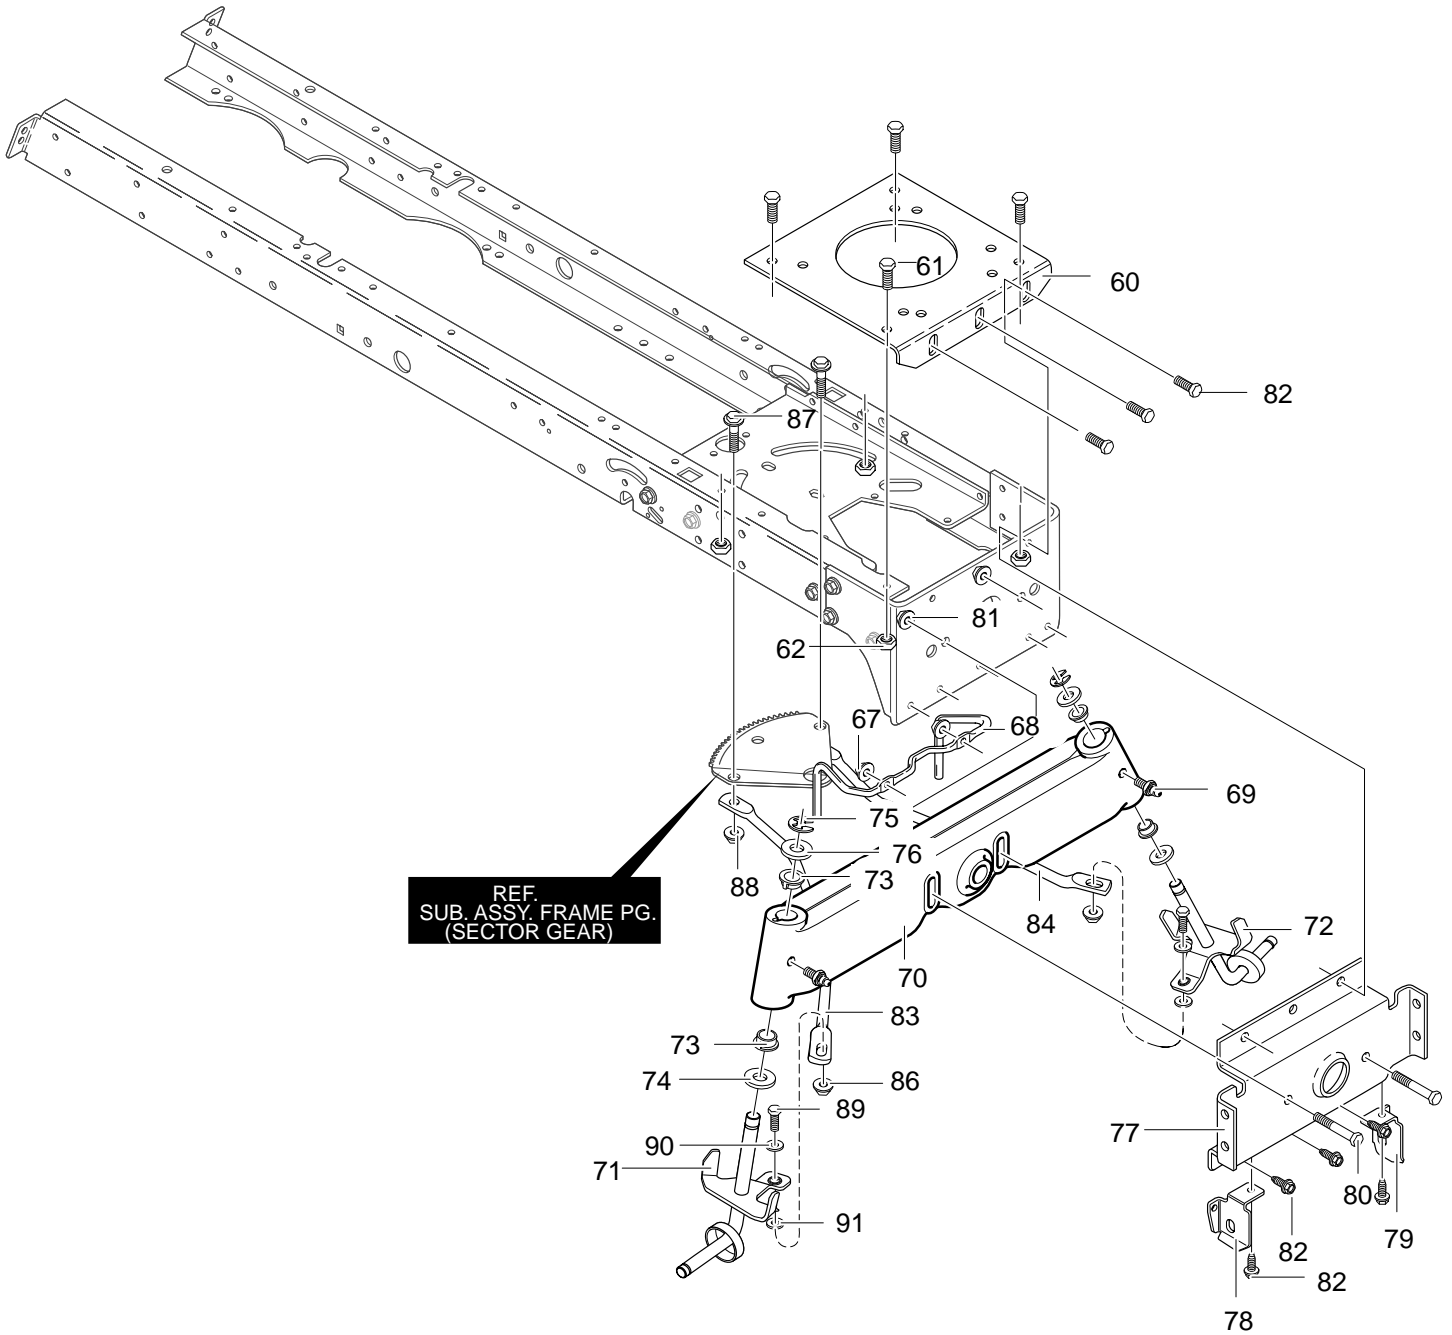

# REPAIR PARTS FRAME ASSEMBLY

Key No.	Description	Part No.	Key No.	Description	Part No.
1	Frame, Rail RH	94564	26	Gear, Sector	94121
2	Frame, Rail LH	94565	27	Bearing, Sector Gear	94123
3	Support, Seat RH	94634	28	Screw, 5/16–18x1.00	001X84
4	Support, Seat LH	94633	29	Nut, 5/16–18	15X113
5	Screw, .312–18x.75	26X249	30	Clutch/Brake Pedal	94241
6	Brace, BackPlate RH	94561	31	Screw, .312–18x.75	26X249
7	Brace, BackPlate LH	94562	32	Bracket, Suspension Asm.	94285
8	Screw, 5.312–18x.75	26X249	33	Screw, .312–18x.75	26X249
9	Bracket, T/A RH VST LH MST	94234	34	Brace, Rail	94566
10	Assy., Shift Brace	95396	35	Screw, .312–18x.75	26X249
12	Screw, .312–18x.75	26X249	36	Zinc Screw Guide	93349
13	Assy., Idler Mount, Front	94237	37	Nut, 5/16–18	015X79
14	Screw, .312–18x.75	26X249	38	Bracket, Pivot	94015
15	Plate, Steering	690551	39	Washer, Flat	845
16	Screw, .312–18x.75	26X249	40	Bolt, Shoulder 3/8–16	009X53
17	Crank, PTO	690394	41	Nut, 3/8–16	015X84
18	Bracket, Bell Crank	94005	94	Bracket, Seat Deck LH	690036
19	Screw, .312–18x.75	26X249	95	Bracket, Seat Deck RH	690035
20	Washer, Flat	120395	96	Screw, .312–18x.75	26X249
23	Bracket, Hanger Rear	94013	97	Nut, 5/16–18	015X79
24	Screw, .312–18x.75	26X249	100	Nut, 5/16–18	015X88