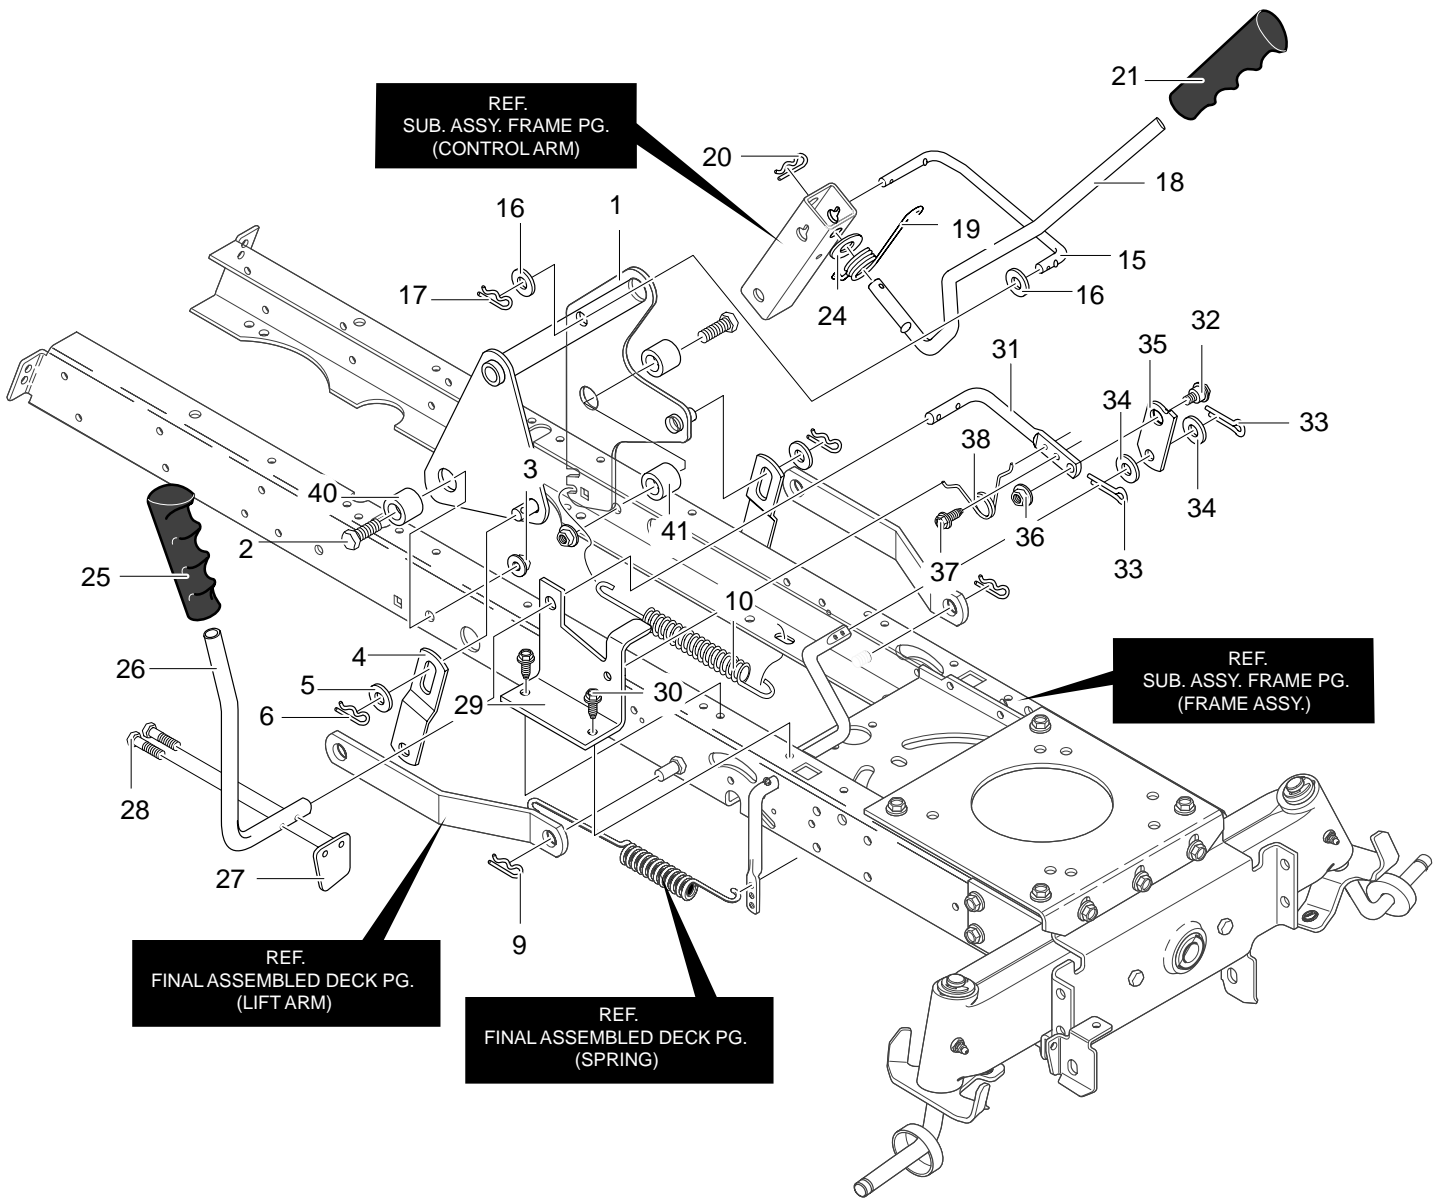

MODEL 40319x51B

REPAIR PARTS MOWER SUSPENSION ASSEMBLY

Key No.	Description	Part No.	Key No.	Description	Part No.
1	Assembly, Lift Arm	95233-853	25	Grip	94496
2	Screw, 1/2-13x1.50	711917	26	PTO Handle	712034
3	Nut, 1/2-13 Lock	711918	27	Paddle, Switch	95284
4	Bracket, Lift Link	94262-853	28	Screw, Thread Form	711621
5	Washer, Flat	711617	29	Bracket, PTO	94018-853
6	Hair Pin	711676	30	Screw, 5/16-18x.50	780055
9	Hair Pin	711676	31	Lever, PTO	95283
10	Spring, Extension	710235	32	Bolt, Shoulder 3/8-16	711613
15	Link-Lift Handle	711981	33	Hair Pin	711659
16	Washer, Flat	711617	34	Washer, Flat	711615
17	Hair Pin	711676	35	Link PTO	95282
18	Handle, Lift	690532	36	Nut, 3/8-16	711622
19	Torsion Spring	710111	37	Screw 5/16-18x.75	711606
20	Hair Pin	711676	38	Torsion Spring	710141
21	Grip, Lift	94497	40	Spacer	94309
24	Washer, Flat	711616	41	Spacer, Sleeve	56150