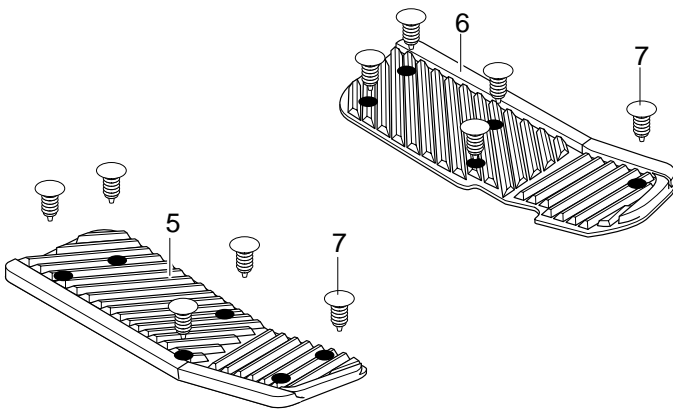

MODEL 40319x51B

REPAIR PARTS ELECTRICAL ASSEMBLY

Key No.	Description	Part No.	Key No.	Description	Part No.
1	Wire Harness	95380	16	Ground Wire	95420
2	Wire, Lead Solenoid to Start	711579	17	Screw, 1/4x.50	711619
3	Rear Harness	95381	18	Seat Switch	94159
4	Wire Harness, Headlight	340513	19	Battery 5 Plate	92739
5	Socket, Lamp	92372	20	Bolt, 1/4-20x.63	711680
6	Cable Tie	57444	21	Wing Nut	711636
7	Wire Clip, Adhesive	55939	22	Light Bulb	90084
8	Switch, Ignition	94878	23	Nut, 5/8-8 Acme Delta	327352
10	Assy, Switch Double Pole Delta	690106	24	Boot, Ign. Switch	300194
10-1	Switch, Double	320082	25	Washer, Regintlk	313683
10-2	Boot, Switch	690074	27	Tape Switch	95330
10-3	Switch Cap	690075	28	Buzzer, For Bag Full	95391
12	Switch, Limit	94136	37	Boot, Battery	335417
13	Solenoid	94613	38	Flatwasher	711666
14	Screw 1/4x.50	711619	39	Harness Adapter	94348
15	Nut, 1/4-20	711632		15 Amp Fuse	302031

MODEL 40319x51B

REPAIR PARTS CUSTOMER SPEC