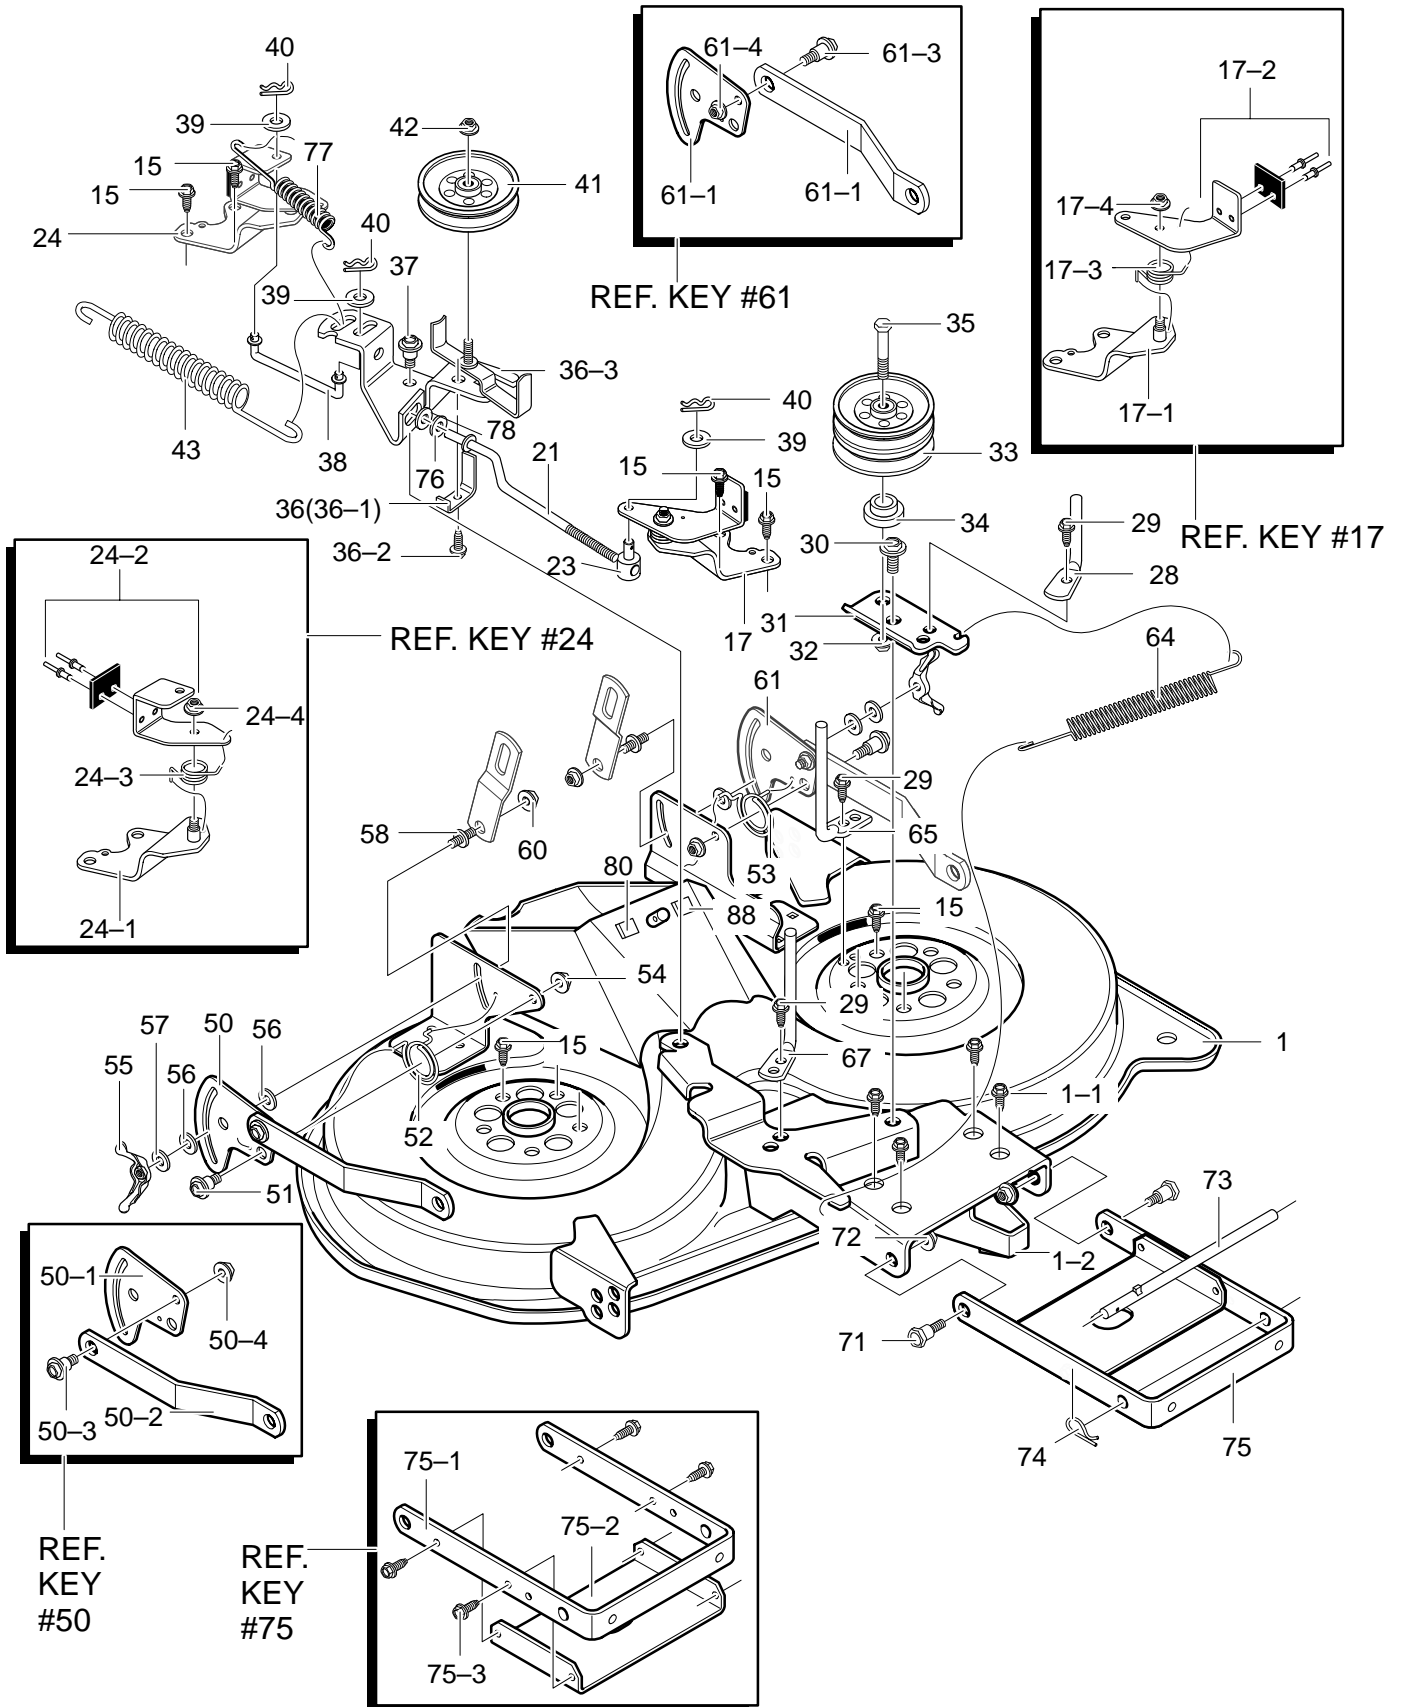

MODEL 40319x51B

REPAIR PARTS DECK ASSEMBLY

MODEL 40319x51B

REPAIR PARTS DECK ASSEMBLY

Key No.	Description	Part No.	Key No.	Description	Part No.
1	Housing, 40" Deck	690109-853	50-1	Plate-Suspension	94128
17	Brake Arm Assembly LH	94665-853	50-2	Suspension Bracket Rear	94055
17-1	Brake Support Assembly LH	94293	50-3	Bolt, Shoulder	710095
17-2	Brake Arm	94291	50-4	Nut, 3/8-16	710140
17-3	Spring, Torsion	710110	51	Bolt, Shoulder	711611
17-4	Nut, 5/16-18	710205	52	Spring, Torsion RH	710112
21	Link, Brake LH	690021	53	Spring, Torsion LH	710113
23	Nut, Adjusting	711591	54	Nut, 3/8-16	711622
24	Brake Arm Assembly RH	94664-853	55	Wingnut, 5/16-18	711600
24-1	Brake Support RH	94294	56	Pad, Friction	94137
24-2	Brake Arm RH	94292	57	Washer	711628
24-3	Spring, Torsion	710077	58	Pin, Hanger	711595
24-4	Nut, 5/16-18	710205	60	Nut, 3/8-16	711622
28	Belt Guide	711912	61	Assy., Plate Rear Sus Brkt., LH	690159-853
29	Screw, 5/16-18x.50	780055	61-1	Plate-Suspension	94128
30	Bolt, Shoulder	711613	61-2	Suspension Bracket, Rear	94055
31	Arm, Double Idler	94261-853	61-3	Bolt, Shoulder	710095
32	Nut, 3/8-16	711622	61-4	Nut, 3/8-16	710140
33	Pulley, Idler Double Vee	94279	64	Spring, Extension	710233
34	Spacer	94269	65	Belt Guide	711913
35	Screw, 3/8-16x3.00	711915	67	Belt Guide	690030
36	Idler Arm Assembly	94973-853	71	Shoulder Bolt	711611
36-1	Spring,-Belt Guide	94312	72	Nut, 3/8-16	711622
36-2	Screw, 1/4-20x.50	710264	73	Rod, Hanger	95295
36-3	Idler Arm	94298	74	Hair Pin	711676
37	Bolt, Shoulder	711613	75	Assembly, Bracket & Stiffener	690058-853
38	Link, Brake RH	690023	75-1	Bracket, Front Suspension	94058
39	Washer, Flat	712480	75-2	Stiffener	95057
40	Hair Pin	711682	75-3	Screw, 5/16-18x.75	710079
41	Pulley, Idler	690024	76	Flatwasher	583409
42	Nut, 3/8-16	711622	77	Spring, Extension	710658
43	Spring, Extension	710234	78	Washer, Flat	712480
50	Assy, Plate,Rear Sus Bkt RH	690158-853	80	Pad, Adhesive	318197