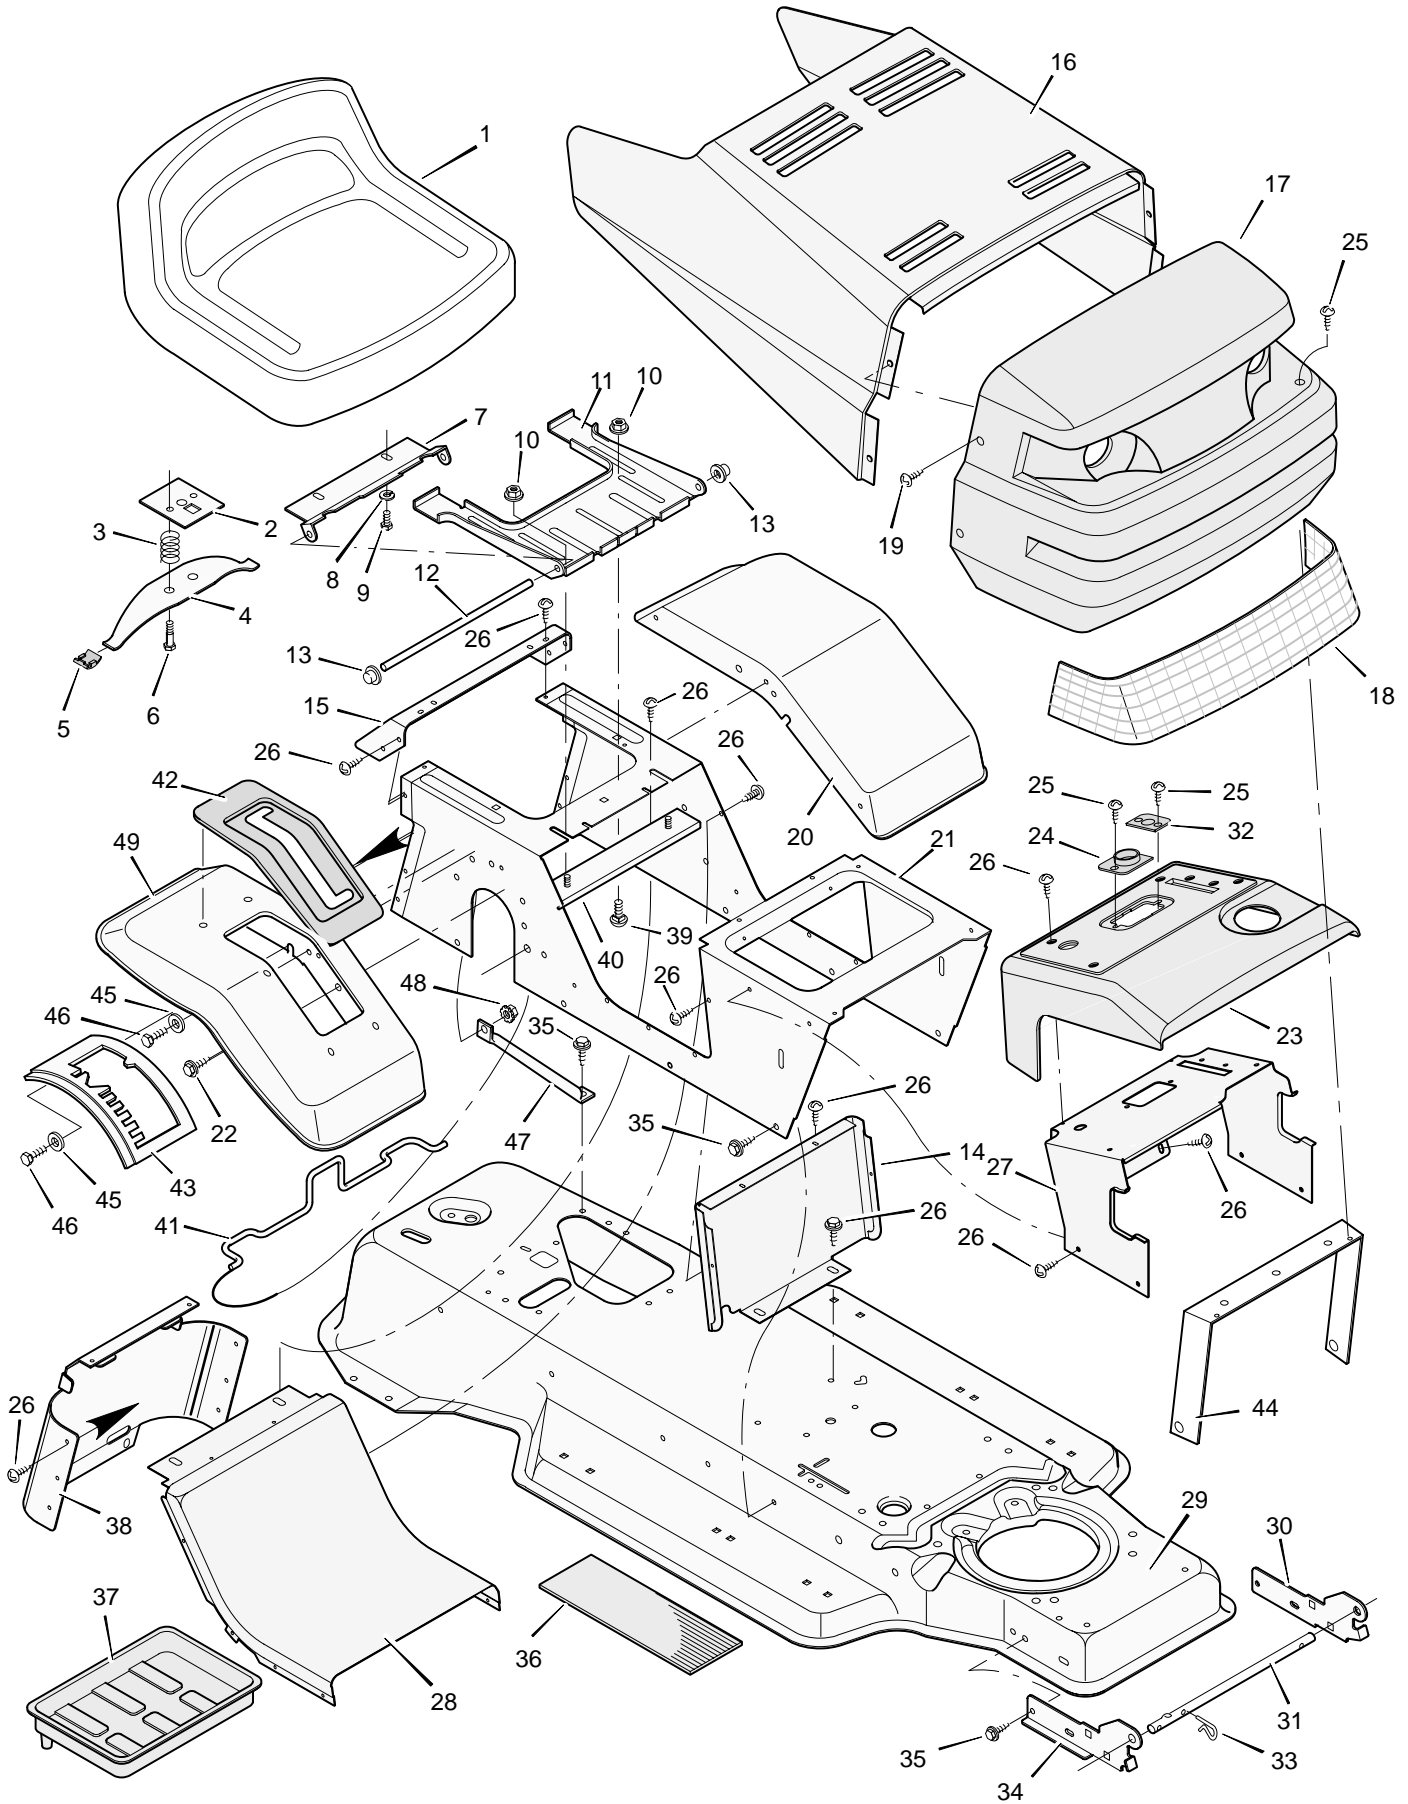

MODEL 40708x20C

REPAIR PARTS CHASSIS & HOOD

MODEL 40708x20C

REPAIR PARTS CHASSIS & HOOD

Key No.	Description	Part No.	Key No.	Description	Part No.
1	Seat	91965	30	Bracket, Left Grille	92347E701
2	Plate Assembly, Switch	91963Z	31	Rod, Pivot	92332Z
3	Spring, Compression	164x26	32	Bearing	92398
4	Spring, Seat	91964	33	Pin, Hair	31x4
5	Glide, Spring	91822	34	Bracket, Right Grille	92346E701
6	Bolt, Shoulder	9x38	35	Screw	26x249
7	Support, Seat	92334E701	36	Mat	91900
8	Lockwasher	18x16	37	Tray, Battery	91895
9	Bolt, Hex	1x45	38	Cap, Console	92443F200
10	Locknut, Flange	15x88	39	Bolt	2x64
11	Bracket, Pivot	92546E701	40	Channel Assembly	91857E701
12	Rod, Pivot	91730E701	41	Clamp, Battery	92725Z
13	Cap, Push On	28x23	42	Cover, Shift	91905
14	Insert, Front	92548F200	43	Gate, Shift	91892
15	Fender, Apron	91724E701	44	Brace, Grille	92448Z
16	Hood	92333F200	45	Washer	17x38Z
17	Grille Assembly (includes Lens)	92350	46	Bolt, Hex	1x38
18	Lens	92344	47	Strut, Shifter	91910E701
19	Screw	9x47	48	Locknut	15x66
20	Fender	92328F200	49	Fender, SOG	92379F200
21	Console Assembly	92729F200	—	Book, Instruction (English)	F-96728
22	Screw	26x263	—	Repair Parts Book	F-96729
23	Dash Panel	92605F200	—	Decal, Left Hood	44x3043
24	Bearing, Steering	92399	—	Decal, Right Hood	44x3042
25	Screw	26x239	—	Decal, Left Console	44x4309
26	Screw	26x270	—	Decal, Right Console	44x5444
27	Support, Dash	92331E701	—	Decal, Warning	44x5940
28	Insert, Rear	92549F200	—	Plaque, Name (Hood)	280x57
29	Frame Assembly	92515F200			