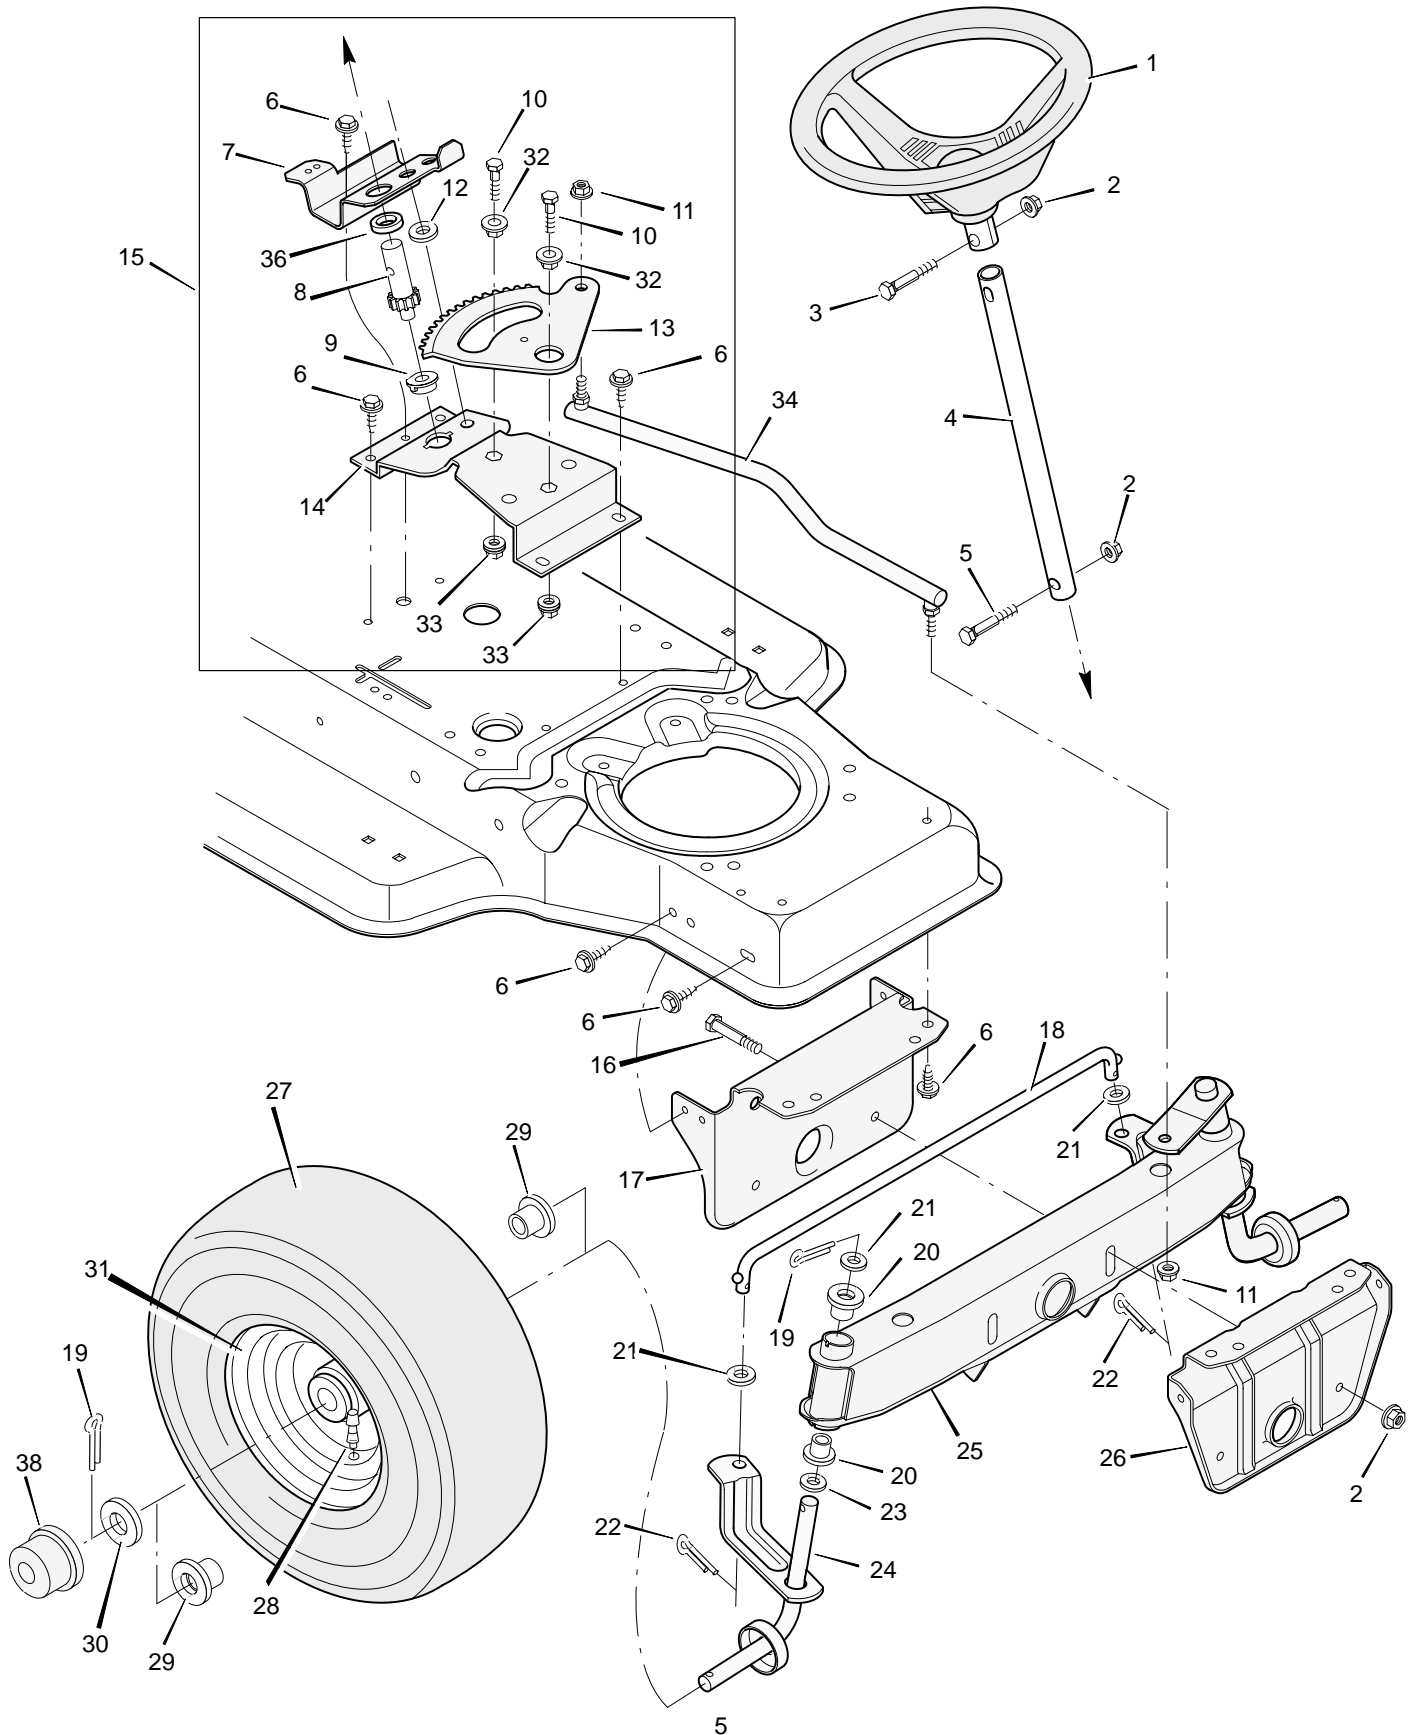

MODEL 40708x20C

REPAIR PARTS MOTION DRIVE

Key No.	Description	Part No.	Key No.	Description	Part No.
1	Grip	92697	33	Washer	17x148
3	Handle, Shift	92031Z	34	Yoke, Shift	92041Z
4	Bolt, Shoulder	9x39	35	Bolt, Hex	1x145
5	Pin, Cotter	30x20	36	Lockwasher	18x32
6	Washer	17x47Z	37	Washer	17x146Z
7	Nut, Adjustable	21920	38	Pilot, Support	91889
8	Shifter Assembly	92043E701	39	Bracket Assembly, Idler	92737Z
9	Guide, Belt	91754	40	Spring, Motion Drive	165x76
10	Locknut, Flange	15x84	41	Ring, Retainer	11x7
11	Screw	26x249	42	Pulley, Motion Drive	91807
12	Link, Clutch	91877	43	Pulley, Backside Idler	91179
13	Washer, Curved	20x1	44	Key, Woodruff	20697
14	Locknut, Flange	15x87	45	Transaxle, Complete (Peerless)	†
15	Washer	17x45	46	Bolt, Carriage	2x64
16	Link Assembly, Shifter	92085	47	Support, Transaxle	91804E701
17	Screw	26x249	48	Screw	26x216
18	Bracket, Support	91899Z	49	Locknut, Flange	15x88
19	Nut, Flange	15x79	50	Key, Square	21553
20	Bolt, Hex	1x124	51	Washer	17x160
21	Grip	92724	52	Spacer, Transaxle	87x100Z
22	Rod, Control	91727E701	53	Tire (Included with Key No. 54) *	91914
23	Screw	26x214	—	Tube (Included with Key No. 54)	407049
24	Guide, Bracket	91825E701	54	Wheel and Tire Assembly	92289–601
25	Frame Assembly	92515F200	55	Valve Stem	24373
26	Pedal, Clutch/Brake	21544	56	Washer	17x115
27	Lever Assembly	91862E701	57	E–Ring	11x3
28	Belt, Motion Drive	37x61	58	Washer	17x53Z
29	Bracket, Lever Support	91713E701	59	Hub Cap (Optional)	24582
30	Latch, Park Brake	91712Z	60	Plate, Belt Guide	92694E701
31	Spring, Brake Extension	165x82	61	Guide, Belt	20619
32	Rod, Clutch	91808Z			

* When you order a tire, make sure to give the brand name of the tire so that the tread pattern on the tire will match.

† Parts are available from a Tecumseh Authorized Service Center. See “Engines, Gasoline” or “Gasoline Engines” in the yellow pages of the telephone directory.

MODEL 40708x20C

REPAIR PARTS STEERING