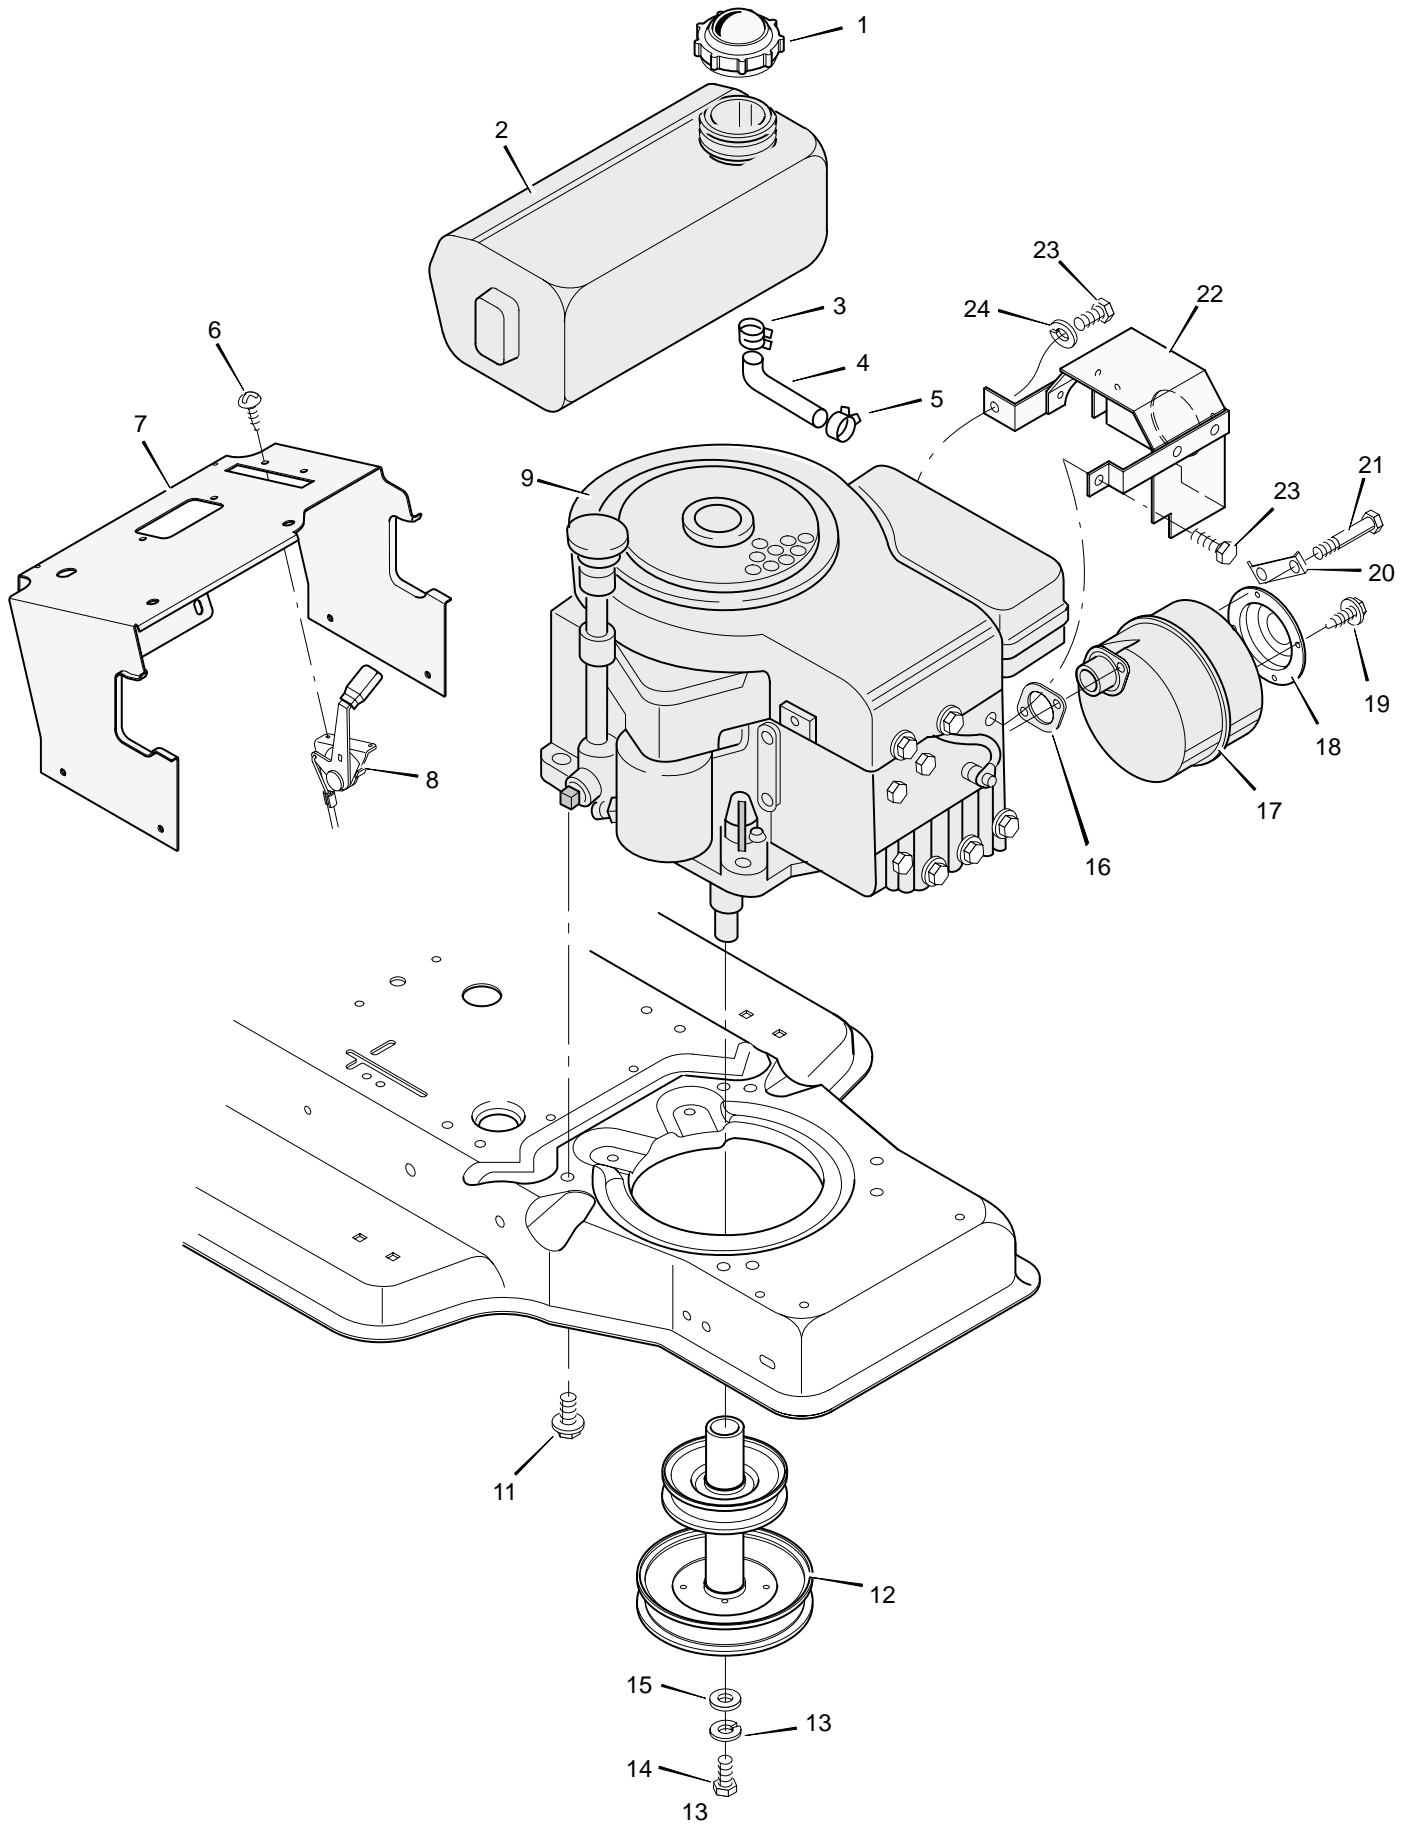

MODEL 40708x20C

REPAIR PARTS ENGINE MOUNT

MODEL 40708x20C

REPAIR PARTS ENGINE MOUNT

Key No.	Description	Part No.
1	Fuel Cap	92317
2	Fuel Tank	92342
3	Hose Clamp	91174
4	Fuel Line	23717
5	Hose Clamp	23713
6	Screw	26x201
7	Support, Dash	92331E701
8	Throttle Control	92371
9	Engine*	_____
11	Bolt, Engine Mount	25x7
12	Stack Pulley Assembly	92318
13	Lockwasher	19x35
14	Bolt, Hex	1x140
15	Washer	17x170
16	Gasket	91309
17	Muffler	91271
18	Deflector, Muffler	23740Z
19	Screw	26x208
20	Lock, Screw	92378
21	Bolt	1x134
22	Shield, Heat	92381 SE
23	Bolt	25x2
24	Washer	18x32

* Parts are available from a Briggs & Stratton Authorized Service Center. See "Engines, Gasoline" or "Gasoline Engines" in the yellow pages of the telephone directory.