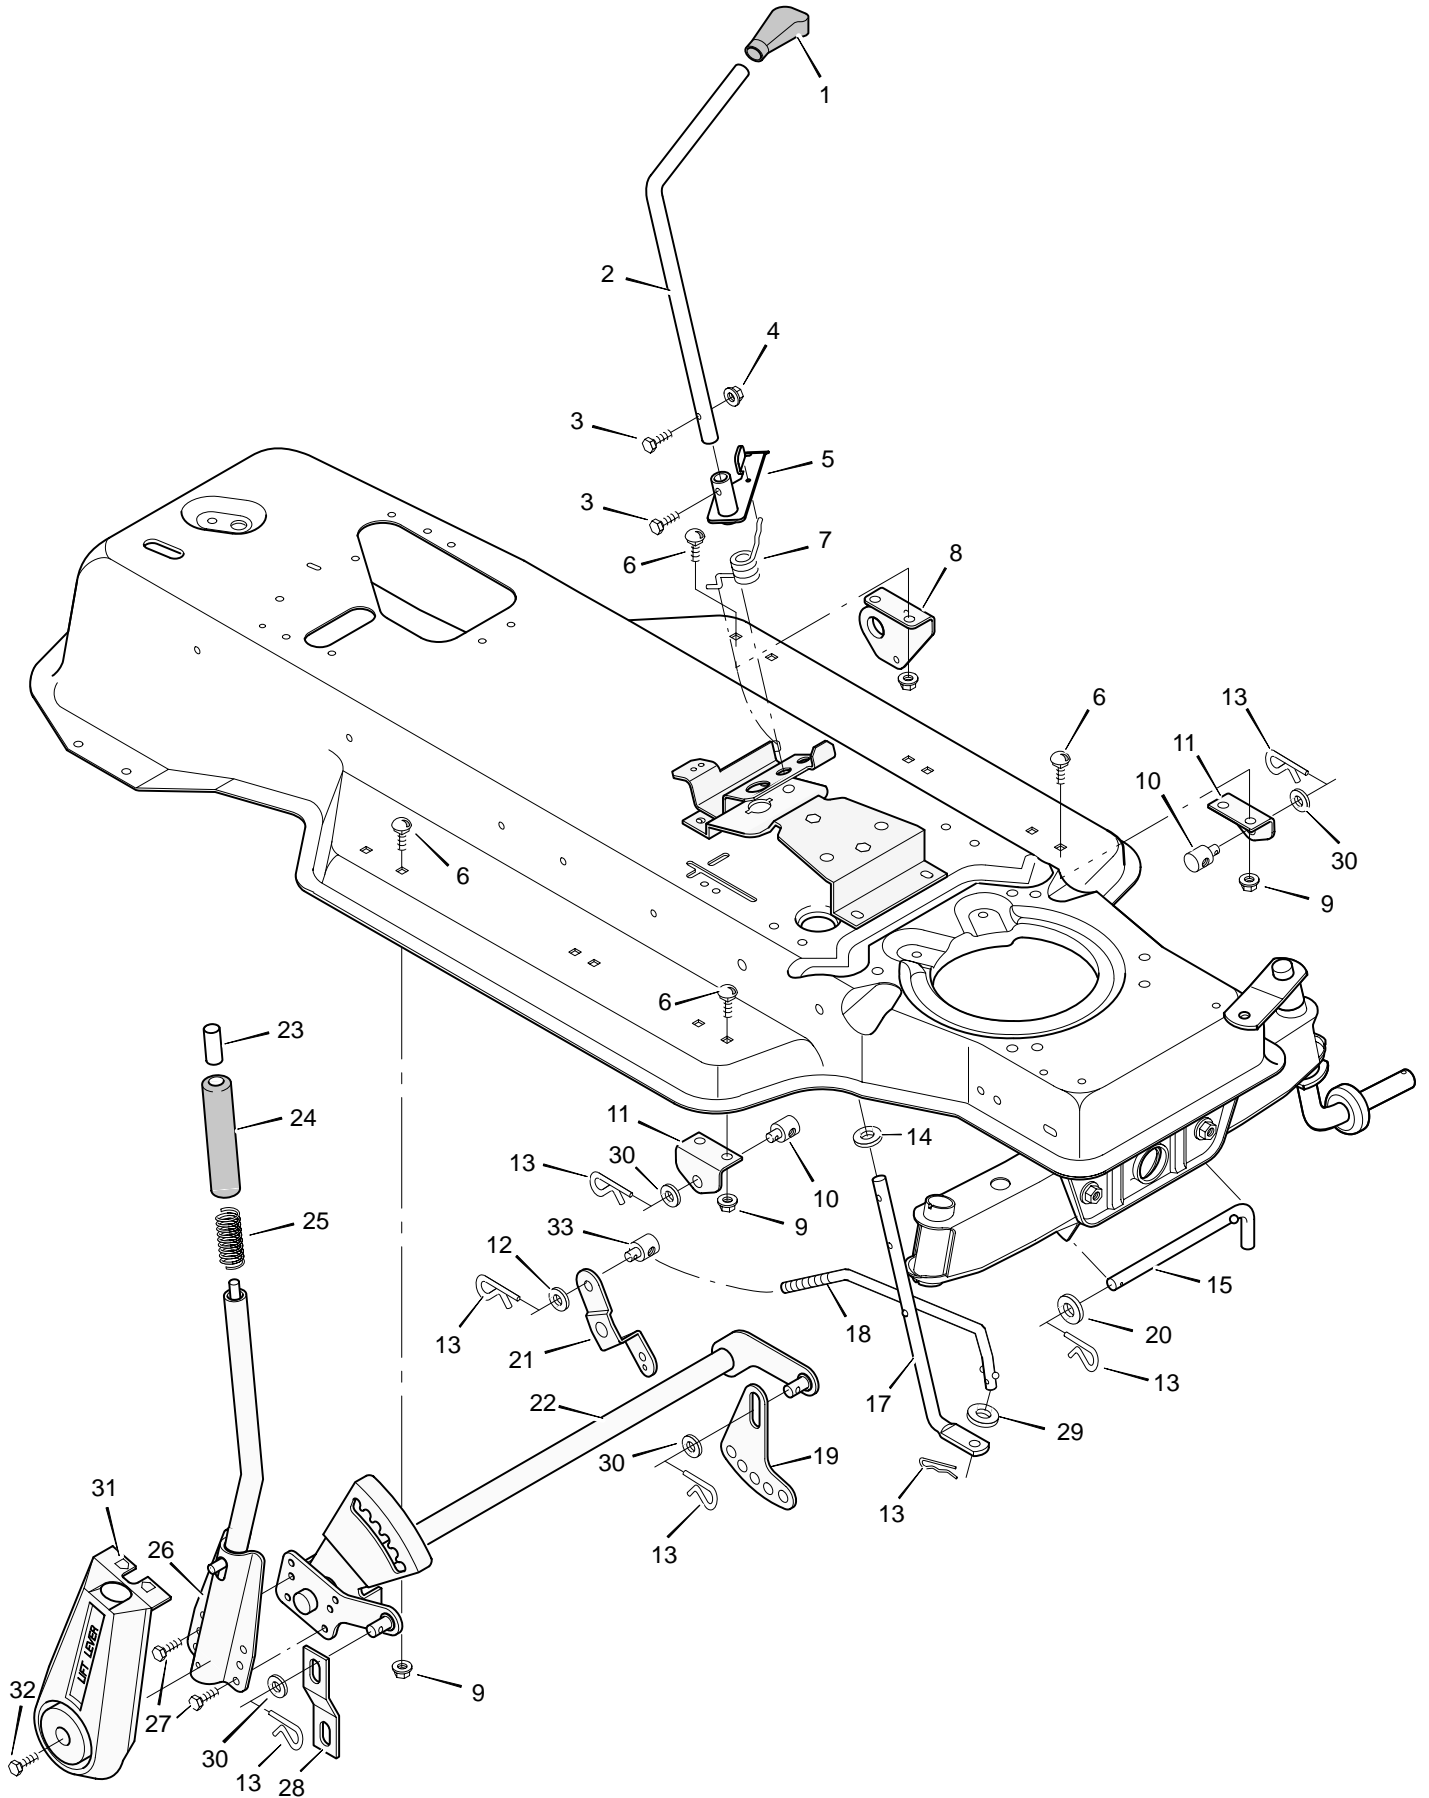

MODEL 40708x20C

REPAIR PARTS MOWER HOUSING SUSPENSION

MODEL 40708x20C

REPAIR PARTS MOWER HOUSING SUSPENSION

Key No.	Description	Part No.
1	Grip	92698
2	Control, Blade Rotation	91781Z
3	Bolt, Hex	25x3
4	Locknut, Hex	15x67
5	Lever Assembly, Switch	91917E701
6	Bolt, Carriage	2x53
7	Spring, Torsion	166x32
8	Bracket, Rear Hanger	92066E701
9	Nut, Flange	15x79
10	Nut, Adjusting	92131
11	Bracket, Adjuster Rod	92133E701
12	Washer	17x124
13	Pin, Hair	31x4
14	Washer	17x122
15	Pin, Pull	90827Z
17	Lever, Lower Blade Control	91787E701
18	Rod, Blade Control	91795Z
19	Plate, Adjuster	91741E701
20	Washer	17x103
21	Bracket, Pivot	92033E701
22	Lifter Assembly	92065E701
23	Button, Push	92572
24	Grip	92783
25	Spring, Compression	164x21
26	Handle Assembly	91823E701
27	Screw	26x49
28	Link, Suspension	92064E701
29	Washer	17x47Z
30	Washer	17x91Z
31	Cover, Lift Lever (Optional)	92157
32	Screw	26x263
33	Nut, Adjusting	21920