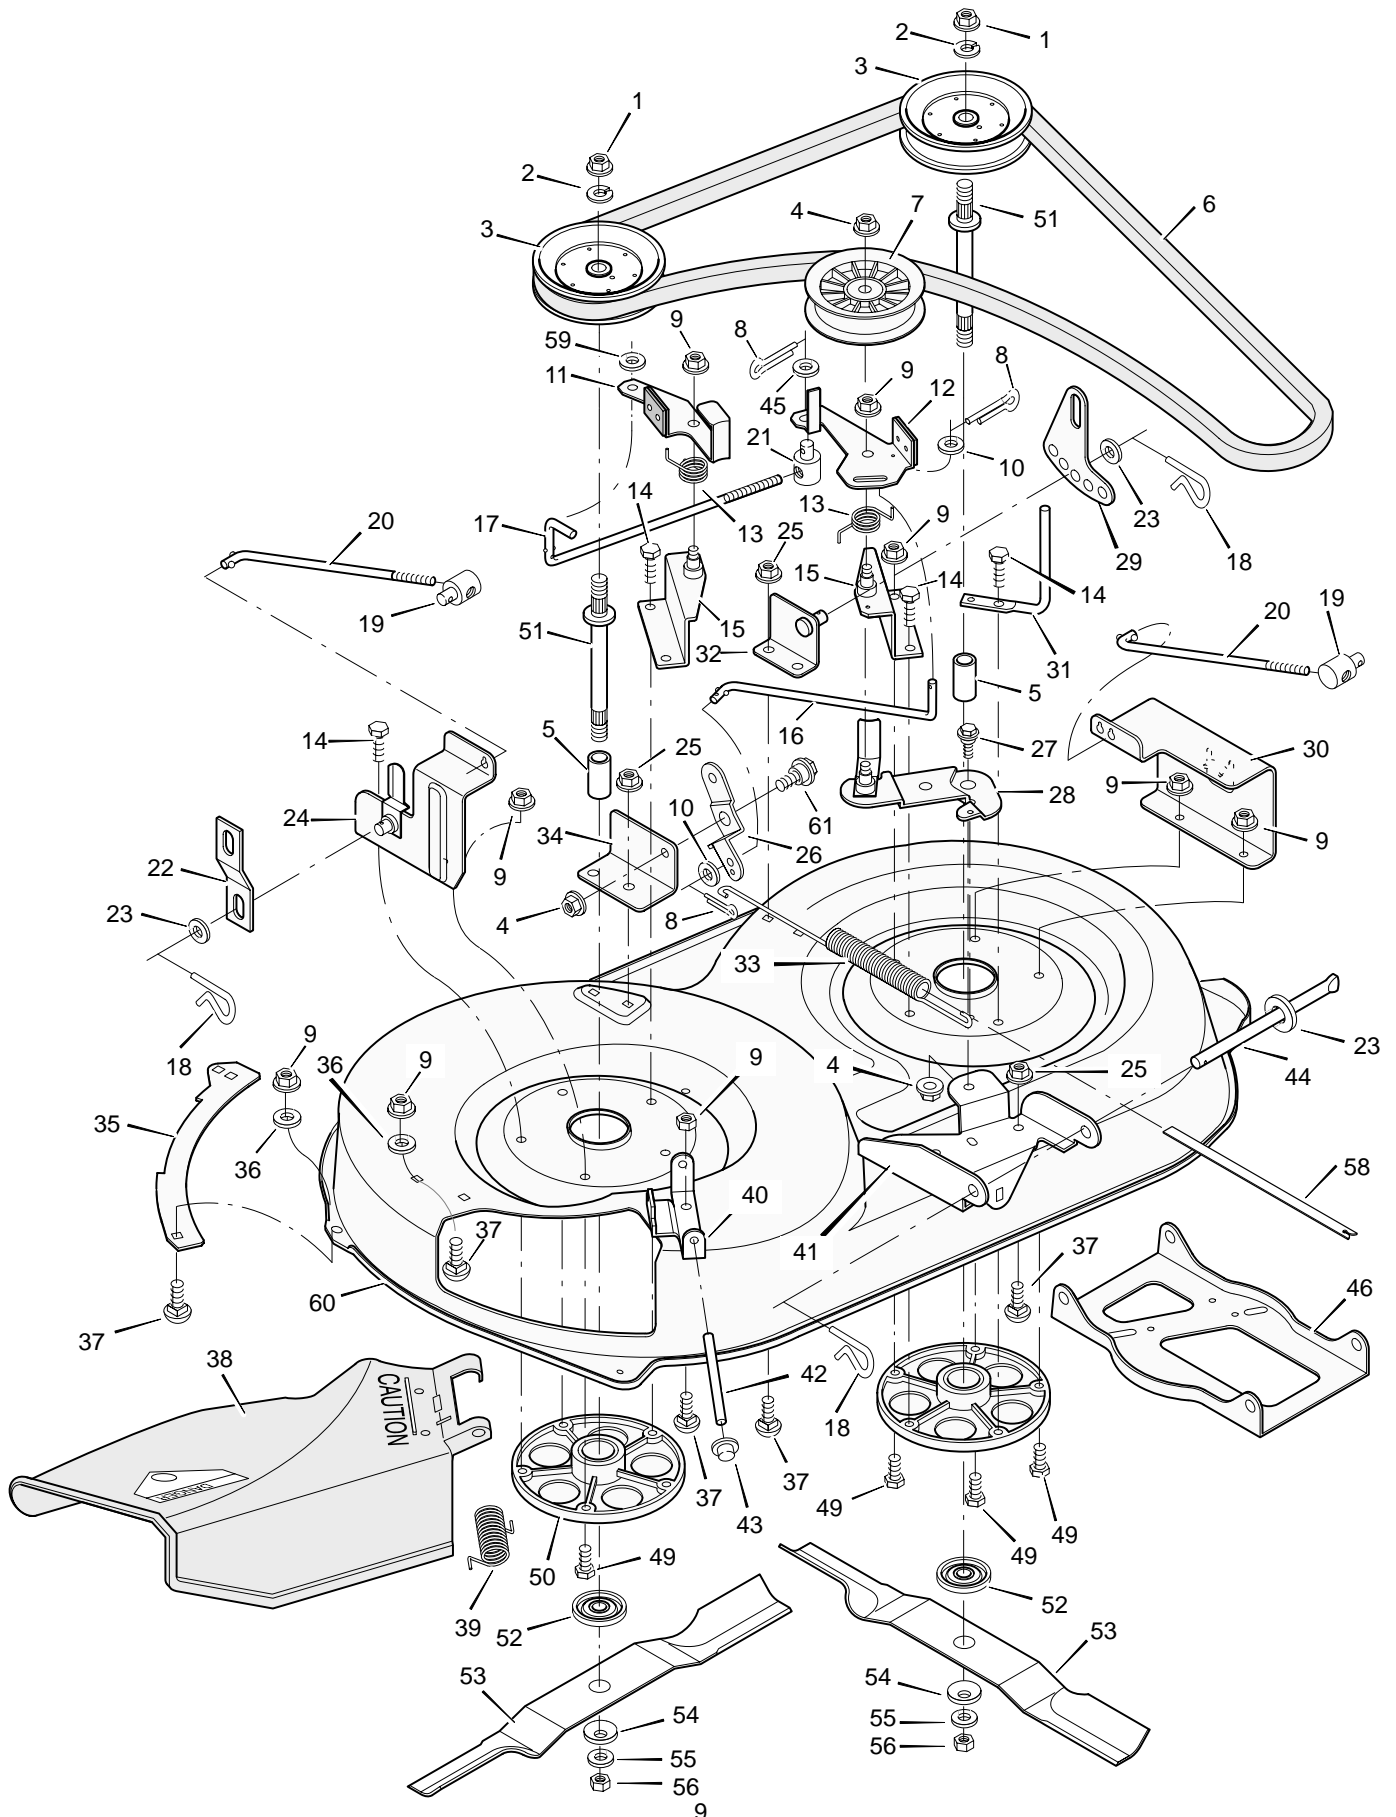

MODEL 40708x20C

REPAIR PARTS MOWER HOUSING

MODEL 40708x20C

REPAIR PARTS MOWER HOUSING

Key No.	Description	Part No.	Key No.	Description	Part No.
1	Nut, Hex	15x100	31	Guide, Belt	91797E701
2	Lockwasher	18x33	32	Bracket Assembly, Left Lifter	91813E701
3	Pulley, Jackshaft	91943	33	Spring, Extension	165x72
4	Locknut, Flange	15x84	34	Bracket, Pivot	91743E701
5	Spacer	91903	35	Plate	91770E701
6	Belt, Blade Drive	37x62	36	Washer	17x57
7	Pulley, Idler	91801	37	Bolt, Carriage	2x53
8	Pin, Cotter	30x20	38	Deflector Assembly, Chute	92465
9	Locknut, Flange	15x88	39	Spring, Torsion	166x4
10	Washer	17x46Z	40	Bracket, Hinge	91765E701
11	Brake Assembly, Right	92186E701	41	Bracket, Front Hanger	91875E701
12	Brake Assembly, Left	92187E701	42	Rod, Deflector	91767Z
13	Spring, Torsion	166x27	43	Cap, Push On	28x23
14	Bolt, Hex	25x7	44	Rod, Hanger	91739Z
15	Bracket Assembly, Brake	92072E701	45	Washer	17x124
16	Rod, Brake	91745Z	46	Hanger, Front	92119E701
17	Rod, Cross Link	92183Z	49	Bolt, Hex	1x84
18	Pin, Hair	31x4	50	Housing, Jackshaft	90905
19	Nut, Adjustable	92131	51	Jackshaft	91922
20	Rod, Adjuster	91872Z	52	Adapter, Blade	92466
21	Nut, Adjustable	21920	53	Blade, 40" (2 required)	92002E701
22	Link, Suspension	92064E701	54	Washer, Belleville	17x166
23	Washer	17x103	55	Washer	17x165
24	Bracket Assembly, Right Lifter	92485E701	56	Nut, Hex	15x100
25	Nut, Flange	15x79	58	Indicator, Plastic	92163
26	Bracket, Pivot	92033E701	59	Washer	17x48
27	Bolt, Shoulder	9x39	60	Housing, Blade (40")	91907E701
28	Arm Assembly, Idler	92032E701	61	Bolt, Shoulder	9x42
29	Plate, Adjuster	91741E701	1-61	Complete Mower Housing Assembly	403229
30	Cover, Pulley	92083E701