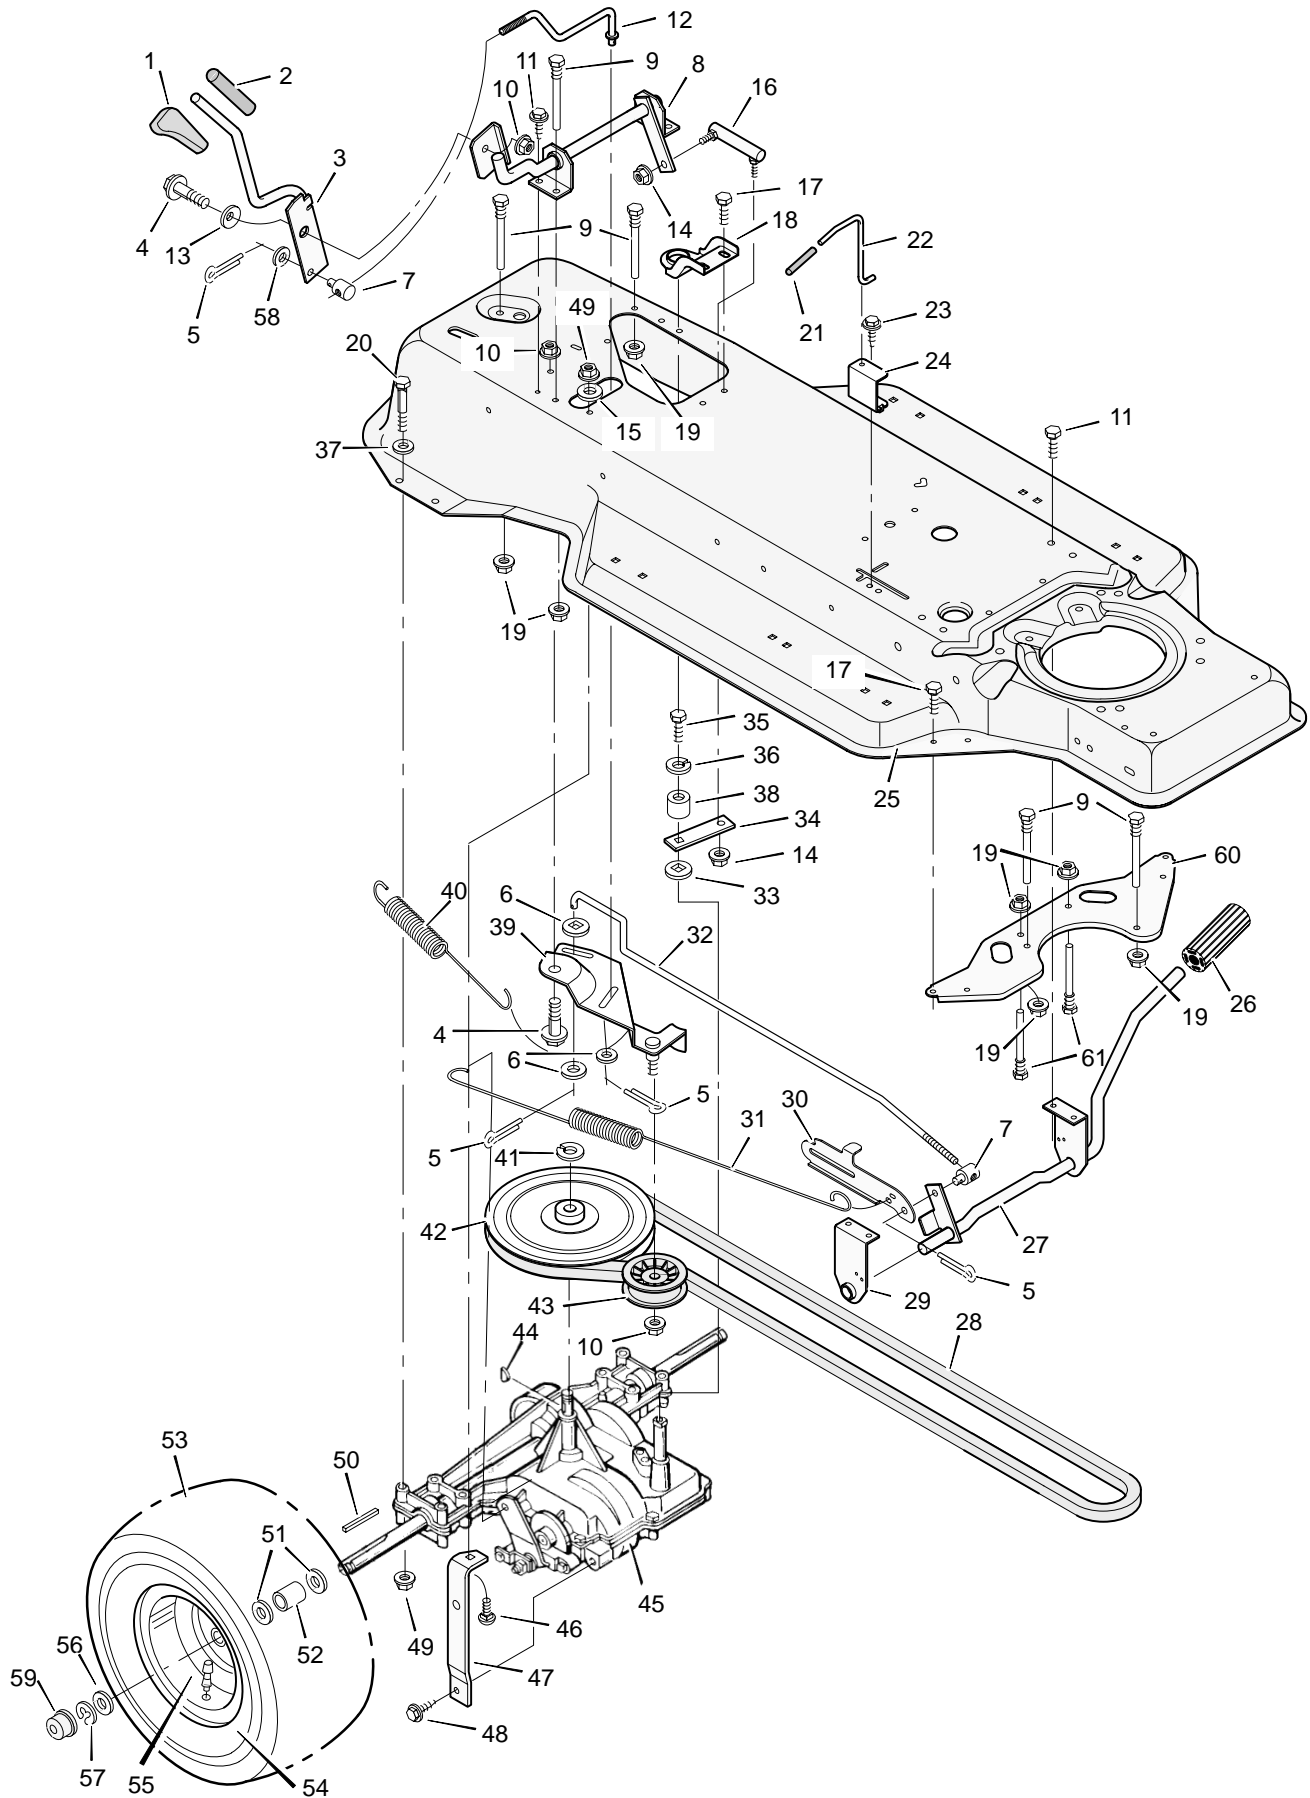

MODEL 40708x20C

REPAIR PARTS MOTION DRIVE

MODEL 40708x20C

REPAIR PARTS MOTION DRIVE

Key No.	Description	Part No.	Key No.	Description	Part No.
1	Grip	92697	33	Washer	17x148
3	Handle, Shift	92031Z	34	Yoke, Shift	92041Z
4	Bolt, Shoulder	9x39	35	Bolt, Hex	1x145
5	Pin, Cotter	30x20	36	Lockwasher	18x32
6	Washer	17x47Z	37	Washer	17x146Z
7	Nut, Adjustable	21920	38	Pilot, Support	91889
8	Shifter Assembly	92043E701	39	Bracket Assembly, Idler	92737Z
9	Guide, Belt	91754	40	Spring, Motion Drive	165x76
10	Locknut, Flange	15x84	41	Ring, Retainer	11x7
11	Screw	26x249	42	Pulley, Motion Drive	91807
12	Link, Clutch	91877	43	Pulley, Backside Idler	91179
13	Washer, Curved	20x1	44	Key, Woodruff	20697
14	Locknut, Flange	15x87	45	Transaxle, Complete (Peerless)	†
15	Washer	17x45	46	Bolt, Carriage	2x64
16	Link Assembly, Shifter	92085	47	Support, Transaxle	91804E701
17	Screw	26x249	48	Screw	26x216
18	Bracket, Support	91899Z	49	Locknut, Flange	15x88
19	Nut, Flange	15x79	50	Key, Square	21553
20	Bolt, Hex	1x124	51	Washer	17x160
21	Grip	92724	52	Spacer, Transaxle	87x100Z
22	Rod, Control	91727E701	53	Tire (Included with Key No. 54) *	91914
23	Screw	26x214	—	Tube (Included with Key No. 54)	407049
24	Guide, Bracket	91825E701	54	Wheel and Tire Assembly	92289–601
25	Frame Assembly	92515F200	55	Valve Stem	24373
26	Pedal, Clutch/Brake	21544	56	Washer	17x115
27	Lever Assembly	91862E701	57	E–Ring	11x3
28	Belt, Motion Drive	37x61	58	Washer	17x53Z
29	Bracket, Lever Support	91713E701	59	Hub Cap (Optional)	24582
30	Latch, Park Brake	91712Z	60	Plate, Belt Guide	92694E701
31	Spring, Brake Extension	165x82	61	Guide, Belt	20619
32	Rod, Clutch	91808Z			

* When you order a tire, make sure to give the brand name of the tire so that the tread pattern on the tire will match.

† Parts are available from a Tecumseh Authorized Service Center. See “Engines, Gasoline” or “Gasoline Engines” in the yellow pages of the telephone directory.