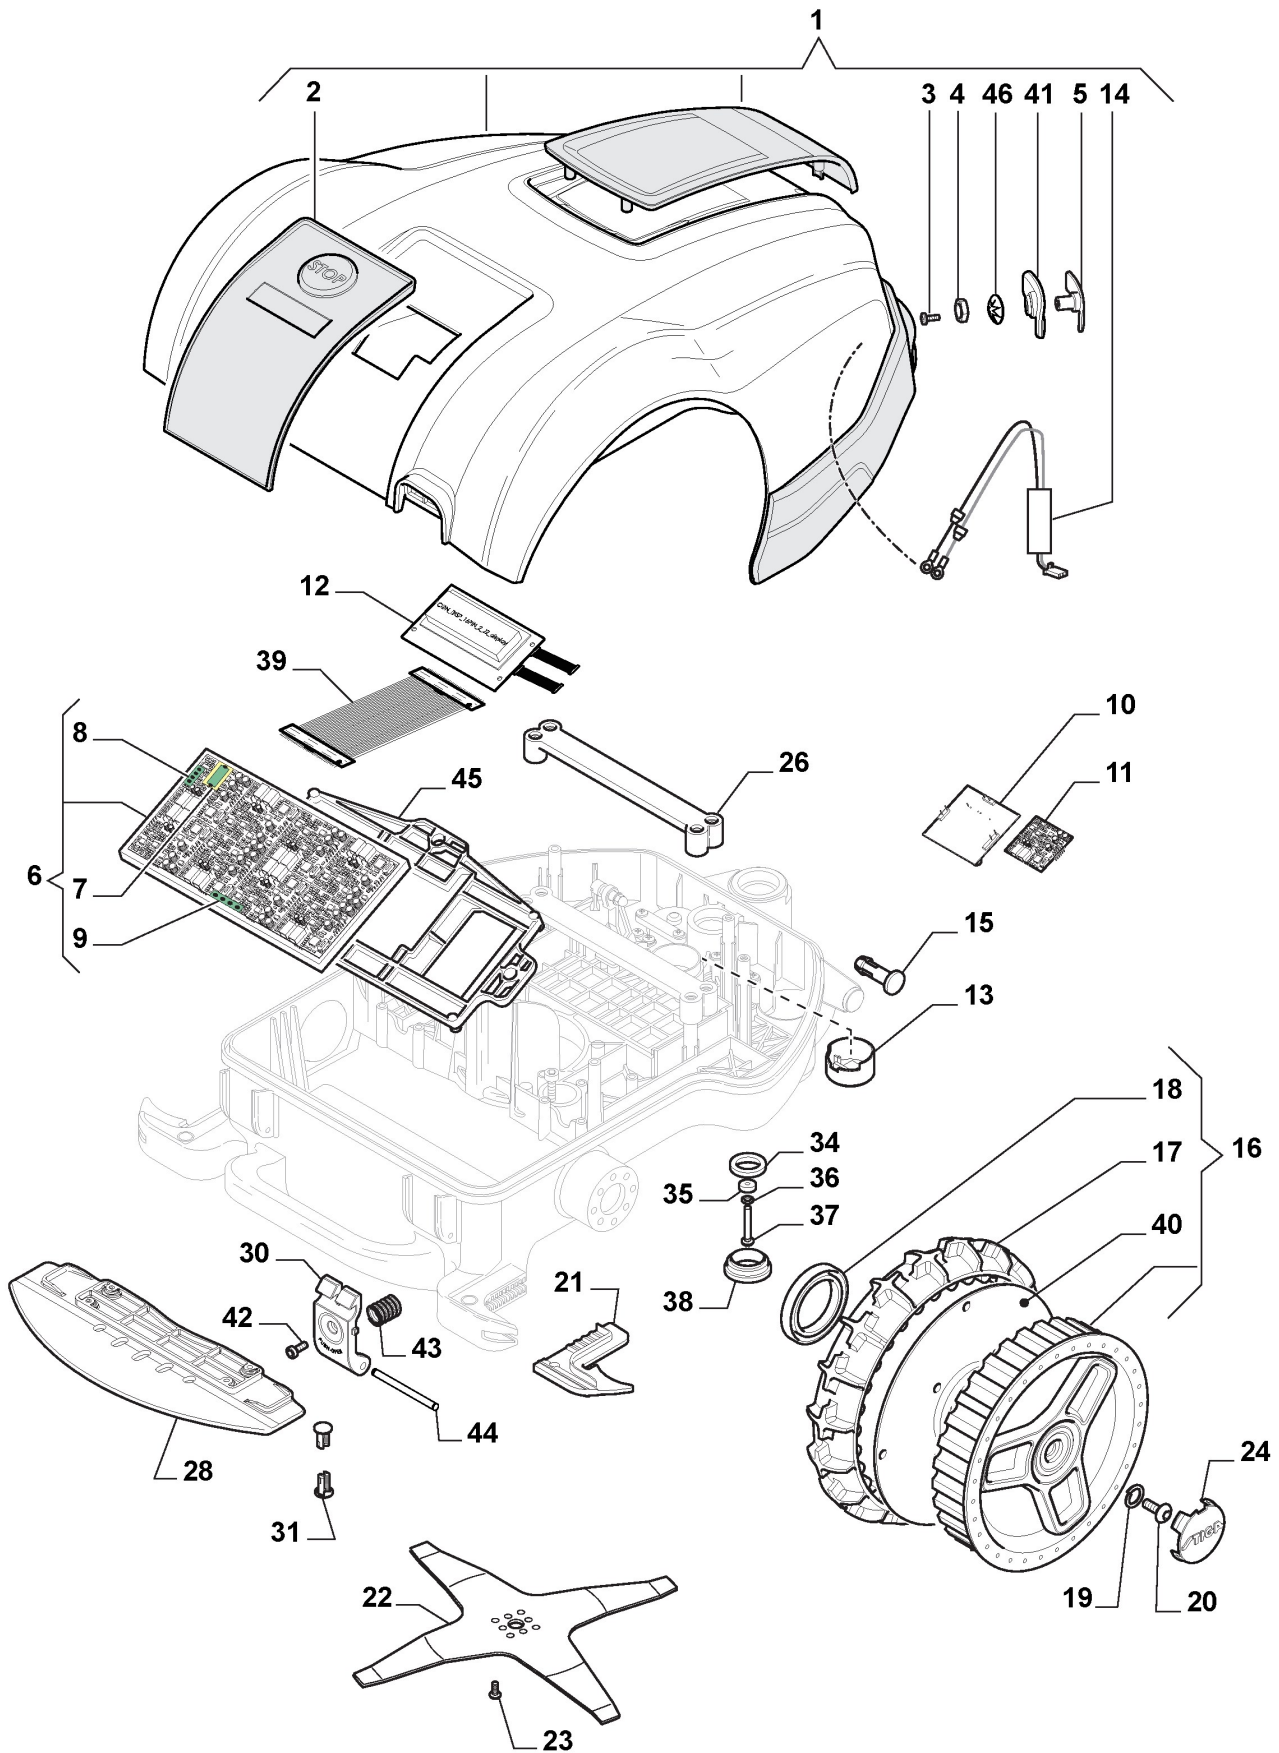

Wheels, Blade, Body Works

Bild Nr.	Anzahl	Teilenummer	Beschreibung	Hinweis	Von	Bis
1	1	112600362/0	Haube Kit	Autoclip M3		
2	1	1126-1441-01	Display			
3	6	1126-1450-01	Schraube			
4	6	1126-1452-01	Scheibe			
5	2	112600359/0	Kontakt			
6	1	112600354/0	Platte	With Brushes		
7	1	1126-1155-01	Fuse Kit	F4 - 250V 630mAD		
8	1	1126-1156-01	Fuse Kit	F3 - 32V 30A		
9	1	1126-1053-01	Fuse Kit	F1 - 32V 1A		
10	1	1126-1072-01	Receiver			
11	1	1126-9156-02	Bluetooth Empfänger	(iOS + Android)		
12	1	112600360/0	Hub Platte			
13	1	1126-1432-02	Lift Board			
14	1	112600172/0	Aufladenkabel			
15	2	1126-1439-01	Pivot			
16	2	1126-9168-01	Rad			
17	2	1126-1212-01	Tire			
18	2	1126-1111-01	O-Ring			
19	2	1126-1292-01	Scheibe			
20	2	1126-1447-01	Schraube			
21	2	1126-1434-01	Spindle			
22	1	1126-9143-01	Messer			
23	4	1126-1118-01	Schraube			
24	2	322110781/0	Radkappe			
26	1	1126-1491-01	Batteriehalterung			
28	1	112600204/0	Schutze			
30	2	112600104/0	Druckknopf			
31	4	112600159/0	Clips			
34	2	112600186/0	Dichtung			
35	2	112600187/0	Dichtung			
36	2	112600188/0	Scheibe			
37	2	112600189/0	Schraube			
38	2	112600182/0	Gummistopfen			
39	1	112600361/0	Kabel			
40	2	112600193/0	Schütz, Räder			
41	2	112600244/0	Halter			
42	2	112600231/0	Schraube			
43	2	112600230/0	Feder			
44	2	112600242/0	Bolzen			
45	1	112600334/0	Halter			
46	2	112600342/0	Plättchen