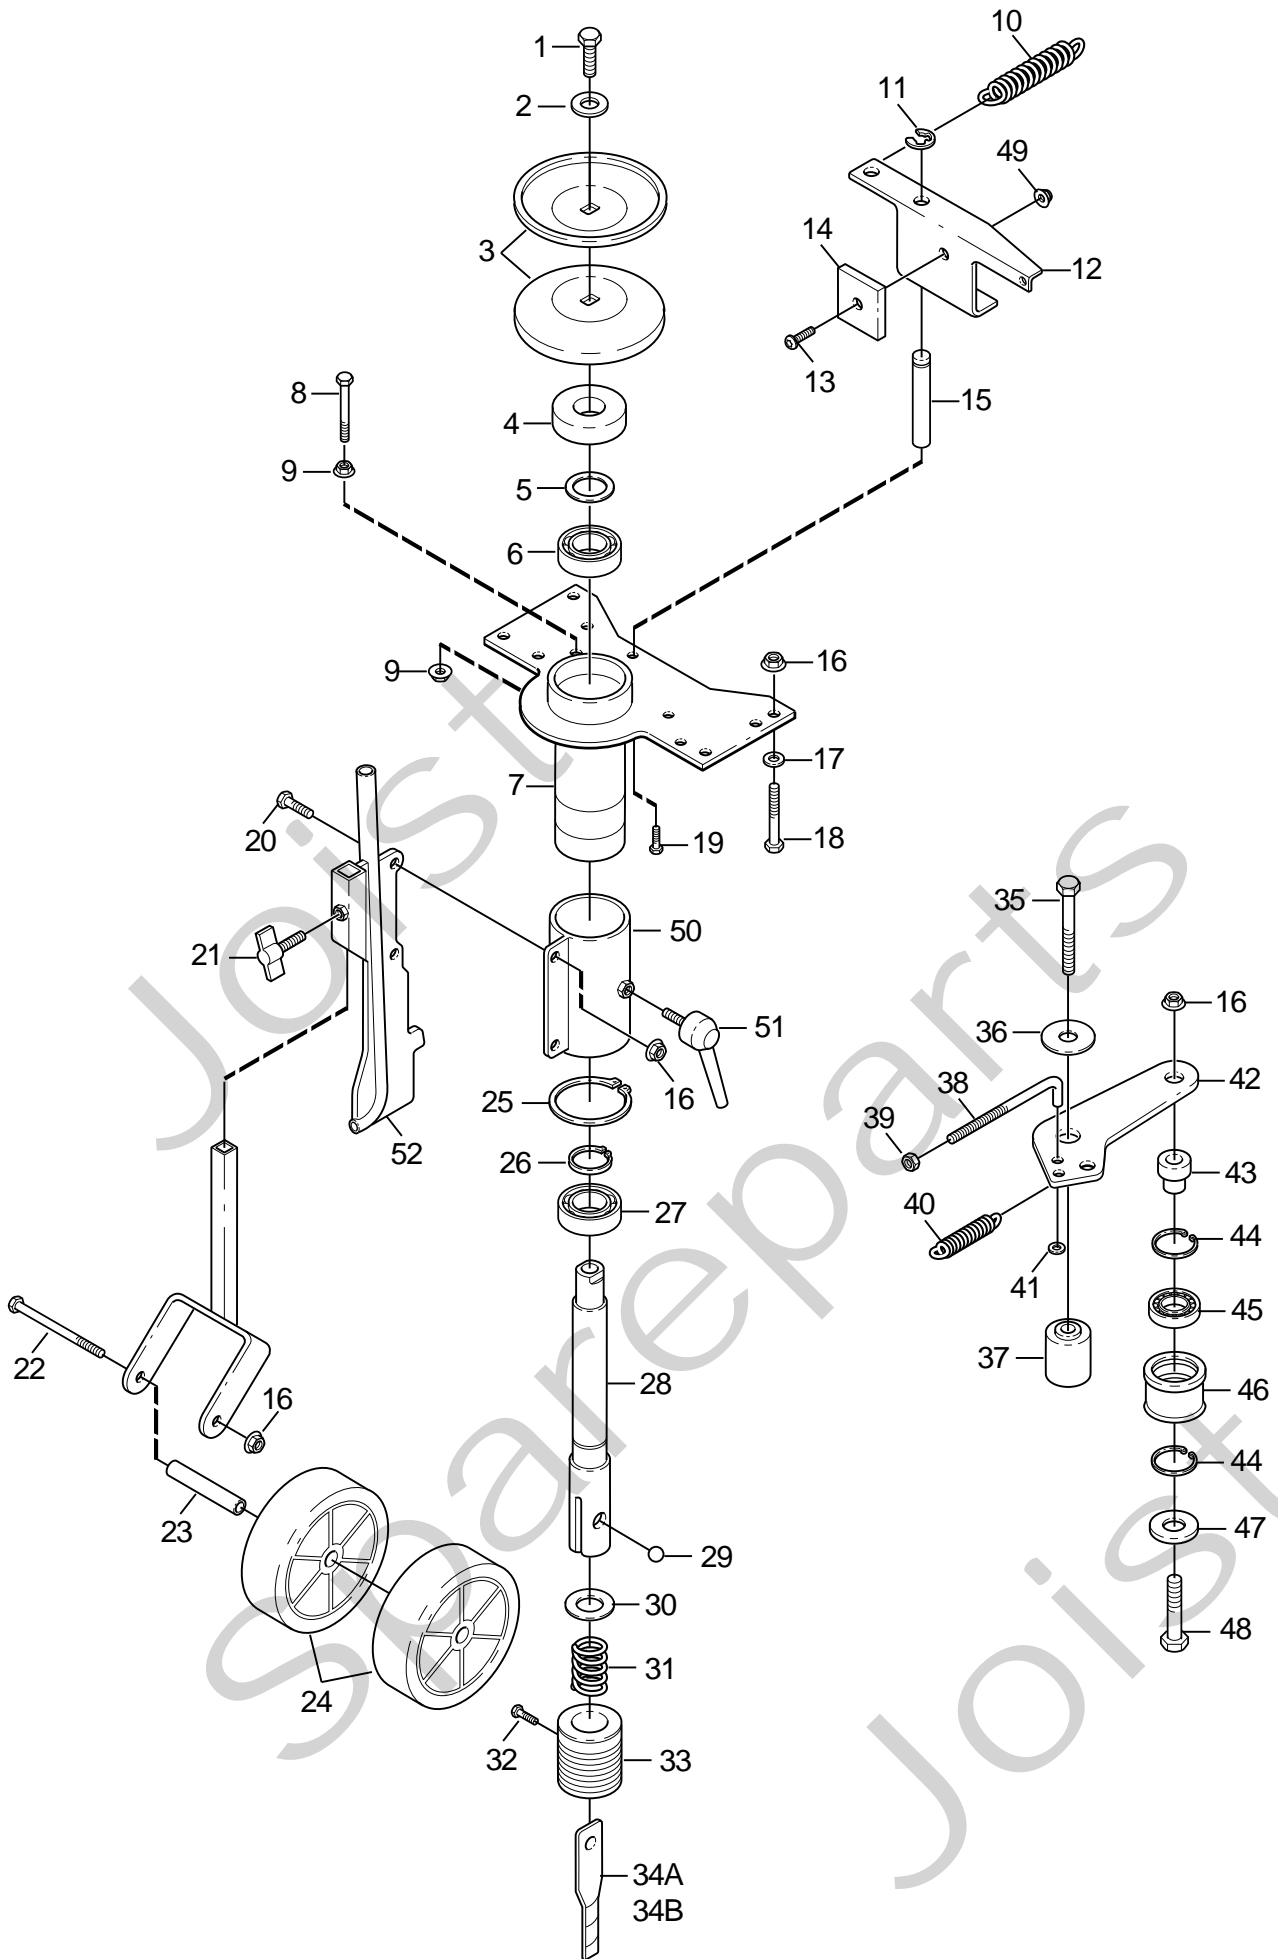

60400

Utgåva Issue		Bildnr Picture No		NT 60 BORR		NT60 DRILL		Sida Page	
2012- 11		01						2	
Pos. Fig.	Antal/Quantity				Art nr Part No	Benämning	Description	Sats Kit	Anmärkning Notes
	2911								
1	1				1126-8109-01	Skruv	Screw		
2	1				1126-8011-01	Bricka	Washer		
3	1				1126-8010-01	Remskiva	Stamp pulley		
4	1				1126-8034-01	Distans	Spacer		
5	1				1126-8053-01	Bricka	Washer		
6	1				1126-8009-01	Kullager	Ball bearing		
7	1				1126-8026-01	Stöd	Support		
8	2				9997-0660-01	Skruv	Screw		
9	4				9739-0631-22	Mutter	Nut		
10	1				1126-8036-01	Fjäder	Spring		
11	1				1126-8004-01	Spårring	Brenzing ring		
12	1				1126-8022-01	Bromsplatta	Brake plate		
13	1				9997-0516-16	Skruv	Screw		
14	1				1126-8012-01	Broms	Brake		
15	1				1126-8023-01	Distans	Spacer		
16	4				9739-0831-22	Mutter	Nut		
17	1				9699-0090-02	Bricka	Washer		
18	1				9997-0840-12	Skruv	Screw		
19	1				9997-0616-16	Skruv	Screw		
20	1				9997-0820-16	Skruv	Screw		
21	1				1126-8033-01	Vingskruv	Knob		
22	1				9997-0810-12	Skruv	Screw		
23	1				1126-8032-01	Axel	Shaft		
24	1				1126-8024-01	Hjul kpl.	Wheel cpl.		
25	1				1126-8003-01	Segersäkring	Lock ring		
26	1				1126-8002-01	Segersäkring	Lock ring		
27	1				1126-8008-01	Kullager	Ball bearing		
28	1				1126-8021-01	Axel	Shaft		
29	1				1126-8030-01	Kula	Ball		
30	1				1126-8054-01	Bricka	Washer		
31	1				1126-8031-01	Fjäder	Spring		
32	1				1126-8104-01	Skruv	Screw		
33	1				1126-8020-01	Fäste	Bracket		
34A	1				1126-8018-01	Borr kit	Drill kit		
34B	1				1126-8019-01	Borr kit	Drill kit		
35	1				9997-0835-16	Skruv	Screw		
36	1				1126-8006-01	Bricka	Washer		
37	1				1126-8017-01	Distans	Spacer		
38	1				1126-8015-01	Reglagestång	Control rod		
39	1				9747-0531-02	Mutter	Nut		
40	1				1126-8035-01	Fjäder	Spring		
41	1				1126-8005-01	Starlock	Starlock		
42	1				1126-8016-01	Fäste	Bracket		
43	1				1126-8016-01	Distans	Spacer		
44	2				1126-8000-01	Segersäkring	Lock ring		
45	1				1126-8007-01	Kullager	Ball bearing		
46	1				1126-8014-01	Distans	Spacer		
47	1				9699-0090-02	Bricka	Washer		
48	1				9997-0835-12	Skruv	Screw		
49	1				9747-0531-02	Mutter	Nut		
50	1				1126-8027-01	Stöd	Support		
51	1				1126-8029-01	Handtag	Handle		
52	1				1126-8025-01	Fäste	Bracket		

3 Drills
3 Drills (hardened)