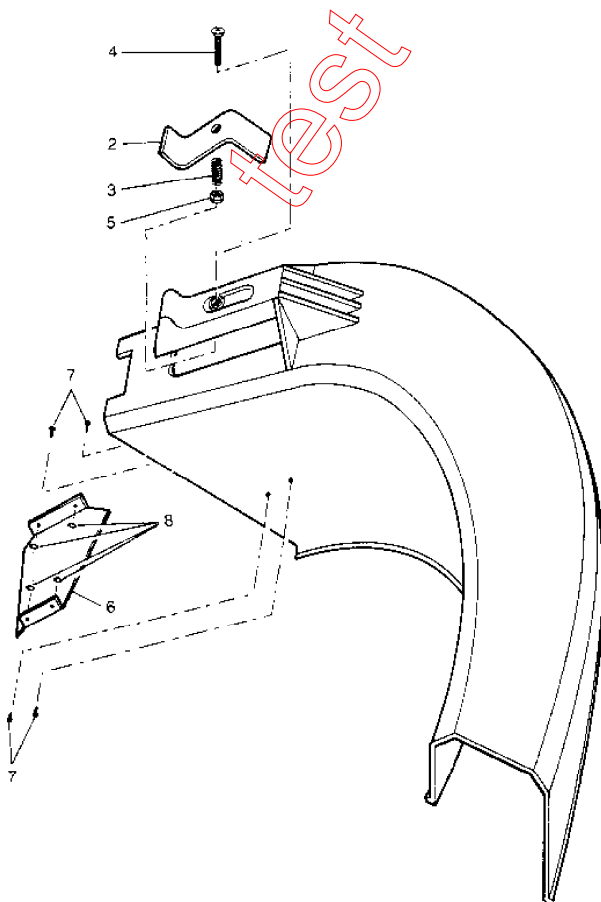

Art. no. 11-1912

Art. no. 11-6939

Section: GRASS COLLECTOR-DINO ART.NO 11-1912-11

Pos.	Quantity	Spare part No	Description Kit	Notes	New
	1912				
0		..11-1912-11	Grass collector ass		
1	1	1119-0042-01	.Collecting bag		
2	1	1119-0014-00	.Tubular frame		
3	1	1119-0015-00	.Attaching clamp		

test