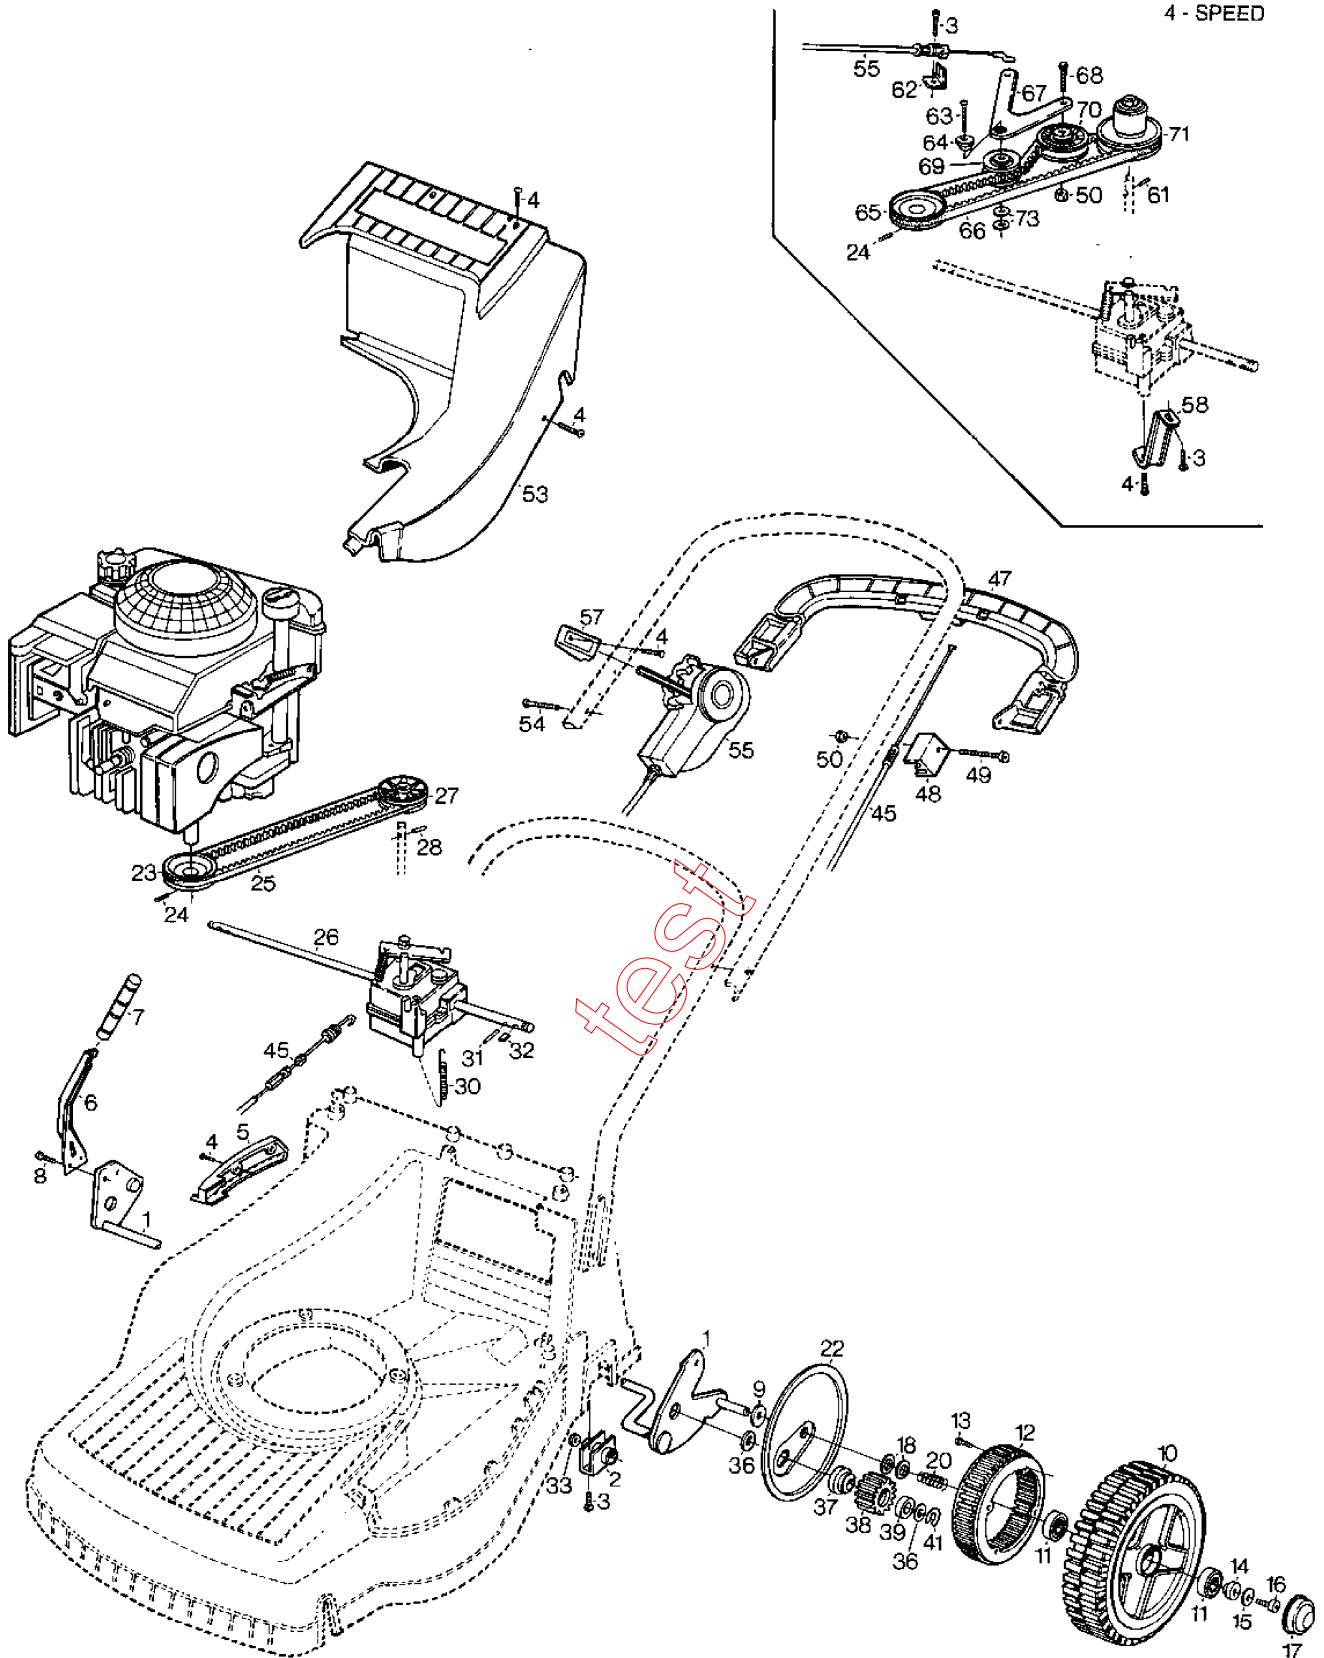

4 - SPEED

Section: TURBO 48S PRO HERKULES MB 482 TRANSMISSION REAR WHEELS

Pos.	Quantity		Spare part No	Description	Kit	Notes	New
	5203	5604	5804				
1	1	1	1	1111-2808-01		Rear axle	
2	2	2	2	1111-2814-01		Bushing	
3	4	4	6	9947-0616-16		Screw	
4	5	5	7	9838-9522-12		Screw	
5	1	1	1	1111-2798-01		Height adj.quadrant	
6	1	1	1	1111-2816-01		Height adj.lever	
7	1	1	1	1111-2817-01		Lever knob	
8	2	2	2	9943-0612-16		Screw	
9	2	2	2	9699-0037-02		Washer	
10	2	2	2	1111-2346-01		Wheel w/o bearing	
11	4	4	4	9549-0001-00		Ball bearing	
12	2	2	2	1111-2109-01		Gear ring	
13	8	8	8	9841-0410-16		Screw	
14	2	2	2	1111-2423-01		Spacer	
15	2	2	2	9699-0100-02		Washer	
16	2	2	2	9943-0620-16		Screw	
17	2	2	2	1111-2077-01		Hub cap	
18	4	4	4	9699-0115-02		Washer	
20	2	2	2	1111-3060-01		Spring	
22	2	2	2	1111-3229-01		Cover plate	
23	1	1		1111-2915-01		Engine belt pulley	
24	1	1	1	9910-0612-16		Set screw	
25	1	1		1111-9061-01		V-belt	
26	1	1	1	1111-3046-01		Transmission	
27	1	1		1111-3047-01		Belt pulley	
28	1	1		9595-0235-00		Locating pin	
30	1	1		1111-2822-01		Tension spring	
31	2	2	2	1111-2382-01		Pin	
32	2	2	2	1111-3256-01		Drive key	
33	2	2	2	9404-0083-00		Seal ring	
36	4	4	4	9695-0013-00		Washer	
37	2	2	2	1111-2829-01		Lock washer	
38	2	2	2	1111-3230-01		Pinion-alum. wheel	
39	2	2	2	1111-2830-01		Support washer	
41	2	2	2	9652-0010-04		Snap ring	
45	1	1	1	1111-2967-01		Clutch cable	
47	1	1	1	1111-2954-01		Control handle	
48	1	1	1	1111-2969-01		Cable attachment	
49	1	1	1	9948-0660-16		Screw	L = 60 mm
50	1	1	2	9747-0631-02		Lock nut	
53		1	1	1111-2794-04		Cover-red	
53	1			1111-2794-01		Cover-yellow	
54			2	9838-9540-12		Screw	
55		1		1111-2971-01		Variator control	
57		1		1111-2941-01		.Knob	
58		1		1111-2943-01		Bracket	
61		1		9594-0026-00		Locating pin	
62		1		1111-2469-01		Attachment	
63		1		9943-0650-16		Screw	
64		1		1111-2423-01		Spacer	
65		1		1111-2433-01		Engine belt pulley	
66		1		1111-9065-01		V-belt	
67		1		1111-2942-01		Tension arm	
68		1		9997-0630-12		Screw	
69		1		1111-2747-01		Tension roller	
70		1		1111-2746-01		Belt pulley	
71		1		1111-3001-01		Variator assy	
73			2	9699-0060-02		Flat washer	