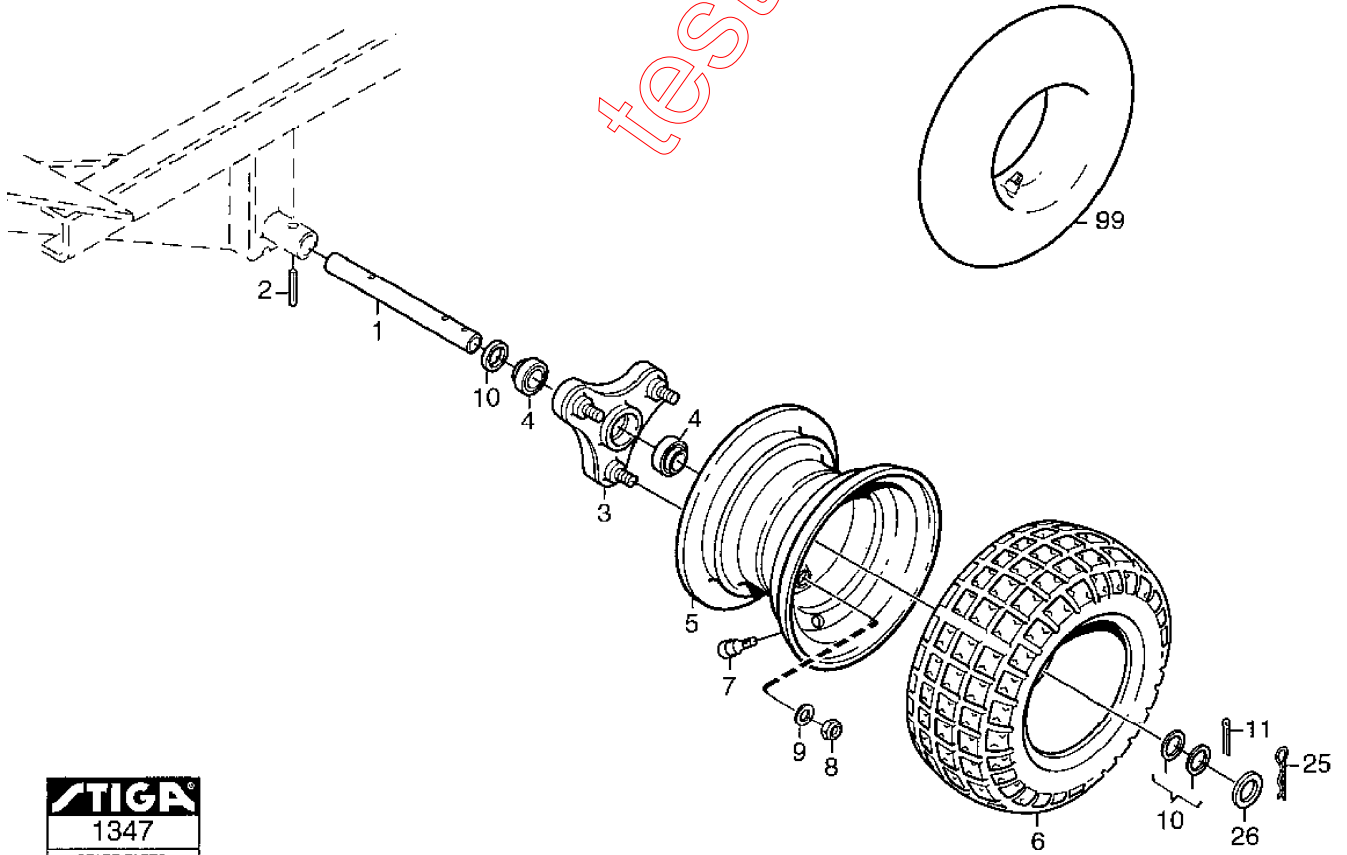

test

Section: PARK PRO 16-PRO 20-DIESEL WHEELS 17"

Pos.	Quantity	Spare part No	Description	Kit	Notes	New
	6216					
	6221					
	6231					
1	2	1134-0075-01	Front axle			
2	2	9595-0258-00	Locating pin			
3	2	1134-4844-01	Wheel hub assy			
4	2	9549-0054-01	.Ball bearing			
5	2	1134-4558-01	Rim			
6	2	9545-0124-01	Tyre		17 x 8.00 - 8	
7	2	9545-0500-00	Valve			
8	6	9747-1031-02	Lock nut			
9	6	9699-0035-02	Flat washer			
10	8	1134-0341-01	Washer			
11	2	9599-0080-02	Cotter pin			
12	2	1134-4844-03	Wheel hub			
13	2	1134-4558-01	Rim			
14	2	9545-0124-01	Tyre		17 x 8.00 - 8	
15	2	9545-0500-00	Valve			
16	6	9747-1031-02	Lock nut			
17	6	9699-0035-02	Flat washer			
18	2	1134-4796-01	Hub cap			
19	2	9947-0540-19	Screw			
20	2	1134-3383-01	Key			
21	2	9699-0116-02	Washer			
22	2	9650-0025-04	Circlip			
25	2	9598-0003-02	Spring pin			
26	2	9699-0042-02	Flat washer			
99		9545-0203-00	Inner tube		Reservdel/spare par	

test