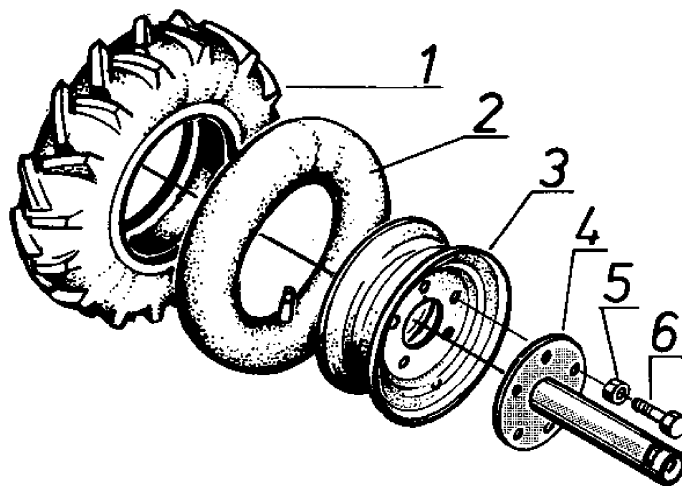

10"

15"

Section: RUBBER WHEELS 10" ART.NO 14-1913-11 RUBBER WHEELS 15" ART.N

Pos.	Quantity	Spare part No	Description	Kit	Notes	New
	1913	1931				
0	1	..14-1913-11	Rubber wheels assy			
1	2	1489-0418-01	Tire		300 x 4-10	
2	2	1489-0420-01	Inner tube			
3	2	1489-0315-01	Rim			
4	2	1489-0316-01	Rim with tube			
6	12	9799-0831-02	Nut			
7	12	9678-0008-02	Lock washer			
8	12	9997-0612-16	Screw			
A00	1	..14-1931-11	Rubber wheels assy			
A01	2	1489-0419-01	Tire		350 x 8-15	
A02	2	1489-0421-01	Inner tube			
A03	2	1489-0310-01	Rim			
A04	4	1489-0311-01	Washer			
A05	4	9650-0038-04	Lock ring			
A06	2	1489-0312-01	Tube shaft			
A07	2	1489-0413-01	Grease fitting			
B01	2	1489-0419-01	Tire		350 x 8-15	
B02	2	1489-0421-01	Inner tube			
B03	2	1489-0313-01	Rim			
B04	2	1489-0314-01	Shaft w. flange			
B05	10	9799-1231-02	Nut			
B06	10	9997-1225-16	Screw			

test