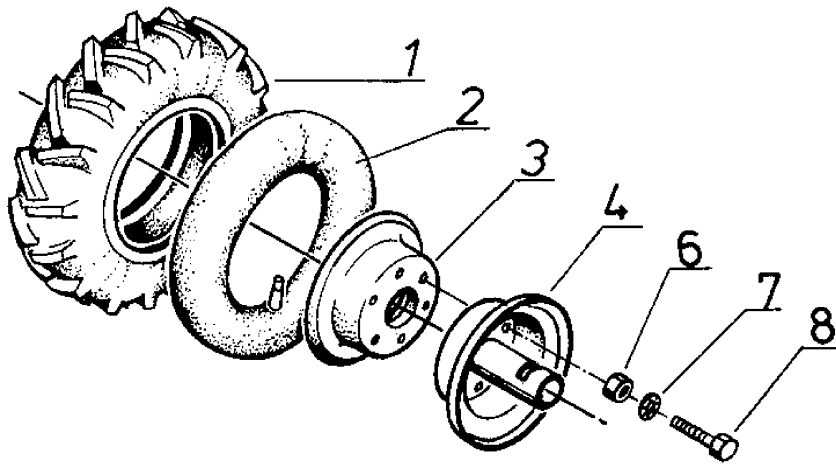

10"

15"

Section: RUBBER WHEELS 10" ART.NO 14-1913-11 RUBBER WHEELS 15" ART.N

Pos.	Quantity	Spare part No	Description	Kit	Notes	New
	1913	1931				
0	1	..14-1913-11	Rubber wheels assy			
1	2	1489-0418-01	Tire		300 x 4-10	
2	2	1489-0420-01	Inner tube			
3	2	1489-0315-01	Rim			
4	2	1489-0316-01	Rim with tube			
6	12	9799-0831-02	Nut			
7	12	9678-0008-02	Lock washer			
8	12	9997-0612-16	Screw			
A00	1	..14-1931-11	Rubber wheels assy			
A01	2	1489-0419-01	Tire		350 x 8-15	
A02	2	1489-0421-01	Inner tube			
A03	2	1489-0310-01	Rim			
A04	4	1489-0311-01	Washer			
A05	4	9650-0038-04	Lock ring			
A06	2	1489-0312-01	Tube shaft			
A07	2	1489-0413-01	Grease fitting			
B01	2	1489-0419-01	Tire		350 x 8-15	
B02	2	1489-0421-01	Inner tube			
B03	2	1489-0313-01	Rim			
B04	2	1489-0314-01	Shaft w. flange			
B05	10	9799-1231-02	Nut			
B06	10	9997-1225-16	Screw			