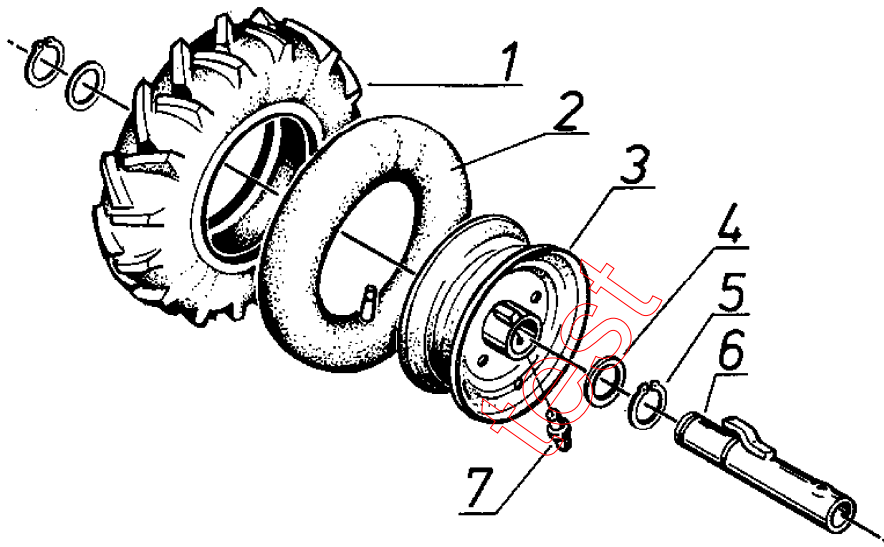

10"

15"

Section: RUBBER WHEELS 10" ART.NO 14-1913-11 RUBBER WHEELS 15" ART.N

Pos.	Quantity	Spare part No	Description	Kit	Notes	New
	1913	1931				
0	1	..14-1913-11	Rubber wheels assy			
1	2	1489-0418-01	Tire		300 x 4-10	
2	2	1489-0420-01	Inner tube			
3	2	1489-0315-01	Rim			
4	2	1489-0316-01	Rim with tube			
6	12	9799-0831-02	Nut			
7	12	9678-0008-02	Lock washer			
8	12	9997-0612-16	Screw			
A00	1	..14-1931-11	Rubber wheels assy			
A01	2	1489-0419-01	Tire		350 x 8-15	
A02	2	1489-0421-01	Inner tube			
A03	2	1489-0310-01	Rim			
A04	4	1489-0311-01	Washer			
A05	4	9650-0038-04	Lock ring			
A06	2	1489-0312-01	Tube shaft			
A07	2	1489-0413-01	Grease fitting			
B01	2	1489-0419-01	Tire		350 x 8-15	
B02	2	1489-0421-01	Inner tube			
B03	2	1489-0313-01	Rim			
B04	2	1489-0314-01	Shaft w. flange			
B05	10	9799-1231-02	Nut			
B06	10	9997-1225-16	Screw			