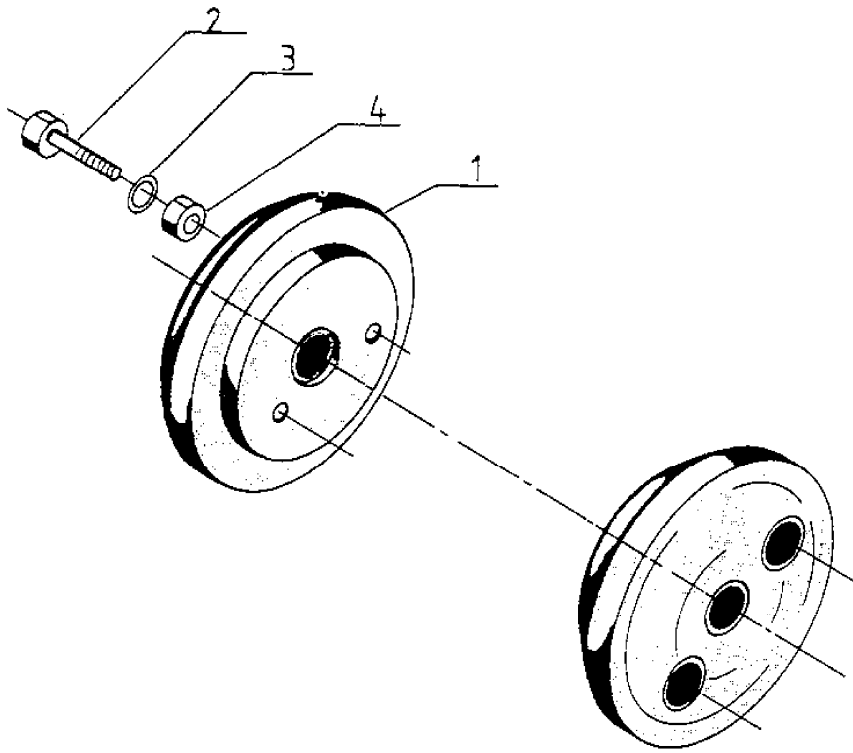

10"

15"

Section: WHEEL WEIGHT 10" ART.NO 14-1914-11 WHEEEL WEIGHT 15" ART.NO

Pos.	Quantity	Spare part No	Description	Kit	Notes	New
------	----------	---------------	-------------	-----	-------	-----

1914 1932

	0	1	..14-1914-11	Wheel weights assy		
	1	2	1489-0448-01	Wheel weight		
	2	2	9997-0685-12	Screw		
	3	2	9699-0057-02	Flat washer		
	4	2	9799-0631-02	Nut		
A00		1	..14-1932-11	Wheel weights assy		
A01		2	1489-0449-01	Wheel weight		
A02		2	9997-1270-12	Screw		
A03		2	9699-0037-02	Washer		
A04		2	9799-1231-02	Nut		