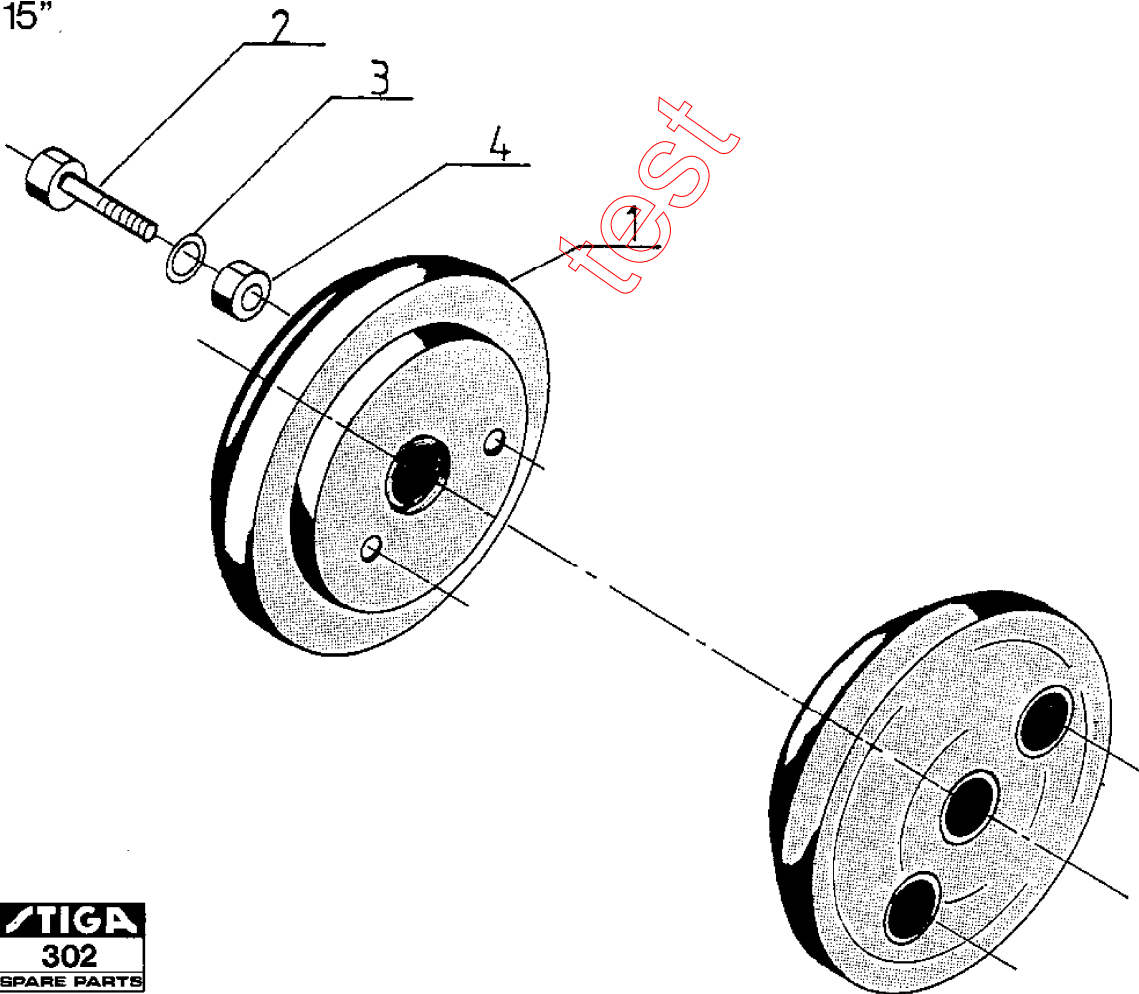

10"

15"

Section: WHEEL WEIGHT 10" ART.NO 14-1914-11 WHEEEL WEIGHT 15" ART.NO

Pos.	Quantity	Spare part No	Description	Kit	Notes	New
------	----------	---------------	-------------	-----	-------	-----

1914 1932

	0	1	..14-1914-11	Wheel weights assy		
	1	2	1489-0448-01	Wheel weight		
	2	2	9997-0685-12	Screw		
	3	2	9699-0057-02	Flat washer		
	4	2	9799-0631-02	Nut		
A00		1	..14-1932-11	Wheel weights assy		
A01		2	1489-0449-01	Wheel weight		
A02		2	9997-1270-12	Screw		
A03		2	9699-0037-02	Washer		
A04		2	9799-1231-02	Nut		